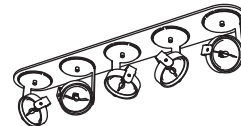

big bang 5 AR111*

TECHNICAL DATA

lamp type	AR111 or retrofit
fitting	G53
max. watt	5x100W
voltage	12V
class	1
gear	not incorporated
rotation	350°
inclination	2 x 90°
length	920 mm
width	160 mm
height	153 mm

FINISHING CODE H15		PRICE
aluminium	T42C2HAB	681,00 €
grey	T42C2HGL	650,00 €
white	T42C2HWL	650,00 €
black	T42C2HZL	650,00 €

FINISHING CODE H40		PRICE
aluminium	T42C3HAB	711,00 €
grey	T42C3HGL	681,00 €
white	T42C3HWL	681,00 €
black	T42C3HZL	681,00 €