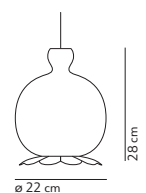

OPYO SUSPENSION

Cristina Celestino / 2019

code	colour	PRICE vat excl.
K350356B	● white RAL9010	420 €
K350356C	● coral RAL3012	
K350356O	● brass	

feeding	dimnable	certifications	materials
220-240 / 120 V	yes	⊕ IP20 CE ENEC	glass + metal

light source not included	canopy	light direction
1x70 W max - E27 (E26)	white