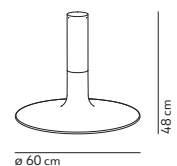

LOUIS

Studio 14 / 2013

code	colour	PRICE vat excl.
LOUIS 34		
K075245	● white	370 €
LOUIS 41		
K075245M	● white	390 €
LOUIS 48		
K075245L	● white	410 €

feeding	dimnable	certifications	materials
220-240 / 120 V	yes	⊕ IP20 CE ENE	polyethylene + aluminium
light source	not included	light direction	
1x30W max - E27 (E26) Ø 5.5cm max