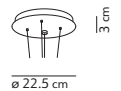

SPILLO SUSPENSION

Constantin Wortmann / 2010

code	colour	PRICE vat excl.
232135EU	white	430 €

feeding	dimmable	certifications	materials
220-240 / 120 V	yes	⊕ IP20	polyethylene + metal
light source not included		canopy	light direction
1x21W max - E27 (E26) - Ø 5cm max		white	

TRIPOD SUSPENSION

Christophe Pillet / 2002

code	colour	PRICE vat excl.
223945BIEU	white	730 €
223945ECEU	ecru	
223945MOEU	moka	

feeding	dimmable	certifications	materials
220-240 / 120 V	yes	⊕ IP20	metal + fabric
light source not included		canopy	light direction
3x70 W max - E27 (E26)		white