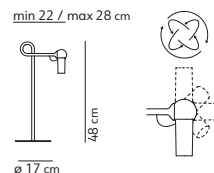

BIRD TABLE

Jordi Pla / 2024

code	colour	PRICE vat excl.
514438NEU / GB	black RAL9005	350 €
514438BEU / GB	white RAL9010	
514438REU / GB	brick red	

feeding	dimmer	certifications	materials
220-240 / 120 V	yes	IP20 EAC	metal
light source included			light direction
board LED 1x6 W max 2700 K - 660 lm - CRI>90