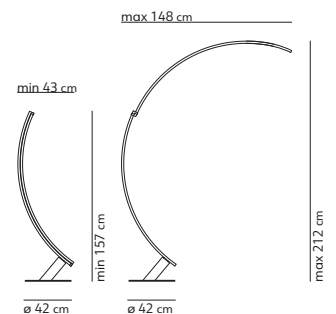

KUSHI FLOOR

Alberto Saggia & Valerio Sommella / 2016

code	colour	PRICE vat excl.
K2281059N / GB	● black RAL9005	1150 €
K2281059O / GB	● brass	
K2281059R / GB	● copper	

feeding	dimmer	certifications	materials
100-240 V	yes	☐ IP20 CE ENEC	glass + metal
light source included			light direction
board LED 3x4.6W 2700 K - 1900 lm - CRI>90			

KUSHI XL FLOOR

Alberto Saggia & Valerio Sommella / 2019

code	colour	PRICE vat excl.
K219105N / GB	● black RAL9005	1280 €
K219105O / GB	● brass	
K219105R / GB	● copper	

feeding	dimmer	certifications	materials
220-240 / 120 V	yes	☐ IP20 CE ENEC	glass + metal
light source not included			light direction
2x70 W max - E27 - Ø 6cm max			

KYUDO

Hansandfranz / 2009

code	colour	PRICE vat excl.
K048133BIEU / GB	● white RAL9016	1750 €
K048133NEEU / GB	● black RAL9005	
K048133AREU / GB	● orange RAL2007	

feeding	dimmer	certifications	materials
100-240 V	yes	☐ IP20 CE ENEC	aluminium
light source included			light direction
strip LED 1x36 W 2700 K - 4515 lm - CRI>90