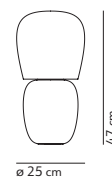

HIVE

Ini Archibong / 2017

code	colour	PRICE vat excl.
K390325B / GB	white	550 €
K390325N / GB	black	
K390325R / GB	red	

feeding	dimmer	certifications	materials
220-240 / 120 V	no	IP20 EAC	glass + ceramic
light source not included			light direction
1x30 W max - E27