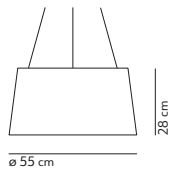

TRIPOD SUSPENSION

Christophe Pillet / 2002

code	colour	PRICE vat excl.
223945BIEU	white	730 €
223945ECEU	ecru	
223945MOEU	moka	

feeding	dimmable	certifications	materials
220-240 / 120 V	yes	⊕ IP20	metal + fabric
light source not included		canopy	light direction
3x70 W max - E27 (E26)		white