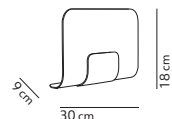

NAMI WALL

Alberto Saggia & Valerio Sommella / 2020

code	colour	PRICE vat excl.

K340406N	● black RAL9005	310 €
K340406O	● brass	

feeding	dimnable	certifications	materials
220-240 / 120 V	phase cut	⊕ IP20 CE ENEC	glass + aluminium

light source included	light direction
board LED 1x12 W 2700 K - 1320 lm - CRI>90