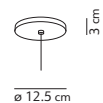

MOTUS

Shulab / 2023

code	colour	PRICE vat excl.
K512436B	● white RAL9010	470 €
K512436N	● black RAL9005	
K512436R	● red RAL3016	

feeding	dimnable	certifications	materials
220-240 / 120 V	phase cut	⊕ IP20 CE	glass + metal

sliding mechanism

press the button - slide up or slide down - release the button to fix the lamp at the desired height

light source included	canopy	light direction
board LED 1x22 W 2700 K - 2346 lm - CRI>90	white or black or red	

NAMI

Alberto Saggia & Valerio Sommella / 2017

code	colour	PRICE vat excl.
K405340N	● black RAL9005	1970 €
K405340	● brass	

feeding	dimnable	certifications	materials
100-240 V	1-10V	⊕ IP20 CE ENEC	glass + metal

light source included	canopy	light direction
strip LED 60 W 2700 K - 6020 lm - CRI>90	black or brass	

OPYO SUSPENSION

Cristina Celestino / 2019

code	colour	PRICE vat excl.
K350356B	● white RAL9010	420 €
K350356C	● coral RAL3012	
K350356O	● brass	

feeding	dimnable	certifications	materials
220-240 / 120 V	yes	⊕ IP20 CE ENEC	glass + metal

light source not included	canopy	light direction
1x70 W max - E27 (E26)	white