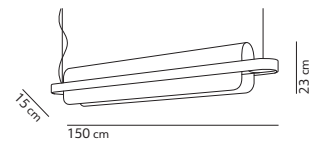

NAMI

Alberto Saggia & Valerio Sommella / 2017

code	colour	PRICE vat excl.
K405340N	● black RAL9005	1970 €
K405340	● brass	

feeding	dimnable	certifications	materials
100-240 V	1-10V	⊕ IP20 CE ENEC	glass + metal

light source included	canopy	light direction
strip LED 60 W 2700 K - 6020 lm - CRI>90	black or brass