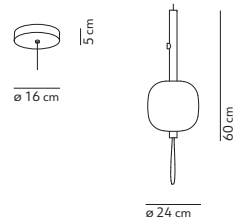

### sliding mechanism

press the button - slide up or slide down - release the button to fix the lamp at the desired height

light source included	canopy	light direction
board LED 1x22 W 2700 K - 2346 lm - CRI>90	white or black or red	