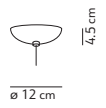

TRIPOD SUSPENSION

Christophe Pillet / 2002

code	colour	PRICE vat excl.
223945BIEU	white	730 €
223945ECEU	ecru	
223945MOEU	moka	

feeding	dimmable	certifications	materials
220-240 / 120 V	yes	⊕ IP20	metal + fabric
light source not included		canopy	light direction
3x70 W max - E27 (E26)		white