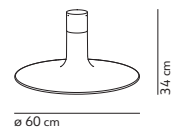

LOUIS

Studio 14 / 2013

code	colour	PRICE vat excl.
LOUIS 34		
K075245	● white	370 €
LOUIS 41		
K075245M	● white	390 €
LOUIS 48		
K075245L	● white	410 €

feeding	dimnable	certifications	materials
220-240 / 120 V	yes	⊕ IP20 CE ENE	polyethylene + aluminium
light source	not included	light direction	
1x30W max - E27 (E26) Ø 5.5cm max