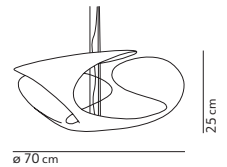

CLOVER

Brodie Neill / 2011

code	colour	PRICE vat excl.
140049LED	white RAL9016	1800 €

feeding	dimmable	certifications	materials
110-240 V	1-10V or Push	⊕ IP20	polyurethane + aluminium
light source included		canopy	light direction
220-240 V: board LED 1x20 W 2700 K - 1980 lm - CRI>90 110-120 V: board LED 1x18 W 2700 K - 1650 lm - CRI>90		white