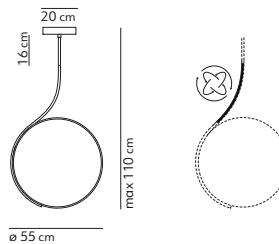

POISE CEILING

Robert Dabi / 2021

code	colour	PRICE vat excl.
505426N	● black RAL9005	460 €

feeding	dimmable	certifications	materials
220-240 / 120 V	phase cut	⊕ IP20 CE	metal

light source included	light direction
strip LED 1x28 W 2700 K - 3148 lm - CRI>90