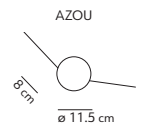

light direction

installation options