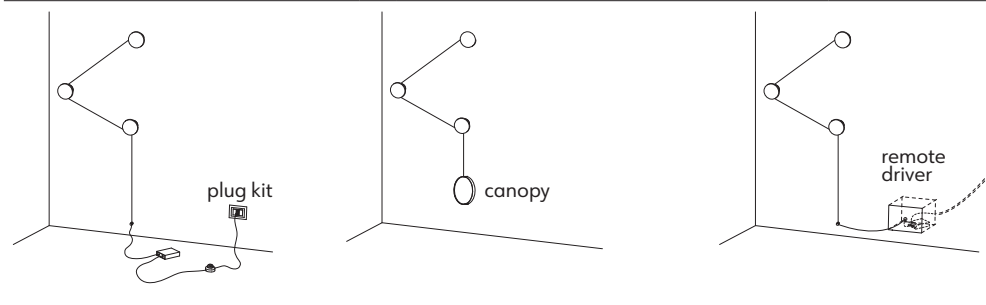

ATOMIUM WALL

Hopf&Wortmann - Büro Für Form / 2006

code	colour	PRICE vat excl.	
011891BIEU	● white	440 €	
feeding	dimmable	certifications	materials
220-240 / 120 V	yes	⊕ IP20 CE ERC	polyethylene
light source	not included		light direction
3x40 W max - E14 (E12)			

AZOU 3

Chris Basias / 2019

code	colour	PRICE vat excl.
K3454113MB	● white marble - lamp	720 €
K3454113MN	● black marble - lamp	
K3454113MO	● green onyx - lamp	1140 €
345-PLUGEU / GB	● black - plug kit - dimmer included	160 €
ALI-0003	● driver - dimmable 1-10V or push	105 €
500515N	● black - canopy - driver not included	115 €

feeding	dimmable	certifications	materials
220-240 / 120 V	yes	◆ IP20 CE ERC lamp ⊕ IP20 CE ERC lamp + driver ⊕ IP20 CE ERC lamp + plug kit	metal + marble or onyx

light source	light direction
included board LED 3x4.2 W 2700 K - 1350 lm - CRI>90	

installation options