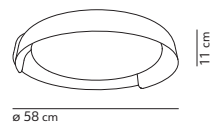

DALA

Francesca Smiraglia / 2021

code	colour	PRICE vat excl.
DALA 2700 K		
K503420GL	dark grey + wood finish	950 €
K503420SL	sand + wood finish	
K503420GC	dark grey + concrete finish	
K503420SC	sand + concrete finish	
K503420GR	dark grey + copper	
K503420SR	sand + copper	
K503420BB	white	840 €
DALA 3000 K		
K503420GL30	dark grey + wood finish	950 €
K503420SL30	sand + wood finish	
K503420GC30	dark grey + concrete finish	
K503420SC30	sand + concrete finish	
K503420GR30	dark grey + copper	
K503420SR30	sand + copper	
K503420BB30	white	840 €

feeding	dimmable	certifications	materials
220-240 / 120 V	phase cut	⊕ IP20 CE ENEC	metal + polyethylene

light source included

DALA 2700 K:
board LED 1x42W - 2700 K - 4200 lm - CRI>90
DALA 3000 K:
board LED 1x42W - 3000 K - 4350 lm - CRI>90

light direction