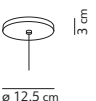

KUSHI 16 SUSPENSION

Alberto Saggia & Valerio Sommella / 2015

code colour PRICE vat excl.

K226105N	● black RAL9005	290 €
K226105O	● brass	
K226105R	● copper	

feeding	dimmable	certifications	materials
220-240 / 120 V	yes	⊕ IP20 CE ENEC	glass + metal

light source not included	canopy	light direction
1x25 W max - G9	white	

KUSHI 33 SUSPENSION

Alberto Saggia & Valerio Sommella / 2015

code colour PRICE vat excl.

K221105N	● black RAL9005	520 €
K221105O	● brass	
K221105R	● copper	

feeding	dimmable	certifications	materials
220-240 / 120 V	yes	⊕ IP20 CE ENEC	glass + metal

light source not included	canopy	light direction
1x30 W max - E27 (E26)	white	

KUSHI XL SUSPENSION

Alberto Saggia & Valerio Sommella / 2015

code colour PRICE vat excl.

K218105N	● black RAL9005	750 €
K218105O	● brass	
K218105R	● copper	

feeding	dimmable	certifications	materials
220-240 / 120 V	yes	⊕ IP20 CE ENEC	glass + metal

light source not included	canopy	light direction
2x70 W max - E27 (E26)	white