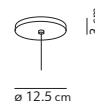

VICEVERSA

Noé Duchaufour Lawrance / 2019

code	colour	PRICE vat excl.
VICEVERSA		
K370280GA	● amber	1290 €
K370280GF	● smokey grey	

VICEVERSA 2		
K370281GA	● amber	2290 €
K370281GF	● smokey grey	

feeding	dimnable	certifications	materials
110-240 V	1-10V or push	⊕ IP20* CE ENE	glass + metal

light source included	canopy	light direction
VICEVERSA: board LED 9 W 2700 K - 990 lm - CRI>90	dark grey	
VICEVERSA 2: board LED 16.5 W 2700 K - 1815 lm - CRI>90	* canopy IP20 structure built in compliance with IP54 specifications	

YUMA

David Pompa / 2017

code	colour	PRICE vat excl.
370310EU	● brass	380 €

feeding	dimnable	certifications	materials
220-240 / 120 V	yes	⊕ IP20 CE ENE	glass + metal

light source not included	canopy	light direction
1x20W max - E27 (E26)	brass