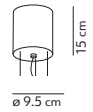

CLOVER

Brodie Neill / 2011

code	colour	PRICE vat excl.
140049LED	white RAL9016	1800 €

feeding	dimmable	certifications	materials
110-240 V	1-10V or Push	⊕ IP20	polyurethane + aluminium
light source included		canopy	light direction
220-240 V: board LED 1x20 W 2700 K - 1980 lm - CRI>90 110-120 V: board LED 1x18 W 2700 K - 1650 lm - CRI>90		white