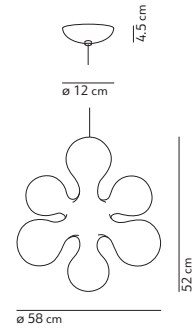

ATOMIUM SUSPENSION

Hopf&Wortmann - Büro Für Form / 2006

code	colour	PRICE vat excl.	
011892BIEU	● white	650 €	
feeding	dimmable	certifications	materials
220-240 / 120 V	yes	⊕ IP20 CE ENEC	polyethylene
light source not included	canopy	light direction	
6x40 W max - E14 (E12)	white