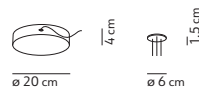

# VICEVERSA

Noé Duchaufour Lawrance / 2019

code	colour	PRICE vat excl.
VICEVERSA		
K370280GA	● amber	1290 €
K370280GF	● smokey grey	

VICEVERSA 2		
K370281GA	● amber	2290 €
K370281GF	● smokey grey	

VICEVERSA 2