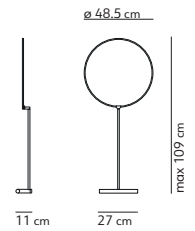

POISE

Robert Dabi / 2021

code	colour	PRICE vat excl.
505424N / GB	● black RAL9005	360 €

feeding	dimmer	certifications	materials
220-240 / 120 V	yes	☐ IP20 CE ENEC	metal

light source included	light direction
strip LED 1x17.5 W 2700 K - 1050 lm - CRI>90	

movement options