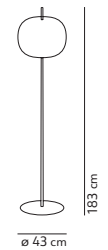

KUSHI XL FLOOR

Alberto Saggia & Valerio Sommella / 2019

code	colour	PRICE vat excl.
K219105N / GB	● black RAL9005	1280 €
K219105O / GB	● brass	
K219105R / GB	● copper	

feeding	dimmer	certifications	materials
220-240 / 120 V	yes	☐ IP20 CE ENEC	glass + metal
light source not included			light direction
2x70 W max - E27 - Ø 6cm max