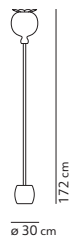

OPYO FLOOR

Cristina Celestino / 2019

code	colour	PRICE vat excl.
K350355B / GB	● white RAL9010	920 €
K350355C / GB	● coral RAL3012	
K350355O / GB	● brass	

feeding	dimmer	certifications	materials
220-240 / 120 V	yes	□ IP20 CE ENEC	glass + metal

light source not included	light direction
1x70 W max - E27 (E26)