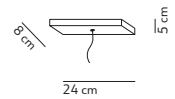

OPYO SUSPENSION

Cristina Celestino / 2019

code	colour	PRICE vat excl.
K350356B	● white RAL9010	420 €
K350356C	● coral RAL3012	
K350356O	● brass	

feeding	dimnable	certifications	materials
220-240 / 120 V	yes	⊕ IP20 CE ENEC	glass + metal

light source not included	canopy	light direction
1x70 W max - E27 (E26)	white