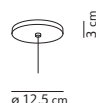

MINIMAL

David Pompa / 2017

code	colour	PRICE vat excl.
380315R *	copper	265 €
380315N *	black nickel	
ALI-CC350_8W	driver - not dimmable	30 €
500500N	black RAL9005 - canopy	68 €

*driver not included - false ceiling canopy included

feeding	dimmable	certifications	light source included	canopy	light direction
220-240 / 120 V	yes	IP20 Minimal IP20 Minimal + Driver ALI-CC350_8W IP20 Minimal + Canopy 500500N	board LED 1x3.15W 2700 K - 346 lm - CRI>90	black	

CANOPY