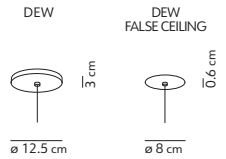

DEW

Emmanuel Babled / 2009

code	colour	PRICE vat excl.
DEW		
0451291EU	● chrome	395 €
0451291NEU	● black RAL9005	425 €
0451291OEU	● brass	
DEW FALSE CEILING		
0451291C	● chrome	380 €
0451291CN	● black RAL9005	415 €
0451291CO	● brass	

feeding	dimmable	certifications	materials
220-240 / 120 V	phase cut	⊕ IP20 CE ENE Ⓢ*	glass + metal
		*only DEW	

special requests

It is possible to ask for quotes for different shapes, sizes and finishing according to your needs.

light source included	canopy + cable length	light direction
board LED 1x5 W 2700 K - 440 lm - CRI>90	chromed or black or brass cable length 250 cm