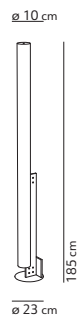

MODEL T

Francesca Smiraglia / 2023

code	colour	PRICE vat excl.
K511435N / GB	● black RAL9005	980 €
K511435POP / GB	● pop	
K511435INOX / GB	● inox	1250 €

feeding	dimmer	certifications	materials
100-240 V	yes	□ IP20 CE	metal + plexiglass

light source included	light direction
board LED 1x65W 2700 K - 6600 lm - CRI>90