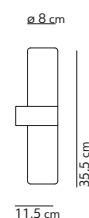

PASTILLA

Patricia Urquiola / 2000

code	colour	PRICE vat excl.

218970BIAEU	● white RAL9016	350 €
218970BREU	● bronze	

feeding	dimnable	certifications	materials
220-240 / 120 V	yes	⊕ IP20 CE ENEC	glass + metal

light source not included	light direction
2x42 W max - E14 (E12)