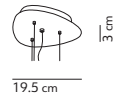

BOLHA

Valerio Sommella & Anonima Luci / 2021

code	colour	PRICE vat excl.
K502419A	amber	1450 €

feeding	dimmable	certifications	materials
220-240 / 120 V	phase cut	⊕ IP20	glass + aluminium
light source included		canopy	light direction
board LED 1x22W 2700 K - 2200 lm - CRI>90		brown	

CLOVER

Brodie Neill / 2011

code	colour	PRICE vat excl.
140049LED	white RAL9016	1800 €

feeding	dimmable	certifications	materials
110-240 V	1-10V or Push	⊕ IP20	polyurethane + aluminium
light source included		canopy	light direction
220-240 V: board LED 1x20 W 2700 K - 1980 lm - CRI>90 110-120 V: board LED 1x18 W 2700 K - 1650 lm - CRI>90		white