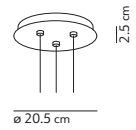

DEW

Emmanuel Babled / 2009

code	colour	PRICE vat excl.
DEW		
0451291EU	● chrome	395 €
0451291NEU	● black RAL9005	425 €
0451291OEU	● brass	
DEW FALSE CEILING		
0451291C	● chrome	380 €
0451291CN	● black RAL9005	415 €
0451291CO	● brass	

feeding	dimmable	certifications	materials
220-240 / 120 V	phase cut	⊕ IP20 CE ENE Ⓢ*	glass + metal
		*only DEW	

special requests

It is possible to ask for quotes for different shapes, sizes and finishing according to your needs.

light source included	canopy + cable length	light direction
board LED 1x5 W 2700 K - 440 lm - CRI>90	chromed or black or brass cable length 250 cm	

DEW 3

Emmanuel Babled / 2009

code	colour	PRICE vat excl.
0451293EU	● chrome	1150 €
0451293NEU	● black RAL9005	1250 €
0451293OEU	● brass	

feeding	dimmable	certifications	materials
220-240 / 120 V	phase cut	⊕ IP20 CE ENE Ⓢ	glass + metal
light source included	canopy + cable length	light direction	
board LED 3x5 W 2700 K - 1320 lm - CRI>90	chromed or black or brass cable length 250 cm