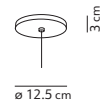

LOUIS

Studio 14 / 2013

code	colour	PRICE vat excl.
LOUIS 34		
K075245	● white	370 €
LOUIS 41		
K075245M	● white	390 €
LOUIS 48		
K075245L	● white	410 €

feeding	dimnable	certifications	materials
220-240 / 120 V	yes	⊕ IP20 CE ENE	polyethylene + aluminium
light source	not included	light direction	
1x30W max - E27 (E26) Ø 5.5cm max