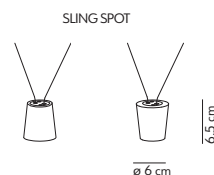

installation options