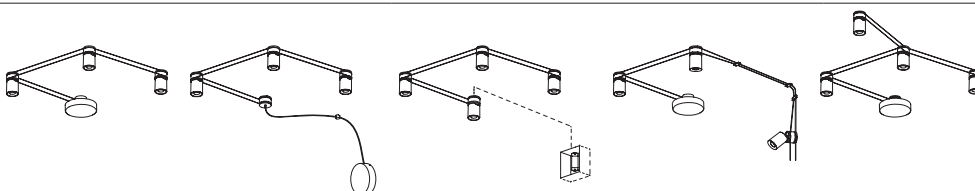

MINIMAL

David Pompa / 2017

code	colour	PRICE vat excl.
380315R *	copper	265 €
380315N *	black nickel	
ALI-CC350_8W	driver - not dimmable	30 €
500500N	black RAL9005 - canopy	68 €

*driver not included - false ceiling canopy included

feeding	dimmable	certifications	light source included	canopy	light direction
220-240 / 120 V	yes	IP20 Minimal IP20 Minimal + Driver ALI-CC350_8W IP20 Minimal + Canopy 500500N	board LED 1x3.15W 2700 K - 346 lm - CRI>90	black	

MITOS

Chris Basias / 2022

code	colour	PRICE vat excl.
507431N	black RAL9005 - spot	210 €
507-ALIEU-DIM	black RAL9005 - driver kit dimmable phase cut - max 5 spot	250 €
507-ALIEU	black RAL9005 - driver kit not dimmable - max 9 spot	64 €
507-CAV10	copper - cable L 10m	64 €
507-CAV30	copper - cable L 30m	165 €
507-AC1	black RAL9005 - cable holder plate	15 €

feeding	dimmable	certifications	materials
220-240 / 120 V	yes	IP20 spot IP20 spot + driver kit	aluminium + technopolymer

multiple composition system capability

spot n°: max 9 (dimmable max 5 spots) - cable length: max 2 x 30m

light source not included

GU 5.3

light direction

installation options