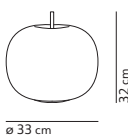

KUSHI 16 MOBILE

Alberto Saggia & Valerio Sommella / 2016

code	colour	PRICE vat excl.
K2291059N	● black RAL9005	340 €
K2291059O	● brass	
K2291059R	● copper	

feeding	dimmer	certifications	materials
rechargeable battery 5 V min 500 mA	no	◇ IP20 CE ENEC	glass + metal
light source included	battery life	light direction	
board LED 1x1.3W 2700 K - 150 lm - CRI>90	5h 30min		

KUSHI 16 TABLE

Alberto Saggia & Valerio Sommella / 2015

code	colour	PRICE vat excl.
K227105N / GB	● black RAL9005	270 €
K227105O / GB	● brass	
K227105R / GB	● copper	

feeding	dimmer	certifications	materials
220-240 / 120 V	no	□ IP20 CE ENEC	glass + metal
light source not included	light direction		
1x25 W max - G9			

KUSHI 33 TABLE

Alberto Saggia & Valerio Sommella / 2015

code	colour	PRICE vat excl.
K222105N / GB	● black RAL9005	510 €
K222105O / GB	● brass	
K222105R / GB	● copper	

feeding	dimmer	certifications	materials
220-240 / 120 V	yes	□ IP20 CE ENEC Ⓜ	glass + metal
light source not included	light direction		
1x30 W max - E27