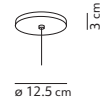

LILLI

Cristina Celestino / 2019

code	colour	PRICE vat excl.
K355365O	● brass	695 €

feeding	dimnable	certifications	materials
220-240 / 120 V	yes	⊕ IP20 CE ENE	glass + metal
light source	not included	canopy	light direction
3x42W max - E14 (E12)		white