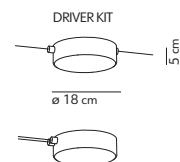

installation options