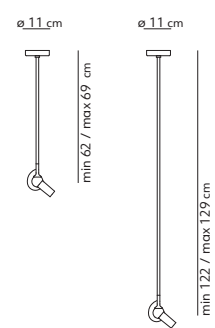

BIRD STANDARD LENGTHS  
2 TIGES INCLUDED

BIRD + TIGE 50.5 CM      BIRD + TIGE 110.5 CM