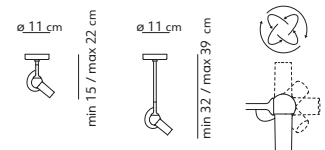

BIRD STANDARD LENGTHS  
2 TIGES INCLUDED

BIRD + TIGE 50.5 CM      BIRD + TIGE 110.5 CM