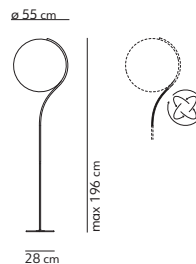

POISE FLOOR

Robert Dabi / 2022

code	colour	PRICE vat excl.
505425N / GB	● black RAL9005	550 €

feeding	dimmer	certifications	materials
220-240 / 120 V	yes	□ IP20 CE	metal

light source included	light direction
strip LED 1x28 W 2700 K - 3600 lm - CRI>90