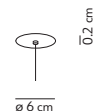

FALSE CEILING CANOPY