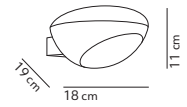

TUA

Behurt / 2014

code	colour	PRICE vat excl.
100266SNL	● black tin	390 €

feeding	dimmable	certifications	materials
220-240 / 120 V	yes	⊕ IP20 CE ENEC	glass + metal

light source	light direction
not included 1x100 W max - R7s - L 78 mm