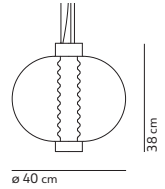

BOLHA

Valerio Sommella & Anonima Luci / 2021

code	colour	PRICE vat excl.
K502419A	amber	1450 €

feeding	dimmable	certifications	materials
220-240 / 120 V	phase cut	⊕ IP20	glass + aluminium
light source included		canopy	light direction
board LED 1x22W 2700 K - 2200 lm - CRI>90		brown