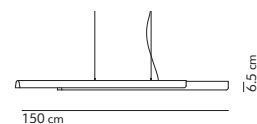

DALA LINEAR

Francesca Smiraglia / 2022

code	colour	PRICE vat excl.
DALA LINEAR 2700 K		
K503427GL	dark grey + wood finish	950 €
K503427SL	sand + wood finish	
K503427GC	dark grey + concrete finish	
K503427SC	sand + concrete finish	
K503427GR	dark grey + copper	
K503427SR	sand + copper	

DALA LINEAR 3000 K		
K503427GL30	dark grey + wood finish	950 €
K503427SL30	sand + wood finish	
K503427GC30	dark grey + concrete finish	
K503427SC30	sand + concrete finish	
K503427GR30	dark grey + copper	
K503427SR30	sand + copper	

feeding	dimmable	certifications	materials
220-240 / 120 V	phase cut	⊕ IP20 CE Ⓜ	metal

light source included	canopy	light direction
DALA LINEAR 2700 K: board LED 1x43 W 2700 K - 5150 lm - CRI>90	dark grey or sand	
DALA LINEAR 3000 K: board LED 1x43 W 3000 K - 5300 lm - CRI>90