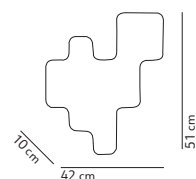

PIXEL

Bakery Group / 2009

code	colour	PRICE vat excl.

044128BIEU	● white	240 €

feeding	dimnable	certifications	materials
220-240 / 120 V	yes	⊕ IP20 CE ENEC	polyethylene + metal

light source not included	light direction
3x12 W max - E14 (E12)