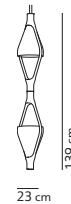

# VICEVERSA

Noé Duchaufour Lawrance / 2019

code	colour	PRICE vat excl.
VICEVERSA		
K370280GA	● amber	1290 €
K370280GF	● smokey grey	

VICEVERSA 2		
K370281GA	● amber	2290 €
K370281GF	● smokey grey	

VICEVERSA 2