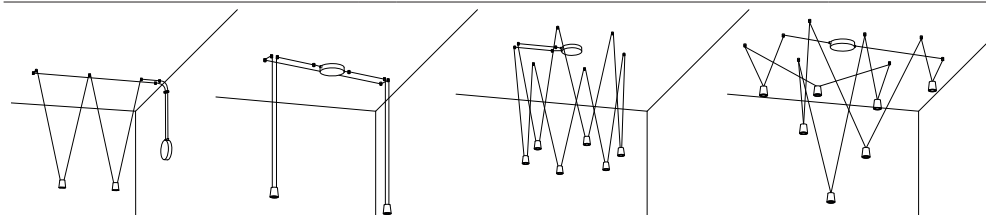

installation options