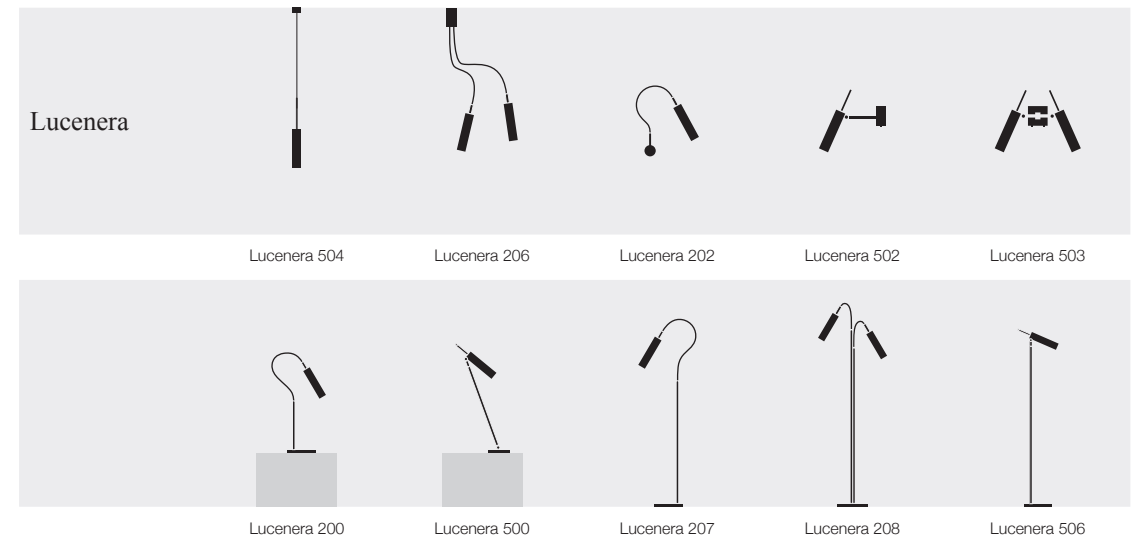

Sweet Light 230V / pendant lamp / 110V (bulb not supplied)-240V

SLS230 / Ø 15 cm aluminium / 1xG9 20W halogen bulb / IGBT/Triac dimmable	€	285,00
SLS230BR / Ø 15 cm brass / 1xG9 20W halogen bulb / IGBT/Triac dimmable	€	290,00

Sweet Light Chandelier / pendant lamp / 240V (110V available on request)

SL = Sweet Light Ø 10 cm aluminium with jack

CSL3QL / 3xSL / satin base 30x30 cm / 3x1,5W 12V DC LED bulb / Triac dimmable	€	690,00
CSL5QL / 5xSL / satin base 30x30 cm / 5x1,5W 12V DC LED bulb / Triac dimmable	€	1.150,00
CSL7CL / 7xSL / satin base Ø 40 cm / 7x1,5W 12V DC LED bulb / Triac dimmable	€	1.610,00
CSL7QL / 7xSL / satin base 60x60 cm / 7x1,5W 12V DC LED bulb / Triac dimmable	€	1.610,00
CSL10CL / 10xSL / satin base Ø 78 cm / 10x1,5W 12V DC LED bulb / Triac dimmable	€	2.300,00
CSL15QL / 15xSL / satin base 60x60 cm / 15x1,5W 12V DC LED bulb / Triac dimmable	€	3.450,00
CSL20CL / 20xSL / satin base Ø 78 cm / 20x1,5W 12V DC LED bulb / Triac dimmable	€	4.600,00
CSL35CL / 35xSL / satin base Ø 78 cm / 35x1,5W 12V DC LED bulb / Triac dimmable	€	8.050,00

For further models see also PostKrisi/Sweet Light Chandelier page 14

Sweet Light T / table lamp / 110V or 240V

SL / Ø 10 cm aluminium / 1xG4 20W 12V halogen bulb / touch-dimming	€	195,00
SLBR / Ø 10 cm brass / 1xG4 20W 12V halogen bulb / touch-dimming	€	200,00
SLS / Ø 10 cm silver / 1xG4 20W 12V halogen bulb / touch-dimming	€	240,00

Uomo della Luce S / table lamp / 240V (110V version on request)

US / rough iron structure / sphere Ø 10 cm aluminium / 1xG4 20W 12V halogen bulb / dimmer included	€	475,00
--	---	--------

**Lucenera 504** / pendant lamp / 110V (bulb not supplied)-240V