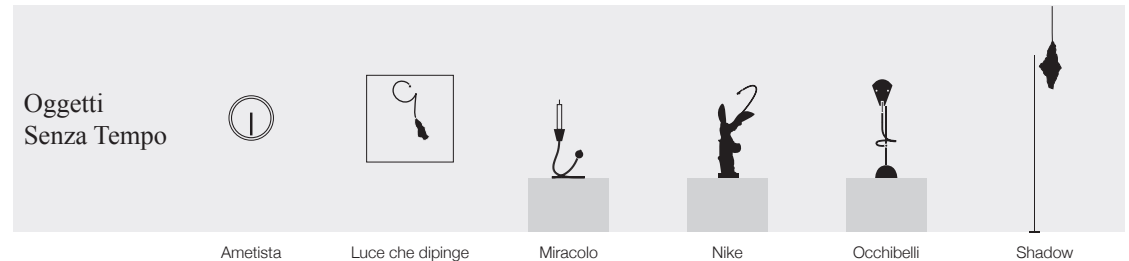

Turciù 2 / wall lamp / 110V (bulbs not supplied)-240V

flex Ø 1,3 cm: 2x50 cm / on request available with flex Ø 0,85 cm

TR2NC / nickel / 2xE14 20W halogen bulb	€	170,00
TR2BR / brass / nickel base / 2xE14 20W halogen bulb	€	175,00
TR2LNC / nickel / 2xE14 4W LED bulb	€	190,00
TR2LBR / brass / nickel base / 2xE14 4W LED bulb	€	195,00

Bonsai / table lamp / 240V (110V available on request – bulbs not supplied)

flex Ø 0,6 cm: 12x60 cm / rough iron structure

BNBR / brass / 12xE14 15W halogen bulb / dimmer included	€	875,00
BNLBR / brass / 12xE14 2,7W LED bulb / dimmer included	€	1.310,00

Sottovento 16 / standing lamp / 240V (110V available on request – bulbs not supplied)

flex Ø 0,85 cm: 16x150 cm / rough iron structure

SVNC / nickel / 16xE14 20W halogen bulb / dimmer included	€	2.260,00
SVBR / brass / 16xE14 20W halogen bulb / dimmer included	€	2.360,00

Sottovento 15 / standing lamp / 240V (110V available on request – bulbs not supplied)

flex Ø 1,2 cm: 15x150 cm / rough iron structure

SVLNC / nickel / 15xE14 4W LED bulb / dimmer included	€	3.700,00
SVLBR / brass / 15xE14 4W LED bulb / dimmer included	€	3.800,00

Albero della Luce / standing lamp / 240V (110V available on request – bulbs not supplied)

Flex Ø 0,85 cm: 36x150 cm / rough iron structure

ALLBR / brass / 36xE14 4W LED bulb / wireless dimming	€	6.290,00

Oggetti
Senza Tempo

Ametista

Luce che dipinge

Miracolo

Occhibelli

Shadow

Ametista / recessed lamp

AMI / shade Ø 14 cm nickel / 1x1W LED / driver not included	€	260,00

Luce che dipinge / 240V (110V version on request)

LD5L / white canvas 50x50 cm / 1xG4 1,5W LED bulb	€	845,00

Miracolo / table candle holder

MRBR / brass / 1x candle	€	150,00

Nike / table lamp / 110V or 240V

NKL / white statue / nickel flex / 1x1W LED / dimmer included	€	1.015,00

Occhibelli / table lamp / 110V (bulb not supplied)-240V

OBLNC / nickel / 1xE14 4W LED bulb / on/off switch included	€	500,00