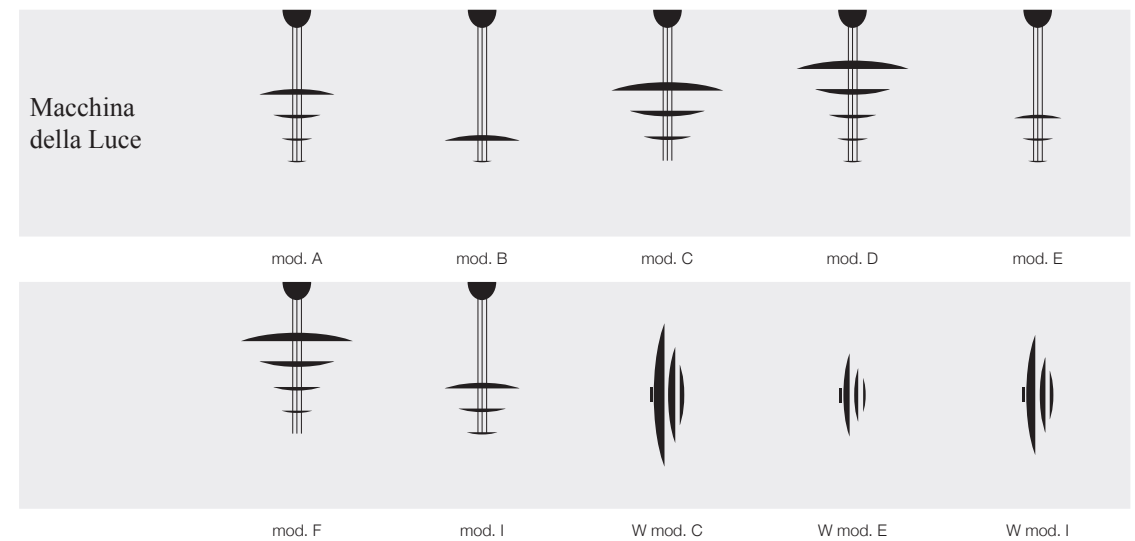

Stchu-Moon 08 / wall/standing lamp / 110V (bulb not supplied)-240V

SM88LS / Ø 80 cm ext. aluminium/silver / 1xGU5.3 8W LED bulb / dimmer included	€	1.225,00
SM88LG / Ø 80 cm ext. aluminium/gold / 1xGU5.3 8W LED bulb / dimmer included	€	1.225,00
SM88LC / Ø 80 cm ext. aluminium/copper / 1xGU5.3 8W LED bulb / dimmer included	€	1.225,00
SM812LS / Ø 120 cm ext. aluminium/silver / 1xGU5.3 8W LED bulb / dimmer included	€	1.495,00
SM812LG / Ø 120 cm ext. aluminium/gold / 1xGU5.3 8W LED bulb / dimmer included	€	1.495,00
SM812LC / Ø 120 cm ext. aluminium/copper / 1xGU5.3 8W LED bulb / dimmer included	€	1.495,00

Stchu-Moon 09 / standing lamp / 110V or 240V

SM9LS / rough iron/silver / 2x5W LED board / 1x candle / dimmer included	€	2.430,00
SM9LG / rough iron/gold / 2x5W LED board / 1x candle / dimmer included	€	2.430,00
SM9LC / rough iron/copper / 2x5W LED board / 1x candle / dimmer included	€	2.430,00

Stchu-Moon 01 / floor lamp / 110V or 240V

SM14LS / Ø 40 cm black/silver / 1x5W LED board / dimmer included	€	810,00

SM14LG / Ø 40 cm black/gold / 1x5W LED board / dimmer included	€	810,00
SM14LC / Ø 40 cm black/copper / 1x5W LED board / dimmer included	€	810,00
SM16LS / Ø 60 cm black/silver / 2x5W LED board / dimmer included	€	1.050,00
SM16LG / Ø 60 cm black/gold / 2x5W LED board / dimmer included	€	1.050,00
SM16LC / Ø 60 cm black/copper / 2x5W LED board / dimmer included	€	1.050,00

Macchina della Luce pendant version: standard rods height 145 cm to be cut to size; rods 300 cm available on request

Macchina della Luce mod. A / pendant lamp / 110V or 240V

MALG / discs Ø 80-50-30-18 cm / gold / 7x6W LED board / Triac dimmable	€	1.885,00
MALS / discs Ø 80-50-30-18 cm / silver / 7x6W LED board / Triac dimmable	€	1.885,00
MALC / discs Ø 80-50-30-18 cm / copper / 7x6W LED board / Triac dimmable	€	1.885,00

Macchina della Luce mod. B / pendant lamp / 110V or 240V

MBLG / discs Ø 80-18 cm / gold / 2x6W LED board / Triac dimmable	€	1.145,00
MBSL / discs Ø 80-18 cm / silver / 2x6W LED board / Triac dimmable	€	1.145,00
MBSL / discs Ø 80-18 cm / copper / 2x6W LED board / Triac dimmable	€	1.145,00