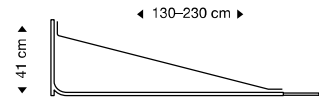

Varsi 1000
Adjustable suspension arm
ordered together with a pendant
pendant not included in the price
cable 800 cm

black

white

515 €

515 €