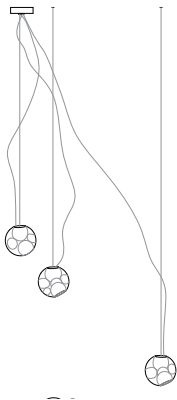

38Vc

38V series uses a copper suspension system in a cluster configuration.

Pendant anchor kit not included.

LED lamps and power supplies are included. Dimming type to be specified at time of order.

*38.1Vmc requires a new build/suspended ceiling with remote mounted power supplies.

Remote mounted power supplies recommended for ease of long term maintenance. Installation to be done by certified personnel to ensure code compliance.

Recommended retail prices in EURO excluding VAT and brokerage fees.

Shipping costs not included, please refer to your region shipping price list for reference.

EU Patent # 002071019-001

Made in Vancouver, Canada

38.3Vc suspension with anchor kit

Non-Adjustable Length

Longest and shortest lengths are determined by client, Bocci fabricates all lengths between these measurements. Specified shortest and longest lengths are from the underside of the canopy to the bottom of the pendant. There may be variance of ±50mm on specified shortest and longest lengths. Upcharge applies for lengths over 3m. 38.1Vc - 38.7Vc available in white or black canopy. 38.13Vc - 38.61Vc come in white powder coated canopy.

38.1Vc	Copper	Single clear pendant, Ø116mm x 7mm round canopy	€1,410
38.1Vc deep	Copper	Single clear pendant, Ø116mm x 40mm round canopy	€1,410
38.1Vmc*	Copper	Single clear pendant, Ø60mm round copper canopy	€1,410
38.3Vc	Copper	Three clear pendants, Ø152mm round canopy	€4,230
38.7Vc	Copper	Seven clear pendants, Ø203mm round canopy	€9,870
38.13Vc	Copper	Thirteen clear pendants, Ø400mm round canopy	€18,330
38.19Vc	Copper	Nineteen clear pendants, Ø501mm round canopy	€26,790
38.37Vc	Copper	Thirty-seven clear pendants, Ø600mm canopy	€52,170
38.61Vc	Copper	Sixty-one clear pendants, Ø707mm round canopy	€86,010

Options

38V	Lamp - LED (available in 2500K, 2700K, 3000K)	Included (please specify)
	38.1Vc - 38.7Vc canopy finish - white or black	Included (please specify)
	Extra copper suspension lengths (per pendant) - per 3m increment, max. 9.9m	+€75
	Pendant anchor kit (per set) - white, black, brass, brushed nickel	+€135 (please specify)
	RAL colour canopy - 38.1V - 38.7V (up to 10 pieces, per colour) - 38.13V - 38.61V (per canopy, per colour)	+€1,800

Custom

38V	Minimum 9 pendants	See custom price list