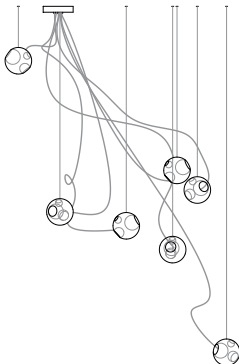

28c

28 series uses a copper suspension system in a cluster configuration.

Pendant anchor kit not included.

LED lamps and power supplies are included. Dimming type to be specified at time of order.

*28.1mc requires a new build/suspended ceiling with remote mounted power supplies.

Remote mounted power supplies recommended for ease of long term maintenance. Installation to be done by certified personnel to ensure code compliance.

Recommended retail prices in EURO excluding VAT and brokerage fees.

Shipping costs not included, please refer to your region shipping price list for reference.

US Patent # D687,740
EU Patent # 001695834-001 to 004

Made in Vancouver, Canada

28.7c copper suspension with anchor kit

Non-Adjustable Length

Longest and shortest lengths are determined by client, Bocci fabricates all lengths between these measurements. Specified shortest and longest lengths are from the underside of the canopy to the bottom of the pendant. There may be variance of ±50mm on specified shortest and longest lengths. Upcharge applies for cable lengths over 3m. 28.1c - 28.7c available in white or black canopy. 28.13c - 28.61c come in white powder coated canopy.

28.1c	Copper	Single clear pendant, Ø116mm x 7mm round canopy	€1,135
28.1c deep	Copper	Single clear pendant, Ø116mm x 40mm round canopy	€1,135
28.1mc*	Copper	Single clear pendant, Ø60mm round copper canopy	€1,135
28.3c	Copper	Three clear pendants, Ø152mm round canopy	€3,405
28.7c	Copper	Seven clear pendants, Ø203mm round canopy	€7,945
28.13c	Copper	Thirteen clear pendants, Ø400mm round canopy	€14,755
28.19c	Copper	Nineteen clear pendants, Ø501mm round canopy	€21,565
28.37c	Copper	Thirty-seven clear pendants, Ø600mm canopy	€41,995
28.61c	Copper	Sixty-one clear pendants, Ø707mm round canopy	€69,235

Options

28	Lamp - LED (available in 2500K, 2700K, 3000K)	Included (please specify)
	Colour pendants (per pendant)	+€275
	28.1c - 28.7c canopy finish - white or black	Included (please specify)
	Extra copper suspension lengths (per pendant) - per 3m increment, max. 9.9m	+€75
	Pendant anchor kit (per set) - white, black, brass, brushed nickel	+€135 (please specify)
	RAL colour canopy - 28.1 - 28.7 (up to 10 pieces, per colour) - 28.13 - 28.61 (per canopy, per colour)	+€1,800

Custom

28	Minimum 9 pendants	See custom price list