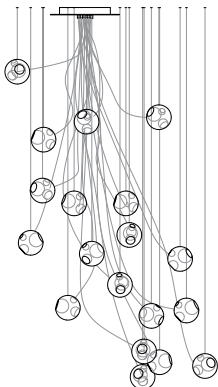

28.19 sculptural cable, non-adjustable length

Adjustable Length

Each pendant comes standard with 3.5m of coaxial cable. Upcharge applies for lengths over 3.5m. Cable length can be adjusted on site. White, black or brushed nickel canopy.

28.1	Sculptural cable	Single clear pendant, Ø116mm x 7mm round canopy	€835
28.1 deep	Sculptural cable	Single clear pendant, Ø116mm x 40mm round canopy	€835
28.1m*	Sculptural cable	Single clear pendant, Ø30mm round canopy	€835
28.3	Sculptural cable	Three clear pendants, Ø152mm round canopy	€2,505
28.7	Sculptural cable	Seven clear pendants, Ø203mm round canopy	€5,845

Non-Adjustable Length

Longest and shortest lengths are determined by client, Bocci fabricates all lengths between these measurements. Specified shortest and longest lengths are from the underside of the canopy to the underside of the pendant. There may be variance of ±50mm on specified shortest and longest lengths. Upcharge applies for cable lengths over 3.5m. White powder coated canopy and white pendant anchor kit included.

28.13	Sculptural cable	Thirteen clear pendants, Ø400mm round canopy	€12,935
28.19	Sculptural cable	Nineteen clear pendants, Ø501mm round canopy	€18,905
28.37	Sculptural cable	Thirty-seven clear pendants, Ø600mm canopy	€36,815
28.61	Sculptural cable	Sixty-one clear pendants, Ø707mm round canopy	€60,695

Options

28	Lamp - LED (available in 2500K, 2700K, 3000K)	Included (please specify)
	Colour pendants (per pendant)	+€275
28.1 - 28.7	canopy finish - white, black or brushed nickel	Included (please specify)
	Sculptural cable finish - black or nickel	Included (please specify)
	Extra sculptural cable lengths (per pendant) - per 3.5m increment, max. 30m for adjustable length - per 3.5m increment, max. 24m for non-adjustable length	+€30
	Pendant anchor kit - white, black, brass, brushed nickel	Included (please specify)
	Extra suspension cable length (per pendant) - per 3m increment, max. 20m	+€30
	RAL colour canopy - 28.1 - 28.7 (up to 10 pieces, per colour) - 28.13 - 28.61 (per canopy, per colour)	+€1,800

Custom

28	Minimum 9 pendants	See custom price list