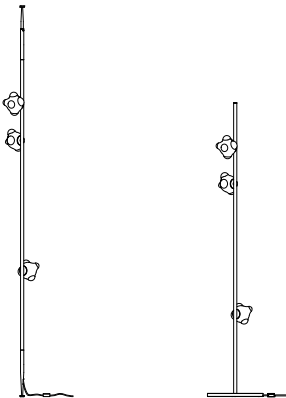

Made in Vancouver, Canada

57.3 ceiling mounted, 0.9m long

57.3 horizontal suspended, 1.8m long

57.3 column, S

57.3 floor, 1.8m height