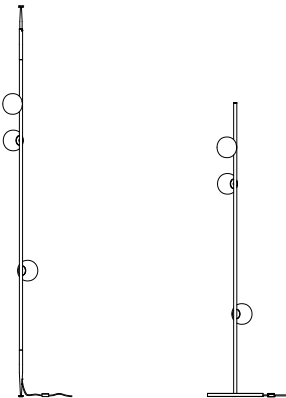

Made in Vancouver, Canada

84.3 ceiling mounted, 0.9m long

84.3 horizontal suspended, 1.8m long

84.3 column, S

84.3 floor, 1.8m height