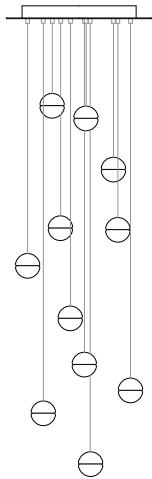

14.11 round random, non-adjustable length

**Adjustable Length**

Each pendant comes standard with 3m of coaxial cable. Upcharge applies for lengths over 3m. Cable length can be adjusted on site. White, black or brushed nickel canopy.