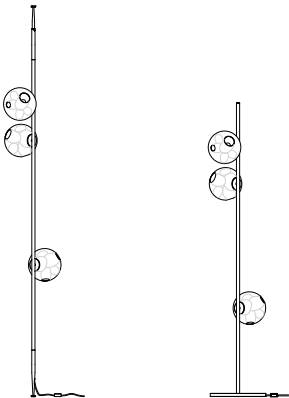

38.3V column, S

38.3V floor, 1.8m height

Ceiling Mounted

Each pendant comes standard with 3m of coaxial cable. Upcharge applies for lengths over 3m. Cable length can be adjusted on site. White, black or brushed nickel canopy. 38.9V comes with white canopy. Ø94mm x 6mm canopy available for remote power supply. *38.12V ceiling mounted requires remote mounted power supplies.

38.3V	Ceiling mounted	Three clear pendants, 0.9m long with Ø142mm round canopy	€4,785
38.3V	Ceiling mounted	Three clear pendants, 1.8m long with Ø142mm round canopy	€4,785
38.6V	Ceiling mounted	Six clear pendants, 1.8m long with Ø142mm round canopy	€9,570
38.9V	Ceiling mounted	Nine clear pendants, 2.7m long with Ø142mm round canopy	€14,355
38.12V*	Ceiling mounted	Twelve clear pendants, 3.7m long with Ø94mm round canopy	€19,140

Suspended

Suspended stem fixtures are made of brass and come in an unlacquered brushed brass finish or a powder-coated black finish. Ø94mm x 6mm canopy available for remote mounted power supply.

38.3V	Suspended - horizontal	Three clear pendants, 0.9m long with Ø116mm round canopy	€4,785
38.3V	Suspended - horizontal	Three clear pendants, 1.8m long with Ø116mm round canopy	€4,785
38.6V	Suspended - horizontal	Six clear pendants, 1.8m long with Ø116mm round canopy	€9,570

Column

Stem columns come in unlacquered brushed brass or black powder-coated finish. The spring loaded spike system allows for both vertical and angled installation.

38.3V	Column	Three clear pendants, adjustable length - available in S, M, L	€4,320
38.6V	Column	Six clear pendant pole light, adjustable length - available in S, M, L	€8,640

Floor

Stem floor lamps come in an unlacquered brushed brass or black powder coated finish.

38.3V	Floor	Three clear pendants, 0.9m height with Ø350mm round base	€4,320
38.3V	Floor	Three clear pendants, 1.8m height with Ø350mm round base	€4,320
38.6V	Floor	Six clear pendants, 1.8m height with Ø350mm round base	€8,640