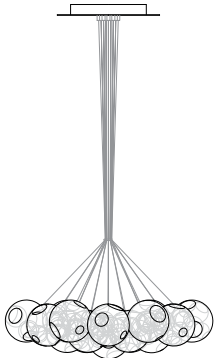

38V

38V series uses a coaxial cable suspension system in a cluster configuration.

Minimum length for each cluster:

- 38.3V = 500mm
- 38.7V = 600mm
- 38.19V = 800mm
- 38.37V = 1100mm
- 38.61V = 1400mm

LED lamps and power supplies are included. Dimming type to be specified at time of order.

Remote mounted power supplies recommended for ease of long term maintenance. Installation to be done by certified personnel to ensure code compliance.

Recommended retail prices in EURO excluding VAT and brokerage fees.

Shipping costs not included, please refer to your region shipping price list for reference.

EU Patent # 002071019-001

Made in Vancouver, Canada

38.19V cluster, non-adjustable length

Adjustable Length

Each pendant comes standard with 3m of coaxial cable. Upcharge applies for lengths over 3m. Cable length can be adjusted on site. White, black or brushed nickel canopy included.

38.3V	Cluster	Three clear pendants, Ø152mm round canopy	€2,925
38.7V	Cluster	Seven clear pendants, Ø203mm round canopy	€6,825

Non-Adjustable Length

Longest lengths are determined by client. Specified longest lengths is from the underside of the canopy to the bottom of the pendant. Upcharge applies for cable lengths over 3m. White powder coated canopy included.

38.13V	Cluster	Thirteen clear pendants, Ø400mm round canopy	€14,755
38.19V	Cluster	Nineteen clear pendants, Ø501mm round canopy	€21,565
38.37V	Cluster	Thirty-seven clear pendants, Ø600mm canopy	€41,995
38.61V	Cluster	Sixty-one clear pendants, Ø707mm round canopy	€69,235

Options

38V	Lamp - LED (available in 2500K, 2700K, 3000K)	Included (please specify)
	38.3V - 38.7V canopy finish - white, black or brushed nickel	Included (please specify)
	Extra coaxial cable lengths (per pendant) - per 3m increment, max. 30m	+€30
	RAL colour canopy - 38.3V - 38.7V (up to 10 pieces, per colour) - 38.13V - 38.61V (per canopy, per colour)	+€1,800