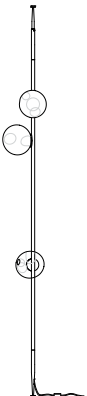

28.3 column, S