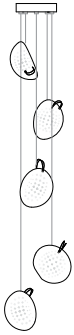

76

76 series uses a coaxial cable suspension system in a random configuration.

LED lamps and power supplies are included. Dimming type to be specified at time of order.

*76.1m requires a new build/suspended ceiling with remote mounted power supplies.

Remote mounted power supplies recommended for ease of long term maintenance. Installation to be done by certified personnel to ensure code compliance.

Recommended retail prices in EURO excluding VAT and brokerage fees.

Shipping costs not included, please refer to your region shipping price list for reference.

US Patent # D817,524 S
EU Patent # 002840975-0004-0007

Made in Vancouver, Canada

76.3 random, adjustable length