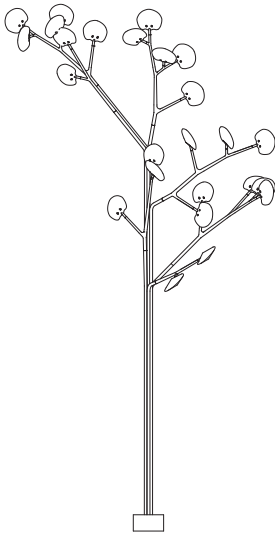

Tree

Tree armature system connects glass pieces to a series of branches.

LED lamps and power supplies are included.

Install power supplies remotely in a close, accessible, water tight and hidden location for ease of long term maintenance. Installation to be done by certified personnel to ensure code compliance.

All trees are rated (IP 56) for outdoor (or indoor) use based on structural analysis for the maximum loaded trees noted above in moderately sheltered locations near seawater with minimal snowloads. Any other application restraints may need further engineering.

Bocci's two year product warranty on tree parts is applicable to these replacement parts, excluding any labour costs incurred by the client.

Recommended retail prices in EURO excluding VAT and brokerage fees.

Shipping costs not included, please refer to your region shipping price list for reference.

16
US patent # D754,911
EU patent #002672774 - 0001 to 0012

73
US Patent # D762,323 S
EU Patent # 002633230-0001 - 0003

Made in Vancouver, Canada

16.25 tree

Tree

On site composition required. Anchored base with snap fit branches. Please see specification for details.

16.5	Tree	1m tall with 2 branches, 5 pendants, and Ø201mm stainless steel base	€8,250
16.6	Tree	1.3m tall with 2 branches, 6 pendants, and Ø201mm stainless steel base	€9,900
16.7	Tree	1.3m tall with 2 branches, 7 pendants, and Ø201mm stainless steel base	€11,550
16.8	Tree	1.1m tall with 2 branches, 8 pendants, and Ø201mm stainless steel base	€13,200
16.9	Tree	1.3m tall with 2 branches, 9 pendants, and Ø201mm stainless steel base	€14,850
16.10	Tree	2.8m tall with 3 branches, 10 pendants, and Ø150mm stainless steel base	€16,800
16.15	Tree	3.5m tall with 3 branches, 15 pendants, and Ø150mm stainless steel base	€25,200
16.20	Tree	3.5m tall with 7 branches, 20 pendants, and Ø250mm stainless steel base	€33,600
16.25	Tree	4.7m tall with 7 branches, 25 pendants, and Ø250mm stainless steel base	€42,000
16.35	Tree	7.1m tall with 7 branches, 35 pendants, and Ø250mm stainless steel base	€58,800
16.40	Tree	7.1m tall with 7 branches, 40 pendants, and Ø250mm stainless steel base	€67,200
73.10	Tree	2.8m tall with 3 branches, 10 clear pendants, and Ø150mm stainless steel base	€16,300
73.15	Tree	3.5m tall with 3 branches, 15 clear pendants, and Ø150mm stainless steel base	€24,450
73.20	Tree	3.5m tall with 7 branches, 20 clear pendants, and Ø250mm stainless steel base	€32,600
73.25	Tree	4.7m tall with 7 branches, 25 clear pendants, and Ø250mm stainless steel base	€40,750
73.35	Tree	7.1m tall with 7 branches, 35 clear pendants, and Ø250mm stainless steel base	€57,050
73.40	Tree	7.1m tall with 7 branches, 40 clear pendants, and Ø250mm stainless steel base	€65,200

Options

	Lamp - LED (available in 2500K, 2700K, 3000K)	Included (please specify)
16	Colour pendants (per pendant) - grey 1, grey 2, white 1 or white 2	Included (please specify)
73	Colour pendants (per pendant) - grey 1, grey 2 or grey 3	+€175