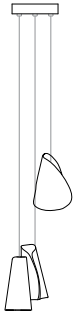

21

21 series uses a coaxial cable suspension system in a random configuration.

LED lamps and power supplies are included. Dimming type to be specified at time of order.

*21.1m requires a new build/suspended ceiling with remote mounted power supplies.

Remote mounted power supplies recommended for ease of long term maintenance. Installation to be done by certified personnel to ensure code compliance.

Recommended retail prices in EURO excluding VAT and brokerage fees.

Shipping costs not included, please refer to your region shipping price list for reference.

Worldwide patents issued and pending.

Made in Vancouver, Canada

21.3 random, adjustable length