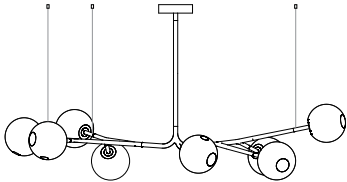

Made in Vancouver, Canada

28.8a.1 armature with pendant anchor kit