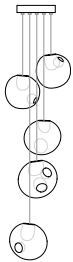

28

28 series uses a coaxial cable suspension system in a random configuration.

LED lamps and power supplies are included. Dimming type to be specified at time of order.

*28.1m requires a new build/suspended ceiling with remote mounted power supplies.

Remote mounted power supplies recommended for ease of long term maintenance. Installation to be done by certified personnel to ensure code compliance.

Recommended retail prices in EURO excluding VAT and brokerage fees.

Shipping costs not included, please refer to your region shipping price list for reference.

US Patent # D687,740
EU Patent # 001695834-001 to 004

Made in Vancouver, Canada

28.5 random, adjustable length