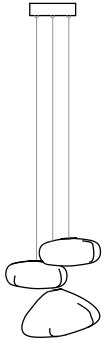

73

73 series uses a coaxial cable suspension system in a random configuration.

LED lamps and power supplies are included. Dimming type to be specified at time of order.

*73.1m requires a new build/suspended ceiling with remote mounted power supplies.

Remote mounted power supplies recommended for ease of long term maintenance. Installation to be done by certified personnel to ensure code compliance.

Recommended retail prices in EURO excluding VAT and brokerage fees.

Shipping costs not included, please refer to your region shipping price list for reference.

US Patent # D762,323 S
EU Patent # 002633230-0001 - 0003

Made in Vancouver, Canada

73.3 random, adjustable length