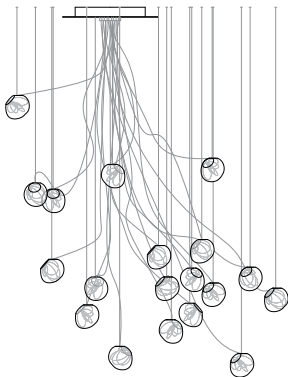

118.3 sculptural cable, adjustable length

118.19 sculptural cable, non-adjustable length

**Adjustable Length**

Each pendant comes standard with 3.5m of coaxial cable. Upcharge applies for lengths over 3.5m. Cable length can be adjusted on site. White, black or brushed nickel canopy.