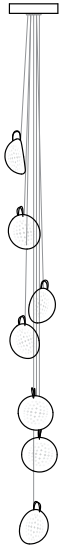

76

76 series uses a coaxial cable suspension system in a cluster configuration.

LED lamps and power supplies are included. Dimming type to be specified at time of order.

Remote mounted power supplies recommended for ease of long term maintenance. Installation to be done by certified personnel to ensure code compliance.

Recommended retail prices in EURO excluding VAT and brokerage fees.

Shipping costs not included, please refer to your region shipping price list for reference.

US Patent # D817,524 S
EU Patent # 002840975-0004-0007

Made in Vancouver, Canada

76.7 cluster column

Adjustable Length

Each pendant comes standard with 3m of coaxial cable. Upcharge applies for lengths over 3m. Cable length can be adjusted on site. White, black or brushed nickel canopy included.

76.3	Cluster Column	Three clear pendants, Ø152mm round canopy	€2,400
76.7	Cluster Column	Seven clear pendants, Ø203mm round canopy	€5,600

Non-Adjustable Length

Longest and shortest lengths are determined by client, Bocci fabricates all lengths between these measurements. Specified shortest and longest lengths are from the underside of the canopy to the bottom of the pendant. There may be variance of ±50mm on specified shortest and longest lengths. Upcharge applies for cable lengths over 3m. White powder coated canopy included.

76.13	Cluster Column	Thirteen clear pendants, Ø400mm round canopy	€12,480
76.19	Cluster Column	Nineteen clear pendants, Ø501mm round canopy	€18,240
76.37	Cluster Column	Thirty-seven clear pendants, Ø600mm canopy	€35,520
76.61	Cluster Column	Sixty-one clear pendants, Ø707mm round canopy	€58,560

Options

76	Colour pendants - grey, green (per pendant)	+€175
	76.3 & 76.7 canopy finish - white, black or brushed nickel	Included (please specify)
	Extra coaxial cable lengths (per pendant) - per 3m increment, max. 30m	+€30
	RAL colour canopy - 76.3 - 76.7 (up to 10 pieces, per colour) - 76.13 - 76.61 (per canopy, per colour)	+€1,800

Custom

76	Minimum 9 pendants	See custom price list