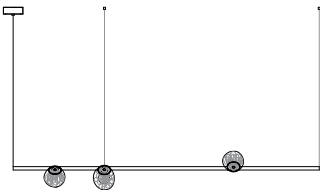

118

LED lamps and power supplies are included. Dimming type to be specified at time of order. Column and floor come with built-in dimmer.

Remote mounted power supplies recommended for ease of long term maintenance. Installation to be done by certified personnel to ensure code compliance.

Recommended retail prices in EURO excluding VAT and brokerage fees.

Shipping costs not included, please refer to your region shipping price list for reference.

118
Worldwide patents pending.

Made in Vancouver, Canada

118.3 horizontal suspended,
1.8m long