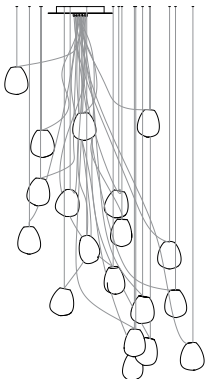

Made in Vancouver, Canada

73.3V sculptural cable , adjustable length

73.19V sculptural cable, non-adjustable length

**Adjustable Length**

Each pendant comes standard with 3.5m of coaxial cable. Upcharge applies for lengths over 3.5m. Cable length can be adjusted on site. White, black or brushed nickel canopy.