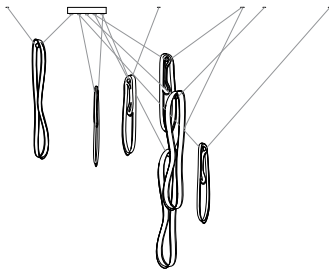

87

87 series uses a coaxial cable suspension system in a random configuration.

Pendant anchor kit included.

LED lamps and power supplies are included. Dimming type to be specified at time of order.

*87.1m requires a new build/suspended ceiling with remote mounted power supplies.

Remote mounted power supplies recommended for ease of long term maintenance. Installation to be done by certified personnel to ensure code compliance.

Recommended retail prices in EURO excluding VAT and brokerage fees.

Shipping costs not included, please refer to your region shipping price list for reference.

Worldwide patents issued and pending.
EU Patent # 03611144 - 0005-0009

Made in Vancouver, Canada

87.7 random with anchor kit

Adjustable Length

Each pendant comes standard with 3m of coaxial cable. Upcharge applies for lengths over 3m. Cable length can be adjusted on site. White, black or brushed nickel canopy.

87.1	Random	Single clear pendant, Ø116mm x 7mm round canopy	€935
87.1 deep	Random	Single clear pendant, Ø116mm x 40mm round canopy	€935
87.1m*	Random	Single clear pendant, Ø30mm round canopy	€935
87.3	Random	Three clear pendants, Ø152mm round canopy	€2,805
87.5	Random	Five clear pendants, Ø203mm round canopy	€4,675
87.7	Random	Seven clear pendants, Ø203mm round canopy	€6,545

Non-Adjustable Length

Longest and shortest lengths are determined by client, Bocci fabricates all lengths between these measurements. Specified shortest and longest lengths are from the underside of the canopy to the bottom of the pendant. There may be variance of ±50mm on specified shortest and longest lengths. Upcharge applies for cable lengths over 3m. White powder coated canopy and white pendant anchor kit included.

87.11	Random	Eleven clear pendants, 850 x 284mm rectangular canopy Eleven clear pendants, 508 x 508mm square canopy	€12,045
87.14	Random	Fourteen clear pendants, 850 x 284mm rectangular canopy Fourteen clear pendants, Ø508mm round canopy	€15,330
87.20	Random	Twenty clear pendants, 1320 x 300mm rectangular canopy	€21,900
87.26	Random	Twenty-six clear pendants, 1000 x 335mm rectangular canopy Twenty-six clear pendants, Ø600mm round canopy Twenty-six clear pendants, 600 x 600mm square canopy	€28,470
87.36	Random	Thirty-six clear pendants, 1100 x 370mm rectangular canopy Thirty-six clear pendants, Ø755mm round canopy Thirty-six clear pendants, 755 x 755mm square canopy	€39,420

Options

87	Lamp - LED (available in 2500K, 2700K, 3000K)	Included (please specify)
	87.1 - 87.7 canopy finish - white, black or brushed nickel	Included (please specify)
	Extra coaxial cable lengths (per pendant) - per 3m increment, max. 20m	+€30
	Extra suspension cable length (per pendant) - per 3m increment, max. 20m	+€30
	RAL colour canopy - 87.1 - 87.7 (up to 10 pieces, per colour) - 87.11 - 87.36 (per canopy, per colour)	+€1,800

Custom

87	Minimum 9 pendants	See custom price list