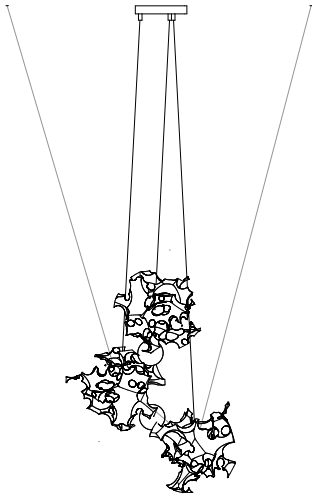

Made in Vancouver, Canada

44.3 random

**Adjustable Length**

Each pendant comes standard with 3m of coaxial cable. Upcharge applies for lengths over 3m. Cable length can be adjusted on site. 44.3 available in white, black or brushed nickel canopy. 44.3m, 44.8 and 44.14 available in white canopy.