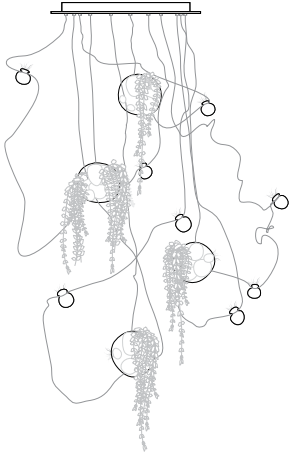

38.11 copper suspension, non-adjustable

**Non-Adjustable Length**

Longest and shortest lengths are determined by client, Bocci fabricates all lengths between these measurements. Specified shortest and longest lengths are from the underside of the canopy to the underside of the pendant. By default we will add 25% to the total length for the copper suspension to be composed. Upcharge applies for copper suspension lengths over 3m. 10m drop length maximum. 38.3m comes in copper canopy. 38.3 comes in white or black canopy. 38.11 - 38.28 come in white powder coated canopy.