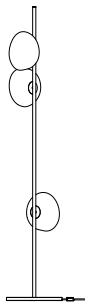

Made in Vancouver, Canada

73.3 ceiling mounted, 0.9m long

73.3 horizontal suspended, 1.8m long

73.3 column, S

73.3 floor, 1.8m height