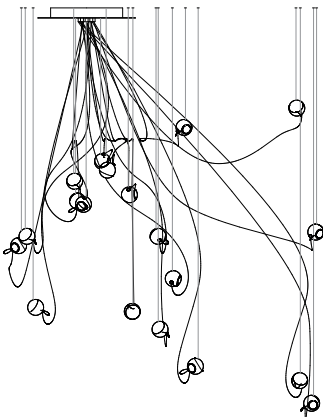

74.3 sculptural cable, adjustable length

74.19 sculptural cable, non-adjustable length

**Adjustable Length**

Each pendant comes standard with 3.5m of coaxial cable. Upcharge applies for lengths over 3.5m. Cable length can be adjusted on site. White, black or brushed nickel canopy..