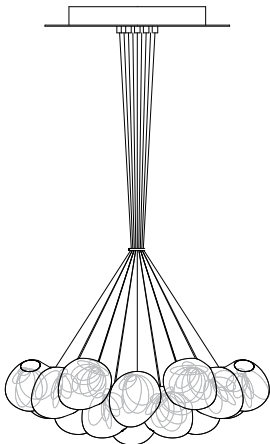

118

118 series uses a coaxial cable suspension system in a cluster configuration.

Minimum length for each cluster:
118.3 = 500mm
118.7 = 600mm
118.13 = 800mm
118.19 = 800mm
118.37 = 1100mm
118.61 = 1400mm

Lamps and power supplies are included.
Dimming type to be specified at time of order.

Remote mounted power supplies recommended for ease of long term maintenance. Installation to be done by certified personnel to ensure code compliance.

Recommended retail prices in EURO excluding VAT and brokerage fees.

Shipping costs not included, please refer to your region shipping price list for reference.

Worldwide patents pending.

Made in Vancouver, Canada

118.19 cluster, non-adjustable length

Adjustable Length

Each pendant comes standard with 3m of coaxial cable. Upcharge applies for lengths over 3m. Cable length can be adjusted on site. White, black or brushed nickel canopy included.

118.3	Cluster	Three clear pendants, Ø152mm round canopy	€3,450
118.7	Cluster	Seven clear pendants, Ø203mm round canopy	€8,050

Non-Adjustable Length

Longest lengths are determined by client. Specified longest lengths is from the underside of the canopy to the bottom of the pendant. Upcharge applies for cable lengths over 3m. White powder coated canopy included.

118.13	Cluster	Thirteen clear pendants, Ø400mm round canopy	€17,030
118.19	Cluster	Nineteen clear pendants, Ø501mm round canopy	€24,890
118.37	Cluster	Thirty-seven clear pendants, Ø600mm canopy	€48,470
118.61	Cluster	Sixty-one clear pendants, Ø707mm round canopy	€79,910

Options

118	Lamp - LED (available in 2500K, 2700K, 3000K)	Included (please specify)
118.3 - 118.7	canopy finish - white, black or brushed nickel	Included (please specify)
	Extra coaxial cable lengths (per pendant) - per 3m increment, max. 30m	+€30
	RAL colour canopy - 118.3 - 118.7 (up to 10 pieces, per colour) - 118.13 - 118.61 (per canopy, per colour)	+€1,800