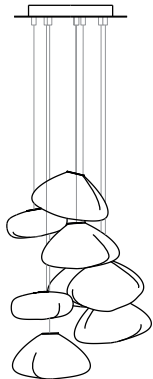

73.8 round random, non-adjustable length

Adjustable Length

Each pendant comes standard with 3m of coaxial cable. Upcharge applies for lengths over 3m. Cable length can be adjusted on site. White, black or brushed nickel canopy.

73.1	Random	Single clear pendant, Ø116mm x 7mm round canopy	€800
73.1 deep	Random	Single clear pendant, Ø116mm x 40mm round canopy	€800
73.1m*	Random	Single clear pendant, Ø30mm round canopy	€800
73.3	Random	Three clear pendants, Ø203mm round canopy	€2,400

Non-Adjustable Length

Longest and shortest lengths are determined by client, Bocci fabricates all lengths between these measurements. Specified shortest and longest lengths are from the underside of the canopy to the underside of the pendant. There may be variance of ±50mm on specified shortest and longest lengths. Upcharge applies for cable lengths over 3m. White powder coated canopy included.

73.8	Random	Eight clear pendants, 850 x 284mm rectangular canopy Eight clear pendants, Ø508mm round canopy	€7,680
73.11	Random	Eleven clear pendants, 1000 x 370mm rectangular canopy Eleven clear pendants, Ø600mm round canopy	€10,560
73.20	Random	Twenty clear pendants, 1320 x 444mm rectangular canopy Twenty clear pendants, Ø755mm round canopy Twenty clear pendants, 755 x 755mm square canopy	€19,200

Options

73	Lamp - LED (available in 2500K, 2700K, 3000K)	Included (please specify)
	Colour pendants - grey 1, grey 2 or grey 3 (per pendant)	+€175
	73.1 - 73.3 canopy finish - white, black or brushed nickel	Included (please specify)
	Extra coaxial cable lengths (per pendant) - per 3m increment, max. 30m	+€30
	RAL colour canopy - 73.1 - 73.3 (up to 10 pieces, per colour) - 73.8 - 73.20 (per canopy, per colour)	+€1,800

Custom

73	Minimum 9 pendants	See custom price list