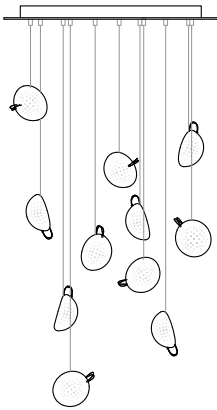

76

76 series uses a coaxial cable suspension system in a random configuration.

LED lamps and power supplies are included. Dimming type to be specified at time of order.

*76.1m requires a new build/suspended ceiling with remote mounted power supplies.

Remote mounted power supplies recommended for ease of long term maintenance. Installation to be done by certified personnel to ensure code compliance.

Recommended retail prices in EURO excluding VAT and brokerage fees.

Shipping costs not included, please refer to your region shipping price list for reference.

US Patent # D817,524 S
EU Patent # 002840975-0004-0007

Made in Vancouver, Canada

76.11 rectangle random, non-adjustable length

Adjustable Length

Each pendant comes standard with 3m of coaxial cable. Upcharge applies for lengths over 3m. Cable length can be adjusted on site. White, black or brushed nickel canopy.

76.1	Random	Single clear pendant, Ø116mm x 7mm round canopy	€800
76.1 deep	Random	Single clear pendant, Ø116mm x 40mm round canopy	€800
76.1m*	Random	Single clear pendant, Ø30mm round canopy	€800
76.3	Random	Three clear pendants, Ø152mm round canopy	€2,400
76.5	Random	Five clear pendants, Ø203mm round canopy	€4,000
76.7	Random	Seven clear pendants, Ø203mm round canopy	€5,600

Non-Adjustable Length

Longest and shortest lengths are determined by client, Bocci fabricates all lengths between these measurements. Specified shortest and longest lengths are from the underside of the canopy to the underside of the pendant. There may be variance of ±50mm on specified shortest and longest lengths. Upcharge applies for cable lengths over 3m. White powder coated canopy included.

76.11	Random	Eleven clear pendants, 850 x 284mm rectangular canopy Eleven clear pendants, 508 x 508mm square canopy	€10,560
76.14	Random	Fourteen clear pendants, 850 x 284mm rectangular canopy Fourteen clear pendants, Ø508mm round canopy	€13,440
76.20	Random	Twenty clear pendants, 1320 x 300mm rectangular canopy	€19,200
76.26	Random	Twenty-six clear pendants, 1000 x 335mm rectangular canopy Twenty-six clear pendants, Ø600mm round canopy Twenty-six clear pendants, 600 x 600mm square canopy	€24,960
76.36	Random	Thirty-six clear pendants, 1100 x 370mm rectangular canopy Thirty-six clear pendants, Ø755mm round canopy Thirty-six clear pendants, 755 x 755mm square canopy	€34,560

Options

76	Colour pendants - grey, green (per pendant)	+€175
	76.1 - 76.7 canopy finish - white, black or brushed nickel	Included (please specify)
	Extra coaxial cable lengths (per pendant) - per 3m increment, max. 30m	+€30
	RAL colour canopy - 76.1 - 76.7 (up to 10 pieces, per colour) - 76.11 - 76.36 (per canopy, per colour)	+€1,800

Custom

76	Minimum 9 pendants	See custom price list