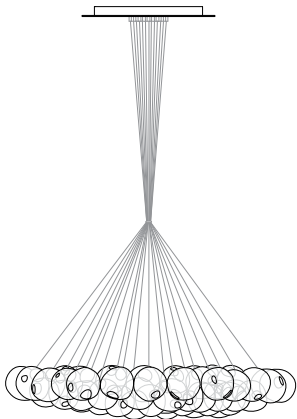

28

28 series uses a coaxial cable suspension system in a cluster configuration.

Minimum length for each cluster:

- 28.3 = 500mm
- 28.7 = 600mm
- 28.13 = 800mm
- 28.19 = 800mm
- 28.37 = 1100mm
- 28.61 = 1400mm

LED lamps and power supplies are included. Dimming type to be specified at time of order.

Remote mounted power supplies recommended for ease of long term maintenance. Installation to be done by certified personnel to ensure code compliance.

Recommended retail prices in EURO excluding VAT and brokerage fees.

Shipping costs not included, please refer to your region shipping price list for reference.

US Patent # D687,740
EU Patent # 001695834-001 to 004

Made in Vancouver, Canada

28.19 cluster, non-adjustable length

Adjustable Length

Each pendant comes standard with 3m of coaxial cable. Upcharge applies for lengths over 3m. Cable length can be adjusted on site. White, black or brushed nickel canopy included.

28.3	Cluster	Three clear pendants, Ø152mm round canopy	€2,100
28.7	Cluster	Seven clear pendants, Ø203mm round canopy	€4,900

Non-Adjustable Length

Longest lengths are determined by client. Specified longest lengths is from the underside of the canopy to the bottom of the pendant. Upcharge applies for cable lengths over 3m. White powder coated canopy included.

28.13	Cluster	Thirteen clear pendants, Ø400mm round canopy	€11,180
28.19	Cluster	Nineteen clear pendants, Ø501mm round canopy	€16,340
28.37	Cluster	Thirty-seven clear pendants, Ø600mm canopy	€31,820
28.61	Cluster	Sixty-one clear pendants, Ø707mm round canopy	€52,460

Options

28	Lamp - LED (available in 2500K, 2700K, 3000K)	Included (please specify)
	Colour pendants (per pendant)	+€275
	28.3 - 28.7 canopy finish - white, black or brushed nickel	Included (please specify)
	Extra coaxial cable lengths (per pendant) - per 3m increment, max. 30m	+€30
	RAL colour canopy - 28.3 - 28.7 (up to 10 pieces, per colour) - 28.13 - 28.61 (per canopy, per colour)	+€1,800