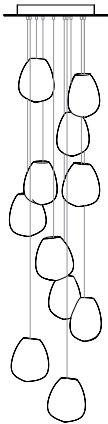

73.11V square random, non-adjustable length

Adjustable Length

Each pendant comes standard with 3m of coaxial cable. Upcharge applies for lengths over 3m. Cable length can be adjusted on site. White, black or brushed nickel canopy.

73.1V	Random	Single clear pendant, Ø116mm x 7mm round canopy	€800
73.1V deep	Random	Single clear pendant, Ø116mm x 40mm round canopy	€800
73.1Vm*	Random	Single clear pendant, Ø30mm round canopy	€800
73.3V	Random	Three clear pendants, Ø152mm round canopy	€2,400
73.5V	Random	Five clear pendants, Ø203mm round canopy	€4,000
73.7V	Random	Seven clear pendants, Ø203mm round canopy	€5,600

Non-Adjustable Length

Longest and shortest lengths are determined by client, Bocci fabricates all lengths between these measurements. Specified shortest and longest lengths are from the underside of the canopy to the underside of the pendant. There may be variance of ±50mm on specified shortest and longest lengths. Upcharge applies for cable lengths over 3m. White powder coated canopy included.

73.11V	Random	Eleven clear pendants, 850 x 284mm rectangular canopy Eleven clear pendants, 508 x 508mm square canopy	€10,560
73.16V	Random	Sixteen clear pendants, 1100 x 370mm rectangular canopy Sixteen clear pendants, 600 x 600mm square canopy	€15,360
73.20V	Random	Twenty clear pendants, 1320 x 300mm rectangular canopy	€19,200
73.28V	Random	Twenty-eight clear pendants, 1320 x 444mm rectangular canopy Twenty-eight clear pendants, 755 x 755mm square canopy	€26,880

Options

73V	Lamp - LED (available in 2500K, 2700K, 3000K)	Included (please specify)
	Colour pendants (per pendant) - grey 1, purple 1, blue 1, opaque white 1, opaque green 1, opaque blue 1	+€175
	73.1V - 73.7V canopy finish - white, black or brushed nickel	Included (please specify)
	Extra coaxial cable lengths (per pendant) - per 3m increment, max. 30m	+€30
	RAL colour canopy - 73.1V - 73.7V (up to 10 pieces, per colour) - 73.11V - 73.28V (per canopy, per colour)	+€1,800

Custom

73V	Minimum 9 pendants	See custom price list