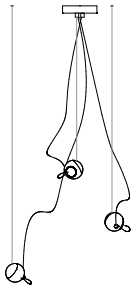

74.3 sculptural cable, adjustable length

74.19 sculptural cable, non-adjustable length

**Adjustable Length**

Each pendant comes standard with 3.5m of coaxial cable. Upcharge applies for lengths over 3.5m. Cable length can be adjusted on site. White, black or brushed nickel canopy..