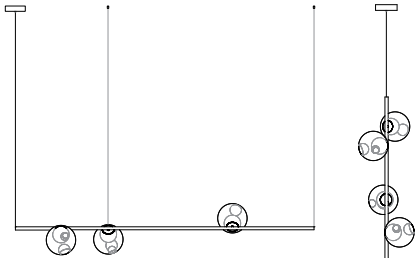

Made in Vancouver, Canada

28.3 ceiling mounted, 0.9m long

28.3 horizontal suspended, 1.8m long

28.6 vertical suspended

28.3 column, S

28.3 floor, 1.8m height