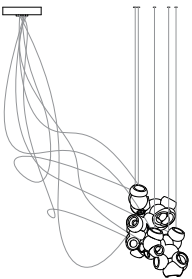

Made in Vancouver, Canada

100.7 sculptural cable, adjustable length

100.19 sculptural cable, non-adjustable length

**Adjustable Length**

Each pendant comes standard with 3.5m of coaxial cable. Upcharge applies for lengths over 3.5m. Cable length can be adjusted on site. White, black or brushed nickel canopy.