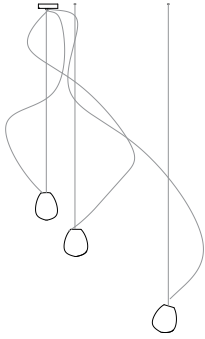

Made in Vancouver, Canada

73.3V sculptural cable , adjustable length

73.19V sculptural cable, non-adjustable length

**Adjustable Length**

Each pendant comes standard with 3.5m of coaxial cable. Upcharge applies for lengths over 3.5m. Cable length can be adjusted on site. White, black or brushed nickel canopy.