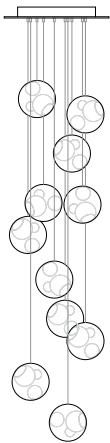

28

28 series uses a coaxial cable suspension system in a random configuration.

LED lamps and power supplies are included. Dimming type to be specified at time of order.

*28.1m requires a new build/suspended ceiling with remote mounted power supplies.

Remote mounted power supplies recommended for ease of long term maintenance. Installation to be done by certified personnel to ensure code compliance.

Recommended retail prices in EURO excluding VAT and brokerage fees.

Shipping costs not included, please refer to your region shipping price list for reference.

US Patent # D687,740
EU Patent # 001695834-001 to 004

Made in Vancouver, Canada

28.11 square random, non-adjustable length

Adjustable Length

Each pendant comes standard with 3m of coaxial cable. Upcharge applies for lengths over 3m. Cable length can be adjusted on site. White, black or brushed nickel canopy. 28.9 comes with white canopy.

28.1	Random	Single clear pendant, Ø116mm x 7mm round canopy	€700
28.1 deep	Random	Single clear pendant, Ø116mm x 40mm round canopy	€700
28.1m*	Random	Single clear pendant, Ø30mm round canopy	€700
28.3	Random	Three clear pendants, Ø152mm round canopy	€2,100
28.5	Random	Five clear pendants, Ø203mm round canopy	€3,500
28.7	Random	Seven clear pendants, Ø203mm round canopy	€4,900
28.9	Linear	Nine clear pendants, 1200 x 224mm rectangular canopy	€7,740

Non-Adjustable Length

Longest and shortest lengths are determined by client, Bocci fabricates all lengths between these measurements. Specified shortest and longest lengths are from the underside of the canopy to the underside of the pendant. There may be variance of ±50mm on specified shortest and longest lengths. Upcharge applies for cable lengths over 3m. White powder coated canopy included.

28.11	Random	Eleven clear pendants, 850 x 284mm rectangular canopy Eleven clear pendants, Ø600mm round canopy Eleven clear pendants, 508 x 508mm square canopy	€9,460
28.16	Random	Sixteen clear pendants, 1100 x 370mm rectangular canopy Sixteen clear pendants, 600 x 600mm square canopy	€13,760
28.20	Random	Twenty clear pendants, 1320 x 300mm rectangular canopy Twenty clear pendants, Ø755mm round canopy	€17,200
28.28	Random	Twenty-eight clear pendants, 1320 x 444mm rectangular canopy Twenty-eight clear pendants, 755 x 755mm square canopy	€24,080

Options

28	Lamp - LED (available in 2500K, 2700K, 3000K)	Included (please specify)
	Colour pendants (per pendant)	+€275
	28.1 - 28.7 canopy finish - white, black or brushed nickel	Included (please specify)
	Extra coaxial cable lengths (per pendant) - per 3m increment, max. 30m	+€30
	RAL colour canopy - 28.1 - 28.7 (up to 10 pieces, per colour) - 28.9 - 28.28 (per canopy, per colour)	+€1,800

Custom

28	Minimum 9 pendants	See custom price list