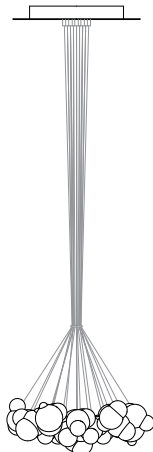

57

57 series uses a coaxial cable suspension system in a cluster configuration.

Minimum length for each cluster:

- 57.3 = 500mm
- 57.7 = 600mm
- 57.13 = 600mm
- 57.19 = 800mm
- 57.37 = 1100mm
- 57.61 = 1400mm

Lamps and power supplies are included. Dimming type to be specified at time of order.

Remote mounted power supplies recommended for ease of long term maintenance. Installation to be done by certified personnel to ensure code compliance.

Recommended retail prices in EURO excluding VAT and brokerage fees.

Shipping costs not included, please refer to your region shipping price list for reference.

US Patent # D796 732
EU Patent # 002268581-0001 to 0006

Made in Vancouver, Canada

57.19 cluster, non-adjustable length.

Adjustable Length

Each pendant comes standard with 3m of coaxial cable. Upcharge applies for lengths over 3m. Cable length can be adjusted on site. White, black or brushed nickel canopy included.

57.3	Cluster	Three grey or white opaline pendants, Ø152mm round canopy	€2,400
57.7	Cluster	Seven grey or white opaline pendants, Ø203mm round canopy	€5,600

Non-Adjustable Length

Longest lengths are determined by client. Specified longest lengths is from the underside of the canopy to the bottom of the pendant. Upcharge applies for cable lengths over 3m. White powder coated canopy included.

57.13	Cluster	Thirteen grey or white opaline pendants, Ø400mm round canopy	€12,480
57.19	Cluster	Nineteen grey or white opaline pendants, Ø501mm round canopy	€18,240
57.37	Cluster	Thirty-seven grey or white opaline pendants, Ø600mm canopy	€35,520
57.61	Cluster	Sixty-one grey or white opaline pendants, Ø707mm round canopy	€58,560

Options

57	Lamp - LED (available in 2500K, 2700K, 3000K)	Included (please specify)
	Grey or white opaline pendant	Included (please specify)
	Light or dark mirror pendant (per pendant)	+€175
	57.3 - 57.7 canopy finish - white, black or brushed nickel	Included (please specify)
	Extra coaxial cable lengths (per pendant) - per 3m increment, max. 30m	+€30
	RAL colour canopy - 57.3 - 57.7 (up to 10 pieces, per colour) - 57.13 - 57.61 (per canopy, per colour)	+€1,800