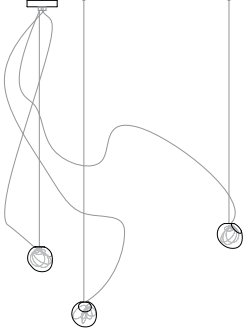

118.3 sculptural cable, adjustable length

118.19 sculptural cable, non-adjustable length

**Adjustable Length**

Each pendant comes standard with 3.5m of coaxial cable. Upcharge applies for lengths over 3.5m. Cable length can be adjusted on site. White, black or brushed nickel canopy.