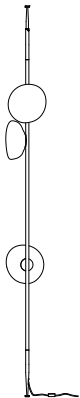

73.3 column, S