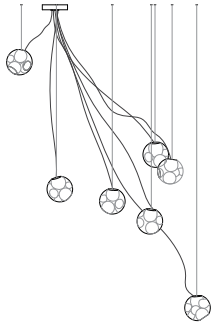

38V

38V series uses a flexible coaxial cable suspension system in a cluster configuration.

Pendant anchor kit included.

LED lamps and power supplies are included. Dimming type to be specified at time of order.

*38.1Vm requires a new build/suspended ceiling with remote mounted power supplies.

38.13V - 38.61V come with jack ring.

Remote mounted power supplies recommended for ease of long term maintenance. Installation to be done by certified personnel to ensure code compliance.

Recommended retail prices in EURO excluding VAT and brokerage fees.

Shipping costs not included, please refer to your region shipping price list for reference.

EU Patent # 002071019-001

Made in Vancouver, Canada

38.7V sculptural cable, adjustable length