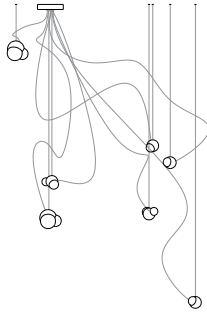

57

57 series uses a flexible coaxial cable suspension system in a cluster configuration.

Pendant anchor kit included.

Lamps and power supplies are included. Dimming type to be specified at time of order.

*57.1m requires a new build/suspended ceiling with remote mounted power supplies.

57.13 - 57.61 come with jack ring.

Remote mounted power supplies recommended for ease of long term maintenance. Installation to be done by certified personnel to ensure code compliance.

Recommended retail prices in EURO excluding VAT and brokerage fees.

Shipping costs not included, please refer to your region shipping price list for reference.

US Patent # D796 732
EU Patent # 002268581-0001 to 0006

Made in Vancouver, Canada

57.7 sculptural cable, adjustable length