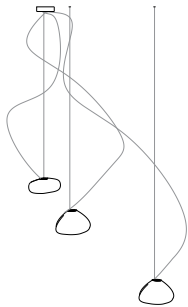

Made in Vancouver, Canada

73.3 sculptural cable, adjustable length

73.19 sculptural cable, non-adjustable length

**Adjustable Length**

Each pendant comes standard with 3.5m of coaxial cable. Upcharge applies for lengths over 3.5m. Cable length can be adjusted on site. White, black or brushed nickel canopy.