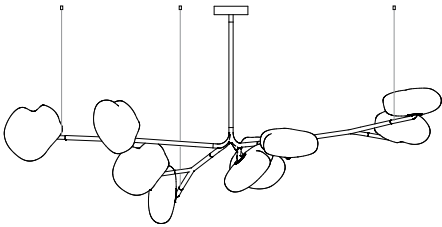

Made in Vancouver, Canada

73.9a.1 armature with pendant anchor kit

**Armature**

73.5a.1	Armature	Five clear pendants, 935mm height, with 500mm extender	€9,650
73.8a.1	Armature	Eight clear pendants, 890mm height, with 500mm extender	€12,800
73.8a.2	Armature	Eight clear pendants, 820mm height, with 500mm extender	€12,800
73.9a.1	Armature	Nine clear pendants, 1025mm height, with 500mm extender	€14,400
73.9a.2	Armature	Nine clear pendants, 1030mm height, with 500mm extender	€14,400
73.11a.1	Armature	Eleven clear pendants, 1025mm height, with 500mm extender	€17,600
73.11a.2	Armature	Eleven clear pendants, 1010mm height, with 500mm extender	€17,600
73.13a.1	Armature	Thirteen clear pendants, 1020mm height, with 500mm extender	€20,800
73.17a.1	Armature	Seventeen clear pendants, 960mm height, with 500mm extender	€27,200
73.20a.1	Armature	Twenty clear pendants, 955mm height, with 500mm extender	€32,000
73.23a.1	Armature	Twenty-three clear pendants, 1140mm height, with 500mm extender	€36,800
73.33a.1	Armature	Thirty-three clear pendants, 1500mm height, with 750mm extender	€52,800