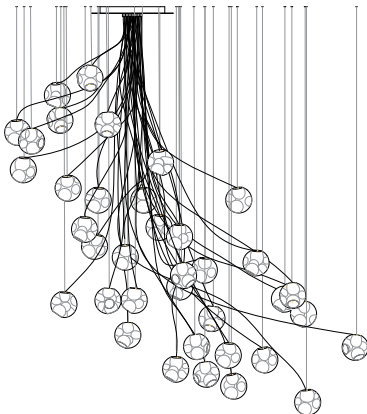

38.7V sculptural cable, adjustable length

38.37V sculptural cable, non-adjustable length

**Adjustable Length**

Each pendant comes standard with 3.5m of coaxial cable. Upcharge applies for lengths over 3.5m. Cable length can be adjusted on site. White, black or brushed nickel canopy.