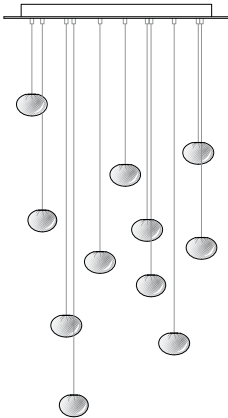

84

84 series uses a coaxial cable suspension system in a random configuration.

LED lamps and power supplies are included. Dimming type to be specified at time of order.

*84.1m requires a new build/suspended ceiling with remote mounted power supplies.

Remote mounted power supplies recommended for ease of long term maintenance. Installation to be done by certified personnel to ensure code compliance.

Recommended retail prices in EURO excluding VAT and brokerage fees.

Shipping costs not included, please refer to your region shipping price list for reference.

Worldwide patents issued and pending.
EU Patent # 00361144-0001 to 0004

Made in Vancouver, Canada

84.11 rectangle random, non-adjustable length

Adjustable Length

Each pendant comes standard with 3m of coaxial cable. Upcharge applies for lengths over 3m. Cable length can be adjusted on site. White, black or brushed nickel canopy. 84.9 comes with white powder coated canopy.

84.1	Random	Single pendant, Ø116mm x 7mm round canopy	€975
84.1 deep	Random	Single pendant, Ø116mm x 40mm round canopy	€975
84.1m*	Random	Single pendant, Ø30mm round canopy	€975
84.3	Random	Three pendants, Ø152mm round canopy	€2,925
84.5	Random	Five pendants, Ø203mm round canopy	€4,875
84.7	Random	Seven pendants, Ø203mm round canopy	€6,825
84.9	Linear	Nine pendants, 1200 x 224mm rectangular canopy	€10,215

Non-Adjustable Length

Longest and shortest lengths are determined by client, Bocci fabricates all lengths between these measurements. Specified shortest and longest lengths are from the underside of the canopy to the underside of the pendant. There may be variance of ±50mm on specified shortest and longest lengths. Upcharge applies for cable lengths over 3m. White powder coated canopy included.

84.11	Random	Eleven pendants, 850 x 284mm rectangular canopy Eleven pendants, 508 x 508mm square canopy	€12,485
84.14	Random	Fourteen pendants, 850 x 284mm rectangular canopy Fourteen pendants, Ø508mm round canopy	€15,890
84.20	Random	Twenty pendants, 1320 x 300mm rectangular canopy	€22,700
84.26	Random	Twenty-six pendants, 1000 x 335mm rectangular canopy Twenty-six pendants, Ø600mm round canopy Twenty-six pendants, 600 x 600mm square canopy	€29,510
84.36	Random	Thirty-six pendants, 1100 x 370mm rectangular canopy Thirty-six pendants, Ø755mm round canopy Thirty-six pendants, 755 x 755mm square canopy	€40,860

Options

84	Lamp - LED (available in 2500K, 2700K, 3000K)	Included (please specify)
	84.1 - 84.7 canopy finish - white, black or brushed nickel	Included (please specify)
	Extra coaxial cable lengths (per pendant) - per 3m increment, max. 30m	+€30
	RAL colour canopy - 84.1 - 84.7 (up to 10 pieces, per colour) - 84.9 - 84.36 (per canopy, per colour)	+€1,800

Custom

84	Minimum 9 pendants	See custom price list