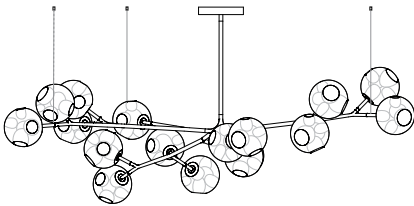

38Va

38V series armature system in black powder coated stainless steel.

LED lamps, power supplies, and pendant anchor kits are included. Dimming type to be specified at time of order.

The fixture can be leveled with white pendant anchor kit (included).

Standard armature comes with 500mm extender (except for 38.33Va.1).
38.33a.1 comes with 750mm extender.

Remote mounted power supplies recommended for ease of long term maintenance. Installation to be done by certified personnel to ensure code compliance.

Recommended retail prices in EURO excluding VAT and brokerage fees.

Shipping costs not included, please refer to your region shipping price list for reference.

EU Patent # 002071019-001

Made in Vancouver, Canada

38.17Va.1 armature with pendant anchor kit

Armature

38.5Va.1	Armature	Five clear pendants, 895mm height, with 500mm extender	€10,525
38.8Va.1	Armature	Eight clear pendants, 850mm height, with 500mm extender	€14,200
38.8Va.2	Armature	Eight clear pendants, 900mm height, with 500mm extender	€14,200
38.9Va.1	Armature	Nine clear pendants, 1005mm height, with 500mm extender	€15,975
38.9Va.2	Armature	Nine clear pendants, 990mm height, with 500mm extender	€15,975
38.11Va.1	Armature	Eleven clear pendants, 1010mm height, with 500mm extender	€19,525
38.11Va.2	Armature	Eleven clear pendants, 965mm height, with 500mm extender	€19,525
38.13Va.1	Armature	Thirteen clear pendants, 980mm height, with 500mm extender	€23,075
38.17Va.1	Armature	Seventeen clear pendants, 1055mm height, with 500mm extender	€30,175
38.20Va.1	Armature	Twenty clear pendants, 1015mm height, with 500mm extender	€35,500
38.23Va.1	Armature	Twenty-three clear pendants, 1185mm height, with 500mm extender	€40,825
38.33a.1	Armature	Thirty-three clear pendants, 1540mm height, with 750mm extender	€58,575

Options

38Va	Lamp - LED (available in 2500K, 2700K, 3000K)	Included (please specify)
38Va	Additional extender, maximum drop 2.5m	
	- 150mm	+€70
	- 250mm	+€90
	- 500mm	+€130
	- 750mm (includes two additional pendants)	+€2,300
	- 1200mm	+€180