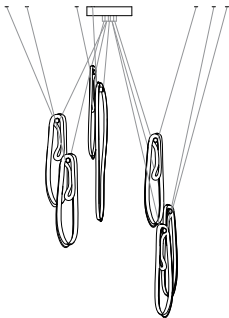

87.7 cluster with anchor kit

**Adjustable Length**

Each pendant comes standard with 3m of coaxial cable. Upcharge applies for lengths over 3m. Cable length can be adjusted on site. White, black or brushed nickel canopy.