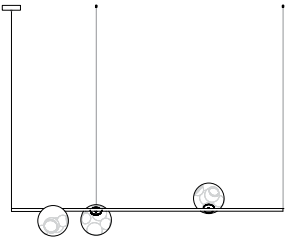

38V

LED lamps and power supplies are included. Dimming type to be specified at time of order. Column and floor come with built-in dimmer.

Remote mounted power supplies recommended for ease of long term maintenance. Installation to be done by certified personnel to ensure code compliance.

Recommended retail prices in EURO excluding VAT and brokerage fees.

Shipping costs not included, please refer to your region shipping price list for reference.

38V
EU Patent # 002071019-001

Made in Vancouver, Canada

38.3V ceiling mounted, 0.9m long

38.3V horizontal suspended, 1.8m long