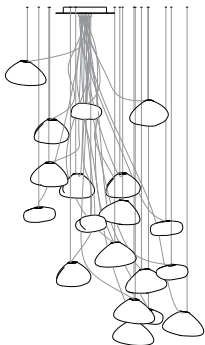

Made in Vancouver, Canada

73.3 sculptural cable, adjustable length

73.19 sculptural cable, non-adjustable length

**Adjustable Length**

Each pendant comes standard with 3.5m of coaxial cable. Upcharge applies for lengths over 3.5m. Cable length can be adjusted on site. White, black or brushed nickel canopy.