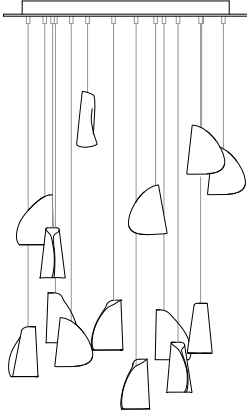

21

21 series uses a coaxial cable suspension system in a random configuration.

LED lamps and power supplies are included. Dimming type to be specified at time of order.

*21.1m requires a new build/suspended ceiling with remote mounted power supplies.

Remote mounted power supplies recommended for ease of long term maintenance. Installation to be done by certified personnel to ensure code compliance.

Recommended retail prices in EURO excluding VAT and brokerage fees.

Shipping costs not included, please refer to your region shipping price list for reference.

Worldwide patents issued and pending.

Made in Vancouver, Canada

21.14 random rectangle, non-adjustable length

Adjustable Length

Each pendant comes standard with 3m of coaxial cable. Upcharge applies for lengths over 3m. Cable length can be adjusted on site. White, black or brushed nickel canopy.

21.1	Random	Single white pendant, Ø116mm x 7mm round canopy	€450
21.1 deep	Random	Single white pendant, Ø116mm x 40mm round canopy	€450
21.1m*	Random	Single white pendant, Ø30mm round canopy	€450
21.3	Random	Three white pendants, Ø152mm round canopy	€1,350
21.5	Random	Five white pendants, Ø203mm round canopy	€2,250
21.7	Random	Seven white pendants, Ø203mm round canopy	€3,150

Non-Adjustable Length

Longest and shortest lengths are determined by client, Bocci fabricates all lengths between these measurements. Specified shortest and longest lengths are from the underside of the canopy to the underside of the pendant. There may be variance of +50mm on specified shortest and longest lengths. Upcharge applies for cable lengths over 3m. White powder coated canopy included.

21.11	Random	Eleven white pendants, 850 x 284mm rectangular canopy Eleven white pendants, 508 x 508mm square canopy	€6,710
21.14	Random	Fourteen white pendants, 850 x 284mm rectangular canopy Fourteen white pendants, Ø508mm round canopy	€8,540
21.21	Random	Twenty-one white pendants, 850 x 284mm rectangular canopy	€12,810
21.26	Random	Twenty-six white pendants, 1000 x 335mm rectangular canopy Twenty-six white pendants, Ø600mm round canopy	€15,860
21.36	Random	Thirty-six white pendants, 1100 x 370mm rectangular canopy Thirty-six white pendants, Ø755mm round canopy Thirty-six white pendants, 755 x 755mm square canopy	€21,960
21.50	Random	Fifty white pendants, 755 x 755mm square canopy	€30,500

Options

21	Lamp - LED (available in 2500K, 2700K, 3000K)	Included (please specify)
	21.1 - 21.7 canopy finish - white, black or brushed nickel	Included (please specify)
	Extra coaxial cable lengths (per pendant) - per 3m increment, max. 30m	+€30
	RAL colour canopy - 21.1 - 21.7 (up to 10 pieces, per colour) - 21.11 - 21.50 (per canopy, per colour)	+€1,800

Custom

21	Minimum 9 pendants	See custom price list