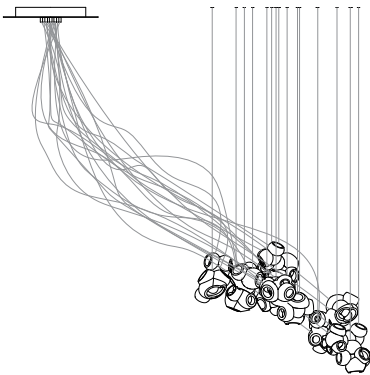

Made in Vancouver, Canada

100.7 sculptural cable, adjustable length

100.19 sculptural cable, non-adjustable length

**Adjustable Length**

Each pendant comes standard with 3.5m of coaxial cable. Upcharge applies for lengths over 3.5m. Cable length can be adjusted on site. White, black or brushed nickel canopy.