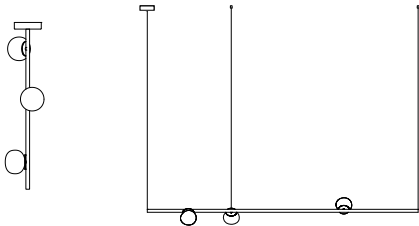

84/ 84V

LED lamps and power supplies are included. Dimming type to be specified at time of order. Column and floor come with built-in dimmer.

Remote mounted power supplies recommended for ease of long term maintenance. Installation to be done by certified personnel to ensure code compliance.

Recommended retail prices in EURO excluding VAT and brokerage fees.

Shipping costs not included, please refer to your region shipping price list for reference.

84/84V
US Patent Pending
EU Patent # 00361144-0001 to 0004

Made in Vancouver, Canada

84.3 ceiling mounted, 0.9m long

84.3 horizontal suspended, 1.8m long