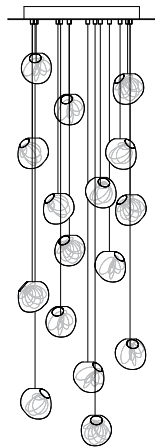

118

118 series uses a coaxial cable suspension system in a random configuration.

Lamps and power supplies are included. Dimming type to be specified at time of order.

*118.1m requires a new build/suspended ceiling with remote mounted power supplies.

Remote mounted power supplies recommended for ease of long term maintenance. Installation to be done by certified personnel to ensure code compliance.

Recommended retail prices in EURO excluding VAT and brokerage fees.

Shipping costs not included, please refer to your region shipping price list for reference.

Worldwide patents pending.

Made in Vancouver, Canada

118.16 square square, non-adjustable length

Adjustable Length

Each pendant comes standard with 3m of coaxial cable. Upcharge applies for lengths over 3m. Cable length can be adjusted on site. White, black or brushed nickel canopy. 118.9 comes with white canopy.

118.1	Random	Single clear pendant, Ø116mm x 7mm round canopy	€1,150
118.1 deep	Random	Single clear pendant, Ø116mm x 40mm round canopy	€1,150
118.1m*	Random	Single clear pendant, Ø30mm round canopy	€1,150
118.3	Random	Three clear pendants, Ø152mm round canopy	€3,450
118.5	Random	Five clear pendants, Ø203mm round canopy	€5,750
118.7	Random	Seven clear pendants, Ø203mm round canopy	€8,050
118.9	Linear	Nine clear pendants, 1200 x 224mm rectangular canopy	€11,790

Non-Adjustable Length

Longest and shortest lengths are determined by client, Bocci fabricates all lengths between these measurements. Specified shortest and longest lengths are from the underside of the canopy to the underside of the pendant. There may be variance of ±50mm on specified shortest and longest lengths. Upcharge applies for cable lengths over 3m. White powder coated canopy included.

118.11	Random	Eleven clear pendants, 850 x 284mm rectangular canopy Eleven clear pendants, Ø600mm round canopy Eleven clear pendants, 508 x 508mm square canopy	€14,410
118.16	Random	Sixteen clear pendants, 1100 x 370mm rectangular canopy Sixteen clear pendants, 600 x 600mm square canopy	€20,960
118.20	Random	Twenty clear pendants, 1320 x 300mm rectangular canopy Twenty clear pendants, Ø755mm round canopy	€26,200
118.28	Random	Twenty-eight clear pendants, 1320 x 444mm rectangular canopy Twenty-eight clear pendants, 755 x 755mm square canopy	€36,680

Options

118	Lamp - LED (available in 2500K, 2700K, 3000K)	Included (please specify)
	118.1 - 118.7 canopy finish - white, black or brushed nickel	Included (please specify)
	Extra coaxial cable lengths (per pendant) - per 3m increment, max. 30m	+€30
	RAL colour canopy - 118.1 - 118.7 (up to 10 pieces, per colour) - 118.9 - 118.28 (per canopy, per colour)	+€1,800

Custom

118	Minimum 9 pendants	See custom price list