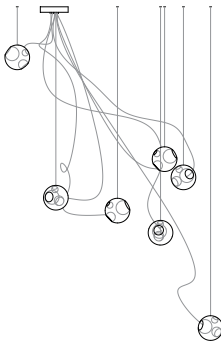

28

28 series uses a flexible coaxial cable suspension system in a cluster configuration.

Pendant anchor kit included.

LED lamps and power supplies are included. Dimming type to be specified at time of order.

*28.1m requires a new build/suspended ceiling with remote mounted power supplies.

28.13 - 28.61 come with jack ring.

Remote mounted power supplies recommended for ease of long term maintenance. Installation to be done by certified personnel to ensure code compliance.

Recommended retail prices in EURO excluding VAT and brokerage fees.

Shipping costs not included, please refer to your region shipping price list for reference.

US Patent # D687,740
EU Patent # 001695834-001 to 004

Made in Vancouver, Canada

28.7 sculptural cable, adjustable length