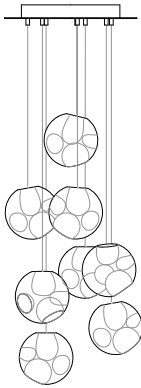

38.8V round random, non-adjustable length

Adjustable Length

Each pendant comes standard with 3m of coaxial cable. Upcharge applies for lengths over 3m. Cable length can be adjusted on site. White, black or brushed nickel canopy.

38.1 V	Random	Single clear pendant, Ø116mm x 7mm round canopy	€975
38.1V deep	Random	Single clear pendant, Ø116mm x 40mm round canopy	€975
38.1Vm*	Random	Single clear pendant, Ø30mm round canopy	€975
38.3V	Random	Three clear pendants, Ø203mm round canopy	€2,925

Non-Adjustable Length

Longest and shortest lengths are determined by client, Bocci fabricates all lengths between these measurements. Specified shortest and longest lengths are from the underside of the canopy to the underside of the pendant. There may be variance of ±50mm on specified shortest and longest lengths. Upcharge applies for cable lengths over 3m. White powder coated canopy included.

38.8V	Random	Eight clear pendants, 850 x 284mm rectangular canopy Eight clear pendants, Ø508mm round canopy	€9,080
38.11V	Random	Eleven clear pendants, 1000 x 370mm rectangular canopy Eleven clear pendants, Ø600mm round canopy	€12,485
38.20V	Random	Twenty clear pendants, 1320 x 444mm rectangular canopy Twenty clear pendants, Ø755mm round canopy Twenty clear pendants, 755 x 755mm square canopy	€22,700

Options

38V	Lamp - LED (available in 2500K, 2700K, 3000K)	Included (please specify)
	38.1V - 38.3V canopy finish - white, black or brushed nickel	Included (please specify)
	Extra coaxial cable lengths (per pendant) - per 3m increment, max. 30m	+€30
	RAL colour canopy - 38.1V - 38.3V (up to 10 pieces, per colour) - 38.8V - 38.20V (per canopy, per colour)	+€1,800

Custom

38	Minimum 9 pendants	See custom price list