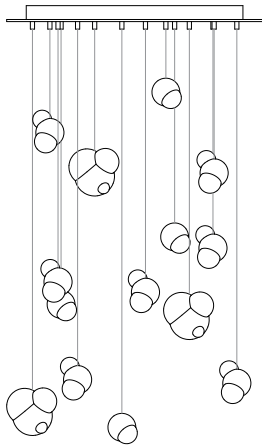

57

57 series uses a coaxial cable suspension system in a random configuration.

Lamps and power supplies are included. Dimming type to be specified at time of order.

*57.1m requires a new build/suspended ceiling with remote mounted power supplies.

Remote mounted power supplies recommended for ease of long term maintenance. Installation to be done by certified personnel to ensure code compliance.

Recommended retail prices in EURO excluding VAT and brokerage fees.

Shipping costs not included, please refer to your region shipping price list for reference.

US Patent # D796 732
EU Patent # 002268581-0001 to 0006

Made in Vancouver, Canada

57.14 rectangle random, non-adjustable length

Adjustable Length

Each pendant comes standard with 3m of coaxial cable. Upcharge applies for lengths over 3m. Cable length can be adjusted on site. White, black or brushed nickel canopy.

57.1	Random	Single grey or white opaline pendant, Ø116mm x 7mm round canopy	€800
57.1 deep	Random	Single grey or white opaline pendant, Ø116mm x 40mm round canopy	€800
57.1m*	Random	Single grey or white opaline pendant, Ø30mm round canopy	€800
57.3	Random	Three grey or white opaline pendants, Ø152mm round canopy	€2,400
57.5	Random	Five grey or white opaline pendants, Ø203mm round canopy	€4,000
57.7	Random	Seven grey or white opaline pendants, Ø203mm round canopy	€5,600

Non-Adjustable Length

Longest and shortest lengths are determined by client, Bocci fabricates all lengths between these measurements. Specified shortest and longest lengths are from the underside of the canopy to the underside of the pendant. There may be variance of ±50mm on specified shortest and longest lengths. Upcharge applies for cable lengths over 3m. White powder coated canopy included.

57.11	Random	Eleven grey or white opaline pendants, 850 x 284mm rectangular canopy Eleven grey or white opaline pendants, 508 x 508mm square canopy	€10,560
57.14	Random	Fourteen grey or white opaline pendants, 850 x 284mm rectangular canopy Fourteen grey or white opaline pendants, Ø508mm round canopy	€13,440
57.20	Random	Twenty grey or white opaline pendants, 1320 x 300mm rectangular canopy	€19,200
57.26	Random	Twenty-six grey or white opaline pendants, 1000 x 335mm rectangular canopy Twenty-six grey or white opaline pendants, Ø600mm round canopy Twenty-six grey or white opaline pendants, 600 x 600mm square canopy	€24,960
57.36	Random	Thirty-six grey or white opaline pendants, 1100 x 370mm rectangular canopy Thirty-six grey or white opaline pendants, Ø755mm round canopy Thirty-six grey or white opaline pendants, 755 x 755mm square canopy	€34,560

Options

57	Lamp - LED (available in 2500K, 2700K, 3000K)	Included (please specify)
	Grey or white opaline pendant	Included (please specify)
	Light or dark mirror pendant (per pendant)	+€175
	57.1 - 57.7 canopy finish - white, black or brushed nickel	Included (please specify)
	Extra coaxial cable lengths (per pendant) - per 3m increment, max. 30m	+€30
	RAL colour canopy - 57.1 - 57.7 (up to 10 pieces, per colour) - 57.11 - 57.36 (per canopy, per colour)	+€1,800

Custom

57	Minimum 9 pendants	See custom price list