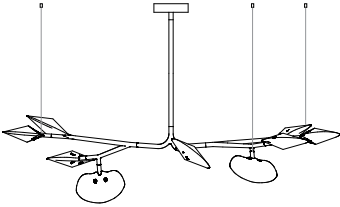

16a

16 series armature system in black powder coated stainless steel.

LED lamps, power supplies, and pendant anchor kits are included. Dimming type to be specified at time of order.

The fixture can be leveled with white pendant anchor kit (included).

Standard armature comes with 500mm extender (except for 16.33a.1).
16.33a.1 comes with 750mm extender.

Remote mounted power supplies recommended for ease of long term maintenance. Installation to be done by certified personnel to ensure code compliance.

Recommended retail prices in EURO excluding VAT and brokerage fees.

Shipping costs not included, please refer to your region shipping price list for reference.

US patent # D754,911
EU patent #002672774 - 0001 to 0012

Made in Vancouver, Canada

16.9a.2 armature with pendant anchor kit

Armature

16.5a.1	Armature	Five pendants, 840mm height, with 500mm extender	€9,900
16.8a.1	Armature	Eight pendants, 780mm height, with 500mm extender	€13,200
16.8a.2	Armature	Eight pendants, 835mm height, with 500mm extender	€13,200
16.9a.1	Armature	Nine pendants, 1000mm height, with 500mm extender	€14,850
16.9a.2	Armature	Nine pendants, 935mm height, with 500mm extender	€14,850
16.11a.1	Armature	Eleven pendants, 1005mm height, with 500mm extender	€18,150
16.11a.2	Armature	Eleven pendants, 905mm height, with 500mm extender	€18,150
16.13a.1	Armature	Thirteen pendants, 915mm height, with 500mm extender	€21,450
16.17a.1	Armature	Seventeen pendants, 975mm height, with 500mm extender	€28,050
16.20a.1	Armature	Twenty pendants, 950mm height, with 500mm extender	€33,000
16.23a.1	Armature	Twenty-three pendants, 1130mm height, with 500mm extender	€37,950
16.33a.1	Armature	Thirty-three pendants, 1490mm height, with 750mm extender	€54,450

Options

16a	Lamp - LED (available in 2500K, 2700K, 3000K)	Included (please specify)
	Colour pendants (per pendant) - grey 1, grey 2, white 1 or white 2	Included (please specify)
	Additional extender, maximum drop for all fixtures 2.5m	
	- 150mm	+€70
	- 250mm	+€90
	- 500mm	+€130
	- 750mm (includes two additional pendants)	+€2,050
	- 1200mm	+€180