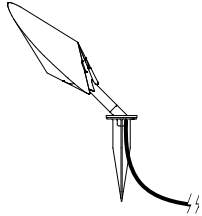

Ground

Ground is designed to be mounted on the ground to illuminate outdoor areas and pathways.

LED lamps and power supplies. Dimming type to be specified at time of order.

Install power supplies remotely in a close, accessible, water tight and hidden location for ease of long term maintenance.

Recommended retail prices in EURO excluding VAT and brokerage fees.

Shipping costs not included, please refer to your region shipping price list for reference.

US patent # D754,911
EU patent #002672774 - 0001 to 0012

Made in Vancouver, Canada

16 ground

Armature

16g	Ground	Single pendant	€850

Options

16g	Lamp - LED (available in 2500K, 2700K, 3000K)	Included (please specify)
	Colour pendants (per pendant) - grey 1, grey 2, white 1 or white 2	Included (please specify)