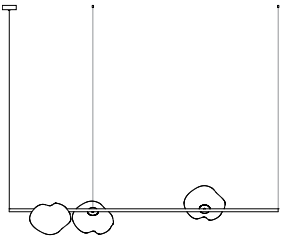

Made in Vancouver, Canada

73.3 ceiling mounted, 0.9m long

73.3 horizontal suspended, 1.8m long

73.3 column, S

73.3 floor, 1.8m height