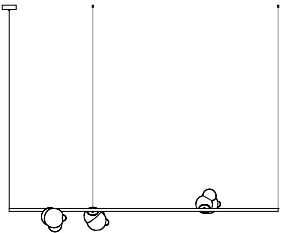

Made in Vancouver, Canada

57.3 ceiling mounted, 0.9m long

57.3 horizontal suspended, 1.8m long

57.3 column, S

57.3 floor, 1.8m height