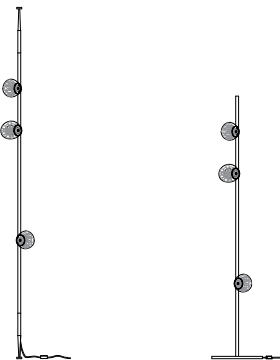

118.3 column, S

118.3 floor, 1.8m height

Ceiling Mounted

Each pendant comes standard with 3m of coaxial cable. Upcharge applies for lengths over 3m. Cable length can be adjusted on site. White, black or brushed nickel canopy. 118.9 comes with white canopy. Ø94mm x 6mm canopy available for remote power supply. *118.12 ceiling mounted requires remote mounted power supplies.

118.3	Ceiling mounted	Three clear pendants, 0.9m long with Ø142mm round canopy	€5,310
118.3	Ceiling mounted	Three clear pendants, 1.8m long with Ø142mm round canopy	€5,310
118.6	Ceiling mounted	Six clear pendants, 1.8m long with Ø142mm round canopy	€10,620
118.9	Ceiling mounted	Nine clear pendants, 2.7m long with Ø142mm round canopy	€15,930
118.12*	Ceiling mounted	Twelve clear pendants, 3.7m long with Ø94mm round canopy	€21,240

Suspended

Suspended stem fixtures are made of brass and come in an unlacquered brushed brass finish or a powder-coated black finish. Ø94mm x 6mm canopy available for remote mounted power supply.

118.3	Suspended - horizontal	Three clear pendants, 0.9m long with Ø116mm round canopy	€5,310
118.3	Suspended - horizontal	Three clear pendants, 1.8m long with Ø116mm round canopy	€5,310
118.6	Suspended - horizontal	Six clear pendants, 1.8m long with Ø116mm round canopy	€10,620

Column

Stem columns come in unlacquered brushed brass or black powder-coated finish. The spring loaded spike system allows for both vertical and angled installation.

118.3	Column	Three clear pendants, adjustable length - available in S, M, L	€4,845

Floor

Stem floor lamps come in an unlacquered brushed brass or black powder coated finish.

118.3	Floor	Three clear pendants, 0.9m height with Ø350mm round base	€4,845
118.3	Floor	Three clear pendants, 1.8m height with Ø350mm round base	€4,845
118.6	Floor	Six clear pendants, 1.8m height with Ø350mm round base	€9,690