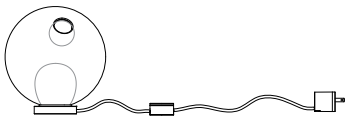

Table Light

The table light comes with an integral dimming system housed within a sleek brass cylinder. The black fabric cord is semi-rigid and may be sculpted to add form.

LED lamps and power cord are included.
Dimmable with built-in dial control.

Recommended retail prices in EURO excluding VAT and brokerage fees.

Shipping costs not included, please refer to your region shipping price list for reference.

28
US Patent # D687,740
EU Patent # 001695834-001 to 004

38V
EU Patent # 002071019-001

44
US Patent # D776,856
EU Patent # 002840975-0001-0003

57
US Patent # D796 732
EU Patent # 002268581-0001 to 0006

73
US Patent # D762,323 S
EU Patent # 002633230-0001 - 0003

84/84V
US Patent Pending
EU Patent # 00361144-0001 to 0004

100
US D1027 281S
EU Patent # 008526131-0001

118
Worldwide patents pending

Made in Vancouver, Canada

28 table light

Table Light

28t	Table light	Single clear pendant, Ø75mm base	€560
	Table light	Single colour pendant, Ø75mm base	€780
38Vt	Table light	Single clear pendant, Ø75mm base	€780
44t	Table light	Single aluminum pendant, Ø75mm base	€1,375
57t	Table light	Single grey or white opaline pendant, Ø75mm base	€640
	Table light	Single light or dark mirror pendant, Ø75mm base	€780
73t	Table light	Single clear pendant, Ø75mm base	€640
	Table light	Single grey pendant, Ø75mm base - grey 1, grey 2, grey 3	€780
84t	Table light	Single white pendant, Ø75mm base	€780
84Vt	Table light	Single white pendant, Ø75mm base	€780
100t	Table light	Single clear pendant, Ø75mm base	€780
	Table light	Single grey pendant, Ø75mm base	€920
118t	Table light	Single white pendant, Ø75mm base	€920

Options

Lamp - LED (available in 2500K, 2700K, 3000K)	Included (please specify)
Plug types - Type A, 110V - Type C, 230V - Type G, 230V - Type I - 230V	Included (please specify)