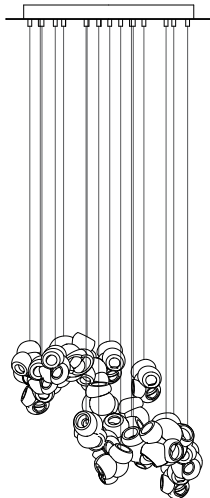

100

100 series uses a coaxial cable suspension system in a random configuration.

LED lamps and power supplies are included. Dimming type to be specified at time of order.

*100.1m requires a new build/suspended ceiling with remote mounted power supplies.

Remote mounted power supplies recommended for ease of long term maintenance. Installation to be done by certified personnel to ensure code compliance.

Recommended retail prices in EURO excluding VAT and brokerage fees.

Shipping costs not included, please refer to your region shipping price list for reference.

US D1027 281S
EU Patent # 008526131-0001

Made in Vancouver, Canada

100.20 round random, non-adjustable length

Adjustable Length

Each pendant comes standard with 3m of coaxial cable. Upcharge applies for lengths over 3m. Cable length can be adjusted on site. White, black or brushed nickel canopy.

100.1	Random	Single clear pendant, Ø116mm x 7mm round canopy	€975
100.1 deep	Random	Single clear pendant, Ø116mm x 40mm round canopy	€975
100.1m*	Random	Single clear pendant, Ø30mm round canopy	€975
100.3	Random	Three clear pendants, Ø152mm round canopy	€2,925
100.5	Random	Five clear pendants, Ø203mm round canopy	€4,875
100.7	Random	Seven clear pendants, Ø203mm round canopy	€6,825

Non-Adjustable Length

Longest and shortest lengths are determined by client, Bocci fabricates all lengths between these measurements. Specified shortest and longest lengths are from the underside of the canopy to the underside of the pendant. There may be variance of ±50mm on specified shortest and longest lengths. Upcharge applies for cable lengths over 3m. White powder coated canopy included.

100.11	Random	Eleven clear pendants, 850 x 284mm rectangular canopy Eleven clear pendants, Ø600mm round canopy Eleven clear pendants, 508 x 508mm square canopy	€12,485
100.16	Random	Sixteen clear pendants, 1100 x 370mm rectangular canopy Sixteen clear pendants, 600 x 600mm square canopy	€18,160
100.20	Random	Twenty clear pendants, 1320 x 300mm rectangular canopy Twenty clear pendants, Ø755mm round canopy	€22,700
100.28	Random	Twenty-eight clear pendants, 1320 x 444mm rectangular canopy Twenty-eight clear pendants, 755 x 755mm square canopy	€31,780

Options

100	Lamp - LED (available in 2500K, 2700K, 3000K)	Included (please specify)
	Grey or pink pendants (per pendant)	+€175
	100.1 - 100.7 canopy finish - white, black or brushed nickel	Included (please specify)
	Extra coaxial cable lengths (per pendant) - per 3m increment, max. 30m	+€30
	RAL colour canopy - 100.1 - 100.7 (up to 10 pieces, per colour) - 100.11 - 100.28 (per canopy, per colour)	+€1,800

Custom

100	Minimum 9 pendants	See custom price list