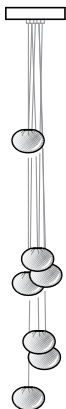

84.7 cluster column

Adjustable Length

Each pendant comes standard with 3m of coaxial cable. Upcharge applies for lengths over 3m. Cable length can be adjusted on site. White, black or brushed nickel canopy included.

84.3	Cluster	Three pendants, Ø152mm round canopy	€2,925
84.3	Cluster Column	Three pendants, Ø152mm round canopy	€2,925
84.7	Cluster	Seven pendants, Ø203mm round canopy	€6,825
84.7	Cluster Column	Seven pendants, Ø203mm round canopy	€6,825

Non-Adjustable Length

Longest and shortest lengths are determined by client, Bocci fabricates all lengths between these measurements. Specified shortest and longest lengths are from the underside of the canopy to the bottom of the pendant. There may be variance of ±50mm on specified shortest and longest lengths. Upcharge applies for cable lengths over 3m. White powder coated canopy included.

84.13	Cluster	Thirteen pendants, Ø400mm round canopy	€14,755
84.13	Cluster Column	Thirteen pendants, Ø400mm round canopy	€14,755
84.19	Cluster	Nineteen pendants, Ø501mm round canopy	€21,565
84.19	Cluster Column	Nineteen pendants, Ø501mm round canopy	€21,565
84.37	Cluster	Thirty-seven pendants, Ø600mm canopy	€41,995
84.37	Cluster Column	Thirty-seven pendants, Ø600mm canopy	€41,995
84.61	Cluster	Sixty-one pendants, Ø707mm round canopy	€69,235
84.61	Cluster Column	Sixty-one pendants, Ø707mm round canopy	€69,235

Options

84	Lamp - LED (available in 2500K, 2700K, 3000K)	Included (please specify)
	84.3 - 84.7 canopy finish - white, black or brushed nickel	Included (please specify)
	Extra coaxial cable lengths (per pendant) - per 3m increment, max. 30m	+€30
	RAL colour canopy - 84.3 - 84.7 (up to 10 pieces, per colour) - 84.13 - 84.61 (per canopy, per colour)	+€1,800