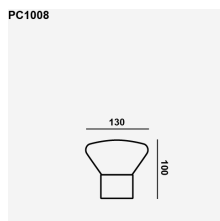

HERUNTERLADEN
TEILEN SIE

PC	PC1008
NAME	CANDLEHOLDER
PREIS A	78
PREIS B	98
PREIS C	-

WICHTIG:

DIE PREISKATEGORIE RICHTET SICH NACH WAHL DER AUSFÜHRUNG VON HOLZTEILEN.
MUFFINS KERZENHALTER WERDEN IN VIELFACHEN VON ACHT VERKAUFT. MINDESTBESTELLUNG VON 8 STÜCK PRO AUSFÜHRUNG.

TECHNISCHE EINZELHEITEN:

GLASFARBE

transparentes Glas
rauchgrau - transparentes Glas
rauchbraun - transparentes Glas
opalglas - transparentes Glas
bernstein - transparentes Glas
cognac - transparentes Glas
violett - transparentes Glas
orange - transparentes Glas
hellrosa - transparentes Glas

BASIS

- **A** Europäische Eiche - Nanolack farblos
  Europäische Eiche - schwarz gebeizt
- **B** Amerikanischer Nussbaum - natur gewachst

[ZURÜCK ZUM INDEX](#)

Herunterladen:

[WWW](#)

[MORE INFO](#)

[PHOTOS](#)

[INSTALLATION MANUAL](#)

[DATASHEETS](#)

[3DS](#)

[DWG](#)

[SKETCH UP](#)

[LDT](#)