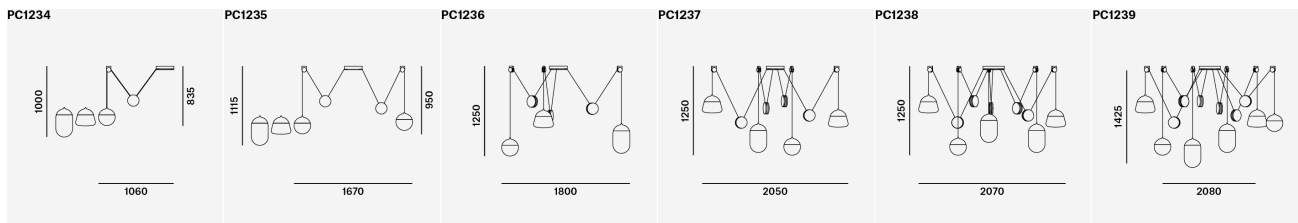

HERUNTERLADEN
TEILEN SIE

PC	PC1234	PC1235	PC1236	PC1237	PC1238	PC1239
NAME	1	2	3	4	5	6
PREIS A	1 476	2 309	3 097	3 943	5 299	6 384
PREIS B	-	-	-	-	-	-
PREIS C	-	-	-	-	-	-
ZUSCHLÄGE (NET)						
DIM	+ 45	+ 45	+ 45	+ 45	+ 45	+ 45
DIM (TW)	+ 65	+ 65	+ 65	+ 65	+ 65	+ 65