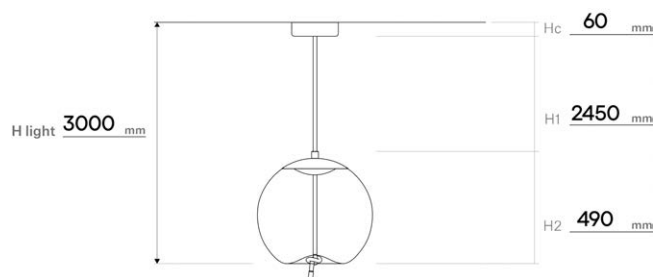

BILDICHE DARSTELLUNG

Der Preis der Pendelleuchte umfasst eine Standardlänge des Seils, die dem Wert H1 in der Abbildung entspricht. Zum Seil wird immer eine Reserve hinzugefügt - Hc. Die Werte H1 und Hc für eine bestimmte Leuchte finden Sie auf www.mybrokis.cz. Der Aufpreis für 1m Seil-Länge ist in der nachstehenden Tabelle angegeben. Es ist ein Nettopreis, der zum Endpreis der Leuchte (nach Abzug des Rabatts) hinzugerechnet wird. Längen über 5m müssen von BROKIS individuell vereinbart und bepreist werden.

FAMILIE	PC	STANDARDLÄNGE IN CM (H1)	SEIL FÜR 1M EXTRA (NET)
KNOT SMALL	PC1035 - SMALL SFERA	264	72
KNOT SMALL	PC1037 - SMALL DISCO	279,5	72
KNOT SMALL	PC1036 - SMALL UOVO	265	72
KNOT SMALL	PC1034 - SMALL CILINDRO	266	72
KNOT	PC1016 - SFERA	245	90
KNOT	PC1017 - DISCO	270,5	90
KNOT	PC1018 - UOVO	246	90
KNOT	PC1019 - CILINDRO	248	90

[ZURÜCK ZUM INDEX](#)

KONTAKT:

tel.: +420 567 211 517
email: info@brokis.cz

BROKIS
Španielova 1315/25, Praha 6, 163 00
Czech Republic

ID: 64940799
VAT: CZ64940799

www.brokis.cz