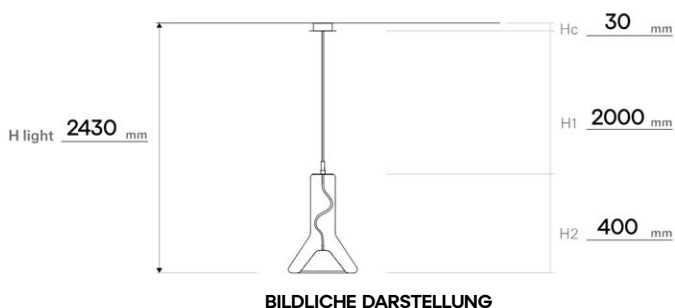

STANDARD KABELLÄNGEN VON PENDELLEUCHTEN UND AUFSCHLÄGE FÜR SONDER LÄNGEN

Der Preis der Pendelleuchte umfasst eine Standardlänge des Kabels oder Stahldrahts, die dem Wert H1 in der Abbildung entspricht. Zum Kabel wird immer eine Reserve hinzugefügt - Hc. Die Werte H1 und Hc für eine bestimmte Leuchte finden Sie auf www.mybrokis.cz. Der Aufpreis für Kabellängen bis zu 5 m ist in der nachstehenden Tabelle angegeben. Es ist ein Nettopreis, der zum Endpreis der Leuchte (nach Abzug des Rabatts) hinzugerechnet wird. Kabellängen über 5 m müssen von BROKIS individuell vereinbart und bepreist werden.

FAMILIE	PC	STANDARDLÄNGE IN CM (H1)	EXTRA KABEL BIS 5M (NET)
MUFFINS	PC986, PC865, PC851	200	36
SHADOWS	PC894, PC895, PC896, PC897	200	30
SHADOWS	PC891, PC929, PC931	200	120
SHADOWS	PC921	200	240
SHADOWS XL	PC911, PC939, PC940, PC976	200	30
SHADOWS XL	PC1000	200	120
SHADOWS EXTERIOR	PC1160, PC1161, PC1162, PC1163	200	30
CAPSULA	PC937	200	48
CAPSULA	PC943	200	144
CAPSULA	PC966	200	240
WHISTLE	PC952, PC953	200	30
WHISTLE	PC961	200	84
NIGHT BIRDS	PC962, PC963, PC964	200	30
NIGHT BIRDS MINI	PC1385, PC1386, PC1387	200	30
NIGHT BIRDS EXTERIOR	PC1111, PC1112, PC1113	200	30
PURO SOLO	PC1155, PC1122, PC1123, PC1124	200	30
PURO SOLO	PC1156, PC1125, PC1126, PC1127	200	60
PURO SINGLE	PC1157, PC1013, PC1014, PC1015, PC1121	200	30
PURO SINGLE	PC1158, PC1010, PC1011, PC1012	200	60
PURO ECLECTIC	PC1114, PC1115	200	108
PURO CONTOUR	PC1133, PC1118	200	108
PURO CONTOUR	PC1057, PC1073	200	144
PURO CONTOUR	PC1135, PC1119	200	180
PURO CONTOUR	PC1137, PC1120	200	216

[ZURÜCK ZUM INDEX](#)

KONTAKT:

tel.: +420 567 211 517
email: info@brokis.cz

BROKIS
Španielova 1315/25, Praha 6, 163 00
Czech Republic

ID: 64940799
VAT: CZ64940799

www.brokis.cz