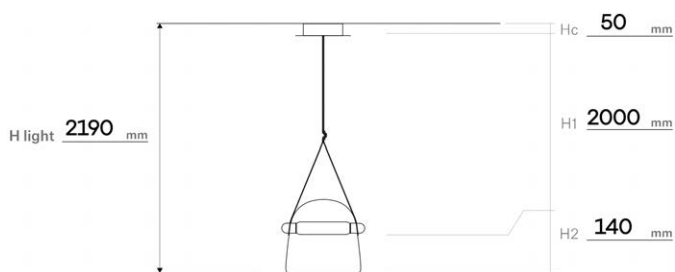

STANDARD KABELLÄNGEN VON PENDELLEUCHTEN UND AUFSCHLÄGE FÜR SONDER LÄNGEN

BILDICHE DARSTELLUNG

Der Preis der Pendelleuchte umfasst eine Standardlänge des Riemen, die dem Wert H1 in der Abbildung entspricht. Zum Riemen wird immer eine Reserve hinzugefügt - Hc. Die Werte H1 und Hc für eine bestimmte Leuchte finden Sie auf www.mybrokis.cz. Der Aufpreis für 1m Riemen-Länge ist in der nachstehenden Tabelle angegeben. Es ist ein Nettopreis, der zum Endpreis der Leuchte (nach Abzug des Rabatts) hinzugerechnet wird. Längen über 5 m müssen von BROKIS individuell vereinbart und bepreist werden.

FAMILIE	PC	STANDARDLÄNGE IN CM (H1)	RIEMEN FÜR 1M EXTRA (NET)
MONA MEDIUM	PC979 - MEDIUM PENDENT	200	83
MONA LARGE	PC938 - LARGE PENDENT	200	94
MONA XL	PC1030 - XL PENDENT	200	108