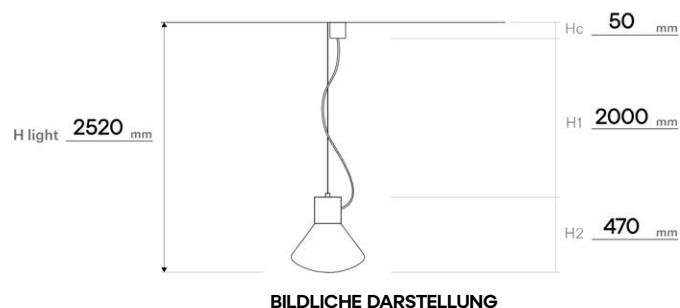

STANDARD KABELLÄNGEN VON PENDELLEUCHTEN UND AUFSCHLÄGE FÜR SONDER LÄNGEN

Der Preis der Pendelleuchte umfasst eine Standardlänge des Kabels oder Stahldrahts, die dem Wert H1 in der Abbildung entspricht. Zum Kabel wird immer eine Reserve hinzugefügt - Hc. Die Werte H1 und Hc für eine bestimmte Leuchte finden Sie auf www.mybrokis.cz. Der Aufpreis für Kabellängen bis zu 5 m ist in der nachstehenden Tabelle angegeben. Es ist ein Nettopreis, der zum Endpreis der Leuchte (nach Abzug des Rabatts) hinzugerechnet wird. Kabellängen über 5 m müssen von BROKIS individuell vereinbart und bepreist werden.

FAMILIE	PC	STANDARDLÄNGE IN CM (H1)	EXTRA KABEL BIS 5M (NET)
MUFFINS	PC986, PC865, PC851	200	36
SHADOWS	PC894, PC895, PC896, PC897	200	30
SHADOWS	PC891, PC929, PC931	200	120
SHADOWS	PC921	200	240
SHADOWS XL	PC911, PC939, PC940, PC976	200	30
SHADOWS XL	PC1000	200	120
SHADOWS EXTERIOR	PC1160, PC1161, PC1162, PC1163	200	30
CAPSULA	PC937	200	48
CAPSULA	PC943	200	144
CAPSULA	PC966	200	240
WHISTLE	PC952, PC953	200	30
WHISTLE	PC961	200	84
NIGHT BIRDS	PC962, PC963, PC964	200	30
NIGHT BIRDS MINI	PC1385, PC1386, PC1387	200	30
NIGHT BIRDS EXTERIOR	PC1111, PC1112, PC1113	200	30
PURO SOLO	PC1155, PC1122, PC1123, PC1124	200	30
PURO SOLO	PC1156, PC1125, PC1126, PC1127	200	60
PURO SINGLE	PC1157, PC1013, PC1014, PC1015, PC1121	200	30
PURO SINGLE	PC1158, PC1010, PC1011, PC1012	200	60
PURO ECLECTIC	PC1114, PC1115	200	108
PURO CONTOUR	PC1133, PC1118	200	108
PURO CONTOUR	PC1057, PC1073	200	144
PURO CONTOUR	PC1135, PC1119	200	180
PURO CONTOUR	PC1137, PC1120	200	216

[ZURÜCK ZUM INDEX](#)

KONTAKT:

tel.: +420 567 211 517
email: info@brokis.cz

BROKIS
Španielova 1315/25, Praha 6, 163 00
Czech Republic

ID: 64940799
VAT: CZ64940799

www.brokis.cz