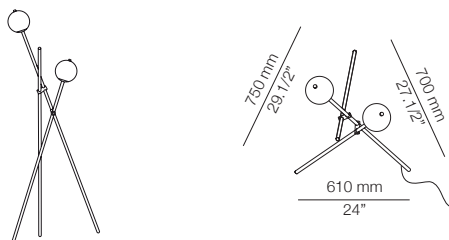

TABLE KIT
123768922

FINISHES
92 MNK

EURO €
142

LECTERN KIT
123768923

FINISHES
92 MNK

EURO €
114