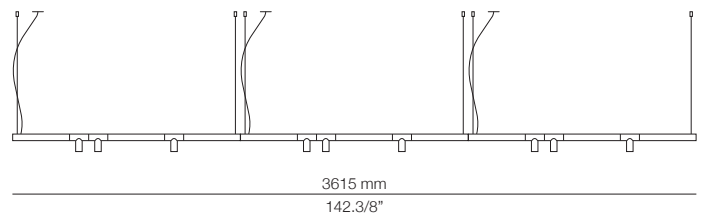

123915002

Union KIT for more than one Morse

EURO €

19

NÈBULA

NEB_3133

FEATURES

LED up to 3x20W
E27 / 120V - 240V
Dimmable when using dim. lamps

FINISHES

74 WH

EURO €

466

Available until end of stock