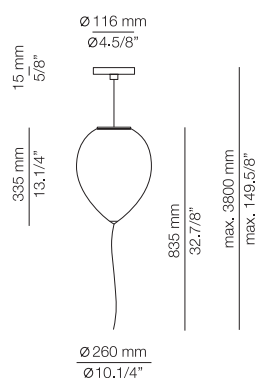

BALLOON

BAL_3055S - WITH SURFACE CANOPY

FEATURES

LED up to 20W
E27 / 120V - 240V
Dimmable when using dim. lamps

FINISHES

74 WH

EURO €
353

Product includes:

- 1 single canopy 113416710
- 1 unit of T-3055C with textile cable
- 1 ceiling holder