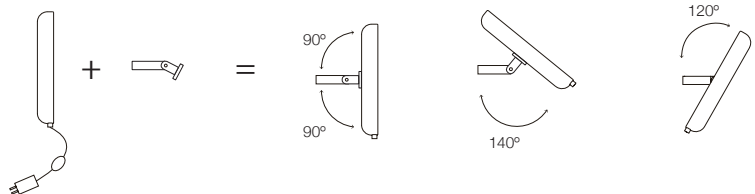

EURO €

481
481