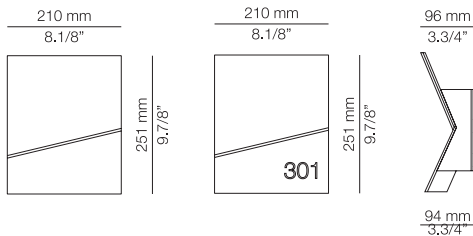

PIU

PIU_3320L

FEATURES

* LED 15W (2700K / Ang. 120° / >90 CRI)
230V / Typ 1245 lumens
Dimmable Triac

FINISHES

74 WH

EURO €

237

Available until end of stock

Signage

Optional laser-cut signage
Minimum order 25 units

EURO €

39