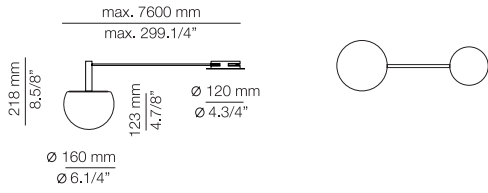

CIRC

CIR_3820R - WITH RECESSED CANOPY

FEATURES
* LED 6,2W (2700K / Ang. 120° / >90 CRI 350mA) 230V / Typ 725 lumens
Remote driver included / Dimmable Triac
Glass shade

FINISHES
Canopy: 26 BLK
Body: 26 BLK

EURO €
396

Ø 45mm drill on dropped ceiling

Product includes:

- 1 round recessed canopy 113820263
- 1 unit of t-3820C
- 1 remote driver 671000061