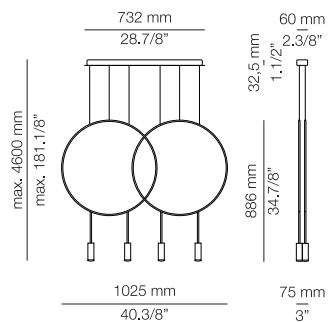

REVOLTA

REV_L73S2D - WITH SURFACE CANOPY

Composition includes:

- 1 linear canopy 113535XX1
- 2 units of T-3636C
- 2 drivers / Dimmable Triac

FINISHES

Canopy: 26 BLK - 71 WH
Body: 26 BLK
Head: 26 BLK - 61 S GLD

EURO €

1486

Optional, not included:

- Up to 2 acoustic panels 123636XX0X

123530XX3 (x4)

4 units of embedded optic lens 30°

FINISHES

26 BLK
61 S GLD

EURO €

116

120