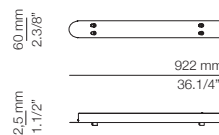

SURFACE LINEAR CANOPY (CUPOLINA)

113935XX2

FEATURES

Canopy for 1 Cupolina pendant T-3935

FINISHES

26 BLK
71 WH

EURO €

192
192