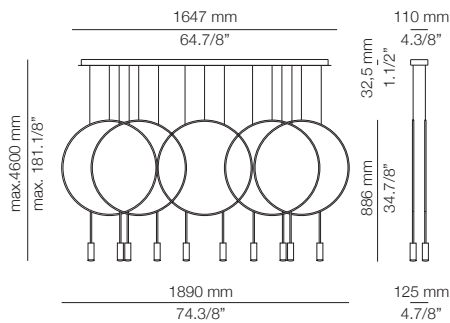

REVOLTA

REV_L165S5D - WITH SURFACE CANOPY

Composition includes:

- 1 linear canopy 113535XX7
- 5 units of T-3636C
- 5 drivers / Dimmable Triac

FINISHES

Canopy: 26 BLK - 71 WH
Body: 26 BLK
Head: 26 BLK - 61 S GLD

EURO €

3480

Optional, not included:

- Up to 5 acoustic panels 123636XX0X

123530XX3 (x10)

10 units of embedded optic lens 30°

FINISHES

26 BLK
61 S GLD

EURO €

290
300