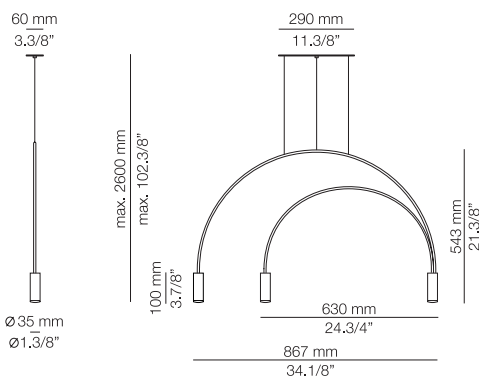

VOLTA

VOL_3536S - WITH SURFACE CANOPY

FEATURES

* LED 3x6,2W (Ang. 80° / >90 CRI / 350mA)
230V / Driver included / Dimmable Triac

T-3536S-W (2700K Typ 3x725 lumens)
T-3536S-M (3000K Typ 3x763 lumens)

Product includes:

- 1 single canopy 113635XX0
- 1 unit of T-3536C

FINISHES

Canopy: 26 BLK - 71 WH
Body: 26 BLK
Head: 26 BLK - 61 S GLD
Body & Head: 71 WH
Canopy, Body, Head: 87 AL F

EURO €

802
802
915

123530XX3 (x3)

3 units of embedded optic lens 30°

FINISHES

26 BLK
61 S GLD
87 AL F

EURO €

87
90
87

VOL_3536R - WITH RECESSED CANOPY

FEATURES

* LED 3x6,2W (Ang. 80° / >90 CRI / 350mA)
230V / Remote Driver included
Dimmable Triac

T-3536R-W (2700K Typ 3x725 lumens)
T-3536R-M (3000K Typ 3x763 lumens)

FINISHES

Canopy: 26 BLK - 71 WH
Body: 26 BLK
Head: 26 BLK - 61 S GLD
Body & Head: 71 WH

EURO €

802
802

Ø 50mm drill on dropped ceiling

Product includes:

- 1 recessed canopy 113635XX0R
- 1 unit of T-3536C

REMOTE DRIVER DALI - 671000092

18W / 350mA / 230V / DALI Dimmable
UPON REQUEST

EURO €

84

Ø 60mm drill on dropped ceiling