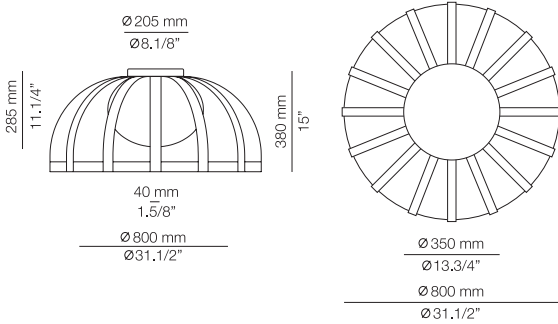

IP
65

FEATURES

* LED 10W (2700K / Ang. 120° / >90 CRI)
230V / Typ 870 lumens
Dimmable Triac

FINISHES

55 BG

EURO €

1100

BOLS

BOL_4024X - OUTDOOR