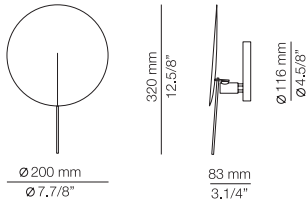

OBS

OBS_3220L

FEATURES

* LED 15W (2700K / Ang. 120° / >90 CRI)
230V / Typ 1245 lumens
Dimmable Triac

FINISHES

44 CP
61 S GLD
76 WH

EURO €

347
338
251