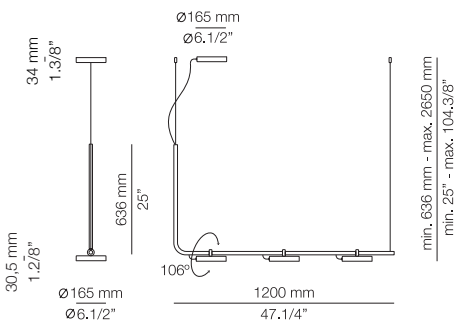

EURO €

1172

Available until end of stock

ARO

ARO_3541S - WITH SURFACE CANOPY

FEATURES

* LED 3x10W (2700K / Ang. 85° / >90 CRI 24V) / 230V / Typ 3x1106 lumens
Driver included / Dimmable Triac

Product includes: