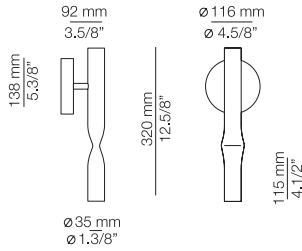

696

Can be mounted on the ceiling

FLOW

FLO_3730

FEATURES

* LED 6,2W (2700K / Ang. 80° / >90 CRI 350mA) / 100V - 240V / Typ 725 lumens
Non dimmable

FINISHES

61 S GLD
26 BLK
74 WH