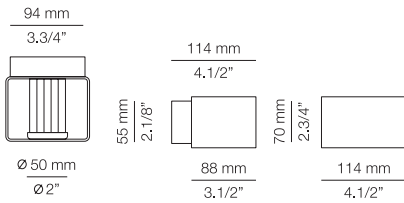

FRAME

FRA_4050 - INDOOR

FEATURES

- LED 6,2W (3000K / Ang. 70° / >90 CRI 350mA) / 100V - 240V / Typ 725 lumens
- Non Dimmable
- Transparent pyrex glass

FINISHES

1. 96 BLK ANT

EURO €

1. 302