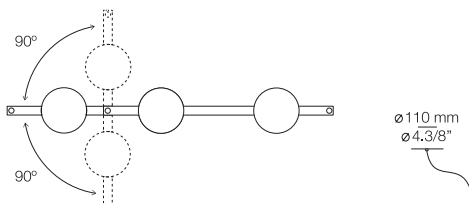

Product includes:

- 1 recessed canopy 113534XX2
- 1 unit of T-3716
- 1 remote driver 671000034 / Dimmable Triac
- 1 union piece for 2 Circ

FINISHES

Canopy: 26 BLK - 71 WH
Body: 61 S GLD
26 BLK

EURO €

1114
910

Ø 50mm drill on dropped ceiling