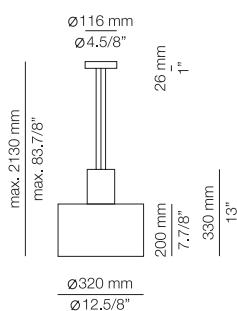

FEATURES

LED up to 20W / E27 / 120V - 240V
Dimmable when using dim. lamps
Translucent polyester shade

FINISHES

Shade: 27 WH
Body: 26 BLK
55 BG

EURO €

340
340

Product includes:

- 1 unit of T-3905
- 1 white pearl shade 123905270

100019420

LED 19W / 2700K / E27 / 230V
Typ 2452 lumens / Non Dimmable

EURO €

38