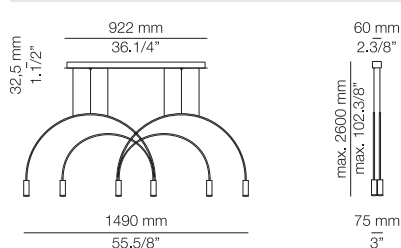

VOLTA

VOL_L92S2T - WITH SURFACE CANOPY

Composition includes:

- 1 linear canopy 113535XX3
- 2 units of T-3536C
- 2 drivers / Dimmable Triac

FINISHES

Canopy: 26 BLK - 71 WH
Body: 26 BLK
Head: 26 BLK - 61 S GLD
Body & Head: 71 WH

EURO €

1628
1628

123530XX3 (x6)

6 units of embedded optic lens 30°

FINISHES

26 BLK
61 S GLD

EURO €

174
180

VOL_L92R2T - WITH RECESSED CANOPY

Composition includes:

- 1 recessed canopy 113535XX3R
- 2 units of T-3536C
- 2 remote drivers / Dimmable Triac

FINISHES

Canopy: 26 BLK - 71 WH
Body: 26 BLK
Head: 26 BLK - 61 S GLD
Body & Head: 71 WH

EURO €

1628
1628

Ø 50mm drill on dropped ceiling