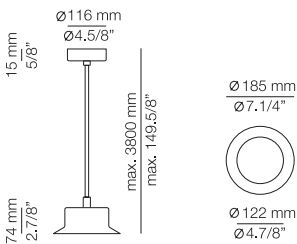

45 CP M
20 GLD M
26 BLK

EURO €

302
302
286

MAINE

MAI_3415LS - WITH SURFACE CANOPY

FEATURES

* LED 10W (2700K / Ang. 75° / >90 CRI)
230V / Typ 870 lumens
Dimmable Triac

FINISHES