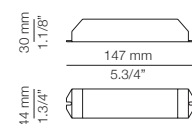

EURO €

84

Ø 60mm drill on dropped ceiling