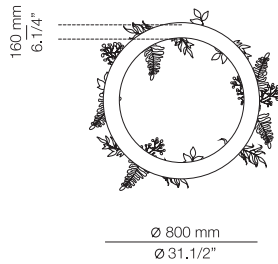

123815262 Vegetation kit

Vegetation kit with artificial greenery included. Not waterproof.
Maximum 30kg

FINISHES

26 BLK

EURO €

2164