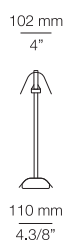

GADA

GAD_3927

FEATURES

* LED 22W (3000K / Ang. 90° / >90 CRI 500mA) / 230V / Typ 3150 lumens
On/Off switch on the base

FINISHES

Shade: 74 WH
Textured vinyl shade:
50 MM
51 CT
52 WD

EURO €

605
644
644
644