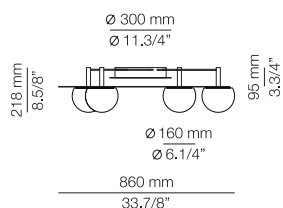

CIRC

CIR_3810S - WITH SURFACE CANOPY

FEATURES

* LED 4x6,2W (2700K / Ang. 120° / >90 CRI 350mA) 230V / Typ 4x725 lumens
Driver included / Dimmable Triac
Glass shade

FINISHES

Canopy: 26 BLK
Ring: 26 BLK
61 S GLD

EURO €

1486
1727

Product includes:

- 1 round canopy 113815263
- 1 unit of t-3810 + 2 drivers 671000091

CIR_3810R - WITH RECESSED CANOPY