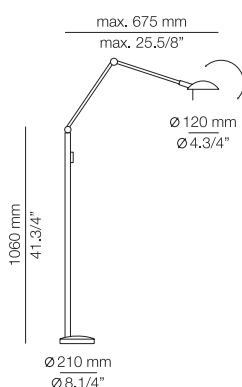

ICONS

ICO_1139L

FEATURES

* LED 6,2W (2700K / Ang. 120°
>90 CRI / 350mA) / 230V
Typ 725 lumens
Push button dimmer

FINISHES

37 NI
26 BLK

EURO €

743
670

Available until end of stock