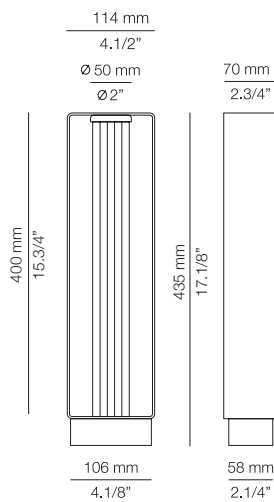

FEATURES

* LED 6,2W (3000K / Ang. 70° / >90 CRI 350mA) / 100V - 240V / Typ 725 lumens
Non Dimmable / Hard wired (no plug)
Transparent pyrex glass

FINISHES

96 BLK ANT

EURO €

396

FRAME

FRA_4056X - OUTDOOR