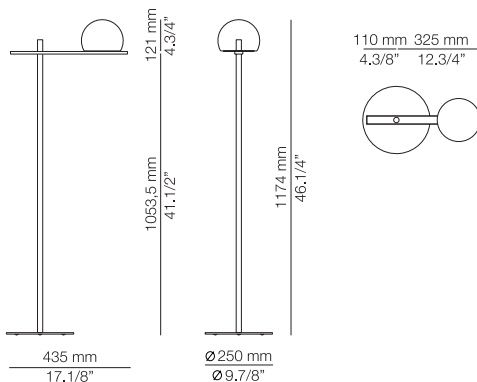

CIRC

CIR_3729 - INDOOR

FEATURES
* LED 8W (2700K / Ang. 120° / >90 CRI)
230V / Typ 665 lumens
Glass shade
On/Off cord switch

FINISHES
61 S GLD
26 BLK

EURO €
743
566

DIMMABLE UPON REQUEST

Push button dimmer on the cord

EURO €
150

CIR_3729X - OUTDOOR

FEATURES
* LED 8W (2700K / Ang. 120° / >90 CRI)
230V / Typ 665 lumens / Dimmable Triac
Polyethylene shade

FINISHES
26 BLK
80 RT

EURO €
653
677