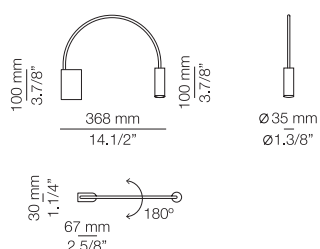

FEATURES

* LED 6,2W (Ang. 80° / >90 CRI / 350mA)
100V - 240V / Non Dimmable

FINISHES

Body: 26 BLK
Head: 26 BLK - 61 S GLD
Body & Head: 71 WH

EURO €

354
354

A-3530-W (2700K Typ 725 lumens)
A-3530-M (3000K Typ 763 lumens)

123530260 KIT A-3530

Cord & plug with on/off switch. 1400mm cable length.

EURO €

38

123530XX3

Embedded optic lens 30°

FINISHES

26 BLK
61 S GLD

EURO €

29
30