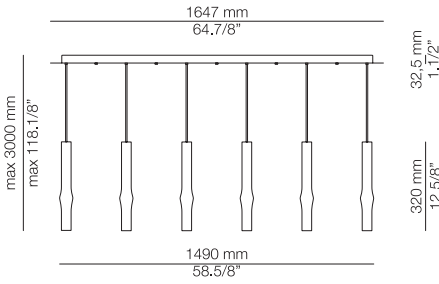

FINISHES

Canopy: 26 BLK - 71 WH
Shade: 61 S GLD
26 BLK
74 WH

EURO €

1310
1242
1242

Up to 3 additional FLOW can be added

FLOW

FLO_L165S6S - WITH SURFACE CANOPY

Composition includes: