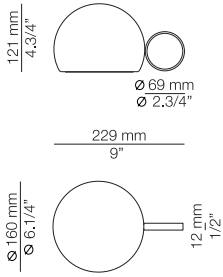

CIRC

CIR_3726X - OUTDOOR

FEATURES
* LED 2,5W (3000K / Ang. 120° / >80 CRI
5200mAh) 230V / Typ 290 lumens
Polyethylene shade

FINISHES
Indoor & Outdoor: 26 BLK
80 RT
Indoor only: 61 S GLD

EURO €
310
330
322

Product includes:

- 1 unit of M-3726X
- 1 charger kit 671000044

Li on battery / Three position dimming / Remote control
Battery charging time 8-10h / Battery life over 6h at maximum brightness