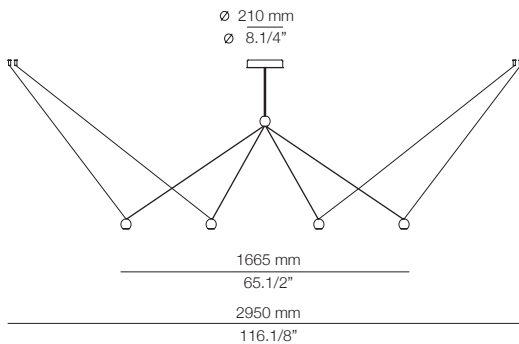

COMPASS

COM_R21S4 - WITH SURFACE CANOPY

Composition includes:

- 1 single canopy 114074XX2
- 4 units of T-4074
- 2 drivers 671000087 / Dimmable Triac

FINISHES

26 BLK
55 BG
59 TC

EURO €

1267
1267
1267

2300 mm - 2600 mm
90.1/2" - 102.3/8"

Scheme parameters:
Ceiling height = 2500mm
Table length = 2300 - 2600mm
Table width = 900mm

Consult spec sheets for other possible shapes