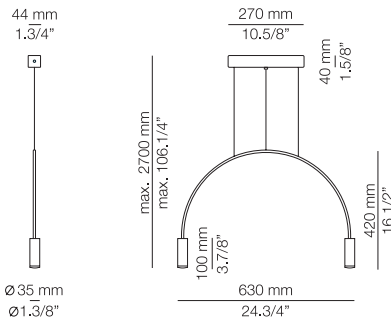

VOLTA

VOL_3535S - WITH SURFACE CANOPY

FEATURES

* LED 2x6,2W (Ang. 80° / >90 CRI / 350mA)
230V / Driver included / Dimmable Triac

T-3535S-W (2700K Typ 2x725 lumens)
T-3535S-M (3000K Typ 2x763 lumens)

Product includes:

- 1 single canopy 113635XX0
- 1 unit of T-3535C

FINISHES

Canopy: 26 BLK - 71 WH
Body: 26 BLK
Head: 26 BLK - 61 S GLD
Body & Head: 71 WH
Canopy, Body, Head: 87 AL F

EURO €

617
617
684

123530XX3 (x2)

2 units of embedded optic lens 30°

FINISHES

26 BLK
61 S GLD
87 AL F

EURO €

58
60
58

VOL_3535R - WITH RECESSED CANOPY

FEATURES

* LED 2x6,2W (Ang. 80° / >90 CRI / 350mA)
230V / Remote Driver included
Dimmable Triac

T-3535R-W (2700K Typ 2x725 lumens)
T-3535R-M (3000K Typ 2x763 lumens)

FINISHES

Canopy: 26 BLK - 71 WH
Body: 26 BLK
Head: 26 BLK - 61 S GLD
Body & Head: 71 WH

EURO €

617
617

Ø 50mm drill on dropped ceiling

Product includes:

- 1 recessed canopy 113635XX0R
- 1 unit of T-3535C

REMOTE DRIVER DALI - 671000092

18W / 350mA / 230V / DALI Dimmable
UPON REQUEST

EURO €

84

Ø 60mm drill on dropped ceiling