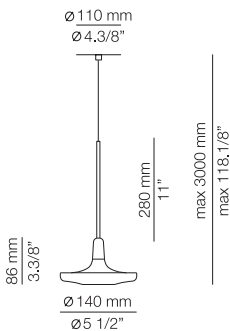

BUT_3302CR - WITH RECESSED CANOPY