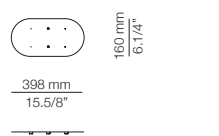

RECESSED MULTIPLE CANOPY - L40R (REVOLTA)

113635XX1R

1 REVOLTA T-3535 + 1 REVOLTA T-3635

FEATURES

Recessed canopy for 2 revolta pendants

Compatible with items:
T-3535C / T-3536C / T-3635C / T-3636C

FINISHES

26 BLK
71 WH

EURO €

172
172