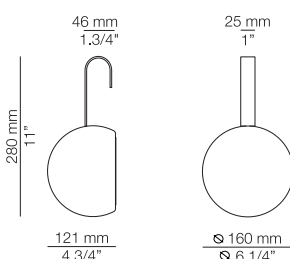

CIRC

CIR_R30S2S2M - WITH SURFACE CANOPY

Composition includes:

- 1 round canopy 113815263
- 2 units of t-3820C
- 2 units of t-3821C
- 2 drivers 671000091

FINISHES

Canopy: 26 BLK
Body: 26 BLK

EURO €

1373

CIR_R12R2S2M - WITH RECESSED CANOPY

Composition includes:

- 1 round recessed canopy 113820263
- 2 units of t-3820C
- 2 units of t-3821C
- 2 remote drivers 671000091

FINISHES

Canopy: 26 BLK
Body: 26 BLK

EURO €

1256

Ø 50mm drill on dropped ceiling

CIRC

CIR_R30S4S2M - WITH SURFACE CANOPY

Composition includes:

- 1 round canopy 113815263
- 4 units of t-3820C
- 2 units of t-3821C
- 2 drivers 671000034

FINISHES

Canopy: 26 BLK
Body: 26 BLK

EURO €

1895

CIR_R12R4S2M - WITH RECESSED CANOPY

Composition includes:

- 1 round recessed canopy 113820263
- 4 units of t-3820C
- 2 units of t-3821C
- 2 remote drivers 671000034

FINISHES

Canopy: 26 BLK
Body: 26 BLK

EURO €

1778

Ø 50mm drill on dropped ceiling

CIRC

CIR_3824S

FEATURES

* LED 3x6,2W (2700K / Ang. 120° / >90 CRI 350mA) 230V / Typ 3x725 lumens
Driver included / Dimmable Triac
Glass shade and acoustic panel

FINISHES

Canopy: 26 BLK
Acoustic Panel: 97 GR

EURO €

1489

Product includes:

- 1 unit of t-3824
- 1 driver 671000034

CIRC

CIR_3825S

FEATURES

* LED 5x6,2W (2700K / Ang. 120° / >90 CRI 350mA) 230V / Typ 5x725 lumens
Driver included / Dimmable Triac
Glass shade and acoustic panel

FINISHES

Canopy: 26 BLK
Acoustic Panel:
26 BLK & 55 BG
97 GR

EURO €

1946

1946

Product includes:

- 1 unit of t-3825
- 1 driver 671000034
- 1 driver 671000091

CIRC

CIR_3826X - OUTDOOR

FEATURES

*LED 2,5W (3000K / Ang. 120° / >80 CRI 5200mAh) 230V / Typ 290 lumens
Polyethylene shade

FINISHES

46 M GN
78 OX RD

EURO €

348

348

Product includes:

- 1 unit of M-3826X
- 1 charger kit 671000044

Available until end of stock