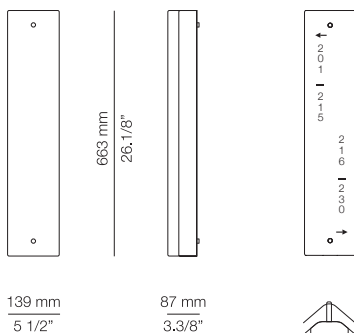

GADA

GAD_3921

FEATURES

* LED 22W (3000K / Ang. 90° / >90 CRI 500mA) / 230V / Typ 3150 lumens
Non Dimmable

FINISHES

Shade: 74 WH
Textured vinyl shade:
50 MM 482
51 CT 482
52 WD 482

EURO €

427

Signage

Optional laser-cut signage
Minimum order 13 units

EURO €

39