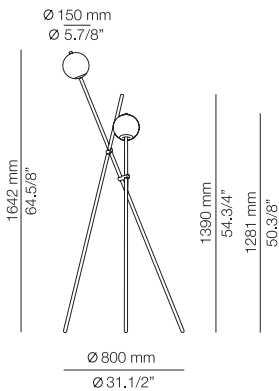

ASANA

ASA_3768

FEATURES

* LED 10,7W (2700K / Ang. 120° / >80 CRI / 24V)
100V - 240V / Universal plug
Typ 1068 lumens / Touch dimmer

FINISHES

Body: 92 MNK
Stem: 61 S GLD
93 GR LM

EURO €

1130
1105

Product includes:

- 1 unit of P-3768
- 1 stem 113768XX0

Available until end of stock

TABLE KIT
123768922

FINISHES
92 MNK

EURO €
142

LECTERN KIT
123768923

FINISHES
92 MNK

EURO €
114

ASANA

ASA_3769

FEATURES

* LED 2x5,35W (2700K / Ang. 120° / >80 CRI
24V) / 100V - 240V / Universal plug
Typ 2x535 lumens / Touch dimmer

FINISHES

Body: 92 MNK
Stem: 61 S GLD
93 GR LM

EURO €

1092
1067

Product includes:

- 1 unit of P-3769
- 1 stem 113768XX0

Available until end of stock

TABLE KIT
123768922

FINISHES
92 MNK

EURO €
142

LECTERN KIT
123768923

FINISHES
92 MNK

EURO €
114