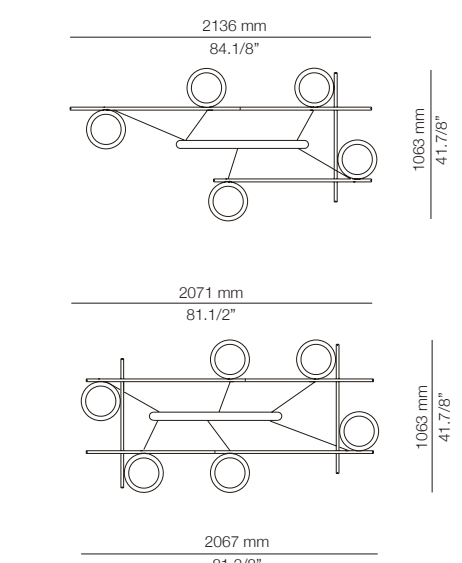

MOO_L92S1D1T - WITH SURFACE CANOPY

Composition includes:

- 1 linear canopy 114063XX3
- 1 unit of T-4062
- 1 unit of T-4063
- 3 drivers 671000052 / Dimmable 0-10V
- 1 union KIT 124062002

FINISHES

74 WH
91 ND

EURO €

2655
2655