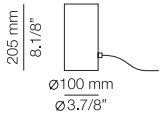

CYLS

CYL_3906

FEATURES
LED up to 20W / E27 / 230V
On/Off cord switch

FINISHES
26 BLK
55 BG

EURO €
178
178