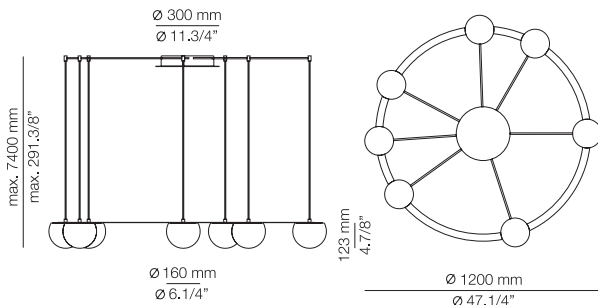

EURO €

1526
1526

Product includes:

- 1 round canopy 113815263
- 1 unit of T-3815A + 2 drivers 671000091
- 1 acoustic panel 113815XX4

CIRC

CIR_3816S - WITH SURFACE CANOPY

FEATURES

* LED 7x6,2W (2700K / Ang. 120° / >90 CRI 350mA) 230V / Typ 7x725 lumens
Dimmable Triac / Glass shade