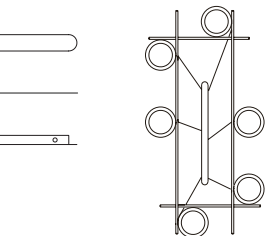

SURFACE LINEAR CANOPY (MOOD COMPOSITIONS)

114063XX3

FEATURES

Canopy for Mood compositions.

FINISHES

74 WH
91 ND

EURO €

248
248