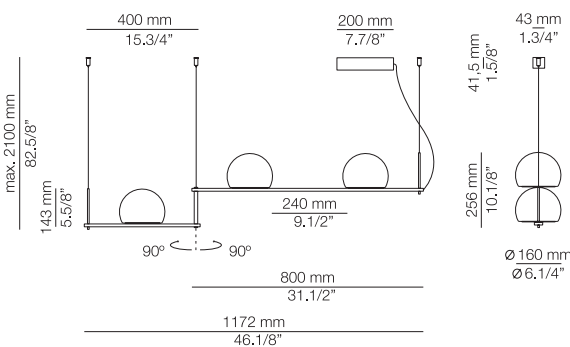

FINISHES

Canopy: 26 BLK - 71 WH
Body: 61 S GLD
26 BLK

EURO €

718
619

Ø 50mm drill on dropped ceiling

CIRC

CIR_3716S - WITH SURFACE CANOPY

FEATURES