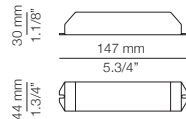

VOLTA

VOL_3535S - WITH SURFACE CANOPY

FEATURES

* LED 2x6,2W (Ang. 80° / >90 CRI / 350mA)
230V / Driver included / Dimmable Triac

T-3535S-W (2700K Typ 2x725 lumens)
T-3535S-M (3000K Typ 2x763 lumens)

Product includes:

- 1 single canopy 113635XX0
- 1 unit of T-3535C

FINISHES

Canopy: 26 BLK - 71 WH
Body: 26 BLK
Head: 26 BLK - 61 S GLD
Body & Head: 71 WH
Canopy, Body, Head: 87 AL F

EURO €

617
617
684

123530XX3 (x2)

2 units of embedded optic lens 30°

FINISHES

26 BLK
61 S GLD
87 AL F

EURO €

58
60
58

VOL_3535R - WITH RECESSED CANOPY

FEATURES

* LED 2x6,2W (Ang. 80° / >90 CRI / 350mA)
230V / Remote Driver included
Dimmable Triac

T-3535R-W (2700K Typ 2x725 lumens)
T-3535R-M (3000K Typ 2x763 lumens)

FINISHES

Canopy: 26 BLK - 71 WH
Body: 26 BLK
Head: 26 BLK - 61 S GLD
Body & Head: 71 WH

EURO €

617
617

Ø 50mm drill on dropped ceiling

Product includes:

- 1 recessed canopy 113635XX0R
- 1 unit of T-3535C

REMOTE DRIVER DALI - 671000092

18W / 350mA / 230V / DALI Dimmable
UPON REQUEST

EURO €

84

Ø 60mm drill on dropped ceiling