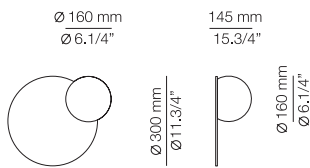

IP
44

FEATURES

* LED 10W (2700K / Ang. 120° / >90 CRI)
230V / Typ 870 lumens
Dimmable Triac

FINISHES

23 GR F
65 BR F

EURO €

430
430

Product includes:

- 1 unit of A-3702
- 1 glass shade kit 113702001