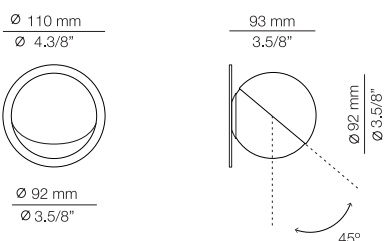

ALF_3740A1R - WITH RECESSED CANOPY

FEATURES

* LED 3W (2700K / Ang. 120° / >90 CRI 350mA) / 100V - 240V / Typ 350 lumens
Remote driver included / Non dimmable

FINISHES

26 BLK
20 GLD M

EURO €

287
303

Product includes:

- 1 unit of A-3740
- 1 remote driver 671000073 / Non dimmable
- 1 glass shade with cap at 45° 113741XX1

Ø40 mm drill on dry wall