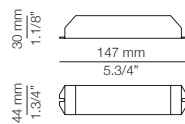

EURO €

84

Ø 60mm drill on dropped ceiling