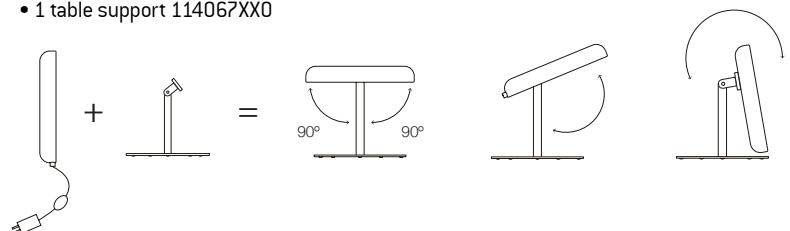

EURO €

529
529