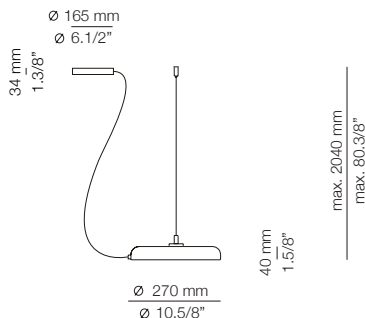

MOOD

MOO_4064S - WITH SURFACE CANOPY