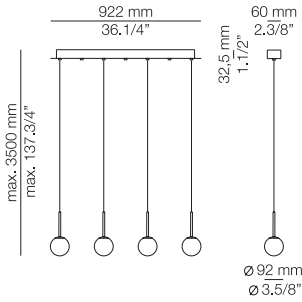

ALFI

ALF_L92S4 - WITH SURFACE CANOPY

FEATURES

* LED 4x3W (2700K / Ang. 120° / >90 CRI 24V) / 230V / Typ 4x300 lumens
Driver included / Dimmable Triac

Product includes:

- 1 single canopy 113415XX3
- 4 units of T-3744 with textile cable
- 1 driver 671000090 / Dimmable Triac
- 4 plain glass shades 113741000

FINISHES

Canopy: 26 BLK - 71 WH
Body: 26 BLK
20 GLD M

EURO €

1347
1383