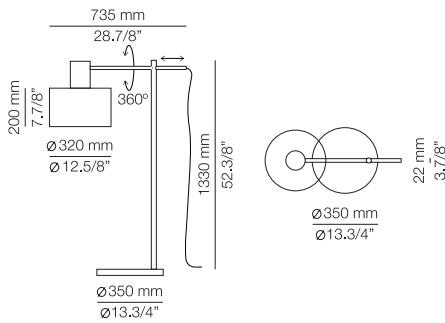

CYL_3908MP