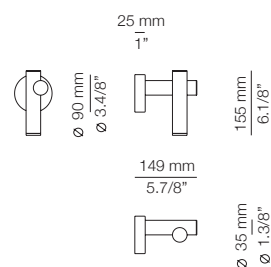

TIK_4090 - INDOOR

IP
20

FEATURES

* LED 6,2W (2700K / Ang. 30° / >90CRI
300mA) / 230V / Typ 652 lumens
Driver included / Dimmable Triac
Non-adjustable tube enclosing light source

FINISHES

61 S GLD
88 GR ST
96 BLK ANT

EURO €

431
337
337