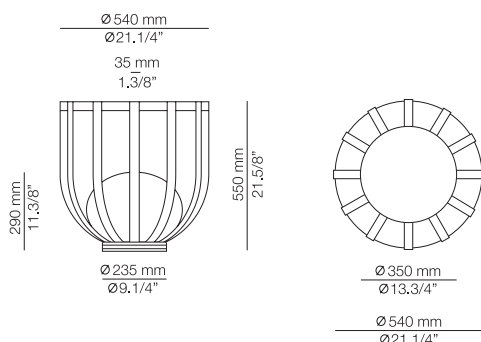

BOLS

BOL_4028X - OUTDOOR

IP
65

FEATURES

* LED 10W (2700K / Ang. 120° / >90 CRI)
230V / Typ 870 lumens
Dimmable Triac

FINISHES

78 OX RED
96 BLK ANT

EURO €
1061
1061

TABLE KIT

124028XX2
Polypropylene flower
pot + metal table top
Maximum 5kg

FINISHES

78 OX RED
96 BLK ANT

EURO €
119
119

FLOWER POT SET

Ø160mm
124028XX4
Includes 3 flower pots + tray

FINISHES

78 OX RED
96 BLK ANT

EURO €
64
64

FLOWER POT SET

Ø180mm
124028XX5
Includes 3 flower pots + tray

FINISHES

78 OX RED
96 BLK ANT

EURO €
69
69

VEGETATION KIT

124028XX7
Artificial greenery

FINISHES

78 OX RED
96 BLK ANT

EURO €
869
869

BOLT DOWN FLOOR BASE KIT

124027XX6
Metal base

FINISHES

78 OX RED
96 BLK ANT

EURO €
106
106