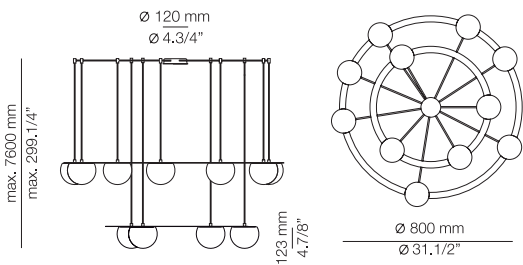

CIR_R12R1SP1MP - WITH RECESSED CANOPY

Composition includes:

- 1 round recessed canopy 113820263
- 1 unit of T-3815
- 1 unit of T-3816
- 4 remote drivers 671000091
- 1 remote driver 671000034

FINISHES

Canopy: 26 BLK
Ring: 26 BLK
61 S GLD

EURO €

3254
3844

Ø 50mm drill on dropped ceiling