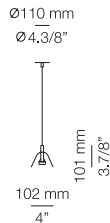

Product includes:

- 1 single canopy 113925XX2
- 1 unit of T-3924
- 1 driver 671000013 / Dimmable Triac

FINISHES

Shade: 74 WH
Textured vinyl shade:
50 MM
51 CT
52 WD

EURO €

566
620
620
620

GAD_3924R - WITH RECESSED CANOPY