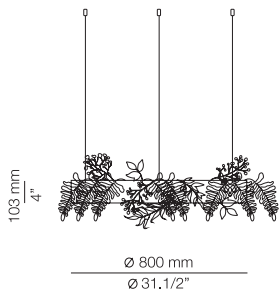

123815262 Vegetation kit

Vegetation kit with artificial greenery included. Not waterproof.
Maximum 30kg

FINISHES

26 BLK

EURO €

2164