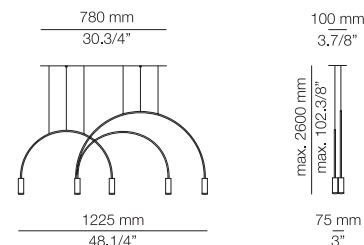

VOLTA

VOL_L78S1D1T - WITH SURFACE CANOPY

Composition includes:

- 1 linear canopy 113535XX2
- 1 unit of T-3535C
- 1 unit of T-3536C
- 2 drivers / Dimmable Triac

FINISHES

Canopy: 26 BLK - 71 WH
Body: 26 BLK
Head: 26 BLK - 61 S GLD
Body & Head: 71 WH
Canopy, Body, Head: 87 AL F

EURO €

1443
1443
1615

123530XX3 (x5)

5 units of embedded optic lens 30°

FINISHES

26 BLK
61 S GLD
87 AL F

EURO €

145
150
145

VOL_L78R1D1T - WITH RECESSED CANOPY

Composition includes:

- 1 recessed canopy 113535XX2R
- 1 unit of T-3535C
- 1 unit of T-3536C
- 2 remote drivers / Dimmable Triac

FINISHES

Canopy: 26 BLK - 71 WH
Body: 26 BLK
Head: 26 BLK - 61 S GLD

EURO €

1443

Ø 50mm drill on dropped ceiling