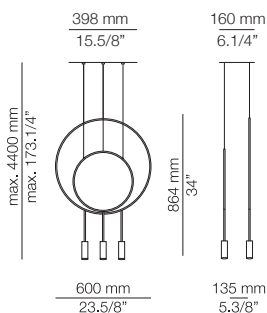

REV_L40R1S1D - WITH RECESSED CANOPY

Composition includes:

- 1 recessed canopy 113635XX1R
- 1 unit of T-3635C
- 1 unit of T-3636C
- 2 remote drivers / Dimmable Triac

FINISHES

Canopy: 26 BLK - 71 WH
Body: 26 BLK
Head: 26 BLK - 61 S GLD

EURO €

1227

Optional, not included:

- 1 acoustic panel 123635XX0X
- 1 acoustic panel 123636XX0X

Ø 55mm drill on dropped ceiling

123530XX3 (x3)

3 units of embedded optic lens 30°

FINISHES

26 BLK
61 S GLD

EURO €

87
90