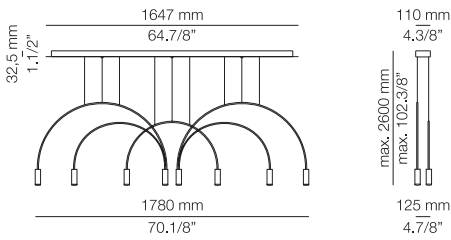

VOLTA

VOL_L165S1T1D1T - WITH SURFACE CANOPY

1. **Composition includes:**
2. 1 linear canopy 113535XX7
   - 1 unit of T-3535C
   - 2 units of T-3536C
   - 3 drivers / Dimmable Triac

FINISHES
Canopy: 26 BLK - 71 WH
Body: 26 BLK
Head: 26 BLK - 61 S GLD
Body & Head: 71 WH

EURO €
2270
2270

123530XX3 (x8)
8 units of embedded optic lens 30°

FINISHES
26 BLK
61 S GLD

EURO €
232
240