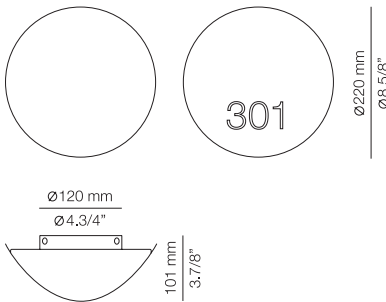

IP
65

FEATURES

* LED 10W (2700K / Ang. 120° / >90 CRI)
230V / Typ 870 lumens
Dimmable Triac

FINISHES

Indoor & Outdoor: 26 BLK
74 WH
Indoor only: 61 S GLD
37 NI
52 WD

EURO €

385
385
429
414
454

Signage

Optional laser-cut signage

EURO €

60

MAINE

MAI_3410L / A-3410L

FEATURES

* LED 10W (2700K / Ang. 75° / >90 CRI)
230V / Typ 870 lumens
Dimmable Triac

FINISHES

45 CP M
20 GLD M
26 BLK

EURO €

302
302
286