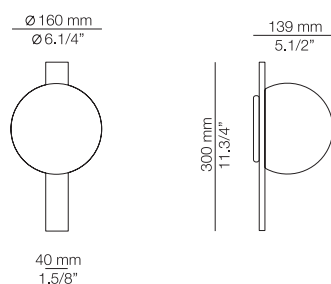

FINISHES

Canopy: 26 BLK - 71 WH
Body: 61 S GLD
26 BLK

EURO €

1114
910

Ø 50mm drill on dropped ceiling

CIRC

CIR_3720 - INDOOR

FEATURES