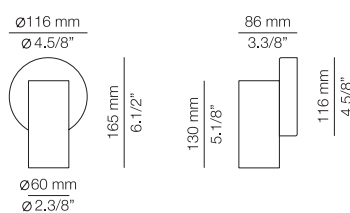

CYLS

CYL_3900

FEATURES

LED up to 10W / E14 / 230V
Dimmable when using dim. lamps

FINISHES

26 BLK
55 BG

EURO €

148
148

100006400

LED 6W / 2700K / E14 / 230V / Typ 650 lumens / Non Dimmable

EURO €

16