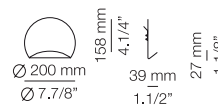

FINISHES
92 MNK

EURO €
142

LECTERN KIT
123768923

FINISHES
92 MNK

EURO €
114