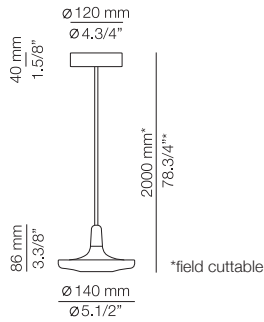

BUTTON

BUT_3302S - WITH SURFACE CANOPY

FEATURES

* LED 9W (3000K / Ang. 45° / >90 CRI 350mA) / 100V - 240V / Typ 1096 lumens
Driver included / Non dimmable

FINISHES

26 BLK
71 WH
93 GR LM

EURO €

475
475
498

Product includes:

- 1 single canopy 113302XX1
- 1 unit of T-3302 with metal rigid stem
- 1 driver 671000023 / Non Dimmable