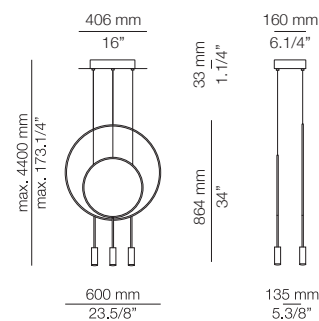

REVOLTA

REV_L40S1S1D - WITH SURFACE CANOPY

Composition includes:

- 1 linear canopy 113635XX2
- 1 unit of T-3635C
- 1 unit of T-3636C
- 2 drivers / Dimmable Triac

FINISHES

Canopy: 26 BLK - 71 WH
Body: 26 BLK
Head: 26 BLK - 61 S GLD

EURO €

1242

Optional, not included:

- 1 acoustic panel 123635XX0X
- 1 acoustic panel 123636XX0X

123530XX3 (x3)

3 units of embedded optic lens 30°

FINISHES

26 BLK
61 S GLD

EURO €

87
90