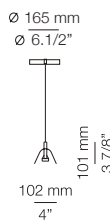

FINISHES

Shade: 74 WH
Textured vinyl shade:
50 MM
51 CT
52 WD

EURO €

488
542
542
542

 Ø 55mm drill on dropped ceiling

GADA

GAD_3925S - WITH SURFACE CANOPY

FEATURES