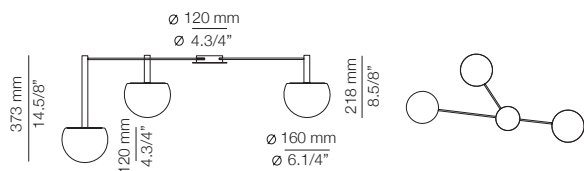

Composition includes:

- 1 round recessed canopy 113820263
- 2 units of t-3820C
- 1 unit of t-3821C
- 1 remote driver 671000034

FINISHES
Canopy: 26 BLK
Body: 26 BLK

EURO €
936

Ø 50mm drill on dropped ceiling