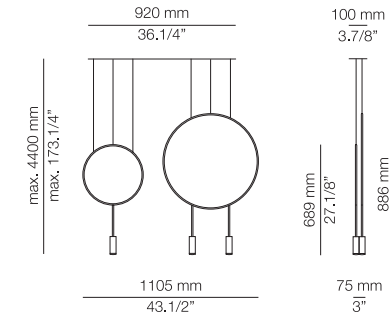

REV_L92R1S1D - WITH RECESSED CANOPY

Composition includes:

- 1 recessed canopy 113535XX3R
- 1 unit of T-3635C
- 1 unit of T-3636C
- 2 remote drivers / Dimmable Triac

FINISHES

Canopy: 26 BLK - 71 WH
Body: 26 BLK
Head: 26 BLK - 61 S GLD

EURO €

1303

Optional, not included:

- 1 acoustic panel 123635XX0X
- 1 acoustic panel 123636XX0X

Ø 50mm drill on dropped ceiling