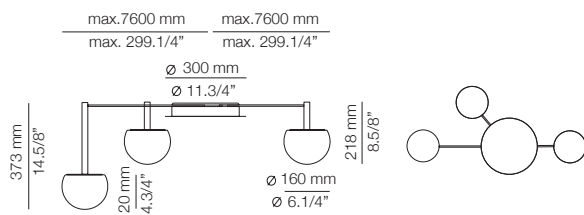

CIRC

CIR_R30S2S1M - WITH SURFACE CANOPY

Composition includes:

- 1 round canopy 113815263
- 2 units of t-3820C
- 1 unit of t-3821C
- 1 driver 671000034

FINISHES
Canopy: 26 BLK
Body: 26 BLK

EURO €
1053

CIR_R12R2S1M - WITH RECESSED CANOPY