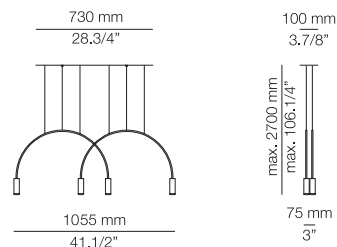

VOLTA

VOL_L73S2D - WITH SURFACE CANOPY

Composition includes:

- 1 linear canopy 113535XX1
- 2 units of T-3535C
- 2 drivers / Dimmable Triac

FINISHES

Canopy: 26 BLK - 71 WH
Body: 26 BLK
Head: 26 BLK - 61 S GLD
Body & Head: 71 WH

EURO €

1258
1258

123530XX3 (x4)

4 units of embedded optic lens 30°

FINISHES

26 BLK
61 S GLD

EURO €

116
120

VOL_L73R2D - WITH RECESSED CANOPY

Composition includes:

- 1 recessed canopy 113535XX1R
- 2 units of T-3535C
- 2 remote drivers / Dimmable Triac

FINISHES

Canopy: 26 BLK - 71 WH
Body: 26 BLK
Head: 26 BLK - 61 S GLD
Body & Head: 71 WH

EURO €

1258
1258

Ø 50mm drill on dropped ceiling