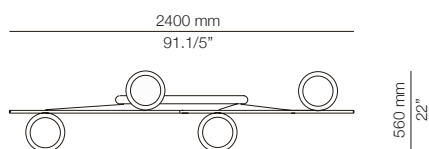

MOO_L92S2D - WITH SURFACE CANOPY

Composition includes:

- 1 linear canopy 114063XX3
- 2 units of T-4062
- 1 driver 671000053 / Dimmable 0-10V
- 1 union KIT 124062002

FINISHES

74 WH
91 ND

EURO €

1900
1900