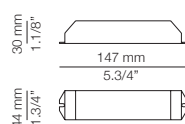

EURO €

84

Ø 60mm drill on dropped ceiling