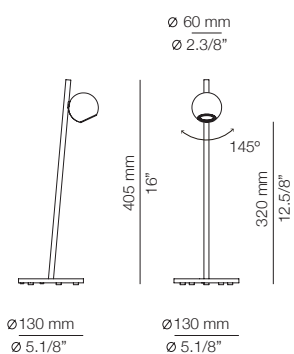

COMPASS

COM_4077

∅ 130 mm
∅ 5.1/8"

∅ 130 mm
∅ 5.1/8"

FEATURES

* LED 3W (Ang. 38° / >90CRI / 24V)
100V - 240V / Push button dimmer on the cord
Universal plug

FINISHES

26 BLK
55 BG
59 TC

EURO €

456
456
456

M-4077-W (2700K Typ 300 lumens)

M-4077-M (3000K Typ 330 lumens - check lead time)