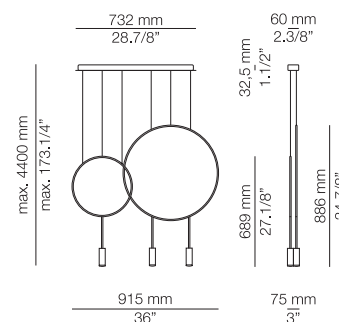

REVOLTA

REV_L73S1S1D - WITH SURFACE CANOPY

Composition includes:

- 1 linear canopy 113535XX1
- 1 unit of T-3635C
- 1 unit of T-3636C
- 2 drivers / Dimmable Triac

FINISHES

Canopy: 26 BLK - 71 WH
Body: 26 BLK
Head: 26 BLK - 61 S GLD

EURO €

1303

Optional, not included:

- 1 acoustic panel 123635XX0X
- 1 acoustic panel 123636XX0X

123530XX3 (x3)

3 units of embedded optic lens 30°

FINISHES

26 BLK
61 S GLD

EURO €

87

90