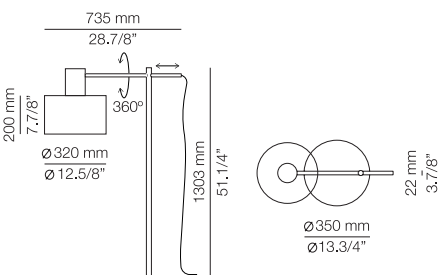

FEATURES
LED up to 20W / E27 / 230V
On/Off cord switch
Translucent polyester shade

FINISHES
Shade: 27 WH
Body: 26 BLK
55 BG

EURO €
686
686

Product includes:
• 1 unit of p-3908
• 1 metal base 113908XX2
• 1 white pearl shade 123905270

100019420

LED 19W / 2700K / E27 / 230V / Typ 2452 lumens / Non Dimmable

EURO €
38