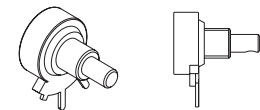

FEATURES

Potenciometer (Icons P-1129)
(Classics P-1122 / P-1062)

EURO €

18