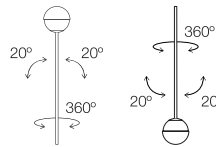

EURO €

1172

Available until end of stock