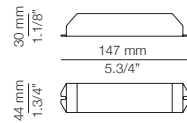

REMOTE DRIVER DALI - 671000092

18W / 350mA / 230V / DALI Dimmable
UPON REQUEST

EURO €

84

Ø 60mm drill on dropped ceiling