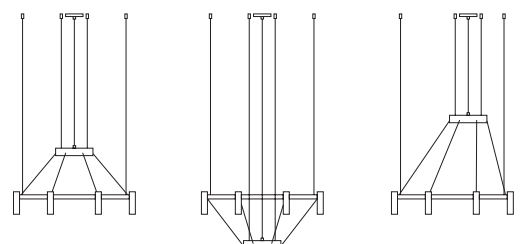

Product includes:

- 1 round canopy 113805263
- 1 unit of T-3806
- 1 driver included / Dimmable 0-10V

Possible shapes / compositions