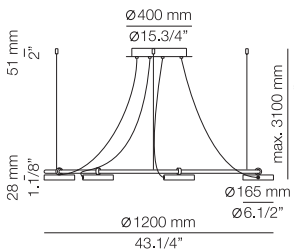

ARO

ARO_3543S - WITH SURFACE CANOPY

FEATURES

* LED 7x10W (2700K / Ang. 85° / >90 CRI / 24V)
100V - 277V / Typ 7x1106 lumens
Driver included / Dimmable 0-10V

FINISHES

56 BLK

EURO €

3353

Product includes:

- 1 round canopy 113542263
- 1 unit of T-3543