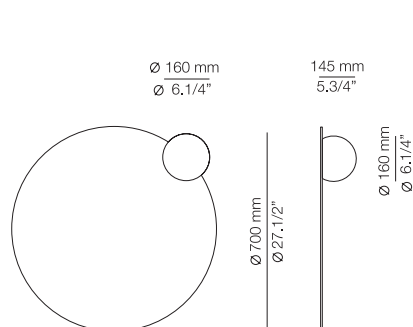

CIRC

CIR_3706

IP
44

FEATURES

* LED 10W (2700K / Ang. 120° / >90 CRI)
230V / Typ 870 lumens
Dimmable Triac

FINISHES

00 PLAIN

EURO €

555

Product includes:

- 1 unit of A-3706
- 1 glass shade kit 113702001

CIR_3706A - WITH MISTING TREATMENT

IP
44

FEATURES

* LED 10W (2700K / Ang. 120° / >90 CRI)
230V / Typ 870 lumens
Dimmable Triac

FINISHES

00 PLAIN

EURO €

697

Mirror with misting treatment

Product includes:

- 1 unit of A-3706A
- 1 glass shade kit 113702001