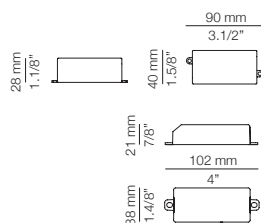

Product includes:

- 1 recessed canopy 113534XX2
- 1 unit of T-3302C with cable
- 1 driver 671000061 / Dimmable Triac

REMOTE DRIVER T-3302R / T-3302C - 671000023

(Max. 1x10W) / 100V - 240V / Non dimmable

EURO €

35

REMOTE DRIVER T-3302R / T-3302C - 671000061

(Max. 1x10W) / 230V / Dimmable Triac

EURO €

41

Ø 50mm drill on dropped ceiling