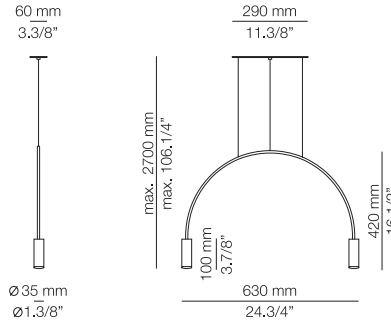

VOLTA

VOL_3535S - WITH SURFACE CANOPY

FEATURES

* LED 2x6,2W (Ang. 80° / >90 CRI / 350mA)
230V / Driver included / Dimmable Triac

T-3535S-W (2700K Typ 2x725 lumens)
T-3535S-M (3000K Typ 2x763 lumens)

Product includes:

- 1 single canopy 113635XX0
- 1 unit of T-3535C

FINISHES

Canopy: 26 BLK - 71 WH
Body: 26 BLK
Head: 26 BLK - 61 S GLD
Body & Head: 71 WH
Canopy, Body, Head: 87 AL F

EURO €

617
617
684

123530XX3 (x2)

2 units of embedded optic lens 30°

FINISHES

26 BLK
61 S GLD
87 AL F

EURO €

58
60
58

VOL_3535R - WITH RECESSED CANOPY

FEATURES

* LED 2x6,2W (Ang. 80° / >90 CRI / 350mA)
230V / Remote Driver included
Dimmable Triac

T-3535R-W (2700K Typ 2x725 lumens)
T-3535R-M (3000K Typ 2x763 lumens)

FINISHES

Canopy: 26 BLK - 71 WH
Body: 26 BLK
Head: 26 BLK - 61 S GLD
Body & Head: 71 WH

EURO €

617
617

Ø 50mm drill on dropped ceiling

Product includes:

- 1 recessed canopy 113635XX0R
- 1 unit of T-3535C

REMOTE DRIVER DALI - 671000092

18W / 350mA / 230V / DALI Dimmable
UPON REQUEST

EURO €

84

Ø 60mm drill on dropped ceiling