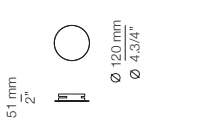

RECESSED CANOPY - R12 (CIRC)

113820XX3

FEATURES

Canopy for remote driver, 6 pendants max

Compatible with items: t-3810 / t-3811 T-3815 /
T-3816 / t-3820 / t-3821 R12 compositions

FINISHES

26 BLK
74 WH
91 ND

EURO €

94
94
94