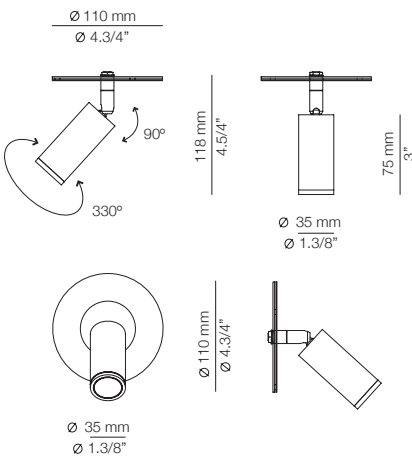

Product includes:

- 1 single canopy 113740262
- 1 unit of A-3533 or t-3533
- 1 driver 671000038 / Non Dimmable

FINISHES

26 BLK

EURO €

240

VOL_3533R - WITH RECESSED CANOPY

FEATURES