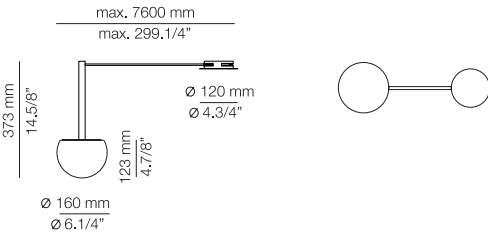

CIR_3821R - WITH RECESSED CANOPY

FEATURES
* LED 6,2W (2700K / Ang. 120° / >90 CRI 350mA) 230V / Typ 725 lumens
Remote driver included / Dimmable Triac
Glass shade

FINISHES
Canopy: 26 BLK
Body: 26 BLK

EURO €
405

Ø 45mm drill on dropped ceiling

Product includes:

- 1 round recessed canopy 113820263
- 1 unit of t-3821C
- 1 remote driver 671000061