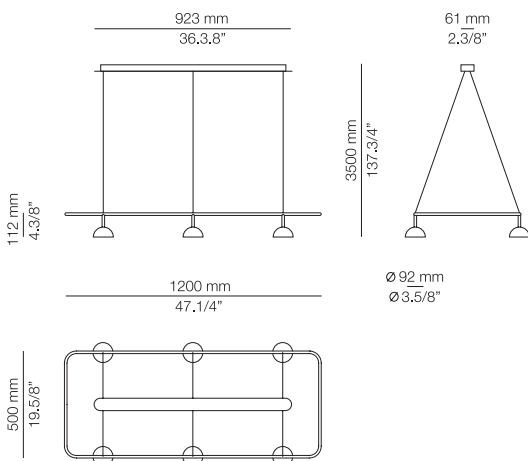

CUPOLINA

CUP_3935

FEATURES

* LED 6x6,2W (2700K / Ang. 70° / >90 CRI 350mA) / 230V / Typ 6x725 lumens
Driver included / Dimmable Triac

FINISHES

26 BLK
74 WH

EURO €

1528
1528

Product includes:

- 1 single canopy 113935XX2
- 1 unit of T-3935
- 2 drivers 671000034 / Dimmable Triac