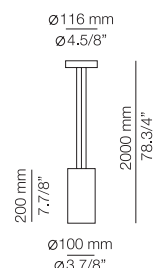

CYLS

CYL_3905

FEATURES

LED up to 20W / E27 / 120V - 240V
Dimmable when using dim. lamps

FINISHES

26 BLK
55 BG

EURO €

214
214

CYL_3905P