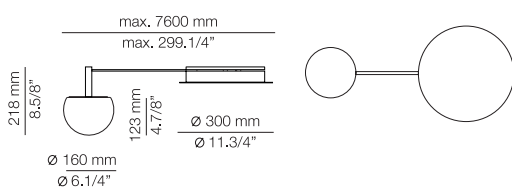

Ø 800 mm
Ø 31.1/2"

Ø 1200 mm
Ø 47.1/4"

CIRC

CIR_3820S - WITH SURFACE CANOPY

FEATURES

* LED 6,2W {2700K / Ang. 120° / >90 CRI 350mA} 230V / Typ 725 lumens
Driver included / Dimmable Triac
Glass shade

FINISHES