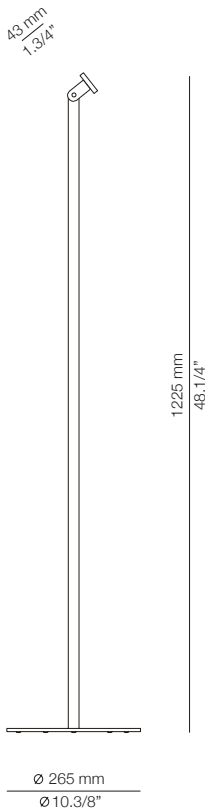

Direct or indirect light
Product includes:

- 1 shade of M-4066
- 1 ceiling support 114065000

FINISHES
74 WH
91 ND

EURO €
414
414

MOO_4068 - FLOOR SUPPORT

114068XX0
Floor support

FINISHES
74 WH
91 ND

EURO €
284
284