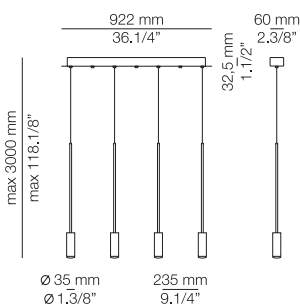

VOLTA

VOL_L92S4S - WITH SURFACE CANOPY

Composition includes:

- 1 linear canopy 113415XX3
- 4 units of T-3534C with cable
- 2 drivers 671000034 / Dimmable Triac

FINISHES

Canopy: 26 BLK - 71 WH
Body: 26 BLK
Head: 26 BLK - 61 S GLD
Body & Head: 71 WH

EURO €

1214
1214

Up to 3 additional VOLTA can be added

123530XX3 (x4)

4 units of embedded optic lens 30°

FINISHES

26 BLK
61 S GLD

EURO €

116
120