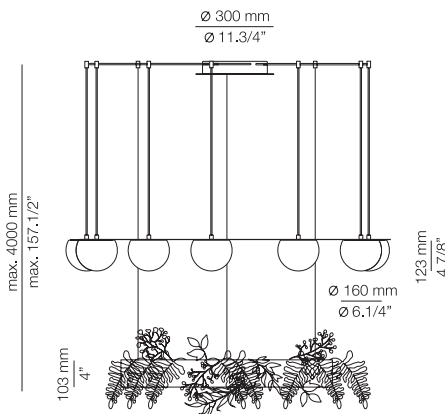

FINISHES

Canopy: 26 BLK
Ring: 26 BLK
61 S GLD

EURO €

3254
3844

Ø 50mm drill on dropped ceiling

CIRC

CIR_R30S1MP1VK - WITH SURFACE CANOPY

FEATURES