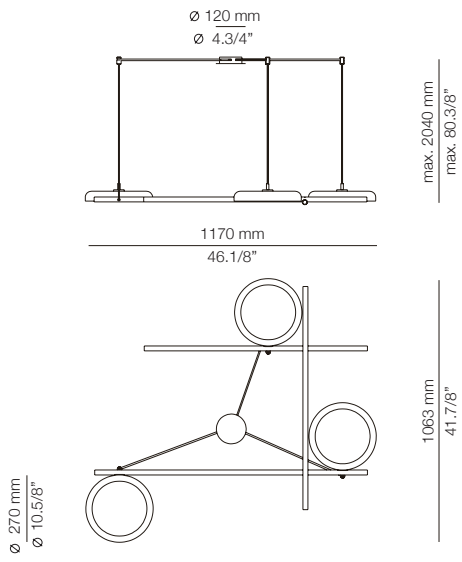

MOO_4063R - WITH RECESSED CANOPY

FEATURES

* LED 3x19W (2700K / Ang.120° / >80CRI 24V) / 100V - 277V / Typ 3x1800 lumens
Driver included / Dimmable 0-10V

FINISHES

74 WH
91 ND

EURO €

1597
1597

Product includes:

- 1 recessed canopy 113820XX3
- 1 unit of T-4063
- 2 remote drivers 671000052 / Dimmable 0-10V

Ø 65mm drill on dropped ceiling