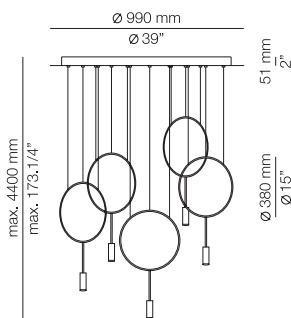

REVOLTA

REV_R100S5S - WITH SURFACE CANOPY

Composition includes:

- 1 round canopy 113535XX5
- 5 units of T-3635C
- 5 drivers / Dimmable Triac

FINISHES

Canopy: 26 BLK - 71 WH
Body: 26 BLK
Head: 26 BLK - 61 S GLD

EURO €

3192

Optional, not included:

- Up to 5 acoustic panels 123635XX0X

123530XX3 (x5)

5 units of embedded optic lens 30°

FINISHES

26 BLK
61 S GLD

EURO €

145
150