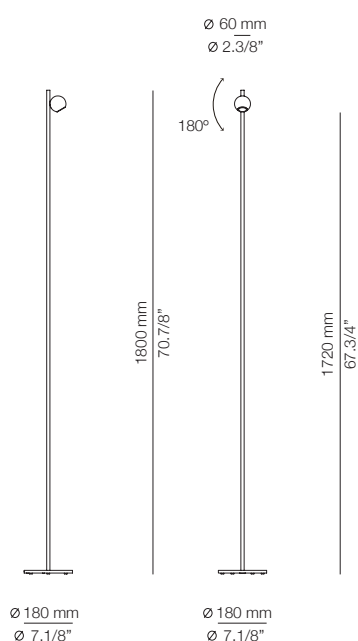

COMPASS

COM_4079

∅ 180 mm
∅ 7.1/8"

∅ 180 mm
∅ 7.1/8"

FEATURES

* LED 6,2W (Ang. 38° / >90CRI / 300mA)
100V - 240V / Push button dimmer on the cord
Universal plug

FINISHES

26 BLK
55 BG
59 TC

EURO €

647
647
647

P-4079-W (2700K Typ 625 lumens)

P-4079-M (3000K Typ 652 lumens)