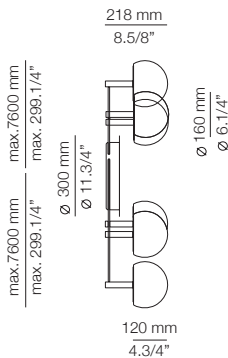

CIRC

CIR_R30S6S - WITH SURFACE CANOPY

Composition includes:

- 1 round canopy 113815263
- 6 units of A-3830C
- 2 drivers 671000034

FINISHES

Canopy: 26 BLK
Body: 26 BLK

EURO €

2003