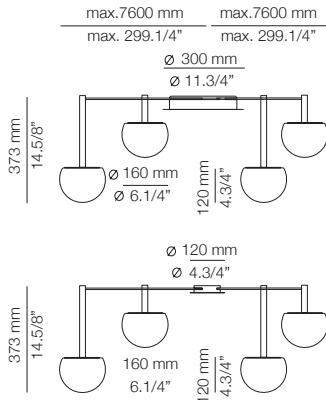

CIRC

CIR_R30S2S2M - WITH SURFACE CANOPY

Composition includes:

- 1 round canopy 113815263
- 2 units of t-3820C
- 2 units of t-3821C
- 2 drivers 671000091

FINISHES

Canopy: 26 BLK
Body: 26 BLK

EURO €

1373