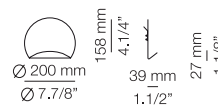

- 1 unit of P-3768
- 1 stem 113768XX0

Available until end of stock

TABLE KIT
123768922

FINISHES
92 MNK

EURO €
142

LECTERN KIT
123768923

FINISHES
92 MNK

EURO €
114