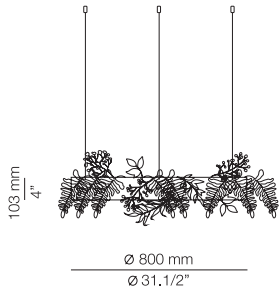

123815262 Vegetation kit

Vegetation kit with artificial greenery included. Not waterproof.
Maximum 30kg

FINISHES

26 BLK

EURO €

2164