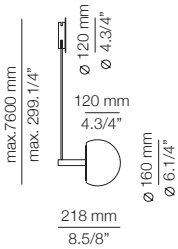

CIRC

CIR_3830R - WITH RECESSED CANOPY

FEATURES

* LED 6,2W (2700K / Ang. 120° / >90 CRI 350mA) 230V / Typ 725 lumens
Remote driver included / Dimmable Triac
Glass shade

Product includes:

- 1 round recessed canopy 113820263
- 1 unit of A-3830C
- 1 remote driver 671000061

FINISHES

Canopy: 26 BLK
Body: 26 BLK

EURO €

417

Ø50 mm drill on dry wall