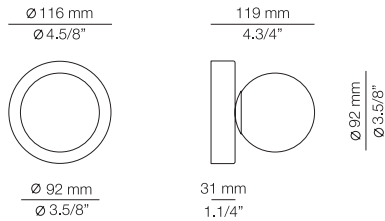

ALFI

ALF_3740S - WITH SURFACE CANOPY

FEATURES

* LED 3W (2700K / Ang. 120° / >90 CRI 350mA) / 100V -240V / Typ 350 lumens
Driver included / Non dimmable

FINISHES

26 BLK
20 GLD M

EURO €

231
238

Product includes:

- 1 unit of A-3740S or t-3740S
- 1 plain glass shade 113741000