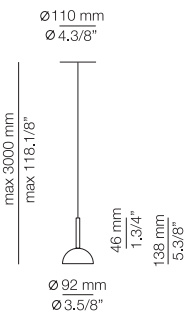

FEATURES

* LED 6,2W (2700K / Ang. 70° / >90 CRI 350mA) / 230V / Typ 725 lumens
Remote driver included / Dimmable Triac

FINISHES

26 BLK
74 WH
59 TC

EURO €

270
270
280

Product includes:

- 1 recessed canopy 113534XX2
- 1 unit of T-3934 with cable
- 1 remote driver 671000061 / Dimmable Triac

Ø 45mm drill on dropped ceiling

REMOTE DRIVER DALI - 671000092

18W / 350mA / 230V / DALI Dimmable
UPON REQUEST

EURO €

84

Ø 60mm drill on dropped ceiling