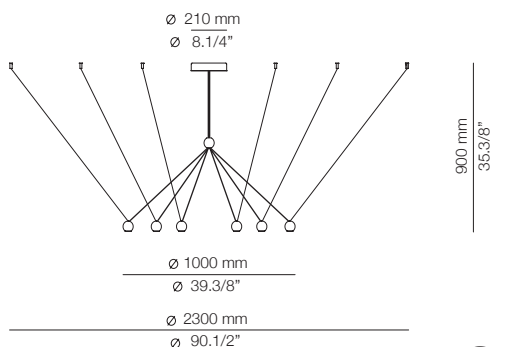

EURO €

1267
1267
1267

2300 mm - 2600 mm
90.1/2" - 102.3/8"

Scheme parameters:
Ceiling height = 2500mm
Table length = 2300 - 2600mm
Table width = 900mm

Consult spec sheets for other possible shapes

COMPASS

COM_R21S6 - WITH SURFACE CANOPY