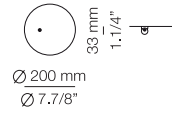

TABLE KIT
123768922