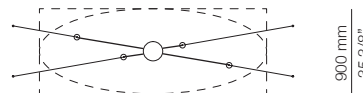

EURO €

1267
1267
1267

2300 mm - 2600 mm
90.1/2" - 102.3/8"

Scheme parameters:
Ceiling height = 2500mm
Table length = 2300 - 2600mm
Table width = 900mm

Consult spec sheets for other possible shapes

COMPASS

COM_R21S6 - WITH SURFACE CANOPY