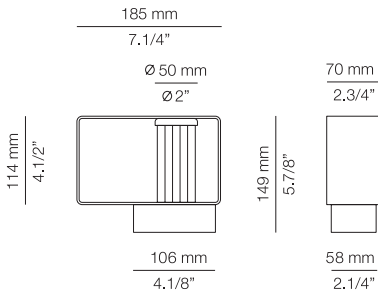

FRAME

FRA_4054X - OUTDOOR

IP
65

FEATURES

* LED 6,2W (3000K / Ang. 70° / >90 CRI 350mA) / 100V - 240V / Typ 725 lumens
Non Dimmable / Hard wired (no plug)
Transparent pyrex glass

FINISHES

96 BLK ANT

EURO €

379

FRAME

FRA_4055X - OUTDOOR