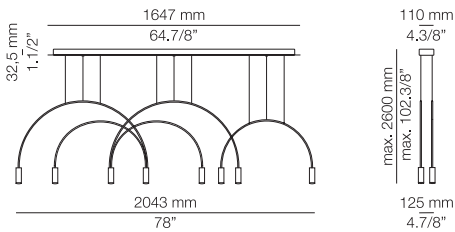

VOLTA

VOL_L165S1D2T - WITH SURFACE CANOPY

1. **Composition includes:**
2. 1 linear canopy 113535XX7
   - 1 unit of T-3535C
   - 2 units of T-3536C
   - 3 drivers / Dimmable Triac

FINISHES
Canopy: 26 BLK - 71 WH
Body: 26 BLK
Head: 26 BLK - 61 S GLD
Body & Head: 71 WH

EURO €
2270
2270

123530XX3 (x8)
8 units of embedded optic lens 30°

FINISHES
26 BLK
61 S GLD

EURO €
232
240