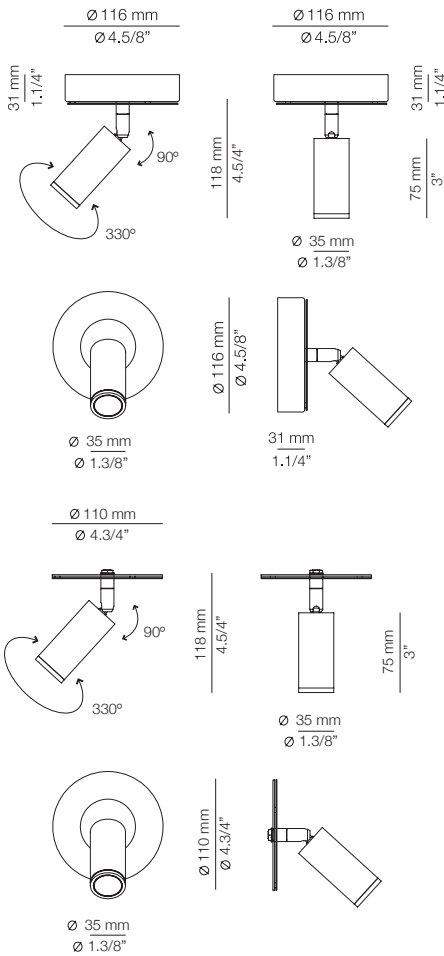

VOLTA

VOL_3533S - WITH SURFACE CANOPY

FEATURES

* LED 6,2W (Ang. 30° / >90 CRI / 350mA)
100V - 240V
Driver included / Non Dimmable
Additional 45° optic lens included

A-3533S-W (2700K Typ 725 lumens)
A-3533S-M (3000K Typ 763 lumens)

t-3533S-W (2700K Typ 725 lumens)
t-3533S-M (3000K Typ 763 lumens)

Product includes:

- 1 single canopy 113740262
- 1 unit of A-3533 or t-3533
- 1 driver 671000038 / Non Dimmable

FINISHES

26 BLK

EURO €

240

VOL_3533R - WITH RECESSED CANOPY