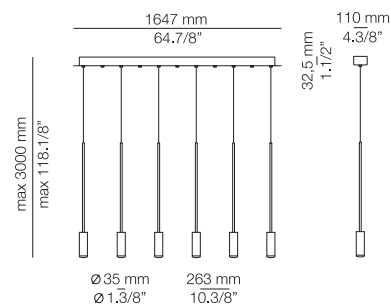

VOLTA

VOL_L165S6S - WITH SURFACE CANOPY

Composition includes:

- 1 linear canopy 113415XX7
- 6 units of T-3534C with cable
- 2 drivers 671000034 / Dimmable Triac

FINISHES

Canopy: 26 BLK - 71 WH
Body: 26 BLK
Head: 26 BLK - 61 S GLD
Body & Head: 71 WH

EURO €

1772
1772

Up to 5 additional VOLTA can be added

123530XX3 (x6)

6 units of embedded optic lens 30°

FINISHES

26 BLK
61 S GLD

EURO €

174
180