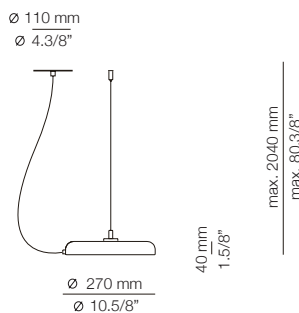

MOOD

MOO_4064S - WITH SURFACE CANOPY

FEATURES

* LED 19W (2700K / Ang.120° / >80CRI 24V) / 230V / Typ 1800 lumens
Driver included / Dimmable Triac

FINISHES

74 WH
91 ND

EURO €

505
505

Product includes:

- 1 surface canopy 113925XX2
- 1 unit of T-4064
- 1 driver 671000090 / Dimmable Triac

MOO_4064R - WITH RECESSED CANOPY

FEATURES

* LED 19W (2700K / Ang.120° / >80CRI 24V) / 230V / Typ 1800 lumens
Remote driver included / Dimmable Triac

FINISHES

74 WH
91 ND

EURO €

427
427

Product includes:

- 1 recessed canopy 113534XX2
- 1 unit of T-4064
- 1 remote driver 671000090 / Dimmable Triac

MOOD

MOO_4062S - WITH SURFACE CANOPY

FEATURES

* LED 2x19W (2700K / Ang.120° / >80CRI 24V) / 230V / Typ 2x1800 lumens
Driver included / Dimmable Triac

FINISHES

74 WH
91 ND

EURO €

1105
1105

Product includes:

- 1 surface canopy 113815XX3
- 1 unit of T-4062
- 2 drivers 671000090 / Dimmable Triac

MOO_4062R - WITH RECESSED CANOPY

FEATURES

* LED 2x19W (2700K / Ang.120° / >80CRI 24V) / 230V / Typ 2x1800 lumens
Remote driver included / Dimmable Triac

FINISHES

74 WH
91 ND

EURO €

988
988

Product includes:

- 1 recessed canopy 113820XX3
- 1 unit of T-4062
- 2 remote drivers 671000090 / Dimmable Triac

MOO_L92S2D - WITH SURFACE CANOPY

Composition includes:

- 1 linear canopy 114063XX3
- 2 units of T-4062
- 1 driver 671000053 / Dimmable 0-10V
- 1 union KIT 124062002

FINISHES

74 WH
91 ND

EURO €

1900
1900