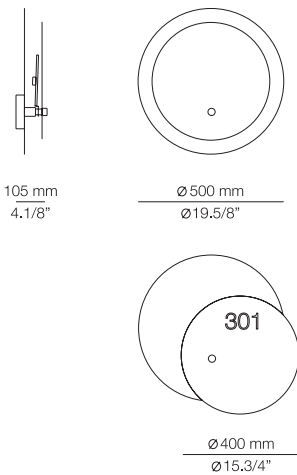

ECLIPSI

ECL_3700