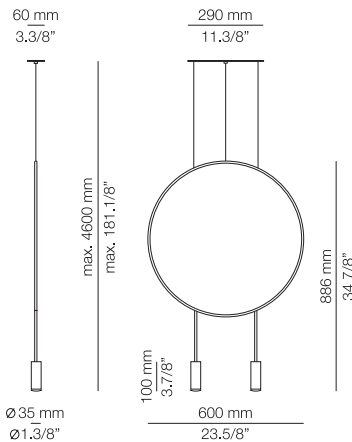

REV_3636R - WITH RECESSED CANOPY

FEATURES

*LED 2x6,2W (Ang. 80° / >90 CRI 350mA) / 230V
Remote driver included / Dimmable Triac

T-3636R-W (2700K Typ 2x725 lumens)
T-3636R-M (3000K Typ 2x763 lumens)

Product includes:

- 1 recessed canopy 113635XX0R
- 1 unit of T-3636C

FINISHES

Canopy: 26 BLK - 71 WH
Body: 26 BLK
Head: 26 BLK - 61 S GLD

EURO €

731

Ø 50mm drill on dropped ceiling

123636XX0 Acoustic panel

$\alpha_w = 0,4$ (Sound absorption indicator)
Ø 600 mm
95% Virgin wool, 5% polyamide

FINISHES

Acoustic Fabric Panel:
82 BL - 83 EGP - 84 SLM

EURO €

407

Other finishes available, consult our offices

123636XX0A Acoustic panel

$\alpha_w = 0,25$ (Sound absorption indicator)
Ø 600 mm
60% recycled bottles (PET)

FINISHES

Acoustic Foam Panel:
26 BLK

EURO €

178

Other finishes available, consult our offices

123530XX3 (x2)

2 units of embedded optic lens 30°

FINISHES

26 BLK
61 S GLD

EURO €

58

60

REMOTE DRIVER DALI - 671000092

18W / 350mA / 230V / DALI Dimmable
UPON REQUEST

EURO €

84

Ø 60mm drill on dropped ceiling