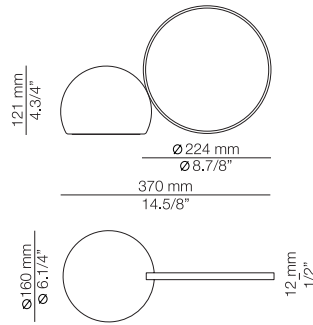

CIRC

CIR_3727X - OUTDOOR

FEATURES
* LED 2,5W (3000K / Ang. 120° / >80 CRI
5200mAh) 230V / Typ 290 lumens
Polyethylene shade

FINISHES
Indoor & Outdoor: 26 BLK
80 RT
Indoor only: 61 S GLD

EURO €
358
381
396

Product includes:

- 1 unit of M-3727X
- 1 charger kit 671000044

Li on battery / Three position dimming / Remote control
Battery charging time 8-10h / Battery life over 6h at maximum brightness