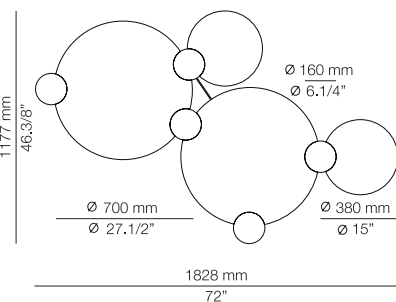

CIRC

CIR_R30S2S2M - WITH SURFACE CANOPY

Composition includes:

- 1 round canopy 113815263
- 2 units of t-3820C
- 2 units of t-3821C
- 2 drivers 671000091

FINISHES

Canopy: 26 BLK
Body: 26 BLK

EURO €

1373

CIR_R12R2S2M - WITH RECESSED CANOPY

Composition includes:

- 1 round recessed canopy 113820263
- 2 units of t-3820C
- 2 units of t-3821C
- 2 remote drivers 671000091

FINISHES

Canopy: 26 BLK
Body: 26 BLK

EURO €

1256

Ø 50mm drill on dropped ceiling

CIRC

CIR_R30S4S2M - WITH SURFACE CANOPY

Composition includes:

- 1 round canopy 113815263
- 4 units of t-3820C
- 2 units of t-3821C
- 2 drivers 671000034

FINISHES

Canopy: 26 BLK
Body: 26 BLK

EURO €

1895

CIR_R12R4S2M - WITH RECESSED CANOPY

Composition includes:

- 1 round recessed canopy 113820263
- 4 units of t-3820C
- 2 units of t-3821C
- 2 remote drivers 671000034

FINISHES

Canopy: 26 BLK
Body: 26 BLK

EURO €

1778

Ø 50mm drill on dropped ceiling

CIRC

CIR_3824S

FEATURES

* LED 3x6,2W (2700K / Ang. 120° / >90 CRI 350mA) 230V / Typ 3x725 lumens
Driver included / Dimmable Triac
Glass shade and acoustic panel

FINISHES

Canopy: 26 BLK
Acoustic Panel: 97 GR

EURO €

1489

Product includes:

- 1 unit of t-3824
- 1 driver 671000034

CIRC

CIR_3825S

FEATURES

* LED 5x6,2W (2700K / Ang. 120° / >90 CRI 350mA) 230V / Typ 5x725 lumens
Driver included / Dimmable Triac
Glass shade and acoustic panel

FINISHES

Canopy: 26 BLK
Acoustic Panel:
26 BLK & 55 BG
97 GR

EURO €

1946

1946

Product includes:

- 1 unit of t-3825
- 1 driver 671000034
- 1 driver 671000091

CIRC

CIR_3826X - OUTDOOR

FEATURES

*LED 2,5W (3000K / Ang. 120° / >80 CRI 5200mAh) 230V / Typ 290 lumens
Polyethylene shade

FINISHES

46 M GN
78 OX RD

EURO €

348

348

Product includes:

- 1 unit of M-3826X
- 1 charger kit 671000044

Available until end of stock