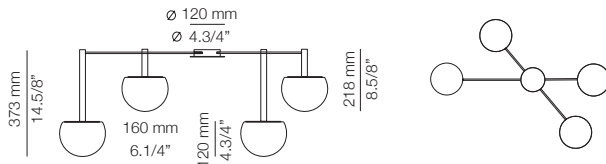

CIR_R12R2S2M - WITH RECESSED CANOPY

Composition includes:

- 1 round recessed canopy 113820263
- 2 units of t-3820C
- 2 units of t-3821C
- 2 remote drivers 671000091

FINISHES

Canopy: 26 BLK
Body: 26 BLK

EURO €

1256

Ø 50mm drill on dropped ceiling

CIRC