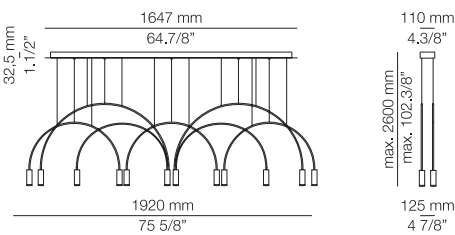

VOLTA

VOL_L165S3D2T - WITH SURFACE CANOPY

1. **Composition includes:**
2. 1 linear canopy 113535XX7
   - 3 units of T-3535C
   - 2 units of T-3536C
   - 5 drivers / Dimmable Triac

FINISHES
Canopy: 26 BLK - 71 WH
Body: 26 BLK
Head: 26 BLK - 61 S GLD
Body & Head: 71 WH

EURO €
3280
3280

123530XX3 (x12)
12 units of embedded optic lens 30°

FINISHES
26 BLK
61 S GLD

EURO €
348
360