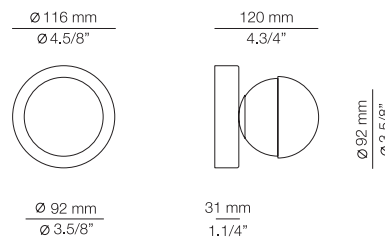

ALFI

ALF_3740AS - WITH SURFACE CANOPY

FEATURES

* LED 3W (2700K / Ang. 120° / >90 CRI 350mA) / 100V -240V / Typ 350 lumens
Driver included / Non dimmable

FINISHES

26 BLK
20 GLD M

EURO €

270
285

Product includes:

- 1 unit of A-3740S or t-3740S
- 1 glass shade with cap 113741XX0

ALF_3740AR - WITH RECESSED CANOPY