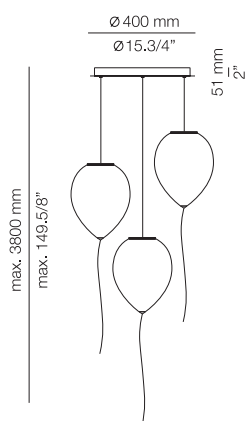

BALLOON

BAL_R40S3 - WITH SURFACE CANOPY

Composition includes:

- 1 round canopy 113415XX6
- 3 units of T-3055C with textile cable

FINISHES

71 WH

EURO €
1472