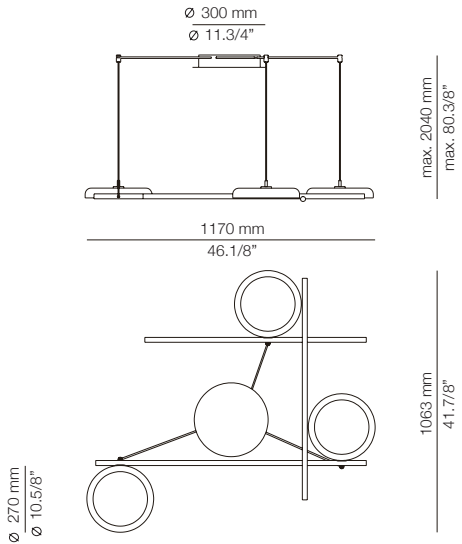

MOOD

MOO_4063S - WITH SURFACE CANOPY

FEATURES

* LED 3x19W (2700K / Ang.120° / >80CRI 24V) / 100V - 277V / Typ 3x1800 lumens
Driver included / Dimmable 0-10V

FINISHES

74 WH
91 ND

EURO €

1714
1714

Product includes:

- 1 surface canopy 113815XX3
- 1 unit of T-4063
- 2 drivers 671000052 / Dimmable 0-10V