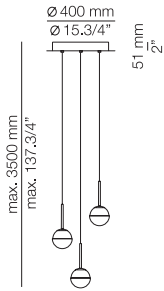

FINISHES

Canopy: 26 BLK - 71 WH
Body: 26 BLK
20 GLD M

EURO €

1347
1383

ALFI

ALF_R40S3A - WITH SURFACE CANOPY

FEATURES

* LED 3x3W (2700K / Ang. 120° / >90 CRI 24V) / 230V / Typ 3x300 lumens
Driver included / Dimmable Triac