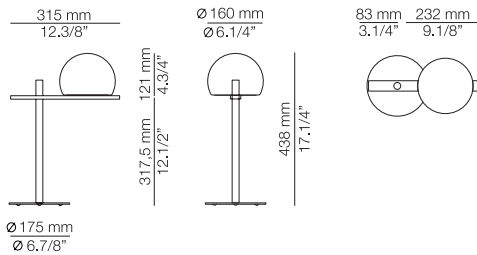

CIRC

CIR_3728 - INDOOR

FEATURES
* LED 8W (2700K / Ang. 120° / >90 CRI)
230V / Typ 665 lumens
Glass shade
On/Off cord switch

FINISHES
61 S GLD
26 BLK

EURO €
623
497

DIMMABLE UPON REQUEST

Push button dimmer on the cord

EURO €
150

CIR_3728X - OUTDOOR

FEATURES
* LED 8W (2700K / Ang. 120° / >90 CRI)
230V / Typ 665 lumens / Dimmable Triac
Polyethylene shade

FINISHES
26 BLK
80 RT

EURO €
481
502