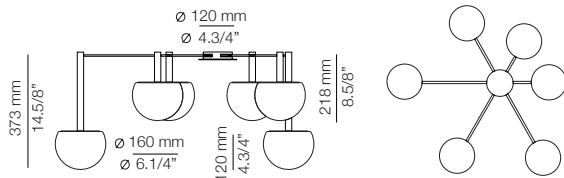

CIR_R12R4S2M - WITH RECESSED CANOPY

Composition includes:

- 1 round recessed canopy 113820263
- 4 units of t-3820C
- 2 units of t-3821C
- 2 remote drivers 671000034

FINISHES

Canopy: 26 BLK
Body: 26 BLK

EURO €

1778

Ø 50mm drill on dropped ceiling