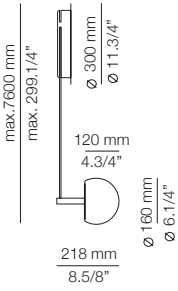

CIRC

CIR_3830S - WITH SURFACE CANOPY

FEATURES

* LED 6,2W (2700K / Ang. 120° / >90 CRI 350mA) 230V / Typ 725 lumens
Driver included / Dimmable Triac
Glass shade

Product includes:

- 1 round canopy 113815263
- 1 unit of A-3830C
- 1 driver 671000061

FINISHES

Canopy: 26 BLK
Body: 26 BLK

EURO €

534