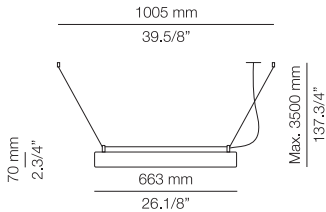

GAD_3924R - WITH RECESSED CANOPY

FEATURES

* LED 22W (3000K / Ang. 90° / >90 CRI 500mA) / 230V / Typ 3150 lumens
Remote driver included / Dimmable Triac

Product includes:

- 1 recessed canopy 113534712
- 1 unit of T-3924
- 1 remote driver 671000013 / Dimmable Triac

FINISHES

Shade: 74 WH
Textured vinyl shade:
50 MM
51 CT
52 WD

EURO €

488
542
542
542

Ø 55mm drill on dropped ceiling