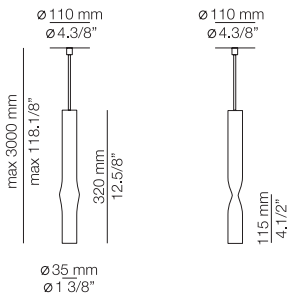

FEATURES

* LED 6,2W (2700K / Ang. 80° / >90 CRI 350mA) / 230V / Typ 725 lumens
Remote driver included / Dimmable Triac

FINISHES

Canopy: 26 BLK - 71WH
Shade: 61 S GLD
26 BLK
74 WH

EURO €

334
317
317

Product includes:

- 1 recessed canopy 113534XX2
- 1 unit of T-3734C with cable
- 1 remote driver 671000061 / Dimmable Triac

Ø 45mm drill on dropped ceiling

REMOTE DRIVER DALI - 671000092

UPON REQUEST FOR T-3734 / T-3735 / T-3736
18W / 350mA / 230V / DALI Dimmable

EURO €

84

Ø 60mm drill on dropped ceiling