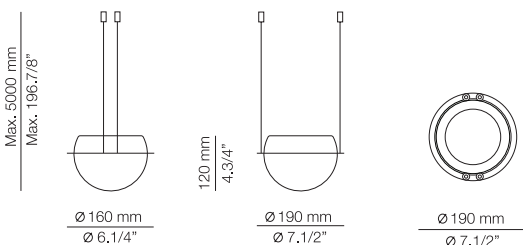

CIRC

123815263 - SUSPENSION FLOWER POT KIT

FEATURES

Flower pot KIT for greenery in black anthracite polyethylene. Plants not included.
Waterproof / Maximum 1,5kg

FINISHES

26 BLK ANT

EURO €

200