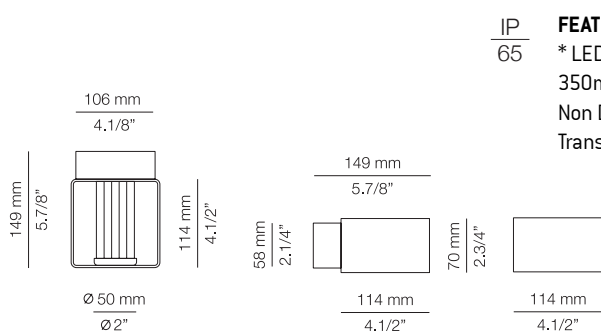

FRAME

FRA_4053X - OUTDOOR

IP
65

FEATURES

- LED 6,2W (3000K / Ang. 70° / >90 CRI 350mA) / 100V - 240V / Typ 725 lumens
- Non Dimmable
- Transparent pyrex glass

FINISHES

1. 96 BLK ANT

EURO €

1. 371