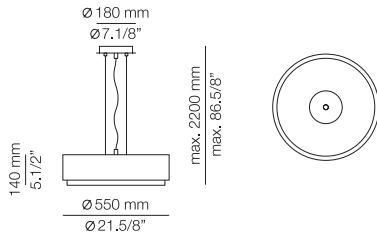

IRIS

IRI_2714