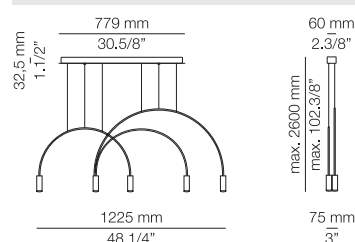

VOLTA

VOL_L78S1D1T - WITH SURFACE CANOPY

Composition includes:

- 1 linear canopy 113535XX2
- 1 unit of T-3535C
- 1 unit of T-3536C
- 2 drivers / Dimmable Triac

FINISHES

Canopy: 26 BLK - 71 WH
Body: 26 BLK
Head: 26 BLK - 61 S GLD
Body & Head: 71 WH
Canopy, Body, Head: 87 AL F

EURO €

1443
1443
1615

123530XX3 (x5)

5 units of embedded optic lens 30°

FINISHES

26 BLK
61 S GLD
87 AL F

EURO €

145
150
145

VOL_L78R1D1T - WITH RECESSED CANOPY

Composition includes:

- 1 recessed canopy 113535XX2R
- 1 unit of T-3535C
- 1 unit of T-3536C
- 2 remote drivers / Dimmable Triac

FINISHES

Canopy: 26 BLK - 71 WH
Body: 26 BLK
Head: 26 BLK - 61 S GLD

EURO €

1443

Ø 50mm drill on dropped ceiling