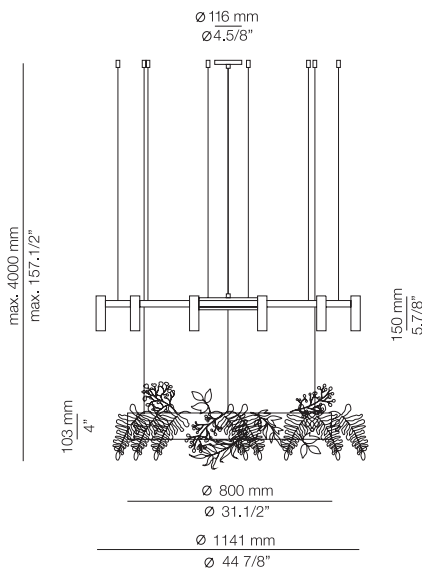

FEATURES

* LED 24x3W (2700K / Ang. 60° / >90 CRI 24V) 100V - 277V / Typ 24x300 lumens
Dimmable 0-10V
Up and down light

Product includes:

- 1 round canopy 113805263
- 1 unit of T-3806
- 1 vegetation KIT 123815262 with artificial greenery included.
  Not waterproof / Maximum 30kg

FINISHES

Canopy: 26 BLK
Body: 26 BLK
Head: 26 BLK
61 S GLD

EURO €

5545
5814