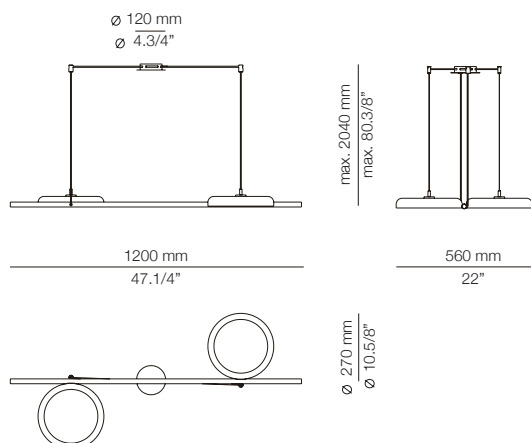

FEATURES

* LED 2x19W (2700K / Ang.120° / >80CRI 24V) / 230V / Typ 2x1800 lumens
Remote driver included / Dimmable Triac

FINISHES

74 WH
91 ND

EURO €

988
988

Product includes:

- 1 recessed canopy 113820XX3
- 1 unit of T-4062
- 2 remote drivers 671000090 / Dimmable Triac