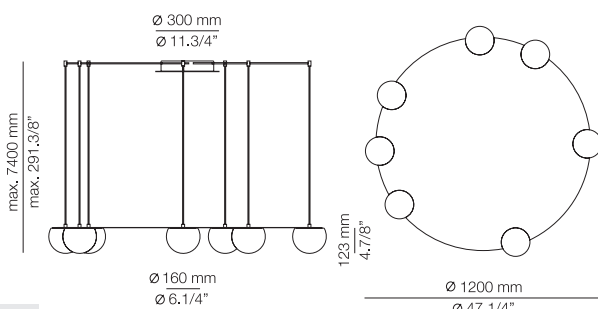

CIR_3816AS - WITH SURFACE CANOPY + ACOUSTIC PANEL

FEATURES

* LED 7x6,2W (2700K / Ang. 120° / >90 CRI 350mA) 230V / Typ 7x725 lumens
Driver included / Dimmable Triac
Glass shade / Acoustic panel

FINISHES

Canopy: 26 BLK
Acoustic panel: 26 BLK
Acoustic panel: 97 GR

EURO €

2421
2421

Product includes:

- 1 round canopy 113815263
- 1 unit of T-3816A
- 2 drivers 671000091 + 1 driver 671000034
- 1 acoustic panel 113816XX4