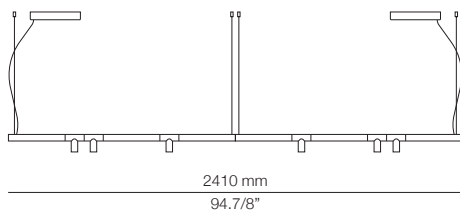

123915002

Union KIT for more than one Morse

EURO €

19