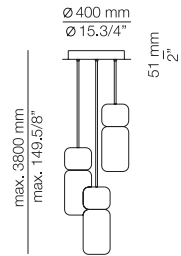

PILA

PIL_R40S3 - WITH SURFACE CANOPY