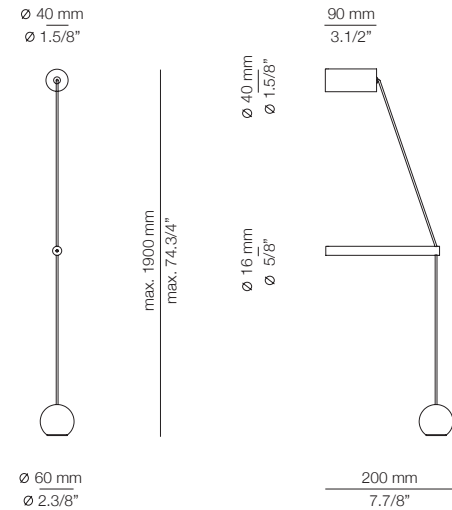

COMPASS

COM_4071S

FEATURES

* LED 3W (Ang.38° / >90CRI / 350mA)
100V - 240V

Driver included / Non Dimmable

A-4071-W (2700K Typ 285 lumens)
A-4071-M (3000K Typ 367 lumens)

Product includes:

- 1 single canopy 114074XX0
- 1 unit of A-4071

Bathroom version IP/44 upon request
Versión para baño IP/44 bajo pedido

FINISHES

26 BLK
55 BG
59 TC