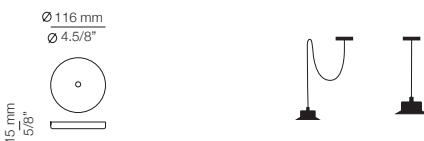

86

86

91

SINGLE CANOPY

113416XX0

**FEATURES**Canopy for 1 single pendant
1 ceiling holder included**FINISHES**26 BLK
37 NI
71 WH**EURO €**

69

76