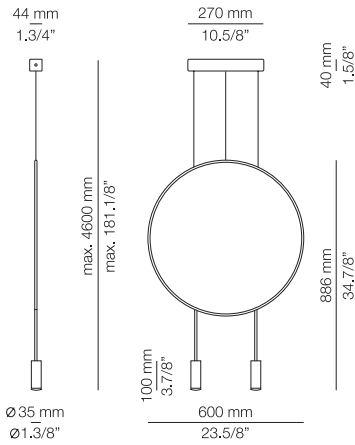

REVOLTA

REV_3636S - WITH SURFACE CANOPY

FEATURES

* LED 2x6,2W (Ang. 80° / >90 CRI 350mA) / 230V
Driver included / Dimmable Triac

T-3636S-W (2700K Typ 2x725 lumens)
T-3636S-M (3000K Typ 2x763 lumens)

Product includes:

- 1 single canopy 113635XX0
- 1 unit of T-3636C

FINISHES

Canopy: 26 BLK - 71 WH
Body: 26 BLK
Head: 26 BLK - 61 S GLD

EURO €

731

123636XX0 Acoustic panel

$\alpha_w = 0,4$ (Sound absorption indicator)
Ø 600 mm
95% Virgin wool, 5% polyamide

FINISHES

Acoustic Fabric Panel:
82 BL - 83 EGP - 84 SLM

EURO €

407

Other finishes available, consult our offices

123636XX0A Acoustic panel

$\alpha_w = 0,25$ (Sound absorption indicator)
Ø 600 mm
60% recycled bottles (PET)

FINISHES

Acoustic Foam Panel:
26 BLK

EURO €

178

Other finishes available, consult our offices

123530XX3 (x2)

2 units of embedded optic lens 30°

FINISHES

26 BLK
61 S GLD

EURO €

58

60