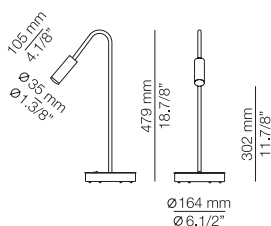

FEATURES

* LED 6,2W (Ang. 80° / >90 CRI
350mA) / 230V
On / Off Switch

FINISHES

Body: 26 BLK
Head: 26 BLK - 61 S GLD
Body & Head: 71 WH

EURO €

406
406

M-3537-W (2700K Typ 725 lumens)
M-3537-M (3000K Typ 763 lumens)

123530XX3

Embedded optic lens 30°

FINISHES

26 BLK
61 S GLD

EURO €

29
30