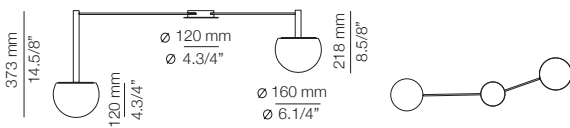

Composition includes:

- 1 round recessed canopy 113820263
- 1 unit of t-3820C
- 1 unit of t-3821C
- 1 remote driver 671000091

FINISHES
Canopy: 26 BLK
Body: 26 BLK

EURO €
675

Ø 50mm drill on dropped ceiling