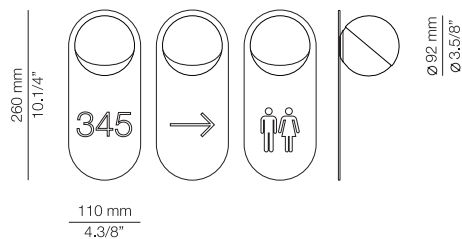

ALFI

ALF_3741R - WITH RECESSED CANOPY

FEATURES

* LED 3W (2700K / Ang. 120° / >90 CRI / 350mA) / 100V - 240V / Typ 350 lumens
Remote driver included / Non dimmable

FINISHES

26 BLK
20 GLD M

EURO €

405
417

Product includes:

- 1 unit of A-3741
- 1 remote driver 671000073 / Non dimmable
- 1 glass shade with cap at 45° 113741XX1

Minimum order 13 units