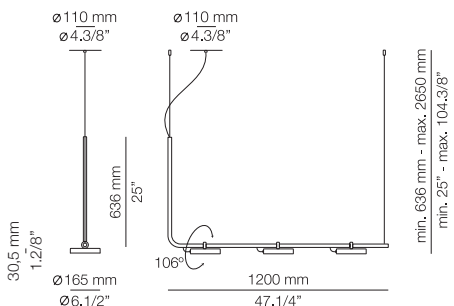

- 1 surface canopy 113925XX2
- 1 unit of T-3541
- 1 driver 671000090 / Dimmable Triac

FINISHES

Canopy: 26 BLK - 74WH
Body: 56 BLK

EURO €

1360

ARO_3541R - WITH RECESSED CANOPY

FEATURES

* LED 3x10W (2700K / Ang. 85° / >90 CRI 24V) / 230V / Typ 3x1106 lumens
Remote driver included / Dimmable Triac