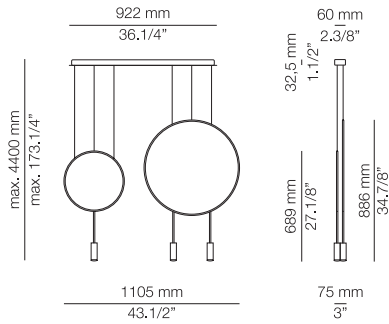

REVOLTA

REV_L92S1S1D - WITH SURFACE CANOPY

Composition includes:

- 1 linear canopy 113535XX3
- 1 unit of T-3635C
- 1 unit of T-3636C
- 2 drivers / Dimmable Triac

FINISHES

Canopy: 26 BLK - 71 WH
Body: 26 BLK
Head: 26 BLK - 61 S GLD

EURO €

1303

Optional, not included:

- 1 acoustic panel 123635XX0X
- 1 acoustic panel 123636XX0X

123530XX3 (x3)

3 units of embedded optic lens 30°

FINISHES

26 BLK
61 S GLD

EURO €

87
90