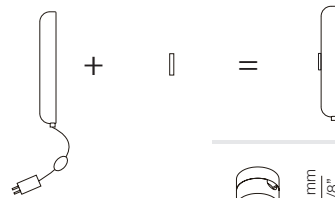

124060262

Cable holder to guide the cord

EURO €

21

MOO_4061 - WALL SUPPORT STEM

110 mm
4.3/8"

114061XX0

Wall support stem