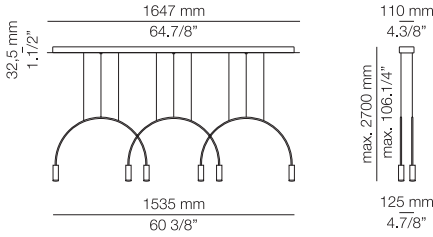

VOLTA

VOL_L165S3D - WITH SURFACE CANOPY

1. **Composition includes:**
2. 1 linear canopy 113535XX7
   - 3 units of T-3535C
   - 3 drivers / Dimmable Triac

FINISHES
Canopy: 26 BLK - 71 WH
Body: 26 BLK
Head: 26 BLK - 61 S GLD
Body & Head: 71 WH

EURO €
1900
1900

123530XX3 (x6)
6 units of embedded optic lens 30°

FINISHES
26 BLK
61 S GLD

EURO €
174
180