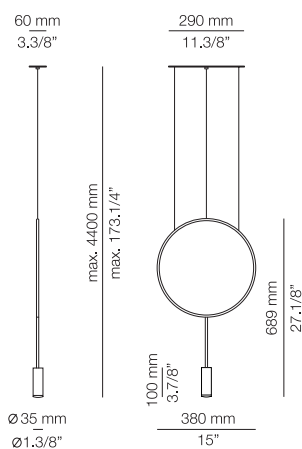

REV_3635R - WITH RECESSED CANOPY

FEATURES

*LED 6,2W (Ang. 80° / >90 CRI
350mA) / 230V
Remote driver included / Dimmable Triac

T-3635R-W (2700K Typ 725 lumens)
T-3635R-M (3000K Typ 763 lumens)

Product includes:

- 1 recessed canopy 113635XX0R
- 1 unit of T-3635C

FINISHES

Canopy: 26 BLK - 71 WH
Body: 26 BLK
Head: 26 BLK - 61 S GLD

EURO €

548

Ø 50mm drill on dropped ceiling

123635XX0 Acoustic panel

$\alpha_w = 0,4$ (Sound absorption indicator)
Ø 380 mm
95% Virgin wool, 5% polyamide

FINISHES

Acoustic Fabric Panel:
82 BL - 83 EGP - 84 SLM

EURO €

316

Other finishes available, consult our offices

123635XX0A Acoustic panel

$\alpha_w = 0,25$ (Sound absorption indicator)
Ø 380 mm
60% recycled bottles (PET)

FINISHES

Acoustic Foam Panel:
26 BLK

EURO €

132

Other finishes available, consult our offices

123530XX3

Embedded optic lens 30°

FINISHES

26 BLK
61 S GLD

EURO €

29
30

REMOTE DRIVER DALI - 671000092

18W / 350mA / 230V / DALI Dimmable
UPON REQUEST

EURO €

84

Ø 60mm drill on dropped ceiling