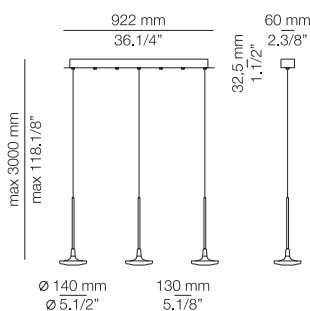

(Max. 1x10W) / 230V / Dimmable Triac

EURO €

41

Ø 50mm drill on dropped ceiling

BUTTON

BUT_L92S3 - WITH SURFACE CANOPY

Composition includes:

- 1 linear canopy 113415XX3
- 3 units of T-3302C with cable
- 3 drivers 671000061 / Dimmable Triac