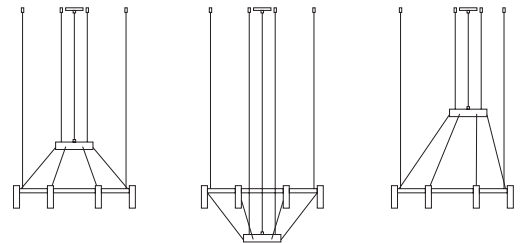

FINISHES

Canopy: 26 BLK
Body: 26 BLK
Head: 26 BLK
61 S GLD

EURO €

2133
2311

Product includes:

- 1 round canopy 113805263
- 1 unit of T-3805
- 1 driver included / Dimmable 0-10V

Possible shapes / compositions