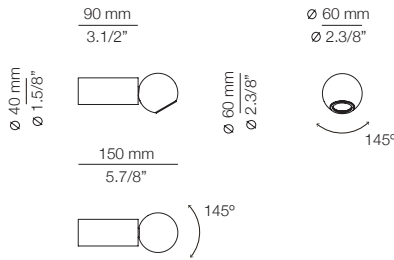

COMPASS

COM_4070

FEATURES

* LED 3W (Ang.38° / >90CRI / 350mA)
100V - 240V / Non Dimmable

A-4070-W (2700K Typ 285 lumens)
A-4070-M (3000K Typ 367 lumens)

FINISHES

26 BLK
55 BG
59 TC

EURO €

354
354
354