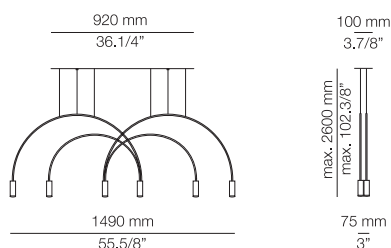

VOLTA

VOL_L92S2T - WITH SURFACE CANOPY

Composition includes:

- 1 linear canopy 113535XX3
- 2 units of T-3536C
- 2 drivers / Dimmable Triac

FINISHES

Canopy: 26 BLK - 71 WH
Body: 26 BLK
Head: 26 BLK - 61 S GLD
Body & Head: 71 WH

EURO €

1628
1628

123530XX3 (x6)

6 units of embedded optic lens 30°

FINISHES

26 BLK
61 S GLD

EURO €

174
180

VOL_L92R2T - WITH RECESSED CANOPY

Composition includes:

- 1 recessed canopy 113535XX3R
- 2 units of T-3536C
- 2 remote drivers / Dimmable Triac

FINISHES

Canopy: 26 BLK - 71 WH
Body: 26 BLK
Head: 26 BLK - 61 S GLD
Body & Head: 71 WH

EURO €

1628
1628

Ø 50mm drill on dropped ceiling