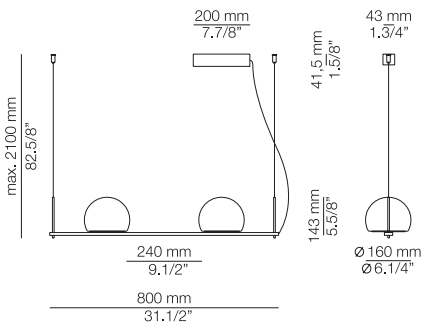

Ø 50mm drill on dropped ceiling

CIRC

CIR_3715S - WITH SURFACE CANOPY

FEATURES

* LED 2x6,2W (2700K / Ang. 120°
>90 CRI / 350mA) / 230V
Typ 2x725 lumens
Driver included / Dimmable Triac
Glass shade

FINISHES

Canopy: 26 BLK - 74 WH
Body: 61 S GLD
26 BLK