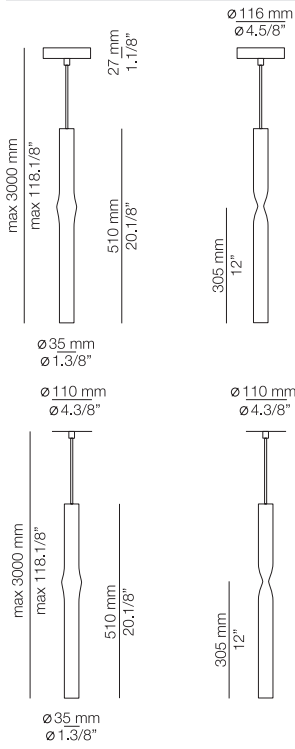

FLOW

FLO_3736S - WITH SURFACE CANOPY

FEATURES

* LED 6,2W (2700K / Ang. 80° / >90 CRI 350mA) / 100V - 240V / Typ 725 lumens
Driver included / Non dimmable

FINISHES

Canopy: 26 BLK - 71WH
Shade: 61 S GLD
26 BLK
74 WH

EURO €

374
359
359

Product includes:

- 1 single canopy 113534XX0
- 1 unit of T-3736C with cable
- 1 driver 671000038 / Non Dimmable

FLO_3736R - WITH RECESSED CANOPY

FEATURES

* LED 6,2W (2700K / Ang. 80° / >90 CRI 350mA) / 230V / Typ 725 lumens
Remote driver included / Dimmable Triac

FINISHES

Canopy: 26 BLK - 71WH
Shade: 61 S GLD
26 BLK
74 WH

EURO €

360
345
345

Product includes:

- 1 recessed canopy 113534XX2
- 1 unit of T-3736C with cable
- 1 remote driver 671000061 / Dimmable Triac

Ø 45mm drill on dropped ceiling

DRIVER FLOW - 671000038

T-3734 / T-3735 / T-3736 (Max. 1x 6,1W) / 100V - 240V Non dimmable

EURO €

35

Ø 40mm drill on dropped ceiling

REMOTE DRIVER FLOW - 671000061

T-3734 / T-3735 / T-3736 (Max. 1x10W) / 230V Dimmable Triac

EURO €

41

Ø 45mm drill on dropped ceiling

DRIVER FLOW - 671000034

T-3734 / T-3735 / T-3736 (Min. 2x6,1W - Max. 3x 6,1W) 230V / Dimmable Triac

EURO €

50

Ø 50mm drill on dropped ceiling

REMOTE DRIVER DALI - 671000092

UPON REQUEST FOR T-3734 / T-3735 / T-3736
18W / 350mA / 230V / DALI Dimmable

EURO €

84

Ø 60mm drill on dropped ceiling