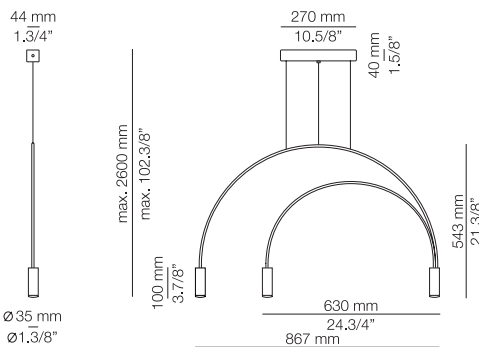

VOLTA

VOL_3536S - WITH SURFACE CANOPY

FEATURES

* LED 3x6,2W (Ang. 80° / >90 CRI / 350mA)
230V / Driver included / Dimmable Triac

T-3536S-W (2700K Typ 3x725 lumens)
T-3536S-M (3000K Typ 3x763 lumens)

Product includes:

- 1 single canopy 113635XX0
- 1 unit of T-3536C

FINISHES

Canopy: 26 BLK - 71 WH
Body: 26 BLK
Head: 26 BLK - 61 S GLD
Body & Head: 71 WH
Canopy, Body, Head: 87 AL F

EURO €

802
802
915

123530XX3 (x3)

3 units of embedded optic lens 30°

FINISHES

26 BLK
61 S GLD
87 AL F

EURO €

87
90
87

VOL_3536R - WITH RECESSED CANOPY

FEATURES

* LED 3x6,2W (Ang. 80° / >90 CRI / 350mA)
230V / Remote Driver included
Dimmable Triac

T-3536R-W (2700K Typ 3x725 lumens)
T-3536R-M (3000K Typ 3x763 lumens)

FINISHES

Canopy: 26 BLK - 71 WH
Body: 26 BLK
Head: 26 BLK - 61 S GLD
Body & Head: 71 WH

EURO €

802
802

Ø 50mm drill on dropped ceiling

Product includes:

- 1 recessed canopy 113635XX0R
- 1 unit of T-3536C

REMOTE DRIVER DALI - 671000092

18W / 350mA / 230V / DALI Dimmable
UPON REQUEST

EURO €

84

Ø 60mm drill on dropped ceiling