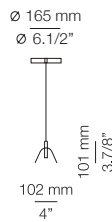

GADA

GAD_3924S - WITH SURFACE CANOPY

FEATURES

* LED 22W (3000K / Ang. 90° / >90 CRI 500mA) / 230V / Typ 3150 lumens
Driver included / Dimmable Triac

Product includes:

- 1 single canopy 113925XX2
- 1 unit of T-3924
- 1 driver 671000013 / Dimmable Triac

FINISHES

Shade: 74 WH
Textured vinyl shade:
50 MM
51 CT
52 WD

EURO €

566
620
620
620

GAD_3924R - WITH RECESSED CANOPY