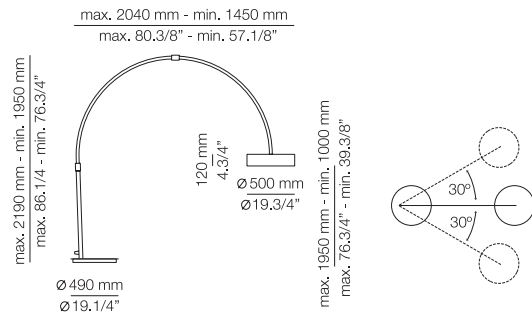

IRIS

IRI_2718

FEATURES

* LED 3x8,5W (2700K / Ang. 120° / >80 CRI)
E27 / Typ 3x805 lumens / 230V
Dimmable
Translucent polyester shade

FINISHES

Shade: 26 BLK
27WH
Body: 37 NI

EURO €

2590

Available until end of stock

Product includes:

- 1 unit of P-2718
- 1 shade 112718XX0X
- 3 dimmable led bulbs

LAVERD

LAV_3805S