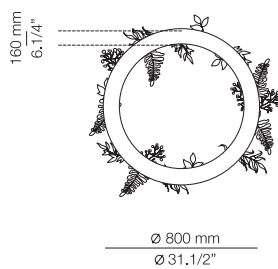

123815262 Vegetation kit

Vegetation kit with artificial greenery included. Not waterproof.
Maximum 30kg

FINISHES

26 BLK

EURO €

2164