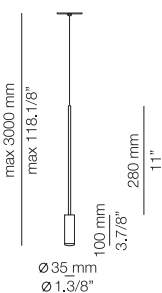

VOL_3534R - WITH RECESSED CANOPY

FEATURES

* LED 6,2W (Ang. 80° / >90 CRI / 350mA)
230V / Remote driver included / Dimmable Triac

T-3534R-W (2700K Typ 725 lumens)
T-3534R-M (3000K Typ 763 lumens)

Product includes:

- 1 recessed canopy 113534XX2
- 1 unit of T-3534C with cable
- 1 remote driver 671000061 / Dimmable Triac

FINISHES

Canopy: 26 BLK - 71 WH
Body: 26 BLK
Head: 26 BLK - 61 S GLD
Body & Head: 71 WH

EURO €

310

310

123530XX3

Embedded optic lens 30°

FINISHES

26 BLK
61 S GLD

EURO €

29

30