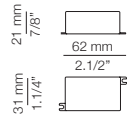

EURO €

35

Ø 40mm drill on dropped ceiling

REMOTE DRIVER FLOW - 671000061

T-3734 / T-3735 / T-3736 (Max. 1x10W) / 230V Dimmable Triac