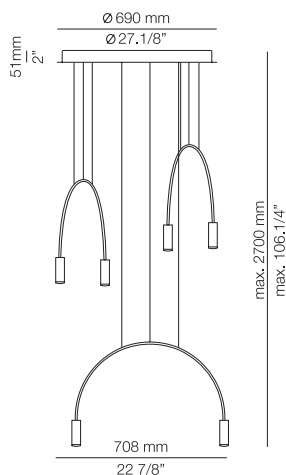

VOLTA

VOL_R70S3D - WITH SURFACE CANOPY

Composition includes:

- 1 round canopy 113535XX4
- 3 units of T-3535C
- 3 drivers / Dimmable Triac

FINISHES

Canopy: 26 BLK - 71 WH
Body: 26 BLK
Head: 26 BLK - 61 S GLD
Body & Head: 71 WH

EURO €

2298
2298

123530XX3 (x6)

6 units of embedded optic lens 30°

FINISHES

26 BLK
61 S GLD

EURO €

174
180