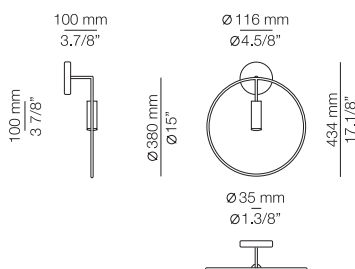

FEATURES

* LED 6,2W (Ang. 80° / >90 CRI / 350mA)
100V - 240V / Non Dimmable

FINISHES

Body: 26 BLK
Head: 26 BLK - 61 S GLD

EURO €

391

A-3630-W (2700K Typ 725 lumens)
A-3630-M (3000K Typ 763 lumens)

123530XX3

Embedded optic lens 30°

FINISHES

26 BLK
61 S GLD

EURO €

29
30