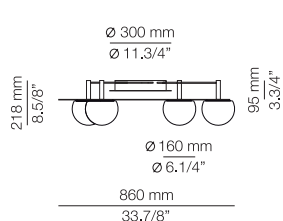

FEATURES

* LED 4x6,2W (2700K / Ang. 120° / >90 CRI 350mA) 230V / Typ 4x725 lumens
Driver included / Dimmable Triac
Glass shade / Acoustic panel

FINISHES

Canopy: 26 BLK
Acoustic panel: 26 BLK
Acoustic panel: 97 GR

EURO €

1550
1550

Product includes:

- 1 round canopy 113815263
- 1 unit of t-3810A + 2 drivers 671000091
- 1 acoustic panel 113815XX4