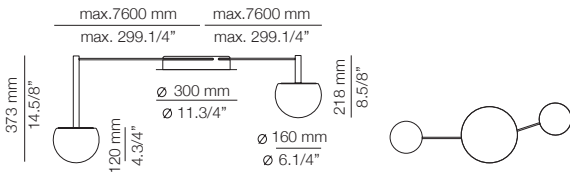

EURO €
 405

Ø 45mm drill on dropped ceiling

Product includes:

- 1 round recessed canopy 113820263
- 1 unit of t-3821C
- 1 remote driver 671000061

CIRC

CIR_R30S1S1M - WITH SURFACE CANOPY

Composition includes: