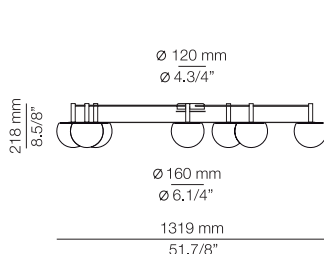

FINISHES

Canopy: 26 BLK
Ring: 26 BLK
61 S GLD

EURO €

2306
2754

Product includes:

- 1 round canopy 113815263
- 1 unit of t-3811
- 2 drivers 671000091 + 1 driver 671000034

CIR_3811R - WITH RECESSED CANOPY

FEATURES