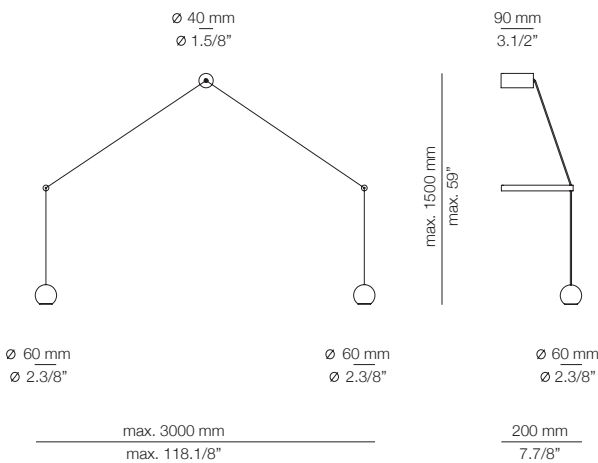

COMPASS

COM_4072S

FEATURES

* LED 2x3W (Ang.38° / >90CRI / 350mA)
100V - 240V

Driver included / Non Dimmable

A-4072-W (2700K Typ 2x285 lumens)
A-4072-M (3000K Typ 2x367 lumens)

Product includes:

- 1 single canopy 114074XX0
- 1 unit of A-4072

FINISHES

26 BLK
55 BG
59 TC

EURO €

651
651
651