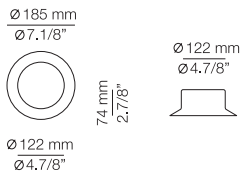

MAINE

MAI_3410L / A-3410L

FEATURES

* LED 10W (2700K / Ang. 75° / >90 CRI)
230V / Typ 870 lumens
Dimmable Triac

FINISHES

45 CP M
20 GLD M
26 BLK

EURO €

302
302
286

MAINE

MAI_3415LS - WITH SURFACE CANOPY