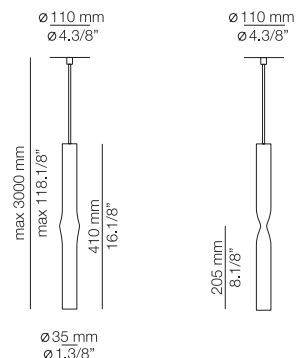

FEATURES

* LED 6,2W (2700K / Ang. 80° / >90 CRI 350mA) / 230V / Typ 725 lumens
Remote driver included / Dimmable Triac

FINISHES

Canopy: 26 BLK - 71WH
Shade: 61 S GLD
26 BLK
74 WH

EURO €

356
338
338

Product includes:

- 1 recessed canopy 113534XX2
- 1 unit of T-3735C with cable
- 1 remote driver 671000061 / Dimmable Triac

Ø 45mm drill on dropped ceiling

REMOTE DRIVER DALI - 671000092

UPON REQUEST FOR T-3734 / T-3735 / T-3736
18W / 350mA / 230V / DALI Dimmable

EURO €

84

Ø 60mm drill on dropped ceiling