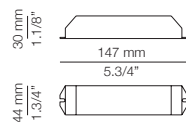

REMOTE DRIVER DALI - 671000092

18W / 350mA / 230V / DALI Dimmable
UPON REQUEST

EURO €

84

Ø 60mm drill on dropped ceiling