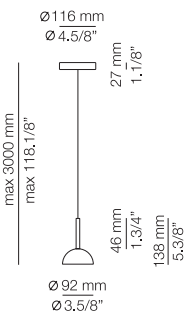

CUPOLINA

CUP_3934S - WITH SURFACE CANOPY

FEATURES

* LED 6,2W (2700K / Ang. 70° / >90 CRI 350mA) / 100V - 240V / Typ 725 lumens
Driver included / Non Dimmable

FINISHES

26 BLK
74 WH
59 TC

EURO €

284
284
294

Product includes:

- 1 single canopy 113534XX0
- 1 unit of T-3934 with cable
- 1 driver 671000038 / Non Dimmable