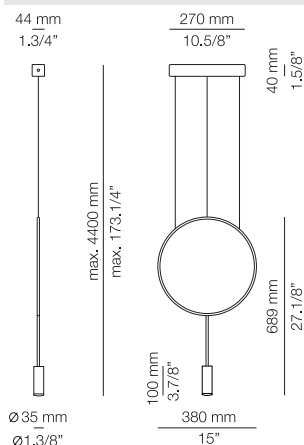

REVOLTA

REV_3635S - WITH SURFACE CANOPY

FEATURES

*LED 6,2W (Ang. 80° / >90 CRI
350mA) / 230V
Driver included / Dimmable Triac

T-3635S-W (2700K Typ 725 lumens)
T-3635S-M (3000K Typ 763 lumens)

Product includes:

- 1 single canopy 113635XX0
- 1 unit of T-3635C

FINISHES

Canopy: 26 BLK - 71 WH
Body: 26 BLK
Head: 26 BLK - 61 S GLD

EURO €

548

123635XX0 Acoustic panel

$\alpha_w = 0,4$ (Sound absorption indicator)
Ø 380 mm
95% Virgin wool, 5% polyamide

FINISHES

Acoustic Fabric Panel:
82 BL - 83 EGP - 84 SLM

EURO €

316

Other finishes available, consult our offices

123635XX0A Acoustic panel

$\alpha_w = 0,25$ (Sound absorption indicator)
Ø 380 mm
60% recycled bottles (PET)

FINISHES

Acoustic Foam Panel:
26 BLK

EURO €

132

Other finishes available, consult our offices

123530XX3

Embedded optic lens 30°

FINISHES

26 BLK
61 S GLD

EURO €

29
30