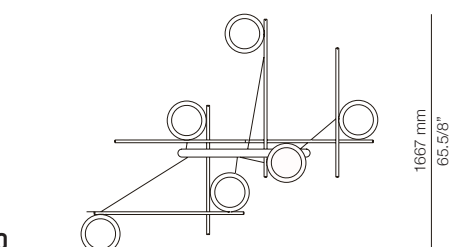

MOO_L92S2TV1 - WITH SURFACE CANOPY

Composition includes:

- 1 linear canopy 114063XX3
- 2 units of T-4063
- 3 drivers 671000052 / Dimmable 0-10V
- 2 union KIT 124062002

FINISHES

74 WH
91 ND

EURO €

3185
3185

MOO_L92S2TV2 - WITH SURFACE CANOPY

Composition includes:

- 1 linear canopy 114063XX3
- 2 units of T-4063
- 3 drivers 671000052 / Dimmable 0-10V
- 1 union KIT 124062002

FINISHES

74 WH
91 ND

EURO €

3156
3156