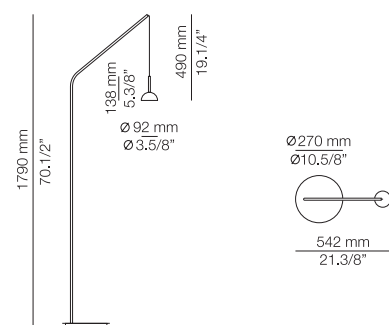

CUPOLINA

CUP_3939

FEATURES

* LED 6,2W (2700K / Ang. 70° / >90 CRI
350mA) / 230V / Typ 725 lumens
On/Off cord switch

FINISHES

26 BLK
74 WH
59 TC

EURO €

670
670
721