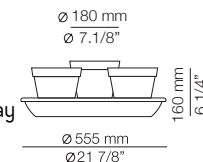

78 OX RED
96 BLK ANTEURO €
119
119

FLOWER POT SET

Ø160mm
124028XX4
Includes 3 flower pots + tray

FINISHES

78 OX RED
96 BLK ANTEURO €
64
64

FLOWER POT SET

Ø180mm
124028XX5
Includes 3 flower pots + tray

FINISHES