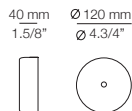

30

480524001

**FEATURES**Potenciometer (Icons P-1129)
(Classics P-1122 / P-1062)**EURO €**

18

SINGLE CANOPY

113302XX1

**FEATURES**Canopy for 1 single pendant T-3302

Compatible with T-3302C adding strain relief
441137XX0 + 510037524**FINISHES**26 BLK
71 WH
93 GR LM**EURO €**