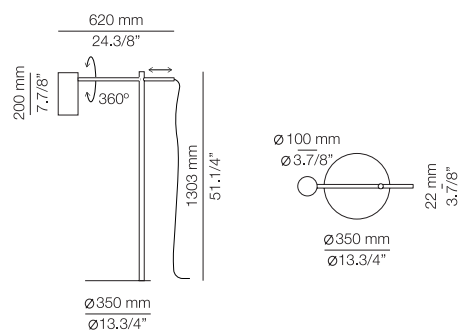

CYLS

CYL_3908

FEATURES
LED up to 20W / E27 / 230V
On/Off cord switch

FINISHES
26 BLK
55 BG

EURO €
560
560

Product includes:
• 1 unit of p-3908
• 1 metal base 113908XX2

CYL_3908P