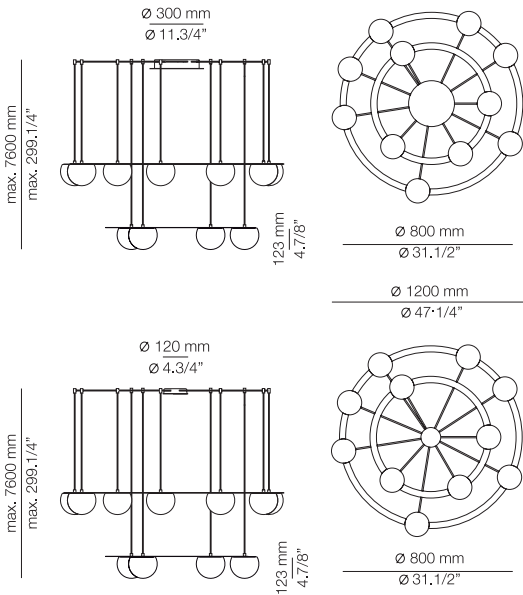

CIRC

CIR_R30S1SP1MP - WITH SURFACE CANOPY

Composition includes:

- 1 round canopy 113815263
- 1 unit of T-3815
- 1 unit of T-3816
- 4 drivers 671000091
- 1 driver 671000034

FINISHES

Canopy: 26 BLK
Ring: 26 BLK
61 S GLD

EURO €

3371
3961