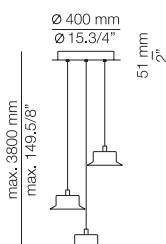

Canopy: 26 BLK - 71 WH
Shade: 45 CP M
20 GLD M
26 BLK

EURO €

399
399
384

Product includes:

- 1 single canopy 113416XX0
- 1 unit of T-3415LC with textile cable
- 1 ceiling holder

MAINE

MAI_R40S3 - WITH SURFACE CANOPY