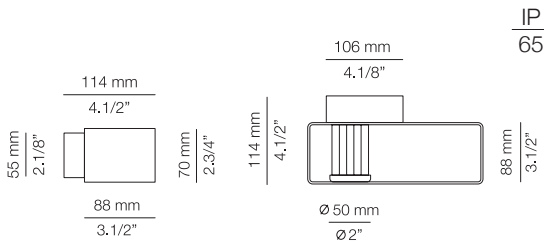

FRAME

FRA_4051X - OUTDOOR

IP
65

FEATURES

- LED 6,2W (3000K / Ang. 70° / >90 CRI 350mA) / 100V - 240V / Typ 725 lumens
- Non Dimmable
- Transparent pyrex glass

FINISHES / ACABADOS

1. 96 BLK ANT

EURO €

1. 379

Signage

Optional laser-cut signage.

EURO €

1. 60

124051960 VEGETATION KIT

KIT for greenery. Plants not included.

EURO €

1. 36