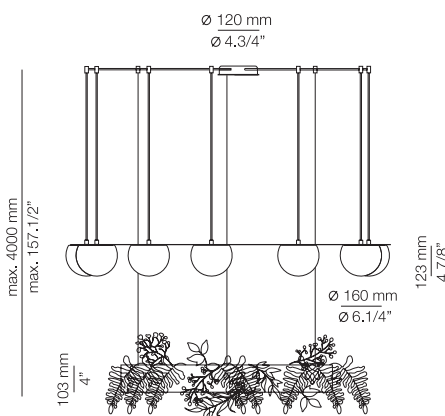

CIR_R12R1MP1VK - WITH RECESSED CANOPY

FEATURES

* LED 7x6,2W {2700K / Ang. 120° / >90 CRI 350mA} 230V / Typ 7x725 lumens
Remote driver included / Dimmable Triac
Glass shade

FINISHES

Canopy: 26 BLK
Ring: 26 BLK
61 S GLD

EURO €

4219
4602

Product includes:

- 1 round recessed canopy 113820263
- 1 unit of T-3816
- 2 remote drivers 671000091
- 1 remote driver 671000034
- 1 vegetation KIT 123815262 with artificial greenery included.
- Not waterproof / Maximum 30kg

Ø 800 mm
Ø 31.1/2"

Ø 1200 mm
Ø 47.1/4"