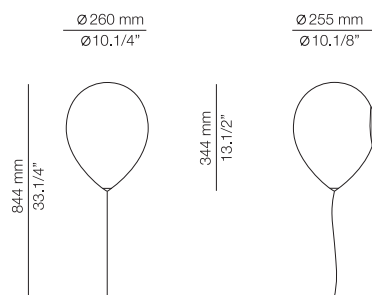

BALLOON

BAL_3050

FEATURES

LED up to 20W / E27 / 120V - 240V
On/Off Switch

FINISHES

74 WH

EURO €
279

BAL_3050L

FEATURES

LED up to 20W / E27 / 120V - 240V

FINISHES

74 WH

EURO €
343

⊕ * LED 0,5W / E14 / 120V - 240V

Nightlight / 3-way switch