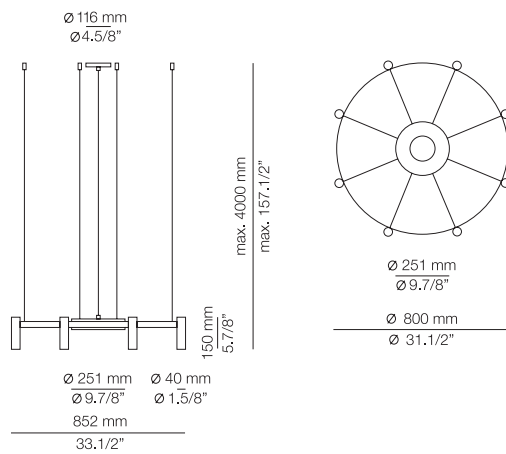

IRIS

IRI_2714

FEATURES

LED up to 3x20W
E27 / 120V - 240V
Dimmable when using dim. lamps
Translucent polyester shade

FINISHES

Shade: 26 BLK
27WH
Body: 37 NI

EURO €

1205

Available until end of stock

IRIS

IRI_2718

FEATURES

* LED 3x8,5W (2700K / Ang. 120° / >80 CRI)
E27 / Typ 3x805 lumens / 230V
Dimmable
Translucent polyester shade

FINISHES

Shade: 26 BLK
27WH
Body: 37 NI

EURO €

2590

Available until end of stock

Product includes:

- 1 unit of P-2718
- 1 shade 112718XX0X
- 3 dimmable led bulbs

LAVERD

LAV_3805S

FEATURES

* LED 16x3W (2700K / Ang. 60° / >90 CRI
24V) 100V - 277V / Typ 16x300 lumens
Driver included / Dimmable 0-10V
Up and down light

FINISHES

Canopy: 26 BLK
Body: 26 BLK
Head: 26 BLK
61 S GLD

EURO €

2133
2311

Product includes:

- 1 round canopy 113805263
- 1 unit of T-3805
- 1 driver included / Dimmable 0-10V

Possible shapes / compositions

LAVERD

LAV_3806S - WITH SURFACE CANOPY

FEATURES

* LED 24x3W (2700K / Ang. 60° / >90 CRI
24V) 100V - 277V / Typ 24x300 lumens
Driver included / Dimmable 0-10V
Up and down light

FINISHES

Canopy: 26 BLK
Body: 26 BLK
Head: 26 BLK
61 S GLD

EURO €

3381
3650

Product includes:

- 1 round canopy 113805263
- 1 unit of T-3806
- 1 driver included / Dimmable 0-10V

Possible shapes / compositions