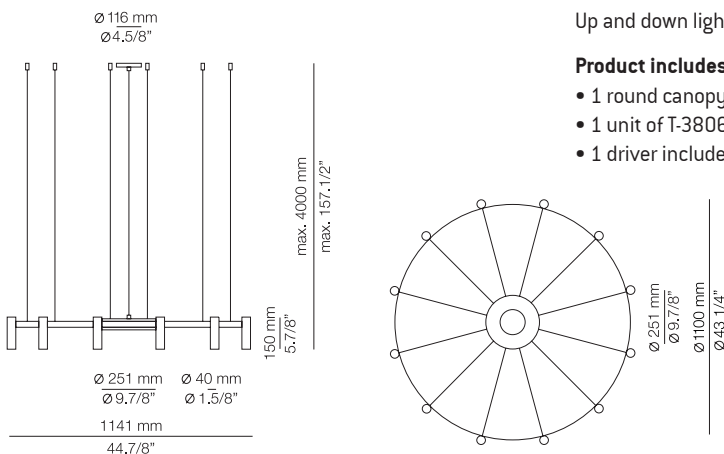

LAVERD

LAV_3806S - WITH SURFACE CANOPY