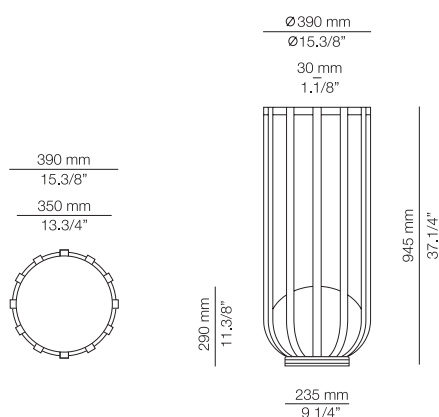

BOLS

BOL_4027X - OUTDOOR

IP
65

FEATURES

* LED 10W (2700K / Ang. 120° / >90 CRI)
230V / Typ 870 lumens
Dimmable Triac

FINISHES

96 BLK ANT

EURO €
1142

TABLE KIT

124027962
Polypropylene flower
pot + metal table top
Maximum 3kg

FINISHES

96 BLK ANT

EURO €
93

FLOWER POT KIT

124027963
Polypropylene flower pot
for natural vegetation
Maximum 5,5kg

FINISHES

96 BLK ANT

EURO €
50

VEGETATION KIT

124027967
Artificial greenery

FINISHES

96 BLK ANT

EURO €
631

BOLT DOWN FLOOR BASE KIT

124027966
Metal base

FINISHES

96 BLK ANT

EURO €
106