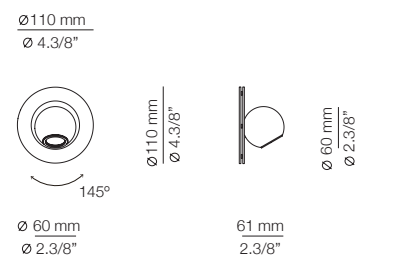

COMPASS

COM_4073R - WITH RECESSED CANOPY

FEATURES

* LED 3W (Ang.38° / >90CRI / 350mA)
230V / Remote driver / Non Dimmable

A-4073-W (2700K Typ 285 lumens)
A-4073-M (3000K Typ 367 lumens)

Product includes:

- 1 unit of A-4073
- 1 remote driver 671000073 / Non Dimmable

FINISHES

26 BLK
55 BG
59 TC

EURO €

274
274
274