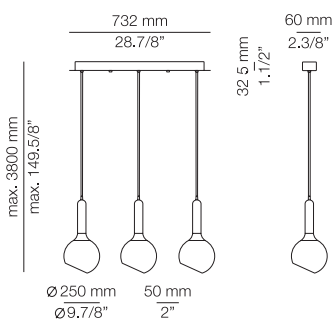

LUCK

LUC_L73S3 - WITH SURFACE CANOPY

Composition includes:

- 1 linear canopy 113415XX1
- 3 units of T-2443C with textile cable

FINISHES

Canopy: 26 BLK - 71 WH
Body: 37 NI
26 BLK

EURO €

1674
1626