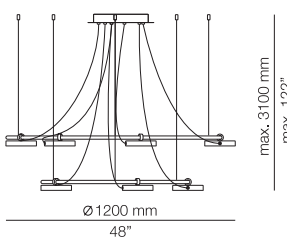

ARO

ARO_R40S1M1L - WITH SURFACE CANOPY

Composition includes:

- 1 round canopy 113542263
- 1 unit of T-3542
- 1 unit of T-3543
- 2 drivers / Dimmable 0-10V

FINISHES

56 BLK

EURO €

5537