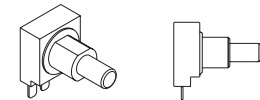

FEATURES

Potenciometer (Icons P-1127)
(Classics P-1171 / P-1173 / P-1070
P-1170 / P-2373 / P-1225 / P-1235)

EURO €

30

480524001