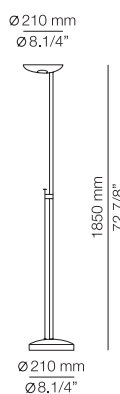

FINISHES

61 S GLD
37 NI
26 BLK

EURO €

1276
1097
1064

ICONS

ICO_1129

FEATURES

* Hal. up to 200W / 118mm / R7s base
230V / Dimmable