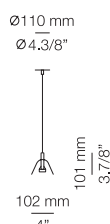

FEATURES

* LED 33W (3000K / Ang. 90° / >90 CRI 500mA) / 230V / Typ 4725 lumens
Remote driver included / Dimmable Triac

Product includes:

- 1 recessed canopy 113534712
- 1 unit of T-3925
- 1 remote driver 671000080 / Dimmable Triac

FINISHES

Shade: 74 WH
Textured vinyl shade:
50 MM
51 CT
52 WD

EURO €

619
680
680
680

Ø 55mm drill on dropped ceiling