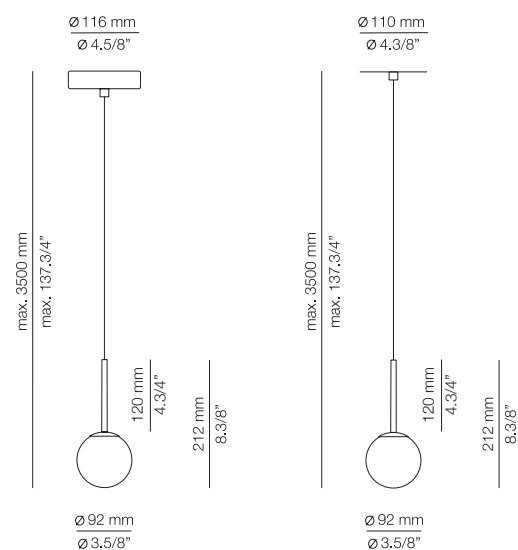

- 1 unit of A-3741
- 1 remote driver 671000073 / Non dimmable
- 1 glass shade with cap at 45° 113741XX1

Minimum order 13 units

ALFI

ALF_3744S - WITH SURFACE CANOPY

T-3744S

T-3744R

FEATURES

* LED 3W (2700K / Ang. 120° / >90 CRI / 24V)
100V - 240V / Typ 300 lumens
Driver included / Non dimmable