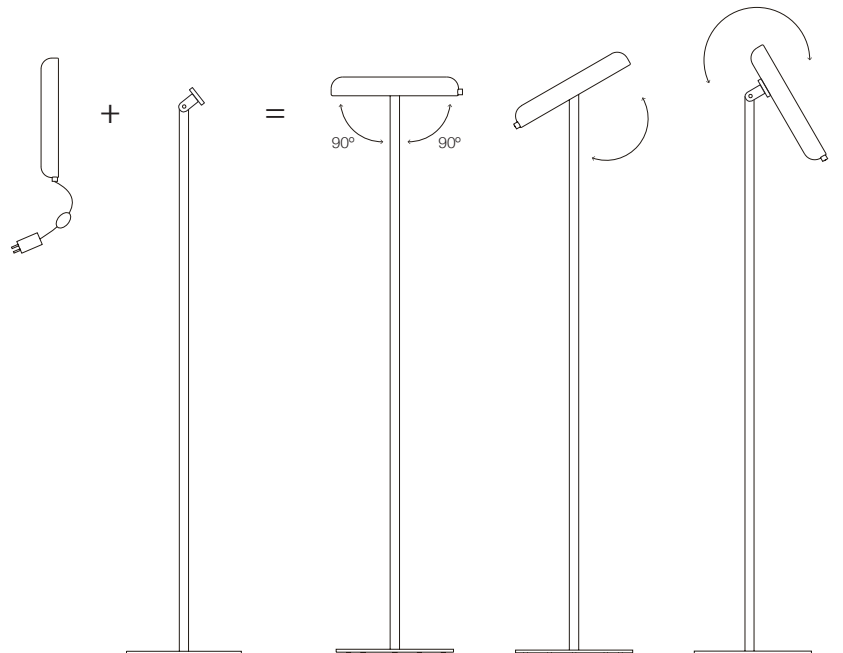

SHADE M-4066 + FLOOR SUPPORT

Direct or indirect light
Product includes:

- 1 shade of M-4066
- 1 floor support 114068XX0

FINISHES
74 WH
91 ND

EURO €
638
638