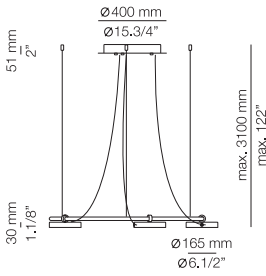

ARO

ARO_3542S - WITH SURFACE CANOPY

FEATURES

* LED 5x10W (2700K / Ang. 85° / >90 CRI / 24V)
100V - 277V / Typ 5x1106 lumens
Driver included / Dimmable 0-10V

FINISHES

56 BLK

EURO €

2608

Product includes:

- 1 round canopy 113542263
- 1 unit of T-3542