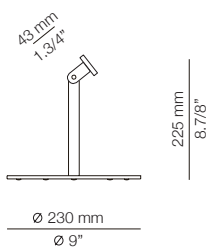

MOOD

MOO_4066

∅ 270 mm
∅ 10.5/8"

3500 mm
137.3/4"

FEATURES

* LED 19W (2700K / Ang.120° / >80CRI 24V) / 100V - 240V / Typ 1800 lumens
Push button dimmer on the cord
Universal plug

FINISHES

74 WH
91 ND

EURO €

354
354

40 mm
1.5/8"

MOO_4060 - FLAT WALL SUPPORT

9 mm
3/8"

114060000

Flat wall support

FINISHES

COLOURLESS

EURO €

29

SHADE M-4066 + FLAT WALL SUPPORT

Direct light

Product includes:

- 1 shade of M-4066
- 1 flat wall support 114060000

FINISHES

74 WH
91 ND

EURO €

383
383

124060262

Cable holder to guide the cord

EURO €

21

MOO_4061 - WALL SUPPORT STEM

110 mm
4.3/8"

114061XX0

Wall support stem

FINISHES

74 WH
91 ND

EURO €

127
127

SHADE M-4066 + WALL SUPPORT STEM

Direct or indirect light

Product includes:

- 1 shade of M-4066
- 1 wall support stem 114061XX0

FINISHES

74 WH
91 ND

EURO €

481
481

MOO_4067 - TABLE SUPPORT

114067XX0

Table support

FINISHES

74 WH
91 ND

EURO €

175
175

SHADE M-4066 + TABLE SUPPORT

Direct or indirect light

Product includes:

- 1 shade of M-4066
- 1 table support 114067XX0

FINISHES

74 WH
91 ND

EURO €

529
529