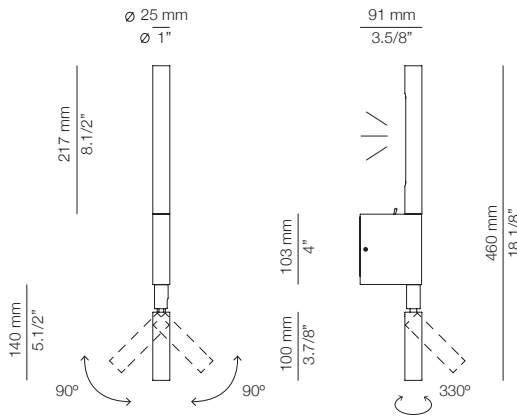

FINISHES

Canopy: 26 BLK - 71WH
Body: 26 BLK
71 WH
93 GR LM

EURO €

1329
1329
1377

Up to 4 additional BUTTON can be added

CANUT

CAN_3571

FEATURES