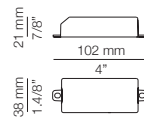

EURO €

41

Ø 45mm drill on dropped ceiling

DRIVER FLOW - 671000034

T-3734 / T-3735 / T-3736 (Min. 2x6,1W - Max. 3x 6,1W) 230V / Dimmable Triac