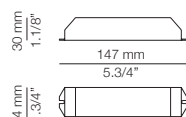

VOLTA

VOL_3536S - WITH SURFACE CANOPY

FEATURES

* LED 3x6,2W (Ang. 80° / >90 CRI / 350mA)
230V / Driver included / Dimmable Triac

T-3536S-W (2700K Typ 3x725 lumens)
T-3536S-M (3000K Typ 3x763 lumens)

Product includes:

- 1 single canopy 113635XX0
- 1 unit of T-3536C

FINISHES

Canopy: 26 BLK - 71 WH
Body: 26 BLK
Head: 26 BLK - 61 S GLD
Body & Head: 71 WH
Canopy, Body, Head: 87 AL F

EURO €

802
802
915

123530XX3 (x3)

3 units of embedded optic lens 30°

FINISHES

26 BLK
61 S GLD
87 AL F

EURO €

87
90
87

VOL_3536R - WITH RECESSED CANOPY

FEATURES

* LED 3x6,2W (Ang. 80° / >90 CRI / 350mA)
230V / Remote Driver included
Dimmable Triac

T-3536R-W (2700K Typ 3x725 lumens)
T-3536R-M (3000K Typ 3x763 lumens)

FINISHES

Canopy: 26 BLK - 71 WH
Body: 26 BLK
Head: 26 BLK - 61 S GLD
Body & Head: 71 WH

EURO €

802
802

Ø 50mm drill on dropped ceiling

Product includes:

- 1 recessed canopy 113635XX0R
- 1 unit of T-3536C

REMOTE DRIVER DALI - 671000092

18W / 350mA / 230V / DALI Dimmable
UPON REQUEST

EURO €

84

Ø 60mm drill on dropped ceiling