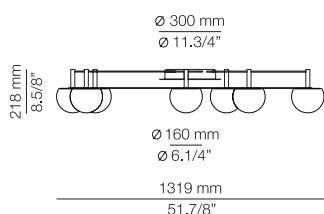

CIRC

CIR_3811S - WITH SURFACE CANOPY

FEATURES

* LED 7x6,2W (2700K / Ang. 120° / >90 CRI 350mA) 230V / Typ 7x725 lumens
Dimmable Triac / Glass shade

FINISHES

Canopy: 26 BLK
Ring: 26 BLK
61 S GLD

EURO €

2306
2754

Product includes:

- 1 round canopy 113815263
- 1 unit of t-3811
- 2 drivers 671000091 + 1 driver 671000034

CIR_3811R - WITH RECESSED CANOPY