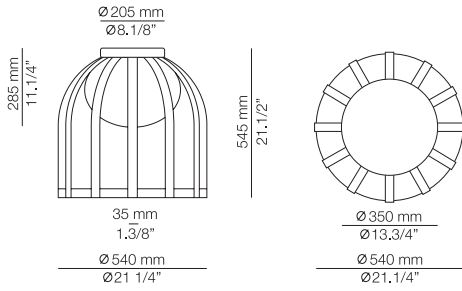

BOLS

BOL_4022X - OUTDOOR

IP
65

FEATURES

* LED 10W (2700K / Ang. 120° / >90 CRI)
230V / Typ 870 lumens
Dimmable Triac

FINISHES

78 OX RED

EURO €

998

BOLS

BOL_4023X - OUTDOOR