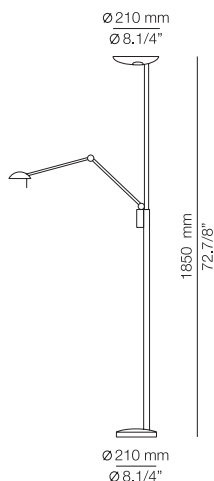

ICONS

ICO_1127

FEATURES

* Hal. up to 200W / 118mm / R7s base
230V / Dimmable

Compatible with Dimmable LED
118mm / R7s base / 230V
Not included

⊕ * LED 6,2W (2700K/ Ang.120°
>90 CRI / 350mA) / 230V
Typ 725 lumens
On/Off Switch

FINISHES

61 S GLD
37 NI
26 BLK

EURO €

1276
1097
1064

ICONS

ICO_1129