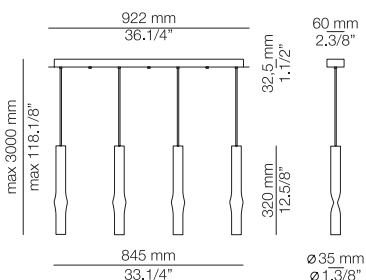

FLOW

FLO_L92S4S - WITH SURFACE CANOPY

Composition includes:

- 1 linear canopy 113415XX3
- 4 units of T-3734C with cable
- 2 drivers 671000034 / Dimmable Triac

FINISHES

Canopy: 26 BLK - 71 WH
Shade: 61 S GLD
26 BLK
74 WH

EURO €

1310
1242
1242

Up to 3 additional FLOW can be added