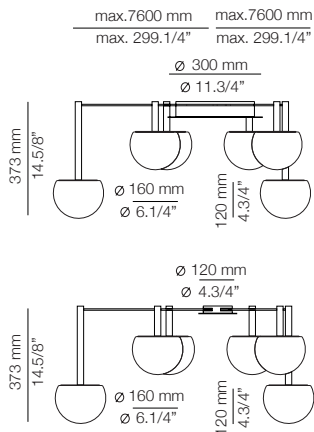

FINISHES

Canopy: 26 BLK
Body: 26 BLK

EURO €

1256

Ø 50mm drill on dropped ceiling

CIRC

CIR_R30S4S2M - WITH SURFACE CANOPY

Composition includes: