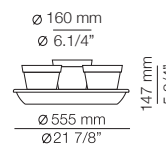

FLOWER POT SET

Ø160mm
124028XX4
Includes 3 flower pots + tray

FINISHES

78 OX RED
96 BLK ANT

EURO €
64
64