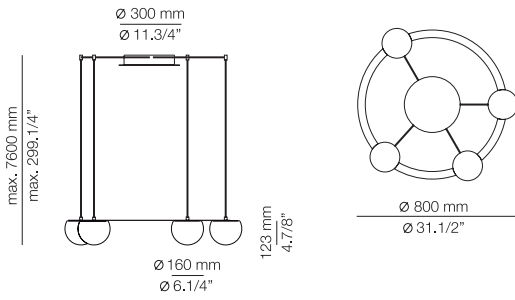

CIRC

CIR_3815S - WITH SURFACE CANOPY

FEATURES

* LED 4x6,2W (2700K / Ang. 120° / >90 CRI 350mA) 230V / Typ 4x725 lumens
Driver included / Dimmable Triac
Glass shade

FINISHES

Canopy: 26 BLK
Ring: 26 BLK
61 S GLD