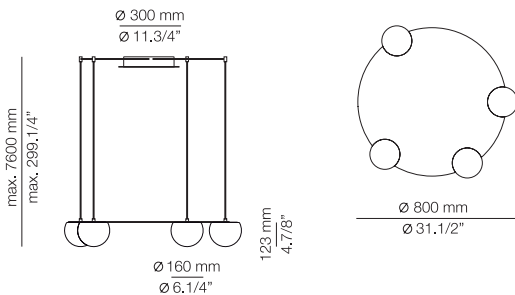

FINISHES

Canopy: 26 BLK
Ring: 26 BLK
61 S GLD

EURO €

1293
1500

Product includes:

- 1 round recessed canopy 113820263
- 1 unit of T-3815 + 2 remote drivers 671000091

 Ø 50mm drill on dropped ceiling

CIR_3815AS - WITH SURFACE CANOPY + ACOUSTIC PANEL