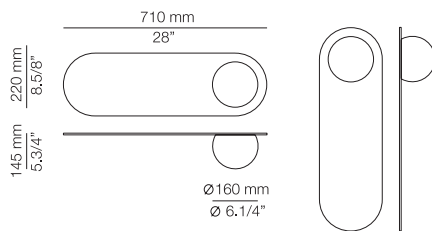

CIRC

CIR_3703

IP
44

FEATURES

* LED 10W (2700K / Ang. 120° / >90 CRI)
230V / Typ 870 lumens
Dimmable Triac

FINISHES

00 PLAIN
23 GR F

EURO €

507
507

Product includes:

- 1 unit of A-3703
- 1 glass shade kit 113702001

Available until end of stock