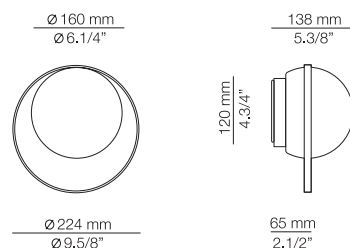

CIRC

CIR_3722 - INDOOR

FEATURES

* LED 10W (2700K / Ang. 120° / >90 CRI)
230V / Typ 870 lumens / Dimmable Triac
Glass shade

FINISHES

61 S GLD
26 BLK

EURO €

394
360

CIR_3722X - OUTDOOR

IP
55

FEATURES

* LED 8W (2700K / Ang. 120° / >90 CRI)
230V / Typ 665 lumens / Dimmable Triac
Polyethylene shade

FINISHES

80 RT
26 BLK

EURO €

362
343