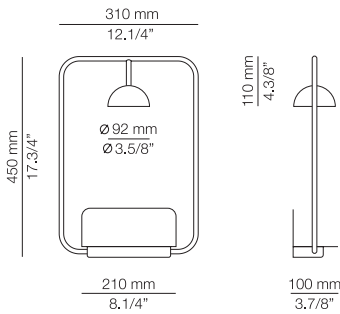

CUPOLINA

CUP_3930

FEATURES

* LED 6,2W (2700K / Ang. 70° / >90 CRI 350mA) / 100V - 240V / Typ 725 lumens
Non Dimmable
Maximum 2kg

FINISHES

26 BLK
74 WH
59 TC

EURO €

404
404
446

Product includes:

- 1 unit of A-3930
- 1 shelf maximum 2kg