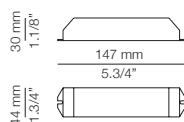

EURO €

84

Ø 60mm drill on dropped ceiling