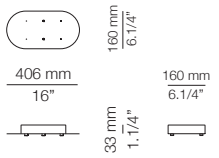

ROUND MULTIPLE CANOPY - L40S (REVOLTA)

113635XX2

1 REVOLTA T-3535 + 1 REVOLTA T-3635

FEATURES

Canopy for 2 revolta pendants

Compatible with items:
T-3535C / T-3536C / T-3635C / T-3636C

FINISHES

26 BLK
71 WH

EURO €

187
187