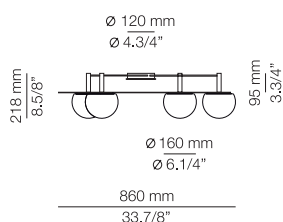

Canopy: 26 BLK
Ring: 26 BLK
61 S GLD

EURO €

1486
1727

Product includes:

- 1 round canopy 113815263
- 1 unit of t-3810 + 2 drivers 671000091

CIR_3810R - WITH RECESSED CANOPY

FEATURES

* LED 4x6,2W (2700K / Ang. 120° / >90 CRI 350mA) 230V / Typ 4x725 lumens
Remote driver included / Dimmable Triac
Glass shade