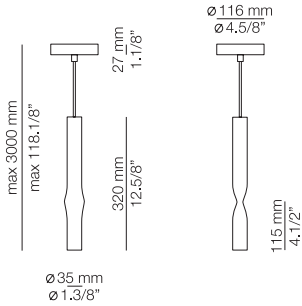

FLOW

FLO_3734S - WITH SURFACE CANOPY

FEATURES

* LED 6,2W (2700K / Ang. 80° / >90 CRI 350mA) / 100V - 240V / Typ 725 lumens
Driver included / Non dimmable

FINISHES

Canopy: 26 BLK - 71WH
Shade: 61 S GLD
26 BLK
74 WH

EURO €

348
331
331

Product includes:

- 1 single canopy 113534XX0
- 1 unit of T-3734C with cable
- 1 driver 671000038 / Non Dimmable

FLO_3734R - WITH RECESSED CANOPY