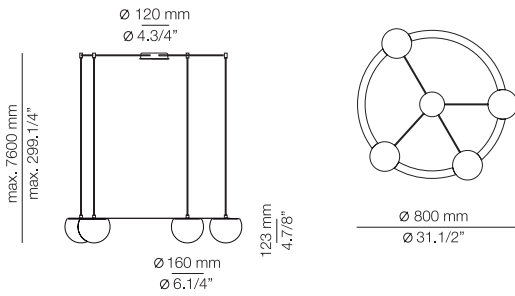

FEATURES

* LED 4x6,2W (2700K / Ang. 120° / >90 CRI 350mA) 230V / Typ 4x725 lumens
Remote driver included / Dimmable Triac
Glass shade

FINISHES

Canopy: 26 BLK
Ring: 26 BLK
61 S GLD

EURO €

1293
1500

Product includes:

- 1 round recessed canopy 113820263
- 1 unit of T-3815 + 2 remote drivers 671000091

Ø 50mm drill on dropped ceiling

CIR_3815AS - WITH SURFACE CANOPY + ACOUSTIC PANEL