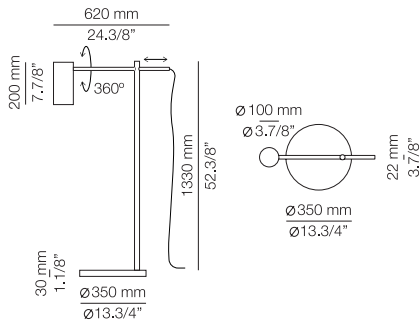

CYLS

CYL_3908M