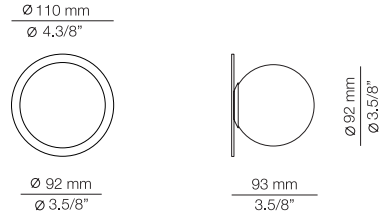

FINISHES

26 BLK
20 GLD M

EURO €

231
238

Product includes:

- 1 unit of A-3740S or t-3740S
- 1 plain glass shade 113741000

ALF_3740R - WITH RECESSED CANOPY

FEATURES