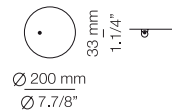

TABLE KIT
123768922