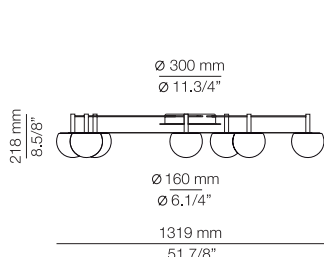

FEATURES

* LED 7x6,2W (2700K / Ang. 120° / >90 CRI 350mA) 230V / Typ 7x725 lumens
Driver included / Dimmable Triac
Glass shade / Acoustic panel

FINISHES

Canopy: 26 BLK
Acoustic panel: 26 BLK
Acoustic panel: 97 GR

EURO €

2465
2465

Product includes:

- 1 round canopy 113815263
- 1 unit of t-3811A
- 2 drivers 671000091 + 1 driver 671000034
- 1 acoustic panel 113816XX4