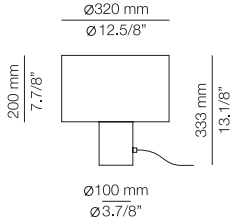

CYLS

CYL_3906

FEATURES
LED up to 20W / E27 / 230V
On/Off cord switch

FINISHES
26 BLK
55 BG

EURO €
178
178

CYL_3906P

FEATURES
LED up to 20W / E27 / 230V
On/Off cord switch
Translucent polyester shade

FINISHES
Shade: 27 WH
Body: 26 BLK
55 BG

EURO €
304
304

Product includes:
• 1 unit of M-3906
• 1 white pearl shade 123905270

100019420

LED 19W / 2700K / E27 / 230V / Typ 2452 lumens / Non Dimmable

EURO €
38