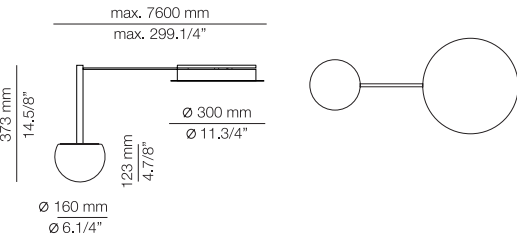

FINISHES
 Canopy: 26 BLK
 Body: 26 BLK

EURO €
 396

Ø 45mm drill on dropped ceiling

Product includes:

- 1 round recessed canopy 113820263
- 1 unit of t-3820C
- 1 remote driver 671000061

CIRC

CIR_3821S - WITH SURFACE CANOPY