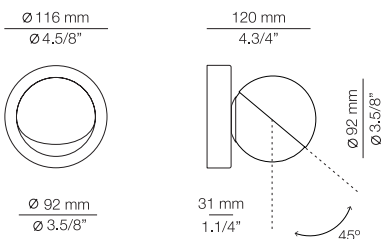

ALFI

ALF_3740A1S - WITH SURFACE CANOPY

FEATURES

* LED 3W (2700K / Ang. 120° / >90 CRI 350mA) / 100V -240V / Typ 350 lumens
Driver included / Non dimmable

FINISHES

26 BLK
20 GLD M

EURO €

270
285

Product includes:

- 1 unit of A-3740S or t-3740S
- 1 glass shade with cap at 45° 113741XX1