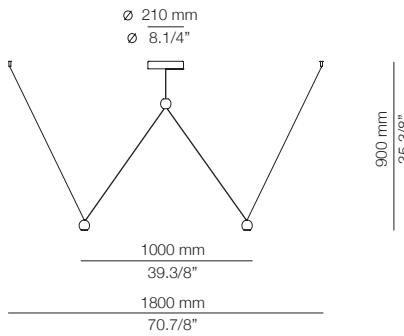

COMPASS

COM_R21S2 - WITH SURFACE CANOPY

Composition includes:

- 1 single canopy 114074XX2
- 2 units of T-4074
- 1 driver 671000087 / Dimmable Triac

FINISHES

26 BLK
55 BG
59 TC

EURO €

768
768
768

1800 mm - 2000 mm
70.7/8" - 78.3/4"

Scheme parameters:
Ceiling height = 2500mm
Table length = 1800 - 2000mm
Table width = 900mm

Consult spec sheets for other possible shapes