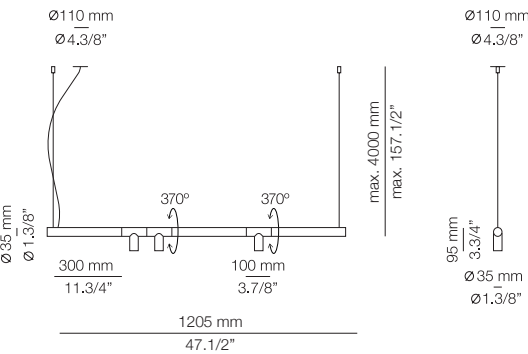

MOR_3915R - WITH RECESSED CANOPY

FEATURES

* LED 3x6,2W (2700K / Ang. 80° / >90 CRI 350mA) 230V / Typ 3x725 lumens
Remote driver included / Dimmable Triac

FINISHES

Canopy: 26 BLK - 71 WH
Body: 26 BLK

EURO €

1031

Product includes:

- 1 single canopy 113534XX2
- 1 unit of T-3915
- 1 remote driver 671000034 / Dimmable Triac

Ø 55mm drill on dropped ceiling

123530XX3 (x3)

3 units of embedded optic lens 30°

FINISHES

26 BLK

EURO €

87

REMOTE DRIVER DALI - 671000092

18W / 350mA / 230V / DALI Dimmable
UPON REQUEST

EURO €

84

Ø 60mm drill on dropped ceiling