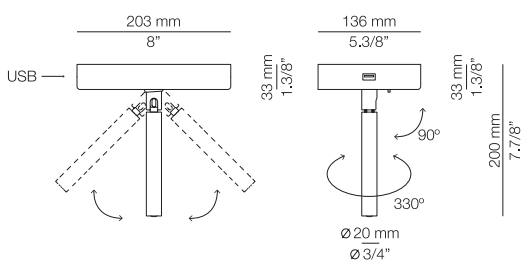

NIT

NIT_3520

FEATURES

* LED 1W (3000K / Ang. 60° / >80 CRI / 350mA)
100V - 240V / Typ 123 lumens
On/Off switch
2 Amp USB Charger
Low ripple

FINISHES

26 BLK
74 WH

EURO €

400

400

Available until end of stock

Product includes:

- 1 unit of A-3520
- 1 top shelf 113520XX0