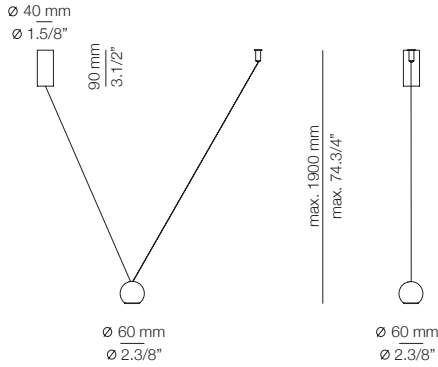

COMPASS

COM_4074S

FEATURES

* LED 6,2W (Ang.38° / >90CRI / 300mA)
230V / Dimmable Triac

T-4074-W (2700K Typ 625 lumens)
T-4074-M (3000K Typ 652 lumens)

Product includes:

- 1 single canopy 114074XX0
- 1 unit of T-4074
- 1 driver 671000077 / Dimmable Triac

FINISHES

26 BLK
55 BG
59 TC

EURO €

347
347
347

Can be mounted on the wall