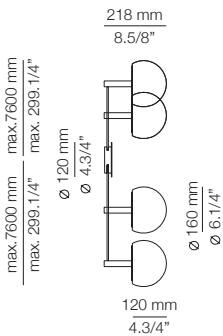

CIRC

CIR_R12R4S - WITH RECESSED CANOPY

Composition includes:

- 1 round recessed canopy 113820263
- 4 units of A-3830C
- 2 remote drivers 671000091

FINISHES

Canopy: 26 BLK
Body: 26 BLK

EURO €

1322

Ø50 mm drill on dry wall