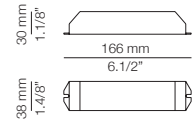

EURO €

50

Ø 50mm drill on dropped ceiling

REMOTE DRIVER DALI - 671000092

UPON REQUEST FOR T-3734 / T-3735 / T-3736
18W / 350mA / 230V / DALI Dimmable