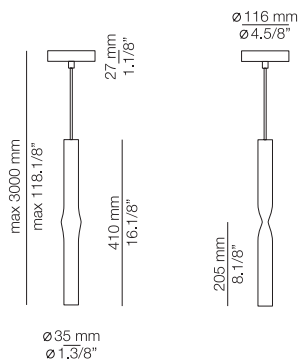

FLOW

FLO_3735S - WITH SURFACE CANOPY

FEATURES

* LED 6,2W (2700K / Ang. 80° / >90 CRI 350mA) / 100V - 240V / Typ 725 lumens
Driver included / Non dimmable

FINISHES

Canopy: 26 BLK - 71WH
Shade: 61 S GLD
26 BLK
74 WH

EURO €

370
352
352

Product includes:

- 1 single canopy 113534XX0
- 1 unit of T-3735C with cable
- 1 driver 671000038 / Non Dimmable

FLO_3735R - WITH RECESSED CANOPY