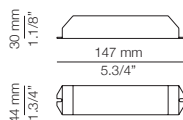

EURO €

84

Ø 60mm drill on dropped ceiling