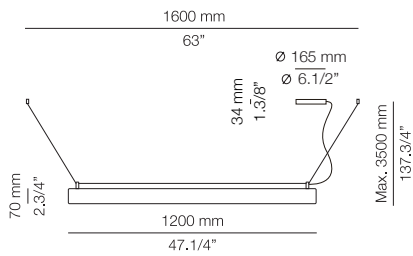

FINISHES

Shade: 74 WH
Textured vinyl shade:
50 MM
51 CT
52 WD

EURO €

488
542
542
542

 Ø 55mm drill on dropped ceiling

GADA

GAD_3925S - WITH SURFACE CANOPY

FEATURES