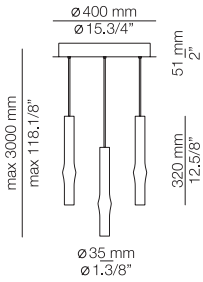

FLOW

FLO_R40S3S - WITH SURFACE CANOPY

Composition includes:

- 1 round canopy 113415XX6
- 3 units of T-3734C with cable
- 1 driver 671000034 / Dimmable Triac

FINISHES

1. Canopy: 26 BLK - 71 WH
   Shade: 61 S GLD
   26 BLK
   74 WH

EURO €

1. 1402
   1351
   1351