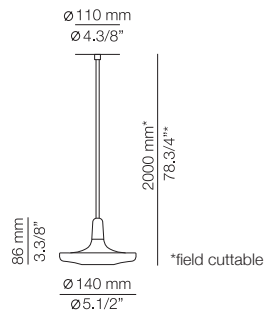

BUT_3302R - WITH RECESSED CANOPY

FEATURES

* LED 9W (3000K / Ang. 45° / >90 CRI 350mA) / 230V / Typ 1096 lumens
Driver included / Dimmable Triac

FINISHES

26 BLK
71 WH
93 GR LM

EURO €

444
444
462

Product includes:

- 1 recessed canopy 113534XX2
- 1 unit of T-3302 with metal rigid stem
- 1 driver 671000061 / Dimmable Triac