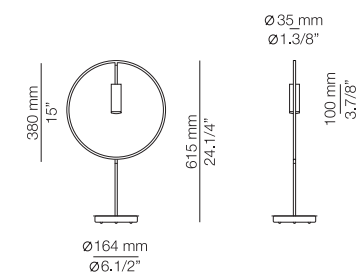

REVOLTA

REV_3637

FEATURES

* LED 6,2W (Ang. 80° / >90 CRI / 350mA)
100V - 240V / Sensor Dimmer / Universal plug

FINISHES

Body: 26 BLK
Head: 26 BLK - 61 S GLD

EURO €

635

M-3637-W (2700K Typ 725 lumens)

M-3637-M (3000K Typ 763 lumens)

123530XX3

Embedded optic lens 30°

FINISHES

26 BLK
61 S GLD

EURO €

29
30