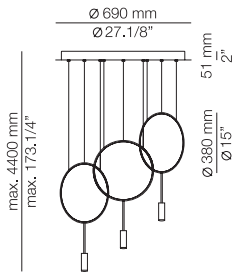

REVOLTA

REV_R70S3S - WITH SURFACE CANOPY

Composition includes:

- 1 round canopy 113535XX4
- 3 units of T-3635C
- 3 drivers / Dimmable Triac

FINISHES

Canopy: 26 BLK - 71 WH
Body: 26 BLK
Head: 26 BLK - 61 S GLD

EURO €

2091

Optional, not included:

- Up to 3 acoustic panels 123635XX0X

123530XX3 (x3)

3 units of embedded optic lens 30°

FINISHES

26 BLK
61 S GLD

EURO €

87
90