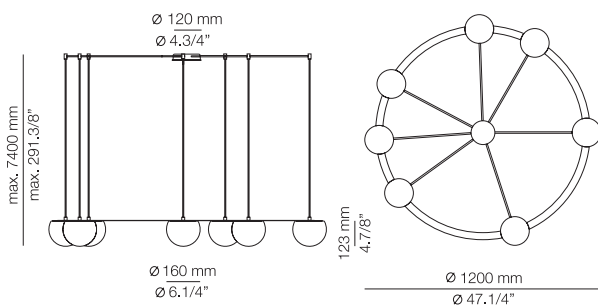

FINISHES

Canopy: 26 BLK
Ring: 26 BLK
61 S GLD

EURO €

2172
2555

Product includes:

- 1 round canopy 113815263
- 1 unit of T-3816
- 2 drivers 671000091 + 1 driver 671000034

CIR_3816R - WITH RECESSED CANOPY

FEATURES