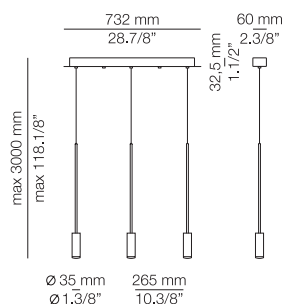

VOLTA

VOL_L73S3S - WITH SURFACE CANOPY

Composition includes:

- 1 linear canopy 113415XX1
- 3 units of T-3534C with cable
- 1 driver 671000034 / Dimmable Triac

FINISHES

Canopy: 26 BLK - 71 WH
Body: 26 BLK
Head: 26 BLK - 61 S GLD
Body & Head: 71 WH

EURO €

944
944

Up to 2 additional VOLTA can be added

123530XX3 (x3)

3 units of embedded optic lens 30°

FINISHES

26 BLK
61 S GLD

EURO €

87
90