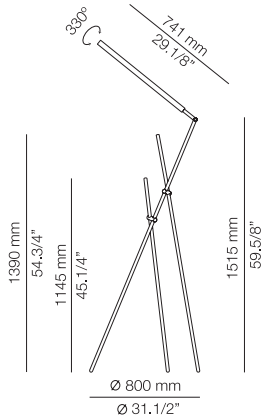

ASANA

ASA_3768

FEATURES

* LED 10,7W (2700K / Ang. 120° / >80 CRI / 24V)
100V - 240V / Universal plug
Typ 1068 lumens / Touch dimmer

FINISHES

Body: 92 MNK
Stem: 61 S GLD
93 GR LM

EURO €

1130
1105

Product includes:

- 1 unit of P-3768
- 1 stem 113768XX0

Available until end of stock

TABLE KIT
123768922

FINISHES
92 MNK

EURO €
142

LECTERN KIT
123768923

FINISHES
92 MNK

EURO €
114