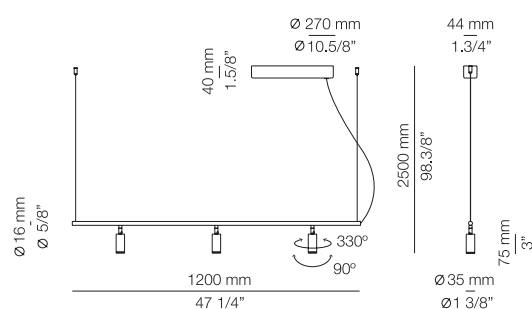

VOLTA

VOL_3532S - WITH SURFACE CANOPY

FEATURES

* LED 3x6,2W (2700K / Ang. 30° / >90 CRI / 350mA) 230V / Typ 3x725 lumens
Driver included / Dimmable Triac

FINISHES

Canopy: 26 BLK - 71 WH
Body: 26 BLK
Head: 26 BLK

EURO €

567

Product includes:

- 1 single canopy 113924XX0
- 1 unit of T-3532
- 1 driver 671000034 / Dimmable Triac

Available until end of stock