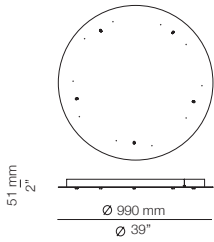

ROUND MULTIPLE CANOPY - R100S (VOLTA / REVOLTA)

113535XX5

5 VOLTA T-3535

FEATURES

Canopy for 5 volta / revolta pendants

Compatible with items:
T-3535C / T-3536C / T-3635C / T-3636C

FINISHES

26 BLK
71 WH

EURO €

1012
1012

ROUND MULTIPLE CANOPY - L40S (REVOLTA)

113635XX2