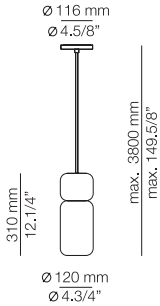

PILA

PIL_3555S - WITH SURFACE CANOPY

FEATURES

* LED 10W (2700K / Ang. 120°
>90 CRI) 230V / Typ 870 lumens
Dimmable Triac

FINISHES

Canopy: 26 BLK - 71 WH
Body: 56 BLK - 74 WH
Head: CORK

EURO €

406

Product includes:

- 1 single canopy 113416XX0
- 1 unit of T-3555C with textile cable
- 1 ceiling holder