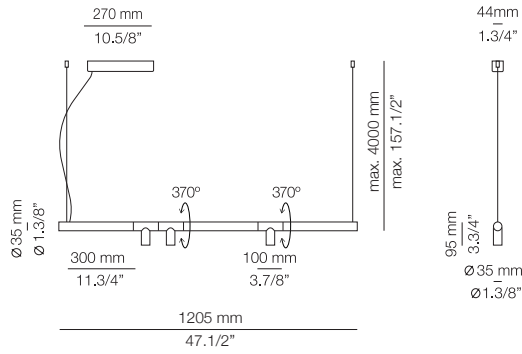

SHADE M-4066 + FLOOR SUPPORT

Direct or indirect light
Product includes:

- 1 shade of M-4066
- 1 floor support 114068XX0

FINISHES
74 WH
91 ND

EURO €
638
638

MORSE

MOR_3915S - WITH SURFACE CANOPY

FEATURES