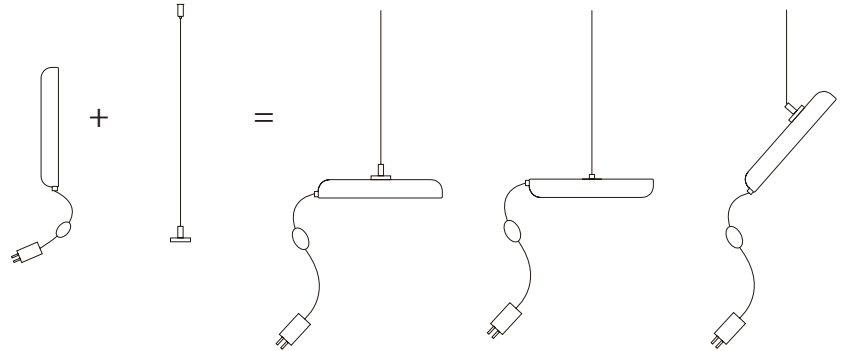

Direct or indirect light
Product includes:

- 1 shade of M-4066
- 1 ceiling support 114065000

FINISHES
74 WH
91 ND

EURO €
414
414

MOO_4068 - FLOOR SUPPORT

114068XX0
Floor support

FINISHES
74 WH
91 ND

EURO €
284
284