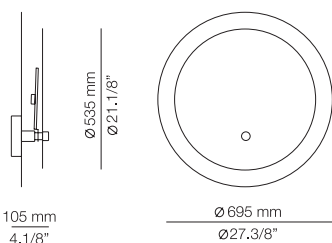

ECLIPSI

ECL_3701