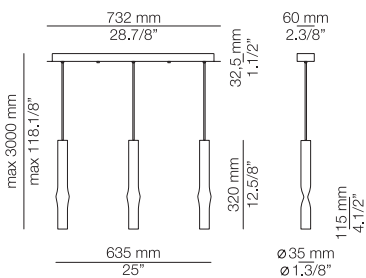

FLOW

FLO_L73S3S - WITH SURFACE CANOPY

Composition includes:

- 1 linear canopy 113415XX1
- 3 units of T-3734C with cable
- 1 driver 671000034 / Dimmable Triac

FINISHES

Canopy: 26 BLK - 71 WH
Shade: 61 S GLD
26 BLK
74 WH

EURO €

1016
965
965

Up to 2 additional FLOW can be added