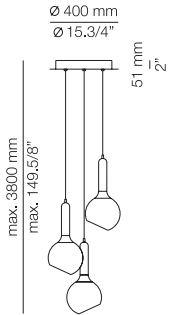

Composition includes:

- 1 linear canopy 113415XX1
- 3 units of T-2443C with textile cable

FINISHES

Canopy: 26 BLK - 71 WH
Body: 37 NI
26 BLK

EURO €

1674
1626

LUCK

LUC_R40S3 - WITH SURFACE CANOPY