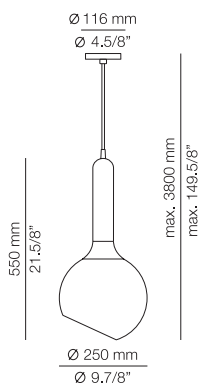

FINISHES

Canopy: 26 BLK
Body: 26 BLK
Head: 26 BLK
61 S GLD

EURO €

5545
5814

LUCK

LUC_2443S - WITH SURFACE CANOPY

FEATURES

LED up to 20W
Globe Ø 95mm / E27 / 120V - 240V
Dimmable when using dim. lamps