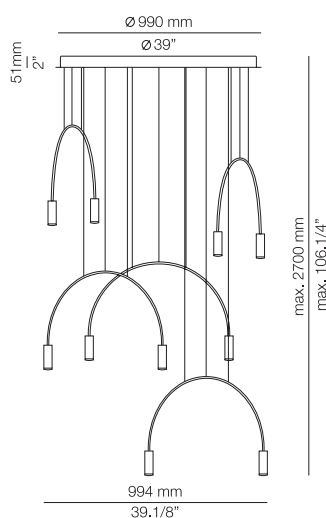

VOLTA

VOL_R100S5D - WITH SURFACE CANOPY

Composition includes:

- 1 round canopy 113535XX5
- 5 units of T-3535C
- 5 drivers / Dimmable Triac

FINISHES

Canopy: 26 BLK - 71 WH
Body: 26 BLK
Head: 26 BLK - 61 S GLD
Body & Head: 71 WH

EURO €

3537
3537

123530XX3 (x10)

10 units of embedded optic lens 30°

FINISHES

26 BLK
61 S GLD

EURO €

290
300

VOLTA

VOL_3537