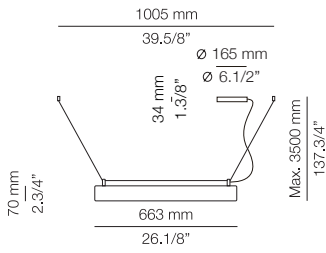

GADA

GAD_3924S - WITH SURFACE CANOPY

FEATURES

* LED 22W (3000K / Ang. 90° / >90 CRI 500mA) / 230V / Typ 3150 lumens
Driver included / Dimmable Triac

Product includes:

- 1 single canopy 113925XX2
- 1 unit of T-3924
- 1 driver 671000013 / Dimmable Triac

FINISHES

Shade: 74 WH
Textured vinyl shade:
50 MM
51 CT
52 WD

EURO €

566
620
620
620