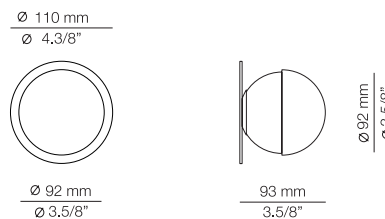

FEATURES

* LED 3W (2700K / Ang. 120° / >90 CRI 350mA) / 100V - 240V / Typ 350 lumens
Remote driver included / Non dimmable

FINISHES

26 BLK
20 GLD M

EURO €

287
303

Product includes:

- 1 unit of A-3740 or t-3740
- 1 remote driver 671000073 / Non dimmable
- 1 glass shade with cap 113741XX0

Ø40 mm drill on dry wall