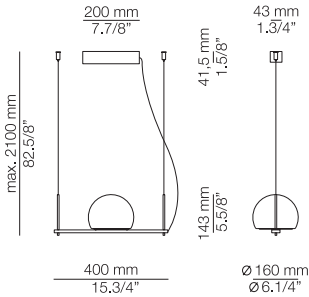

CIRC

CIR_3714S - WITH SURFACE CANOPY

FEATURES

* LED 6,2W (2700K / Ang. 120°
>90 CRI / 350mA) / 230V
Typ 725 lumens
Driver included / Dimmable Triac
Glass shade

FINISHES

Canopy: 26 BLK - 74 WH
Body: 61 S GLD
26 BLK

EURO €

538
486

Product includes:

- 1 surface canopy 113924XX0
- 1 unit of T-3714
- 1 driver 671000061 / Dimmable Triac
- 1 union piece for 2 Circ

CIR_3714R - WITH RECESSED CANOPY

Product includes:

- 1 recessed canopy 113534XX2
- 1 unit of T-3714
- 1 remote driver 671000061 / Dimmable Triac
- 1 union piece for 2 Circ

FINISHES

Canopy: 26 BLK - 71 WH
Body: 61 S GLD
26 BLK

EURO €

510
458

Ø 50mm drill on dropped ceiling