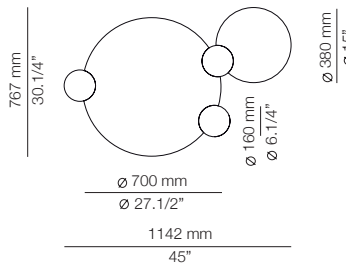

CIRC

CIR_R30S2S2M - WITH SURFACE CANOPY

Composition includes:

- 1 round canopy 113815263
- 2 units of t-3820C
- 2 units of t-3821C
- 2 drivers 671000091

FINISHES

Canopy: 26 BLK
Body: 26 BLK

EURO €

1373

CIR_R12R2S2M - WITH RECESSED CANOPY

Composition includes:

- 1 round recessed canopy 113820263
- 2 units of t-3820C
- 2 units of t-3821C
- 2 remote drivers 671000091

FINISHES

Canopy: 26 BLK
Body: 26 BLK

EURO €

1256

Ø 50mm drill on dropped ceiling

CIRC

CIR_R30S4S2M - WITH SURFACE CANOPY

Composition includes:

- 1 round canopy 113815263
- 4 units of t-3820C
- 2 units of t-3821C
- 2 drivers 671000034

FINISHES

Canopy: 26 BLK
Body: 26 BLK

EURO €

1895

CIR_R12R4S2M - WITH RECESSED CANOPY

Composition includes:

- 1 round recessed canopy 113820263
- 4 units of t-3820C
- 2 units of t-3821C
- 2 remote drivers 671000034

FINISHES

Canopy: 26 BLK
Body: 26 BLK

EURO €

1778

Ø 50mm drill on dropped ceiling

CIRC

CIR_3824S

FEATURES

* LED 3x6,2W (2700K / Ang. 120° / >90 CRI 350mA) 230V / Typ 3x725 lumens
Driver included / Dimmable Triac
Glass shade and acoustic panel

FINISHES

Canopy: 26 BLK
Acoustic Panel: 97 GR

EURO €

1489

Product includes:

- 1 unit of t-3824
- 1 driver 671000034

CIRC

CIR_3825S

FEATURES

* LED 5x6,2W (2700K / Ang. 120° / >90 CRI 350mA) 230V / Typ 5x725 lumens
Driver included / Dimmable Triac
Glass shade and acoustic panel

FINISHES

Canopy: 26 BLK
Acoustic Panel:
26 BLK & 55 BG
97 GR

EURO €

1946

1946

Product includes:

- 1 unit of t-3825
- 1 driver 671000034
- 1 driver 671000091

CIRC

CIR_3826X - OUTDOOR

FEATURES

*LED 2,5W (3000K / Ang. 120° / >80 CRI 5200mAh) 230V / Typ 290 lumens
Polyethylene shade

FINISHES

46 M GN
78 OX RD

EURO €

348

348

Product includes:

- 1 unit of M-3826X
- 1 charger kit 671000044

Available until end of stock