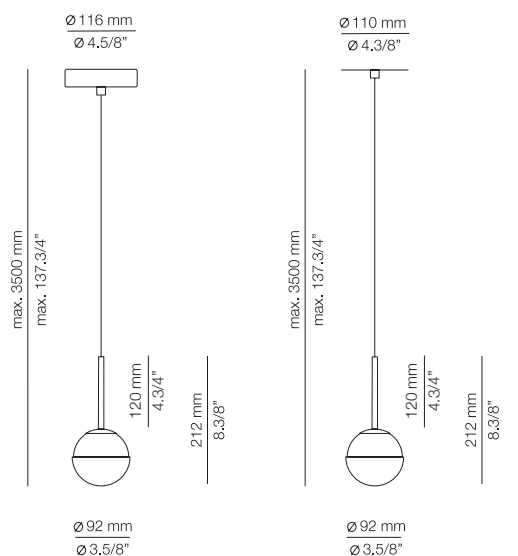

ALFI

ALF_3744AS - WITH SURFACE CANOPY

T-3744AS

T-3744AR

FEATURES

* LED 3W (2700K / Ang. 120° / >90 CRI / 24V)
100V - 240V / Typ 300 lumens
Driver included / Non dimmable

FINISHES

26 BLK
20 GLD M

EURO €

403
422

Product includes:

- 1 single canopy 113534XX0
- 1 unit of T-3744 with textile cable
- 1 driver 671000038 / Non Dimmable
- 1 glass shade with cap 113741XX0

ALF_3744AR - WITH RECESSED

FEATURES

* LED 3W (2700K / Ang. 120° / >90 CRI / 24V)
100V - 240V / Typ 300 lumens
Remote driver included / Non dimmable

FINISHES

26 BLK
20 GLD M

EURO €

400
420

Product includes:

- 1 recessed canopy 113534XX2
- 1 unit of T-3744 with textile cable
- 1 remote driver 671000062 / Non dimmable
- 1 glass shade with cap 113741XX0