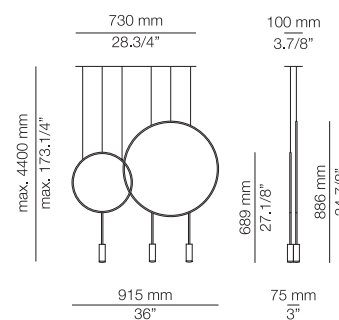

REV_L73R1S1D - WITH RECESSED CANOPY

Composition includes:

- 1 recessed canopy 113535XX1R
- 1 unit of T-3635C
- 1 unit of T-3636C
- 2 remote drivers / Dimmable Triac

FINISHES

Canopy: 26 BLK - 71 WH
Body: 26 BLK
Head: 26 BLK - 61 S GLD

EURO €

1303

Optional, not included:

- 1 acoustic panel 123635XX0X
- 1 acoustic panel 123636XX0X

Ø 50mm drill on dropped ceiling

123530XX3 (x3)

3 units of embedded optic lens 30°

FINISHES

26 BLK
61 S GLD

EURO €

87

90