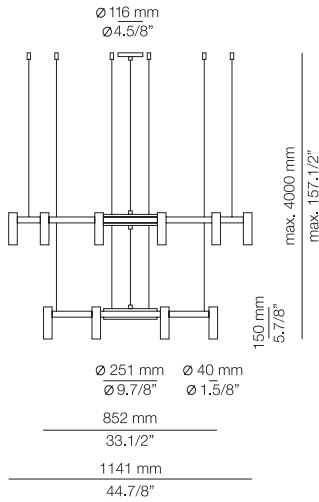

LAVERD

LAV_R11S1S1M - WITH SURFACE CANOPY

Composition includes:

- 1 round canopy 113805263
- 1 unit of T-3805
- 1 unit of T-3806
- 1 connection kit 123805262

FINISHES

Canopy: 26 BLK
Body: 26 BLK
Head: 26 BLK
61 S GLD