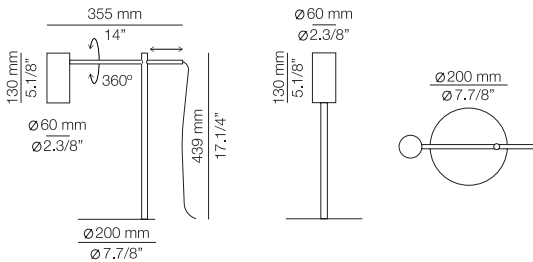

CYLS

CYL_3906

FEATURES
LED up to 20W / E27 / 230V
On/Off cord switch

FINISHES
26 BLK
55 BG

EURO €
178
178

CYL_3906P

FEATURES
LED up to 20W / E27 / 230V
On/Off cord switch
Translucent polyester shade

FINISHES
Shade: 27 WH
Body: 26 BLK
55 BG

EURO €
304
304

Product includes:
• 1 unit of M-3906
• 1 white pearl shade 123905270

100019420

LED 19W / 2700K / E27 / 230V / Typ 2452 lumens / Non Dimmable

EURO €
38

CYLS

CYL_3907

FEATURES
LED up to 10W
E14 / 230V
On/Off cord switch

FINISHES
26 BLK
55 BG

EURO €
324
324

100006400

LED 6W / 2700K / E14 / 230V / Typ 650 lumens / Non Dimmable

EURO €
16