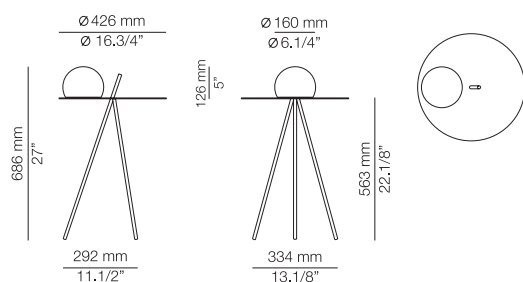

CIRC

CIR_3725 - INDOOR

FEATURES

* LED 8W (2700K / Ang. 120° / >90 CRI)
230V / Typ 665 lumens
Glass shade
On/Off cord switch

FINISHES

26 BLK

EURO €

641

CIR_3725X - OUTDOOR

IP
55

FEATURES

* LED 8W (2700K / Ang. 120° / >90 CRI)
230V / Typ 665 lumens / Dimmable Triac
Polyethylene shade

FINISHES

26 BLK

EURO €

773