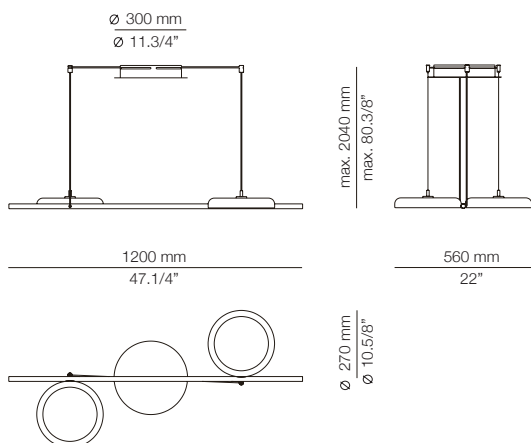

MOOD

MOO_4062S - WITH SURFACE CANOPY

FEATURES

* LED 2x19W (2700K / Ang.120° / >80CRI 24V) / 230V / Typ 2x1800 lumens
Driver included / Dimmable Triac

FINISHES

74 WH
91 ND

EURO €

1105
1105

Product includes:

- 1 surface canopy 113815XX3
- 1 unit of T-4062
- 2 drivers 671000090 / Dimmable Triac

MOO_4062R - WITH RECESSED CANOPY