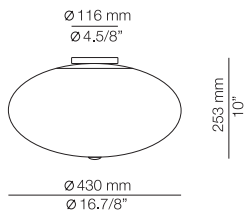

NÈBULA

NEB_3133