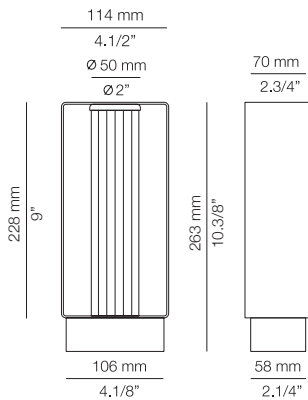

* LED 6,2W (3000K / Ang. 70° / >90 CRI 350mA) / 100V - 240V / Typ 725 lumens
Non Dimmable / Hard wired (no plug)
Transparent pyrex glass

FINISHES

96 BLK ANT

EURO €

379

FRAME

FRA_4055X - OUTDOOR

IP
65