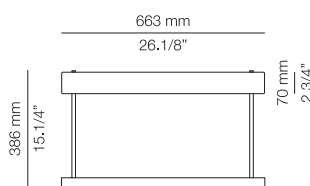

GADA

GAD_3927

FEATURES

* LED 22W (3000K / Ang. 90° / >90 CRI 500mA) / 230V / Typ 3150 lumens
On/Off switch on the base

FINISHES

Shade: 74 WH
Textured vinyl shade:
50 MM
51 CT
52 WD

EURO €

605
644
644
644