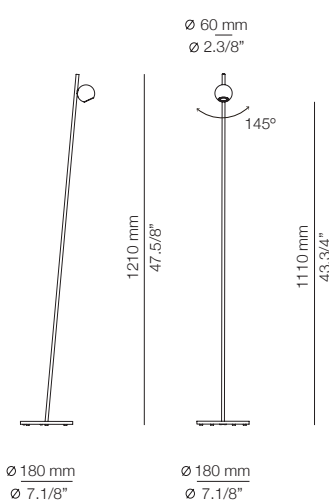

COMPASS

COM_4078

∅ 180 mm
∅ 7.1/8"

∅ 180 mm
∅ 7.1/8"

FEATURES

* LED 3W (Ang. 38° / >90CRI / 24V)
100V - 240V / Push button dimmer on the cord
Universal plug

FINISHES

26 BLK
55 BG
59 TC

EURO €

581
581
581

p-4078-W (2700K Typ 300 lumens)

p-4078-M (3000K Typ 330 lumens - check lead time)