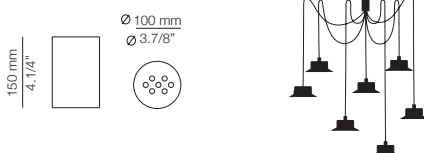

MULTIPOINT CANOPY

113415XX0

FEATURES

Canopy for 7 single pendants,
7 ceiling holders included

FINISHES

26 BLK
71 WH

EURO €

334

334

Compatible with items: T-2443C / T-3055C / T-3302C / T-3415C
T-3534C T-3555C / T-3734C / T-3735C / T-3736C / T-3744 / T-3934

SURFACE SINGLE CANOPY

113534XX0

FEATURES

Canopy for 1 single pendant

FINISHES

20 GLD M
26 BLK
59 TC
71 WH

EURO €

71

69

74

69

Compatible with items: T-3534C / T-3734C
T-3735C / T-3736C / T-3744 / T-3934