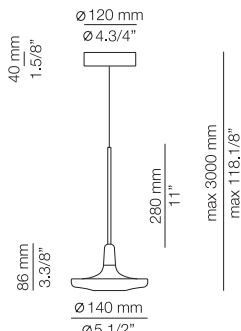

BUT_3302CS - WITH SURFACE CANOPY

FEATURES

* LED 9W (3000K / Ang. 45° / >90 CRI 350mA) / 100V - 240V / Typ 1096 lumens
Driver included / Non dimmable

FINISHES

26 BLK
71 WH
93 GR LM

EURO €

445
445
466

Product includes:

- 1 single canopy 113302XX1
- 1 unit of T-3302C with cable
- 1 driver 671000023 / Non Dimmable