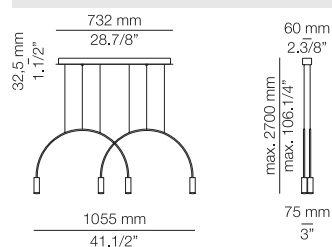

VOLTA

VOL_L73S2D - WITH SURFACE CANOPY

Composition includes:

- 1 linear canopy 113535XX1
- 2 units of T-3535C
- 2 drivers / Dimmable Triac

FINISHES

Canopy: 26 BLK - 71 WH
Body: 26 BLK
Head: 26 BLK - 61 S GLD
Body & Head: 71 WH

EURO €

1258
1258

123530XX3 (x4)

4 units of embedded optic lens 30°

FINISHES

26 BLK
61 S GLD

EURO €

116
120

VOL_L73R2D - WITH RECESSED CANOPY

Composition includes:

- 1 recessed canopy 113535XX1R
- 2 units of T-3535C
- 2 remote drivers / Dimmable Triac

FINISHES

Canopy: 26 BLK - 71 WH
Body: 26 BLK
Head: 26 BLK - 61 S GLD
Body & Head: 71 WH

EURO €

1258
1258

Ø 50mm drill on dropped ceiling