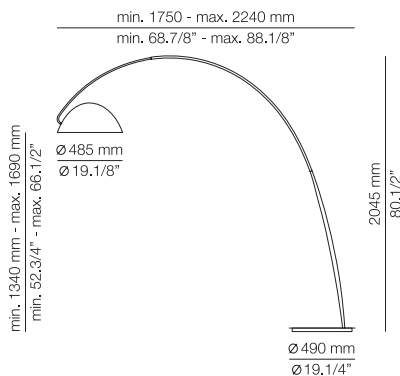

PLUMA

PLU_2959

FEATURES

* LED 13W (2700K / Ang. 120° / >80 CRI)
E27 / Typ 1521 lumens / 230V
Dimmable

FINISHES

Body: 26 BLK
Shade: 64 BLK L

EURO €

2071

Product includes:

- 1 unit of P-2959
- 1 shade 112956640
- 1 dimmable LED bulb

122959000 - KIT T-2959

Bottom acrylic diffuser kit optional for black shade.

EURO €

152

REVOLTA

REV_3630