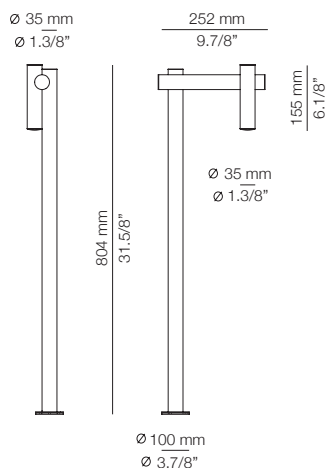

TIK

TIK_4099X - OUTDOOR

IP
65

FEATURES

* LED 6,2W (2700K / Ang. 80° / >90 CRI / 350mA) / 230V / Typ 725 lumens
Non dimmable / Hard wired (no plug)
Non-adjustable tube enclosing light source

FINISHES

88 GR ST
89 PL GRN
96 BLK ANT

EURO €

493
493
493

VOLTA

VOL_3530