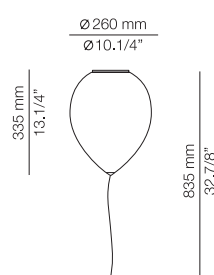

BALLOON

BAL_3052

FEATURES

LED up to 20W
E27 / 120V - 240V
Dimmable when using dim. lamps

FINISHES

74 WH

EURO €
275