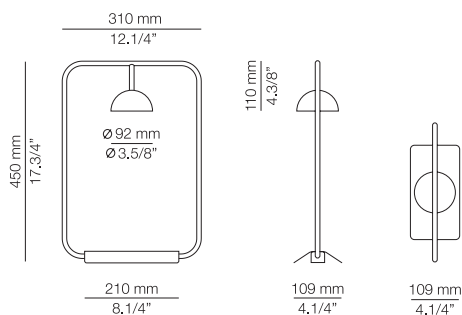

CUPOLINA

CUP_3937

FEATURES

* LED 6,2W (2700K / Ang. 70° / >90 CRI
350mA) / 230V / Typ 725 lumens
On/Off cord switch

FINISHES

26 BLK
74 WH
59 TC

EURO €

413
413
444