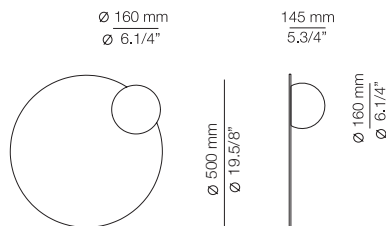

CIRC

CIR_3704

IP
44

FEATURES

* LED 10W (2700K / Ang. 120° / >90 CRI)
230V / Typ 870 lumens
Dimmable Triac

FINISHES

00 PLAIN

EURO €

546

Product includes:

- 1 unit of A-3704
- 1 glass shade kit 113702001