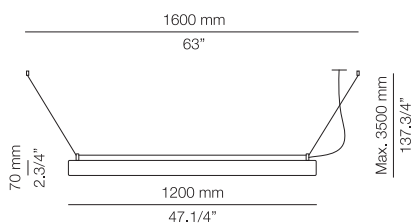

GAD_3925R - WITH RECESSED CANOPY

FEATURES

* LED 33W (3000K / Ang. 90° / >90 CRI 500mA) / 230V / Typ 4725 lumens
Remote driver included / Dimmable Triac

Product includes:

- 1 recessed canopy 113534712
- 1 unit of T-3925
- 1 remote driver 671000080 / Dimmable Triac

FINISHES

Shade: 74 WH
Textured vinyl shade:
50 MM
51 CT
52 WD

EURO €

619
680
680
680

Ø 55mm drill on dropped ceiling