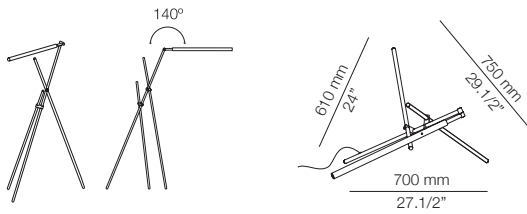

- 1 unit of P-3768
- 1 stem 113768XX0

Available until end of stock

TABLE KIT
123768922

FINISHES
92 MNK

EURO €
142

LECTERN KIT
123768923

FINISHES
92 MNK

EURO €
114