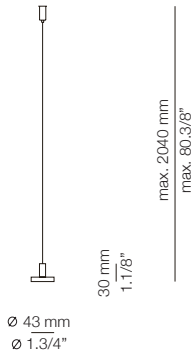

MOO_4065 - CEILING SUPPORT