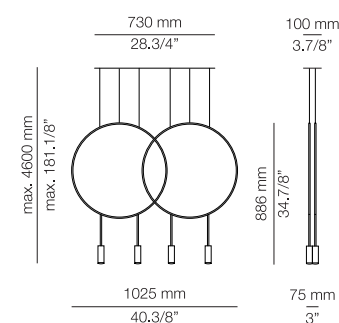

REV_L73R2D - WITH RECESSED CANOPY

Composition includes:

- 1 recessed canopy 113535XX1R
- 2 units of T-3636C
- 2 remote drivers / Dimmable Triac

FINISHES

Canopy: 26 BLK - 71 WH
Body: 26 BLK
Head: 26 BLK - 61 S GLD

EURO €

1486

Optional, not included:

- Up to 2 acoustic panels 123636XX0X

Ø 50mm drill on dropped ceiling

123530XX3 (x4)

4 units of embedded optic lens 30°

FINISHES

26 BLK
61 S GLD

EURO €

116

120