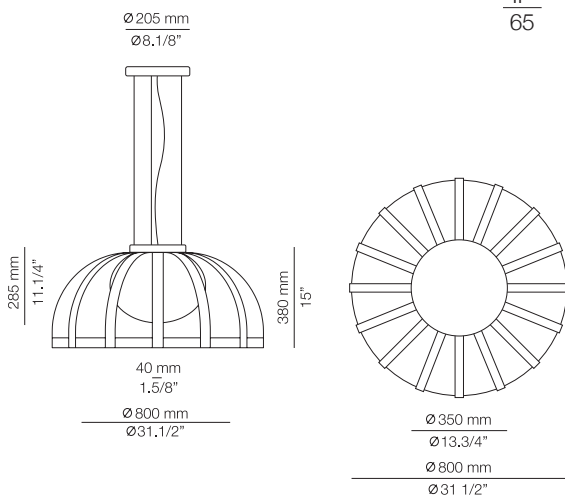

FEATURES

* LED 10W (2700K / Ang. 120° / >90 CRI)
230V / Typ 870 lumens
Dimmable Triac

FINISHES

78 OX RED

EURO €

1108

BOLS

BOL_4025X - OUTDOOR