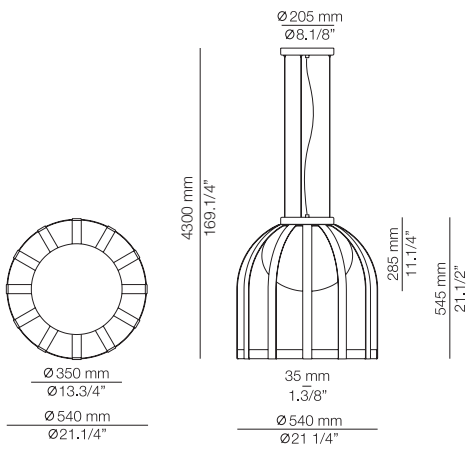

* LED 10W (2700K / Ang. 120° / >90 CRI)
230V / Typ 870 lumens
Dimmable Triac

FINISHES

55 BG

EURO €

1100

BOLS

BOL_4024X - OUTDOOR

IP
65