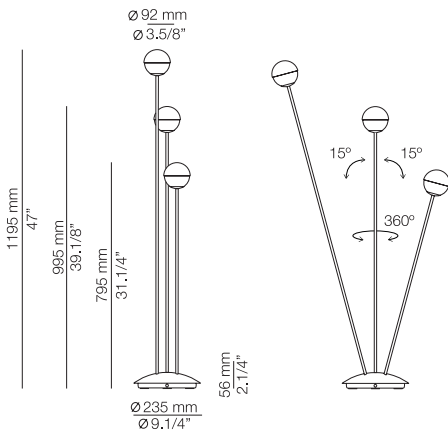

ALFI

ALF_3748

FEATURES

* LED 3x3W (2700K / Ang. 120° / >90 CRI / 24V) / 230V / Typ 3x300 lumens
On/Off cord switch

FINISHES

26 BLK

EURO €

1172

Available until end of stock