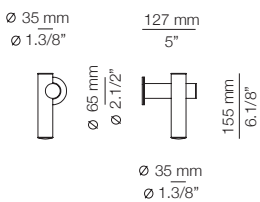

TIK

TIK_4090X - OUTDOOR

IP
65

FEATURES

* LED 3W (2700K / Ang. 80° / >90CRI
24V) / 100V - 240V / Typ 300 lumens
Remote driver included / Non Dimmable
Non-adjustable tube enclosing light source

FINISHES

88 GR ST
89 PL GRN
96 BLK ANT

EURO €

348
348
348

Product includes:

- 1 unit of A-4090X
- 1 remote driver 671000062 / Non Dimmable