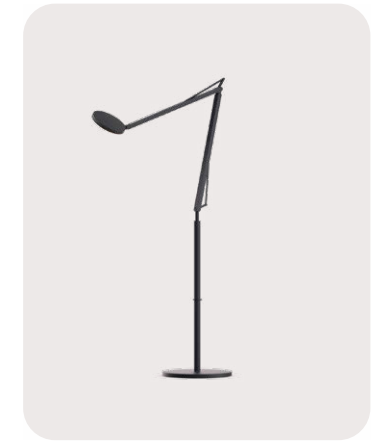

John Floor
46