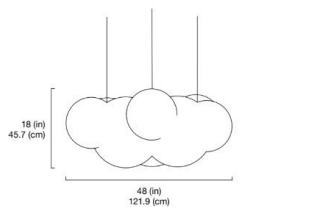

Murmurations

drawing

design	sku	EAN-UCC	size	pendant ct.	price
Tornado 30	GP2017	8718531273221	Ø 91, H 300 (cm)	30	€8.016,53
Flock 60	GP2018	8718531273238	W 59, L 118, H 200 (cm)	60	€13.719,01
Flock 92	GP2019	8718531273245	W 59, L 354, H 200 (cm)	92	€24.297,52

design	sku	EAN-UCC	size	pendant ct.	price
Single pendant natural	GP3011			1	€248
Single pendant blonde	GP3012			1	€248
Single pendant white	GP3013			1	€204
G9 LED Bulb | service item	GP3014			1	€65

Options

design	sku	EAN-UCC	size	price
Canopy mounting style | Flush or suspended	GP3015			Included (please specify)
Canopy finish | White 9010 or black 9005	GP3016			Included (please specify)
Canopy finish | Custom RAL	GP3017			€ 250,00

Cloud Installations

Side View

design	sku	EAN-UCC	size	price
Cloud	GP3018		122 x 122 x 46	€23.966,640

design	sku	EAN-UCC	size	price
Cloud per square meter	GP3019			€15.702,480