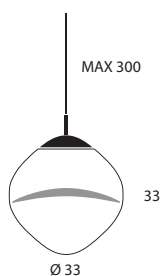

Model	CCT & Finish	Code	Euro €	Technical Info

Aether Modular

3000K	Black body - White Petal	AETM101BK30	980,00	21W LED / CRI 97 Power supply NOT INCLUDED c.c. 600mA (max 35Vdc)
2700K	Black body - White Petal	AETM101BK27	980,00	

42×42×57 (cm)
0,179m³ - 4,0Kg