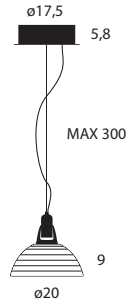

Model	CCT & Finish	Code	Euro €	Technical Info

Galileo

3000K	Brushed Nickel (Brushed Nickel/Black ceiling rose)	GALD44K30	2.980,00	12W LED / CRI 97 On-off, push dim, 1-10V, DALI or * Phase cut Decentral mount included
		GALTF44K30220*	2.980,00	
	Brushed Gold (Brushed Gold/Black ceiling rose)	GALD45K30	3.150,00	
		GALTF45K30220*	3.150,00	
2700K	Brushed Nickel (Brushed Nickel/Black ceiling rose)	GALD44K27	2.980,00	Decentral mount included 29,5×26,5×28,5 (cm) 0,022m³ - 5,04Kg
		GALTF44K27220*	2.980,00	
	Brushed Gold (Brushed Gold/Black ceiling rose)	GALD45K27	3.150,00	
		GALTF45K27220*	3.150,00