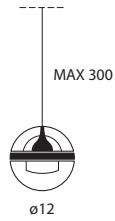

Model	CCT & Finish	Code	Euro €	Technical Info

Limbus Modular