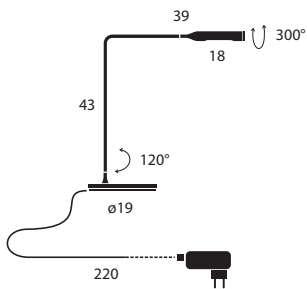

Flo Desk

3000 K	Black Soft-Touch	94001ST00	510,00	6W LED / CRI >90 2-step push button dimming on the head 54x46x7,5 (cm) 0,018m³ - 2,6Kg
	Matt black	94001OP00	460,00	
	Matt white	94002OP00	460,00	
	Matt red	94003OP00	460,00	
	Matt yellow	94005OP00	460,00	
	Metallic bronze	94029MT00	555,00	
	Brushed Nickel	94044000	780,00	
	Gunmetal	94032000	850,00	
Yellow Gold Brushed	94045SL00	1.340,00		
2700 K	Black Soft-Touch	94001STK27	510,00	
	Matt black	94001OPK27	460,00	
	Matt white	94002OPK27	460,00	
	Matt red	94003OPK27	460,00	
	Matt yellow	94005OPK27	460,00	
	Metallic bronze	94029MTK27	555,00	
	Brushed Nickel	94044K27	780,00	
	Gunmetal	94032K27	850,00	
Yellow Gold Brushed	94045SLK27	1.340,00