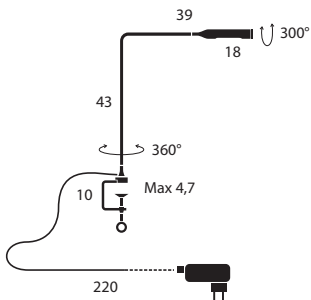

Flo Clamp

3000 K	Black Soft-Touch	95501ST00	490,00	6W LED / CRI >90 2-step push button dimming on the head 69×47×8 (cm) 0,026m³ - 1,82Kg
	Matt black	95501OP00	460,00	
	Matt white	95502OP00	460,00	
	Matt red	95503OP00	460,00	
	Matt yellow	95505OP00	460,00	
	Metallic bronze	95529MT00	510,00	
	Brushed Nickel	95544000	610,00	
Gunmetal	95532000	640,00		
2700 K	Black Soft-Touch	95501STK27	490,00	
	Matt black	95501OPK27	460,00	
	Matt white	95502OPK27	460,00	
	Matt red	95503OPK27	460,00	
	Matt yellow	95505OPK27	460,00	
	Metallic bronze	95529MTK27	510,00	
	Brushed Nickel	95544K27	610,00	
Gunmetal	95532K27	640,00