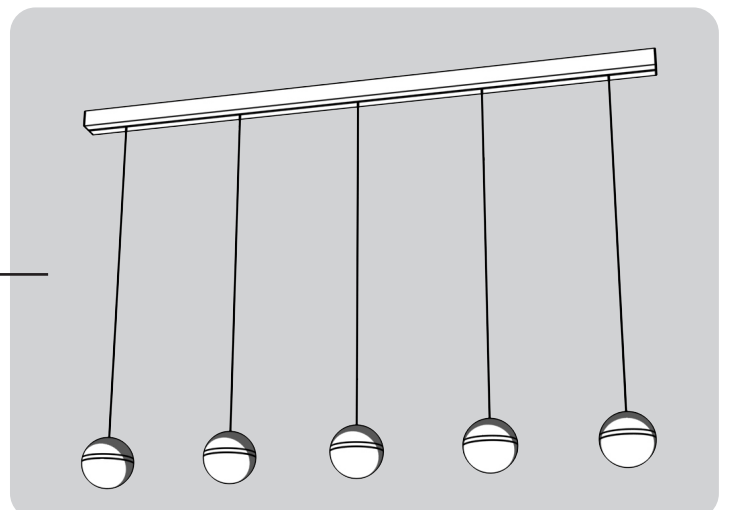

x3
Galileo Modular

x1
**Galileo Rose
Multi-A** + x3
**Galileo Upgrade
Modular**

+

x3
Customer's
Glass

Limbus configuration examples

Tia 200 configuration examples

PRICES

Published prices are recommended for the sales to the end consumers.