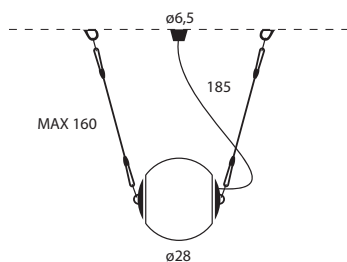

Perla 28

Polished aluminium - White blown glass	81022220	625,00	Max 100W HAL (E27) Bulb not included

37×37×36,5 (cm)
0,050m³ - 4,1Kg