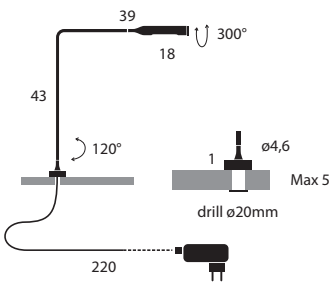

Flo Grommet F20

3000 K	Black Soft-Touch	96201ST00	485,00	6W LED / CRI >90 2-step push button dimming on the head 69×47×8 (cm) 0,026m³ - 1,62Kg
	Matt black	96201OP00	450,00	
	Matt white	96202OP00	450,00	
	Matt red	96203OP00	450,00	
	Matt yellow	96205OP00	450,00	
	Metallic bronze	96229MT00	500,00	
	Brushed Nickel	96244000	600,00	
Gunmetal	96232000	630,00		
2700 K	Black Soft-Touch	96201STK27	485,00	
	Matt black	96201OPK27	450,00	
	Matt white	96202OPK27	450,00	
	Matt red	96203OPK27	450,00	
	Matt yellow	96205OPK27	450,00	
	Metallic bronze	96229MTK27	500,00	
	Brushed Nickel	96244K27	600,00	
Gunmetal	96232K27	630,00