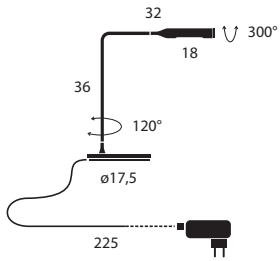

Model	CCT & Finish	Code	Euro €	Technical Info

Flo Bedside

3000 K	Black Soft-Touch	95001ST00	480,00	3W LED / CRI >90 2-step push button dimming on the head 46x40x7,5 (cm) 0,013m³ - 2,35Kg
	Matt black	95001OP00	435,00	
	Matt white	95002OP00	435,00	
	Matt red	95003OP00	435,00	
	Matt yellow	95005OP00	435,00	
	Metallic bronze	95029MT00	505,00	
	Brushed Nickel	95044000	715,00	
Gunmetal	95032000	780,00		
2700 K	Black Soft-Touch	95001STK27	480,00	
	Matt black	95001OPK27	435,00	
	Matt white	95002OPK27	435,00	
	Matt red	95003OPK27	435,00	
	Matt yellow	95005OPK27	435,00	
	Metallic bronze	95029MTK27	505,00	
	Brushed Nickel	95044K27	715,00	
Gunmetal	95032K27	780,00