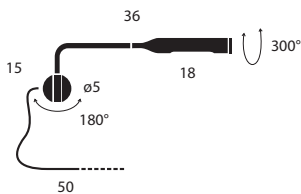

Flo Wall M

3000 K	Black Soft-Touch	97601ST00	360,00	3W LED / CRI >90 2-step push button dimming on the head Power supply NOT INCLUDED input c.v. 24Vdc (SELV) 50x31x8 (cm) 0,012m³ - 1,1Kg
	Matt black	97601OP00	335,00	
	Matt white	97602OP00	335,00	
	Matt red	97603OP00	335,00	
	Matt yellow	97605OP00	335,00	
	Metallic bronze	97629MT00	365,00	
	Brushed Nickel	97644000	455,00	
2700 K	Gunmetal	97632000	480,00	
	Black Soft-Touch	97601STK27	360,00	
	Matt black	97601OPK27	335,00	
	Matt white	97602OPK27	335,00	
	Matt red	97603OPK27	335,00	
	Matt yellow	97605OPK27	335,00	
	Metallic bronze	97629MTK27	365,00	
	Brushed Nickel	97644K27	455,00	
	Gunmetal	97632K27	480,00	

Flo Wall M power supply

-	FLOPS01	53,00	LED driver 15W 220-240V 24Vdc - 0,625A

11x2,5x4 (cm)
0,0001m³ - 0,10Kg