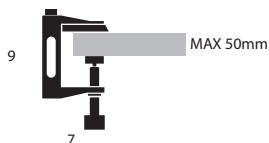

Accessories for Naomi

Model	Finish	Code	Euro €	Technical Info

Clamp On

Aluminium	11208220	37,00	For Naomi 300 For Tangram Body 101

24×16×12 (cm)
0,005m³ - 0,28Kg

Wall Attachment