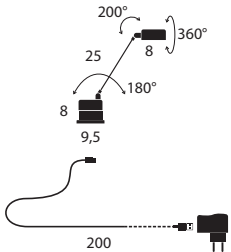

Daphinette Portatile

3000 K	Black Soft-Touch	09P01ST00	395,00	3W LED / CRI >90 Touch-dimmer on the lamp 220-240 V USB-C charger included 44x17x11 (cm) 0,008m³ - 1,62Kg
	Black classic	09P0100	365,00	
	Matt white	09P02OP00	365,00	
	Matt red	09P03OP00	365,00	
	Matt yellow	09P05OP00	365,00	
	Metallic bronze	09P29MT00	425,00	
	Brushed Nickel	09P4400	485,00	
2700 K	Black Soft-Touch	09P01STK27	395,00	
	Black classic	09P01K27	365,00	
	Matt white	09P02OPK27	365,00	
	Matt red	09P03OPK27	365,00	
	Matt yellow	09P05OPK27	365,00	
	Metallic bronze	09P29MTK27	425,00	
	Brushed Nickel	09P44K27	485,00