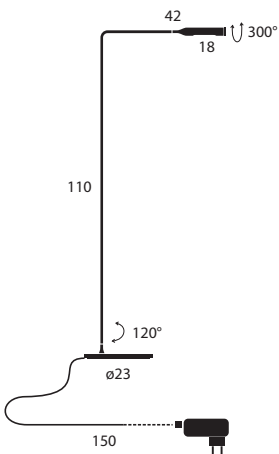

Flo Floor

3000 K	Black Soft-Touch	94501ST00	625,00	6W LED / CRI >90 2-step push button dimming on the head 123x56x8 (cm) 0,0553m³ - 4,8Kg
	Matt black	94501OP00	575,00	
	Matt white	94502OP00	575,00	
	Matt red	94503OP00	575,00	
	Matt yellow	94505OP00	575,00	
	Metallic bronze	94529MT00	675,00	
	Brushed Nickel	94544000	905,00	
	Gunmetal	94532000	980,00	
	Yellow Gold Brushed	94545SL00	1.590,00	
2700 K	Black Soft-Touch	94501STK27	625,00	
	Matt black	94501OPK27	575,00	
	Matt white	94502OPK27	575,00	
	Matt red	94503OPK27	575,00	
	Matt yellow	94505OPK27	575,00	
	Metallic bronze	94529MTK27	675,00	
	Brushed Nickel	94544K27	905,00	
	Gunmetal	94532K27	980,00	
	Yellow Gold Brushed	94545SLK27	1.590,00