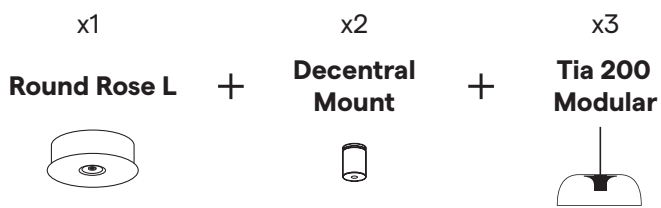

x3
Galileo Modular

x1
**Galileo Rose
Multi-A** + x3
**Galileo Upgrade
Modular**

+

x3
Customer's
Glass

Limbus configuration examples

Tia 200 configuration examples

PRICES

Published prices are recommended for the sales to the end consumers.