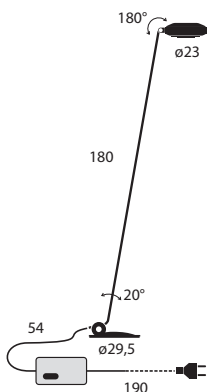

Elle 1 Classic

Black soft-touch	6101ST220	750,00	Max 300W - R7s Foot dimmer Bulb included (230W)
Matt white	6102OP220	710,00	
Brushed nickel	6144220	1.030,00