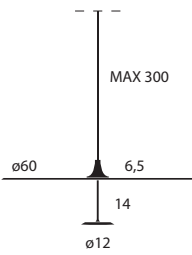

Model	CCT & Finish	Code	Euro €	Technical Info

Dot 600 Lite Modular

3000 K	Semi-glossy black	133M101SL00	535,00	12W LED / CRI >90 Power supply NOT INCLUDED c.c. 500mA (max 60Vdc)
	Ultra matt white	133M102UM00	535,00	
2700 K	Semi-glossy black	133M101SLK27	535,00	
	Ultra matt white	133M102UMK27	535,00	

35×27×1,6 (cm)
0,001m³ - 1,0Kg

+
 68×68×5,5 (cm)
0,025m³ - 3,0Kg

Ceiling Roses

Dot 600 Lite

Dot Lite Rose

For sigle Dot 600 Lite

Black	AL133D01	250,00	On-off, push dim, 1-10V
White	AL133D02	250,00	
Black	AL133DD01	250,00	On-off, DALI
White	AL133DD02	250,00	
Black	AL133TF01220	250,00	Phase Cut
White	AL133TF02220	250,00	

24×24×12 (cm)
0,007m³ - 1,22Kg