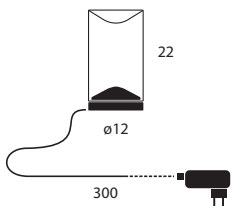

Eve

3000 K	Anodised black	14101X000	605,00	4W LED / CRI >90 Touch dimmer
	Anodised brass	14150X000	605,00	
2700 K	Anodised black	14101XOK27	605,00	
	Anodised brass	14150XOK27	605,00