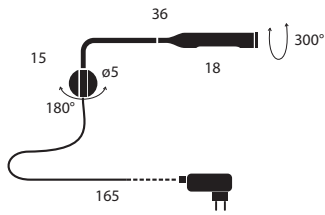

Model	CCT & Finish	Code	Euro €	Technical Info

Flo Wall

3000 K	Black Soft-Touch	97501ST00	425,00	3W LED / CRI >90 2-step push button dimming on the head 50x31x8 (cm) 0,012m³ - 1,15Kg
	Matt black	97501OP00	400,00	
	Matt white	97502OP00	400,00	
	Matt red	97503OP00	400,00	
	Matt yellow	97505OP00	400,00	
	Metallic bronze	97529MT00	430,00	
	Brushed Nickel	97544000	520,00	
2700 K	Gunmetal	97532000	545,00	
	Black Soft-Touch	97501STK27	425,00	
	Matt black	97501OPK27	400,00	
	Matt white	97502OPK27	400,00	
	Matt red	97503OPK27	400,00	
	Matt yellow	97505OPK27	400,00	
	Metallic bronze	97529MTK27	430,00	
	Brushed Nickel	97544K27	520,00	
	Gunmetal	97532K27	545,00