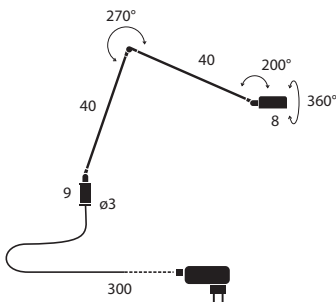

Daphine Cilindro

3000 K	Black Soft-Touch	10L01ST00	405,00	9W LED / CRI 97 On-off switch
	Black classic	10L0100	360,00	
	Matt white	10L02OP00	360,00	
	Matt red	10L03OP00	360,00	
	Matt yellow	10L05OP00	360,00	
	Metallic bronze	10L29MT00	435,00	
	Brushed Nickel	10L4400	510,00	
	Black Soft-Touch	10L01STK27	405,00	
2700 K	Black classic	10L01K27	360,00	
	Matt white	10L02OPK27	360,00	
	Matt red	10L03OPK27	360,00	
	Matt yellow	10L05OPK27	360,00	
	Metallic bronze	10L29MTK27	435,00	
	Brushed Nickel	10L44K27	510,00