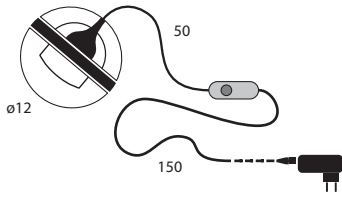

Limbus Eye Body

3000 K	Black	1910100	565,00	5W LED / CRI >90 Push dimmer on the cable  21×21×27 (cm) 0,012m ³ - 2,8Kg
	Brass	1915000	565,00	
	Aluminium	1912200	565,00	
2700 K	Black	19101K27	565,00	
	Brass	19150K27	565,00	
	Aluminium	19122K27	565,00	