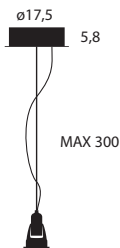

Galileo Upgrade

Glass shade
not included

3000K	Brushed Nickel (Brushed Nickel/Black ceiling rose)	GALCRD44K30	714,00	12W LED / CRI 97 On-off, push dim, 1-10V, DALI or * Phase cut Decentral mount included
		GALCRTF44K30220*	714,00	
	Brushed Gold (Brushed Gold/Black ceiling rose)	GALCRD45K30	875,00	
		GALCRTF45K30220*	875,00	
2700K	Brushed Nickel (Brushed Nickel/Black ceiling rose)	GALCRD44K27	714,00	Decentral mount included 29,5×26,5×28,5 (cm) 0,022m³ - 1,82Kg
		GALCRTF44K27220*	714,00	
	Brushed Gold (Brushed Gold/Black ceiling rose)	GALCRD45K27	875,00	
		GALCRTF45K27220*	875,00