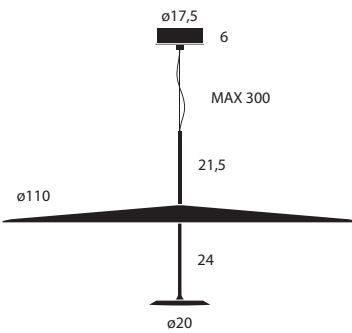

Model	CCT & Finish	Code	Euro €	Technical Info

Dot 1100

3000 K	Anodised Black	132D01XO220	3.250,00	55W LED / CRI >90 On-off, push dim, 1-10V, DALI
	Anodised Brass	132D50XO220	3.250,00	
2700 K	Anodised Black	132D01XOK27220	3.250,00	Decentral mount included
	Anodised Brass	132D50XOK27220	3.250,00	
3000 K	Anodised Black	132TF01XO220	3.250,00	55W LED / CRI >90 Phase Cut
	Anodised Brass	132TF50XO220	3.250,00	
2700 K	Anodised Black	132TF01XOK27220	3.250,00	Decentral mount included
	Anodised Brass	132TF50XOK27220	3.250,00	

118×118×35 (cm)
0,487m³ - 25Kg