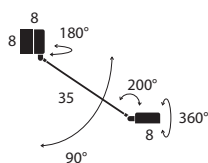

Daphne Parete 35 LED

3000 K	Black Soft-Touch	05L01ST00	320,00	5W LED / CRI 97 On-off switch
	Black classic	05L0100	280,00	
	Matt white	05L02OP00	280,00	
	Matt red	05L03OP00	280,00	
	Matt yellow	05L05OP00	280,00	
	Metallic bronze	05L29MT00	340,00	
	Brushed Nickel	05L4400	400,00	
2700 K	Black Soft-Touch	05L01STK27	320,00	
	Black classic	05L01K27	280,00	
	Matt white	05L02OPK27	280,00	
	Matt red	05L03OPK27	280,00	
	Matt yellow	05L05OPK27	280,00	
	Metallic bronze	05L29MTK27	340,00	
	Brushed Nickel	05L44K27	400,00