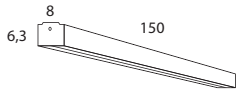

Model	Finish	Code	Euro €	Technical Info

Linear Rose 150

For max 4 lamps

Black	ABL150D01	360,00	On-off, push dim, 1-10V
White	ABL150D02	360,00	
Aluminium	ABL150D22	360,00	
Black	ABL150DD01	360,00	On-off, DALI
White	ABL150DD02	360,00	
Aluminium	ABL150DD22	360,00	
Black	ABL150TF01220	360,00	Phase Cut
White	ABL150TF02220	360,00	
Aluminium	ABL150TF22220	360,00	

9,5×7,5×156 (cm)
0,01m³ - 3,45Kg