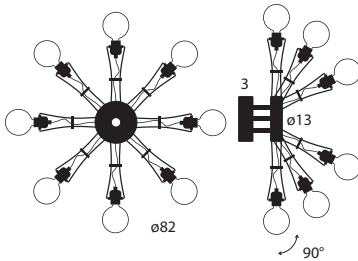

Matrix Otto P

Matt black	38901OP220	725,00	Max 8×60W HAL (E27) Bulbs not included
Brushed nickel	38944220	825,00