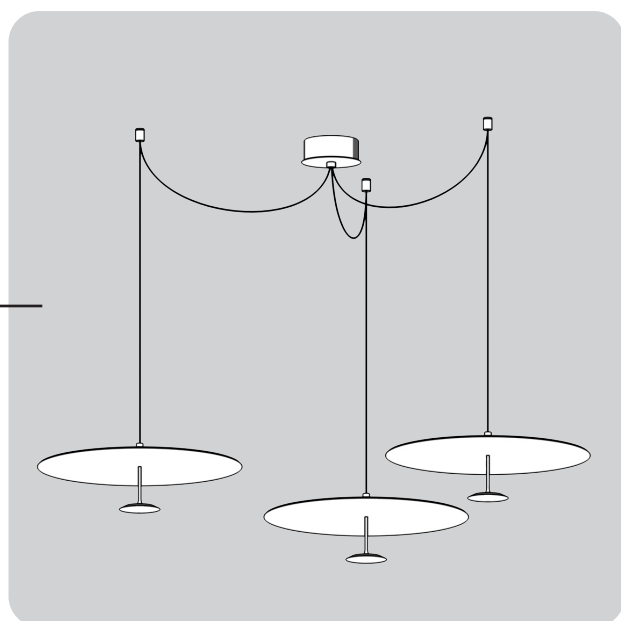

Dot 600 Lite configuration examples

Galileo configuration examples

x1
Galileo

x1
Galileo Upgrade

+

x1
Customer's
Glass

x1
**Galileo Rose
Multi-A**

+