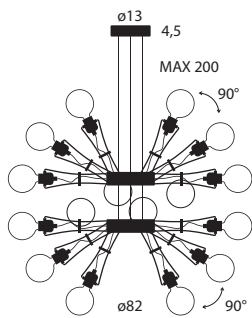

Matrix Doppia