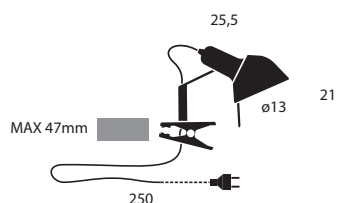

Naomi Pinza

Anodised aluminium	32808220	220,00	Max 75W HAL (E27) On/off switch on the head LED bulb included

24×24×19 (cm)
0,011m³ - 0,7Kg