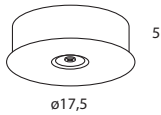

Round Rose L

For max 4 lamps