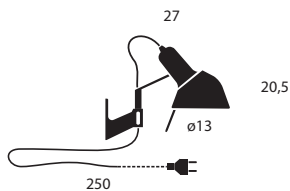

24×24×19 (cm)
0,011m³ - 0,7Kg

Naomi Parete

Anodised aluminium	33008220	220,00	Max 75W HAL (E27) On/off switch on the head LED bulb included
--------------------	----------	---------------	---

24×24×19 (cm)
0,011m³ - 0,7Kg