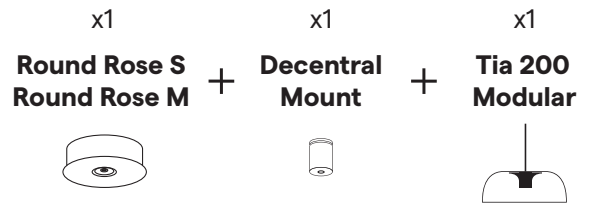

x3
Galileo Modular

x1
**Galileo Rose
Multi-A** + x3
**Galileo Upgrade
Modular**

+

x3
Customer's
Glass

Limbus configuration examples

Tia 200 configuration examples

PRICES

Published prices are recommended for the sales to the end consumers.