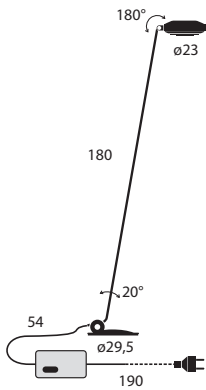

Elle 1

3000 K	Black Soft-touch	61L01ST220	1.100,00	20W + 25W LED / CRI 97 Foot dimmer 211x33x13 (cm) 0,090m³ - 9,57Kg
	Matt white	61L02OP220	1.030,00	
	Metallic bronze	61L29MT220	1.210,00	
	Brushed nickel	61L44220	1.480,00	
2700 K	Black Soft-touch	61L01STK27220	1.100,00	
	Matt white	61L02OPK27220	1.030,00	
	Metallic bronze	61L29MTK27220	1.210,00	
	Brushed nickel	61L44K27220	1.480,00