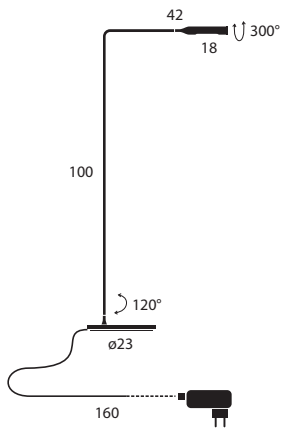

Model	CCT & Finish	Code	Euro €	Technical Info

Flo Lounge

3000 K	Black Soft-Touch	97101ST00	590,00	3W LED / CRI >90 2-step push button dimming on the head 123x56x8 (cm) 0,055m³ - 4,8Kg
	Matt black	97101OP00	540,00	
	Matt white	97102OP00	540,00	
	Matt red	97103OP00	540,00	
	Matt yellow	97105OP00	540,00	
	Metallic bronze	97129MT00	640,00	
	Brushed Nickel	97144000	870,00	
	Gunmetal	97132000	945,00	
2700 K	Black Soft-Touch	97101STK27	590,00	
	Matt black	97101OPK27	540,00	
	Matt white	97102OPK27	540,00	
	Matt red	97103OPK27	540,00	
	Matt yellow	97105OPK27	540,00	
	Metallic bronze	97129MTK27	640,00	
	Brushed Nickel	97144K27	870,00	
	Gunmetal	97132K27	945,00