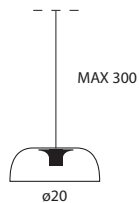

Tia 200 Modular

3000 K	Matt Black	184M101OP00	330,00	5W LED / CRI >90 Power supply NOT INCLUDED c.c. 350mA (max 60Vdc)
	Ultra matt white	184M102UM00	330,00	
	Sapphire blue	184M106ZA00	330,00	
	Battersea green	184M128BG00	330,00	
	Oxygen red soft-touch	184M135ST00	330,00	
	Metallic bronze	184M129MT00	375,00	
	Matt brushed aluminium	184M134OP00	405,00	
2700 K	Matt Black	184M101OPK27	330,00	
	Ultra matt white	184M102UMK27	330,00	
	Sapphire blue	184M106ZAK27	330,00	
	Battersea green	184M128BGK27	330,00	
	Oxygen red soft-touch	184M135STK27	330,00	
	Metallic bronze	184M129MTK27	375,00	
	Matt brushed aluminium	184M134OPK27	405,00	

*Ceiling roses and accessories on page 18-19
Configuration examples on page 32*