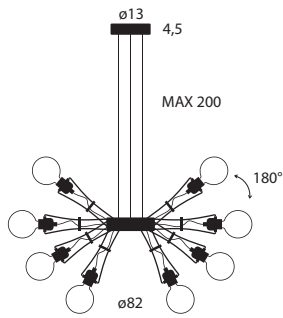

E27 bulb lamps

Model	CCT & Finish	Code	Euro €	Technical Info

Matrix Otto

Matt black	38501OP220	670,00	Max 8×60W HAL (E27) Bulbs not included
Brushed nickel	38544220	790,00