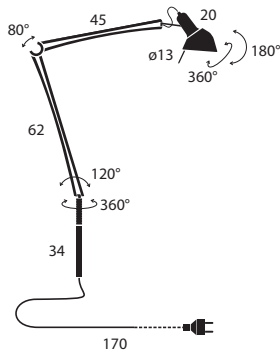

120×27×17 (cm)
0,055m³ - 2,26Kg

Naomi Terra Body

Matt black	30501OP220	450,00	Max 75W HAL (E27) On/off switch on the head LED bulb included
Anodised aluminium	30508220	450,00	

136×27×17 (cm)
0,062m³ - 2,91Kg