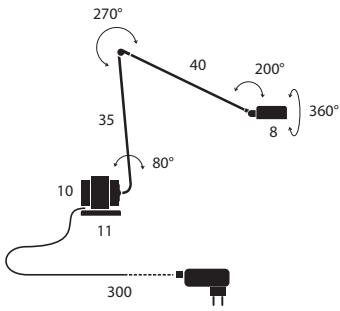

Model	CCT & Finish	Code	Euro €	Technical Info

Daphine

3000 K	Black Soft-Touch	01L01ST00	550,00	9W LED / CRI 97 2-step or continuous dimming (settable on the base)
	Black classic	01L0100	520,00	
	Matt white	01L02OP00	520,00	
	Matt red	01L03OP00	520,00	
	Matt yellow	01L05OP00	520,00	
	Metallic bronze	01L29MT00	595,00	
	Brushed Nickel	01L4400	670,00	
	Yellow Gold Brushed	01L45SL00	1.180,00	
2700 K	Black Soft-Touch	01L01STK27	550,00	
	Black classic	01L01K27	520,00	
	Matt white	01L02OPK27	520,00	
	Matt red	01L03OPK27	520,00	
	Matt yellow	01L05OPK27	520,00	
	Metallic bronze	01L29MTK27	595,00	
	Brushed Nickel	01L44K27	670,00	
	Yellow Gold Brushed	01L45SLK27	1.180,00