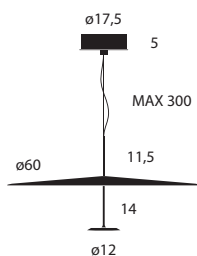

Dot 600

3000 K	Anodised Black	130S01XO220	1.510,00	21W LED / CRI >90 On-off, push dim, 1-10V
	Anodised Brass	130S50XO220	1.510,00	
2700 K	Anodised Black	130S01XOK27220	1.510,00	Decentral mount included
	Anodised Brass	130S50XOK27220	1.510,00	
3000 K	Anodised Black	130D01XO220	1.610,00	21W LED / CRI >90 On-off, push dim, 1-10V, DALI
	Anodised Brass	130D50XO220	1.610,00	
2700 K	Anodised Black	130D01XOK27220	1.610,00	Decentral mount included
	Anodised Brass	130D50XOK27220	1.610,00	
3000 K	Anodised Black	130TF01XO220	1.610,00	21W LED / CRI >90 Phase Cut
	Anodised Brass	130TF50XO220	1.610,00	
2700 K	Anodised Black	130TF01XOK27220	1.610,00	Decentral mount included
	Anodised Brass	130TF50XOK27220	1.610,00	

70×70×24 (cm)
0,117m³ - 10Kg