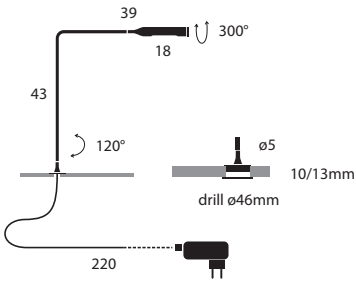

Model	CCT & Finish	Code	Euro €	Technical Info

Flo Grommet F46

3000 K	Black Soft-Touch	96001ST00	485,00	6W LED / CRI >90 2-step push button dimming on the head 69×47×8 (cm) 0,026m³ - 1,62Kg
	Matt black	96001OP00	450,00	
	Matt white	96002OP00	450,00	
	Matt red	96003OP00	450,00	
	Matt yellow	96005OP00	450,00	
	Metallic bronze	96029MT00	500,00	
	Brushed Nickel	96044000	600,00	
Gunmetal	96032000	630,00		
2700 K	Black Soft-Touch	96001STK27	485,00	
	Matt black	96001OPK27	450,00	
	Matt white	96002OPK27	450,00	
	Matt red	96003OPK27	450,00	
	Matt yellow	96005OPK27	450,00	
	Metallic bronze	96029MTK27	500,00	
	Brushed Nickel	96044K27	600,00	
Gunmetal	96032K27	630,00