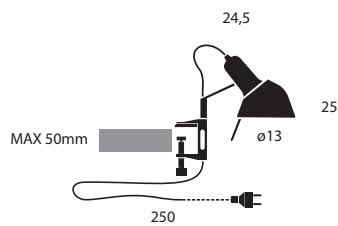

Naomi Morsetto

Anodised aluminium	32908220	220,00	Max 75W HAL (E27) On/off switch on the head LED bulb included

24×24×19 (cm)
0,011m³ - 0,7Kg