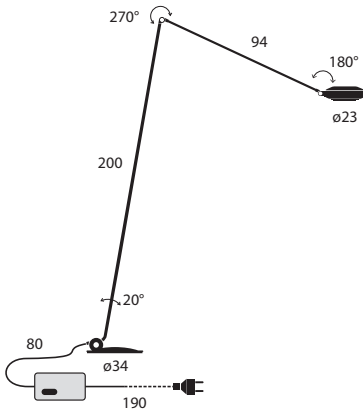

Model	CCT & Finish	Code	Euro €	Technical Info

Elle

3000 K	Black Soft-touch	60L01ST220	1.450,00	20W + 25W LED / CRI 97 Foot dimmer 211x33x13 (cm) 0,090m³ - 5,6Kg + 41,5x41,5x10,5 (cm) 0,017m³ - 13Kg
	Matt white	60L02OP220	1.340,00	
	Metallic bronze	60L29MT220	1.540,00	
	Brushed nickel	60L44220	1.850,00	
2700 K	Black Soft-touch	60L01STK27220	1.450,00	
	Matt white	60L02OPK27220	1.340,00	
	Metallic bronze	60L29MTK27220	1.540,00	
	Brushed nickel	60L44K27220	1.850,00