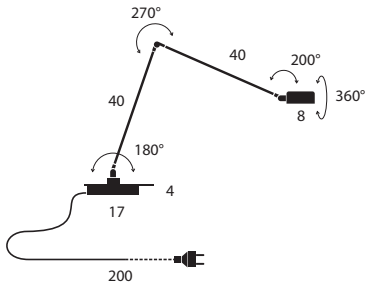

Daphine Cloe

3000 K	Black Soft-Touch	07L01ST220	430,00	9W LED / CRI 97 On-off switch
	Black classic	07L01220	385,00	
	Matt white	07L02OP220	385,00	
	Matt red	07L03OP220	385,00	
	Matt yellow	07L05OP220	385,00	
	Metallic bronze	07L29MT220	460,00	
	Brushed Nickel	07L44220	535,00	
	Black Soft-Touch	07L01STK27220	430,00	
2700 K	Black classic	07L01K27	385,00	
	Matt white	07L02OPK27220	385,00	
	Matt red	07L03OPK27220	385,00	
	Matt yellow	07L05OPK27220	385,00	
	Metallic bronze	07L29MTK27220	460,00	
	Brushed Nickel	07L44K27220	535,00