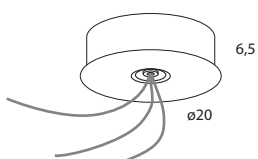

Galileo Rose Multi-A

For max 3 Galileo

Black	AXLAGALDD01	380,00	On-off, push dim, 1-10V, DALI
White	AXLAGALDD02	380,00	
Black	AXLAGALTF01	380,00	Phase cut
White	AXLAGALTF02	380,00	

24×24×12,5 (cm)
0,007m³ - 1,95Kg

Configuration examples on page 30