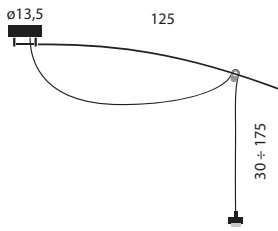

Model	Finish	Code	Euro €	Technical Info

Moove Body

Matt black	75001OP220	550,00	Max 75W HAL (E27) Bulb not included

Moove Doppia Body