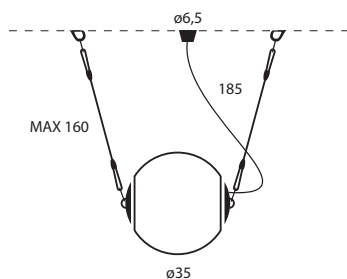

Perla 35

Polished aluminium - White blown glass	80022220	695,00	Max 100W HAL (E27) Bulb not included

44×44×43 (cm)
0,083m³ - 5,4Kg