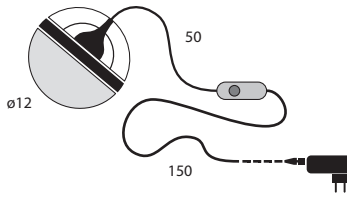

Limbus Eye Frosted Body

3000 K	Black	191F0100	565,00	5W LED / CRI >90 Push dimmer on the cable 21×21×27 (cm) 0,012m³ - 2,8Kg
	Brass	191F5000	565,00	
	Aluminium	191F2200	565,00	
2700 K	Black	191F01K27	565,00	
	Brass	191F50K27	565,00	
	Aluminium	191F22K27	565,00	

Limbus Eye Base

Black	AT19101	57,00	Body + Base 21×21×27 (cm) 0,012m³ - 3,0Kg
Brass	AT19150	57,00	
Aluminium	AT19122	57,00	

Base only
12,5×11,5×5,5 (cm)
0,001m³ - 0,2Kg