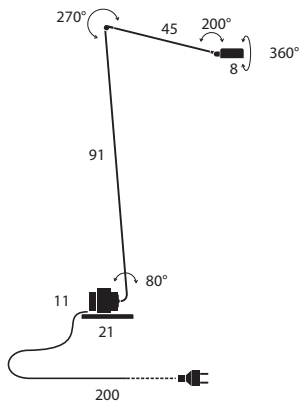

Daphne Terra Classic

Black classic	02C0120	480,00	Max 50W/12V (GY6,35) 2-step dimming switch Bulb included
Matt white	02C02OP20	480,00	
Brushed nickel	02C4420	670,00