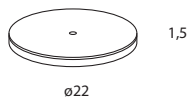

Naomi Base

Matt black	31001OP220	135,00	29×29×3 (cm) 0,003m³ - 4,5Kg
Brushed aluminium	31034220	135,00