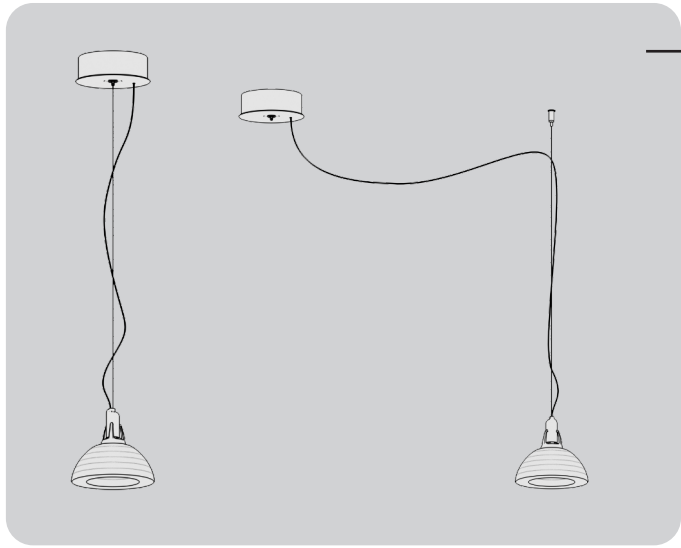

Dot 600 Lite configuration examples

Galileo configuration examples

x1
Galileo

x1
Galileo Upgrade

+

x1
Customer's
Glass

x1
**Galileo Rose
Multi-A**

+