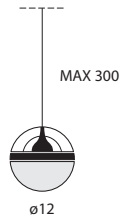

Limbus Frosted Modular