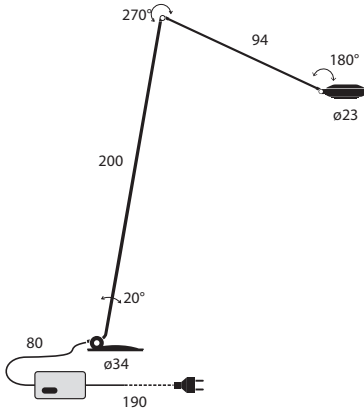

Elle Classic

Black soft-touch	6001ST220	1.100,00	Max 300W - R7s Foot dimmer Bulb included (230W)
Matt white	6002OP220	980,00	
Brushed nickel	6044220	1.350,00	

+