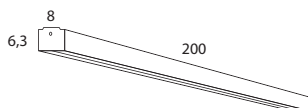

Dot Lite Rose L 200

For max 4 Dot 600 Lite

Black	ABXL133DD01	435,00	On-off, push dim, 1-10V, DALI
White	ABXL133DD02	435,00	

9,5×7,5×206 (cm)
0,015m³ - 4,48Kg

+ Linear Rose connector
1 x lamp

Accessories on page 19
Configuration examples on page 29