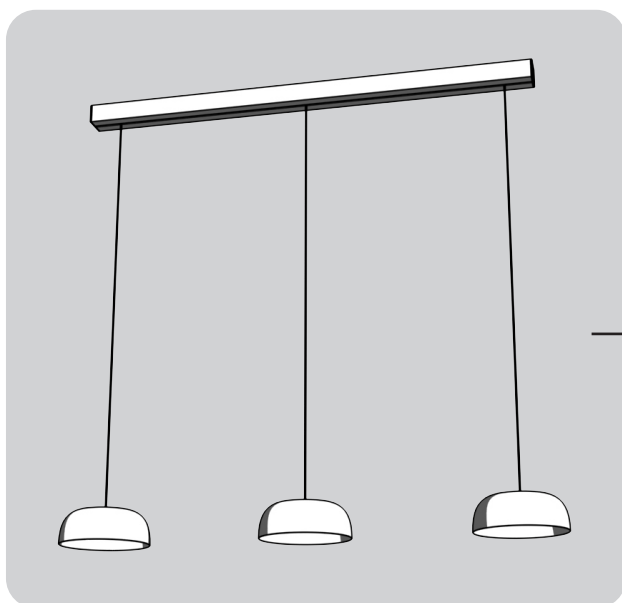

x3
Galileo Modular

x1
**Galileo Rose
Multi-A** + x3
**Galileo Upgrade
Modular**

+

x3
Customer's
Glass

Limbus configuration examples

Tia 200 configuration examples

PRICES

Published prices are recommended for the sales to the end consumers.