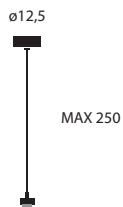

Moove Mono Body