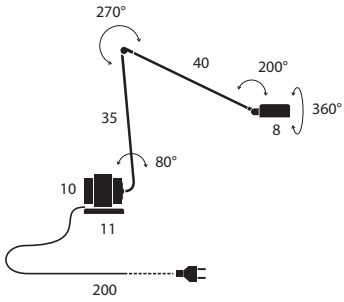

Model	Finish	Code	Euro €	Technical Info

Daphne Classic

Black classic	01C0120	400,00	Max 50W/12V (GY6,35) 2-step dimming switch Bulb included
Matt white	01C02OP20	400,00	
Brushed nickel	01C4420	530,00