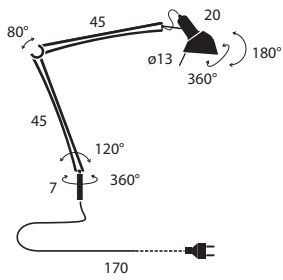

Model	Finish	Code	Euro €	Technical Info

Naomi Body

Matt black	30001OP220	390,00	Max 75W HAL (E27) On/off switch on the head LED bulb included
Anodised aluminium	30008220	390,00	

120×27×17 (cm)
0,055m³ - 2,26Kg