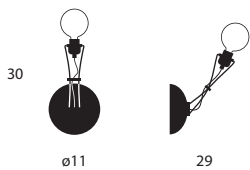

Matrix Mono

Matt black	39501OP220	165,00	Max 60W HAL (E27) Bulb not included
Brushed nickel	39544220	210,00