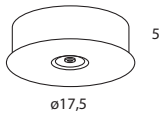

For single lamp

Black	AS19001	146,00	On-off
White	AS19002	146,00	

24×24×12 (cm)
0,007m³ - 0,77Kg

Round Rose M

For single lamp

Black	AM190D01	210,00	On-off, push dim, 1-10V
White	AM190D02	210,00	
Black	AM190DD01	210,00	On-off, DALI
White	AM190DD02	210,00	
Black	AM190TF01220	210,00	Phase Cut
White	AM190TF02220	210,00	