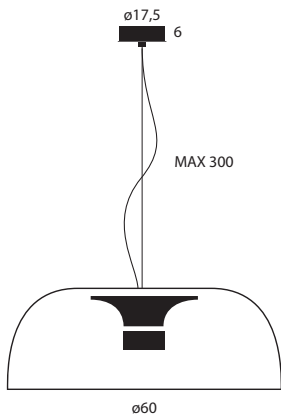

Tia 600

3000 K	Matt black	182D01OP00	1.620,00	25W LED / CRI 97 On-off, push dim, 1-10V, DALI or * Phase cut
		182TF01OP220*		
	Ultra matt white	182D02UM00	1.620,00	
		182TF02UM220*		
	Sapphire blue	182D06ZA00	1.620,00	
		182TF06ZA220*		
	Battersea green	182D28BG00	1.620,00	
		182TF28BG220*		
Oxygen red soft-touch	182D35ST00	1.620,00		
	182TF35ST220*			
Metallic bronze	182D29MT00	1.710,00		
	182TF29MT220*			
Matt brushed aluminium	182D34OP00	1.800,00		
	182TF34OP220*			
2700 K	Matt black	182D01OPK27	1.620,00	
		182TF01OPK27220*		
	Ultra matt white	182D02UMK27	1.620,00	
		182TF02UMK27220*		
	Sapphire blue	182D06ZAK27	1.620,00	
		182TF06ZAK27220*		
	Battersea green	182D28BGK27	1.620,00	
		182TF28BGK27220*		
Oxygen red soft touch	182D35STK27	1.620,00		
	182TF35STK27220*			
Metallic bronze	182D29MTK27	1.710,00		
	182TF29MTK27220*			
Matt brushed aluminium	182D34OPK27	1.800,00		
	182TF34OPK27220*			

67×67×34 (cm)
0,153m³ - 6,5Kg