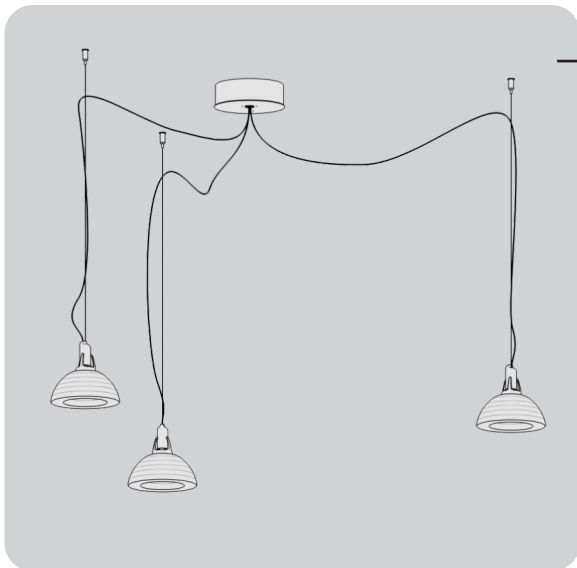

Dot 600 Lite configuration examples

Galileo configuration examples

x1
Galileo

x1
Galileo Upgrade

+

x1
Customer's
Glass

x1
**Galileo Rose
Multi-A**

+

x3
Galileo Modular

x1
**Galileo Rose
Multi-A** + x3
**Galileo Upgrade
Modular**

+

x3
Customer's
Glass

Limbus configuration examples

Tia 200 configuration examples

PRICES

Published prices are recommended for the sales to the end consumers.