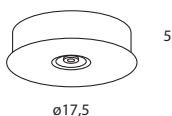

Aether Rose

For single Aether