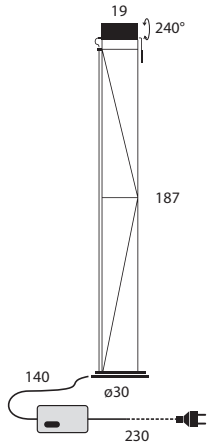

Model	Finish	Code	Euro €	Technical Info

Opus Classic

Matt black	7001OP220	730,00	Max 300W - R7s Foot dimmer Bulb included (230W)
Matt white	7002OP220	700,00	

194x33x15 (cm)
0,096m³ - 9,58Kg

Opus Parete Classic

Matt black	7101OP220	380,00	Max 300W - R7s Bulb included (230W)
Matt white	7102OP220	360,00	

25x24x14 (cm)
0,008m³ - 1,64Kg