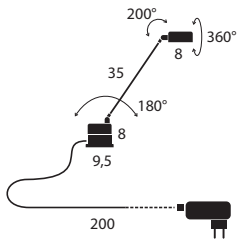

Model	CCT & Finish	Code	Euro €	Technical Info

Daphinette

3000 K	Black Soft-Touch	09L01ST220	365,00	5W LED / CRI 97 On-off switch 44x17x11 (cm) 0,008m³ - 1,81Kg
	Black classic	09L01220	325,00	
	Matt white	09L02OP220	325,00	
	Matt red	09L03OP220	325,00	
	Matt yellow	09L05OP220	325,00	
	Metallic bronze	09L29MT220	385,00	
	Brushed Nickel	09L44220	445,00	
2700 K	Black Soft-Touch	09L01STK27220	365,00	
	Black classic	09L01K27220	325,00	
	Matt white	09L02OPK27220	325,00	
	Matt red	09L03OPK27220	325,00	
	Matt yellow	09L05OPK27220	325,00	
	Metallic bronze	09L29MTK27220	385,00	
	Brushed Nickel	09L44K27220	445,00