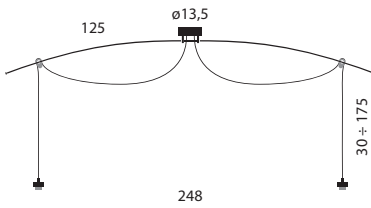

Matt black	75101OP220	870,00	Max 75W HAL (E27) Bulbs not included

Moove Mono Body

Matt black	75201OP220	125,00	Max 75W HAL (E27) Bulb not included

Moove Drum Shade

Black fabric	76001000	280,00	
Grey fabric	76004000	280,00	
White ivory fabric	76013000	280,00