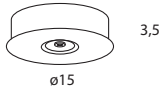

Model	Finish	Code	Euro €	Technical Info

Celing Roses

Limbus - Tia 200

Round Rose S

For single lamp