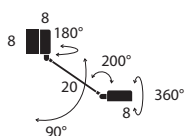

Daphne Parete 20