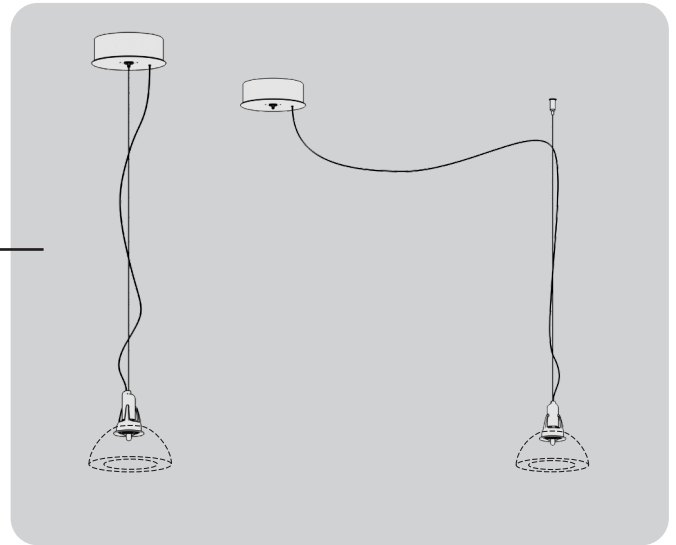

Galileo configuration examples

x1
Galileo

x1
Galileo Upgrade

+

x1
Customer's
Glass

x1
**Galileo Rose
Multi-A**

+

x3
Galileo Modular

x1
**Galileo Rose
Multi-A** + x3
**Galileo Upgrade
Modular**

+

x3
Customer's
Glass