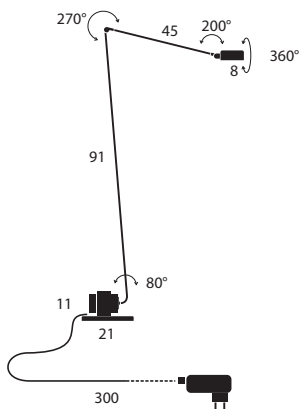

Model	CCT & Finish	Code	Euro €	Technical Info

Daphne Terra

3000 K	Black Soft-Touch	02L01ST00	675,00	9W LED / CRI 97 2-step or continuous dimming (settable on the base)
	Black classic	02L0100	620,00	
	Matt white	02L02OP00	620,00	
	Matt red	02L03OP00	620,00	
	Matt yellow	02L05OP00	620,00	
	Metallic bronze	02L29MT00	710,00	
	Brushed Nickel	02L4400	800,00	
	Yellow Gold Brushed	02L45SL00	1.460,00	
2700 K	Black Soft-Touch	02L01STK27	675,00	
	Black classic	02L01K27	620,00	
	Matt white	02L02OPK27	620,00	
	Matt red	02L03OPK27	620,00	
	Matt yellow	02L05OPK27	620,00	
	Metallic bronze	02L29MTK27	710,00	
	Brushed Nickel	02L44K27	800,00	
	Yellow Gold Brushed	02L45SLK27	1.460,00	

Daphne Parete 35 LED

3000 K	Black Soft-Touch	05L01ST00	320,00	5W LED / CRI 97 On-off switch
	Black classic	05L0100	280,00	
	Matt white	05L02OP00	280,00	
	Matt red	05L03OP00	280,00	
	Matt yellow	05L05OP00	280,00	
	Metallic bronze	05L29MT00	340,00	
	Brushed Nickel	05L4400	400,00	
2700 K	Black Soft-Touch	05L01STK27	320,00	
	Black classic	05L01K27	280,00	
	Matt white	05L02OPK27	280,00	
	Matt red	05L03OPK27	280,00	
	Matt yellow	05L05OPK27	280,00	
	Metallic bronze	05L29MTK27	340,00	
	Brushed Nickel	05L44K27	400,00	

Daphne Parete 20

3000 K	Black Soft-Touch	06L01ST00	320,00	5W LED / CRI 97 On-off switch
	Black classic	06L0100	280,00	
	Matt white	06L02OP00	280,00	
	Matt red	06L03OP00	280,00	
	Matt yellow	06L05OP00	280,00	
	Metallic bronze	06L29MT00	340,00	
	Brushed Nickel	06L4400	400,00	
2700 K	Black Soft-Touch	06L01STK27	320,00	
	Black classic	06L01K27	280,00	
	Matt white	06L02OPK27	280,00	
	Matt red	06L03OPK27	280,00	
	Matt yellow	06L05OPK27	280,00	
	Metallic bronze	06L29MTK27	340,00	
	Brushed Nickel	06L44K27	400,00