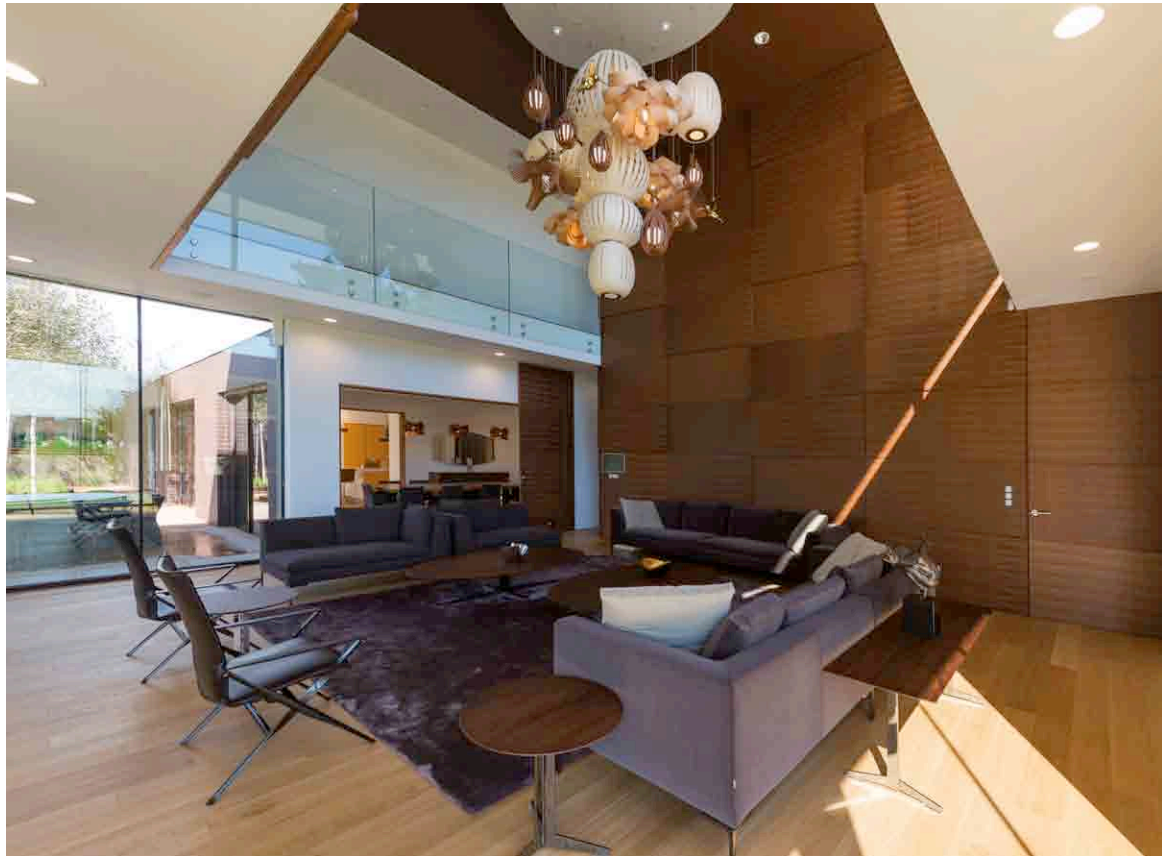

CLB015 LED-20/22

Project:
Villa π

Location:
Osijek, Croatia

Architects:
Oliver Grigic