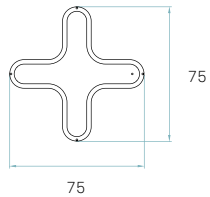

X-CLUB

by Burkhard Dämmer

562