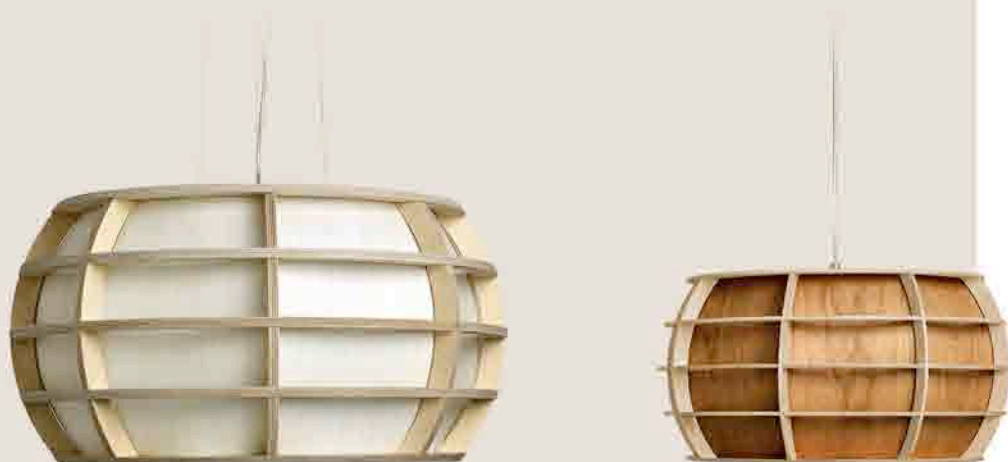

ICON

SUSPENSION

Ref. ICON S

ICON S-20 Palau de Casavells. Art, Antiques, Design, Architecture. Girona, Spain.

KIM

MARIVÍ CALVO
SUSPENSION

TECHNICAL DATA
SEE PG. **546**

KIM SG LED-22