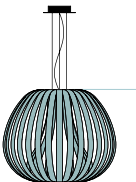

COMPONENTS

Metal canopy Brushed Nickel
ø 14 cm - disc ø 20 cm
Electrical cable Transparent 2 m drop
Steel cable 3 x 2 m drop

BULBS (x1) - Not included

WOOD SHADE COLORS

See pg. 525

60

ø 73

POPPY SM MEDIUM SUSPENSION