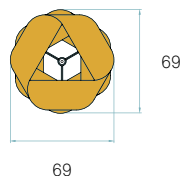

LINK CHAIN

by Ray Power & Mariví Calvo

548

LK3 S 3 SUSPENSION

REFERENCE

LK3 S

CERTIFICATES

CE
Class I
230V
E27

COMPONENTS

Metal Tripod White Satin Enamel
Metal canopy Brushed Nickel
ø 14 cm - disc ø 20 cm
Electrical cable Transparent 2 m drop
Steel cable 3 x 2 m drop

BULBS (x3) - Not included

WOOD SHADE COLORS

See pg. 525

AWARDS

Chicago 2008

DESIGN PLUS

Germany 2007

LK4 S 4 SUSPENSION

REFERENCE

LK4 S

CERTIFICATES

CE
Class I
230V
E27

COMPONENTS

Metal Tripod White Satin Enamel
Metal canopy Brushed Nickel
ø 14 cm - disc ø 20 cm
Electrical cable Transparent 2 m drop
Steel cable 3 x 2 m drop

BULBS (x4) - Not included

WOOD SHADE COLORS

See pg. 525

AWARDS

Chicago 2008

DESIGN PLUS

Germany 2007

LK6 S 6 SUSPENSION

REFERENCE

LK6 S

CERTIFICATES

CE
Class I
230V
E27

COMPONENTS

Metal Tripod White Satin Enamel
Metal canopy Brushed Nickel
ø 14 cm - disc ø 20 cm
Electrical cable Transparent 2 m drop
Steel cable 3 x 2 m drop

BULBS (x6) - Not included

WOOD SHADE COLORS

See pg. 525

AWARDS

Chicago 2008

DESIGN PLUS

Germany 2007