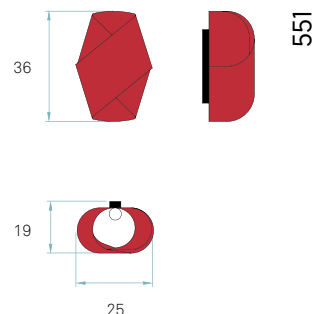

ORB A
WALL

REFERENCE

ORB A

CERTIFICATES

CE
Class I
230V
E27

COMPONENTS

Back plate Brushed Nickel

BULBS (x1) - Not included

WOOD SHADE COLORS

PKNK M LED
TABLE

REFERENCES

PKNK M BK LED
PKNK M BN LED

CERTIFICATES

CE
Class III
LED

COMPONENTS

Base & Handle Metallic

BK - Matt Black

BN - Black Nickel

Diffusor Matt satin acrylic

Rechargeable battery 15 hours autonomy

USB Power adapter & Cable Included

USB 5v Out Port for smart phone

LED SMD LED

LED Integrated