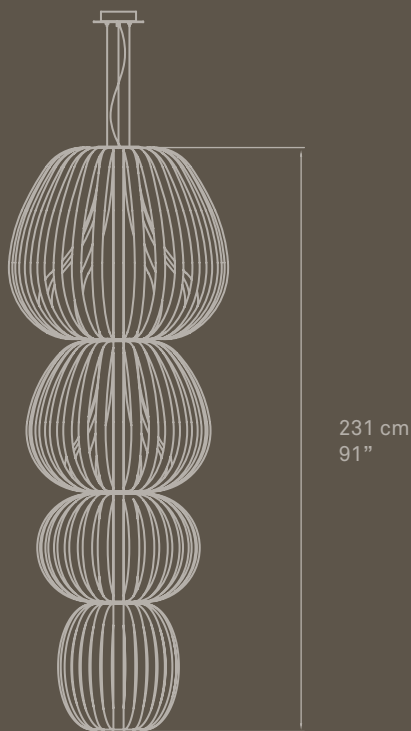

TOT3 S LED-20, TOT4 S LED-20, & TOT3 S LED-28 Palau de Casavells. Art, Antiques, Design, Architecture. Girona, Spain.

TOTEM 4

SUSPENSION

Ref. TOT4 S LED

ø 86 cm
ø 33,8"

TOT4 S LED-21

Location:
Haarlem,
Netherlands