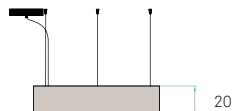

SATURNIA

by Oskar Cerezo

556

SAT SP LED

SMALL SUSPENSION / Dimmable 0-10V or Bluetooth

REFERENCES

SAT SP LED DIMO-10V
SAT SP LED DIMBT

CERTIFICATES

CE
Class I
120V - 277V
LED

COMPONENTS

Metal driver canopy Brushed Nickel ø 23 cm
Electrical cable Transparent 2 m drop
Steel cable 3 x 2 m drop
Top diffuser Black or White
Bottom diffuser Matt satin acrylic

LED Linear Module
LED Integrated

WOOD SHADE COLORS

See pg. 525

SAT SM LED

MEDIUM SUSPENSION / Dimmable 0-10V or Bluetooth

REFERENCES

SAT SM LED DIMO-10V
SAT SM LED DIMBT

CERTIFICATES

CE
Class I
120V - 277V
LED

COMPONENTS

Metal driver canopy Brushed Nickel ø 23 cm
Electrical cable Transparent 2 m drop
Steel cable 3 x 2 m drop
Top diffuser Black or White
Bottom diffuser Matt satin acrylic

LED Linear Module
LED Integrated

WOOD SHADE COLORS

See pg. 525

SAT SG LED

LARGE SUSPENSION / Dimmable 0-10V or Bluetooth

REFERENCES

SAT SG LED DIMO-10V
SAT SG LED DIMBT

CERTIFICATES

CE
Class I
120V - 277V
LED

COMPONENTS

Metal driver canopy Brushed Nickel ø 23 cm
Electrical cable Transparent 2 m drop
Steel cable 4 x 2 m drop
Top diffuser Black or White
Bottom diffuser Matt satin acrylic

LED Linear Module
LED Integrated

WOOD SHADE COLORS

See pg. 525