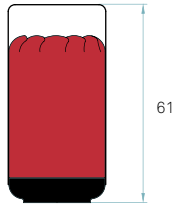

Base & Handle Matt black metal
Cord and plug with on/off or dimming switch Black 130 cm

BULBS (x1) - Not included

WOOD SHADE COLORS

CHOU

by Yonoh Creative Studio

538

CHOU MMA

MEDIUM TALL TABLE / Non dimmable or Dimmable