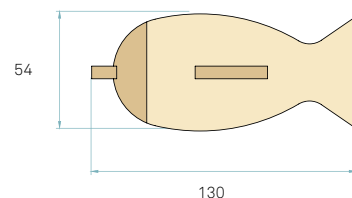

FISH

by Isidro Ferrer & LZFLab

FSH LS LED LIFE SIZE FLOOR

REFERENCE

FSH LS LED

CERTIFICATES

CE

Class III

LED

COMPONENTS

Wood Oak & Birch

LED Linear Module
LED Integrated

WOOD SHADE COLORS

See pg. 525