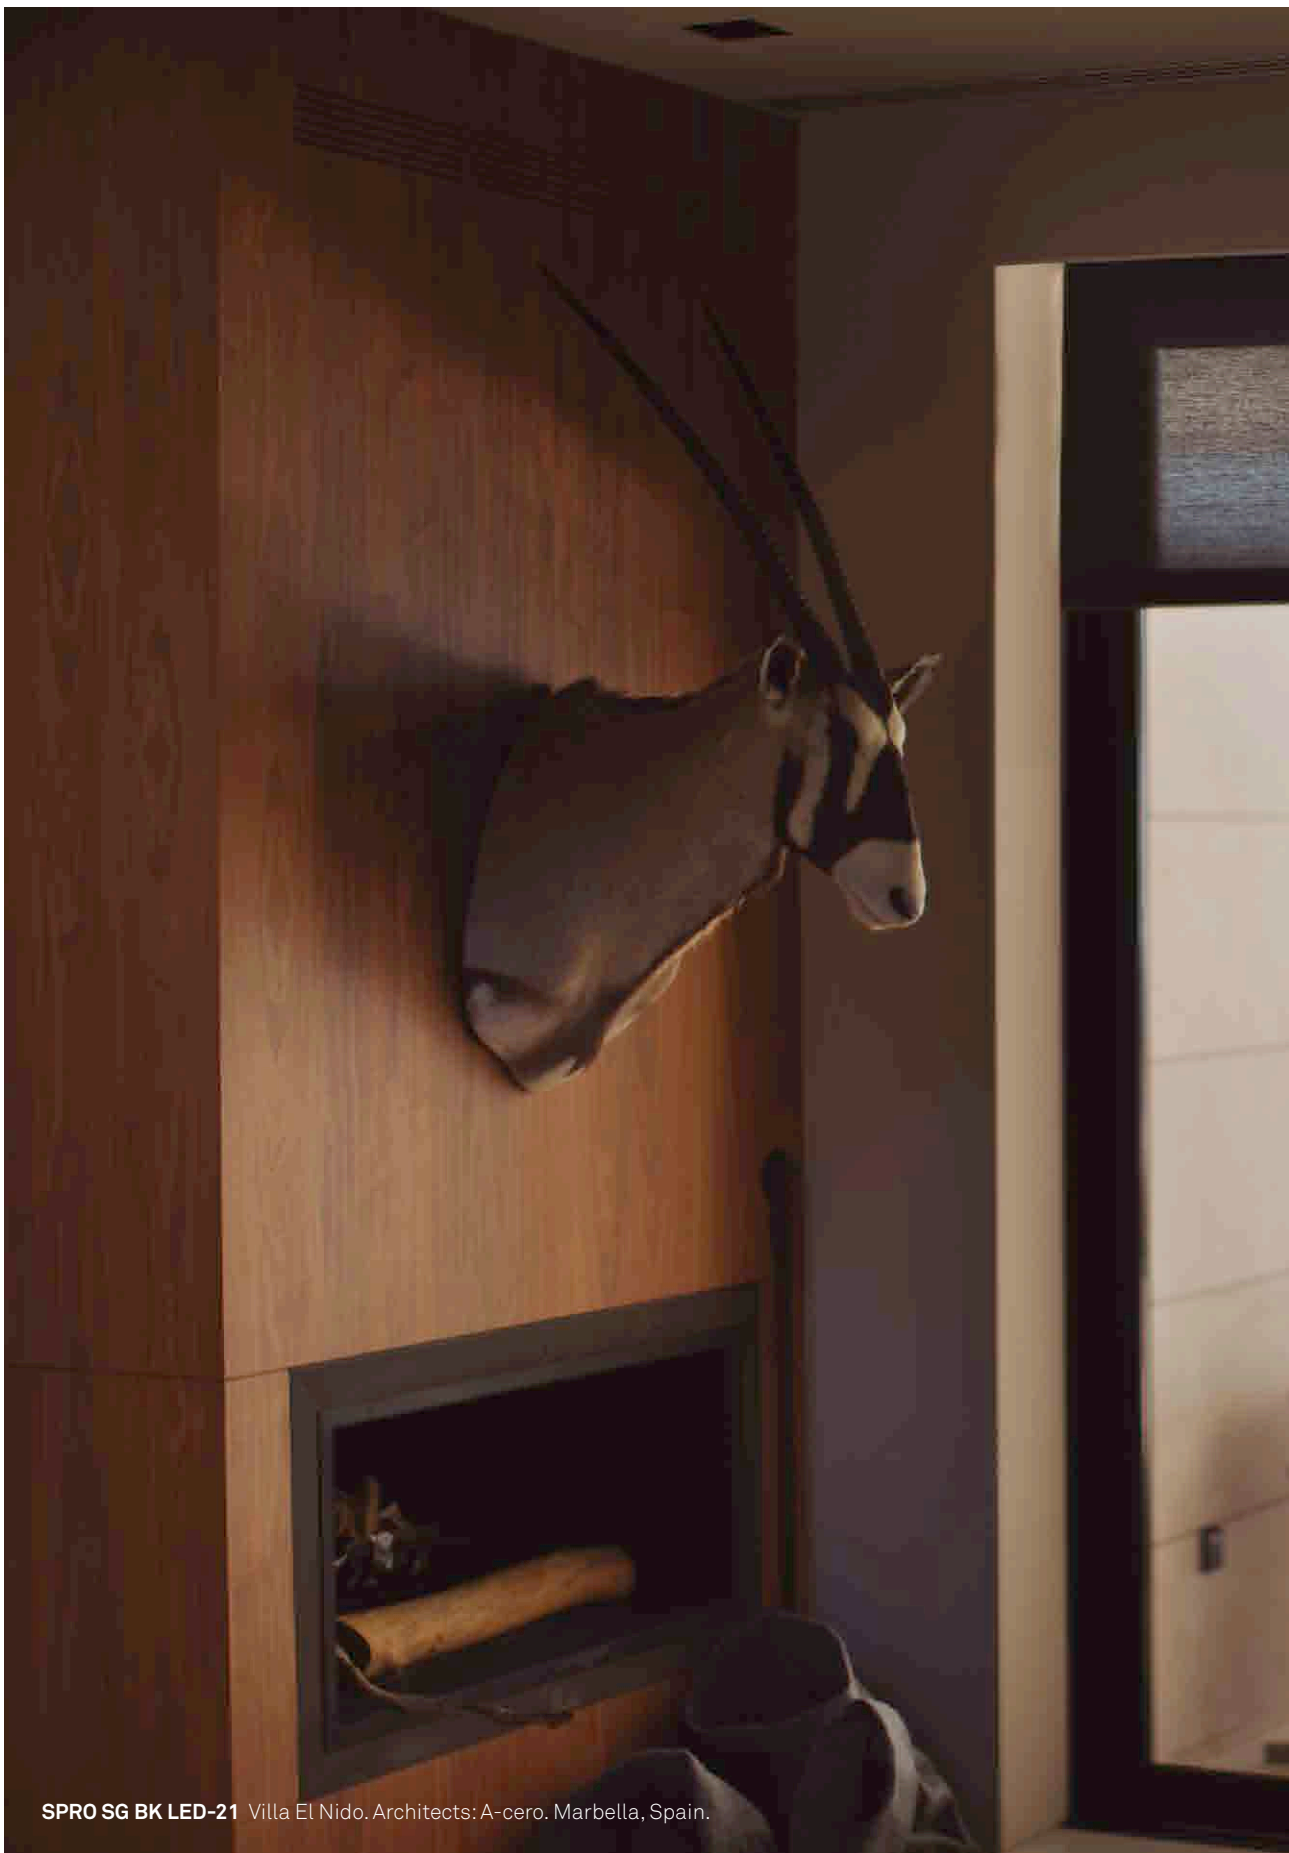

TECHNICAL DATA
SEE PG. **557**

SPRO SG BK LED-29 Palau de Casavells. Art, Antiques, Design, Architecture. Girona, Spain.

SPIRO LARGE SUSPENSION

Ref. SPRO SG LED

$\varnothing 96$ cm
 $\varnothing 37,8$ "

SPRO SG BK LED-21 Villa El Nido. Architects: A-cero. Marbella, Spain.