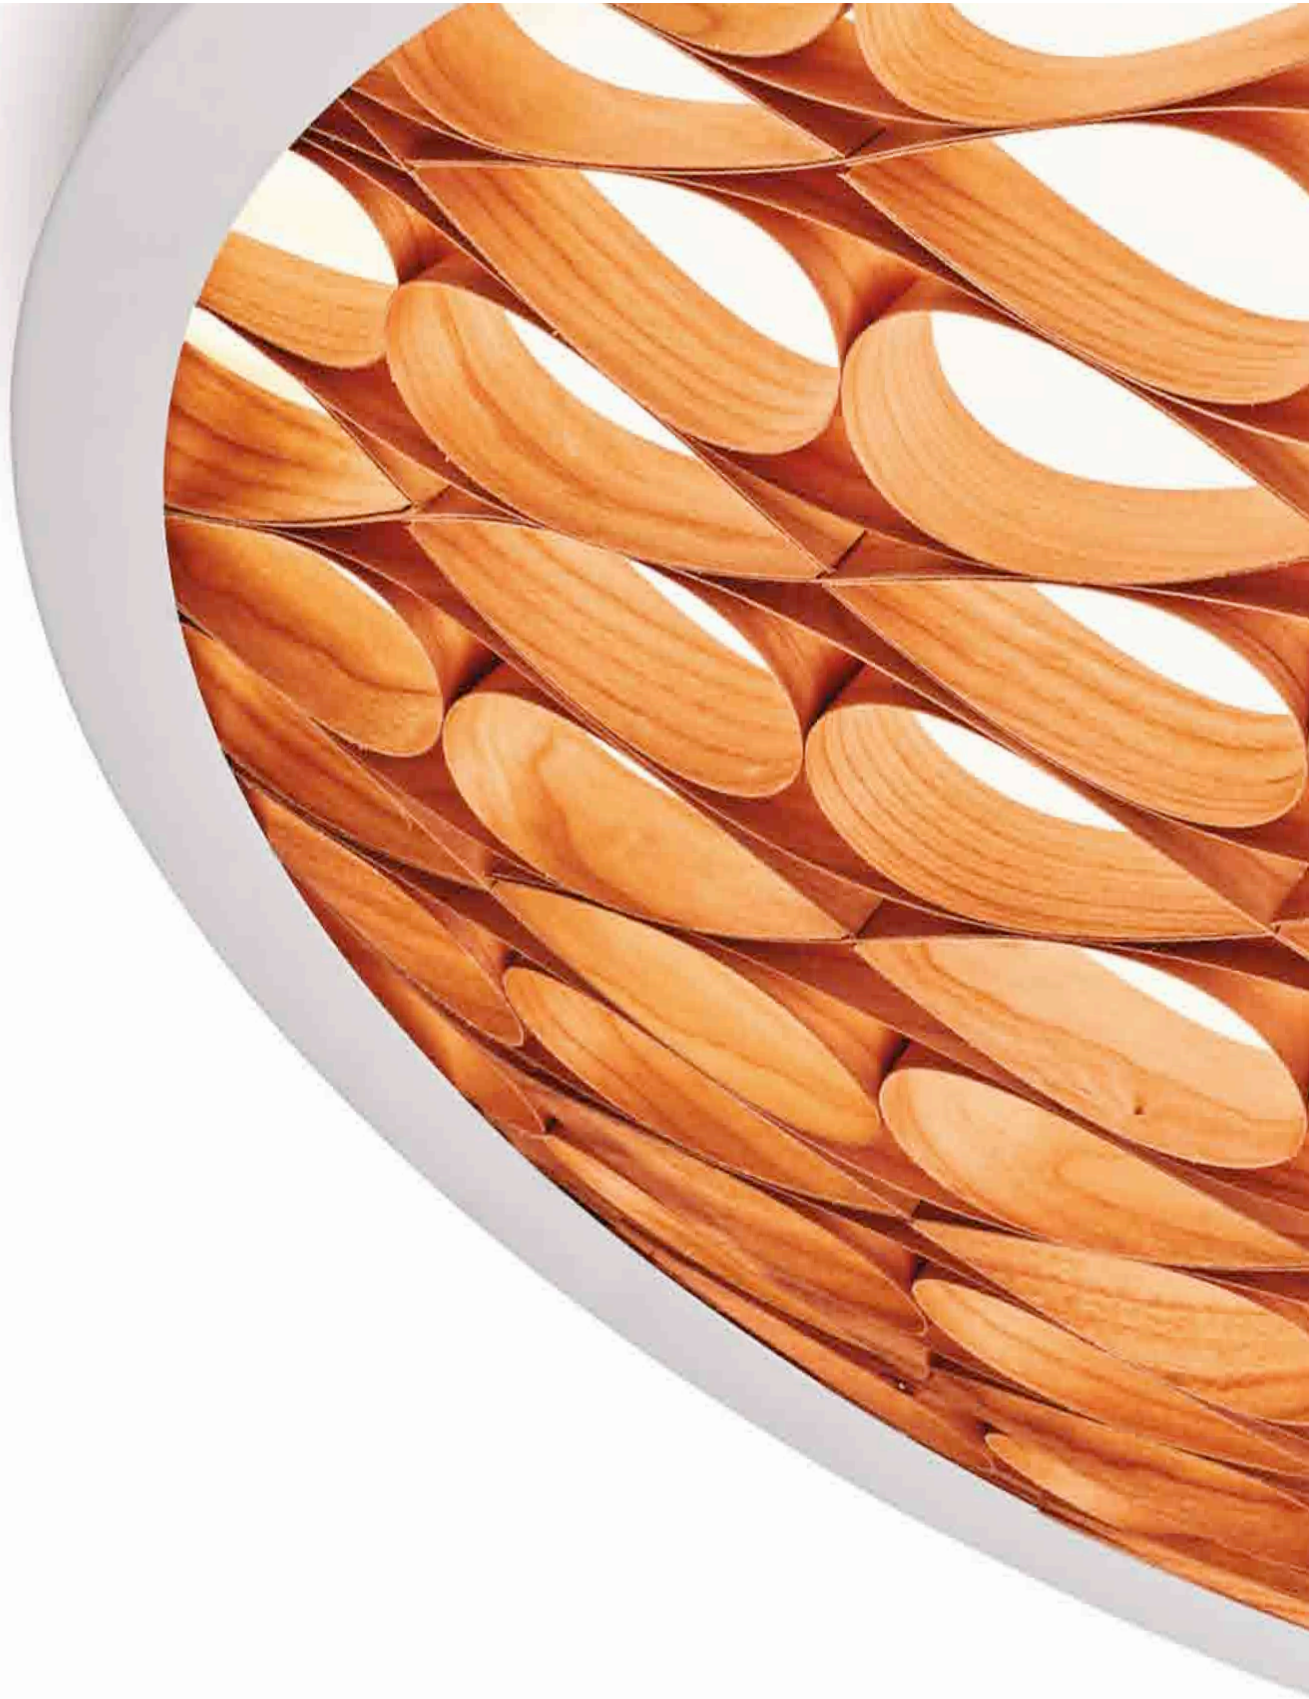

CERVS BK LED-21 Ma Khin Cafe, Valencia, Spain.

CERVANTES

SUSPENSION

Ref. CERV S LED

CERV S BK LED-21

CHOU

YONOH CREATIVE STUDIO

FAMILY