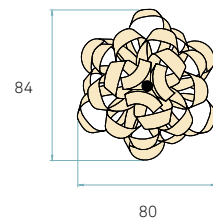

AWARDS

HD Las Vegas 2011

World Architecture Award 2011