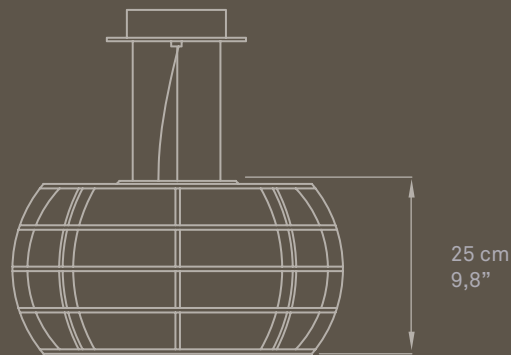

KIM

SMALL SUSPENSION

Ref. KIM SP LED