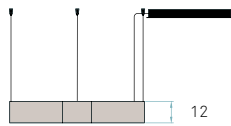

X-CLUB

by Burkhard Dämmer

562