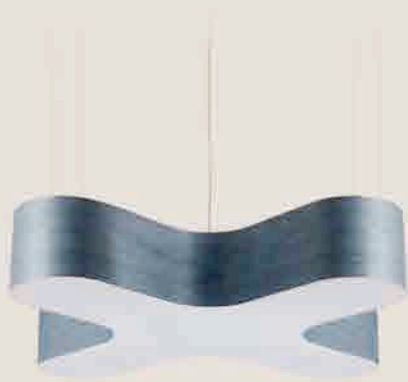

X-CLUB

BURKHARD DÄMMER

FAMILY

SUSPENSION / WALL

TECHNICAL DATA

SEE PG. **562**