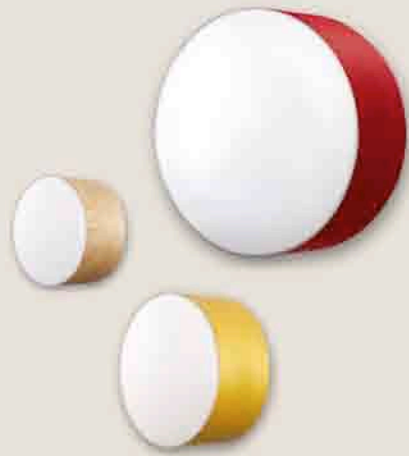

SMALL SUSPENSION

Ref. SC SP

SC SP-28 Palau de Casavells. Art, Antiques, Design, Architecture. Girona, Spain.

ESCAPE

LARGE SUSPENSION

Ref. SC SG

SC SG-20 Villa El Nido. Architects: A-cero. Marbella, Spain.

SC SG-32 (bottom view)