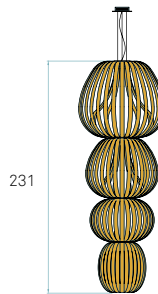

WOOD SHADE COLORS

See pg. 525