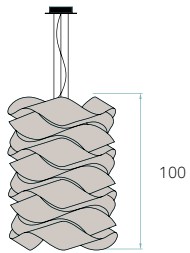

LINK CHAIN

by Ray Power & Mariví Calvo

548