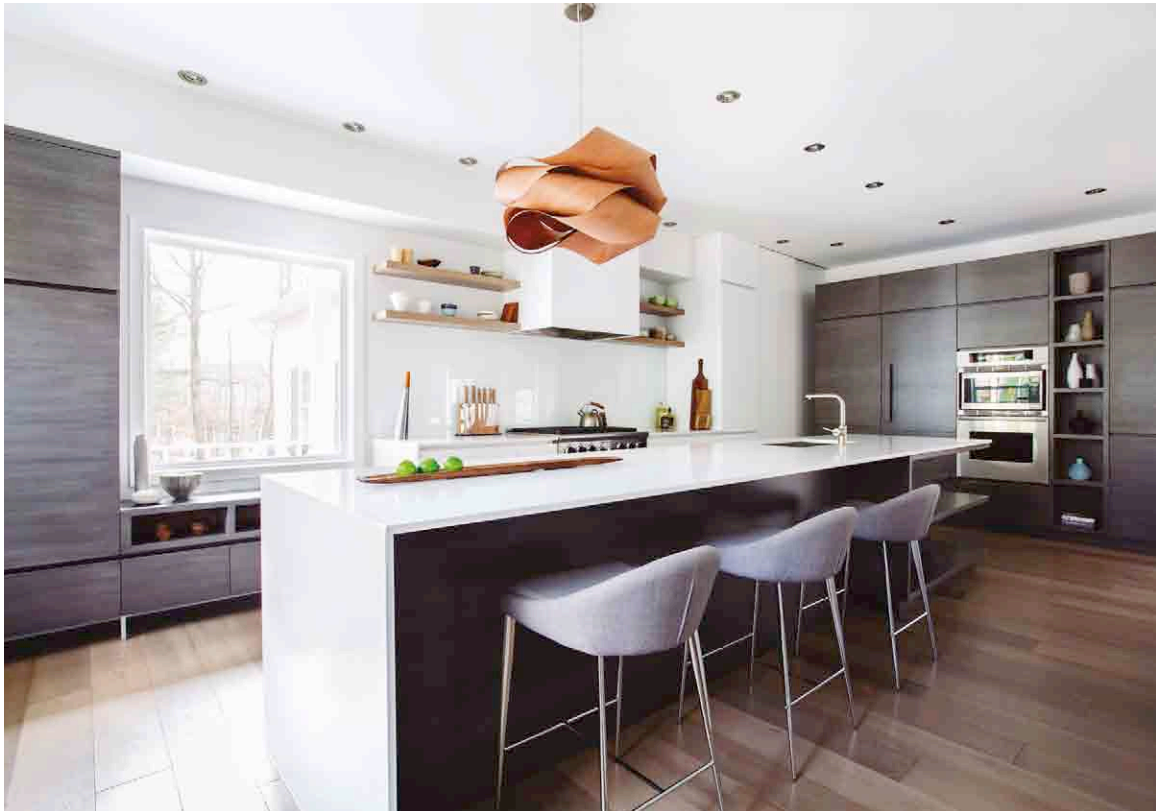

Ref. LK SG

69 cm
27,1"

LK SG-21

Location:
France

Architects:
Catlin Stothers
Architects

LK SG-21 Loft. Design: Stephane Chamard. Photographie my Lisa Petrole . Toronto, Canada.

LK SG-24

Location:
Pennsylvania