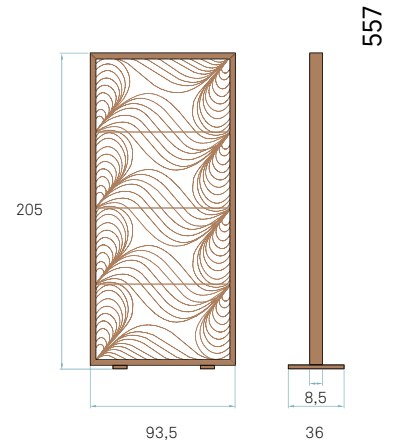

SCREEN / PAISLEY

by Luis Eslava Studio

PSLY SCR SCREEN

REFERENCES

PSLY SCR MD
PSLY SCR MD WH

COMPONENTS

Wooden feet
Joining system for multiple screen set up

Frame Cherry wood

- MD - Natural Cherry
- MD WH - Ivory white

WOOD COLORS

See pg. 525

AWARDS

Barcelona 2009

Barcelona 2009

SPRO SM LED

MEDIUM SUSPENSION / Dimmable 0-10V or Bluetooth

REFERENCES

SPRO SM W LED DIM0-10V
SPRO SM BK LED DIM0-10V

SPRO SM W LED DIMBT
SPRO SM BK LED DIMBT

CERTIFICATES

CE
Class I
120V - 277V
LED

COMPONENTS

Metal driver canopy Brushed Nickel ø 23 cm
Electrical cable Transparent 2 m drop
Steel cable 4 x 2 m drop
Top diffuser Black or White
Bottom diffuser Transparent acrylic

LED Linear Module
LED Integrated

SPIRAL COLORS

See pg. 525

ACRYLIC OUTER SHELL

- W - Matt White
- BK - Matt Black

AWARDS

HD Las Vegas 2012

ø 75

SPIRO

by Remedios Simón