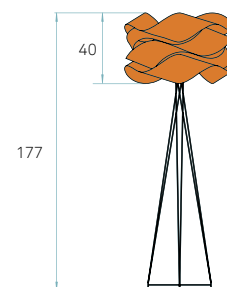

LK P

FLOOR / Non dimmable or Dimmable

REFERENCES

LK P
LK P DIM

CERTIFICATES

CE
Class II
230V
E27

COMPONENTS

Base & Stem Chrome
Metal Tripod Chrome
Cord and plug with on/off or dimming switch Transparent 185 cm
Required Shade to base mount
Difficulty: * * * * *

BULBS (x1) - Not included

WOOD SHADE COLORS

AWARDS

Chicago 2008

DESIGN PLUS

Germany 2007

547