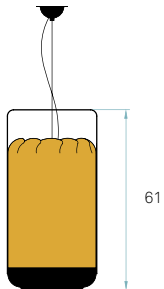

ø 30,5

CHOU SMA MEDIUM TALL SUSPENSION

REFERENCE

CHOU SMA

CERTIFICATES

CE
Class I
230V
E27

COMPONENTS

Metal canopy Brushed Nickel
ø 10 cm - disc 14 cm
Electrical cable Transparent 2 m drop
Steel cable 2 m drop
Bottom difuser Matt satin acrylic
Base & Handle Matt black metal

BULBS (x1) - Not included

WOOD SHADE COLORS

See pg. 525