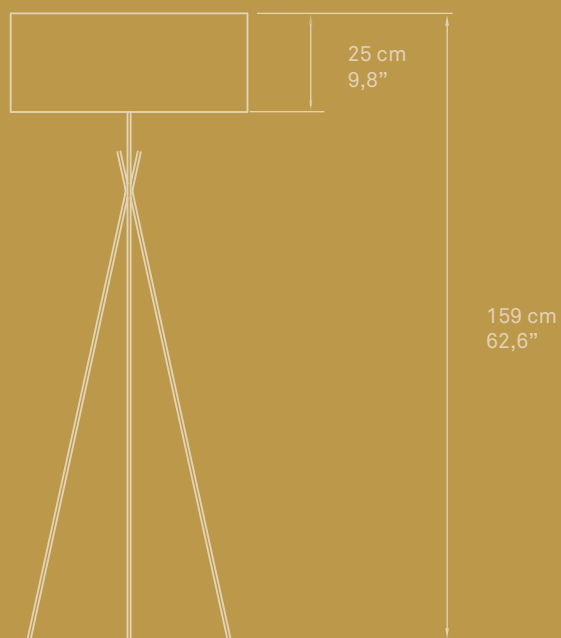

COSMOS

FLOOR

Ref. COS PG

ø 60 cm
ø 23,6"