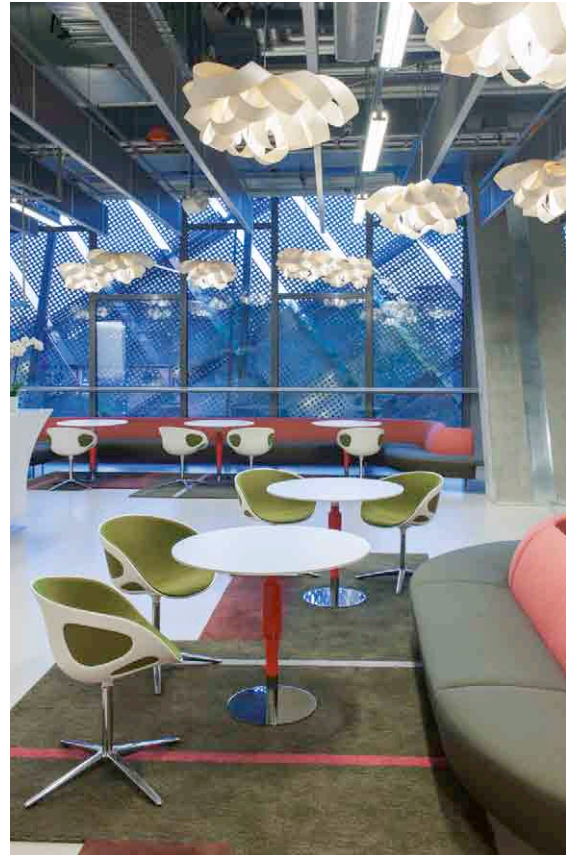

ATA SP-20

Project:
Tele2 Arena
stadium

Location:
Sweden

**Interior
Designers:**
InPut interior