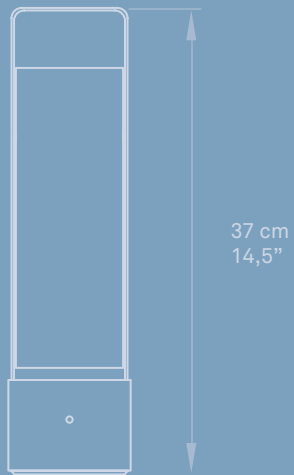

PIKNIK

TABLE

Ref. PKNK M LED
RECHARGEABLE LAMP