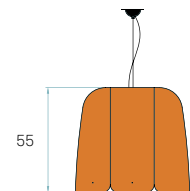

Metal canopy Brushed Nickel
ø 10 cm - disc 14 cm
Electrical cable Transparent 2 m drop
Steel cable 2 m drop

BULBS (x1) - Not included

WOOD SHADE COLORS

See pg. 525

ESCAPE

by Ray Power

540

SC SP SMALL SUSPENSION