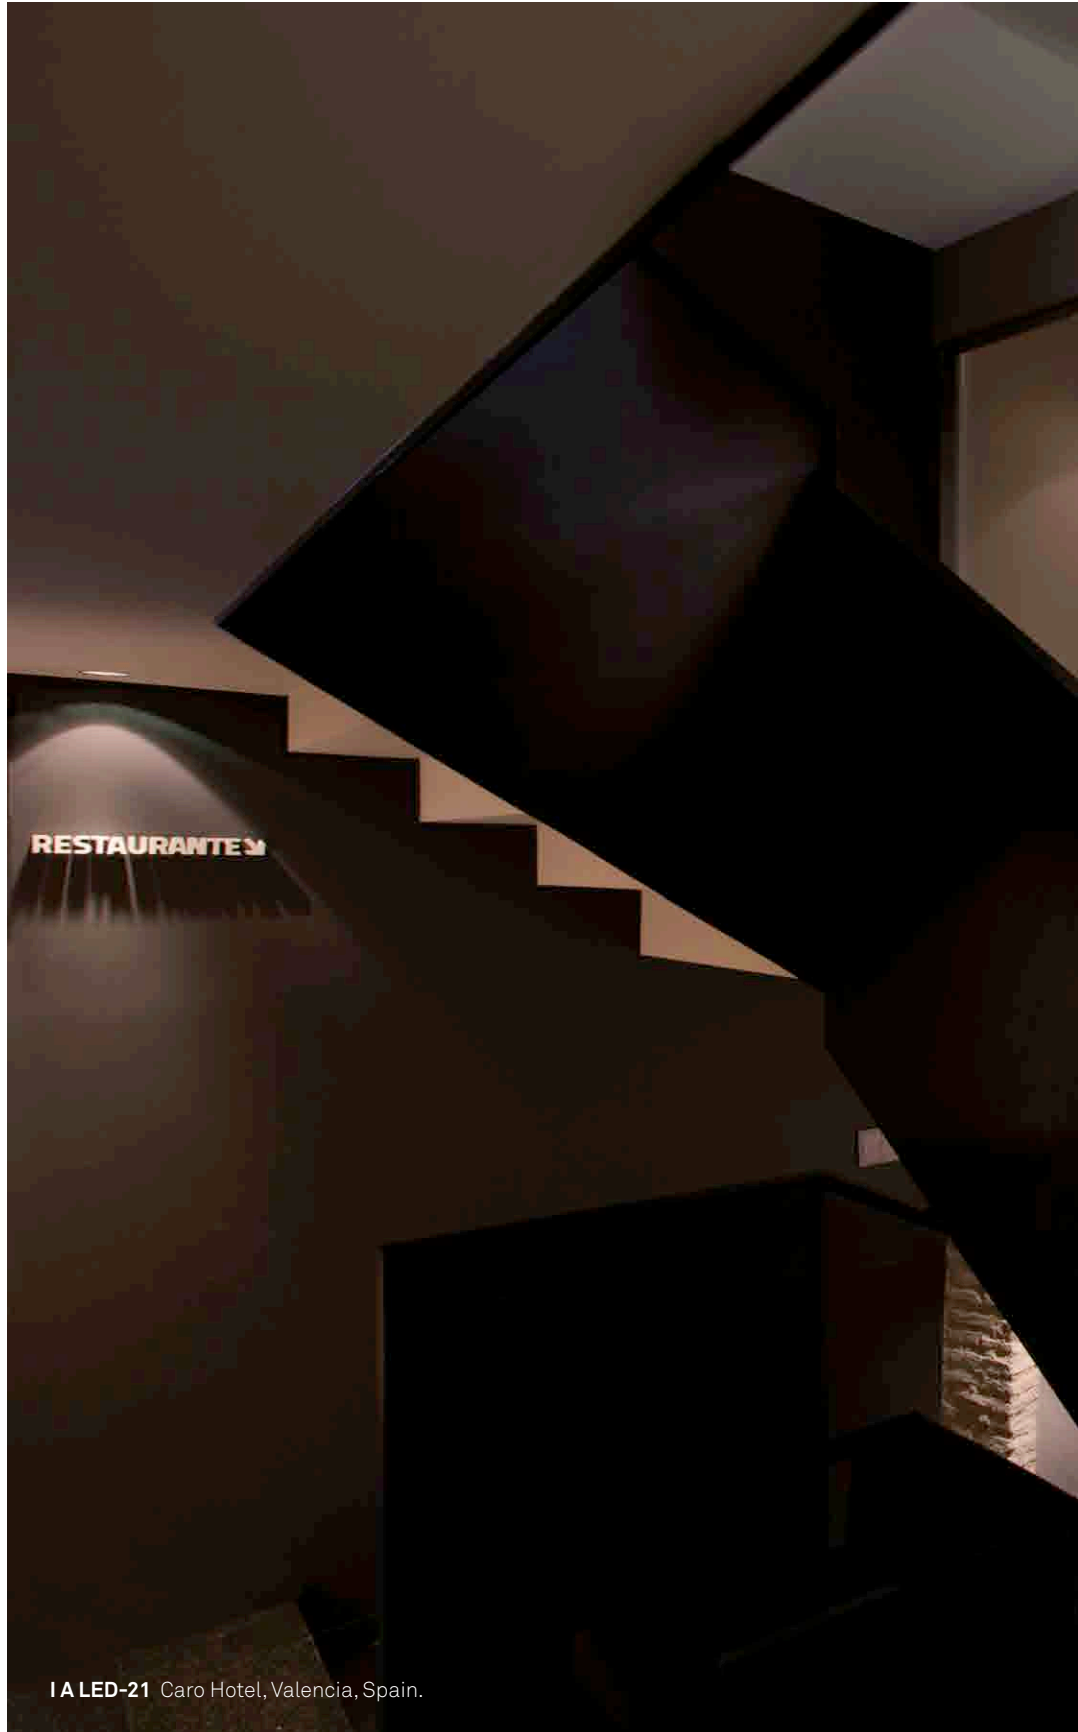

I-CLUB LARGE WALL & CEILING

Ref. I AG LED

I-CLUB WALL

Ref. I A LED

IA LED-21 Caro Hotel, Valencia, Spain.

I-CLUB

TABLE

Ref. I M LED