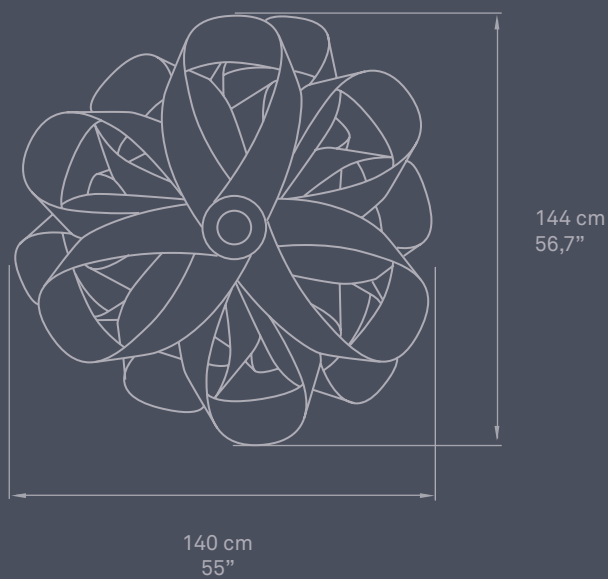

AGATHA LARGE SUSPENSION

Ref. ATA SG