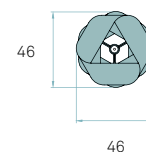

LK P

FLOOR / Non dimmable or Dimmable

REFERENCES

LK P
LK P DIM

CERTIFICATES

CE
Class II
230V
E27

COMPONENTS

Base & Stem Chrome
Metal Tripod Chrome
Cord and plug with on/off or dimming switch Transparent 185 cm
Required Shade to base mount
Difficulty: * * * * *

BULBS (x1) - Not included

WOOD SHADE COLORS

AWARDS

Chicago 2008

DESIGN PLUS

Germany 2007

547

LK SP

SMALL SUSPENSION

REFERENCE

LK SP

CERTIFICATES

CE
Class I
230V
E27

COMPONENTS

Metal Tripod White Satin Enamel
Metal canopy Brushed Nickel
ø 10 cm - disc 14 cm
Electrical cable Transparent 2 m drop

BULBS (x1) - Not included

WOOD SHADE COLORS

AWARDS

Chicago 2008

DESIGN PLUS

Germany 2007

LK SG

LARGE SUSPENSION

REFERENCE

LK SG

CERTIFICATES

CE
Class I
230V
E27

COMPONENTS

Metal Tripod White Satin Enamel
Metal canopy Brushed Nickel
ø 10 cm - disc 14 cm
Electrical cable Transparent 2 m drop
Steel cable 2 m drop

BULBS (x1) - Not included

WOOD SHADE COLORS

AWARDS

Chicago 2008

DESIGN PLUS

Germany 2007