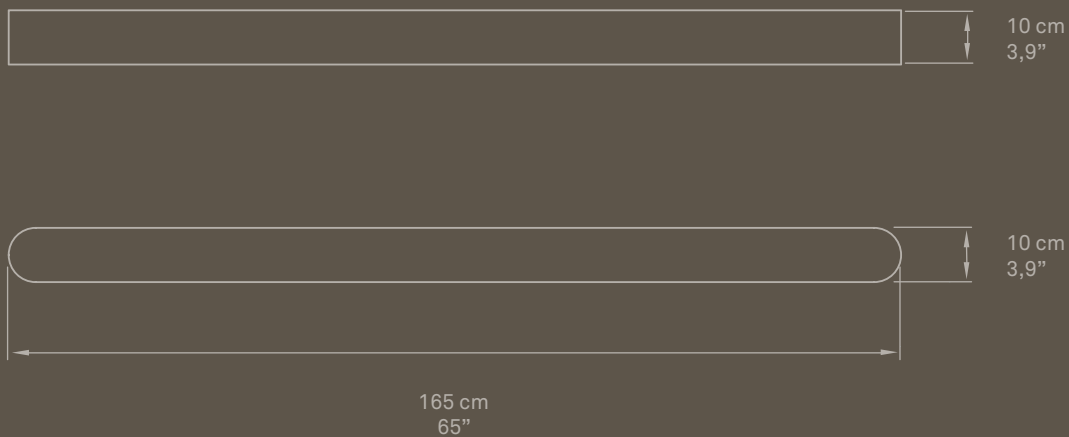

Ref. I SSL LED

153 cm
60,2"

ISSLED-21 Palau de Casavells. Art, Antiques, Design, Architecture. Girona, Spain.

I-CLUB SLIM WALL

Ref. I ASL LED

IASL LED-29 Le Meridien Hotel. Tarragona, Spain.

I ASL LED-29

IAG LED-25 Rabobank, Netherlands.