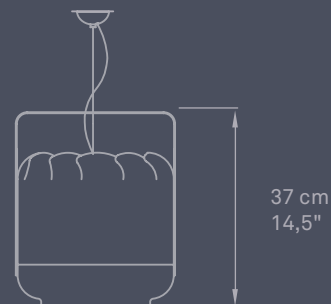

Ref.
CHOU SPB
CHOU SMB