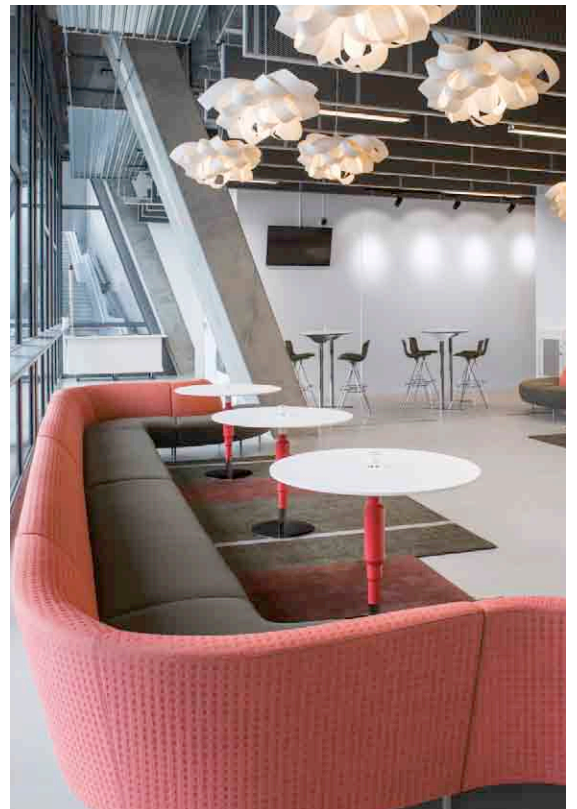

ATA SP-20

Project:
Tele2 Arena
stadium

Location:
Sweden

**Interior
Designers:**
InPut interior