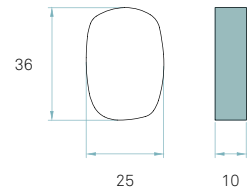

AWARDS

Hamburg 2007

G6 A LED

LARGE WALL, CEILING / Dimmable 0-10V

REFERENCE

G6 A LED DIMO-10V

COMPONENTS

Frontal diffuser Matt satin acrylic
Back plate White metal enamel