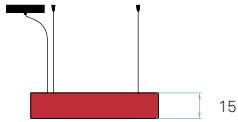

SPRO SM LED

MEDIUM SUSPENSION / Dimmable 0-10V or Bluetooth

REFERENCES

SPRO SM 21 LED DIMO-10V
SPRO SM 26 LED DIMO-10V

SPRO SM 21 LED DIMBT
SPRO SM 26 LED DIMBT

CERTIFICATES

CE
Class I
120V - 277V
LED

COMPONENTS

Metal driver canopy Brushed Nickel ø 23 cm
Electrical cable Transparent 2 m drop
Steel cable 4 x 2 m drop
Top diffuser Black or White
Bottom diffuser Transparent acrylic

LED Linear Module
LED Integrated

SPIRAL COLORS

See pg. 525

WOODEN OUTER SHELL

21 - Natural Cherry opaque
26 - Red tulip opaque

AWARDS

HD Las Vegas 2012