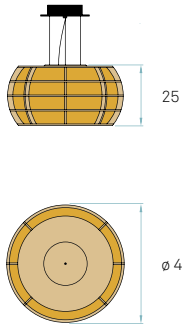

KIM SP LED SMALL SUSPENSION / Dimmable 0-10V or Bluetooth

REFERENCES

KIM SP LED DIM0-10V
KIM SP LED DIMBT

CERTIFICATES

CE
Class I
120V-277V
LED

COMPONENTS

Metal driver canopy Brushed Nickel
ø 14 cm - disc ø 20 cm
Electrical cable Transparent 2 m drop
Steel cable 3 x 2 m drop
Wood structure Birch

LED Linear Module
LED Integrated

WOOD SHADE COLORS

See pg. 525