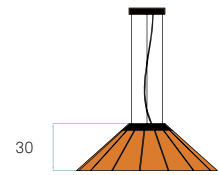

BNGA SM LED

MEDIUM SUSPENSION / Dimmable 0-10V or Bluetooth

REFERENCES

BNGA SM LED DIM0-10V
BNGA SM LED DIMBT

CERTIFICATES

CE
Class I
120V - 277V
LED

COMPONENTS

Metal driver canopy Black ø 23 cm
Electrical cable Transparent 2 m drop
Steel cable 3 x 2 m drop

LED Linear module
LED Integrated

WOOD SHADE COLORS

See pg. 525