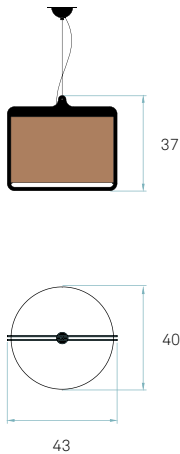

ICON

by Burkhard Dämmer

546

ICON S SUSPENSION

REFERENCE

ICON S

CERTIFICATES

CE
Class I
230V
E27

COMPONENTS

Metal outer frame Brushed Nickel
Metal canopy Brushed Nickel
ø 10 cm - disc 14 cm
Electrical cable Transparent 2 m drop
Steel cable 2 m drop

BULBS (x1) - Not included

WOOD SHADE COLORS

See pg. 525

KIM

by Mariví Calvo