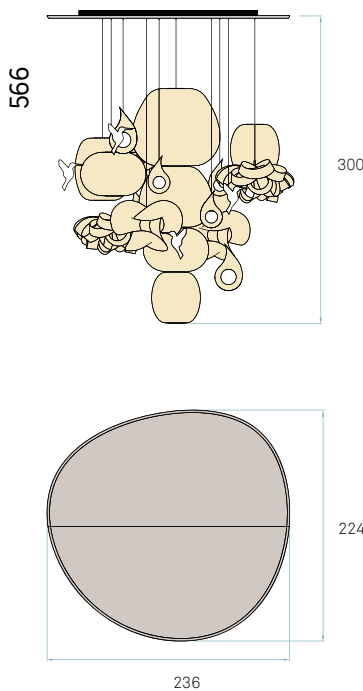

CANDELABRO

by Marivi Calvo

CLBO 15 LED DIM SUSPENSION / Dimmable

REFERENCES

CLBO 15 LED DIM WB
CLBO 15 LED DIM GB

CERTIFICATES

CE
Class I
230V
E27 LED BULB, LED,
GU10 LED, G9 LED

COMPONENTS

Canopy Upholstered cream leather ø 245 cm
Ceramic birds Glaze: white or gold

BULBS - Included
LED Linear Module
LED Integrated

Required Shade mount
Difficulty: *****

WOOD SHADE COLORS

See pg. 525

BIRDS

WB - White Birds
GB - Gold Birds