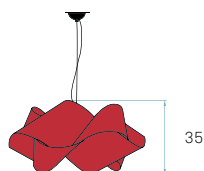

Metal Tripod Chrome
Metal canopy Brushed Nickel
ø 10 cm - disc 14 cm
Electrical cable Transparent 2 m drop

BULBS (x1) - Not included

WOOD SHADE COLORS

See pg. 525

AWARDS

Chicago 2016

35

ø 75