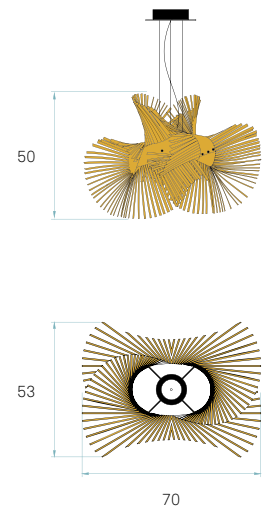

AWARDS

Chicago 2008

DESIGN PLUS

Germany 2006