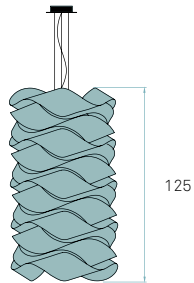

BULBS (x4) - Not included

WOOD SHADE COLORS

See pg. 525

AWARDS

Chicago 2008

DESIGN PLUS

Germany 2007

LK6 S 6 SUSPENSION