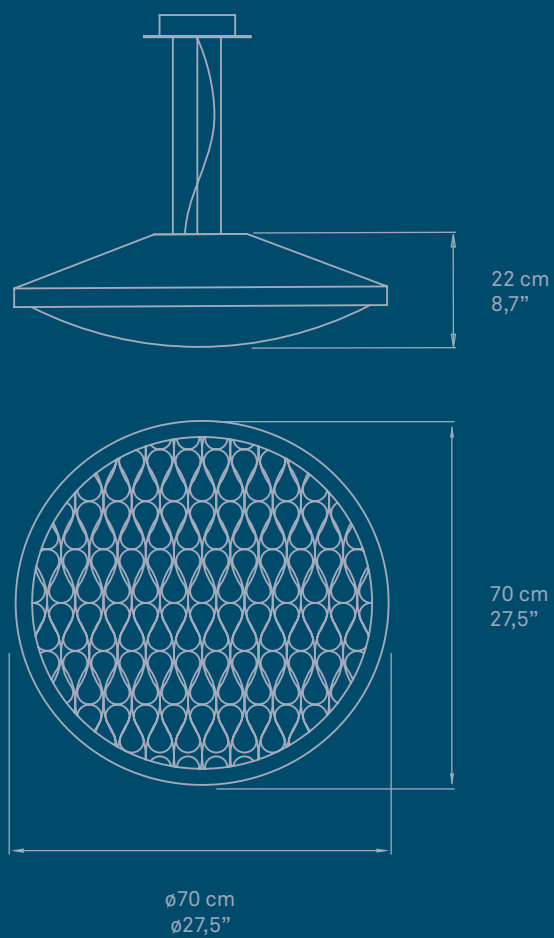

CERVANTES

SUSPENSION

Ref. CERV S LED