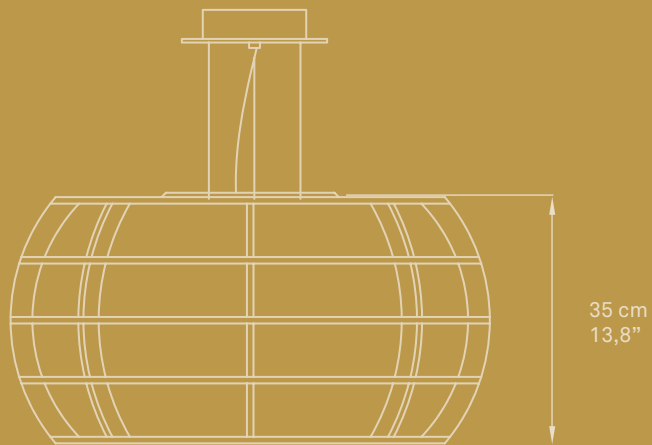

KIM

LARGE SUSPENSION

Ref. KIM SG LED