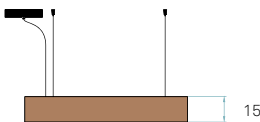

SPRO SG LED

LARGE SUSPENSION / Dimmable 0-10V or Bluetooth

REFERENCES

SPRO SG 21 LED DIMO-10V
SPRO SG 26 LED DIMO-10V

SPRO SG 21 LED DIMBT
SPRO SG 26 LED DIMBT

CERTIFICATES

CE
Class I
120V - 277V
LED

COMPONENTS

Metal driver canopy Brushed Nickel ø 23 cm
Electrical cable Transparent 2 m drop
Steel cable 4 x 2 m drop
Top diffuser Black or White
Bottom diffuser Transparent acrylic

LED Linear Module
LED Integrated

SPIRAL COLORS

See pg. 525

WOODEN OUTER SHELL

21 - Natural Cherry opaque
26 - Red tulip opaque

AWARDS

HD Las Vegas 2012