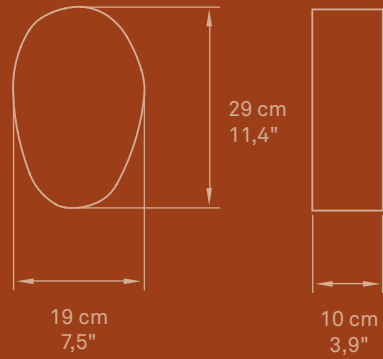

Ref. G2 A LED