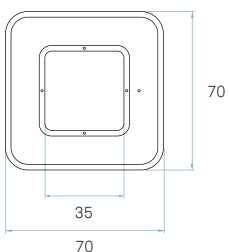

CUAD

by Burkhard Dämmer

CUAD SM LED

MEDIUM SUSPENSION / Dimmable 0-10V or Bluetooth

REFERENCES

CUAD SM LED DIM0-10V
CUAD SM LED DIMBT

CERTIFICATES

CE
Class I
120V - 277V
LED

COMPONENTS

Metal driver canopy Brushed Nickel
50 x 11,5 x 5 cm
Electrical cable Transparent 2 m drop
Steel cable 4 x 2 m drop
Top diffuser Black or White
Bottom difuser Matt satin acrylic

LED Linear module
LED Integrated

WOOD SHADE COLORS

See pg. 525