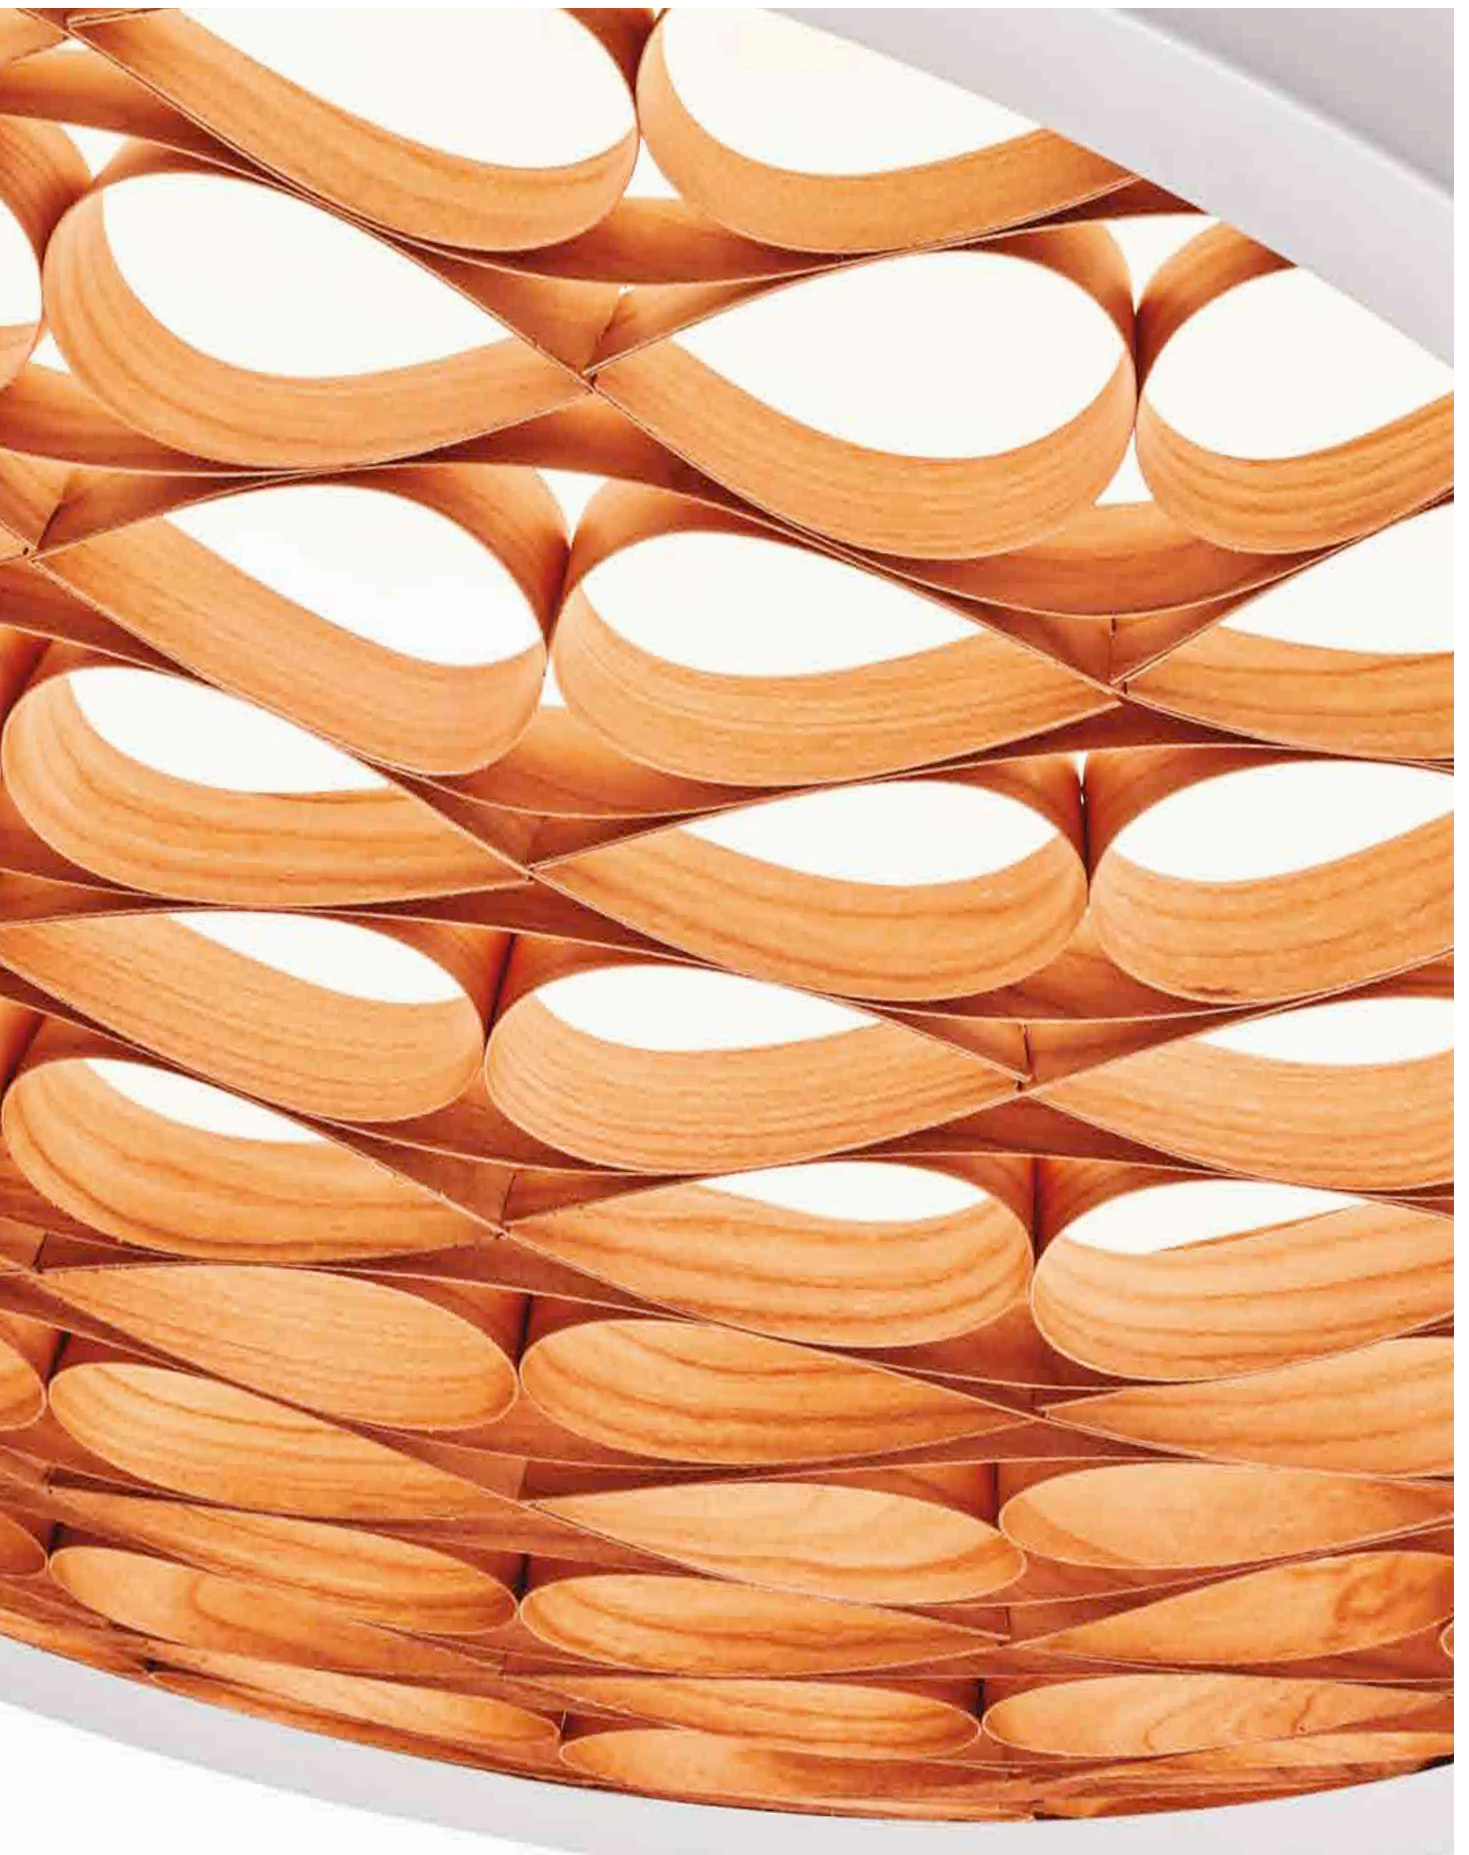

CERVS BK LED-21 Ma Khin Cafe, Valencia, Spain.

CERVANTES

SUSPENSION

Ref. CERV S LED

CERV S BK LED-21

CHOU

YONOH CREATIVE STUDIO

FAMILY