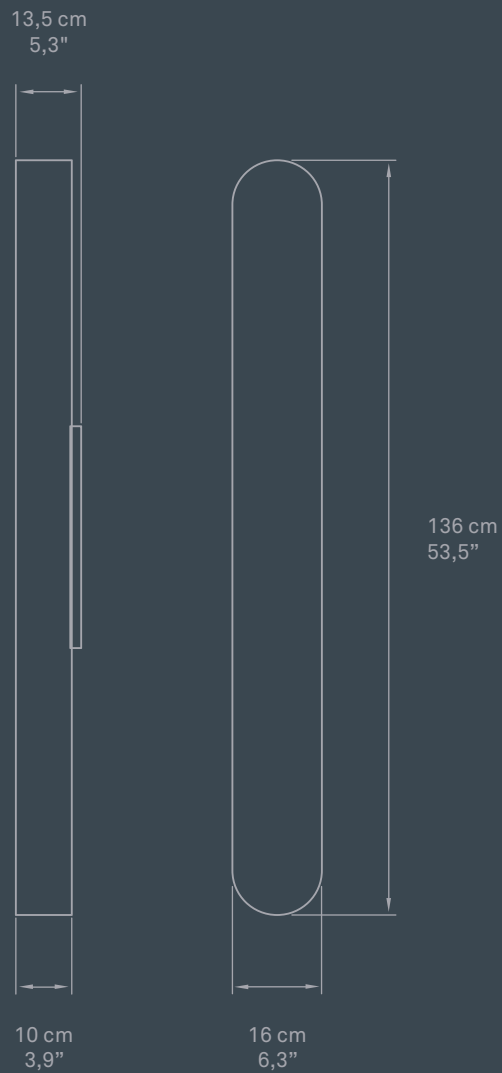

I-CLUB LARGE WALL & CEILING

Ref. I AG LED