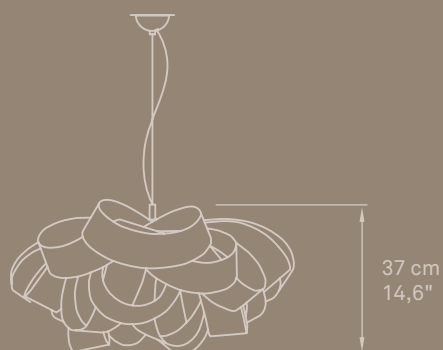

ATA SG-20 Villa El Nido. Architects: A-cero. Marbella, Spain.

AGATHA

SMALL SUSPENSION

Ref. ATA SP

ATA SP-26

Project:
House Forest
Lodge

Location:
Sydney

Architects:
Carterwilliamson
Architects