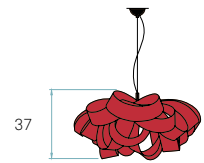

ATA SP SMALL SUSPENSION

REFERENCE

ATA SP

CERTIFICATES

CE
Class I
230V
E27

COMPONENTS

Metal canopy Brushed Nickel
ø 10 cm - disc 14 cm
Electrical cable Transparent 2 m drop
Steel cable 2 m drop

BULBS (x1) - Not included

WOOD SHADE COLORS

See pg. 525

AWARDS

HD Las Vegas 2011

World Architecture Award 2011