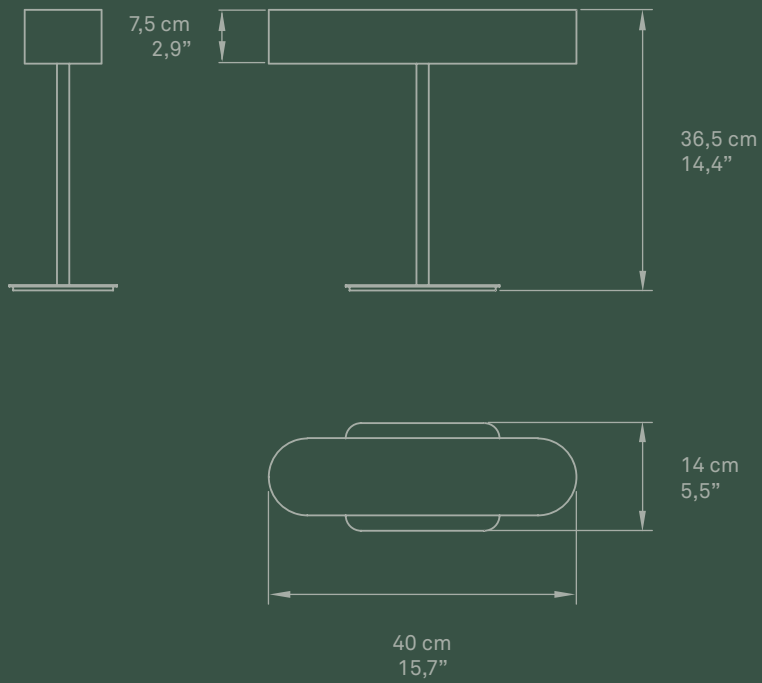

I-CLUB

TABLE

Ref. I M LED