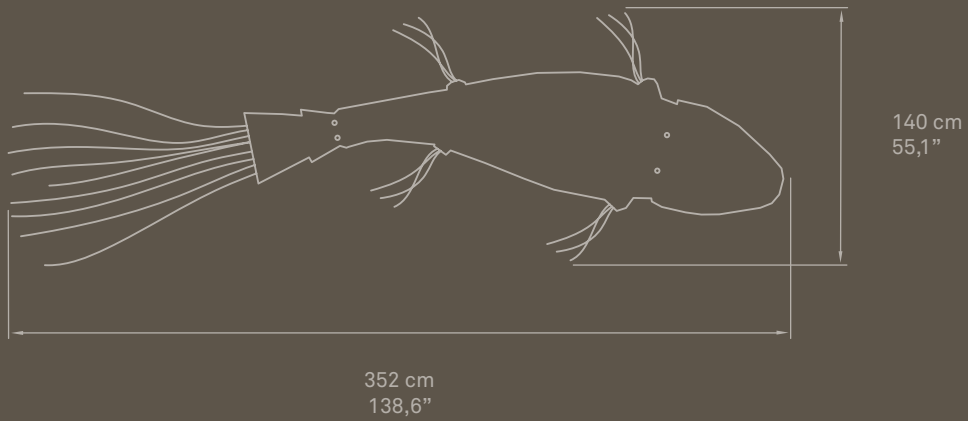

KOI SUSPENSION

Ref. KOI LS LED