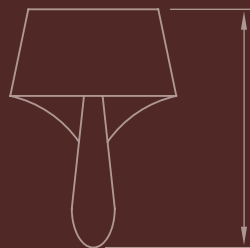

AIR WALL

Ref. AIR A

33 cm
13"