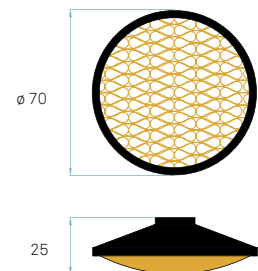

COMPONENTS

Diffuser Matt white satin acrylic
Top plate White or Black

LED String
LED Integrated

WOOD SHADE COLORS

METAL OUTER SHELL

- W - Matt White
- BK - Matt Black

536

ø 21,5