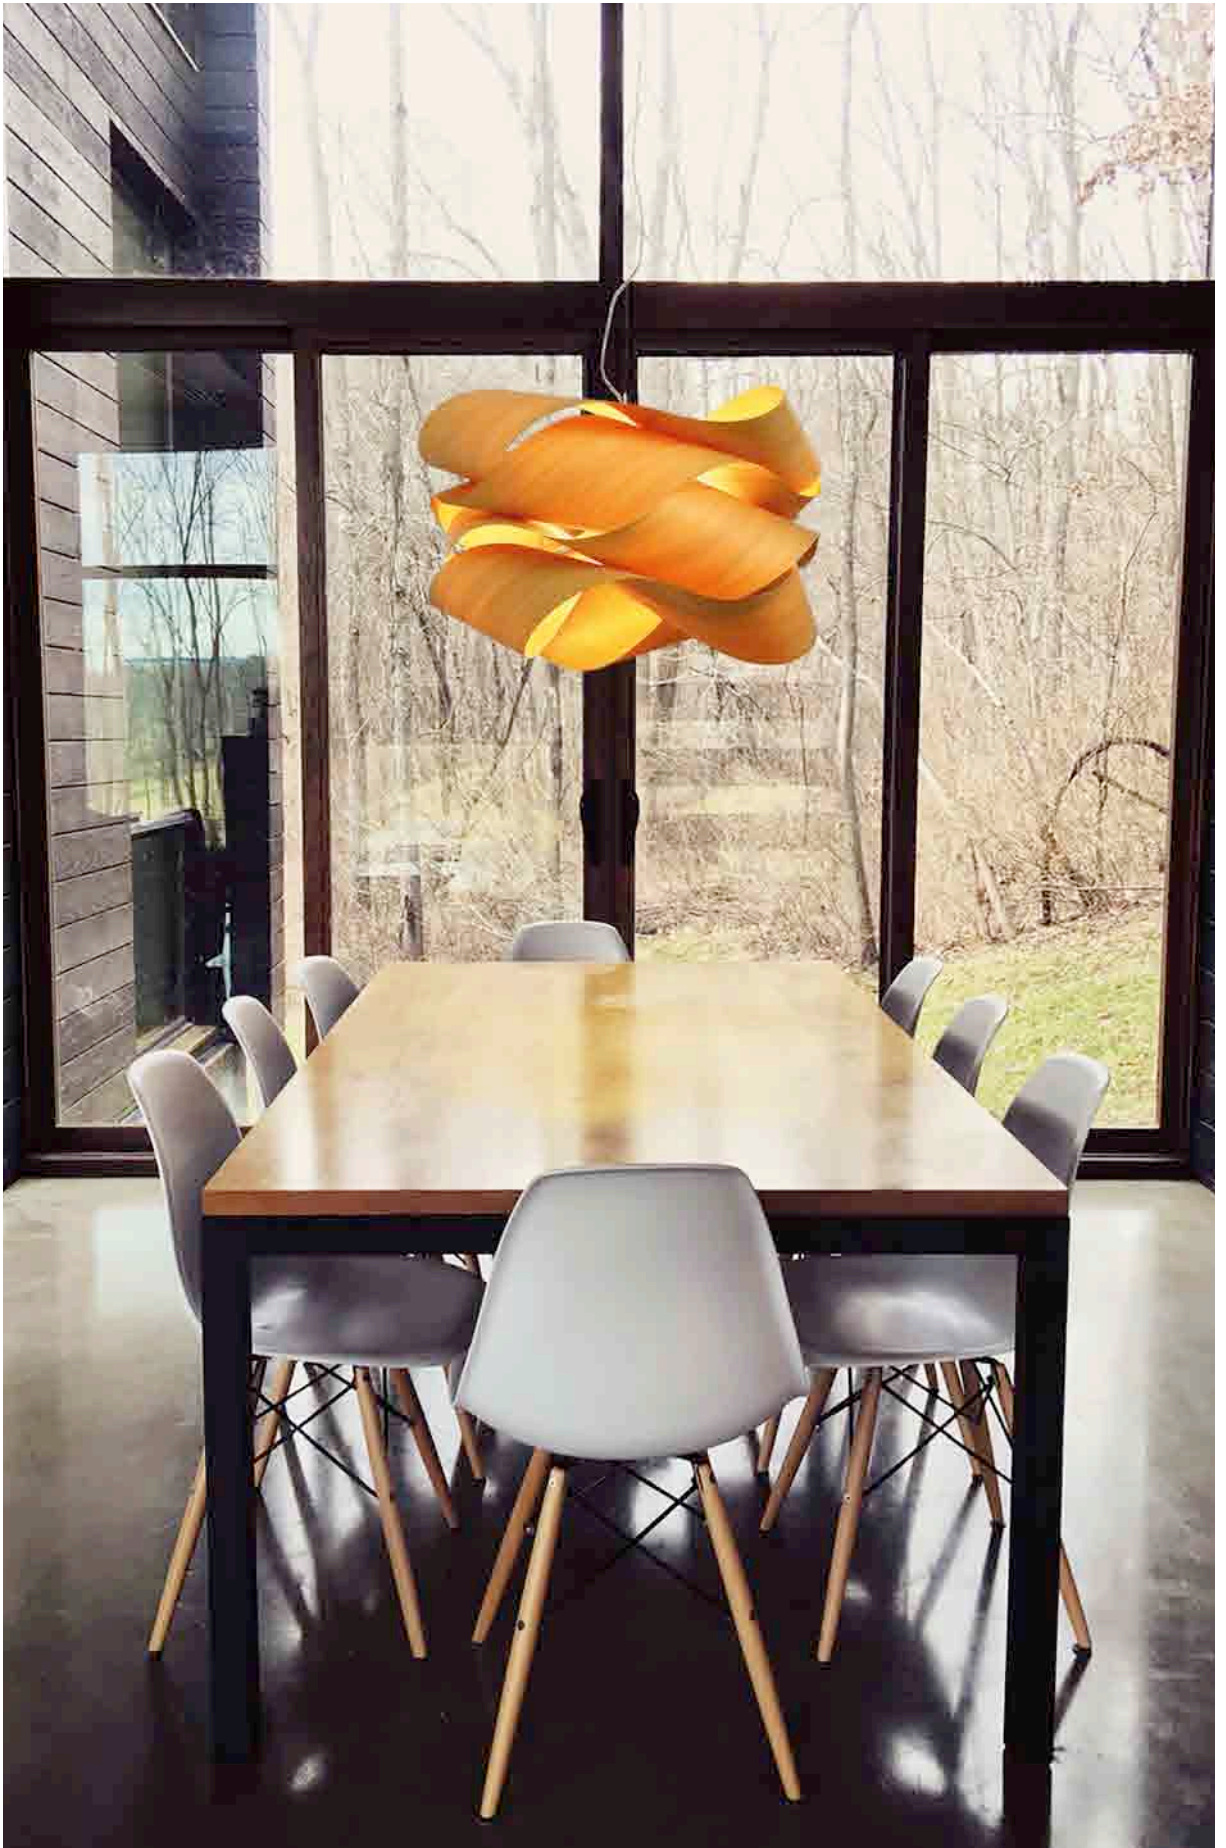

Ref. LK SG

69 cm
27,1"

LK SG-21

Location:
France

Architects:
Catlin Stothers
Architects

LK SG-21 Loft. Design: Stephane Chamard. Photographie my Lisa Petrole . Toronto, Canada.

LK SG-24

Location:
Pennsylvania