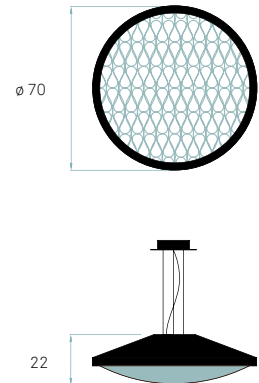

CERV S LED

SUSPENSION / Dimmable 0-10V or Bluetooth

REFERENCES

CERV S W LED DIMO-10V
CERV S BK LED DIMO-10V

CERV S W LED DIMBT
CERV S BK LED DIMBT

CERTIFICATES

CE
Class I
120V - 277V
LED

COMPONENTS

Metal driver canopy ø 14 cm - disc ø 20 cm
Electrical cable Transparent 2 m drop
Steel cable 3 x 2 m drop
Diffuser Matt white satin acrylic
Canopy finish Canopies will come in the same finish as the selected finish for the metal exterior of the lamp.

LED String
LED Integrated

WOOD SHADE COLORS

METAL OUTER SHELL

- W - Matt White
- BK - Matt Black