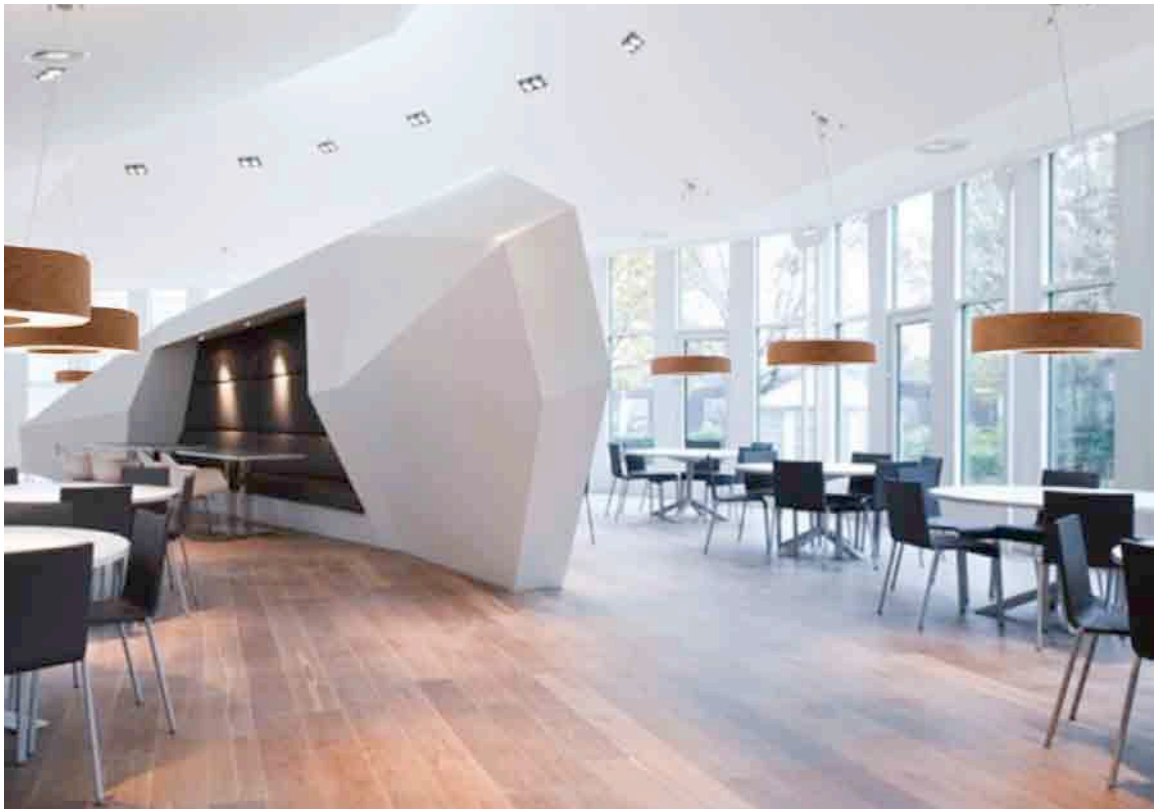

SATURNIA

SMALL SUSPENSION

Ref. SAT SP LED

SAT SM LED-24 Villa El Nido. Architects: A-cero. Marbella, Spain.

SATURNIA

MEDIUM SUSPENSION

Ref. SAT SM LED

SAT SM LED-21