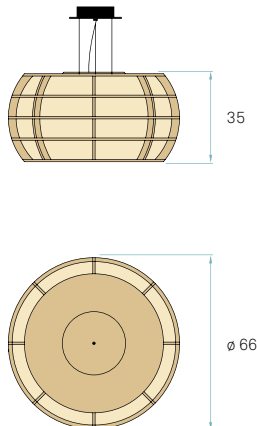

KIM SG LED LARGE SUSPENSION / Dimmable 0-10V or Bluetooth

REFERENCES

KIM SG LED DIM0-10V
KIM SG LED DIMBT

CERTIFICATES

CE
Class I
120V-277V
LED

COMPONENTS

Metal driver canopy Brushed Nickel
ø 14 cm - disc ø 20 cm
Electrical cable Transparent 2 m drop
Steel cable 3 x 2 m drop
Wood structure Birch

LED Linear Module
LED Integrated

WOOD SHADE COLORS

See pg. 525