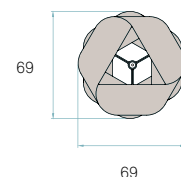

LK P

FLOOR / Non dimmable or Dimmable

REFERENCES

LK P
LK P DIM

CERTIFICATES

CE
Class II
230V
E27

COMPONENTS

Base & Stem Chrome
Metal Tripod Chrome
Cord and plug with on/off or dimming switch Transparent 185 cm
Required Shade to base mount
Difficulty: * * * * *

BULBS (x1) - Not included

WOOD SHADE COLORS

AWARDS

Chicago 2008

DESIGN PLUS

Germany 2007

547

LK SP

SMALL SUSPENSION

REFERENCE

LK SP

CERTIFICATES

CE
Class I
230V
E27

COMPONENTS

Metal Tripod White Satin Enamel
Metal canopy Brushed Nickel
ø 10 cm - disc 14 cm
Electrical cable Transparent 2 m drop

BULBS (x1) - Not included

WOOD SHADE COLORS

AWARDS

Chicago 2008

DESIGN PLUS

Germany 2007

LK SG

LARGE SUSPENSION

REFERENCE

LK SG

CERTIFICATES

CE
Class I
230V
E27

COMPONENTS

Metal Tripod White Satin Enamel
Metal canopy Brushed Nickel
ø 10 cm - disc 14 cm
Electrical cable Transparent 2 m drop
Steel cable 2 m drop

BULBS (x1) - Not included

WOOD SHADE COLORS

AWARDS

Chicago 2008

DESIGN PLUS

Germany 2007