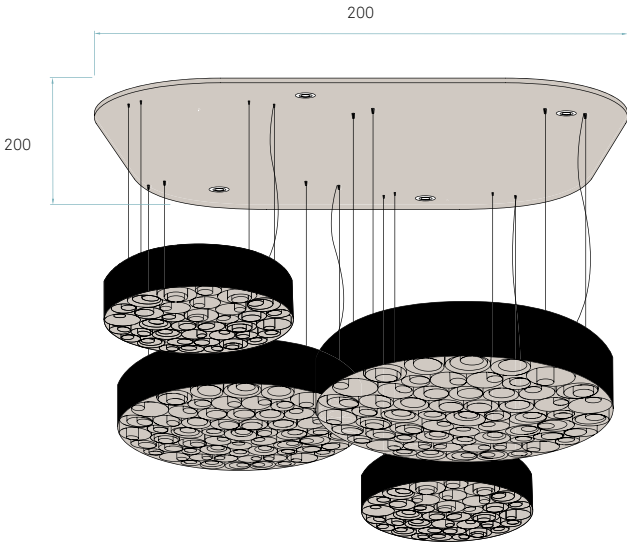

by Mariví Calvo

570

Ambient spotlights included in canopy

CUAD

by Burkhard Dämmer

Ambient spotlights included in canopy

All measurements are specified in centimetres

LINK MODULAR

by Ray Power & Mariví Calvo

572

Ambient spotlights included in canopy

POD & POPPY

by Burkhard Dämmer & Mariví Calvo

Ambient spotlights included in canopy

All measurements are specified in centimetres

SATURNIA

by Oskar Cerezo

573

SPIRO

by Remedios Simón

Ambient spotlights included in canopy

All measurements are specified in centimetres

LZF DESIGNERS
PRODUCT YEARS
LZF IMAGE LAB

PRODUCT YEARS