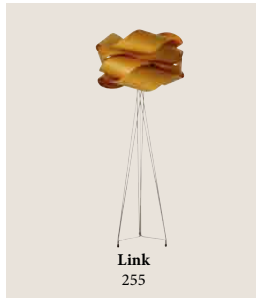

Wood shade
finishes / 521

Technical
data / 527

SUSPENSION

TABLE

WALL

**WALL
&
CEILING**

FLOOR

Cosmos
175