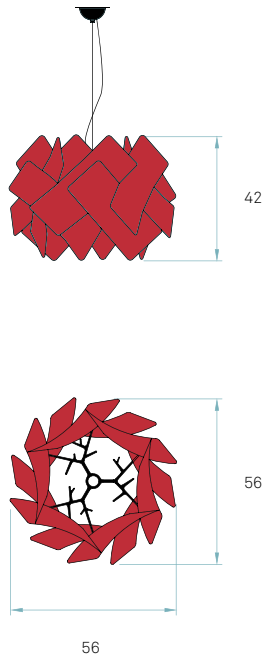

SC SG LARGE SUSPENSION

REFERENCE

SC SG

CERTIFICATES

CE
Class I
230V
E27

COMPONENTS

Metal Tree Branch Tripod White Satin Enamel
Metal canopy Brushed Nickel
ø 10 cm - disc 14 cm
Electrical cable Transparent 2 m drop
Steel cable 2 m drop

BULBS (x1) - Not included

WOOD SHADE COLORS

See pg. 525