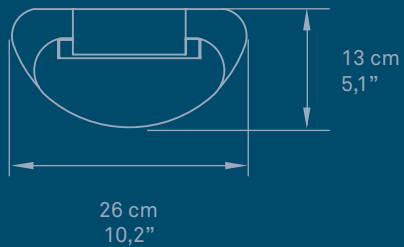

HI-COLLAR WALL

Ref. HICOL A LED