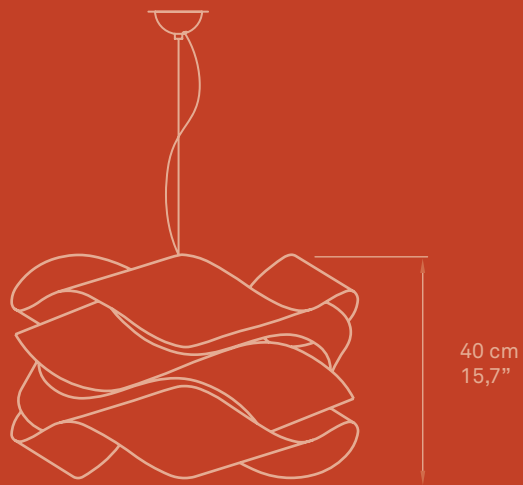

Ref. LK SG

69 cm
27,1"

LK SG-21

Location:
France

Architects:
Catlin Stothers
Architects

LK SG-21 Loft. Design: Stephane Chamard. Photographie my Lisa Petrole . Toronto, Canada.

LK SG-24

Location:
Pennsylvania