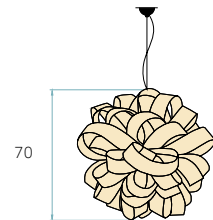

AWARDS

HD Las Vegas 2011

World Architecture Award 2011