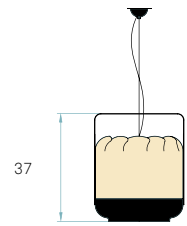

CHOU SMB
MEDIUM SHORT SUSPENSION

REFERENCE

CHOU SMB

CERTIFICATES

CE
Class I
230V
E27

COMPONENTS

Metal canopy Brushed Nickel
ø 10 cm - disc 14 cm
Electrical cable Transparent 2 m drop
Steel cable 2 m drop
Bottom difuser Matt satin acrylic
Base & Handle Matt black metal

BULBS (x1) - Not included

WOOD SHADE COLORS