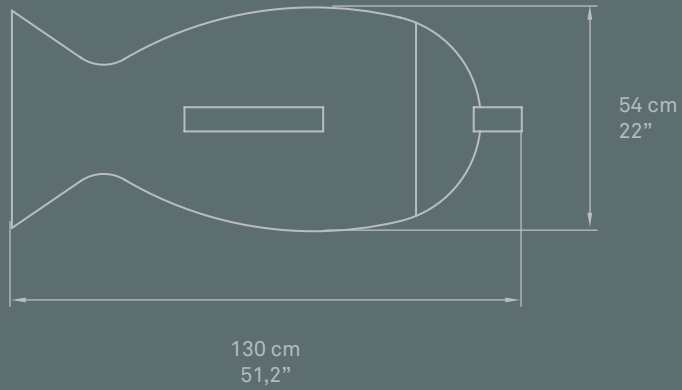

FISH FLOOR

Ref. FSH LS LED