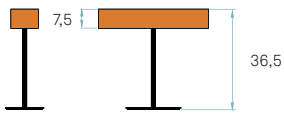

I M LED

TABLE