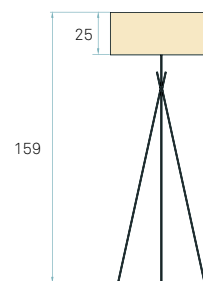

COS PG

FLOOR / Non dimmable or Dimmable

REFERENCES

COS PG
COS PG DIM

CERTIFICATES

CE
Class II
230V
E27

COMPONENTS

Base & stem Brushed Nickel
Upper diffuser Matt satin acrylic
Metal Tripod Chrome
Cord and plug with on/off or dimming switch Transparent 185 cm
Required Shade to base mount
Difficulty: ★ ★ ★ ★

BULBS (x3) - Not included

WOOD SHADE COLORS