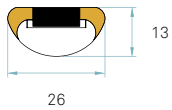

HI-COLLAR

by Ray Power

544