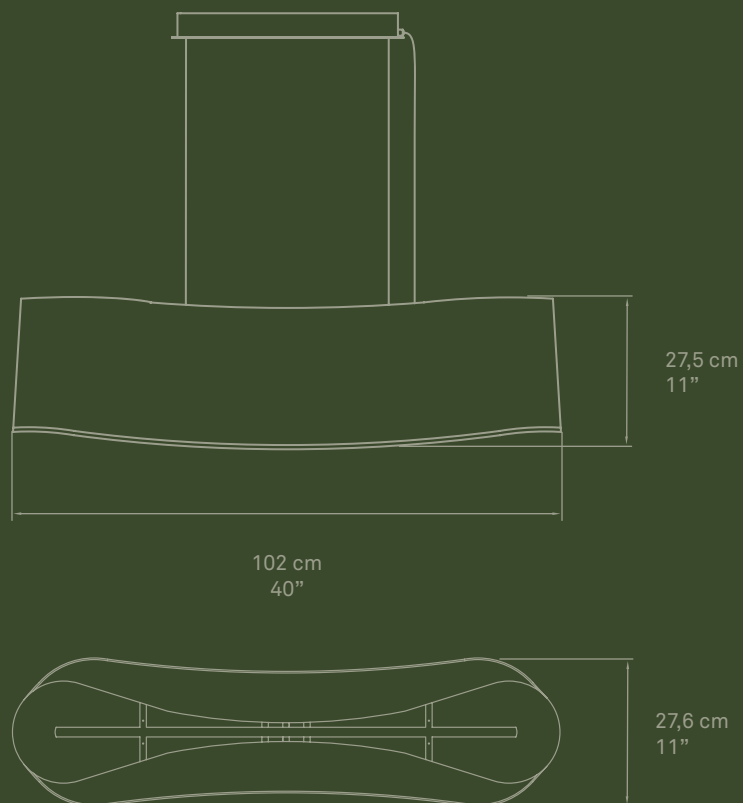

NEW WAVE SUSPENSION

Ref. NWAV S LED