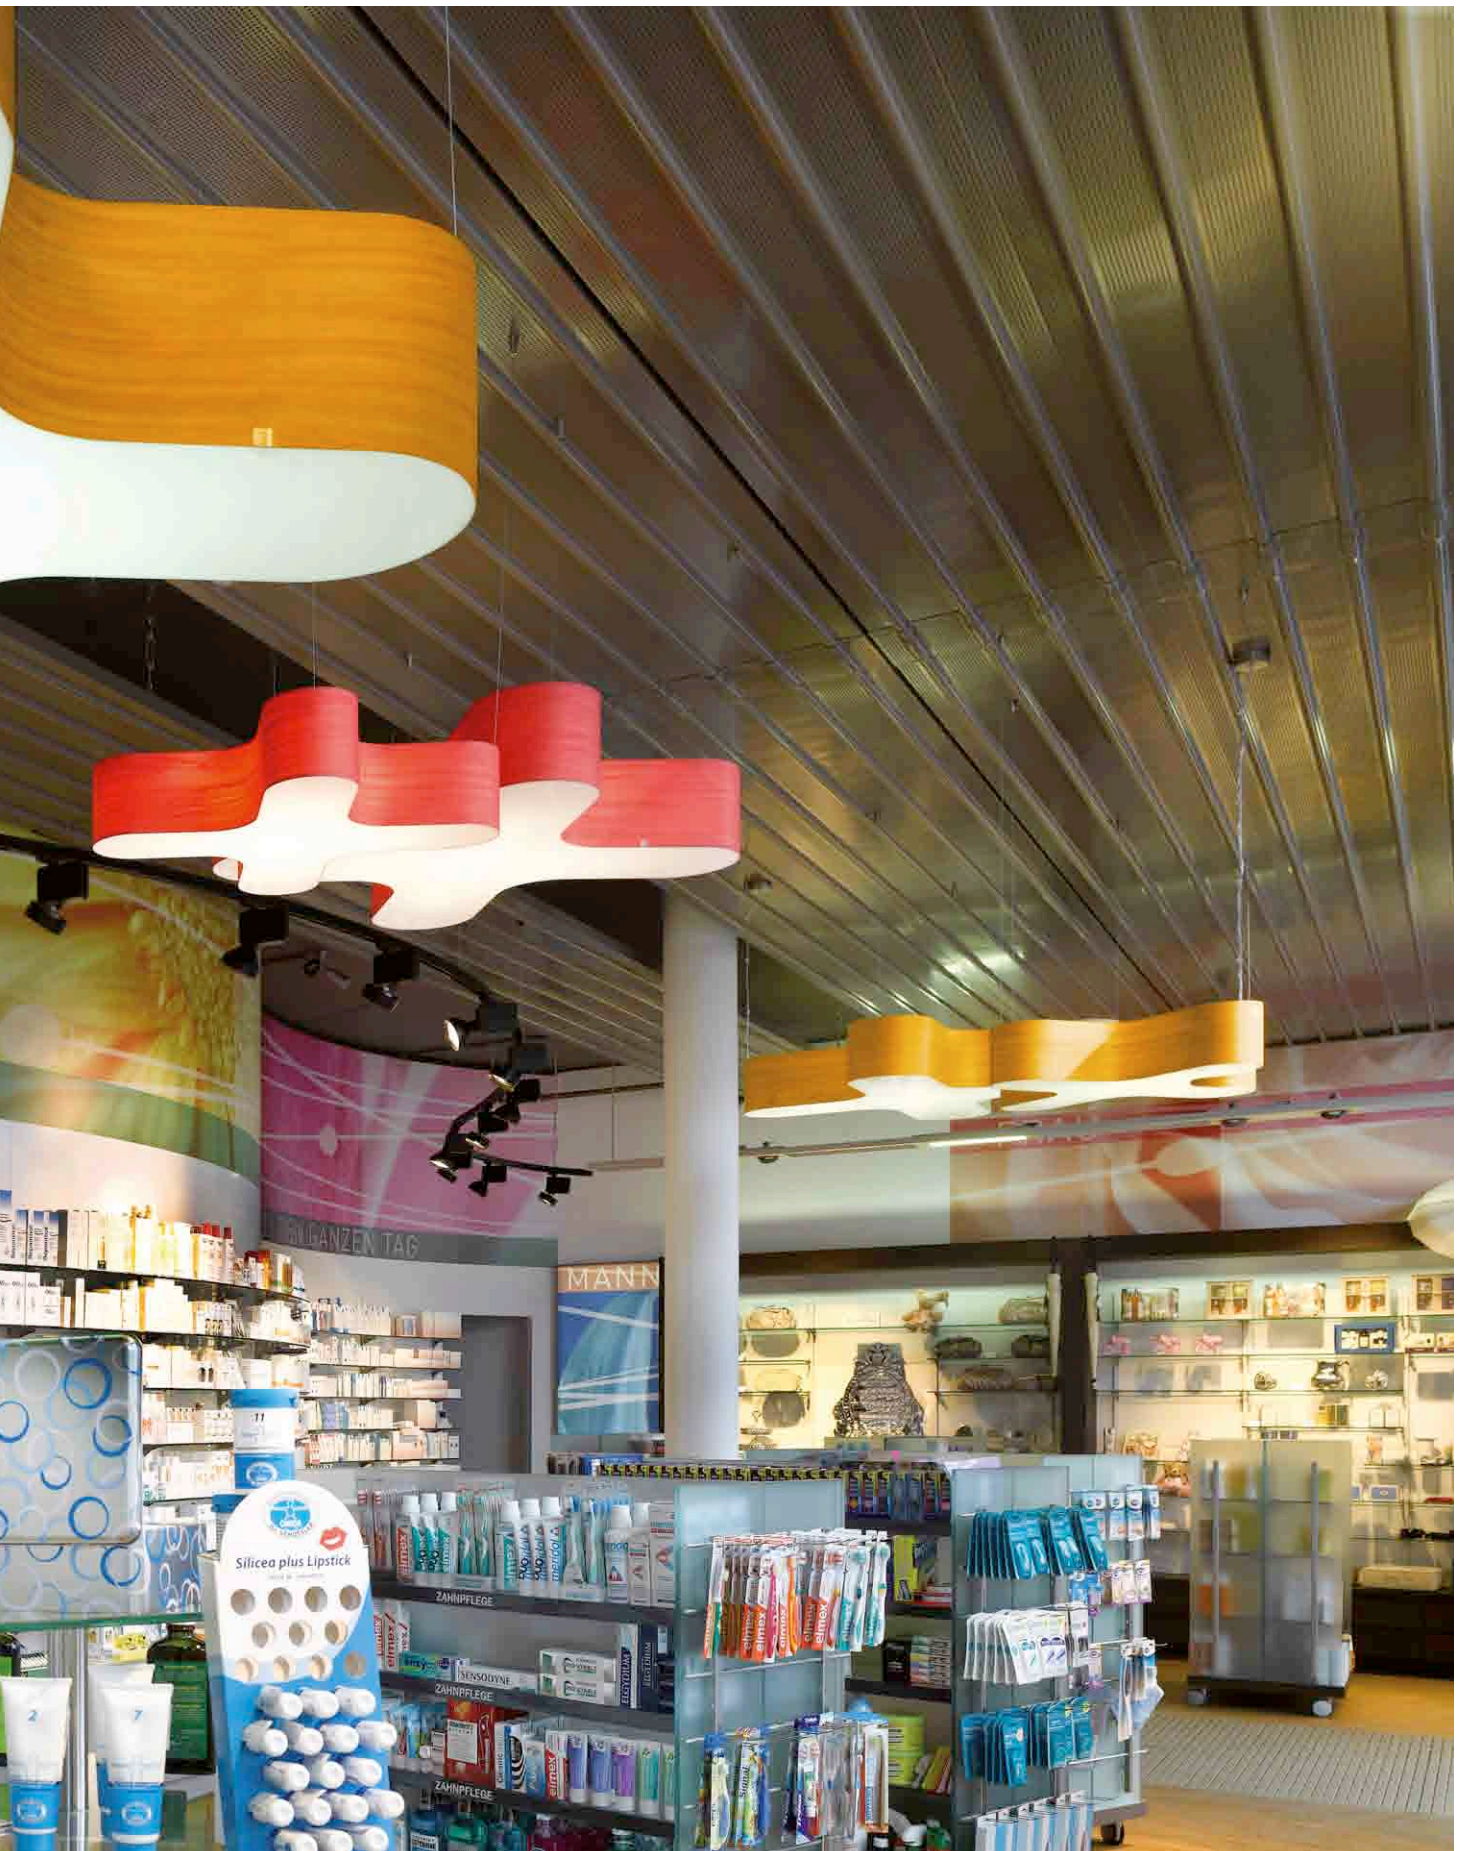

SEE PG. **562**

X-CLUB SUSPENSION

Ref. X SM LED

X SM LED & SG LED-24-26 Pharmacy, Switzerland.

X-CLUB WALL & CEILING

Ref. X A LED

THE LIFE SIZE
COLLECTION

CANDELABRO