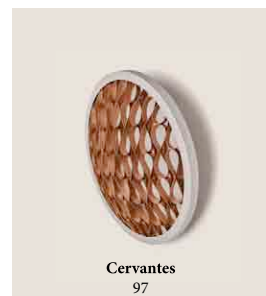

Wood shade
finishes / 521

Technical
data / 527

SUSPENSION

TABLE

WALL

**WALL
&
CEILING**

FLOOR

Cosmos
175