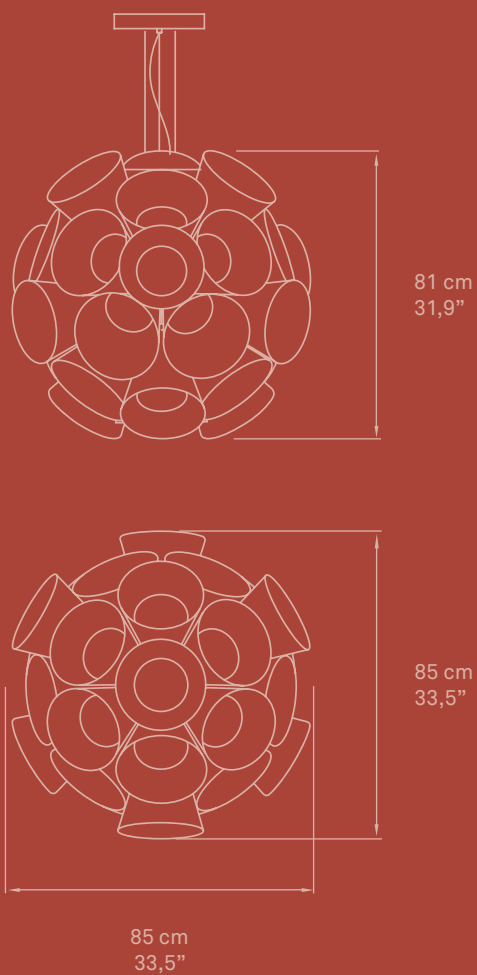

DANDELION SUSPENSION

Ref. DDLN S LED