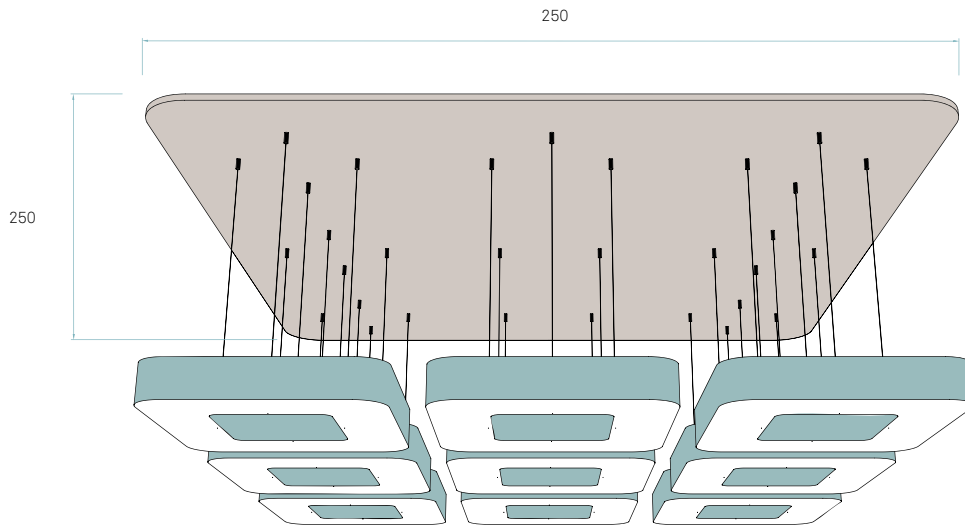

by Mariví Calvo

570

Ambient spotlights included in canopy

CUAD

by Burkhard Dämmer

Ambient spotlights included in canopy

All measurements are specified in centimetres

LINK MODULAR