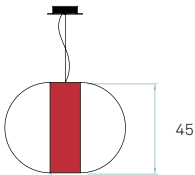

CAR SM LED

MEDIUM SUSPENSION / Dimmable 0-10V or Bluetooth

REFERENCES

CAR SM LED DIMO-10V
CAR SM LED DIMBT

CERTIFICATES

CE
Class I
120V-277V
LED

COMPONENTS

Metal driver canopy Brushed Nickel
ø 14 cm - disc ø 20 cm
Electrical cable Transparent 2 m drop
Steel cable 2 m drop
Diffuser Matt satin acrylic

LED Linear module
LED Integrated

WOOD SHADE COLORS

See pg. 525