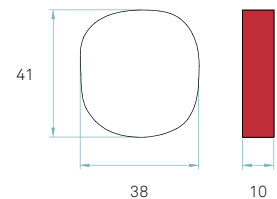

WOOD SHADE COLORS