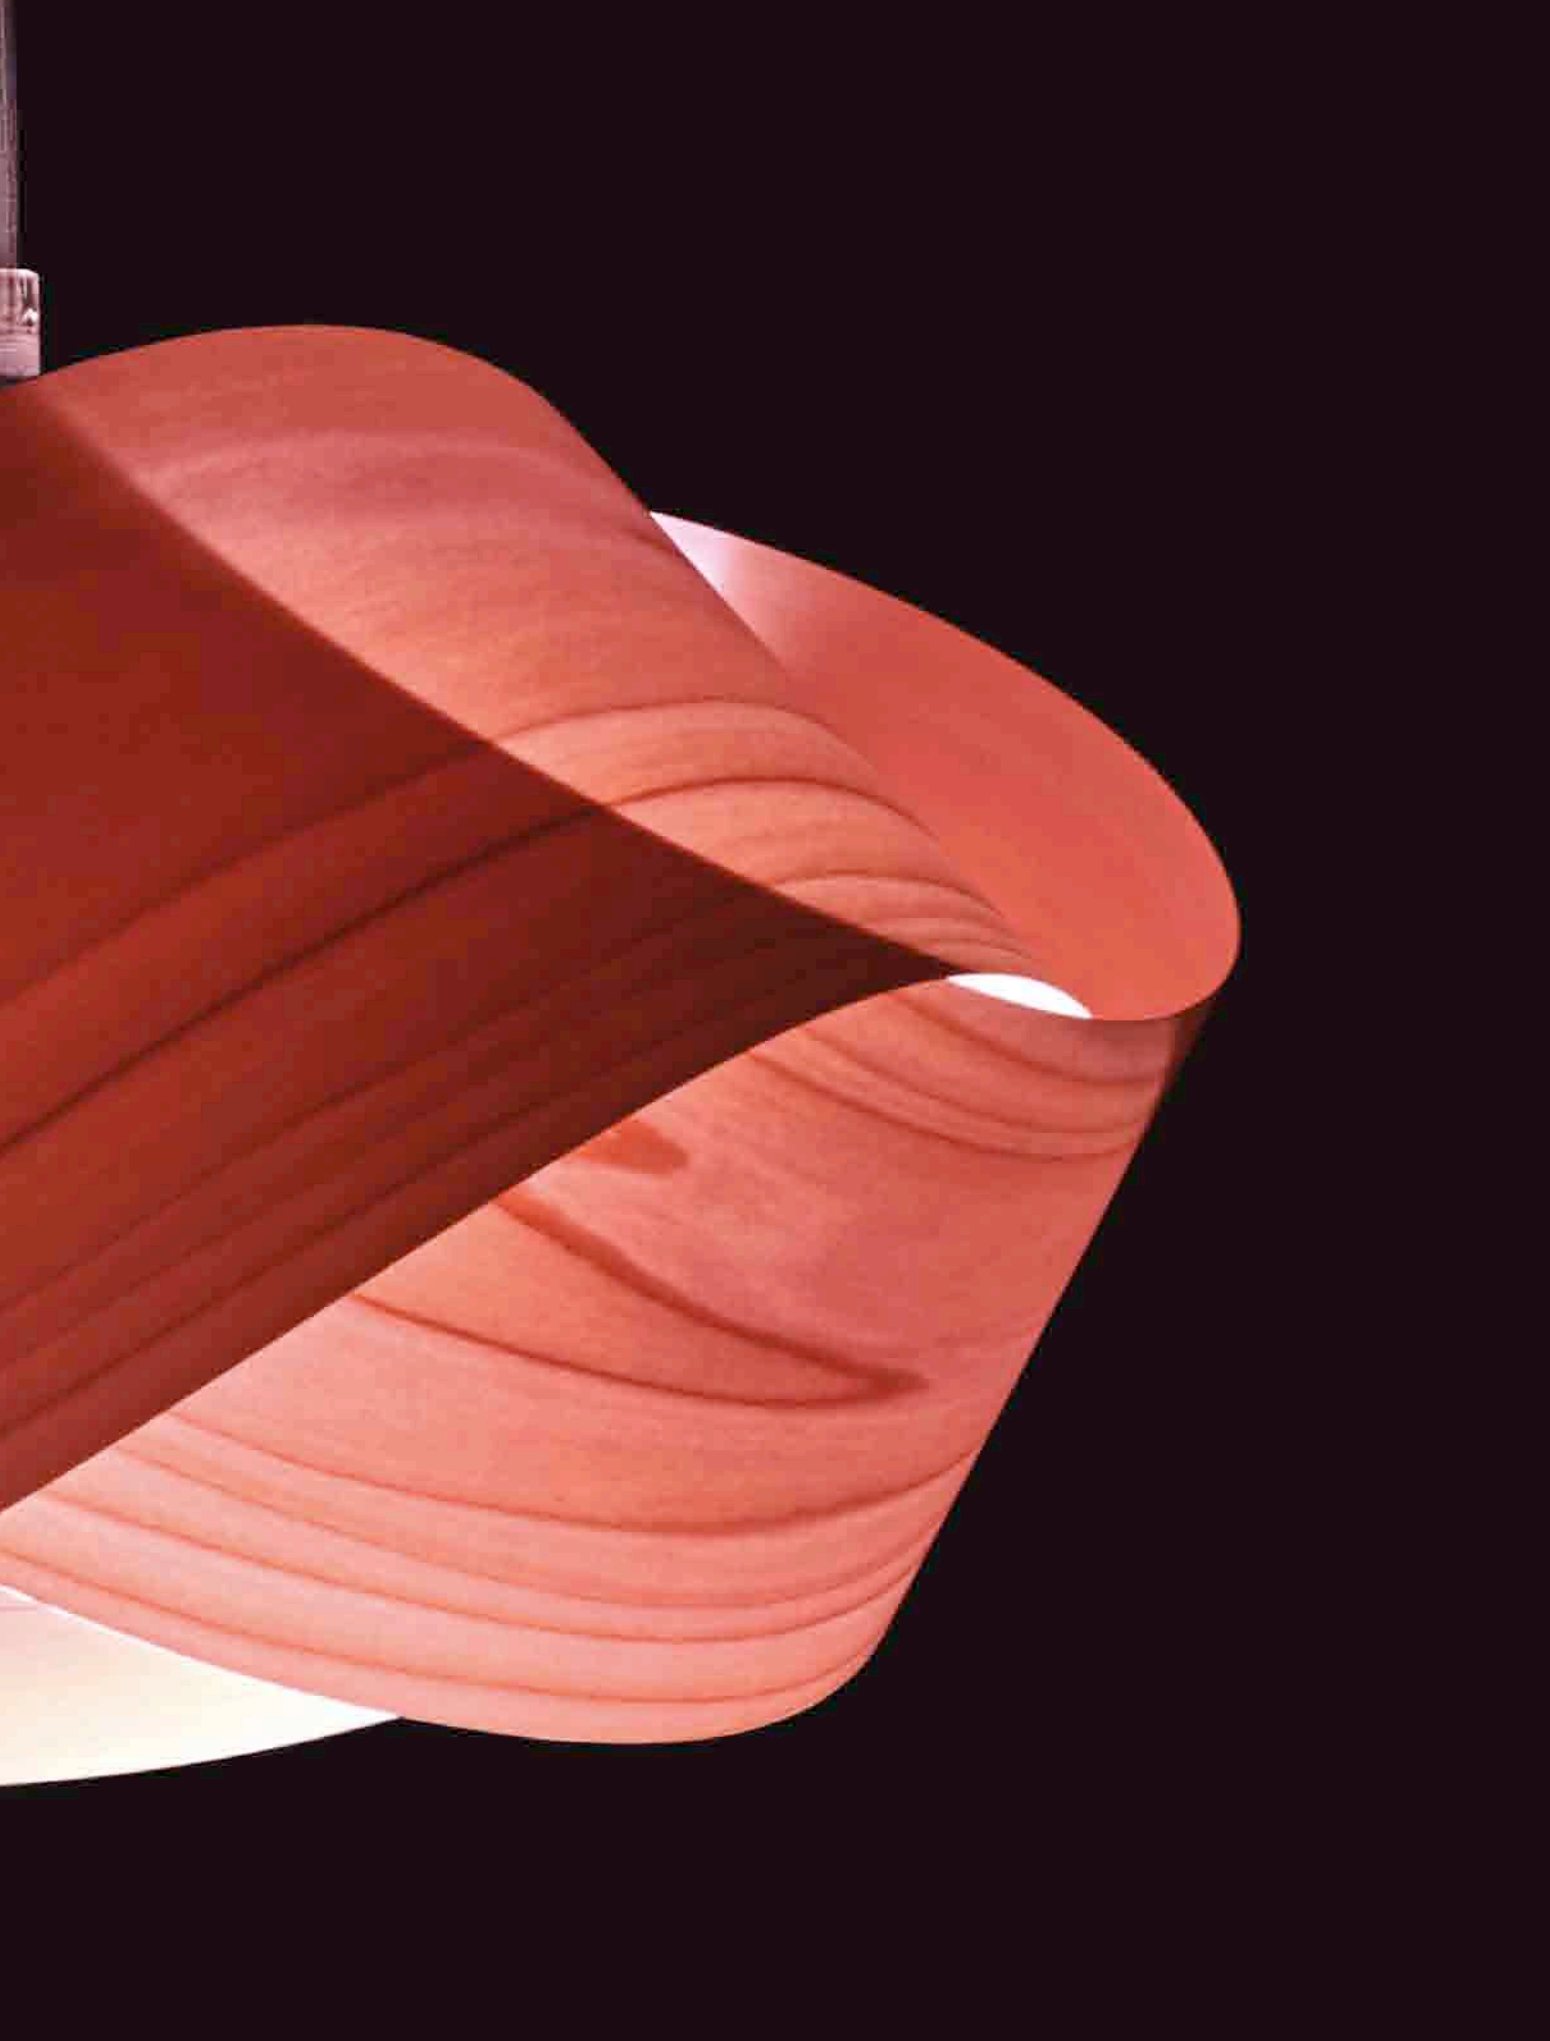

NUT

**RAY POWER
SUSPENSION**

TECHNICAL DATA
SEE PG. **550**

NUTS-20 Villa El Nido. Architects: A-cero. Marbella, Spain.

NUT SUSPENSION

Ref. NUT S

NUTS-26

ORBIT