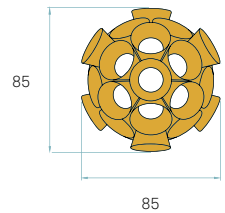

DANDELION

by Burkhard Dämmer

DDLN S LED

SUSPENSION / Dimmable 0-10V or Bluetooth

REFERENCES

DDLN S LED DIMO-10V
DDLN S LED DIMBT

CERTIFICATES

CE
Class I
120V - 277V
LED

COMPONENTS

Metal driver canopy Brushed Nickel ø 28 cm
Electrical cable Transparent 2 m drop
Steel cable 3 x 2 m drop
Diffuser Matt satin acrylic
Required Shade mount required
Difficulty: ★ ★ ★ ★ *

LED COB
LED Integrated

WOOD SHADE COLORS

See pg. 525

AWARDS

Chicago 2015

Germany 2017