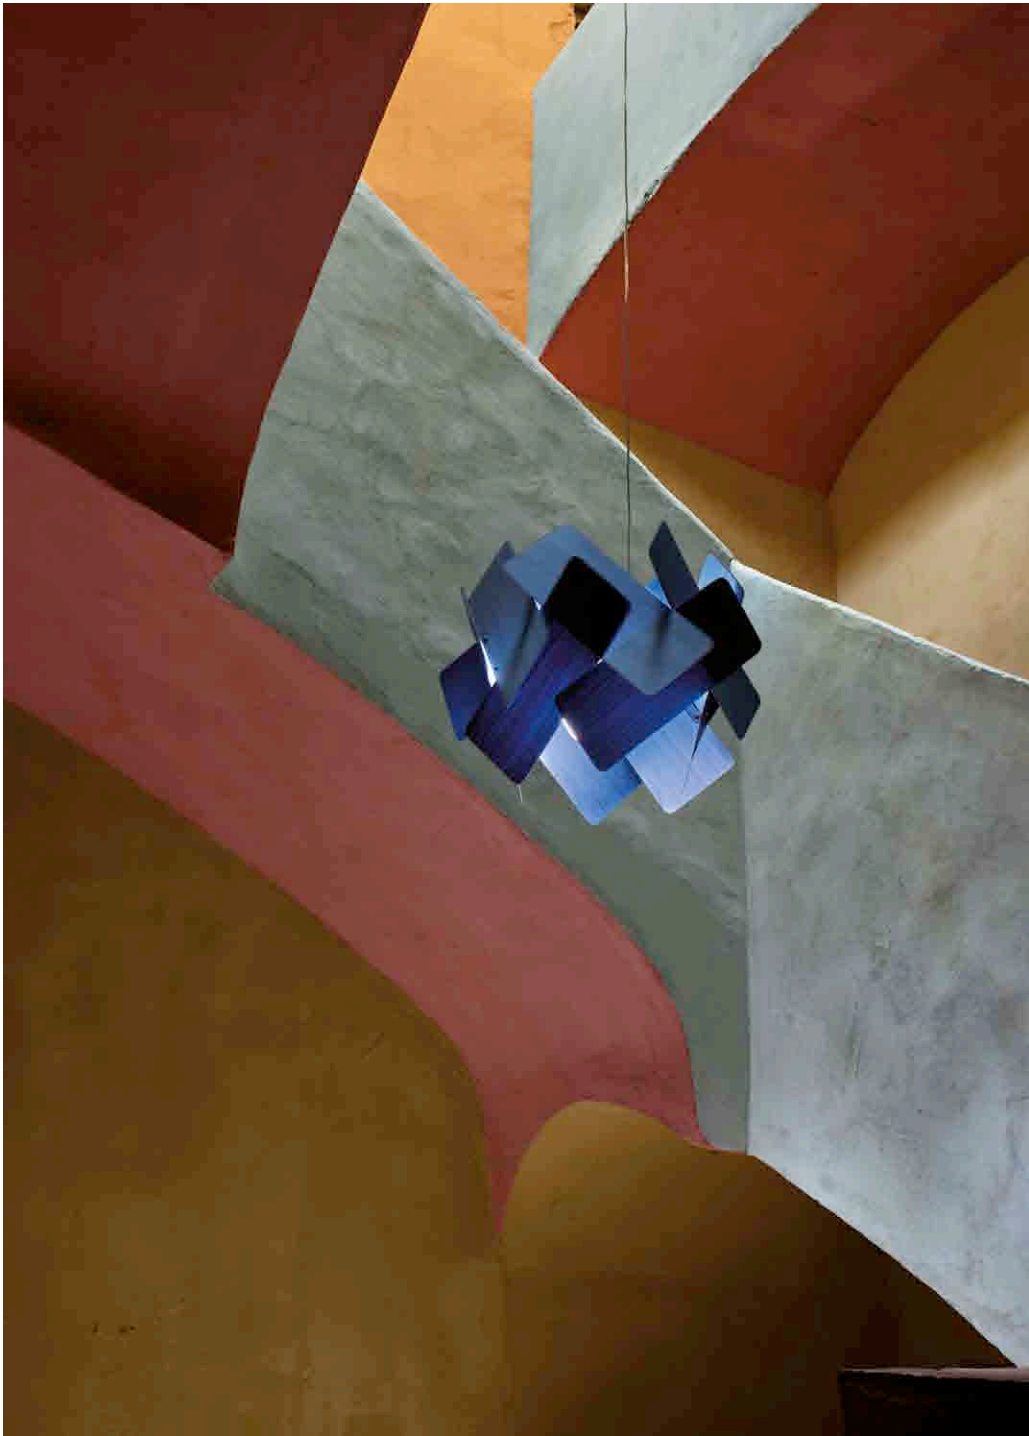

SMALL SUSPENSION

Ref. SC SP

SC SP-28 Palau de Casavells. Art, Antiques, Design, Architecture. Girona, Spain.

ESCAPE

LARGE SUSPENSION

Ref. SC SG

SC SG-20 Villa El Nido. Architects: A-cero. Marbella, Spain.

SC SG-32 (bottom view)