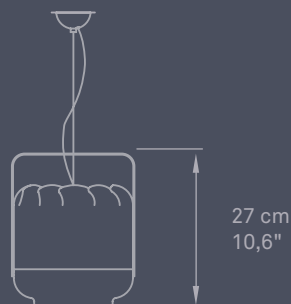

Ref.
CHOU SPB
CHOU SMB