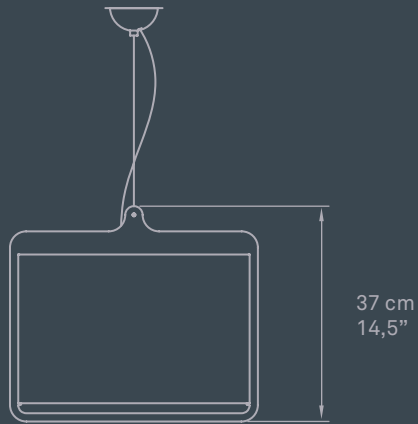

ICON

SUSPENSION

Ref. ICON S