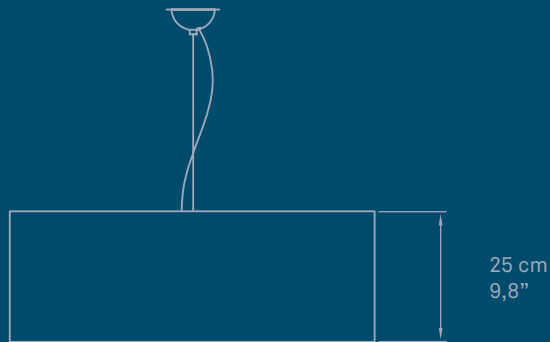

GEA

LARGE SUSPENSION

Ref. SGEA S