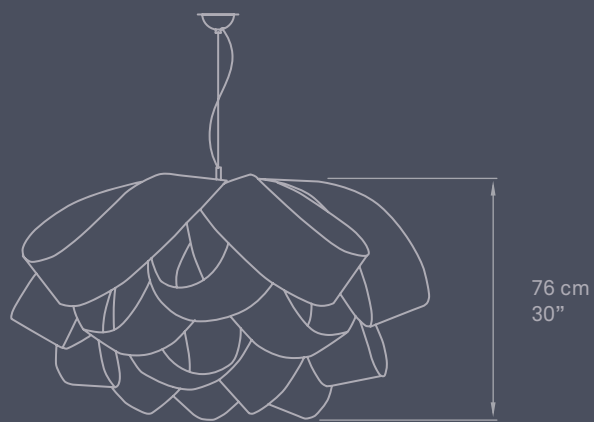

AGATHA LARGE SUSPENSION

Ref. ATA SG