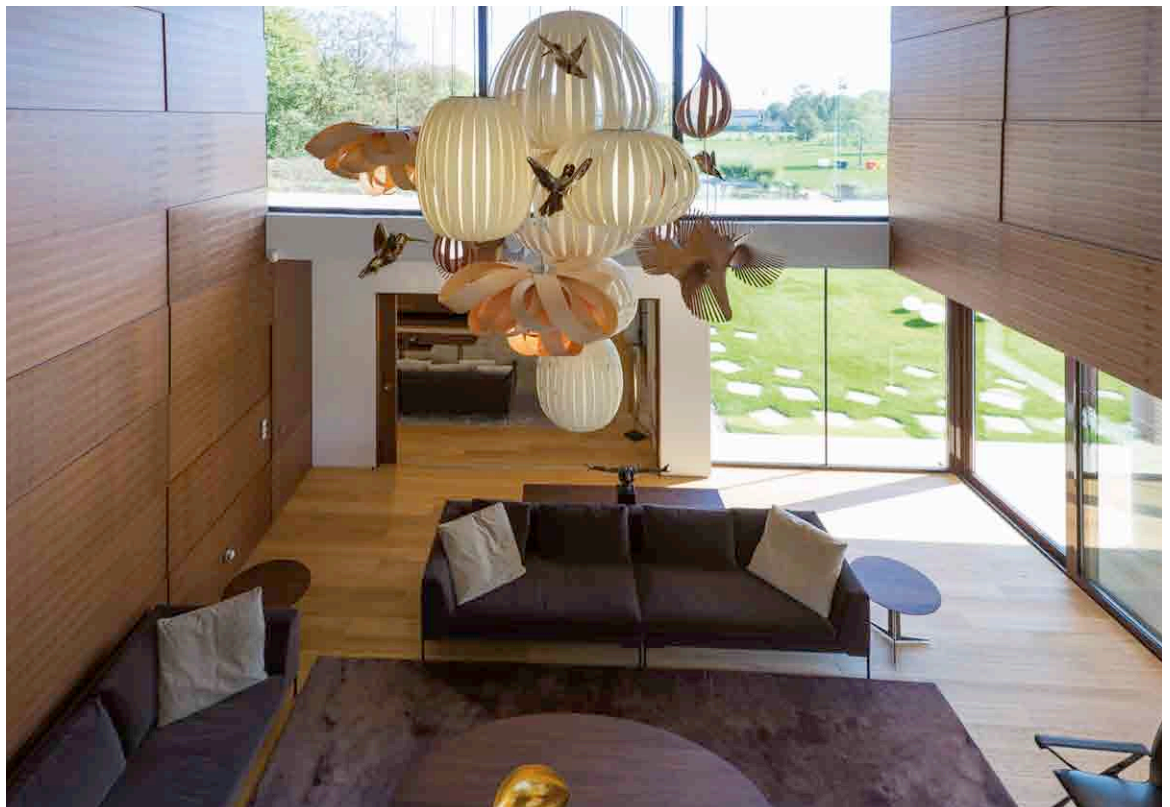

MARIVÍ CALVO
SUSPENSION

TECHNICAL DATA
SEE PG. **566**

CLBO 15 LED-20 JMM shop, Valencia, Spain.

CANDELABRO

SUSPENSION

Ref. CLBO 15 LED

236 cm
96,5"

CLB015 LED-20/22