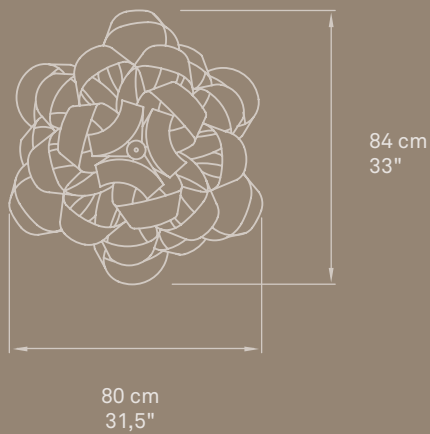

AGATHA SUSPENSION BALL

Ref. ATA SB