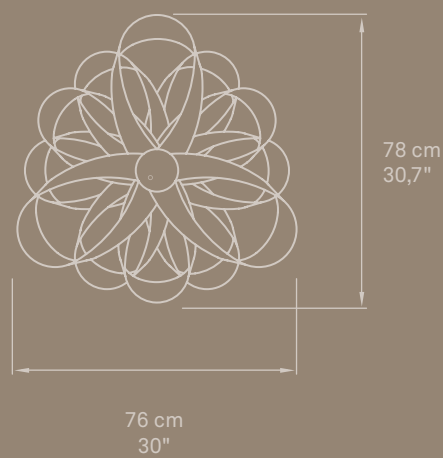

AGATHA

SMALL SUSPENSION

Ref. ATA SP