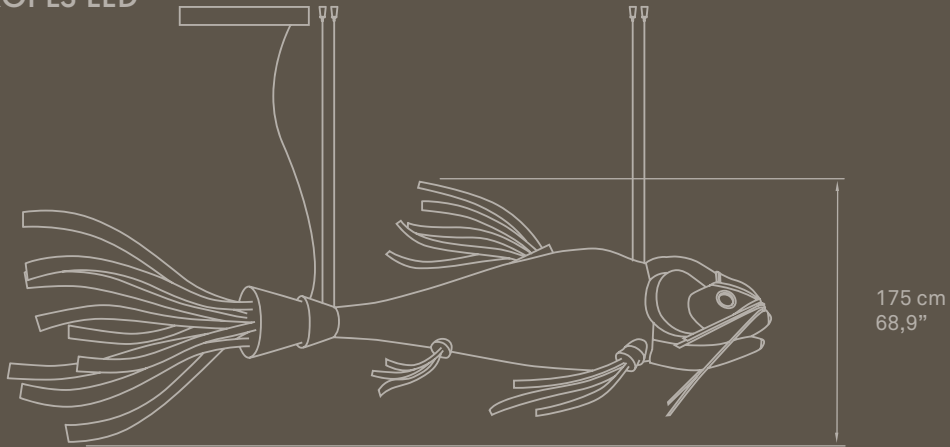

KOI SUSPENSION

Ref. KOI LS LED