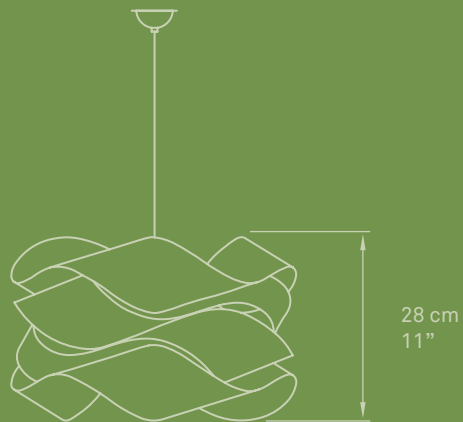

LINK

SMALL SUSPENSION

Ref. LK SP

46 cm
18,1"