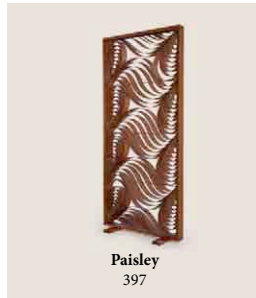

Paisley
397

LIFE SIZE