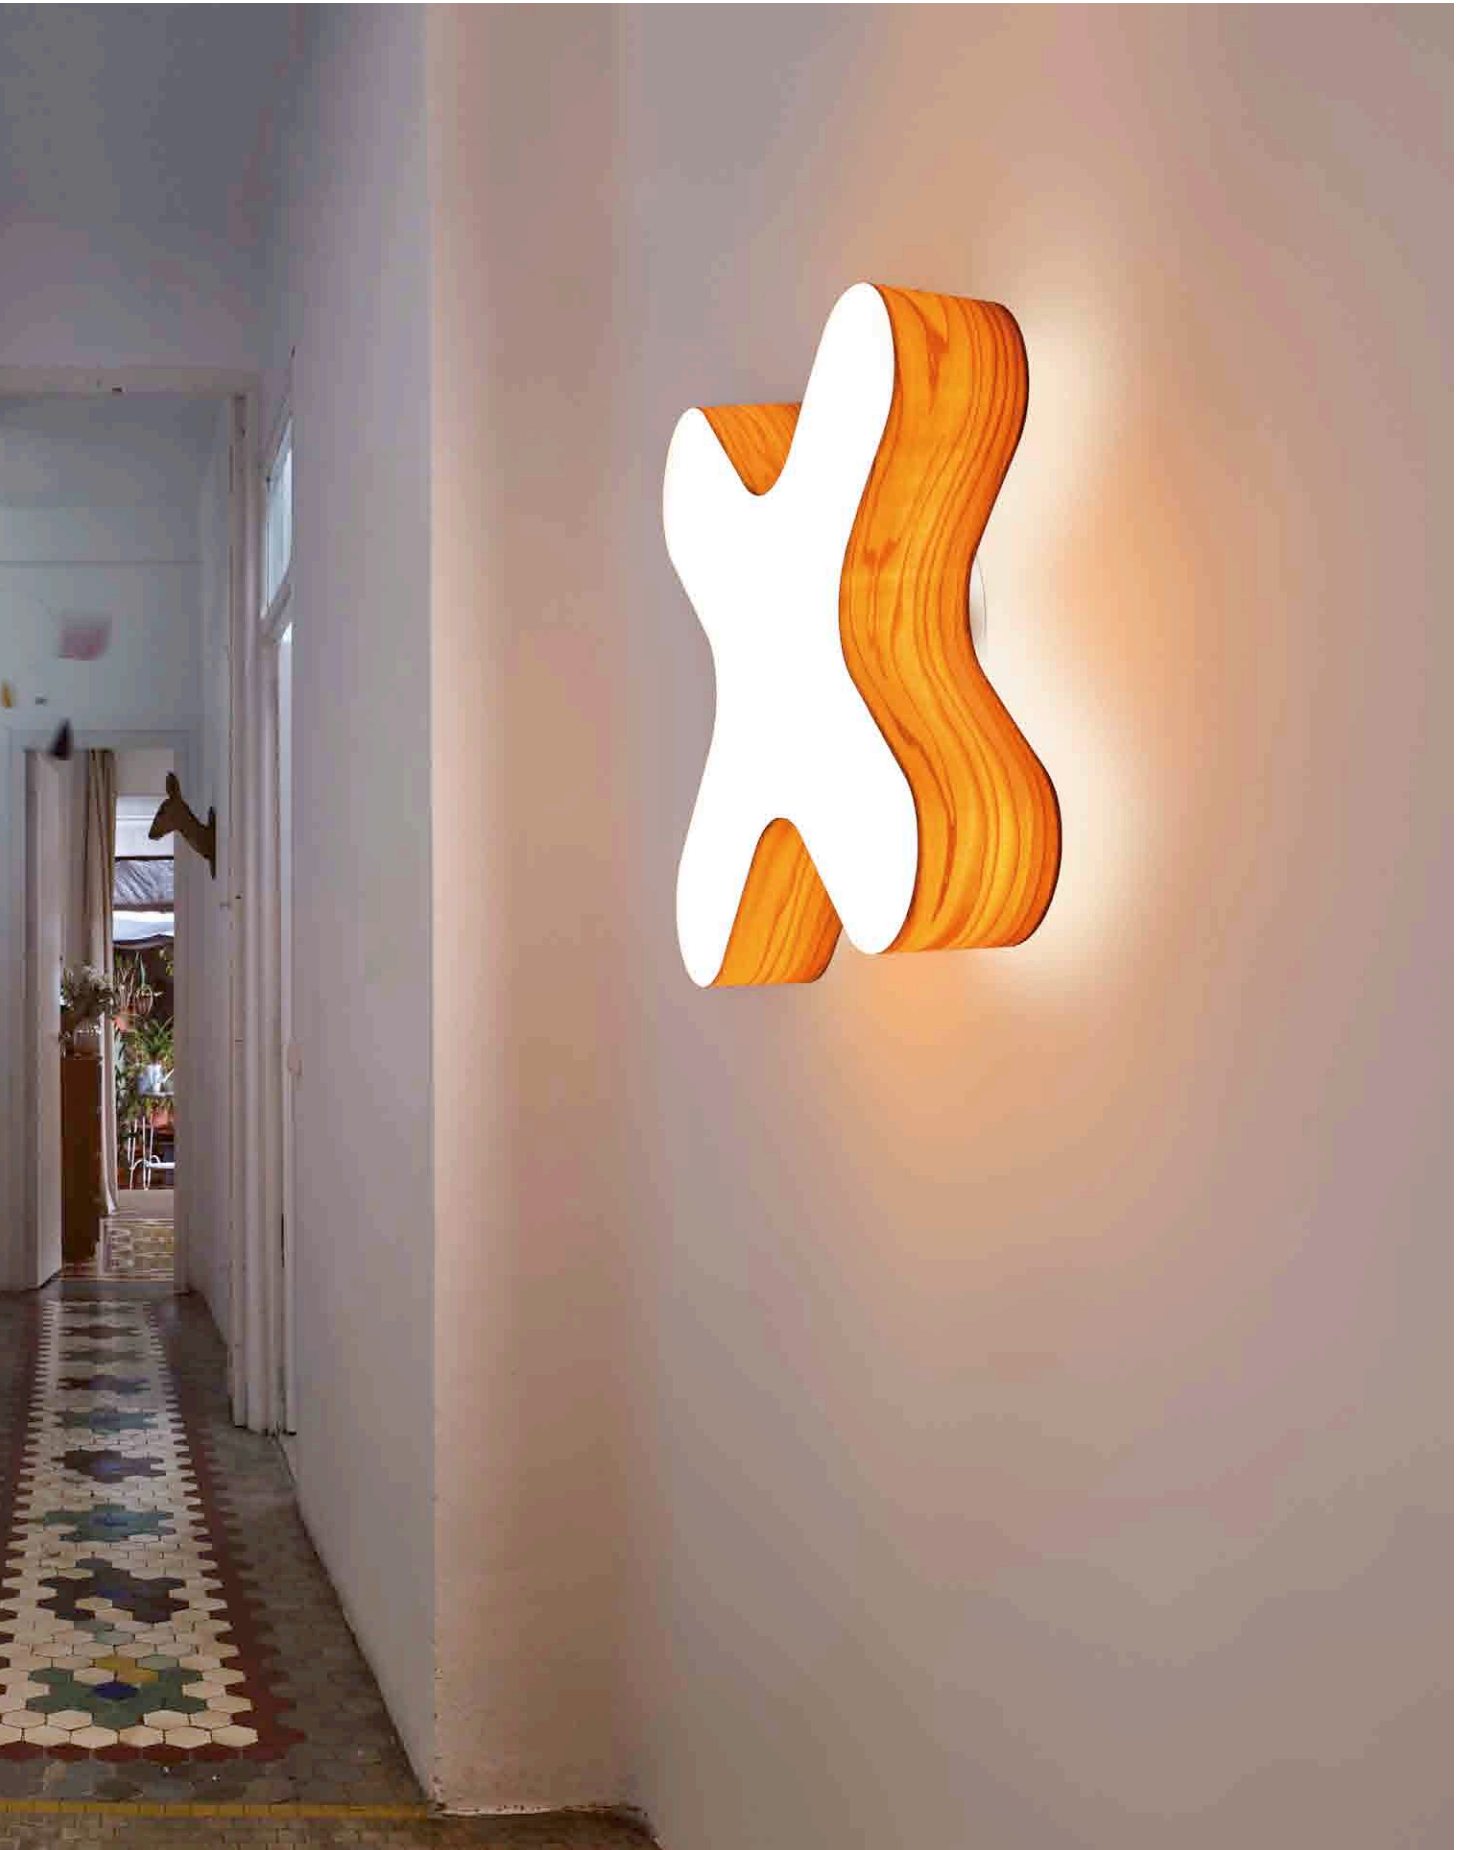

SEE PG. **562**

X-CLUB SUSPENSION

Ref. X SM LED

X SM LED & SG LED-24-26 Pharmacy, Switzerland.

X-CLUB WALL & CEILING

Ref. X A LED

THE LIFE SIZE
COLLECTION

CANDELABRO