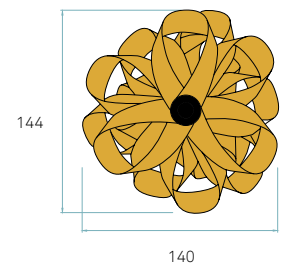

COMPONENTS

Metal canopy Brushed Nickel
ø 10 cm - disc 14 cm
Electrical cable Transparent 2 m drop
Steel cable 2 m drop

BULBS (x3) - Not included

WOOD SHADE COLORS

See pg. 525

AWARDS

HD Las Vegas 2011

World Architecture Award 2011