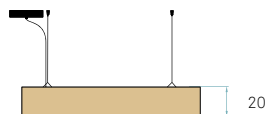

SATURNIA

by Oskar Cerezo

556

SAT SP LED

SMALL SUSPENSION / Dimmable 0-10V or Bluetooth

REFERENCES

SAT SP LED DIMO-10V
SAT SP LED DIMBT

CERTIFICATES

CE
Class I
120V - 277V
LED

COMPONENTS

Metal driver canopy Brushed Nickel ø 23 cm
Electrical cable Transparent 2 m drop
Steel cable 3 x 2 m drop
Top diffuser Black or White
Bottom diffuser Matt satin acrylic

LED Linear Module
LED Integrated

WOOD SHADE COLORS

See pg. 525

SAT SM LED

MEDIUM SUSPENSION / Dimmable 0-10V or Bluetooth

REFERENCES

SAT SM LED DIMO-10V
SAT SM LED DIMBT

CERTIFICATES

CE
Class I
120V - 277V
LED

COMPONENTS

Metal driver canopy Brushed Nickel ø 23 cm
Electrical cable Transparent 2 m drop
Steel cable 3 x 2 m drop
Top diffuser Black or White
Bottom diffuser Matt satin acrylic

LED Linear Module
LED Integrated

WOOD SHADE COLORS

See pg. 525

SAT SG LED

LARGE SUSPENSION / Dimmable 0-10V or Bluetooth

REFERENCES

SAT SG LED DIMO-10V
SAT SG LED DIMBT

CERTIFICATES

CE
Class I
120V - 277V
LED

COMPONENTS

Metal driver canopy Brushed Nickel ø 23 cm
Electrical cable Transparent 2 m drop
Steel cable 4 x 2 m drop
Top diffuser Black or White
Bottom diffuser Matt satin acrylic

LED Linear Module
LED Integrated

WOOD SHADE COLORS

See pg. 525