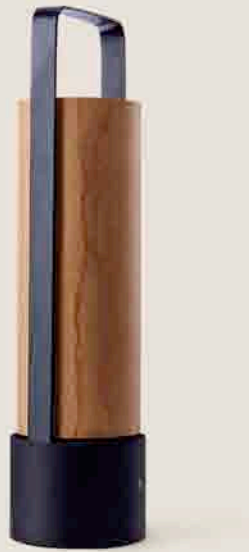

PIKNIK

**MORATALLA, ORTÍN
& PLANELLS**
TABLE

TECHNICAL DATA
SEE PG. **551**