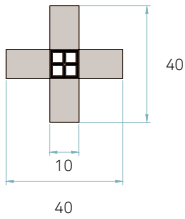

CARAMBOLA

by Oskar Cerezo

534

CAR SP LED

SMALL SUSPENSION / Dimmable 0-10V or Bluetooth

REFERENCES

CAR SP LED DIMO-10V
CAR SP LED DIMBT

CERTIFICATES

CE
Class I
120V-277V
LED

COMPONENTS

Metal driver canopy Brushed Nickel
ø 14 cm - disc ø 20 cm
Electrical cable Transparent 2 m drop
Steel cable 2 m drop
Diffuser Matt satin acrylic

LED Linear module
LED Integrated

WOOD SHADE COLORS

See pg. 525