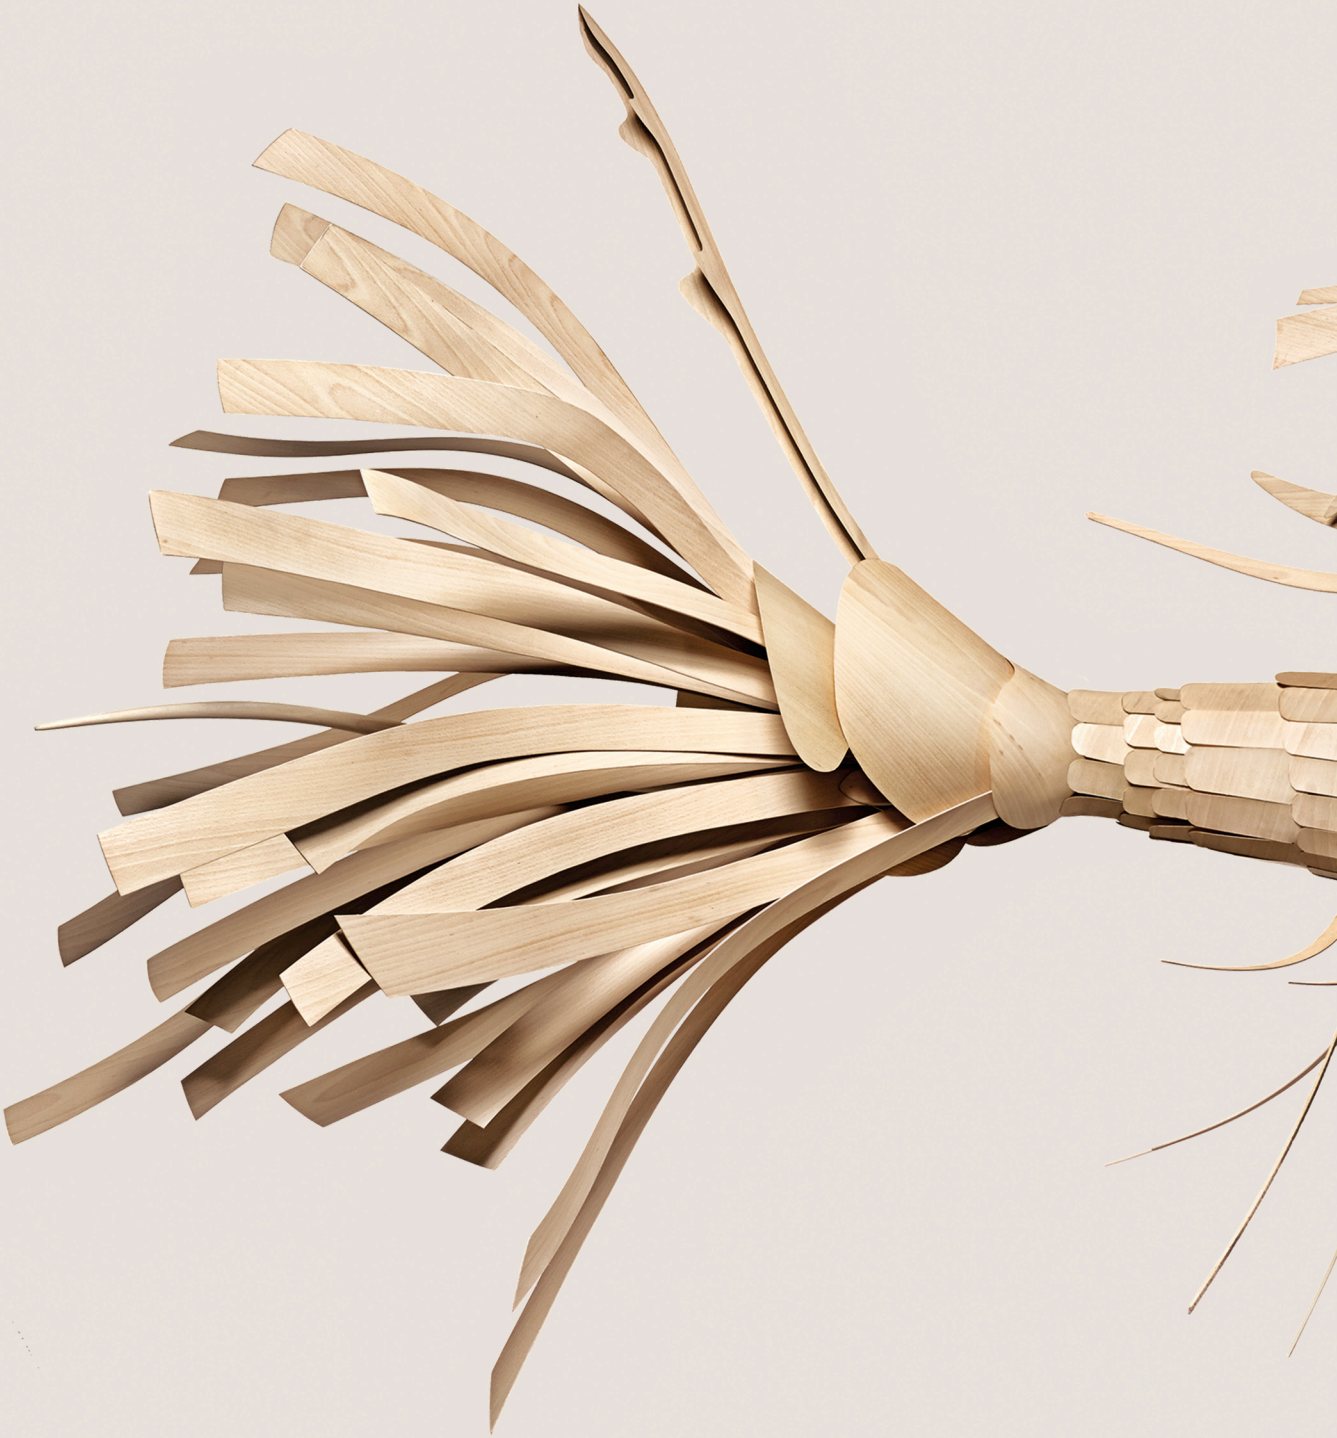

ISIDRO FERRER
FLOOR

TECHNICAL DATA
SEE PG. **567**

FISH FLOOR

Ref. FSH LS LED

FSH LS LED Palau de Casavells. Art, Antiques, Design, Architecture. Girona, Spain.

FSH LS LED

KOI

INOCUO DESIGN & LZF LAB
SUSPENSION