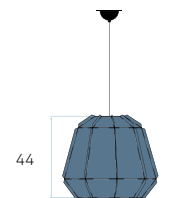

WOOD SHADE COLORS