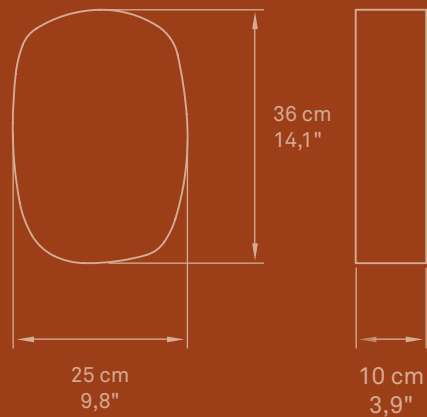

Ref. G5 A LED