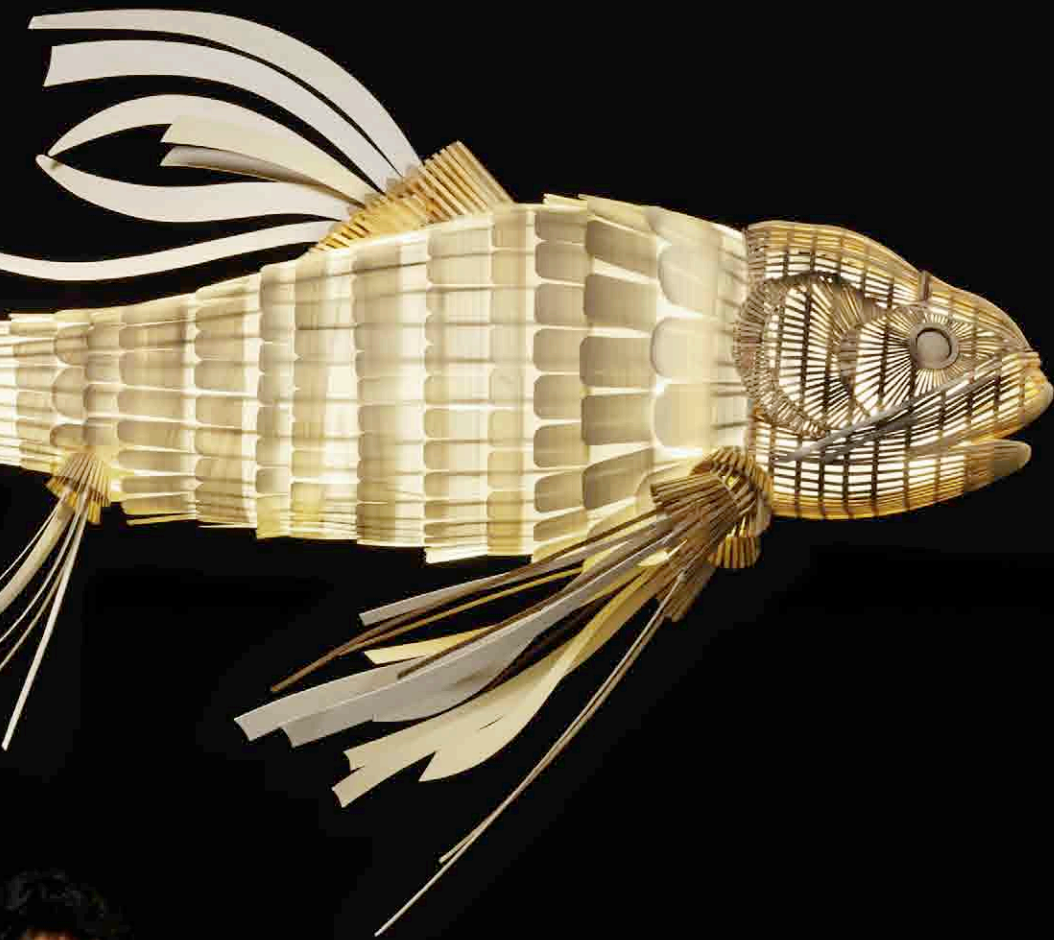

TECHNICAL DATA
SEE PG. **567**

KOI SUSPENSION

Ref. KOI LS LED

KOILS LED-20

KOI LS LED-20

Photographic reproductions of our veneers can only be taken as a guideline to the actual colour of the veneers. Please use real colour swatches for tone matching as the wood's colour changes dramatically depending on the light source and the colour temperature of the bulbs. LZF will not accept any returns based on selections made using photographic reproductions.