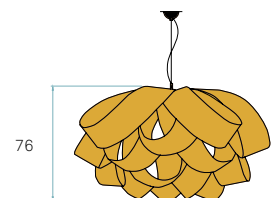

COMPONENTS

Metal canopy Brushed Nickel
ø 10 cm - disc 14 cm
Electrical cable Transparent 2 m drop
Steel cable 2 m drop

BULBS (x3) - Not included

WOOD SHADE COLORS

See pg. 525

AWARDS

HD Las Vegas 2011

World Architecture Award 2011