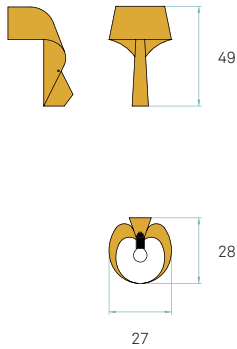

AIR

by Ray Power

532

AIR MG

TABLE

REFERENCE

AIR MG

CERTIFICATES

CE
Class II ☐
230V
E14

COMPONENTS

Base Chrome
Cord and plug with on/off switch
Transparent 145 cm

BULBS (x1) - Not included

WOOD SHADE COLORS

See pg. 525

AWARDS

Chicago 2009