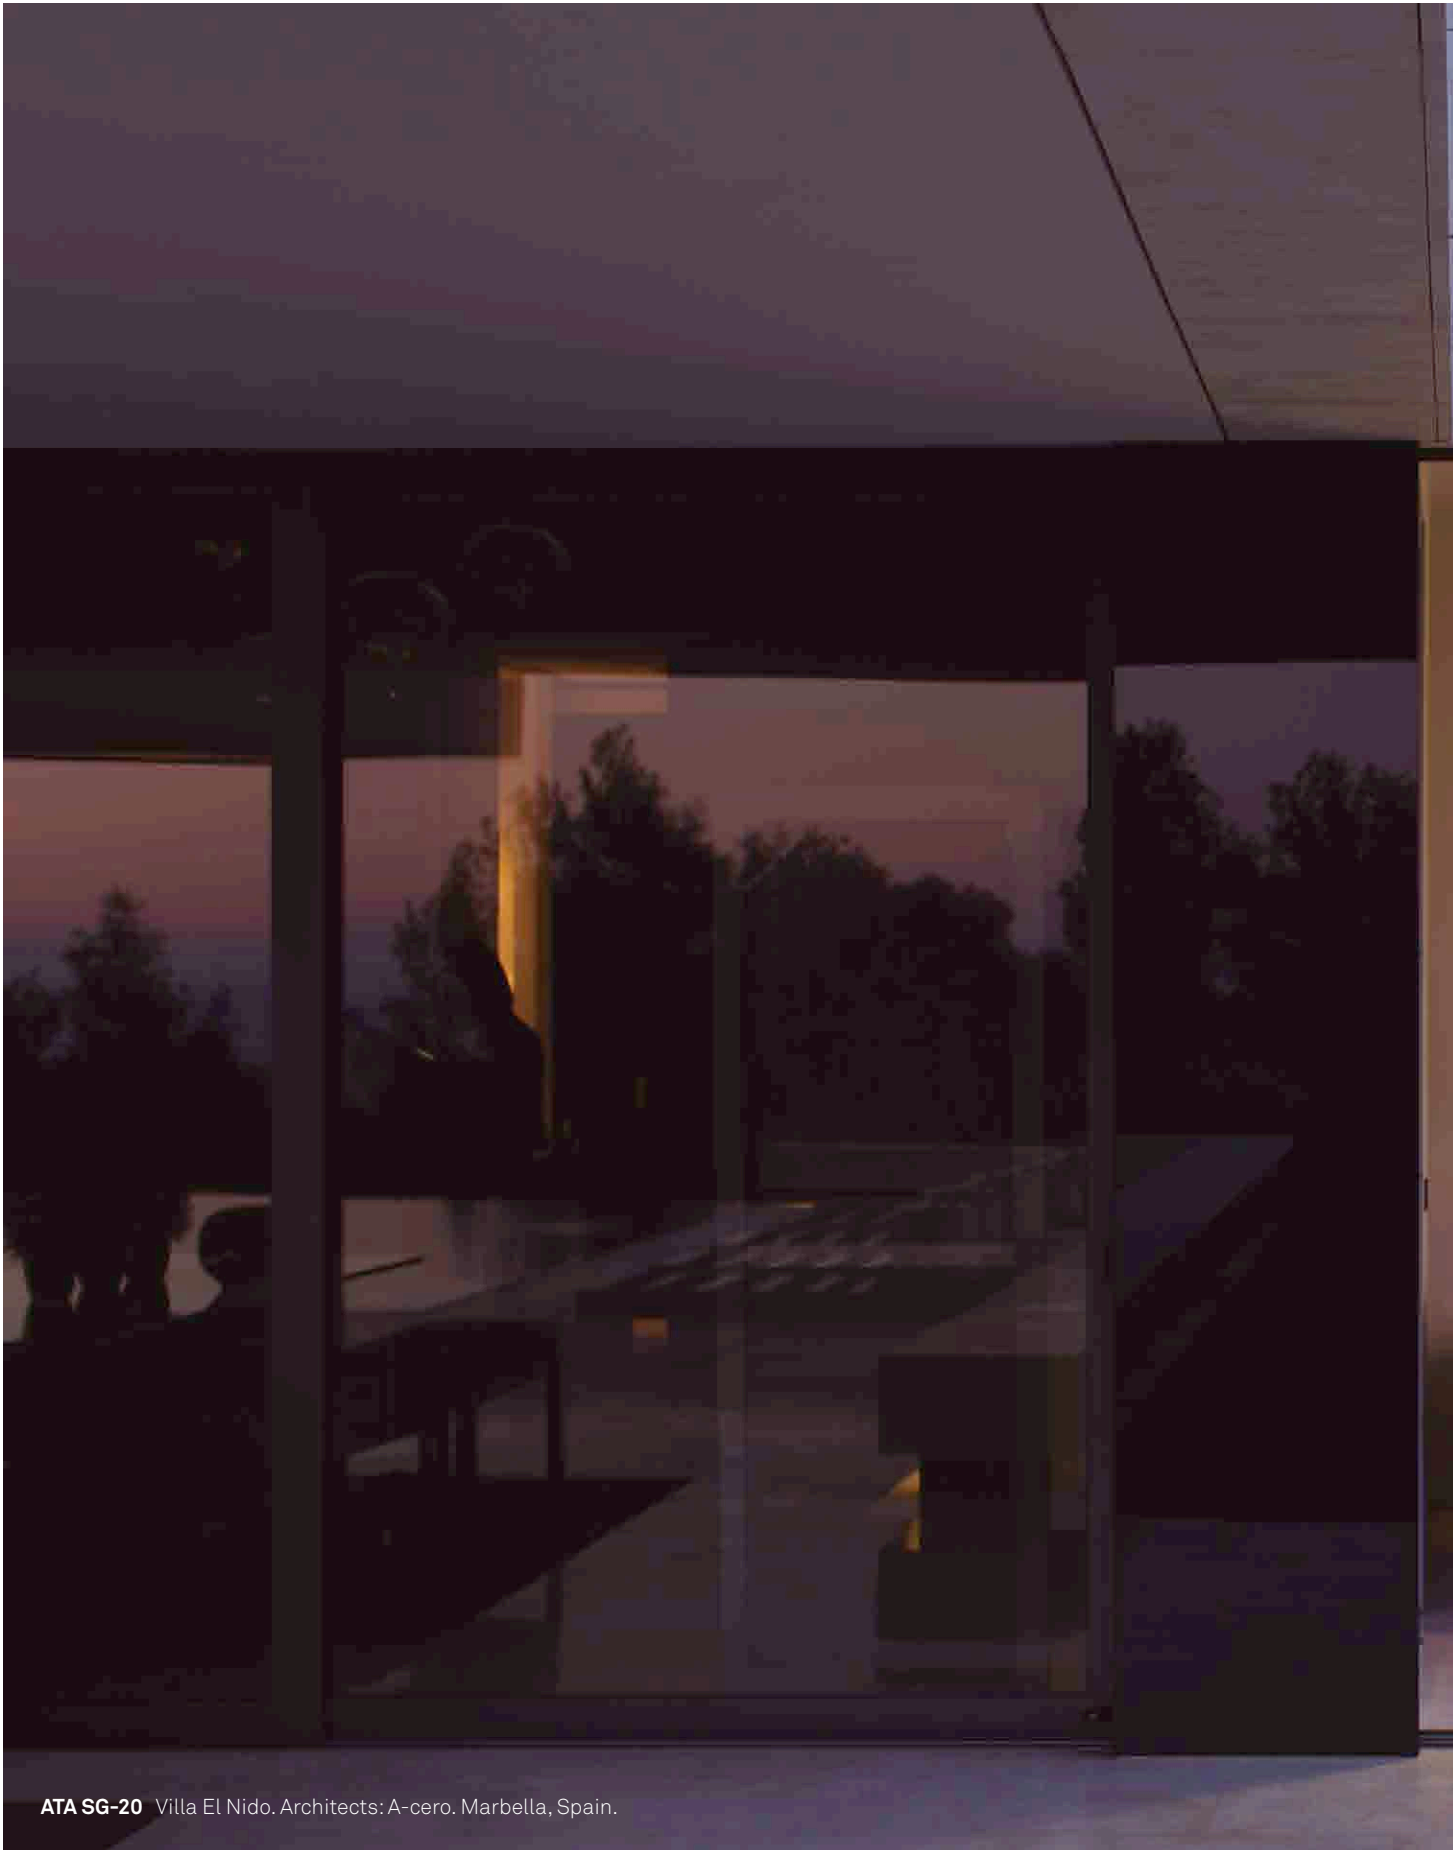

ATA SG-20 Villa El Nido. Architects: A-cero. Marbella, Spain.

AGATHA

SMALL SUSPENSION

Ref. ATA SP

ATA SP-26

Project:
House Forest
Lodge

Location:
Sydney

Architects:
Carterwilliamson
Architects