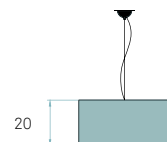

WOOD SHADE COLORS