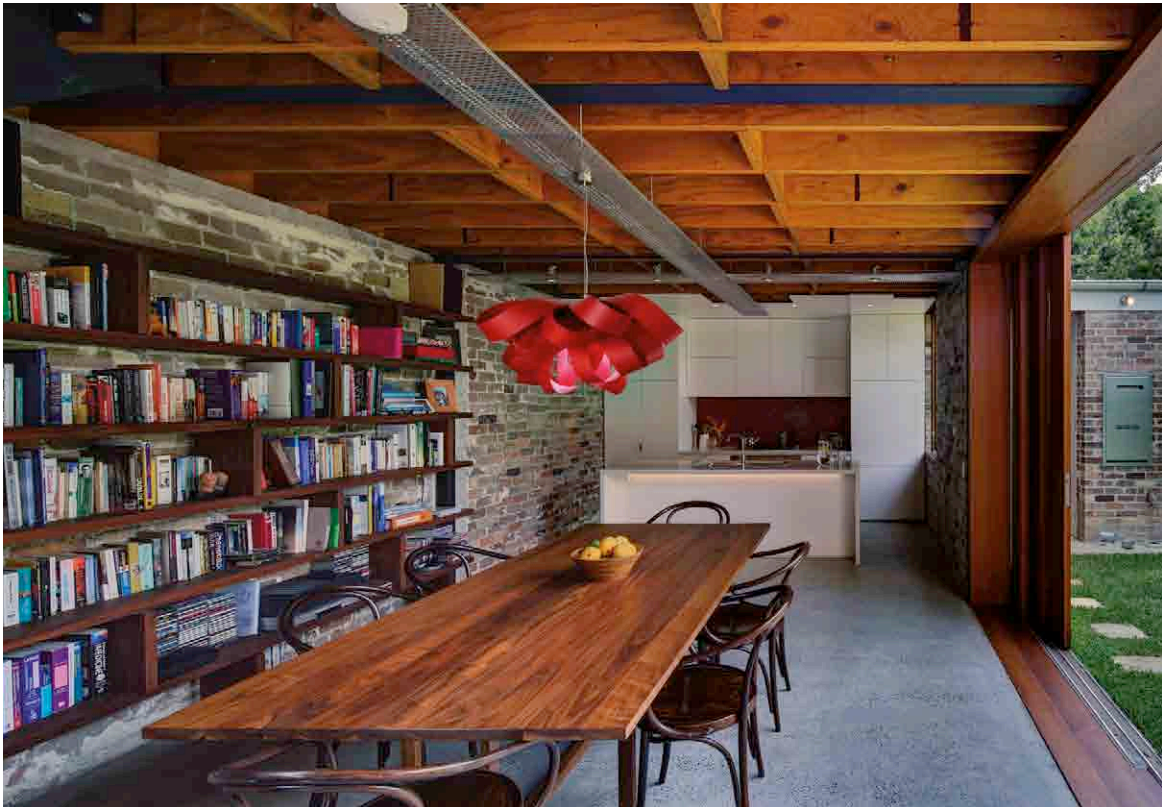

ATA SG-20 Villa El Nido. Architects: A-cero. Marbella, Spain.

AGATHA

SMALL SUSPENSION

Ref. ATA SP

ATA SP-26

Project:
House Forest
Lodge

Location:
Sydney

Architects:
Carterwilliamson
Architects