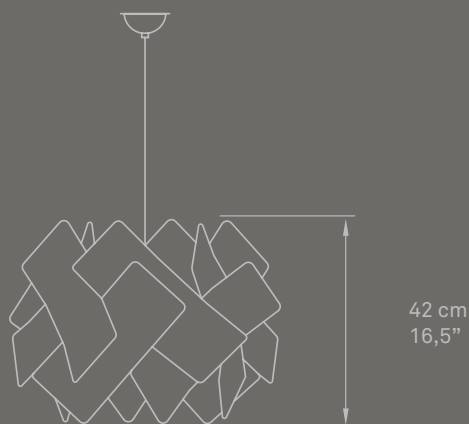

SMALL SUSPENSION

Ref. SC SP

SC SP-28 Palau de Casavells. Art, Antiques, Design, Architecture. Girona, Spain.

ESCAPE

LARGE SUSPENSION

Ref. SC SG

SC SG-20 Villa El Nido. Architects: A-cero. Marbella, Spain.

SC SG-32 (bottom view)