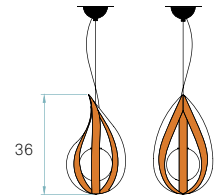

WOOD SHADE COLORS