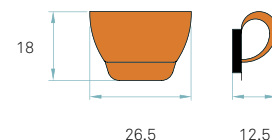

Chicago 2011

reddot design award
Germany 2012

POD & POPPY

by Burkhard Dämmer

552

61

ø 53

POD SM MEDIUM SUSPENSION