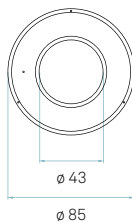

SATURNIA

by Oskar Cerezo

556

SAT SP LED

SMALL SUSPENSION / Dimmable 0-10V or Bluetooth

REFERENCES

SAT SP LED DIMO-10V
SAT SP LED DIMBT

CERTIFICATES

CE
Class I
120V - 277V
LED

COMPONENTS

Metal driver canopy Brushed Nickel ø 23 cm
Electrical cable Transparent 2 m drop
Steel cable 3 x 2 m drop
Top diffuser Black or White
Bottom diffuser Matt satin acrylic

LED Linear Module
LED Integrated

WOOD SHADE COLORS

See pg. 525

SAT SM LED

MEDIUM SUSPENSION / Dimmable 0-10V or Bluetooth

REFERENCES

SAT SM LED DIMO-10V
SAT SM LED DIMBT

CERTIFICATES

CE
Class I
120V - 277V
LED

COMPONENTS

Metal driver canopy Brushed Nickel ø 23 cm
Electrical cable Transparent 2 m drop
Steel cable 3 x 2 m drop
Top diffuser Black or White
Bottom diffuser Matt satin acrylic

LED Linear Module
LED Integrated

WOOD SHADE COLORS

See pg. 525

SAT SG LED

LARGE SUSPENSION / Dimmable 0-10V or Bluetooth

REFERENCES

SAT SG LED DIMO-10V
SAT SG LED DIMBT

CERTIFICATES

CE
Class I
120V - 277V
LED

COMPONENTS

Metal driver canopy Brushed Nickel ø 23 cm
Electrical cable Transparent 2 m drop
Steel cable 4 x 2 m drop
Top diffuser Black or White
Bottom diffuser Matt satin acrylic

LED Linear Module
LED Integrated

WOOD SHADE COLORS

See pg. 525