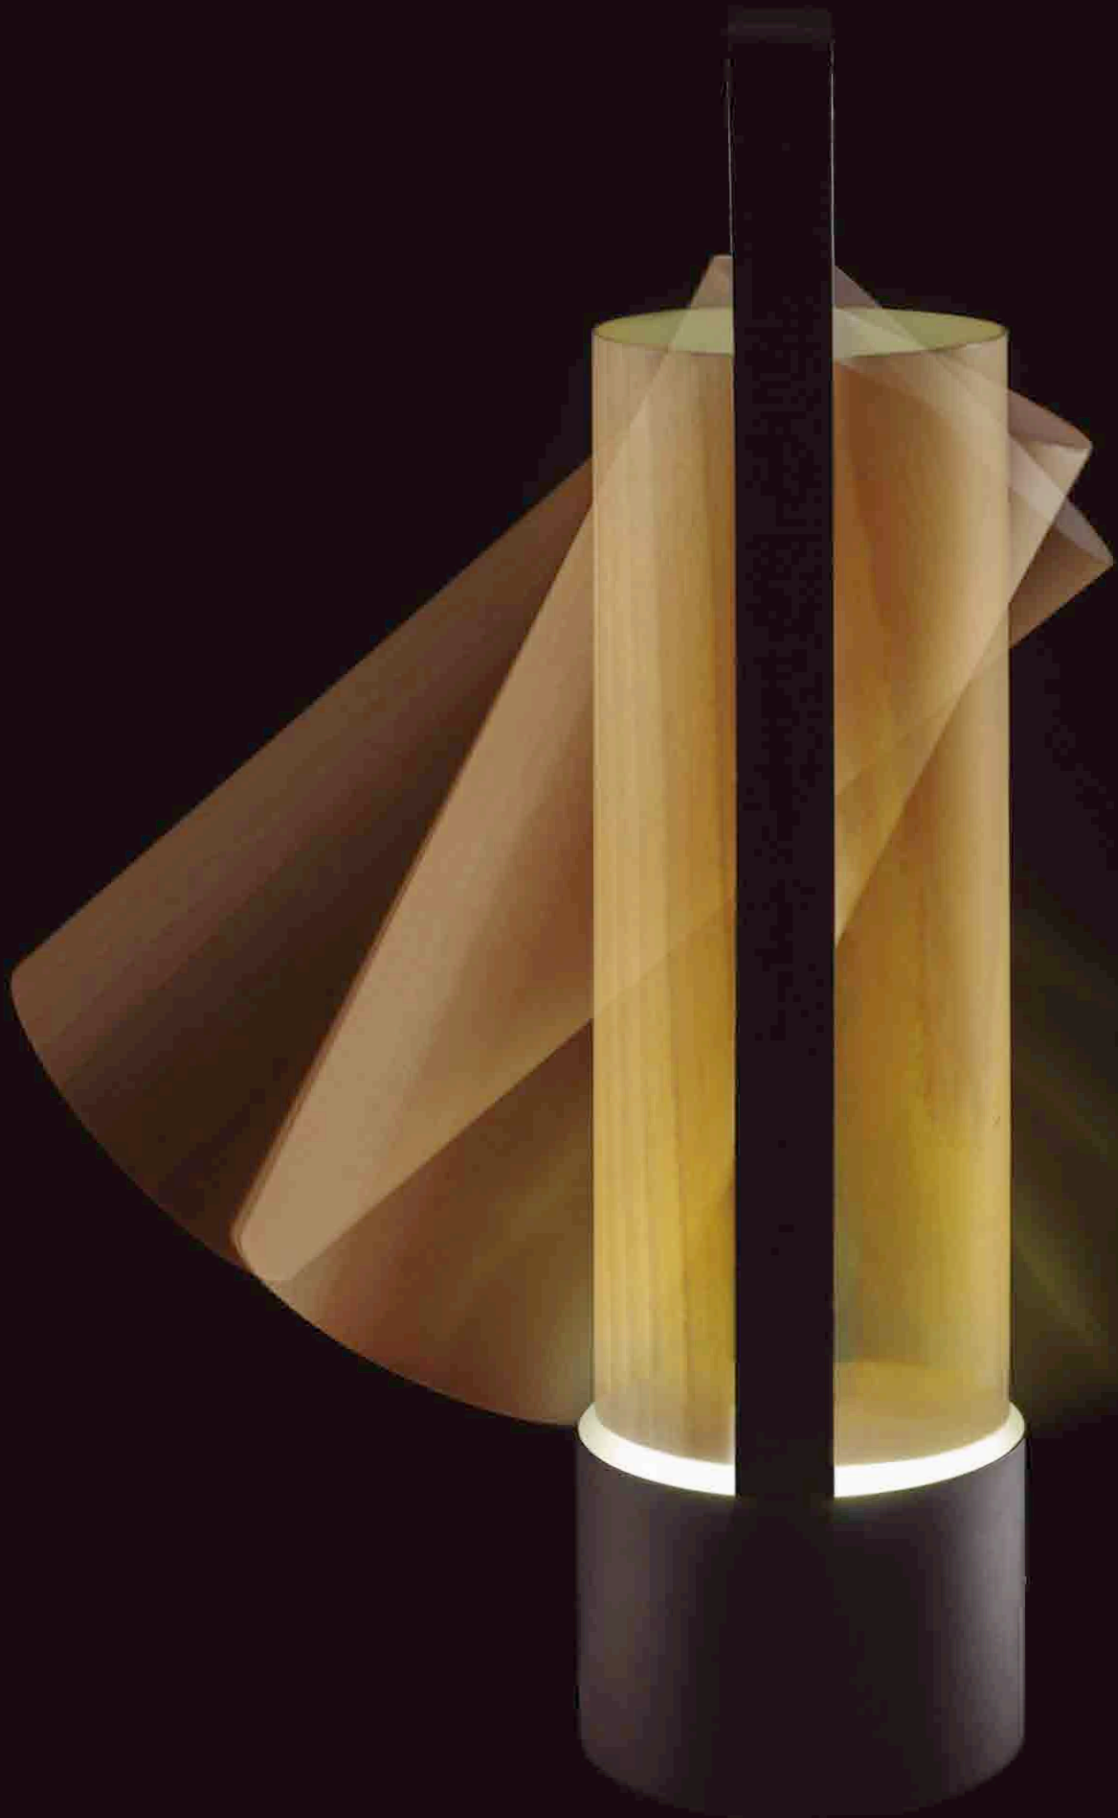

PKNK M LED-24

PIKNIK

TABLE

Ref. PKNK M LED
RECHARGEABLE LAMP

PKNK M LED-26

PLEG
YONOH CREATIVE STUDIO
WALL

TECHNICAL DATA
SEE PG. **551**

PLEG WALL