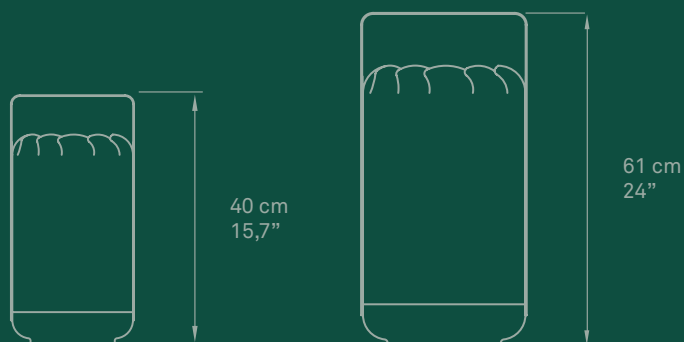

CHOU

SMALL/MEDIUM TABLE

Ref.
CHOU MPA
CHOU MMA