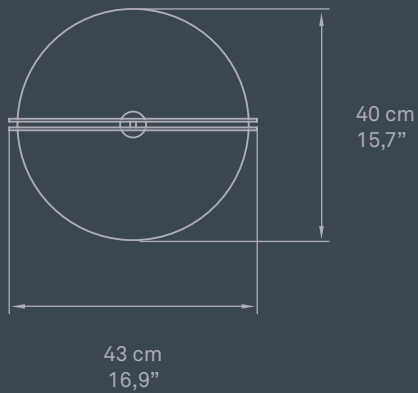

ICON

SUSPENSION

Ref. ICON S