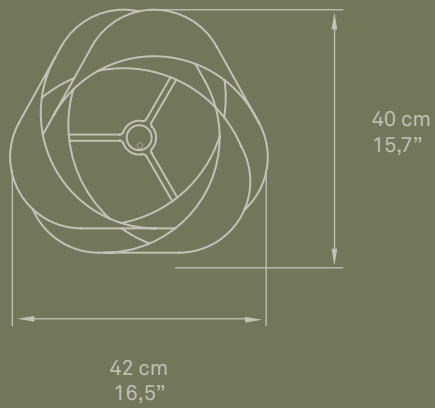

NUT SUSPENSION

Ref. NUT S