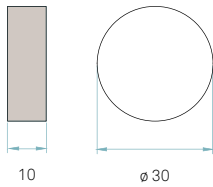

Frontal diffuser Matt satin acrylic
Back plate White metal enamel

LED Linear module
LED Integrated

WOOD SHADE COLORS

See pg. 525

G30 A LED

MEDIUM WALL, CEILING / Dimmable 0-10V

REFERENCE

G30 A LED DIMO-10V