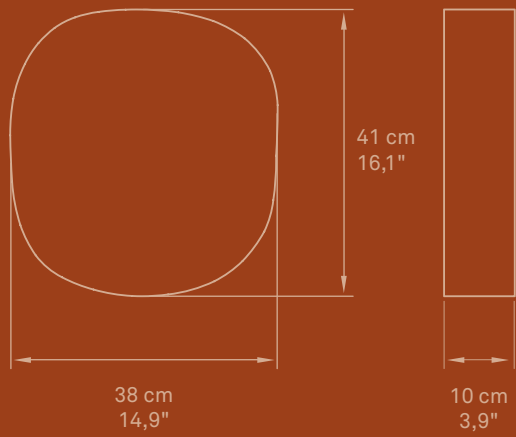

GUIJARROS

WALL & CEILING

Ref. G6 A LED