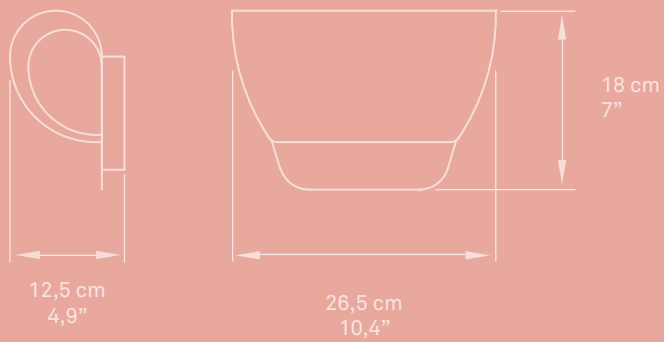

PLEG WALL

Ref. PLEG A