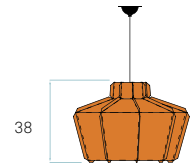

STCH S MOP MOPTI SUSPENSION

REFERENCE

STCH S MOP

CERTIFICATES

CE
Class I
230V
E27

COMPONENTS

Metal canopy Brushed Nickel
ø 10 cm - disc 14 cm
Electrical cable Transparent 2 m drop
BULBS (x1) - Not included

WOOD SHADE COLORS