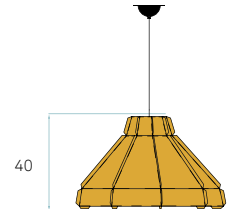

REFERENCE

STCH S DJN

CERTIFICATES

CE
Class I
230V
E27

COMPONENTS

Metal canopy Brushed Nickel
ø 10 cm - disc 14 cm
Electrical cable Transparent 2 m drop
BULBS (x1) - Not included

WOOD SHADE COLORS

STCH S BMK BAMAKO SUSPENSION