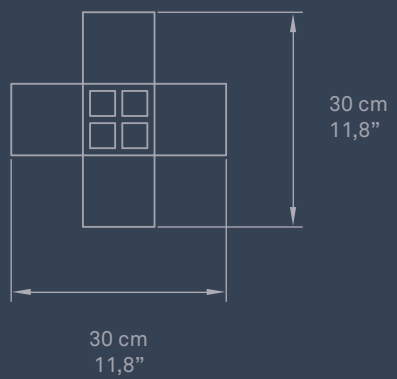

CARAMBOLA

TABLE

Ref. CAR M