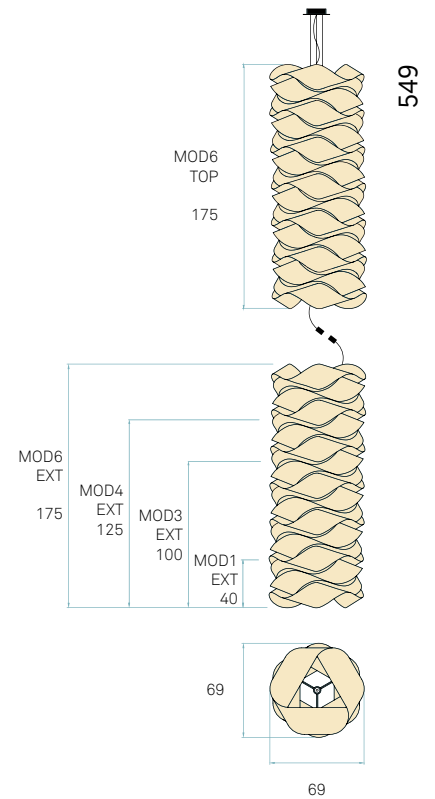

LINK MODULAR

by Ray Power & Mariví Calvo

LK MOD

CUSTOM LENGTH

REFERENCES

LK MOD6 TOP
LK MOD1 EXT
LK MOD3 EXT
LK MOD4 EXT
LK MOD6 EXT

CERTIFICATES

CE
Class I
230V
E27

COMPONENTS

Metal Tripod White Satin Enamel
Metal canopy (top module)
Brushed Nickel $\varnothing$ 14 cm - disc $\varnothing$ 20 cm
Electrical cable Transparent 2 m drop
Steel cable 3 x 2 m drop

BULBS (x No. MOD) - Not included

WOOD SHADE COLORS

See pg. 525

AWARDS

Chicago 2008

DESIGN PLUS

Germany 2007