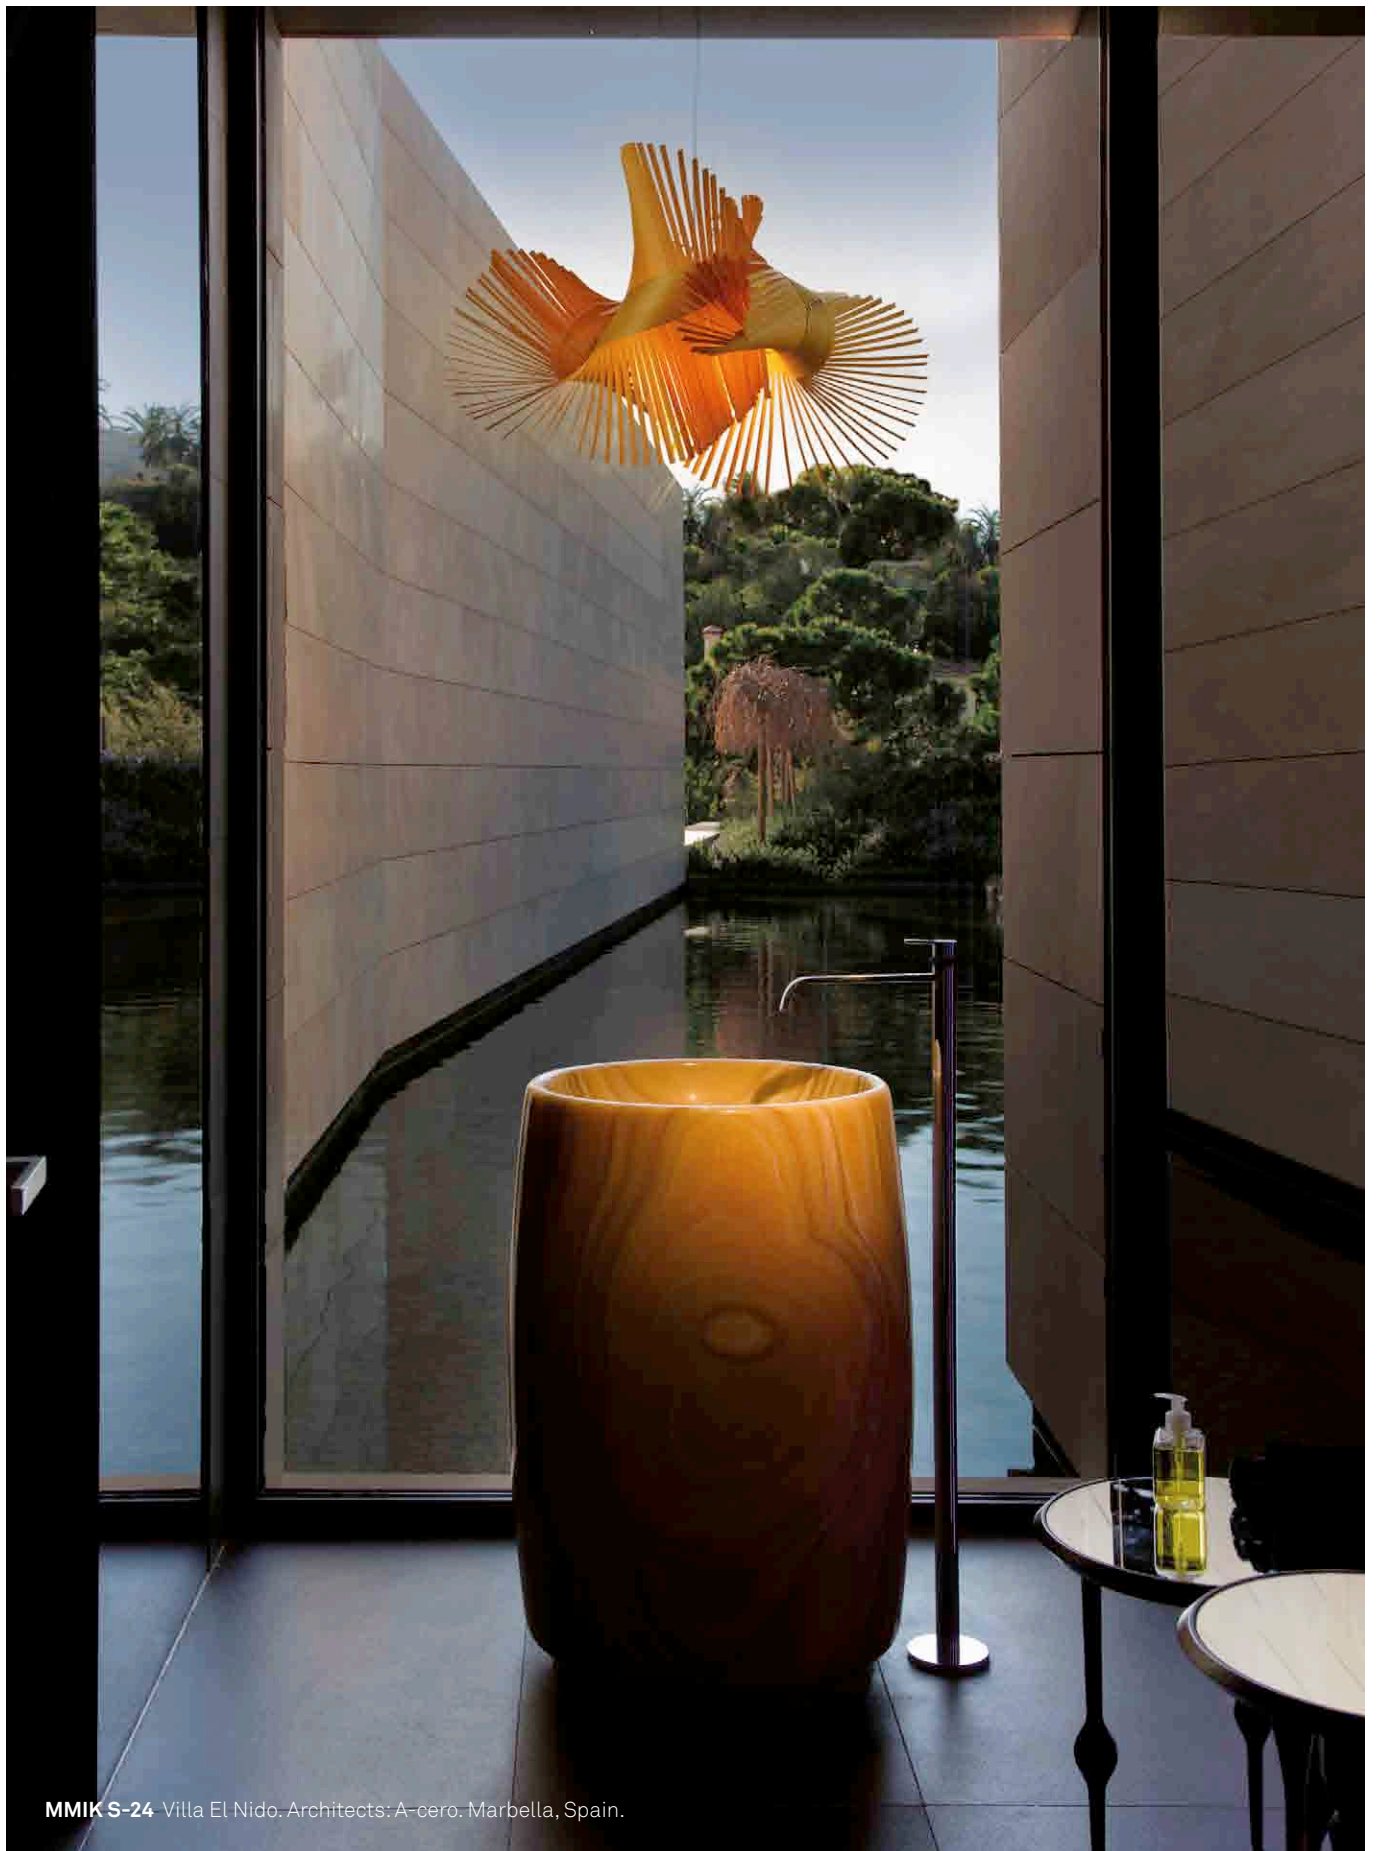

MMIK S-24 Villa El Nido. Architects: A-cero. Marbella, Spain.