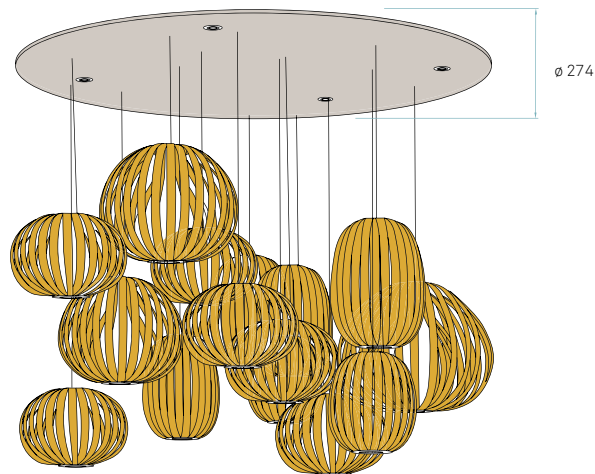

by Mariví Calvo

570

Ambient spotlights included in canopy

CUAD

by Burkhard Dämmer

Ambient spotlights included in canopy

All measurements are specified in centimetres

LINK MODULAR

by Ray Power & Mariví Calvo

572

Ambient spotlights included in canopy

POD & POPPY

by Burkhard Dämmer & Mariví Calvo

Ambient spotlights included in canopy

All measurements are specified in centimetres

SATURNIA