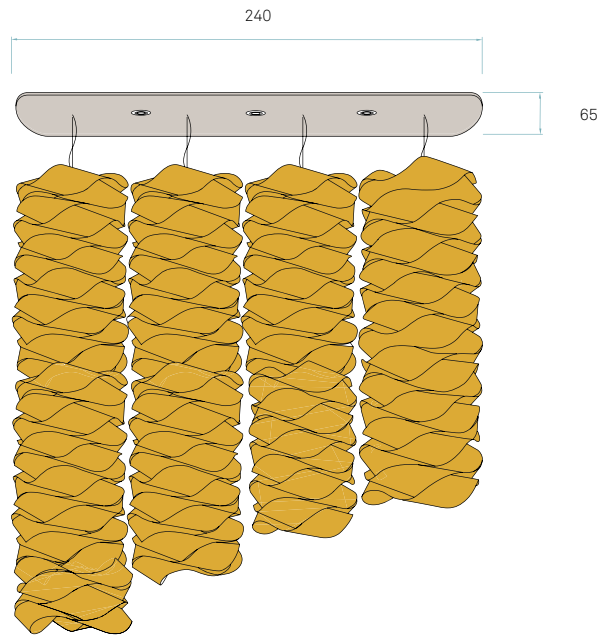

LINK MODULAR

by Ray Power & Mariví Calvo

572

Ambient spotlights included in canopy

POD & POPPY

by Burkhard Dämmer & Mariví Calvo