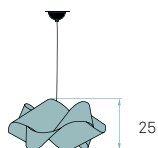

CE
Class I
230V
E27

COMPONENTS

Metal canopy Brushed Nickel
ø 10 cm - disc 14 cm
Electrical cable Transparent 2 m drop

BULBS (x1) - Not included

WOOD SHADE COLORS

See pg. 525

SWIRL

by Ray Power