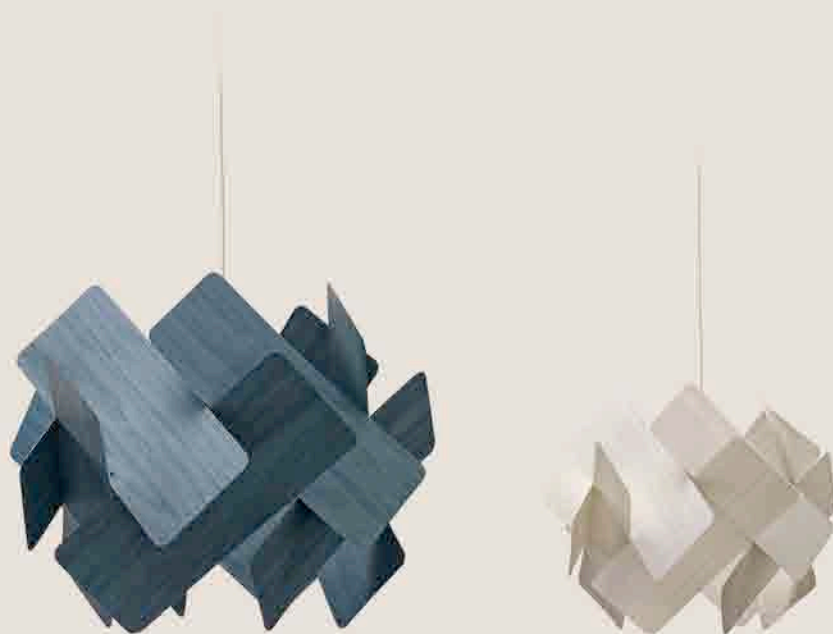

ESCAPE

RAY POWER

FAMILY

SUSPENSION

TECHNICAL DATA

SEE PG. **540**