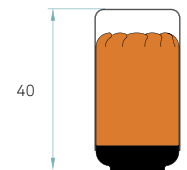

WOOD SHADE COLORS