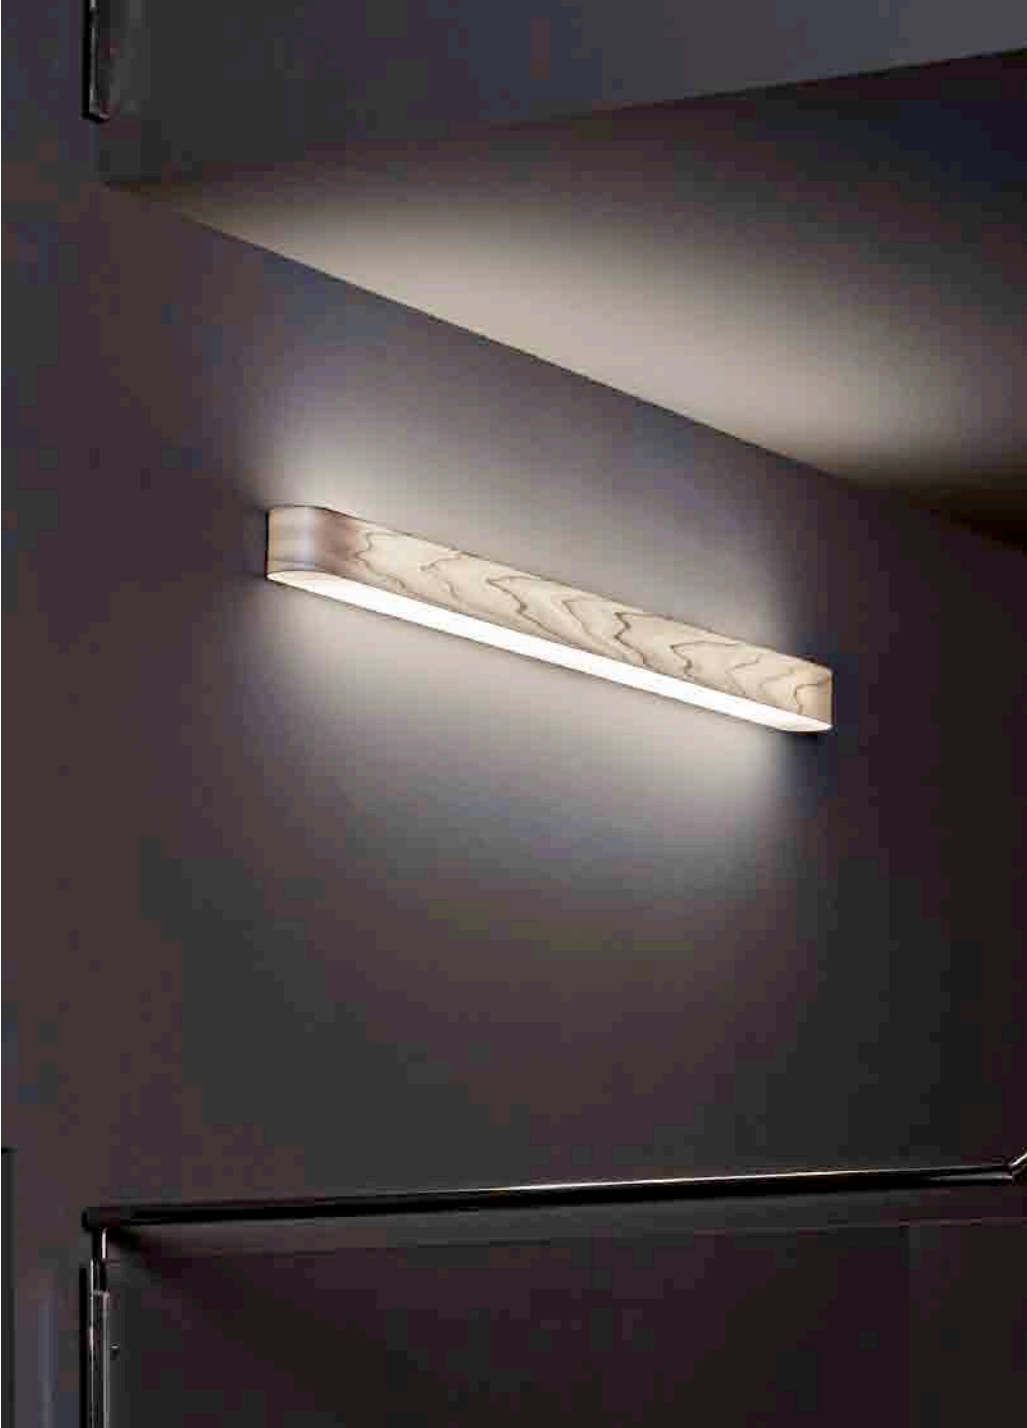

Ref. I SSL LED

153 cm
60,2"

ISSLED-21 Palau de Casavells. Art, Antiques, Design, Architecture. Girona, Spain.

I-CLUB SLIM WALL

Ref. I ASL LED

IASL LED-29 Le Meridien Hotel. Tarragona, Spain.

I ASL LED-29

IAG LED-25 Rabobank, Netherlands.

I-CLUB LARGE WALL & CEILING

Ref. I AG LED

I-CLUB WALL

Ref. I A LED

IA LED-21 Caro Hotel, Valencia, Spain.

I-CLUB

TABLE

Ref. I M LED