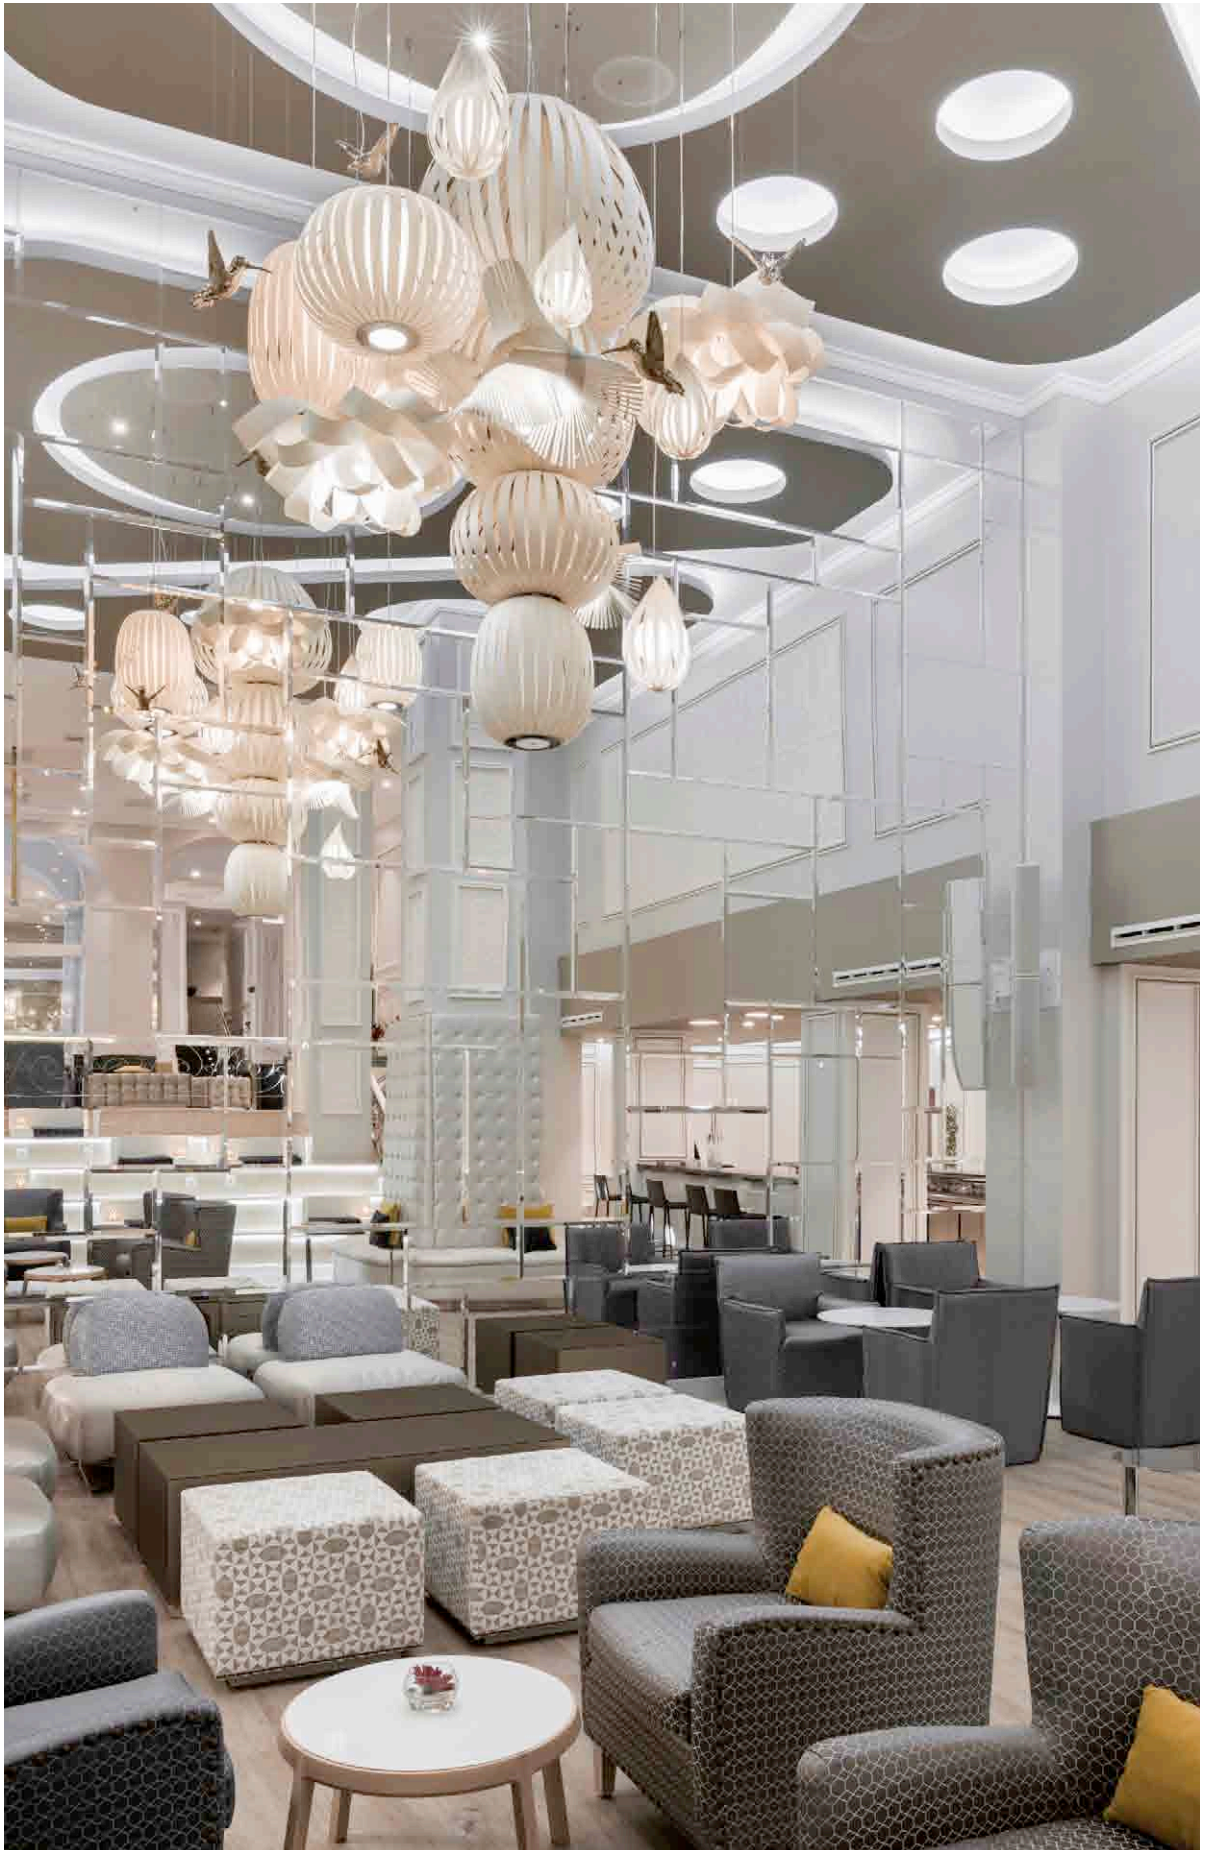

CLBO 15 LED-20

Project:
NH Abascal Hotel

Location:
Madrid

Architects:
Proffetional