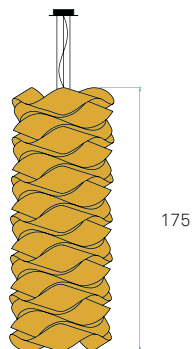

AWARDS

Chicago 2008

DESIGN PLUS

Germany 2007