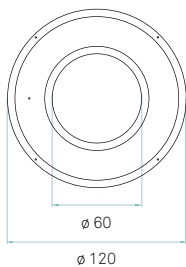

SAT SG LED

LARGE SUSPENSION / Dimmable 0-10V or Bluetooth

REFERENCES

SAT SG LED DIMO-10V
SAT SG LED DIMBT

CERTIFICATES

CE
Class I
120V - 277V
LED

COMPONENTS

Metal driver canopy Brushed Nickel ø 23 cm
Electrical cable Transparent 2 m drop
Steel cable 4 x 2 m drop
Top diffuser Black or White
Bottom diffuser Matt satin acrylic

LED Linear Module
LED Integrated

WOOD SHADE COLORS

See pg. 525