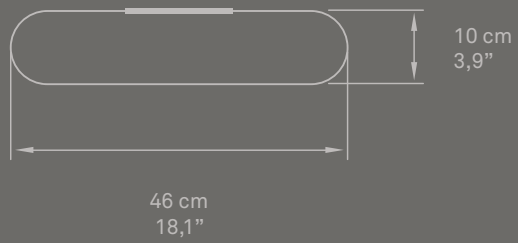

I-CLUB WALL

Ref. I A LED