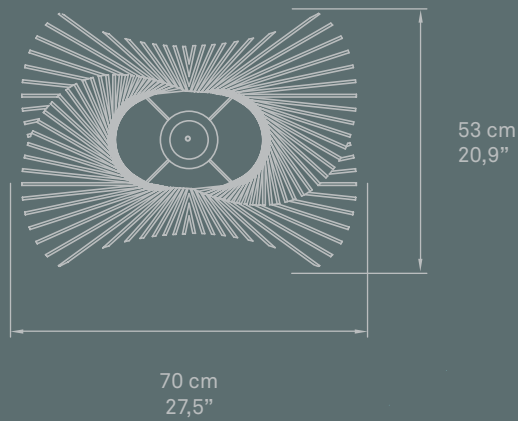

MINIMIKADO

SUSPENSION

Ref. MMIK S