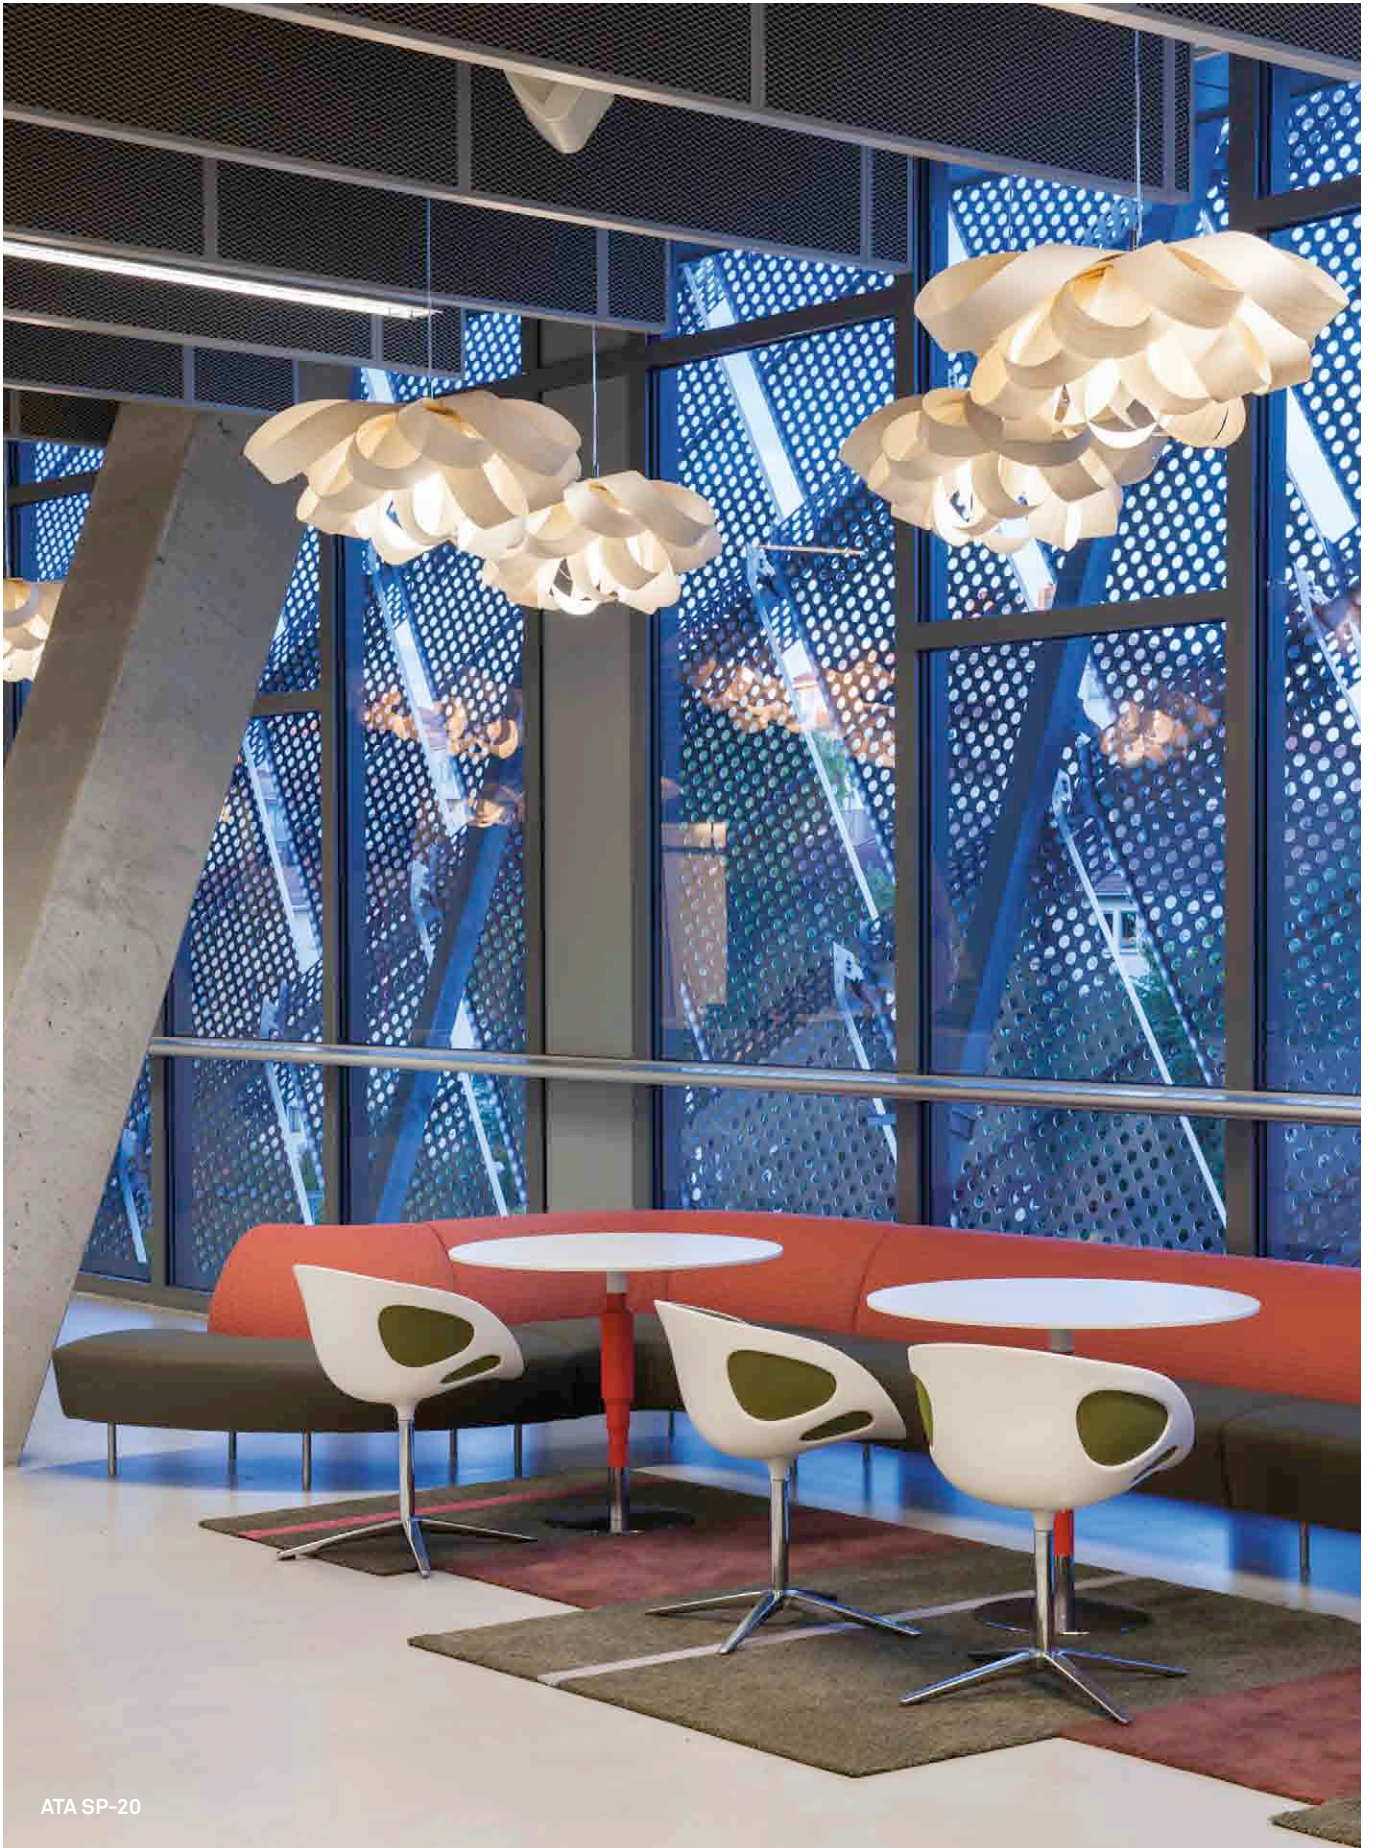

Photography:
Brett Boardman

ATA SP-20

Project:
Tele2 Arena
stadium

Location:
Sweden

**Interior
Designers:**
InPut interior

AIR

RAY POWER

FAMILY