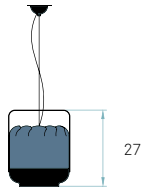

536

ø 21,5

CHOU SPA SMALL TALL SUSPENSION

REFERENCE

CHOU SPA

CERTIFICATES

CE
Class I
230V
E27

COMPONENTS

Metal canopy Brushed Nickel
ø 10 cm - disc 14 cm
Electrical cable Transparent 2 m drop
Steel cable 2 m drop
Bottom difuser Matt satin acrylic
Base & Handle Matt black metal

BULBS (x1) - Not included

WOOD SHADE COLORS

See pg. 525

ø 21,5

CHOU SPB SMALL SHORT SUSPENSION

REFERENCE

CHOU SPB

CERTIFICATES

CE
Class I
230V
E27

COMPONENTS

Metal canopy Brushed Nickel
ø 10 cm - disc 14 cm
Electrical cable Transparent 2 m drop
Steel cable 2 m drop
Bottom difuser Matt satin acrylic
Base & Handle Matt black metal

BULBS (x1) - Not included

WOOD SHADE COLORS

See pg. 525

ø 30,5

CHOU SMA MEDIUM TALL SUSPENSION

REFERENCE

CHOU SMA

CERTIFICATES

CE
Class I
230V
E27

COMPONENTS

Metal canopy Brushed Nickel
ø 10 cm - disc 14 cm
Electrical cable Transparent 2 m drop
Steel cable 2 m drop
Bottom difuser Matt satin acrylic
Base & Handle Matt black metal

BULBS (x1) - Not included

WOOD SHADE COLORS

See pg. 525