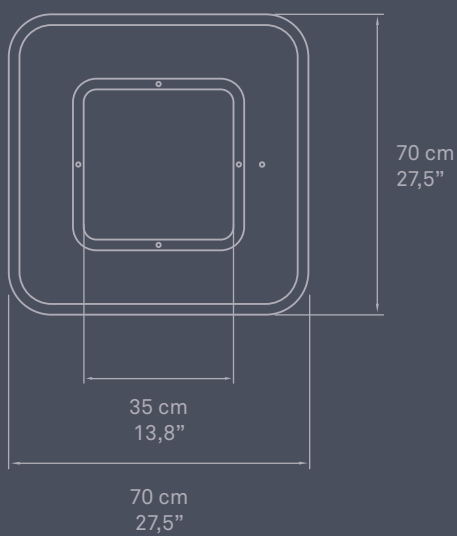

CUAD SUSPENSION

Ref. CUAD SM LED