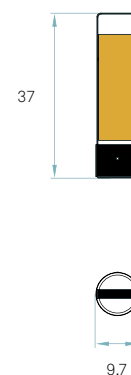

WOOD SHADE COLORS

AWARDS

Germany 2016