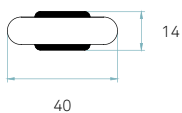

I M LED

TABLE