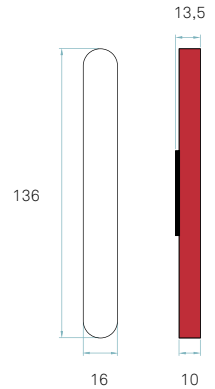

I AG LED

LARGE WALL, CEILING / Dimmable 0-10V or Bluetooth

REFERENCES

I AG LED DIM0-10V
I AG LED DIMBT

CERTIFICATES

CE
Class I
120V-277V
LED

COMPONENTS

Frontal diffuser Matt satin acrylic
Back plate Chrome

LED Linear module
LED Integrated

WOOD SHADE COLORS

545

I ASL LED

WALL, CEILING SLIM / Dimmable 0-10V

REFERENCE

I ASL LED DIM0-10V

CERTIFICATES

CE
Class I
120V-277V
LED

COMPONENTS

Bottom & Upper diffuser Matt satin acrylic
Back plate White metal enamel

LED Linear module
LED Integrated

WOOD SHADE COLORS

I SSL LED

SLIM SUSPENSION / Dimmable 0-10V or Bluetooth

REFERENCES

I SSL LED DIM0-10V
I SSL LED DIMBT

CERTIFICATES

CE
Class I
120V - 277V
LED

COMPONENTS

Metal driver canopy Brushed Nickel
50 x 11,5 x 5 cm
Electrical cable Transparent 2 m drop
Steel cable 2 x 2 m drop
Top diffuser Black or White
Bottom difuser Matt satin acrylic

LED Linear Module
LED Integrated

WOOD SHADE COLORS