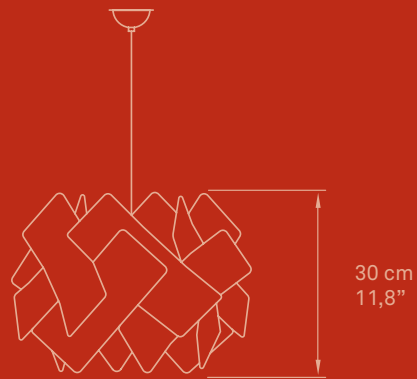

ESCAPE

SMALL SUSPENSION

Ref. SC SP