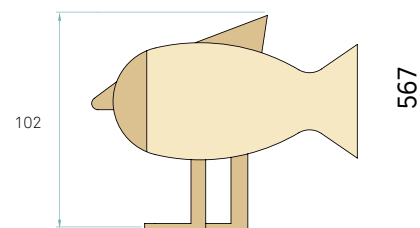

FISH

by Isidro Ferrer & LZFLab

FSH LS LED LIFE SIZE FLOOR

REFERENCE

FSH LS LED

CERTIFICATES

CE

Class III

LED

COMPONENTS

Wood Oak & Birch

LED Linear Module
LED Integrated

WOOD SHADE COLORS

See pg. 525