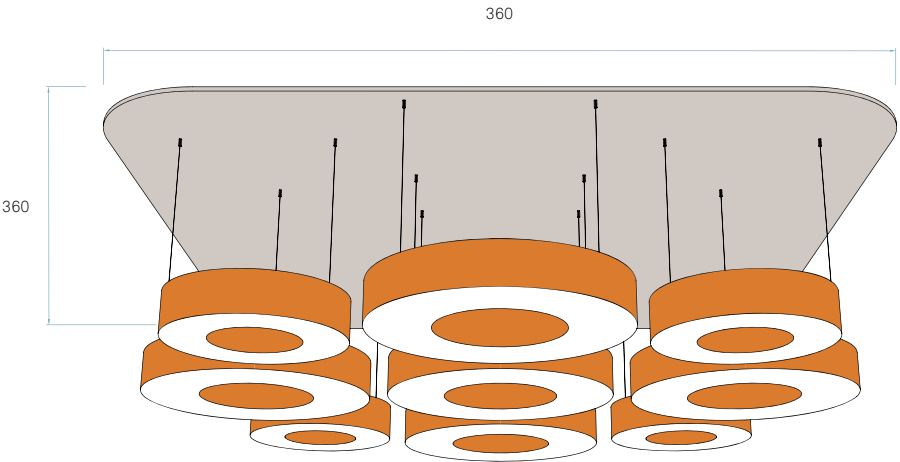

SATURNIA

by Oskar Cerezo

573