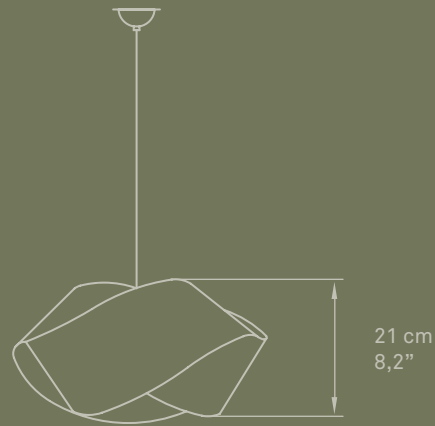

NUT SUSPENSION

Ref. NUT S