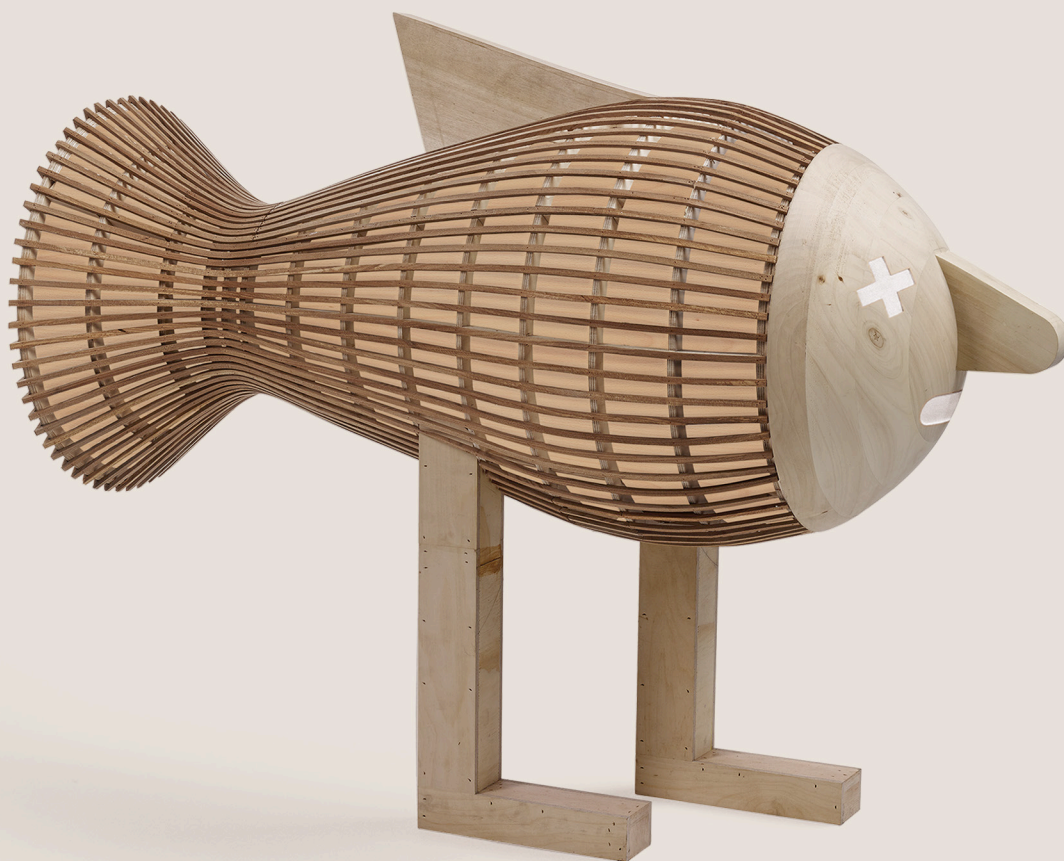

FISH

ISIDRO FERRER
FLOOR

TECHNICAL DATA
SEE PG. **567**