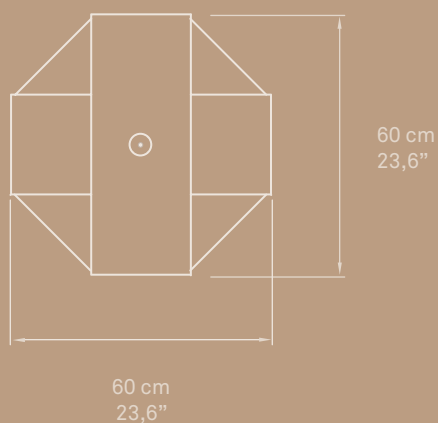

DOMO SUSPENSION

Ref. DMO SG