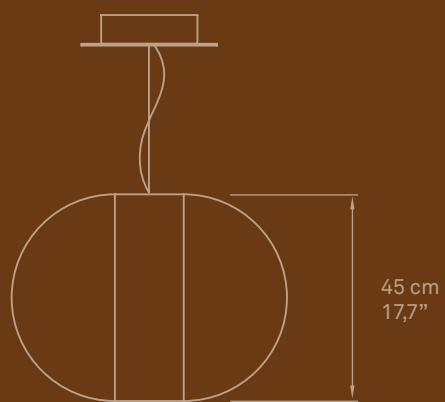

CARAMBOLA

MEDIUM SUSPENSION

Ref. CAR SM