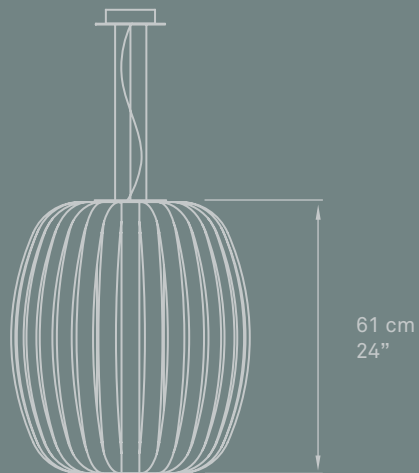

POD

MEDIUM SUSPENSION

Ref. POD SM

POPPY

SMALL SUSPENSION

Ref. POPY SP

ø 63 cm
ø 24,8"

POPPY