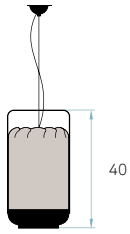

COMPONENTS

Diffuser Matt white satin acrylic
Top plate White or Black

LED String
LED Integrated

WOOD SHADE COLORS

METAL OUTER SHELL

- W - Matt White
- BK - Matt Black

536

ø 21,5