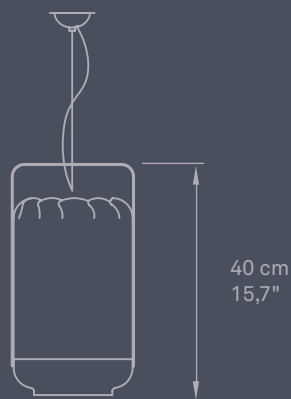

CHOU

SMALL/MEDIUM SUSPENSION

Ref.
CHOU SPA
CHOU SMA