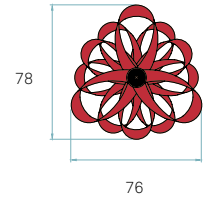

ATA SP SMALL SUSPENSION

REFERENCE

ATA SP

CERTIFICATES

CE
Class I
230V
E27

COMPONENTS

Metal canopy Brushed Nickel
ø 10 cm - disc 14 cm
Electrical cable Transparent 2 m drop
Steel cable 2 m drop

BULBS (x1) - Not included

WOOD SHADE COLORS

See pg. 525

AWARDS

HD Las Vegas 2011

World Architecture Award 2011