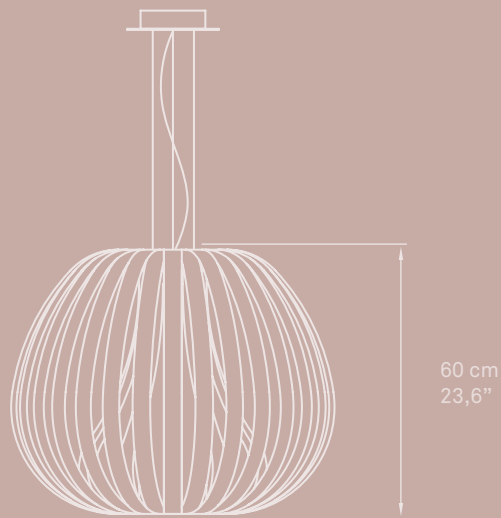

POPPY

MEDIUM SUSPENSION

Ref. POPY SM