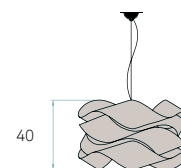

LK P

FLOOR / Non dimmable or Dimmable

REFERENCES

LK P
LK P DIM

CERTIFICATES

CE
Class II
230V
E27

COMPONENTS

Base & Stem Chrome
Metal Tripod Chrome
Cord and plug with on/off or dimming switch Transparent 185 cm
Required Shade to base mount
Difficulty: * * * * *

BULBS (x1) - Not included

WOOD SHADE COLORS

AWARDS

Chicago 2008

DESIGN PLUS

Germany 2007

547

LK SP

SMALL SUSPENSION

REFERENCE

LK SP

CERTIFICATES

CE
Class I
230V
E27

COMPONENTS

Metal Tripod White Satin Enamel
Metal canopy Brushed Nickel
ø 10 cm - disc 14 cm
Electrical cable Transparent 2 m drop

BULBS (x1) - Not included

WOOD SHADE COLORS

AWARDS

Chicago 2008

DESIGN PLUS

Germany 2007

LK SG

LARGE SUSPENSION

REFERENCE

LK SG

CERTIFICATES

CE
Class I
230V
E27

COMPONENTS

Metal Tripod White Satin Enamel
Metal canopy Brushed Nickel
ø 10 cm - disc 14 cm
Electrical cable Transparent 2 m drop
Steel cable 2 m drop

BULBS (x1) - Not included

WOOD SHADE COLORS

AWARDS

Chicago 2008

DESIGN PLUS

Germany 2007