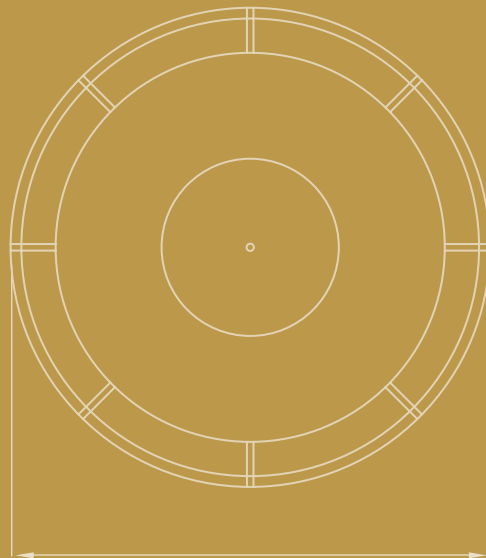

KIM

LARGE SUSPENSION

Ref. KIM SG LED