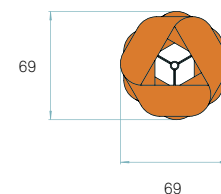

LK P

FLOOR / Non dimmable or Dimmable

REFERENCES

LK P
LK P DIM

CERTIFICATES

CE
Class II
230V
E27

COMPONENTS

Base & Stem Chrome
Metal Tripod Chrome
Cord and plug with on/off or dimming switch Transparent 185 cm
Required Shade to base mount
Difficulty: * * * * *

BULBS (x1) - Not included

WOOD SHADE COLORS

AWARDS

Chicago 2008

DESIGN PLUS

Germany 2007

547

LK SP

SMALL SUSPENSION

REFERENCE

LK SP

CERTIFICATES

CE
Class I
230V
E27

COMPONENTS

Metal Tripod White Satin Enamel
Metal canopy Brushed Nickel
ø 10 cm - disc 14 cm
Electrical cable Transparent 2 m drop

BULBS (x1) - Not included

WOOD SHADE COLORS

AWARDS

Chicago 2008

DESIGN PLUS

Germany 2007

LK SG

LARGE SUSPENSION

REFERENCE

LK SG

CERTIFICATES

CE
Class I
230V
E27

COMPONENTS

Metal Tripod White Satin Enamel
Metal canopy Brushed Nickel
ø 10 cm - disc 14 cm
Electrical cable Transparent 2 m drop
Steel cable 2 m drop

BULBS (x1) - Not included

WOOD SHADE COLORS

AWARDS

Chicago 2008

DESIGN PLUS

Germany 2007