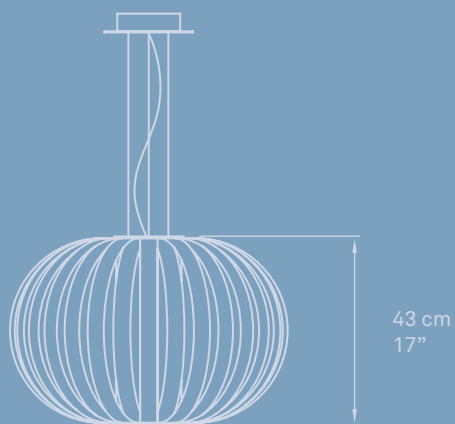

POD

MEDIUM SUSPENSION

Ref. POD SM

POPPY

SMALL SUSPENSION

Ref. POPY SP

ø 63 cm
ø 24,8"

POPPY