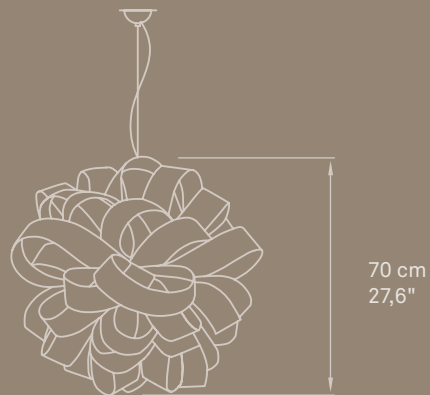

TECHNICAL DATA

SEE PG. **531**

ATA SB-20 Palau de Casavells. Art, Antiques, Design, Architecture. Girona, Spain.

AGATHA SUSPENSION BALL

Ref. ATA SB

ATA SB-20 Villa El Nido. Architects: A-cero. Marbella, Spain.