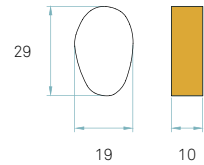

G2 A LED

SMALL WALL, CEILING / Dimmable 0-10V

REFERENCE

G2 A LED DIMO-10V

COMPONENTS

Frontal diffuser Matt satin acrylic
Back plate White metal enamel

CERTIFICATES

CE
Class I
120V-277V
LED

LED Linear module
LED Integrated

WOOD SHADE COLORS