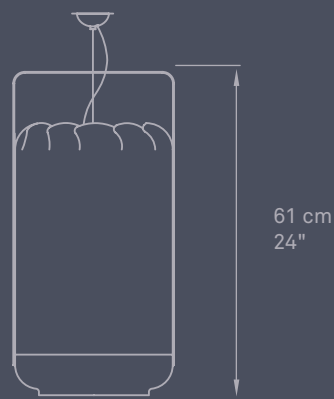

CHOU

SMALL/MEDIUM SUSPENSION

Ref.
CHOU SPA
CHOU SMA