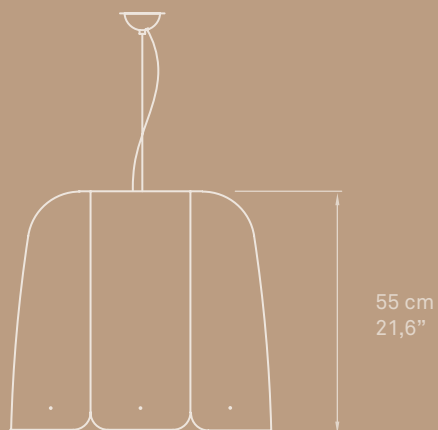

DOMO SUSPENSION

Ref. DMO SG