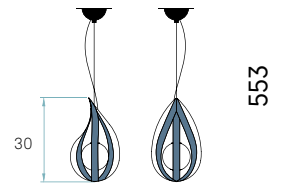

RDROP SP

SMALL SUSPENSION

REFERENCE

RDROP SP

CERTIFICATES

CE
Class I
230V
G9

COMPONENTS

Metal canopy Brushed Nickel
ø 10 cm - disc 14 cm
Electrical cable Transparent 2 m drop
Steel cable 2 m drop
Diffuser Frosted Glass

BULBS (x1) - Not included

WOOD SHADE COLORS