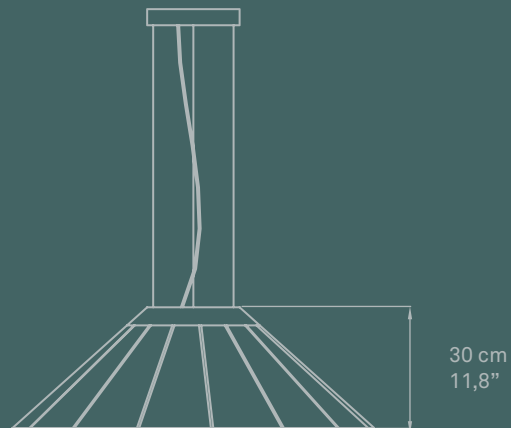

BANGA

MEDIUM SUSPENSION

Ref. BNGA SM LED