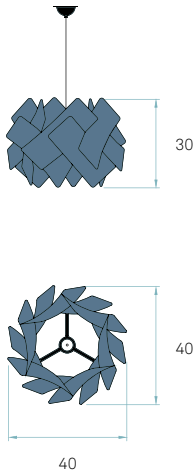

Metal canopy Brushed Nickel
ø 10 cm - disc 14 cm
Electrical cable Transparent 2 m drop
Steel cable 2 m drop

BULBS (x1) - Not included

WOOD SHADE COLORS

See pg. 525

ESCAPE

by Ray Power

540

SC SP SMALL SUSPENSION