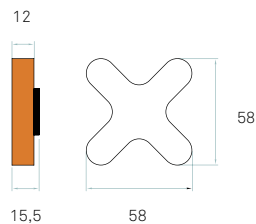

WOOD SHADE COLORS

See pg. 525