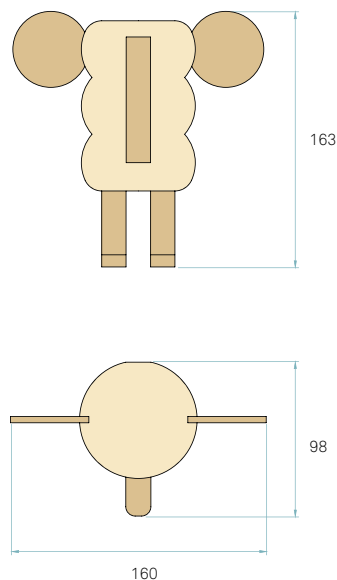

ELEPHANT

by Isidro Ferrer & LZF Lab

ELE LS LED LIFE SIZE FLOOR

REFERENCE

ELE LS LED

CERTIFICATES

CE
Class III
LED

COMPONENTS

Wood Oak & Birch

LED Linear Module
LED Integrated

WOOD SHADE COLORS

See pg. 525

AWARDS

Chicago 2015