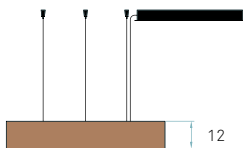

Base & Handle Matt black metal
Cord and plug with on/off or
dimming switch Black 125 cm

BULBS (x1) - Not included

WOOD SHADE COLORS

See pg. 525

CUAD

by Burkhard Dämmer

CUAD SM LED

MEDIUM SUSPENSION / Dimmable 0-10V or Bluetooth