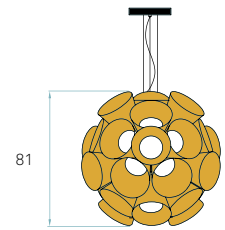

DANDELION

by Burkhard Dämmer

DDLN S LED

SUSPENSION / Dimmable 0-10V or Bluetooth

REFERENCES

DDLN S LED DIMO-10V
DDLN S LED DIMBT

CERTIFICATES

CE
Class I
120V - 277V
LED

COMPONENTS

Metal driver canopy Brushed Nickel ø 28 cm
Electrical cable Transparent 2 m drop
Steel cable 3 x 2 m drop
Diffuser Matt satin acrylic
Required Shade mount required
Difficulty: ★ ★ ★ ★ *

LED COB
LED Integrated

WOOD SHADE COLORS

See pg. 525

AWARDS

Chicago 2015

Germany 2017