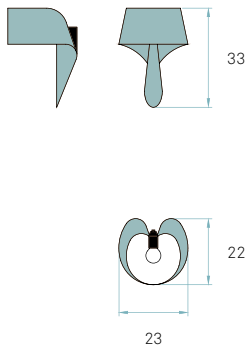

AIR A

WALL

REFERENCE

AIR A

CERTIFICATES

CE
Class I
230V
E14

COMPONENTS

Back plate Chrome

BULBS (x1) - Not included

WOOD SHADE COLORS

See pg. 525

AWARDS

Chicago 2009

ASTERISCO

by Cuatro Cuatros