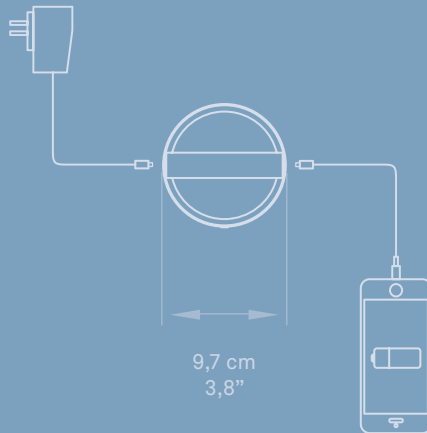

PIKNIK

TABLE

Ref. PKNK M LED
RECHARGEABLE LAMP