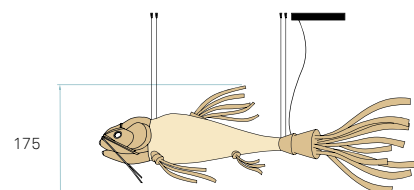

WOOD SHADE COLORS

See pg. 525