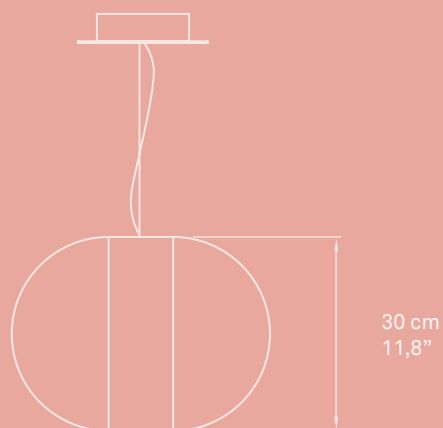

CARAMBOLA

SMALL SUSPENSION

Ref. CAR SP