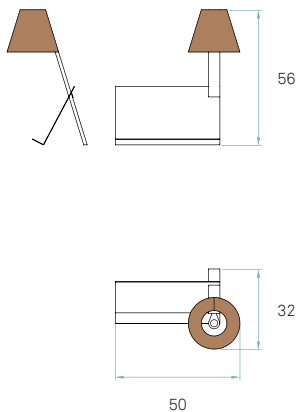

AST M

TABLE

REFERENCES

AST M W
AST M AL

CERTIFICATES

CE
Class II ☐
230V
E14

COMPONENTS

Base
W - Matt White Enamel
AL - Satin Aluminium

Stem Natural Oak

Cord and plug with on/off switch
Red cloth cord 132 cm

Required Shade to base mount
Difficulty: ★ ★ ★ ★

BULBS (x1) - Not included

WOOD SHADE COLORS

See pg. 525

AWARDS

Chicago 2015

Germany 2015