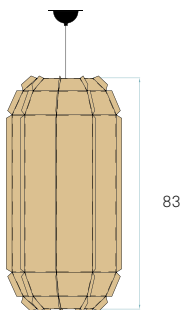

STITCHES

by Burojet

560

83

ø 38

STCH S TBTU TOMBUCTÚ SUSPENSION

REFERENCE

STCH S TBTU

CERTIFICATES

CE
Class I
230V
E27

COMPONENTS

Metal canopy Brushed Nickel
ø 10 cm - disc 14 cm
Electrical cable Transparent 2 m drop

BULBS (x1) - Not included

WOOD SHADE COLORS

See pg. 525