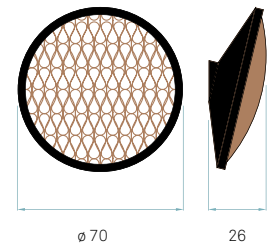

WOOD SHADE COLORS

METAL OUTER SHELL

- W - Matt White
- BK - Matt Black