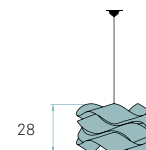

LK P

FLOOR / Non dimmable or Dimmable

REFERENCES

LK P
LK P DIM

CERTIFICATES

CE
Class II
230V
E27

COMPONENTS

Base & Stem Chrome
Metal Tripod Chrome
Cord and plug with on/off or dimming switch Transparent 185 cm
Required Shade to base mount
Difficulty: * * * * *

BULBS (x1) - Not included

WOOD SHADE COLORS

AWARDS

Chicago 2008

DESIGN PLUS

Germany 2007

547

LK SP

SMALL SUSPENSION

REFERENCE

LK SP

CERTIFICATES

CE
Class I
230V
E27

COMPONENTS

Metal Tripod White Satin Enamel
Metal canopy Brushed Nickel
ø 10 cm - disc 14 cm
Electrical cable Transparent 2 m drop

BULBS (x1) - Not included

WOOD SHADE COLORS

AWARDS

Chicago 2008

DESIGN PLUS

Germany 2007

LK SG

LARGE SUSPENSION

REFERENCE

LK SG

CERTIFICATES

CE
Class I
230V
E27

COMPONENTS

Metal Tripod White Satin Enamel
Metal canopy Brushed Nickel
ø 10 cm - disc 14 cm
Electrical cable Transparent 2 m drop
Steel cable 2 m drop

BULBS (x1) - Not included

WOOD SHADE COLORS

AWARDS

Chicago 2008

DESIGN PLUS

Germany 2007