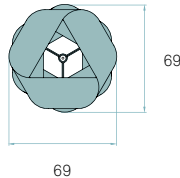

BULBS (x4) - Not included

WOOD SHADE COLORS

See pg. 525

AWARDS

Chicago 2008

DESIGN PLUS

Germany 2007

LK6 S 6 SUSPENSION