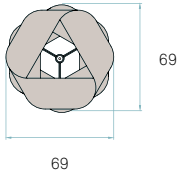

LINK CHAIN

by Ray Power & Mariví Calvo

548