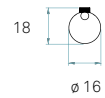

WOOD SHADE COLORS