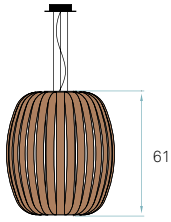

POD & POPPY

by Burkhard Dämmer

552

61