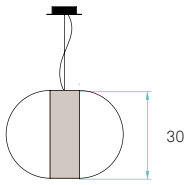

CARAMBOLA

by Oskar Cerezo

534

CAR SP LED

SMALL SUSPENSION / Dimmable 0-10V or Bluetooth

REFERENCES

CAR SP LED DIMO-10V
CAR SP LED DIMBT

CERTIFICATES

CE
Class I
120V-277V
LED

COMPONENTS

Metal driver canopy Brushed Nickel
ø 14 cm - disc ø 20 cm
Electrical cable Transparent 2 m drop
Steel cable 2 m drop
Diffuser Matt satin acrylic

LED Linear module
LED Integrated

WOOD SHADE COLORS

See pg. 525