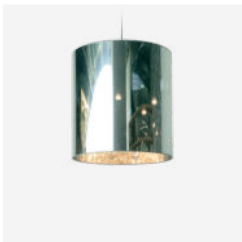

OUTDOOR USE

No

CABLE LENGTH

1000cm | 393.7"

Light Shade Shade

JURGEN BEY, 1999

Light Shade Shade is a one way mirror that reflects its environment as well as concealing the chandelier within. When the light is turned on, the 'Light Shade Shade' reveals its unforeseen identity and projects the former beauty that lies within.