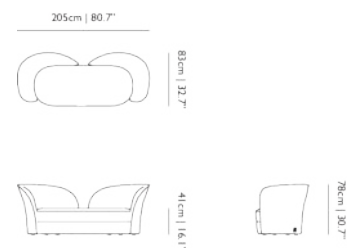

SEATING CAPACITY

2