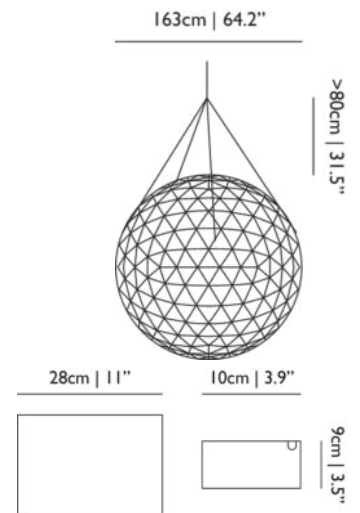

Model: **RAIMOND II, R163**

Raimond II, R163 10 MTR CABLE

8718282359915

€ 27.017 In stock

MATERIAL DESCRIPTION
Stainless Steel Sphere (indoor use, not resistant to marine environments) with PMMA lenses

LIGHTSOURCE INCLUDED
Yes

INPUT VOLTAGE
120-250V

LAMPHOLDER
LED (Solid state)

CABLE LENGTH
1000cm | 393.7"

COLOUR TEMPERATURE
2500 K (max)

LIGHT OUTPUT
5596 lm

OUTDOOR USE
No

NUMBER OF LIGHTSOURCES
812

MAX POWER CONSUMPTION
81W

CABLE COLOUR
Transparent with tinned cores

CANOPY
White metal rectangle

CRI
92

DIMMING & LIGHTING CONTROL
DALI dt6, Mains / ELV dimming is not possible