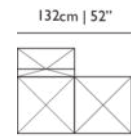

ADDITIONAL

A modular sofa system that will befriend any interior. Design your own BFF Sofa and find out exact measurements with our configurator: <https://www.mooodi.com/bff-sofa>

OUTDOOR USE

No

SEAT HEIGHT

36cm | 14.2"

SEAT WIDTH

135cm | 53.1"