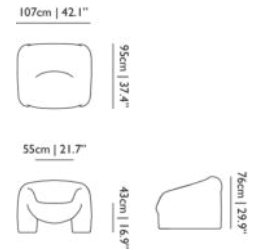

MATERIAL DESCRIPTION
Moulded foam on metal frame

OUTDOOR USE
No

SEAT HEIGHT
43cm | 16.9" to 38cm | 15"

SEAT WIDTH
55cm | 21.7"

HEIGHT ARMREST
53cm | 20.9" to 67cm | 26.4"

SEATING CAPACITY
1

Kiss Lounge Chair *New*