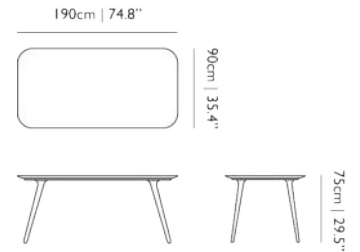

MATERIAL DESCRIPTION
Solid oak

OUTDOOR USE
No

THICKNESS TABLETOP
6cm | 2.4"

SEATS
4