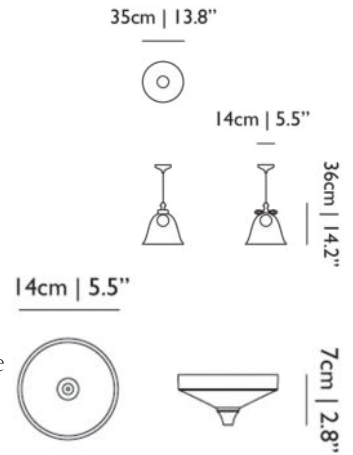

MATERIAL DESCRIPTION
Mouth blown glass, ceramic bow.

OUTDOOR USE
No

NUMBER OF LIGHTSOURCES
1

INPUT VOLTAGE
240V

MAX POWER CONSUMPTION
60W

LAMPHOLDER
G9

CABLE COLOUR
Transparent with tinned cores

CABLE LENGTH
400cm | 157.5"; 1000cm | 393.7"

CANOPY
Bell Lamp Gold Canopy Gold; Bell Lamp Gold Canopy

DIMMING & LIGHTING CONTROL
Mains dimmable with compatible light source