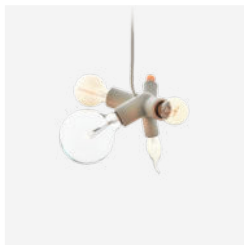

Cluster Lamp

JOEL DEGERMARK, 2004

Joel Degemark's Cluster Lamp is not just a fun eye-catcher that lights up your home. The fun begins before you put it in place. The Cluster Lamp comes without light sources, meaning you can get creative and design a unique lamp that fully suits your interior. The lamp gives room to five light sources of your choice. Big bulbs, small bulbs, coloured glass, frosted glass, round bulbs, flame bulbs, tubular bulbs, etc. The possibilities and combinations are endless. Let your imagination fly and create your own unique Cluster Lamp!

Model: **CLUSTERLAMP**

Clusterlamp, white

8718282299471

€ 380 In stock

Clusterlamp, white, 10 MTR

8718282299525

€ 483 6W

MATERIAL DESCRIPTION
Polyester housing around metal frame

ADDITIONAL
Lightsources not included.

OUTDOOR USE
No

RECOMMENDED LIGHTSOURCE
60W MAX E27, 40W MAX E14, 15W MAX E14

NUMBER OF LIGHTSOURCES
5

INPUT VOLTAGE
220-240V

MAX POWER CONSUMPTION
115W

LAMPHOLDER
E27, E14 and E14

CABLE COLOUR
White

CABLE LENGTH
400cm | 157.5"; 1000cm | 393.7"

CANOPY
Pebble II White, ABS

DIMMING & LIGHTING CONTROL
Mains dimmable with compatible light source