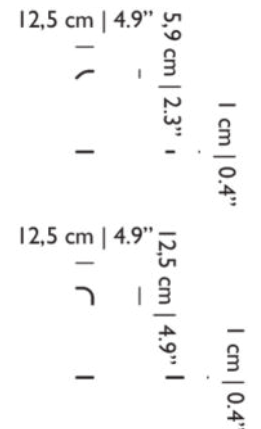

OUTDOOR USE

No

Model: HERACLEUM III ENDLESS BEND 90

Heracleum Endless, bend 90°, copper	MOLHEREB90CA	€ 113	5W
Heracleum Endless, bend 90°, green	8718282374895	€ 113	5W
Heracleum Endless, bend 90°, nickel	MOLHEREB90NA	€ 113	5W
Heracleum Endless, bend 90°, white	8718282362687	€ 113	5W