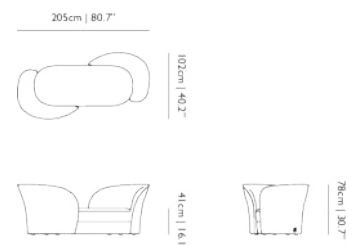

MATERIAL DESCRIPTION

Wood and steel frame, foam over steel springs

OUTDOOR USE

SEATING CAPACITY

2

Amami

LORENZA BOZZOLI, 2016

An elegant and comfortable sofa dressed in heart-warming velvet, softly floating on long sensuous fringes that decorate and enhance it, producing a fresh breeze of lightness all around the room: this is Amami Sofa by Lorenza Bozzoli. The sofa's generous size makes it a cozy companion during moments of relaxation and social gatherings, for it pleases and pampers you and your guests at the most, being both extremely cozy and a joy to the eye. The addition of a sublime pouf available in three dimensions and matching cushions to accessorize it make it simply irresistible!