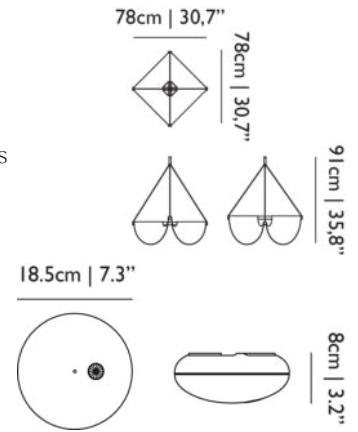

COLOUR TEMPERATURE
2740 K (max)

LIGHT OUTPUT
2150 lm

CRI
81

DIMMING & LIGHTING CONTROL
DALI dt6, Wireless Wall Switch, Push / Pulse
dim on Line Voltage, Mains / ELV dimming is
not possible