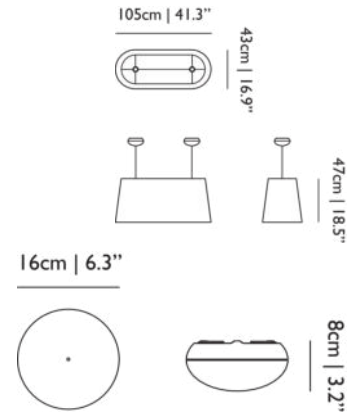

MATERIAL DESCRIPTION

PVC/viscose laminate on metal structure, chromed steel pendant

OUTDOOR USE

No

NUMBER OF LIGHTSOURCES

2

MAX POWER CONSUMPTION

60W

CABLE COLOUR

Black

CANOPY

Pebble II Black, ABS; Pebble II White, ABS

ADDITIONAL

It is possible to purchase a 10MTR cable for an additional fee. For more information, please contact your nearest dealer or Moooi Store.

INPUT VOLTAGE

220-240V

LAMPHOLDER

E27

CABLE LENGTH

400cm | 157.5"

DIMMING & LIGHTING CONTROL

Mains dimmable with compatible light source