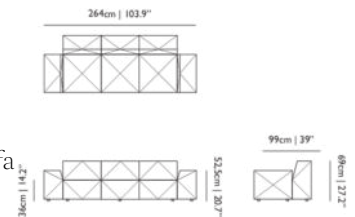

ADDITIONAL

A modular sofa system that will befriend any interior. Design your own BFF Sofa and find out exact measurements with our configurator: <https://www.moooi.com/bff-sofa>