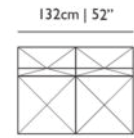

MATERIAL DESCRIPTION

Wooden frame, steel springs, foam.

ADDITIONAL

A modular sofa system that will befriend any interior. Design your own BFF Sofa and find out exact measurements with our configurator: <https://www.mooodi.com/bff-sofa>

OUTDOOR USE

No

SEAT HEIGHT

36cm | 14.2"

SEAT WIDTH

135cm | 53.1"