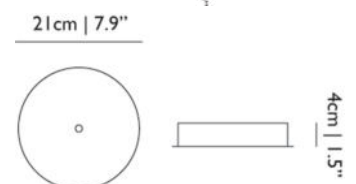

DIMMING & LIGHTING CONTROL

0-10V, 1-10V, Push / Pulse dim on Low Voltage (SELV), Potentiometer