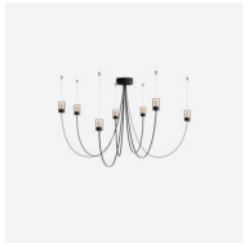

CRI
91

DIMMING & LIGHTING CONTROL
Wireless Wall Switch, DALI dt6, Push / Pulse dim on Line Voltage, Mains / ELV dimming is not possible

Gravity Chandelier

PAUL COCKSEGE, 2021

The Gravity Chandelier by Paul Cocksedge re-imagines the chandeliers of the past. Inspired by changing rigidity to elasticity. The Gravity Chandelier is the definition of a modern chandelier. At first glance, it doesn't reveal its flexibility and cleverness; It takes a second look to unravel its mystery. With its flexible arms, you define the chandelier's diameter and choose where the light travels, but the suspended elements create natural curves shaped by gravity.