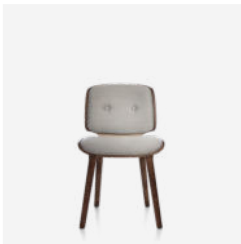

MATERIAL DESCRIPTION
Steel frame, foam.

OUTDOOR USE
No

SEAT HEIGHT
51cm | 20.1"

SEAT WIDTH
42cm | 16.5"

Nut Dining Chair

MARCEL WANDERS, 2013

Sitting in the warm embrace of the Nut dining chair by will make you feel protected and as precious as the most beautiful pearl in the sea. The exquisite flavour of its design and the rich pattern of its textiles distinguish it from the mass.