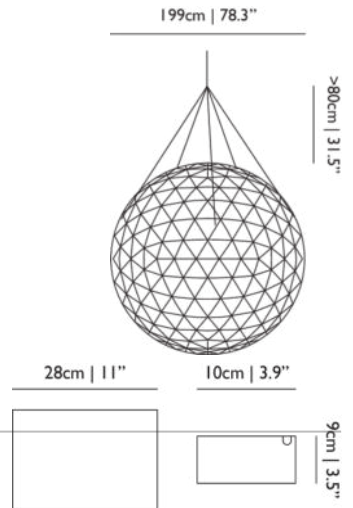

CABLE LENGTH
1000cm | 393.7"

COLOUR TEMPERATURE
2500 K (max)

LIGHT OUTPUT
8354 lm

CANOPY
White metal rectangle

CRI
92

DIMMING & LIGHTING CONTROL
DALI dt6, Mains / ELV dimming is not possible