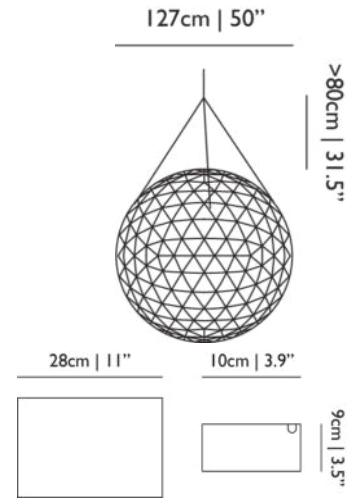

LIGHT OUTPUT
3390 lm

DIMMING & LIGHTING CONTROL
DALI dt6, Mains / ELV dimming is not possible