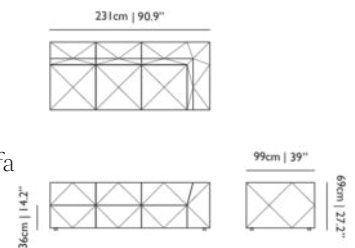

ADDITIONAL

A modular sofa system that will befriend any interior. Design your own BFF Sofa and find out exact measurements with our configurator: <https://www.moooi.com/bff-sofa>