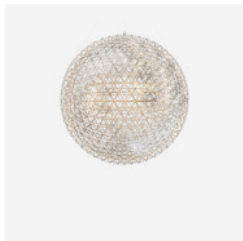

Raimond II R127-R163-R199

RAIMOND PUTS, 2009

The Raimond lights: perfect spheres of mathematical ingredients punctuated by tiny LED lights. Designer Raimond Puts was intrigued by the shape of the geodesic dome and with the mystery of prime numbers. It's no coincidence that the dimension of all Raimond lights resembles a prime number. The result of mathematical perfection that brings the starry night sky into your home.

Model: **RAIMOND II, R127**

Raimond II, R127 10 MTR CABLE

8718282359908

€ 16.597 In stock

MATERIAL DESCRIPTION

Stainless Steel Sphere (indoor use, not resistant to marine environments) with PMMA lenses

OUTDOOR USE

No

LIGHTSOURCE INCLUDED

Yes

INPUT VOLTAGE

120-250V

LAMPHOLDER

LED (Solid state)

CABLE LENGTH

1000cm | 393.7"

COLOUR TEMPERATURE

2500 K (max)

NUMBER OF LIGHTSOURCES

492

MAX POWER CONSUMPTION

58W

CABLE COLOUR

Transparent with tinned cores

CANOPY

White metal rectangle

CRI

92