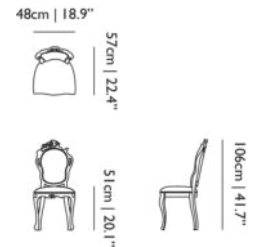

SEATING CAPACITY

1