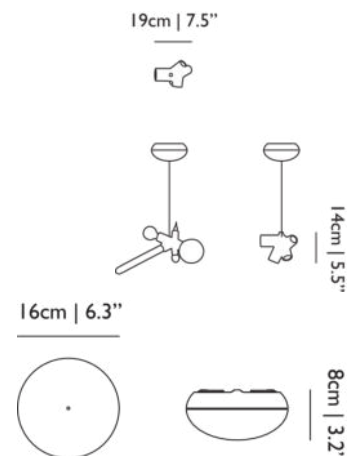

MATERIAL DESCRIPTION
Mouth blown glass, ceramic bow.

OUTDOOR USE
No

NUMBER OF LIGHTSOURCES
1

INPUT VOLTAGE
240V

MAX POWER CONSUMPTION
60W

LAMPHOLDER
G9

CABLE COLOUR
Transparent with tinned cores

CABLE LENGTH
400cm | 157.5"; 1000cm | 393.7"

CANOPY
Bell Lamp Gold Canopy Gold; Bell Lamp Gold Canopy

DIMMING & LIGHTING CONTROL
Mains dimmable with compatible light source

Cluster Lamp

JOEL DEGERMARK, 2004

Joel Degemark's Cluster Lamp is not just a fun eye-catcher that lights up your home. The fun begins before you put it in place. The Cluster Lamp comes without light sources, meaning you can get creative and design a unique lamp that fully suits your interior. The lamp gives room to five light sources of your choice. Big bulbs, small bulbs, coloured glass, frosted glass, round bulbs, flame bulbs, tubular bulbs, etc. The possibilities and combinations are endless. Let your imagination fly and create your own unique Cluster Lamp!

Model: **CLUSTERLAMP**

Clusterlamp, white

8718282299471

€ 380 In stock

Clusterlamp, white, 10 MTR

8718282299525

€ 483 6W

MATERIAL DESCRIPTION
Polyester housing around metal frame

ADDITIONAL
Lightsources not included.

OUTDOOR USE
No

RECOMMENDED LIGHTSOURCE
60W MAX E27, 40W MAX E14, 15W MAX E14

NUMBER OF LIGHTSOURCES
5

INPUT VOLTAGE
220-240V

MAX POWER CONSUMPTION
115W

LAMPHOLDER
E27, E14 and E14

CABLE COLOUR
White

CABLE LENGTH
400cm | 157.5"; 1000cm | 393.7"

CANOPY
Pebble II White, ABS

DIMMING & LIGHTING CONTROL
Mains dimmable with compatible light source