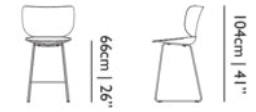

MATERIAL DESCRIPTION
PPGF and Steel

OUTDOOR USE
No

SEAT HEIGHT
66cm | 26"

SEAT WIDTH
50cm | 19.7"

SEATING CAPACITY
1

Hana Bar Stool Upholstered

SIMONE BONANNI, 2024

Hana Bar Stool brings sculptural elegance to any bar or countertop. Its iconic Hana petal-shaped backrest and curved lines boast a minimalist charm. Available in two heights: 65cm and 75cm. The vibrant upholstered seat adds a touch of luxury, complementing the sturdy metal base in black or chrome. A perfect blend of comfort and style for any elevated space.