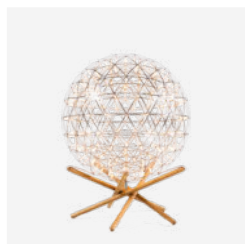

164cm | 64.6"

Raimond II Tensegrity

RAIMOND PUTS, 2014

The Raimond Tensegrity is a floor lamp made from elegant metal, complemented with the sturdy earthiness of wood.

Tensegrity is a term that was first described by Buckminster Fuller as an architectural term. It refers to the interconnected wooden structure that uses tension and pressure to keep its shape. The beauty of the Raimond Tensegrity lies not only in its contrasting materials, but also in the trigonometric harmony of both structures. Mathematical perfection times two.