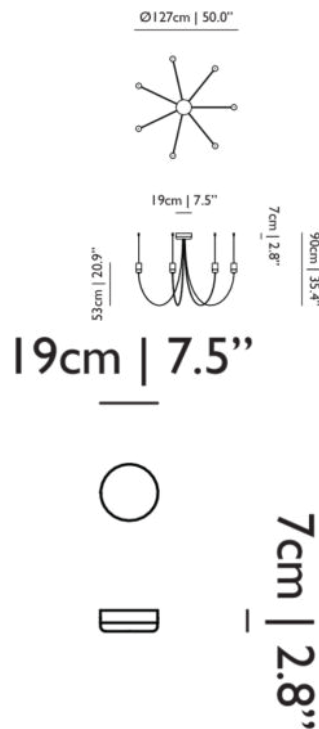

Model: 7

Gravity Chandelier 7

8718282361147

€ 1.846 In stock

MATERIAL DESCRIPTION

Faceted glass with powder coated steel light unit, ultra-thin suspension wire and braided flat cable

OUTDOOR USE

No

LIGHTSOURCE INCLUDED

Yes

INPUT VOLTAGE

120-250V

LAMPHOLDER

LED (Solid state)

CANOPY

Matching steel cylinder

CRI

89

DIMMING & LIGHTING CONTROL

DALI dt6, Push / Pulse dim on Line Voltage, Wireless Wall Switch, Mains / ELV dimming is not possible

ADDITIONAL

Compatible with our Wireless Wall Switch, for quick and easy dimming that gives you full control over the light output.

NUMBER OF LIGHTSOURCES

7

MAX POWER CONSUMPTION

25W

CABLE COLOUR

Black

COLOUR TEMPERATURE

2614 K (max)

LIGHT OUTPUT

1434 lm