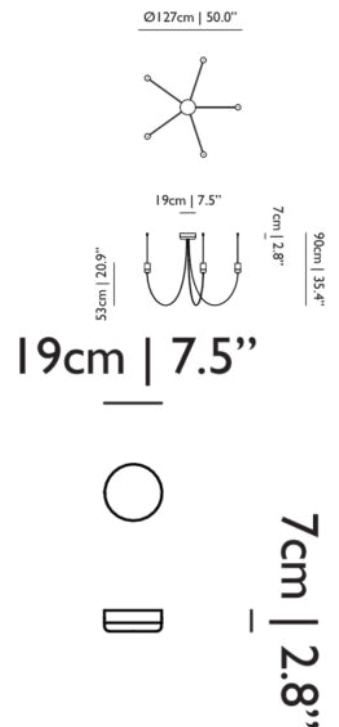

The Gravity Chandelier by Paul Cocksedge re-imagines the chandeliers of the past. Inspired by changing rigidity to elasticity. The Gravity Chandelier is the definition of a modern chandelier. At first glance, it doesn't reveal its flexibility and cleverness; It takes a second look to unravel its mystery. With its flexible arms, you define the chandelier's diameter and choose where the light travels, but the suspended elements create natural curves shaped by gravity.

The Gravity Chandelier comes in two sizes, after the number of arms, Gravity Chandelier 5 and Gravity Chandelier 7.

Model: 5

Gravity Chandelier 5

8718282361123

€ 1.538 In stock

MATERIAL DESCRIPTION
Faceted glass with powder coated steel light unit, ultra-thin suspension wire and braided flat cable

OUTDOOR USE
No

LIGHTSOURCE INCLUDED
Yes

INPUT VOLTAGE
120-250V

LAMPHOLDER
LED (Solid state)

CANOPY
Matching steel cylinder

CRI
89

DIMMING & LIGHTING CONTROL
DALI dt6, Push / Pulse dim on Line Voltage, Wireless Wall Switch, Mains / ELV dimming is not possible

ADDITIONAL
Compatible with our Wireless Wall Switch, for quick and easy dimming that gives you full control over the light output.

NUMBER OF LIGHTSOURCES
5

MAX POWER CONSUMPTION
18W

CABLE COLOUR
Black

COLOUR TEMPERATURE
2614 K (max)

LIGHT OUTPUT
1025 lm