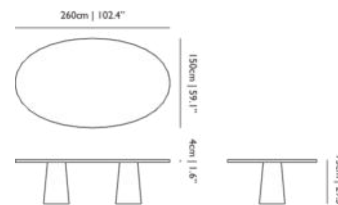

MATERIAL DESCRIPTION

Solid Oak

ADDITIONAL

If the option is available and you choose a table with a socket and would like an extension cable with female connector and plug, it will have to be bought locally. It is not included in the set. Only the male plug is included.

OUTDOOR USE

No

THICKNESS TABLETOP

4cm | 1.6"

SEATS

12

Model: TOP ROUND, D120 HPL

Container Top HPL Round D120 Black	8718282333816	€ 967	In stock
Container Top HPL Round D120 White	8718282333793	€ 967	In stock
Container Top HPL Round D120 Black w/hole	8718282199290	€ 967	6W
Container Top HPL Round D120 Light Grey	8718282333809	€ 967	6W
Container Top HPL Round D120 Light Grey w/hole	8718282199306	€ 967	6W
Container Top HPL Round D120 White w/hole	8718282199313	€ 967	6W