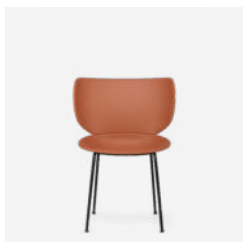

Hana Chairs Un-Upholstered Set of 2

SIMONE BONANNI, 2023

The un-upholstered Hana Chair by Simone Bonanni, sold in sets of 2, combines timeless comfort and unparalleled distinction. Inspired by the unfurling of a flower, its unique design captivates with organic shapes, curved lines, and a petal-like backrest. Versatile and customisable, the Hana Chair effortlessly blends into your home. The chair is available in six different colours but can also be upholstered to fit your style. Personalise further by choosing the stackable or non-stackable metal base in chrome or matte black. The Hana Chair is designed to last. The encompassing backrest provides you with support and flexibility, prioritising comfort without compromising on aesthetics. The un-upholstered Hana Chair is sold in sets of 2 identical configured chairs.