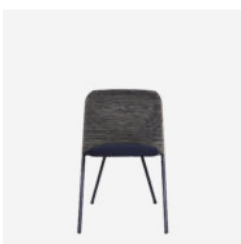

Shift Dining Chair

JONAS FORSMAN, 2014

When we think of dining on foldable chairs we automatically recall a garden lunch of a day at the beach: lovely moments, but far from the most comfortable experiences. Practically versatile, cozily adorned with its padded seat and soft knitted backrest, the Shift Dining Chair is the perfect chair to be shifted into a compact metropolitan kitchen or intimate dining room. Dining on a foldable chair has never been as comfortable.