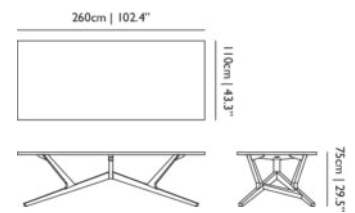

Liberty Table

ATELIER VAN LIESHOUT, 2018

The Liberty table, designed by Atelier Van Lieshout, is a typical example of artwork turned into a design object, just like the earlier released Liberty Lounger. With the Liberty Table, Atelier Van Lieshout continues to address the New Tribal Labyrinth and "Arts and Crafts" movement with traditional craftsmanship and using simple forms.

Model: **LIBERTY TABLE**

Liberty Table

8718282198910

€ 9.642 11W

MATERIAL DESCRIPTION

Solid American walnut

OUTDOOR USE

No

THICKNESS TABLETOP

3.5cm | 1.4"

SEATS

6

Monster Table

MARCEL WANDERS

The Monster table is the largest Monster ever created. It has the same great genes and curving lines of the Monster chair. The Monster table has a huge appetite that needs to be satisfied, so we advice to have a gathering around the Monster table at least once a day, preferably around dinner time. Do not forget to feed it with flowers, poetry and love.

Model: **180**

Monster Table 180 Black stained

8718282348087

€ 3.010 28W

Monster Table 180 Cinnamon stained

8718282348124

€ 3.010 28W

Monster Table 180 Grey stained

8718282348100

€ 3.010 28W

Monster Table 180 Natural Oil

8718282348063

€ 3.010 28W

Monster Table 180 Wenge stained

8718282348094

€ 3.010 28W

Monster Table 180 White wash stained

8718282348131

€ 3.010 28W

MATERIAL DESCRIPTION

Solid oak legs and veneer top

OUTDOOR USE

No

THICKNESS TABLETOP

9cm | 3.5"

SEATS

6