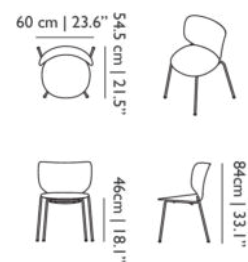

ADDITIONAL

the price you see is per box containing 2 pieces.

OUTDOOR USE

No

CERTIFICATIONS

CE, OEKO-TEX

SEAT HEIGHT

46cm | 18.1"

SEAT WIDTH

50cm | 19.7"

SEATING CAPACITY

1