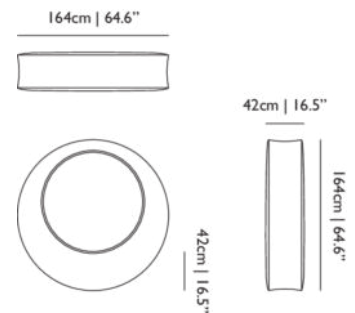

MATERIAL DESCRIPTION

PE

OUTDOOR USE

No

SEAT HEIGHT

42cm | 16.5"

SEAT WIDTH

108cm | 42.5"