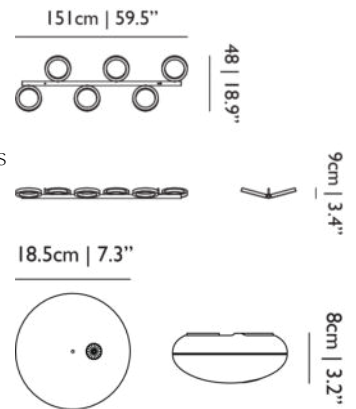

COLOUR TEMPERATURE

3000 K (max)

LIGHT OUTPUT

3800 lm

CRI

93

DIMMING & LIGHTING CONTROL

DALI dt6, Push / Pulse dim on Line Voltage, Wireless Wall Switch, Mains / ELV dimming is not possible, Dim to Warm