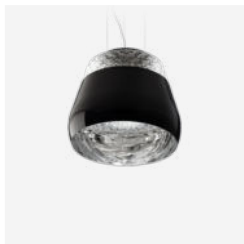

Valentine Suspended

MARCEL WANDERS, 2011

Love at first sight! A magic mirror and the power of crystals transform a simple shell into an endless light bouquet of flowers.

Model: LARGE

Valentine, chrome

8718282347660

€ 1.898 In stock

Valentine, gold

8718282347738

€ 1.993 In stock

Valentine, black

8718282347608

€ 2.164 In stock

MATERIAL DESCRIPTION

Crystal clear blown glass with metal shade.

OUTDOOR USE

No

RECOMMENDED LIGHTSOURCE

Type A

NUMBER OF LIGHTSOURCES

1

INPUT VOLTAGE

220-240V

MAX POWER CONSUMPTION

105W

LAMPHOLDER

E27

CABLE COLOUR

Transparent with tinned cores

CABLE LENGTH

400cm | 157.5"; 1000cm | 393.7"

CANOPY

Matching steel cylinder

DIMMING & LIGHTING CONTROL

Mains dimmable with compatible light source

36cm | 14"

30cm | 11.6"

11cm | 4.3"

2cm | 0.8"

Model: BABY

Baby Valentine, chrome

8718282347653

€ 1.158 In stock

Baby Valentine, gold

8718282347714

€ 1.290 In stock

Baby Valentine, black

8718282347615

€ 1.602 In stock

Baby Valentine, gold 10 MTR

8718282347707

€ 1.419 10W