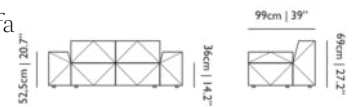

SEATING CAPACITY

2

Model: DOUBLE SEATER DE02 HIGH

BFF Double Seater DE02 High Cat I	PBFF-DE02I	€ 4.445	9W
BFF Double Seater DE02 High Cat II	PBFF-DE02II	€ 4.686	9W
BFF Double Seater DE02 High Cat III	PBFF-DE02III	€ 4.894	9W
BFF Double Seater DE02 High Cat IV	PBFF-DE02IV	€ 5.222	9W
BFF Double Seater DE02 High Cat V	PBFF-DE02V	€ 5.907	9W
BFF Double Seater DE02 High Cat LI	PBFF-DE02LI	€ 6.011	9W
BFF Double Seater DE02 High Cat LII	PBFF-DE02LII	€ 6.680	9W
BFF Double Seater DE02 High Cat LIII	PBFF-DE02LIII	€ 8.108	9W