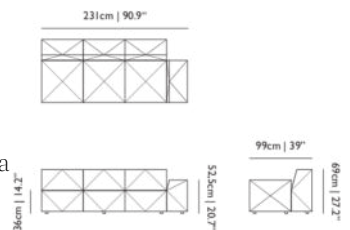

ADDITIONAL

A modular sofa system that will befriend any interior. Design your own BFF Sofa and find out exact measurements with our configurator: <https://www.moooi.com/bff-sofa>