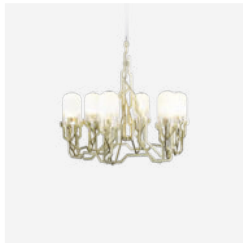

Plant Chandelier

KRANEN/GILLE, 2018