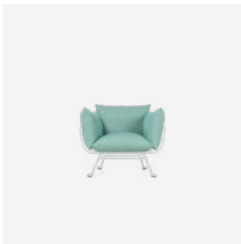

Nest Armchair

MARCEL WANDERS, 2013

Enjoy a cosy nest all to yourself. The Nest Armchair is a comfy elevated nest shaped as a one-seater. This Armchair is all about its cushions, so they are available in a wide range of fabrics and you can design your Nest completely to taste. Or choose 'Patio Outdoor' and enjoy your Nest in your garden, balcony, or patio.