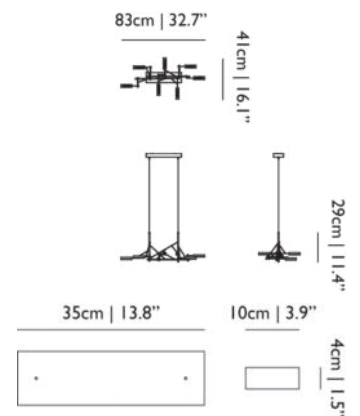

DIMMING & LIGHTING CONTROL

Mains, Trailing edge, Reverse phase