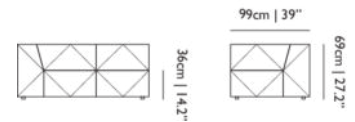

ADDITIONAL

A modular sofa system that will befriend any interior. Design your own BFF Sofa and find out exact measurements with our configurator: <https://www.moooi.com/bff-sofa>