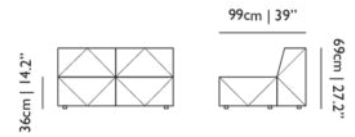

MATERIAL DESCRIPTION

Wooden frame, steel springs, foam.

ADDITIONAL

A modular sofa system that will befriend any interior. Design your own BFF Sofa and find out exact measurements with our configurator: <https://www.mooodi.com/bff-sofa>

OUTDOOR USE

No

SEAT HEIGHT

36cm | 14.2"

SEAT WIDTH

135cm | 53.1"

SEATING CAPACITY

2

Model: DOUBLE SEATER DE01 LOW

BFF Double Seater DE01 Low Cat I	PBFF-DE01I	€ 4.138	9W
BFF Double Seater DE01 Low Cat II	PBFF-DE01II	€ 4.385	9W
BFF Double Seater DE01 Low Cat III	PBFF-DE01III	€ 4.596	9W
BFF Double Seater DE01 Low Cat IV	PBFF-DE01IV	€ 4.929	9W
BFF Double Seater DE01 Low Cat LI	PBFF-DE01LI	€ 5.372	9W
BFF Double Seater DE01 Low Cat V	PBFF-DE01V	€ 5.624	9W
BFF Double Seater DE01 Low Cat LII	PBFF-DE01LII	€ 5.947	9W
BFF Double Seater DE01 Low Cat LIII	PBFF-DE01LIII	€ 7.150	9W

MATERIAL DESCRIPTION

Wooden frame, steel springs, foam.

ADDITIONAL

A modular sofa system that will befriend any interior. Design your own BFF Sofa and find out exact measurements with our configurator: <https://www.mooodi.com/bff-sofa>

OUTDOOR USE

No

SEAT HEIGHT

36cm | 14.2"

SEAT WIDTH

135cm | 53.1"

HEIGHT ARMREST

56cm | 22"