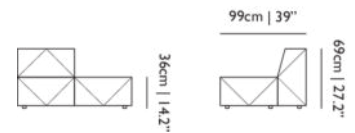

SEATING CAPACITY

2

Model: DOUBLE ELEMENT DE09 NO ARMREST

BFF Double element DE09 no armrest Cat I	PBFF-DE09I	€ 3.092	9W
BFF Double element DE09 no armrest Cat II	PBFF-DE09II	€ 3.259	9W
BFF Double element DE09 no armrest Cat III	PBFF-DE09III	€ 3.398	9W
BFF Double element DE09 no armrest Cat IV	PBFF-DE09IV	€ 3.621	9W
BFF Double element DE09 no armrest Cat LI	PBFF-DE09LI	€ 4.006	9W
BFF Double element DE09 no armrest Cat V	PBFF-DE09V	€ 4.087	9W
BFF Double element DE09 no armrest Cat LII	PBFF-DE09LII	€ 4.389	9W
BFF Double element DE09 no armrest Cat LIII	PBFF-DE09LIII	€ 5.282	9W