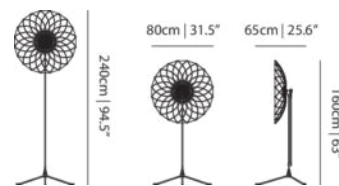

Model: **FILIGREE**
Filigree Floor Lamp

8718282299600

€ 2.538 In stock

MATERIAL DESCRIPTION

PP translucent, brass, stainless steel, aluminium

LIGHTSOURCE INCLUDED

Yes

INPUT VOLTAGE

220-240V

LAMPHOLDER

LED (Solid state)

CABLE LENGTH

300cm | 118.1"

COLOUR TEMPERATURE

2700 K (max)

LIGHT OUTPUT

3346 lm

OUTDOOR USE

No

NUMBER OF LIGHTSOURCES

1

MAX POWER CONSUMPTION

40W

CABLE COLOUR

Transparent with tinned cores

SWITCH

Integrated rotary dimmer with on/off switch

CRI

80

DIMMING & LIGHTING CONTROL

Dimmer on power cord