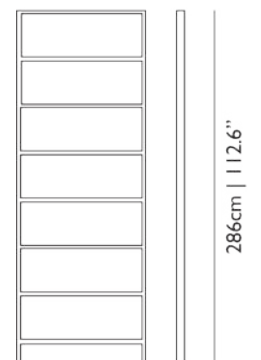

MATERIAL DESCRIPTION

Stained Solid Oak, lacquered beech.

OUTDOOR USE

No

105cm | 41.3" 6cm | 2.4"