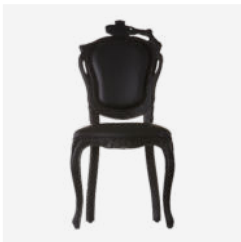

Model: SHIFT DINING CHAIR

Shift Dining Chair, blue grey	8718282294926	€ 625	10W
Shift Dining Chair, bright red	8718282294919	€ 625	10W
Shift Dining Chair, warm ochre	8718282294940	€ 625	10W

MATERIAL DESCRIPTION

Steel frame powdercoated, foamed seat, polyester knitted covers.

OUTDOOR USE

No

53cm | 20.9"

55cm | 21.7"

SEAT HEIGHT

50cm | 19.7" to 45cm | 17.7"

SEAT WIDTH

41cm | 16.1" to 36cm | 14.2"

46cm | 18.1"

83cm | 32.7"

Smoke Dining Chair

MAARTEN BAAS, 2002

Don't burn the diner – burn the dining chair! The beauty and character of burned wood is now captured in a long lasting material, creating the strange sensation of sitting on burnt furniture Maarten Baas interpreted his fascination for the element fire with a groundbreaking approach. Capturing the burning flames into the solidity of wood. Each chair is unique due to this exceptional production process. Just like the Phoenix, the Smoke objects are reborn from their ashes, gaining new vitality and beauty in a very unusual way.

Model: ARMCHAIR

Smoke Dining Armchair	8718282338958	€ 2.636	In stock

MATERIAL DESCRIPTION

Burnt wood finished with epoxy resin, fire retardant foam, leather upholstery.

ADDITIONAL

Every chair is unique

60 cm | 23.6"

63 cm | 24.8"

OUTDOOR USE

No

49 cm | 19.5"

106cm | 41.7"

SEAT HEIGHT

52cm | 20.5"

SEAT WIDTH

49cm | 19.3" to 43cm | 16.9"

HEIGHT ARMREST

66cm | 26"

SEATING CAPACITY

1

Model: CHAIR

Smoke Dining Chair	8718282338972	€ 1.939	In stock

MATERIAL DESCRIPTION

Burnt wood finished with epoxy resin, fire retardant foam, leather upholstery.

ADDITIONAL

Every chair is unique

OUTDOOR USE

No

SEAT HEIGHT

52cm | 20.5"

SEAT WIDTH

49cm | 19.3" to 43cm | 16.9"