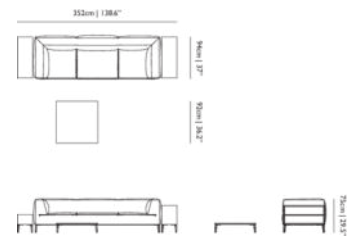

SOFA SO GOOD TRIPLE SEATER DENIM LIGHT WASH

Sofa So Good Table White Wash Stained	8718282351582	€ 549	8W
Sofa So Good Demi Double Shelf White Wash Stained	8718282351827	€ 993	8W
Sofa So Good Demi Shelf White Wash Stained	8718282351766	€ 771	8W
SSG Triple Seat TE01 Denim Light wash complete	8718282746135	€ 5.649	8W
		€ 7.962	

MATERIAL DESCRIPTION
Steel frame, foam on elastic straps, polished aluminum feet

OUTDOOR USE
No

SEAT HEIGHT
43cm | 16.9"

SEAT WIDTH
222cm | 87.4"

HEIGHT ARMREST
75cm | 29.5"

SEATING CAPACITY
3