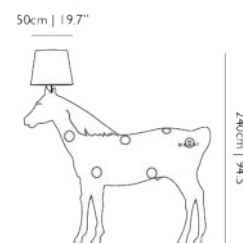

CABLE LENGTH

400cm | 157.5"

SWITCH

In line on/off switch

NR2 Floor Lamp

BERTJAN POT, 2020

Like its suspended family members, the NR2 Floor Lamp, by Bertjan Pot, sports an elegant and bright oval-shaped bubble of white or black thread. Thanks to the airy lattice pattern of the bubble and the sleek steel column, the NR2 Floor Lamp doesn't block any views. Put this versatile design in any place that needs brightening up, such as a dark hallway or next to your favourite reading spot. The integrated LED lamp in NR2 subtly diffuses a soft and magical glow. NR2 Floor Lamp is available in two different colours.