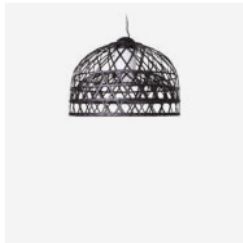

Emperor Suspended

NERI AND HU, 2009

Once upon a time an Asian emperor received as a gift a nightingale. The charming bird sang so beautifully that the emperor always wanted it by his side. He placed the nightingale a majestic hand woven bamboo cage in the imperial chambers and listened, enchanted, to the magic sound...

Model: **SMALL**

Emperor, S suspended, black	8718282299952	€ 1.575	In stock
Emperor, S suspended, red	8718282299969	€ 1.575	In stock
Emperor, S suspended, black 10 MTR CABLE	8718282299945	€ 1.756	6W

MATERIAL DESCRIPTION

Bamboo rattan cage shade, glass diffuser

OUTDOOR USE

No

NUMBER OF LIGHTSOURCES

1

INPUT VOLTAGE

220-240V

MAX POWER CONSUMPTION

60W

LAMPHOLDER

E27

CABLE COLOUR

Black textile

CABLE LENGTH

400cm | 157.5"; 1000cm | 393.7"

CANOPY

Pebble II Black, ABS