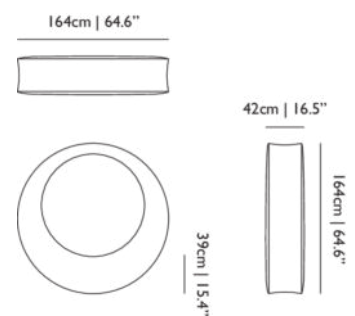

SEAT WIDTH

112cm | 44.1"

Model: UPHOLSTERED

O. Upholstered Concrete Divina MD - 343	8718282342092	€ 3.568	8W
O. Upholstered Light Grey Divina Melange 3 - 120	8718282342108	€ 3.568	8W
O. Upholstered Terracotta Divina 3 - 552	8718282342115	€ 3.568	8W

MATERIAL DESCRIPTION

PE

OUTDOOR USE

No

SEAT HEIGHT

42cm | 16.5"