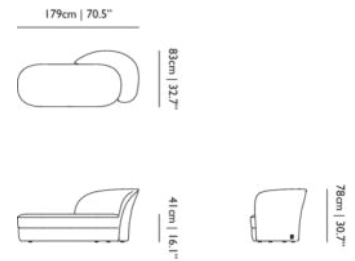

MATERIAL DESCRIPTION

Wood and steel frame, foam over steel springs

OUTDOOR USE

No

SEAT HEIGHT

41cm | 16.1"

SEAT WIDTH

150cm | 59.1"

HEIGHT ARMREST

78cm | 30.7"

SEATING CAPACITY

1