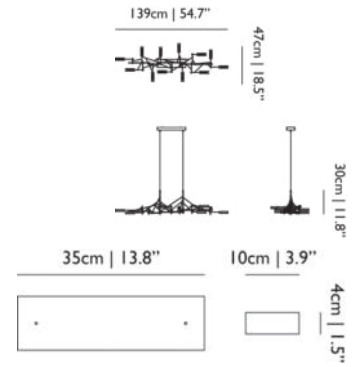

MATERIAL DESCRIPTION

Metal frame, brass shades and polycarbonate diffusers

OUTDOOR USE

No

LIGHTSOURCE INCLUDED

Yes

NUMBER OF LIGHTSOURCES

12

INPUT VOLTAGE

220-240V

MAX POWER CONSUMPTION

17W

LAMPHOLDER

LED (Solid state)

CABLE COLOUR

Black

CABLE LENGTH

250cm | 98.4"

CANOPY

Matching metal rectangle

COLOUR TEMPERATURE

2700 K (max)

CRI

93

LIGHT OUTPUT

742 lm

DIMMING & LIGHTING CONTROL

Mains, Trailing edge, Reverse phase