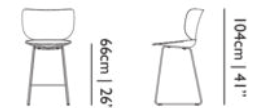

SEATING CAPACITY
1

Model: LOW CHROME LEGS

Hana Bar Stool Low Un-Upholstered Black Chrome Legs 2pcs/box	8718282386881	€ 834	4W
Hana Bar Stool Low Un-Upholstered Concrete Grey Chrome Legs 2pcs/box	8718282386867	€ 834	4W
Hana Bar Stool Low Un-Upholstered Dusty Pink Chrome Legs 2pcs/box	8718282386843	€ 834	4W
Hana Bar Stool Low Un-Upholstered Oyster White Chrome Legs 2pcs/box	8718282386829	€ 834	4W
Hana Bar Stool Low Un-Upholstered Terracotta Chrome Legs 2pcs/box	8718282386805	€ 834	4W
Hana Bar Stool Low Un-Upholstered White Chrome Legs 2pcs/box	8718282386782	€ 834	4W