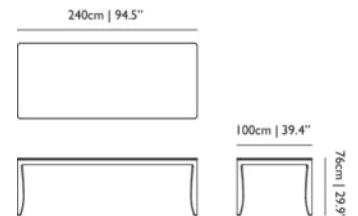

Model: 240

Monster Table 240 Grey stained	8718282348179	€ 3.342	28W
Monster Table 240 Natural oil	8718282348155	€ 3.342	28W
Monster Table 240 Wenge stained	8718282348162	€ 3.342	28W
Monster Table 240 White wash stained	8718282348186	€ 3.342	28W
Monster Table 240 Black stained	8718282348193	€ 3.342	28W
Monster Table 240 Cinnamon stained	8718282348209	€ 3.342	28W

MATERIAL DESCRIPTION

Solid oak legs and veneer top

OUTDOOR USE

No

THICKNESS TABLETOP

9cm | 3.5"

SEATS

8

Model: 280

Monster Table 280 Black stained	8718282348223	€ 3.775	28W
Monster Table 280 Cinnamon stained	8718282348254	€ 3.775	28W
Monster Table 280 Grey stained	8718282348247	€ 3.775	28W
Monster Table 280 Natural Oil	8718282348216	€ 3.775	28W
Monster Table 280 Wenge stained	8718282348230	€ 3.775	28W
Monster Table 280 White wash stained	8718282348261	€ 3.775	28W

MATERIAL DESCRIPTION

Solid oak legs and veneer top

OUTDOOR USE

No

THICKNESS TABLETOP

9cm | 3.5"