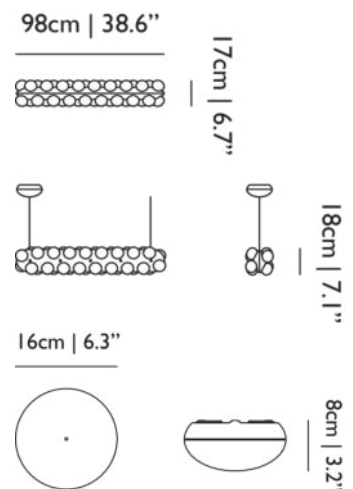

DIMMING & LIGHTING CONTROL

Mains, Trailing edge, Reverse phase

Model: ROUND DOUBLE

Prop light, Round Double 2700K

8718282294162

€ 5.254 In stock

Prop light, Round Double 2700K 10 MTR CABLE

8718282294681

€ 5.030 10W

Prop light, Round Double 2000K

8718282294155

€ 5.254 10W