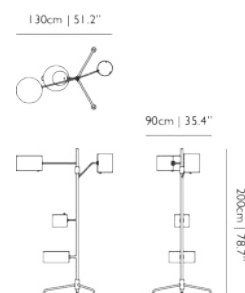

MATERIAL DESCRIPTION

Aluminium frame with structured matt powdercoating.

OUTDOOR USE

No

LIGHTSOURCE INCLUDED

Yes

NUMBER OF LIGHTSOURCES

3

INPUT VOLTAGE

180-240V

MAX POWER CONSUMPTION

40W

LAMPHOLDER

LED (Solid state)

CABLE COLOUR

Black

CABLE LENGTH

300cm | 118.1"

SWITCH

In line on/off switch

COLOUR TEMPERATURE

2700 K (max)

CRI

80

LIGHT OUTPUT

1200 lm

DIMMING & LIGHTING CONTROL

Integrated dimmer