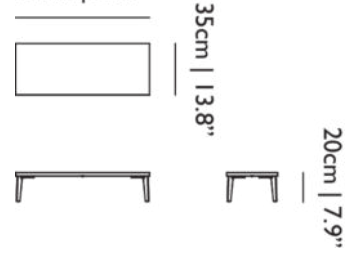

MATERIAL DESCRIPTION

Stained oak veneer on wooden base with polished aluminum feet

OUTDOOR USE

No

92cm | 36.2"