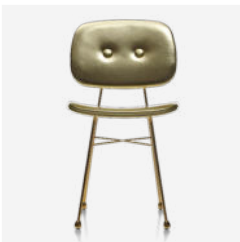

The Golden Chair

NIKA ZUPANC, 2013

Under a mysterious magic spell, a retro-looking school chair is dipped in enchanted golden nectar, which washes away its austerity and crowns it with a shiny aureole. Isn't this a typical school-time wish, while looking out of the window and hoping for a fairytale to begin? The Golden Chair got a black framed sister in 2018, and both can be dressed in a selection of fabrics to match different interiors.