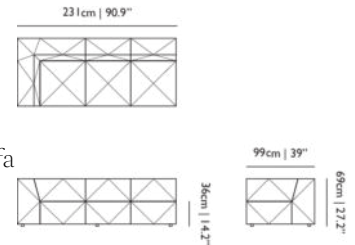

MATERIAL DESCRIPTION

Wooden frame, steel springs, foam.

ADDITIONAL

A modular sofa system that will befriend any interior. Design your own BFF Sofa and find out exact measurements with our configurator: <https://www.moooi.com/bff-sofa>