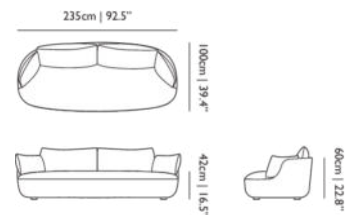

MATERIAL DESCRIPTION

Wooden frame covered in foam and dacron, foam seat.

ADDITIONAL

Including pillows, produced with removable covers for seat

**OUTDOOR USE**

No

SEAT HEIGHT

42cm | 16.5"