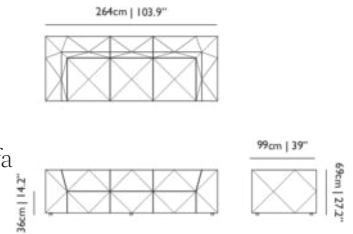

MATERIAL DESCRIPTION

Wooden frame, steel springs, foam.

ADDITIONAL

A modular sofa system that will befriend any interior. Design your own BFF Sofa and find out exact measurements with our configurator: <https://www.mooodi.com/bff-sofa>

OUTDOOR USE

No

SEAT HEIGHT

36cm | 14.2"

SEAT WIDTH

200cm | 78.7"

HEIGHT ARMREST

69cm | 27.2"

SEATING CAPACITY

3