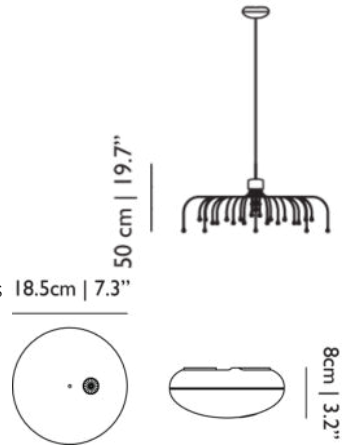

MATERIAL DESCRIPTION
Powdercoated Stainless Steel and Poly Carbonate

OUTDOOR USE
No

105 cm | 41.3"

LIGHTSOURCE INCLUDED
Yes

NUMBER OF LIGHTSOURCES
30

INPUT VOLTAGE
110-270V

MAX POWER CONSUMPTION
15W

LAMPHOLDER
LED (Solid state)

CABLE COLOUR
Black

CABLE LENGTH
1000cm | 393.7"; 250cm | 98.4"

CANOPY
Pebble III Black, ABS

COLOUR TEMPERATURE
2700 K (max)

CRI
91

LIGHT OUTPUT
1200 lm

DIMMING & LIGHTING CONTROL
DALI dt6, Wireless Wall Switch, Push / Pulse dim on Line Voltage, Mains / ELV dimming is not possible