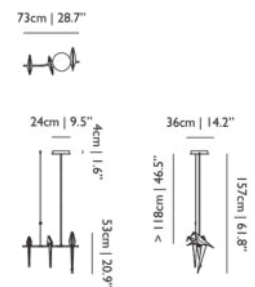

ADDITIONAL

Includes 2 small birds and 1 large bird. Minimum of 30cm/11,8" from ceiling. One straight connector included. Suspension poles included with set 1: 2x50cm, 2x15cm, 2x10cm (150cm total) finished in matching colour.