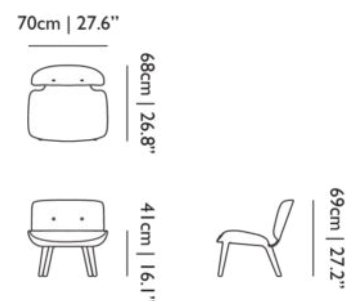

MATERIAL DESCRIPTION

Bent plywood with oak veneer, solid oak legs, CMHR Foam.

ADDITIONAL

Frame available in Black, Cinnamon, Grey, Natural Oil, Wenge and White Wash Stained

OUTDOOR USE

No

SEAT HEIGHT

40cm | 15.7" to 35cm | 13.8"