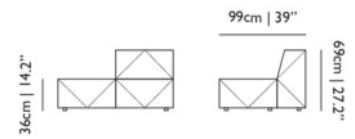

MATERIAL DESCRIPTION

Wooden frame, steel springs, foam.

ADDITIONAL

A modular sofa system that will befriend any interior. Design your own BFF Sofa and find out exact measurements with our configurator: <https://www.mooodi.com/bff-sofa>

OUTDOOR USE

No

SEAT HEIGHT

36cm | 14.2"

SEAT WIDTH

135cm | 53.1"

SEATING CAPACITY

2

Model: DOUBLE ELEMENT DE08 DORMEUSE

BFF Double element DE08 Dormeuse, Right Cat I	PBFF-DE08I	€ 2.512	9W
BFF Double element DE08 Dormeuse, Right Cat II	PBFF-DE08II	€ 2.650	9W
BFF Double element DE08 Dormeuse, Right Cat III	PBFF-DE08III	€ 2.765	9W
BFF Double element DE08 Dormeuse, Right Cat IV	PBFF-DE08IV	€ 2.950	9W
BFF Double element DE08 Dormeuse, Right Cat LI	PBFF-DE08LI	€ 3.283	9W
BFF Double element DE08 Dormeuse, Right Cat V	PBFF-DE08V	€ 3.336	9W
BFF Double element DE08 Dormeuse, Right Cat LII	PBFF-DE08LII	€ 3.624	9W
BFF Double element DE08 Dormeuse, Right Cat LIII	PBFF-DE08LIII	€ 4.356	9W

MATERIAL DESCRIPTION

Wooden frame, steel springs, foam.

ADDITIONAL

A modular sofa system that will befriend any interior. Design your own BFF Sofa and find out exact measurements with our configurator: <https://www.mooodi.com/bff-sofa>

OUTDOOR USE

No

SEAT HEIGHT

36cm | 14.2"

SEAT WIDTH

135cm | 53.1"