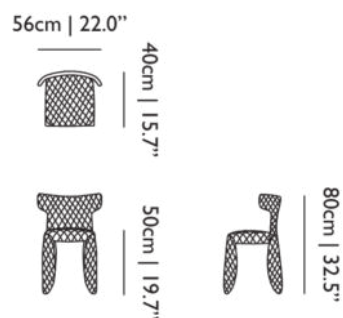

SEAT HEIGHT
51cm | 20.1"

SEAT WIDTH
42cm | 16.5"