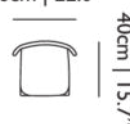

SEAT WIDTH

42cm | 16.5"

56cm | 22.0"

Model: NAKED NO ARMS

Monster Chair Naked Cat I	PMONSDINNI	€ 992	7W
Monster Chair Naked Cat II	PMONSDINNII	€ 1.067	7W
Monster Chair Naked Cat III	PMONSDINNIII	€ 1.131	7W
Monster Chair Naked Cat IV	PMONSDINNIV	€ 1.231	7W
Monster Chair Naked Cat V	PMONSDINNIV	€ 1.448	7W
Monster Chair Naked Cat LI	PMONSDINNLI	€ 1.753	7W
Monster Chair Naked Cat LII	PMONSDINNLII	€ 2.215	7W
Monster Chair Naked Cat LIII	PMONSDINNLIII	€ 2.676	7W