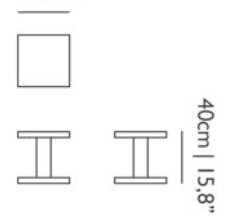

MATERIAL DESCRIPTION
Solid birch

OUTDOOR USE
No

40cm | 15,8"

THICKNESS TABLETOP
4.4cm | 1.7"