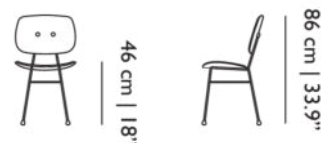

48 cm | 19"

37 cm | 14.5"

OUTDOOR USE

No

SEAT HEIGHT

50cm | 19.7" to 48cm | 18.9"

SEAT WIDTH

48cm | 18.9" to 46cm | 18.1"