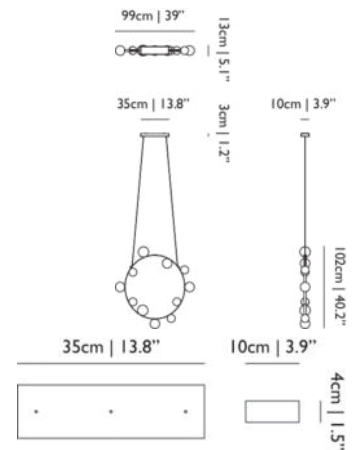

Model: 11

HUBBLE BUBBLE 11 FROSTED

Hubble Bubble 11 frame	8718282351278	€ 1.631	In stock
Hubble Bubble 11 Frosted Spheres	8718282351865	€ 543	In stock
complete		€ 2.174	

HUBBLE BUBBLE 11 OIL

Hubble Bubble 11 frame	8718282351278	€ 1.631	In stock
Hubble Bubble 11 Oil Spheres	8718282351858	€ 543	In stock
complete		€ 2.174	

MATERIAL DESCRIPTION

Metal frame, polycarbonate light guides and glass bulbs

OUTDOOR USE

No

LIGHTSOURCE INCLUDED

Yes

NUMBER OF LIGHTSOURCES

11

INPUT VOLTAGE

220-240V

MAX POWER CONSUMPTION

17W

LAMPHOLDER

LED (Solid state)

CABLE COLOUR

Transparent with tinned cores

CABLE LENGTH

250cm | 98.4"

CANOPY

Matching metal rectangle

COLOUR TEMPERATURE

2700 K (max)

CRI

93

LIGHT OUTPUT

530 lm

DIMMING & LIGHTING CONTROL

Mains, Trailing edge, Reverse phase

Model: 7

HUBBLE BUBBLE 7 FROSTED

Hubble Bubble 7 frame	8718282351261	€ 1.224	In stock
Hubble Bubble 7 Frosted Spheres	8718282351841	€ 407	In stock
complete		€ 1.631	

HUBBLE BUBBLE 7 OIL

Hubble Bubble 7 frame	8718282351261	€ 1.224	In stock
Hubble Bubble 7 Oil Spheres	8718282351834	€ 407	In stock
complete		€ 1.631	

MATERIAL DESCRIPTION

Metal frame, polycarbonate light guides and glass bulbs

OUTDOOR USE

No

LIGHTSOURCE INCLUDED

Yes

NUMBER OF LIGHTSOURCES

7

INPUT VOLTAGE

220-240V

MAX POWER CONSUMPTION

10W

LAMPHOLDER

LED (Solid state)

CABLE COLOUR

Transparent with tinned cores

CABLE LENGTH

250cm | 98.4"

CANOPY

Matching metal rectangle

COLOUR TEMPERATURE

2700 K (max)

CRI

93