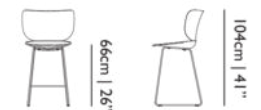

SEAT HEIGHT
66cm | 26"

SEAT WIDTH
50cm | 19.7"