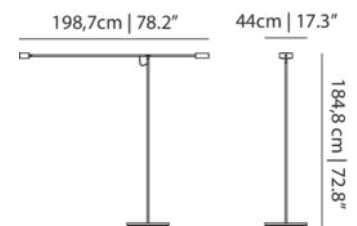

DIMMING & LIGHTING CONTROL

Dimmer on power cord