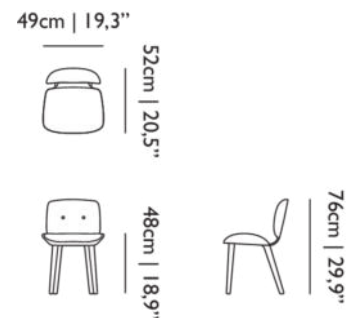

MATERIAL DESCRIPTION
Steel frame, foam.

OUTDOOR USE
No

SEAT HEIGHT
51cm | 20.1"

SEAT WIDTH
42cm | 16.5"

Nut Dining Chair

MARCEL WANDERS, 2013

Sitting in the warm embrace of the Nut dining chair by will make you feel protected and as precious as the most beautiful pearl in the sea. The exquisite flavour of its design and the rich pattern of its textiles distinguish it from the mass.

Model: NUT DINING CHAIR

Nut Dining Justo, Muse, Cinnamon	8718282746166	€ 1.154	In stock
Nut Dining Cat I	PNUT-DINII	€ 1.078	10W
Nut Dining Cat II	PNUT-DINIII	€ 1.118	10W
Nut Dining Cat III	PNUT-DINIIII	€ 1.154	10W
Nut Dining Cat IV	PNUT-DINIIV	€ 1.210	10W
Nut Dining Cat LI	PNUT-DINILI	€ 1.319	10W
Nut Dining Cat V	PNUT-DINIV	€ 1.329	10W
Nut Dining Cat LII	PNUT-DINILII	€ 1.461	10W
Nut Dining Cat LIII	PNUT-DINILIII	€ 1.650	10W

MATERIAL DESCRIPTION
Bent plywood with oak veneer, solid oak legs, CMHR Foam.

OUTDOOR USE
No

SEAT HEIGHT
47cm | 18.5" to 44cm | 17.3"

SEAT WIDTH
49cm | 19.3" to 44cm | 17.3"

SEATING CAPACITY
1

Shift Dining Chair

JONAS FORSMAN, 2014

When we think of dining on foldable chairs we automatically recall a garden lunch of a day at the beach: lovely moments, but far from the most comfortable experiences. Practically versatile, cozily adorned with its padded seat and soft knitted backrest, the Shift Dining Chair is the perfect chair to be shifted into a compact metropolitan kitchen or intimate dining room. Dining on a foldable chair has never been as comfortable.