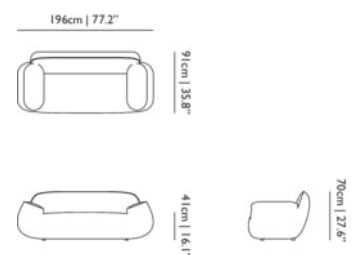

HEIGHT ARMREST

56cm | 22" to 44.5cm | 17.5"