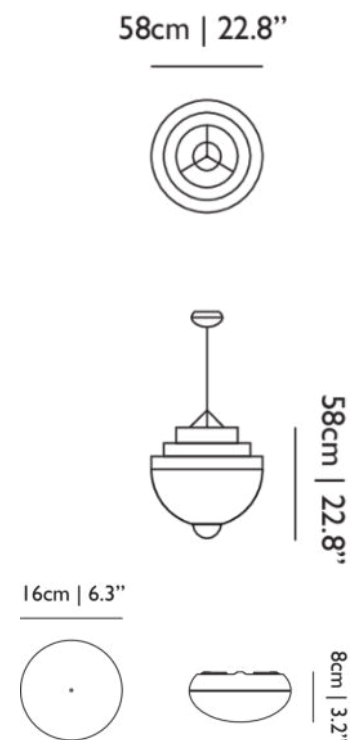

Meshmatics

RICK TEGELAAR, 2017

Whoever sets eyes on the Meshmatics Chandelier will never guess what hides behind its sophisticated appearance. Rick Tegelaar elevated the nature of humble wire netting by developing a machine and a set of tools to model it with accuracy. The full potential of this thin and flexible material is stretched and captured within three layers of beauty.

Model: SMALL

Meshmatics Chandelier 10 MTR Cable Set
Meshmatics Chandelier Small

8718282378329
8718282324203

€ 124 In stock
€ 2.278 In stock

MATERIAL DESCRIPTION
Galvanised steel, brass

OUTDOOR USE
No

LIGHTSOURCE INCLUDED
Yes

NUMBER OF LIGHTSOURCES
1

INPUT VOLTAGE
220-240V

MAX POWER CONSUMPTION
12W

LAMPHOLDER
LED (Solid state)

CABLE COLOUR
Transparent with tinned cores

CABLE LENGTH
250cm | 98.4"

CANOPY
Brushed steel pebble

COLOUR TEMPERATURE
2700 K (max)

CRI
84

LIGHT OUTPUT
388 lm

DIMMING & LIGHTING CONTROL
Mains, Trailing edge, Reverse phase