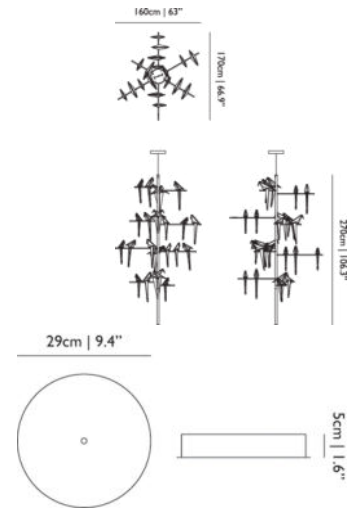

MATERIAL DESCRIPTION

Steel and aluminium frame with polycarbonate (PC) and synthetic paper birds.

OUTDOOR USE

No

LIGHTSOURCE INCLUDED

Yes

NUMBER OF LIGHTSOURCES

25

INPUT VOLTAGE

90-305V

MAX POWER CONSUMPTION

90W

LAMPHOLDER

LED (Solid state)

CABLE COLOUR

Black

CABLE LENGTH

1000cm | 393.7"

CANOPY

Matching steel cylinder

COLOUR TEMPERATURE

3000 K (max)

CRI

80

LIGHT OUTPUT

2340 lm

DIMMING & LIGHTING CONTROL

0-10V, PWM, Potentiometer