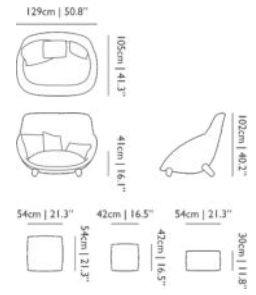

MATERIAL DESCRIPTION

Moulded foam on metal frame with wooden legs.

OUTDOOR USE

No

SEAT HEIGHT

38cm | 15" to 30cm | 11.8"

HEIGHT ARMREST

69cm | 27.2" to 47cm | 18.5"

ADDITIONAL

Legs available in different stain colours: Cinnamon Stained, White Wash Stained.

SEAT WIDTH

100cm | 39.4" to 84cm | 33.1"

SEATING CAPACITY

2

Model: SOFA

Love Sofa EA, Dodo Pavone Jacquard White, WhiteWash	8718282738239	€ 4.795	In stock
Love Sofa Cat I	PLOVESOFAI	€ 3.454	8W
Love Sofa Cat II	PLOVESOFALL	€ 3.716	8W
Love Sofa Cat III	PLOVESOFALII	€ 3.935	8W
Love Sofa Cat IV	PLOVESOFALIV	€ 4.287	8W
Love Sofa Cat V	PLOVESOFALV	€ 5.020	8W
Love Sofa Cat LI	PLOVESOFALI	€ 5.462	8W
Love Sofa Cat LII	PLOVESOFALII	€ 6.745	8W
Love Sofa Cat LIII	PLOVESOFALIII	€ 8.028	8W

MATERIAL DESCRIPTION

Moulded foam on metal frame with wooden legs.

OUTDOOR USE

No

SEAT HEIGHT

38cm | 15" to 30cm | 11.8"

HEIGHT ARMREST

69cm | 27.2" to 47cm | 18.5"

ADDITIONAL

Legs available in different stain colours: Cinnamon Stained, White Wash Stained.

SEAT WIDTH

100cm | 39.4" to 84cm | 33.1"