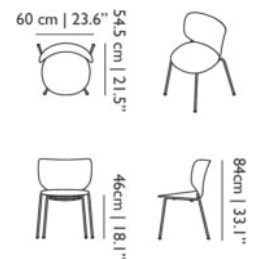

Model: STACKABLE BLACK LEGS

Gliders Set for Hana Chair (4 pcs per pack)	8718282382654	€ 21	In stock
Hana Chair Un-Upholstered Black Stackable Black Legs 4pcs/box	8718282380537	€ 1.005	4W
Hana Chair Un-Upholstered Concrete Grey Stackable Black Legs 4pcs/box	8718282380575	€ 1.005	4W
Hana Chair Un-Upholstered Dusty Pink Stackable Black Legs 4pcs/box	8718282380612	€ 1.005	4W
Hana Chair Un-Upholstered Oyster White Stackable Black Legs 4pcs/box	8718282380650	€ 1.005	4W
Hana Chair Un-Upholstered Terracotta Stackable Black Legs 4pcs/box	8718282380698	€ 1.005	4W
Hana Chair Un-Upholstered White Stackable Black Legs 4pcs/box	8718282380735	€ 1.005	4W

MATERIAL DESCRIPTION
PPGF and Steel

ADDITIONAL
the price you see is per box containing 4 pieces.