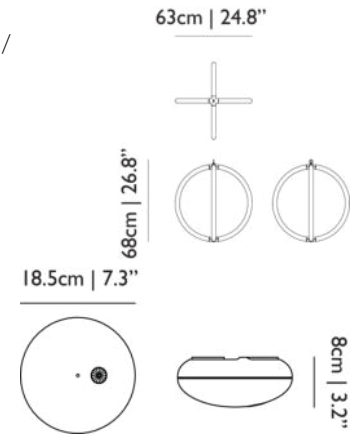

LIGHT OUTPUT
2790 lm

DIMMING & LIGHTING CONTROL
DALI dt6, 0-10V, Wireless Wall Switch, Push /
Pulse dim on Line Voltage, Mains / ELV
dimming is not possible