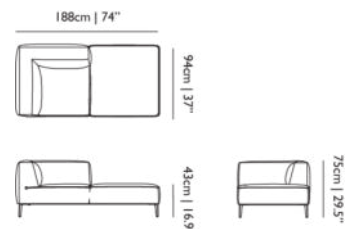

Model: CHAISE LONGUE RIGHT

SSG Chaise Longue right CL02 Cat I	PSSG-CL02I	€ 3.879	8W
SSG Chaise Longue right CL02 Cat II	PSSG-CL02II	€ 4.136	8W
SSG Chaise Longue right CL02 Cat III	PSSG-CL02III	€ 4.357	8W
SSG Chaise Longue right CL02 Cat IV	PSSG-CL02IV	€ 4.705	8W
SSG Chaise Longue right CL02 Cat V	PSSG-CL02V	€ 5.433	8W
SSG Chaise Longue right CL02 Cat LI	PSSG-CL02LI	€ 5.578	8W
SSG Chaise Longue right CL02 Cat LII	PSSG-CL02LII	€ 6.708	8W
SSG Chaise Longue right CL02 Cat LIII	PSSG-CL02LIII	€ 7.840	8W

MATERIAL DESCRIPTION

Steel frame, foam on elastic straps, polished aluminum feet

OUTDOOR USE

No

SEAT HEIGHT

43cm | 16.9"

HEIGHT ARMREST

75cm | 29.5"

SEATING CAPACITY

1

Model: DOUBLE NO ARM LEFT

SSG Double no arm left DE03 Cat I	PSSG-DE03I	€ 4.195	8W
SSG Double no arm left DE03 Cat II	PSSG-DE03II	€ 4.483	8W
SSG Double no arm left DE03 Cat III	PSSG-DE03III	€ 4.723	8W
SSG Double no arm left DE03 Cat IV	PSSG-DE03IV	€ 5.107	8W
SSG Double no arm left DE03 Cat V	PSSG-DE03V	€ 5.911	8W
SSG Double no arm left DE03 Cat LI	PSSG-DE03LI	€ 6.071	8W
SSG Double no arm left DE03 Cat LII	PSSG-DE03LII	€ 7.319	8W
SSG Double no arm left DE03 Cat LIII	PSSG-DE03LIII	€ 8.564	8W

MATERIAL DESCRIPTION

Steel frame, foam on elastic straps, polished aluminum feet

OUTDOOR USE

No

SEAT HEIGHT

43cm | 16.9"

SEAT WIDTH

158cm | 62.2"

HEIGHT ARMREST

75cm | 29.5"