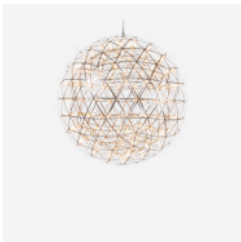

Raimond II

RAIMOND PUTS, 2009

The Raimond lights: perfect spheres of mathematical ingredients punctuated by tiny LED lights. Designer Raimond Puts was not only intrigued by the shape of the geodesic dome, but also with the mystery of prime numbers. It's no coincidence that the dimension of all Raimond lights resemble a prime number. The result of mathematical perfection, that brings the starry night sky into your home.

Compatible with our Wireless Wall Switch, for quick and easy dimming that gives you full control over the light output.

Model: **RAIMOND II, R43**

Raimond II, R43	8718282359946	€ 2.033	In stock
Raimond II, R43, 10 MTR CABLE	8718282359939	€ 2.215	In stock