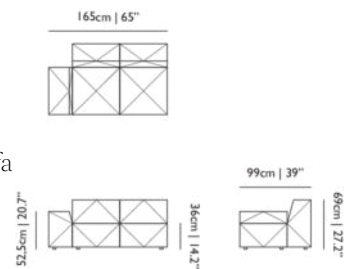

ADDITIONAL

A modular sofa system that will befriend any interior. Design your own BFF Sofa and find out exact measurements with our configurator: <https://www.moooi.com/bff-sofa>