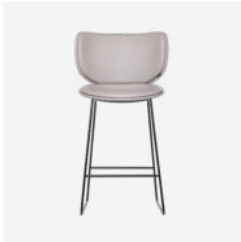

MATERIAL DESCRIPTION
PPGF and Steel

OUTDOOR USE
No

SEAT HEIGHT
66cm | 26"

SEAT WIDTH
50cm | 19.7"

SEATING CAPACITY
1

Hana Bar Stool Upholstered

SIMONE BONANNI, 2024

Hana Bar Stool brings sculptural elegance to any bar or countertop. Its iconic Hana petal-shaped backrest and curved lines boast a minimalist charm. Available in two heights: 65cm and 75cm. The vibrant upholstered seat adds a touch of luxury, complementing the sturdy metal base in black or chrome. A perfect blend of comfort and style for any elevated space.