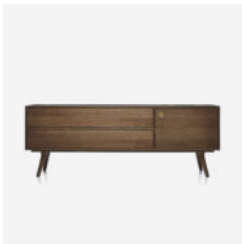

MATERIAL DESCRIPTION

Stained oak veneer on wooden base with polished aluminum feet

OUTDOOR USE

No

92cm | 36.2"

40cm | 15.8"

Zio Buffet

MARCEL WANDERS, 2013