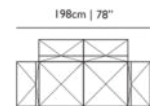

ADDITIONAL

A modular sofa system that will befriend any interior. Design your own BFF Sofa and find out exact measurements with our configurator: <https://www.mooodi.com/bff-sofa>

OUTDOOR USE

No

SEAT HEIGHT

36cm | 14.2"

SEAT WIDTH

135cm | 53.1"

HEIGHT ARMREST

56cm | 22"