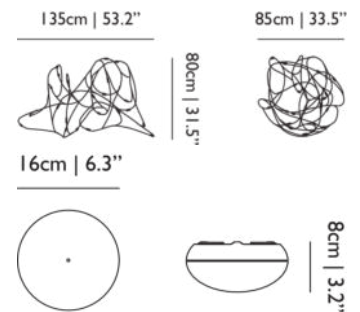

LAMPHOLDER
LED (Solid state)

CABLE COLOUR
Transparent with tinned cores

CABLE LENGTH
250cm | 98.4"

CANOPY
Pebble II White, ABS

COLOUR TEMPERATURE
2500 K (max)

CRI
91

LIGHT OUTPUT
2308 lm

DIMMING & LIGHTING CONTROL
Mains, Trailing edge, Reverse phase