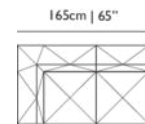

ADDITIONAL

A modular sofa system that will befriend any interior. Design your own BFF Sofa and find out exact measurements with our configurator: <https://www.moooi.com/bff-sofa>