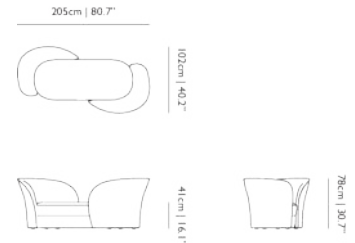

OUTDOOR USE

SEATING CAPACITY

2