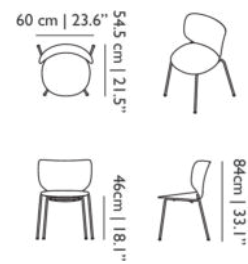

Model: **STACKABLE BLACK LEGS**

Gliders Set for Hana Chair (4 pcs per pack)	8718282382654	€ 21	In stock
Hana Chair Un-Upholstered Black Stackable Black Legs 2pcs/box	8718282380292	€ 503	4W
Hana Chair Un-Upholstered Concrete Grey Stackable Black Legs 2pcs/box	8718282380339	€ 503	4W
Hana Chair Un-Upholstered Dusty Pink Stackable Black Legs 2pcs/box	8718282380377	€ 503	4W
Hana Chair Un-Upholstered Oyster White Stackable Black Legs 2pcs/box	8718282380414	€ 503	4W
Hana Chair Un-Upholstered Terracotta Stackable Black Legs 2pcs/box	8718282380452	€ 503	4W
Hana Chair Un-Upholstered White Stackable Black Legs 2pcs/box	8718282380490	€ 503	4W

MATERIAL DESCRIPTION

PPGF and Steel

ADDITIONAL

the price you see is per box containing 2 pieces.

OUTDOOR USE

No

CERTIFICATIONS

CE, OEKO-TEX

SEAT HEIGHT

46cm | 18.1"

SEAT WIDTH

50cm | 19.7"

SEATING CAPACITY

1

Model: **STACKABLE CHROME LEGS**

Gliders Set for Hana Chair (4 pcs per pack)	8718282382654	€ 21	In stock
Hana Chair Un-Upholstered Black Stackable Chrome Legs 2pcs/box	8718282380308	€ 503	4W
Hana Chair Un-Upholstered Concrete Grey Stackable Chrome Legs 2pcs/box	8718282380346	€ 503	4W
Hana Chair Un-Upholstered Dusty Pink Stackable Chrome Legs 2pcs/box	8718282380384	€ 503	4W
Hana Chair Un-Upholstered Oyster White Stackable Chrome Legs 2pcs/box	8718282380421	€ 503	4W
Hana Chair Un-Upholstered Terracotta Stackable Chrome Legs 2pcs/box	8718282380469	€ 503	4W
Hana Chair Un-Upholstered White Stackable Chrome Legs 2pcs/box	8718282380506	€ 503	4W

MATERIAL DESCRIPTION

PPGF and Steel