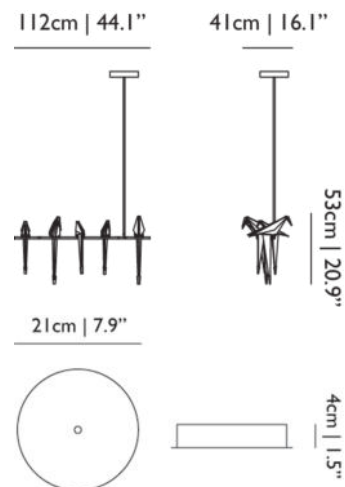

Model: **LARGE**

Perch Light Branch dimmable 1-10V

8718282298030

€ 3.946 In stock

Perch Light Branch dimmable 1-10V 10 MTR

8718282298115

€ 4.074 10W

MATERIAL DESCRIPTION

Steel and aluminium frame with polycarbonate (PC) and synthetic paper birds.

ADDITIONAL

Includes 3 small and 2 large birds. Minimum of 30cm/11,8" from ceiling. One straight connector included. Suspension poles included with set 1: 2x50cm, 2x15cm, 2x10cm (150cm total) finished in matching colour.

OUTDOOR USE

No

LIGHTSOURCE INCLUDED

Yes

NUMBER OF LIGHTSOURCES

5

INPUT VOLTAGE

180-240V

MAX POWER CONSUMPTION

25W

LAMPHOLDER

LED (Solid state)

CABLE COLOUR

Black

CABLE LENGTH

400cm | 157.5"; 1000cm | 393.7"

CANOPY

Matching steel cylinder

COLOUR TEMPERATURE

3000 K (max)

CRI

80

LIGHT OUTPUT

560 lm

DIMMING & LIGHTING CONTROL

0-10V, 1-10V, Push / Pulse dim on Low Voltage (SELV), Potentiometer

Model: **SUSPENSION POLES 50CM / 90"**

parts Perch Branch, suspension pole 50cm/19"

MO-PALI000028

€ 85 4W

MATERIAL DESCRIPTION

Steel and aluminium frame with polycarbonate (PC) and synthetic paper birds.

ADDITIONAL

Optional suspension poles for high ceilings

OUTDOOR USE

No

Perch Light Tree

UMUT YAMAC, 2016

What is more poetic and elegantly captivating than a bird perched on a branch, flirting, singing and celebrating life? We all recognize this image and steal a moment from our precious time to admire this triumph of nature and beauty.

Model: **PERCH LIGHT TREE**

Perch Light Tree dimmable 1-10V

8718282298184

€ 30.294 In stock