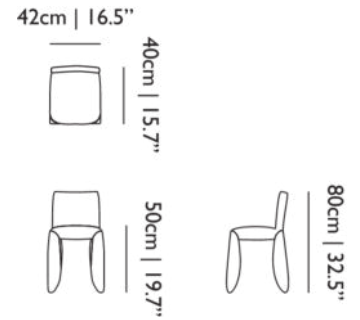

MATERIAL DESCRIPTION
Steel frame, foam.

OUTDOOR USE
No

SEAT HEIGHT
51cm | 20.1"

SEAT WIDTH
42cm | 16.5"