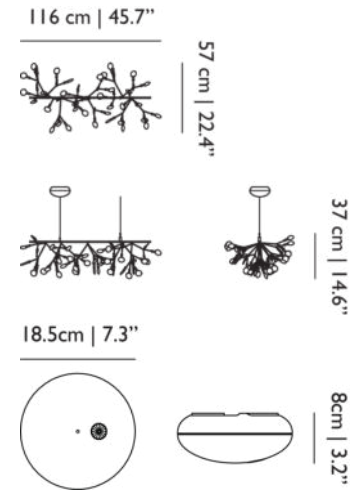

MATERIAL DESCRIPTION

Metal wire frame, polycarbonate lenses, ultra thin suspension wire

OUTDOOR USE

No

LIGHTSOURCE INCLUDED

Yes

NUMBER OF LIGHTSOURCES

45

INPUT VOLTAGE

120-250V

MAX POWER CONSUMPTION

16W

LAMPHOLDER

LED (Solid state)

CABLE COLOUR

Transparent with tinned cores

CABLE LENGTH

400cm | 157.5"; 1000cm | 393.7"

CANOPY

Pebble III in matching color; Pebble III Copper Coated, ABS; Pebble III Green Coated, ABS; Pebble III Nickel Coated, ABS; Pebble III White Coated, ABS

COLOUR TEMPERATURE

2600 K (max)

CRI

91

LIGHT OUTPUT

1180 lm

DIMMING & LIGHTING CONTROL

DALI dt6, Push / Pulse dim on Line Voltage, Wireless Wall Switch, Mains / ELV dimming is not possible, 0-10V

Model: HERACLEUM III ENDLESS BEND 135

Heracleum Endless, bend 135°, copper	MOLHEREB35CA	€ 113	5W
Heracleum Endless, bend 135°, green	8718282374888	€ 113	5W
Heracleum Endless, bend 135°, nickel	MOLHEREB35NA	€ 113	5W
Heracleum Endless, bend 135°, white	8718282362656	€ 113	5W

MATERIAL DESCRIPTION

Metal wire frame, polycarbonate lenses, ultra thin suspension wire