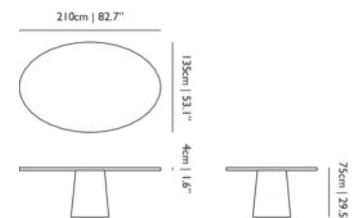

56 cm | 22"

OUTDOOR USE

Yes

71 cm | 28"

Model: TOP OVAL, 210X130 OAK

Container Top Oak 210x130 Black Stained	8718282329475	€ 2.951	7W
Container Top Oak 210x130 Black Stained w/hole	8718282199412	€ 2.951	7W
Container Top Oak 210x130 Cinnamon Stained	8718282329505	€ 2.951	7W
Container Top Oak 210x130 Cinnamon Stained w/hole	8718282199429	€ 2.951	7W
Container Top Oak 210x130 Grey Stained	8718282329499	€ 2.951	7W
Container Top Oak 210x130 Grey Stained w/hole	8718282199436	€ 2.951	7W
Container Top Oak 210x130 Natural Oil	8718282329468	€ 2.951	7W
Container Top Oak 210x130 Natural Oil w/hole	8718282199443	€ 2.951	7W
Container Top Oak 210x130 RAL 9005	8718282329437	€ 2.951	7W
Container Top Oak 210x130 RAL 9005 w/hole	8718282301396	€ 2.951	7W
Container Top Oak 210x130 RAL 9016	8718282329451	€ 2.951	7W
Container Top Oak 210x130 RAL 9016 w/hole	8718282300740	€ 2.951	7W
Container Top Oak 210x130 Wenge Stained	8718282329482	€ 2.951	7W
Container Top Oak 210x130 Wenge Stained w/hole	8718282300757	€ 2.951	7W
Container Top Oak 210x130 White Wash Stained	8718282329512	€ 2.951	7W
Container Top Oak 210x130 White Wash Stained w/hole	8718282300764	€ 2.951	7W

MATERIAL DESCRIPTION

Solid Oak

ADDITIONAL

If the option is available and you choose a table with a socket and would like an extension cable with female connector and plug, it will have to be bought locally. It is not included in the set. Only the male plug is included.

OUTDOOR USE

No

THICKNESS TABLETOP

4cm | 1.6"

SEATS

10