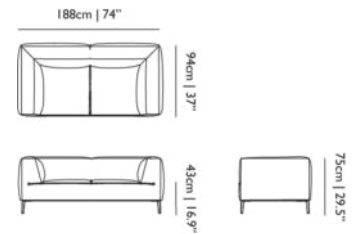

SEATING CAPACITY

2