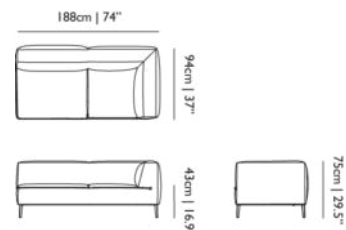

SEATING CAPACITY

2

Model: DOUBLE NO ARM RIGHT

SSG Double no arm right DE02 Cat I	PSSG-DE02I	€ 4.195	8W
SSG Double no arm right DE02 Cat II	PSSG-DE02II	€ 4.483	8W
SSG Double no arm right DE02 Cat III	PSSG-DE02III	€ 4.723	8W
SSG Double no arm right DE02 Cat IV	PSSG-DE02IV	€ 5.107	8W
SSG Double no arm right DE02 Cat V	PSSG-DE02V	€ 5.911	8W
SSG Double no arm right DE02 Cat LI	PSSG-DE02LI	€ 6.071	8W
SSG Double no arm right DE02 Cat LII	PSSG-DE02LII	€ 7.319	8W
SSG Double no arm right DE02 Cat LIII	PSSG-DE02LIII	€ 8.564	8W