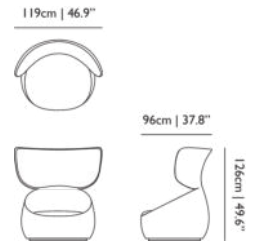

Model: WINGBACK SWIVEL

Hana Armchair Wingback Swivel EA, Rendezvous Tokyo Blue velvet Indigo	8718282746470	€ 5.750	In stock
Hana Armchair Wingback Swivel Cat I	PHANAWISWI	€ 4.229	8W
Hana Armchair Wingback Swivel Cat II	PHANAWISWII	€ 4.483	8W
Hana Armchair Wingback Swivel Cat III	PHANAWISWIII	€ 4.697	8W
Hana Armchair Wingback Swivel Cat IV	PHANAWISWIV	€ 5.038	8W
Hana Armchair Wingback Swivel Cat V	PHANAWISWV	€ 5.750	8W
Hana Armchair Wingback Swivel Cat LI	PHANAWISWLI	€ 5.802	8W
Hana Armchair Wingback Swivel Cat LII	PHANAWISWLI	€ 6.866	8W
Hana Armchair Wingback Swivel Cat LIII	PHANAWISWLIII	€ 7.927	8W

MATERIAL DESCRIPTION

Metal frame. elastic straps, cut and molded foam.

OUTDOOR USE

No

SEAT HEIGHT

40cm | 15.7"

SEAT WIDTH

67cm | 26.4" to 57cm | 22.4"

HEIGHT ARMREST

69cm | 27.2" to 41cm | 16.1"

SEATING CAPACITY

1