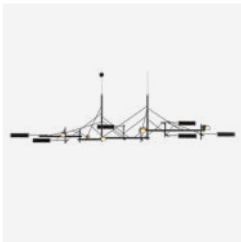

Tinkering

JOOST VAN BLEISWIJK | POWERED THROUGH ELECTROSANDWICH® BY MARCEL WANDERS, 2020

Tinkering, designed by Joost van Bleiswijk, captivates its spectators through a rhythmic composition that is made from black coated stainless steel and brass. This suspension lamp is available in two sizes, Tinkering 85 and Tinkering 140, which feature 7 and 12 LED light sources, respectively. The light caps are individually adjustable and make this lamp suitable to be installed above a table or a desk. Tinkering is powered through Electrosandwich® technology by Marcel Wanders.

Model: **140**

Tinkering 140

8718282351322

€ 3.262 In stock