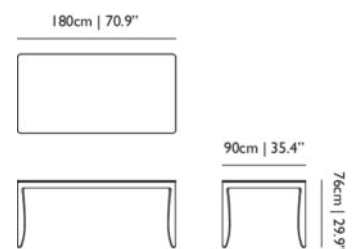

9cm | 3.5"

SEATS

6

Model: 240

Monster Table 240 Grey stained	8718282348179	€ 3.342	28W
Monster Table 240 Natural oil	8718282348155	€ 3.342	28W
Monster Table 240 Wenge stained	8718282348162	€ 3.342	28W
Monster Table 240 White wash stained	8718282348186	€ 3.342	28W
Monster Table 240 Black stained	8718282348193	€ 3.342	28W
Monster Table 240 Cinnamon stained	8718282348209	€ 3.342	28W