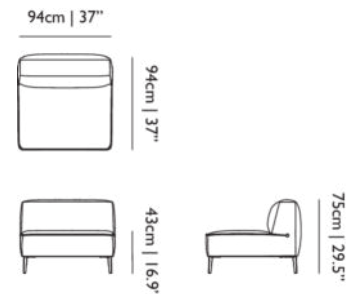

SEATING CAPACITY

1