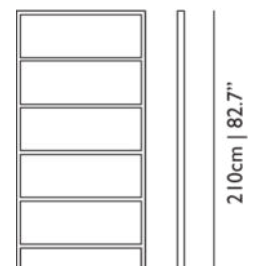

MATERIAL DESCRIPTION

Stained Solid Oak, lacquered beech.

OUTDOOR USE

No

105cm | 41.3" 6cm | 2.4"