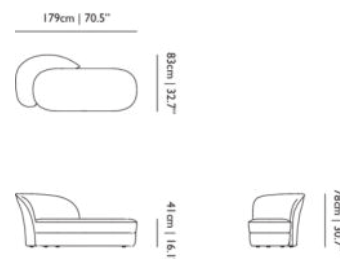

SEATING CAPACITY

1

Model: RIGHT

Aldora Chaise Longue CL02 Right, Cat I	PALDOCL02I	€ 2.585	10W
Aldora Chaise Longue CL02 Right, Cat II	PALDOCL02II	€ 2.769	10W
Aldora Chaise Longue CL02 Right, Cat III	PALDOCL02III	€ 2.892	10W
Aldora Chaise Longue CL02 Right, Cat LI	PALDOCL02LI	€ 3.010	10W
Aldora Chaise Longue CL02 Right, Cat IV	PALDOCL02IV	€ 3.094	10W
Aldora Chaise Longue CL02 Right, Cat LII	PALDOCL02LII	€ 3.383	10W
Aldora Chaise Longue CL02 Right, Cat V	PALDOCL02V	€ 3.520	10W
Aldora Chaise Longue CL02 Right, Cat LIII	PALDOCL02LIII	€ 3.737	10W