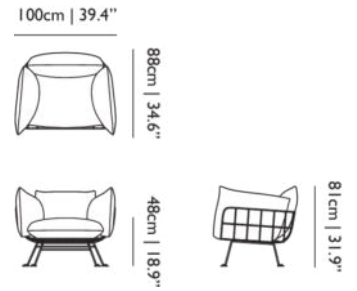

OUTDOOR USE

Yes

SEAT HEIGHT

48cm | 18.9"

SEAT WIDTH

45cm | 17.7"

HEIGHT ARMREST
81cm | 31.9"

SEATING CAPACITY
1