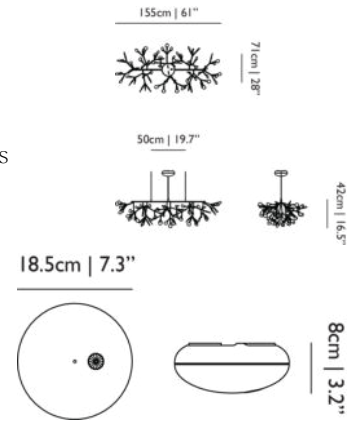

COLOUR TEMPERATURE
2600 K (max)

LIGHT OUTPUT
1872 lm

CRI
91

DIMMING & LIGHTING CONTROL
DALI dt6, Push / Pulse dim on Line Voltage,
Wireless Wall Switch, Mains / ELV dimming is
not possible, 0-10V