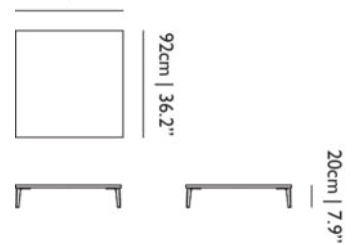

OUTDOOR USE

No

92cm | 36.2"