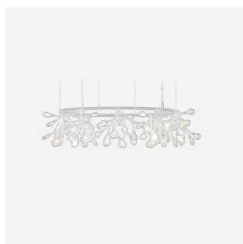

Heracleum III The Big O

BERTJAN POT | POWERED THROUGH ELECTROSANDWICH® BY MARCEL WANDERS, 2014

In the Heracleum III The Big O, by Bertjan Pot, the flowering leaves are shaped in a blossoming crown. In the old days, a circular crown was a symbol of power, eternity, and glory. The Heracleum III The Big O adds the beauty of nature and prosperity to that row. Available in two sizes and four colours, this suspended lighting design is suitable for any space and crowns any interior. Like the other designs in the Heracleum family, the lean branches are powered by Electrosandwich, by Marcel Wanders studio. Compatible with our Wireless Wall Switch, for quick and easy dimming that gives you full control over the light output.