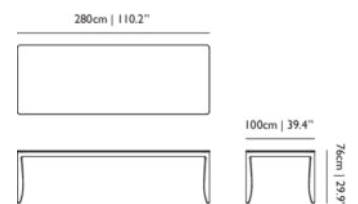

Model: 240

Monster Table 240 Grey stained	8718282348179	€ 3.342	28W
Monster Table 240 Natural oil	8718282348155	€ 3.342	28W
Monster Table 240 Wenge stained	8718282348162	€ 3.342	28W
Monster Table 240 White wash stained	8718282348186	€ 3.342	28W
Monster Table 240 Black stained	8718282348193	€ 3.342	28W
Monster Table 240 Cinnamon stained	8718282348209	€ 3.342	28W

MATERIAL DESCRIPTION

Solid oak legs and veneer top

OUTDOOR USE

No

THICKNESS TABLETOP

9cm | 3.5"

SEATS

8

Model: 280

Monster Table 280 Black stained	8718282348223	€ 3.775	28W
Monster Table 280 Cinnamon stained	8718282348254	€ 3.775	28W
Monster Table 280 Grey stained	8718282348247	€ 3.775	28W
Monster Table 280 Natural Oil	8718282348216	€ 3.775	28W
Monster Table 280 Wenge stained	8718282348230	€ 3.775	28W
Monster Table 280 White wash stained	8718282348261	€ 3.775	28W

MATERIAL DESCRIPTION

Solid oak legs and veneer top

OUTDOOR USE

No

THICKNESS TABLETOP

9cm | 3.5"

SEATS

10

Zio Dining Table

MARCEL WANDERS, 2013

In most households the table is the central piece of the dining room, the heart around which families gather, entertain and relax. Many special memories revolve around its steady presence. With their graceful look and refined details, the Zio tables by Marcel Wanders bring a touch of style to any moment.

Model: ZIO DINING TABLE 190

Zio dining table 190 Cinnamon stained	8718282342382	€ 4.937	28W
Zio Dining Table 190, composition	8718282342337	€ 4.937	28W
Zio dining table 190 Black stained	8718282342351	€ 4.937	28W
Zio dining table 190 Grey stained	8718282342375	€ 4.937	28W
Zio dining table 190 Natural oil	8718282342344	€ 4.937	28W
Zio dining table 190 Wenge stained	8718282342368	€ 4.937	28W
Zio dining table 190 White wash stained	8718282342399	€ 4.937	28W