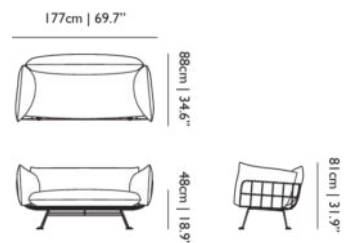

Model: **DOUBLE SEATER**

NEST SOFA DOUBLE SEATER CAT 1

Nest Sofa, frame, white	8718282338866	€ 1.687	8W
Nest Sofa Cat I	PNESTSOFAI	€ 1.938	10W
complete		€ 3.625	

NEST SOFA DOUBLE SEATER CAT II

Nest Sofa, frame, white	8718282338866	€ 1.687	8W
Nest Sofa Cat II	PNESTSOFAII	€ 2.285	10W
complete		€ 3.972	

NEST SOFA DOUBLE SEATER CAT III

Nest Sofa, frame, white	8718282338866	€ 1.687	8W
Nest Sofa Cat III	PNESTSOFAIII	€ 2.578	10W
complete		€ 4.265	

NEST SOFA DOUBLE SEATER CAT IV

Nest Sofa, frame, white	8718282338866	€ 1.687	8W
Nest Sofa Cat IV	PNESTSOFAIV	€ 3.045	10W
complete		€ 4.732	

NEST SOFA DOUBLE SEATER

Nest Sofa, frame, white	8718282338866	€ 1.687	8W
Nest Sofa Cat LI	PNESTSOFALI	€ 4.216	10W
complete		€ 5.903	

NEST SOFA DOUBLE SEATER

Nest Sofa, frame, white	8718282338866	€ 1.687	8W
Nest Sofa Cat LIII	PNESTSOFALIII	€ 7.246	10W
complete		€ 8.933	

NEST SOFA DOUBLE SEATER

Nest Sofa, frame, white	8718282338866	€ 1.687	8W
Nest Sofa Cat LIII	PNESTSOFALIII	€ 7.246	10W
complete		€ 8.933	

NEST SOFA DOUBLE SEATER

Nest Sofa, frame, white	8718282338866	€ 1.687	8W
Nest Sofa Cat V	PNESTSOFAV	€ 4.019	10W
complete		€ 5.706	

MATERIAL DESCRIPTION

KTL and powdercoated steel frame (suitable for outdoor use), mixed foam, feather & fiber flock filling.

OUTDOOR USE

Yes

SEAT HEIGHT

48cm | 18.9"

HEIGHT ARMREST

81cm | 31.9"

ADDITIONAL

Nest Sofa consists of a Frame and a

SEAT WIDTH

122cm | 48"

SEATING CAPACITY

2

Model: **NEST SOFA CUSHIONS**

Nest Sofa Cat LII	PNESTSOFALII	€ 5.730	10W