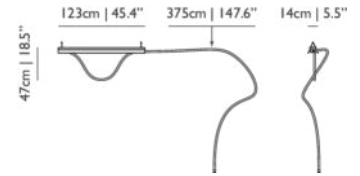

CABLE COLOUR

Black

SWITCH

No

COLOUR TEMPERATURE

2100 K (min) / 2900 K (max)

LIGHT OUTPUT

3636 lm

CABLE LENGTH

250cm | 98.4"

CANOPY

Matching steel cylinder

CRI

94

DIMMING & LIGHTING CONTROL

Wireless Wall Switch, Mains / ELV dimming is not possible, Dim to Warm