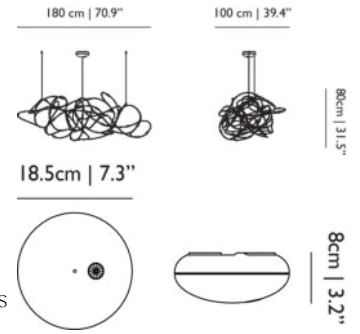

LAMPHOLDER
LED (Solid state)

CABLE LENGTH
250cm | 98.4"

COLOUR TEMPERATURE
2500 K (max)

LIGHT OUTPUT
2582 lm

CABLE COLOUR
Transparent with tinned cores

CANOPY
Pebble III White, ABS

CRI
91

DIMMING & LIGHTING CONTROL
Wireless Wall Switch, DALI dt6, Push / Pulse dim on Line Voltage, Mains / ELV dimming is not possible