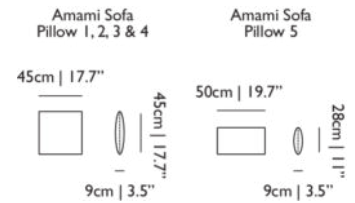

Amami Pillows

LORENZA BOZZOLI, 2016

Matching Amami Pillows are super cozy and a joy to the eye, making it simply irresistible to pamper you and your guests.

Model: SET OF 5 PILLOWS

Amami Pillows, set of 5, Red/Blue	8718282343563	€ 1.265	10W
Amami Pillows, set of 5, Red/Dark Grey	8718282343570	€ 1.265	10W
Amami Pillows, set of 5, Red/Light Grey	8718282343587	€ 1.265	10W

ADDITIONAL

Pillow set of 4 red/cayenne pillows (1,2,3,4) and one (5) matching with sofa colour.

OUTDOOR USE

No

Cloud Pillow

MARCEL WANDERS, 2012

Have you ever wished that you could fall into the softness of a white cloud that looks like cotton candy?

Model: CLOUD PILLOW 35X35

Cloud Pillow 35x35 Cat I	PPILLRO02I	€ 241	10W
Cloud Pillow 35x35 Cat II	PPILLRO02II	€ 267	10W
Cloud Pillow 35x35 Cat III	PPILLRO02III	€ 290	10W
Cloud Pillow 35x35 Cat IV	PPILLRO02IV	€ 326	10W
Cloud Pillow 35x35 Cat V	PPILLRO02V	€ 400	10W
Cloud Pillow 35x35 Cat LI	PPILLRO02LI	€ 404	10W
Cloud Pillow 35x35 Cat LII	PPILLRO02LII	€ 514	10W
Cloud Pillow 35x35 Cat LIII	PPILLRO02LIII	€ 625	10W

OUTDOOR USE

No