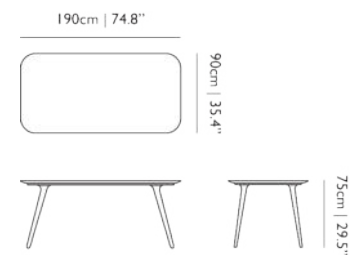

MATERIAL DESCRIPTION

Solid oak

OUTDOOR USE

No

THICKNESS TABLETOP

6cm | 2.4"

SEATS

4