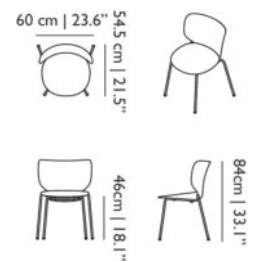

Model: STACKABLE BLACK LEGS

Gliders Set for Hana Chair (4 pcs per pack)	8718282382654	€ 21	In stock
Hana Chair Un-Upholstered Black Stackable Black Legs 2pcs/box	8718282380292	€ 503	4W
Hana Chair Un-Upholstered Concrete Grey Stackable Black Legs 2pcs/box	8718282380339	€ 503	4W
Hana Chair Un-Upholstered Dusty Pink Stackable Black Legs 2pcs/box	8718282380377	€ 503	4W
Hana Chair Un-Upholstered Oyster White Stackable Black Legs 2pcs/box	8718282380414	€ 503	4W
Hana Chair Un-Upholstered Terracotta Stackable Black Legs 2pcs/box	8718282380452	€ 503	4W
Hana Chair Un-Upholstered White Stackable Black Legs 2pcs/box	8718282380490	€ 503	4W

MATERIAL DESCRIPTION

PPGF and Steel

ADDITIONAL

the price you see is per box containing 2 pieces.

OUTDOOR USE

No

CERTIFICATIONS

CE, OEKO-TEX

SEAT HEIGHT

46cm | 18.1"

SEAT WIDTH

50cm | 19.7"