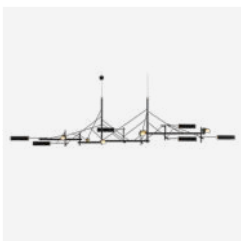

Tinkering

JOOST VAN BLEISWIJK | POWERED THROUGH ELECTROSANDWICH® BY MARCEL WANDERS, 2020

Tinkering, designed by Joost van Bleiswijk, captivates its spectators through a rhythmic composition that is made from black coated stainless steel and brass. This suspension lamp is available in two sizes, Tinkering 85 and Tinkering 140, which feature 7 and 12 LED light sources, respectively. The light caps are individually adjustable and make this lamp suitable to be installed above a table or a desk. Tinkering is powered through Electrosandwich® technology by Marcel Wanders.

Model: **140**

Tinkering 140

8718282351322

€ 3.262 In stock