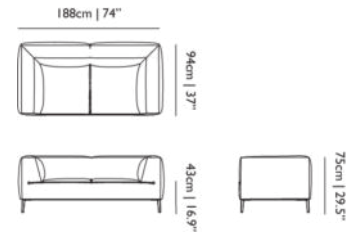

SEATING CAPACITY

2