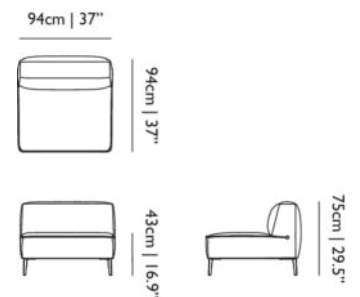

SEATING CAPACITY

1