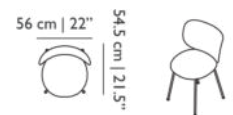

ADDITIONAL

the price you see is per box containing 2 pieces.