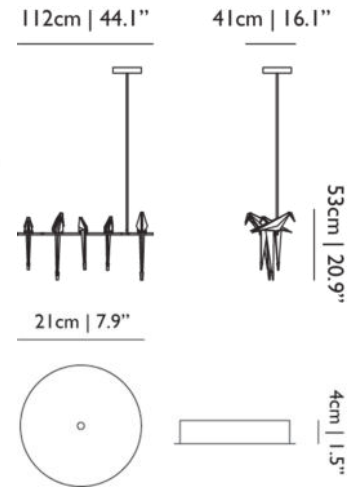

MATERIAL DESCRIPTION

Steel and aluminium frame with polycarbonate (PC) and synthetic paper birds.

ADDITIONAL

Includes 3 small and 2 large birds. Minimum of 30cm/11,8" from ceiling. One straight connector included. Suspension poles included with set 1: 2x50cm, 2x15cm, 2x10cm (150cm total) finished in matching colour.

OUTDOOR USE

No

LIGHTSOURCE INCLUDED

Yes

INPUT VOLTAGE

180-240V

LAMPHOLDER

LED (Solid state)

CABLE LENGTH

400cm | 157.5"

COLOUR TEMPERATURE

3000 K (max)

LIGHT OUTPUT

560 lm

NUMBER OF LIGHTSOURCES

5

MAX POWER CONSUMPTION

25W

CABLE COLOUR

Black

CANOPY

Matching steel cylinder

CRI

80

DIMMING & LIGHTING CONTROL

0-10V, 1-10V, Push / Pulse dim on Low Voltage (SELV), Potentiometer

Model: **SUSPENSION POLES 50CM / 90"**

parts Perch Branch, suspension pole 50cm/19"

MO-PALI000028

€ 85 4W

MATERIAL DESCRIPTION

Steel and aluminium frame with polycarbonate (PC) and synthetic paper birds.

ADDITIONAL

Optional suspension poles for high ceilings

OUTDOOR USE

No

Perch Light Tree

UMUT YAMAC, 2016

What is more poetic and elegantly captivating than a bird perched on a branch, flirting, singing and celebrating life? We all recognize this image and steal a moment from our precious time to admire this triumph of nature and beauty.

Model: **PERCH LIGHT TREE**

Perch Light Tree dimmable 1-10V

8718282298184

€ 30.294 10W