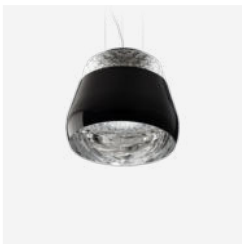

Love at first sight! A magic mirror and the power of crystals transform a simple shell into an endless light bouquet of flowers.

Model: **LARGE**

Valentine, chrome	8718282347660	€ 1.898	10W
Valentine, gold	8718282347738	€ 1.993	10W
Valentine, black	8718282347608	€ 2.164	10W