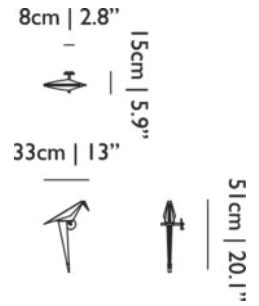

DIMMING & LIGHTING CONTROL

0-10V, 1-10V, Push / Pulse dim on Low

Voltage (SELV), Potentiometer