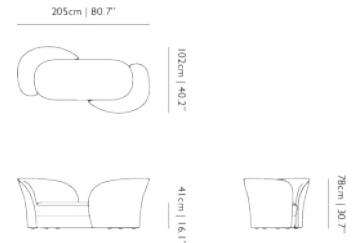

Aldora Vis a Vis

CRISTINA CELESTINO , 2023

The Aldora Vis a Vis, designed by Cristina Celestino, adds a touch of natural charm to any commercial or private space. The sculptural backrests are inspired by Milanese decadence and graceful calla lilies. Its dual-sided design offers functional elegance, making it perfect as a freestanding seater. Discover versatility with left/right setups and choose from an array of fabrics and leathers for a personalised touch. Aldora Vis a Vis will invite conversations, engage in style, and elevate any space.

The Aldora Vis a Vis is also available as a sofa and chaise longue. Configure the Aldora Vis a Vis to your personal tastes with the online configurator. Choose from a wide selection of fabrics and leathers and discover what it looks like with our AR tool.

Model: LEFT

Aldora Vis a Vis Double Seater Left Cat I	PALDOVI01I	€ 3.119	10W
Aldora Vis a Vis Double Seater Left Cat II	PALDOVI01II	€ 3.155	10W
Aldora Vis a Vis Double Seater Left Cat III	PALDOVI01III	€ 3.352	10W
Aldora Vis a Vis Double Seater Left Cat LI	PALDOVI01LI	€ 3.543	10W
Aldora Vis a Vis Double Seater Left Cat IV	PALDOVI01IV	€ 3.677	10W
Aldora Vis a Vis Double Seater Left Cat LII	PALDOVI01LII	€ 4.145	10W
Aldora Vis a Vis Double Seater Left Cat V	PALDOVI01V	€ 4.368	10W
Aldora Vis a Vis Double Seater Left Cat LIII	PALDOVI01LIII	€ 4.716	10W

MATERIAL DESCRIPTION

Wood and steel frame, foam over steel springs

OUTDOOR USE

No

SEATING CAPACITY

2

Model: RIGHT