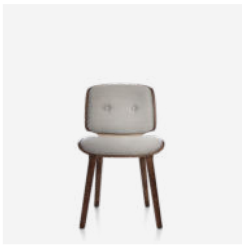

MATERIAL DESCRIPTION
Steel frame, foam.

OUTDOOR USE
No

42cm | 16.5"

SEAT HEIGHT
51cm | 20.1"

SEAT WIDTH
42cm | 16.5"

Nut Dining Chair

MARCEL WANDERS, 2013

Sitting in the warm embrace of the Nut dining chair by will make you feel protected and as precious as the most beautiful pearl in the sea. The exquisite flavour of its design and the rich pattern of its textiles distinguish it from the mass.