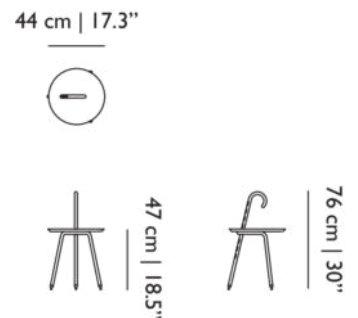

No

**THICKNESS TABLETOP**

0.1cm | 0"

Zio Coffee Table

MARCEL WANDERS, 2013

The perfect living room mates any time of the day. Marcel Wanders Zio coffee tables bring a touch of playful elegance to your afternoons, either entertaining friends or while enjoying a quick coffee on a busy day. Their rounded silhouette and sharp looks come in two sizes, so that you can find the right fit for any space!