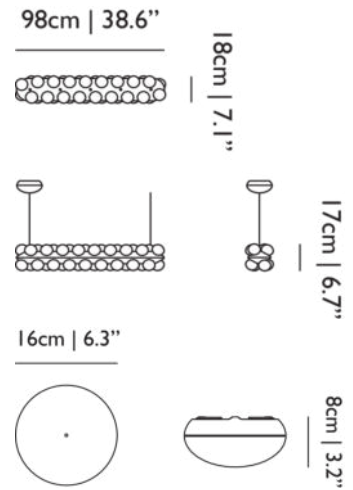

MATERIAL DESCRIPTION

HIPS housing, PMMA light guide, glass bulbs.

ADDITIONAL

The Proplight is available in two colour temperatures: 2000K or 2700K.

OUTDOOR USE

No

LIGHTSOURCE INCLUDED

Yes

NUMBER OF LIGHTSOURCES

36

INPUT VOLTAGE

110-240V

MAX POWER CONSUMPTION

21W

LAMPHOLDER

LED (Solid state)

CABLE COLOUR

Transparent with tinned cores

CABLE LENGTH

400cm | 157.5"

CANOPY

Pebble II White, ABS

COLOUR TEMPERATURE

2700 K (max)

CRI

80

LIGHT OUTPUT

1600 lm

DIMMING & LIGHTING CONTROL

Mains, Trailing edge, Reverse phase

Model: DOUBLE HORIZONTAL

Prop light, Double Horizontal 2700K

8718282293691

€ 2.547 In stock

Prop light, Double Horizontal 2000K

8718282198729

€ 2.547 10W

MATERIAL DESCRIPTION

HIPS housing, PMMA light guide, glass bulbs.

ADDITIONAL

The Proplight is available in two colour temperatures: 2000K or 2700K.

OUTDOOR USE

No

LIGHTSOURCE INCLUDED

Yes

NUMBER OF LIGHTSOURCES

36

INPUT VOLTAGE

110-240V

MAX POWER CONSUMPTION

21W

LAMPHOLDER

LED (Solid state)

CABLE COLOUR

Transparent with tinned cores

CABLE LENGTH

400cm | 157.5"

CANOPY

Pebble II White, ABS

CRI

80

LIGHT OUTPUT

1600 lm