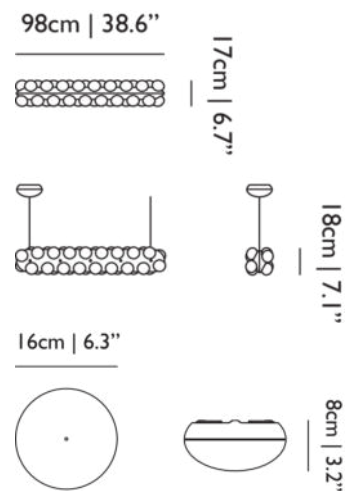

DIMMING & LIGHTING CONTROL

Mains, Trailing edge, Reverse phase

Model: ROUND DOUBLE

Prop light, Round Double 2700K

8718282294162

€ 5.254 In stock

Prop light, Round Double 2700K 10 MTR CABLE

8718282294681

€ 5.030 10W

Prop light, Round Double 2000K

8718282294155

€ 5.254 10W