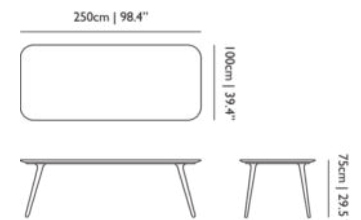

MATERIAL DESCRIPTION

Solid oak

OUTDOOR USE

No

THICKNESS TABLETOP

6cm | 2.4"

SEATS

6