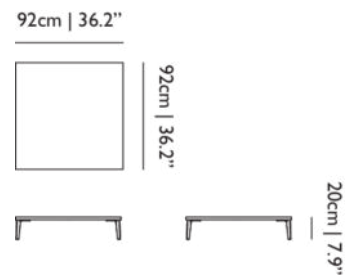

OUTDOOR USE

No