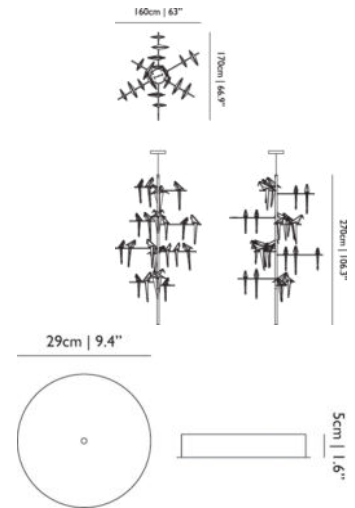

MATERIAL DESCRIPTION

Steel and aluminium frame with polycarbonate (PC) and synthetic paper birds.

OUTDOOR USE

No

LIGHTSOURCE INCLUDED

Yes

NUMBER OF LIGHTSOURCES

25

INPUT VOLTAGE

90-305V

MAX POWER CONSUMPTION

90W

LAMPHOLDER

LED (Solid state)

CABLE COLOUR

Black

CANOPY

Matching steel cylinder

COLOUR TEMPERATURE

3000 K (max)

CRI

80

LIGHT OUTPUT

2340 lm

DIMMING & LIGHTING CONTROL

0-10V, PWM, Potentiometer