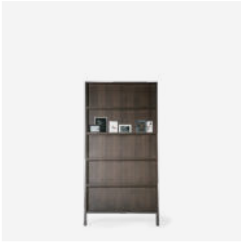

Oblique

MARCEL WANDERS, 2002

Oblique is a cupboard slash a wall shelf. Make this the mood board of your lifestyle. Display all your favorite publications, company magazines, booklets, guides or photos in the chicest way possible.