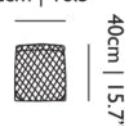

Model: DIAMOND NO ARMS

Monster Chair original black	8718282338729	€ 1.624	In stock
Monster Chair Diamond Cat I	PMONSDIXNI	€ 1.546	7W
Monster Chair Diamond Cat II	PMONSDIXNII	€ 1.623	7W
Monster Chair Diamond Cat III	PMONSDIXNIII	€ 1.688	7W
Monster Chair Diamond Cat IV	PMONSDIXNIV	€ 1.791	7W
Monster Chair Diamond Cat V	PMONSDIXNV	€ 2.004	7W
Monster Chair Diamond Cat LI	PMONSDIXNLI	€ 2.310	7W
Monster Chair Diamond Cat LII	PMONSDIXNLII	€ 2.772	7W
Monster Chair Diamond Cat LIII	PMONSDIXNLIII	€ 3.233	7W
Monster Chair original black with embroidery	8718282338736	€ 1.624	9W

MATERIAL DESCRIPTION

Steel frame, foam.

OUTDOOR USE

No

SEAT HEIGHT

51cm | 20.1"

SEAT WIDTH

42cm | 16.5"

42cm | 16.5"

Model: NAKED ARMS

Monster Chair Naked with arms Cat I	PMONSDINAI	€ 1.207	7W
Monster Chair Naked with arms Cat II	PMONSDINAI	€ 1.284	7W
Monster Chair Naked with arms Cat III	PMONSDINAI	€ 1.346	7W
Monster Chair Naked with arms Cat IV	PMONSDINAI	€ 1.450	7W
Monster Chair Naked with arms Cat V	PMONSDINAV	€ 1.664	7W
Monster Chair Naked with arms Cat LI	PMONSDINALI	€ 1.969	7W
Monster Chair Naked with arms Cat LII	PMONSDINALII	€ 2.431	7W
Monster Chair Naked with arms Cat LIII	PMONSDINALIII	€ 2.893	7W

MATERIAL DESCRIPTION

Steel frame, foam.

OUTDOOR USE

No

SEAT HEIGHT

51cm | 20.1"