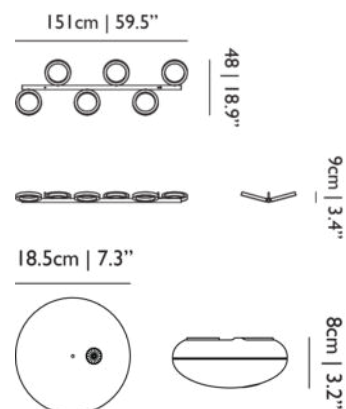

DIMMING & LIGHTING CONTROL

DALI dt6, Push / Pulse dim on Line Voltage, Wireless Wall Switch (dimmer), Mains / ELV dimming is not possible, Dim to Warm