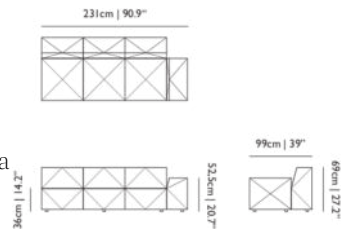

ADDITIONAL

A modular sofa system that will befriend any interior. Design your own BFF Sofa and find out exact measurements with our configurator: <https://www.moooi.com/bff-sofa>