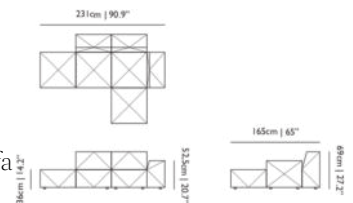

ADDITIONAL

A modular sofa system that will befriend any interior. Design your own BFF Sofa and find out exact measurements with our configurator: <https://www.mooodi.com/bff-sofa>