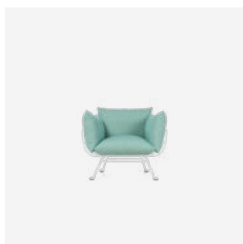

Nest Armchair

MARCEL WANDERS, 2013

Enjoy a cosy nest all to yourself. The Nest Armchair is a comfy elevated nest shaped as a one-seater. This Armchair is all about its cushions, so they are available in a wide range of fabrics and you can design your Nest completely to taste. Or choose 'Patio Outdoor' and enjoy your Nest in your garden, balcony, or patio.

Model: **SINGLE SEATER**

NEST ARMCHAIR SINGLE SEATER

Nest Armchair, frame, white	8718282338781	€ 1.108	8W
Nest Armchair Cat I	PNESTARMCI	€ 1.241	10W
complete		€ 2.349	

NEST ARMCHAIR SINGLE SEATER

Nest Armchair, frame, white	8718282338781	€ 1.108	8W
Nest Armchair Cat II	PNESTARMCII	€ 1.446	10W
complete		€ 2.554	

NEST ARMCHAIR SINGLE SEATER

Nest Armchair, frame, white	8718282338781	€ 1.108	8W
Nest Armchair Cat III	PNESTARMCIII	€ 1.620	10W
complete		€ 2.728	

NEST ARMCHAIR SINGLE SEATER

Nest Armchair, frame, white	8718282338781	€ 1.108	8W
Nest Armchair Cat IV	PNESTARMCIV	€ 1.898	10W
complete		€ 3.006	

NEST ARMCHAIR SINGLE SEATER

Nest Armchair, frame, white	8718282338781	€ 1.108	8W
Nest Armchair Cat LI	PNESTARMCLI	€ 2.589	10W
complete		€ 3.697	

NEST ARMCHAIR SINGLE SEATER

Nest Armchair, frame, white	8718282338781	€ 1.108	8W
Nest Armchair Cat LII	PNESTARMCLII	€ 3.487	10W
complete		€ 4.595	

NEST ARMCHAIR SINGLE SEATER

Nest Armchair, frame, white	8718282338781	€ 1.108	8W
Nest Armchair Cat LIII	PNESTARMCLIII	€ 4.385	10W
complete		€ 5.493	

NEST ARMCHAIR SINGLE SEATER

Nest Armchair, frame, white	8718282338781	€ 1.108	8W
Nest Armchair Cat V	PNESTARMCV	€ 2.473	10W
complete		€ 3.581