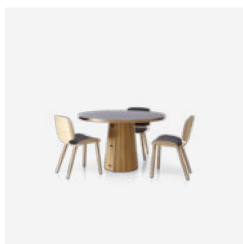

Container Table

MARCEL WANDERS, 2003