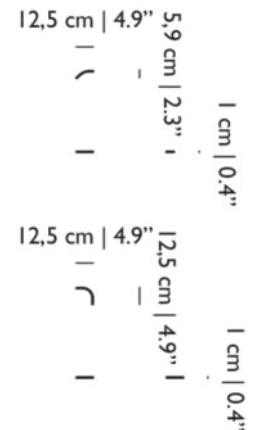

OUTDOOR USE

No

Model: HERACLEUM III ENDLESS BEND 90

Heracleum Endless, bend 90°, copper	MOLHEREB90CA	€ 113	5W
Heracleum Endless, bend 90°, green	8718282374895	€ 113	5W
Heracleum Endless, bend 90°, nickel	MOLHEREB90NA	€ 113	5W
Heracleum Endless, bend 90°, white	8718282362687	€ 113	5W