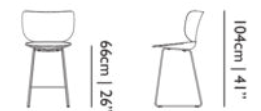

SEAT HEIGHT
66cm | 26"

SEAT WIDTH
50cm | 19.7"