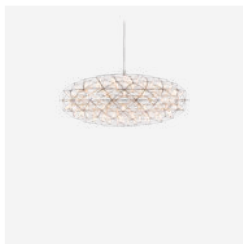

2500 K (max)

LIGHT OUTPUT

8354 lm

Raimond II Zafu

RAIMOND PUTS, 2009

The Raimond Zafu creates an extra-terrestrial effect with its elliptical shape and tiny LED-lights. Like its spherical family members, the Raimond Zafu is made from the same elegant metal strips and mathematical ingredients. The name Zafu comes from the transcendental shape inspired by designer Raimond Puts' meditation cushion.