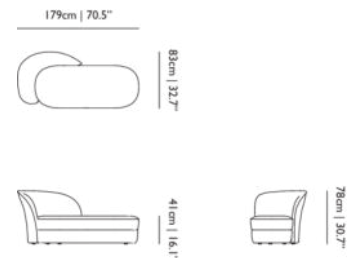

SEATING CAPACITY

1

Model: RIGHT

Aldora Chaise Longue CL02 Right, Cat I	PALDOCL02I	€ 2.585	10W
Aldora Chaise Longue CL02 Right, Cat II	PALDOCL02II	€ 2.769	10W
Aldora Chaise Longue CL02 Right, Cat III	PALDOCL02III	€ 2.892	10W
Aldora Chaise Longue CL02 Right, Cat LI	PALDOCL02LI	€ 3.010	10W
Aldora Chaise Longue CL02 Right, Cat IV	PALDOCL02IV	€ 3.094	10W
Aldora Chaise Longue CL02 Right, Cat LII	PALDOCL02LII	€ 3.383	10W
Aldora Chaise Longue CL02 Right, Cat V	PALDOCL02V	€ 3.520	10W
Aldora Chaise Longue CL02 Right, Cat LIII	PALDOCL02LIII	€ 3.737	10W