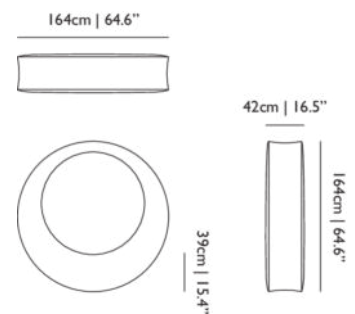

SEAT WIDTH

112cm | 44.1"

Model: UPHOLSTERED

O. Upholstered Concrete Divina MD - 343	8718282342092	€ 3.568	8W
O. Upholstered Light Grey Divina Melange 3 - 120	8718282342108	€ 3.568	8W
O. Upholstered Terracotta Divina 3 - 552	8718282342115	€ 3.568	8W

MATERIAL DESCRIPTION

PE

OUTDOOR USE

No

SEAT HEIGHT

42cm | 16.5"