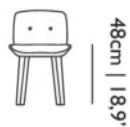

SEAT HEIGHT

47cm | 18.5" to 44cm | 17.3"

SEAT WIDTH

49cm | 19.3" to 44cm | 17.3"

SEATING CAPACITY

1