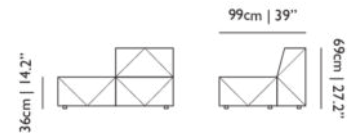

MATERIAL DESCRIPTION

Wooden frame, steel springs, foam.

ADDITIONAL

A modular sofa system that will befriend any interior. Design your own BFF Sofa and find out exact measurements with our configurator: <https://www.moooi.com/bff-sofa>

OUTDOOR USE

No

SEAT HEIGHT

36cm | 14.2"

SEAT WIDTH

135cm | 53.1"

SEATING CAPACITY

2

Model: DOUBLE ELEMENT DE08 DORMEUSE

BFF Double element DE08 Dormeuse, Right Cat I	PBFF-DE08I	€ 2.512	9W
BFF Double element DE08 Dormeuse, Right Cat II	PBFF-DE08II	€ 2.650	9W
BFF Double element DE08 Dormeuse, Right Cat III	PBFF-DE08III	€ 2.765	9W
BFF Double element DE08 Dormeuse, Right Cat IV	PBFF-DE08IV	€ 2.950	9W
BFF Double element DE08 Dormeuse, Right Cat LI	PBFF-DE08LI	€ 3.283	9W
BFF Double element DE08 Dormeuse, Right Cat V	PBFF-DE08V	€ 3.336	9W
BFF Double element DE08 Dormeuse, Right Cat LII	PBFF-DE08LII	€ 3.624	9W
BFF Double element DE08 Dormeuse, Right Cat LIII	PBFF-DE08LIII	€ 4.356	9W

MATERIAL DESCRIPTION

Wooden frame, steel springs, foam.

ADDITIONAL

A modular sofa system that will befriend any interior. Design your own BFF Sofa and find out exact measurements with our configurator: <https://www.moooi.com/bff-sofa>

OUTDOOR USE

No

SEAT HEIGHT

36cm | 14.2"

SEAT WIDTH

135cm | 53.1"