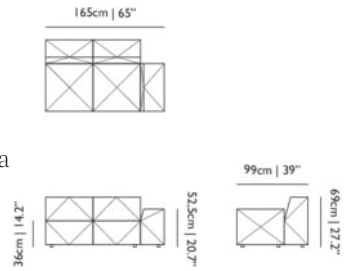

MATERIAL DESCRIPTION

Wooden frame, steel springs, foam.

ADDITIONAL

A modular sofa system that will befriend any interior. Design your own BFF Sofa and find out exact measurements with our configurator: <https://www.moooi.com/bff-sofa>