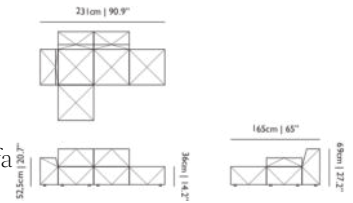

MATERIAL DESCRIPTION

Wooden frame, steel springs, foam.

ADDITIONAL

A modular sofa system that will befriend any interior. Design your own BFF Sofa and find out exact measurements with our configurator: <https://www.mooodi.com/bff-sofa>