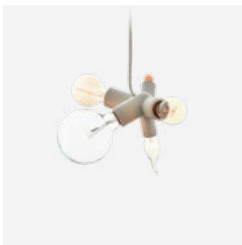

Cluster Lamp

JOEL DEGERMARK, 2004

Joel Degemark's Cluster Lamp is not just a fun eye-catcher that lights up your home. The fun begins before you put it in place. The Cluster Lamp comes without light sources, meaning you can get creative and design a unique lamp that fully suits your interior. The lamp gives room to five light sources of your choice. Big bulbs, small bulbs, coloured glass, frosted glass, round bulbs, flame bulbs, tubular bulbs, etc. The possibilities and combinations are endless. Let your imagination fly and create your own unique Cluster Lamp!

Model: CLUSTERLAMP

Clusterlamp, white

8718282299471

€ 380 In stock

Clusterlamp, white, 10 MTR

8718282299525

€ 483 6W

MATERIAL DESCRIPTION
Polyester housing around metal frame

ADDITIONAL
Lightsources not included.

OUTDOOR USE
No

RECOMMENDED LIGHTSOURCE
60W MAX E27, 40W MAX E14, 15W MAX
E14

NUMBER OF LIGHTSOURCES
5

INPUT VOLTAGE
220-240V

MAX POWER CONSUMPTION
115W

LAMPHOLDER
E27, E14 and E14

CABLE COLOUR
White

CABLE LENGTH
400cm | 157.5"

CANOPY
Pebble II White, ABS

DIMMING & LIGHTING CONTROL
Mains dimmable with compatible light source