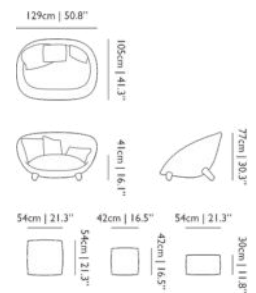

SEATING CAPACITY

2