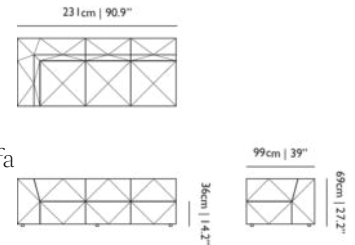

ADDITIONAL

A modular sofa system that will befriend any interior. Design your own BFF Sofa and find out exact measurements with our configurator: <https://www.moooi.com/bff-sofa>

**SEAT WIDTH**

200cm | 78.7"