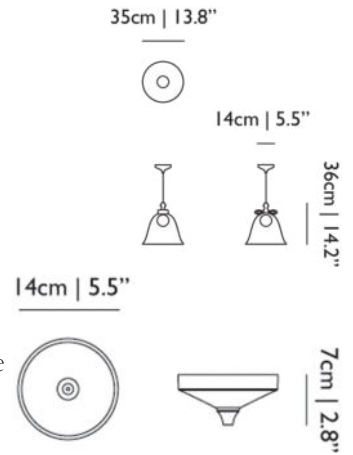

MATERIAL DESCRIPTION
Mouth blown glass, ceramic bow.

OUTDOOR USE
No

NUMBER OF LIGHTSOURCES
1

INPUT VOLTAGE
240V

MAX POWER CONSUMPTION
60W

LAMPHOLDER
G9

CABLE COLOUR
Transparent with tinned cores

CABLE LENGTH
400cm | 157.5"

CANOPY
Bell Lamp Gold Canopy Gold; Bell Lamp
Gold Canopy

DIMMING & LIGHTING CONTROL
Mains dimmable with compatible light source