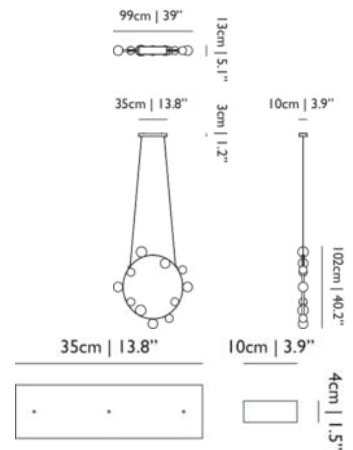

Model: 11

HUBBLE BUBBLE 11 FROSTED

Hubble Bubble 11 frame	8718282351278	€ 1.631	In stock
Hubble Bubble 11 Frosted Spheres	8718282351865	€ 543	In stock
complete		€ 2.174	

HUBBLE BUBBLE 11 OIL

Hubble Bubble 11 frame	8718282351278	€ 1.631	In stock
Hubble Bubble 11 Oil Spheres	8718282351858	€ 543	In stock
complete		€ 2.174	

MATERIAL DESCRIPTION

Metal frame, polycarbonate light guides and glass bulbs

OUTDOOR USE

No

LIGHTSOURCE INCLUDED

Yes

NUMBER OF LIGHTSOURCES

11

INPUT VOLTAGE

220-240V

MAX POWER CONSUMPTION

17W

LAMPHOLDER

LED (Solid state)

CABLE COLOUR

Transparent with tinned cores

CABLE LENGTH

250cm | 98.4"

CANOPY

Matching metal rectangle

COLOUR TEMPERATURE

2700 K (max)

CRI

93

LIGHT OUTPUT

530 lm

DIMMING & LIGHTING CONTROL

Mains, Trailing edge, Reverse phase

Model: 7

HUBBLE BUBBLE 7 FROSTED

Hubble Bubble 7 frame	8718282351261	€ 1.224	In stock
Hubble Bubble 7 Frosted Spheres	8718282351841	€ 407	In stock
complete		€ 1.631	

HUBBLE BUBBLE 7 OIL

Hubble Bubble 7 frame	8718282351261	€ 1.224	In stock
Hubble Bubble 7 Oil Spheres	8718282351834	€ 407	In stock
complete		€ 1.631	

MATERIAL DESCRIPTION

Metal frame, polycarbonate light guides and glass bulbs

OUTDOOR USE

No

LIGHTSOURCE INCLUDED

Yes

NUMBER OF LIGHTSOURCES

7

INPUT VOLTAGE

220-240V

MAX POWER CONSUMPTION

10W

LAMPHOLDER

LED (Solid state)

CABLE COLOUR

Transparent with tinned cores

CABLE LENGTH

250cm | 98.4"

CANOPY

Matching metal rectangle

COLOUR TEMPERATURE

2700 K (max)

CRI

93