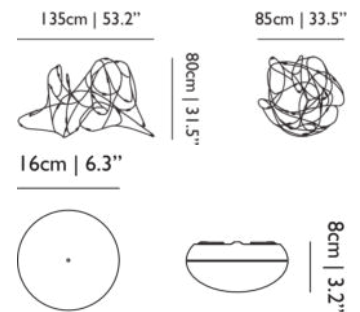

Model: 21

Flock of Light 21 10 MTR complete cable set (power cable + steel cable + ceiling attachments)	8718282355139	€ 113	In stock
Flock of Light 21	8718282355108	€ 1.300	In stock

MATERIAL DESCRIPTION
bronze wires, brass cups with semi-transparent polycarbonate diffusers

LIGHTSOURCE INCLUDED
Yes

INPUT VOLTAGE
220-240V

LAMPHOLDER
LED (Solid state)

CABLE LENGTH
250cm | 98.4"

COLOUR TEMPERATURE
2500 K (max)

LIGHT OUTPUT
2308 lm

OUTDOOR USE
No

NUMBER OF LIGHTSOURCES
21

MAX POWER CONSUMPTION
22W

CABLE COLOUR
Transparent with tinned cores

CANOPY
Pebble II White, ABS

CRI
91

DIMMING & LIGHTING CONTROL
Mains, Trailing edge, Reverse phase