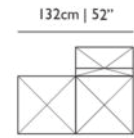

MATERIAL DESCRIPTION

Wooden frame, steel springs, foam.

ADDITIONAL

A modular sofa system that will befriend any interior. Design your own BFF Sofa and find out exact measurements with our configurator: <https://www.moooi.com/bff-sofa>

OUTDOOR USE

No

SEAT HEIGHT

36cm | 14.2"

SEAT WIDTH

135cm | 53.1"