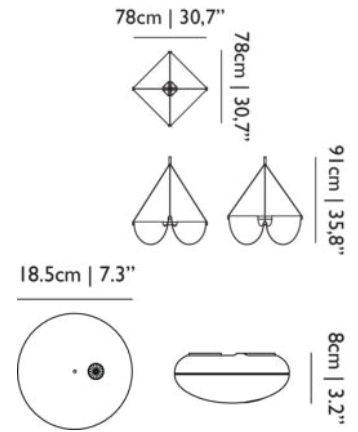

CABLE COLOUR
RAL 9016 (Traffic white)

SWITCH
No

COLOUR TEMPERATURE
2740 K (max)

LIGHT OUTPUT
2150 lm

CABLE LENGTH
250cm | 98.4"

CANOPY
Pebble III in matching color

CRI
81

DIMMING & LIGHTING CONTROL
DALI dt6, Wireless Wall Switch (dimmer),
Push / Pulse dim on Line Voltage, Mains /
ELV dimming is not possible