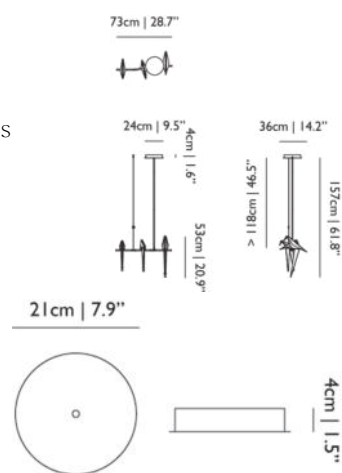

DIMMING & LIGHTING CONTROL

0-10V, 1-10V, Push / Pulse dim on Low Voltage (SELV), Potentiometer

Model: **LARGE**

Perch Light Branch dimmable 1-10V

8718282298030

€ 3.946 In stock

Perch Light Branch dimmable 1-10V 10 MTR

8718282298115

€ 4.074 10W