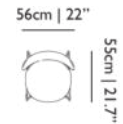

MATERIAL DESCRIPTION
PPGF and Steel

OUTDOOR USE
No