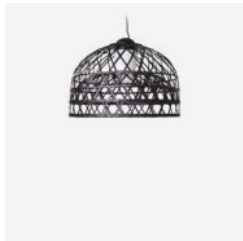

Emperor Suspended

NERI AND HU, 2009