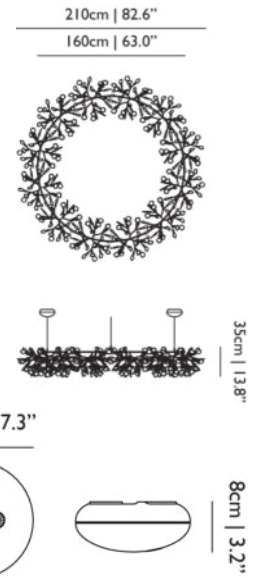

Model: **BIG**

Heracleum III The Big O Big copper	8718282359571	€ 14.108	In stock
Heracleum III The Big O Big nickel	8718282359588	€ 14.108	In stock
Heracleum III The Big O Big green	8718282359328	€ 14.108	8W
Heracleum III The Big O Big white	8718282359335	€ 14.108	8W
Heracleum III The Big O Big copper, 10 MTR CABLE	8718282369907	€ 14.332	8W
Heracleum III The Big O Big green, 10 MTR CABLE	8718282369938	€ 14.332	8W
Heracleum III The Big O Big nickel, 10 MTR CABLE	8718282369914	€ 14.332	8W
Heracleum III The Big O Big white, 10 MTR CABLE	8718282369921	€ 14.332	8W

MATERIAL DESCRIPTION

Metal wire frame, polycarbonate lenses, ultra thin suspension wire

ADDITIONAL

To use the Wireless Wall Switch with Heracleum The Big O, an additional device in the driver is needed. Please contact our sales department via sales@moooi.com or your Moooi sales representative for advice and support.

OUTDOOR USE

No

LIGHTSOURCE INCLUDED

Yes

NUMBER OF LIGHTSOURCES

324

INPUT VOLTAGE

120-250V

MAX POWER CONSUMPTION

84W

LAMPHOLDER

LED (Solid state)

CABLE COLOUR

Transparent with tinned cores

CABLE LENGTH

400cm | 157.5"

CANOPY

Pebble III in matching color

COLOUR TEMPERATURE

2600 K (max)

CRI

91

LIGHT OUTPUT

8427 lm

DIMMING & LIGHTING CONTROL

DALI dt6, Push / Pulse dim on Line Voltage, Wireless Wall Switch (dimmer), Mains / ELV dimming is not possible, 0-10V