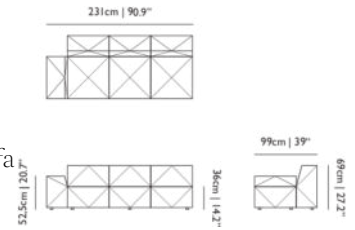

MATERIAL DESCRIPTION

Wooden frame, steel springs, foam.

ADDITIONAL

A modular sofa system that will befriend any interior. Design your own BFF Sofa and find out exact measurements with our configurator: <https://www.moooi.com/bff-sofa>