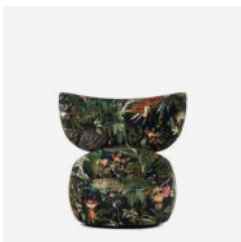

SEAT HEIGHT

40cm | 15.7"

SEAT WIDTH

60cm | 23.6"

Hana Armchair

SIMONE BONANNI, 2019

Create your own world in your safe space that is the Hana Armchair. Let the softness of the folds lure you in and when you step into that abundance of soft fabric, you're stepping into your own space and away from the hustle and bustle of the world. A moment of contemplation and ultimate relaxation. Mindfulness made tangible in the shape of a chair. The Hana is sculptured around the human body and its need to be pampered, embraced and accommodated for long stretches of time. The generous, cute, subtly curves allow for hours of lounging to daydream, read a book and let your imagination fly.