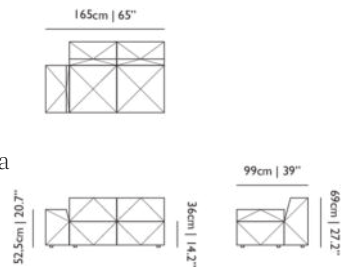

ADDITIONAL

A modular sofa system that will befriend any interior. Design your own BFF Sofa and find out exact measurements with our configurator: <https://www.moooi.com/bff-sofa>