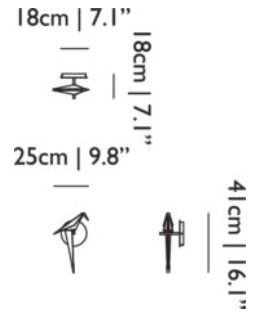

5W

LAMPHOLDER
LED (Solid state)

CABLE LENGTH
260cm | 102.4"

CRI
80

CABLE COLOUR
Black

COLOUR TEMPERATURE
3000 K (max)

LIGHT OUTPUT
90 lm

The Party Wall Lamp