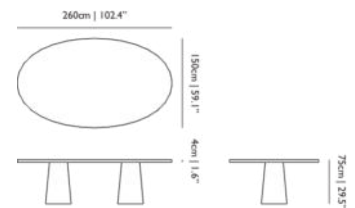

MATERIAL DESCRIPTION

Solid Oak

ADDITIONAL

If the option is available and you choose a table with a socket and would like an extension cable with female connector and plug, it will have to be bought locally. It is not included in the set. Only the male plug is included.