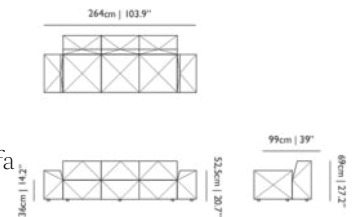

ADDITIONAL

A modular sofa system that will befriend any interior. Design your own BFF Sofa and find out exact measurements with our configurator: <https://www.moooi.com/bff-sofa>

**SEAT WIDTH**

200cm | 78.7"