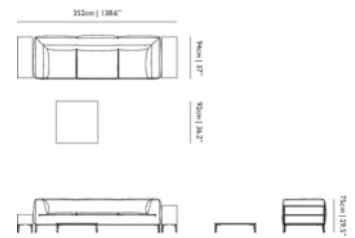

SEATING CAPACITY

3