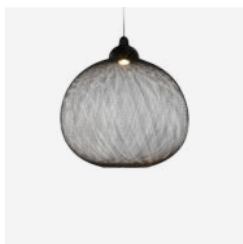

Non Random

BERTJAN POT, 2007

Old ladies call them neatly coiled balls of yarn, Kids talk about soap bubbles hanging from lightbulbs. Some say they are there to light up Arabian nights, Moooi says they're Non Random Lights.

Model: NON RANDOM D48

Non Random d48, white	8718282293752	€ 666	In stock
Non Random d48, black	8718282293790	€ 765	In stock
Non Random d48, white, 10 MTR CABLE	8718282293776	€ 777	6W
Non Random d48, black, 10 MTR CABLE	8718282293783	€ 876	6W

MATERIAL DESCRIPTION

Sphere from fibreglass with epoxy resin, powder coated aluminium cap, anodized aluminium reflector

OUTDOOR USE

No

48cm | 18.9"

RECOMMENDED LIGHTSOURCE

NUMBER OF LIGHTSOURCES

1

INPUT VOLTAGE

220-240V

MAX POWER CONSUMPTION

60W

LAMPHOLDER

E27

CABLE COLOUR

Black

CABLE LENGTH

400cm | 157.5"