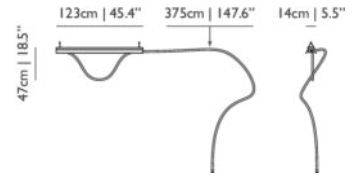

CABLE COLOUR
Black

SWITCH
No

COLOUR TEMPERATURE
2900 K (min) / 5800 K (max)

LIGHT OUTPUT
3636 lm

CABLE LENGTH
250cm | 98.4"

CANOPY
Matching steel cylinder

CRI
94

DIMMING & LIGHTING CONTROL
Wireless Wall Switch (dimmer), Mains / ELV
dimming is not possible, Dim to Warm