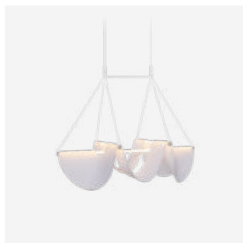

Drape Light *New*

JAMIE WOLFOND, 2024

The Drape Light by Jamie Wolfond uses its geometric structure with a 3D-knitted polyester shade to create an essential, deliberate, and warm atmosphere. Shaped by gravity, the shade drapes over two minimalistic glass LED tube lights. This versatile and thoughtful light comes in two sizes and is perfect for every space.

Model: 118

Drape Light 118 10 MTR cable set incl. connectors + 10 MTR steel cable set	8718282388151	€ 150	In stock
Drape Light 118	8718282387901	€ 2.227	In stock

MATERIAL DESCRIPTION

360° LED lighting in glass tubes with aluminum details, draped 3D-knitted PL fabric

LIGHTSOURCE INCLUDED

Yes

INPUT VOLTAGE

120-250V

CABLE COLOUR

RAL 9016 (Traffic white)

SWITCH

No

COLOUR TEMPERATURE

2740 K (max)

LIGHT OUTPUT

3850 lm

OUTDOOR USE

No

NUMBER OF LIGHTSOURCES

3

MAX POWER CONSUMPTION

50W

CABLE LENGTH

250cm | 98.4"

CANOPY

Pebble III in matching color

CRI

81

DIMMING & LIGHTING CONTROL

DALI dt6, Wireless Wall Switch (dimmer), Push / Pulse dim on Line Voltage, Mains / ELV dimming is not possible

118cm | 46.5"

78cm | 30.7"

91cm | 35.8"

18.5cm | 7.3"

8cm | 3.2"

Model: 78

Drape Light 78 10 MTR cable set	8718282388144	€ 108	In stock
Drape Light 78	8718282387895	€ 1.401	In stock

MATERIAL DESCRIPTION

360° LED lighting in glass tubes with aluminum details, draped 3D-knitted PL fabric

LIGHTSOURCE INCLUDED

Yes

INPUT VOLTAGE

120-250V

OUTDOOR USE

No

NUMBER OF LIGHTSOURCES

2

MAX POWER CONSUMPTION

30W