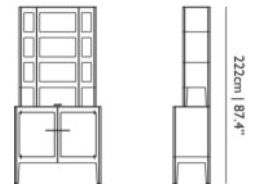

MATERIAL DESCRIPTION
Richlite, lacquered

OUTDOOR USE
No

46cm | 18.1\" data-bbox="838 57 854 93"/>

TIPOVER RESTRAINT DEVICE INCLUDED
Yes