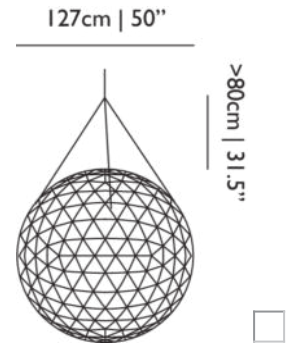

DIMMING & LIGHTING CONTROL

DALI dt6, Mains / ELV dimming is not possible

Model: RAIMOND II, R163

Raimond II, R163 10 MTR CABLE

8718282359915

€ 27.017 In stock

MATERIAL DESCRIPTION

Stainless Steel Sphere (indoor use, not resistant to marine environments) with PMMA lenses

OUTDOOR USE

No

LIGHTSOURCE INCLUDED

Yes

NUMBER OF LIGHTSOURCES

812

INPUT VOLTAGE

120-250V

MAX POWER CONSUMPTION

81W

LAMPHOLDER

LED (Solid state)

CABLE COLOUR

Transparent with tinned cores

CANOPY

White metal rectangle

COLOUR TEMPERATURE

2500 K (max)

CRI

92

LIGHT OUTPUT

5596 lm