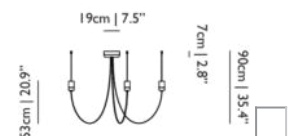

LIGHT OUTPUT

1025 lm

Ø127cm | 50.0"