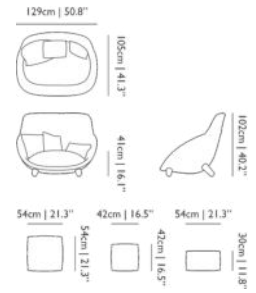

MATERIAL DESCRIPTION

Moulded foam on metal frame with wooden legs.

OUTDOOR USE

No

SEAT HEIGHT

38cm | 15" to 30cm | 11.8"

HEIGHT ARMREST

69cm | 27.2" to 47cm | 18.5"

ADDITIONAL

Legs available in different stain colours: Cinnamon Stained, White Wash Stained.

SEAT WIDTH

100cm | 39.4" to 84cm | 33.1"

SEATING CAPACITY

2

Model: SOFA

Love Sofa EA, Dodo Pavone Jacquard White, WhiteWash	8718282738239	€ 5.020	In stock
Love Sofa Cat I	PLOVESOFAI	€ 3.454	8W
Love Sofa Cat II	PLOVESOFII	€ 3.716	8W
Love Sofa Cat III	PLOVESOFIII	€ 3.935	8W
Love Sofa Cat IV	PLOVESOFIV	€ 4.287	8W
Love Sofa Cat V	PLOVESOFV	€ 5.020	8W
Love Sofa Cat LI	PLOVESOFALI	€ 5.462	8W
Love Sofa Cat LII	PLOVESOFALII	€ 6.745	8W
Love Sofa Cat LIII	PLOVESOFALIII	€ 8.028	8W

MATERIAL DESCRIPTION

Moulded foam on metal frame with wooden legs.

OUTDOOR USE

No

SEAT HEIGHT

38cm | 15" to 30cm | 11.8"

HEIGHT ARMREST

69cm | 27.2" to 47cm | 18.5"

ADDITIONAL

Legs available in different stain colours: Cinnamon Stained, White Wash Stained.

SEAT WIDTH

100cm | 39.4" to 84cm | 33.1"