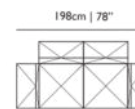

ADDITIONAL

A modular sofa system that will befriend any interior. Design your own BFF Sofa and find out exact measurements with our configurator: <https://www.mooodi.com/bff-sofa>

OUTDOOR USE

No

SEAT HEIGHT

36cm | 14.2"

HEIGHT ARMREST

56cm | 22"

SEAT WIDTH

135cm | 53.1"