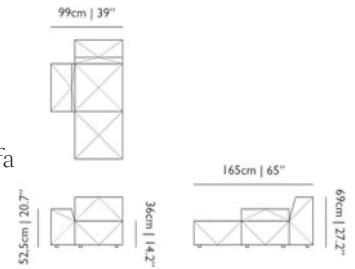

MATERIAL DESCRIPTION

Wooden frame, steel springs, foam.

ADDITIONAL

A modular sofa system that will befriend any interior. Design your own BFF Sofa and find out exact measurements with our configurator: <https://www.mooodi.com/bff-sofa>