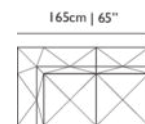

ADDITIONAL

A modular sofa system that will befriend any interior. Design your own BFF Sofa and find out exact measurements with our configurator: <https://www.moooi.com/bff-sofa>