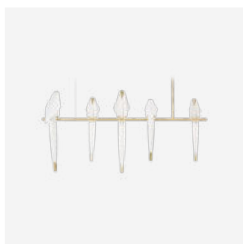

Perch Light Branch

UMUT YAMAC, 2016

What is more poetic and elegantly captivating than a bird perched on a branch, flirting, singing and celebrating life? We all recognize this image and steal a moment from our precious time to admire this triumph of nature and beauty.

Model: **SMALL**

Perch Light Branch Small dimmable 1-10V

8718282330242

€ 2.848 In stock

Perch Light Branch Small dimmable 1-10V 10 MTR

8718282330259

€ 3.020 10W

MATERIAL DESCRIPTION

Steel and aluminium frame with polycarbonate (PC) and synthetic paper birds.

ADDITIONAL

Includes 2 small birds and 1 large bird. Minimum of 30cm/11,8" from ceiling. One straight connector included. Suspension poles included with set 1: 2x50cm, 2x15cm, 2x10cm (150cm total) finished in matching colour.

OUTDOOR USE

No

LIGHTSOURCE INCLUDED

Yes

NUMBER OF LIGHTSOURCES

3

INPUT VOLTAGE

180-240V

MAX POWER CONSUMPTION

25W

LAMPHOLDER

LED (Solid state)

CABLE COLOUR

Black

CABLE LENGTH

400cm | 157.5"

CANOPY

Matching steel cylinder

COLOUR TEMPERATURE

3000 K (max)

CRI

80

LIGHT OUTPUT

336 lm