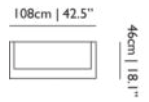

MATERIAL DESCRIPTION
Richlite, lacquered

OUTDOOR USE
No

46cm | 18.1\" data-bbox="838 57 854 93"/>

TIPOVER RESTRAINT DEVICE INCLUDED
Yes