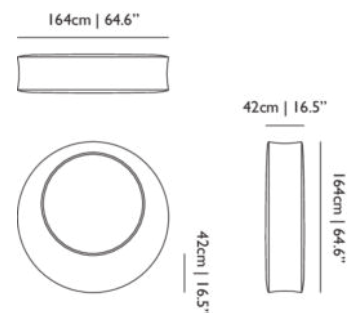

MATERIAL DESCRIPTION

PE

OUTDOOR USE

No

SEAT HEIGHT

42cm | 16.5"

SEAT WIDTH

108cm | 42.5"