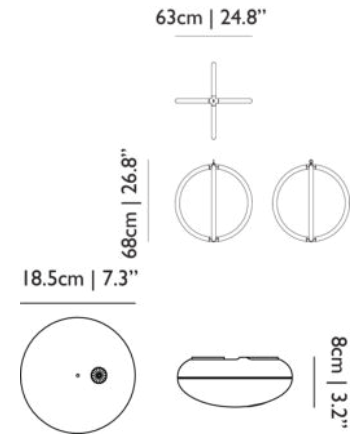

LIGHT OUTPUT
2790 lm

DIMMING & LIGHTING CONTROL
DALI dt6, 0-10V, Wireless Wall Switch
(dimmer), Push / Pulse dim on Line Voltage,
Mains / ELV dimming is not possible

Meshmatics

RICK TEGELAAR, 2017

Whoever sets eyes on the Meshmatics Chandelier will never guess what hides behind its sophisticated appearance. Rick Tegelaar elevated the nature of humble wire netting by developing a machine and a set of tools to model it with accuracy. The full potential of this thin and flexible material is stretched and captured within three layers of beauty.

Model: SMALL

Meshmatics Chandelier 10 MTR Cable Set
Meshmatics Chandelier Small

8718282378329
8718282324203

€ 124 In stock
€ 2.278 In stock

MATERIAL DESCRIPTION
Galvanised steel, brass

OUTDOOR USE
No

LIGHTSOURCE INCLUDED
Yes

NUMBER OF LIGHTSOURCES
1

INPUT VOLTAGE
220-240V

MAX POWER CONSUMPTION
12W

LAMPHOLDER
LED (Solid state)

CABLE COLOUR
Transparent with tinned cores

CABLE LENGTH
250cm | 98.4"

CANOPY
Brushed steel pebble

COLOUR TEMPERATURE
2700 K (max)

CRI
84

LIGHT OUTPUT
388 lm

DIMMING & LIGHTING CONTROL
Mains, Trailing edge, Reverse phase

58cm | 22.8"

58cm | 22.8"

16cm | 6.3"

8cm | 3.2"

Model: LARGE

Meshmatics Chandelier 10 MTR Cable Set
Meshmatics Chandelier

8718282378329
8718282321929

€ 124 In stock
€ 3.274 In stock