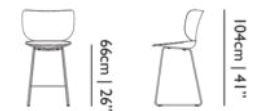

SEAT HEIGHT
66cm | 26"

SEAT WIDTH
50cm | 19.7"