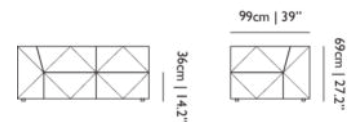

ADDITIONAL

A modular sofa system that will befriend any interior. Design your own BFF Sofa and find out exact measurements with our configurator: <https://www.moooi.com/bff-sofa>