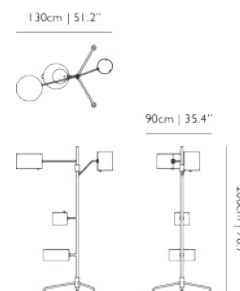

MATERIAL DESCRIPTION

Aluminium frame with structured matt powdercoating.

OUTDOOR USE

No

LIGHTSOURCE INCLUDED

Yes

NUMBER OF LIGHTSOURCES

3

INPUT VOLTAGE

180-240V

MAX POWER CONSUMPTION

40W

LAMPHOLDER

LED (Solid state)

CABLE COLOUR

Black

CABLE LENGTH

300cm | 118.1"

SWITCH

In line on/off switch

COLOUR TEMPERATURE

2700 K (max)

CRI

80

LIGHT OUTPUT

1200 lm

DIMMING & LIGHTING CONTROL

Integrated dimmer