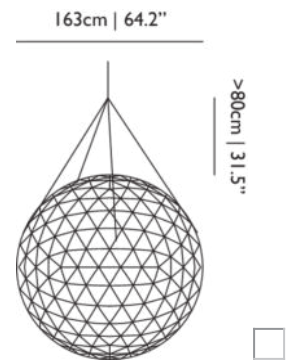

DIMMING & LIGHTING CONTROL

DALI dt6, Mains / ELV dimming is not possible

Model: RAIMOND II, R199

Raimond II, R199 10 MTR CABLE

8718282359922

€ 39.162 6W

MATERIAL DESCRIPTION

Stainless Steel Sphere (indoor use, not resistant to marine environments) with PMMA lenses

OUTDOOR USE

No

LIGHTSOURCE INCLUDED

Yes

NUMBER OF LIGHTSOURCES

1212

INPUT VOLTAGE

100-240V

MAX POWER CONSUMPTION

96W

LAMPHOLDER

LED (Solid state)

CABLE COLOUR

Transparent with tinned cores