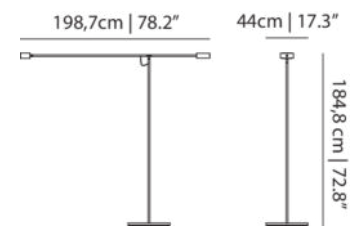

DIMMING & LIGHTING CONTROL

Dimmer on power cord