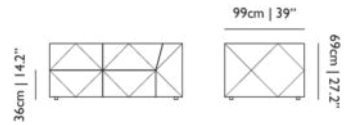

MATERIAL DESCRIPTION

Wooden frame, steel springs, foam.

ADDITIONAL

A modular sofa system that will befriend any interior. Design your own BFF Sofa and find out exact measurements with our configurator: <https://www.moooi.com/bff-sofa>