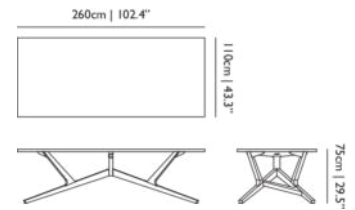

Liberty Table

ATELIER VAN LIESHOUT, 2018

The Liberty table, designed by Atelier Van Lieshout, is a typical example of artwork turned into a design object, just like the earlier released Liberty Lounger. With the Liberty Table, Atelier Van Lieshout continues to address the New Tribal Labyrinth and "Arts and Crafts" movement with traditional craftsmanship and using simple forms.

Model: **LIBERTY TABLE**

Liberty Table

8718282198910

€ 9.642 11W

MATERIAL DESCRIPTION

Solid American walnut

OUTDOOR USE

No

THICKNESS TABLETOP

3.5cm | 1.4"

SEATS

6

Monster Table

MARCEL WANDERS

The Monster table is the largest Monster ever created. It has the same great genes and curving lines of the Monster chair. The Monster table has a huge appetite that needs to be satisfied, so we advice to have a gathering around the Monster table at least once a day, preferably around dinner time. Do not forget to feed it with flowers, poetry and love.

Model: **180**

Monster Table 180 Cinnamon stained

8718282348124

€ 3.010 28W

MATERIAL DESCRIPTION

Solid oak legs and veneer top

OUTDOOR USE

No

THICKNESS TABLETOP

9cm | 3.5"

SEATS

6