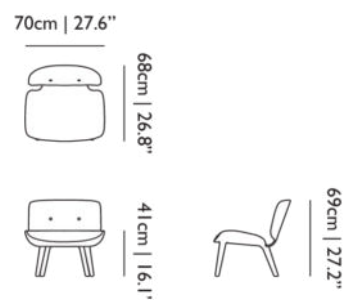

ADDITIONAL

Frame available in Black, Cinnamon, Grey, Natural Oil, Wenge and White Wash Stained

OUTDOOR USE

No

SEAT HEIGHT

40cm | 15.7" to 35cm | 13.8"

SEAT WIDTH

71cm | 28" to 69cm | 27.2"

SEATING CAPACITY

1