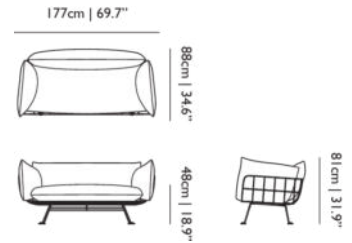

MATERIAL DESCRIPTION

Upholstered

ADDITIONAL

Nest Chair pillows are connected by zippers.
All covers can be removed for cleaning.

OUTDOOR USE

Yes

SEAT HEIGHT

48cm | 18.9"

SEAT WIDTH

122cm | 48"

HEIGHT ARMREST

81cm | 31.9"

SEATING CAPACITY

2