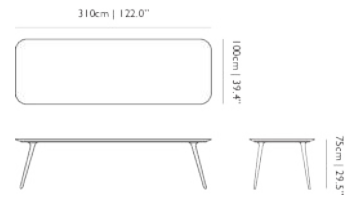

MATERIAL DESCRIPTION

Solid oak

THICKNESS TABLETOP

6cm | 2.4"

OUTDOOR USE

No

SEATS

8