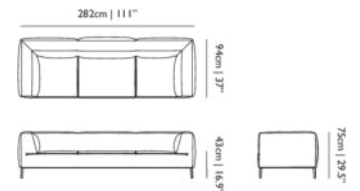

HEIGHT ARMREST

75cm | 29.5"

SEATING CAPACITY

3

Amami Pouf

LORENZA BOZZOLI, 2016

The Amami poufs are simply irresistible and available in three sizes. Dressed in heart-warming velvet, softly floating on long sensuous fringes that decorate and enhance it, producing a fresh breeze of lightness all around the room.