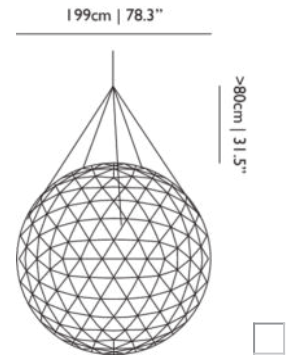

2500 K (max)

LIGHT OUTPUT

8354 lm

Raimond II Zafu

RAIMOND PUTS, 2009

The Raimond Zafu creates an extra-terrestrial effect with its elliptical shape and tiny LED-lights. Like its spherical family members, the Raimond Zafu is made from the same elegant metal strips and mathematical ingredients. The name Zafu comes from the transcendental shape inspired by designer Raimond Puts' meditation cushion.