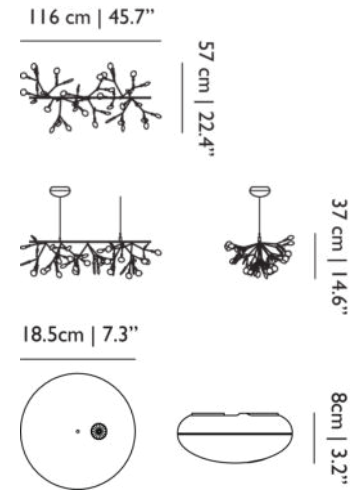

MATERIAL DESCRIPTION

Metal wire frame, polycarbonate lenses, ultra thin suspension wire

OUTDOOR USE

No

LIGHTSOURCE INCLUDED

Yes

NUMBER OF LIGHTSOURCES

45

INPUT VOLTAGE

120-250V

MAX POWER CONSUMPTION

16W

LAMPHOLDER

LED (Solid state)

CABLE COLOUR

Transparent with tinned cores

CABLE LENGTH

400cm | 157.5"

CANOPY

Pebble III in matching color; Pebble III Copper Coated, ABS; Pebble III Green Coated, ABS; Pebble III Nickel Coated, ABS; Pebble III White Coated, ABS

COLOUR TEMPERATURE

2600 K (max)

CRI

91

LIGHT OUTPUT

1180 lm

DIMMING & LIGHTING CONTROL

DALI dt6, Push / Pulse dim on Line Voltage, Wireless Wall Switch (dimmer), Mains / ELV dimming is not possible, 0-10V

Model: HERACLEUM III ENDLESS BEND 135

Heracleum Endless, bend 135°, copper	MOLHEREB35CA	€ 113	5W
Heracleum Endless, bend 135°, green	8718282374888	€ 113	5W
Heracleum Endless, bend 135°, nickel	MOLHEREB35NA	€ 113	5W
Heracleum Endless, bend 135°, white	8718282362656	€ 113	5W

MATERIAL DESCRIPTION

Metal wire frame, polycarbonate lenses, ultra thin suspension wire