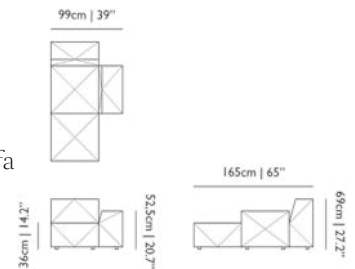

ADDITIONAL

A modular sofa system that will befriend any interior. Design your own BFF Sofa and find out exact measurements with our configurator: <https://www.mooodi.com/bff-sofa>