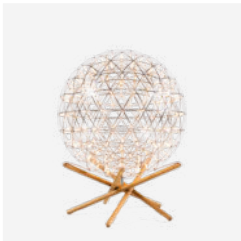

150 lm

Raimond II Tensegrity

RAIMOND PUTS, 2014

The Raimond Tensegrity is a floor lamp made from elegant metal, complemented with the sturdy earthiness of wood.

Tensegrity is a term that was first described by Buckminster Fuller as an architectural term. It refers to the interconnected wooden structure that uses tension and pressure to keep its shape. The beauty of the Raimond Tensegrity lies not only in its contrasting materials, but also in the trigonometric harmony of both structures. Mathematical perfection times two.