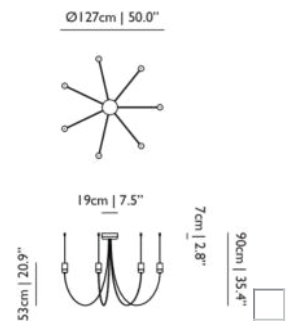

Model: 7

Gravity Chandelier 7

8718282361147

€ 1.846 In stock

MATERIAL DESCRIPTION

Faceted glass with powder coated steel light unit, ultra-thin suspension wire and braided flat cable

OUTDOOR USE

No

LIGHTSOURCE INCLUDED

Yes

INPUT VOLTAGE

120-250V

LAMPHOLDER

LED (Solid state)

CANOPY

Matching steel cylinder

CRI

89

DIMMING & LIGHTING CONTROL

DALI dt6, Push / Pulse dim on Line Voltage, Wireless Wall Switch (dimmer), Mains / ELV dimming is not possible

ADDITIONAL

Compatible with our Wireless Wall Switch, for quick and easy dimming that gives you full control over the light output.

NUMBER OF LIGHTSOURCES

7

MAX POWER CONSUMPTION

25W

CABLE COLOUR

Black

COLOUR TEMPERATURE

2614 K (max)

LIGHT OUTPUT

1434 lm