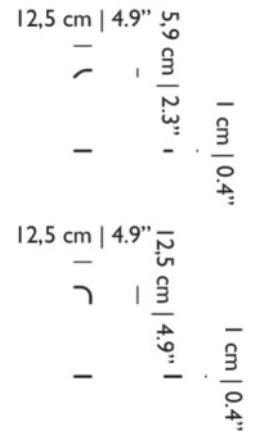

MATERIAL DESCRIPTION

Metal wire frame, polycarbonate lenses, ultra thin suspension wire

OUTDOOR USE

No