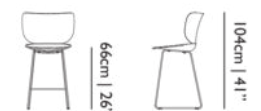

MATERIAL DESCRIPTION
PPGF and Steel

OUTDOOR USE
No

SEAT HEIGHT
66cm | 26"

SEAT WIDTH
50cm | 19.7"

SEATING CAPACITY
1

Monster Barstool

MARCEL WANDERS, 2014

A soft, puffy and stylish barstool as symbol of the eternal battle between opposite forces that take place in life and can be easily recognized inside ourselves, if we have the courage to open our eyes. Scary? Not at all! You forget all about the monster once you sit down and enjoy the barstool's comfort and softness.