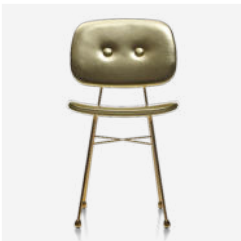

The Golden Chair

NIKA ZUPANC, 2013

Under a mysterious magic spell, a retro-looking school chair is dipped in enchanted golden nectar, which washes away its austerity and crowns it with a shiny aureole. Isn't this a typical school-time wish, while looking out of the window and hoping for a fairytale to begin? The Golden Chair got a black framed sister in 2018, and both can be dressed in a selection of fabrics to match different interiors.