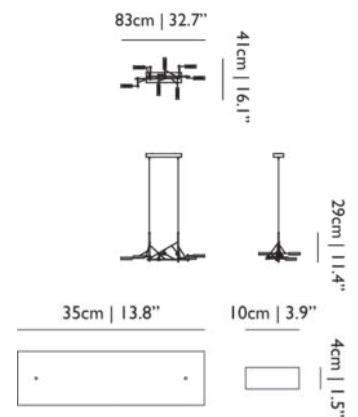

DIMMING & LIGHTING CONTROL

Mains, Trailing edge, Reverse phase