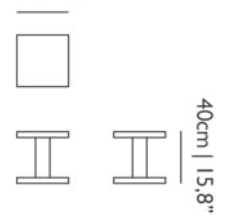

MATERIAL DESCRIPTION
Solid birch

OUTDOOR USE
No

40cm | 15,8"

THICKNESS TABLETOP
4.4cm | 1.7"