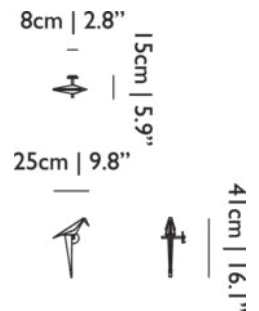

ADDITIONAL

The Perch Light Wall Recessed can be installed on drywalls only. Because of the size of the driver, it's not possible to mount it to a solid wall.