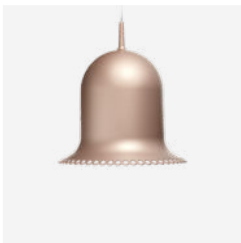

CABLE LENGTH
400cm | 157.5"

76cm | 29.9"

CANOPY
Plastic Canopy

DIMMING & LIGHTING CONTROL
Mains dimmable with compatible light source

Lolita suspended

NIKA ZUPANC, 2008

"Who is afraid of pink? My imagination chases female archetypes intentionally. Frivolous, even naive objects are my favorite victims. And when, during such a process, I manage to be creative in an evidently reserved way, I then touch the purest meaning of my work and frivolity becomes timeless elegance."