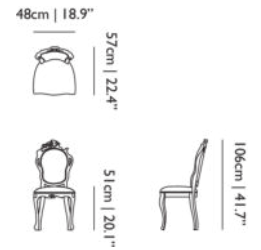

SEATING CAPACITY

1