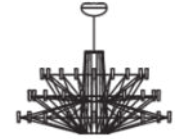

MATERIAL DESCRIPTION

Stainless steel frame with polycarbonate shades and suspension bracket

OUTDOOR USE

No

101cm | 39.8"

LIGHTSOURCE INCLUDED

Yes

NUMBER OF LIGHTSOURCES

54

INPUT VOLTAGE

200-265V

MAX POWER CONSUMPTION

33W

LAMPHOLDER

LED (Solid state)

CABLE COLOUR

Transparent with tinned cores

CABLE LENGTH

400cm | 157.5"

CANOPY

Pebble II Black, ABS; Pebble II White, ABS

COLOUR TEMPERATURE

2700 K (max)

CRI

88

54cm | 21.3"

LIGHT OUTPUT

676 lm

DIMMING & LIGHTING CONTROL

1-10V, Mains, Leading edge, Forward phase, Mains, Trailing edge, Reverse phase

16cm | 6.3"

8cm | 3.2"

Dear Ingo

RON GILAD, 2005

So familiar and yet so imaginative. Designed by Ron Gilad, Dear Ingo is a top-class eye-catcher that begs to be played with. Dear Ingo can be put in various forms and sizes and it leaves no spot in your interior unexposed.

Model: DEAR INGO

Dear Ingo, black	8718282299273	€ 3.528	In stock
Dear Ingo, white	8718282299389	€ 3.528	In stock
Dear Ingo, black, 10 MTR CABLE	8718282299433	€ 3.705	10W
Dear Ingo, white, 10 MTR CABLE	8718282299440	€ 3.705	10W

MATERIAL DESCRIPTION

Powder-coated steel

OUTDOOR USE

No

80cm-240cm | 31.5"-94.5"

RECOMMENDED LIGHTSOURCE

Globe, 60W MAX

NUMBER OF LIGHTSOURCES

16

INPUT VOLTAGE

220-240V

MAX POWER CONSUMPTION

960W

LAMPHOLDER

E27

CABLE COLOUR

Black

CABLE LENGTH

400cm | 157.5"

CANOPY

Pebble II Black, ABS; Pebble II White, ABS

50cm | 19.7"

DIMMING & LIGHTING CONTROL

Mains dimmable with compatible light source

16cm | 6.3"

8cm | 3.2"