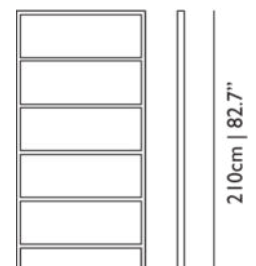

MATERIAL DESCRIPTION

Stained and lacquered solid oak

OUTDOOR USE

No

105cm | 41.3" 6cm | 2.4"