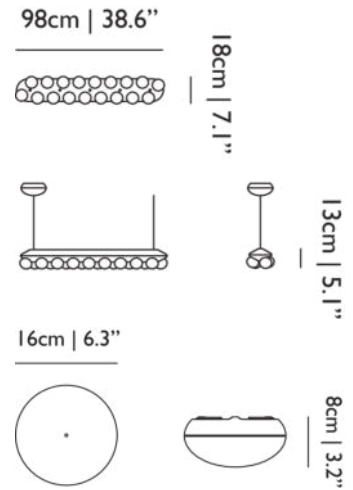

MATERIAL DESCRIPTION

HIPS housing, PMMA light guide, glass bulbs. The Proplight is available in two colour temperatures: 2000K or 2700K.

OUTDOOR USE

No

LIGHTSOURCE INCLUDED

Yes

INPUT VOLTAGE

110-240V

LAMPHOLDER

LED (Solid state)

CABLE LENGTH

400cm | 157.5"

CRI

80

DIMMING & LIGHTING CONTROL

Mains, Trailing edge, Reverse phase

ADDITIONAL

The Proplight is available in two colour temperatures: 2000K or 2700K.

NUMBER OF LIGHTSOURCES

18

MAX POWER CONSUMPTION

21W

CABLE COLOUR

Transparent with tinned cores

CANOPY

Pebble II White, ABS

LIGHT OUTPUT

499 lm