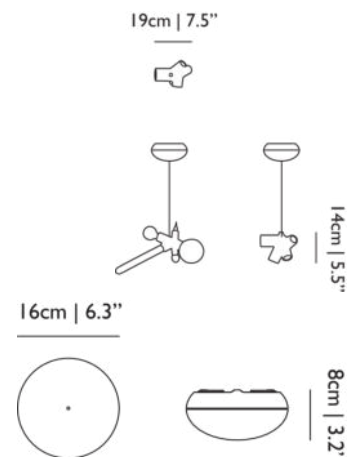

MATERIAL DESCRIPTION
Mouth blown glass, ceramic bow.

OUTDOOR USE
No

NUMBER OF LIGHTSOURCES
1

INPUT VOLTAGE
240V

MAX POWER CONSUMPTION
60W

LAMPHOLDER
G9

CABLE COLOUR
Transparent with tinned cores

CABLE LENGTH
400cm | 157.5"

CANOPY
Bell Lamp Gold Canopy Gold; Bell Lamp
Gold Canopy

DIMMING & LIGHTING CONTROL
Mains dimmable with compatible light source

Cluster Lamp

JOEL DEGERMARK, 2004

Joel Degemark's Cluster Lamp is not just a fun eye-catcher that lights up your home. The fun begins before you put it in place. The Cluster Lamp comes without light sources, meaning you can get creative and design a unique lamp that fully suits your interior. The lamp gives room to five light sources of your choice. Big bulbs, small bulbs, coloured glass, frosted glass, round bulbs, flame bulbs, tubular bulbs, etc. The possibilities and combinations are endless. Let your imagination fly and create your own unique Cluster Lamp!

Model: CLUSTERLAMP

Clusterlamp, white

8718282299471

€ 380 In stock

Clusterlamp, white, 10 MTR

8718282299525

€ 483 6W

MATERIAL DESCRIPTION
Polyester housing around metal frame

ADDITIONAL
Lightsources not included.

OUTDOOR USE
No

RECOMMENDED LIGHTSOURCE
60W MAX E27, 40W MAX E14, 15W MAX
E14

NUMBER OF LIGHTSOURCES
5

INPUT VOLTAGE
220-240V

MAX POWER CONSUMPTION
115W

LAMPHOLDER
E27, E14 and E14

CABLE COLOUR
White

CABLE LENGTH
400cm | 157.5"

CANOPY
Pebble II White, ABS

DIMMING & LIGHTING CONTROL
Mains dimmable with compatible light source