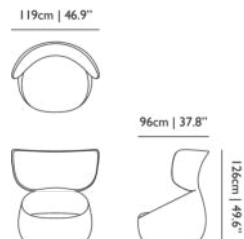

Model: WINGBACK SWIVEL

Hana Armchair Wingback Swivel Cat I	PHANAWISWI	€ 4.229	8W
Hana Armchair Wingback Swivel Cat II	PHANAWISWII	€ 4.483	8W
Hana Armchair Wingback Swivel Cat III	PHANAWISWIII	€ 4.697	8W
Hana Armchair Wingback Swivel Cat IV	PHANAWISWIV	€ 5.038	8W
Hana Armchair Wingback Swivel Cat V	PHANAWISWV	€ 5.750	8W
Hana Armchair Wingback Swivel EA, Rendezvous Tokyo Blue velvet Indigo	8718282746470	€ 5.750	8W
Hana Armchair Wingback Swivel Cat LI	PHANAWISWLI	€ 5.802	8W
Hana Armchair Wingback Swivel Cat LII	PHANAWISWLI	€ 6.866	8W
Hana Armchair Wingback Swivel Cat LIII	PHANAWISWLIII	€ 7.927	8W

MATERIAL DESCRIPTION

Metal frame. elastic straps, cut and molded foam.

OUTDOOR USE

No

SEAT HEIGHT

40cm | 15.7"

SEAT WIDTH

67cm | 26.4" to 57cm | 22.4"

HEIGHT ARMREST

69cm | 27.2" to 41cm | 16.1"

SEATING CAPACITY

1