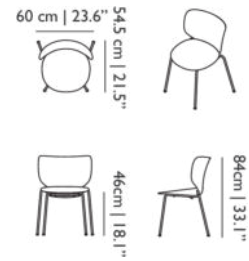

MATERIAL DESCRIPTION
PPGF and Steel

ADDITIONAL
the price you see is per box containing 4 pieces.

OUTDOOR USE
No

SEAT HEIGHT
46cm | 18.1"

SEAT WIDTH
50cm | 19.7"

Monster Chair

MARCEL WANDERS, 2014

A soft, puffy and stylish chair as symbol of the eternal battle between opposite forces that take place in life and can be easily recognized inside ourselves, if we have the courage to open our eyes. Scary? Not at all! You forget all about the monster once you sit down and enjoy the chair's comfort and softness. The signature version, the fearless leader of our Monster family, comes upholstered in Moooi Original Black Synthetic Leather with an embroidered face.