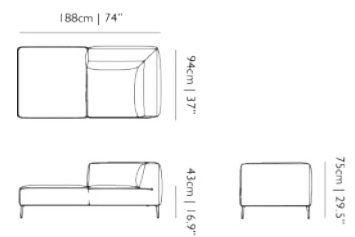

SEATING CAPACITY

1