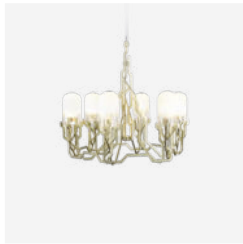

Plant Chandelier

KRANEN/GILLE, 2018