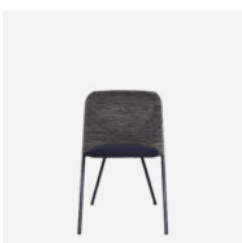

Shift Dining Chair

JONAS FORSMAN, 2014

When we think of dining on foldable chairs we automatically recall a garden lunch of a day at the beach: lovely moments, but far from the most comfortable experiences. Practically versatile, cozily adorned with its padded seat and soft knitted backrest, the Shift Dining Chair is the perfect chair to be shifted into a compact metropolitan kitchen or intimate dining room. Dining on a foldable chair has never been as comfortable.