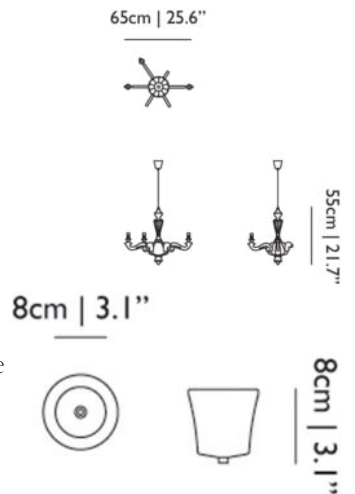

MAX POWER CONSUMPTION
40W

CABLE COLOUR
Black

CANOPY
Matching smoked canopy

OUTDOOR USE
No

INPUT VOLTAGE
220-240V

LAMPHOLDER
E14

CABLE LENGTH
400cm | 157.5"

DIMMING & LIGHTING CONTROL
Mains dimmable with compatible light source