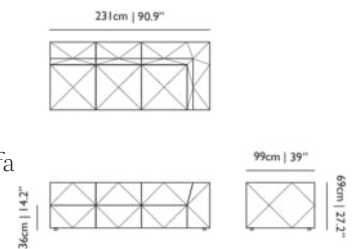

ADDITIONAL

A modular sofa system that will befriend any interior. Design your own BFF Sofa and find out exact measurements with our configurator: <https://www.moooi.com/bff-sofa>