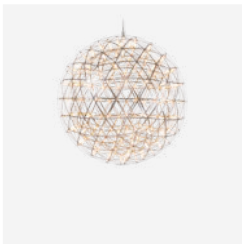

Raimond II

RAIMOND PUTS, 2009

The Raimond lights: perfect spheres of mathematical ingredients punctuated by tiny LED lights. Designer Raimond Puts was not only intrigued by the shape of the geodesic dome, but also with the mystery of prime numbers. It's no coincidence that the dimension of all Raimond lights resemble a prime number. The result of mathematical perfection, that brings the starry night sky into your home.

Compatible with our Wireless Wall Switch, for quick and easy dimming that gives you full control over the light output.

Model: **RAIMOND II, R43**

Raimond II, R43

8718282359946

€ 2.033 In stock

Raimond II, R43, 10 MTR CABLE

8718282359939

€ 2.215 In stock