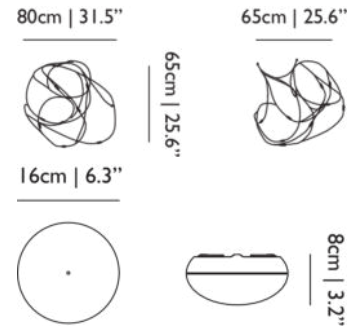

INPUT VOLTAGE
220-240V

LAMPHOLDER
LED (Solid state)

CABLE LENGTH
250cm | 98.4"

COLOUR TEMPERATURE
2500 K (max)

LIGHT OUTPUT
1240 lm

MAX POWER CONSUMPTION
12W

CABLE COLOUR
Transparent with tinned cores

CANOPY
Pebble II White, ABS

CRI
91

DIMMING & LIGHTING CONTROL
Mains, Trailing edge, Reverse phase