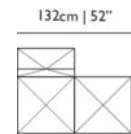

ADDITIONAL

A modular sofa system that will befriend any interior. Design your own BFF Sofa and find out exact measurements with our configurator: <https://www.moooi.com/bff-sofa>

OUTDOOR USE

No

SEAT HEIGHT

36cm | 14.2"

SEAT WIDTH

135cm | 53.1"