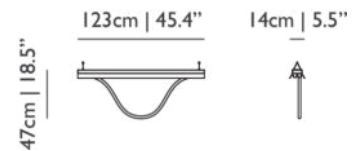

ADDITIONAL

Complimentary Wireless Wall Switch

LIGHTSOURCE INCLUDED

Yes

NUMBER OF LIGHTSOURCES

2

INPUT VOLTAGE

220-240V

MAX POWER CONSUMPTION

33W

CABLE COLOUR

Black

CABLE LENGTH

250cm | 98.4"

SWITCH

No

CANOPY

Matching steel cylinder

COLOUR TEMPERATURE

2900 K (min) / 5800 K (max)

CRI

94

LIGHT OUTPUT

1416 lm

DIMMING & LIGHTING CONTROL

Wireless Wall Switch (dimmer), Mains / ELV
dimming is not possible, Dim to Warm

Model: **500**

Tubelight 500

8718282385105

€ 2.434 In stock

MATERIAL DESCRIPTION

Powdercoated metal base with silicone LED tubes

CERTIFICATIONS

CE

ADDITIONAL

Complimentary Wireless Wall Switch

LIGHTSOURCE INCLUDED

Yes

NUMBER OF LIGHTSOURCES

2

INPUT VOLTAGE

220-240V

MAX POWER CONSUMPTION

65W