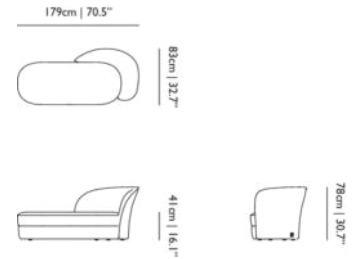

MATERIAL DESCRIPTION

Wood and steel frame, foam over steel springs

OUTDOOR USE

No

SEAT HEIGHT

41cm | 16.1"

SEAT WIDTH

150cm | 59.1"

HEIGHT ARMREST

78cm | 30.7"

SEATING CAPACITY

1