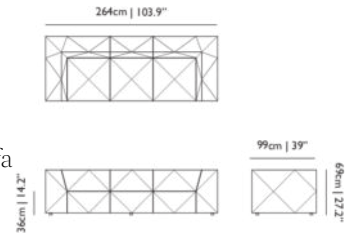

MATERIAL DESCRIPTION

Wooden frame, steel springs, foam.

ADDITIONAL

A modular sofa system that will befriend any interior. Design your own BFF Sofa and find out exact measurements with our configurator: <https://www.moooi.com/bff-sofa>

OUTDOOR USE

No

SEAT HEIGHT

36cm | 14.2"

SEAT WIDTH

200cm | 78.7"

HEIGHT ARMREST

69cm | 27.2"

SEATING CAPACITY

3