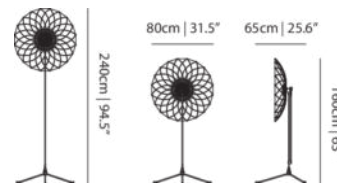

LED (Solid state)

CABLE COLOUR

Transparent with tinned cores

CABLE LENGTH

300cm | 118.1"

SWITCH

Integrated rotary dimmer with on/off switch

COLOUR TEMPERATURE

2700 K (max)

CRI

80

LIGHT OUTPUT

3346 lm

DIMMING & LIGHTING CONTROL

Dimmer on power cord

Horse Lamp