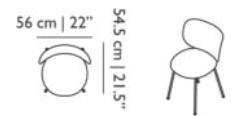

Model: NON-STACKABLE BLACK LEGS

Gliders Set for Hana Chair (4 pcs per pack)	8718282382654	€ 21	In stock
Hana Chair Un-Upholstered Black Non-Stackable Black Legs 2pcs/box	8718282380278	€ 503	In stock
Hana Chair Un-Upholstered Concrete Grey Non-Stackable Black Legs 2pcs/box	8718282380315	€ 503	In stock
Hana Chair Un-Upholstered Dusty Pink Non-Stackable Black Legs 2pcs/box	8718282380353	€ 503	In stock
Hana Chair Un-Upholstered Oyster White Non-Stackable Black Legs 2pcs/box	8718282380391	€ 503	In stock
Hana Chair Un-Upholstered Terracotta Non-Stackable Black Legs 2pcs/box	8718282380438	€ 503	In stock
Hana Chair Un-Upholstered White Non-Stackable Black Legs 2pcs/box	8718282380476	€ 503	In stock

MATERIAL DESCRIPTION

PPGF and Steel

ADDITIONAL

the price you see is per box containing 2 pieces.