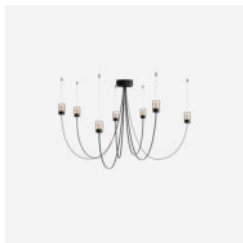

CRI
91

DIMMING & LIGHTING CONTROL
Wireless Wall Switch (dimmer), DALI dt6,
Push / Pulse dim on Line Voltage, Mains /
ELV dimming is not possible

Gravity Chandelier

PAUL COCKSEGE, 2021

The Gravity Chandelier by Paul Cocksedge re-imagines the chandeliers of the past. Inspired by changing rigidity to elasticity. The Gravity Chandelier is the definition of a modern chandelier. At first glance, it doesn't reveal its flexibility and cleverness; It takes a second look to unravel its mystery. With its flexible arms, you define the chandelier's diameter and choose where the light travels, but the suspended elements create natural curves shaped by gravity.