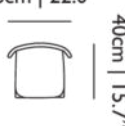

SEAT WIDTH

42cm | 16.5"

56cm | 22.0"

Model: NAKED NO ARMS

Monster Chair Naked Cat I	PMONSDINNI	€ 992	7W
Monster Chair Naked Cat II	PMONSDINNII	€ 1.067	7W
Monster Chair Naked Cat III	PMONSDINNIII	€ 1.131	7W
Monster Chair Naked Cat IV	PMONSDINNIV	€ 1.231	7W
Monster Chair Naked Cat V	PMONSDINNV	€ 1.448	7W
Monster Chair Naked Cat LI	PMONSDINNLI	€ 1.753	7W
Monster Chair Naked Cat LII	PMONSDINNLII	€ 2.215	7W
Monster Chair Naked Cat LIII	PMONSDINNLIII	€ 2.676	7W