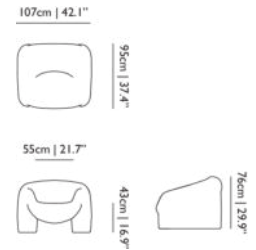

MATERIAL DESCRIPTION
Moulded foam on metal frame

OUTDOOR USE
No

SEAT HEIGHT
43cm | 16.9" to 38cm | 15"

SEAT WIDTH
55cm | 21.7"

HEIGHT ARMREST
53cm | 20.9" to 67cm | 26.4"

SEATING CAPACITY
1

Kiss Lounge Chair