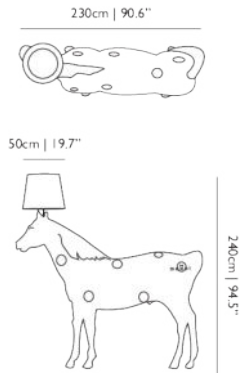

CABLE LENGTH

400cm | 157.5"

SWITCH

In line on/off switch

NR2 Floor Lamp

BERTJAN POT, 2020

Like its suspended family members, the NR2 Floor Lamp, by Bertjan Pot, sports an elegant and bright oval-shaped bubble of white or black thread. Thanks to the airy lattice pattern of the bubble and the sleek steel column, the NR2 Floor Lamp doesn't block any views. Put this versatile design in any place that needs brightening up, such as a dark hallway or next to your favourite reading spot. The integrated LED lamp in NR2 subtly diffuses a soft and magical glow. NR2 Floor Lamp is available in two different colours.