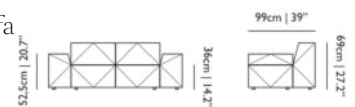

SEATING CAPACITY

2

Model: DOUBLE SEATER DE02 HIGH

BFF Double Seater DE02 High Cat I	PBFF-DE02I	€ 4.445	9W
BFF Double Seater DE02 High Cat II	PBFF-DE02II	€ 4.686	9W
BFF Double Seater DE02 High Cat III	PBFF-DE02III	€ 4.894	9W
BFF Double Seater DE02 High Cat IV	PBFF-DE02IV	€ 5.222	9W
BFF Double Seater DE02 High Cat V	PBFF-DE02V	€ 5.907	9W
BFF Double Seater DE02 High Cat LI	PBFF-DE02LI	€ 6.011	9W
BFF Double Seater DE02 High Cat LII	PBFF-DE02LII	€ 6.680	9W
BFF Double Seater DE02 High Cat LIII	PBFF-DE02LIII	€ 8.108	9W