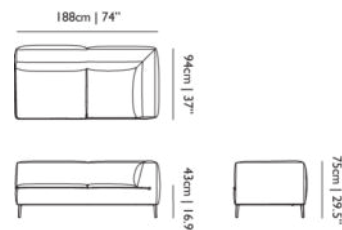

SEATING CAPACITY

2

Model: DOUBLE NO ARM RIGHT

SSG Double no arm right DE02 Cat I	PSSG-DE02I	€ 4.195	8W
SSG Double no arm right DE02 Cat II	PSSG-DE02II	€ 4.483	8W
SSG Double no arm right DE02 Cat III	PSSG-DE02III	€ 4.723	8W
SSG Double no arm right DE02 Cat IV	PSSG-DE02IV	€ 5.107	8W
SSG Double no arm right DE02 Cat V	PSSG-DE02V	€ 5.911	8W
SSG Double no arm right DE02 Cat LI	PSSG-DE02LI	€ 6.071	8W
SSG Double no arm right DE02 Cat LII	PSSG-DE02LII	€ 7.319	8W
SSG Double no arm right DE02 Cat LIII	PSSG-DE02LIII	€ 8.564	8W