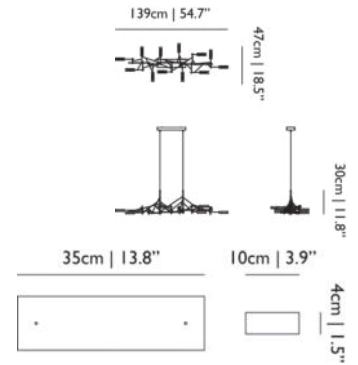

MATERIAL DESCRIPTION

Metal frame, brass shades and polycarbonate diffusers

OUTDOOR USE

No

LIGHTSOURCE INCLUDED

Yes

NUMBER OF LIGHTSOURCES

12

INPUT VOLTAGE

220-240V

MAX POWER CONSUMPTION

17W

LAMPHOLDER

LED (Solid state)

CABLE COLOUR

Black

CABLE LENGTH

250cm | 98.4"

CANOPY

Matching metal rectangle

COLOUR TEMPERATURE

2700 K (max)

CRI

93

LIGHT OUTPUT

742 lm

DIMMING & LIGHTING CONTROL

Mains, Trailing edge, Reverse phase