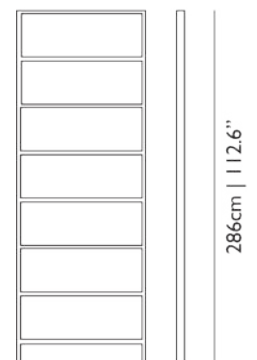

MATERIAL DESCRIPTION

Stained and lacquered solid oak

OUTDOOR USE

No

105cm | 41.3" 6cm | 2.4"