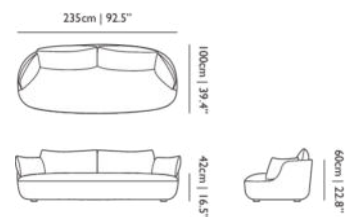

MATERIAL DESCRIPTION

Wooden frame covered in foam and dacron, foam seat.

ADDITIONAL

Including pillows, produced with removable covers for seat

**OUTDOOR USE**

No

SEAT HEIGHT

42cm | 16.5"