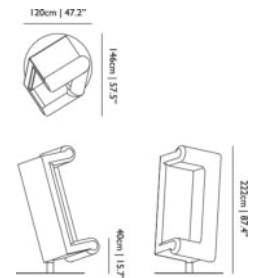

SEAT HEIGHT

40cm | 15.7"

SEAT WIDTH

60cm | 23.6"

Hana Armchair

SIMONE BONANNI, 2019

Create your own world in your safe space that is the Hana Armchair. Let the softness of the folds lure you in and when you step into that abundance of soft fabric, you're stepping into your own space and away from the hustle and bustle of the world. A moment of contemplation and ultimate relaxation. Mindfulness made tangible in the shape of a chair. The Hana is sculptured around the human body and its need to be pampered, embraced and accommodated for long stretches of time. The generous, cute, subtly curves allow for hours of lounging to daydream, read a book and let your imagination fly.