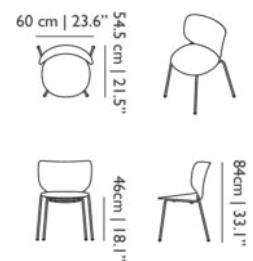

SEAT HEIGHT

46cm | 18.1"

SEAT WIDTH

50cm | 19.7"

SEATING CAPACITY

1

Hana Chairs Un-Upholstered Set of 4

SIMONE BONANNI, 2023