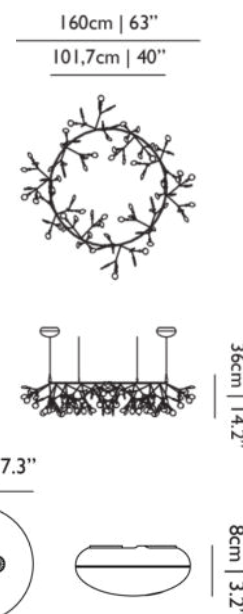

OUTDOOR USE

No

LIGHTSOURCE INCLUDED

Yes

INPUT VOLTAGE

120-250V

LAMPHOLDER

LED (Solid state)

CABLE LENGTH

400cm | 157.5"

COLOUR TEMPERATURE

2600 K (max)

LIGHT OUTPUT

2340 lm

NUMBER OF LIGHTSOURCES

90

MAX POWER CONSUMPTION

32W

CABLE COLOUR

Transparent with tinned cores

CANOPY

Pebble III Copper Coated, ABS; Pebble III Green Coated, ABS; Pebble III Nickel Coated, ABS; Pebble III White Coated, ABS

CRI

91

DIMMING & LIGHTING CONTROL

DALI dt6, Push / Pulse dim on Line Voltage, Wireless Wall Switch (dimmer), Mains / ELV dimming is not possible, 0-10V