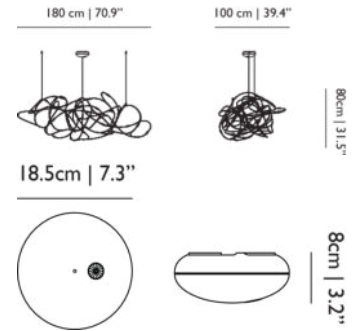

LAMPHOLDER
LED (Solid state)

CABLE LENGTH
250cm | 98.4"

COLOUR TEMPERATURE
2500 K (max)

LIGHT OUTPUT
2582 lm

CABLE COLOUR
Transparent with tinned cores

CANOPY
Pebble III White, ABS

CRI
91

DIMMING & LIGHTING CONTROL
Wireless Wall Switch (dimmer), DALI dt6,
Push / Pulse dim on Line Voltage, Mains /
ELV dimming is not possible