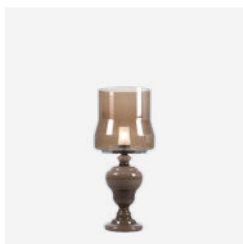

CANOPY
Matching steel cylinder

DIMMING & LIGHTING CONTROL
Mains dimmable with compatible light source

21cm | 8.3"

18cm | 7.1"

11cm | 4.3"

2cm | 0.8"

Kaipo TOO

EDWARD VAN VLIET, 2019