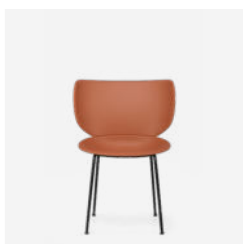

Hana Chairs Un-Upholstered Set of 2

SIMONE BONANNI, 2023

The un-upholstered Hana Chair by Simone Bonanni, sold in sets of 2, combines timeless comfort and unparalleled distinction. Inspired by the unfurling of a flower, its unique design captivates with organic shapes, curved lines, and a petal-like backrest. Versatile and customisable, the Hana Chair effortlessly blends into your home. The chair is available in six different colours but can also be upholstered to fit your style. Personalise further by choosing the stackable or non-stackable metal base in chrome or matte black. The Hana Chair is designed to last. The encompassing backrest provides you with support and flexibility, prioritising comfort without compromising on aesthetics. The un-upholstered Hana Chair is sold in sets of 2 identical configured chairs.