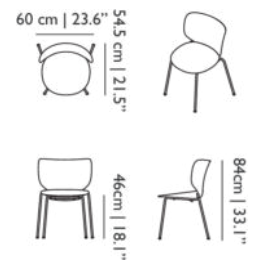

Model: STACKABLE BLACK LEGS

Gliders Set for Hana Chair (4 pcs per pack)	8718282382654	€ 21	In stock
Hana Chair Un-Upholstered Black Stackable Black Legs 4pcs/box	8718282380537	€ 1.005	4W
Hana Chair Un-Upholstered Concrete Grey Stackable Black Legs 4pcs/box	8718282380575	€ 1.005	4W
Hana Chair Un-Upholstered Dusty Pink Stackable Black Legs 4pcs/box	8718282380612	€ 1.005	4W
Hana Chair Un-Upholstered Oyster White Stackable Black Legs 4pcs/box	8718282380650	€ 1.005	4W
Hana Chair Un-Upholstered Terracotta Stackable Black Legs 4pcs/box	8718282380698	€ 1.005	4W
Hana Chair Un-Upholstered White Stackable Black Legs 4pcs/box	8718282380735	€ 1.005	4W

MATERIAL DESCRIPTION
PPGF and Steel

ADDITIONAL
the price you see is per box containing 4 pieces.