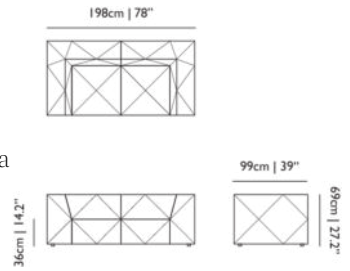

MATERIAL DESCRIPTION

Wooden frame, steel springs, foam.

ADDITIONAL

A modular sofa system that will befriend any interior. Design your own BFF Sofa and find out exact measurements with our configurator: <https://www.moooi.com/bff-sofa>