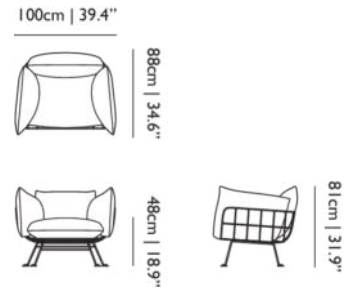

MATERIAL DESCRIPTION

KTL and powdercoated steel frame (suitable for outdoor use), mixed foam, feather & fiber flock filling.

ADDITIONAL

For outdoor use, we have the Outdoor fabric collection 'Patio Outdoor'. Outdoor pillows are available on request and are subject to surcharges. This fabric is suitable for all outdoor spaces, as well as other areas, like spas and indoor pools, where high-humidity and chlorine are a factor. Nest pillows are connected by zippers. All covers can be removed for cleaning.

OUTDOOR USE

Yes

SEAT HEIGHT

48cm | 18.9"

SEAT WIDTH

45cm | 17.7"

HEIGHT ARMREST

81cm | 31.9"

SEATING CAPACITY

1