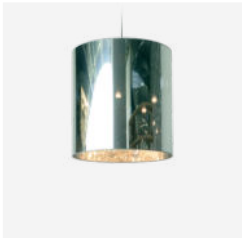

OUTDOOR USE

No

Light Shade Shade

JURGEN BEY, 1999

Light Shade Shade is a one way mirror that reflects its environment as well as concealing the chandelier within. When the light is turned on, the 'Light Shade Shade' reveals its unforeseen identity and projects the former beauty that lies within.