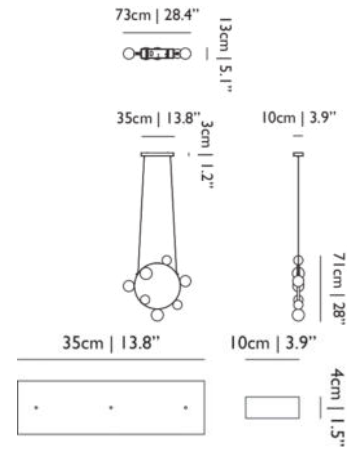

MAX POWER CONSUMPTION

10W

LAMPHOLDER

LED (Solid state)

CABLE COLOUR

Transparent with tinned cores

CABLE LENGTH

250cm | 98.4"

Model: **10 METER CABLE SET**

Hubble Bubble 10 MTR cable set

8718282351995

€ 217 In stock

MATERIAL DESCRIPTION

Steel

ADDITIONAL

Additional 10M Cable to be ordered together with a fixture.