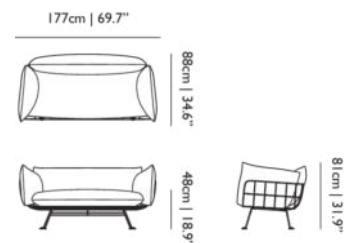

Model: **DOUBLE SEATER**

NEST SOFA DOUBLE SEATER CAT 1

Nest Sofa, frame, white	8718282338866	€ 1.687	8W
Nest Sofa Cat I	PNESTSOFAI	€ 1.938	10W
complete		€ 3.625	

NEST SOFA DOUBLE SEATER CAT II

Nest Sofa, frame, white	8718282338866	€ 1.687	8W
Nest Sofa Cat II	PNESTSOFAII	€ 2.285	10W
complete		€ 3.972	

NEST SOFA DOUBLE SEATER CAT III

Nest Sofa, frame, white	8718282338866	€ 1.687	8W
Nest Sofa Cat III	PNESTSOFAIII	€ 2.578	10W
complete		€ 4.265	

NEST SOFA DOUBLE SEATER CAT IV

Nest Sofa, frame, white	8718282338866	€ 1.687	8W
Nest Sofa Cat IV	PNESTSOFAIV	€ 3.045	10W
complete		€ 4.732	

NEST SOFA DOUBLE SEATER

Nest Sofa, frame, white	8718282338866	€ 1.687	8W
Nest Sofa Cat LI	PNESTSOFALI	€ 4.216	10W
complete		€ 5.903	

NEST SOFA DOUBLE SEATER

Nest Sofa, frame, white	8718282338866	€ 1.687	8W
Nest Sofa Cat LIII	PNESTSOFALIII	€ 7.246	10W
complete		€ 8.933	

NEST SOFA DOUBLE SEATER

Nest Sofa, frame, white	8718282338866	€ 1.687	8W
Nest Sofa Cat LIII	PNESTSOFALIII	€ 7.246	10W
complete		€ 8.933	

NEST SOFA DOUBLE SEATER

Nest Sofa, frame, white	8718282338866	€ 1.687	8W
Nest Sofa Cat V	PNESTSOFAV	€ 4.019	10W
complete		€ 5.706	

MATERIAL DESCRIPTION

KTL and powdercoated steel frame (suitable for outdoor use), mixed foam, feather & fiber flock filling.

OUTDOOR USE

Yes

SEAT HEIGHT

48cm | 18.9"

HEIGHT ARMREST

81cm | 31.9"

ADDITIONAL

Nest Sofa consists of a Frame and a

SEAT WIDTH

122cm | 48"

SEATING CAPACITY

2

Model: **NEST SOFA CUSHIONS**

Nest Sofa Cat LII	PNESTSOFALII	€ 5.730	10W