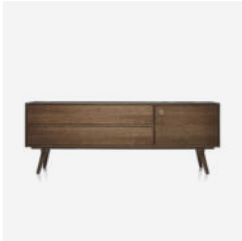

MATERIAL DESCRIPTION

Stained oak veneer on wooden base with polished aluminum feet

OUTDOOR USE

No

92cm | 36.2"

40cm | 15.8"

Zio Buffet

MARCEL WANDERS, 2013