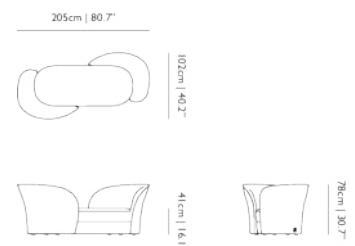

MATERIAL DESCRIPTION

Wood and steel frame, foam over steel springs

OUTDOOR USE

No

SEATING CAPACITY

2

Amami

LORENZA BOZZOLI, 2016