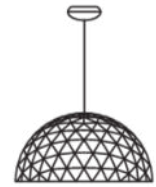

MATERIAL DESCRIPTION

Stainless Steel Dome (indoor use, not resistant to marine environments) with PMMA lenses

OUTDOOR USE

No

LIGHTSOURCE INCLUDED

Yes

INPUT VOLTAGE

120-250V

LAMPHOLDER

LED (Solid state)

CABLE LENGTH

250cm | 98.4"

COLOUR TEMPERATURE

2500 K (max)

LIGHT OUTPUT

1331 lm

ADDITIONAL

Compatible with our Wireless Wall Switch, for quick and easy dimming that gives you full control over the light output.

NUMBER OF LIGHTSOURCES

90

MAX POWER CONSUMPTION

23W

CABLE COLOUR

Transparent with tinned cores

CANOPY

Pebble III Steel Coated, ABS

CRI

92

DIMMING & LIGHTING CONTROL

DALI dt6, Push / Pulse dim on Line Voltage, Wireless Wall Switch (dimmer), Mains / ELV dimming is not possible, 0-10V

79 cm | 31.1"

40cm | 15.7"

18.5cm | 7.3"