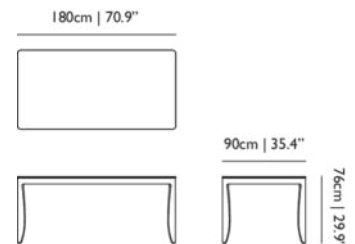

Liberty Table

ATELIER VAN LIESHOUT, 2018

The Liberty table, designed by Atelier Van Lieshout, is a typical example of artwork turned into a design object, just like the earlier released Liberty Lounger. With the Liberty Table, Atelier Van Lieshout continues to address the New Tribal Labyrinth and "Arts and Crafts" movement with traditional craftsmanship and using simple forms.

Model: **LIBERTY TABLE**

Liberty Table

8718282198910

€ 9.642 11W

MATERIAL DESCRIPTION

Solid American walnut

OUTDOOR USE

No

THICKNESS TABLETOP

3.5cm | 1.4"

SEATS

6

Monster Table

MARCEL WANDERS

The Monster table is the largest Monster ever created. It has the same great genes and curving lines of the Monster chair. The Monster table has a huge appetite that needs to be satisfied, so we advice to have a gathering around the Monster table at least once a day, preferably around dinner time. Do not forget to feed it with flowers, poetry and love.

Model: **180**

Monster Table 180 Cinnamon stained

8718282348124

€ 3.010 28W

MATERIAL DESCRIPTION

Solid oak legs and veneer top

OUTDOOR USE

No

THICKNESS TABLETOP

9cm | 3.5"

SEATS

6