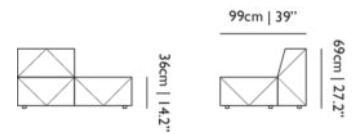

SEATING CAPACITY

2

Model: DOUBLE ELEMENT DE09 NO ARMREST

BFF Double element DE09 no armrest Cat I	PBFF-DE09I	€ 3.092	9W
BFF Double element DE09 no armrest Cat II	PBFF-DE09II	€ 3.259	9W
BFF Double element DE09 no armrest Cat III	PBFF-DE09III	€ 3.398	9W
BFF Double element DE09 no armrest Cat IV	PBFF-DE09IV	€ 3.621	9W
BFF Double element DE09 no armrest Cat LI	PBFF-DE09LI	€ 4.006	9W
BFF Double element DE09 no armrest Cat V	PBFF-DE09V	€ 4.087	9W
BFF Double element DE09 no armrest Cat LII	PBFF-DE09LII	€ 4.389	9W
BFF Double element DE09 no armrest Cat LIII	PBFF-DE09LIII	€ 5.282	9W