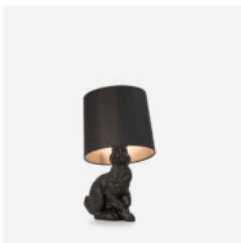

LIGHT OUTPUT
250 lm

23cm | 9.1"

21cm | 8.3"

24cm | 9.5"

Rabbit Lamp

FRONT, 2006

The Rabbit Lamp is a bit shy, but don't worry: he always hides where the light is. When you turn its light on, the reflection of this adorable creature will evoke the feeling of warm fur. It's a Rabbit Lamp to fall in love with.