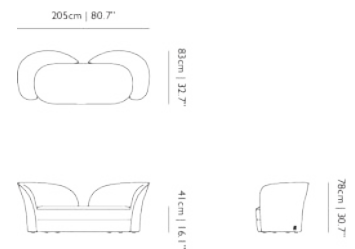

SEATING CAPACITY

2