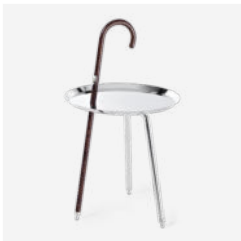

MATERIAL DESCRIPTION

Stained oak veneer on wooden base with polished aluminum feet

OUTDOOR USE

No

Urbanhike

MARCEL WANDERS, 2012

Travelling is a lot like love. The Urbanhike table by Marcel Wanders is a symbol of Moooi's journey to reach the highest peaks of quality, innovation and style by spreading its designs to the most significant, beautiful cities in the world.