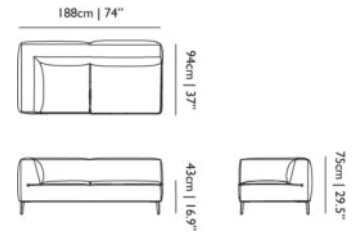

MATERIAL DESCRIPTION

Steel frame, foam on elastic straps, polished aluminum feet

OUTDOOR USE

No

SEAT HEIGHT

43cm | 16.9"

SEAT WIDTH

158cm | 62.2"

HEIGHT ARMREST

75cm | 29.5"

SEATING CAPACITY

2