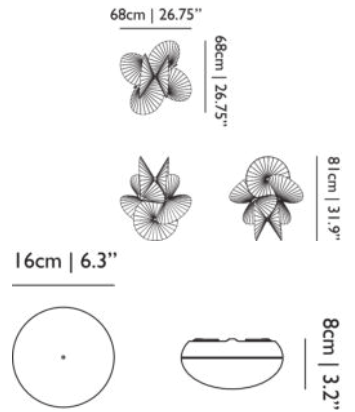

CANOPY
Pebble II Black, ABS

CRI
95

DIMMING & LIGHTING CONTROL
Mains dimmable with compatible light source

COLOUR TEMPERATURE
2700 K (max)

LIGHT OUTPUT
1158 lm