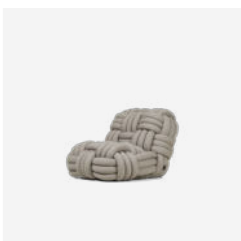

MATERIAL DESCRIPTION
Wooden frame, foam

OUTDOOR USE
No

SEAT HEIGHT
39cm | 15.4" to 33cm | 13"

SEAT WIDTH
106cm | 41.7" to 62cm | 24.4"

Knitty Lounge Chair

NIKA ZUPANC, 2023

Indulge in the ultimate relaxation with Knitty Lounge Chair by Nika Zupanc. This oversized chair is crafted from extra-large yarn that resembles ship ropes, woven in a chunky basket weave for a unique tactile feel. Available in 15 colours and quilted in a diamond pattern, Knitty Lounge Chair combines scale, softness and unexpected design.