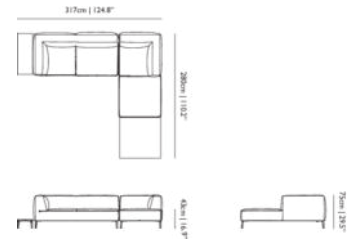

MATERIAL DESCRIPTION

Steel frame, foam on elastic straps, polished aluminum feet

OUTDOOR USE

No

SEAT HEIGHT

43cm | 16.9"

HEIGHT ARMREST

75cm | 29.5"

SEATING CAPACITY

1