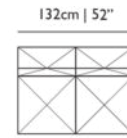

MATERIAL DESCRIPTION

Wooden frame, steel springs, foam.

ADDITIONAL

A modular sofa system that will befriend any interior. Design your own BFF Sofa and find out exact measurements with our configurator: <https://www.mooodi.com/bff-sofa>

OUTDOOR USE

No

SEAT HEIGHT

36cm | 14.2"

SEATING CAPACITY

2