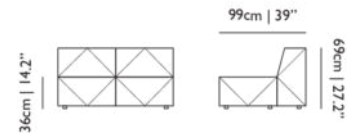

No

SEAT HEIGHT

36cm | 14.2"

SEATING CAPACITY

2

SEAT WIDTH

135cm | 53.1"

**Model: DOUBLE SEATER DE01 LOW**