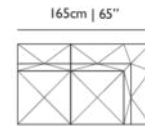

MATERIAL DESCRIPTION

Wooden frame, steel springs, foam.

ADDITIONAL

A modular sofa system that will befriend any interior. Design your own BFF Sofa and find out exact measurements with our configurator: <https://www.moooi.com/bff-sofa>