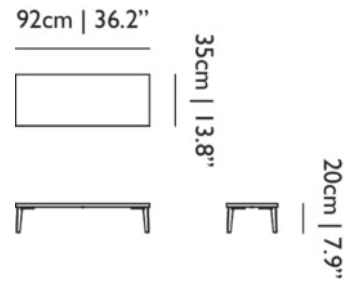

MATERIAL DESCRIPTION

Stained oak veneer on wooden base with polished aluminum feet

OUTDOOR USE

No

Model: TABLE

Sofa So Good Table Black Stained	8718282351544	€ 549	8W
Sofa So Good Table Cinnamon Stained	8718282351575	€ 549	8W
Sofa So Good Table Grey Stained	8718282351568	€ 549	8W
Sofa So Good Table Natural Oil	8718282351537	€ 549	8W
Sofa So Good Table Wenge Stained	8718282351551	€ 549	8W
Sofa So Good Table White Wash Stained	8718282351582	€ 549	8W

MATERIAL DESCRIPTION

Stained oak veneer on wooden base with polished aluminum feet