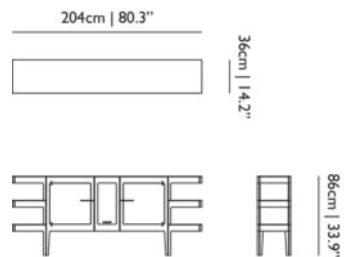

OUTDOOR USE

No