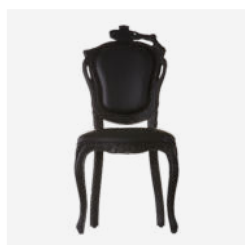

Model: SHIFT DINING CHAIR

Shift Dining Chair, blue grey	8718282294926	€ 625	10W
Shift Dining Chair, bright red	8718282294919	€ 625	10W
Shift Dining Chair, warm ochre	8718282294940	€ 625	10W

MATERIAL DESCRIPTION

Steel frame powdercoated, foamed seat, polyester knitted covers.

OUTDOOR USE

No

SEAT HEIGHT

50cm | 19.7" to 45cm | 17.7"

SEAT WIDTH

41cm | 16.1" to 36cm | 14.2"

53cm | 20.9"

55cm | 21.7"

46cm | 18.1"

83cm | 32.7"

Smoke Dining Chair

MAARTEN BAAS, 2002

Don't burn the diner – burn the dining chair! The beauty and character of burned wood is now captured in a long lasting material, creating the strange sensation of sitting on burnt furniture Maarten Baas interpreted his fascination for the element fire with a groundbreaking approach. Capturing the burning flames into the solidity of wood. Each chair is unique due to this exceptional production process. Just like the Phoenix, the Smoke objects are reborn from their ashes, gaining new vitality and beauty in a very unusual way.

Model: ARMCHAIR

Smoke Dining Armchair	8718282338958	€ 2.636	In stock

MATERIAL DESCRIPTION

Burnt wood finished with epoxy resin, fire retardant foam, leather upholstery.

ADDITIONAL

Every chair is unique

OUTDOOR USE

No

SEAT HEIGHT

52cm | 20.5"

SEAT WIDTH

49cm | 19.3" to 43cm | 16.9"

HEIGHT ARMREST

66cm | 26"

SEATING CAPACITY

1

60 cm | 23.6"

63 cm | 24.8"

49 cm | 19.5"

106cm | 41.7"

Model: CHAIR

Smoke Dining Chair	8718282338972	€ 1.939	In stock

MATERIAL DESCRIPTION

Burnt wood finished with epoxy resin, fire retardant foam, leather upholstery.

ADDITIONAL

Every chair is unique

OUTDOOR USE

No

SEAT HEIGHT

52cm | 20.5"

SEAT WIDTH

49cm | 19.3" to 43cm | 16.9"