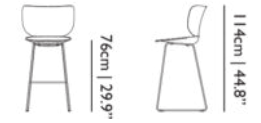

SEAT HEIGHT
76cm | 29.9"

SEAT WIDTH
50cm | 19.7"