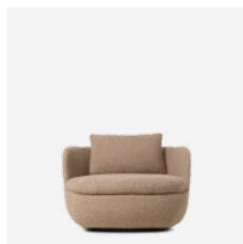

Bart Armchair

MOOOI, 2015

The Bart Armchair brings a friendly sort of grandeur to your home. This single-seater does the rounded shapes of the Bart family even more justice, especially with the optional swivel foot that makes a circular motion. Having a conversation or to inspired to sit still? Swivel your Bart Armchair around and enjoy another point of view! If you prefer a more solid setup, the Bart Armchair is available with slanted wooden legs (canape) and without.

Model: BASIC

Bart Armchair Cat I	PBARTARMCI	€ 3.637	10W
Bart Armchair Cat II	PBARTARMCII	€ 3.836	10W
Bart Armchair Cat III	PBARTARMCIII	€ 4.003	10W
Bart Armchair Cat IV	PBARTARMCIV	€ 4.272	10W
Bart Armchair Cat V	PBARTARMCV	€ 4.827	10W
Bart Armchair Cat LI	PBARTARMCLI	€ 4.938	10W
Bart Armchair Cat LII	PBARTARMCLII	€ 5.804	10W
Bart Armchair Cat LIII	PBARTARMCLIII	€ 6.669	10W

MATERIAL DESCRIPTION

Wooden frame covered in foam and dacron, foam seat.

OUTDOOR USE

No

SEAT HEIGHT

42cm | 16.5"

SEAT WIDTH

82cm | 32.3"

HEIGHT ARMREST

60cm | 23.6"

SEATING CAPACITY

1

95cm | 37.4"

95cm | 37.4"

42cm | 16.5"

60cm | 23.6"

Model: CANAPE

Bart Armchair Canape Cat I	PBARTARCAI	€ 3.787	10W
Bart Armchair Canape Cat II	PBARTARCAII	€ 3.985	10W
Bart Armchair Canape Cat III	PBARTARCAIII	€ 4.153	10W
Bart Armchair Canape Cat IV	PBARTARCAIV	€ 4.420	10W
Bart Armchair Canape Cat V	PBARTARCAV	€ 4.975	10W
Bart Armchair Canape Cat LI	PBARTARCALI	€ 5.088	10W
Bart Armchair Canape Cat LII	PBARTARCALII	€ 5.953	10W
Bart Armchair Canape Cat LIII	PBARTARCALIII	€ 6.821	10W

MATERIAL DESCRIPTION

Wooden frame covered in foam and dacron, foam seat.

OUTDOOR USE

No

SEAT HEIGHT

47cm | 18.5"

SEAT WIDTH

82cm | 32.3"

HEIGHT ARMREST

65cm | 25.6"

SEATING CAPACITY

1

95cm | 37.4"

95cm | 37.4"

47cm | 18.5"

65cm | 25.6"