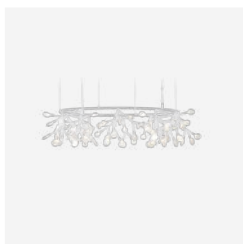

Heracleum III The Big O

BERTJAN POT | POWERED THROUGH ELECTROSANDWICH® BY MARCEL WANDERS, 2014

Crowning your space with elegance, The Big O by Bertjan Pot features a radiant, circular bloom. Inspired by crowns of power and eternity, its slender branches and leaf-shaped lenses bring nature's beauty to interiors. Powered with Electrosandwich® by Marcel Wanders studio, it is available in two sizes, four colours and works with the Wireless Wall Switch.

Model: SMALL

Heracleum III The Big O Small copper	8718282359625	€ 8.076	In stock
Heracleum III The Big O Small nickel	8718282359632	€ 8.076	In stock
Heracleum III The Big O Small green	8718282359397	€ 8.076	8W
Heracleum III The Big O Small white	8718282359403	€ 8.076	8W
Heracleum III The Big O Small copper, 10 MTR CABLE	8718282369945	€ 8.301	8W
Heracleum III The Big O Small green, 10 MTR CABLE	8718282369976	€ 8.301	8W
Heracleum III The Big O Small nickel, 10 MTR CABLE	8718282369952	€ 8.301	8W
Heracleum III The Big O Small white, 10 MTR CABLE	8718282369969	€ 8.301	8W

MATERIAL DESCRIPTION

Metal wire frame, polycarbonate lenses, ultra thin suspension wire

ADDITIONAL

To use the Wireless Wall Switch with Heracleum The Big O, an additional device in the driver is needed. Please contact our sales department via sales@moooi.com or your Moooi sales representative for advice and support.