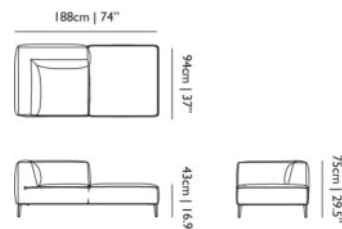

Model: CHAISE LONGUE RIGHT

SSG Chaise Longue right CL02 Cat I	PSSG-CL02I	€ 3.879	8W
SSG Chaise Longue right CL02 Cat II	PSSG-CL02II	€ 4.136	8W
SSG Chaise Longue right CL02 Cat III	PSSG-CL02III	€ 4.357	8W
SSG Chaise Longue right CL02 Cat IV	PSSG-CL02IV	€ 4.705	8W
SSG Chaise Longue right CL02 Cat V	PSSG-CL02V	€ 5.433	8W
SSG Chaise Longue right CL02 Cat LI	PSSG-CL02LI	€ 5.578	8W
SSG Chaise Longue right CL02 Cat LII	PSSG-CL02LII	€ 6.708	8W
SSG Chaise Longue right CL02 Cat LIII	PSSG-CL02LIII	€ 7.840	8W

MATERIAL DESCRIPTION

Steel frame, foam on elastic straps, polished aluminum feet

OUTDOOR USE

No

SEAT HEIGHT

43cm | 16.9"

HEIGHT ARMREST

75cm | 29.5"

SEATING CAPACITY

1

Model: DOUBLE NO ARM LEFT

SSG Double no arm left DE03 Cat I	PSSG-DE03I	€ 4.195	8W
SSG Double no arm left DE03 Cat II	PSSG-DE03II	€ 4.483	8W
SSG Double no arm left DE03 Cat III	PSSG-DE03III	€ 4.723	8W
SSG Double no arm left DE03 Cat IV	PSSG-DE03IV	€ 5.107	8W
SSG Double no arm left DE03 Cat V	PSSG-DE03V	€ 5.911	8W
SSG Double no arm left DE03 Cat LI	PSSG-DE03LI	€ 6.071	8W
SSG Double no arm left DE03 Cat LII	PSSG-DE03LII	€ 7.319	8W
SSG Double no arm left DE03 Cat LIII	PSSG-DE03LIII	€ 8.564	8W

MATERIAL DESCRIPTION

Steel frame, foam on elastic straps, polished aluminum feet

OUTDOOR USE

No

SEAT HEIGHT

43cm | 16.9"

SEAT WIDTH

158cm | 62.2"

HEIGHT ARMREST

75cm | 29.5"