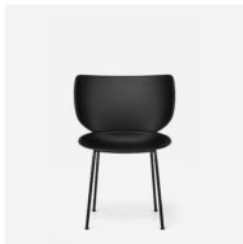

SEAT HEIGHT

46cm | 18.1"

SEAT WIDTH

50cm | 19.7"

SEATING CAPACITY

1

Hana Chairs Un-Upholstered Set of 4

SIMONE BONANNI, 2023