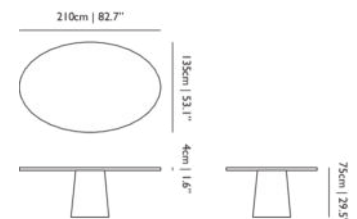

56 cm | 22"

OUTDOOR USE

Yes

71 cm | 28"

Model: TOP OVAL, 210X130 OAK

Container Top Oak 210x130 Black Stained	8718282329475	€ 2.951	7W
Container Top Oak 210x130 Black Stained w/hole	8718282199412	€ 2.951	7W
Container Top Oak 210x130 Cinnamon Stained	8718282329505	€ 2.951	7W
Container Top Oak 210x130 Cinnamon Stained w/hole	8718282199429	€ 2.951	7W
Container Top Oak 210x130 Grey Stained	8718282329499	€ 2.951	7W
Container Top Oak 210x130 Grey Stained w/hole	8718282199436	€ 2.951	7W
Container Top Oak 210x130 Natural Oil	8718282329468	€ 2.951	7W
Container Top Oak 210x130 Natural Oil w/hole	8718282199443	€ 2.951	7W
Container Top Oak 210x130 RAL 9005	8718282329437	€ 2.951	7W
Container Top Oak 210x130 RAL 9005 w/hole	8718282301396	€ 2.951	7W
Container Top Oak 210x130 RAL 9016	8718282329451	€ 2.951	7W
Container Top Oak 210x130 RAL 9016 w/hole	8718282300740	€ 2.951	7W
Container Top Oak 210x130 Wenge Stained	8718282329482	€ 2.951	7W
Container Top Oak 210x130 Wenge Stained w/hole	8718282300757	€ 2.951	7W
Container Top Oak 210x130 White Wash Stained	8718282329512	€ 2.951	7W
Container Top Oak 210x130 White Wash Stained w/hole	8718282300764	€ 2.951	7W

MATERIAL DESCRIPTION

Solid Oak

ADDITIONAL

If the option is available and you choose a table with a socket and would like an extension cable with female connector and plug, it will have to be bought locally. It is not included in the set. Only the male plug is included.

OUTDOOR USE

No

THICKNESS TABLETOP

4cm | 1.6"

SEATS

10