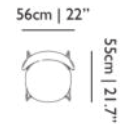

MATERIAL DESCRIPTION
PPGF and Steel

OUTDOOR USE
No