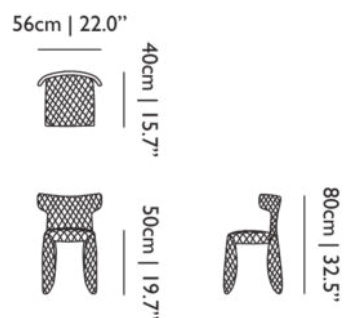

SEAT HEIGHT
51cm | 20.1"

SEAT WIDTH
42cm | 16.5"