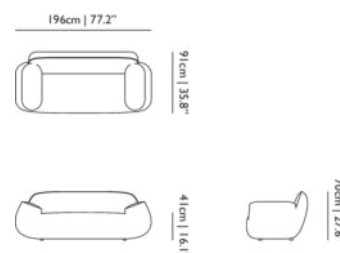

HEIGHT ARMREST

56cm | 22" to 44.5cm | 17.5"