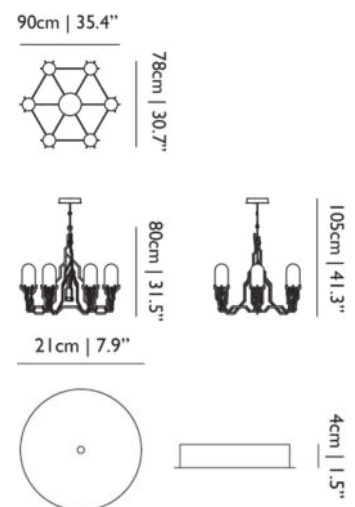

DIMMING & LIGHTING CONTROL

Mains, Trailing edge, Reverse phase