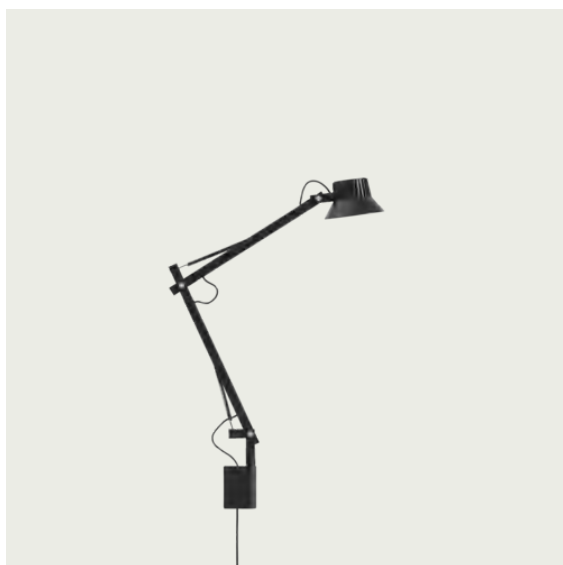

Colli	1
Shipper Colli	2
Gross Weight (kg)	1.17
Net Weight (kg)	0.67
Bulb included	Dimmable, integrated, and non-user replaceable LED
Warranty period	5 years

Item No.	Color	Net Price	Recommended Retail Price	Lead Time
Ready-To-Ship				
14389	Black	EUR 337,80	EUR 402,00	-
14401	Brown Green	EUR 337,80	EUR 402,00	-