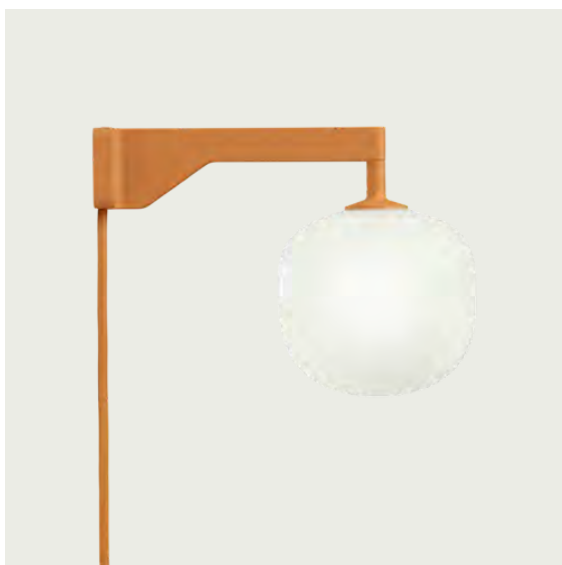

Colli 2
Shipper Colli 1
Gross Weight (kg) 0.694
Net Weight (kg) 0.3
Bulb included Yes
Warranty Period 5 years

Item No.	Color	Net Price	Recommended Retail Price	Lead Time
Ready-To-Ship				
22427	Black	EUR 293,30	EUR 349,00	-
22428	Grey	EUR 293,30	EUR 349,00	-
22429	Orange	EUR 293,30	EUR 349,00	-
22426	White	EUR 293,30	EUR 349,00	-