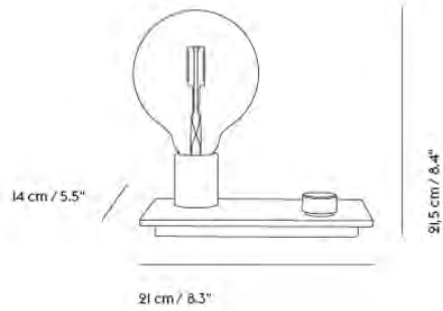

Colli	2
Shipper Colli	1
Gross Weight (kg)	1.4055
Net Weight (kg)	0.9125
Bulb included	Yes
Warranty Period	5 years

Item No.	Color	Net Price	Recommended Retail Price	Lead Time
Ready-To-Ship				
15410	Black	EUR 147,10	EUR 175,00	-
15412	Grey	EUR 147,10	EUR 175,00	-
15413	Red	EUR 147,10	EUR 175,00	-
15411	White	EUR 147,10	EUR 175,00	-