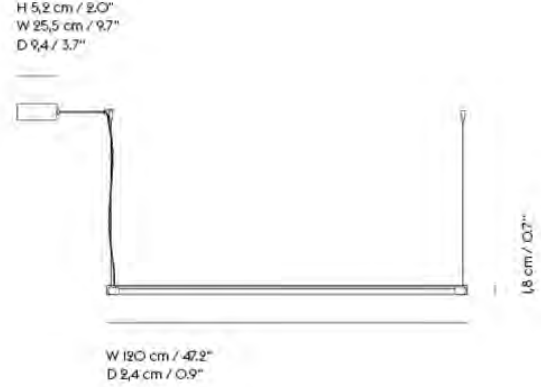

FINE SUSPENSION LAMP / 120 CM / 47.25"

- Colli 1
- Shipper Colli 1
- Gross Weight (kg) 1.73
- Net Weight (kg) 0.8
- Bulb included Dimmable, integrated, and non-user replaceable LED
- Warranty Period 5 years

Item No.	Color	Net Price	Recommended Retail Price	Lead Time
Ready-To-Ship				
22760	Black	EUR 452,90	EUR 539,00	-
22762	Deep Red	EUR 452,90	EUR 539,00	-
22761	Grey	EUR 452,90	EUR 539,00	-