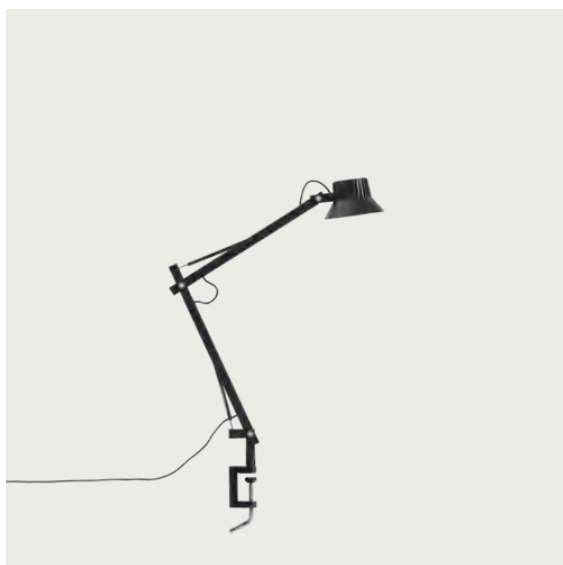

- Colli 1
- Shipper Colli 2
- Gross Weight (kg) 1.215
- Net Weight (kg) 0.715
- Bulb included Dimmable, integrated, and non-user replaceable LED
- Warranty period 5 years

Item No.	Color	Net Price	Recommended Retail Price	Lead Time
Ready-To-Ship				
14383	Black	EUR 337,80	EUR 402,00	-
14395	Brown Green	EUR 337,80	EUR 402,00	-