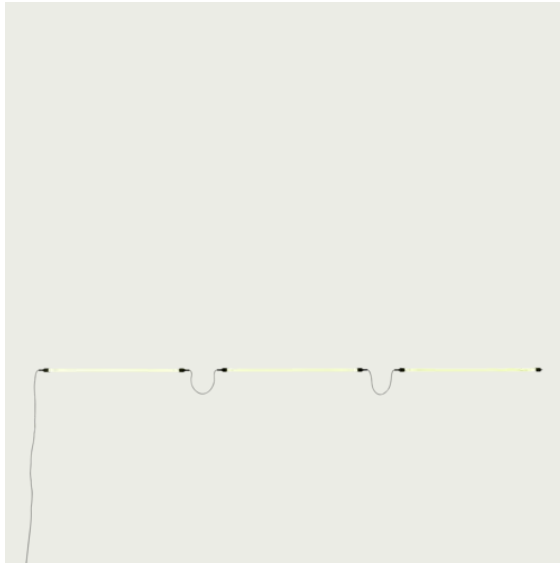

FINE WALL/CEILING LAMP / CONFIGURATION 4

922

Colli	1
Shipper Colli	3
Gross Weight (kg)	3.7
Net Weight (kg)	1.9
Bulb included	Dimmable, integrated, and non-user replaceable LED
Includes	3 x 90 cm lighting profiles
Warranty Period	5 years

Item No.	Color	Net Price	Recommended Retail Price	Lead Time
Ready-To-Ship				
22794	Black	EUR 1.088,20	EUR 1.295,00	-