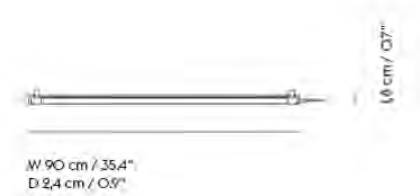

FINE WALL/CEILING LAMP / 90 CM / 35.5"

917

Colli	1
Shipper Colli	1
Gross Weight (kg)	1.48
Net Weight (kg)	0.73
Bulb included	Dimmable, integrated, and non-user replaceable LED
Warranty Period	5 years

Item No.	Color	Net Price	Recommended Retail Price	Lead Time
Ready-To-Ship				
22803	Black	EUR 394,10	EUR 469,00	-