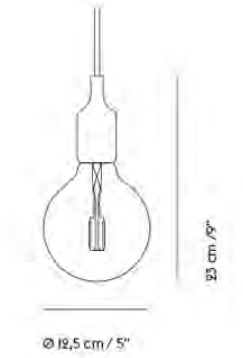

- ↗ [Product Fact Sheet](#)
- ↗ [Images](#)
- ↗ [Architect Files](#)
- ↗ [Assembly Instructions](#)
- ↗ [Product Declaration](#)
- ↗ [Lighting Files](#)

Colli	4
Shipper Colli	1
Gross Weight (kg)	0.7
Net Weight (kg)	0.3
Bulb included	Yes
Warranty Period	5 years