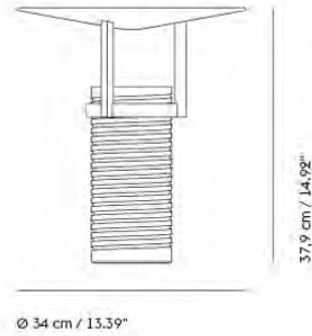

- Colli 1
- Shipper Colli 1
- Gross Weight (kg) 9.34
- Net Weight (kg) 6.11
- Bulb included Dimmable, integrated, and non-user replaceable LED
- Warranty Period 5 years

Item No.	Color	Net Price	Recommended Retail Price	Lead Time
Ready-To-Ship				
22785	Aluminum	EUR 563,00	EUR 670,00	-