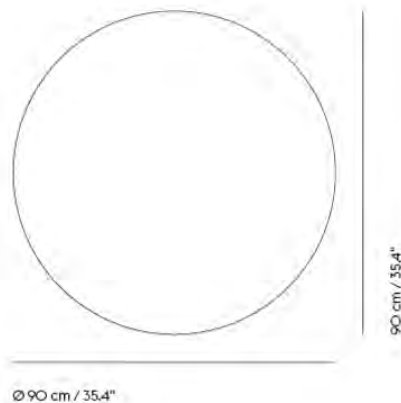

Colli	1
Shipper Colli	2
Gross Weight (kg)	14.82
Net Weight (kg)	8.3
Bulb included	Yes. Integrated, non-replaceable LED.
Please note	This lamp is hard-wired. A cord with inline dimmer and plug can be purchased separately.
Warranty Period	5 years

Item No.	Color	Net Price	Recommended Retail Price	Lead Time
Ready-To-Ship				
22645	White/Black	EUR 1.133,60	EUR 1.349,00	-
22646	White/Grey	EUR 1.133,60	EUR 1.349,00	-
22647	White/Orange	EUR 1.133,60	EUR 1.349,00	-
Extras				
22705	Add-on cord w.inline dim and plug - White - L 250 CM / 98.4"	EUR 58,00	EUR 69,00	-
22700	Extra Silicone Band - Black - Ø 90 cm / 35.4"	EUR 58,00	EUR 69,00	-
22701	Extra Silicone Band - Grey - Ø 90 cm / 35.4"	EUR 58,00	EUR 69,00	-
22702	Extra Silicone Band - Orange - Ø 90 cm / 35.4"	EUR 58,00	EUR 69,00	-