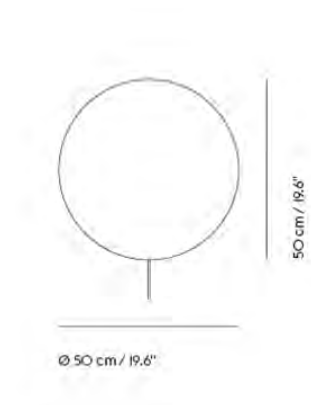

CALM WALL LAMP / Ø 50 CM / 19.6" - TOUCH DIM

Colli	1
Shipper Colli	2
Gross Weight (kg)	7.793
Net Weight (kg)	4.97
Bulb included	Yes. Integrated, non-replaceable LED
Please note	This lamp comes with a touch dim button and a cable with plug.
Warranty Period	5 years

Item No.	Color	Net Price	Recommended Retail Price	Lead Time
Ready-To-Ship				
22620	White/Black	EUR 676,50	EUR 805,00	-
22621	White/Grey	EUR 676,50	EUR 805,00	-
22622	White/Orange	EUR 676,50	EUR 805,00	-
Extras				
22707	Extra Silicone Band - Black - Ø 50 CM / 19.6" - Touch Dim	EUR 41,20	EUR 49,00	-
22708	Extra Silicone Band - Grey - Ø 50 CM / 19.6" - Touch Dim	EUR 41,20	EUR 49,00	-
22709	Extra Silicone Band - Orange - Ø 50 CM / 19.6" - Touch Dim	EUR 41,20	EUR 49,00	-