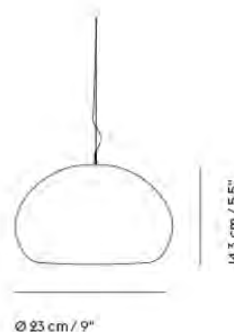

Colli	1
Shipper Colli	1
Gross Weight (kg)	4.95
Net Weight (kg)	3.1
Bulb included	No
Warranty Period	5 years

Item No.	Color	Net Price	Recommended Retail Price	Lead Time
Ready-To-Ship				
15401	Opal White	EUR 318,50	EUR 379,00	-
Extras				
15804	Fluid / Rime Ø12+Ø18+Ø25 Cord - White (per linear meter)	EUR 5,00	EUR 6,00	-
60201	Metal Wire for Fluid Pendant Lamp	EUR 7,60	EUR 9,00	-
24052	Ceiling Cap for wire suspension lamps - White	EUR 26,90	EUR 32,00	-