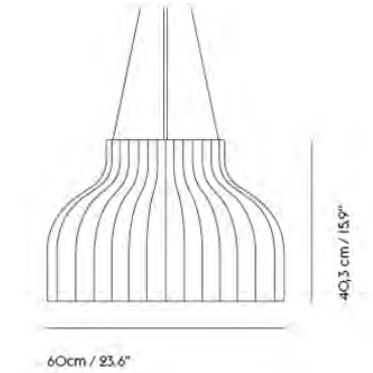

STRAND PENDANT LAMP / OPEN - Ø 28 CM / 11"

956

Colli	1
Shipper Colli	1
Gross Weight (kg)	2.35
Net Weight (kg)	1.4
Bulb included	No
Warranty Period	5 years

Item No.	Color	Net Price	Recommended Retail Price	Lead Time
Ready-To-Ship				
22450	White - Open	EUR 335,30	EUR 399,00	-

STRAND PENDANT LAMP / OPEN - Ø 40 CM / 16"

957

Colli	1
Shipper Colli	1
Gross Weight (kg)	3.7
Net Weight (kg)	2.1
Bulb included	No
Warranty Period	5 years

Item No.	Color	Net Price	Recommended Retail Price	Lead Time
Ready-To-Ship				
22451	White - Open	EUR 452,90	EUR 539,00	-

STRAND PENDANT LAMP / OPEN - Ø 60
CM / 23.5"

958

Colli	1
Shipper Colli	1
Gross Weight (kg)	6.6
Net Weight (kg)	4.05
Bulb included	No
Warranty Period	5 years

Item No.	Color	Net Price	Recommended Retail Price	Lead Time
Ready-To-Ship				
22452	White - Open	EUR 621,00	EUR 739,00	-