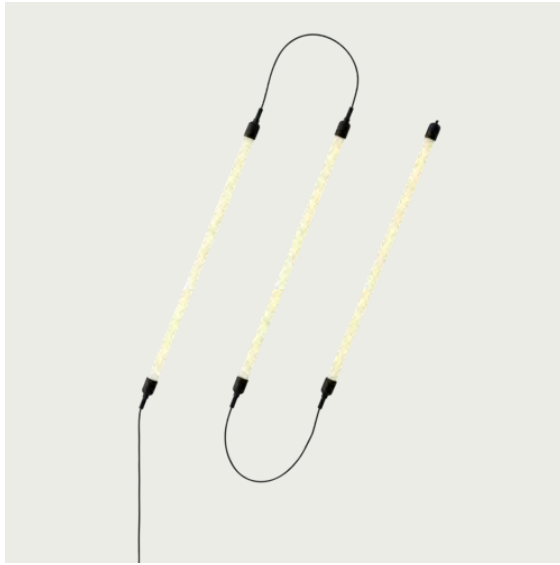

FINE WALL/CEILING LAMP / CONFIGURATION I

- Colli 1
- Shipper Colli 3
- Gross Weight (kg) 3
- Net Weight (kg) 1.6
- Bulb included Dimmable, integrated, and non-user replaceable LED
- Includes 3 x 60 cm lighting profiles
- Warranty Period 5 years

Item No.	Color	Net Price	Recommended Retail Price	Lead Time
Ready-To-Ship				
22788	Black	EUR 1.004,20	EUR 1.195,00	-