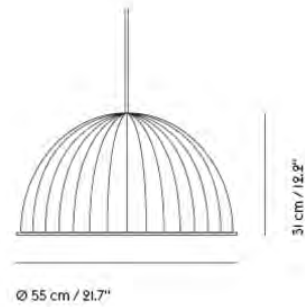

UNDER THE BELL PENDANT LAMP / Ø 55 CM / 21.7"

975

Colli	1
Shipper Colli	1
Gross Weight (kg)	2.35
Net Weight (kg)	1.15
Bulb included	No
Warranty Period	5 years

Item No.	Color	Net Price	Recommended Retail Price	Lead Time
Ready-To-Ship				
21361	Black	EUR 478,20	EUR 569,00	-
21364	Dark Green	EUR 478,20	EUR 569,00	-
21362	Grey	EUR 478,20	EUR 569,00	-
21363	White Mélange	EUR 478,20	EUR 569,00	-
Extras				
60362	Under the Bell Cord - Black (per linear meter)	EUR 2,10	EUR 2,50	-
60364	Under the Bell Cord - Dark Green (per linear meter)	EUR 2,10	EUR 2,50	-
60363	Under the Bell Cord - Grey (per linear meter)	EUR 2,10	EUR 2,50	-
60361	Under the Bell Cord - White Mélange (per linear meter)	EUR 2,10	EUR 2,50	-
24050	Ceiling Cap - White	EUR 13,40	EUR 16,00	-