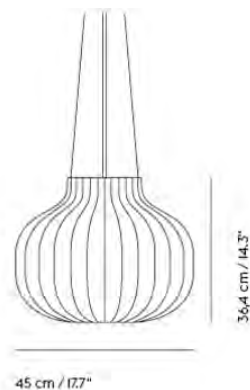

STRAND PENDANT LAMP / CLOSED - Ø 45 CM / 17.7"

959

Colli	1
Shipper Colli	1
Gross Weight (kg)	4.45
Net Weight (kg)	2.75
Bulb included	No
Warranty Period	5 years

Item No.	Color	Net Price	Recommended Retail Price	Lead Time
Ready-To-Ship				
22368	White - Closed	EUR 500,00	EUR 595,00	-