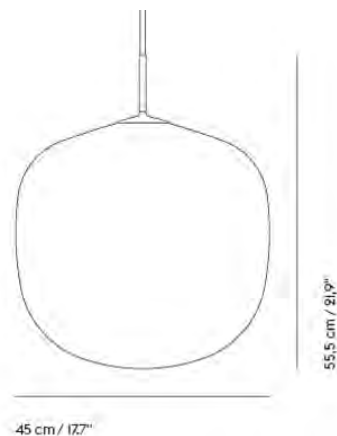

Colli	1
Shipper Colli	1
Gross Weight (kg)	8.5
Net Weight (kg)	4
Bulb included	No
Warranty Period	5 years

Item No.	Color	Net Price	Recommended Retail Price	Lead Time
Ready-To-Ship				
22417	Black	EUR 567,20	EUR 675,00	-
22243	Deep Red	EUR 567,20	EUR 675,00	-
22421	Grey	EUR 567,20	EUR 675,00	-
22425	Orange	EUR 567,20	EUR 675,00	-
22413	White	EUR 567,20	EUR 675,00	-
Extras				
22542	Rime Cord Ø37 + Ø45 cm - Black (per linear meter)	EUR 5,50	EUR 6,50	-
22549	Rime Cord Ø37 + Ø45 cm - Deep Red (per linear meter)	EUR 5,50	EUR 6,50	-
22545	Rime Cord Ø37 + Ø45 cm - Grey (per linear meter)	EUR 5,50	EUR 6,50	-
22546	Rime Cord Ø37 + Ø45 cm - Orange (per linear meter)	EUR 5,50	EUR 6,50	-
22543	Rime Cord Ø37 + Ø45 cm - White (per linear meter)	EUR 5,50	EUR 6,50	-