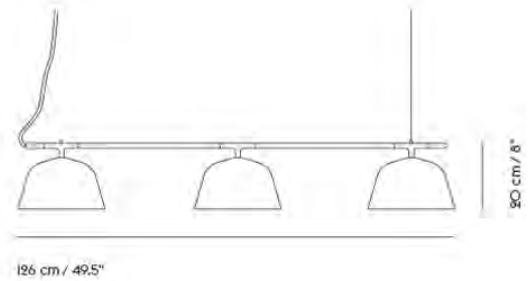

Colli	1
Shipper Colli	1
Gross Weight (kg)	4
Net Weight (kg)	2
Bulb included	No
Warranty Period	5 years

Item No.	Color	Net Price	Recommended Retail Price	Lead Time
Ready-To-Ship				
12250	Black	EUR 730,30	EUR 869,00	-
12254	Dusty Green	EUR 730,30	EUR 869,00	-
12251	Grey	EUR 730,30	EUR 869,00	-
12253	Taupe	EUR 730,30	EUR 869,00	-
12252	White	EUR 730,30	EUR 869,00	-
Extras				
12330	Ambit Rail/Linear Pendant - Spare kit	EUR 12,60	EUR 15,00	-