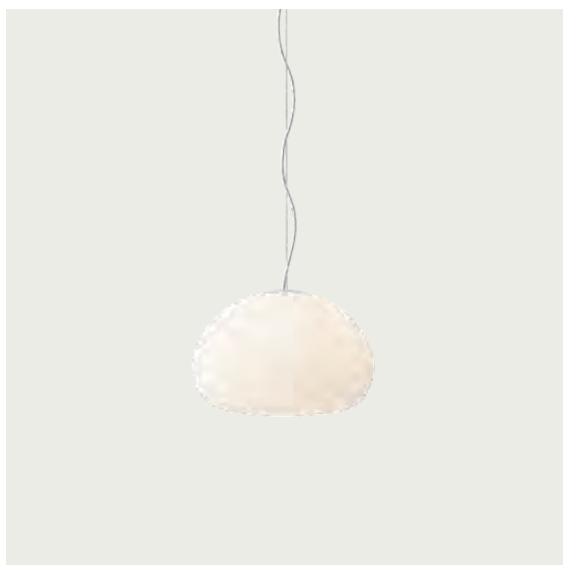

Colli	1
Shipper Colli	1
Gross Weight (kg)	4.95
Net Weight (kg)	3.1
Bulb included	No
Warranty Period	5 years

Item No.	Color	Net Price	Recommended Retail Price	Lead Time
Ready-To-Ship				
15401	Opal White	EUR 318,50	EUR 379,00	-
Extras				
15804	Fluid / Rime Ø12+Ø18+Ø25 Cord - White (per linear meter)	EUR 5,00	EUR 6,00	-
60201	Metal Wire for Fluid Pendant Lamp	EUR 7,60	EUR 9,00	-
24052	Ceiling Cap for wire suspension lamps - White	EUR 26,90	EUR 32,00	-