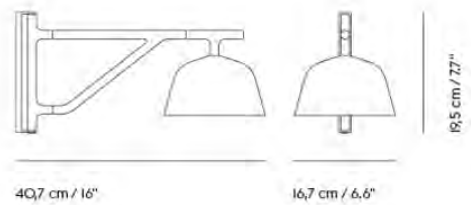

Colli	2
Shipper Colli	1
Gross Weight (kg)	1.734
Net Weight (kg)	1.04
Bulb included	Yes. Not applicable for North America,
Warranty Period	5 years

Item No.	Color	Net Price	Recommended Retail Price	Lead Time
Ready-To-Ship				
15311	Black	EUR 318,50	EUR 379,00	-
15313	Grey	EUR 318,50	EUR 379,00	-
15314	Taupe	EUR 318,50	EUR 379,00	-
15312	White	EUR 318,50	EUR 379,00	-