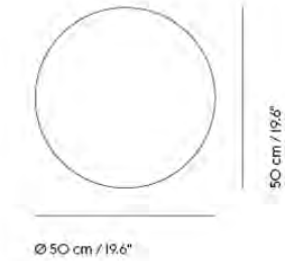

Colli	1
Shipper Colli	2
Gross Weight (kg)	7.543
Net Weight (kg)	4.97
Bulb included	Yes. Integrated, non-replaceable LED
Please note	This lamp is hard-wired. A cord with inline dimmer and plug can be purchased separately.
Warranty Period	5 years

Item No.	Color	Net Price	Recommended Retail Price	Lead Time
Ready-To-Ship				
22635	White/Black	EUR 676,50	EUR 805,00	-
22636	White/Grey	EUR 676,50	EUR 805,00	-
22637	White/Orange	EUR 676,50	EUR 805,00	-
Extras				
22690	Extra Silicone Band - Black - Ø 50 CM / 19.6"	EUR 41,20	EUR 49,00	-
22691	Extra Silicone Band - Grey - Ø 50 CM / 19.6"	EUR 41,20	EUR 49,00	-
22692	Extra Silicone Band - Orange - Ø 50 CM / 19.6"	EUR 41,20	EUR 49,00	-
22705	Add-on cord w.inline dim and plug - White - L 250 CM / 98.4"	EUR 58,00	EUR 69,00	-