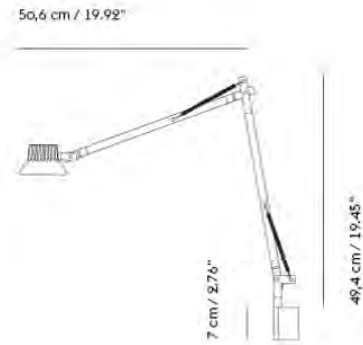

Colli 1
Shipper Colli 2
Gross Weight (kg) 1.32
Net Weight (kg) 0.705
Bulb included Dimmable, integrated, and non-user replaceable LED
Warranty period 5 years

Item No.	Color	Net Price	Recommended Retail Price	Lead Time
Ready-To-Ship				
14390	Black	EUR 337,80	EUR 402,00	-
14402	Brown Green	EUR 337,80	EUR 402,00	-