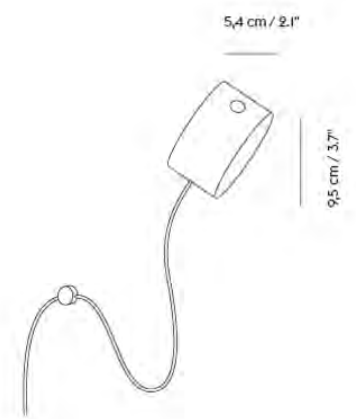

Colli	2
Shipper Colli	1
Gross Weight (kg)	1.05
Net Weight (kg)	0.55
Bulb included	Yes. Integrated non-replaceable LED
Warranty Period	5 years

Item No.	Color	Net Price	Recommended Retail Price	Lead Time
Ready-To-Ship				
22601	Black	EUR 247,90	EUR 295,00	-
22615	Brown Green	EUR 247,90	EUR 295,00	-
Extras				
22509	Extra Wall Mount - Black	EUR 20,20	EUR 24,00	-
22555	Brown Green - Extra Cable Drops	EUR 24,40	EUR 29,00	-
22499	Extra Cable Drops - Black ***	EUR 24,40	EUR 29,00	-
22602	Extra Lighting Unit - Black	EUR 197,50	EUR 235,00	-
22617	Extra Lighting Unit - Brown Green	EUR 197,50	EUR 235,00	-