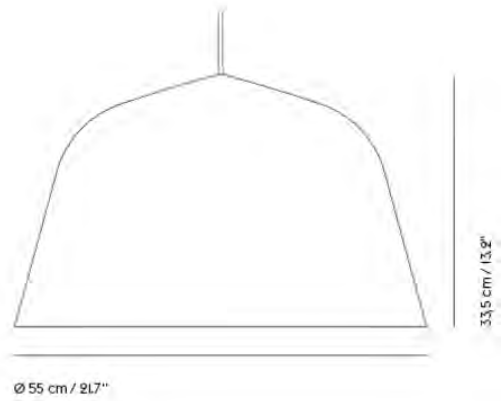

Colli	1
Shipper Colli	1
Gross Weight (kg)	5.585
Net Weight (kg)	2.7
Bulb included	No
Warranty Period	5 years

Item No.	Color	Net Price	Recommended Retail Price	Lead Time
Ready-To-Ship				
82270	Black	EUR 503,40	EUR 599,00	-
82274	Dusty Green	EUR 503,40	EUR 599,00	-
82271	Grey	EUR 503,40	EUR 599,00	-
82275	Light Blue	EUR 503,40	EUR 599,00	-
82273	Taupe	EUR 503,40	EUR 599,00	-
82272	White	EUR 503,40	EUR 599,00	-