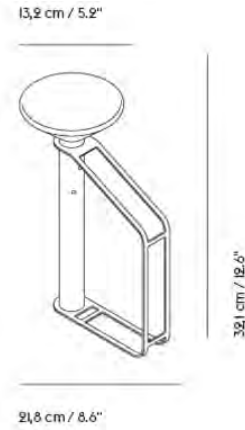

Colli	1
Shipper Colli	1
Gross Weight (kg)	1.45
Net Weight (kg)	0.55
Bulb included	Yes. Integrated, dimmable, replaceable LED module.
Warranty period	5 years

Item No.	Color	Net Price	Recommended Retail Price	Lead Time
Ready-To-Ship				
22581	Aluminum	EUR 197,50	EUR 235,00	-
22580	Black	EUR 197,50	EUR 235,00	-
Extras				
22585	Spare LED bulb for Piton Portable Lamp	EUR 29,40	EUR 35,00	-