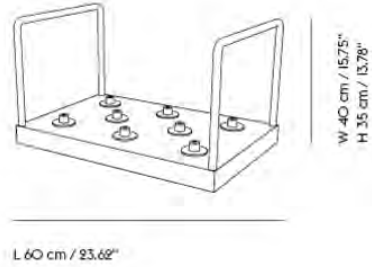

- Colli 1
- Shipper Colli 1
- Gross Weight (kg) 9.2
- Net Weight (kg) 7.7
- Please note A maximum of 3 trays can be stacked on top of one another.
- Warranty Period 5 years

Item No.	Color	Net Price	Recommended Retail Price	Lead Time
Ready-To-Ship				
22744	Portable Charging Station - Black	EUR 567,20	EUR 675,00	-