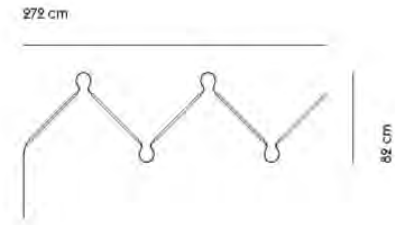

FINE WALL/CEILING LAMP / CONFIGURATION 3

921

- Colli 1
- Shipper Colli 5
- Gross Weight (kg) 3.8
- Net Weight (kg) 2
- Bulb included Dimmable, integrated, and non-user replaceable LED
- Includes 5 x 60 cm lighting profiles
- Warranty Period 5 years

Item No.	Color	Net Price	Recommended Retail Price	Lead Time
Ready-To-Ship				
22792	Black	EUR 1.469,70	EUR 1.749,00	-