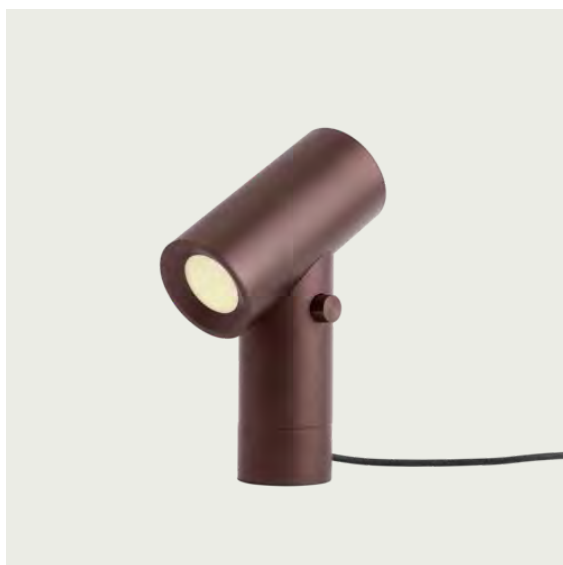

Colli	1
Shipper Colli	1
Gross Weight (kg)	1.72
Net Weight (kg)	1.234
Bulb included	Yes. Integrated non-replaceable LED
Warranty Period	5 years

Item No.	Color	Net Price	Recommended Retail Price	Lead Time
Ready-To-Ship				
12124	Aluminum	EUR 247,90	EUR 295,00	-
12121	Black	EUR 247,90	EUR 295,00	-
12123	Green	EUR 247,90	EUR 295,00	-
12122	Umber	EUR 247,90	EUR 295,00	-