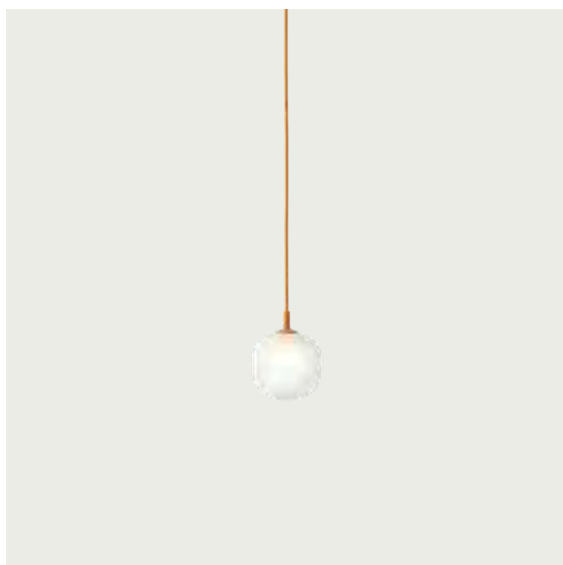

Colli	2
Shipper Colli	1
Gross Weight (kg)	2.1
Net Weight (kg)	0.8
Bulb included	Yes
Warranty Period	5 years

Item No.	Color	Net Price	Recommended Retail Price	Lead Time
Ready-To-Ship				
22414	Black	EUR 180,70	EUR 215,00	-
22240	Deep Red	EUR 180,70	EUR 215,00	-
22418	Grey	EUR 180,70	EUR 215,00	-
22422	Orange	EUR 180,70	EUR 215,00	-
22410	White	EUR 180,70	EUR 215,00	-
Extras				
22540	Rime Cord for Ø12+Ø18+Ø25 - Grey (per linear meter)	EUR 2,90	EUR 3,50	-
22541	Rime Cord Ø12+Ø18+Ø25 cm - Orange (per linear meter)	EUR 2,90	EUR 3,50	-
15804	Fluid / Rime Ø12+Ø18+Ø25 Cord - White (per linear meter)	EUR 5,00	EUR 6,00	-
15801	Grain / Rime Ø12+Ø18+Ø25 Cord - Black (per linear meter)	EUR 5,00	EUR 6,00	-
15800	Rime Cord for Ø12+Ø18+Ø25 - Deep Red (per linear meter)	EUR 5,00	EUR 6,00	-