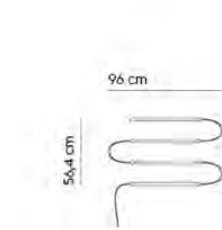

FINE WALL/CEILING LAMP / CONFIGURATION 2

920

Colli	1
Shipper Colli	4
Gross Weight (kg)	3.4
Net Weight (kg)	1.8
Bulb included	Dimmable, integrated, and non-user replaceable LED
Includes	4 x 60 cm lighting profiles
Warranty Period	5 years

Item No.	Color	Net Price	Recommended Retail Price	Lead Time
Ready-To-Ship				
22790	Black	EUR 1.217,60	EUR 1.449,00	-