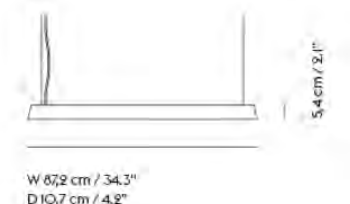

Colli	1
Shipper Colli	1
Gross Weight (kg)	3.485
Net Weight (kg)	2.2
Bulb included	Yes. Integrated LED.
Warranty Period	5 years

Item No.	Color	Net Price	Recommended Retail Price	Lead Time
Ready-To-Ship				
22516	Black	EUR 528,60	EUR 629,00	-
22517	Grey	EUR 528,60	EUR 629,00	-
Extras				
12330	Ambit Rail/Linear Pendant - Spare kit	EUR 12,60	EUR 15,00	-