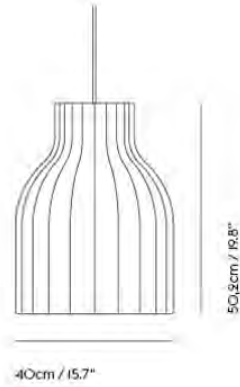

STRAND PENDANT LAMP / OPEN - Ø 28 CM / 11"

956

Colli	1
Shipper Colli	1
Gross Weight (kg)	2.35
Net Weight (kg)	1.4
Bulb included	No
Warranty Period	5 years

Item No.	Color	Net Price	Recommended Retail Price	Lead Time
Ready-To-Ship				
22450	White - Open	EUR 335,30	EUR 399,00	-

STRAND PENDANT LAMP / OPEN - Ø 40 CM / 16"

957

Colli	1
Shipper Colli	1
Gross Weight (kg)	3.7
Net Weight (kg)	2.1
Bulb included	No
Warranty Period	5 years

Item No.	Color	Net Price	Recommended Retail Price	Lead Time
Ready-To-Ship				
22451	White - Open	EUR 452,90	EUR 539,00	-