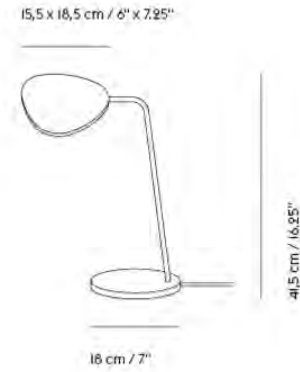

Colli	1
Shipper Colli	1
Gross Weight (kg)	2.5
Net Weight (kg)	1.75
Bulb included	Yes. Integrated non-replaceable LED
Warranty Period	5 years

Item No.	Color	Net Price	Recommended Retail Price	Lead Time
Ready-To-Ship				
13422	Black	EUR 247,90	EUR 295,00	-
13423	Copper Brown	EUR 247,90	EUR 295,00	-
13424	Dark Green	EUR 247,90	EUR 295,00	-
13420	Grey	EUR 247,90	EUR 295,00	-
13421	White	EUR 247,90	EUR 295,00	-