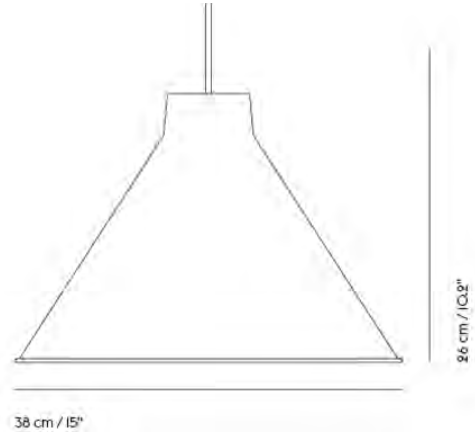

Colli	1
Shipper Colli	1
Gross Weight (kg)	3.32
Net Weight (kg)	1.57
Bulb included	Yes
Warranty Period	5 Years

Item No.	Color	Net Price	Recommended Retail Price	Lead Time
Ready-To-Ship				
22853	Dark Green	EUR 293,30	EUR 349,00	-
22852	Deep Red	EUR 293,30	EUR 349,00	-
22850	Grey	EUR 293,30	EUR 349,00	-
22851	Sand	EUR 293,30	EUR 349,00	-
Extras				
22849	Dimmable Bulb for Top Pendant Lamp - Ø28 + Ø38 cm	EUR 15,10	EUR 18,00	-