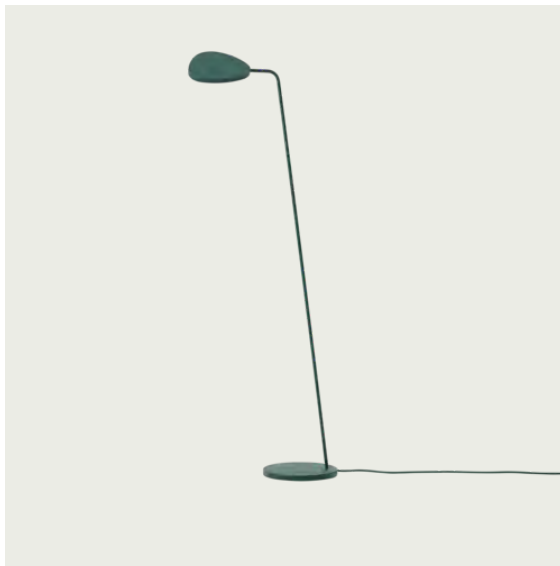

Colli	1
Shipper Colli	1
Gross Weight (kg)	5.2
Net Weight (kg)	2.8
Bulb included	Yes. Integrated non-replaceable LED
Warranty Period	5 years

Item No.	Color	Net Price	Recommended Retail Price	Lead Time
Ready-To-Ship				
13432	Black	EUR 335,30	EUR 399,00	-
13433	Copper Brown	EUR 335,30	EUR 399,00	-
13434	Dark Green	EUR 335,30	EUR 399,00	-
13430	Grey ***	EUR 335,30	EUR 399,00	-
13431	White	EUR 335,30	EUR 399,00	-