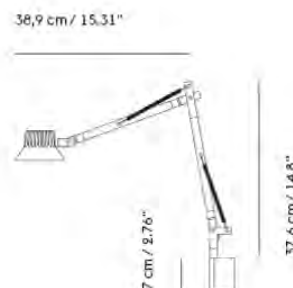

Colli	1
Shipper Colli	2
Gross Weight (kg)	1.17
Net Weight (kg)	0.67
Bulb included	Dimmable, integrated, and non-user replaceable LED
Warranty period	5 years

Item No.	Color	Net Price	Recommended Retail Price	Lead Time
Ready-To-Ship				
14389	Black	EUR 337,80	EUR 402,00	-
14401	Brown Green	EUR 337,80	EUR 402,00	-