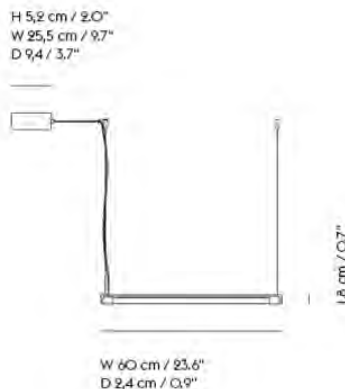

Colli	1
Shipper Colli	1
Gross Weight (kg)	1.08
Net Weight (kg)	0.65
Bulb included	Dimmable, integrated, and non-user replaceable LED
Warranty Period	5 years

Item No.	Color	Net Price	Recommended Retail Price	Lead Time
Ready-To-Ship				
22750	Black	EUR 340,30	EUR 405,00	-
22752	Deep Red	EUR 340,30	EUR 405,00	-
22751	Grey	EUR 340,30	EUR 405,00	-