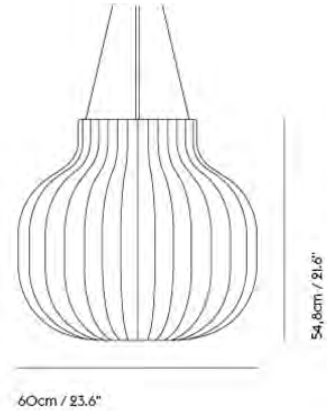

**STRAND PENDANT LAMP / CLOSED - Ø
60 CM / 23.5"**

960

Colli	1
Shipper Colli	1
Gross Weight (kg)	8.4
Net Weight (kg)	5.4
Bulb included	No
Warranty Period	5 years

Item No.	Color	Net Price	Recommended Retail Price	Lead Time
Ready-To-Ship				
22453	White - Closed	EUR 671,40	EUR 799,00	-