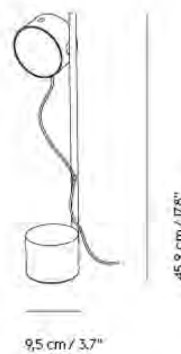

Colli	1
Shipper Colli	1
Gross Weight (kg)	3.9
Net Weight (kg)	2.9
Bulb included	Yes. Integrated non-replaceable LED
Warranty Period	5 years

Item No.	Color	Net Price	Recommended Retail Price	Lead Time
Ready-To-Ship				
22592	Black	EUR 416,00	EUR 495,00	-
22593	Brown Green	EUR 416,00	EUR 495,00	-