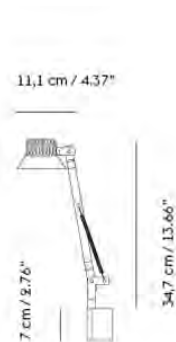

Colli	1
Shipper Colli	2
Gross Weight (kg)	0.84
Net Weight (kg)	0.56
Bulb included	Dimmable, integrated, and non-user replaceable LED
Warranty period	5 years

Item No.	Color	Net Price	Recommended Retail Price	Lead Time
Ready-To-Ship				
14388	Black	EUR 315,10	EUR 375,00	-
14400	Brown Green	EUR 315,10	EUR 375,00	-