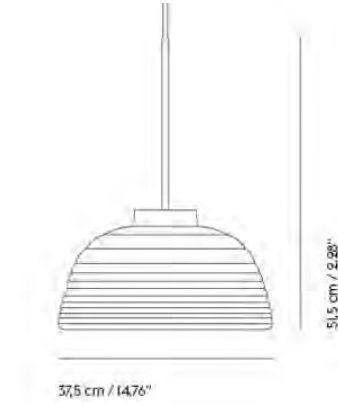

Colli 1
Shipper Colli 1
Gross Weight (kg) 7.5
Net Weight (kg) 4.3
Warranty Period 5 years

Item No.	Color	Net Price	Recommended Retail Price	Lead Time
Ready-To-Ship				
22145	Black	EUR 416,00	EUR 495,00	-
22146	Grey	EUR 416,00	EUR 495,00	-
22147	Olive	EUR 416,00	EUR 495,00	-
Extras				
22143	Spare Bulb for Two-Layer Pendant Lamp	EUR 15,10	EUR 18,00	-