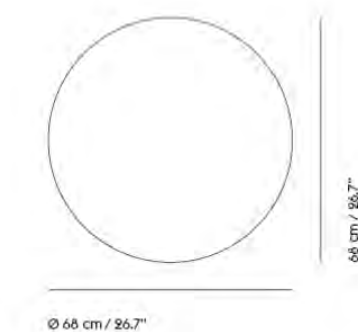

Colli	1
Shipper Colli	2
Gross Weight (kg)	9.893
Net Weight (kg)	6.18
Bulb included	Yes. Integrated, non-replaceable LED.
Please note	This lamp is hard-wired. A cord with inline dimmer and plug can be purchased separately.
Warranty Period	5 years

Item No.	Color	Net Price	Recommended Retail Price	Lead Time
Ready-To-Ship				
22640	White/Black	EUR 920,20	EUR 1.095,00	-
22641	White/Grey	EUR 920,20	EUR 1.095,00	-
22642	White/Orange	EUR 920,20	EUR 1.095,00	-
Extras				
22695	Extra Silicone Band - Black - Ø 68 CM / 26.7"	EUR 46,20	EUR 55,00	-
22696	Extra Silicone Band - Grey - Ø 68 CM / 26.7"	EUR 46,20	EUR 55,00	-
22697	Extra Silicone Band - Orange - Ø 68 CM / 26.7"	EUR 46,20	EUR 55,00	-
22705	Add-on cord w.inline dim and plug - White - L 250 CM / 98.4"	EUR 58,00	EUR 69,00	-