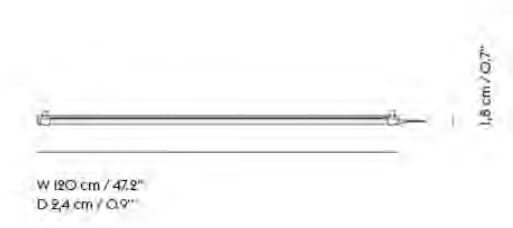

FINE WALL/CEILING LAMP / 120 CM / 47.25"

918

Colli	1
Shipper Colli	1
Gross Weight (kg)	1.78
Net Weight (kg)	0.98
Bulb included	Dimmable, integrated, and non-user replaceable LED
Warranty Period	5 years

Item No.	Color	Net Price	Recommended Retail Price	Lead Time
Ready-To-Ship				
22806	Black	EUR 449,60	EUR 535,00	-