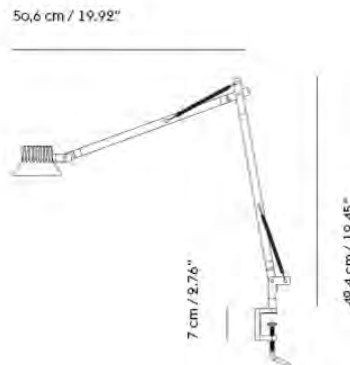

- Colli 1
- Shipper Colli 2
- Gross Weight (kg) 1.365
- Net Weight (kg) 0.75
- Bulb included Dimmable, integrated, and non-user replaceable LED
- Warranty period 5 years

Item No.	Color	Net Price	Recommended Retail Price	Lead Time
Ready-To-Ship				
14384	Black	EUR 337,80	EUR 402,00	-
14396	Brown Green	EUR 337,80	EUR 402,00	-