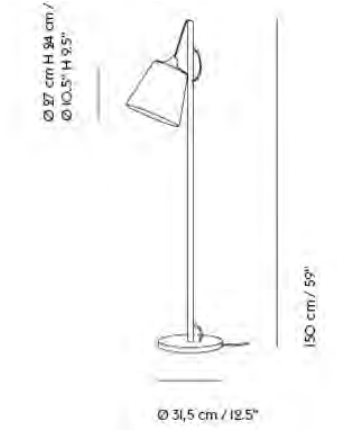

Colli 1
Shipper Colli 1
Gross Weight (kg) 6.75
Net Weight (kg) 3.75
Bulb included No
Warranty Period 5 years

Item No.	Color	Net Price	Recommended Retail Price	Lead Time
Ready-To-Ship				
12044	Oak/White	EUR 486,60	EUR 579,00	-