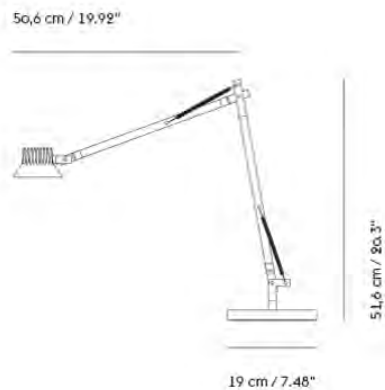

Colli	1
Shipper Colli	2
Gross Weight (kg)	5.74
Net Weight (kg)	4.555
Bulb included	Dimmable, integrated, and non-user replaceable LED
Warranty period	5 years

Item No.	Color	Net Price	Recommended Retail Price	Lead Time
Ready-To-Ship				
14381	Black	EUR 416,80	EUR 496,00	-
14393	Brown Green	EUR 416,80	EUR 496,00	-