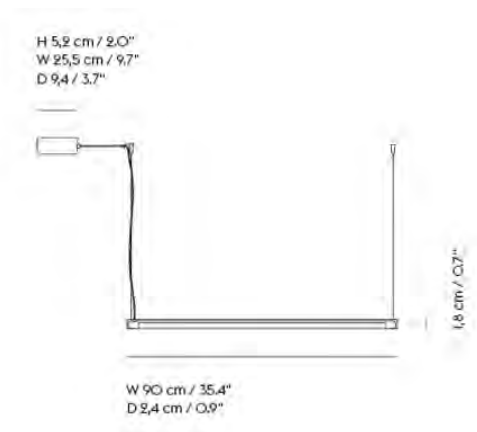

Colli	1
Shipper Colli	1
Gross Weight (kg)	1.46
Net Weight (kg)	0.75
Bulb included	Dimmable, integrated, and non-user replaceable LED
Warranty Period	5 years

Item No.	Color	Net Price	Recommended Retail Price	Lead Time
Ready-To-Ship				
22755	Black	EUR 394,10	EUR 469,00	-
22757	Deep Red	EUR 394,10	EUR 469,00	-
22756	Grey	EUR 394,10	EUR 469,00	-