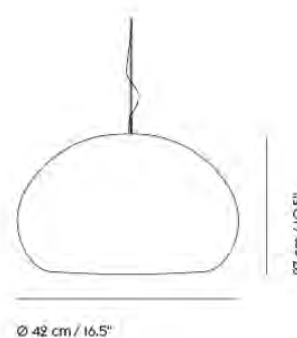

Colli	1
Shipper Colli	1
Gross Weight (kg)	4.95
Net Weight (kg)	3.1
Bulb included	No
Warranty Period	5 years

Item No.	Color	Net Price	Recommended Retail Price	Lead Time
Ready-To-Ship				
15401	Opal White	EUR 318,50	EUR 379,00	-
Extras				
15804	Fluid / Rime Ø12+Ø18+Ø25 Cord - White (per linear meter)	EUR 5,00	EUR 6,00	-
60201	Metal Wire for Fluid Pendant Lamp	EUR 7,60	EUR 9,00	-
24052	Ceiling Cap for wire suspension lamps - White	EUR 26,90	EUR 32,00	-