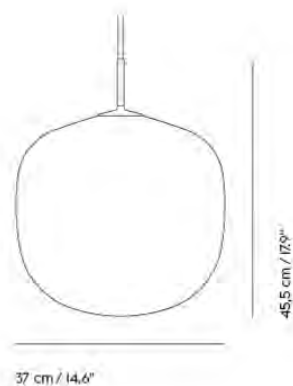

Colli	1
Shipper Colli	1
Gross Weight (kg)	5.25
Net Weight (kg)	3.3
Bulb included	No
Warranty Period	5 years

Item No.	Color	Net Price	Recommended Retail Price	Lead Time
Ready-To-Ship				
22416	Black	EUR 419,30	EUR 499,00	-
22242	Deep Red	EUR 419,30	EUR 499,00	-
22420	Grey	EUR 419,30	EUR 499,00	-
22424	Orange	EUR 419,30	EUR 499,00	-
22412	White	EUR 419,30	EUR 499,00	-
Extras				
22542	Rime Cord Ø37 + Ø45 cm - Black (per linear meter)	EUR 5,50	EUR 6,50	-
22549	Rime Cord Ø37 + Ø45 cm - Deep Red (per linear meter)	EUR 5,50	EUR 6,50	-
22545	Rime Cord Ø37 + Ø45 cm - Grey (per linear meter)	EUR 5,50	EUR 6,50	-
22546	Rime Cord Ø37 + Ø45 cm - Orange (per linear meter)	EUR 5,50	EUR 6,50	-
22543	Rime Cord Ø37 + Ø45 cm - White (per linear meter)	EUR 5,50	EUR 6,50	-