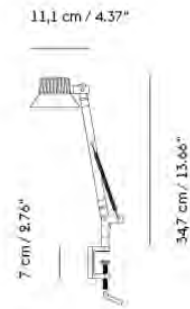

- Colli 1
- Shipper Colli 2
- Gross Weight (kg) 0.885
- Net Weight (kg) 0.605
- Bulb included Dimmable, integrated, and non-user replaceable LED
- Warranty period 5 years

Item No.	Color	Net Price	Recommended Retail Price	Lead Time
Ready-To-Ship				
14382	Black	EUR 315,10	EUR 375,00	-
14394	Brown Green	EUR 315,10	EUR 375,00	-