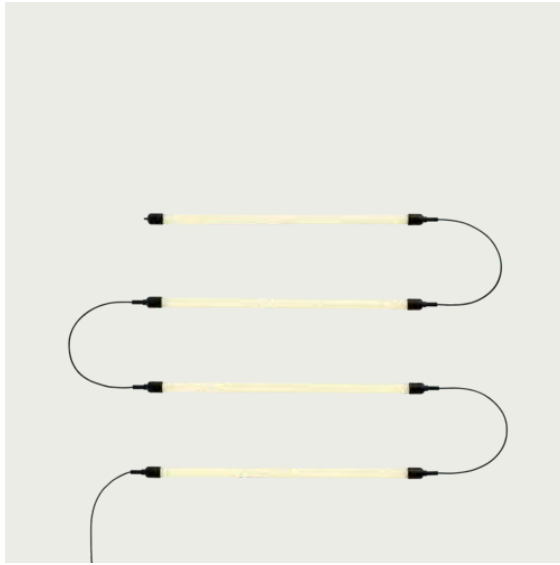

FINE WALL/CEILING LAMP / CONFIGURATION 2

920

Colli	1
Shipper Colli	4
Gross Weight (kg)	3.4
Net Weight (kg)	1.8
Bulb included	Dimmable, integrated, and non-user replaceable LED
Includes	4 x 60 cm lighting profiles
Warranty Period	5 years

Item No.	Color	Net Price	Recommended Retail Price	Lead Time
Ready-To-Ship				
22790	Black	EUR 1.217,60	EUR 1.449,00	-