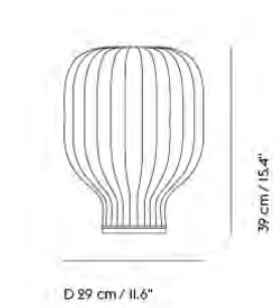

Colli 1
Shipper Colli 1
Net Weight (kg) 2.9
Bulb included No
Warranty Period 5 years

Item No.	Color	Net Price	Recommended Retail Price	Lead Time
Ready-To-Ship				
22729	White	EUR 500,00	EUR 595,00	-