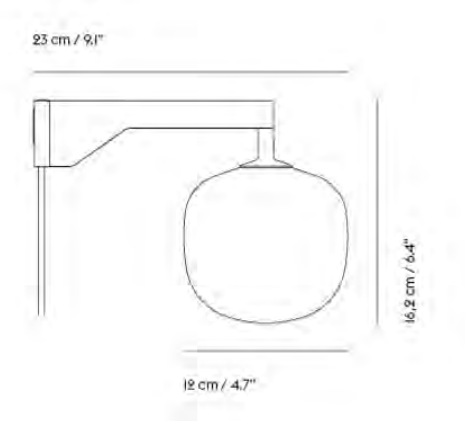

Colli 2
Shipper Colli 1
Gross Weight (kg) 0.694
Net Weight (kg) 0.3
Bulb included Yes
Warranty Period 5 years

Item No.	Color	Net Price	Recommended Retail Price	Lead Time
Ready-To-Ship				
22427	Black	EUR 293,30	EUR 349,00	-
22428	Grey	EUR 293,30	EUR 349,00	-
22429	Orange	EUR 293,30	EUR 349,00	-
22426	White	EUR 293,30	EUR 349,00	-