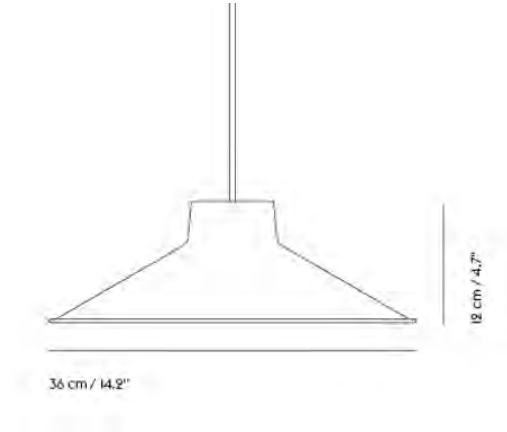

Colli	1
Shipper Colli	1
Gross Weight (kg)	2.68
Net Weight (kg)	1.3
Bulb included	Yes
Warranty Period	5 Years

Item No.	Color	Net Price	Recommended Retail Price	Lead Time
Ready-To-Ship				
22858	Dark Green	EUR 209,20	EUR 249,00	-
22857	Deep Red	EUR 209,20	EUR 249,00	-
22855	Grey	EUR 209,20	EUR 249,00	-
22856	Sand	EUR 209,20	EUR 249,00	-
Extras				
22848	Dimmable Bulb for Ambit Pendant Lamp Ø16,6 cm and Top Pendant Lamp - Ø21 + Ø36 cm	EUR 15,10	EUR 18,00	-