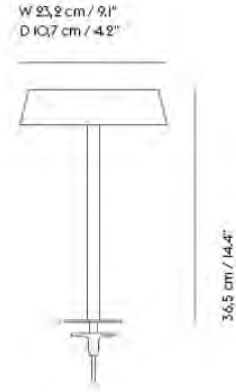

LINEAR MOUNTED LAMP / 23,2 CM / 9.1"

937

Colli	1
Shipper Colli	1
Gross Weight (kg)	1.681
Net Weight (kg)	0.78
Please note	Only usable with Linear System Power Kit. The connector pins in this product contains lead, CAS no. 7439-92-1.
Bulb included	Yes. Integrated LED.
Warranty Period	5 years

Item No.	Color	Net Price	Recommended Retail Price	Lead Time
Ready-To-Ship				
22512	Black	EUR 306,70	EUR 365,00	-
22513	Grey	EUR 306,70	EUR 365,00	-