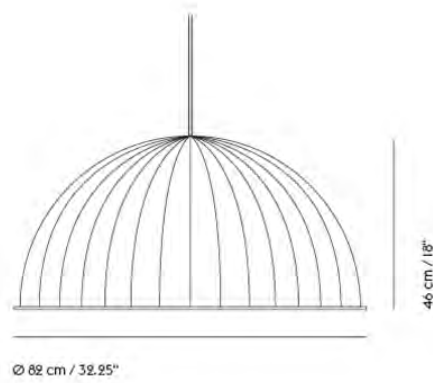

UNDER THE BELL PENDANT LAMP / Ø 82 CM / 32.25"

976

Colli	1
Shipper Colli	1
Gross Weight (kg)	4.95
Net Weight (kg)	2.35
Bulb included	No
Warranty Period	5 years

Item No.	Color	Net Price	Recommended Retail Price	Lead Time
Ready-To-Ship				
21351	Black	EUR 587,40	EUR 699,00	-
21354	Dark Green	EUR 587,40	EUR 699,00	-
21352	Grey	EUR 587,40	EUR 699,00	-
21353	White Mélange	EUR 587,40	EUR 699,00	-
Extras				
60362	Under the Bell Cord - Black (per linear meter)	EUR 2,10	EUR 2,50	-
60364	Under the Bell Cord - Dark Green (per linear meter)	EUR 2,10	EUR 2,50	-
60363	Under the Bell Cord - Grey (per linear meter)	EUR 2,10	EUR 2,50	-
60361	Under the Bell Cord - White Mélange (per linear meter)	EUR 2,10	EUR 2,50	-
24050	Ceiling Cap - White	EUR 13,40	EUR 16,00	-