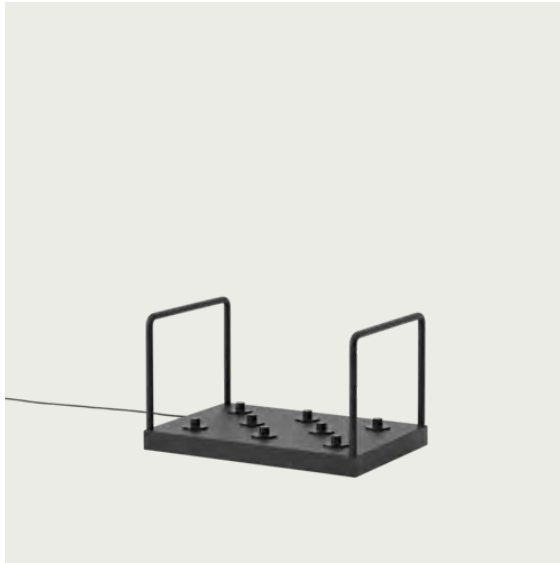

- Colli 1
- Shipper Colli 1
- Gross Weight (kg) 9.2
- Net Weight (kg) 7.7
- Please note A maximum of 3 trays can be stacked on top of one another.
- Warranty Period 5 years

Item No.	Color	Net Price	Recommended Retail Price	Lead Time
Ready-To-Ship				
22744	Portable Charging Station - Black	EUR 567,20	EUR 675,00	-