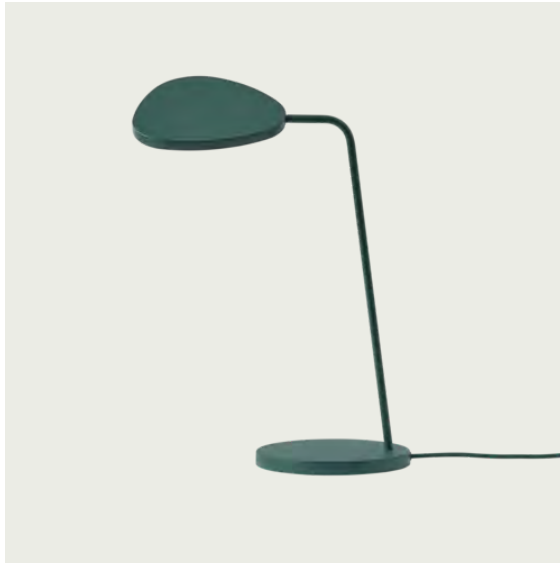

Colli	1
Shipper Colli	1
Gross Weight (kg)	2.5
Net Weight (kg)	1.75
Bulb included	Yes. Integrated non-replaceable LED
Warranty Period	5 years

Item No.	Color	Net Price	Recommended Retail Price	Lead Time
Ready-To-Ship				
13422	Black	EUR 247,90	EUR 295,00	-
13423	Copper Brown	EUR 247,90	EUR 295,00	-
13424	Dark Green	EUR 247,90	EUR 295,00	-
13420	Grey	EUR 247,90	EUR 295,00	-
13421	White	EUR 247,90	EUR 295,00	-