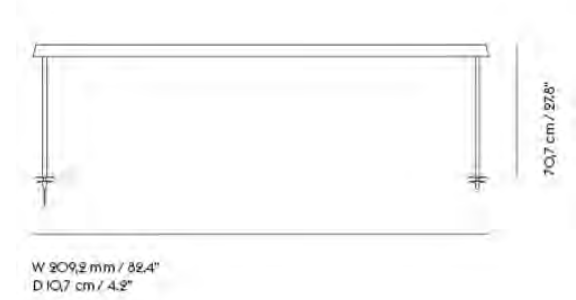

LINEAR MOUNTED LAMP / 209,2 CM / 82.4"

936

Colli	1
Shipper Colli	1
Gross Weight (kg)	7.78
Net Weight (kg)	5.3
Please note	Only usable with Linear System Power Kit. The connector pins in this product contains lead, CAS no. 7439-92-1.
Bulb included	Yes. Integrated LED.
Warranty Period	5 years

Item No.	Color	Net Price	Recommended Retail Price	Lead Time
Ready-To-Ship				
22514	Black	EUR 1.004,20	EUR 1.195,00	-
22515	Grey	EUR 1.004,20	EUR 1.195,00	-