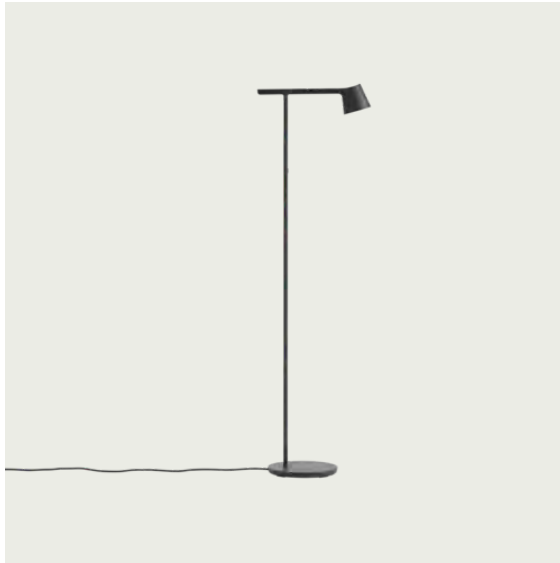

Colli 1
Shipper Colli 1
Gross Weight (kg) 5.6
Net Weight (kg) 2.65
Bulb included Yes. Integrated non-replaceable LED
Warranty Period 5 years

Item No.	Color	Net Price	Recommended Retail Price	Lead Time
Ready-To-Ship				
22317	Black	EUR 394,10	EUR 469,00	-
22316	Grey	EUR 394,10	EUR 469,00	-