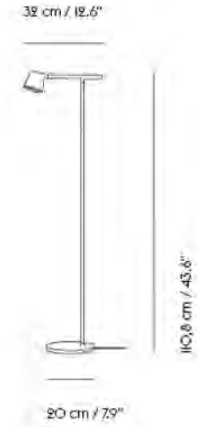

Colli 1
Shipper Colli 1
Gross Weight (kg) 5.6
Net Weight (kg) 2.65
Bulb included Yes. Integrated non-replaceable LED
Warranty Period 5 years

Item No.	Color	Net Price	Recommended Retail Price	Lead Time
Ready-To-Ship				
22317	Black	EUR 394,10	EUR 469,00	-
22316	Grey	EUR 394,10	EUR 469,00	-