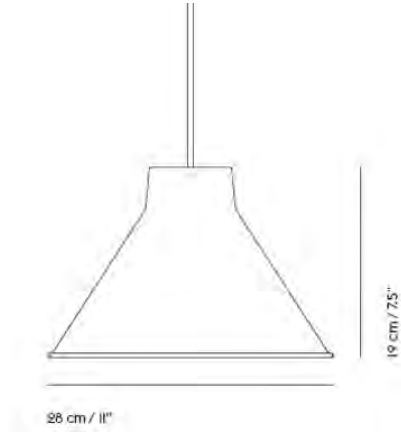

Colli	1
Shipper Colli	1
Gross Weight (kg)	2.13
Net Weight (kg)	1.09
Bulb included	Yes
Warranty Period	5 Years

Item No.	Color	Net Price	Recommended Retail Price	Lead Time
Ready-To-Ship				
22863	Dark Green	EUR 234,50	EUR 279,00	-
22862	Deep Red	EUR 234,50	EUR 279,00	-
22860	Grey	EUR 234,50	EUR 279,00	-
22861	Sand	EUR 234,50	EUR 279,00	-
Extras				
22849	Dimmable Bulb for Top Pendant Lamp - Ø28 + Ø38 cm	EUR 15,10	EUR 18,00	-