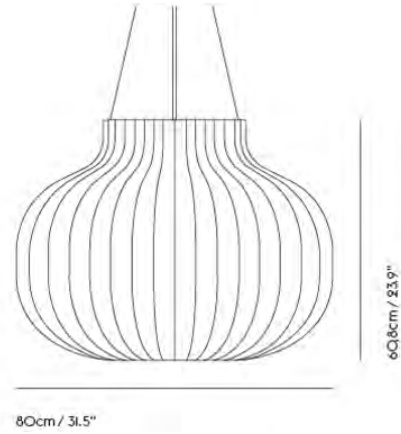

**STRAND PENDANT LAMP / CLOSED - Ø
80 CM / 31.5"**

Colli	1
Shipper Colli	1
Gross Weight (kg)	11.05
Net Weight (kg)	6.35
Bulb included	No
Warranty Period	5 years

Item No.	Color	Net Price	Recommended Retail Price	Lead Time
Ready-To-Ship				
22454	White - Closed	EUR 839,50	EUR 999,00	-