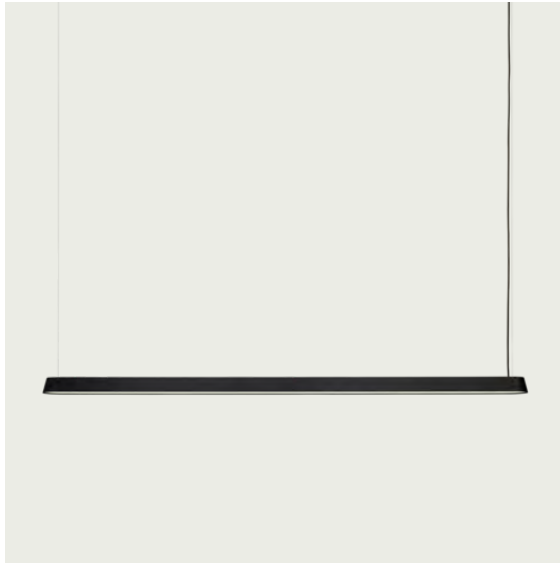

Colli	1
Shipper Colli	1
Gross Weight (kg)	5.05
Net Weight (kg)	3.6
Bulb included	Yes. Integrated LED.
Warranty Period	5 years

Item No.	Color	Net Price	Recommended Retail Price	Lead Time
Ready-To-Ship				
22518	Black	EUR 701,70	EUR 835,00	-
22519	Grey	EUR 701,70	EUR 835,00	-
Extras				
12330	Ambit Rail/Linear Pendant - Spare kit	EUR 12,60	EUR 15,00	-