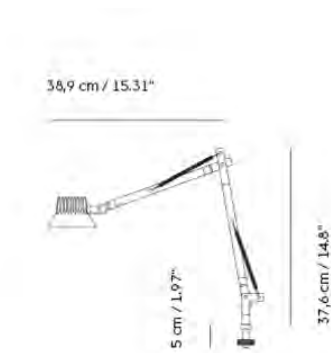

- Colli 1
- Shipper Colli 2
- Gross Weight (kg) 1.235
- Net Weight (kg) 0.69
- Bulb included Dimmable, integrated, and non-user replaceable LED
- Warranty period 5 years

Item No.	Color	Net Price	Recommended Retail Price	Lead Time
Ready-To-Ship				
14386	Black	EUR 337,80	EUR 402,00	-
14398	Brown Green	EUR 337,80	EUR 402,00	-