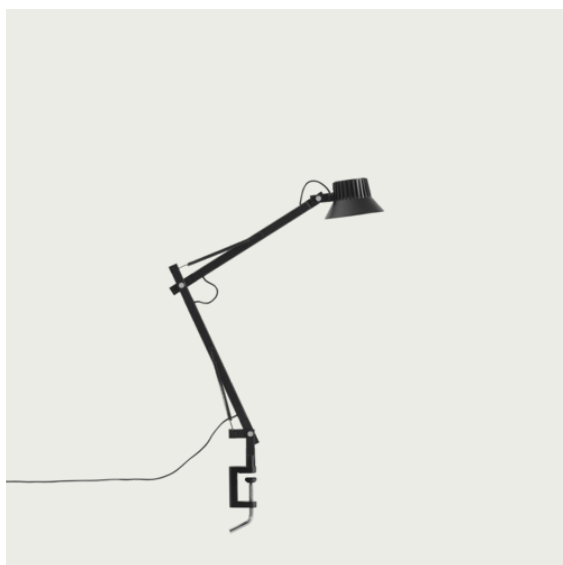

- Colli 1
- Shipper Colli 2
- Gross Weight (kg) 1.215
- Net Weight (kg) 0.715
- Bulb included Dimmable, integrated, and non-user replaceable LED
- Warranty period 5 years

Item No.	Color	Net Price	Recommended Retail Price	Lead Time
Ready-To-Ship				
14383	Black	EUR 337,80	EUR 402,00	-
14395	Brown Green	EUR 337,80	EUR 402,00	-
Extras				
14359	Dimmable Bulb for Dedicare Lamp	EUR 13,40	EUR 16,00	-