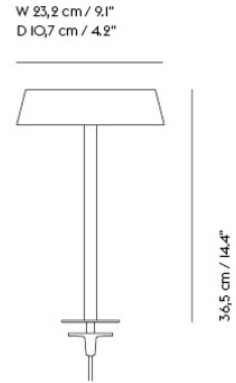

Colli	1
Shipper Colli	1
Gross Weight (kg)	1.681
Net Weight (kg)	0.78
Please note	Only usable with Linear System Power Kit. The connector pins in this product contains lead, CAS no. 7439-92-1.
Bulb included	Yes. Integrated non-replaceable LED.
Warranty Period	5 years

Item No.	Color	Net Price	Recommended Retail Price	Lead Time
Ready-To-Ship				
22512	Black	EUR 306,70	EUR 365,00	-
22513	Grey	EUR 306,70	EUR 365,00	-