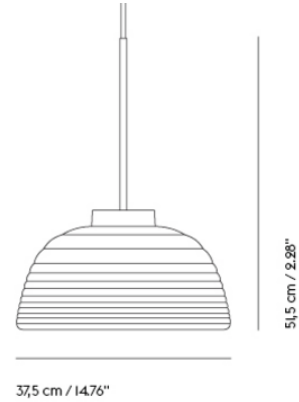

TWO-LAYER PENDANT LAMP

1005

Colli	1
Shipper Colli	1
Gross Weight (kg)	7.5
Net Weight (kg)	4.3
Bulb included	Yes.
Warranty Period	5 years

Item No.	Color	Net Price	Recommended Retail Price	Lead Time
Ready-To-Ship				
22145	Black	EUR 416,00	EUR 495,00	-
22146	Grey	EUR 416,00	EUR 495,00	-
22147	Olive	EUR 416,00	EUR 495,00	-
Extras				
22155	Two-Layer Pendant Lamp Cord - Black (per linear meter)	EUR 5,00	EUR 6,00	-
22156	Two-Layer Pendant Lamp Cord - Grey (per linear meter)	EUR 5,00	EUR 6,00	-
22157	Two-Layer Pendant Lamp Cord - Olive (per linear meter)	EUR 5,00	EUR 6,00	-
24056	Ceiling Cap - White	EUR 13,40	EUR 16,00	-
22143	Spare Bulb for Two-Layer Pendant Lamp	EUR 15,10	EUR 18,00	-