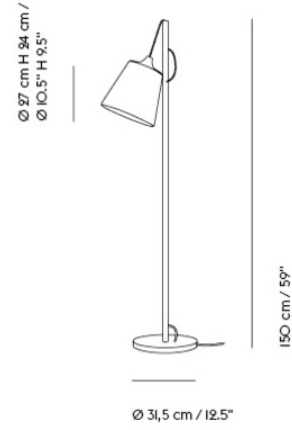

Colli 1
Shipper Colli 1
Gross Weight (kg) 6.75
Net Weight (kg) 3.75
Bulb included No
Warranty Period 5 years

Item No.	Color	Net Price	Recommended Retail Price	Lead Time
Ready-To-Ship				
12044	Oak/White	EUR 486,60	EUR 579,00	-