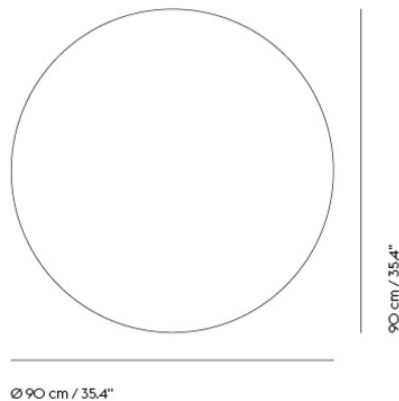

Colli	1
Shipper Colli	2
Gross Weight (kg)	14.82
Net Weight (kg)	8.3
Bulb included	Yes. Integrated, non-replaceable LED.
Please note	This lamp is hard-wired. A cord with inline dimmer and plug can be purchased separately.
Warranty Period	5 years

Item No.	Color	Net Price	Recommended Retail Price	Lead Time
Ready-To-Ship				
22645	White/Black	EUR 1.133,60	EUR 1.349,00	-
22646	White/Grey	EUR 1.133,60	EUR 1.349,00	-
22647	White/Orange	EUR 1.133,60	EUR 1.349,00	-
Extras				
22705	Add-on cord w.inline dim and plug - White - L 250 CM / 98.4"	EUR 58,00	EUR 69,00	-
22700	Extra Silicone Band - Black - Ø 90 cm / 35.4"	EUR 58,00	EUR 69,00	-
22701	Extra Silicone Band - Grey - Ø 90 cm / 35.4"	EUR 58,00	EUR 69,00	-
22702	Extra Silicone Band - Orange - Ø 90 cm / 35.4"	EUR 58,00	EUR 69,00	-