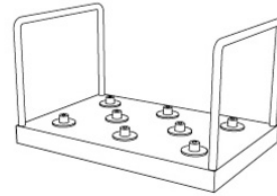

PORTABLE LAMP CHARGING STATION

FOR MORE INFORMATION,
EXPLORE BELOW

- ↗ [Product Fact Sheet](#)
- ↗ [Images](#)
- ↗ [Architect Files](#)
- ↗ [Assembly Instructions](#)

W 40 cm / 15.75"
H 35 cm / 13.78"

L 60 cm / 23.62"