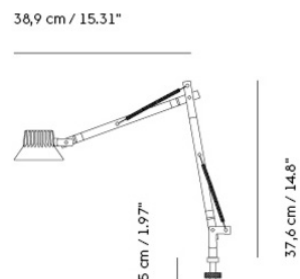

Colli	1
Shipper Colli	2
Gross Weight (kg)	1.235
Net Weight (kg)	0.69
Bulb included	Dimmable, integrated, and non-user replaceable LED
Warranty period	5 years

Item No.	Color	Net Price	Recommended Retail Price	Lead Time
Ready-To-Ship				
14386	Black	EUR 337,80	EUR 402,00	-
14398	Brown Green	EUR 337,80	EUR 402,00	-
Extras				
14359	Dimmable Bulb for Dedicare Lamp	EUR 13,40	EUR 16,00	-