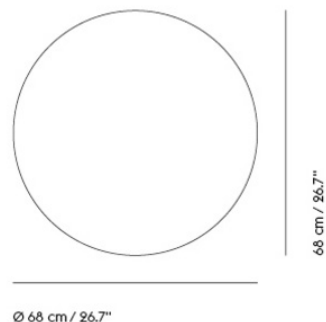

Colli	1
Shipper Colli	2
Gross Weight (kg)	9.893
Net Weight (kg)	6.18
Bulb included	Yes. Integrated, non-replaceable LED.
Please note	This lamp is hard-wired. A cord with inline dimmer and plug can be purchased separately.
Warranty Period	5 years

Item No.	Color	Net Price	Recommended Retail Price	Lead Time
Ready-To-Ship				
22640	White/Black	EUR 920,20	EUR 1.095,00	-
22641	White/Grey	EUR 920,20	EUR 1.095,00	-
22642	White/Orange	EUR 920,20	EUR 1.095,00	-
Extras				
22695	Extra Silicone Band - Black - Ø 68 CM / 26.7"	EUR 46,20	EUR 55,00	-
22696	Extra Silicone Band - Grey - Ø 68 CM / 26.7"	EUR 46,20	EUR 55,00	-
22697	Extra Silicone Band - Orange - Ø 68 CM / 26.7"	EUR 46,20	EUR 55,00	-
22705	Add-on cord w.inline dim and plug - White - L 250 CM / 98.4"	EUR 58,00	EUR 69,00	-