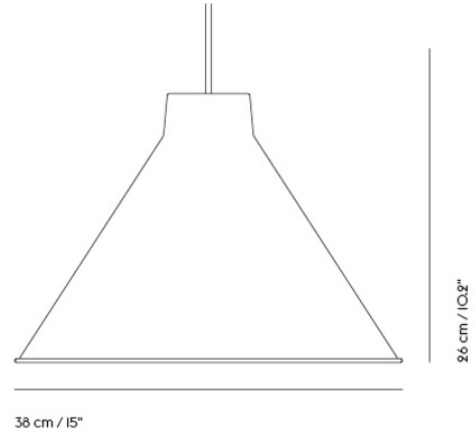

Colli	1
Shipper Colli	1
Gross Weight (kg)	3.32
Net Weight (kg)	1.57
Bulb included	Yes
Warranty Period	5 Years

Item No.	Color	Net Price	Recommended Retail Price	Lead Time
Ready-To-Ship				
22853	Dark Green	EUR 293,30	EUR 349,00	-
22852	Deep Red	EUR 293,30	EUR 349,00	-
22850	Grey	EUR 293,30	EUR 349,00	-
22851	Sand	EUR 293,30	EUR 349,00	-
Extras				
24050	Ceiling Cap - White	EUR 13,40	EUR 16,00	-
22849	Dimmable Bulb for Top Pendant Lamp - Ø28 + Ø38 cm	EUR 15,10	EUR 18,00	-