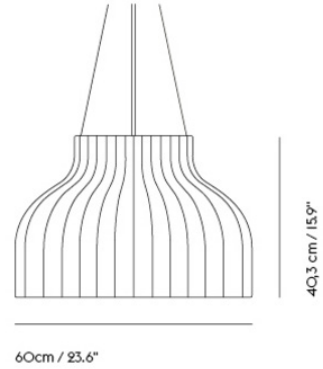

STRAND PENDANT LAMP / OPEN - Ø 40 CM / 16"

988

Colli	1
Shipper Colli	1
Gross Weight (kg)	3.7
Net Weight (kg)	2.1
Bulb included	No
Warranty Period	5 years

Item No.	Color	Net Price	Recommended Retail Price	Lead Time
Ready-To-Ship				
22451	White - Open	EUR 452,90	EUR 539,00	-

STRAND PENDANT LAMP / OPEN - Ø 60
CM / 23.5"

989

Colli	1
Shipper Colli	1
Gross Weight (kg)	6.6
Net Weight (kg)	4.05
Bulb included	No
Warranty Period	5 years

Item No.	Color	Net Price	Recommended Retail Price	Lead Time
Ready-To-Ship				
22452	White - Open	EUR 621,00	EUR 739,00	-