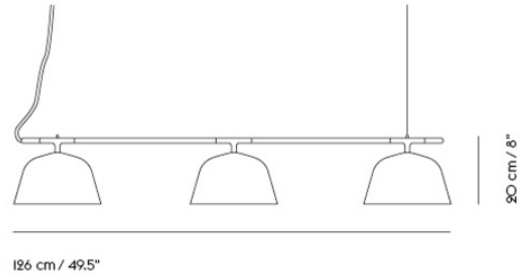

Colli 1
Shipper Colli 1
Gross Weight (kg) 4
Net Weight (kg) 2
Bulb included No
Warranty Period 5 years

Item No.	Color	Net Price	Recommended Retail Price	Lead Time
Ready-To-Ship				
12250	Black	EUR 730,30	EUR 869,00	-
12254	Dusty Green	EUR 730,30	EUR 869,00	-
12251	Grey	EUR 730,30	EUR 869,00	-
12253	Taupe	EUR 730,30	EUR 869,00	-
12252	White	EUR 730,30	EUR 869,00	-
Extras				
12330	Ambit Rail/Linear Pendant - Spare kit	EUR 12,60	EUR 15,00	-