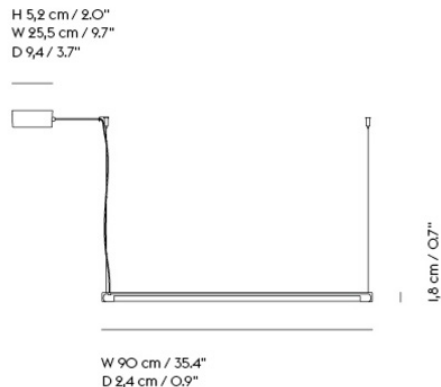

Colli	1
Shipper Colli	1
Gross Weight (kg)	1.46
Net Weight (kg)	0.75
Bulb included	Dimmable, integrated, and non-user replaceable LED
Warranty Period	5 years

Item No.	Color	Net Price	Recommended Retail Price	Lead Time
Ready-To-Ship				
22755	Black	EUR 394,10	EUR 469,00	-
22757	Deep Red	EUR 394,10	EUR 469,00	-
22756	Grey	EUR 394,10	EUR 469,00	-
Extras				
24058	Ceiling Cap for Linear Suspension Lamp - White	EUR 13,40	EUR 16,00	-