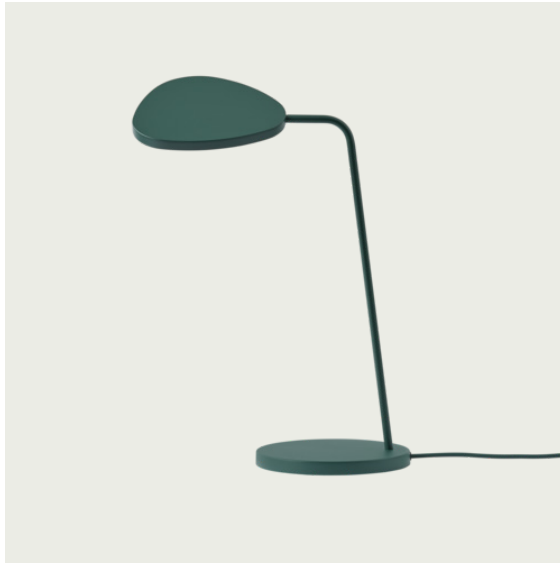

15,5 x 16,5 cm / 6" x 7.25"

41,5 cm / 16.35"

18 cm / 7"

Colli	1
Shipper Colli	1
Gross Weight (kg)	2.5
Net Weight (kg)	1.75
Bulb included	Yes. Integrated non-replaceable LED
Warranty Period	5 years

Item No.	Color	Net Price	Recommended Retail Price	Lead Time
Ready-To-Ship				
13422	Black	EUR 247,90	EUR 295,00	-
13423	Copper Brown	EUR 247,90	EUR 295,00	-
13424	Dark Green	EUR 247,90	EUR 295,00	-
13420	Grey	EUR 247,90	EUR 295,00	-
13421	White	EUR 247,90	EUR 295,00	-