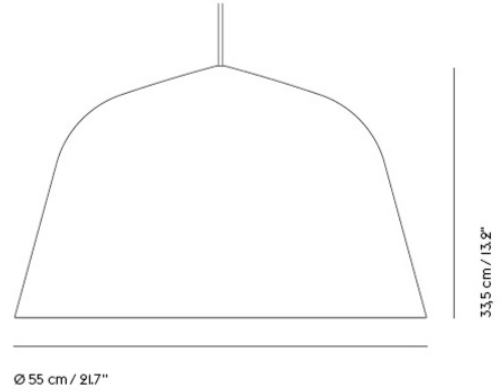

Colli	1
Shipper Colli	1
Gross Weight (kg)	5.585
Net Weight (kg)	2.7
Bulb included	No
Warranty Period	5 years

Item No.	Color	Net Price	Recommended Retail Price	Lead Time
Ready-To-Ship				
82270	Black	EUR 503,40	EUR 599,00	-
82274	Dusty Green	EUR 503,40	EUR 599,00	-
82271	Grey	EUR 503,40	EUR 599,00	-
82275	Light Blue	EUR 503,40	EUR 599,00	-
82273	Taupe	EUR 503,40	EUR 599,00	-
82272	White	EUR 503,40	EUR 599,00	-