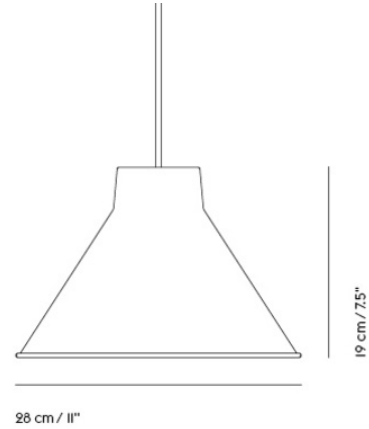

Colli	1
Shipper Colli	1
Gross Weight (kg)	2.13
Net Weight (kg)	1.09
Bulb included	Yes
Warranty Period	5 Years

Item No.	Color	Net Price	Recommended Retail Price	Lead Time
Ready-To-Ship				
22863	Dark Green	EUR 234,50	EUR 279,00	-
22862	Deep Red	EUR 234,50	EUR 279,00	-
22860	Grey	EUR 234,50	EUR 279,00	-
22861	Sand	EUR 234,50	EUR 279,00	-
Extras				
24050	Ceiling Cap - White	EUR 13,40	EUR 16,00	-
22849	Dimmable Bulb for Top Pendant Lamp - Ø28 + Ø38 cm	EUR 15,10	EUR 18,00	-