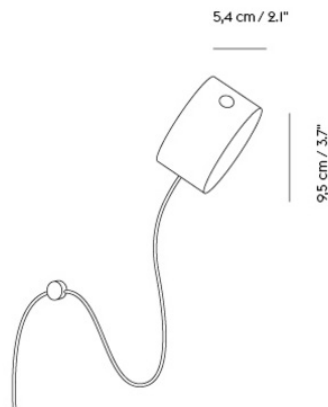

Colli	2
Shipper Colli	1
Gross Weight (kg)	1.05
Net Weight (kg)	0.55
Bulb included	Yes. Integrated non-replaceable LED
Warranty Period	5 years

Item No.	Color	Net Price	Recommended Retail Price	Lead Time
Ready-To-Ship				
22601	Black	EUR 247,90	EUR 295,00	-
22615	Brown Green	EUR 247,90	EUR 295,00	-
Extras				
22509	Extra Wall Mount - Black	EUR 20,20	EUR 24,00	-
22555	Brown Green - Extra Cable Drops	EUR 24,40	EUR 29,00	-
22499	Extra Cable Drops - Black ***	EUR 24,40	EUR 29,00	-
22602	Extra Lighting Unit - Black	EUR 197,50	EUR 235,00	-
22617	Extra Lighting Unit - Brown Green	EUR 197,50	EUR 235,00	-