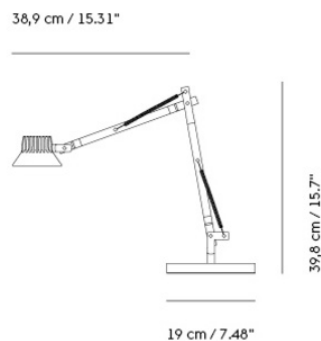

Colli	1
Shipper Colli	2
Gross Weight (kg)	5.59
Net Weight (kg)	4.52
Bulb included	Dimmable, integrated, and non-user replaceable LED
Warranty period	5 years

Item No.	Color	Net Price	Recommended Retail Price	Lead Time
Ready-To-Ship				
14380	Black	EUR 416,80	EUR 496,00	-
14392	Brown Green	EUR 416,80	EUR 496,00	-
Extras				
14359	Dimmable Bulb for Dedicare Lamp	EUR 13,40	EUR 16,00	-