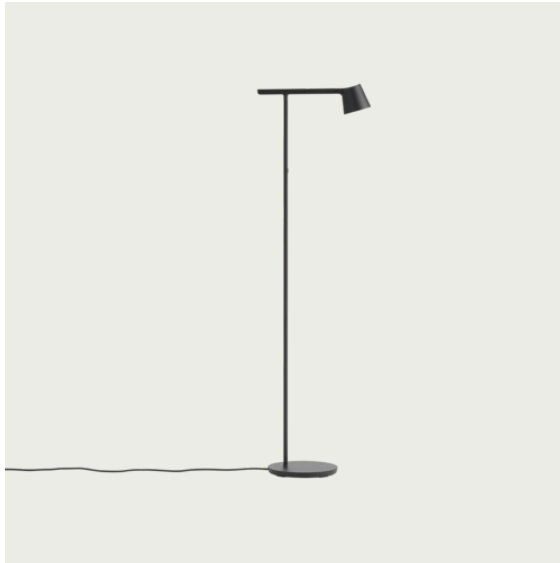

Colli	1
Shipper Colli	1
Gross Weight (kg)	5.6
Net Weight (kg)	2.65
Bulb included	Yes. Integrated non-replaceable LED
Warranty Period	5 years

Item No.	Color	Net Price	Recommended Retail Price	Lead Time
Ready-To-Ship				
22317	Black	EUR 394,10	EUR 469,00	-
22316	Grey ***	EUR 394,10	EUR 469,00	-