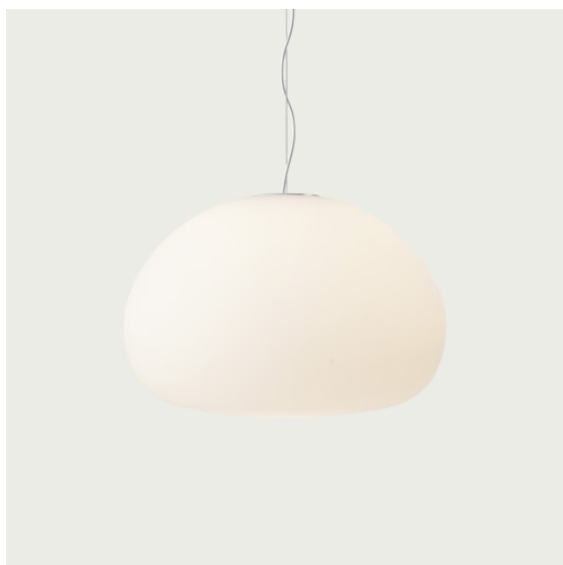

Colli	1
Shipper Colli	1
Gross Weight (kg)	4.95
Net Weight (kg)	3.1
Bulb included	No
Warranty Period	5 years

Item No.	Color	Net Price	Recommended Retail Price	Lead Time
Ready-To-Ship				
15401	Opal White	EUR 318,50	EUR 379,00	-
Extras				
15804	Fluid / Rime Ø12+Ø18+Ø25 Cord - White (per linear meter)	EUR 5,00	EUR 6,00	-
60201	Metal Wire for Fluid Pendant Lamp (per linear meter)	EUR 7,60	EUR 9,00	-
24052	Ceiling Cap for wire suspension lamps - White	EUR 26,90	EUR 32,00	-