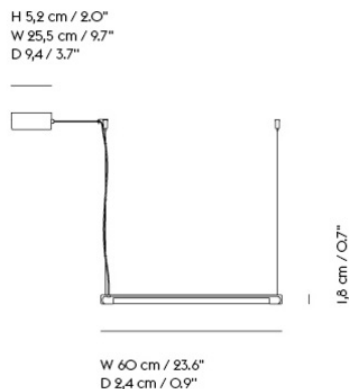

Colli	1
Shipper Colli	1
Gross Weight (kg)	1.08
Net Weight (kg)	0.65
Bulb included	Dimmable, integrated, and non-user replaceable LED
Warranty Period	5 years

Item No.	Color	Net Price	Recommended Retail Price	Lead Time
Ready-To-Ship				
22750	Black	EUR 340,30	EUR 405,00	-
22752	Deep Red	EUR 340,30	EUR 405,00	-
22751	Grey	EUR 340,30	EUR 405,00	-
Extras				
24058	Ceiling Cap for Linear Suspension Lamp - White	EUR 13,40	EUR 16,00	-