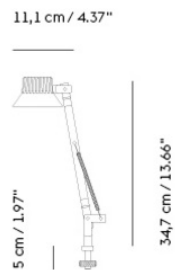

Colli	1
Shipper Colli	2
Gross Weight (kg)	0.76407
Net Weight (kg)	0.58
Bulb included	Dimmable, integrated, and non-user replaceable LED
Warranty period	5 years

Item No.	Color	Net Price	Recommended Retail Price	Lead Time
Ready-To-Ship				
14385	Black	EUR 315,10	EUR 375,00	-
14397	Brown Green	EUR 315,10	EUR 375,00	-
Extras				
14359	Dimmable Bulb for Dedicate Lamp	EUR 13,40	EUR 16,00	-