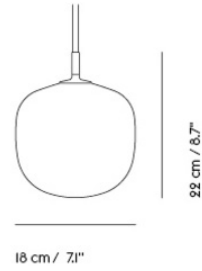

Colli	1
Shipper Colli	1
Gross Weight (kg)	1.912
Net Weight (kg)	0.712
Bulb included	Yes
Warranty Period	5 years

Item No.	Color	Net Price	Recommended Retail Price	Lead Time
Ready-To-Ship				
22251	Black	EUR 231,10	EUR 275,00	-
22254	Deep Red	EUR 231,10	EUR 275,00	-
22252	Grey	EUR 231,10	EUR 275,00	-
22253	Orange	EUR 231,10	EUR 275,00	-
22250	White	EUR 231,10	EUR 275,00	-
Extras				
22540	Rime Cord for Ø12+Ø18+Ø25 - Grey (per linear meter)	EUR 2,90	EUR 3,50	-
22541	Rime Cord Ø12+Ø18+Ø25 cm - Orange (per linear meter)	EUR 2,90	EUR 3,50	-
15804	Fluid / Rime Ø12+Ø18+Ø25 Cord - White (per linear meter)	EUR 5,00	EUR 6,00	-
15801	Grain / Rime Ø12+Ø18+Ø25 Cord - Black (per linear meter)	EUR 5,00	EUR 6,00	-
15800	Rime Cord for Ø12+Ø18+Ø25 - Deep Red (per linear meter)	EUR 5,00	EUR 6,00	-
24050	Ceiling Cap - White	EUR 13,40	EUR 16,00	-