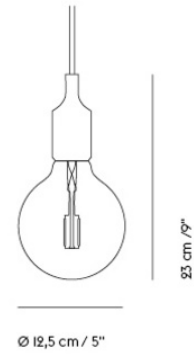

Colli	4
Shipper Colli	1
Gross Weight (kg)	0.7
Net Weight (kg)	0.3
Bulb included	Yes
Warranty Period	5 years

Item No.	Color	Net Price	Recommended Retail Price	Lead Time
Ready-To-Ship				
13355	Beige-Green	EUR 74,80	EUR 89,00	-
13345	Black	EUR 74,80	EUR 89,00	-
05291	Burgundy ***	EUR 74,80	EUR 89,00	-
13330	Dark Green	EUR 74,80	EUR 89,00	-
13340	Dark Grey ***	EUR 74,80	EUR 89,00	-
13334	Deep Red	EUR 74,80	EUR 89,00	-
13333	Dusty Lilac	EUR 74,80	EUR 89,00	-
13331	Light Blue	EUR 74,80	EUR 89,00	-
13347	Light Green	EUR 74,80	EUR 89,00	-
13348	Light Grey	EUR 74,80	EUR 89,00	-
13335	Light Orange	EUR 74,80	EUR 89,00	-
13332	Midnight Blue	EUR 74,80	EUR 89,00	-
13353	Olive	EUR 74,80	EUR 89,00	-
13356	Pale Blue	EUR 74,80	EUR 89,00	-
13341	White	EUR 74,80	EUR 89,00	-
Extras				
12287	E27 Cord - Light Green (per linear meter)	EUR 2,10	EUR 2,50	-
12296	E27 Cord - Pale Blue (per linear meter)	EUR 2,10	EUR 2,50	-
12285	Unfold / E27 Cord - Black (per linear meter)	EUR 2,10	EUR 2,50	-