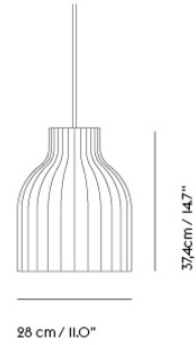

STRAND PENDANT LAMP / OPEN - Ø 28 CM / 11"

987

Colli	1
Shipper Colli	1
Gross Weight (kg)	2.35
Net Weight (kg)	1.4
Bulb included	No
Warranty Period	5 years

Item No.	Color	Net Price	Recommended Retail Price	Lead Time
Ready-To-Ship				
22450	White - Open	EUR 335,30	EUR 399,00	-