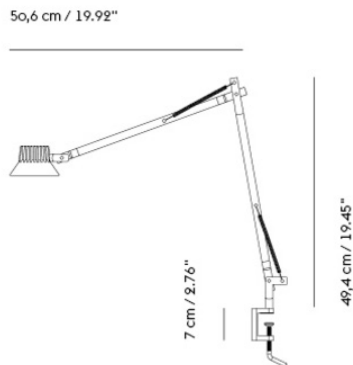

- Colli 1
- Shipper Colli 2
- Gross Weight (kg) 1.365
- Net Weight (kg) 0.75
- Bulb included Dimmable, integrated, and non-user replaceable LED
- Warranty period 5 years

Item No.	Color	Net Price	Recommended Retail Price	Lead Time
Ready-To-Ship				
14384	Black	EUR 337,80	EUR 402,00	-
14396	Brown Green	EUR 337,80	EUR 402,00	-
Extras				
14359	Dimmable Bulb for Dedicare Lamp	EUR 13,40	EUR 16,00	-