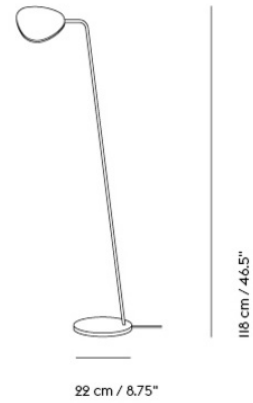

15,5 x 16,5 cm / 6" x 7.25"

41,5 cm / 16.35"

18 cm / 7"

Colli	1
Shipper Colli	1
Gross Weight (kg)	2.5
Net Weight (kg)	1.75
Bulb included	Yes. Integrated non-replaceable LED
Warranty Period	5 years

Item No.	Color	Net Price	Recommended Retail Price	Lead Time
Ready-To-Ship				
13422	Black	EUR 247,90	EUR 295,00	-
13423	Copper Brown	EUR 247,90	EUR 295,00	-
13424	Dark Green	EUR 247,90	EUR 295,00	-
13420	Grey	EUR 247,90	EUR 295,00	-
13421	White	EUR 247,90	EUR 295,00	-