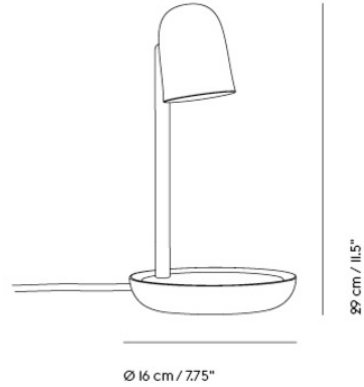

Colli 1
Shipper Colli 1
Gross Weight (kg) 1.05
Net Weight (kg) 0.695
Bulb included Yes. Integrated LED.
Warranty Period 5 years

Item No.	Color	Net Price	Recommended Retail Price	Lead Time
Ready-To-Ship				
21952	Black	EUR 133,60	EUR 159,00	-