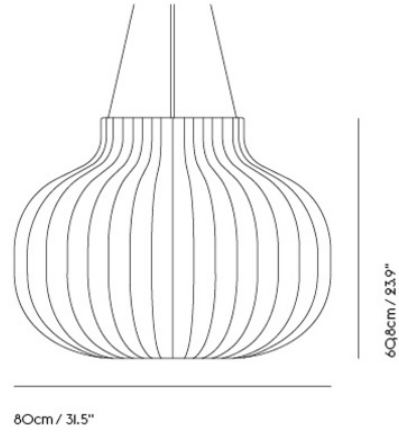

STRAND PENDANT LAMP / CLOSED - Ø
80 CM / 31.5"

992

Colli	1
Shipper Colli	1
Gross Weight (kg)	11.05
Net Weight (kg)	6.35
Bulb included	No
Warranty Period	5 years

Item No.	Color	Net Price	Recommended Retail Price	Lead Time
Ready-To-Ship				
22454	White - Closed	EUR 839,50	EUR 999,00	-