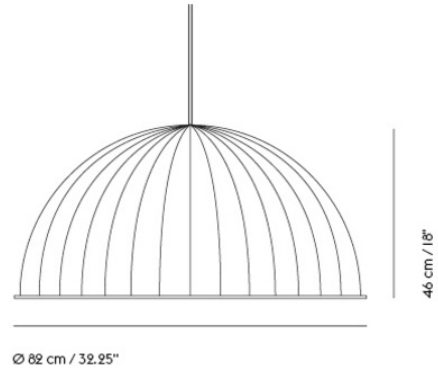

UNDER THE BELL PENDANT LAMP / Ø 82 CM / 32.25"

1008

Colli	1
Shipper Colli	1
Gross Weight (kg)	4.95
Net Weight (kg)	2.35
Bulb included	No
Warranty Period	5 years

Item No.	Color	Net Price	Recommended Retail Price	Lead Time
Ready-To-Ship				
21351	Black	EUR 587,40	EUR 699,00	-
21354	Dark Green	EUR 587,40	EUR 699,00	-
21352	Grey	EUR 587,40	EUR 699,00	-
21353	White Mélange	EUR 587,40	EUR 699,00	-
Extras				
60362	Under the Bell Cord - Black (per linear meter)	EUR 2,10	EUR 2,50	-
60364	Under the Bell Cord - Dark Green (per linear meter)	EUR 2,10	EUR 2,50	-
60363	Under the Bell Cord - Grey (per linear meter)	EUR 2,10	EUR 2,50	-
60361	Under the Bell Cord - White Mélange (per linear meter)	EUR 2,10	EUR 2,50	-
24050	Ceiling Cap - White	EUR 13,40	EUR 16,00	-