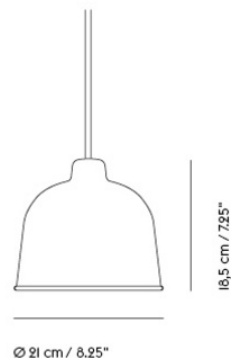

Colli	2
Shipper Colli	1
Gross Weight (kg)	1.17
Net Weight (kg)	0.76
Bulb included	Yes
Warranty Period	5 years

Item No.	Color	Net Price	Recommended Retail Price	Lead Time
Ready-To-Ship				
12237	Black	EUR 150,40	EUR 179,00	-
12239	Blue Grey	EUR 150,40	EUR 179,00	-
12235	Dusty Green	EUR 150,40	EUR 179,00	-
12232	Grey	EUR 150,40	EUR 179,00	-
12233	Nature	EUR 150,40	EUR 179,00	-
Extras				
15801	Grain / Rime Ø12+Ø18+Ø25 Cord - Black (per linear meter)	EUR 5,00	EUR 6,00	-
60285	Grain Cord - Blue-Grey (per linear meter)	EUR 5,00	EUR 6,00	-
60284	Grain Cord - Dark Green (per linear meter)	EUR 5,00	EUR 6,00	-
60282	Grain Cord - Dusty Green (per linear meter)	EUR 5,00	EUR 6,00	-
60280	Grain Cord - Grey (per linear meter)	EUR 5,00	EUR 6,00	-
60281	Grain Cord - Nature (per linear meter)	EUR 5,00	EUR 6,00	-
24050	Ceiling Cap - White	EUR 13,40	EUR 16,00	-
21100	Dimmable Bulb for Fluid Small and Grain Pendant Lamp	EUR 18,50	EUR 22,00	-