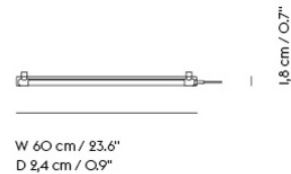

FINE WALL/CEILING LAMP / 60 CM / 23.5"

947

Colli	1
Shipper Colli	1
Gross Weight (kg)	1.27
Net Weight (kg)	0.57
Bulb included	Dimmable, integrated, and non-user replaceable LED
Warranty Period	5 years

Item No.	Color	Net Price	Recommended Retail Price	Lead Time
Ready-To-Ship				
22800	Black	EUR 335,30	EUR 399,00	-
Extras				
24059	Ceiling Cap for Fine Wall/Ceiling Lamp - White	EUR 13,40	EUR 16,00	-