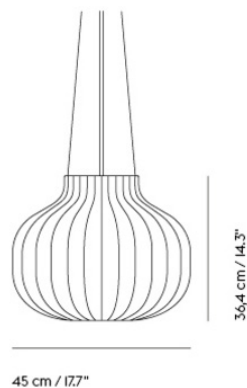

STRAND PENDANT LAMP / CLOSED - Ø 45 CM / 17.7"

990

Colli	1
Shipper Colli	1
Gross Weight (kg)	4.45
Net Weight (kg)	2.75
Bulb included	No
Warranty Period	5 years

Item No.	Color	Net Price	Recommended Retail Price	Lead Time
Ready-To-Ship				
22368	White - Closed	EUR 500,00	EUR 595,00	-