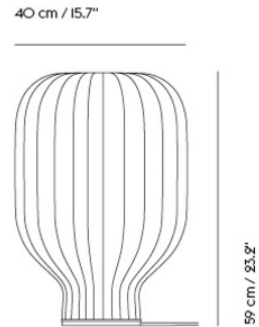

STRAND TABLE LAMP / H: 39,1 CM / 15.4"

993

D 29 cm / 11.6"

39 cm / 15.4"

Colli	1
Shipper Colli	1
Gross Weight (kg)	5
Net Weight (kg)	2.9
Bulb included	No
Warranty Period	5 years

Item No.	Color	Net Price	Recommended Retail Price	Lead Time
Ready-To-Ship				
22729	White	EUR 500,00	EUR 595,00	-