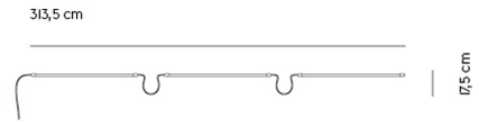

FINE WALL/CEILING LAMP / CONFIGURATION 4

953

Colli	1
Shipper Colli	3
Gross Weight (kg)	3.7
Net Weight (kg)	1.9
Bulb included	Dimmable, integrated, and non-user replaceable LED
Includes	3 x 90 cm lighting profiles
Warranty Period	5 years

Item No.	Color	Net Price	Recommended Retail Price	Lead Time
Ready-To-Ship				
22794	Black	EUR 1.088,20	EUR 1.295,00	-
Extras				
24059	Ceiling Cap for Fine Wall/Ceiling Lamp - White	EUR 13,40	EUR 16,00	-