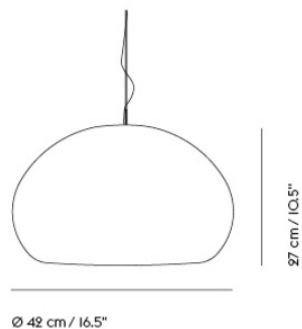

Colli	1
Shipper Colli	1
Gross Weight (kg)	4.95
Net Weight (kg)	3.1
Bulb included	No
Warranty Period	5 years

Item No.	Color	Net Price	Recommended Retail Price	Lead Time
Ready-To-Ship				
15401	Opal White	EUR 318,50	EUR 379,00	-
Extras				
15804	Fluid / Rime Ø12+Ø18+Ø25 Cord - White (per linear meter)	EUR 5,00	EUR 6,00	-
60201	Metal Wire for Fluid Pendant Lamp (per linear meter)	EUR 7,60	EUR 9,00	-
24052	Ceiling Cap for wire suspension lamps - White	EUR 26,90	EUR 32,00	-