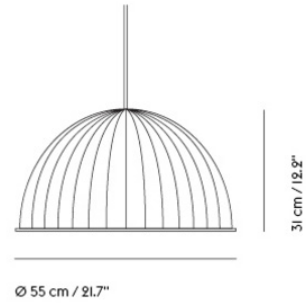

UNDER THE BELL PENDANT LAMP / Ø 55 CM / 21.7"

1007

Colli	1
Shipper Colli	1
Gross Weight (kg)	2.35
Net Weight (kg)	1.15
Bulb included	No
Warranty Period	5 years

Item No.	Color	Net Price	Recommended Retail Price	Lead Time
Ready-To-Ship				
21361	Black	EUR 478,20	EUR 569,00	-
21364	Dark Green	EUR 478,20	EUR 569,00	-
21362	Grey	EUR 478,20	EUR 569,00	-
21363	White Mélange	EUR 478,20	EUR 569,00	-
Extras				
60362	Under the Bell Cord - Black (per linear meter)	EUR 2,10	EUR 2,50	-
60364	Under the Bell Cord - Dark Green (per linear meter)	EUR 2,10	EUR 2,50	-
60363	Under the Bell Cord - Grey (per linear meter)	EUR 2,10	EUR 2,50	-
60361	Under the Bell Cord - White Mélange (per linear meter)	EUR 2,10	EUR 2,50	-
24050	Ceiling Cap - White	EUR 13,40	EUR 16,00	-