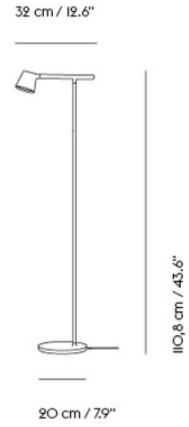

Colli	1
Shipper Colli	1
Gross Weight (kg)	5.6
Net Weight (kg)	2.65
Bulb included	Yes. Integrated non-replaceable LED
Warranty Period	5 years

Item No.	Color	Net Price	Recommended Retail Price	Lead Time
Ready-To-Ship				
22317	Black	EUR 394,10	EUR 469,00	-
22316	Grey ***	EUR 394,10	EUR 469,00	-