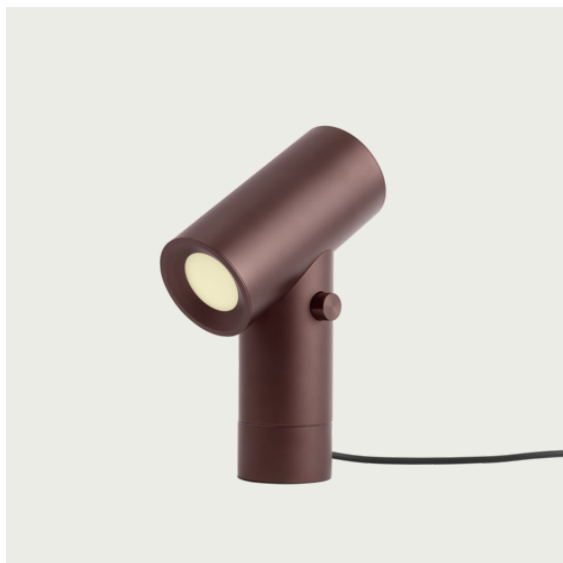

Colli	1
Shipper Colli	1
Gross Weight (kg)	1.72
Net Weight (kg)	1.234
Bulb included	Yes. Integrated non-replaceable LED
Warranty Period	5 years

Item No.	Color	Net Price	Recommended Retail Price	Lead Time
Ready-To-Ship				
12124	Aluminum	EUR 247,90	EUR 295,00	-
12121	Black	EUR 247,90	EUR 295,00	-
12123	Green ***	EUR 247,90	EUR 295,00	-
12122	Umber ***	EUR 247,90	EUR 295,00	-