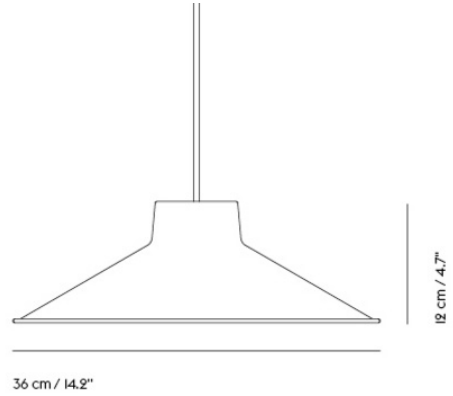

Colli	1
Shipper Colli	1
Gross Weight (kg)	2.68
Net Weight (kg)	1.3
Bulb included	Yes
Warranty Period	5 Years

Item No.	Color	Net Price	Recommended Retail Price	Lead Time
Ready-To-Ship				
22858	Dark Green	EUR 209,20	EUR 249,00	-
22857	Deep Red	EUR 209,20	EUR 249,00	-
22855	Grey	EUR 209,20	EUR 249,00	-
22856	Sand	EUR 209,20	EUR 249,00	-
Extras				
24050	Ceiling Cap - White	EUR 13,40	EUR 16,00	-
22848	Dimmable Bulb for Ambit Pendant Lamp Ø16,6 cm and Top Pendant Lamp - Ø21 + Ø36 cm	EUR 15,10	EUR 18,00	-