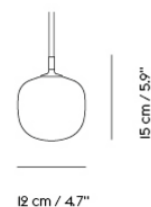

Colli	2
Shipper Colli	1
Gross Weight (kg)	2.1
Net Weight (kg)	0.8
Bulb included	Yes
Warranty Period	5 years

Item No.	Color	Net Price	Recommended Retail Price	Lead Time
Ready-To-Ship				
22414	Black	EUR 180,70	EUR 215,00	-
22240	Deep Red	EUR 180,70	EUR 215,00	-
22418	Grey	EUR 180,70	EUR 215,00	-
22422	Orange	EUR 180,70	EUR 215,00	-
22410	White	EUR 180,70	EUR 215,00	-
Extras				
22540	Rime Cord for Ø12+Ø18+Ø25 - Grey (per linear meter)	EUR 2,90	EUR 3,50	-
22541	Rime Cord Ø12+Ø18+Ø25 cm - Orange (per linear meter)	EUR 2,90	EUR 3,50	-
15804	Fluid / Rime Ø12+Ø18+Ø25 Cord - White (per linear meter)	EUR 5,00	EUR 6,00	-
15801	Grain / Rime Ø12+Ø18+Ø25 Cord - Black (per linear meter)	EUR 5,00	EUR 6,00	-
15800	Rime Cord for Ø12+Ø18+Ø25 - Deep Red (per linear meter)	EUR 5,00	EUR 6,00	-
24050	Ceiling Cap - White	EUR 13,40	EUR 16,00	-