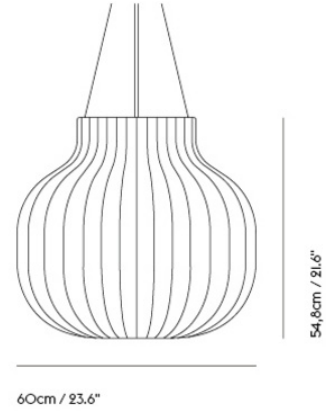

STRAND PENDANT LAMP / CLOSED - Ø
60 CM / 23.5"

991

Colli	1
Shipper Colli	1
Gross Weight (kg)	8.4
Net Weight (kg)	5.4
Bulb included	No
Warranty Period	5 years

Item No.	Color	Net Price	Recommended Retail Price	Lead Time
Ready-To-Ship				
22453	White - Closed	EUR 671,40	EUR 799,00	-