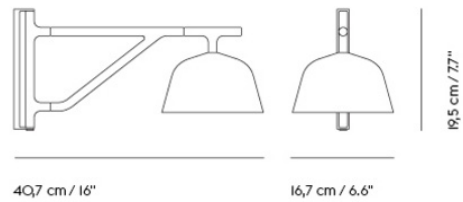

Colli	2
Shipper Colli	1
Gross Weight (kg)	1.734
Net Weight (kg)	1.04
Bulb included	Yes. Not applicable for North America,
Warranty Period	5 years

Item No.	Color	Net Price	Recommended Retail Price	Lead Time
Ready-To-Ship				
15311	Black	EUR 318,50	EUR 379,00	-
15313	Grey	EUR 318,50	EUR 379,00	-
15314	Taupe	EUR 318,50	EUR 379,00	-
15312	White	EUR 318,50	EUR 379,00	-