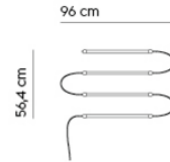

FINE WALL/CEILING LAMP / CONFIGURATION 2

- Colli 1
- Shipper Colli 4
- Gross Weight (kg) 3.4
- Net Weight (kg) 1.8
- Bulb included Dimmable, integrated, and non-user replaceable LED
- Includes 4 x 60 cm lighting profiles
- Warranty Period 5 years

Item No.	Color	Net Price	Recommended Retail Price	Lead Time
Ready-To-Ship				
22790	Black	EUR 1.217,60	EUR 1.449,00	-
Extras				
24059	Ceiling Cap for Fine Wall/Ceiling Lamp - White	EUR 13,40	EUR 16,00	-