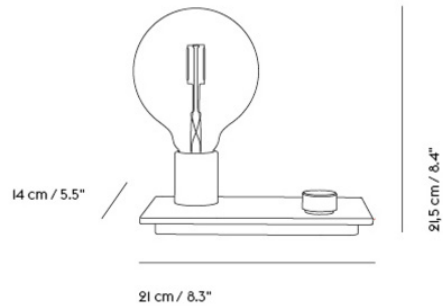

Colli 2
Shipper Colli 1
Gross Weight (kg) 1.4055
Net Weight (kg) 0.9125
Bulb included Yes
Warranty Period 5 years

Item No.	Color	Net Price	Recommended Retail Price	Lead Time
Ready-To-Ship				
15410	Black	EUR 147,10	EUR 175,00	-
15412	Grey	EUR 147,10	EUR 175,00	-
15413	Red	EUR 147,10	EUR 175,00	-
15411	White	EUR 147,10	EUR 175,00	-
Made-To-Order				
60112-85896	Grey	EUR 147,10	EUR 175,00	-
60112-85898	Grey	EUR 147,10	EUR 175,00	-