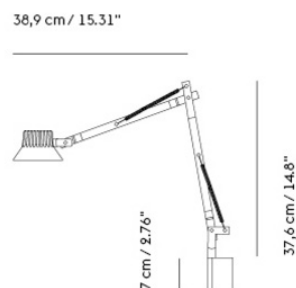

Colli	1
Shipper Colli	2
Gross Weight (kg)	1.17
Net Weight (kg)	0.67
Bulb included	Dimmable, integrated, and non-user replaceable LED
Warranty period	5 years

Item No.	Color	Net Price	Recommended Retail Price	Lead Time
Ready-To-Ship				
14389	Black	EUR 337,80	EUR 402,00	-
14401	Brown Green	EUR 337,80	EUR 402,00	-
Extras				
14359	Dimmable Bulb for Dedicate Lamp	EUR 13,40	EUR 16,00	-