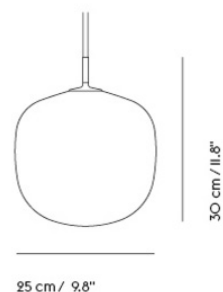

Colli	1
Shipper Colli	1
Gross Weight (kg)	3.4
Net Weight (kg)	1.5
Bulb included	No
Warranty Period	5 years

Item No.	Color	Net Price	Recommended Retail Price	Lead Time
Ready-To-Ship				
22415	Black	EUR 318,50	EUR 379,00	-
22241	Deep Red	EUR 318,50	EUR 379,00	-
22419	Grey	EUR 318,50	EUR 379,00	-
22423	Orange	EUR 318,50	EUR 379,00	-
22411	White	EUR 318,50	EUR 379,00	-
Extras				
22540	Rime Cord for Ø12+Ø18+Ø25 - Grey (per linear meter)	EUR 2,90	EUR 3,50	-
22541	Rime Cord Ø12+Ø18+Ø25 cm - Orange (per linear meter)	EUR 2,90	EUR 3,50	-
15804	Fluid / Rime Ø12+Ø18+Ø25 Cord - White (per linear meter)	EUR 5,00	EUR 6,00	-
15801	Grain / Rime Ø12+Ø18+Ø25 Cord - Black (per linear meter)	EUR 5,00	EUR 6,00	-
15800	Rime Cord for Ø12+Ø18+Ø25 - Deep Red (per linear meter)	EUR 5,00	EUR 6,00	-
24050	Ceiling Cap - White	EUR 13,40	EUR 16,00	-