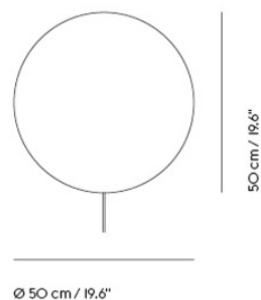

CALM WALL LAMP / Ø 50 CM / 19.6" - TOUCH DIM

Colli	1
Shipper Colli	2
Gross Weight (kg)	7.793
Net Weight (kg)	4.97
Bulb included	Yes. Integrated, non-replaceable LED
Please note	This lamp comes with a touch dim button and a cable with plug.
Warranty Period	5 years

Item No.	Color	Net Price	Recommended Retail Price	Lead Time
Ready-To-Ship				
22620	White/Black	EUR 676,50	EUR 805,00	-
22621	White/Grey	EUR 676,50	EUR 805,00	-
22622	White/Orange	EUR 676,50	EUR 805,00	-
Extras				
22707	Extra Silicone Band - Black - Ø 50 CM / 19.6" - Touch Dim	EUR 41,20	EUR 49,00	-
22708	Extra Silicone Band - Grey - Ø 50 CM / 19.6" - Touch Dim	EUR 41,20	EUR 49,00	-
22709	Extra Silicone Band - Orange - Ø 50 CM / 19.6" - Touch Dim	EUR 41,20	EUR 49,00	-