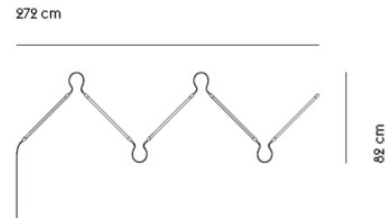

FINE WALL/CEILING LAMP / CONFIGURATION 3

952

Colli	1
Shipper Colli	5
Gross Weight (kg)	3.8
Net Weight (kg)	2
Bulb included	Dimmable, integrated, and non-user replaceable LED
Includes	5 x 60 cm lighting profiles
Warranty Period	5 years

Item No.	Color	Net Price	Recommended Retail Price	Lead Time
Ready-To-Ship				
22792	Black	EUR 1.469,70	EUR 1.749,00	-
Extras				
24059	Ceiling Cap for Fine Wall/Ceiling Lamp - White	EUR 13,40	EUR 16,00	-