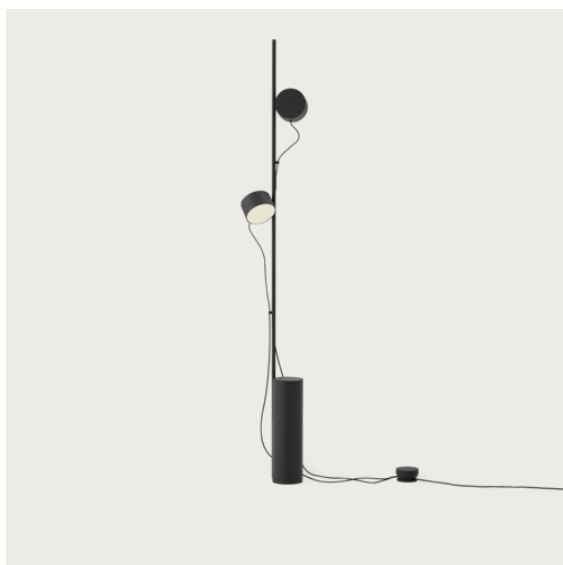

Colli	2
Shipper Colli	1
Gross Weight (kg)	1.05
Net Weight (kg)	0.55
Bulb included	Yes. Integrated non-replaceable LED
Warranty Period	5 years

Item No.	Color	Net Price	Recommended Retail Price	Lead Time
Ready-To-Ship				
22601	Black	EUR 247,90	EUR 295,00	-
22615	Brown Green	EUR 247,90	EUR 295,00	-
Extras				
22509	Extra Wall Mount - Black	EUR 20,20	EUR 24,00	-
22555	Brown Green - Extra Cable Drops	EUR 24,40	EUR 29,00	-
22499	Extra Cable Drops - Black ***	EUR 24,40	EUR 29,00	-
22602	Extra Lighting Unit - Black	EUR 197,50	EUR 235,00	-
22617	Extra Lighting Unit - Brown Green	EUR 197,50	EUR 235,00	-