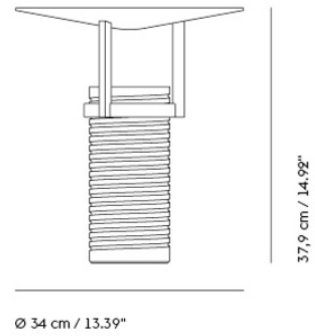

Colli	1
Shipper Colli	1
Gross Weight (kg)	9.34
Net Weight (kg)	6.11
Bulb included	Dimmable, integrated, and non-user replaceable LED
Warranty Period	5 years

Item No.	Color	Net Price	Recommended Retail Price	Lead Time
Ready-To-Ship				
22785	Aluminum	EUR 563,00	EUR 670,00	-