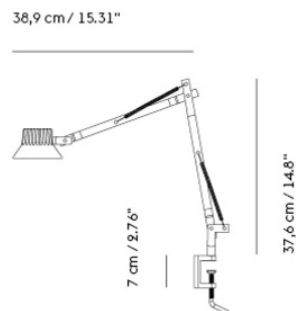

- Colli 1
- Shipper Colli 2
- Gross Weight (kg) 1.215
- Net Weight (kg) 0.715
- Bulb included Dimmable, integrated, and non-user replaceable LED
- Warranty period 5 years

Item No.	Color	Net Price	Recommended Retail Price	Lead Time
Ready-To-Ship				
14383	Black	EUR 337,80	EUR 402,00	-
14395	Brown Green	EUR 337,80	EUR 402,00	-
Extras				
14359	Dimmable Bulb for Dedicare Lamp	EUR 13,40	EUR 16,00	-