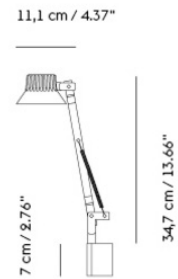

Colli	1
Shipper Colli	2
Gross Weight (kg)	0.84
Net Weight (kg)	0.56
Bulb included	Dimmable, integrated, and non-user replaceable LED
Warranty period	5 years

Item No.	Color	Net Price	Recommended Retail Price	Lead Time
Ready-To-Ship				
14388	Black	EUR 315,10	EUR 375,00	-
14400	Brown Green	EUR 315,10	EUR 375,00	-
Extras				
14359	Dimmable Bulb for Dedicate Lamp	EUR 13,40	EUR 16,00	-