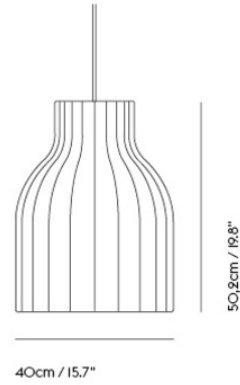

STRAND PENDANT LAMP / OPEN - Ø 28 CM / 11"

987

Colli	1
Shipper Colli	1
Gross Weight (kg)	2.35
Net Weight (kg)	1.4
Bulb included	No
Warranty Period	5 years

Item No.	Color	Net Price	Recommended Retail Price	Lead Time
Ready-To-Ship				
22450	White - Open	EUR 335,30	EUR 399,00	-

STRAND PENDANT LAMP / OPEN - Ø 40 CM / 16"

988

Colli	1
Shipper Colli	1
Gross Weight (kg)	3.7
Net Weight (kg)	2.1
Bulb included	No
Warranty Period	5 years

Item No.	Color	Net Price	Recommended Retail Price	Lead Time
Ready-To-Ship				
22451	White - Open	EUR 452,90	EUR 539,00	-