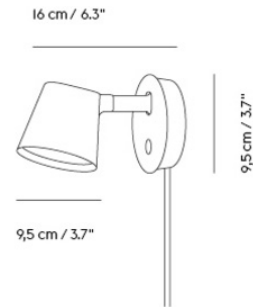

Colli	2
Shipper Colli	1
Gross Weight (kg)	0.75
Net Weight (kg)	0.45
Bulb included	Yes. Integrated non-replaceable LED
Warranty Period	5 years

Item No.	Color	Net Price	Recommended Retail Price	Lead Time
Ready-To-Ship				
22326	Black	EUR 163,90	EUR 195,00	-
22328	Copper Brown	EUR 163,90	EUR 195,00	-
22325	Grey	EUR 163,90	EUR 195,00	-
22308	Light Green	EUR 163,90	EUR 195,00	-
22327	White	EUR 163,90	EUR 195,00	-