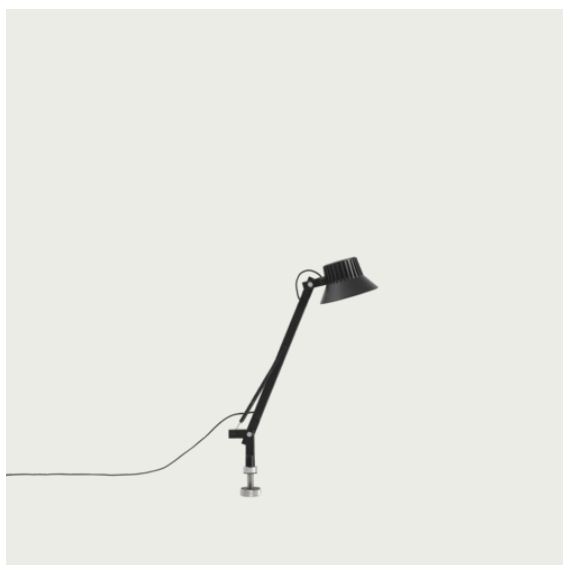

Colli	1
Shipper Colli	2
Gross Weight (kg)	0.76407
Net Weight (kg)	0.58
Bulb included	Dimmable, integrated, and non-user replaceable LED
Warranty period	5 years

Item No.	Color	Net Price	Recommended Retail Price	Lead Time
Ready-To-Ship				
14385	Black	EUR 315,10	EUR 375,00	-
14397	Brown Green	EUR 315,10	EUR 375,00	-
Extras				
14359	Dimmable Bulb for Dedicate Lamp	EUR 13,40	EUR 16,00	-