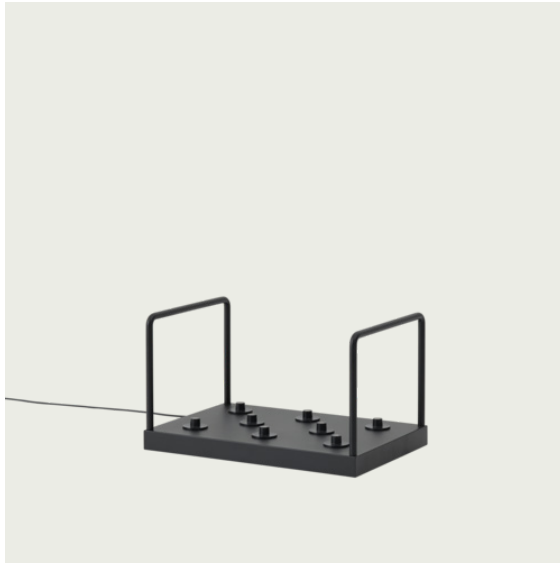

W 40 cm / 15.75"
H 35 cm / 13.78"

L 60 cm / 23.62"

- Colli 1
- Shipper Colli 1
- Gross Weight (kg) 9.2
- Net Weight (kg) 7.7
- Please note A maximum of 3 trays can be stacked on top of one another.
- Warranty Period 5 years

Item No.	Color	Net Price	Recommended Retail Price	Lead Time
Ready-To-Ship				
22744	Portable Charging Station - Black	EUR 567,20	EUR 675,00	-