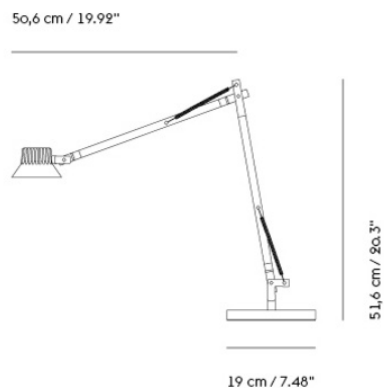

Colli	1
Shipper Colli	2
Gross Weight (kg)	5.74
Net Weight (kg)	4.555
Bulb included	Dimmable, integrated, and non-user replaceable LED
Warranty period	5 years

Item No.	Color	Net Price	Recommended Retail Price	Lead Time
Ready-To-Ship				
14381	Black	EUR 416,80	EUR 496,00	-
14393	Brown Green	EUR 416,80	EUR 496,00	-
Extras				
14359	Dimmable Bulb for Dedicate Lamp	EUR 13,40	EUR 16,00	-