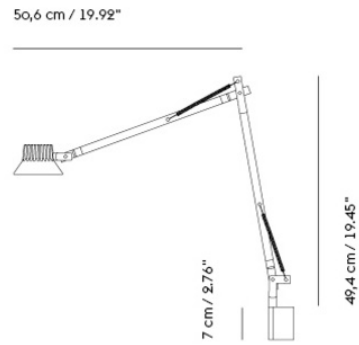

Colli	1
Shipper Colli	2
Gross Weight (kg)	1.32
Net Weight (kg)	0.705
Bulb included	Dimmable, integrated, and non-user replaceable LED
Warranty period	5 years

Item No.	Color	Net Price	Recommended Retail Price	Lead Time
Ready-To-Ship				
14390	Black	EUR 337,80	EUR 402,00	-
14402	Brown Green	EUR 337,80	EUR 402,00	-
Extras				
14359	Dimmable Bulb for Dedicate Lamp	EUR 13,40	EUR 16,00	-