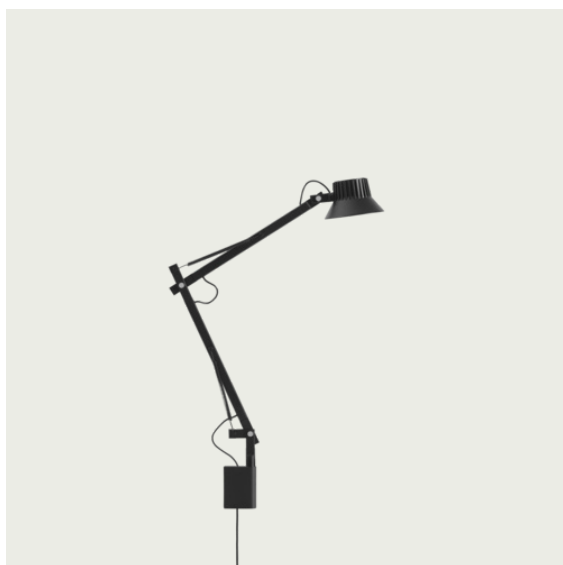

Colli	1
Shipper Colli	2
Gross Weight (kg)	1.17
Net Weight (kg)	0.67
Bulb included	Dimmable, integrated, and non-user replaceable LED
Warranty period	5 years

Item No.	Color	Net Price	Recommended Retail Price	Lead Time
Ready-To-Ship				
14389	Black	EUR 337,80	EUR 402,00	-
14401	Brown Green	EUR 337,80	EUR 402,00	-
Extras				
14359	Dimmable Bulb for Dedicate Lamp	EUR 13,40	EUR 16,00	-