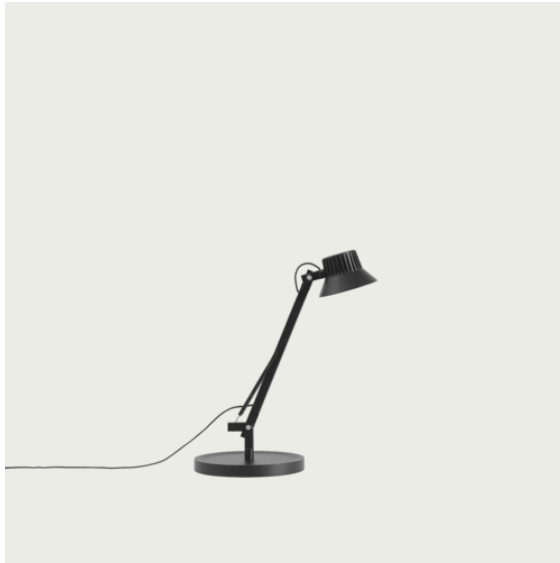

Colli	1
Shipper Colli	2
Gross Weight (kg)	5.26
Net Weight (kg)	4.41
Bulb included	Dimmable, integrated, and non-user replaceable LED
Warranty period	5 years

Item No.	Color	Net Price	Recommended Retail Price	Lead Time
Ready-To-Ship				
14379	Black	EUR 394,10	EUR 469,00	-
14391	Brown Green	EUR 394,10	EUR 469,00	-
Extras				
14359	Dimmable Bulb for Dedicate Lamp	EUR 13,40	EUR 16,00	-