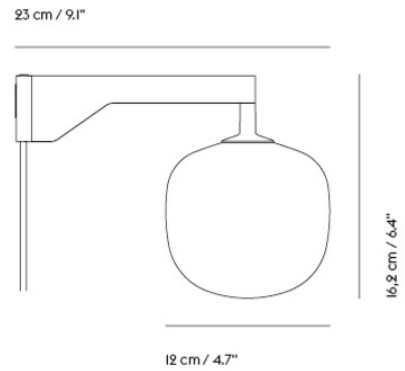

Colli 2
Shipper Colli 1
Gross Weight (kg) 0.694
Net Weight (kg) 0.3
Bulb included Yes
Warranty Period 5 years

Item No.	Color	Net Price	Recommended Retail Price	Lead Time
Ready-To-Ship				
22427	Black	EUR 293,30	EUR 349,00	-
22428	Grey	EUR 293,30	EUR 349,00	-
22429	Orange	EUR 293,30	EUR 349,00	-
22426	White	EUR 293,30	EUR 349,00	-