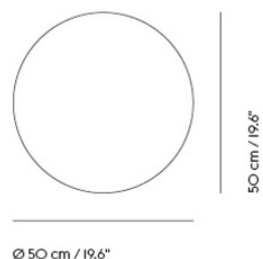

Colli	1
Shipper Colli	2
Gross Weight (kg)	7.543
Net Weight (kg)	4.97
Bulb included	Yes. Integrated, non-replaceable LED
Please note	This lamp is hard-wired. A cord with inline dimmer and plug can be purchased separately.
Warranty Period	5 years

Item No.	Color	Net Price	Recommended Retail Price	Lead Time
Ready-To-Ship				
22635	White/Black	EUR 676,50	EUR 805,00	-
22636	White/Grey	EUR 676,50	EUR 805,00	-
22637	White/Orange	EUR 676,50	EUR 805,00	-
Extras				
22690	Extra Silicone Band - Black - Ø 50 CM / 19.6"	EUR 41,20	EUR 49,00	-
22691	Extra Silicone Band - Grey - Ø 50 CM / 19.6"	EUR 41,20	EUR 49,00	-
22692	Extra Silicone Band - Orange - Ø 50 CM / 19.6"	EUR 41,20	EUR 49,00	-
22705	Add-on cord w.inline dim and plug - White - L 250 CM / 98.4"	EUR 58,00	EUR 69,00	-