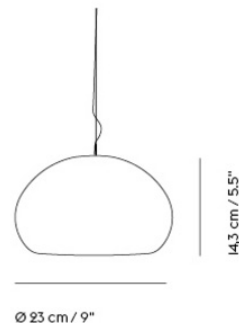

Colli	1
Shipper Colli	1
Gross Weight (kg)	4.95
Net Weight (kg)	3.1
Bulb included	No
Warranty Period	5 years

Item No.	Color	Net Price	Recommended Retail Price	Lead Time
Ready-To-Ship				
15401	Opal White	EUR 318,50	EUR 379,00	-
Extras				
15804	Fluid / Rime Ø12+Ø18+Ø25 Cord - White (per linear meter)	EUR 5,00	EUR 6,00	-
60201	Metal Wire for Fluid Pendant Lamp (per linear meter)	EUR 7,60	EUR 9,00	-
24052	Ceiling Cap for wire suspension lamps - White	EUR 26,90	EUR 32,00	-