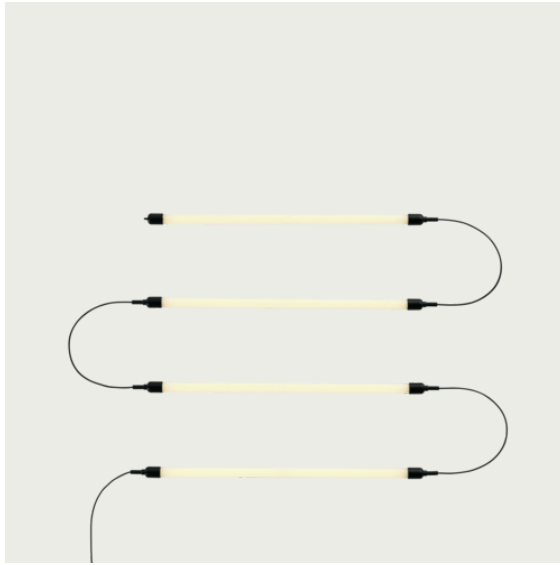

FINE WALL/CEILING LAMP / CONFIGURATION 2

- Colli 1
- Shipper Colli 4
- Gross Weight (kg) 3.4
- Net Weight (kg) 1.8
- Bulb included Dimmable, integrated, and non-user replaceable LED
- Includes 4 x 60 cm lighting profiles
- Warranty Period 5 years

Item No.	Color	Net Price	Recommended Retail Price	Lead Time
Ready-To-Ship				
22790	Black	EUR 1.217,60	EUR 1.449,00	-
Extras				
24059	Ceiling Cap for Fine Wall/Ceiling Lamp - White	EUR 13,40	EUR 16,00	-