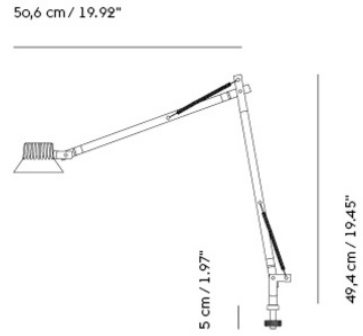

- Colli 1
- Shipper Colli 2
- Gross Weight (kg) 1.385
- Net Weight (kg) 0.725
- Bulb included Dimmable, integrated, and non-user replaceable LED
- Warranty period 5 years

Item No.	Color	Net Price	Recommended Retail Price	Lead Time
Ready-To-Ship				
14387	Black	EUR 337,80	EUR 402,00	-
14399	Brown Green	EUR 337,80	EUR 402,00	-
Extras				
14359	Dimmable Bulb for Dedicare Lamp	EUR 13,40	EUR 16,00	-