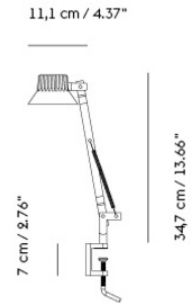

Colli	1
Shipper Colli	2
Gross Weight (kg)	0.885
Net Weight (kg)	0.605
Bulb included	Dimmable, integrated, and non-user replaceable LED
Warranty period	5 years

Item No.	Color	Net Price	Recommended Retail Price	Lead Time
Ready-To-Ship				
14382	Black	EUR 315,10	EUR 375,00	-
14394	Brown Green	EUR 315,10	EUR 375,00	-
Extras				
14359	Dimmable Bulb for Dedicare Lamp	EUR 13,40	EUR 16,00	-