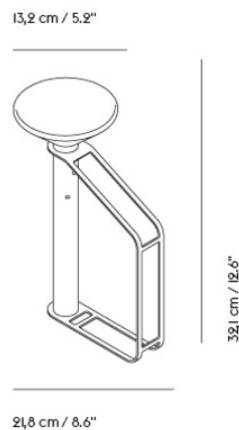

Colli	1
Shipper Colli	1
Gross Weight (kg)	1.45
Net Weight (kg)	0.55
Bulb included	Yes. Integrated, dimmable, replaceable LED module.
Warranty period	5 years

Item No.	Color	Net Price	Recommended Retail Price	Lead Time
Ready-To-Ship				
22581	Aluminum	EUR 197,50	EUR 235,00	-
22580	Black	EUR 197,50	EUR 235,00	-
Extras				
22585	Spare LED bulb for Piton Portable Lamp	EUR 29,40	EUR 35,00	-