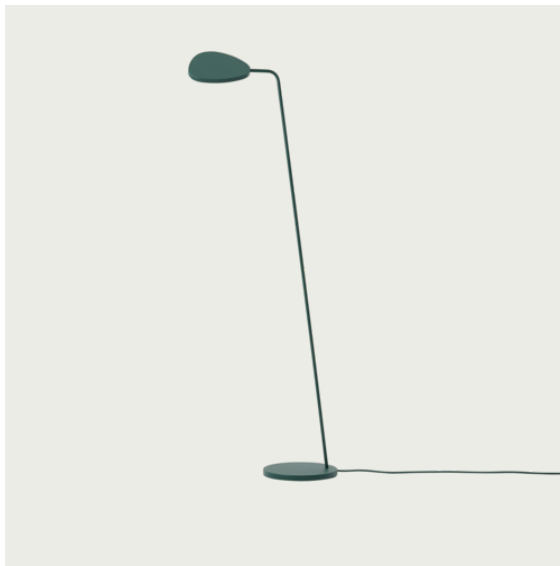

15,5 x 16,5 cm / 6" x 7.25"

41,5 cm / 16.35"

18 cm / 7"

Colli	1
Shipper Colli	1
Gross Weight (kg)	2.5
Net Weight (kg)	1.75
Bulb included	Yes. Integrated non-replaceable LED
Warranty Period	5 years

Item No.	Color	Net Price	Recommended Retail Price	Lead Time
Ready-To-Ship				
13422	Black	EUR 247,90	EUR 295,00	-
13423	Copper Brown	EUR 247,90	EUR 295,00	-
13424	Dark Green	EUR 247,90	EUR 295,00	-
13420	Grey	EUR 247,90	EUR 295,00	-
13421	White	EUR 247,90	EUR 295,00	-