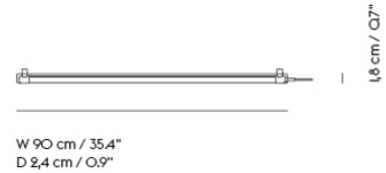

FINE WALL/CEILING LAMP / 90 CM / 35.5"

948

Colli	1
Shipper Colli	1
Gross Weight (kg)	1.48
Net Weight (kg)	0.73
Bulb included	Dimmable, integrated, and non-user replaceable LED
Warranty Period	5 years

Item No.	Color	Net Price	Recommended Retail Price	Lead Time
Ready-To-Ship				
22803	Black	EUR 394,10	EUR 469,00	-
Extras				
24059	Ceiling Cap for Fine Wall/Ceiling Lamp - White	EUR 13,40	EUR 16,00	-