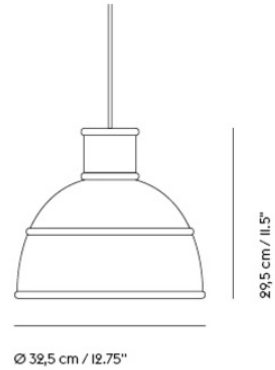

Colli	2
Shipper Colli	1
Gross Weight (kg)	1.8
Net Weight (kg)	1.26
Bulb included	No
Warranty Period	5 years

Item No.	Color	Net Price	Recommended Retail Price	Lead Time
Ready-To-Ship				
14201	Black	EUR 180,70	EUR 215,00	-
14216	Dark Brown	EUR 180,70	EUR 215,00	-
14200	Dark Grey	EUR 180,70	EUR 215,00	-
14204	Green	EUR 180,70	EUR 215,00	-
14203	Light Grey	EUR 180,70	EUR 215,00	-
14215	Light Yellow	EUR 180,70	EUR 215,00	-
14208	Mustard	EUR 180,70	EUR 215,00	-
14211	Olive	EUR 180,70	EUR 215,00	-
14205	Orange	EUR 180,70	EUR 215,00	-
14209	Terracotta	EUR 180,70	EUR 215,00	-
14280	Translucent White	EUR 180,70	EUR 215,00	-
14202	Yellow ***	EUR 180,70	EUR 215,00	-
Extras				
12292	Unfold / E27 Cord - Beige-Rose (per linear meter)	EUR 2,10	EUR 2,50	-
12285	Unfold / E27 Cord - Black (per linear meter)	EUR 2,10	EUR 2,50	-
12280	Unfold / E27 Cord - Dark Grey (per linear meter)	EUR 2,10	EUR 2,50	-
12288	Unfold / E27 Cord - Light Grey (per linear meter)	EUR 2,10	EUR 2,50	-
12290	Unfold / E27 Cord - Mustard (per linear meter)	EUR 2,10	EUR 2,50	-
12293	Unfold / E27 Cord - Olive (per linear meter)	EUR 2,10	EUR 2,50	-