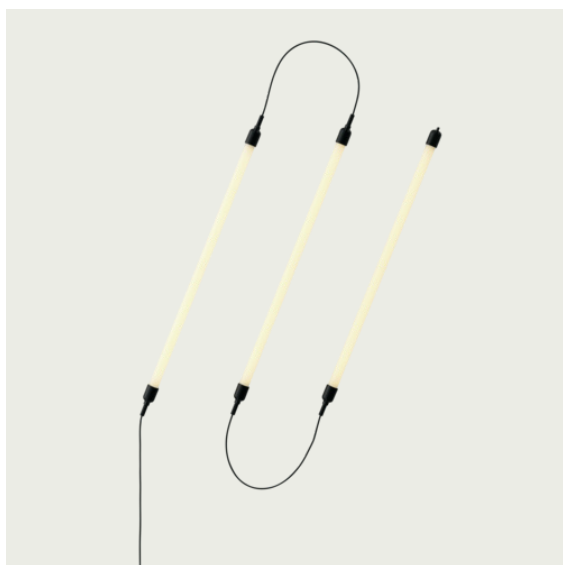

FINE WALL/CEILING LAMP / CONFIGURATION I

Colli	1
Shipper Colli	3
Gross Weight (kg)	3
Net Weight (kg)	1.6
Bulb included	Dimmable, integrated, and non-user replaceable LED
Includes	3 x 60 cm lighting profiles
Warranty Period	5 years

Item No.	Color	Net Price	Recommended Retail Price	Lead Time
Ready-To-Ship				
22788	Black	EUR 1.004,20	EUR 1.195,00	-
Extras				
24059	Ceiling Cap for Fine Wall/Ceiling Lamp - White	EUR 13,40	EUR 16,00	-