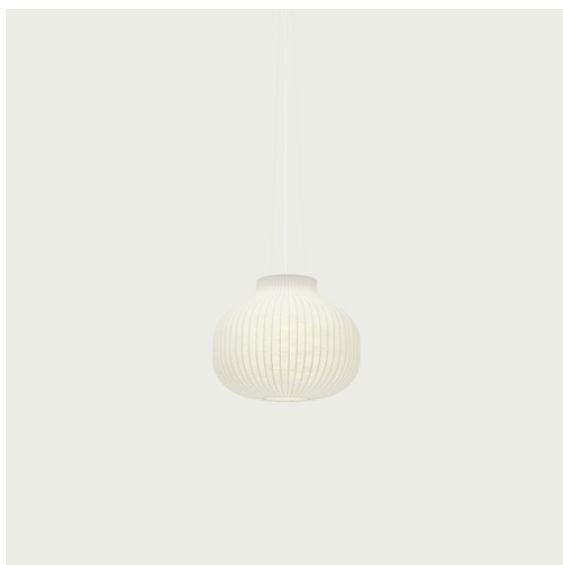

STRAND PENDANT LAMP / CLOSED - Ø 45 CM / 17.7"

990

Colli	1
Shipper Colli	1
Gross Weight (kg)	4.45
Net Weight (kg)	2.75
Bulb included	No
Warranty Period	5 years

Item No.	Color	Net Price	Recommended Retail Price	Lead Time
Ready-To-Ship				
22368	White - Closed	EUR 500,00	EUR 595,00	-