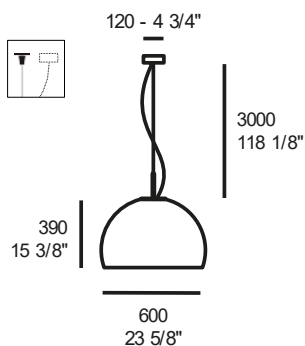

BILUNA S7

LED 30W - 3000K (3200lm)

LED – dimmable trailing edge

painted polypropylene shell + internal concave white methacrylate diffuser

€ VATEXCL.

GLOSSY WHITE	1764000114500	1450,00
GLOSSY BLACK	1764000114600	1450,00
MATT SAND-BEIGE	1764000114400	1450,00
MATT BLACK	1764000113500	1450,00

LATERAL CEILING ATTACHMENT

6993601600100

58,30

DALI DIMMABLE LED VERSION AVAILABLE ON REQUEST

+98,00