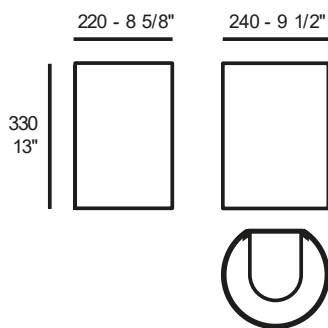

MOOD W3

2xLED E27

4,7
 0,07
 2

glass diffuser

OPAL WHITE / WHITE FILTER

€ VATEXCL.

1255000210041

495,00