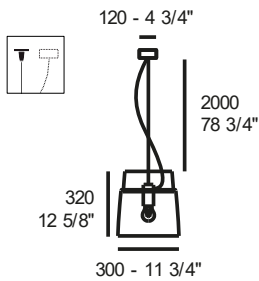

VESTALE S3

LED E27

glass diffuser

€ VATEXCL.

GLOSSY WHITE / TRANSPARENT	1B83000210101	570,00
GLOSSY SMOKED GREY / TRANSPARENT	1B83000210126	570,00
LATERAL CEILING ATTACHMENT	6993601500100	39,60