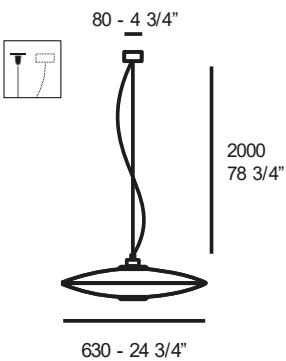

EXTRA S3

LED E27

9,0 Kg 0,124 m³ 2

double glass diffusers + white pyrex inner filter

€ VATEXCL.

OPAL WHITE	1143000810101	775,00
OPAL WHITE / MIRROR	1143000810107	845,00
LATERAL CEILING ATTACHMENT	6993601500100	39,60