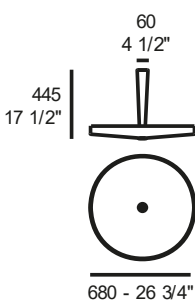

MATT WHITE

1514000413000

€ VATEXCL.

1150,00

LATERAL CEILING ATTACHMENT

6993601500100

39,60

EQUILIBRE LED C33 – TOTAL LIGHT DIFFUSION