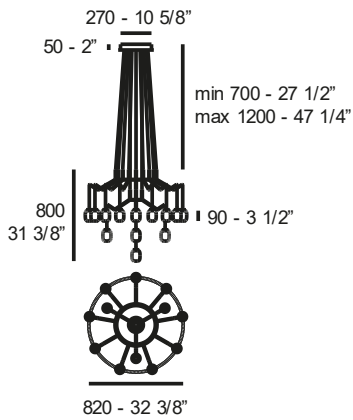

CHAN BR9+BR3+R1

LED MAX 13x20W HSGT G4

Pyrex glass diffuser

white painted steel

€ VATEXCL.

brass galvanized steel

€ VATEXCL.

WHITE

1C03002114501

3335,00

1C03002111201

3445,00

WHITE PAINTED STEEL RING

6101915903000

49,50