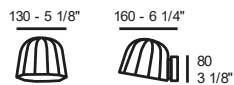

NOVIA W1

LED GU10 (range 4-10W)

Kg 1,7 **m³** 0,02 **l**

Painted metal octagonal structure

€ VAT EXCL.

MATT WHITE	1C63000213000	176,00
NCS colour S3030-G20Y GREEN	1C63000217400	176,00

CUSTOM NCS OR RAL COLOUR AVAILABLE ON REQUEST