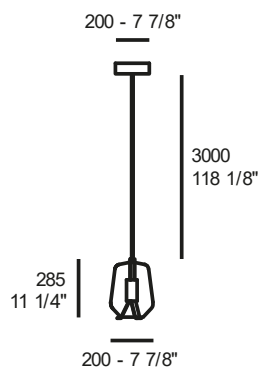

LUISA S1 DIMM (Dali/DSI - SwitchDIM - 1...10V - 0...10V)

LED 8W - 2700K (717lm)
CRI>90

Blown glass diffuser, MATT WHITE PAINTED METAL STRUCTURE with white cable

€ VATEXCL.

CLEAR	1C51000513020	709,50
GLOSSY WHITE	1C51000513001	753,50
GLOSSY SMOKED GREY	1C51000513026	841,50
SILVER METALIZED TRANSMIRROR	1C51000513007	808,50
GLORY ROSE METALIZED	1C51000513099	841,50

Blown glass diffuser, CHROME METAL STRUCTURE with white cable

€ VATEXCL.

CLEAR	1C51000510120	775,50
GLOSSY WHITE	1C51000510101	819,50
GLOSSY SMOKED GREY	1C51000510126	907,50
SILVER METALIZED TRANSMIRROR	1C51000510107	874,50
GLORY ROSE METALIZED	1C51000510199	907,50

Blown glass diffuser, HERITAGE BRASS METAL STRUCTURE with white cable

€ VATEXCL.

CLEAR	1C51000511220	775,50
GLOSSY WHITE	1C51000511201	819,50
GLOSSY SMOKED GREY	1C51000511226	907,50
SILVER METALIZED TRANSMIRROR	1C51000511207	874,50
GLORY ROSE METALIZED	1C51000511299	907,50

Blown glass diffuser, MATT BLACK PAINTED METAL STRUCTURE with white cable

€ VATEXCL.

CLEAR	1C51000513520	709,50
GLOSSY WHITE	1C51000513501	753,50
GLOSSY SMOKED GREY	1C51000513526	841,50
SILVER METALIZED TRANSMIRROR	1C51000513507	808,50
GLORY ROSE METALIZED	1C51000513599	841,50

Blown glass diffuser, NICKEL METAL STRUCTURE with white cable

€ VATEXCL.

CLEAR	1C51000510420	753,50
GLOSSY WHITE	1C51000510401	797,50
GLOSSY SMOKED GREY	1C51000510426	885,50
SILVER METALIZED TRANSMIRROR	1C51000510407	852,50
GLORY ROSE METALIZED	1C51000510499	885,50