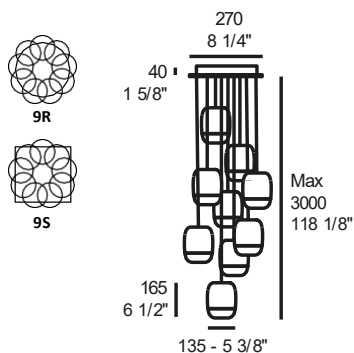

GONG MINI 9R-9S/LED 9R-9S

MAX 1x20W G4

LED 4,2W - 2700K (300lm)

Black rubber cable

3000K available with a surcharge of 5%

G4 - 9R (round ceiling rose)

glossy glass diffuser

	structure		€ VATEXCL.
WHITE / CLEAR	ANODIZED ALUMINIUM	1A63001713001	3050,00
SILVER METALIZED TRANSMIRROR / CLEAR	ANODIZED ALUMINIUM	1A63001713071	3800,00
GOLDEN COPPER METALIZED TRANSMIRROR / CLEAR	ANODIZED ALUMINIUM	1A63001713070	3800,00
BLACK METALIZED TRANSMIRROR / CLEAR	ANODIZED ALUMINIUM	1A63001713005	3800,00
GLORY ROSE METALIZED TRANSMIRROR / CLEAR	ANODIZED ALUMINIUM	1A63001713099	3800,00
GOLD LEAF / CLEAR	ANODIZED ALUMINIUM	1A63001713098	3445,00

LED - 9R (dimmmable trailing edge – round ceiling rose)

glossy glass diffuser

	structure		€ VATEXCL.
WHITE / CLEAR	MATT WHITE	1A63003013001	4220,00
SILVER METALIZED TRANSMIRROR / CLEAR	MATT SILVER	1A63003013071	4750,00
GOLDEN COPPER METALIZED TRANSMIRROR / CLEAR	MATT SILVER	1A63003013070	4750,00
BLACK METALIZED TRANSMIRROR / CLEAR	MATT SILVER	1A63003013005	4750,00
GLORY ROSE METALIZED TRANSMIRROR / CLEAR	MATT SILVER	1A63003013099	4750,00
GOLD LEAF / CLEAR	MATT SILVER	1A63003013098	4395,00

G4 - 9S (squared ceiling rose)

glossy glass diffuser

	structure		€ VATEXCL.
WHITE / CLEAR	ANODIZED ALUMINIUM	1A63001813001	3050,00
SILVER METALIZED TRANSMIRROR / CLEAR	ANODIZED ALUMINIUM	1A63001813071	3800,00
GOLDEN COPPER METALIZED TRANSMIRROR / CLEAR	ANODIZED ALUMINIUM	1A63001813070	3800,00
BLACK METALIZED TRANSMIRROR / CLEAR	ANODIZED ALUMINIUM	1A63001813005	3800,00
GLORY ROSE METALIZED TRANSMIRROR / CLEAR	ANODIZED ALUMINIUM	1A63001813099	3800,00
GOLD LEAF / CLEAR	ANODIZED ALUMINIUM	1A63001813098	3445,00

LED - 9S (dimmmable trailing edge – squared ceiling rose)

glossy glass diffuser

	structure		€ VATEXCL.
WHITE / CLEAR	MATT WHITE	1A63003113001	4220,00
SILVER METALIZED TRANSMIRROR / CLEAR	MATT SILVER	1A63003113071	4750,00
GOLDEN COPPER METALIZED TRANSMIRROR / CLEAR	MATT SILVER	1A63003113070	4750,00
BLACK METALIZED TRANSMIRROR / CLEAR	MATT SILVER	1A63003113005	4750,00
GLORY ROSE METALIZED TRANSMIRROR / CLEAR	MATT SILVER	1A63003113099	4750,00
GOLD LEAF / CLEAR	MATT SILVER	1A63003113098	4395,00

LONGER CABLES TO BE QUOTED SEPARATELY