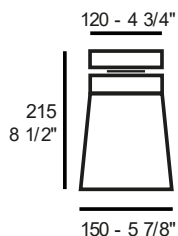

FINLAND C3

LED E27

Painted glass diffuser

metal ceiling rose

€ VATEXCL.

WHITE

CHROME

1151000410101

297,00