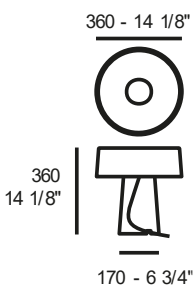

GLAM T1

LED MAX 3x6W G9

dimmer on cable

base / glass diffuser + red fabric-covered power cable

€ VATEXCL.

CLEAR / OPAL WHITE	1474000112001	980,00
CLEAR / OPAL BLACK	1474000112005	980,00
CLEAR / OPAL RED	1474000112006	980,00
CLEAR / MIRROR	1474000112007	990,00