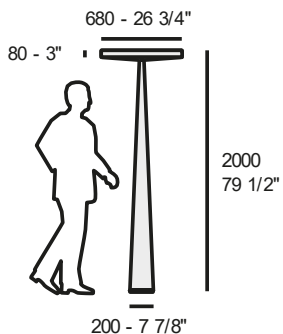

EQUILIBRE LED F33 DOWNLIGHT

LED 33W - 3000K (5400lm)