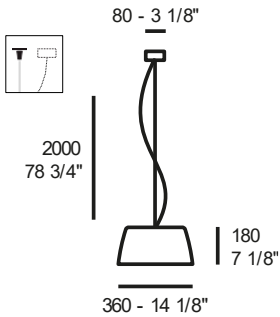

K °2700

€ VAT EXCL.

1D05201113001

1800,00

1D05201113505

1800,00

VERSION WITH CABLE AND OUTDOOR WIRING AVAILABLE ON REQUEST WITH SURCHARGE

GINGER S30