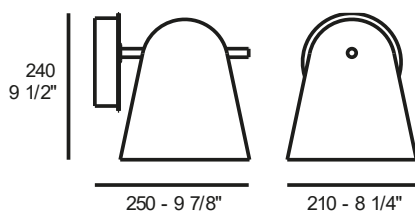

SINO W3

LED 4W - 2700K (505lm)
CRI>90

Blown glass crystal diffuser

€ VATEXCL.

MATT WHITE structure	1D02001113000	495,00
BLACK CHROME structure	1D02001116900	550,00
GOLD 24 structure	1D02001110500	550,00

Dimmable version on request