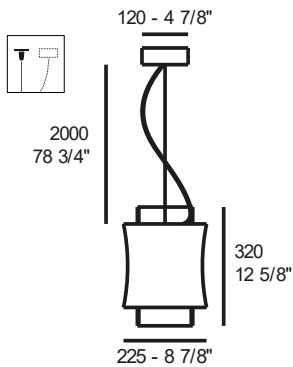

FEZ S1

LED E27

6,0 **0,09**

Crystal diffuser and outer metal diffuser

€ VATEXCL.

MATT WHITE METAL DIFFUSER	1D04100110101	745,00
GLOSSY BLACK METAL DIFFUSER	1D04100110105	745,00
COPPER METAL DIFFUSER	1D04100110170	855,00
GLOSSY BRASS METAL DIFFUSER	1D04100110116	855,00
MATT SAND METAL DIFFUSER	1D04100110127	775,00