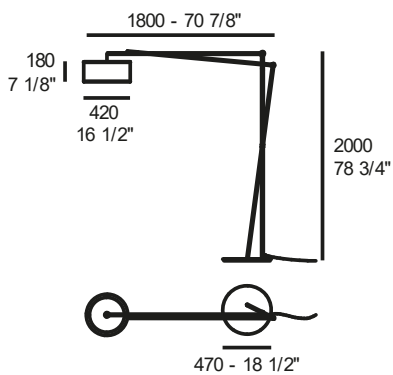

EFFIMERA F50

2xLED E27

Kg 34,2 **m³** 0,269 **3**

mm 2800

<i>methacrylate diffuser</i>	<i>aluminium structure</i>	<i>aluminium structure</i>	€ VATEXCL.
OPAL WHITE	MATT WHITE	1B32000513000	2200,00
		GLOSSY BLACK	2200,00
		1B32000514600	2200,00