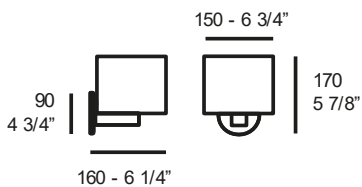

CPL MINI W5

MAX 6W LED G9

glass diffuser

OPAL WHITE
GLOSSY WHITE

structure

MATT WHITE
CHROME

1815000313001
1815000310132

€ VATEXCL.

330,00
330,00