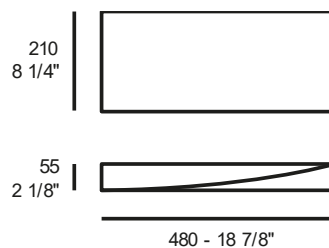

LEMBO LED W3

LED 30,6W - 3000K (3600lm)

2700K available with a surcharge of 3%

Painted polyurethane body – dimmable trailing edge

€ VATEXCL.

MATT WHITE	1995001013001	390,00
GLOSSY WHITE	1995001014501	390,00