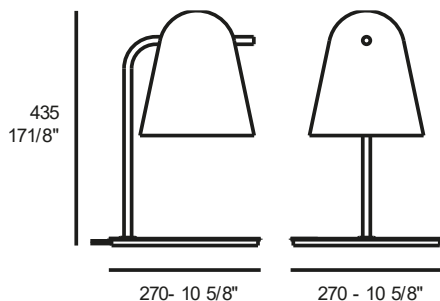

SINO T3

LED 4W – 2700K (505lm)
CRI>90

dimmer on cable

Blown glass crystal diffuser, with fabric cable

€ VATEXCL.

MATT WHITE structure, with white fabric cable	1D02000113000	760,00
BLACK CHROME structure, with black fabric cable	1D02000116900	795,00
GOLD 24 structure, with black fabric cable	1D02000110500	795,00

3000K on request