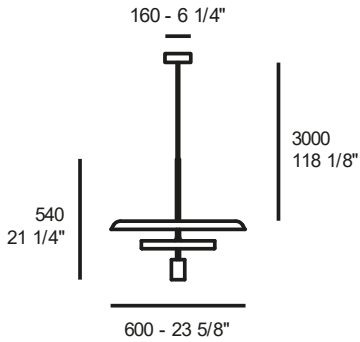

1C23000313500

650,00

2C22000113500

374,00

UP TO 5 SUSPENSIONS: TO BE QUOTED ON REQUEST

LANDING S70

LED 24W + LED 6W – 3000K (4476lm + 770lm)

Dimmable trailing edge