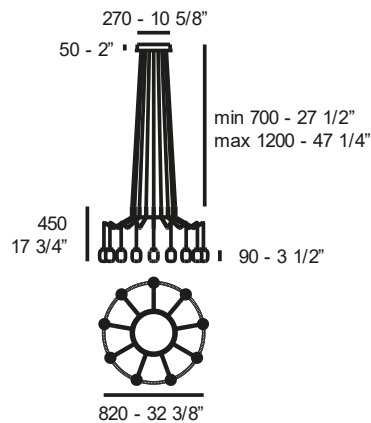

CHAN BR9

MAX 9x20W HSGT G4

	white painted steel	€ VATEXCL.	brass galvanized steel	€ VATEXCL.
Pyrex glass diffuser				
WHITE	1C03000614501	2394,50	1C03000611201	2460,50
WHITE PAINTED STEEL RING		6101915903000		49,50