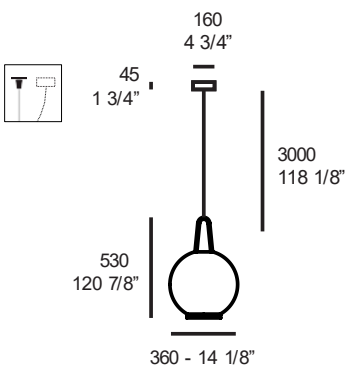

CAPITAN DA MAR S3

LED 20W (10W UP / 10W DOWN) - 3000K (3200lm)

2700K available with a surcharge of 3%

S3 – dimmable trailing edge

clear crystal diffuser, painted or galvanized metal structure

		€ VATEXCL.
MATT WHITE	1D09200313000	745,00
MATT BLACK	1D09200313500	745,00
MATT LAGOON	1D09200315500	745,00
LUXURY GOLD	1D09200310500	765,00
LATERAL CEILING ATTACHMENT	6993601500100	39,60