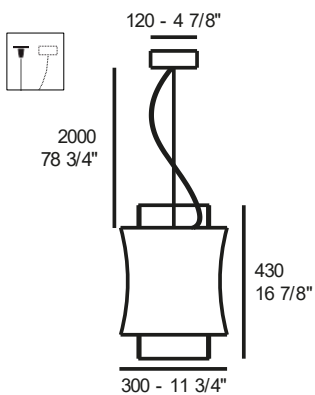

FEZ S3

LED E27

9,5 **0,16**

Crystal diffuser and outer metal diffuser

€ VATEXCL.

MATT WHITE METAL DIFFUSER	1D04100310101	915,00
GLOSSY BLACK METAL DIFFUSER	1D04100310105	915,00
COPPER METAL DIFFUSER	1D04100310170	1065,00
GLOSSY BRASS METAL DIFFUSER	1D04100310116	1065,00
MATT SAND METAL DIFFUSER	1D04100310127	990,00