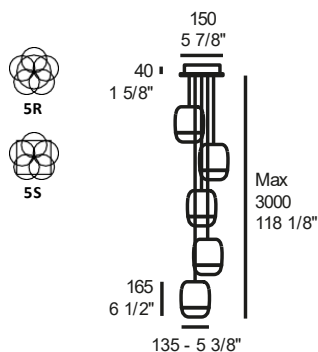

GONG MINI 5R-5S/LED 5R-5S

MAX 1x20W G4

LED 4,2W - 2700K (300lm)

Black rubber cable

3000K available with a surcharge of 5%

G4 - 5R (round ceiling rose)

glossy glass diffuser

	structure		€ VATEXCL.
WHITE / CLEAR	ANODIZED ALUMINIUM	1A63001313001	1725,00
SILVER METALIZED TRANSMIRROR / CLEAR	ANODIZED ALUMINIUM	1A63001313071	2125,00
GOLDEN COPPER METALIZED TRANSMIRROR / CLEAR	ANODIZED ALUMINIUM	1A63001313070	2125,00
BLACK METALIZED TRANSMIRROR / CLEAR	ANODIZED ALUMINIUM	1A63001313005	2125,00
GLORY ROSE METALIZED TRANSMIRROR / CLEAR	ANODIZED ALUMINIUM	1A63001313099	2125,00
GOLD LEAF / CLEAR	ANODIZED ALUMINIUM	1A63001313098	1900,00

LED - 5R (dimmmable trailing edge - round ceiling rose)

glossy glass diffuser

	structure		€ VATEXCL.
WHITE / CLEAR	MATT WHITE	1A63002613001	2370,50
SILVER METALIZED TRANSMIRROR / CLEAR	MATT SILVER	1A63002613071	2725,50
GOLDEN COPPER METALIZED TRANSMIRROR / CLEAR	MATT SILVER	1A63002613070	2725,50
BLACK METALIZED TRANSMIRROR / CLEAR	MATT SILVER	1A63002613005	2725,50
GLORY ROSE METALIZED TRANSMIRROR / CLEAR	MATT SILVER	1A63002613099	2725,50
GOLD LEAF / CLEAR	MATT SILVER	1A63002613098	2555,00

G4 - 5S (squared ceiling rose)

glossy glass diffuser

	structure		€ VATEXCL.
WHITE / CLEAR	ANODIZED ALUMINIUM	1A63001413001	1725,00
SILVER METALIZED TRANSMIRROR / CLEAR	ANODIZED ALUMINIUM	1A63001413071	2125,00
GOLDEN COPPER METALIZED TRANSMIRROR / CLEAR	ANODIZED ALUMINIUM	1A63001413070	2125,00
BLACK METALIZED TRANSMIRROR / CLEAR	ANODIZED ALUMINIUM	1A63001413005	2125,00
GLORY ROSE METALIZED TRANSMIRROR / CLEAR	ANODIZED ALUMINIUM	1A63001413099	2125,00
GOLD LEAF / CLEAR	ANODIZED ALUMINIUM	1A63001413098	1900,00

LED - 5S (dimmmable trailing edge - squared ceiling rose)

glossy glass diffuser

	structure		€ VATEXCL.
WHITE / CLEAR	MATT WHITE	1A63002713001	2370,50
SILVER METALIZED TRANSMIRROR / CLEAR	MATT SILVER	1A63002713071	2725,50
GOLDEN COPPER METALIZED TRANSMIRROR / CLEAR	MATT SILVER	1A63002713070	2725,50
BLACK METALIZED TRANSMIRROR / CLEAR	MATT SILVER	1A63002713005	2725,50
GLORY ROSE METALIZED TRANSMIRROR / CLEAR	MATT SILVER	1A63002713099	2725,50
GOLD LEAF / CLEAR	MATT SILVER	1A63002713098	2555,00

LONGER CABLES TO BE QUOTED SEPARATELY