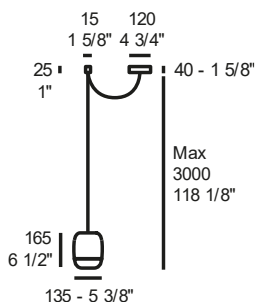

GONG MINI S1L/LED S1L

MAX 1x20W HSGT G4

LED 4,2W - 2700K (300lm)

Black rubber cable

3000K available with a surcharge of 5%

G4

glossy glass diffuser

	structure		€ VATEXCL.
WHITE / CLEAR	ANODIZED ALUMINIUM	1A63000913001	440,00
SILVER METALIZED TRANSMIRROR / CLEAR	ANODIZED ALUMINIUM	1A63000913071	535,00
GOLDEN COPPER METALIZED TRANSMIRROR / CLEAR	ANODIZED ALUMINIUM	1A63000913070	535,00
BLACK METALIZED TRANSMIRROR / CLEAR	ANODIZED ALUMINIUM	1A63000913005	535,00
GLORY ROSE METALIZED / CLEAR	ANODIZED ALUMINIUM	1A63000913099	535,00
GOLD LEAF / CLEAR	ANODIZED ALUMINIUM	1A63000913098	470,00

LED - trailing edge dimmable

glossy glass diffuser

	painting metal structure		€ VATEXCL.
WHITE / CLEAR	MATT WHITE	1A63002213001	550,00
SILVER METALIZED TRANSMIRROR / CLEAR	MATT SILVER	1A63002213071	630,00
GOLDEN COPPER METALIZED TRANSMIRROR / CLEAR	MATT SILVER	1A63002213070	630,00
BLACK METALIZED TRANSMIRROR / CLEAR	MATT SILVER	1A63002213005	630,00
GLORY ROSE METALIZED / CLEAR	MATT SILVER	1A63002213099	630,00
GOLD LEAF / CLEAR	MATT SILVER	1A63002213098	580,00