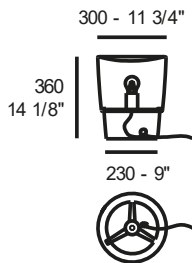

VESTALE T3

LED E27

dimmer on cable

glass diffuser, grey fabric cable

€ VATEXCL.

GLOSSY WHITE / TRANSPARENT	1B84000214301	550,00
GLOSSY SMOKED GREY / TRANSPARENT	1B84000214326	550,00