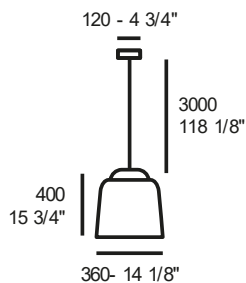

TEODORA S5

LEDE27

5,5 0,11

*painted metal diffuser
with upper element in sandblasted glass*

*self-supporting cable
with covering in red fabric*

*self-supporting cable
with covering in black fabric*

€ VAT EXCL.

GLOSSY WHITE	1B23000413657	1B23000413557	570,00
GLOSSY BLACK / WHITE INSIDE	1B23000413624	1B23000413524	570,00
MATT BLACK / WHITE INSIDE	1B23000413605	1B23000413505	570,00
MATT SAND-BEIGE / WHITE INSIDE	1B23000413627	1B23000413527	570,00
LIGHT BLUE / WHITE INSIDE	1B23000413642	1B23000413542	570,00
GLOSSY BLACK / GOLD LEAF INSIDE	1B23000413659	1B23000413559	605,00
ON REQUEST - self supporting kit for lateral ceiling attachment		6993601703000	31,90