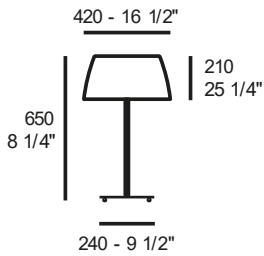

475,00

GINGER T50

LED E27

8,3 kg 0,183 m³ 2

dimmer on cable

mm 2500

polyethylene diffuser, white fabric cable

structure