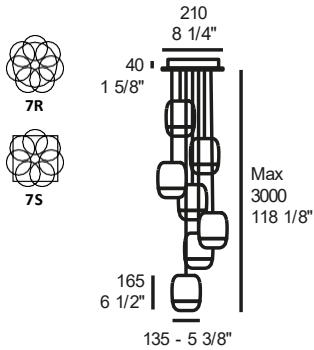

GONG MINI 7R-7S/LED 7R-7S

MAX 1x20W G4

LED 4,2W - 2700K (300lm)

Black rubber cable

3000K available with a surcharge of 5%

G4 - 7R (round ceiling rose)

glossy glass diffuser

	structure		€ VATEXCL.
WHITE / CLEAR	ANODIZED ALUMINIUM	1A63001513001	2370,00
SILVER METALIZED TRANSMIRROR / CLEAR	ANODIZED ALUMINIUM	1A63001513071	2965,00
GOLDEN COPPER METALIZED TRANSMIRROR / CLEAR	ANODIZED ALUMINIUM	1A63001513070	2965,00
BLACK METALIZED TRANSMIRROR / CLEAR	ANODIZED ALUMINIUM	1A63001513005	2965,00
GLORY ROSE METALIZED TRANSMIRROR / CLEAR	ANODIZED ALUMINIUM	1A63001513099	2965,00
GOLD LEAF / CLEAR	ANODIZED ALUMINIUM	1A63001513098	2555,00

LED - 7R (dimmable trailing edge – round ceiling rose)

glossy glass diffuser

	structure		€ VATEXCL.
WHITE / CLEAR	MATT WHITE	1A63002813001	3265,00
SILVER METALIZED TRANSMIRROR / CLEAR	MATT SILVER	1A63002813071	3750,00
GOLDEN COPPER METALIZED TRANSMIRROR / CLEAR	MATT SILVER	1A63002813070	3750,00
BLACK METALIZED TRANSMIRROR / CLEAR	MATT SILVER	1A63002813005	3750,00
GLORY ROSE METALIZED TRANSMIRROR / CLEAR	MATT SILVER	1A63002813099	3750,00
GOLD LEAF / CLEAR	MATT SILVER	1A63002813098	3450,00

G4 - 7S (squared ceiling rose)

glossy glass diffuser

	structure		€ VATEXCL.
WHITE / CLEAR	ANODIZED ALUMINIUM	1A63001613001	2370,00
SILVER METALIZED TRANSMIRROR / CLEAR	ANODIZED ALUMINIUM	1A63001613071	2965,00
GOLDEN COPPER METALIZED TRANSMIRROR / CLEAR	ANODIZED ALUMINIUM	1A63001613070	2965,00
BLACK METALIZED TRANSMIRROR / CLEAR	ANODIZED ALUMINIUM	1A63001613005	2965,00
GLORY ROSE METALIZED TRANSMIRROR / CLEAR	ANODIZED ALUMINIUM	1A63001613099	2965,00
GOLD LEAF / CLEAR	ANODIZED ALUMINIUM	1A63001613098	2555,00

LED - 7S (dimmable trailing edge – squared ceiling rose)

glossy glass diffuser

	structure		€ VATEXCL.
WHITE / CLEAR	MATT WHITE	1A63002913001	3265,00
SILVER METALIZED TRANSMIRROR / CLEAR	MATT SILVER	1A63002913071	3750,00
GOLDEN COPPER METALIZED TRANSMIRROR / CLEAR	MATT SILVER	1A63002913070	3750,00
BLACK METALIZED TRANSMIRROR / CLEAR	MATT SILVER	1A63002913005	3750,00
GLORY ROSE METALIZED TRANSMIRROR / CLEAR	MATT SILVER	1A63002913099	3750,00
GOLD LEAF / CLEAR	MATT SILVER	1A63002913098	3450,00

LONGER CABLES TO BE QUOTED SEPARATELY