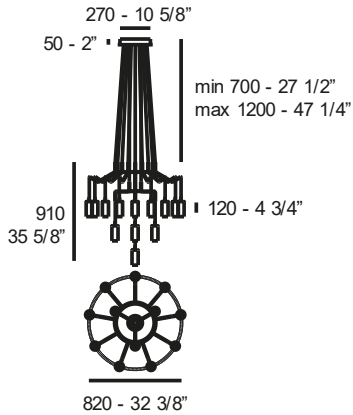

CHAN BT9+AT3+T1

LED 13x4,2W - 2700K (3900lm)

Dimmable trailing edge

Pyrex glass diffuser

white painted steel

€ VATEXCL.

brass galvanized steel

€ VATEXCL.