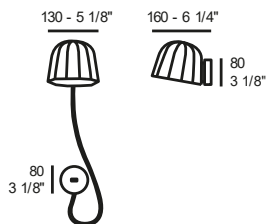

CUSTOM NCS OR RAL COLOUR AVAILABLE ON REQUEST

NOVIA W1 USB

LED GU10 (range 4-10W)

Kg 2,1 **m³** 0,02 **l**

mm 1000

Painted metal octagonal structure, universal USB port, red fabric cable.

€ VAT EXCL.

Power connection on the USB module