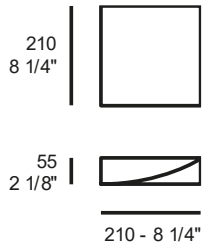

*matt white painted metal,
white fabric cable*

*matt black painted metal,
black fabric cable*

€ VATEXCL.

OPAL WHITE

1C32000213031

1C32000213505

1290,00

LEMBO LED W1