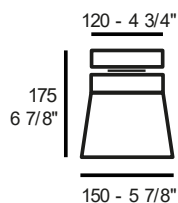

FINLAND C1G

LED E27

Painted glass diffuser

glass ceiling rose

€ VATEXCL.

WHITE

WHITE

1151000210001

275,00