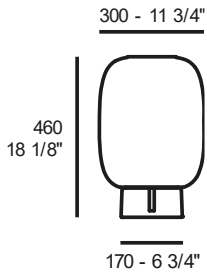

SANTACHIARA T3

LED E27

kg 2,4 m³ 0,122 l

mm 1750

blown glass diffuser with ash wood base - touch dimmer sensor - white fabric cable

€ VATEXCL.

OPAL WHITE

1C15000205400

590,00