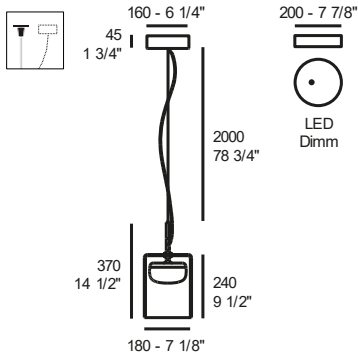

DIVER S1

LED 8,5W - 2700/3000K (1044lm)

S1 - dimmable trailing edge

Internal diffuser in opal white glass, clear crystal external diffuser,
matt painted or galvanized metal structure, cable exit part in chrome.

	K °2700	K °3000	€ VAT EXCL.
MATT WHITE	1C71000113001	1C71000213001	759,00
MATT BLACK	1C71000113501	1C71000213501	759,00
GLOSSY BRASS	1C71000111201	1C71000211201	775,50
GLOSSY COPPER	1C71000117001	1C71000217001	775,50

S1 DIMM (Dali/DSI - SwitchDIM - 1...10V - 0...10V)

Internal diffuser in opal white glass, clear crystal external diffuser,
matt painted or galvanized metal structure, cable exit part in chrome.

	K °2700	K °3000	€ VAT EXCL.
MATT WHITE	1C75000113001	1C75000213001	792,00
MATT BLACK	1C75000113501	1C75000213501	792,00
GLOSSY BRASS	1C75000111201	1C75000211201	808,50
GLOSSY COPPER	1C75000117001	1C75000217001	808,50

SURCHARGE FOR CABLE EXIT PART MATCHING THE STRUCTURE'S COLOUR		16,50
LATERAL CEILING ATTACHMENT	6993601500100	39,60