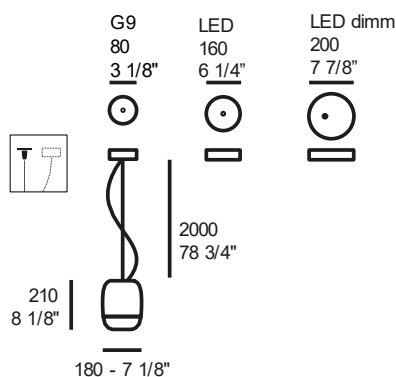

GONG S1/LED S1

MAX 1x6W LED G9
* LED 4,2W - 2700K (300lm)
◦ LED 4,8W - 3000K (720lm)

G9 <i>glossy glass diffuser</i>		<i>metal structure</i>	€ VATEXCL.
WHITE / CLEAR		MATT WHITE	1A63003813001 455,00
SILVER METALIZED TRANSMIRROR / CLEAR		CHROME	1A63003810171 545,00
GOLDEN COPPER METALIZED TRANSMIRROR / CLEAR		CHROME	1A63003810170 545,00
BLACK METALIZED TRANSMIRROR / CLEAR		CHROME	1A63003810105 545,00
GLORY ROSE METALIZED TRANSMIRROR / CLEAR		CHROME	1A63003810199 545,00
GOLD LEAF / CLEAR		CHROME	1A63003810198 485,00
LED – dimmable trailing edge <i>glossy glass diffuser</i>		<i>metal structure</i>	€ VATEXCL.
◦ WHITE / CLEAR		MATT WHITE	1A63003213001 655,00
* SILVER METALIZED TRANSMIRROR / CLEAR		CHROME	1A63003210171 745,00
* GOLDEN COPPER METALIZED TRANSMIRROR / CLEAR		CHROME	1A63003210170 745,00
* BLACK METALIZED TRANSMIRROR / CLEAR		CHROME	1A63003210105 745,00
* GLORY ROSE METALIZED TRANSMIRROR / CLEAR		CHROME	1A63003210199 745,00
◦ GOLD LEAF / CLEAR		CHROME	1A63003210198 695,00
LED DIMM (Dali/DSI - SwitchDIM - 1...10V - 0...10V) <i>glossy glass diffuser</i>		<i>metal structure</i>	€ VATEXCL.
◦ WHITE / CLEAR		MATT WHITE	1A63003313001 695,00
* SILVER METALIZED TRANSMIRROR / CLEAR		CHROME	1A63003310171 795,00
* GOLDEN COPPER METALIZED TRANSMIRROR / CLEAR		CHROME	1A63003310170 795,00
* BLACK METALIZED TRANSMIRROR / CLEAR		CHROME	1A63003310105 795,00
* GLORY ROSE METALIZED TRANSMIRROR / CLEAR		CHROME	1A63003310199 795,00
◦ GOLD LEAF / CLEAR		CHROME	1A63003310198 745,00
LATERAL CEILING ATTACHMENT			6993601400100 22,00