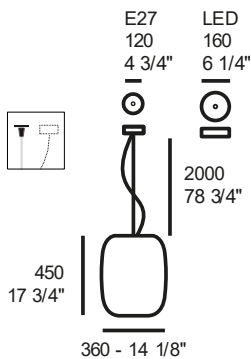

SANTACHIARA S5/LED S5

LED E27
LED 14W - 3000K (1417lm)

8,0 kg
0,163 m³

2700K available with a surcharge of 3%

E27 glass diffuser OPAL WHITE	1C13000313001	€ VATEXCL. 650,00
LED – dimmable trailing edge glass diffuser OPAL WHITE	1C13000613001	€ VATEXCL. 880,00
LATERAL CEILING ATTACHMENT	6993601500100	39,60