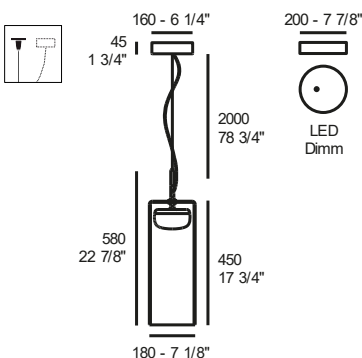

DIVER S5

LED 8,5W - 2700/3000K (1044lm)

S5 - trailing edge dimmable

Internal diffuser in opal white glass, clear crystal external diffuser, matt painted or galvanized metal structure, cable exit part in chrome.

	K °2700	K °3000	€ VAT EXCL.
MATT WHITE	1C71002113001	1C71002213001	781,00
MATT BLACK	1C71002113501	1C71002213501	781,00
GLOSSY BRASS	1C71002111201	1C71002211201	797,50
GLOSSY COPPER	1C71002117001	1C71002217001	797,50

S5 DIMM (Dali/DSI - SwitchDIM - 1...10V - 0...10V)

Internal diffuser in opal white glass, clear crystal external diffuser, matt painted or galvanized metal structure, cable exit part in chrome.

	K °2700	K °3000	€ VAT EXCL.
MATT WHITE	1C75002113001	1C75002213001	814,00
MATT BLACK	1C75002113501	1C75002213501	814,00
GLOSSY BRASS	1C75002111201	1C75002211201	830,50
GLOSSY COPPER	1C75002117001	1C75002217001	830,50

SURCHARGE FOR CABLE EXIT PART MATCHING THE STRUCTURE'S COLOUR

16,50

LATERAL CEILING ATTACHMENT

6993601500100

39,60