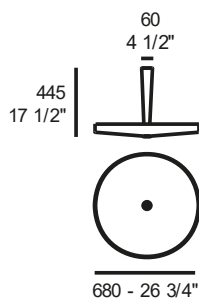

ON REQUEST - stability base kg. 13.1 (not suitable for ground fixing). MATT WHITE 6101908103000 MATT BLACK 6101908103500 220,00

EQUILIBRE LED C3 - UPLIGHT

LED 54W - 3000K (9280lm)

Tunable white LED 49.6W - 2700-6500K DALI (6100lm)