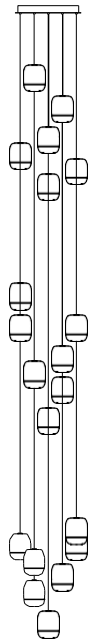

EXAMPLES OF GONG MINI COMPOSITIONS