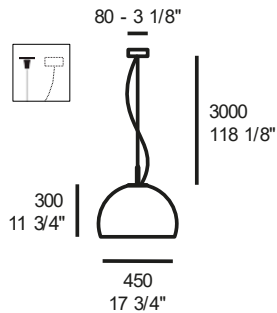

BILUNA S5

3xLED E27

E27

painted metal shell + internal concave white methacrylate diffuser

€ VATEXCL.

GLOSSY WHITE	1763001614500	990,00
GLOSSY BLACK	1763001614600	990,00
MATT SAND-BEIGE	1763001614400	990,00
MATT BLACK	1763001613500	990,00

LATERAL CEILING ATTACHMENT

6993601500100

39,60