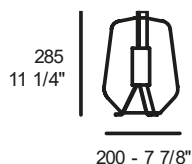

LUISA T1

LED 8W - 2700 (717lm)

dimmer on cable

Blown glass diffuser, MATT WHITE PAINTED METAL STRUCTURE with white cable

€ VATEXCL.

CLEAR	1C50000113020	599,50
GLOSSY WHITE	1C50000113001	643,50
GLOSSY SMOKED GREY	1C50000113026	731,50
SILVER METALIZED TRANSMIRROR	1C50000113007	698,50
GLORY ROSE METALIZED	1C50000113099	731,50

Blown glass diffuser, CHROME METAL STRUCTURE with white cable

€ VATEXCL.

CLEAR	1C50000110120	665,50
GLOSSY WHITE	1C50000110101	709,50
GLOSSY SMOKED GREY	1C50000110126	797,50
SILVER METALIZED TRANSMIRROR	1C50000110107	764,50
GLORY ROSE METALIZED	1C50000110199	797,50

Blown glass diffuser, HERITAGE BRASS METAL STRUCTURE with white cable

€ VATEXCL.

CLEAR	1C50000111220	665,50
GLOSSY WHITE	1C50000111201	709,50
GLOSSY SMOKED GREY	1C50000111226	797,50
SILVER METALIZED TRANSMIRROR	1C50000111207	764,50
GLORY ROSE METALIZED	1C50000111299	797,50

Blown glass diffuser, MATT BLACK PAINTED METAL STRUCTURE with white cable

€ VATEXCL.

CLEAR	1C50000113520	599,50
GLOSSY WHITE	1C50000113501	643,50
GLOSSY SMOKED GREY	1C50000113526	731,50
SILVER METALIZED TRANSMIRROR	1C50000113507	698,50
GLORY ROSE METALIZED	1C50000113599	731,50

Blown glass diffuser, NICKEL METAL STRUCTURE with white cable

€ VATEXCL.

CLEAR	1C50000110420	643,50
GLOSSY WHITE	1C50000110401	687,50
GLOSSY SMOKED GREY	1C50000110426	775,50
SILVER METALIZED TRANSMIRROR	1C50000110407	742,50
GLORY ROSE METALIZED	1C50000110499	775,50

HANDLE FABRIC INCLUDED

SURCHARGE FOR BLACK, LIGHT GREY OR BURGUNDY POWER CABLE

16,50