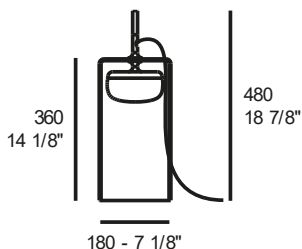

DIVER T3

LED 8,5W - 2700/3000K (1044lm)

dimmer on cable

Internal diffuser in opal white glass, clear crystal external diffuser,
matt painted or galvanized metal structure, cable exit part in chrome, white fabric cable.

	K °2700	K °3000	€ VATEXCL.
MATT WHITE	1C70001113001	1C70001213001	709,50
MATT BLACK	1C70001113501	1C70001213501	709,50
GLOSSY BRASS	1C70001111201	1C70001211201	720,50
GLOSSY COPPER	1C70001117001	1C70001217001	720,50

SURCHARGE FOR BLACK, LIGHT GREY OR BURGUNDY POWER CABLE 16,50

SURCHARGE FOR CABLE EXIT PART MATCHING THE STRUCTURE'S COLOUR 16,50