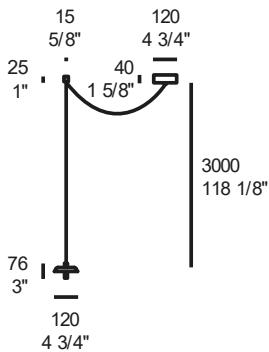

LANDING S1L

LED 4,8W - 3000K (720lm)

Dimmable trailing edge

2700K available with a surcharge of 3%

methacrylate diffuser, rubber cable

matt white painted metal

matt black painted metal

€ VAT EXCL.

OPAL WHITE

1C23000213000

1C23000213500

350,00