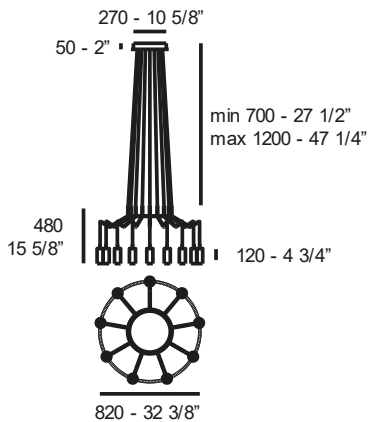

CHAN BT9

LED 9x4,2W - 2700K (2700lm)
Dimmable trailing edge

	white painted steel	€ VATEXCL.	brass galvanized steel	€ VATEXCL.
Pyrex glass diffuser				
WHITE	1C03001214501	2444,00	1C03001211201	2510,00
WHITE PAINTED STEEL RING		6101915903000		49,50