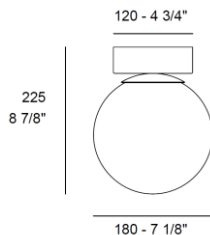

THE PEKERMANN PROJECT C1

LED E27

2
 0,07
 1

glossy white glass diffuser

€ VATEXCL.

MATT WHITE STRUCTURE	1D07200113001	300,00
GLOSSY BRASS STRUCTURE	1D07200110501	320,00
MATT BRASS STRUCTURE	1D07200111201	320,00
GLOSSY COPPER STRUCTURE	1D07200117001	320,00
CUSTOM COLOR ON REQUEST