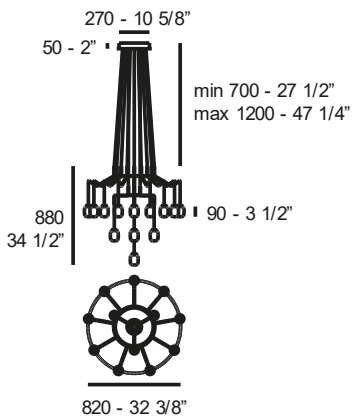

CHAN BR9+AR3+R1

MAX 13x20W HSGT G4

Kg 14,5 **m³** 0,456 **3**

Pyrex glass diffuser

white painted steel

€ VAT EXCL.

brass galvanized steel

€ VAT EXCL.

WHITE

1C03002014501

3280,00

1C03002011201

3445,00

WHITE PAINTED STEEL RING

6101915903000

49,50