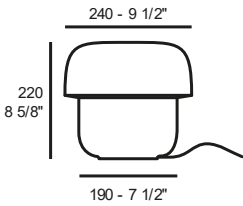

HANDLE FABRIC INCLUDED

SURCHARGE FOR BLACK, LIGHT GREY OR BURGUNDY POWER CABLE

16,50

MICO T1

LED E27

2,8 **0,031**

dimmer on cable

mm 2000