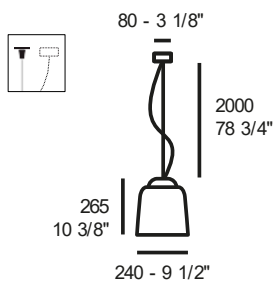

TEODORA GLASS S1

LED E27

Kg 3,0 **m³** 0,040 **l**

opal white glass diffuser with upper element in painted metal

€ VATEXCL.

GLOSSY BLACK	1B23000614601	450,00
MATT SAND-BEIGE	1B23000614401	450,00
LIGHT BLUE	1B23000614201	450,00
LATERAL CEILING ATTACHMENT	6993601500100	39,60