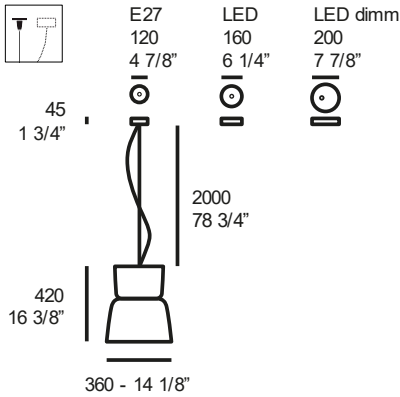

BLOOM S5

LED E27 + MAX 2x6W LED G9
LED 19,2W - 3000K (2100lm)

E27+G9 suitable for SEPARATE SWITCHING ON
two glass diffusers

€ VATEXCL.

OPAL WHITE	1A43000613001	990,00
GLOSSY BLACK	1A43000613005	990,00
GLOSSY BLACK/COPPER	1A43000613075	1090,00

LED (NO SEPARATE SWITCHING ON) – dimmable trailing edge
two glass diffusers

€ VATEXCL.

OPAL WHITE	1A43000413001	1490,00
GLOSSY BLACK	1A43000413005	1490,00
GLOSSY BLACK/COPPER	1A43000413075	1590,00

LED DIMM (Dali/DSI - SwitchDIM - 1...10V - 0...10V) (NO SEPARATE SWITCHING ON)
two glass diffusers

€ VATEXCL.

OPAL WHITE	1A43000513001	1590,00
GLOSSY BLACK	1A43000513005	1590,00
GLOSSY BLACK/COPPER	1A43000513075	1690,00

LATERAL CEILING ATTACHMENT	6993601500100	39,60