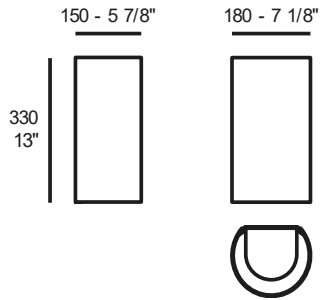

MOOD SMALL W3

2xLED E27

3,5
 0,052
 2

glass diffuser

OPAL WHITE / WHITE FILTER

€ VATEXCL.

1265000110041

435,00