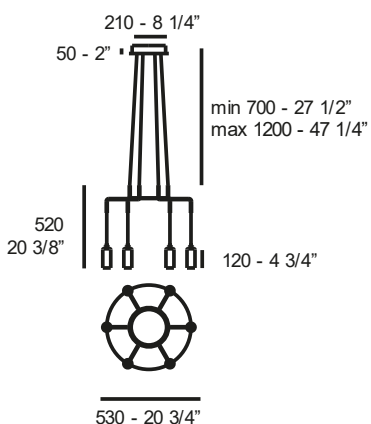

CHAN AT6

LED 6x4,2W - 2700K (1800lm)
Dimmable trailing edge

Pyrex glass diffuser

white painted steel

€ VATEXCL.

brass galvanized steel

€ VATEXCL.

WHITE

1C03000914501

1718,00

1C03000911201

1828,00

WHITE PAINTED STEEL RING

6101915603000

49,50