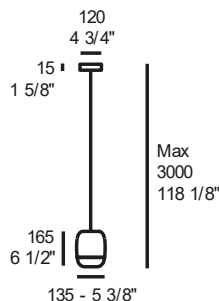

GONG MINI S1/LED S1

MAX 1x20W G4

LED 4,2W - 2700K (300lm)

Black rubber cable

3000K available with a surcharge of 5%

G4

glossy glass diffuser

	structure		€ VATEXCL.
WHITE / CLEAR	ANODIZED ALUMINIUM	1A63000813001	415,00
SILVER METALIZED TRANSMIRROR / CLEAR	ANODIZED ALUMINIUM	1A63000813071	510,00
GOLDEN COPPER METALIZED TRANSMIRROR / CLEAR	ANODIZED ALUMINIUM	1A63000813070	510,00
BLACK METALIZED TRANSMIRROR / CLEAR	ANODIZED ALUMINIUM	1A63000813005	510,00
GLORY ROSE METALIZED TRANSMIRROR / CLEAR	ANODIZED ALUMINIUM	1A63000813099	510,00
GOLD LEAF / CLEAR	ANODIZED ALUMINIUM	1A63000813098	455,00

LED - dimmable trailing edge

glossy glass diffuser

	structure		€ VATEXCL.
WHITE / CLEAR	MATT WHITE	1A63002013001	540,00
SILVER METALIZED TRANSMIRROR / CLEAR	MATT SILVER	1A63002013071	610,00
GOLDEN COPPER METALIZED TRANSMIRROR / CLEAR	MATT SILVER	1A63002013070	610,00
BLACK METALIZED TRANSMIRROR / CLEAR	MATT SILVER	1A63002013005	610,00
GLORY ROSE METALIZED TRANSMIRROR / CLEAR	MATT SILVER	1A63002013099	610,00
GOLD LEAF / CLEAR	MATT SILVER	1A63002013098	565,00