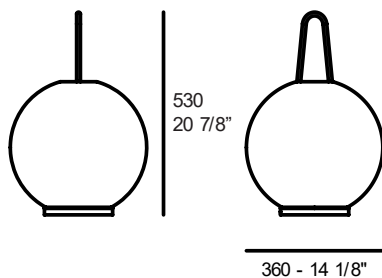

CAPITAN DA MAR T3

LED 10W - 3000K (1600lm)

mm 2500

2700K available with a surcharge of 3%

T3 – dimmable

clear crystal diffuser, painted or galvanized metal structure, dimmer on fabric cable

€ VATEXCL.

MATT WHITE WITH WHITE FABRIC CABLE	1D09100313000	575,00
MATT BLACK WITH BLACK FABRIC CABLE	1D09100313500	575,00
MATT LAGOON WITH WHITE FABRIC CABLE	1D09100315500	575,00
LUXURY GOLD WITH BLACK FABRIC CABLE	1D09100310500	595,00