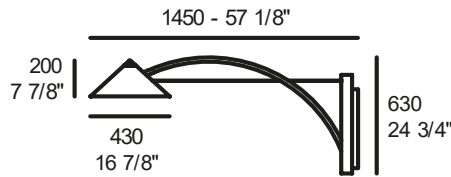

FLYER W3

INDOOR:
LED 38W - 2700/3000K (5000lm)

OUTDOOR:
LED 38W - 2700K (4370lm)

INDOOR
OUTDOOR

Metal painted pivoting 45° structure
Dimmable trailing edge (DALI on request)

LED W3 INDOOR – dimmable trailing edge

MATT WHITE

MATT BLACK

K °2700

K °3000

€ VAT EXCL.

1D05100113001

1D05100213001

1295,00

1D05100113505

1D05100213505

1295,00

VERSION WITH FABRIC CABLE AND PLUG AVAILABLE ON REQUEST WITH SURCHARGE

LED W3 OUTDOOR

MATT WHITE

MATT BLACK

K °2700

€ VAT EXCL.

1D05200113001

1600,00

1D05200113505

1600,00

VERSION WITH CABLE AND OUTDOOR WIRING AVAILABLE ON REQUEST WITH SURCHARGE