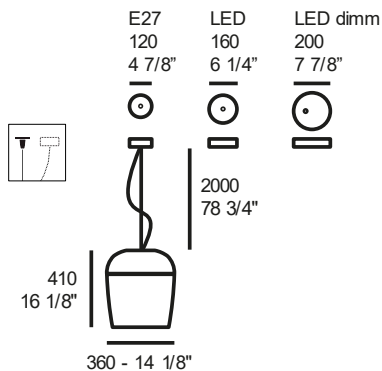

TIARA S5/LED S5

LED E27

LED 8,5W - 3000K (1044lm)

2700K available with a surcharge of 3%

E27

glossy glass diffuser

WHITE / WHITE INSIDE

BLACK / WHITE INSIDE

1A73000913001

1A73000913005

€ VATEXCL.

740,00

780,00

LED – dimmable trailing edge

glossy glass diffuser

WHITE / WHITE INSIDE

BLACK / WHITE INSIDE

1A73000613001

1A73000613005

€ VATEXCL.

950,00

990,00

LED DIMM (Dali/DSI - SwitchDIM - 1...10V - 0...10V)

glossy glass diffuser

WHITE / WHITE INSIDE

BLACK / WHITE INSIDE

1A73000813001

1A73000813005

€ VATEXCL.

990,00

1050,00

LATERAL CEILING ATTACHMENT

6993601500100

39,60