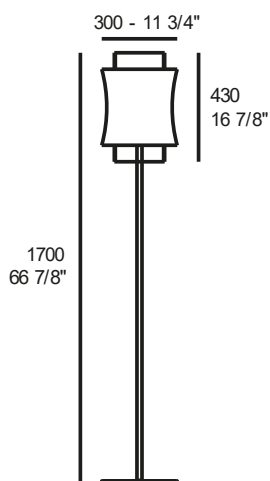

FEZ F3

LED E27

dimmer on cable

Crystal diffuser and outer metal diffuser, chrome structure, black fabric cable

€ VATEXCL.

MATT WHITE METAL DIFFUSER	1D04300310101	1157,00
GLOSSY BLACK METAL DIFFUSER	1D04300310105	1157,00
COPPER METAL DIFFUSER	1D04300310170	1295,00
GLOSSY BRASS METAL DIFFUSER	1D04300310116	1295,00
MATT SAND METAL DIFFUSER	1D04300310127	1223,00

SURCHARGE FOR MATT BLACK STRUCTURE

40,00