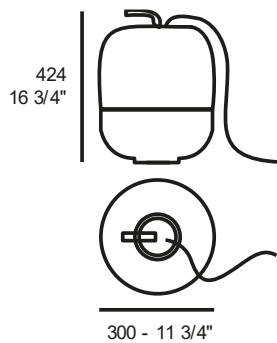

GONG T3

LED E27

dimmer on cable

glossy glass diffuser

WHITE - WHITE INSIDE

SILVER METALIZED

GOLDEN COPPER METALIZED

GLORY ROSE METALIZED

GOLD LEAF

structure

white fabric cable

red fabric cable

€ VATEXCL.

	<i>structure</i>	<i>white fabric cable</i>	<i>red fabric cable</i>	€ VATEXCL.
WHITE - WHITE INSIDE	MATT WHITE	1A64000413001	1A64000213001	650,00
SILVER METALIZED	MATT BLACK	—	1A64000213571	900,00
GOLDEN COPPER METALIZED	MATT BLACK	—	1A64000213570	900,00
GLORY ROSE METALIZED	MATT WHITE	1A64000413599	—	900,00
GOLD LEAF	MATT WHITE	1A64000413098	—	700,00