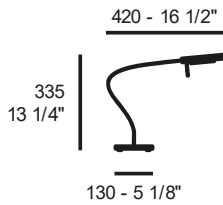

PARAPH T1

LED 6W - 3000K (610lm)

dimmer on cable

T1
Painted aluminium structure, pivoting 360°
MATT BLACK

€ VATEXCL.

1A33000113500

495,00

T1 DIMM
Painted aluminium structure, pivoting 360°
MATT BLACK

€ VATEXCL.

1A33000213500

550,00