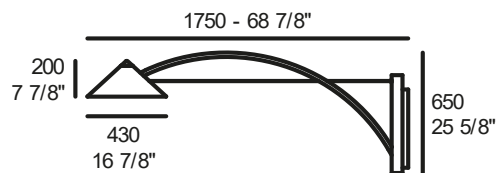

1600,00

VERSION WITH CABLE AND OUTDOOR WIRING AVAILABLE ON REQUEST WITH SURCHARGE

FLYER W5

INDOOR:
LED 38W - 2700/3000K (5000lm)

OUTDOOR:
LED 38W - 2700K (4370lm)

INDOOR
OUTDOOR

Metal painted pivoting 45° structure
Dimmable trailing edge (DALI on request)