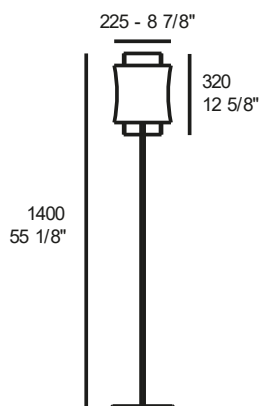

FEZ F1

LED E27

dimmer on cable

Crystal diffuser and outer metal diffuser, chrome structure, black fabric cable

€ VATEXCL.

MATT WHITE METAL DIFFUSER	1D04300110101	970,00
GLOSSY BLACK METAL DIFFUSER	1D04300110105	970,00
COPPER METAL DIFFUSER	1D04300110170	1080,00
GLOSSY BRASS METAL DIFFUSER	1D04300110116	1080,00
MATT SAND METAL DIFFUSER	1D04300110127	990,00

SURCHARGE FOR MATT BLACK STRUCTURE

30,00