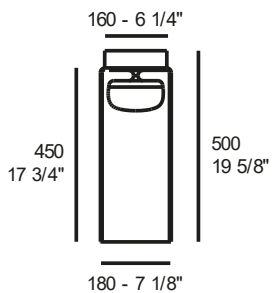

DIVER C5

LED 8,5W - 2700/3000K (1044lm)
Dimmable trailing edge

*Internal diffuser in opal white glass, clear crystal external diffuser,
matt painted or galvanized metal structure*

	K °2700	K °3000	€ VATEXCL.
MATT WHITE	1C72002113001	1C72002213001	671,00
MATT BLACK	1C72002113501	1C72002213501	671,00
GLOSSY BRASS	1C7200211201	1C72002211201	704,00
GLOSSY COPPER	1C72002117001	1C72002217001	704,00

DALI DIMMABLE LED VERSION AVAILABLE ON REQUEST

+98,00