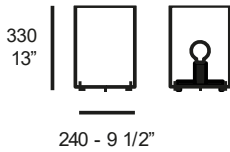

CPL T1

LED E27

5,2 Kg 0,078 m³ 2

mm 1950

glass diffuser, *dimmer on cable*

structure

structure

€ VATEXCL.

OPAL WHITE

CHROME 1084000110101

BRUSHED NICKEL 1084000110201

544,00

CLEAR CRYSTAL

CHROME 1084000110120

BRUSHED NICKEL 1084000110220

544,00