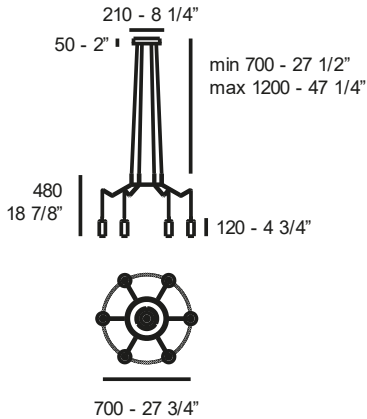

CHAN BT6

LED 6x4,2W - 2700K (1800lm)

Dimmable trailing edge

8,3 kg 0,228 m³ 2

Pyrex glass diffuser

white painted steel

€ VATEXCL.

brass galvanized steel

€ VATEXCL.

WHITE

1C03001014501

1718,00

1C03001011201

1828,00

WHITE PAINTED STEEL RING

6101915603000

49,50