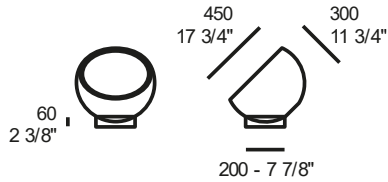

BILUNA F5

3xLED E27

mm 2700

Painted metal shell + internal concave white methacrylate diffuser, dimmer on cable

€ VATEXCL.

GLOSSY WHITE - white fabric cable	1762000714500	990,00
GLOSSY BLACK - black fabric cable	1762000714600	990,00
MATT SAND-BEIGE - black fabric cable	1762000714400	990,00
MATT BLACK - black fabric cable	1762000713500	990,00