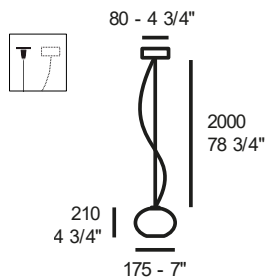

ZERO S1G9

MAX 1x4W LEDG9

glass diffuser

€ VATEXCL.

OPAL WHITE	1423001910101	275,00
LATERAL CEILING ATTACHMENT	6993601400100	22,00