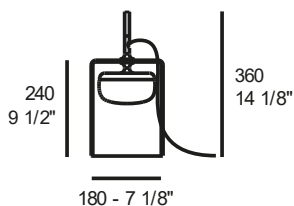

DIVER T1

LED 8,5W - 2700/3000K (1044lm)

dimmer on cable

Internal diffuser in opal white glass, clear crystal external diffuser,
matt painted or galvanized metal structure, cable exit part in chrome, white fabric cable.

	K °2700	K °3000	€ VATEXCL.
MATT WHITE	1C70000113001	1C70000213001	687,50
MATT BLACK	1C70000113501	1C70000213501	687,50
GLOSSY BRASS	1C70000111201	1C70000211201	698,50
GLOSSY COPPER	1C70000117001	1C70000217001	698,50

SURCHARGE FOR BLACK, LIGHT GREY OR BURGUNDY POWER CABLE 16,50

SURCHARGE FOR CABLE EXIT PART MATCHING THE STRUCTURE'S COLOUR 16,50