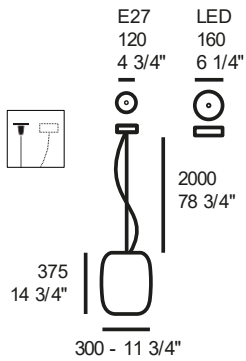

SANTACHIARA S3/LED S3

LED E27
LED 8,5W - 3000K (1044lm)

7,3 kg
0,110 m³

2700K available with a surcharge of 3%

E27 glass diffuser OPAL WHITE	1C13000213001	€ VATEXCL. 490,00
LED – dimmable trailing edge glass diffuser OPAL WHITE	1C13000513001	€ VATEXCL. 740,00
LATERAL CEILING ATTACHMENT	6993601500100	39,60