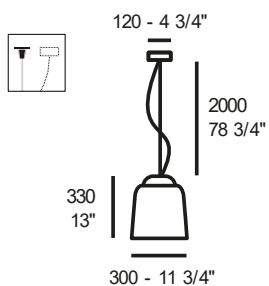

TEODORA GLASS S3

LED E27

Kg 4,1 **m³** 0,070 **l**

opal white glass diffuser with upper element in painted metal

€ VATEXCL.

GLOSSY BLACK	1B23000714601	490,00
MATT SAND-BEIGE	1B23000714401	490,00
LIGHT BLUE	1B23000714201	490,00
LATERAL CEILING ATTACHMENT	6993601500100	39,60