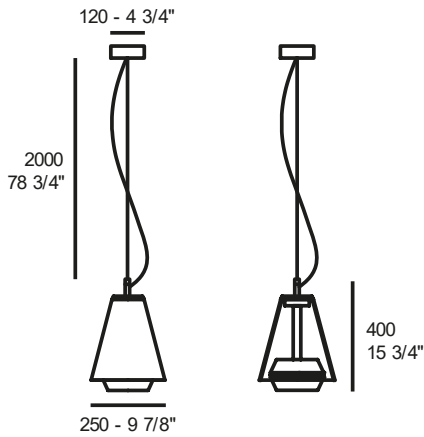

SHUTTLE S3

LED 6,3W + GU10 LED 8W – 3000K (1150lm)
CRI>90

8,5 0,10 1

glass diffuser

metal structure, white fabric cable

metal structure, black fabric cable

€ VATEXCL.

OPAL WHITE

MATT WHITE 1D06200113001

MATT BLACK 1D06200113501

525.00

CLEAR CRYSTAL

MATT WHITE 1D06200113020

MATT BLACK 1D06200113520

500.00