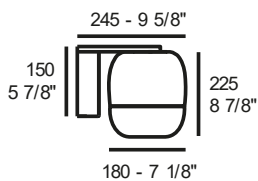

GONG W1/LED W1

MAX 1x6W LED G9

LED 4W - 3000K (720lm)

G9

blown glass diffuser

WHITE / CLEAR

WHITE / CLEAR

WHITE / CLEAR

SILVER METALIZED TRANSMIRROR / CLEAR

GOLDEN COPPER METALIZED TRANSMIRROR / CLEAR

BLACK METALIZED TRANSMIRROR / CLEAR

GLORY ROSE METALIZED TRANSMIRROR / CLEAR

GOLD LEAF / CLEAR

metal structure

€ VATEXCL.

	<i>metal structure</i>		€ VATEXCL.
WHITE / CLEAR	MATT WHITE	1C40000113001	485,00
WHITE / CLEAR	CHROME	1C40000110101	532,50
WHITE / CLEAR	HERITAGE BRASS	1C40000111201	532,50
SILVER METALIZED TRANSMIRROR / CLEAR	MATT WHITE	1C40000113071	543,50
GOLDEN COPPER METALIZED TRANSMIRROR / CLEAR	MATT WHITE	1C40000113070	543,50
BLACK METALIZED TRANSMIRROR / CLEAR	HERITAGE BRASS	1C40000111205	585,50
GLORY ROSE METALIZED TRANSMIRROR / CLEAR	MATT WHITE	1C40000113099	543,50
GOLD LEAF / CLEAR	MATT WHITE	1C40000113098	485,00

LED - dimmable trailing edge

blown glass diffuser

WHITE / CLEAR

WHITE / CLEAR

WHITE / CLEAR

GOLD LEAF / CLEAR

metal structure

€ VATEXCL.

	<i>metal structure</i>		€ VATEXCL.
WHITE / CLEAR	MATT WHITE	1C40000213001	599,50
WHITE / CLEAR	CHROME	1C40000210101	631,50
WHITE / CLEAR	HERITAGE BRASS	1C40000211201	631,50
GOLD LEAF / CLEAR	MATT WHITE	1C40000213098	599,50