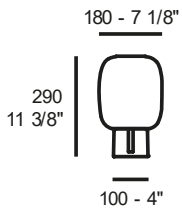

SANTACHIARA T1

LED E14 – min 4W

kg 2,0 m³ 0,041 l

mm 1750

blown glass diffuser with ash wood base - touch dimmer sensor - white fabric cable

€ VATEXCL.

OPAL WHITE

1C15000115401