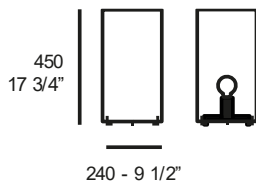

CPL T3

LED E27

5,0 Kg 0,091 m³ 2

mm 1950

glass diffuser, *dimmer on cable*

structure

structure

€ VATEXCL.

OPAL WHITE

CHROME 1084000210101

BRUSHED NICKEL 1084000210201

599,00

CLEAR CRYSTAL

CHROME 1084000210120

BRUSHED NICKEL 1084000210220

599,00