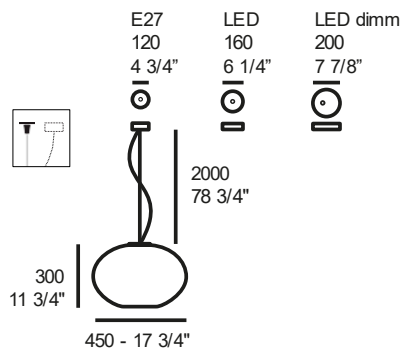

ZERO S7/LED S7

	LED E27 LED 8,5W - 3000K (1044lm)							
						8,0	0,132	

2700K available with a surcharge of 3%

E27 glass diffuser			€ VATEXCL.
OPAL WHITE	1423002210101		500,00
LED – dimmable trailing edge glass diffuser			€ VATEXCL.
OPAL WHITE	1643000810101		800,00
LED DIMM (Dali/DSI - SwitchDIM - 1...10V - 0...10V) glass diffuser			€ VATEXCL.
OPAL WHITE	1643001110101		860,00
LATERAL CEILING ATTACHMENT	6993601500100		39,60