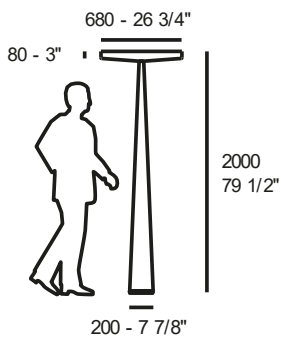

EQUILIBRE LED F3 - UPLIGHT

LED 54W – 3000K (9280lm)

dimmer on cable

2700K available with a surcharge of 3%

LED F3 (internal fixing base included) – dimmable trailing edge

matt painted polypropylene and aluminium

MATT WHITE (RAL 9003)

MATT BLACK (RAL 9011)

€ VATEXCL.

1515000113000

1500,00

1515000113500

1500,00

ON REQUEST - kit with 2 internal weights (23,2 kg total)

6134500100000

297,00