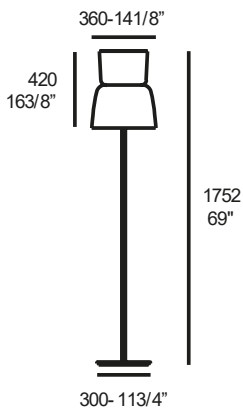

BLOOM F5

LED E27 + MAX 2x6W LED G9

E27+G9
two glass diffusers, matt white metal structure, dimmer on black fabric cable

€ VATEXCL.

glass diffuser

OPAL WHITE	1A43002113001	1550,00