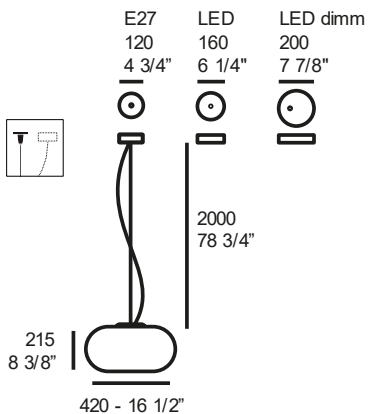

OVER S5/LED S5

	LED E27 LED 8,5W - 3000K (1044lm)	CE F IP20 Dimmable			
			6,1	0,083	

2700K available with a surcharge of 3%

E27 glass diffuser			€ VATEXCL.
OPAL WHITE	1303001110101		500,00
LED – dimmable trailing edge glass diffuser			€ VATEXCL.
OPAL WHITE	1303000710101		780,00
LED DIMM (Dali/DSI - SwitchDIM - 1...10V - 0...10V) glass diffuser			€ VATEXCL.
OPAL WHITE	1303000910101		840,00
LATERAL CEILING ATTACHMENT	6993601500100		39,60