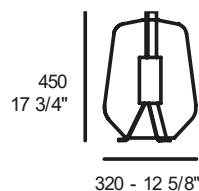

HANDLE FABRIC INCLUDED

SURCHARGE FOR BLACK, LIGHT GREY OR BURGUNDY POWER CABLE

16,50

LUISA T3

LED 13W - 2700K (1080lm)

dimmer on cable

Blown glass diffuser, MATT WHITE PAINTED METAL STRUCTURE with white cable