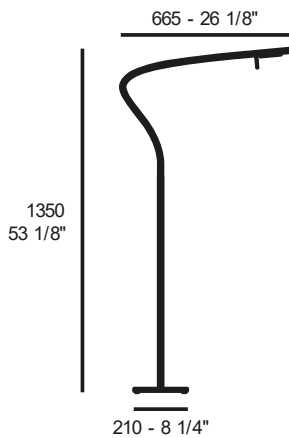

PARAPH F3

LED 6W - 3000K (610lm)

Dimmer on cable

F3
painted aluminium structure, pivoting 360°
MATT BLACK

1A32000113500 € VATEXCL. **790,00**

F3 DIMM
painted aluminium structure, pivoting 360°
MATT BLACK

1A32000213500 € VATEXCL. **850,00**