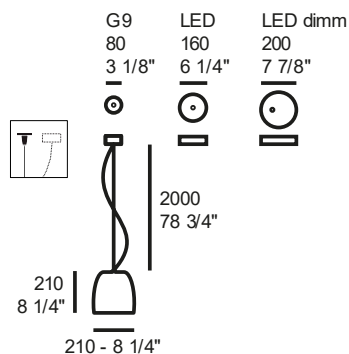

NOTTE S1/LED S1

MAX 1x6W LED G9
LED 4,8W - 3000K (720lm)

2700K available with a surcharge of 3%

G9 glass diffuser

		€ VATEXCL.
OPAL WHITE	1283001410101	357,50
GLOSSY BLACK / WHITE INSIDE	1283001410124	423,50
GLOSSY BLACK / GOLD LEAF INSIDE	1283001410159	423,50
MIRROR / WHITE INSIDE	1283001410110	478,50
COPPER / WHITE INSIDE	1283001410170	478,50
TRANSPARENT / GOLD LEAF INSIDE	1283001410198	434,50

LED – dimmable trailing edge glass diffuser

		€ VATEXCL.
OPAL WHITE	1623002210101	495,00
GLOSSY BLACK / WHITE INSIDE	1623002210124	561,00
GLOSSY BLACK / GOLD LEAF INSIDE	1623002210159	561,00
MIRROR / WHITE INSIDE	1623002210110	616,00
COPPER / WHITE INSIDE	1623002210170	616,00
TRANSPARENT / GOLD LEAF INSIDE	1623002210198	550,00

LED DIMM (Dali/DSI - SwitchDIM - 1...10V - 0...10V) glass diffuser

		€ VATEXCL.
OPAL WHITE	1623002310101	539,00
GLOSSY BLACK / WHITE INSIDE	1623002310124	550,00
GLOSSY BLACK / GOLD LEAF INSIDE	1623002310159	649,00
MIRROR / WHITE INSIDE	1623002310110	660,00
COPPER / WHITE INSIDE	1623002310170	654,50
TRANSPARENT / GOLD LEAF INSIDE	1623002310198	605,00

LATERAL CEILING ATTACHMENT	6993601500100	39,60