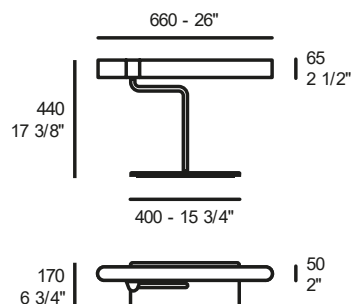

TECA SUPERNATURAL T1

LED 16W - 3000K (2600lm)

11,0 0,135

Touch switch on wooden diffuser

mm 2430

2700K available with a surcharge of 3%

varnished wooden diffuser and base

€ VATEXCL.

NATURAL ASH

1484000815400

825,00