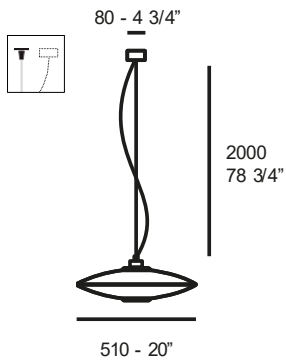

EXTRA S1

LED E27

6,5 Kg 0,09 m³ 2

double glass diffusers + white pyrex inner filter

€ VATEXCL.

OPAL WHITE	1143000710101	645,00
OPAL WHITE / MIRROR	1143000710107	695,00
LATERAL CEILING ATTACHMENT	6993601500100	39,60