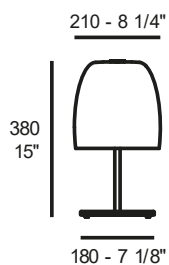

NOTTE T1

LED G9

ATTENTION: ONLY LED

dimmer on cable

mm 1750

blown glass diffuser, white fabric cable

metal structure

€ VATEXCL.

OPAL WHITE

MATT WHITE

1284000313001

390,00

OPAL WHITE

HERITAGE BRASS

1284000311201

420,00