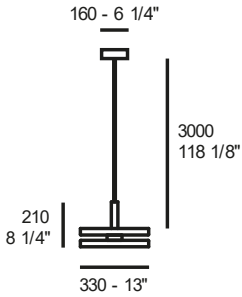

Led Machine

DESIGN BY
SERGIO PRANDINA 2017

PATENT PENDING

LED MACHINE S3

LED 14,2W + LED 14,2W - 3000K
(2485lm + 2485lm)

Dimmable trailing edge

2700K available with a surcharge of 3%

methacrylate diffuser

*matt white painted metal,
white fabric-covered power cable*

*matt black painted metal,
black fabric-covered power cable* € VATEXCL.

OPAL WHITE

1C33000113031

1C33000113505

1150,00