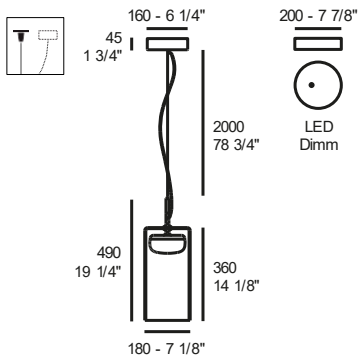

DIVER S3

LED 8,5W - 2700/3000K (1044lm)

S3 – dimmable trailing edge

Internal diffuser in opal white glass, clear crystal external diffuser, matt painted or galvanized metal structure, cable exit part in chrome.

	K °2700	K °3000	€ VAT EXCL.
MATT WHITE	1C71001113001	1C71001213001	770,00
MATT BLACK	1C71001113501	1C71001213501	770,00
GLOSSY BRASS	1C71001111201	1C71001211201	786,50
GLOSSY COPPER	1C71001117001	1C71001217001	786,50

S3 DIMM (Dali/DSI - SwitchDIM - 1...10V - 0...10V)

Internal diffuser in opal white glass, clear crystal external diffuser, matt painted or galvanized metal structure, cable exit part in chrome.

	K °2700	K °3000	€ VAT EXCL.
MATT WHITE	1C75001113001	1C75001213001	803,00
MATT BLACK	1C75001113501	1C75001213501	803,00
GLOSSY BRASS	1C75001111201	1C75001211201	819,50
GLOSSY COPPER	1C75001117001	1C75001217001	819,50

SURCHARGE FOR CABLE EXIT PART MATCHING THE STRUCTURE'S COLOUR

16,50

LATERAL CEILING ATTACHMENT

6993601500100

39,60