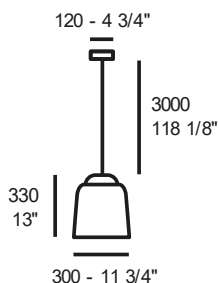

TEODORA S3

LED E27

4,3 0,071

*painted metal diffuser
with upper element in sandblasted glass*

*self-supporting cable
with covering in red fabric*

*self-supporting cable
with covering in black fabric*

€ VAT EXCL.

GLOSSY WHITE	1B23000313657	1B23000313557	540,00
GLOSSY BLACK / WHITE INSIDE	1B23000313624	1B23000313524	540,00
MATT BLACK / WHITE INSIDE	1B23000313605	1B23000313505	540,00
MATT SAND-BEIGE / WHITE INSIDE	1B23000313627	1B23000313527	540,00
LIGHT BLUE / WHITE INSIDE	1B23000313642	1B23000313542	540,00
GLOSSY BLACK / GOLD LEAF INSIDE	1B23000313659	1B23000313559	580,00
ON REQUEST - self supporting kit for lateral ceiling attachment		6993601703000	31,90