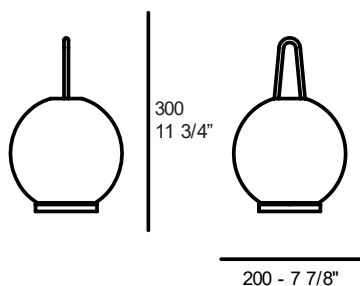

CAPITAN DA MAR T1

LED 5W - 3000K (720lm)

mm 2500

2700K available with a surcharge of 3%

T1 – dimmable

clear crystal diffuser, painted or galvanized metal structure, dimmer on fabric cable

€ VATEXCL.

MATT WHITE WITH WHITE FABRIC CABLE	1D09100113000	325,00
MATT BLACK WITH BLACK FABRIC CABLE	1D09100113500	325,00
MATT LAGOON WITH WHITE FABRIC CABLE	1D09100115500	325,00
LUXURY GOLD WITH BLACK FABRIC CABLE	1D09100110500	335,00