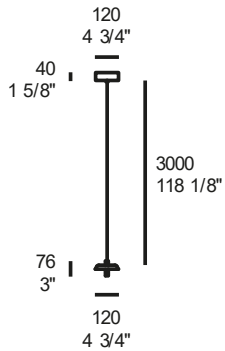

LONGER CABLES TO BE QUOTED SEPARATELY

EXAMPLES OF GONG MINI COMPOSITIONS

Landing

DESIGN BY
SERGIO PRANDINA 2017

PATENT PENDING

LANDING S1

LED 4,8W - 3000K (720lm)

Dimmable trailing edge