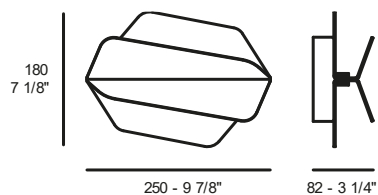

DOLOMITE W1

LED 8W – 3000K (1000lm)
CRI>90

Matt painted metal diffuser, up&down light

€ VATEXCL.

WHITE OUTSIDE – WHITE INSIDE – suitable also for outdoor (IP55)

1D03000113001

140,00

WHITE OUTSIDE – GOLD LEAF INSIDE

1D03000113098

160,00