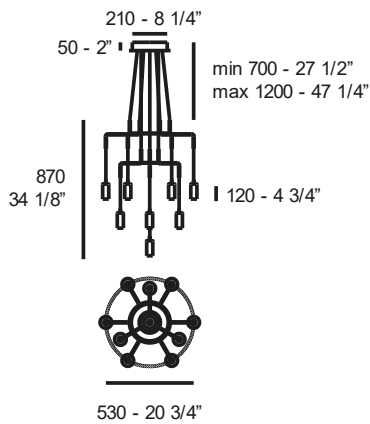

CHAN AT6+AT3+T1

LED 10x4,2W - 2700K (3000lm)
Dimmable trailing edge

Kg 11,3 **m³** 0,337 **3**

Pyrex glass diffuser

white painted steel

€ VATEXCL.

brass galvanized steel

€ VATEXCL.

WHITE

1C03001614501

2559,50

1C03001611201

2669,50

WHITE PAINTED STEEL RING

6101915603000

49,50