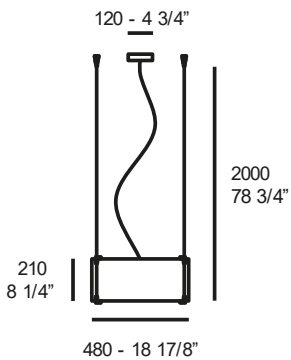

CPL S7

3xLED E27

glass diffuser

structure

structure

€ VATEXCL.

OPAL WHITE

CHROME

1083000510101

BRUSHED NICKEL

1083000510201

1200,00

OPAL RED

CHROME

1083000510106

BRUSHED NICKEL

1083000510206

1200,00

MIRROR

CHROME

1083000510107

BRUSHED NICKEL

1083000510207

1300,00

COPPER

CHROME

1083000510170

BRUSHED NICKEL

1083000510270

1300,00