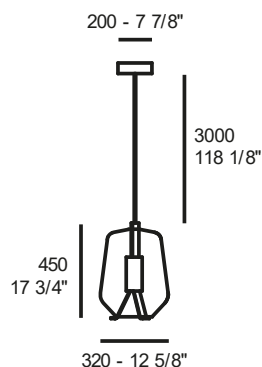

LUISA S3 DIMM (Dali/DSI - SwitchDIM - 1...10V - 0...10V)

LED 13W - 2700K (1080lm)

Blown glass diffuser, MATT WHITE PAINTED METAL STRUCTURE with white cable

€ VATEXCL.

CLEAR	1C51000713020	1160,50
GLOSSY WHITE	1C51000713001	1210,00
GLOSSY SMOKED GREY	1C51000713026	1325,50
SILVER METALIZED TRANSMIRROR	1C51000713007	1303,50
GLORY ROSE METALIZED	1C51000713099	1325,50

Blown glass diffuser, CHROME METAL STRUCTURE with white cable

€ VATEXCL.

CLEAR	1C51000710120	1248,50
GLOSSY WHITE	1C51000710101	1298,00
GLOSSY SMOKED GREY	1C51000710126	1413,50
SILVER METALIZED TRANSMIRROR	1C51000710107	1391,50
GLORY ROSE METALIZED	1C51000710199	1413,50

Blown glass diffuser, HERITAGE BRASS METAL STRUCTURE with white cable

€ VATEXCL.

CLEAR	1C51000711220	1248,50
GLOSSY WHITE	1C51000711201	1298,00
GLOSSY SMOKED GREY	1C51000711226	1413,50
SILVER METALIZED TRANSMIRROR	1C51000711207	1391,50
GLORY ROSE METALIZED	1C51000711299	1413,50

Blown glass diffuser, MATT BLACK PAINTED METAL STRUCTURE with white cable

€ VATEXCL.

CLEAR	1C51000713520	1160,50
GLOSSY WHITE	1C51000713501	1210,00
GLOSSY SMOKED GREY	1C51000713526	1325,50
SILVER METALIZED TRANSMIRROR	1C51000713507	1303,50
GLORY ROSE METALIZED	1C51000713599	1325,50

Blown glass diffuser, NICKEL METAL STRUCTURE with white cable

€ VATEXCL.

CLEAR	1C51000710420	1248,50
GLOSSY WHITE	1C51000710401	1298,00
GLOSSY SMOKED GREY	1C51000710426	1413,50
SILVER METALIZED TRANSMIRROR	1C51000710407	1391,50
GLORY ROSE METALIZED	1C51000710499	1413,50