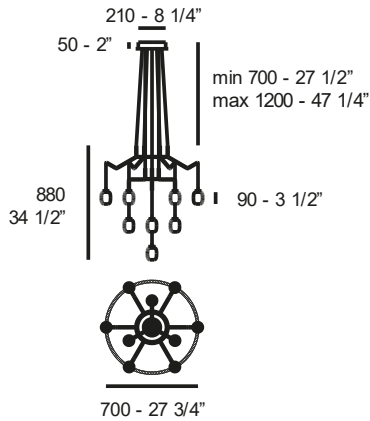

CHAN BR6+AR3+R1

MAX 10x20W HSGT G4

Kg 11,3 **m³** 0,337 **3**

Pyrex glass diffuser

white painted steel

€ VATEXCL.

brass galvanized steel

€ VATEXCL.

WHITE

1C03001414501

2504,50

1C03001411201

2614,50

WHITE PAINTED STEEL RING

6101915603000

49,50