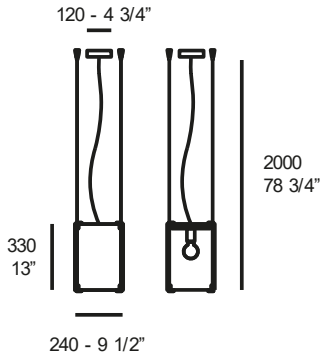

CPL S1

LED E27

glass diffuser

structure

structure

€ VATEXCL.

OPAL WHITE

CHROME

1083000110101

BRUSHED NICKEL

1083000110201

660,00

CLEAR CRYSTAL

CHROME

1083000110120

BRUSHED NICKEL

1083000110220

690,00