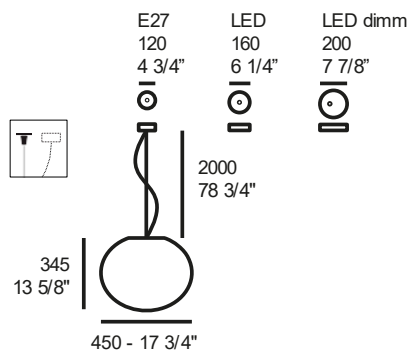

ZERODIECI S7/LED S7

LED E27
LED 8,5W - 3000K (1044lm)

2700K available with a surcharge of 3%

E27

glass diffuser

OPAL WHITE

1983001813001

€ VATEXCL.

520,00

LED – dimmable trailing edge

glass diffuser

OPAL WHITE

1983001113001

€ VATEXCL.

790,00

LED DIMM (Dali/DSI - SwitchDIM - 1...10V - 0...10V)

glass diffuser

OPAL WHITE

1983001413001

€ VATEXCL.

860,00

LATERAL CEILING ATTACHMENT

6993601500100

39,60