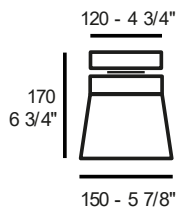

FINLAND C1

LED E27

Painted glass diffuser

metal ceiling rose

€ VATEXCL.

WHITE

CHROME

1151000110101

275,00