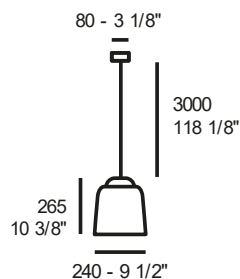

TEODORA S1

LED E27

3,0 0,04

*painted metal diffuser
with upper element in sandblasted glass*

*self-supporting cable
with covering in red fabric*

*self-supporting cable
with covering in black fabric*

€ VAT EXCL.

GLOSSY WHITE	1B23000213657	1B23000213557	400,00
GLOSSY BLACK / WHITE INSIDE	1B23000213624	1B23000213524	400,00
MATT BLACK / WHITE INSIDE	1B23000213605	1B23000213505	400,00
MATT SAND-BEIGE / WHITE INSIDE	1B23000213627	1B23000213527	400,00
LIGHT BLUE / WHITE INSIDE	1B23000213642	1B23000213542	400,00
GLOSSY BLACK / GOLD LEAF INSIDE	1B23000213659	1B23000213559	440,00
ON REQUEST - self supporting kit for lateral ceiling attachment		6993601703000	31,90