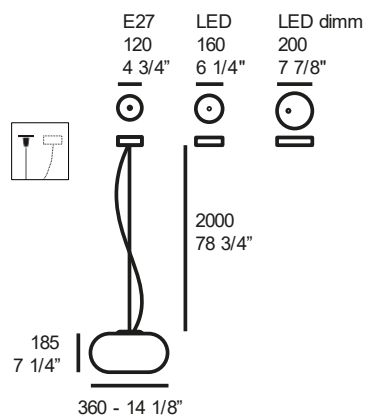

OVER S3/LED S3

	LED E27 LED 8,5W - 3000K (1044lm)	CE F IP20 Dimmable			
			5,2	0,057	

2700K available with a surcharge of 3%

E27 glass diffuser			€ VATEXCL.
OPAL WHITE	1303001010101		420,00
LED – dimmable trailing edge glass diffuser			€ VATEXCL.
OPAL WHITE	1303000610101		715,00
LED DIMM (Dali/DSI - SwitchDIM - 1...10V - 0...10V) glass diffuser			€ VATEXCL.
OPAL WHITE	1303000810101		795,00
LATERAL CEILING ATTACHMENT	6993601500100		39,60