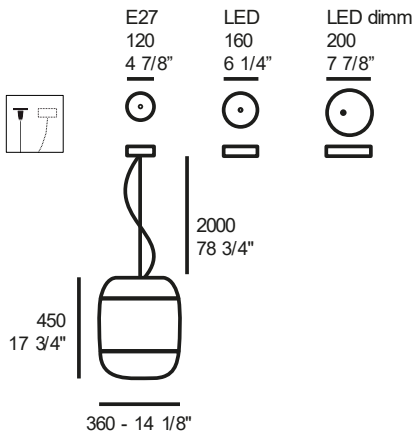

GONG S5/LED S5

LED E27
LED 13,2W - 3000K (1417lm)

8,0
0,163

2700K available with a surcharge of 3%

E27

glossy glass diffuser

€ VATEXCL.

WHITE / WHITE - WHITE INSIDE	1A63004013041	925,00
BLACK / BLACK - WHITE INSIDE	1A63004013005	935,00
SILVER METALIZED	1A63005313071	1299,00
GOLDEN COPPER METALIZED	1A63005313070	1299,00
GLORY ROSE METALIZED	1A63004013099	1299,00
GOLD LEAF	1A63004013098	975,00

LED – dimmable trailing edge

glossy glass diffuser

€ VATEXCL.

WHITE / WHITE - WHITE INSIDE	1A63003513041	1100,00
BLACK / BLACK - WHITE INSIDE	1A63003513005	1155,00
SILVER METALIZED	1A63005413071	1424,50
GOLDEN COPPER METALIZED	1A63005413070	1424,50
GLORY ROSE METALIZED	1A63003513099	1424,50
GOLD LEAF	1A63003513098	1265,00

LED DIMM (Dali/DSI - SwitchDIM - 1...10V - 0...10V)

glossy glass diffuser

€ VATEXCL.

WHITE / WHITE - WHITE INSIDE	1A63003713041	1210,00
BLACK / BLACK - WHITE INSIDE	1A63003713005	1256,00
SILVER METALIZED	1A63005513071	1441,00
GOLDEN COPPER METALIZED	1A63005513070	1441,00
GLORY ROSE METALIZED	1A63003713099	1441,00
GOLD LEAF	1A63003713098	1320,00

LATERAL CEILING ATTACHMENT	6993601500100	39,60