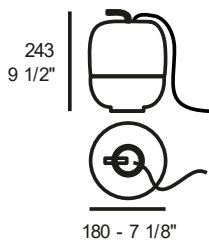

GONG T1

LED G9

dimmer on cable

glossy glass diffuser

WHITE with white fabric cable

SILVER METALIZED TRANSMIRROR with black fabric cable

GOLDEN COPPER METALIZED TRANSMIRROR with black fabric cable

GLORY ROSE METALIZED TRANSMIRROR with black fabric cable

GOLD LEAF with black fabric cable

structure

€ VATEXCL.

	<i>structure</i>		€ VATEXCL.
WHITE with white fabric cable	MATT WHITE	1A64000113001	450,00
SILVER METALIZED TRANSMIRROR with black fabric cable	MATT BLACK	1A64000113571	520,00
GOLDEN COPPER METALIZED TRANSMIRROR with black fabric cable	MATT BLACK	1A64000113570	520,00
GLORY ROSE METALIZED TRANSMIRROR with black fabric cable	MATT BLACK	1A64000113599	520,00
GOLD LEAF with black fabric cable	MATT BLACK	1A64000113598	490,00