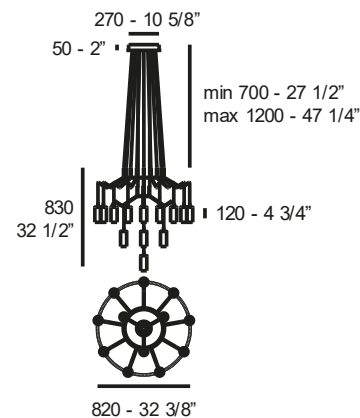

CHAN BT9+BT3+T1

LED 13x4,2W - 2700K (3900lm)

Dimmable trailing edge

Pyrex glass diffuser

white painted steel

€ VATEXCL.

brass galvanized steel

€ VATEXCL.

WHITE

1C03002414501

3351,50

1C03002411201

3516,50

WHITE PAINTED STEEL RING

6101915903000

49,50