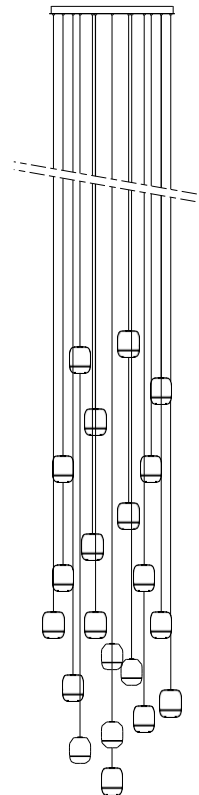

EXAMPLES OF GONG MINI COMPOSITIONS