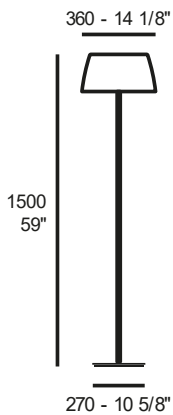

GINGER F30

2xLED E27

11,9 kg 0,158 m³ 3

dimmer on cable

mm 2610

polyethylene diffuser, white fabric cable

structure

€ VATEXCL.

OPAL WHITE

MATT WHITE

1902001313000

550,00