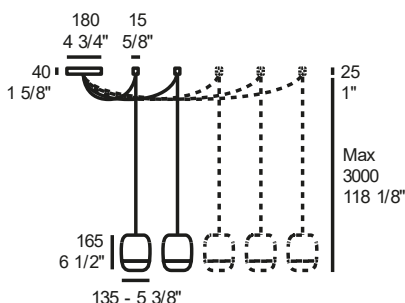

GONG MINI 2L-5L/LED 2L-5L

MAX 1x20W G4

LED 4,2W - 2700K (300lm)

Black rubber cable

3000K available with a surcharge of 5%

G4

glossy glass diffuser

	structure	2 LAMPS	€ VATEXCL.	ADDITIONAL LAMP (MAX 5 LAMPS ALTOGETHER)	€ VATEXCL.
WHITE / CLEAR	ANODIZED ALUMINIUM	1A63001013001	785,00	2A62000110001	308,00
SILVER METALIZED TRANSMIRROR / CLEAR	ANODIZED ALUMINIUM	1A63001013071	945,00	2A62000110071	385,00
GOLDEN COPPER METALIZED TRANSMIRROR / CLEAR	ANODIZED ALUMINIUM	1A63001013070	945,00	2A62000110070	385,00
BLACK METALIZED TRANSMIRROR / CLEAR	ANODIZED ALUMINIUM	1A63001013005	945,00	2A62000110005	385,00
GLORY ROSE METALIZED TRANSMIRROR / CLEAR	ANODIZED ALUMINIUM	1A63001013099	945,00	2A62000110099	385,00
GOLD LEAF / CLEAR	ANODIZED ALUMINIUM	1A63001013098	865,00	2A62000110098	335,50

UP TO 5 SUSPENSIONS: TO BE QUOTED ON REQUEST

LED - dimmable trailing edge

glossy glass diffuser

	painting metal structure	2 LAMPS	€ VATEXCL.	ADDITIONAL LAMP (MAX 5 LAMPS ALTOGETHER)	€ VATEXCL.
WHITE / CLEAR	MATT WHITE	1A63002313001	1030,00	2A62000810001	423,50
SILVER METALIZED TRANSMIRROR / CLEAR	MATT SILVER	1A63002313071	1165,00	2A62000810071	495,00
GOLDEN COPPER METALIZED TRANSMIRROR / CLEAR	MATT SILVER	1A63002313070	1165,00	2A62000810070	495,00
BLACK METALIZED TRANSMIRROR / CLEAR	MATT SILVER	1A63002313005	1165,00	2A62000810005	495,00
GLORY ROSE METALIZED TRANSMIRROR / CLEAR	MATT SILVER	1A63002313099	1165,00	2A62000810099	495,00
GOLD LEAF / CLEAR	MATT SILVER	1A63002313098	1070,00	2A62000810098	445,50

UP TO 5 SUSPENSIONS: TO BE QUOTED ON REQUEST