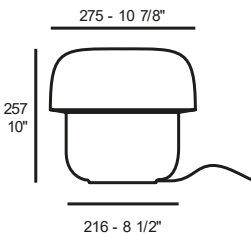

MICO T3

LED E27

4,8 **0,07**

dimmer on cable

mm 2000

glass diffuser, white fabric cable

€ VATEXCL.

OPAL WHITE

1B44000213001

320,00