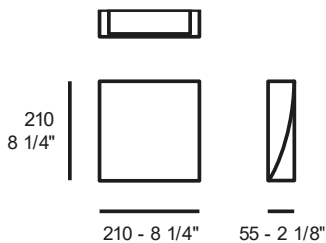

LED 15,3W - 3000K (1800lm)

2700K available with a surcharge of 3%

Painted polyurethane body -- dimmable trailing edge

€ VATEXCL.

MATT WHITE	1995000913001	275,00
GLOSSY WHITE	1995000914501	275,00

LEMBO LED WW1