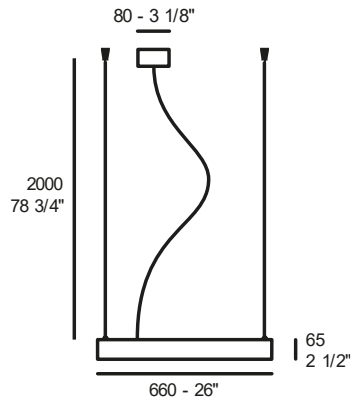

TECA SUPERNATURAL S1

LED 16W - 3000K (2600lm)

2,5 0,022

2700K available with a surcharge of 3%

varnished wooden diffuser

€ VATEXCL.

NATURAL ASH

1483005415400

450,00

DIMMABLE LED VERSION AVAILABLE ON REQUEST