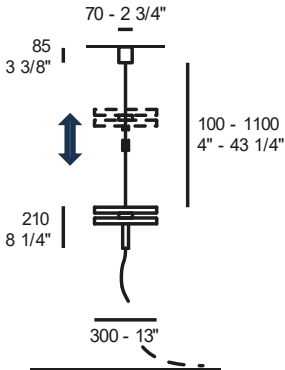

*matt white painted metal,
white fabric-covered power cable*

*matt black painted metal,
black fabric-covered power cable* € VATEXCL.

OPAL WHITE

1C33000113031

1C33000113505

1150,00

LED MACHINE S30

LED 14,2W + LED 14,2W - 3000K
(2485lm + 2485lm)