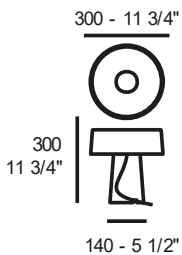

GLAM SMALL T3

LED MAX 6W LED G9

dimmer on cable

base / glass diffuser + transparent power cable

€ VATEXCL.

CLEAR / OPAL WHITE	1884000210001	595,90
CLEAR / OPAL RED	1884000210006	595,00