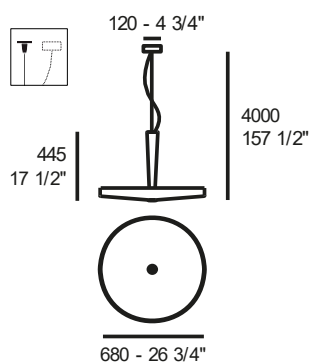

LATERAL CEILING ATTACHMENT

6993601500100

39,60

EQUILIBRE LED S33 – TOTAL LIGHT DIFFUSION

LED 33W - 3000K (5400lm)

7,0 0,312

2700K available with a surcharge of 3%

LED 33 – dimmable trailing edge