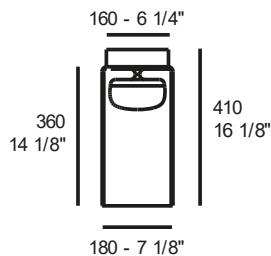

DIVER C3

LED 8,5W - 2700/3000K (1044lm)

Dimmable trailing edge

Internal diffuser in opal white glass, clear crystal external diffuser, matt painted or galvanized metal structure

	K °2700	K °3000	€ VATEXCL.
MATT WHITE	1C72001113001	1C72001213001	660,00
MATT BLACK	1C72001113501	1C72001213501	660,00
GLOSSY BRASS	1C72001111201	1C72001211201	693,00
GLOSSY COPPER	1C72001117001	1C72001217001	693,00

DALI DIMMABLE LED VERSION AVAILABLE ON REQUEST

+98,00