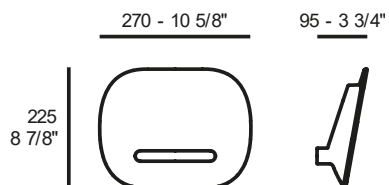

MOONLIGHT W1

LED 8W - 3000K (1440lm)

Dimmable trailing edge

2700K available with a surcharge of 3%

ceramic diffuser made in Bassano

€ VATEXCL.

GLAZED WHITE

1C61000113001

340,00

RAW TO BE PAINTED

1C61000113000

320,00

MOTION SENSOR AVAILABLE ON REQUEST