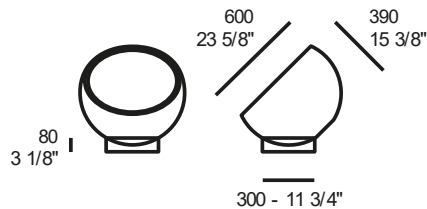

BILUNA F7

LED 30W - 3000K (3200lm)

mm 2500

LED

Painted polypropylene shell + internal concave white methacrylate diffuser
Dimmer on cable

€ VATEXCL.

GLOSSY WHITE - white fabric cable	1764001114500	1450,00
GLOSSY BLACK - black fabric cable	1764001114600	1450,00
MATT SAND-BEIGE - black fabric cable	1764001114400	1450,00
MATT BLACK - black fabric cable	1764001113500	1450,00