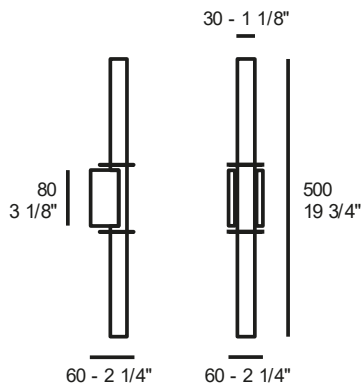

LED 30,6W - 3000K (3600lm)

2700K available with a surcharge of 3%

Painted polyurethane body – dimmable trailing edge

€ VATEXCL.

MATT WHITE	1995000613001	305,00
GLOSSY WHITE	1995000614501	305,00

LIN W1

crystal support
CLEAR CRYSTAL