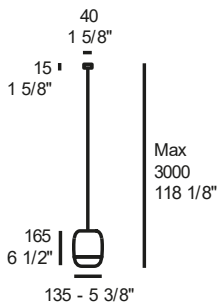

GONG MINI CANOPY S1/LED S1

MAX 1x20W G4

LED 4,2W - 2700K (300lm)

Black rubber cable

3000K available with a surcharge of 5%

G4

glossy glass diffuser

	structure		€ VATEXCL.
WHITE / CLEAR	ANODIZED ALUMINIUM	1A63000710001	335,00
SILVER METALIZED TRANSMIRROR / CLEAR	ANODIZED ALUMINIUM	1A63000710071	430,00
GOLDEN COPPER METALIZED TRANSMIRROR / CLEAR	ANODIZED ALUMINIUM	1A63000710070	430,00
BLACK METALIZED TRANSMIRROR / CLEAR	ANODIZED ALUMINIUM	1A63000710005	430,00
GLORY ROSE METALIZED TRANSMIRROR / CLEAR	ANODIZED ALUMINIUM	1A63000710099	430,00
GOLD LEAF / CLEAR	ANODIZED ALUMINIUM	1A63000710098	375,00
ON REQUEST - transformer		6303401400000	64,90

LED - dimmable trailing edge

glossy glass diffuser

	structure		€ VATEXCL.
WHITE / CLEAR	MATT WHITE	1A63002113001	470,00
SILVER METALIZED TRANSMIRROR / CLERA	MATT SILVER	1A63002113071	555,00
GOLDEN COPPER METALIZED TRANSMIRROR / CLEAR	MATT SILVER	1A63002113070	555,00
BLACK METALIZED TRANSMIRROR / CLEAR	MATT SILVER	1A63002113005	555,00
GLORY ROSE METALIZED TRANSMIRROR / CLEAR	MATT SILVER	1A63002113099	555,00
GOLD LEAF / CLEAR	MATT SILVER	1A63002113098	505,00

CONVERTER INCLUDED (FOR REMOTE INSTALLATION)