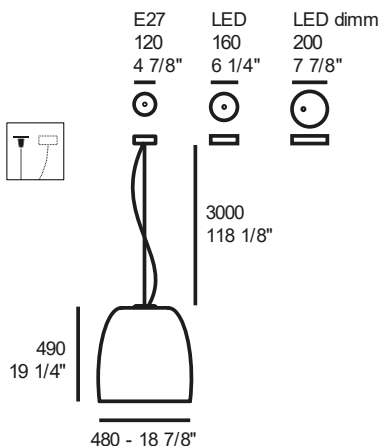

LATERAL CEILING ATTACHMENT

6993601500100

39,60

NOTTE S7/LED S7

 LED E27
LED 14W - 3000K (1417lm)

 **15,0**
 **0,307**

2700K available with a surcharge of 3%

E27