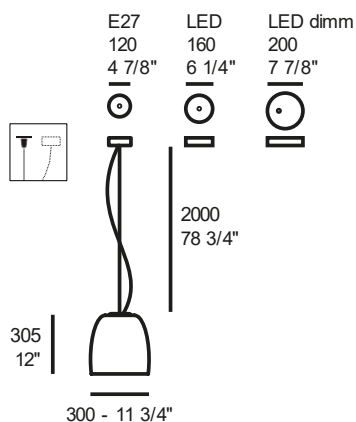

NOTTE S3/LED S3

LED E27
LED 8,5W - 3000K (1044lm)

5,7
0,071

2700K available with a surcharge of 3%

E27
glass diffuser

		€ VATEXCL.
OPAL WHITE	1283001510101	423,50
GLOSSY BLACK / WHITE INSIDE	1283001510124	566,50
GLOSSY BLACK / GOLD LEAF INSIDE	1283001510159	566,50
MIRROR / WHITE INSIDE	1283001510110	654,50
COPPER / WHITE INSIDE	1283001510170	654,50
TRANSPARENT / GOLD LEAF INSIDE	1283001510198	588,50

LED – dimmable trailing edge
glass diffuser

		€ VATEXCL.
OPAL WHITE	1623001410101	698,50
GLOSSY BLACK / WHITE INSIDE	1623001410124	847,00
GLOSSY BLACK / GOLD LEAF INSIDE	1623001410159	847,00
MIRROR / WHITE INSIDE	1623001410110	929,50
COPPER / WHITE INSIDE	1623001410170	929,50
TRANSPARENT / GOLD LEAF INSIDE	1623001410198	858,00

LED DIMM (Dali/DSI - SwitchDIM - 1...10V - 0...10V)
glass diffuser

		€ VATEXCL.
OPAL WHITE	1623001810101	726,00
GLOSSY BLACK / WHITE INSIDE	1623001810124	869,00
GLOSSY BLACK / GOLD LEAF INSIDE	1623001810159	869,00
MIRROR / WHITE INSIDE	1623001810110	957,00
COPPER / WHITE INSIDE	1623001810170	957,00
TRANSPARENT / GOLD LEAF INSIDE	1623001810198	891,00

LATERAL CEILING ATTACHMENT	6993601500100	39,60