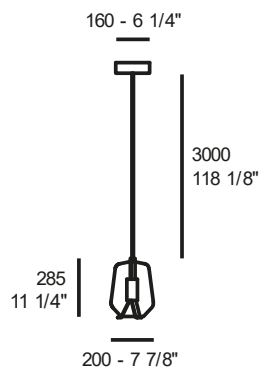

LUISA S1 NO DIMM

LED 8W – 2700K (717lm)
CRI>90

Blown glass diffuser, MATT WHITE PAINTED METAL STRUCTURE with white cable

€ VATEXCL.

CLEAR	1C51000113020	698,50
GLOSSY WHITE	1C51000113001	742,50
GLOSSY SMOKED GREY	1C51000113026	830,50
SILVER METALIZED TRANSMIRROR	1C51000113007	797,50
GLORY ROSE METALIZED	1C51000113099	830,50

Blown glass diffuser, CHROME METAL STRUCTURE with white cable

€ VATEXCL.

CLEAR	1C51000110120	764,50
GLOSSY WHITE	1C51000110101	808,50
GLOSSY SMOKED GREY	1C51000110126	863,50
SILVER METALIZED TRANSMIRROR	1C51000110107	896,50
GLORY ROSE METALIZED	1C51000110199	896,50

Blown glass diffuser, HERITAGE BRASS METAL STRUCTURE with white cable

€ VATEXCL.

CLEAR	1C51000111220	764,50
GLOSSY WHITE	1C51000111201	808,50
GLOSSY SMOKED GREY	1C51000111226	863,50
SILVER METALIZED TRANSMIRROR	1C51000111207	896,50
GLORY ROSE METALIZED	1C51000111299	896,50

Blown glass diffuser, MATT BLACK PAINTED METAL STRUCTURE with white cable

€ VATEXCL.

CLEAR	1C51000113520	698,50
GLOSSY WHITE	1C51000113501	742,50
GLOSSY SMOKED GREY	1C51000113526	830,50
SILVER METALIZED TRANSMIRROR	1C51000113507	797,50
GLORY ROSE METALIZED	1C51000113599	830,50

Blown glass diffuser, NICKEL METAL STRUCTURE with white cable

€ VATEXCL.

CLEAR	1C51000110420	742,50
GLOSSY WHITE	1C51000110401	786,50
GLOSSY SMOKED GREY	1C51000110426	874,50
SILVER METALIZED TRANSMIRROR	1C51000110407	841,50
GLORY ROSE METALIZED	1C51000110499	874,50