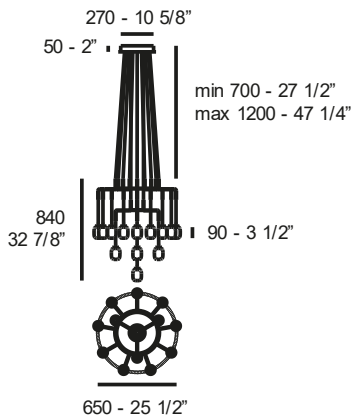

CHAN AR9+AR3+R1

MAX 13x20W HSGT G4

Kg 14,5 **m³** 0,456 **3**

Pyrex glass diffuser

white painted steel

€ VAT EXCL.

brass galvanized steel

€ VAT EXCL.

WHITE

1C03001914501

3280,00

1C03001911201

3445,00

WHITE PAINTED STEEL RING

6101915903000

49,50