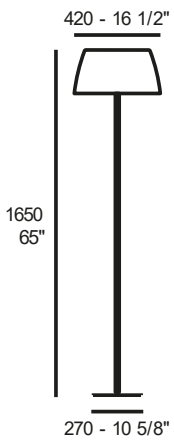

GINGER F50

2xLED E27

13,4 kg 0,191 m³ 3

dimmer on cable

mm 2480

polyethylene diffuser, white fabric cable

structure

€ VATEXCL.

OPAL WHITE

MATT WHITE

1902001413000

590,00