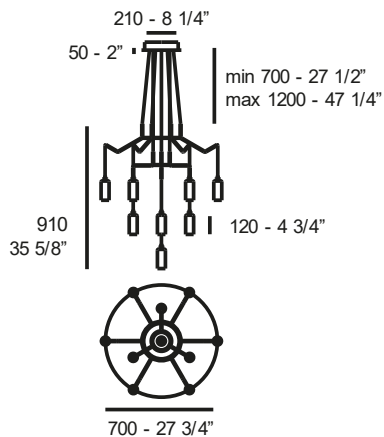

CHAN BT6+AT3+T1

LED 10x4,2W - 2700K (3000lm)
Dimmable trailing edge

Pyrex glass diffuser	white painted steel	€ VATEXCL.	brass galvanized steel	€ VATEXCL.
WHITE	1C03001714501	2559,50	1C03001711201	2669,50
WHITE PAINTED STEEL RING		6101915603000		49,50