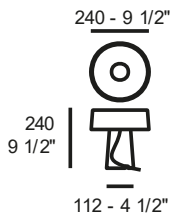

GLAM SMALL T1

LED MAX 6W LED G9

dimmer on cable

base / glass diffuser + transparent power cable

€ VATEXCL.

CLEAR / OPAL WHITE	1884000110001	445,00
CLEAR / OPAL RED	1884000110006	445,00