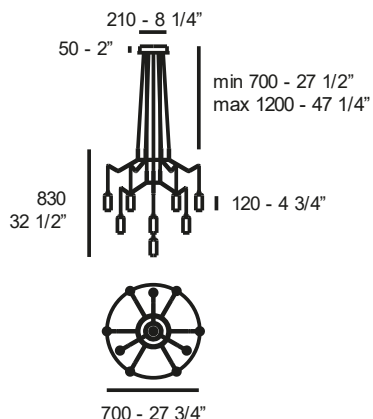

CHAN BT6+BT3+T1

LED 10x4,2W - 2700K (3000lm)
Dimmable trailing edge

Pyrex glass diffuser	white painted steel	€ VATEXCL.	brass galvanized steel	€ VATEXCL.
WHITE	1C03001814501	2559,50	1C03001811201	2669,50
WHITE PAINTED STEEL RING		6101915603000		49,50