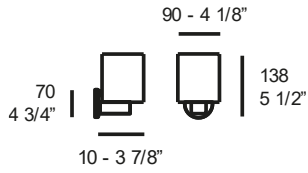

CPL MINI W1

MAX 6W LED G9

glass diffuser

OPAL WHITE
GLOSSY WHITE

structure

MATT WHITE
CHROME

1815000113001
1815000110132

€ VATEXCL.

302,50
302,50