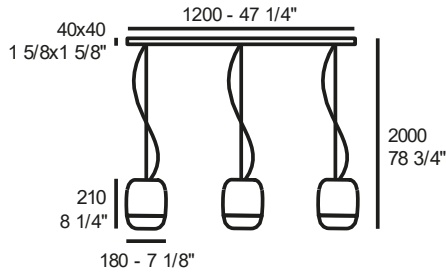

GONG S1 3B/LED 3B

MAX 3x6W LED G9
* LED 4,2W - 2700K (300lm)
o LED 4,8W - 3000K (720lm)

G9

glossy glass diffuser

	<i>metal structure</i>		€ VATEXCL.
WHITE / CLEAR	MATT WHITE	1A63005813001	1512,50
SILVER METALIZED TRANSMIRROR / CLEAR	CHROME	1A63005813071	1754,50
GOLDEN COPPER METALIZED TRANSMIRROR / CLEAR	CHROME	1A63005813070	1754,50
BLACK METALIZED TRANSMIRROR / CLEAR	CHROME	1A63005813005	1754,50
GLORY ROSE METALIZED TRANSMIRROR / CLEAR	CHROME	1A63005813099	1754,50
GOLD LEAF / CLEAR	CHROME	1A63005813098	1633,50

LED – dimmable trailing edge

glossy glass diffuser

	<i>metal structure</i>		€ VATEXCL.
o WHITE / CLEAR	MATT WHITE	1A63005913001	1808,95
* SILVER METALIZED TRANSMIRROR / CLEAR	CHROME	1A63005913071	2050,95
* GOLDEN COPPER METALIZED TRANSMIRROR / CLEAR	CHROME	1A63005913070	2050,95
* BLACK METALIZED TRANSMIRROR / CLEAR	CHROME	1A63005913005	2050,95
* GLORY ROSE METALIZED TRANSMIRROR / CLEAR	CHROME	1A63005913099	2050,95
o GOLD LEAF / CLEAR	CHROME	1A63005913098	1954,15

LONGER CABLES TO BE QUOTED SEPARATELY