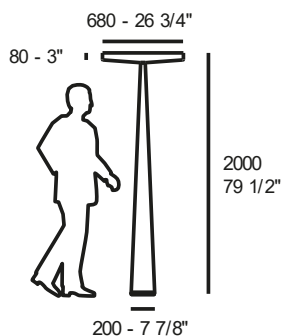

6134500100000

297,00

EQUILIBRE LED F33 TOTAL LIGHT DIFFUSION

LED 33W - 3000K (5400lm)

2700K available with a surcharge of 3%

LED F33 INDOOR (internal fixing base included) – dimmable trailing edge – dimmer on cable
roto-moulded polyethylene diffuser