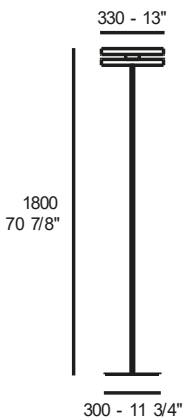

LED MACHINE F3

LED 14,2W + LED 14,2W - 3000K
(2485lm + 2485lm)

dimmer on cable

2700K available with a surcharge of 3%

methacrylate diffuser

*matt white painted metal,
white fabric cable*

*matt black painted metal,
black fabric cable*

€ VATEXCL.

OPAL WHITE

1C32000213031

1C32000213505

1290,00