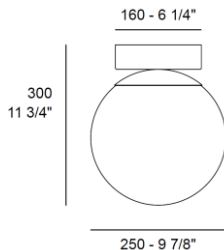

THE PEKERMANN PROJECT C3

LED E27

2
 0,0
 1

glossy white glass diffuser

€ VATEXCL.

MATT WHITE STRUCTURE	1D07200213001	400,00
GLOSSY BRASS STRUCTURE	1D07200210501	420,00
MATT BRASS STRUCTURE	1D07200211201	420,00
GLOSSY COPPER STRUCTURE	1D07200217001	420,00
CUSTOM COLOR ON REQUEST