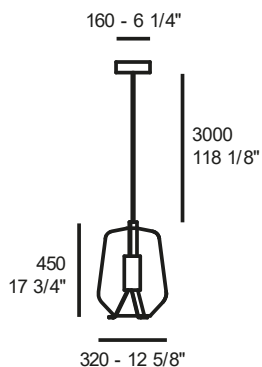

LUIA S3 NO DIMM

LED 13W - 2700K (1080lm)

Blown glass diffuser, MATT WHITE PAINTED METAL STRUCTURE with white cable

€ VATEXCL.

CLEAR	1C51000313020	1155,00
GLOSSY WHITE	1C51000313001	1204,50
GLOSSY SMOKED GREY	1C51000313026	1320,00
SILVER METALIZED TRANSMIRROR	1C51000313007	1298,00
GLORY ROSE METALIZED	1C51000313099	1320,00

Blown glass diffuser, CHROME METAL STRUCTURE with white cable

€ VATEXCL.

CLEAR	1C51000310120	1243,00
GLOSSY WHITE	1C51000310101	1292,50
GLOSSY SMOKED GREY	1C51000310126	1408,00
SILVER METALIZED TRANSMIRROR	1C51000310107	1386,00
GLORY ROSE METALIZED	1C51000310199	1408,00

Blown glass diffuser, HERITAGE BRASS METAL STRUCTURE with white cable

€ VATEXCL.

CLEAR	1C51000311220	1243,00
GLOSSY WHITE	1C51000311201	1292,50
GLOSSY SMOKED GREY	1C51000311226	1408,00
SILVER METALIZED TRANSMIRROR	1C51000311207	1386,00
GLORY ROSE METALIZED	1C51000311299	1408,00

Blown glass diffuser, MATT BLACK PAINTED METAL STRUCTURE with white cable

€ VATEXCL.

CLEAR	1C51000313520	1155,00
GLOSSY WHITE	1C51000313501	1204,50
GLOSSY SMOKED GREY	1C51000313526	1320,00
SILVER METALIZED TRANSMIRROR	1C51000313507	1298,00
GLORY ROSE METALIZED	1C51000313599	1320,00

Blown glass diffuser, NICKEL METAL STRUCTURE with white cable

€ VATEXCL.

CLEAR	1C51000310420	1243,00
GLOSSY WHITE	1C51000310401	1292,50
GLOSSY SMOKED GREY	1C51000310426	1408,00
SILVER METALIZED TRANSMIRROR	1C51000310407	1386,00
GLORY ROSE METALIZED	1C51000310499	1408,00