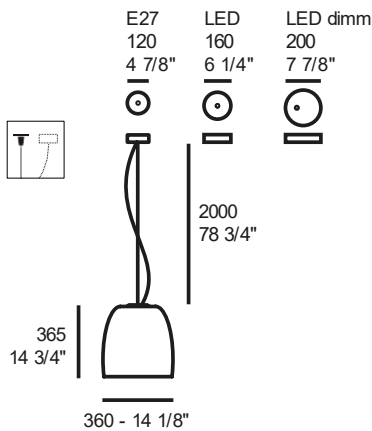

LATERAL CEILING ATTACHMENT	6993601500100	39,60
----------------------------	---------------	-------

NOTTE S5/LED S5

LED E27

LED 8,5W - 3000K (1044lm)

2700K available with a surcharge of 3%

E27

glass diffuser