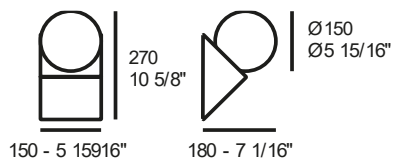

THE PEKERMANN PROJECT W1

LED E27

2
 0,05
 1

glossy white glass diffuser

€ VATEXCL.

MATT WHITE STRUCTURE	1D07100113001	250,00
GLOSSY BRASS STRUCTURE	1D07100111201	270,00
MATT BRASS STRUCTURE	1D07100110501	270,00
GLOSSY COPPER STRUCTURE	1D07100117001	270,00
CUSTOM COLOR ON REQUEST		
LOGO OR ANY OTHER PERSONALIZATION ON REQUEST