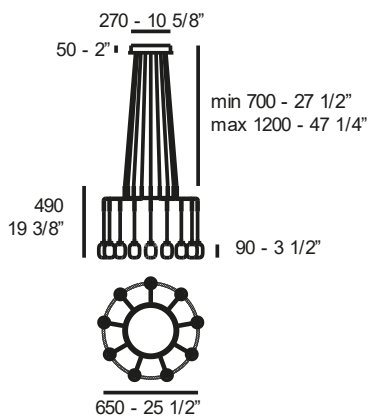

CHAN AR9

MAX 9x20W HSGT G4

Pyrex glass diffuser	white painted steel	€ VATEXCL.	brass galvanized steel	€ VATEXCL.
WHITE	1C03000514501	2394,50	1C03000511201	2460,50
WHITE PAINTED STEEL RING		6101915903000		49,50