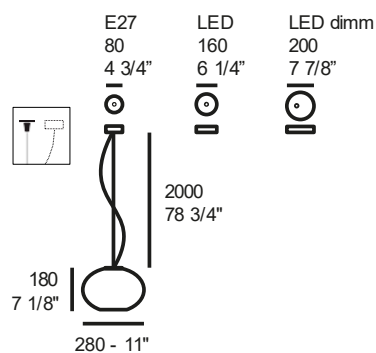

ZERO S3/LED S3

LED E27
LED 8,5W - 3000K (1044lm)

2700K available with a surcharge of 3%

E27

glass diffuser

€ VATEXCL.

OPAL WHITE	1423002010101	350,00

LED - dimmable trailing edge

glass diffuser

€ VATEXCL.

OPAL WHITE	1643000610101	650,00

LED DIMM (Dali/DSI - SwitchDIM - 1...10V - 0...10V)

glass diffuser

€ VATEXCL.

OPAL WHITE	1643000910101	725,00

LATERAL CEILING ATTACHMENT	6993601500100	39,60