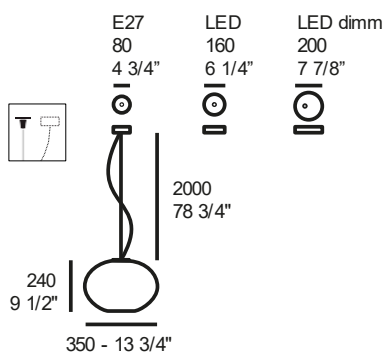

LATERAL CEILING ATTACHMENT	6993601500100	39,60
----------------------------	---------------	-------

ZERO S5/LED S5

	LED E27 LED 8,5W - 3000K (1044lm)							
						5,5	0,078	

2700K available with a surcharge of 3%