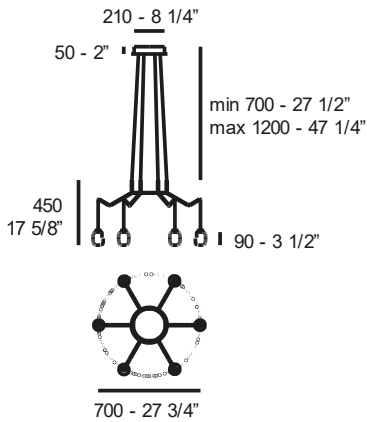

CHAN BR6

LED MAX 6x20W HSGT G4

8,3 kg 0,228 m³ 2

Pyrex glass diffuser

white painted steel

€ VATEXCL.

brass galvanized steel

€ VATEXCL.

WHITE

1C03000414501

1685,00

1C03000411201

1795,00

WHITE PAINTED STEEL RING

6101915603000

49,50