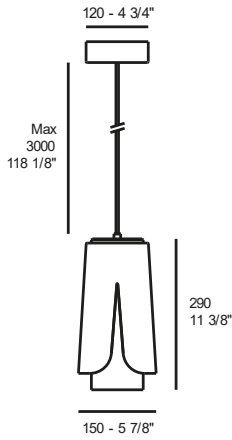

TULIPA S3

LED E27 (not included)

Metal diffusers (outer and inner), white or black fabric cable

€ VATEXCL.

MATT WHITE OUTER – MATT WHITE INNER	1D01000113001	690.00
MATT WHITE OUTER – BLACK CHROME INNER	1D01000113005	690.00
MATT WHITE OUTER – POLISHED COPPER INNER	1D01000113070	690.00
MATT WHITE OUTER – LUXURY GOLD INNER	1D01000113098	690.00
MATT BLACK OUTER – MATT WHITE INNER	1D01000113501	690.00
MATT BLACK OUTER – BLACK CHROME INNER	1D01000113505	690.00
MATT BLACK OUTER – POLISHED COPPER INNER	1D01000113570	690.00
MATT BLACK OUTER – LUXURY GOLD INNER	1D01000113598	690.00