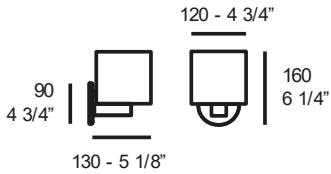

CPL MINI W3

MAX 6W LED G9

glass diffuser

OPAL WHITE
GLOSSY WHITE

structure

MATT WHITE
CHROME

1815000213001
1815000210132

€ VATEXCL.

320,00
320,00