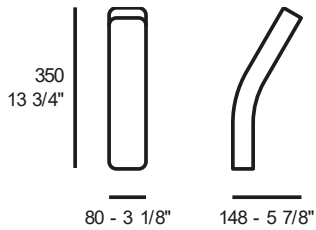

PLATONE W1/LED W1

MAX 1x6W LED G9
LED 4,8W - 3000K (720lm)

2700K available with a surcharge of 3%

G9
painted polyurethane body
MATT WHITE

€ VATEXCL.
1945000113000 **165,00**

LED – dimmable trailing edge
painted polyurethane body
MATT WHITE

€ VATEXCL.
1945000213000 **230,00**