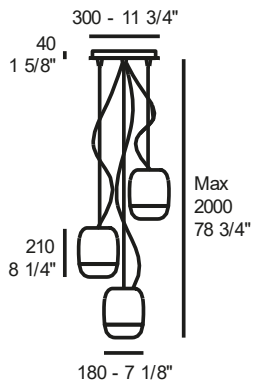

GONG S1 3R/LED 3R

MAX 3x6W LED G9
* LED 4,2W - 2700K (300lm)
◦ LED 4,8W - 3000K (720lm)

G9

glossy glass diffuser

	<i>metal structure</i>		€ VATEXCL.
WHITE / CLEAR	MATT WHITE	1A63004413001	1375,00
SILVER METALIZED TRANSMIRROR / CLEAR	CHROME	1A63004410171	1595,00
GOLDEN COPPER METALIZED TRANSMIRROR / CLEAR	CHROME	1A63004410170	1595,00
BLACK METALIZED TRANSMIRROR / CLEAR	CHROME	1A63004410105	1595,00
GLORY ROSE METALIZED TRANSMIRROR / CLEAR	CHROME	1A63004410199	1595,00
GOLD LEAF / CLEAR	CHROME	1A63004410198	1430,00

LED – dimmable trailing edge

glossy glass diffuser

	<i>metal structure</i>		€ VATEXCL.
◦ WHITE / CLEAR	MATT WHITE	1A63004513001	1595,00
* SILVER METALIZED TRANSMIRROR / CLEAR	CHROME	1A63004510171	1864,50
* GOLDEN COPPER METALIZED TRANSMIRROR / CLEAR	CHROME	1A63004510170	1864,50
* BLACK METALIZED TRANSMIRROR / CLEAR	CHROME	1A63004510105	1864,50
* GLORY ROSE METALIZED TRANSMIRROR / CLEAR	CHROME	1A63004510199	1864,50
◦ GOLD LEAF / CLEAR	CHROME	1A63004510198	1705,00

LED DIMM (Dali/DSI - SwitchDIM - 1...10V - 0...10V)

glossy glass diffuser

	<i>metal structure</i>		€ VATEXCL.
◦ WHITE / CLEAR	MATT WHITE	1A63004613001	1705,00
* SILVER METALIZED TRANSMIRROR / CLEAR	CHROME	1A63004610171	1925,00
* GOLDEN COPPER METALIZED TRANSMIRROR / CLEAR	CHROME	1A63004610170	1925,00
* BLACK METALIZED TRANSMIRROR / CLEAR	CHROME	1A63004610105	1925,00
* GLORY ROSE METALIZED TRANSMIRROR / CLEAR	CHROME	1A63004610199	1925,00
◦ GOLD LEAF / CLEAR	CHROME	1A63004610198	1760,00

LONGER CABLES TO BE QUOTED SEPARATELY