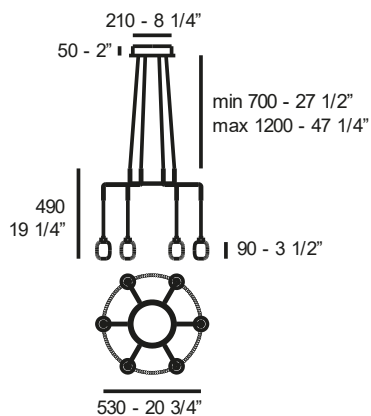

CHAN AR6

LED MAX 6x20W HSGT G4

Pyrex glass diffuser

white painted steel

€ VATEXCL.

brass galvanized steel

€ VATEXCL.

WHITE

1C03000314501

1685,00

1C03000311201

1795,00

WHITE PAINTED STEEL RING

6101915603000

49,50