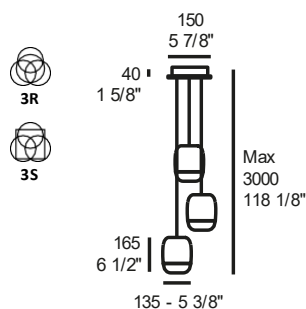

GONG MINI 3R-3S/LED 3R-3S

MAX 1x20W G4

LED 4,2W - 2700K (300lm)

Black rubber cable

3000K available with a surcharge of 5%

G4 - 3R (round ceiling rose)

glossy glass diffuser

	structure		€ VATEXCL.
WHITE / CLEAR	ANODIZED ALUMINIUM	1A63001113001	1100,00
SILVER METALIZED TRANSMIRROR / CLEAR	ANODIZED ALUMINIUM	1A63001113071	1365,00
GOLDEN COPPER METALIZED TRANSMIRROR / CLEAR	ANODIZED ALUMINIUM	1A63001113070	1365,00
BLACK METALIZED TRANSMIRROR / CLEAR	ANODIZED ALUMINIUM	1A63001113005	1365,00
GLORY ROSE METALIZED TRANSMIRROR / CLEAR	ANODIZED ALUMINIUM	1A63001113099	1365,00
GOLD LEAF / CLEAR	ANODIZED ALUMINIUM	1A63001113098	1175,00

LED - 3R (dimmable trailing edge – round ceiling rose)

glossy glass diffuser

	structure		€ VATEXCL.
WHITE / CLEAR	MATT WHITE	1A63002413001	1485,00
SILVER METALIZED TRANSMIRROR / CLEAR	MATT SILVER	1A63002413071	1655,50
GOLDEN COPPER METALIZED TRANSMIRROR / CLEAR	MATT SILVER	1A63002413070	1655,50
BLACK METALIZED TRANSMIRROR / CLEAR	MATT SILVER	1A63002413005	1655,50
GLORY ROSE METALIZED TRANSMIRROR / CLEAR	MATT SILVER	1A63002413099	1655,50
GOLD LEAF / CLEAR	MATT SILVER	1A63002413098	1545,00

G4 - 3S (squared ceiling rose)

glossy glass diffuser

	structure		€ VATEXCL.
WHITE / CLEAR	ANODIZED ALUMINIUM	1A63001213001	1110,00
SILVER METALIZED TRANSMIRROR / CLEAR	ANODIZED ALUMINIUM	1A63001213071	1365,00
GOLDEN COPPER METALIZED TRANSMIRROR / CLEAR	ANODIZED ALUMINIUM	1A63001213070	1365,00
BLACK METALIZED TRANSMIRROR / CLEAR	ANODIZED ALUMINIUM	1A63001213005	1365,00
GLORY ROSE METALIZED TRANSMIRROR / CLEAR	ANODIZED ALUMINIUM	1A63001213099	1365,00
GOLD LEAF / CLEAR	ANODIZED ALUMINIUM	1A63001213098	1175,00

LED - 3S (dimmable trailing edge – squared ceiling rose)

glossy glass diffuser

	structure		€ VATEXCL.
WHITE / CLEAR	MATT WHITE	1A63002513001	1485,00
SILVER METALIZED TRANSMIRROR / CLEAR	MATT SILVER	1A63002513071	1655,50
GOLDEN COPPER METALIZED TRANSMIRROR / CLEAR	MATT SILVER	1A63002513070	1655,50
BLACK METALIZED TRANSMIRROR / CLEAR	MATT SILVER	1A63002513005	1655,50
GLORY ROSE METALIZED TRANSMIRROR / CLEAR	MATT SILVER	1A63002513099	1655,50
GOLD LEAF / CLEAR	MATT SILVER	1A63002513098	1545,00

LONGER CABLES TO BE QUOTED SEPARATELY