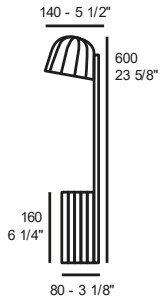

465,00

NOVIA T1 USB

LED GU10 (range 4-10W)

Kg 2,9 **m³** 0,03 **l**

mm 2000

Painted metal octagonal structure, universal USB port, white cable

€ VAT EXCL.

MATT WHITE	1C63000113000	275,00
NCS colour S3030-G20Y GREEN	1C63000117400	275,00