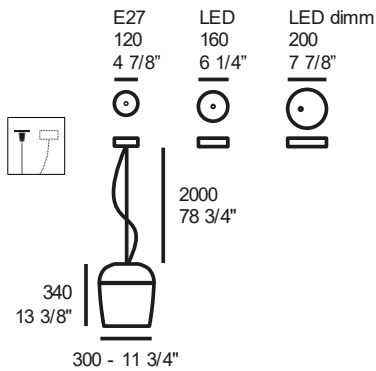

TIARA S3/LED S3

LED E27
LED 8,5W - 3000K (1044lm)

2700K available with a surcharge of 3%

E27

glossy glass diffuser

WHITE / WHITE INSIDE

BLACK / WHITE INSIDE

1A73000213001

1A73000213005

€ VATEXCL.

650,00

690,00

LED – dimmable trailing edge

glossy glass diffuser

WHITE / WHITE INSIDE

BLACK / WHITE INSIDE

1A73000513001

1A73000513005

€ VATEXCL.

800,00

840,00

LED DIMM (Dali/DSI - SwitchDIM - 1...10V - 0...10V)

glossy glass diffuser

WHITE / WHITE INSIDE

BLACK / WHITE INSIDE

1A73000713001

1A73000713005

€ VATEXCL.

850,00

890,00

LATERAL CEILING ATTACHMENT

6993601500100

39,60