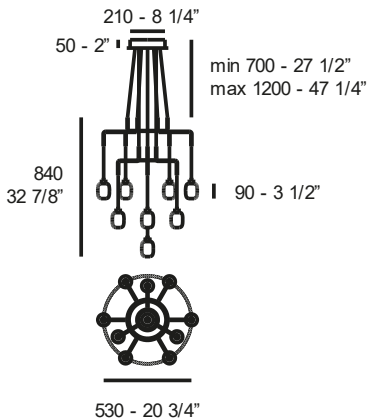

CHAN AR6+AR3+R1

LED MAX 10x20W HSGT G4

11,3 kg 0,337 m³ 3

Pyrex glass diffuser

white painted steel

€ VATEXCL.

brass galvanized steel

€ VATEXCL.

WHITE

1C03001314501

2504,50

1C03001311201

2614,50

WHITE PAINTED STEEL RING

6101915603000

49,50