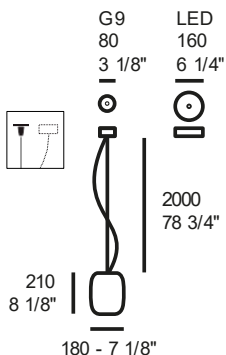

SANTACHIARA S1/LED S1

MIN 4W LED E14
LED 4,8W - 3000K (720lm)

2700K available with a surcharge of 3%

G9 glass diffuser OPAL WHITE	1C13000113001	€ VATEXCL. 325,00
LED – dimmable trailing edge glass diffuser OPAL WHITE	1C13000413001	€ VATEXCL. 525,00
LATERAL CEILING ATTACHMENT	6993601400100	22,00