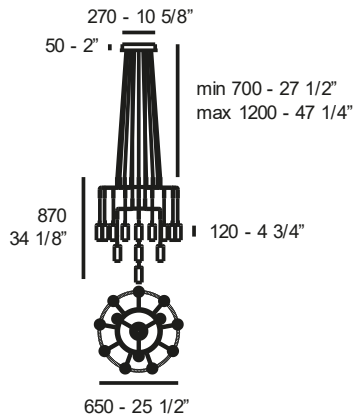

CHAN AT9+AT3+T1

LED 13x4,2W - 2700K (3900lm)

Kg 14,5 **m³** 0,456 **3**

Dimmable trailing edge

Pyrex glass diffuser

white painted steel

€ VAT EXCL.

brass galvanized steel