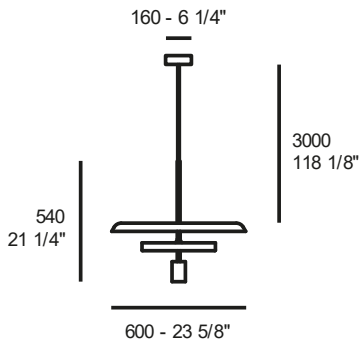

LANDING GLASS S70

LED 24W + LED 6W – 3000K (4476lm + 770lm)

Dimmable trailing edge

2700K available with a surcharge of 3%

sandblasted glass diffuser	matt white painted metal	€ VAT EXCL.
OPAL WHITE	1C23001013001	1250,00

DALI DIMMABLE LED VERSION AVAILABLE ON REQUEST

+98,00