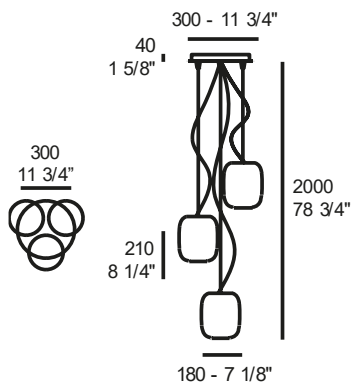

SANTACHIARA S1 3R/LED 3R

MIN 4W LED E14
LED 3x4,8W - 3000K (720lm)

2700K available with a surcharge of 3%

G9 - 3R glass diffuser OPAL WHITE	1C13000713001	€ VATEXCL. 990,00
LED - 3R – dimmable trailing edge glass diffuser OPAL WHITE	1C13000813001	€ VATEXCL. 1300,00

LONGER CABLES TO BE QUOTED SEPARATELY