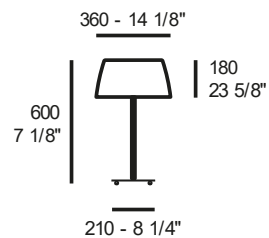

GINGER T30

LED E27

kg m³ I
5,9 0,092

dimmer on cable

mm 1870

polyethylene diffuser, white fabric cable

structure

€ VATEXCL.

OPAL WHITE

MATT WHITE

1904001313000

475,00