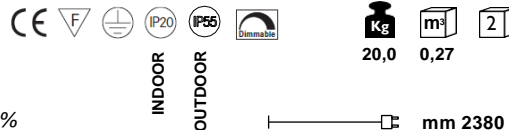

2700K available with a surcharge of 3%

LED F33 INDOOR DOWNLIGHT (internal fixing base included) – dimmable trailing edge – dimmer on cable
roto-moulded polyethylene diffuser

€ VATEXCL.

MATT RUST	1515000614900	2000,00
MATT BLACK	1515000613500	2000,00
ON REQUEST - kit with 2 internal weights (23,2 kg total)	6134500100000	297,00

LED F33 OUTDOOR DOWNLIGHT (internal fixing base included) – dimmable trailing edge – dimmer not provided
roto-moulded polyethylene diffuser

€ VATEXCL.

MATT RUST	1515000714900	2200,00
MATT BLACK	1515000713500	2200,00

ON REQUEST - stability base kg. 13.1 (not suitable for ground fixing). MATT WHITE 6101908103000 MATT BLACK 6101908103500 220,00