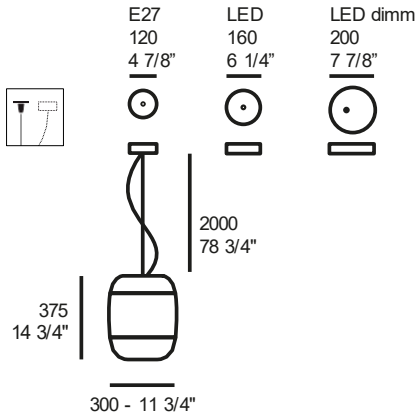

GONG S3/LED S3

LED E27

LED 8,5W - 3000K (1044lm)

2700K available with a surcharge of 3%

E27

glossy glass diffuser

€ VATEXCL.

WHITE / WHITE - WHITE INSIDE	1A63003913041	690,00
BLACK / BLACK - WHITE INSIDE	1A63003913005	700,00
SILVER METALIZED	1A63005013071	990,00
GOLDEN COPPER METALIZED	1A63005013070	990,00
GLORY ROSE METALIZED	1A63003913099	990,00
GOLD LEAF	1A63003913098	770,00

LED - dimmable trailing edge

glossy glass diffuser

€ VATEXCL.

WHITE / WHITE - WHITE INSIDE	1A63003413041	990,00
BLACK / BLACK - WHITE INSIDE	1A63003413005	1045,00
SILVER METALIZED	1A63005113071	1265,00
GOLDEN COPPER METALIZED	1A63005113070	1265,00
GLORY ROSE METALIZED	1A63003413099	1265,00
GOLD LEAF	1A63003413098	1094,50

LED DIMM (Dali/DSI - SwitchDIM - 1...10V - 0...10V)

glossy glass diffuser

€ VATEXCL.

WHITE / WHITE - WHITE INSIDE	1A63003613041	1045,00
BLACK / BLACK - WHITE INSIDE	1A63003613005	1094,50
SILVER METALIZED	1A63005213071	1314,50
GOLDEN COPPER METALIZED	1A63005213070	1314,50
GLORY ROSE METALIZED	1A63003613099	1314,50
GOLD LEAF	1A63003613098	1210,00

LATERAL CEILING ATTACHMENT

6993601500100

39,60