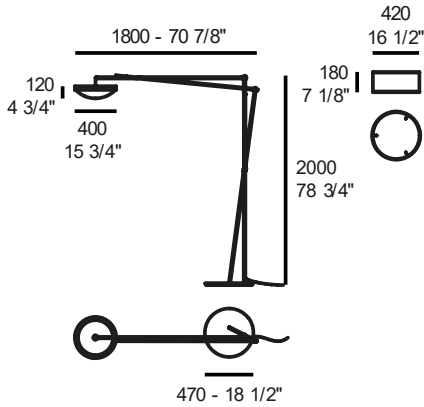

EFFIMERA F5

LED 15W - 3000K (2400lm)

Kg 34,2 **m³** 0,269 **3**

2700K available with a surcharge of 3%

mm 2800

<i>methacrylate diffuser</i>	<i>aluminium structure</i>	<i>aluminium structure</i>	€ VATEXCL.
OPAL WHITE	MATT WHITE	1B32000413000	2395,00
ON REQUEST - white fabric lampshade			220,00
ON REQUEST - black fabric lampshade			220,00