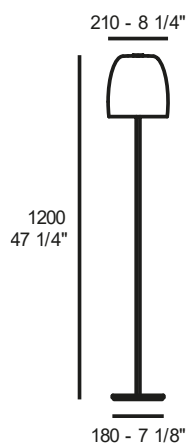

NOTTE F1

LED G9

ATTENTION: ONLY LED

dimmer on cable

mm 2550

blown glass diffuser, white fabric cable

metal structure

€ VATEXCL.

OPAL WHITE

MATT WHITE

1282000313001

425,00

OPAL WHITE

HERITAGE BRASS

1282000311201

465,00