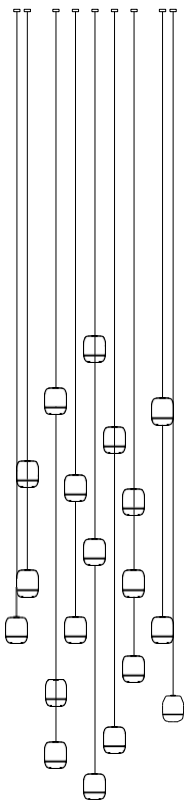

EXAMPLES OF GONG MINI COMPOSITIONS