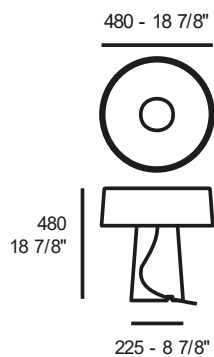

GLAM T3

MAX 3X6W G9

13,0
0,206
2

dimmer on cable

mm 2100

base / glass diffuser + red fabric-covered power cable

€ VATEXCL.

CLEAR / OPAL WHITE	1474000212001	1080,00
CLEAR / OPAL BLACK	1474000212005	1080,00
CLEAR / OPAL RED	1474000212006	1080,00
CLEAR / MIRROR	1474000212007	1199,00