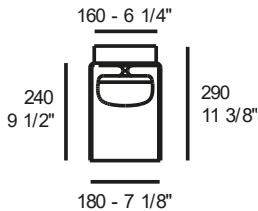

DIVER C1

LED 8,5W - 2700/3000K (1044lm)

Dimmable trailing edge

Internal diffuser in opal white glass, clear crystal external diffuser, matt painted or galvanized metal structure

	K °2700	K °3000	€ VATEXCL.
MATT WHITE	1C72000113001	1C72000213001	643,50
MATT BLACK	1C72000113501	1C72000213501	643,50
GLOSSY BRASS	1C72000111201	1C72000211201	671,00
GLOSSY COPPER	1C72000117001	1C72000217001	671,00

DALI DIMMABLE LED VERSION AVAILABLE ON REQUEST

+98,00