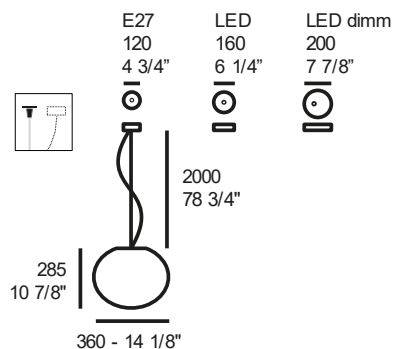

ZERODIECI S5/LED S5

LED E27
LED 8,5W - 3000K (1044lm)

2700K available with a surcharge of 3%

E27

glass diffuser

OPAL WHITE

1983001613001

€ VATEXCL.