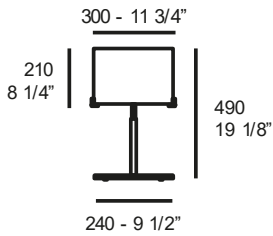

CPL T30

LEDE27

Kg 8,5 **m³** 0,116 **2**

mm 2070

glass diffuser, dimmer on cable

structure

structure

€ VATEXCL.

OPAL WHITE

CHROME 1084000510101

BRUSHED NICKEL 1084000510201

790,00