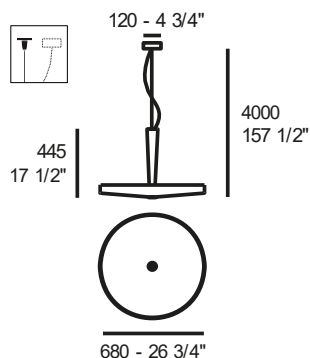

EQUILIBRE S3 - UPLIGHT

LED 54W - 3000K (9280lm)

Tunable white LED 49.6W - 2700-6500K DALI (6100lm)

9,6 0,133

2700K available with a surcharge of 3%

LED S3 – dimmable trailing edge

painted aluminium diffuser

MATT WHITE

1516000113000

€ VATEXCL.

990,00

LED S3 – Dali/DSI - SwitchDIM

painted aluminium diffuser

MATT WHITE

1516000213000

€ VATEXCL.

1100,00

TW LED S3 – Tunable white Dali control

painted aluminium diffuser

MATT WHITE

1516000413000

€ VATEXCL.

1250,00

LATERAL CEILING ATTACHMENT

6993601500100

39,60