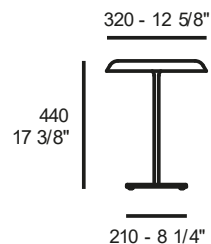

LANDING T3

LED 14,2W - 3000K (2485lm)

dimmer on cable

2700K available with a surcharge of 3%

methacrylate diffuser	matt white painted metal white fabric cable	matt black painted metal black fabric cable	€ VAT EXCL.
OPAL WHITE	1C24000213031	1C24000213505	645,00