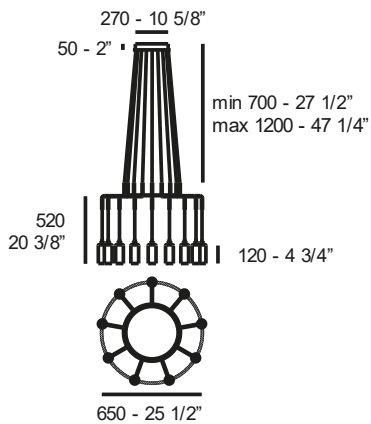

CHAN AT9

LED 9x4,2W - 2700K (2700lm)
Dimmable trailing edge

	white painted steel	€ VATEXCL.	brass galvanized steel	€ VATEXCL.
Pyrex glass diffuser				
WHITE	1C03001114501	2444,00	1C03001111201	2510,00
WHITE PAINTED STEEL RING		6101915903000		49,50