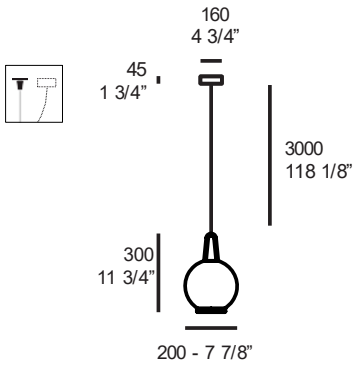

CAPITAN DA MAR S1

LED 10W (5W UP / 5W DOWN) - 3000K (1440lm)

2700K available with a surcharge of 3%

S1 – dimmable trailing edge

clear crystal diffuser, painted or galvanized metal structure

		€ VATEXCL.
MATT WHITE	1D09200113000	465,00
MATT BLACK	1D09200113500	465,00
MATT LAGOON	1D09200115500	465,00
LUXURY GOLD	1D09200110500	485,00
LATERAL CEILING ATTACHMENT	6993601500100	39,60