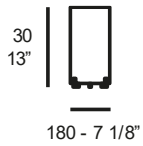

CPL SMALL T1

LED E27

3,0 Kg 0,057 m³ 2

mm 1950

glass diffuser, *dimmer on cable*

structure

structure

€ VATEXCL.