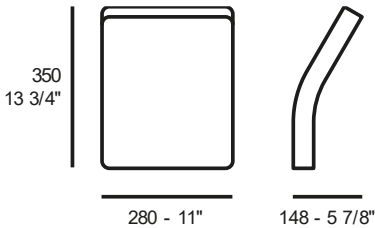

PLATONE LED W3

LED 15,3W - 3000K (1800lm)

2700K available with a surcharge of 3%

painted polyurethane body – dimmable trailing edge
MATT WHITE

€ VATEXCL.
1955000413000 **295,00**