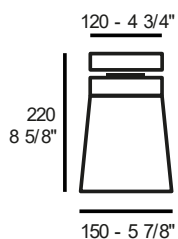

FINLAND C3G

LED E27

Painted glass diffuser

glass ceiling rose

€ VATEXCL.

WHITE

WHITE

1151000510001

297,00