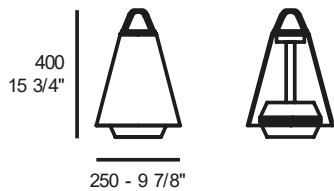

SHUTTLE T3

LED 6,3W – 2700,3000,4000K (600lm)
CRI>90

8,5 0,10 1

Battery and USB C charger included

Battery (10200mA): <8 hours for 100% wattage

Charging time: 4 hours

Touch switch and touch dimm on top of the lamp

glass diffuser

metal structure

metal structure

€ VATEXCL.

OPAL WHITE

MATT WHITE 1D06100113001

MATT BLACK 1D06100113501

550.00

CLEAR CRYSTAL

MATT WHITE 1D06100113020

MATT BLACK 1D06100113520

550.00

ACCESSORY DESK-BASE FOR WIRELESS CHARGING

1D06900110000

25.00