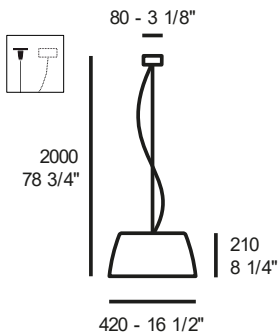

GINGER S50

LED E27

kg m³ I
3,8 0,083

polyethylene diffuser

€ VATEXCL.

OPAL WHITE

1903002013000

390,00

LATERAL CEILING ATTACHMENT

6993601500100

39,60