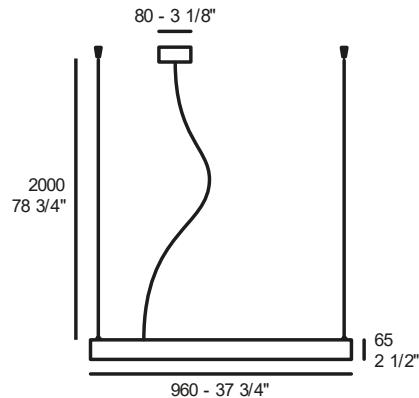

TECA SUPERNATURAL S3

LED 24W - 3000K (3900lm)

3,1 0,03

2700K available with a surcharge of 3%

varnished wooden diffuser

€ VATEXCL.

NATURAL ASH

1483005515400

590,00

DIMMABLE LED VERSION AVAILABLE ON REQUEST