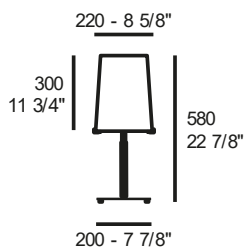

SERA SMALL T1

LED E27

Kg 6,1 **m³** 0,085 **2**

dimmer on cable

mm 2040

glass diffuser – black fabric cable

structure

structure

€ VATEXCL.

OPAL WHITE	CHROME	1344000110101	BRUSHED NICKEL	1344000110201	525,00
MIRROR	CHROME	1344000110107	BRUSHED NICKEL	1344000110207	575,00