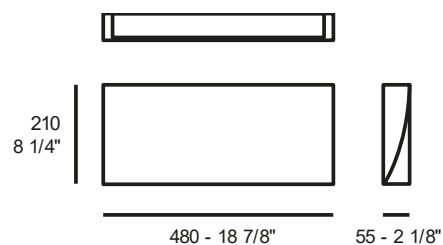

LED 30,6W - 3000K (3600lm)

2700K available with a surcharge of 3%

Painted polyurethane body – dimmable trailing edge

€ VATEXCL.

MATT WHITE	1995001013001	390,00
GLOSSY WHITE	1995001014501	390,00

LEMBO LED WW3