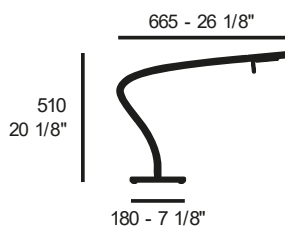

PARAPH T3

LED 6W - 3000K (610lm)

dimmer on cable

T3
Painted aluminium structure, pivoting 360°
MATT BLACK

€ VATEXCL.

1A34000113500

615,00

T3 DIMM
Painted aluminium structure, pivoting 360°
MATT BLACK

€ VATEXCL.

1A34000213500

670,00