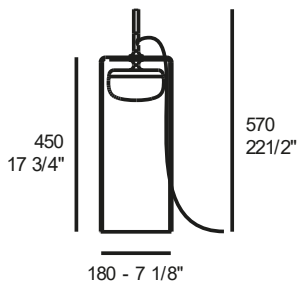

DIVER T5

LED 8,5W - 2700/3000K (1044lm)

dimmer on cable

Internal diffuser in opal white glass, clear crystal external diffuser,
matt painted or galvanized metal structure, cable exit part in chrome, white fabric cable.

	K °2700	K °3000	€ VATEXCL.
MATT WHITE	1C70002113001	1C70002213001	726,00
MATT BLACK	1C70002113501	1C70002213501	726,00
GLOSSY BRASS	1C70002111201	1C70002211201	731,50
GLOSSY COPPER	1C70002117001	1C70002217001	731,50

SURCHARGE FOR BLACK, LIGHT GREY OR BURGUNDY POWER CABLE 16,50

SURCHARGE FOR CABLE EXIT PART MATCHING THE STRUCTURE'S COLOUR 16,50