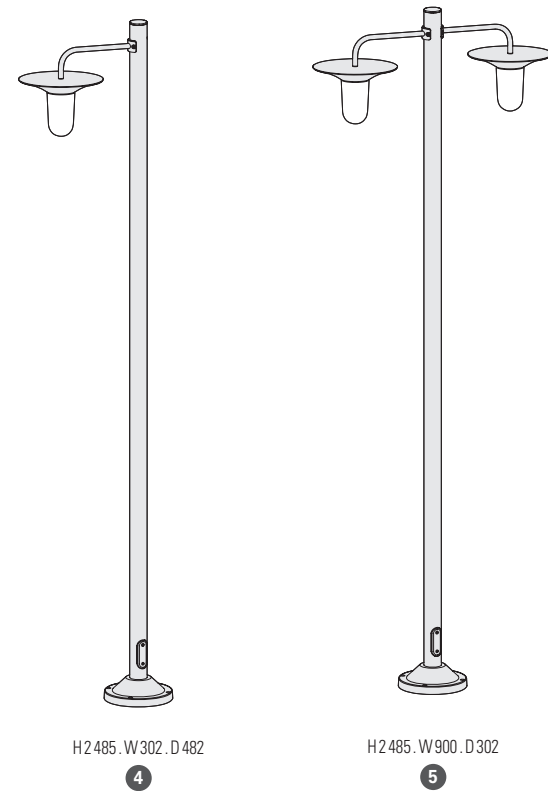

Cooper

catalogue page 86

MODELS

PRICES

MODELS	GLOBES	E27				CORNER PLATE	DIFFUSERS
		Aluminium Prices	Copper Prices	Brass Prices	Enamelled Prices		
1	CLEAR GLASS	179 001	229 €	384 €	377 €		165 035 609
	FROSTED GLASS	179 002			318 €		165 035 610
2	CLEAR GLASS	179 003	413 €	574 €	560 €	147 001	165 035 609
	FROSTED GLASS	179 004			501 €	65 €	165 035 610
3	CLEAR GLASS	179 005	646 €	819 €	793 €		165 035 609
	FROSTED GLASS	179 006			735 €		165 035 610
4	CLEAR GLASS	179 007	818 €	995 €	965 €		165 035 609
	FROSTED GLASS	179 008			905 €		165 035 610
5	CLEAR GLASS	179 009	1176 €	1514 €	1469 €		165 035 609
	FROSTED GLASS	179 010			1352 €		165 035 610

COLOURS CODES

Replace ●●● with the colour code

	VELVET BLACK 113		RAL 3005 WINE RED 066
	RAL 7021 BLACK GREY 107		RAL 3013 TOMATO RED 110
	RAL 7044 SILK GREY 105		RAL 2004 PURE ORANGE 014
	RAL 9016 TRAFFIC WHITE 114		RAL 1016 GLOSSY SULFUR YELLOW 057
	RAL 5009 MATTE AZURE BLUE 134		RAL 6025 FERN GREEN 109
	BLUE 111		OLD RUSTIC 046

Other colours on request
With brackets and poles Velvet black 113 for all colours

MOUNTING

Wiring entry points in grey - Fixing kit included

Dallas

catalogue page 182

MODELS

PRICES