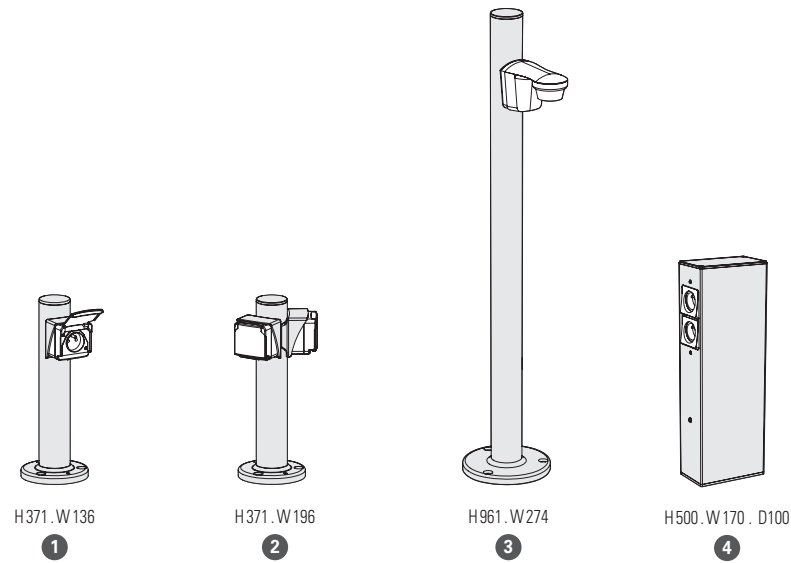

RAW BRASS 072

RAW ZINC 092 (model 2)

MOUNTING

Wiring entry points in grey - Fixing kit included

MODELS

PRICES

MODELS	FRENCH SOCKET		SCHUKO SOCKET Type F		SWISS SOCKET Type J		SENSOR
	Prices	Prices	Prices	Prices	Prices	Prices	
1	107 001 ●●●	222 €	107 002 ●●●	246 €	107 004 ●●●	246 €	
2	107 006 ●●●	297 €	107 007 ●●●	321 €	107 009 ●●●	321 €	
3						107 011 ●●●	428 €
4	107 012 ●●●	488 €	107 013 ●●●	522 €	107 014 ●●●	634 €	