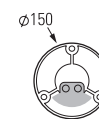

Other colours on request

MOUNTING

Wiring entry points in grey - Fixing kit included

1 2

3

4 5

Kerlouan

catalogue page 156