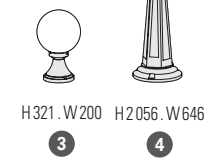

MOUNTING

Wiring entry points in grey - Fixing kit included

Moon

catalogue page 188

MODELS

H 410 . W 200 . D 317
H 320 . W 200 . D 317

H 422 . W 300 . D 416

H 321 . W 200
H 2 056 . W 646