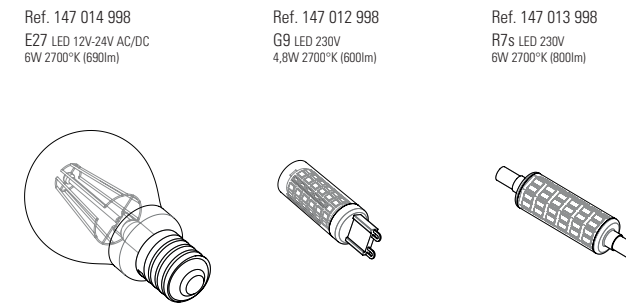

MOUNTING

Wiring entry points in grey - Fixing kit included

Accessories

Frosted PMMA Bulb cover
Exclusively for the Tetra collection.

Light bulbs

Exclusively for Class 3 models in the Tetra, Brick², RP195 and Sherlock collections.
For the Plémo, Ronex Louis Philippe 2 and Louis Philippe 7 models.
For the Carex collection.