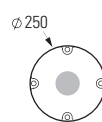

Kerlouan

catalogue page 156

MODELS

PRICES

MODELS	DIFFUSER	E27		E27 + SENSOR		SOCKET*		CORNER PLATE		SPARE DIFFUSER	
		Prices		Prices		Prices		Prices		Prices	
1	POLYCARBONATE	128 001 ●●●	247 €					147 005 ●●●	61 €	165 031 601	43€
2	POLYCARBONATE	128 002 ●●●	287 €							165 031 601	43€
3	POLYCARBONATE	128 003 ●●●	306 €					128 004 ●●● (●)	425 €	165 031 601	43€
4	POLYCARBONATE	128 005 ●●●	326 €	128 007 ●●●	570 €	128 006 ●●● (●)	457 €			165 031 601	43€
6	POLYCARBONATE	128 008 ●●●	831 €							165 031 601	43€
8	POLYCARBONATE	128 009 ●●●	1064 €							165 031 601	43€

COLOURS CODES

Replace ●●● with the colour code

DARK GREY 006
SLATE GREY 059
METAL GREY 023
WHITE 001

Other colours on request

RAL 6009 BRITISH GREEN 019
RAL 6009 FIR GREEN 067
RAL 5011 STEEL BLUE 065
OLD RUSTIC 046

SOCKETS CODES

Except for French socket, replace (●) with country's socket code

SCHUKO SOCKET SK type F

SWISS SOCKET CH type J

* For type F and type J: 20€ extracost on the public price.

MOUNTING

Wiring entry points in grey - Fixing kit included

1

2 3

4

6 8

Klint

catalogue page 62

MODELS

CUSTOMIZABLE SIGNAGE

In red, printing on diffuser

- 4 Square cut out 80x80mm + printing on diffuser
- 5 Laser cutting
- 6 Laser cutting + printing on diffuser

PRICES

MODELS	DIFFUSER	LED 2x2W - 2800K warm white		LED 2x2W - 4000K neutral white	
		Aluminium Prices	Prices cuivre	Aluminium Prices	Prices cuivre
1	CLEAR PMMA	167 001 ●●●	411 € / 579€	167 002 ●●●	411 € / 579€
2	CLEAR PMMA	167 003 ●●●	351 € / 518€	167 004 ●●●	351 € / 518€
3	CLEAR PMMA	167 005 ●●●	411 € / 579€	167 006 ●●●	411 € / 579€

Customizable signage

4	CLEAR PMMA	167 007 ●●●	167 008 ●●●
5	CLEAR PMMA	167 403 ●●●	167 404 ●●●
6	CLEAR PMMA	167 405 ●●●	167 406 ●●●

according to specification

COLOURS CODES

Replace ●●● with the colour code

VELVET BLACK 113
RAL 7021 BLACK GREY 107
RAL 7044 SILK GREY 105
RAL 9010 PURE WHITE 101
RAL 5011 STEEL BLUE 065
BLUE 111