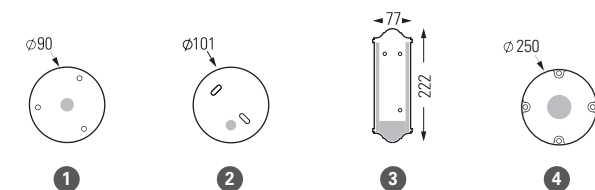

MOUNTING

Wiring entry points in grey - Fixing kit included