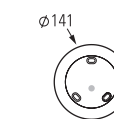

Other colours on request

MOUNTING

Wiring entry points in grey - Fixing kit included

1 2

3

4 5

Kerlouan

catalogue page 156