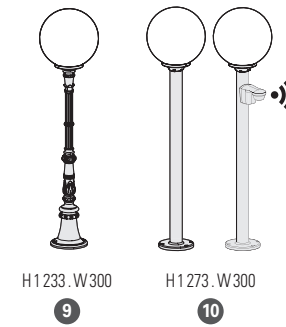

H 410 . W 300
H 553 . W 300
H 598 . W 300

H 2 440 . W 900 . D 300
H 2 391 . W 773

H 1 233 . W 300
H 1 273 . W 300
H 1 903 . W 300