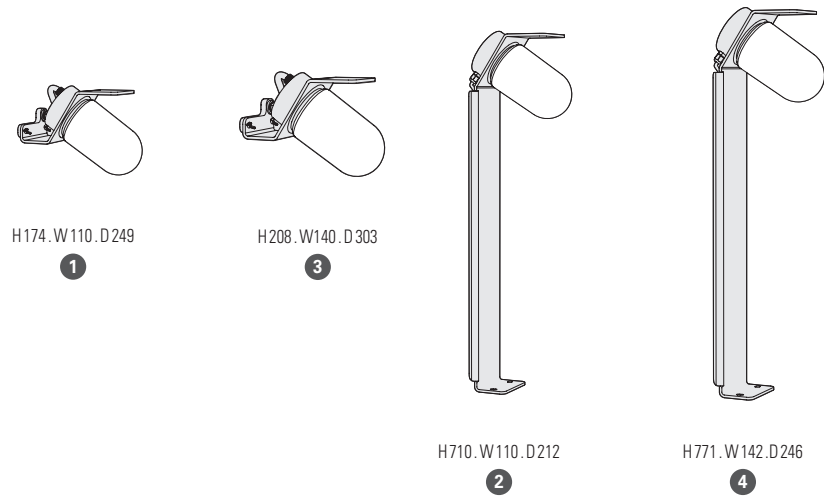

Sherlock

catalogue page 112

MODELS

PRICES

MODELS	DIFFUSERS	E27		E27 Class 3		SPARE DIFFUSERS	
		Prices		Prices		Prices	
1	CLEAR GLASS	154 001	213 €	154 011	213 €	165 035 609	37 €
	FROSTED GLASS	154 002		154 012		165 035 610	
2	CLEAR GLASS	154 003	277 €	154 013	277 €	165 035 609	37 €
	FROSTED GLASS	154 004		154 014		165 035 610	
3	CLEAR GLASS	154 005	270 €	154 015	270 €	165 095 609	65 €
	FROSTED GLASS	154 006		154 016		165 095 610	
4	CLEAR GLASS	154 007	418 €	154 017	418 €	165 095 609	65 €
	FROSTED GLASS	154 008		154 018		165 095 610	

COLOURS CODES

Replace ●●● with the colour code

Other colours on request