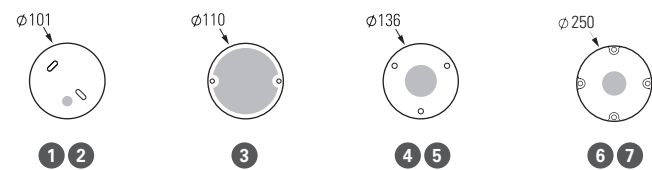

MOUNTING

Wiring entry points in grey - Fixing kit included