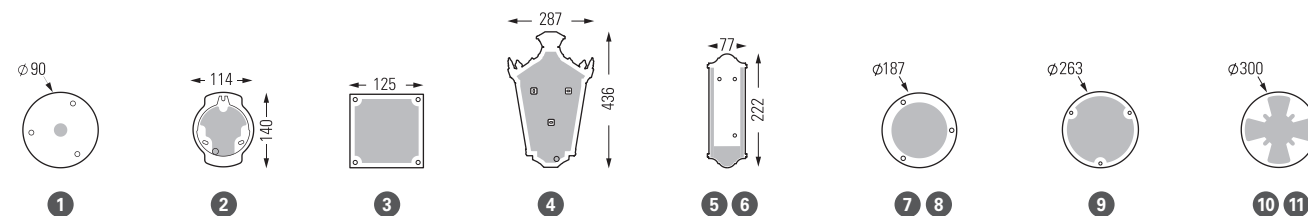

Mona

catalogue page 116

MODEL

H 347 . W 347 . D 108

PRICES

MODEL	DIFFUSER	LED 35W - 2700K warm white	SPARE DIFFUSER		
		Prices	Prices		
1	OPAL POLYCARBONATE	137 002 ●●●	508 €	165 043 602	58 €

COLOURS CODES

Replace ●●● with the colour code