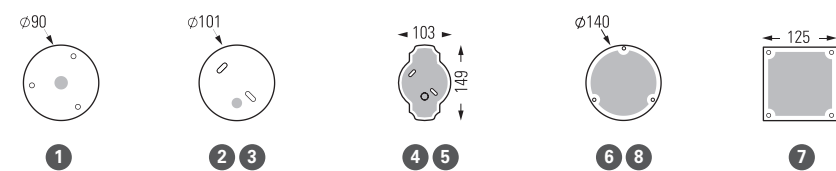

MOUNTING

Wiring entry points in grey - Fixing kit included