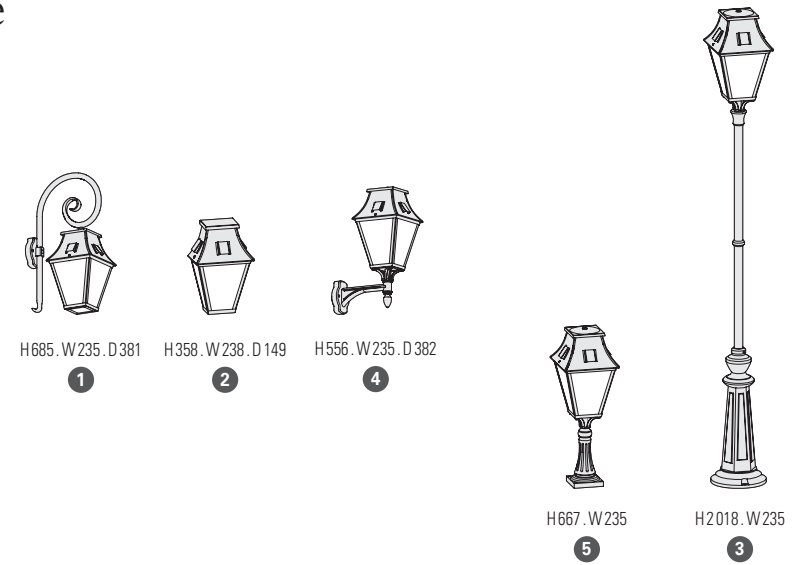

RAW BRASS 072

MOUNTING

Wiring entry points in grey - Fixing kit included

Vieille France

catalogue page 214

MODELS

PRICES

MODELS	DIFFUSER		E27			CORNER PLATE		SPARE DIFFUSERS	
			Aluminium Prices	Brass Prices	Raw zinc Price	Prices	Prices		
1	CLEAR GLASS	163 001 ●●●	437 €	591 €		147 001 ●●●	65 €	165 068 609	48 €
2	CLEAR GLASS	163 002 ●●●	238 €	378 €	328 €			165 067 609	37 €
3	CLEAR GLASS	163 003 ●●●	612 €	767 €				165 068 609	48 €
4	CLEAR GLASS	163 004 ●●●	365 €	478 €		147 001 ●●●	65 €	165 068 609	48 €
5	CLEAR GLASS	163 005 ●●●	459 €	616 €				165 068 609	48 €