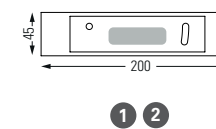

MOUNTING

Wiring entry points in grey - Fixing kit included