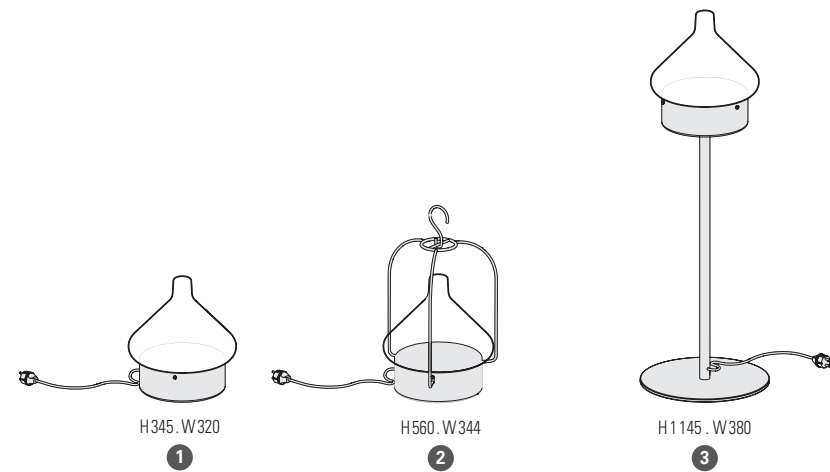

La Hutte

catalogue page 38

MODELS

PRICES

MODELS	DIFFUSER	E27	SPARE DIFFUSER	
			Prices	Prices
1	CLEAR GLASS 166 001 ●●●(●)	611 €	165 085 609	132 €
2	CLEAR GLASS 166 002 ●●●(●)	742 €	165 085 609	132 €
3	CLEAR GLASS 166 003 ●●●(●)	1 187 €	165 085 609	132 €

COLOURS CODES

Replace ●●● with the colour code

	RAL 7021 BLACK GREY 107		RAL 3005 WINE RED 066
	RAL 9010 PURE WHITE 101		RAL 3013 TOMATO RED 110
	BLUE 111		RAL 2004 PURE ORANGE 014
	Other colours on request		RAL 6025 FERN GREEN 109

PLUGS CODES

The standard Roger Pradier® plugs are SCHUKO plugs type F
Except for French plugs, replace (●) with the country's plug code

	UK PLUG UK type G		SWISS PLUG CH type J

Lampioik 1

catalogue page 131