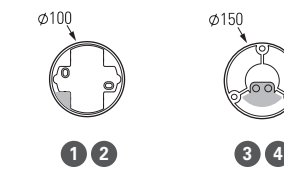

COLOURS CODES

Replace ●●● with the colour code ↴

	RAL 7021 BLACK GREY	107		RAL 3013 TOMATO RED	110
	RAL 7044 SILK GREY	105		OLD RUSTIC	046

Other colours on request

MOUNTING

Wiring entry points in grey - Fixing kit included