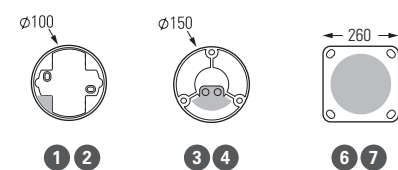

MOUNTING

Wiring entry points in grey - Fixing kit included (except models 6, 7) - Anchor bolts on request (models 6, 7) p.64