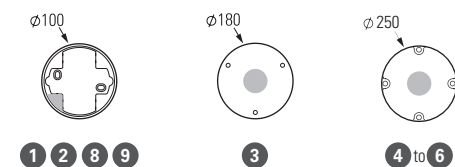

MOUNTING

Wiring entry points in grey - Fixing kit included