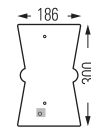

MOUNTING

Wiring entry point in grey - Fixing kit included