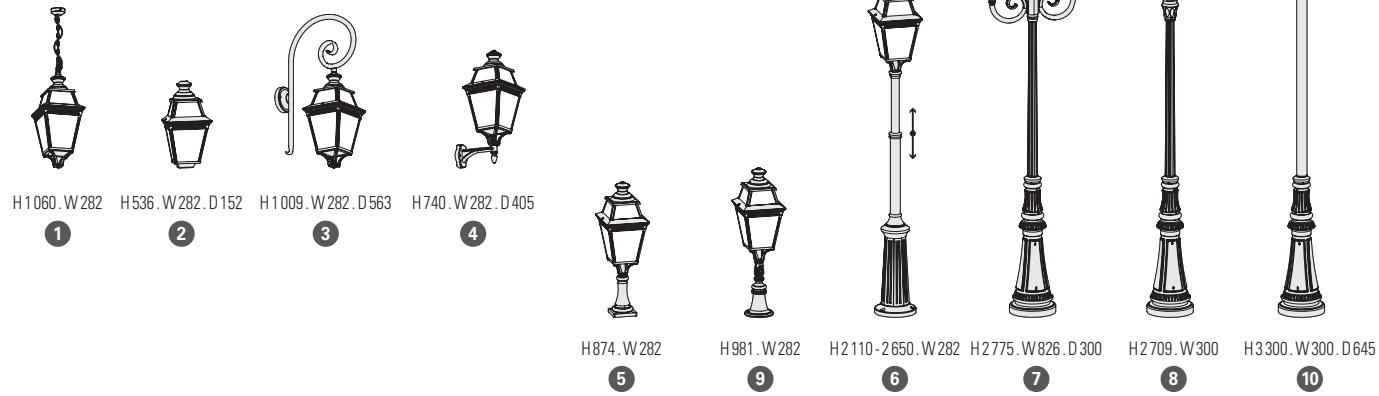

Place des Vosges 3

catalogue page 246

MODELS