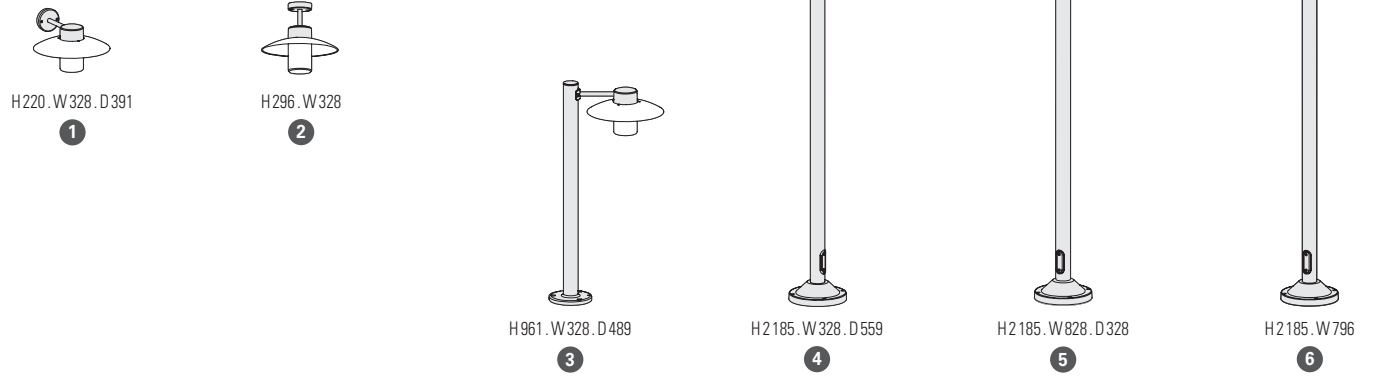

Aubanne

catalogue page 166

MODELS