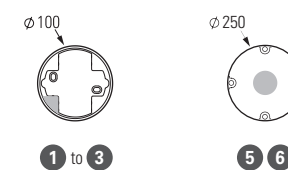

MOUNTING

Wiring entry points in grey - Fixing kit included