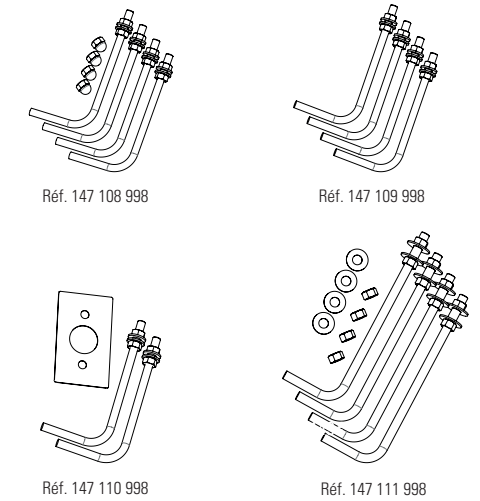

COLLECTIONS	MODELS N°	REFERENCES	Prices
HECTOR	2	147 108 998	85 €
	3	147 111 998	143 €
TETRA	5	147 110 998	85 €
OL33	6, 7	147 108 998	85 €
AVENUE 2	11	147 109 998	85 €
AVENUE 3	7, 8, 9	147 109 998	85 €
	11	147 108 998	85 €
AVENUE 4	6	147 110 998	85 €
	8, 9	147 111 998	143 €
LOUIS XIII	6, 7	147 109 998	85 €
CITADELLE	4	147 110 998	85 €
	5, 7	147 111 998	143 €
LOUVRE	10, 11	147 109 998	85 €
PLACE DES VOSGES 2	11	147 109 998	85 €
PLACE DES VOSGES 3	7, 8, 10	147 109 998	85 €
LAMPIOK 2	4, 5	147 108 998	85 €
LAMPIOK 4	3, 4, 5, 6	147 111 998	143 €

Globes

MODELS	OPAL PMMA GLOBE	SMOKED PMMA GLOBE	Prices
Diameter 200 mm Ø Int. : 76 mm Ø Ext. : 82 mm With thread 60W max.	165 015 606	165 015 607	44 €
	165 016 606		122 €
Diameter 300 mm Ø Int. : 112 mm Ø Ext. : 139 mm With bayonet system 100W max.