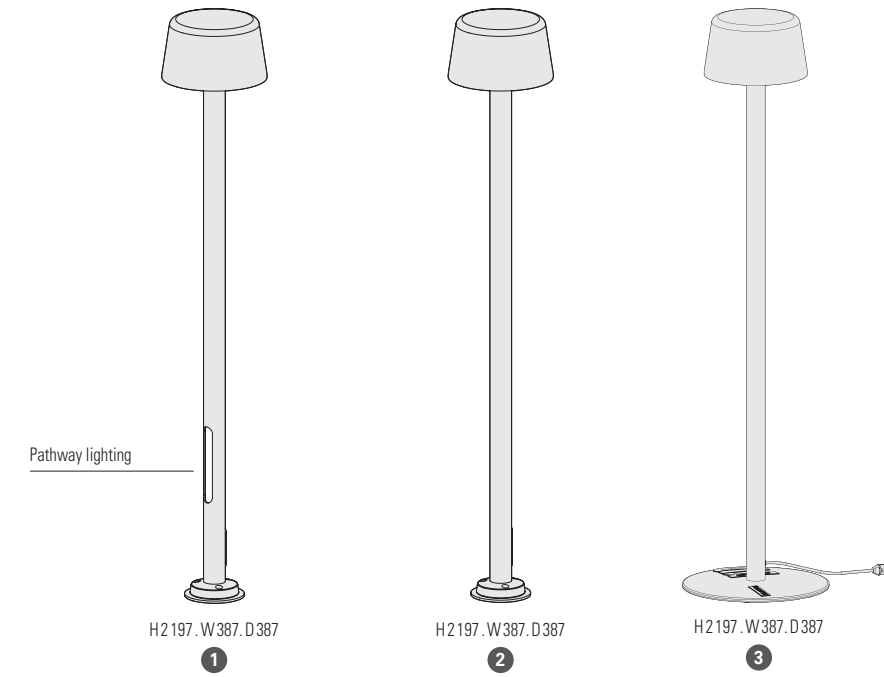

Other colours on request

MOUNTING

Wiring entry points in grey - Fixing kit included

Bark

catalogue page 24

MODELS

PRICES

MODELS	DIFFUSER	LED 41W - 2700K warm white	
			Prices
1	SATIN-FINISH PMMA	191 001 ●●●	2 317 €
2	SATIN-FINISH PMMA	191 002 ●●●	2 032 €
3	SATIN-FINISH PMMA	191 003 ●●●	2 010 €