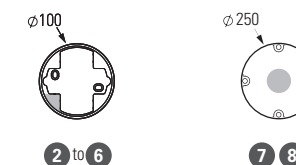

MOUNTING

Wiring entry points in grey - Fixing kit included

Lampiock 2

catalogue page 74

MODELS

H780 . W280

1

H953 . W280