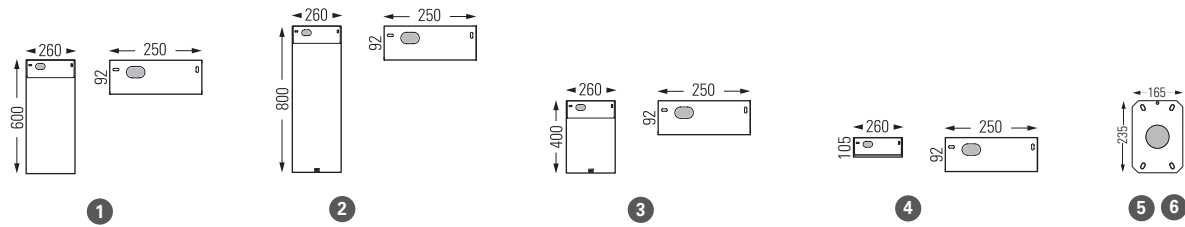

MOUNTING

Wiring entry points in grey - Fixing kit included

Hugy
catalogue page 100

MODEL

H253. W206. D120

1

PRICES

MODEL	DIFFUSERS	E27		SPARE DIFFUSERS	
		Prices		Prices	
1	CLEAR GLASS	125 001 ●●●	219 €	165 001 609	37 €
	FROSTED GLASS	125 002 ●●●		165 001 610	