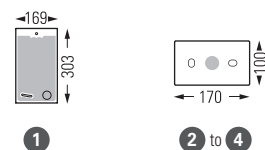

SOCKETS CODES

Except for French socket, replace (●) with country's socket code ↓

SCHUKO SOCKET SK type F SWISS SOCKET CH type J

* For type F and type J: 40€ extracost on the public price.

MOUNTING

Wiring entry points in grey - Fixing kit included