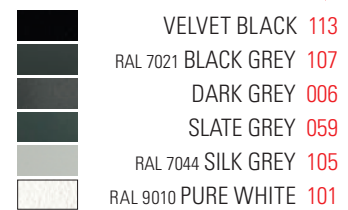

COLOURS CODES

Replace ●●● with the colour code