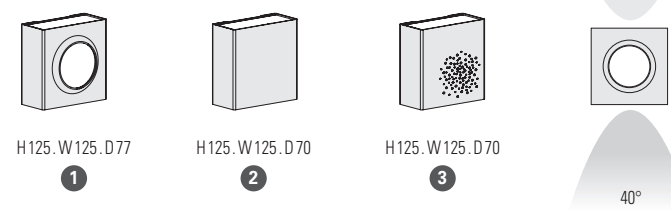

Kerlouan

catalogue page 156

MODELS

PRICES

MODELS	DIFFUSER	E27		E27 + SENSOR		SOCKET*		CORNER PLATE		SPARE DIFFUSER	
		Prices		Prices		Prices		Prices		Prices	
1	POLYCARBONATE	128 001 ●●●	247 €					147 005 ●●●	61 €	165 031 601	43€
2	POLYCARBONATE	128 002 ●●●	287 €							165 031 601	43€
3	POLYCARBONATE	128 003 ●●●	306 €					128 004 ●●● (●)	425 €	165 031 601	43€
4	POLYCARBONATE	128 005 ●●●	326 €	128 007 ●●●	570 €	128 006 ●●● (●)	457 €			165 031 601	43€
6	POLYCARBONATE	128 008 ●●●	831 €							165 031 601	43€
8	POLYCARBONATE	128 009 ●●●	1064 €							165 031 601	43€

COLOURS CODES

Replace ●●● with the colour code

DARK GREY 006
SLATE GREY 059
METAL GREY 023
WHITE 001

Other colours on request

RAL 6009 BRITISH GREEN 019
RAL 6009 FIR GREEN 067
RAL 5011 STEEL BLUE 065
OLD RUSTIC 046

SOCKETS CODES

Except for French socket, replace (●) with country's socket code

SCHUKO SOCKET SK type F

SWISS SOCKET CH type J

* For type F and type J: 20€ extracost on the public price.

MOUNTING

Wiring entry points in grey - Fixing kit included

1

2 3

4

6 8

Klint

catalogue page 62

MODELS

CUSTOMIZABLE SIGNAGE

In red, printing on diffuser

- 4 Square cut out 80x80mm + printing on diffuser
- 5 Laser cutting
- 6 Laser cutting + printing on diffuser

PRICES

MODELS	DIFFUSER	LED 2x2W - 2800K warm white		LED 2x2W - 4000K neutral white	
		Aluminium Prices	Prices cuivre	Aluminium Prices	Prices cuivre
1	CLEAR PMMA	167 001 ●●●	411 € / 579€	167 002 ●●●	411 € / 579€
2	CLEAR PMMA	167 003 ●●●	351 € / 518€	167 004 ●●●	351 € / 518€
3	CLEAR PMMA	167 005 ●●●	411 € / 579€	167 006 ●●●	411 € / 579€

Customizable signage

4	CLEAR PMMA	167 007 ●●●	167 008 ●●●
5	CLEAR PMMA	167 403 ●●●	167 404 ●●●
6	CLEAR PMMA	167 405 ●●●	167 406 ●●●

according to specification

COLOURS CODES

Replace ●●● with the colour code

VELVET BLACK 113
RAL 7021 BLACK GREY 107
RAL 7044 SILK GREY 105
RAL 9010 PURE WHITE 101
RAL 5011 STEEL BLUE 065
BLUE 111