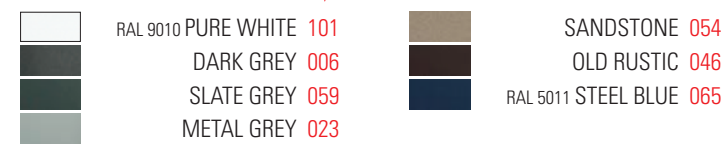

COLOURS CODES

Replace ●●● with the colour code

Other colours on request

MOUNTING

Wiring entry points in grey - Fixing kit included

Avenue 2

catalogue page 252

MODELS