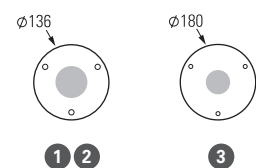

MOUNTING

Wiring entry points in grey - Fixing kit included