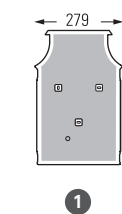

Replace ●●● with the material code ↴

	TINTED LACQUERED BRASS	070
	RAW ZINC	092

MOUNTING

Wiring entry point in grey - Fixing kit included

Louis Philippe 7

catalogue page 210

MODEL

H373. W197. D125