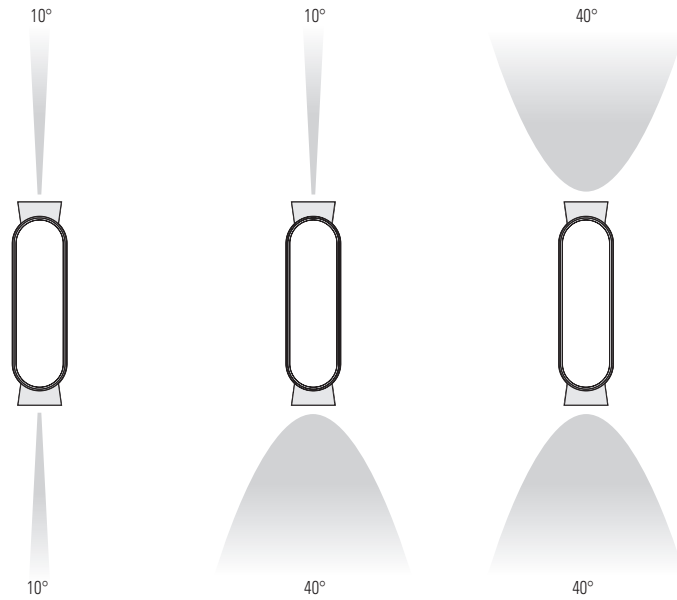

Ibuk

catalogue page 138

MODEL

H 377 . W 99 . D 110

1

PRICES

Warm white

MODEL	FRONT DIFFUSERS	LED 3x4.5W - 10/10° 3000K warm white		LED 3x4.5W - 10/40° 3000K warm white		LED 3x4.5W - 40/40° 3000K warm white	
			Prices	Prices	Prices		
1	WHITE POLYCARBONATE	126 101 ●●●	651 €	126 102 ●●●	651 €	126 103 ●●●	651 €
	BLACK POLYCARBONATE	126 104 ●●●		126 105 ●●●		126 106 ●●●	

Neutral white

MODEL	FRONT DIFFUSERS	LED 3x4.5W - 10/10° 4300K neutral white		LED 3x4.5W - 10/40° 4300K neutral white		LED 3x4.5W - 40/40° 4300K neutral white	
			Prices	Prices	Prices		
1	WHITE POLYCARBONATE	126 107 ●●●	651 €	126 108 ●●●	651 €	126 109 ●●●	651 €
	BLACK POLYCARBONATE	126 110 ●●●		126 111 ●●●		126 112 ●●●	

COLOURS CODES

Replace ●●● with the colour code

	RAL 7021 BLACK GREY 107		VELVET BLACK 113
	RAL 7044 SILK GREY 105		DARK GREY 006
	RAL 9010 PURE WHITE 101		BLUE 111
	RAL 3005 WINE RED 066		SANDSTONE 054
	RAL 3013 TOMATO RED 110		
	RAL 3020 TRAFFIC RED 056		
	RAL 2004 PURE ORANGE 014		
	RAL 1016 SULFUR YELLOW 068		
	RAL 6025 FERN GREEN 109		

Other colours on request

MOUNTING

Wiring entry point in grey - Fixing kit included

1

Kent

catalogue page 108

MODELS

H 330 . W 320

1

H 339 . W 320 . D 430

2

H 1 001 . W 320 . D 517

3

H 2 185 . W 320 . D 559

4

H 2 185 . W 320 . D 869

5

PRICES

MODELS	DIFFUSER	E27	SPARE DIFFUSER		
			Prices	Prices	
1	CLEAR GLASS	127 006 ●●●	473 €	165 111 609	51 €
	FROSTED GLASS	127 007 ●●●	483 €	165 111 610	58 €
2	CLEAR GLASS	127 008 ●●●	570 €	165 111 609	51 €
	FROSTED GLASS	127 009 ●●●	570 €	165 111 610	58 €
3	CLEAR GLASS	127 010 ●●●	890 €	165 111 609	51 €
	FROSTED GLASS	127 011 ●●●	900 €	165 111 610	58 €
4	CLEAR GLASS	127 012 ●●●	880 €	165 111 609	51 €
	FROSTED GLASS	127 013 ●●●	890 €	165 111 610	58 €
5	CLEAR GLASS	127 014 ●●●	1 390 €	165 111 609	51 €
	FROSTED GLASS	127 015 ●●●	1 410 €	165 111 610	58 €

COLOURS CODES

Replace ●●● with the colour code

	RAL 7021 BLACK GREY 107		RAL 3013 TOMATO RED 110		RAL 6025 FERN GREEN 109
	DARK GREY 006		RAL 5011 STEEL BLUE 065		RAL 6009 FIR GREEN 067
	SLATE GREY 059		BLUE 111		
	RAL 7044 SILK GREY 105		OLD RUSTIC 046		
	RAL 9010 PURE WHITE 101				

Other colours on request

MOUNTING

Wiring entry points in grey - Fixing kit included

1 2

3

4 5