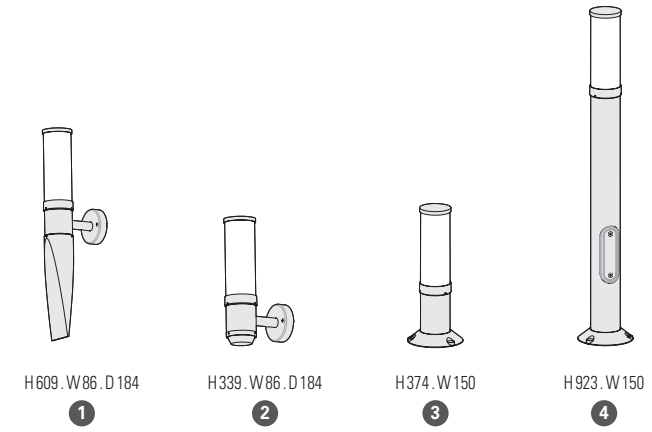

MOUNTING

Wiring entry points in grey - Fixing kit included

OL11

catalogue page 128

MODELS

PRICES

MODELS	DIFFUSER	E27	
		Prices	
1	SATIN-FINISH PMMA	142 201 ●●●	374 €
2	SATIN-FINISH PMMA	142 202 ●●●	327 €
3	SATIN-FINISH PMMA	142 203 ●●●	363 €
4	SATIN-FINISH PMMA	142 204 ●●●	572 €