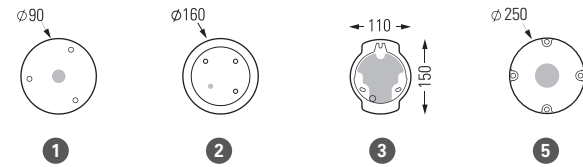

MOUNTING

Wiring entry points in grey - Fixing kit included