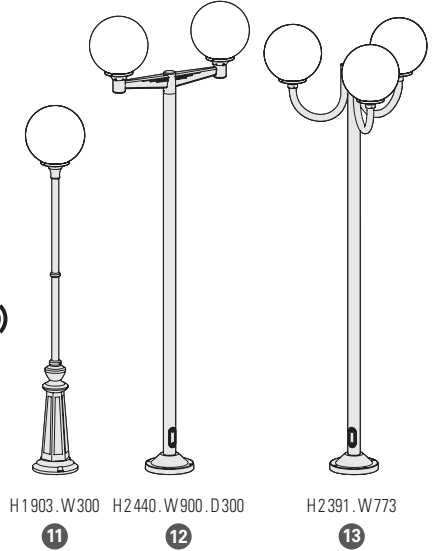

MODELS

H 1 233 . W 300
H 1 273 . W 300
H 1 903 . W 300

H 2 440 . W 900 . D 300
H 2 391 . W 773