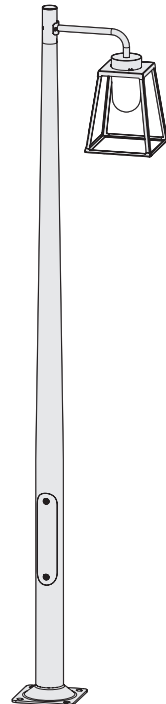

Lampiock 2

catalogue page 74

MODELS

1

2

3

H3000 . W280 . D594

4