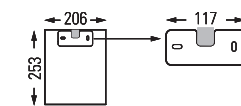

MOUNTING

Wiring entry point in grey - Fixing kit included