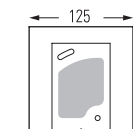

Other colours on request

MATERIALS CODES

Replace ●●● with the material code

LACQUERED BRUSHED COPPER 084
RAW COPPER 082

MOUNTING

Wiring entry point in grey - Fixing kit included

La Hutte

catalogue page 38