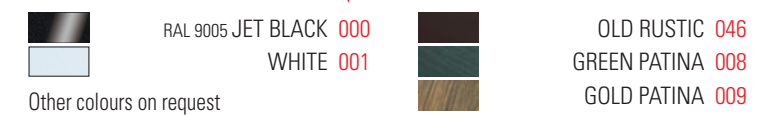

COLOURS CODES

Replace ●●● with the colour code