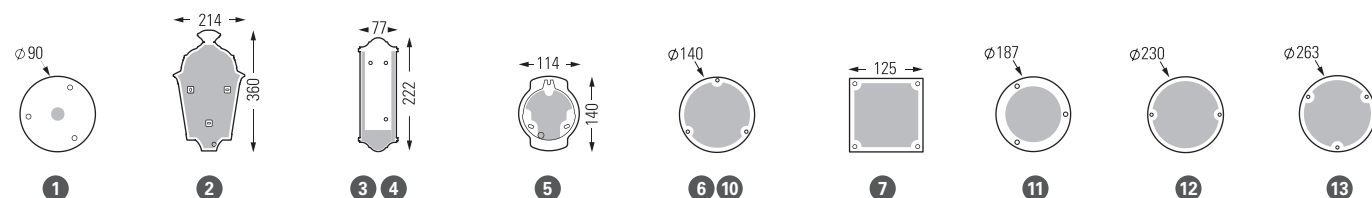

MOUNTING

Wiring entry points in grey - Fixing kit included