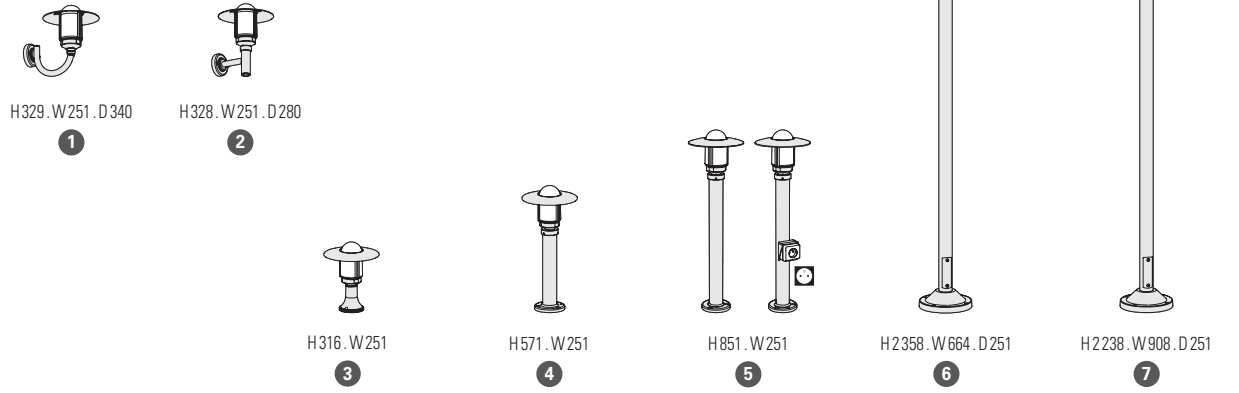

MOUNTING

Wiring entry points in grey - Fixing kit included

Newpark

catalogue page 172

MODELS

PRICES

MODELS	DIFFUSERS	E27		SOCKET*		CORNER PLATE		SPARE DIFFUSERS	
		Prices		Prices		Prices		Prices	
1	CLEAR GLASS	141 001 ●●●	202 €			147 002 ●●●	47 €	165 035 609	37 €
	FROSTED GLASS	141 002 ●●●				165 035 610			
2	CLEAR GLASS	141 003 ●●●	194 €			147 002 ●●●	47 €	165 035 609	37 €
	FROSTED GLASS	141 004 ●●●				165 035 610			
3	CLEAR GLASS	141 005 ●●●	171 €					165 035 609	37 €
	FROSTED GLASS	141 006 ●●●				165 035 610			
4	CLEAR GLASS	141 007 ●●●	201 €					165 035 609	37 €
	FROSTED GLASS	141 008 ●●●				165 035 610			
5	CLEAR GLASS	141 009 ●●●	222 €	141 010 ●●●(●)	305 €			165 035 609	37 €
	FROSTED GLASS	141 011 ●●●		141 012 ●●●(●)		165 035 610			
6	CLEAR GLASS	141 013 ●●●	726 €					165 035 609	37 €
	FROSTED GLASS	141 014 ●●●				165 035 610			
7	CLEAR GLASS	141 015 ●●●	835 €					165 035 609	37 €
	FROSTED GLASS	141 016 ●●●				165 035 610			