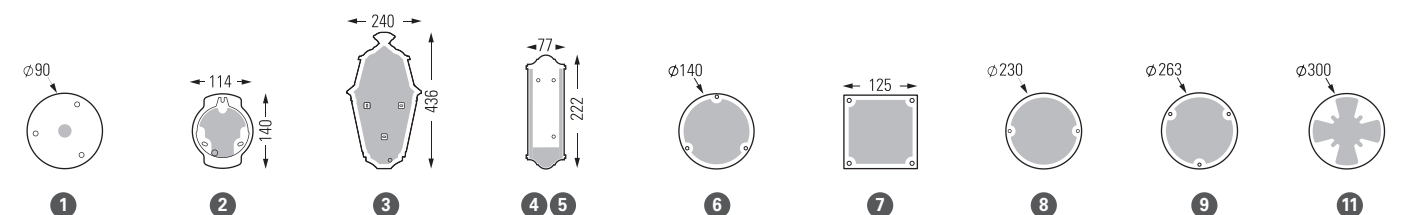

MOUNTING

Wiring entry points in grey - Fixing kit included (except model 11) - Anchor bolts on request (model 11) p.64