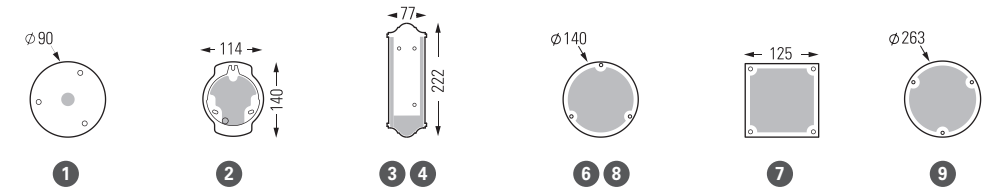

MOUNTING

Wiring entry points in grey - Fixing kit included