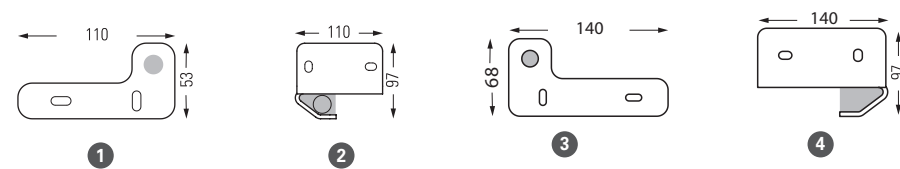

COLOURS CODES

Replace ●●● with the colour code

Other colours on request

MOUNTING

Wiring entry points in grey - Fixing kit included

Square

catalogue page 124

MODELS