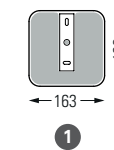

MOUNTING

Wiring entry points in grey - Fixing kit included