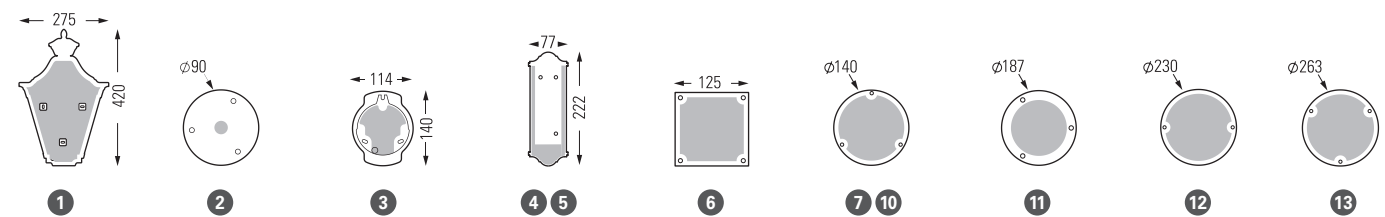

MOUNTING

Wiring entry points in grey - Fixing kit included