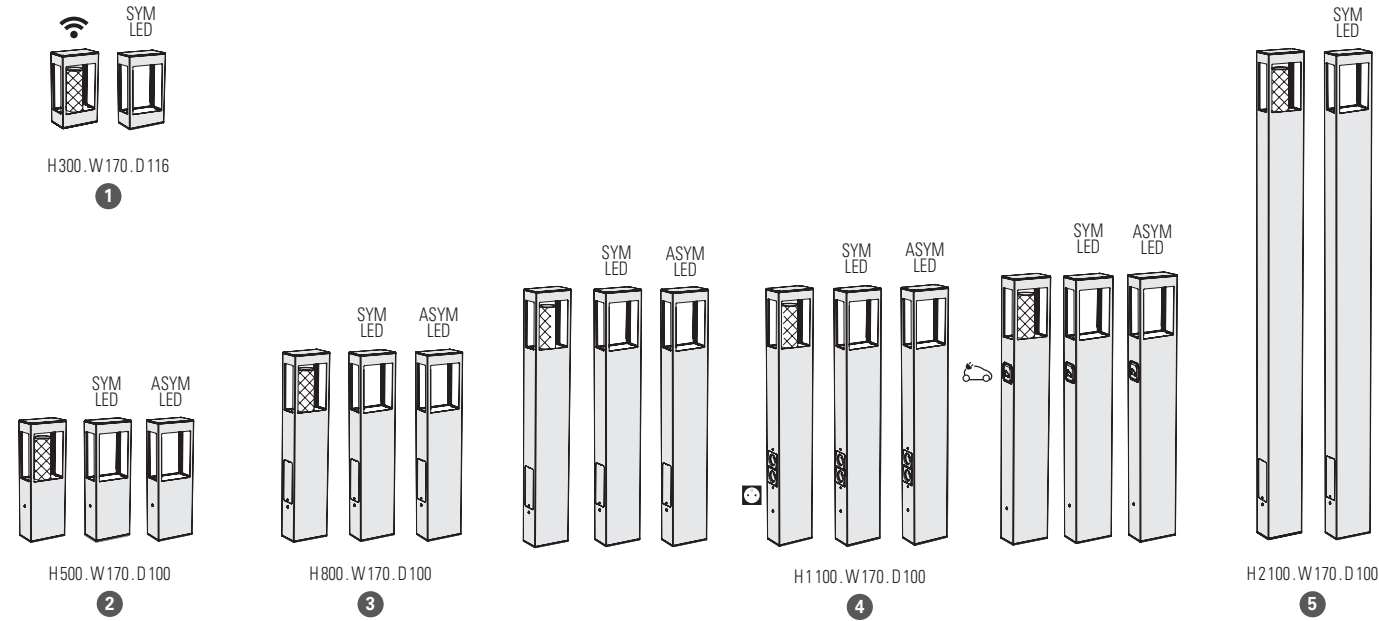

COLOURS CODES

Replace ●●● with the colour code

Other colours on request

MOUNTING

Wiring entry points in grey - Fixing kit included

Tetra

catalogue page 48

MODELS