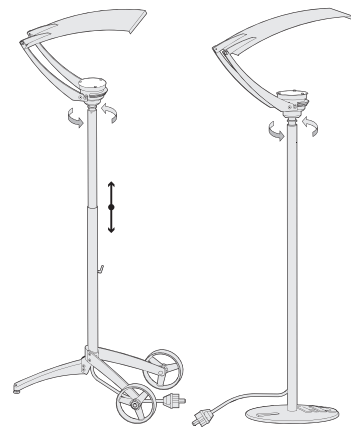

MOUNTING

Wiring entry point in grey - Fixing kit included

1

Equix

catalogue page 120

MODELS

H 2 269 - 2 669 . W 723 . D 1 047

1