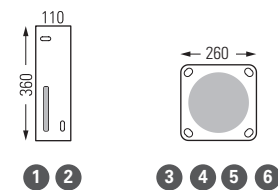

Other colours on request

Single-colour version

	RAL 7044 SILK GREY	105
	RAL 9010 PURE WHITE	101
	RAL 6009 FIR GREEN	067
	RAL 3013 TOMATO RED	110

Other colours on request

MOUNTING

Wiring entry points in grey - Fixing kit included (except models 3 to 6) - Anchor bolts on request (models 3 to 6) p.64