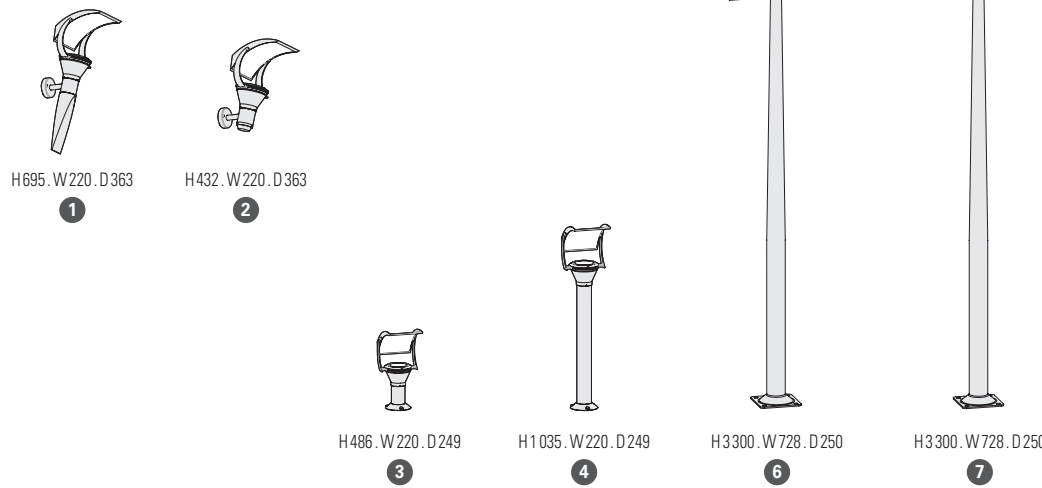

OL33

catalogue page 144

MODELS