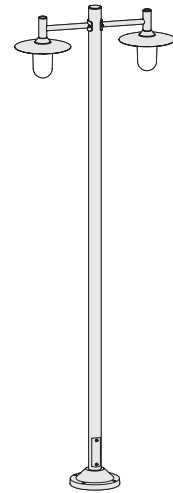

Other colours on request

MOUNTING

Wiring entry point in grey - Fixing kit included

Montana

catalogue page 152

MODELS

H 545 . W 282
H 315 . W 282 . D 385
H 306 . W 282 . D 358

H 2 185 . W 827 . D 282