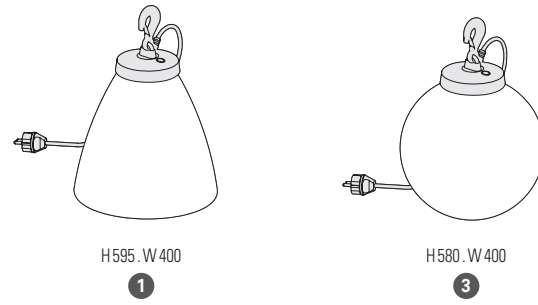

Grumo

catalogue page 104

MODELS

PRICES

MODELS	DIFFUSER		E27		SPARE DIFFUSERS	
			Prices		Prices	
1	OPAL POLYCARBONATE	124 001 ●●●(●)	601 €		165 027 602	254 €
3	OPAL POLYCARBONATE	124 002 ●●●(●)	547 €		165 028 602	161 €

COLOURS CODES

Replace ●●● with the colour code

	RAL 7021 BLACK GREY 107		RAL 3020 TRAFFIC RED 056
	RAL 7044 SILK GREY 105		RAL 2004 PURE ORANGE 014
	RAL 5011 STEEL BLUE 065		RAL 6018 YELLOW GREEN 015
Other colours on request			RAL 6021 PALE GREEN 133

PLUGS CODES

The standard Roger Pradier® plugs are SCHUKO plugs type F
Except for French plugs, replace (●) with the country's plug code

	UK PLUG UK type G		SWISS PLUG CH type J

Hector

catalogue page 42