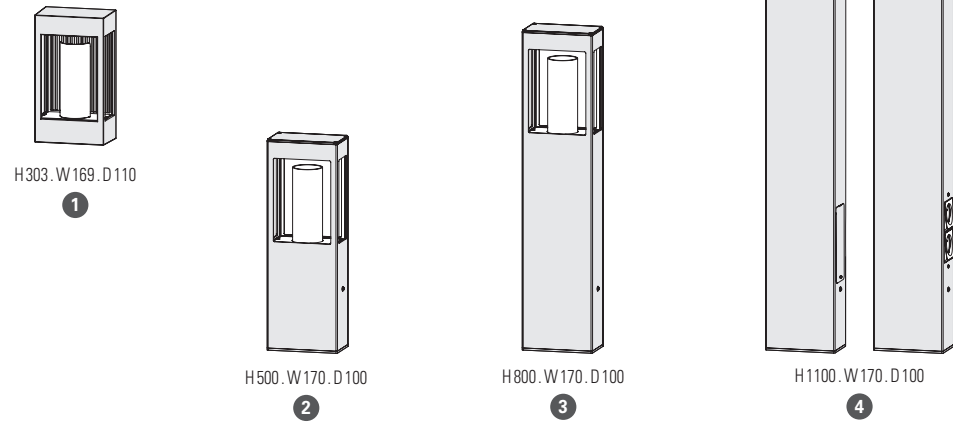

MODELS

MODELS	DIFFUSERS	E27		E27 Class 3		SOCKET*	SPARE GLASSES		SPARE BULB COVERS			
		Prices	Black anodized prices	Prices	Black anodized prices		Prices	Prices	Prices	Prices		
1	CLEAR GLASS 108 001 ●●●	215 €	250 €	108 015 ●●●	211 €	250 €		165 013 609	41 €	165 071 611	44 €	
	BLACK PMMA 108 004 ●●●	239 €	275 €	108 016 ●●●	239 €	275 €		165 013 617	67 €			
2	CLEAR GLASS 108 002 ●●●	381 €		108 017 ●●●	381 €			165 014 609	51 €	165 072 612	44 €	
	BLACK PMMA 108 005 ●●●	401 €		108 018 ●●●	401 €			165 014 617	71 €			
3	CLEAR GLASS 108 003 ●●●	393 €		108 019 ●●●	393 €			165 014 609	51 €	165 072 612	44 €	
	BLACK PMMA 108 006 ●●●	413 €		108 020 ●●●	413 €			165 014 617	71 €			
4	CLEAR GLASS 108 007 ●●●	504 €		108 021 ●●●	504 €		108 009 ●●●(●)	774 €	165 014 609	51 €	165 072 612	44 €
	BLACK PMMA 108 010 ●●●	523 €		108 022 ●●●	523 €		108 012 ●●●(●)	792 €	165 014 617	71 €		

COLOURS CODES

Replace ●●● with the colour code ↓

	VELVET BLACK 113		DARK GREY 006
	RAL 7021 BLACK GREY 107		SLATE GREY 059
	RAL 7044 SILK GREY 105		WHITE 001
	RAL 9010 PURE WHITE 101		BLUE 111
	RAL 5011 STEEL BLUE 065		LIMESTONE 053
	RAL 3005 WINE RED 066		SANDSTONE 054
	RAL 3013 TOMATO RED 110		OLD RUSTIC 046
	RAL 3020 TRAFFIC RED 056		RAW ALUMINIUM WITH MATTE VARNISH 129 model 1 only
	RAL 2004 PURE ORANGE 014		BLACK ANODIZED 144 model 1 only
	RAL 6025 FERN GREEN 109		Other colours on request

SOCKETS CODES

Except for French socket, replace (●) with country's socket code ↓

SCHUKO SOCKET SK type F   SWISS SOCKET CH type J

* For type F and type J: 40€ extracost on the public price.

MOUNTING

Wiring entry points in grey - Fixing kit included

MODEL

PRICES

MODEL	DIFFUSER	R7s LED	SPARE DIFFUSERS		
			Prices	Prices	
1	BOROSILICATE GLASS	192 001 ●●●	270 €	165 112 609	36 €

COLOURS CODES

Replace ●●● with the colour code ↓

	VELVET BLACK 113		RAL 3013 TOMATO RED 110
	RAL 7021 BLACK GREY 107		RAL 2004 PURE ORANGE 014
	WHITE 001		RAL 1016 SULFUR YELLOW 068
	RAL 9010 PURE WHITE 101		RAL 6025 FERN GREEN 109
	RAL 5011 STEEL BLUE 065		RAL 6021 PALE GREEN 133
	RAL 5009 MATTE AZURE BLUE 134		OLD RUSTIC 046
	BLUE 111		Other colours on request

MOUNTING

Wiring entry points in grey - Fixing kit included