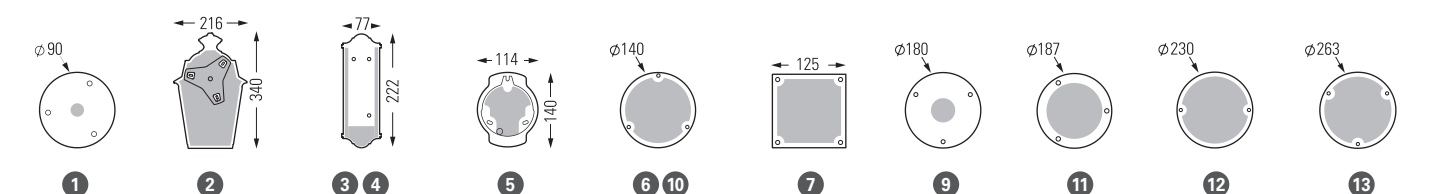

OL33

catalogue page 144

MODELS

PRICES

MODELS	DIFFUSER	LED 18W 3000K warm white		LED 18W 4500K neutral white		LED 28W 3000K warm white		LED 28W 4500K neutral white	
		Prices		Prices		Prices		Prices	
1	VERRE TREMPÉ					144 202 ●●●	911 €	144 203 ●●●	911 €
2	VERRE TREMPÉ	144 205 ●●●	790 €	144 206 ●●●	790 €				
3	VERRE TREMPÉ	144 208 ●●●	695 €	144 209 ●●●	695 €				
4	VERRE TREMPÉ					144 211 ●●●	1 097 €	144 212 ●●●	1 097 €
6	VERRE TREMPÉ					144 214 ●●●	3 049 €	144 215 ●●●	3 049 €
7	VERRE TREMPÉ	144 217 ●●●	2 787 €	144 218 ●●●	2 787 €				

COLOURS CODES

Replace ●●● with the colour code

	RAL 7021 BLACK GREY	107		RAL 3013 TOMATO RED	110
	RAL 7044 SILK GREY	105		OLD RUSTIC	046
Other colours on request				RAL 2004 PURE ORANGE	014

MOUNTING

Wiring entry points in grey - Fixing kit included (except models 6, 7) - Anchor bolts on request (models 6, 7) p.64

Place des Vosges 1 Évolution

catalogue page 234

MODELS

PRICES