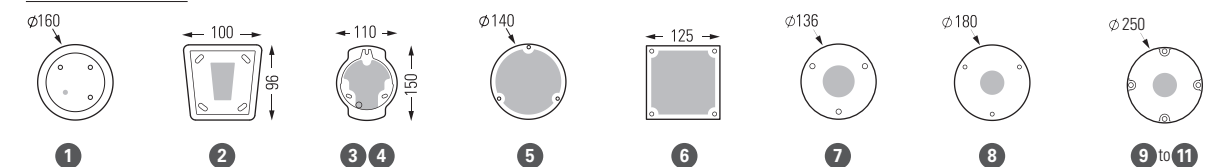

MOUNTING

Wiring entry points in grey - Fixing kit included

Duo

catalogue page 198

MODEL

H 300 . W 186 . D 132

1

MODEL	DIFFUSER	GU10 PAR16 LED	Prices
1	CLEAR TEMPERED GLASS	120 001 ●●●	334 €