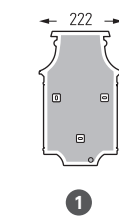

MOUNTING

Wiring entry point in grey - Fixing kit included

Louis Philippe 2

catalogue page 206

MODEL

H427 . W 279 . D 188

MODEL	DIFFUSER	E27			SOURCE G9			SPARE DIFFUSERS					
		Aluminium Price	Brass Price	Raw zinc Price	Aluminium Price	Brass Price	Raw zinc Price	JEU DE VERRES CLAIRS Prices	VERRINE DÉCORATIVE DÉPOLIE Prices				
1	CLEAR GLASS	135 001 ●●●	531 €	811 €	762 €	135 002 ●●●	531 €	811 €	762 €	165 041 609	41 €	165 076 610	58 €