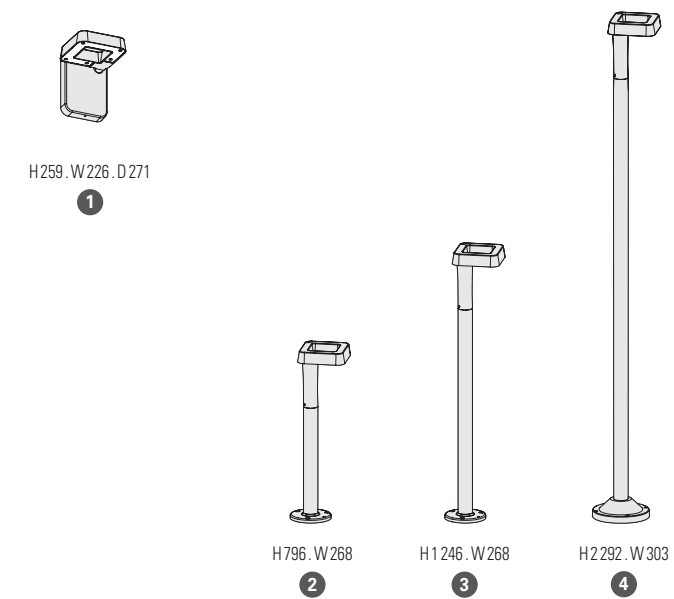

COLOURS CODES

Replace ●●● with the colour code

Other colours on request

MOUNTING

Wiring entry points in grey - Fixing kit included

Square

catalogue page 124

MODELS