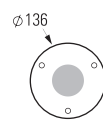

Kerlouan

catalogue page 156

MODELS

PRICES

MODELS	DIFFUSER	E27		E27 + SENSOR		SOCKET*		CORNER PLATE		SPARE DIFFUSER	
		Prices		Prices		Prices		Prices		Prices	
1	POLYCARBONATE	128 001 ●●●	247 €					147 005 ●●●	61 €	165 031 601	43€
2	POLYCARBONATE	128 002 ●●●	287 €							165 031 601	43€
3	POLYCARBONATE	128 003 ●●●	306 €					128 004 ●●● (●)	425 €	165 031 601	43€
4	POLYCARBONATE	128 005 ●●●	326 €	128 007 ●●●	570 €	128 006 ●●● (●)	457 €			165 031 601	43€
6	POLYCARBONATE	128 008 ●●●	831 €							165 031 601	43€
8	POLYCARBONATE	128 009 ●●●	1064 €							165 031 601	43€

COLOURS CODES

Replace ●●● with the colour code

DARK GREY 006
SLATE GREY 059
METAL GREY 023
WHITE 001

Other colours on request

RAL 6009 BRITISH GREEN 019
RAL 6009 FIR GREEN 067
RAL 5011 STEEL BLUE 065
OLD RUSTIC 046

SOCKETS CODES

Except for French socket, replace (●) with country's socket code

SCHUKO SOCKET SK type F

SWISS SOCKET CH type J

* For type F and type J: 20€ extracost on the public price.

MOUNTING

Wiring entry points in grey - Fixing kit included

1

2 3

4

6 8

Klint

catalogue page 62

MODELS

CUSTOMIZABLE SIGNAGE

In red, printing on diffuser

- 4 Square cut out 80x80mm + printing on diffuser
- 5 Laser cutting
- 6 Laser cutting + printing on diffuser

PRICES

MODELS	DIFFUSER	LED 2x2W - 2800K warm white		LED 2x2W - 4000K neutral white	
		Aluminium Prices	Prices cuivre	Aluminium Prices	Prices cuivre
1	CLEAR PMMA	167 001 ●●●	411 € / 579€	167 002 ●●●	411 € / 579€
2	CLEAR PMMA	167 003 ●●●	351 € / 518€	167 004 ●●●	351 € / 518€
3	CLEAR PMMA	167 005 ●●●	411 € / 579€	167 006 ●●●	411 € / 579€

Customizable signage

4	CLEAR PMMA	167 007 ●●●	167 008 ●●●
5	CLEAR PMMA	167 403 ●●●	167 404 ●●●
6	CLEAR PMMA	167 405 ●●●	167 406 ●●●

according to specification

COLOURS CODES

Replace ●●● with the colour code

VELVET BLACK 113
RAL 7021 BLACK GREY 107
RAL 7044 SILK GREY 105
RAL 9010 PURE WHITE 101
RAL 5011 STEEL BLUE 065
BLUE 111