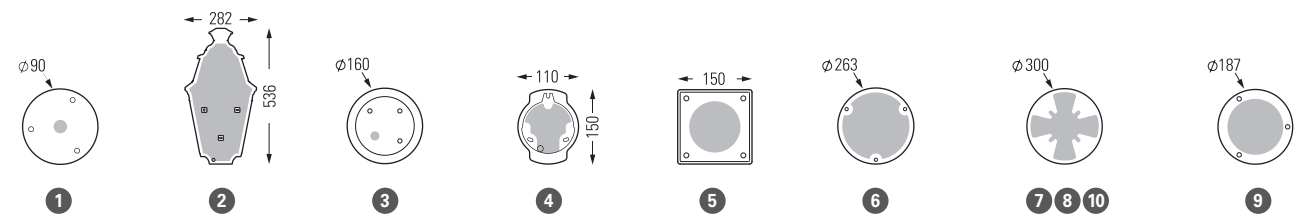

MOUNTING

Wiring entry points in grey - Fixing kit included (except models 7, 8, 10) - Anchor bolts on request (models 7, 8, 10) p.64

Plémo

catalogue page 28