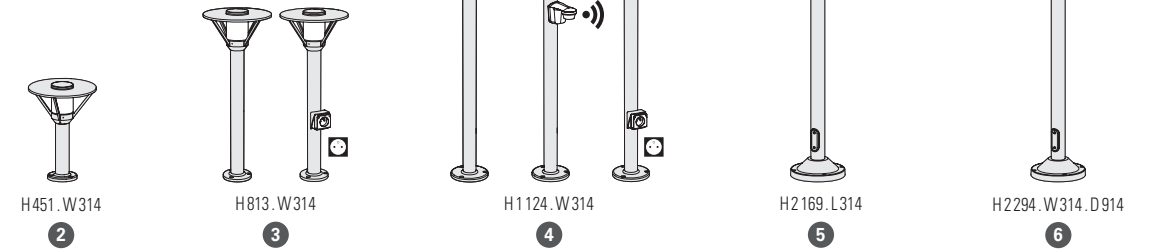

PRICES

MODELS	DIFFUSER	E27		E27 + SENSOR		SOCKET*		CORNER PLATE		SPARE DIFFUSER	
		Prices	Prices	Prices	Prices	Prices	Prices				
1	FROSTED GLASS	115 001	357 €	115 002	553 €			147 006	85 €	165 019	70 €
2	FROSTED GLASS	115 003	333 €							165 019	70 €
3	FROSTED GLASS	115 004	376 €			115 005	453 €			165 019	70 €
4	FROSTED GLASS	115 006	392 €	115 007	611 €	115 008	467 €			165 019	70 €
5	FROSTED GLASS	115 009	627 €							165 019	70 €
6	FROSTED GLASS	115 010	1 181 €							165 019	70 €

COLOURS CODES

Replace ●●● with the colour code

Other colours on request

SOCKETS CODES

Except for French socket, replace (●) with country's socket code

* For type F and type J: 20€ extracost on the public price.

MOUNTING

Wiring entry points in grey - Fixing kit included