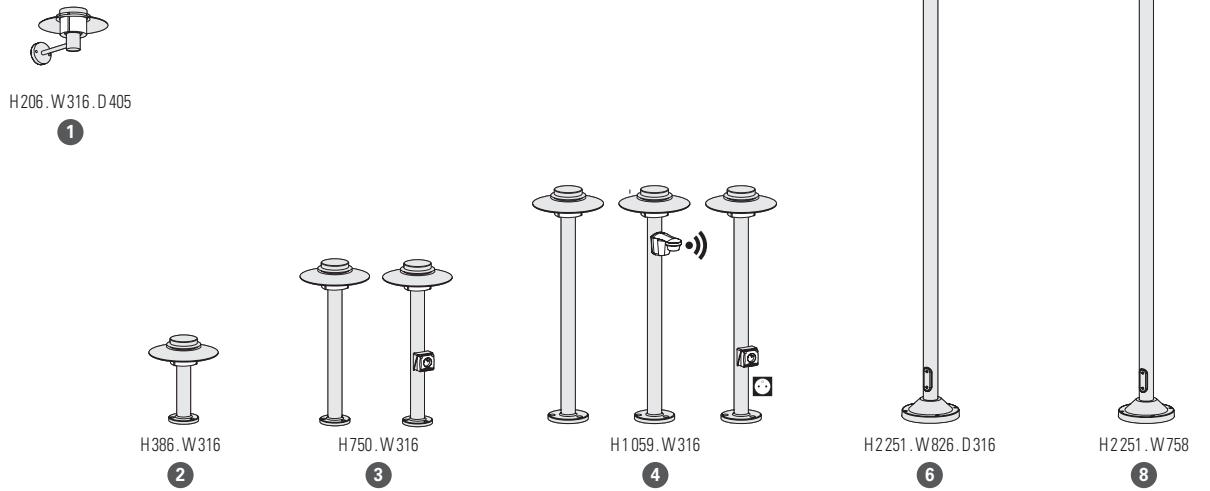

Kerlouan

catalogue page 156

MODELS

PRICES

MODELS	DIFFUSER	E27		E27 + SENSOR		SOCKET*		CORNER PLATE		SPARE DIFFUSER	
		Prices		Prices		Prices		Prices		Prices	
1	POLYCARBONATE	128 001 ●●●	247 €					147 005 ●●●	61 €	165 031 601	43€
2	POLYCARBONATE	128 002 ●●●	287 €							165 031 601	43€
3	POLYCARBONATE	128 003 ●●●	306 €					128 004 ●●● (●)	425 €	165 031 601	43€
4	POLYCARBONATE	128 005 ●●●	326 €	128 007 ●●●	570 €	128 006 ●●● (●)	457 €			165 031 601	43€
6	POLYCARBONATE	128 008 ●●●	831 €							165 031 601	43€
8	POLYCARBONATE	128 009 ●●●	1064 €							165 031 601	43€

COLOURS CODES

Replace ●●● with the colour code

DARK GREY 006
SLATE GREY 059
METAL GREY 023
WHITE 001

Other colours on request

RAL 6009 BRITISH GREEN 019
RAL 6009 FIR GREEN 067
RAL 5011 STEEL BLUE 065
OLD RUSTIC 046

SOCKETS CODES

Except for French socket, replace (●) with country's socket code

SCHUKO SOCKET SK type F

SWISS SOCKET CH type J

* For type F and type J: 20€ extracost on the public price.

MOUNTING

Wiring entry points in grey - Fixing kit included

1

2 3

4

6 8

Klint

catalogue page 62