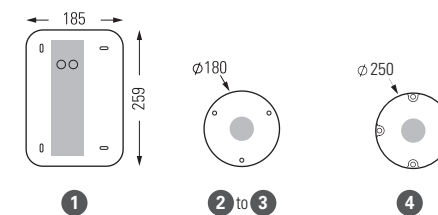

COLOURS CODES

Replace ●●● with the colour code

Other colours on request

MOUNTING

Wiring entry points in grey - Fixing kit included

Tetra

catalogue page 48

MODELS