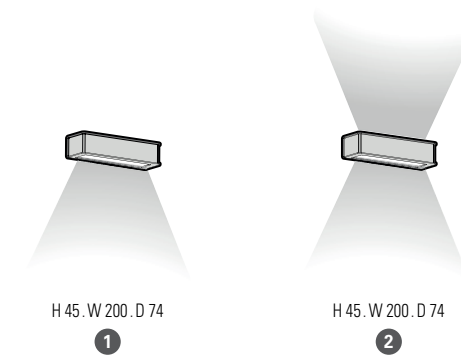

MODELS

PRICES

MODELS	DIFFUSER	G9	Prices		SPARE DIFFUSER	
				Prices		Prices
1	VERRE DEPOLI	190 001 ●●●	197 €	165 109 610	61 €	
2	VERRE DEPOLI	190 002 ●●●	197 €	165 109 610	61 €