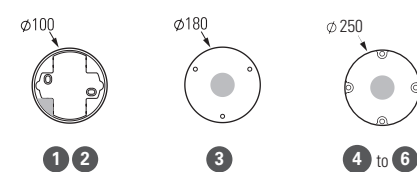

COLOURS CODES

Replace ●●● with the colour code

Other colours on request

MOUNTING

Wiring entry points in grey - Fixing kit included

Avenue 2

catalogue page 252

MODELS