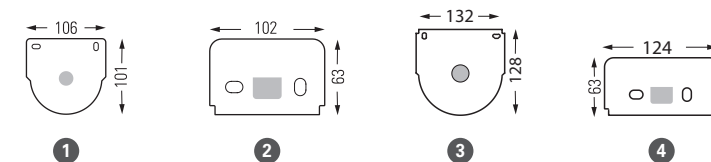

2

3

4

MOUNTING

Wiring entry points in grey - Fixing kit included

1