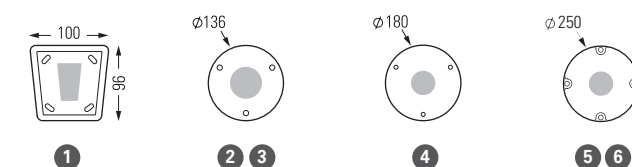

MOUNTING

Wiring entry points in grey - Fixing kit included