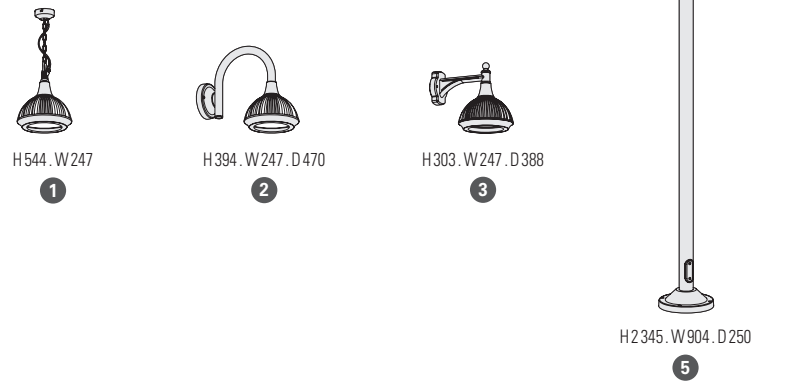

MOUNTING

Wiring entry points in grey - Fixing kit included

Boléro

catalogue page 178

MODELS

H 544 . W 247

H 394 . W 247 . D 470

H 303 . W 247 . D 388