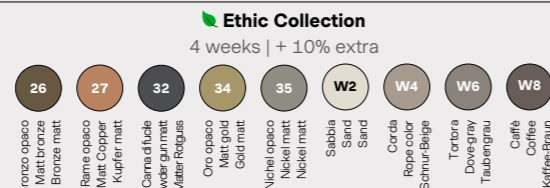

CUSTOM COLOURS ON DEMAND

* Canopy: same colour as diffuser
Cable: transparent or black

DRY H2

TECHNICAL DRAWINGS	GENERAL	LED	ELECTRICAL	OPTICAL | PHOTOMETRIC			
	Ceiling Suspended On-Off, Phase IP20 2.920 lumen - luminaire flux Indoor use Box measurements cm: L 41 x D 32 x H 32 Gross weight: KG.3,20	MID POWER LED 2.700K, 3.000K CRI 90 700mA Mono Bin LED Life L70 B50 > 72.000 h Energy Class: F	220-240 V 50 Hz 32W Class 1 Driver included	Lighting type: Direct Light distribution: Symmetric 			
STRUCTURE	DIMMING	CABLE *	EAN	CODE	DELIVERY	EURO	
2.700 Kelvin							
Bianco opaco / Matt white / Weiß matt	On/off	Trasp. / Transp./ Transp.	8013210188750	1DYH2 000 63 ZL0	3 Weeks	678,00	
Bianco opaco / Matt white / Weiß matt	Phase	Trasp. / Transp./ Transp.	8013210188743	1DYH2 000 63 FL0	3 Weeks	731,00	
Nero opaco / Matt black / Schwarz matt	On/off	Nero / Black / Schwarz	8013210197158	1DYH2 N00 62 ZL0	3 Weeks	678,00	
Nero opaco / Matt black / Schwarz matt	Phase	Nero / Black / Schwarz	8013210191347	1DYH2 N00 62 FL0	3 Weeks	731,00	
3.000 Kelvin							
Bianco opaco / Matt white / Weiß matt	On/off	Trasp. / Transp./ Transp.	8013210229361	1DYH2 000 63 ZL1	3 Weeks	678,00	
Bianco opaco / Matt white / Weiß matt	Phase	Trasp. / Transp./ Transp.	8013210229378	1DYH2 000 63 FL1	3 Weeks	731,00	
Nero opaco / Matt black / Schwarz matt	On/off	Nero / Black / Schwarz	8013210229385	1DYH2 N00 62 ZL1	3 Weeks	678,00	
Nero opaco / Matt black / Schwarz matt	Phase	Nero / Black / Schwarz	8013210229392	1DYH2 N00 62 FL1	3 Weeks	731,00	
Piastra Ø 12 per rosone (Bianco opaco) / Plate for canopy Ø 12 (Matt white) / Rückplatte Ø 12 für Deckenrosette (Weiß matt)					KPA20063	3 Weeks	37,00