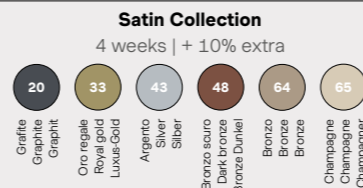

CUSTOM COLOURS ON DEMAND

* Canopy: same colour as diffuser
Cable: transparent or black

DRY H3

TECHNICAL DRAWINGS	GENERAL	LED	ELECTRICAL	OPTICAL | PHOTOMETRIC			
	Ceiling Suspended On-Off IP20 900 lumen - luminaire flux Indoor use Box measurements cm: L 41 x D 32 x H 32 Gross weight: KG.4,00	ACRICHE HV LED 2.700K, 3.000K CRI 90 230V Macadam step 3 LED Life L70 B50 > 50.000 h Energy Class: F	220-240 V 50 Hz 16W Class 1 Driver included	Lighting type: Direct Light distribution: Symmetric 			
STRUCTURE	DIMMING	CABLE *	EAN	CODE	DELIVERY	EURO	
2.700 Kelvin							
Bianco opaco / Matt white / Weiß matt	On/off	Trasp. / Transp./ Transp.	8013210192993	1DYH3 000 63 ZL0	3 Weeks	313,00	
Nero opaco / Matt black / Schwarz matt	On/off	Nero / Black / Schwarz	8013210197165	1DYH3 N00 62 ZL0	3 Weeks	313,00	
3.000 Kelvin							
Bianco opaco / Matt white / Weiß matt	On/off	Trasp. / Transp./ Transp.	8013210193006	1DYH3 000 63 ZL1	3 Weeks	313,00	
Nero opaco / Matt black / Schwarz matt	On/off	Nero / Black / Schwarz	8013210197172	1DYH3 N00 62 ZL1	3 Weeks	313,00	
Piastra Ø 12 per rosone (Bianco opaco) / Plate for canopy Ø 12 (Matt white) / Rückplatte Ø 12 für Deckenrosette (Weiß matt)					KPA20063	3 Weeks	37,00