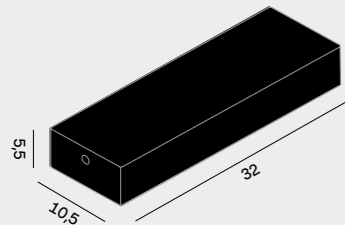

Rosone a plafone con alimentatore 48V / Ceiling rose with power supply 48V / Deckenrosette inkl. Driver 48V

STRUCTURE	POWER	EAN	CODE	DELIVERY	EURO
Nero opaco / Matt black / Schwarz matt	150W		ASVRP A00 62 ZL0	4 Weeks	260,00
Nero opaco / Matt black / Schwarz matt	150W + Push button device		ASVRP A00 62 HLO	4 Weeks	385,00
Nero opaco / Matt black / Schwarz matt	200W		ASVRP B00 62 ZL0	4 Weeks	275,00
Nero opaco / Matt black / Schwarz matt	200W + Push button device		ASVRP B00 62 ZLO	4 Weeks	400,00
Nero opaco / Matt black / Schwarz matt	250W		ASVRP 000 62 ZL0	4 Weeks	290,00
Nero opaco / Matt black / Schwarz matt	250W + Push button device		ASVRP 000 62 HLO	4 Weeks	415,00

Iva esclusa-Vat excluded-Ohne MWSt

Faretto orientabile da binario Ø 50 mm / Track adjustable spotlight Ø 50 mm / Verstellbarer Strahler für Schiene Ø 50 mm

TECHNICAL DRAWINGS	GENERAL	LED	ELECTRICAL	OPTICAL | PHOTOMETRIC
	System Track On-Off, Dali IP20 min 849 max 1.062 lumen luminaire flux Indoor use Box measurements cm: L 17 x D 10 x H 9 Gross weight: KG.0,40	MID POWER LED 2.700K, 3000K CRI 90 320mA Macadam step 2 LED Life L80 B50 > 55.400 h Energy Class: F	48 V 11,6W Class 3 Driver included	Lighting type: Direct Light distribution: Symmetric Discover Souvlaky

STRUCTURE	LENS BEAM	DIMMING	LUMEN	EAN	CODE	DELIVERY	EURO
2.700 Kelvin							
Nero opaco / Matt black / Schwarz matt	18°	On/off	974	8013210224069	ASVS1 001 62 ZL0	4 Weeks	325,00
Nero opaco / Matt black / Schwarz matt	24°	On/off	1.027	8013210224076	ASVS1 002 62 ZL0	4 Weeks	325,00
Nero opaco / Matt black / Schwarz matt	36°	On/off	849	8013210224083	ASVS1 003 62 ZL0	4 Weeks	325,00
Nero opaco / Matt black / Schwarz matt	60°	On/off	890	8013210224090	ASVS1 004 62 ZL0	4 Weeks	325,00
Nero opaco / Matt black / Schwarz matt	18°	Dali	974	8013210224106	ASVS1 001 62 PL0	4 Weeks	350,00
Nero opaco / Matt black / Schwarz matt	24°	Dali	1.027	8013210224113	ASVS1 002 62 PL0	4 Weeks	350,00
Nero opaco / Matt black / Schwarz matt	36°	Dali	849	8013210224120	ASVS1 003 62 PL0	4 Weeks	350,00
Nero opaco / Matt black / Schwarz matt	60°	Dali	890	8013210224137	ASVS1 004 62 PL0	4 Weeks	350,00

3.000 Kelvin							
Nero opaco / Matt black / Schwarz matt	18°	On/off	1.006	8013210224144	ASVS1 001 62 ZL1	4 Weeks	325,00
Nero opaco / Matt black / Schwarz matt	24°	On/off	1.062	8013210224151	ASVS1 002 62 ZL1	4 Weeks	325,00
Nero opaco / Matt black / Schwarz matt	36°	On/off	877	8013210224168	ASVS1 003 62 ZL1	4 Weeks	325,00
Nero opaco / Matt black / Schwarz matt	60°	On/off	920	8013210224175	ASVS1 004 62 ZL1	4 Weeks	325,00
Nero opaco / Matt black / Schwarz matt	18°	Dali	1.006	8013210224182	ASVS1 001 62 PL1	4 Weeks	350,00
Nero opaco / Matt black / Schwarz matt	24°	Dali	1.062	8013210224199	ASVS1 002 62 PL1	4 Weeks	350,00
Nero opaco / Matt black / Schwarz matt	36°	Dali	877	8013210224205	ASVS1 003 62 PL1	4 Weeks	350,00
Nero opaco / Matt black / Schwarz matt	60°	Dali	920	8013210224212	ASVS1 004 62 PL1	4 Weeks	350,00

Faretto a binario con diffusore in vetro / Track spotlight with glass diffuser / Schienenstrahler mit Glasdiffusor