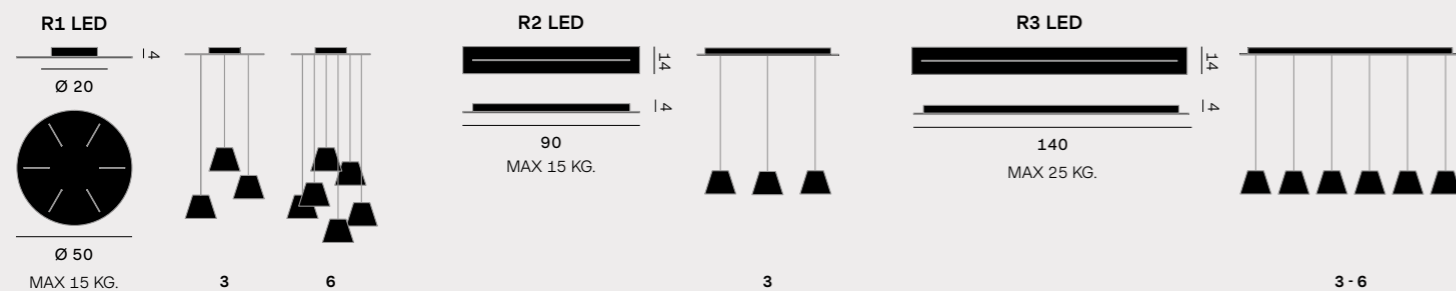

R1 LED DINA H1 - R2 LED DINA H1 - R3 LED DINA H1

R1 LED per 3 sospensioni / R1 LED per 3 sospensioni / R1 LED per 3 sospensioni

STRUCTURE	DIMMING	EAN	CODE	DELIVERY	EURO
Bianco opaco / Matt white / Weiß matt	On/off	8013210204283	AROS1 DN3 63 ZL0	4 Weeks	401,00
Bianco opaco / Matt white / Weiß matt	Dali	8013210205211	AROS1 DN3 63 PL0	4 Weeks	444,00
Bianco opaco / Matt white / Weiß matt	Push	8013210205228	AROS1 DN3 63 HL0	4 Weeks	444,00

R1 LED per 6 sospensioni / R1 LED per 6 sospensioni / R1 LED per 6 sospensioni

STRUCTURE	DIMMING	EAN	CODE	DELIVERY	EURO
Bianco opaco / Matt white / Weiß matt	On/off	8013210204290	AROS1 DN6 63 ZL0	4 Weeks	456,00
Bianco opaco / Matt white / Weiß matt	Dali	8013210205235	AROS1 DN6 63 PL0	4 Weeks	530,00
Bianco opaco / Matt white / Weiß matt	Push	8013210205242	AROS1 DN6 63 HL0	4 Weeks	530,00

R2 LED per 3 sospensioni / R2 LED per 3 sospensioni / R2 LED per 3 sospensioni

STRUCTURE	DIMMING	EAN	CODE	DELIVERY	EURO
Bianco opaco / Matt white / Weiß matt	On/off	8013210204276	AROS2 DN3 63 ZL0	4 Weeks	525,00
Bianco opaco / Matt white / Weiß matt	Dali	8013210205259	AROS2 DN3 63 PL0	4 Weeks	568,00
Bianco opaco / Matt white / Weiß matt	Push	8013210205266	AROS2 DN3 63 HL0	4 Weeks	568,00

R3 LED per 3 sospensioni / R3 LED per 3 sospensioni / R3 LED per 3 sospensioni

STRUCTURE	DIMMING	EAN	CODE	DELIVERY	EURO
Bianco opaco / Matt white / Weiß matt	On/off	8013210204269	AROS3 DN3 63 ZL0	4 Weeks	675,00
Bianco opaco / Matt white / Weiß matt	Dali	8013210205280	AROS3 DN3 63 PL0	4 Weeks	718,00
Bianco opaco / Matt white / Weiß matt	Push	8013210205396	AROS3 DN3 63 HL0	4 Weeks	718,00

R3 LED per 6 sospensioni / R3 LED per 6 sospensioni / R3 LED per 3 sospensioni

STRUCTURE	DIMMING	EAN	CODE	DELIVERY	EURO
Bianco opaco / Matt white / Weiß matt	On/off	8013210204252	AROS3 DN6 63 ZL0	4 Weeks	707,00
Bianco opaco / Matt white / Weiß matt	Dali	8013210205402	AROS3 DN6 63 PL0	4 Weeks	792,00
Bianco opaco / Matt white / Weiß matt	Push	8013210205419	AROS3 DN6 63 HL0	4 Weeks	792,00

DINA H1

STRUCTURE	EAN	CODE	DELIVERY	EURO
Trasparente / Transparent / Transparent	8013210205426	ADNH1 001 02 RL0	4 Weeks	238,00
Bianco / White / Weiß	8013210205440	ADNH1 002 02 RL0	4 Weeks	238,00
Cromo / Chrome / Chrom	8013210205457	ADNH1 003 02 RL0	4 Weeks	238,00
Nero / Black / Schwarz	8013210205464	ADNH1 004 02 RL0	4 Weeks	238,00
Blu / Blue / Blau	8013210205488	ADNH1 005 02 RL0	4 Weeks	238,00