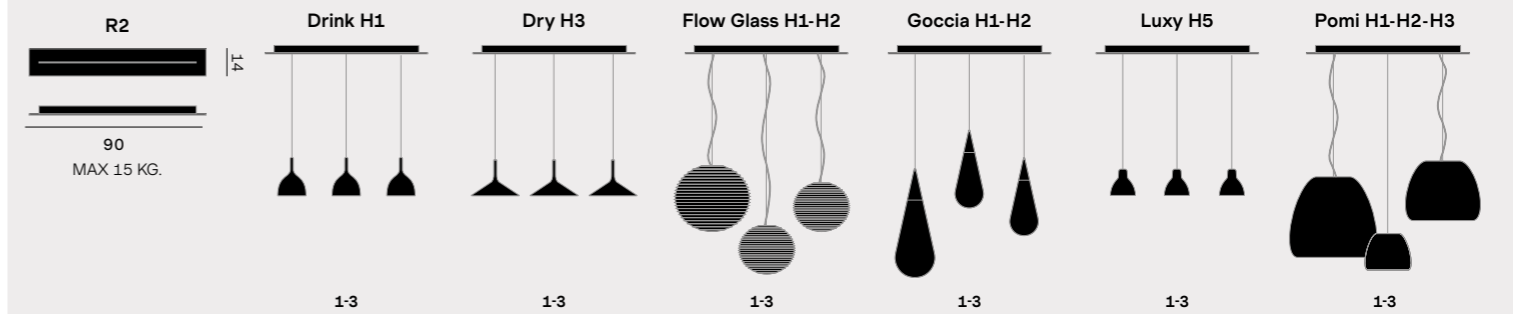

STRUCTURE	EAN	CODE	DELIVERY	EURO
R2 ROSONE / CANOPY / BALDACHIN Bianco opaco / Matt white / Weiß matt	8013210202630	AROS2 ROT 63 Z00	3 Weeks	466,00

CUSTOM COLOURS ON DEMAND FOR CANOPY

Satin Collection
4 weeks | + 10% extra

- 20 Grafite Graphite
- 33 Oro regale Royal gold Luxus-Gold
- 43 Argento Silver Silber
- 48 Bronzo scuro Dark bronze Bronze Dunkel
- 62 Nero opaco Matt black Schwarz matt
- 64 Bronzo Bronze
- 65 Champagne Champagne Champagner

Ethic Collection
4 weeks | + 10% extra

- 26 Bronzo opaco Matt bronze Bronze matt
- 27 Rame opaco Matt Copper Kupfer matt
- 32 Carta di lude Powder gun matt Matter Rotguss
- 34 Oro opaco Matt gold Gold matt
- 35 Nichel opaco Nickel matt Nickel matt
- W2 Sabbia Sand Sand
- W4 Corda Rope color Schur Beige
- W6 Tortora Dovegray Taubengrau
- W8 Caffè Coffee Kaffee-Braun

ACCESSORI / ACCESSORIES

Discover Rosoni/Canopies