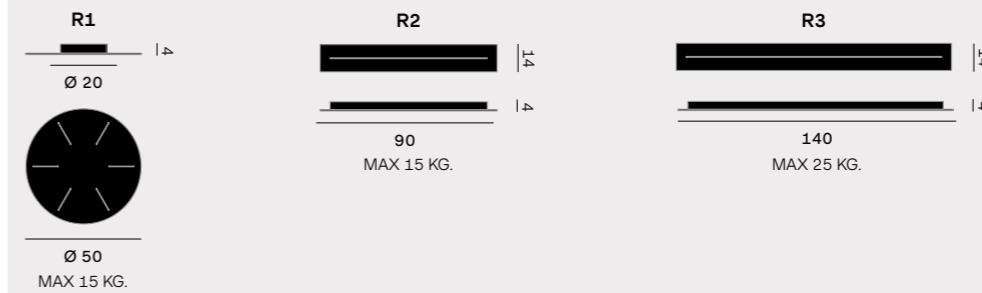

ROSONE R1 - R2 - R3 / CANOPY R1 - R2 - R3 / BALDACHIN R1 - R2 - R3

Ordina queste versioni per utilizzare il rosone con sospensioni non prodotte da Rotaliana / **To order for assembling with pendants not produced by Rotaliana /**
Diese Modelle sind zur Verwendung mit Pendeln, die nicht von Rotaliana hergestellt wurden

STRUCTURE	EAN	CODE	DELIVERY	EURO
R1 max 6 luci Ø 50 per lampade a tensione di rete / max 6 lights Ø 50 for mains voltage lamps / Ø 50 max 6 Pendel in Hochvolt Bianco opaco / Matt white / Weiß matt	8013210197554	AROS1 000 63 Z00	3 Weeks	412,00
R2 max 3 luci L 90 per lampade a tensione di rete / max 3 lights L 90 for mains voltage lamps / L 90 max 3 Pendel in Hochvolt Bianco opaco / Matt white / Weiß matt	8013210197561	AROS2 000 63 Z00	3 Weeks	530,00
R3 max 6 luci L 140 per lampade a tensione di rete / max 6 lights L 140 for mains voltage lamps / L 140 max 6 Pendel in Hochvolt Bianco opaco / Matt white / Weiß matt	8013210197578	AROS3 000 63 Z00	3 Weeks	745,00