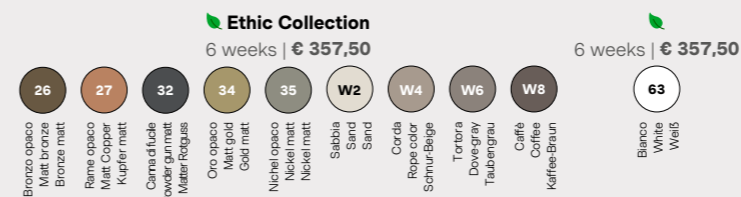

CUSTOM COLOURS ON DEMAND