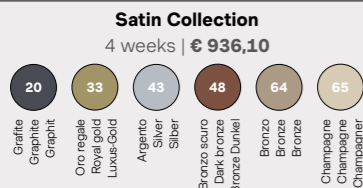

DRY F1

TECHNICAL DRAWINGS	GENERAL	LED	ELECTRICAL	OPTICAL | PHOTOMETRIC		
	Floor Standing Push button dimmer IP20 4.800 lumen - luminaire flux Indoor use Box measurements cm: L 37 x D 37 x H 191 Gross weight: KG.15,00	MID POWER LED 2.700K, 3.000K CRI 90 1.940mA Macadam step 3 LED Life L70 B50 > 54.000 h Energy Class: E	220-240 V 50 Hz 45W Class 2 Driver included Europe plug	Lighting type: Indirect Light distribution: Symmetric 		
STRUCTURE			EAN	CODE	DELIVERY	EURO
2.700 Kelvin						
Bianco opaco / Matt white / Weiß matt			8013210188521	1DYF1 000 63 EL1	3 Weeks	851,00
Nero opaco / Matt black / Schwarz matt			8013210188552	1DYF1 000 62 EL1	3 Weeks	851,00
3.000 Kelvin						
Bianco opaco / Matt white / Weiß matt			8013210229071	1DYF1 000 63 EL0	3 Weeks	851,00
Nero opaco / Matt black / Schwarz matt			8013210229064	1DYF1 000 62 EL0	3 Weeks	851,00

CUSTOM COLOURS ON DEMAND

DRY H1

TECHNICAL DRAWINGS	GENERAL	LED	ELECTRICAL	OPTICAL | PHOTOMETRIC			
	Ceiling Suspended On-Off, Phase IP20 1.460 lumen - luminaire flux Indoor use Box measurements cm: L 40 x D 33 x H 34 Gross weight: KG.2,70	MID POWER LED 2.700K, 3.000K CRI 90 700mA Mono Bin LED Life L70 B50 > 72.000 h Energy Class: F	220-240 V 50 Hz 16W Class 1 Driver included	Lighting type: Direct Light distribution: Symmetric 			
STRUCTURE	DIMMING	CABLE *	EAN	CODE	DELIVERY	EURO	
2.700 Kelvin							
Bianco opaco / Matt white / Weiß matt	On/off	Trasp. / Transp./ Transp.	8013210188729	1DYH1 000 63 ZL0	3 Weeks	366,00	
Bianco opaco / Matt white / Weiß matt	Phase	Trasp. / Transp./ Transp.	8013210188736	1DYH1 000 63 FL0	3 Weeks	418,00	
Nero opaco / Matt black / Schwarz matt	On/off	Nero / Black / Schwarz	8013210196434	1DYH1 N00 62 ZL0	3 Weeks	366,00	
Nero opaco / Matt black / Schwarz matt	Phase	Nero / Black / Schwarz	8013210197141	1DYH1 N00 62 FL0	3 Weeks	418,00	
3.000 Kelvin							
Bianco opaco / Matt white / Weiß matt	On/off	Trasp. / Transp./ Transp.	8013210229323	1DYH1 000 63 ZL1	3 Weeks	366,00	
Bianco opaco / Matt white / Weiß matt	Phase	Trasp. / Transp./ Transp.	8013210229330	1DYH1 000 63 FL1	3 Weeks	418,00	
Nero opaco / Matt black / Schwarz matt	On/off	Nero / Black / Schwarz	8013210229347	1DYH1 N00 62 ZL1	3 Weeks	366,00	
Nero opaco / Matt black / Schwarz matt	Phase	Nero / Black / Schwarz	8013210229354	1DYH1 N00 62 FL1	3 Weeks	418,00	
Piastra Ø 12 per rosone (Bianco opaco) / Plate for canopy Ø 12 (Matt white) / Rückplatte Ø 12 für Deckenrosette (Weiß matt)					KPA20063	3 Weeks	37,00