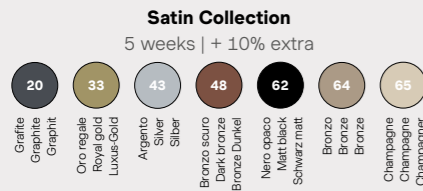

CUSTOM COLOURS ON DEMAND

TECHNICAL DRAWINGS	GENERAL	LED	ELECTRICAL	OPTICAL | PHOTOMETRIC
GOCCIA H1 Ø 9 pag. 86 max 200 63 Ø 23	Ceiling Suspended IP20 Indoor use Box measurements cm: L 32 x D 32 x H 67 Gross weight: KG.3,40	1 X E27 LED not included	220-240 V 50 Hz Class 1	Lighting type: Diffused Light distribution: Symmetric Discover Goccia
STRUCTURE	EAN	CODE	DELIVERY	EURO
Bianco acidato / Etched white / Weiß matt	8013210143193	1GOH1 001 00 ZBO	3 Weeks	511,00

Canopy: etched white

TECHNICAL DRAWINGS	GENERAL	LED	ELECTRICAL	OPTICAL | PHOTOMETRIC
GOCCIA H2 Ø 9 pag. 86 max 200 45 Ø 16,5	Ceiling Suspended IP20 Indoor use Box measurements cm: L 29 x D 28 x H 55 Gross weight: KG.2,00	1 X E27 LED not included	220-240 V 50 Hz Class 1	Lighting type: Diffused Light distribution: Symmetric Discover Goccia
STRUCTURE	EAN	CODE	DELIVERY	EURO
Bianco acidato / Etched white / Weiß matt	8013210143186	1GOH2 001 00 ZBO	3 Weeks	401,00

Canopy: etched white