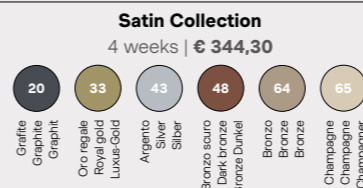

CUSTOM COLOURS ON DEMAND

* Canopy: same colour as diffuser
Cable: transparent or black

DRY H4

TECHNICAL DRAWINGS	GENERAL	LED	ELECTRICAL	OPTICAL PHOTOMETRIC		
	Ceiling Suspended On-Off IP20 1.800 lumen - luminaire flux Indoor use Box measurements cm: L 40 x D 33 x H 34 Gross weight: KG.3,90	ACRICHE HV LED 2.700K, 3.000K CRI 90 230V Macadam step 3 LED Life L70 B50 > 50.000 h Energy Class: F	220-240 V 50 Hz 32W Class 1 Driver included	Lighting type: Direct Light distribution: Symmetric 		
STRUCTURE	DIMMING	CABLE *	EAN	CODE	DELIVERY	EURO
2.700 Kelvin						
Bianco opaco / Matt white / Weiß matt	On/off	Trasp. / Transp. / Transp.	8013210193013	1DYH4 000 63 ZL0	3 Weeks	560,00
Nero opaco / Matt black / Schwarz matt	On/off	Nero / Black / Schwarz	8013210197189	1DYH4 N00 62 ZL0	3 Weeks	560,00
3.000 Kelvin						
Bianco opaco / Matt white / Weiß matt	On/off	Trasp. / Transp. / Transp.	8013210193020	1DYH4 000 63 ZL1	3 Weeks	560,00
Nero opaco / Matt black / Schwarz matt	On/off	Nero / Black / Schwarz	8013210197196	1DYH4 N00 62 ZL1	3 Weeks	560,00
Piastra Ø 12 per rosone (Bianco opaco) / Plate for canopy Ø 12 (Matt white) / Rückplatte Ø 12 für Deckenrosette (Weiß matt) KPA20063					3 Weeks	37,00
CUSTOM COLOURS ON DEMAND						
Satin Collection 4 weeks € 616,00		Ethic Collection 4 weeks € 616,00		* Canopy: same colour as diffuser Cable: transparent or black		
20 Graffite Graphite 33 Oro regale Royal gold Luxus-Gold 43 Argento Silver Silber 48 Bronzo scuro Dark bronze Bronze Dunkel 64 Bronzo Bronze 65 Champagne Champagner	26 Bronzo opaco Matt bronze Bronze matt 27 Rame opaco Matt Copper Kupfer matt 32 Canna di fucile Powder gun matt Matter Rotguss 34 Oro opaco Matt gold Gold matt 35 Nichel opaco Nickel matt Nickel matt W2 Sabbia Sand W4 Corda Rope color Schnur-Blige W6 Torbora Dovegray Taubengrau W8 Caffè Coffee Kaffee-Braun					