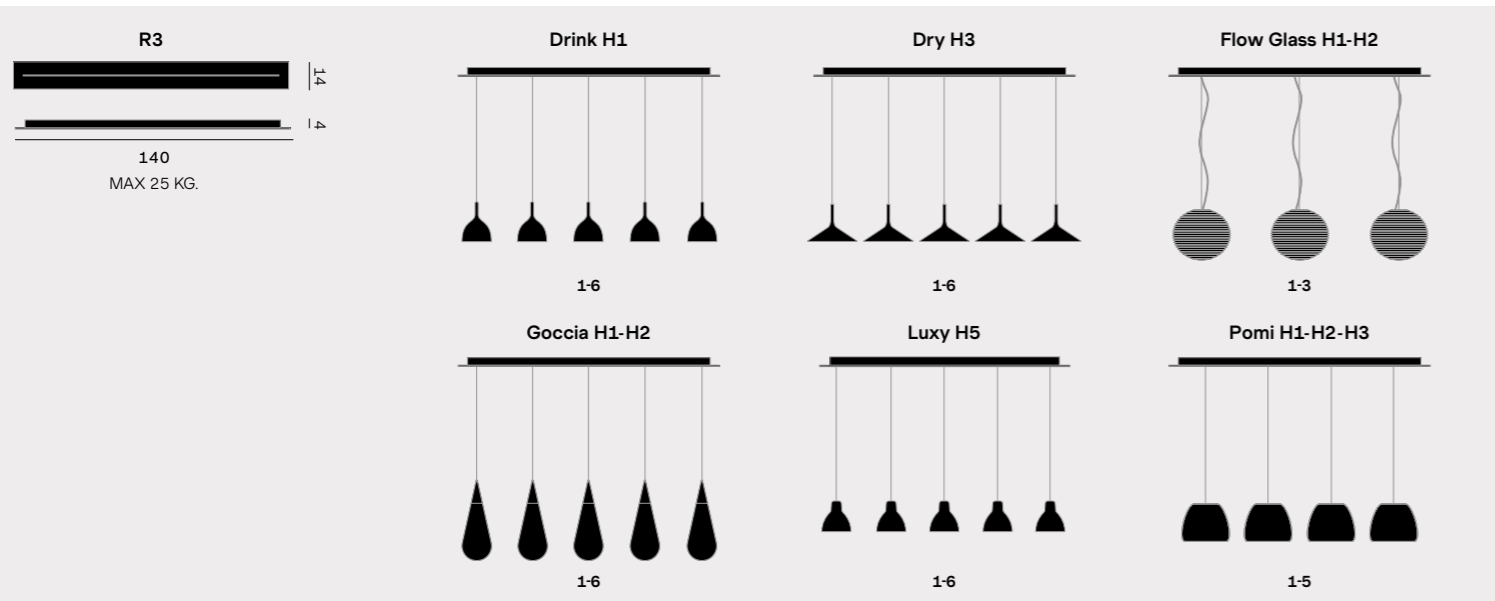

STRUCTURE	EAN	CODE	DELIVERY	EURO
R3 ROSONE / CANOPY / BALDACHIN				
Bianco opaco / Matt white / Weiß matt	8013210202647	AROS3 ROT 63 Z00	3 Weeks	658,00

CUSTOM COLOURS ON DEMAND FOR CANOPY

Satin Collection
4 weeks | + 10% extra

- 20 Grafite Graphite
- 33 Oro regale Royal gold Luxus-Gold
- 43 Argento Silber
- 48 Bronzo scuro Dark bronze Bronze Dunkel
- 62 Nero opaco Matt black Schwarz matt
- 64 Bronzo Bronze
- 65 Champagne Champagne

Ethic Collection
4 weeks | + 10% extra

- 26 Bronzo opaco Matt bronze Bronze matt
- 27 Rame opaco Matt Copper Kupfer matt
- 32 Cerama di lucre Powder gun matt Mather-Portguss
- 34 Oro opaco Matt gold Gold matt
- 35 Nichel opaco Nickel matt Nickel matt
- W2 Sabbia Sand
- W4 Corda Rope color Schnur-Beige
- W6 Tortora Dovegray Taubengrau
- W8 Caffè Coffee Kaffee-Braun

DRINK H1 min. 1 lampada - max. 6 lampade / min. 1 suspension - max. 6 suspensions / 1 bis - max. 6 Pendelleuchten

STRUCTURE	CABLE COLOR	EAN	CODE	DELIVERY	EURO
Bianco opaco / Matt white / Weiß matt	Trasparente / Transparent / Transparent	8013210204795	ADRH1 000 63 RB0	3 Weeks	239,00
Nero opaco / Matt black / Schwarz matt	Nero / Black / Schwarz	8013210204801	ADRH1 N00 62 RB0	4 Weeks	239,00

DRY H3 min. 1 lampada - max. 6 lampade / min. 1 suspension - max. 6 suspensions / 1 bis - max. 6 Pendelleuchten

STRUCTURE	DIMMING	CABLE COLOR	EAN	CODE	DELIVERY	EURO
Bianco opaco / Matt white / Weiß matt	2.700 Kelvin	On/off / Trasp. / Transp. / Transp.	8013210204818	ADYH3 000 63 RL0	3 Weeks	313,00
Nero opaco / Matt black / Schwarz matt	2.700 Kelvin	On/off / Nero / Black / Schwarz	8013210204825	ADYH3 N00 62 RL0	4 Weeks	313,00
Bianco opaco / Matt white / Weiß matt	3.000 Kelvin	On/off / Trasp. / Transp. / Transp.	8013210204832	ADYH3 000 63 RL1	3 Weeks	313,00
Nero opaco / Matt black / Schwarz matt	3.000 Kelvin	On/off / Nero / Black / Schwarz	8013210204849	ADYH3 N00 62 RL1	4 Weeks	313,00

FLOW GLASS H1 min. 1 lampada - max. 3 lampade / min. 1 suspension - max. 3 suspensions / 1 bis - max. 3 Pendelleuchten

STRUCTURE	EAN	CODE	DELIVERY	EURO
Bianco opaco / Matt white / Weiß matt	8013210204856	AFWH1 G01 63 RB0	3 Weeks	436,00

FLOW GLASS H2 min. 1 lampada - max. 3 lampade / min. 1 suspension - max. 3 suspensions / 1 bis - max. 3 Pendelleuchten

STRUCTURE	EAN	CODE	DELIVERY	EURO
Bianco opaco / Matt white / Weiß matt	8013210204863	AFWH2 G01 63 RB0	3 Weeks	319,00

GOCCIA H1 min. 1 lampada - max. 6 lampade / min. 1 suspension - max. 6 suspensions / 1 bis - max. 6 Pendelleuchten

STRUCTURE	EAN	CODE	DELIVERY	EURO
Bianco opaco / Matt white / Weiß matt	8013210202685	AGOH1 001 00 RB0	3 Weeks	511,00

GOCCIA H2 min. 1 lampada - max. 6 lampade / min. 1 suspension - max. 6 suspensions / 1 bis - max. 6 Pendelleuchten

STRUCTURE	EAN	CODE	DELIVERY	EURO
Bianco opaco / Matt white / Weiß matt	8013210202692	AGOH2 00 100 RB0	3 Weeks	401,00