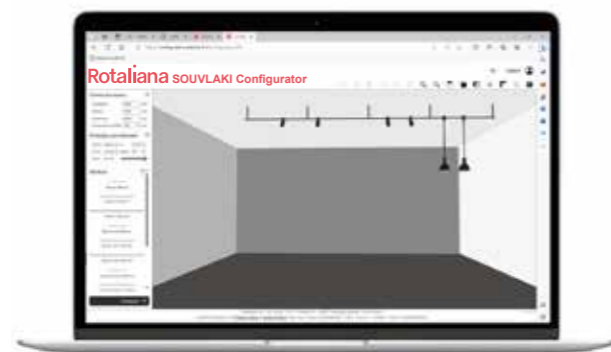

SOUVLAKI

SYSTEM

CONFIGURATOR

Binario Ø 25mm a 48V con conduttori di alimentazione e di segnale (DALI/CASAMBI) / Track Ø 25mm 48V with power and signal (DALI/CASAMBI) conductors / Stromschiene 48V Ø 25mm mit Stromversorgung und Signalleitungen (DALI/CASAMBI)

Ø 2,5

L 89 / 119 / 149

Dimensions cm and Weight
L 89 x D 2,5 x H 2,5 - KG.0,90
L 119 x D 2,5 x H 2,5 - KG.1,20
L 149 x D 2,5 x H 2,5 - KG.1,51

STRUCTURE	LENGHT cm	EAN	CODE	DELIVERY	EURO
Nero opaco / Matt black / Schwarz matt	89	8013210223598	ASVBI 001 62 Z00	4 Weeks	165,00
Nero opaco / Matt black / Schwarz matt	119	8013210223611	ASVBI 002 62 Z00	4 Weeks	195,00
Nero opaco / Matt black / Schwarz matt	149	8013210223628	ASVBI 003 62 Z00	4 Weeks	265,00

Binario Ø 25mm a 48V con conduttori di alimentazione e di segnale (DALI/CASAMBI) e sorgente a luce indiretta / Track Ø 25mm 48V with power and signal (DALI/CASAMBI) conductors with indirect light source / Stromschiene 48V Ø 25mm mit Stromversorgungs- und Signalleitungen (DALI/CASAMBI) und indirekter Lichtquelle

TECHNICAL DRAWINGS	GENERAL	LED	ELECTRICAL	OPTICAL | PHOTOMETRIC				
	System Track Dali, Casambi IP20 min 1.613 max 2.877 lumen luminaire flux Indoor use Dimensions cm and Weight L 89 x D 3 x H 3 - KG.0,90 L 119 x D 3 x H 3 - KG.1,20 L 149 x D 3 x H 3 - KG.1,50	MID POWER LED 2.700K, 3000K CRI 90 Macadam step 2 LED Life L70 B50 > 54.000 h Energy Class: F	48 V min 15,1W - max 26,5W Class 3 Driver included	Lighting type: Indirect Light distribution: Symmetric Discover Souvlaky				
STRUCTURE	POWER (W)	DRIVER	LENGHT cm	LUMEN EAN	CODE	DELIVERY	EURO	
2.700 Kelvin								
Nero opaco / Matt black / Schwarz matt	15,1	Dali / Casambi	89	1.613	8013210223604	ASVBL 001 62 PL0	4 Weeks	305,00
Nero opaco / Matt black / Schwarz matt	20,8	Dali / Casambi	119	2.217	8013210223635	ASVBL 002 62 PL0	4 Weeks	370,00
Nero opaco / Matt black / Schwarz matt	26,5	Dali / Casambi	149	2.819	8013210223642	ASVBL 003 62 PL0	4 Weeks	480,00
3.000 Kelvin								
Nero opaco / Matt black / Schwarz matt	15,1	Dali / Casambi	89	1.646	8013210223659	ASVBL 001 62 PL1	4 Weeks	305,00
Nero opaco / Matt black / Schwarz matt	20,8	Dali / Casambi	119	2.262	8013210223666	ASVBL 002 62 PL1	4 Weeks	370,00
Nero opaco / Matt black / Schwarz matt	26,5	Dali / Casambi	149	2.877	8013210223673	ASVBL 003 62 PL1	4 Weeks	480,00

Tubo luminoso a luce diffusa / Diffuse tubular light module / Lichtrohr diffuses Licht