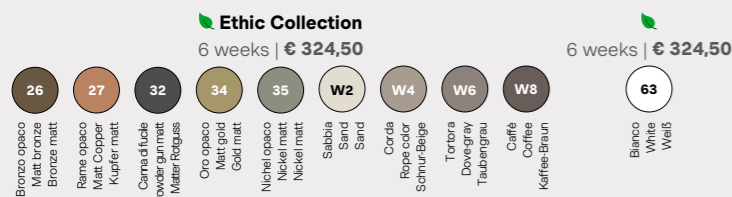

CUSTOM COLOURS ON DEMAND