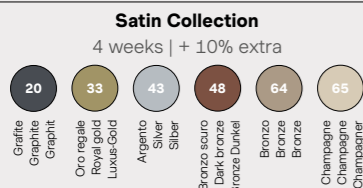

CUSTOM COLOURS ON DEMAND

* Canopy: same colour as diffuser
Cable: transparent or black

DRY H2

TECHNICAL DRAWINGS	GENERAL	LED	ELECTRICAL	OPTICAL | PHOTOMETRIC			
	Ceiling Suspended On-Off, Phase IP20 2.920 lumen - luminaire flux Indoor use Box measurements cm: L 41 x D 32 x H 32 Gross weight: KG.3,20	MID POWER LED 2.700K, 3.000K CRI 90 700mA Mono Bin LED Life L70 B50 > 72.000 h Energy Class: F	220-240 V 50 Hz 32W Class 1 Driver included	Lighting type: Direct Light distribution: Symmetric 			
STRUCTURE	DIMMING	CABLE *	EAN	CODE	DELIVERY	EURO	
2.700 Kelvin							
Bianco opaco / Matt white / Weiß matt	On/off	Trasp. / Transp./ Transp.	8013210188750	1DYH2 000 63 ZL0	3 Weeks	678,00	
Bianco opaco / Matt white / Weiß matt	Phase	Trasp. / Transp./ Transp.	8013210188743	1DYH2 000 63 FL0	3 Weeks	731,00	
Nero opaco / Matt black / Schwarz matt	On/off	Nero / Black / Schwarz	8013210197158	1DYH2 N00 62 ZL0	3 Weeks	678,00	
Nero opaco / Matt black / Schwarz matt	Phase	Nero / Black / Schwarz	8013210191347	1DYH2 N00 62 FL0	3 Weeks	731,00	
3.000 Kelvin							
Bianco opaco / Matt white / Weiß matt	On/off	Trasp. / Transp./ Transp.	8013210229361	1DYH2 000 63 ZL1	3 Weeks	678,00	
Bianco opaco / Matt white / Weiß matt	Phase	Trasp. / Transp./ Transp.	8013210229378	1DYH2 000 63 FL1	3 Weeks	731,00	
Nero opaco / Matt black / Schwarz matt	On/off	Nero / Black / Schwarz	8013210229385	1DYH2 N00 62 ZL1	3 Weeks	678,00	
Nero opaco / Matt black / Schwarz matt	Phase	Nero / Black / Schwarz	8013210229392	1DYH2 N00 62 FL1	3 Weeks	731,00	
Piastra Ø 12 per rosone (Bianco opaco) / Plate for canopy Ø 12 (Matt white) / Rückplatte Ø 12 für Deckenrosette (Weiß matt)					KPA20063	3 Weeks	37,00