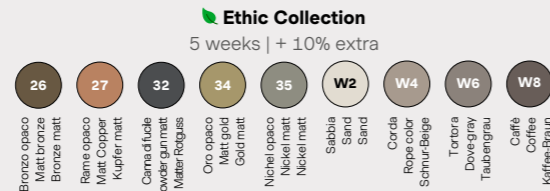

CUSTOM COLOURS ON DEMAND

TECHNICAL DRAWINGS	GENERAL	LED	ELECTRICAL	OPTICAL | PHOTOMETRIC
GOCCIA H1 Ø 9 pag. 86 max 200 63 Ø 23	Ceiling Suspended IP20 Indoor use Box measurements cm: L 32 x D 32 x H 67 Gross weight: KG.3,40	1 X E27 LED not included	220-240 V 50 Hz Class 1	Lighting type: Diffused Light distribution: Symmetric Discover Goccia
STRUCTURE	EAN	CODE	DELIVERY	EURO
Bianco acidato / Etched white / Weiß matt	8013210143193	1GOH1 001 00 ZBO	3 Weeks	511,00

Canopy: etched white

TECHNICAL DRAWINGS	GENERAL	LED	ELECTRICAL	OPTICAL | PHOTOMETRIC
GOCCIA H2 Ø 9 pag. 86 max 200 45 Ø 16,5	Ceiling Suspended IP20 Indoor use Box measurements cm: L 29 x D 28 x H 55 Gross weight: KG.2,00	1 X E27 LED not included	220-240 V 50 Hz Class 1	Lighting type: Diffused Light distribution: Symmetric Discover Goccia
STRUCTURE	EAN	CODE	DELIVERY	EURO
Bianco acidato / Etched white / Weiß matt	8013210143186	1GOH2 001 00 ZBO	3 Weeks	401,00

Canopy: etched white