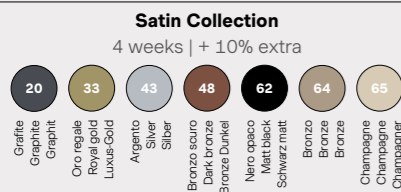

GRID

1
Nero opaco
Matt black
Schwarz matt

2
Bianco opaco
Matt white
Weiß matt

3
Cromo opaco
Matt chrome
Chrom matt

4
Oro opaco
Matt gold
Gold matt

CUSTOM COLOURS ON DEMAND

Canopy: same colour as diffuser

* SOUND ABSORBING PANEL