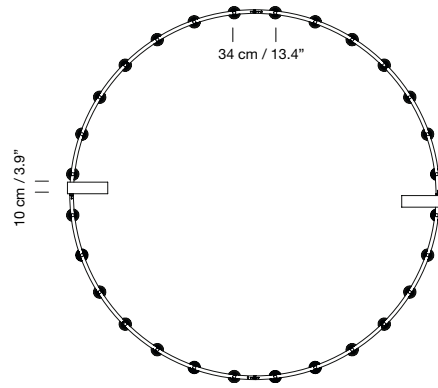

Rectangular canopy