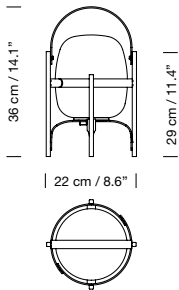

2020 Cestita Alubat

Miguel Milá

New colour

Aluminium structure	Code	ex-VAT
Black	CESTF01	620 €
English green	CESTF03	620 €
Reddish orange	CESTF04	620 €

White opal polyethylene lampshade.

Lithium battery.

Switch incorporated into the luminaire with 3 intensity levels.

Power range:

- 5h on high power
- 12h on medium power
- 24h on minimum power

Includes charger.

Battery charging time: 6.5h

Suitable for outdoor use.

Light source included (dimmable):

Built-in LED: 2,5 W

CE IP 65