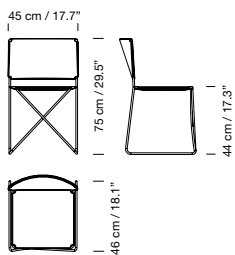

1975 Ramón Chair

Ramón Bigas

Seat and backrest

Natural

White

White metallic structure.
Seat and back made of hand-woven synthetic rattan.
Stackable.
Suitable for outdoor use.

Code

RAMFA01

RAMFA02

ex-VAT

555 €

555 €