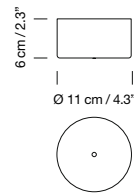

Canopies

A

B

LED capsule with electric black cable

Lampshade: White metallic						Code	ex-VAT
Surface canopy					Built-in canopy		
Not dimmable		Dimmable 1-10V ^[1]		Dimmable DALI ^[1]		Not dimmable	
Black	White	Black	White	Black	White	White	
3 m / 118.1"					HHPPB01		575 €
8 m / 315"					HHPPB02		610 €
3 m / 118.1"					HHPPB03		575 €
8 m / 315"					HHPPB04		610 €
3 m / 118.1"					HHPPB05		620 €
8 m / 315"					HHPPB06		655 €
3 m / 118.1"					HHPPB07		620 €
8 m / 315"					HHPPB08		655 €
3 m / 118.1"					HHPPB05D		620 €
8 m / 315"					HHPPB06D		655 €
3 m / 118.1"					HHPPB07D		620 €
8 m / 315"					HHPPB08D		655 €
3 m / 118.1"					HHPPB09		585 €
8 m / 315"					HHPPB10		620 €