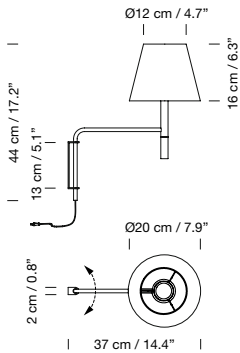

1995 BC1

Santa & Cole Team

Lampshade

	Code	ex-VAT
Stitched beige parchment	BC1WA01	405 €
Natural ribbon	BC1WA02	405 €
Red-amber ribbon	BC1WA03	405 €
Black ribbon	BC1WA04	405 €
Tile Raw Color ribbon	BC1WA05	410 €
Mustard Raw Color ribbon	BC1WA06	410 €
Green Raw Color ribbon	BC1WA07	410 €

Satin nickel structure and beech wood handle.
Rotating arm with plug.
Dimmer included.

Light source included (dimmable):

LED bulb: 3,4 W / E27 / (Max. hgt 105 mm / 4.1")