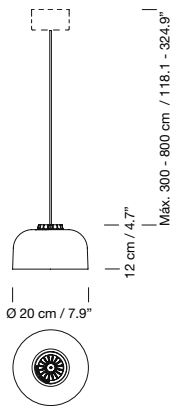

2013
HeadHat Bowl L
Santa & Cole Team

Capsule with LED module, translucent white diffuser and heat sink with black matte finish.
Matte finish interior and gloss exterior lampshade.
[1] Suitable for dimming 1-10V / DALI.
Not included external dimmer switch 1-10V / DALI.
Electric cable length: 3 m / 118.1" - 8 m / 315"
Weight: 1,6 kg / 3.5 lb

Light source included:

Not dimmable: Built-in LED: 3,7 W
Dimmable: Built-in LED: 7,7 W