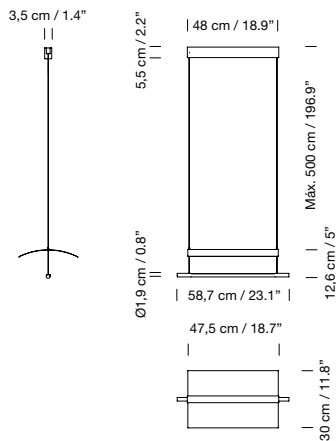

2018
Lámina 45
Antoni Arola

Dimming	Code	ex-VAT
0-10V	LAMPA01	795 €
DALI	LAMPA01D	795 €

White grey metallic shade with glossy finish (exterior).
Black metal structure with matte finish.
Suitable for dimming 0-10V / DALI.
Not included external dimmer switch 0-10V / DALI.
Electric cable length: 5 m / 196.9"
Weight: 2,8 kg / 6.2 lb

Light source included (dimmable):
Built-in LED: 18 W