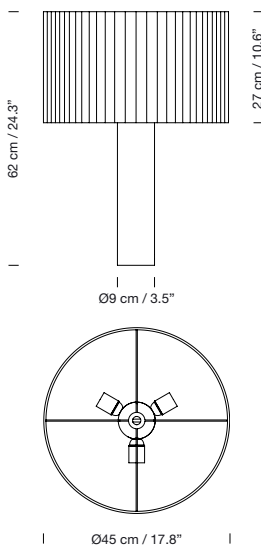

1955

Maija 15

Ilmari Tapiovaara

Description

Metallic lampshade finished in matte white. Brass legs finished in matte.

Code

MAITA01

ex-VAT

1.100 €

Diffuser in white translucent engineering plastic.
Dimmer included.

Light source included (dimmable):

Built-in LED: 12 W

1957

Moragas

Antoni de Moragas Gallissà

Wooden leg

Sapele

Code

MORTA01

ex-VAT

1.125 €

Natural oak

MORTA02

1.325 €

Natural cotton ribbon lampshade with border.
Dimmer included.

Light sources included (dimmable):

3 x LED bulb: 7,8 W / E27 / (Max. hgt 115 mm / 4.5")