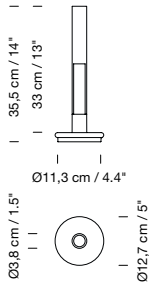

1974

Sylvestrina

Jordi Garcés, Enric Soria

Description

Transparent Pyrex glass lampshade. White translucent diffuser. Glossy black metal base.

Code

SYLTA01

ex-VAT

395 €

Lithium battery.

Switch incorporated into the luminaire with 2 levels of intensity.

Power Range:

- 7h on high power

- 14h on minimum power

Includes contact charger.

Battery charging time: 5h.

Light source included (dimmable):

LED bulb: (S&C DC bulb) 1 W

1972