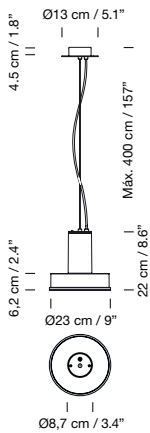

2018

Arne S Domus

Santa & Cole Team

Structure and canopy	Dimming	Code	ex-VAT
White grey	1-10V	ARSPA01	910 €
	DALI	ARSPA01D	910 €
Aluminium grey	1-10V	ARSPA02	910 €
	DALI	ARSPA02D	910 €
Dark green	1-10V	ARSPA04	910 €
	DALI	ARSPA04D	910 €

Matte aluminium injection structure with integrated driver.

Primary optics with tempered glass cover.

Metallic circular canopy included.

Suitable for dimming 1-10V / DALI. Not included external dimmer switch 1-10V / DALI.

Suitable for outdoor use.

Electric cable length: 4 m / 157.5"

Weight: 3,3 kg / 7.3 lb

Light source included (dimmable):

Built-in LED: 28 W

CE IP 65