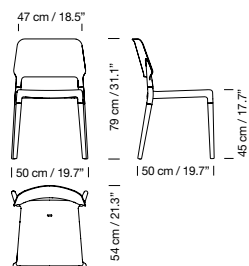

2009
Belloch Chair
Lagranja Design

New finish

Legs

Natural beech wood

Colour

White grey

Light grey

Grey ^[1]

Black

Brown

Green

Red

Código

BESFA01

BESFA02B

BESFA02

BESFA03

BESFA04

BESFA05

BESFA06

PVP sin IVA

250 €

250 €

250 €

250 €

250 €

250 €

250 €

Matte anodized aluminium ^[2]

White grey

BESFA07

265 €

Polypropylene (PP) + glass fiber seat and back.

Stackable.

^[1] Available until end of stock.

^[2] Model with aluminum legs, suitable for outdoor use.

CE

ANSI BIFMA 5.1 X