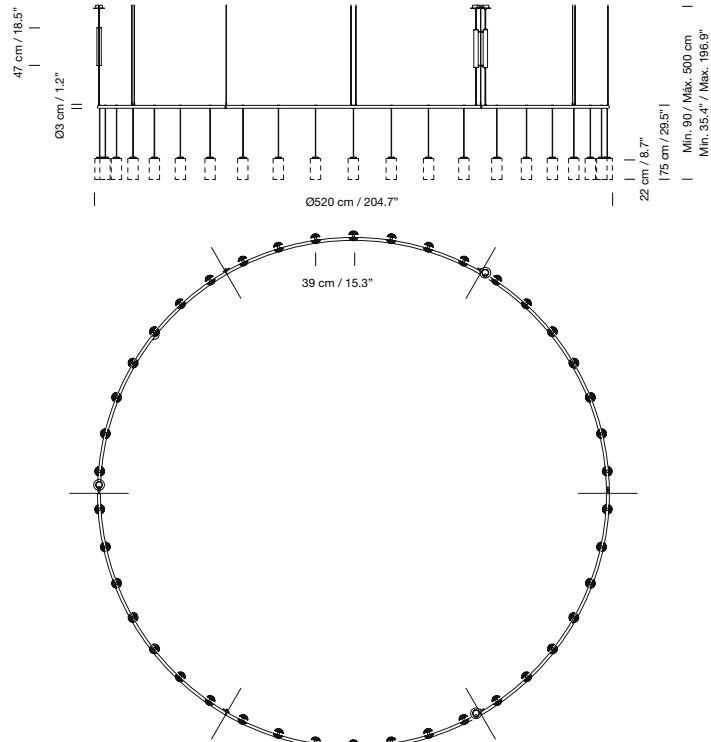

2010
Cirio Circular L
Antoni Arola

Lampshades

PP

PV

PL

Lampshade	Matte black metal canopy	Code	ex-VAT
White porcelain (PP)	Circular. Dimming DALI / DSI / SWITCH DIM	CIRPC01	15.060 €
	Rectangular. Dimming 1-10V	CIRPC02	15.075 €
	Rectangular. Dimming DALI	CIRPC02D	15.075 €
White opal glass (PV)	Circular. Dimming DALI / DSI / SWITCH DIM	CIRPC03	15.060 €
	Rectangular. Dimming 1-10V	CIRPC04	15.075 €
	Rectangular. Dimming DALI	CIRPC04D	15.075 €
Polished brass (PL)	Circular. Dimming DALI / DSI / SWITCH DIM	CIRPC05	20.730 €
	Rectangular. Dimming 1-10V	CIRPC06	20.745 €
	Rectangular. Dimming DALI	CIRPC06D	20.745 €

Circular canopy