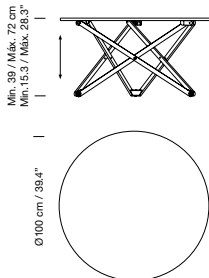

Subeybaja Table

Robert Heritage, Roger Webb

Structure and top

Natural oak

Code

SUBFA01

ex-VAT

1.365 €

Black oak

SUBFA02

1.365 €

Adjustable to 7 heights, from 39 cm / 15.3" to 72 cm / 28.3".