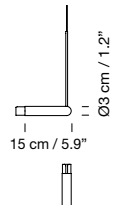

1990

Sistema Fonda

Gabriel Ordeig Cole

Lampshades

P1

P2

M1

Structure

B

C

D

E

F

Examples of composition

Satin nickel tubular structure with natural beech wood supports for 1 or 3 lampshades.

S&C satin nickel metallic canopy for side entry adaptor (p. 147).

Maximum 1200 W per line (6A). One connection per line.

Electric cable length: 3 m / 118.1"

Weight structure for 3 lampshades (without lampshade): 2.7 kg / 6 lb

Weight structure for 18 lampshades (without lampshade): 13 kg / 29 lb

Light source included:

1 x / 3 x LED bulb: 11 W / E27 / (Max. hgt 115 mm / 4.5")