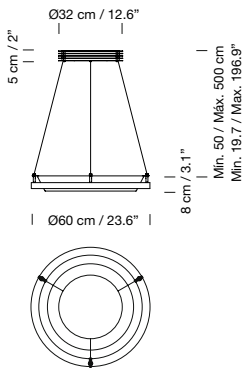

1997 Nimba 60

Antoni Arola

Stainless steel structure	Dimming	Code	ex-VAT
Matte finish	1-10V	NIMPA01	2.850 €
	DALI	NIMPA01D	2.850 €
Golden finish	1-10V	NIMPA02	3.080 €
	DALI	NIMPA02D	3.080 €

White PVC lampshade.

Black metallic circular canopy included with power supply incorporated.

Suitable for dimming 1-10V / DALI.

Not included external dimmer switch 1-10V / DALI.

Electric cable length: 5 m / 196.9"

Weight: 7,4 kg / 16.3 lb

Light source included (dimmable):

Built-in LED: 45 W