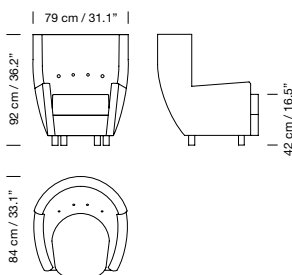

1957 Moragas Armchair

Antoni de Moragas Gallissà

Upholstered	Code	ex-VAT
Customer's fabric	MORMA01	2.200 €
Gabriel Cyber, Gabriel Select or Gabriel Grain fabric	MORMA02	3.350 €
Gabriel Tailor, Gabriel Focus, Gabriel Focus Melange, Gabriel Focus Royal or Gabriel Capture fabric	MORMA03	3.600 €
Gabriel Savoy fabric	MORMA04	3.800 €

Beech legs with cherry wood colour finish.

Fabric measures: 5 m / 5.47 yd long by 1,40 m / 1.53 yd wide.

On special request also available in CMHR foam with a 5% price increase.