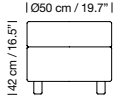

Beech legs with cherry wood colour finish.

Fabric measures: 5 m / 5.47 yd long by 1,40 m / 1.53 yd wide.

On special request also available in CMHR foam with a 5% price increase.

1957

**Moragas Ottoman**

Antoni de Moragas Gallissà