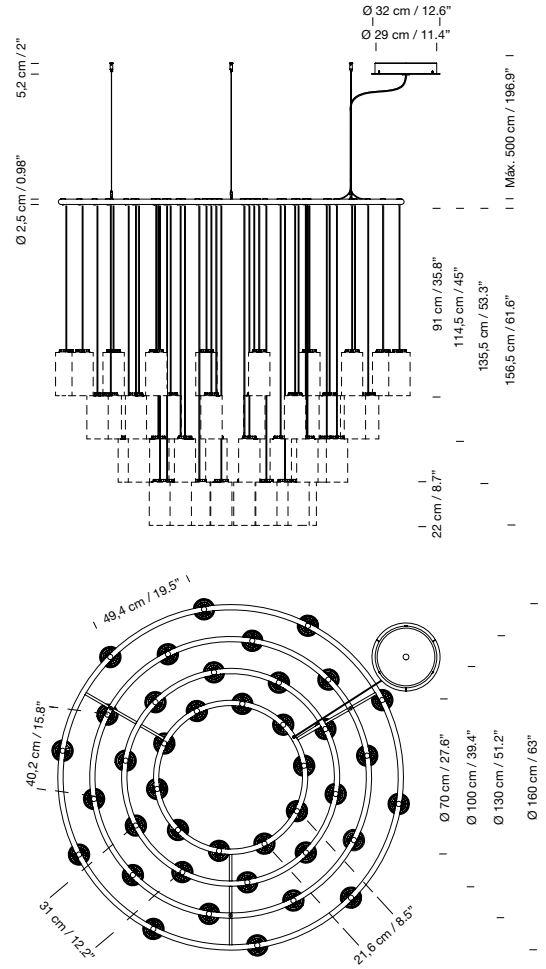

2015
Cirio Chandelier L
Antoni Arola

A

B