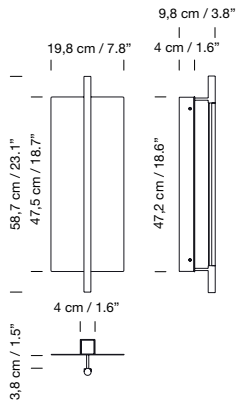

2023 Lámina Dorada 45

Antoni Arola

Description

Metallic flat shade with gold finish.
Black metal structure with matte finish.

Code

LATWA01

ex-VAT

765 €

Suitable for dimming 0-10V / DALI.
Not included external dimmer switch 0-10V / DALI.

Light source included (dimmable):

Built-in LED: 11 W

2000 Singular

Miguel Milá

Description

Chrome-plated structure. White linen lampshade.

Code

SINWA01

ex-VAT

240 €

Light source included:

LED bulb: 3,4 W / E27 / (Max. hgt 105 mm / 4.1")