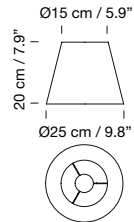

1990

Sistema Fonda

Gabriel Ordeig Cole

Lampshades

P1

P2

M1

Structure

B

C

D

E

F

Examples of composition

Satin nickel tubular structure with natural beech wood supports for 1 or 3 lampshades.

S&C satin nickel metallic canopy for side entry adaptor (p. 147).

Maximum 1200 W per line (6A). One connection per line.

Electric cable length: 3 m / 118.1"

Weight structure for 3 lampshades (without lampshade): 2.7 kg / 6 lb

Weight structure for 18 lampshades (without lampshade): 13 kg / 29 lb

Light source included:

1 x / 3 x LED bulb: 11 W / E27 / (Max. hgt 115 mm / 4.5")