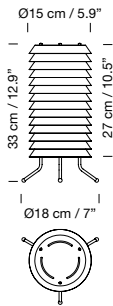

### Light source included (dimmable):

Built-in LED: 11 W

1955

**Maija 15**

Ilmari Tapiovaara

**Description**

Metallic lampshade finished in matte white. Brass legs finished in matte.

**Code****MAITA01****ex-VAT****1.100 €**