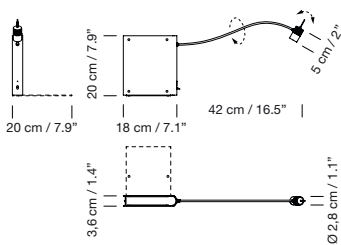

1986 Bib Luz

Oscar Tusquets

New product

Matte metallic structure

White grey

Aluminium grey

Code

BILTA01

BILTA02

ex-VAT

1.035 €

1.035 €

Rotating chrome-plated arm.

Adjustable aluminum spotlight finished in matte aluminum grey.

Switch incorporated into the luminaire.

Includes optional matte metal base finished in aluminium grey or off white, with three installation options (left, center or right).

Includes accessory available for series interconnection of multiple units (electric cable length: 2 m / 78.7").

Electric cable length: 4m / 157.5".

Installation options with base

Light source included:

Built-in LED: 6 W