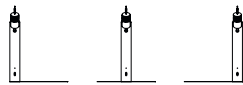

Installation options with base

Light source included:

Built-in LED: 6 W