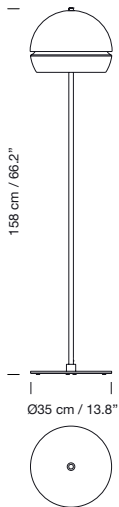

2021
Fontana Alta
André Ricard

Description	Code	ex-VAT
Metal structure and lampshade in glossy white grey finish	FOTSA01	1.575 €

White translucent lower diffuser.
Dimmer and switch incorporated into the luminaire.

Light source included (dimmable):
Built-in LED: 40 W