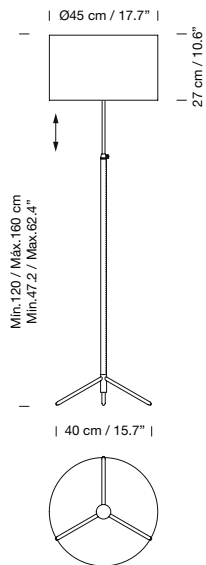

1963 Pie de Salón G2

Jaume Sans

Metallic structure	Lampshade	Code	ex-VAT
Chrome-plated	Natural ribbon	PDSSB01	940 €
	Red-amber ribbon	PDSSB02	940 €
	Black ribbon	PDSSB03	940 €
	White linen	PDSSB04	985 €
Polished brass	Natural ribbon	PDSSB05	1.250 €
	Red-amber ribbon	PDSSB06	1.250 €
	Black ribbon	PDSSB07	1.250 €
	White linen	PDSSB08	1.295 €

Shaft covered in black leather.
Height adjustable lampshade.
Dimmer included.

Light source included (dimmable):

LED bulb: 11 W / E27 / (Max. hgt 137 mm / 5.4")