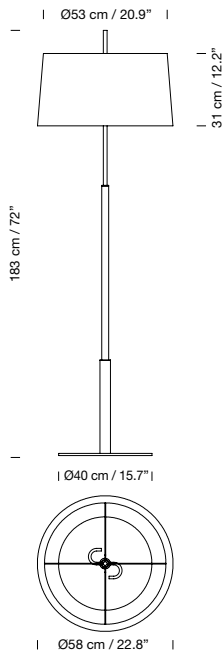

### Light sources included (dimmable):

2 x LED bulb: 11 W / E27 / (Max. hgt 137 mm / 5.4")

1991

**Diana Mayor**Federico Correa,  
Alfonso Milá, Miguel Milá

Lampshade	Metallic structure	Code	ex-VAT
White linen	Satin nickel	<b>DIASB01</b>	<b>1.340 €</b>
	Shiny gold	<b>DIASB02</b>	<b>1.485 €</b>
Black linen	Satin nickel	<b>DIASB03</b>	<b>1.340 €</b>
	Shiny gold	<b>DIASB04</b>	<b>1.485 €</b>