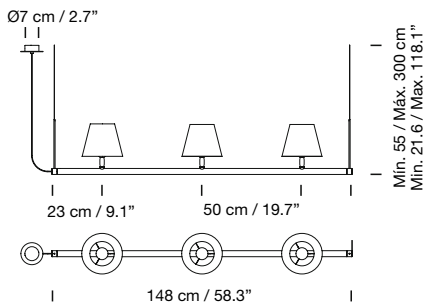

1990

Sistema Fonda

Gabriel Ordeig Cole

Examples of composition

Structure	Drawing	Code	ex-VAT
3 lampshades	AP1	FON23 + 2 FONF3 + CSF01 + FSC13 + 3 PP101	1.090 €
3 lampshades	AP2	FON23 + 2 FONF3 + CSF01 + FSC13 + 3 PP201	1.120 €
3 lampshades	AM1	FON23 + 2 FONF3 + CSF01 + FSC13 + 3 PM101	1.105 €
18 lampshades		6 FON23 + 2 FONU3 + 4 FONA3 + CSF01 + FSC13 + 18 PP203	5.765 €

AP1