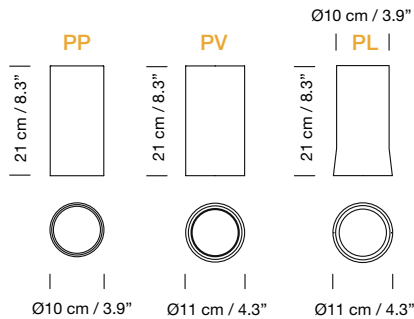

Lampshades