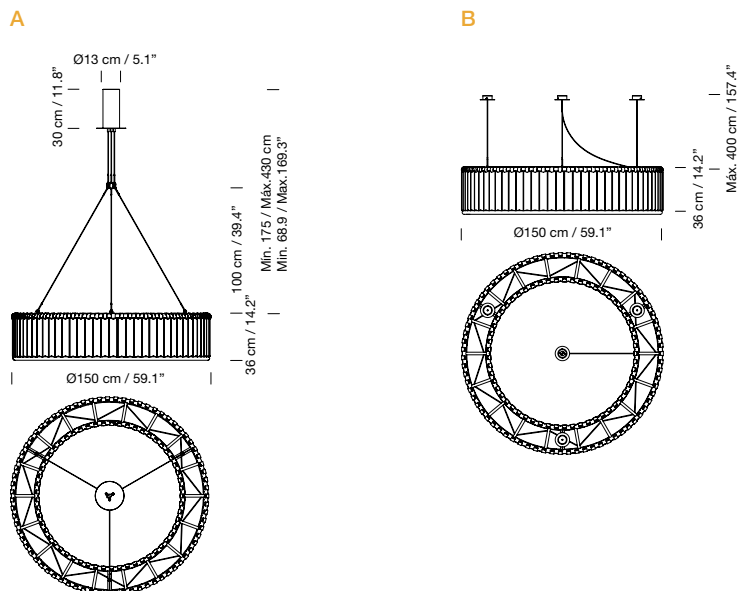

Satin nickel canopy included.

Electric cable length: 4 m / 157.5"

Weight: 158 kg / 348.3 lb

**Recommended light sources (not included):**

18 x LED bulb: 11 W / E27 / (Max. hgt 155 mm / 6.1")

1992  
**Estadio 250**  
 Miguel Milá