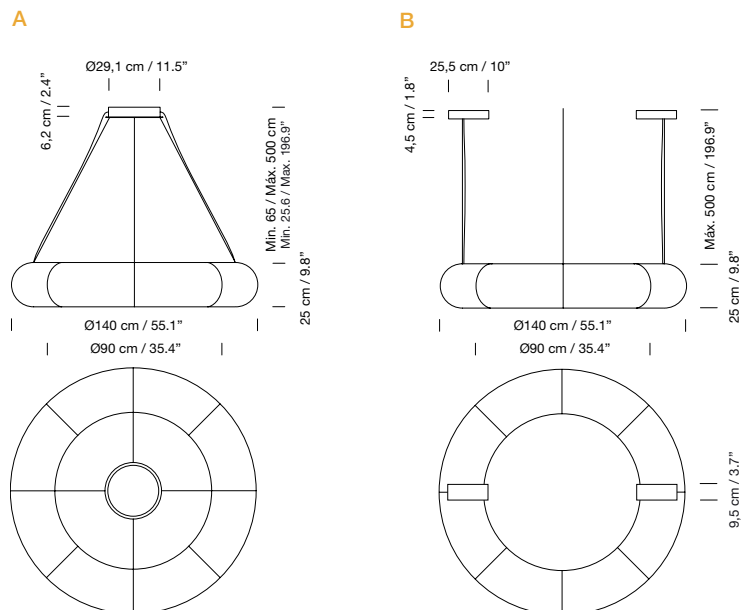

Dim to Warm control 2200K - 2700K.

Electric cable length: 5 m / 196.9"

Weight: 15 kg / 33.1 lb

**Light source included (dimmable):**

Built-in LED: 200 W

2017  
**Tekiò Oval P12**  
 Anthony Dickens

New canopy