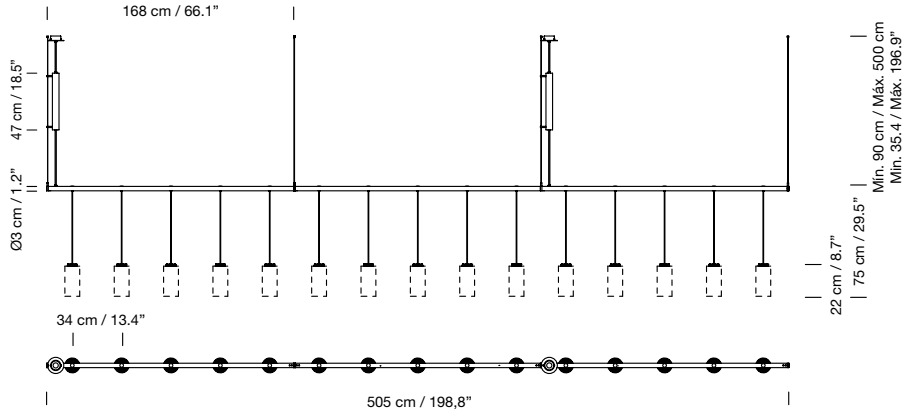

2010

Cirio Lineal 3 modules

Antoni Arola

Circular canopy