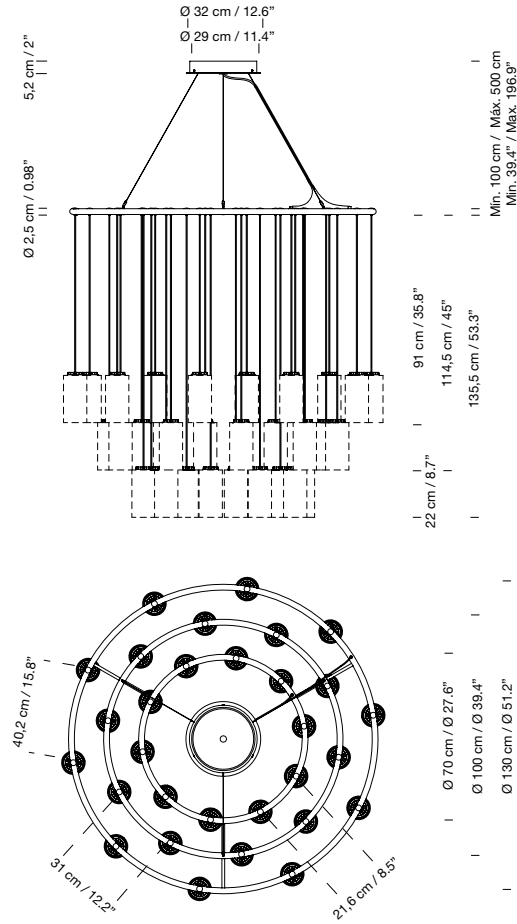

2015
Cirio Chandelier M
Antoni Arola

A