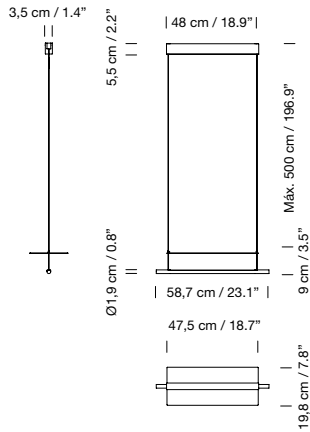

2023 Lámina Dorada 45

Antoni Arola

Dimming	Code	ex-VAT
0-10V	LATPA01	795 €
DALI	LATPA01D	795 €

Metallic flat shade with gold finish.
Black metal structure with matte finish.
Suitable for dimming 0-10V / DALI.
Not included external dimmer switch 0-10V / DALI.
Electric cable length: 5 m / 196.9"
Weight: 2,1 kg / 4.6 lb

Light source included (dimmable):
Built-in LED: 18 W