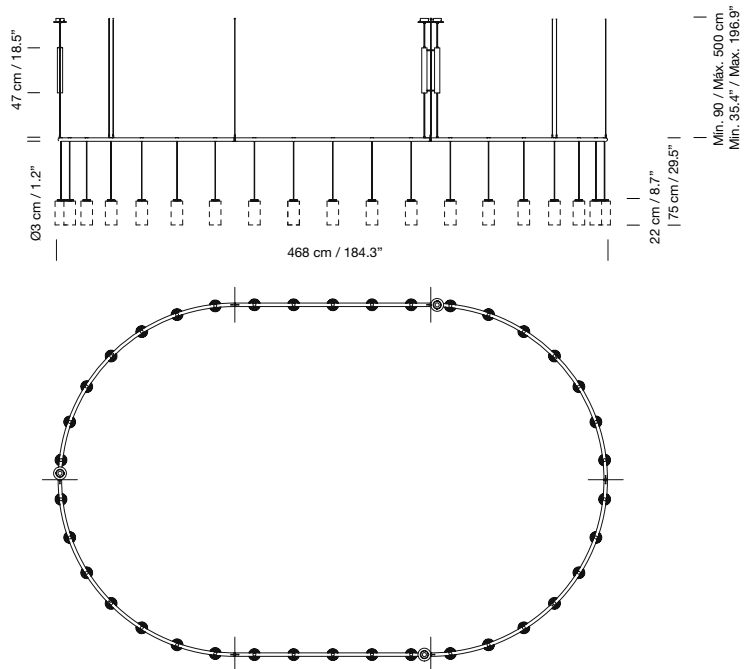

Circular canopy

2010  
**Cirio Oval**  
 Antoni Arola

Capsule with LED module, translucent white diffuser and heat sink with black matte finish.  
 Combination of the linear and circular M (ø 300 cm / 118.1") models.  
 Matte black aluminium structure.  
 Suitable for dimming. Not included external dimmer switch.  
 Electric cable length: 5 m / 196.9"  
 Weight (with porcelain lampshade): 46 kg / 101.4 lb