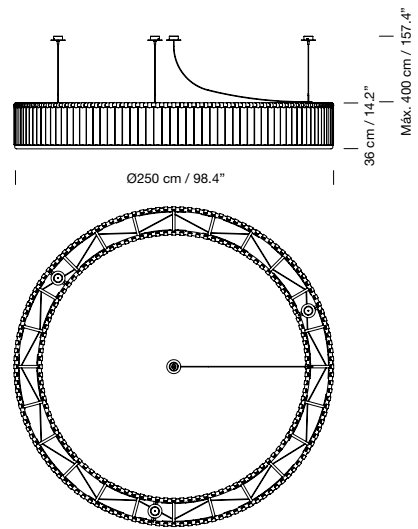

1992
Estadio 250
Miguel Milá

A

B