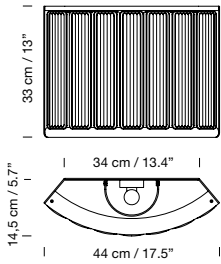

2015 Estadio

Miguel Milá

Description

Texturized black metal structure with white matte reflector. 7 glass block shades.

Code

ESTWA01

ex-VAT

780 €

Diffuser in white translucent methacrylate.
Weight: 11 kg / 24.3 lb

Light source included:

LED bulb: 11 W / E27 / (Max. hgt 160 mm / 6.3")