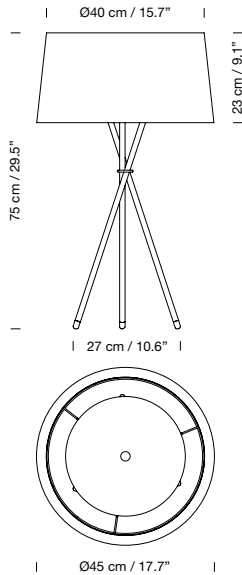

2002

Tripode G6

Santa & Cole Team

Ribbon lampshade

	Code	ex-VAT
Natural	TRITB01	525 €
Red-amber	TRITB02	525 €
Black	TRITB03	525 €
Tile Raw Color	TRITB04	550 €
Mustard Raw Color	TRITB05	550 €
Green Raw Color	TRITB06	550 €
Diplomática stripe	TRITB07	550 €
Bretona stripe	TRITB08	550 €

Black metal structure.
Black metal top diffuser.
Dimmer included.

Light source included (dimmable):

LED bulb: 11 W / E27 / (Max. hgt 130 mm / 5.1")

1969