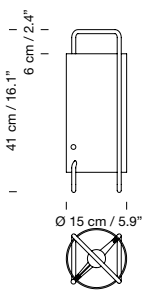

1961
Asa
Miguel Milá

Structure

White

Black

Metallic structure with matte finish.
White opal methacrylate shade.
Switch incorporated into the luminaire.

Light source included:

LED bulb: 3,4 W / E27 / (Max. hgt. 105 mm / 4.1")

Code

ASATA01

ASATA02

ex-VAT

415 €

415 €