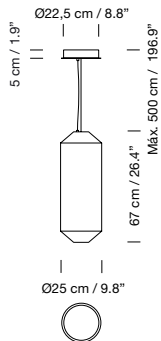

2017 Tekiò Vertical P1

Anthony Dickens

New canopy

Dimming	Code	ex-VAT
1-10 V	TKVPA01	1.680 €
DALI	TKVPA01D	1.680 €

Metal P1 structure. Washi Japanese paper P1 shade.

White grey metallic canopy with power supply incorporated (new, more compact size).

Suitable for dimming 1-10V / DALI. Not included external dimmer switch 1-10V / DALI.

Dim to Warm control 2200 - 2700K.

Electric cable length: 5 m / 196.9"

Weight: 3 kg / 6.6 lb

Light source included (dimmable):

Built-in LED: 43 W