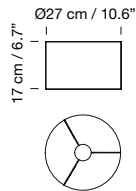

1990

Sistema Fonda

Gabriel Ordeig Cole

Lampshades

P1

P2

M1

Structure

B

C

D

E

F

Examples of composition

Satin nickel tubular structure with natural beech wood supports for 1 or 3 lampshades.

S&C satin nickel metallic canopy for side entry adaptor (p. 147).

Maximum 1200 W per line (6A). One connection per line.

Electric cable length: 3 m / 118.1"

Weight structure for 3 lampshades (without lampshade): 2.7 kg / 6 lb

Weight structure for 18 lampshades (without lampshade): 13 kg / 29 lb

Light source included:

1 x / 3 x LED bulb: 11 W / E27 / (Max. hgt 115 mm / 4.5")