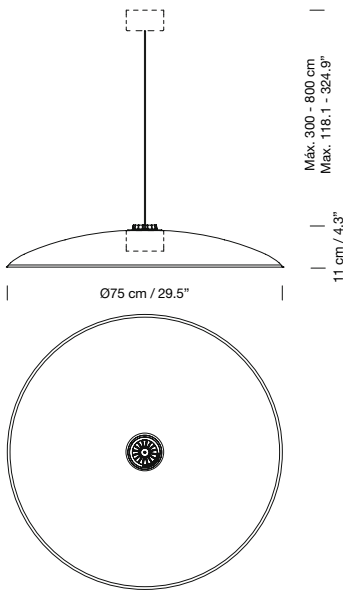

2013
HeadHat Plate L
Santa & Cole Team

Capsule with LED module, translucent white diffuser and heat sink with matte black finish.
Matte finish lampshade and diffuser in white translucent methacrylate.
[1] Suitable for dimming 1-10V / DALI.
Not included external dimmer switch 1-10V / DALI.
Electric cable length: 3 m / 118.1" - 8 m / 315"
Weight: 3 kg / 6.6 lb

Light source included:

Not dimmable: Built-in LED: 3,7 W
Dimmable: Built-in LED: 7,7 W