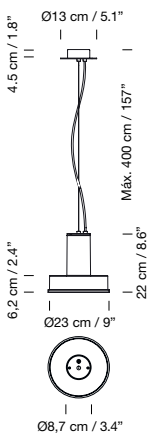

2018 Arne S Domus

Santa & Cole Team

Structure and canopy

White grey

Dimming

1-10V

Code

ARSPA01

ex-VAT

910 €

DALI

ARSPA01D

910 €

Aluminium grey

1-10V

ARSPA02

910 €

DALI

ARSPA02D

910 €

Dark green

1-10V

ARSPA04

910 €

DALI

ARSPA04D

910 €

Matte aluminium injection structure with integrated driver.
Primary optics with tempered glass cover.
Metallic circular canopy included.
Suitable for dimming 1-10V / DALI. Not included external dimmer switch 1-10V / DALI.
Suitable for outdoor use.
Electric cable length: 4 m / 157.5"
Weight: 3,3 kg / 7.3 lb

Light source included (dimmable):

Built-in LED: 28 W