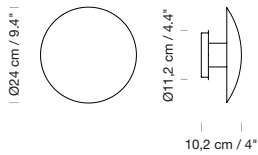

Chrome-plated structure.

**Light source included:**

LED bulb: 3,4 W / E27 / (Max. hgt 105 mm / 4.1")

1995

**Disco M**

Jordi Miralbell

Mariona Raventós

**Description**