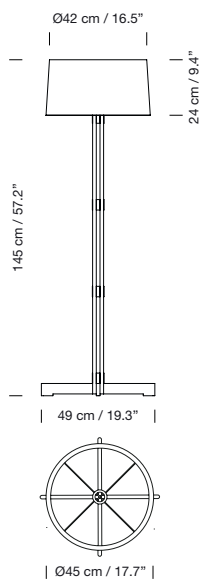

1974
FAD Fija
Miguel Milá

Description

Natural oak wood structure. White linen lampshade.

Code

FADSB01

ex-VAT

935 €

Dimmer included.

Light source included (dimmable):

LED bulb: 11 W / E27 / (Max. hgt 130 mm / 5.1")