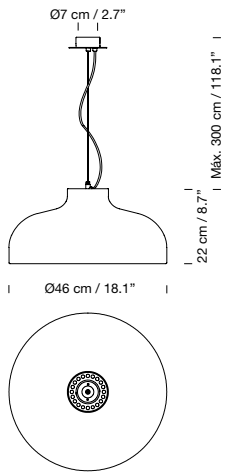

1962
M68
Miguel Milá

Aluminium lampshade	Canopy	Code	ex-VAT
Matte white grey, exterior and interior	White	M68PA01	605 €
Polished aluminium	Chrome-plated	M68PA02	605 €
Glossy pure red exterior, aluminium interior	Red	M68PA03	605 €
Matt black exterior, aluminium interior	Black	M68PA04	605 €

Circular canopy suitable for side entry adaptor included (p. 147).

Electric cable length: 3 m / 118.1"

Weight: 1,6 kg / 3.5 lb

Light source included:

LED bulb: 11 W / E27 / (Max. hgt 130 mm / 5.1")