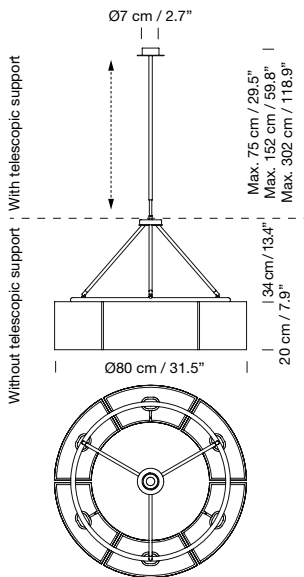

2003 Sexta

Miguel Milá

White translucent PVC lampshades.

Chrome-plated structure, pendulous and telescopic support which allows you to define the height at installation.

Chrome-plated metallic circular canopy included.

Suitable for side entry adaptor (p. 147).

Weight: 6 kg / 13.2 lb

Light sources included:

6 x LED bulb: 11 W / E27 / (Max. hgt 115 mm / 4.5")

Telescopic tube	6 Lower discs (Optional)	Code	ex-VAT
Max.75 cm / 29.5"	Without diffuser	SXTPA01	1.970 €
Max.75 cm / 29.5"	Translucent opal methacrylate	SXTPA02	2.155 €
Max. 152 cm / 59.8"	Without diffuser	SXTPA03	1.965 €
Max. 152 cm / 59.8"	Translucent opal methacrylate	SXTPA04	2.150 €
Max. 302 cm / 118.9"	Without diffuser	SXTPA05	2.125 €
Max. 302 cm / 118.9"	Translucent opal methacrylate	SXTPA06	2.310 €
Without telescopic tube	Without diffuser	SXTPA07	1.785 €
Without telescopic tube	Translucent opal methacrylate	SXTPA08	1.970 €