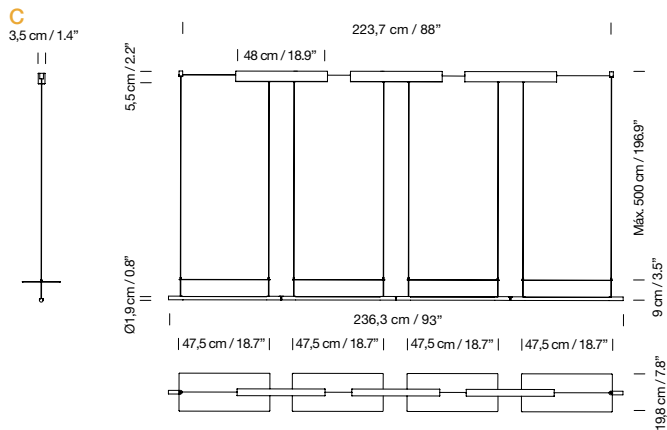

2023 Sistema Lámina Dorada 45

Antoni Arola

Modules	Dimming	Drawing	Code	ex-VAT
2 modules	0-10V	A	LATPB01	1.350 €
	DALI	A	LATPB01D	1.350 €
3 modules	0-10V	B	LATPB02	2.150 €
	DALI	B	LATPB02D	2.150 €
4 modules	0-10V	C	LATPB03	2.950 €
	DALI	C	LATPB03D	2.950 €

Metallic flat shade with gold finish.

Black metal structure with matte finish.

Suitable for dimming 0-10V / DALI.

Not included external dimmer switch 0-10V / DALI.

Electric cable length: 5 m / 196.9"

Weights:

2 modules: 4 kg / 8.8 lb

3 modules: 7 kg / 15.4 lb

4 modules: 10 kg / 22 lb

Contact Santa & Cole team for other configurations.

Light source included (dimmable):

2 modules: Built-in LED 31 W

3 modules: Built-in LED 49 W

4 modules: Built-in LED 67 W