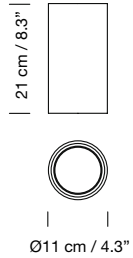

2010
Cirio Oval
Antoni Arola

Lampshades

PP

PV

PL

Lampshade	Matte black metal canopy	Code	ex-VAT
White porcelain (PP)	Circular. Dimming DALI / DSI / SWITCH DIM	CIRPD01	15.325 €
	Rectangular. Dimming 1-10V	CIRPD02	15.340 €
	Rectangular. Dimming DALI	CIRPD02D	15.340 €
White opal glass (PV)	Circular. Dimming DALI / DSI / SWITCH DIM	CIRPD03	15.325 €
	Rectangular. Dimming 1-10V	CIRPD04	15.340 €
	Rectangular. Dimming DALI	CIRPD04D	15.340 €
Polished brass (PL)	Circular. Dimming DALI / DSI / SWITCH DIM	CIRPD05	20.455 €
	Rectangular. Dimming 1-10V	CIRPD06	20.470 €
	Rectangular. Dimming DALI	CIRPD06D	20.470 €

Circular canopy