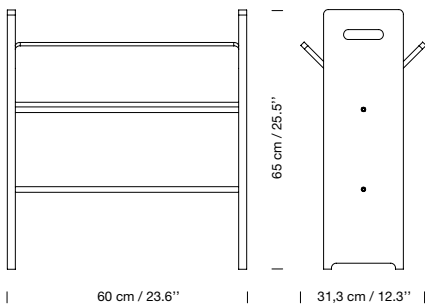

CE

1973  
**Peana Molina**  
 Jaume Sans

Description	Code	ex-VAT
Solid walnut wood structure	MOLFA01	435 €

CE

2023  
**Silo**  
 Santa & Cole Team

MDF structure	Code	ex-VAT
Lacquered in satin black	NESFA01	595 €