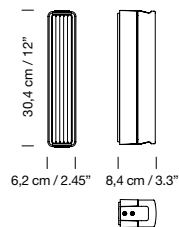

2023 Estadio Singular

Miguel Milá

Metallic structure

Texturized black

Dimming

1-10V

DALI

Code

ESTWB01

ESTWB01D

ex-VAT

475 €

475 €

White

1-10V

DALI

ESTWB02

ESTWB02D

475 €

475 €

Glass block shade.

Suitable for dimming 1-10V / DALI. Not included external dimmer switch 1-10V / DALI.

Weight: 2,5 kg / 5.5 lb

Suitable for outdoor use.

Light source included (dimmable):

Built-in LED: 4 W