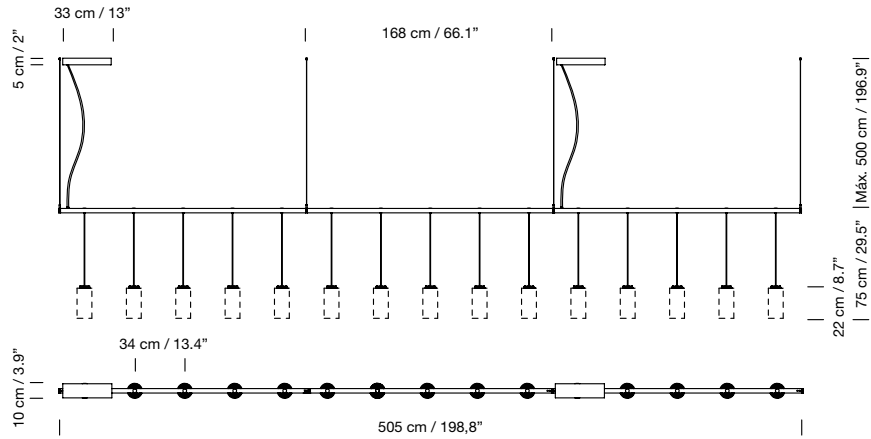

Rectangular canopy