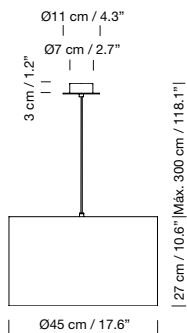

1993

Sísís cilíndricas GT2

Santa & Cole Team

Lampshade: Natural ribbon		Code	ex-VAT
Metallic Sísís canopy	Cable		
Satin nickel	Black	GT2PA01	315 €
Textured white finish	White	GT2PA02	320 €
Textured white finish	Black	GT2PA03	310 €
Textured black finish	Black	GT2PA04	320 €
Satin nickel for 2 light sources	Black	GT2PA05	400 €
Textured white finish for 2 light sources	White	GT2PA06	380 €
Textured white finish for 2 light sources	Black	GT2PA07	380 €
Textured black finish for 2 light sources	Black	GT2PA08	380 €

Lampshade: Red-amber ribbon		Code	ex-VAT
Metallic Sísís canopy	Cable		
Satin nickel	Black	GT2PA09	315 €
Textured white finish	White	GT2PA10	320 €
Textured white finish	Black	GT2PA11	310 €
Textured black finish	Black	GT2PA12	320 €
Satin nickel for 2 light sources	Black	GT2PA13	400 €
Textured white finish for 2 light sources	White	GT2PA14	380 €
Textured white finish for 2 light sources	Black	GT2PA15	380 €
Textured black finish for 2 light sources	Black	GT2PA16	380 €

Lampshade: Black ribbon		Code	ex-VAT
Metallic Sísís canopy	Cable		
Satin nickel	Black	GT2PA17	315 €
Textured white finish	White	GT2PA18	320 €
Textured white finish	Black	GT2PA19	310 €
Textured black finish	Black	GT2PA20	320 €
Satin nickel for 2 light sources	Black	GT2PA21	400 €
Textured white finish for 2 light sources	White	GT2PA22	380 €
Textured white finish for 2 light sources	Black	GT2PA23	380 €
Textured black finish for 2 light sources	Black	GT2PA24	380 €