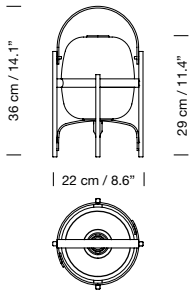

1962
Cestita
Miguel Milá

Lampshade	Code	ex-VAT
White opal polyethylene	CESTB01	425 €
White opal glass	CESTB02	425 €

Cherry wood structure.

Light source included:

LED bulb: 3,4 W / E27 / (Max. hgt 105 mm / 4.1")

Maximum bulb diameter: 60 mm / 2.36"