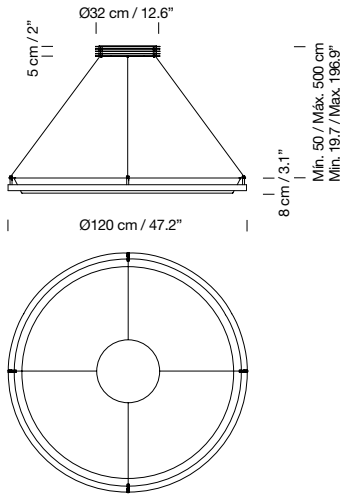

1997 Nimba 120

Antoni Arola

Stainless steel structure	Dimming	Code	ex-VAT
Matte finish	1-10V	NIMPC01	5.425 €
	DALI	NIMPC01D	5.425 €
Golden finish	1-10V	NIMPC02	5.825 €
	DALI	NIMPC02D	5.825 €

White PVC lampshade.

Black metallic circular canopy included with power supply incorporated.

Suitable for dimming 1-10V / DALI.

Not included external dimmer switch 1-10V / DALI.

Electric cable length: 5 m / 196.9"

Weight: 12,6 kg / 27.8 lb

Light source included (dimmable):

Built-in LED: 95 W