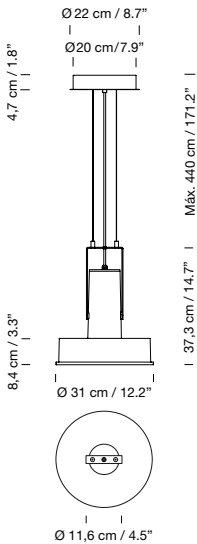

2015 Arne Domus

Santa & Cole Team

Description

White grey structure and canopy

Code

ARNPA01

ex-VAT

1.435 €

Matte aluminium injection structure.
Acid-etched and tempered glass diffusor.
Metallic circular canopy included with power supply incorporated.
Suitable for dimming 1-10V. Not included external dimmer switch 1-10V.
Suitable for outdoor use.
Electric cable length: 4 m / 157.5"
Weight: 6,2 kg / 13.7 lb

Available until end of stock.

Light source included (dimmable):

Built-in LED: 33 W