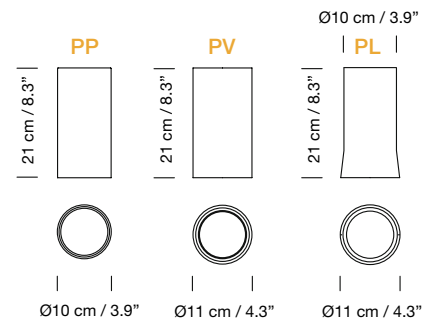

Electric cable length: 3 m / 118.1" - 8 m / 315"

Weight (with porcelain lampshade):

3 m: 7 kg / 15.4 lb

8 m: 8 kg / 17.6 lb

Lampshades

Light source included (dimmable):

Built-in LED: 46,1 W