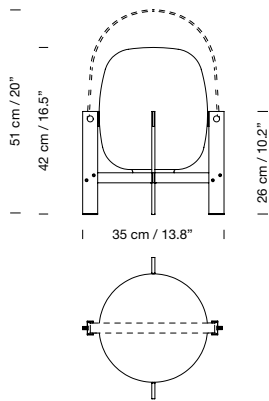

1962
Cesta Metálica
Miguel Milá

Stainless steel structure

- Without leather handle
- With natural colour leather handle

Code

- CESTD01
- CESTD02

ex-VAT

- 1.150 €
- 1.300 €

White opal glass lampshade.
Dimmer included.

Light source included (dimmable):

LED bulb: 11 W / E27 / (Max. hgt 130 mm / 5.1")