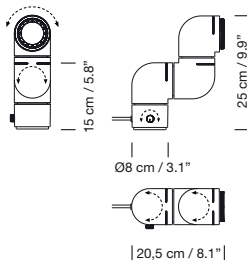

Tatu

André Ricard

Orientable structure

White grey

Code

TATTA01

ex-VAT

400 €

Pure red

TATTA02

400 €

Glossy ABS plastic structure.

Applications: table or wall lamp.

Adjustable focal length from 30° to 50°.

Adjustable light intensity 0% to 100%.

Dimmer and switch incorporated into the luminaire.

Light source included (dimmable):

Built-in LED: 6 W