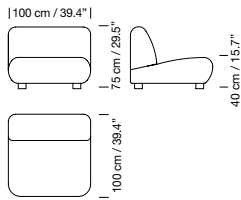

1959

Cadaqués Lounge Chair

Federico Correa

Alfonso Milá

Upholstered	Code	ex-VAT
Customer's fabric	CADFA01	2.310 €
Gabriel Cyber, Gabriel Select or Gabriel Grain fabric	CADFA02	3.365 €
Gabriel Tailor, Gabriel Focus, Gabriel Focus Melange, Gabriel Focus Royal or Gabriel Capture fabric	CADFA03	3.990 €
Gabriel Savoy or Gabriel Comfort+ fabric	CADFA04	4.135 €

Beech wood legs with a wenge colour finish.

Plain fabric measures: 5 m / 5.47 yd long by 1,40 m / 1.53 yd wide.

On special request also available in CMHR foam with a 5% price increase.

1959