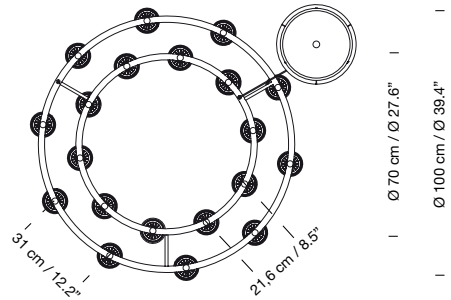

2015
Cirio Chandelier S
Antoni Arola

A

B