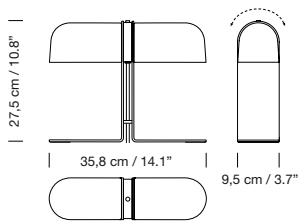

1973
Duo
André Ricard

Orientable glass shade

Opaque black
Translucent white

Code

DUOTA01
DUOTA02

ex-VAT

875 €
875 €

Satin black metallic structure.
Opal white interior shade.

Light sources included:

2 x LED bulb: 5,9 W / E14 / (Max. hgt 115 mm / 4.5")