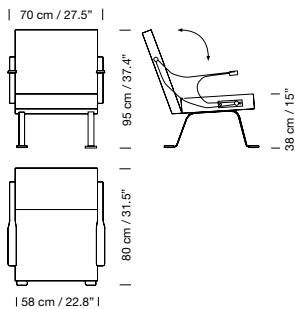

1957 Digamma Armchair

Ignazio Gardella

Upholstered	Code	ex-VAT
Customer's fabric ^[1]	DIGFA01	4.055 €
Gabriel Cyber, Gabriel Select or Gabriel Grain fabric	DIGFA02	4.615 €
Gabriel Tailor, Gabriel Focus, Gabriel Focus Melange, Gabriel Focus Royal or Gabriel Capture fabric	DIGFA03	5.005 €

Black metallic legs and polished brass feet.

Upholstered seat, backrest and arms.

3-position reclining back.

Plain fabric measures: 3 m / 3.28 yd long by 1,40 m / 1.53 yd wide.

^[1] To be validated by S&C.

On special request also available in CMHR foam with a 5% price increase.