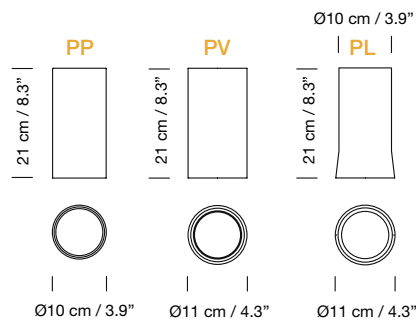

Lampshades