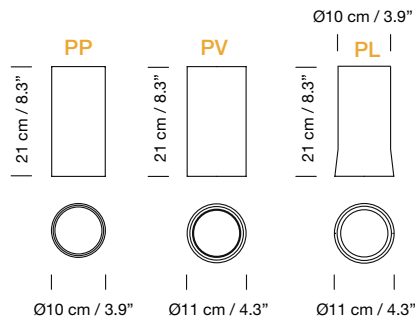

2010
Cirio Lineal 2 modules
Antoni Arola

Lampshade	Canopy	Code	ex-VAT
White porcelain (PP)	Circular (37-60 W). Dimming DALI / DSI / SWITCH DIM	CILPB01	4.965 €
	Rectangular. Di-mming 1-10V	CILPB02	4.970 €
	Rectangular. Di-mming DALI	CILPB02D	4.970 €
White opal glass (PV)	Circular (37-60 W). Dimming DALI / DSI / SWITCH DIM	CILPB03	4.965 €
	Rectangular. Di-mming 1-10V	CILPB04	4.970 €
	Rectangular. Di-mming DALI	CILPB04D	4.970 €
Polished brass (PL)	Circular (37-60 W). Dimming DALI / DSI / SWITCH DIM	CILPB05	6.315 €
	Rectangular. Di-mming 1-10V	CILPB06	6.320 €
	Rectangular. Di-mming DALI	CILPB06D	6.320 €

Capsule with LED module, translucent white diffuser and heat sink with black matte finish.

Matte black aluminium structure.

Matte black metallic canopy with built-in equipment.

Suitable for dimming. Not included external dimmer switch.

Electric cable length: 5 m / 196.9"

Weight (with canopy and porcelain lampshade): 12 kg / 26.5 lb

Light source included (dimmable):

Circular canopy: 10 x Built-in LED 3,7 W

Rectangular canopy: 10 x Built-in LED 7,7 W

Lampshades