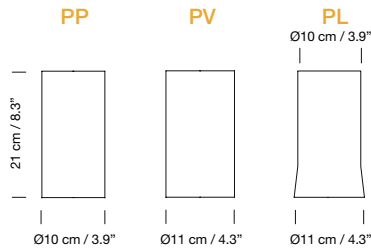

2013 HeadLed System

Santa & Cole Team

Cirio

Cirio lampshade	Drawing	Code	ex-VAT
White porcelain	PP	CIP01	150 €
White opal glass	PV	CIP05	150 €
Polished brass	PL	CIP06	285 €