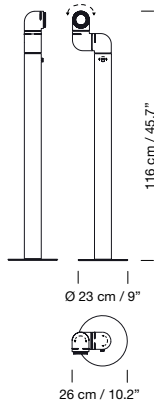

2021 Tatu Alta

André Ricard

Orientable structure

White grey
Pure red

Code

TATSA01
TATSA02

ex-VAT

765 €
765 €

Glossy ABS plastic body and metal column.
Adjustable focal length from 30° to 50°.
Adjustable light intensity 0% to 100%.
Dimmer and switch incorporated into the luminaire.

Light source included (dimmable):

Built-in LED: 6 W