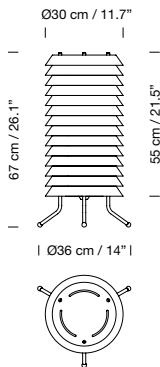

1955 Maija 30

Ilmari Tapiovaara

Description

Metallic lampshade finished in matte white. Brass legs finished in matte.

Code

MAISA01

ex-VAT

1.820 €

Diffuser in white translucent methacrylate.
Dimmer included.

Light source included (dimmable):

Built-in LED: 24 W