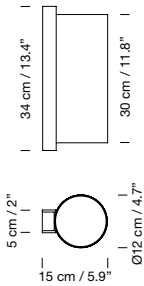

2002 TMM Metálico

Miguel Milá

Description	Code	ex-VAT
Satin nickel structure. White methacrylate shade.	TMMWC01	350 €

Light source included:
LED bulb: 3,4 W / E27 / (Max. hgt 105 mm / 4.1")