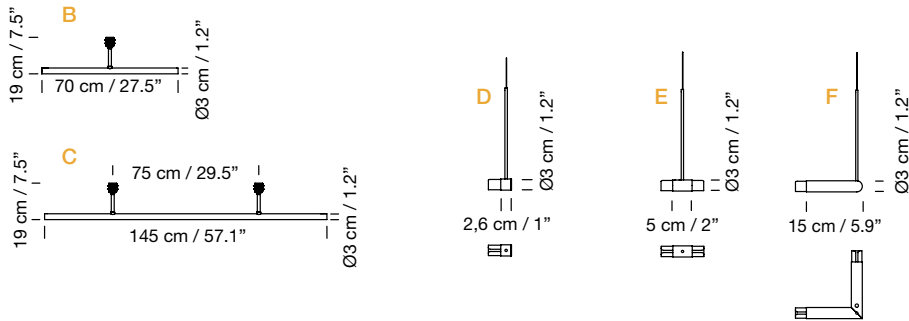

1990
Sistema Gran Fonda
Gabriel Ordeig Cole

Lampshade

Composition for 3 lampshades

Structure

Examples of composition