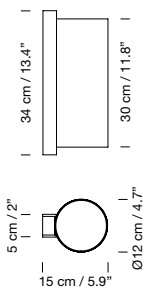

1964 TMM largo

Miguel Milá

Parchment lampshade	Wood structure	Code	ex-VAT
Beige	Beech	TMMWB01	250 €
	Walnut	TMMWB02	295 €
White	Beech	TMMWB03	250 €
	Walnut	TMMWB04	295 €

Light source included:

LED bulb: 3,4 W / E27 / (Max. hgt 105 mm / 4.1")