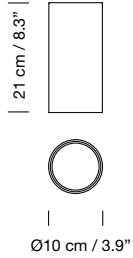

2010
Cirio Circular L
Antoni Arola

Lampshades

PP