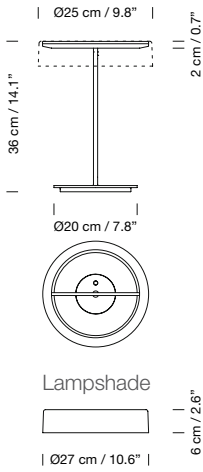

2013 Sin S Antoni Arola

Structure	Lampshade (optional)	Code	ex-VAT
Graphite	Without lampshade	SINTA01	1.350 €
	White opal methacrylate	SINTA06	1.550 €
	Graphite aluminium	SINTA02	1.590 €
White grey	Without lampshade	SINTA03	1.350 €
	White opal methacrylate	SINTA04	1.550 €
	White grey aluminium	SINTA05	1.590 €

Metal structure with matte finish.
Dimmer and switch incorporated into the luminaire.

Light source included (dimmable):
Built-in LED: 12,5 W