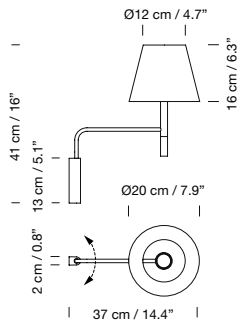

1995 BC3

Santa & Cole Team

Lampshade	Code	ex-VAT
Stitched beige parch-ment	BC3WA01	405 €
Natural ribbon	BC3WA02	405 €
Red-amber ribbon	BC3WA03	405 €
Black ribbon	BC3WA04	405 €
Tile Raw Color ribbon	BC3WA05	410 €
Mustard Raw Color ribbon	BC3WA06	410 €
Green Raw Color ribbon	BC3WA07	410 €

Satin nickel structure with rotating arm and beech wood handle.

Light source included:

LED bulb: 3,4 W / E27 / (Max. hgt 105 mm / 4.1")