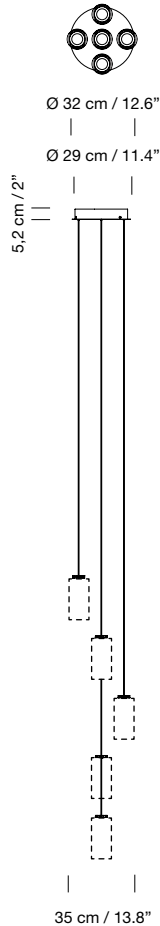

2017 Cirio Cascada 5

Antoni Arola

Spiral
composition

Random
composition