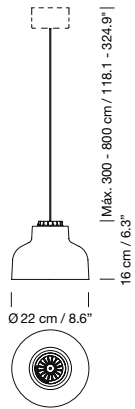

1964
M64
Miguel Milá