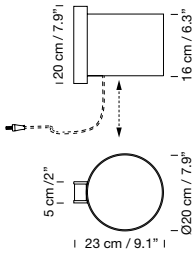

1964 TMM corto

Miguel Milá

^[1] The light is switched on/off by pulling softly from the cable.

^[2] Lampshade with upper diffuser in white translucent methacrylate, for energy saving bulbs only.

Light source included:

LED bulb: 3,4 W / E27 / (Max. hgt 105 mm / 4.1")

Parchment lampshade	Wood structure	Connection	Code	ex-VAT
Beige	Beech	With plug ^[1]	TMMWA01	230 €
		Direct wall	TMMWA02	220 €
	Walnut	With plug ^[1]	TMMWA03	265 €
		Direct wall	TMMWA04	260 €
White	Beech	With plug ^[1]	TMMWA05	230 €
		Direct wall	TMMWA06	220 €
	Walnut	With plug ^[1]	TMMWA07	265 €
		Direct wall	TMMWA08	260 €
White with upper diffuser in white translucent methacrylate. ^[2]	Beech	Direct wall	TMMWA09	250 €
	Walnut	Direct wall	TMMWA10	265 €