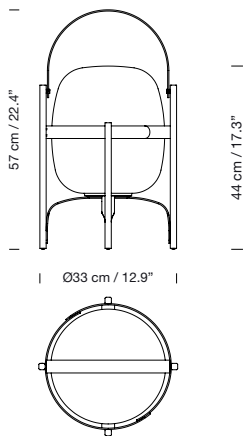

2022
Cesta Exterior
Miguel Milá

New colour

Aluminium structure	Code	ex-VAT
Black	CESTG01	820 €
English green	CESTG03	820 €

White opal polyethylene lampshade.
Electric cable length: 4 m / 157.5"
Suitable for outdoor use.

Light source included:
LED bulb: 3,4 W / E27 / (Max. hgt 130 mm / 5.1")