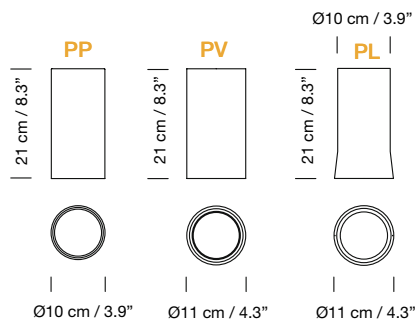

2015
Cirio Chandelier M
Antoni Arola

Lampshade	Dimming	Code	ex-VAT
White porcelain (PP)	1-10V	CIHPB01	10.850 €
	DALI	CIHPB01D	10.850 €
White opal glass (PV)	1-10V	CIHPB02	10.850 €
	DALI	CIHPB02D	10.850 €
Polished brass (PL)	1-10V	CIHPB03	14.900 €
	DALI	CIHPB03D	14.900 €

Capsule with LED module, translucent white diffuser and heat sink with black matte finish.

Matte black aluminium circular structure $\varnothing$ 130 cm / 51.2" for 30 light sources.

Matte black metallic circular canopy included with power supply incorporated.

2 hanging system options:

- Direct cable to canopy (A)
- Direct cable to ceiling (B)

Suitable for dimming 1-10V / DALI. Not included external dimmer switch 1-10V / DALI.

Electric cable length: 5 m / 196.9"

Weight (with porcelain lampshade): 35 kg / 77.2 lb

Light source included (dimmable):

Built-in LED: 171 W

Lampshades