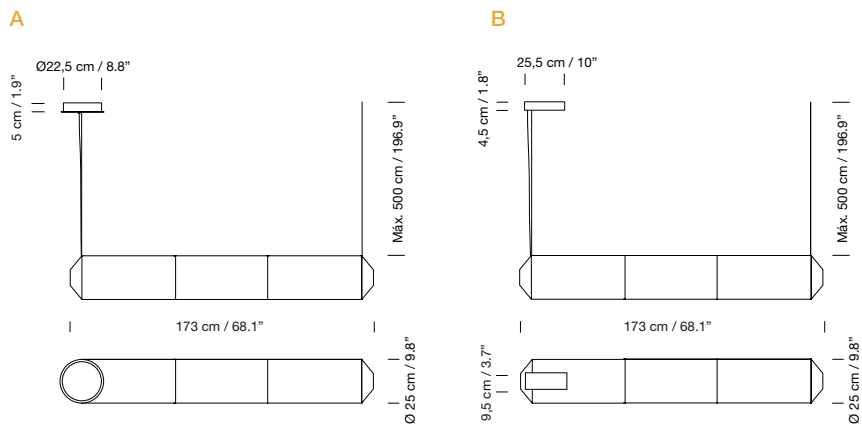

Dim to Warm control 2200K - 2700K.

Electric cable length: 5 m / 196.9"

Weight: 6 kg / 13.2 lb

**Light source included (dimmable):**

Built-in LED: 100 W

2017  
**Tekiò Horizontal P4**  
 Anthony Dickens

New canopy