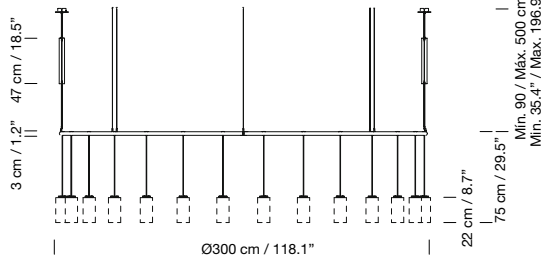

2010 Cirio Circular M

Antoni Arola

Circular canopy