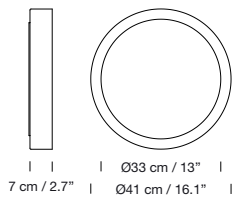

2009
Amigo
Gonzalo Milá
Miguel Milá

Description

White metallic structure. Cylindrical translucent methacrylate diffuser.

Code

AMIOA01

ex-VAT

720 €

Suitable for dimming 1-10V. Not included external dimmer switch 1-10V.
Suitable for outdoor use.

Light source included (dimmable):

Built-in LED: 40 W