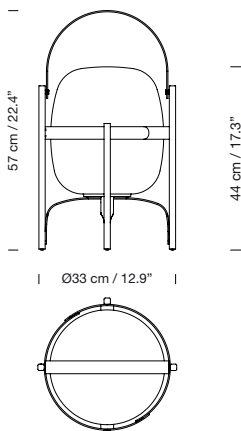

2022

Cesta Exterior

Miguel Milá

New colour

Aluminium structure	Code	ex-VAT
Black	CESTG01	820 €
English green	CESTG03	820 €

White opal polyethylene lampshade.

Electric cable length: 4 m / 157.5"

Suitable for outdoor use.

Light source included:

LED bulb: 3,4 W / E27 / (Max. hgt 130 mm / 5.1")

CE IP 65