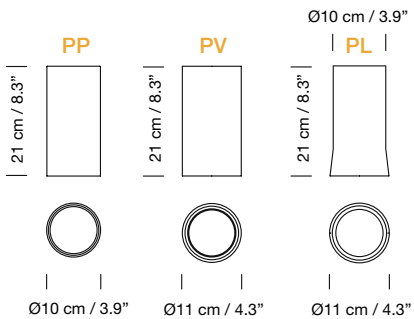

Lampshades

Examples of composition

	ex-VAT
CIF11 + 12 HEL03 + 12 CIP01	4.260 €
CIF22 + 6 HEL08 + 6 CIP05	2.745 €
CIF12 + 8 HEL08 + 8 CIP06	4.515 €

Lampshade	Code	ex-VAT
White porcelain (PP)	CIP01	150 €
White opal glass (PV)	CIP05	150 €
Polished brass (PL)	CIP06	285 €

Multiple canopy	Dimming	Code	ex-VAT
Black surface	1-10 V	CIF11	780 €
	DALI	CIF11-DALI	780 €
White surface	1-10 V	CIF12	835 €
	DALI	CIF12-DALI	835 €
White built-in	1-10 V	CIF22	795 €
	DALI	CIF22-DALI	795 €

LED capsule with electric black cable	Code	ex-VAT
3 m / 118.1"	HEL03	140 €
8 m / 315"	HEL08	175 €

Capsule with LED module, translucent white diffuser and heat sink with black matte finish.

Circular ceiling plate with power supply incorporated for a minimum of 6 and a maximum of 12 light sources.

Suitable for dimming 1-10V / DALI. Not included external dimmer switch 1-10V / DALI.

Electric cable length: 3 m / 118.1"

Weight (with porcelain lampshade): 8 kg / 17.6 lb

Light source included (dimmable):

Built-in LED: 7,7 W