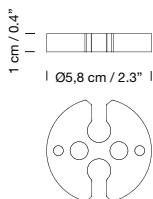

Side entry adaptor

Description	Code	ex-VAT
Side entry adaptor	6FSC01	40 €

Suitable for Sísí lamps, Globo Cesta, Globo Cestita, GT5, GT6, GT7, M68, Moaré Liviana, Sexta, Sistema Fonda and Sistema Gran Fonda.