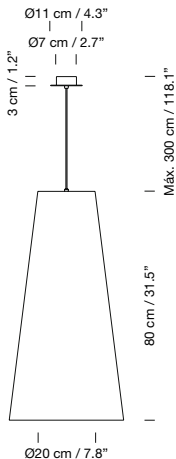

Sísísí cónicas largas GT4

Gabriel Ordeig Cole

Lampshade: Stitched beige parchment		Code	ex-VAT
Metallic Sísísí canopy	Cable		
Satin nickel	Black	GT4PA01	515 €
Textured white finish	White	GT4PA02	520 €
Textured white finish	Black	GT4PA03	510 €
Textured black finish	Black	GT4PA04	520 €

Light source	Code	ex-VAT
LED bulb: 11 W - 2.700 K	6BOM50	30 €

Canopy suitable for side entry adaptor (p. 147).

Weight: 0,8 kg / 1.8 lb

Recommended light source (not included):

LED bulb: 11 W / E27 / (Max. hgt 155 mm / 6.1")