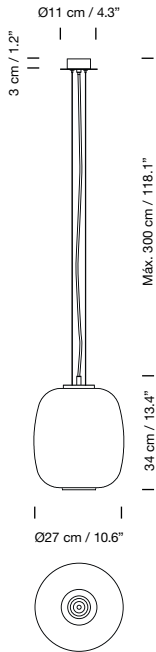

1962 Globo Cesta

Miguel Milá

Description

White opal glass lampshade. Black metallic circular canopy.

Code

CESPA01

ex-VAT

485 €

Canopy suitable for side entry adaptor (p. 147).
Electric cable length: 3 m / 118.1"
Weight: 2,7 kg / 6 lb

Light source included:

LED bulb: 11 W / E27 / (Max. hgt 130 mm / 5.1")

Maximum bulb diameter: 70 mm / 2.7"