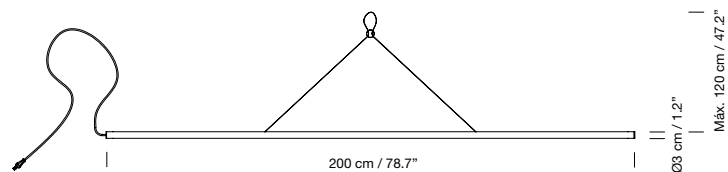

1976
La Colilla
Carles Riart

Description	Code	ex-VAT
Methacrylate diffuser tube	COLPA01	300 €

Plug without switch.
Electric cable length: 3 m / 118.1"
Weight: 1 kg / 2.2 lb

Light source included:
Neon bulbs strip: 6 W