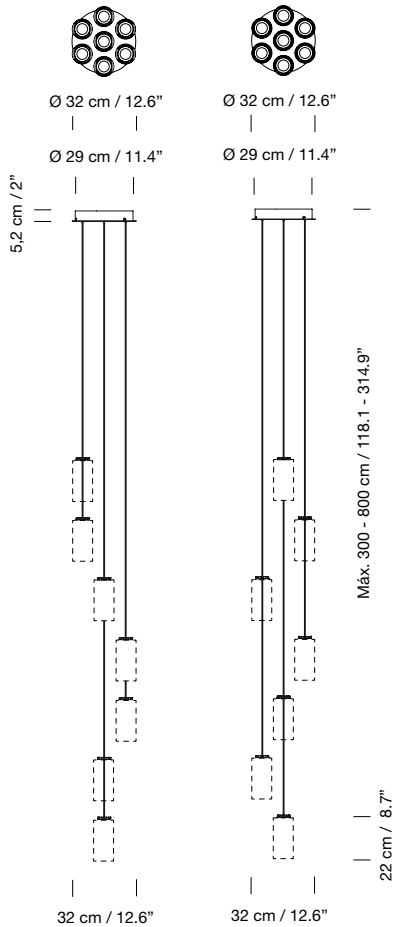

2017 Cirio Cascada 7

Antoni Arola

Spiral
composition

Random
composition

Lampshade: White porcelain (PP)		Code	ex-VAT
LED capsule	Dimming		
3 m / 118.1"	1-10 V	CICPB01	2.625 €
	DALI	CICPB01D	2.625 €
8 m / 315"	1-10 V	CICPB02	2.870 €
	DALI	CICPB02D	2.870 €

Lampshade: White opal glass (PV)		Code	ex-VAT
LED capsule	Dimming		
3 m / 118.1"	1-10 V	CICPB03	2.625 €
	DALI	CICPB03D	2.625 €
8 m / 315"	1-10 V	CICPB04	2.870 €
	DALI	CICPB04D	2.870 €

Lampshade: Polished brass (PL)		Code	ex-VAT
LED capsule	Dimming		
3 m / 118.1"	1-10 V	CICPB05	3.570 €
	DALI	CICPB05D	3.570 €
8 m / 315"	1-10 V	CICPB06	3.815 €
	DALI	CICPB06D	3.815 €

Capsule with LED module, translucent white diffuser and heat sink with black matte finish.

Matte black metal circular canopy + power supply 7 light sources.

Suitable for dimming 1-10V / DALI.

Not included external dimmer switch 1-10V / DALI.

Electric cable length: 3 m / 118.1" - 8 m / 315"

Weight (with porcelain lampshade):

3 m: 9 kg / 19.8 lb

8 m: 10 kg / 22 lb

Lampshades