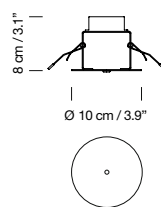

1964
M64
Miguel Milá

Capsule with LED module, translucent white diffuser and heat sink with black matte finish.

^[1] Suitable for dimming 1-10V / DALI.

Not included external dimmer switch 1-10V / DALI.

Electric cable length: 3 m / 118.1" - 8 m / 315"

Weight with polished brass lampshade: 1,35 kg / 2.98 lb

Weight with aluminium lampshade: 1 kg / 2.2 lb

Light source included:

Not dimmable: Built-in LED 3,7 W

Dimmable: Built-in LED 7,7 W

Canopies

A

B