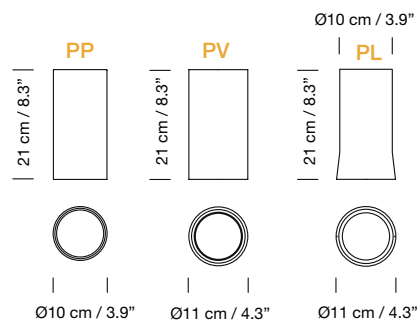

2010
Cirio Circular M
Antoni Arola

Lampshade	Matte black metal canopy	Code	ex-VAT
White porcelain (PP)	Circular. Dimming DALI / DSI / SWITCH DIM	CIRPB01	9.805 €
	Rectangular. Dimming 1-10V	CIRPB02	9.815 €
	Rectangular. Dimming DALI	CIRPB02D	9.815 €
White opal glass (PV)	Circular. Dimming DALI / DSI / SWITCH DIM	CIRPB03	9.805 €
	Rectangular. Dimming 1-10V	CIRPB04	9.815 €
	Rectangular. Dimming DALI	CIRPB04D	9.815 €
Polished brass (PL)	Circular. Dimming DALI / DSI / SWITCH DIM	CIRPB05	13.585 €
	Rectangular. Dimming 1-10V	CIRPB06	13.595 €
	Rectangular. Dimming DALI	CIRPB06D	13.595 €

Capsule with LED module, translucent white diffuser and heat sink with black matte finish.

Matte black aluminium circular structure Ø 300 cm / 118.1" for 28 lampshades.

Suitable for dimming. Not included external dimmer switch.

Electric cable length: 5 m / 196.9"

Weight (with porcelain lampshade): 33 kg / 72.8 lb

Light source included (dimmable):

Circular canopy: 28 x Built-in LED 3,7 W

Rectangular canopy: 28 x Built-in LED 7,7 W

Lampshades