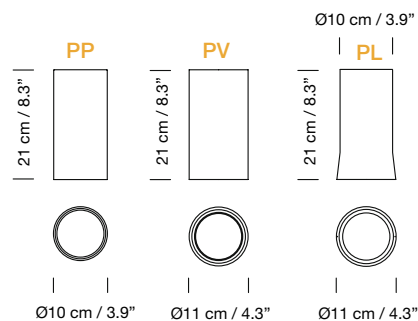

2010 Cirio Lineal 3 modules

Antoni Arola

Lampshade	Canopy	Code	ex-VAT
White porcelain (PP)	Circular (37-60 W). Dimming DALI / DSI / SWITCH DIM	CILPC01	7.365 €
	Rectangular. Dimming 1-10V	CILPC02	7.370 €
	Rectangular. Dimming DALI	CILPC02D	7.370 €
White opal glass (PV)	Circular (37-60 W). Dimming DALI / DSI / SWITCH DIM	CILPC03	7.365 €
	Rectangular. Dimming 1-10V	CILPC04	7.370 €
	Rectangular. Dimming DALI	CILPC04D	7.370 €
Polished brass (PL)	Circular (37-60 W). Dimming DALI / DSI / SWITCH DIM	CILPC05	9.390 €
	Rectangular. Dimming 1-10V	CILPC06	9.395 €
	Rectangular. Dimming DALI	CILPC06D	9.395 €

Capsule with LED module, translucent white diffuser and heat sink with black matte finish.

Matte black aluminium structure.

Matte black metallic canopy with built-in equipment.

Suitable for dimming. Not included external dimmer switch.

Electric cable length: 5 m / 196.9"

Weight (with canopy and porcelain lampshade): 16,5 kg / 36.4 lb

Contact Santa & Cole team for other configurations.

Light source included (dimmable):

Circular canopy: 15 x Built-in LED 3,7 W

Rectangular canopy: 15 x Built-in LED 7,7 W

Lampshades