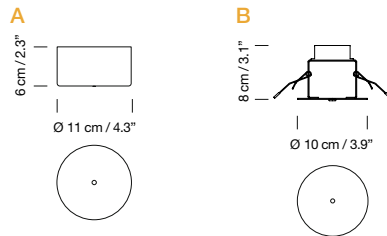

Canopies

Lampshade: White ceramic							Code	ex-VAT
Surface canopy						Built-in canopy		
Not dimmable		Dimmable 1-10V [1]		Dimmable DALI [1]		Not dimmable		
Black	White	Black	White	Black	White	White		
3 m / 118.1"						HHBPB01	470 €	
8 m / 315"						HHBPB02	505 €	
3 m / 118.1"						HHBPB03	470 €	
8 m / 315"						HHBPB04	505 €	
3 m / 118.1"						HHBPB05	515 €	
8 m / 315"						HHBPB06	550 €	
3 m / 118.1"						HHBPB07	515 €	
8 m / 315"						HHBPB08	550 €	
3 m / 118.1"						HHBPB05D	515 €	
8 m / 315"						HHBPB06D	550 €	
3 m / 118.1"						HHBPB07D	515 €	
8 m / 315"						HHBPB08D	550 €	
3 m / 118.1"						HHBPB09	480 €	
8 m / 315"						HHBPB10	515 €	

LED capsule with electric black cable