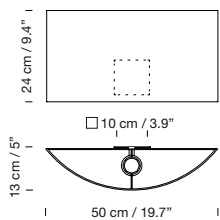

Comodín rectangular

Santa & Cole Team

Lampshade	Code	ex-VAT
Stitched beige parchment	COMWB01	250 €
Natural ribbon	COMWB02	250 €
Red-amber ribbon	COMWB03	250 €
Black ribbon	COMWB04	250 €
Tile Raw Color ribbon	COMWB05	265 €
Mustard Raw Color ribbon	COMWB06	265 €
Green Raw Color ribbon	COMWB07	265 €
White linen	COMWB08	265 €

Chrome-plated structure.

Light source included:

LED bulb: 3,4 W / E27 / (Max. hgt 105 mm / 4.1")