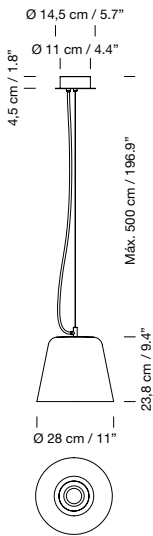

2022

Vaso

Industrial Facility

Structure and canopy	Dimming	Code	ex-VAT
White grey	1-10V	VASPA01	805 €
	DALI	VASPA01D	805 €
Black	1-10V	VASPA02	805 €
	DALI	VASPA02D	805 €
Aluminium grey	1-10V	VASPA03	805 €
	DALI	VASPA03D	805 €

Matte aluminium injection structure with integrated driver.

Primary optics with tempered glass cover.

Metallic circular canopy included.

Suitable for dimming 1-10V / DALI. Not included external dimmer switch 1-10V / DALI.

Electric cable length: 4 m / 157.5"

Weight: 3,5 kg / 7.7 lb

Light source included (dimmable):

Built-in LED: 40 W

Side entry adaptor

Description	Code	ex-VAT
Side entry adaptor	6FSC01	40 €

Suitable for Sísí lamps, Globo Cesta, Globo Cestita, GT5, GT6, GT7, M68, Moaré Liviana, Sexta, Sistema Fonda and Sistema Gran Fonda.