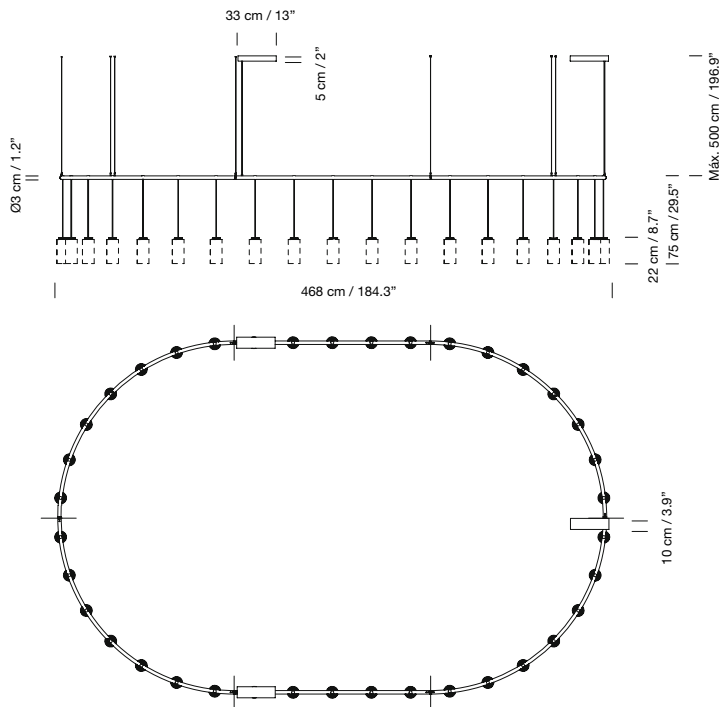

2010
Cirio Oval
Antoni Arola

Capsule with LED module, translucent white diffuser and heat sink with black matte finish.
Combination of the linear and circular M (ø 300 cm / 118.1") models.
Matte black aluminium structure.
Suitable for dimming. Not included external dimmer switch.
Electric cable length: 5 m / 196.9"
Weight (with porcelain lampshade): 46 kg / 101.4 lb

Light source included (dimmable):

Circular canopy: 38 x Built-in LED 3,7 W

Rectangular canopy: 38 x Built-in LED 7,7 W

Rectangular canopy