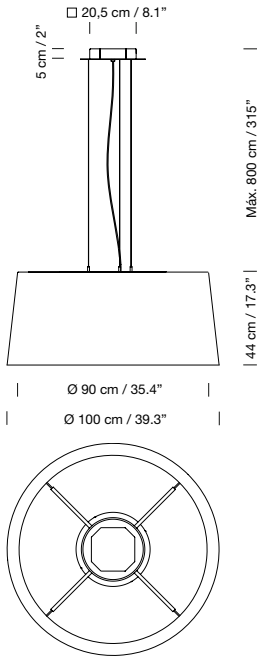

2013 GT1000

Santa & Cole Team

Ribbon lampshade	Code	ex-VAT
Natural	GTMPA01	3.335 €
Red-amber	GTMPA02	3.335 €
Black	GTMPA03	3.335 €
Tile Raw Color	GTMPA04	3.440 €
Mustard Raw Color	GTMPA05	3.440 €
Green Raw Color	GTMPA06	3.440 €

Capsule with LED module, translucent white diffuser and heat sink with black matte finish.

Black metallic circular canopy.

Lower disc in white translucent PVC: Ø 83 cm / 32.7".

Suitable for dimming 1-10V. Not included external dimmer switch 1-10V.

Electric cable length: 8 m / 315"

Weight: 12 kg / 26.5 lb

Light source included (dimmable):

Built-in LED: 78 W