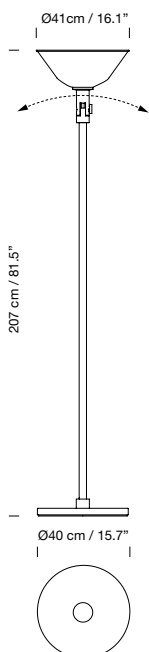

1931
GATCPAC
Josep Torres Clavé

Description	Code	ex-VAT
Polished aluminium structure and lampshade	GATSA01	1.605 €

Orientable lampshade.
Dimmer included.

Light source included (dimmable):
LED bulb: 11 W / E27 / (Max. hgt 160 mm / 6.3")