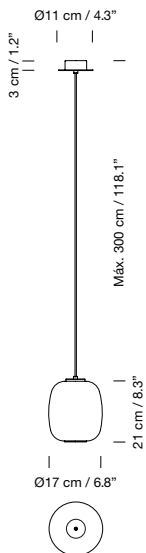

1962 Globo Cestita

Miguel Milá

Description

White opal glass lampshade. Black metallic circular canopy.

Code

CESPBO2

ex-VAT

365 €

Canopy suitable for side entry adaptor (p. 147).
Electric cable length: 3 m / 118.1"
Weight: 1,1 kg / 2.4 lb

Light source included:

LED bulb: 3,4 W / E27 / (Max. hgt 130 mm / 5.1")