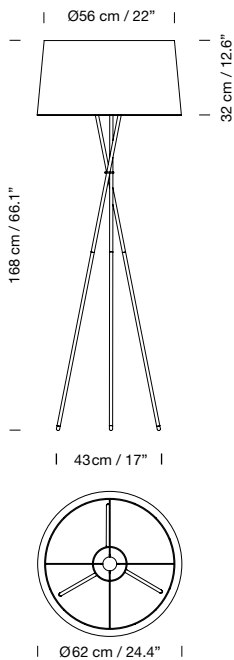

1997 Tripode G5

Santa & Cole Team

Ribbon lampshade

	Code	ex-VAT
Natural	TRISA01	665 €
Red-amber	TRISA02	665 €
Black	TRISA03	665 €
Tile Raw Color	TRISA04	685 €
Mustard Raw Color	TRISA05	685 €
Green Raw Color	TRISA06	685 €
Diplomática stripe	TRISA07	685 €
Bretona stripe	TRISA08	685 €

Black metal structure.
Dimmer included.

Contract version available for this product. Contact us for further details.

Light source included (dimmable):

LED bulb: 11 W / E27 / (Max. hgt 160 mm / 6.3")