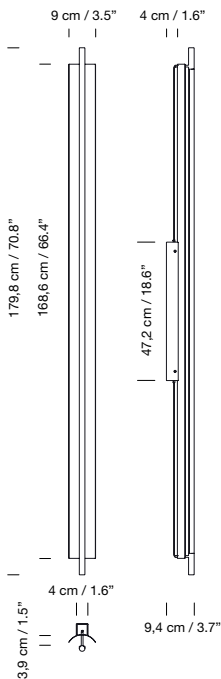

2023 Lámina 165

Antoni Arola

Description

White grey metallic shade with glossy finish (exterior).
Black metal structure with matte finish.

Code

LAMWE01

ex-VAT

995 €

Suitable for dimming 0-10V / DALI.
Not included external dimmer switch 0-10V / DALI.

Light source included (dimmable):

Built-in LED: 37 W