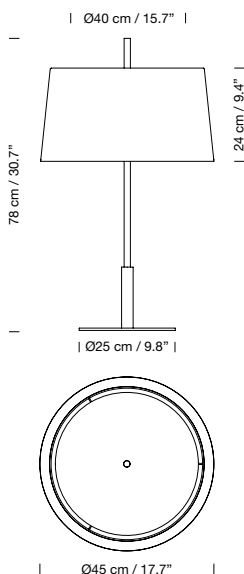

Diana

Federico Correa, Alfonso Milá,
Miguel Milá

Lampshade / Upper diffuser ^[1]	Metallic structure	Code	ex-VAT
White linen / Translucent white parchment	Satin nickel	DIATB01	865 €
	Shiny gold	DIATB02	930 €
Black linen / Stone parchment	Satin nickel	DIATB03	865 €
	Shiny gold	DIATB04	930 €

^[1] Upper diffuser for energy saving bulbs only.
Dimmer included.

Light sources included (dimmable):

2 x LED bulb: 11 W / E27 / (Max. hgt 130 mm / 5.1")