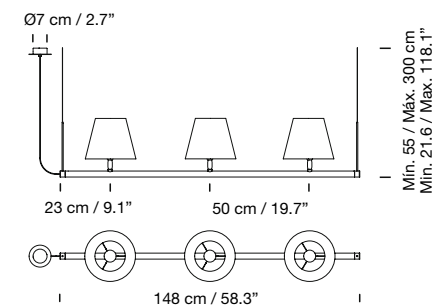

AM1

Lampshade P1	Drawing	Code	ex-VAT
Stitched beige parchment	P1	PP101	85 €
Natural ribbon	P1	PP103	85 €
Red-amber ribbon	P1	PP105	85 €
Black ribbon	P1	PP106	85 €
Tile Raw Color ribbon	P1	PP107	90 €
Mustard Raw Color ribbon	P1	PP108	90 €
Green Raw Color ribbon	P1	PP109	90 €

Lampshade P2

Stitched beige parchment	P2	PP201	95 €
Natural ribbon	P2	PP203	100 €
White linen	P2	PP208	110 €

Lampshade M1

Stitched beige parchment	M1	PM101	90 €
Natural ribbon	M1	PM103	90 €
Red-amber ribbon	M1	PM105	90 €
Black ribbon	M1	PM106	90 €
Tile Raw Color ribbon	M1	PM107	100 €
Mustard Raw Color ribbon	M1	PM108	100 €
Green Raw Color ribbon	M1	PM109	100 €
White linen	M1	PML108	100 €

Structure

For 1 lampshade	B	FON13	270 €
For 3 lampshades	C	FON23	510 €

Connection

End	D	FONF3	100 €
Intermediate	E	FONU3	100 €
90° angle	F	FONA3	145 €

Canopy

3 m / 118.1" electric cable	CSF01	20 €
S&C canopy	FSC13	105 €