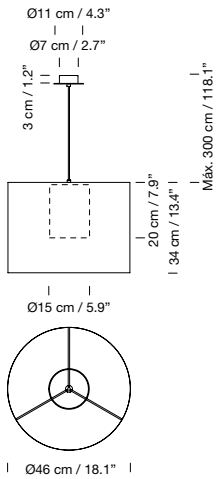

2017

Moaré Liviana M

Antoni Arola

Metallic Sísísi canopy	Cable	Code	ex-VAT
Satin nickel	Black	MOLPB01	535 €
Textured white finish	White	MOLPB02	540 €
Textured white finish	Black	MOLPB03	530 €
Textured black finish	Black	MOLPB04	540 €

Light source	Code	ex-VAT
LED bulb 11 W - 2.700 K	6BOM50	30 €

White polyester lampshade.
White parchment cylindrical diffuser.
Canopy suitable for side entry adaptor (p. 147).
Electric cable length: 3 m / 118.1"
Weight: 4,5 kg / 9.9 lb

Recommended light source (not included):
LED bulb: 11 W / E27 / (Max. hgt 155 mm / 6.1")

1961