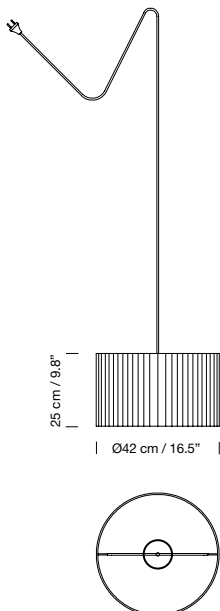

Nagoya

Ferran Freixa

Description	Code	ex-VAT
Wood strips lampshade	NAGPA01	495 €

Diffuser in white translucent methacrylate.
With plug.
Electric cable length: 4 m / 157.5"
Weight: 1,1 kg / 2.4 lb

Light source included:
LED bulb: 11 W / E27 / (Max. hgt 115 mm / 4.5")