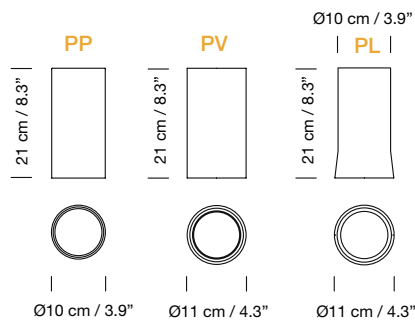

2010
Cirio Lineal 1 module
Antoni Arola

Lampshade	Matte black metal canopy	Code	ex-VAT
White porcelain (PP)	Circular (20 W). Dimming DALI / DSI / SWITCH DIM	CILPA01	2.610 €
	Rectangular. Dimming 1-10V	CILPA02	2.570 €
	Rectangular. Dimming DALI	CILPA02D	2.570 €
White opal glass (PV)	Circular (20 W). Dimming DALI / DSI / SWITCH DIM	CILPA03	2.610 €
	Rectangular. Dimming 1-10V	CILPA04	2.570 €
	Rectangular. Dimming DALI	CILPA04D	2.570 €
Polished brass (PL)	Circular (20 W). Dimming DALI / DSI / SWITCH DIM	CILPA05	3.285 €
	Rectangular. Dimming 1-10V	CILPA06	3.245 €
	Rectangular. Dimming DALI	CILPA06D	3.245 €

Capsule with LED module, translucent white diffuser and heat sink with black matte finish.

Matte black aluminium structure.

Matte black metallic canopy with built-in equipment.

Suitable for dimming. Not included external dimmer switch.

Electric cable length: 5 m / 196.9"

Weight (with canopy and porcelain lampshade): 7,5 kg / 16.5 lb

Light source included (dimmable):

Circular canopy: 5 x Built-in LED 3,7 W

Rectangular canopy: 5 x Built-in LED 7,7 W

Lampshades