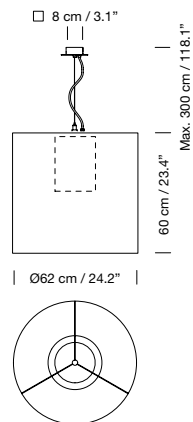

2003 Moaré L

Antoni Arola

Lampshade L	Code	ex-VAT
White	MOAPE01	1.195 €
Red	MOAPE02	1.195 €
Grey	MOAPE03	1.195 €
Black	MOAPE04	1.195 €

Structure with cylindrical acrylsatiné methacrylate diffuser.
Metallic graphite black square canopy included.
Polyester lampshade.
Electric cable length: 3 m / 118.1"
Weight: 4,8 kg / 10.6 lb

Light sources included:

3 x LED bulb: 11 W / E27 / (Max. hgt 130 mm / 5.1")