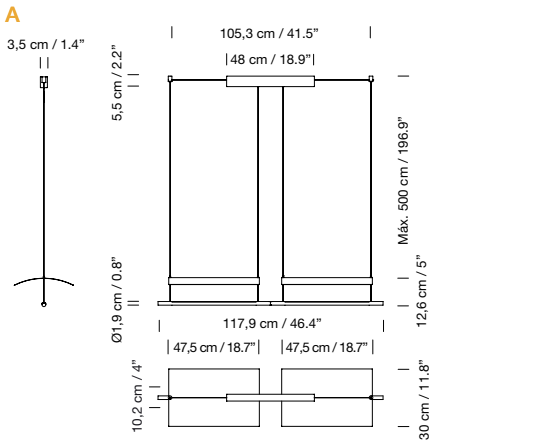

2018 Sistema Lámina 45

Antoni Arola

Modules	Dimming	Drawing	Code	ex-VAT
2 modules	0-10V	A	LAMPB01	1.350 €
	DALI	A	LAMPB01D	1.350 €
3 modules	0-10V	B	LAMPB02	2.150 €
	DALI	B	LAMPB02D	2.150 €
4 modules	0-10V	C	LAMPB03	2.950 €
	DALI	C	LAMPB03D	2.950 €

White grey metallic shade with glossy finish (exterior).

Black metal structure with matte finish.

Suitable for dimming 0-10V / DALI.

Not included external dimmer switch 0-10V / DALI.

Electric cable length: 5 m / 196.9"

Weights:

2 modules: 4 kg / 8.8 lb

3 modules: 7 kg / 15.4 lb

4 modules: 10 kg / 22 lb

Contact Santa & Cole team for other configurations.

Light source included (dimmable):

2 modules: Built-in LED 31 W

3 modules: Built-in LED 49 W

4 modules: Built-in LED 67 W