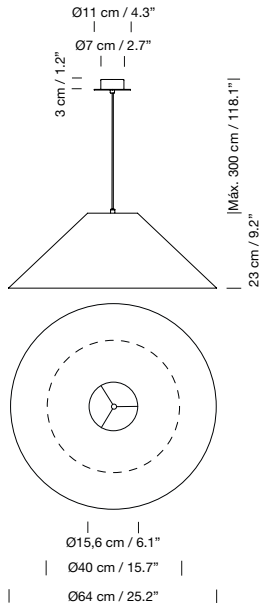

**Recommended light source (not included):**

LED bulb: 3,4 W / E27 / (Max. hgt 105 mm / 4.1")

1987

**Sísísí cónicas planas MT5**

Gabriel Ordeig Cole

Lampshade: Stitched beige parchment		Code	ex-VAT
Metallic Sísísí canopy	Cable		
Satin nickel	Black	<b>MT5PA01</b>	<b>430 €</b>
Textured white finish	White	<b>MT5PA02</b>	<b>435 €</b>
Textured white finish	Black	<b>MT5PA03</b>	<b>425 €</b>
Textured black finish	Black	<b>MT5PA04</b>	<b>435 €</b>