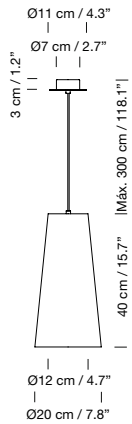

1993

Sísísí cónicas largas MT2

Gabriel Ordeig Cole

Lampshade: Stitched beige parchment		Code	ex-VAT
Metallic Sísísí canopy	Cable		
Satin nickel	Black	MT2PA01	240 €
Textured white finish	White	MT2PA02	245 €
Textured white finish	Black	MT2PA03	235 €
Textured black finish	Black	MT2PA04	245 €

Light source	Code	ex-VAT
LED bulb: 11 W - 2.700 K	6BOM50	30 €

Canopy suitable for side entry adaptor (p. 147).

Weight: 0,2 kg / 0.4 lb

Recommended light source (not included):

LED bulb: 11 W / E27 / (Max. hgt 155 mm / 6.1")

1983