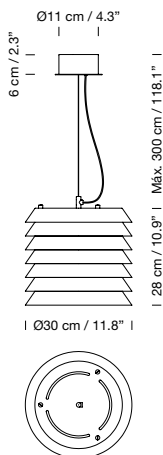

Maija 30

Ilmari Tapiovaara

Metallic lampshades

Matte white

Code

MAIPB01

ex-VAT

970 €

Diffuser in white translucent glass.
White metallic circular canopy included.
Suitable for dimming 1-10V. Not included external dimmer switch 1-10V.
Electric cable length: 3 m / 118.1"
Weight: 2,9 kg / 6.4 lb

Light source included (dimmable):

Built-in LED: 8,4 W