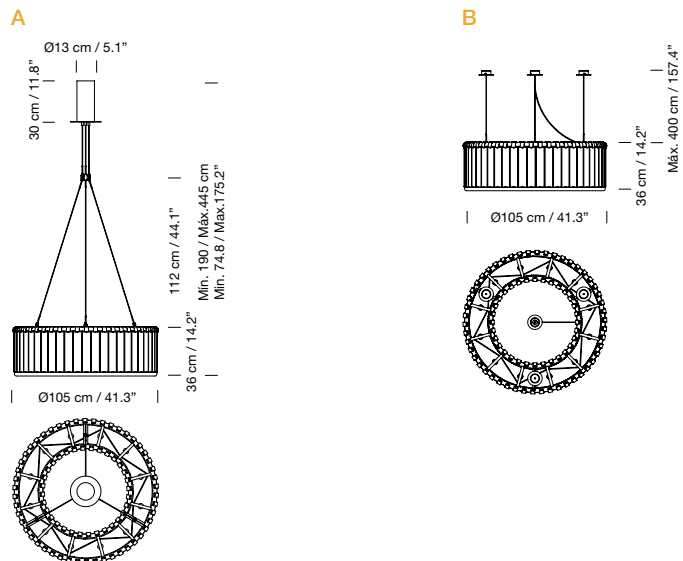

1992
Estadio 105
Miguel Milá

Hanging system	Lampshade	Drawing	Code	ex-VAT
1 support	Without diffuser	A	ESTPA01	8.350 €
	With diffuser	A	ESTPA02	8.805 €
3 supports	Without diffuser	B	ESTPB01	8.090 €
	With diffuser	B	ESTPB02	8.545 €

Light source	Code	ex-VAT
LED bulb: 11 W - 2.700 K	6BOM50	30 €

Texturized black metal structure with glass block lampshade.
Optional diffuser made of translucent methacrylate.
Stainless steel structure hanging system.
Satin nickel canopy included.
Electric cable length: 4 m / 157.5"
Weight: 93 kg / 205 lb

Recommended light sources (not included):

12 x LED bulb: 11 W / E27 / (Max. hgt 155 mm / 6.1")