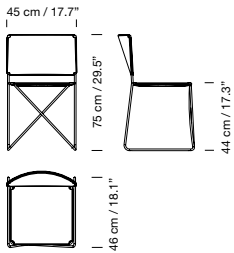

1975 Ramón Chair

Ramón Bigas

Seat and backrest	Code	ex-VAT
Natural	RAMFA01	555 €
White	RAMFA02	555 €

White metallic structure.
Seat and back made of hand-woven synthetic rattan.
Stackable.
Suitable for outdoor use.

CE

2009 Belloch cuadrada Table

Lagranja Design