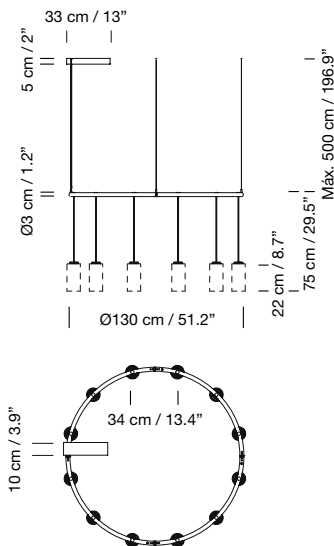

Rectangular canopy