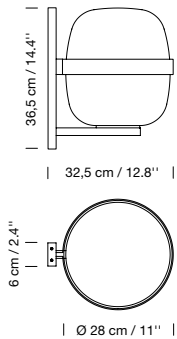

1962 Wally Cesta

Miguel Milá

Matte metallic structure

	Code	ex-VAT
Black	WALWB01	695 €
White grey	WALWB02	695 €

White opal polyethylene lampshade.
Suitable for outdoor use.

Light source included:

LED bulb: 11 W / E27 / (Max. hgt 130 mm / 5.1")