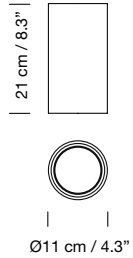

2010
Cirio Circular L
Antoni Arola

Lampshades

PP

PV

PL

Lampshade	Matte black metal canopy	Code	ex-VAT
White porcelain (PP)	Circular. Dimming DALI / DSI / SWITCH DIM	CIRPC01	15.060 €
	Rectangular. Dimming 1-10V	CIRPC02	15.075 €
	Rectangular. Dimming DALI	CIRPC02D	15.075 €
White opal glass (PV)	Circular. Dimming DALI / DSI / SWITCH DIM	CIRPC03	15.060 €
	Rectangular. Dimming 1-10V	CIRPC04	15.075 €
	Rectangular. Dimming DALI	CIRPC04D	15.075 €
Polished brass (PL)	Circular. Dimming DALI / DSI / SWITCH DIM	CIRPC05	20.730 €
	Rectangular. Dimming 1-10V	CIRPC06	20.745 €
	Rectangular. Dimming DALI	CIRPC06D	20.745 €

Circular canopy