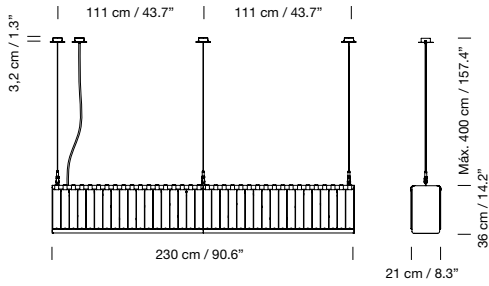

2014
Línea Estadio
Miguel Milá

A

B

C

D