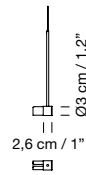

1990

Sistema Fonda

Gabriel Ordeig Cole

Lampshades

P1

P2

M1

Structure

B

C

D

E

F

Examples of composition

Satin nickel tubular structure with natural beech wood supports for 1 or 3 lampshades.

S&C satin nickel metallic canopy for side entry adaptor (p. 147).

Maximum 1200 W per line (6A). One connection per line.

Electric cable length: 3 m / 118.1"

Weight structure for 3 lampshades (without lampshade): 2.7 kg / 6 lb

Weight structure for 18 lampshades (without lampshade): 13 kg / 29 lb

Light source included:

1 x / 3 x LED bulb: 11 W / E27 / (Max. hgt 115 mm / 4.5")