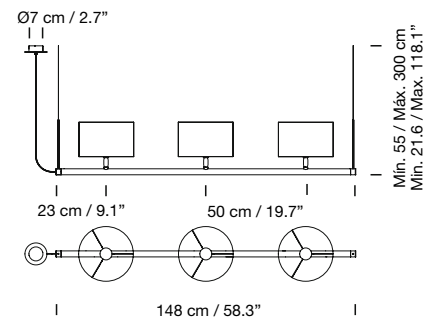

1990

Sistema Fonda

Gabriel Ordeig Cole

Examples of composition

Structure	Drawing	Code	ex-VAT
3 lampshades	AP1	FON23 + 2 FONF3 + CSF01 + FSC13 + 3 PP101	1.090 €
3 lampshades	AP2	FON23 + 2 FONF3 + CSF01 + FSC13 + 3 PP201	1.120 €
3 lampshades	AM1	FON23 + 2 FONF3 + CSF01 + FSC13 + 3 PM101	1.105 €
18 lampshades		6 FON23 + 2 FONU3 + 4 FONA3 + CSF01 + FSC13 + 18 PP203	5.765 €

AP1

AP2

AM1

Lampshade P1	Drawing	Code	ex-VAT
Stitched beige parchment	P1	PP101	85 €
Natural ribbon	P1	PP103	85 €
Red-amber ribbon	P1	PP105	85 €
Black ribbon	P1	PP106	85 €
Tile Raw Color ribbon	P1	PP107	90 €
Mustard Raw Color ribbon	P1	PP108	90 €
Green Raw Color ribbon	P1	PP109	90 €

Lampshade P2

Stitched beige parchment	P2	PP201	95 €
Natural ribbon	P2	PP203	100 €
White linen	P2	PP208	110 €

Lampshade M1

Stitched beige parchment	M1	PM101	90 €
Natural ribbon	M1	PM103	90 €
Red-amber ribbon	M1	PM105	90 €
Black ribbon	M1	PM106	90 €
Tile Raw Color ribbon	M1	PM107	100 €
Mustard Raw Color ribbon	M1	PM108	100 €
Green Raw Color ribbon	M1	PM109	100 €
White linen	M1	PML108	100 €

Structure

For 1 lampshade	B	FON13	270 €
For 3 lampshades	C	FON23	510 €

Connection

End	D	FONF3	100 €
Intermediate	E	FONU3	100 €
90° angle	F	FONA3	145 €

Canopy

3 m / 118.1" electric cable	CSF01	20 €
S&C canopy	FSC13	105 €