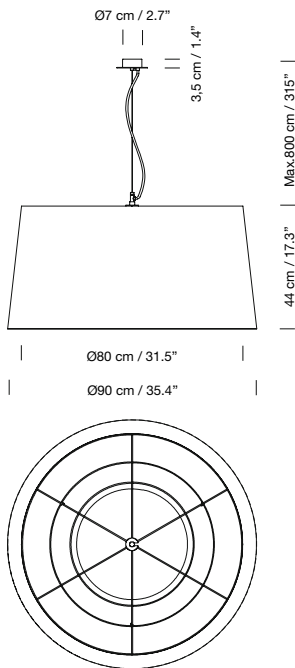

1994

GT6

Santa & Cole Team

Lampshade: White linen		Code	ex-VAT
Metallic Sisisi canopy	Cable		
Satin nickel	Black	GT6PA49	395 €
Textured white finish	White	GT6PA50	400 €
Textured white finish	Black	GT6PA51	390 €
Textured black finish	Black	GT6PA52	400 €
Satin nickel for 2 light sources	Black	GT6PA53	480 €
Textured white finish for 2 light sources	White	GT6PA54	460 €
Textured white finish for 2 light sources	Black	GT6PA55	460 €
Textured black finish for 2 light sources	Black	GT6PA56	460 €

Light source	Code	ex-VAT
LED bulb: 11 W - 2.700 K	6BOM50	30 €

2000

GT7

Santa & Cole Team

Ribbon lampshade	Circular metal canopy	Code	ex-VAT
Natural	Black	GT7PA01	1.060 €
	Satin nickel	GT7PA02	1.065 €
Red-amber	Black	GT7PA03	1.060 €
	Satin nickel	GT7PA04	1.065 €
Black	Black	GT7PA05	1.060 €
	Satin nickel	GT7PA06	1.065 €
Tile Raw Color	Black	GT7PA07	1.120 €
	Satin nickel	GT7PA08	1.125 €
Mustard Raw Color	Black	GT7PA09	1.120 €
	Satin nickel	GT7PA10	1.125 €
Green Raw Color	Black	GT7PA11	1.120 €
	Satin nickel	GT7PA12	1.125 €

White socket assembly with black cable.

Black metal disc on the upper part: Ø 40 cm / 15.6"

and translucent white PVC diffuser disc on the lower part: Ø 60 cm / 23.7".

Canopy suitable for side entry adaptor (p. 147).

Electric cable length: 8 m / 315"

Weight: 7 kg / 15.4 lb

Light sources included:

3 x LED bulb: 11 W / E27 / (Max. hgt 137 mm / 5.4")