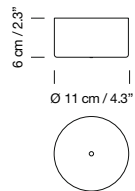

1964
M64
Miguel Milá

Capsule with LED module, translucent white diffuser and heat sink with black matte finish.

^[1] Suitable for dimming 1-10V / DALI.

Not included external dimmer switch 1-10V / DALI.

Electric cable length: 3 m / 118.1" - 8 m / 315"

Weight with polished brass lampshade: 1,35 kg / 2.98 lb

Weight with aluminium lampshade: 1 kg / 2.2 lb

Light source included:

Not dimmable: Built-in LED 3,7 W

Dimmable: Built-in LED 7,7 W

Canopies

A

B