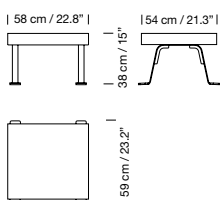

1957 Digamma Ottoman

Ignazio Gardella

Upholstered	Code	ex-VAT
Customer's fabric ^[1]	DIGFB01	1.460 €
Gabriel Cyber, Gabriel Select or Gabriel Grain fabric	DIGFB02	1.530 €
Gabriel Tailor, Gabriel Focus, Gabriel Focus Melange, Gabriel Focus Royal or Gabriel Capture fabric	DIGFB03	1.680 €

Black metallic legs and polished brass feet.

Upholstered seat.

Plain fabric measures: 0,85 m / 0.93 yd long by 1,40 m / 1.53 yd wide.

^[1] To be validated by S&C.

On special request also available in CMHR foam with a 5% price increase.