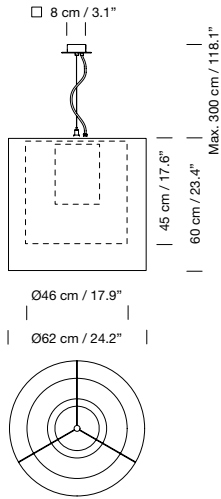

2003 Moaré LM

Antoni Arola

Lampshade L	Lampshade M	Code	ex-VAT
White	White	MOAPB01	1.575 €
	Red	MOAPB02	1.575 €
	Grey	MOAPB03	1.575 €
	Black	MOAPB04	1.575 €
Red	White	MOAPB05	1.575 €
	Red	MOAPB06	1.575 €
	Grey	MOAPB07	1.575 €
	Black	MOAPB08	1.575 €
Grey	White	MOAPB09	1.575 €
	Red	MOAPB10	1.575 €
	Grey	MOAPB11	1.575 €
	Black	MOAPB12	1.575 €
Black	White	MOAPB13	1.575 €
	Red	MOAPB14	1.575 €
	Grey	MOAPB15	1.575 €
	Black	MOAPB16	1.575 €

Structure with cylindrical acrylsatiné methacrylate diffuser.
Metallic graphite black square canopy included.
Polyester lampshade.
Electric cable length: 3 m / 118.1"
Weight: 6,3 kg / 13.9 lb

Light sources included:

3 x LED bulb: 11 W / E27 / (Max. hgt 130 mm / 5.1")