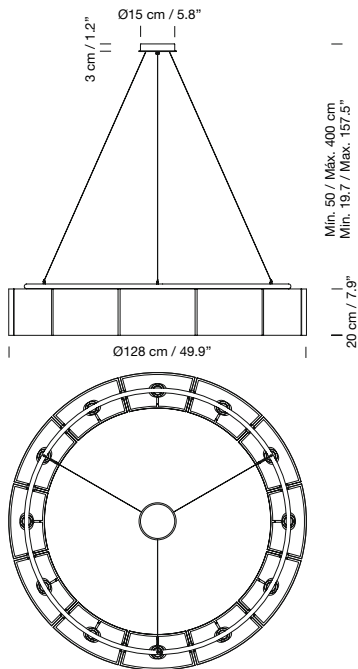

2014
Sexta 12
Miguel Milá

Structure and circular canopy

	12 Lower discs (optional)	Code	ex-VAT
Chrome-plated	Without diffuser	SXTPB01	3.530 €
Chrome-plated	Translucent opal methacrylate	SXTPB02	3.840 €

Hanging system of 1 support.
12 white translucent polymer lampshades.
Weight: 8,2 kg / 18.1 lb

Light sources included:

12 x LED bulb: 11 W / E27 / (Max. hgt 115 mm / 4.5")