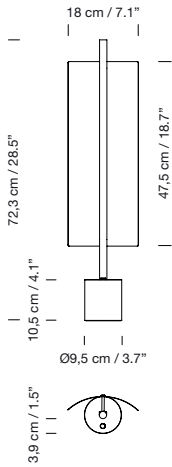

2023 Lámina 45

Antoni Arola

Description

White grey metallic shade with glossy finish (exterior).
Black metal structure with matte finish.

Code

LAMTA01

ex-VAT

750 €

Dimmer and switch incorporated into the luminaire.

Light source included (dimmable):

Built-in LED: 11 W