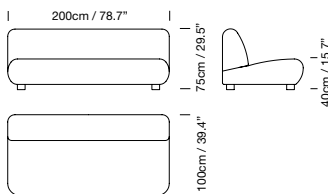

Two Seat Cadaqués Sofa

Federico Correa

Alfonso Milá

Upholstered	Code	ex-VAT
Customer's fabric	CADFB01	3.650 €
Gabriel Cyber, Gabriel Select or Gabriel Grain fabric	CADFB02	4.215 €
Gabriel Tailor, Gabriel Focus, Gabriel Focus Melange, Gabriel Focus Royal or Gabriel Capture fabric	CADFB03	4.765 €
Gabriel Savoy or Gabriel Comfort+ fabric	CADFB04	4.950 €

Beech wood legs with a wenge colour finish.

Plain fabric measures: 8 m / 8.75 yd long by 1,40 m / 1.53 yd wide.

On special request also available in CMHR foam with a 5% price increase.