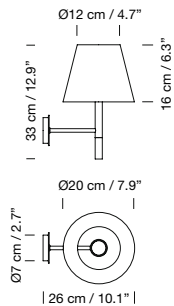

1995 BC2

Santa & Cole Team

Lampshade

	Code	ex-VAT
Stitched beige parchment	BC2WA01	310 €
Natural ribbon	BC2WA02	310 €
Red-amber ribbon	BC2WA03	310 €
Black ribbon	BC2WA04	310 €
Tile Raw Color ribbon	BC2WA05	315 €
Mustard Raw Color ribbon	BC2WA06	315 €
Green Raw Color ribbon	BC2WA07	315 €

Satin nickel structure and beech wood handle.

Light source included:

LED bulb: 3,4 W / E27 / (Max. hgt 105 mm / 4.1")