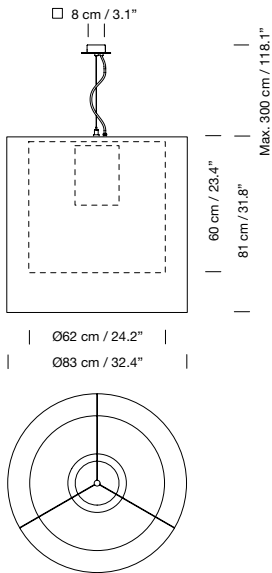

2003 Moaré XL

Antoni Arola

Lampshade X	Lampshade L	Code	ex-VAT
White	White	MOAPC01	2.120 €
	Red	MOAPC02	2.120 €
	Grey	MOAPC03	2.120 €
	Black	MOAPC04	2.120 €
Red	White	MOAPC05	2.120 €
	Red	MOAPC06	2.120 €
	Grey	MOAPC07	2.120 €
	Black	MOAPC08	2.120 €
Grey	White	MOAPC09	2.120 €
	Red	MOAPC10	2.120 €
	Grey	MOAPC11	2.120 €
	Black	MOAPC12	2.120 €
Black	White	MOAPC13	2.120 €
	Red	MOAPC14	2.120 €
	Grey	MOAPC15	2.120 €
	Black	MOAPC16	2.120 €

Structure with cylindrical acrylsatiné methacrylate diffuser.
Metallic graphite black square canopy included.
Polyester lampshade.
Electric cable length: 3 m / 118.1"
Weight: 7,8 kg / 17.2 lb

Light sources included:

3 x LED bulb: 11 W / E27 / (Max. hgt 130 mm / 5.1")