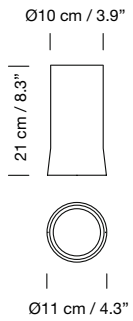

2010
Cirio Oval
Antoni Arola

Lampshades

PP

PV

PL

Lampshade	Matte black metal canopy	Code	ex-VAT
White porcelain (PP)	Circular. Dimming DALI / DSI / SWITCH DIM	CIRPD01	15.325 €
	Rectangular. Dimming 1-10V	CIRPD02	15.340 €
	Rectangular. Dimming DALI	CIRPD02D	15.340 €
White opal glass (PV)	Circular. Dimming DALI / DSI / SWITCH DIM	CIRPD03	15.325 €
	Rectangular. Dimming 1-10V	CIRPD04	15.340 €
	Rectangular. Dimming DALI	CIRPD04D	15.340 €
Polished brass (PL)	Circular. Dimming DALI / DSI / SWITCH DIM	CIRPD05	20.455 €
	Rectangular. Dimming 1-10V	CIRPD06	20.470 €
	Rectangular. Dimming DALI	CIRPD06D	20.470 €

Circular canopy