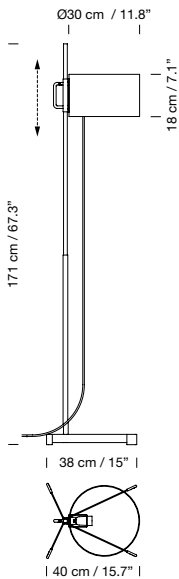

1961 TMC

Miguel Milá

Description

Two-part metal structure: upper half chrome-plated and lower half black. Height-adjustable opal white methacrylate lampshade.

Code

TMCSA01

ex-VAT

895 €

The light is switched on/off by pulling softly from the cable.

Contract version available for this product. Contact us for further details.

Light source included:

LED bulb: 11 W / E27 / (Max. hgt 125 mm / 4.9")