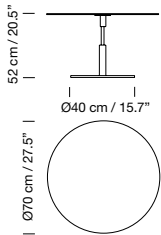

Diana baja Table

Federico Correa

Alfonso Milá

Miguel Milá

Description

Satin nickel structure. Tempered glass top.

Code

DIAFB01

ex-VAT

1.160 €

1979