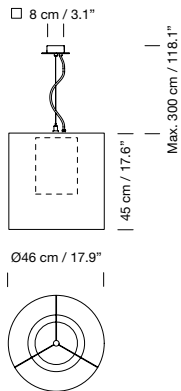

2003 Moaré M

Antoni Arola

Lampshade M	Code	ex-VAT
White	MOAPD01	980 €
Red	MOAPD02	980 €
Grey	MOAPD03	980 €
Black	MOAPD04	980 €

Structure with cylindrical acrylsatiné methacrylate diffuser.
Metallic graphite black square canopy included.
Polyester lampshade.
Electric cable length: 3 m / 118.1"
Weight: 4,5 kg / 9.9 lb

Light sources included:

3 x LED bulb: 11 W / E27 / (Max. hgt 130 mm / 5.1")