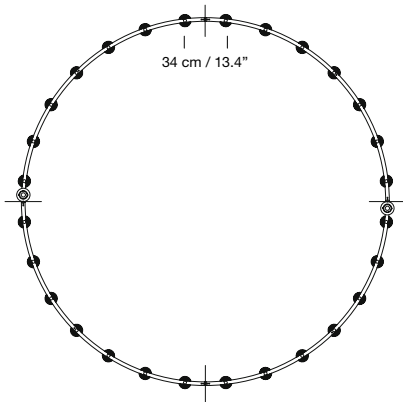

2010 Cirio Circular M

Antoni Arola

Circular canopy