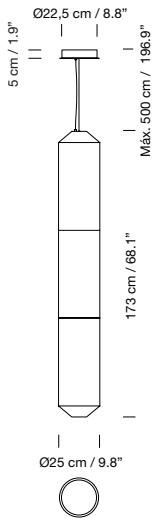

2017
Tekiò Vertical P3
Anthony Dickens

New canopy

Dimming	Code	ex-VAT
1-10 V	TKVPC01	2.825 €
DALI	TKVPC01D	2.825 €

Metal P3 structure. Washi Japanese paper P3 shade.

White grey metallic canopy with power supply incorporated (new, more compact size).

Suitable for dimming 1-10V / DALI. Not included external dimmer switch 1-10V / DALI.

Dim to Warm control 2200 - 2700K.

Electric cable length: 5 m / 196.9"

Weight: 6 kg / 13.2 lb

Light source included (dimmable):

Built-in LED: 100 W