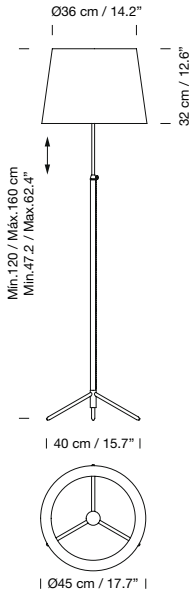

1963 Pie de Sal3n G1

Jaume Sans

Metallic structure	Lampshade	Code	ex-VAT
Chrome-plated	Stitched beige parchment	PDSSA01	965 €
	Natural ribbon	PDSSA02	965 €
	Red-amber ribbon	PDSSA03	965 €
	Black ribbon	PDSSA04	965 €
	Tile Raw Color ribbon	PDSSA05	985 €
	Mustard Raw Color ribbon	PDSSA06	985 €
	Green Raw Color ribbon	PDSSA07	985 €
	White linen	PDSSA08	985 €
Polished brass	Stitched beige parchment	PDSSA09	1.275 €
	Natural ribbon	PDSSA10	1.275 €
	Red-amber ribbon	PDSSA11	1.275 €
	Black ribbon	PDSSA12	1.275 €
	Tile Raw Color ribbon	PDSSA13	1.295 €
	Mustard Raw Color ribbon	PDSSA14	1.295 €
	Green Raw Color ribbon	PDSSA15	1.295 €
	White linen	PDSSA16	1.295 €

Shaft covered in black leather.
Height adjustable lampshade.
Dimmer included.

Light source included (dimmable):

LED bulb: 11 W / E27 / (Max. hgt 137 mm / 5.4")