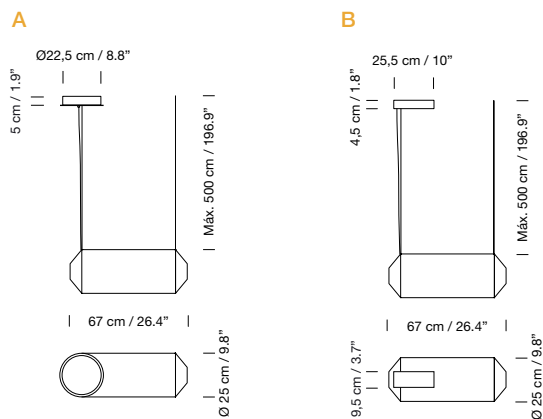

Dim to Warm control 2200K - 2700K.

Electric cable length: 5 m / 196.9"

Weight: 3 kg / 6.6 lb

**Light source included (dimmable):**

Built-in LED: 43 W

2017

**Tekiò Horizontal P2**

Anthony Dickens