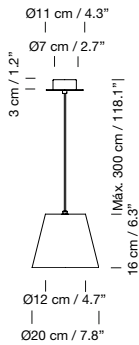

1993
Sísísí cónicas PT1
Santa & Cole Team

Lampshade: Stitched beige parchment		Code	ex-VAT
Metallic Sísísí canopy	Cable		
Satin nickel	Black	PT1PA01	215 €
Textured white finish	White	PT1PA02	220 €
Textured white finish	Black	PT1PA03	210 €
Textured black finish	Black	PT1PA04	220 €

Lampshade: Natural ribbon		Code	ex-VAT
Metallic Sísísí canopy	Cable		
Satin nickel	Black	PT1PA05	215 €
Textured white finish	White	PT1PA06	220 €
Textured white finish	Black	PT1PA07	210 €
Textured black finish	Black	PT1PA08	220 €

Lampshade: Red-amber ribbon		Code	ex-VAT
Metallic Sísísí canopy	Cable		
Satin nickel	Black	PT1PA09	215 €
Textured white finish	White	PT1PA10	220 €
Textured white finish	Black	PT1PA11	210 €
Textured black finish	Black	PT1PA12	220 €

Lampshade: Black ribbon		Code	ex-VAT
Metallic Sísísí canopy	Cable		
Satin nickel	Black	PT1PA13	215 €
Textured white finish	White	PT1PA14	220 €
Textured white finish	Black	PT1PA15	210 €
Textured black finish	Black	PT1PA16	220 €

Lampshade: Tile Raw Color ribbon		Code	ex-VAT
Metallic Sísísí canopy	Cable		
Satin nickel	Black	PT1PA17	225 €
Textured white finish	White	PT1PA18	230 €
Textured white finish	Black	PT1PA19	220 €
Textured black finish	Black	PT1PA20	230 €