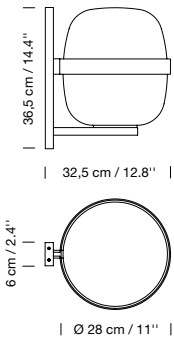

1962 Wally Cesta

Miguel Milá

Matte metallic structure	Code	ex-VAT
Black	WALWB01	695 €
White grey	WALWB02	695 €

White opal polyethylene lampshade.
Suitable for outdoor use.

Light source included:
LED bulb: 11 W / E27 / (Max. hgt 130 mm / 5.1")