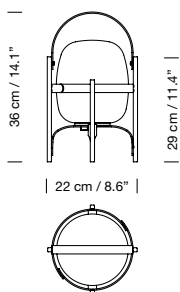

2020
Cestita Alubat
Miguel Milá

New colour

Aluminium structure	Code	ex-VAT
Black	CESTF01	620 €
English green	CESTF03	620 €
Reddish orange	CESTF04	620 €

White opal polyethylene lampshade.
Lithium battery.
Switch incorporated into the luminaire with 3 intensity levels.
Power range:
- 5h on high power
- 12h on medium power
- 24h on minimum power
Includes charger.
Battery charging time: 6.5h.
Suitable for outdoor use.

Light source included (dimmable):
Built-in LED: 2,5 W