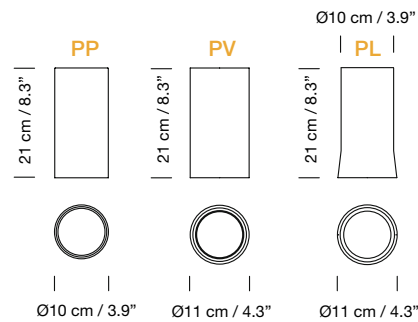

Lampshades

Lampshade: White porcelain (PP)

Code

ex-VAT

Surface canopy

Built-in canopy

Not dimmable

Dimmable 1-10V ^[1]

Dimmable DALI ^[1]

Not dimmable

Black

White

Black

White

Negro

Blanco

Blanco

3 m / 118.1"

CISPA01

460 €

8 m / 315"

CISPA02

495 €

3 m / 118.1"

CISPA03

460 €

8 m / 315"

CISPA04

495 €

3 m / 118.1"

CISPA05

505 €

8 m / 315"

CISPA06

540 €

3 m / 118.1"

CISPA07

505 €

8 m / 315"

CISPA08

540 €

3 m / 118.1"

CISPA05D

505 €

8 m / 315"

CISPA06D

540 €

3 m / 118.1"

CISPA07D

505 €

8 m / 315"

CISPA08D

540 €

3 m / 118.1"

CISPA09

470 €

8 m / 315"

CISPA10

505 €

LED capsule with electric black cable