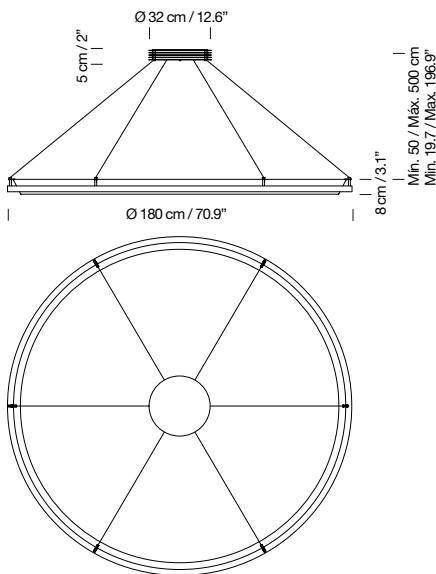

1997 Nimba 180

Antoni Arola

Stainless steel structure	Dimming	Code	ex-VAT
Matte finish	1-10V	NIMPD01	9.085 €
	DALI	NIMPD01D	9.085 €
Golden finish	1-10V	NIMPD02	10.175 €
	DALI	NIMPD02D	10.175 €

White PVC lampshade.

Black metallic circular canopy included with power supply incorporated.

Suitable for dimming 1-10V / DALI.

Not included external dimmer switch 1-10V / DALI.

Electric cable length: 5 m / 196.9"

Weight: 17 kg / 37.5 lb

Light source included (dimmable):

Built-in LED: 140 W