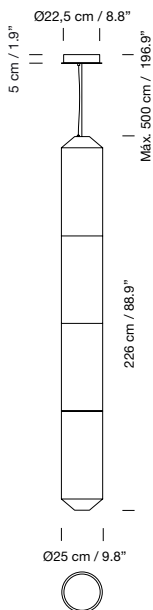

Built-in LED: 100 W

2017  
**Tekiò Vertical P4**  
 Anthony Dickens

New canopy

Dimming	Code	ex-VAT
1-10 V	TKVPD01	3.410 €
DALI	TKVPD01D	3.410 €

Metal P4 structure. Washi Japanese paper P4 shade.

White grey metallic canopy with power supply incorporated (new, more compact size).