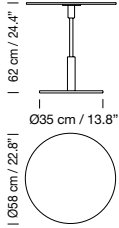

1991

Diana alta Table

Federico Correa

Alfonso Milá

Miguel Milá