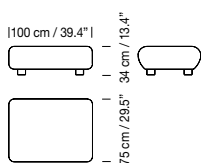

2010 Cadaqués Ottoman

Federico Correa
Alfonso Milá

Upholstered	Code	ex-VAT
Customer's fabric	CADFD01	1.510 €
Gabriel Cyber, Gabriel Select or Gabriel Grain fabric	CADFD02	2.385 €
Gabriel Tailor, Gabriel Focus, Gabriel Focus Melange, Gabriel Focus Royal or Gabriel Capture fabric	CADFD03	2.640 €
Gabriel Savoy or Gabriel Comfort+ fabric	CADFD04	2.700 €

Beech wood legs with a wenge colour finish.

Plain fabric measures: 1,80 m / 1.97 yd long by 1,40 m / 1.53 yd wide.

On special request also available in CMHR foam
with a 5% price increase.