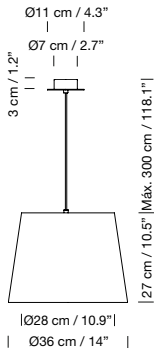

1993

Sísísí cónicas GT3

Santa & Cole Team

Lampshade: Stitched beige parchment		Code	ex-VAT
Metallic Sísísí canopy	Cable		
Satin nickel	Black	GT3PA01	275 €
Textured white finish	White	GT3PA02	280 €
Textured white finish	Black	GT3PA03	270 €
Textured black finish	Black	GT3PA04	280 €

Lampshade: Natural ribbon		Code	ex-VAT
Metallic Sísísí canopy	Cable		
Satin nickel	Black	GT3PA05	275 €
Textured white finish	White	GT3PA06	280 €
Textured white finish	Black	GT3PA07	270 €
Textured black finish	Black	GT3PA08	280 €

Lampshade: Red-amber ribbon		Code	ex-VAT
Metallic Sísísí canopy	Cable		
Satin nickel	Black	GT3PA09	275 €
Textured white finish	White	GT3PA10	280 €
Textured white finish	Black	GT3PA11	270 €
Textured black finish	Black	GT3PA12	280 €

Lampshade: Black ribbon		Code	ex-VAT
Metallic Sísísí canopy	Cable		
Satin nickel	Black	GT3PA13	275 €
Textured white finish	White	GT3PA14	280 €
Textured white finish	Black	GT3PA15	270 €
Textured black finish	Black	GT3PA16	280 €

Lampshade: Tile Raw Color ribbon		Code	ex-VAT
Metallic Sísísí canopy	Cable		
Satin nickel	Black	GT3PA17	295 €
Textured white finish	White	GT3PA18	300 €
Textured white finish	Black	GT3PA19	290 €
Textured black finish	Black	GT3PA20	300 €