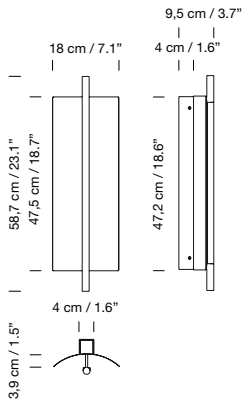

2023 Lámina 45

Antoni Arola

Description

White grey metallic shade with glossy finish (exterior).
Black metal structure with matte finish.

Code

LAMWA01

ex-VAT

765 €

Suitable for dimming 0-10V / DALI.
Not included external dimmer switch 0-10V / DALI.

Light source included (dimmable):

Built-in LED: 11 W