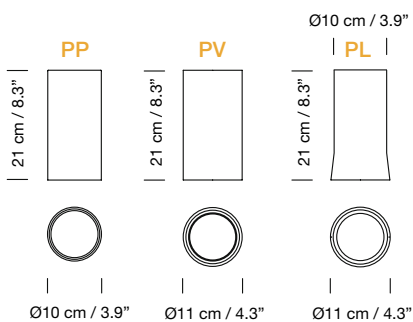

Lampshades

Light source included (dimmable):

Built-in LED: 110 W