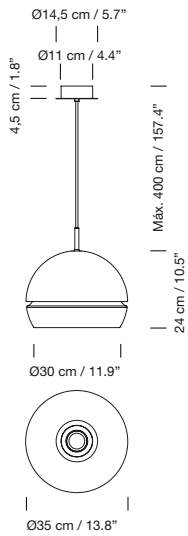

1970 Fontana

André Ricard

Dimming

1-10 V

DALI

Code

FOTPA01

FOTPA01D

ex-VAT

975 €

975 €

White grey metallic shade with matte finish interior and glossy exterior.

Diffuser in white translucent methacrylate.

White circular metal canopy with power supply incorporated.

Suitable for dimming 1-10V / DALI.

Not included external dimmer switch 1-10V / DALI.

Electric cable length: 5 m / 196.9"

Weight: 3,2 kg / 7.1 lb

Light source included (dimmable):

Built-in LED: 40 W