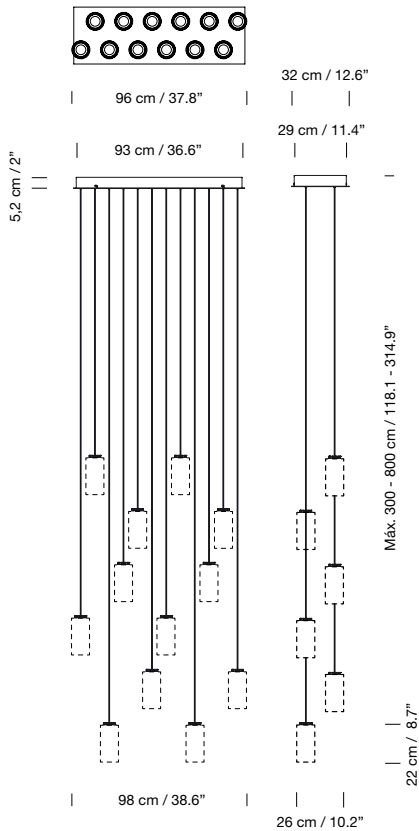

2017 Cirio Cascada 12

Antoni Arola

Lampshade: White porcelain (PP)		Code	ex-VAT
LED capsule	Dimming		
3 m / 118.1"	1-10 V	CICPD01	4.605 €
	DALI	CICPD01D	4.605 €
8 m / 315"	1-10 V	CICPD02	5.025 €
	DALI	CICPD02D	5.025 €

Lampshade: White opal glass (PV)		Code	ex-VAT
LED capsule	Dimming		
3 m / 118.1"	1-10 V	CICPD03	4.605 €
	DALI	CICPD03D	4.605 €
8 m / 315"	1-10 V	CICPD04	5.025 €
	DALI	CICPD04D	5.025 €

Lampshade: Polished brass (PL)		Code	ex-VAT
LED capsule	Dimming		
3 m / 118.1"	1-10 V	CICPD05	6.225 €
	DALI	CICPD05D	6.225 €
8 m / 315"	1-10 V	CICPD06	6.645 €
	DALI	CICPD06D	6.645 €

Capsule with LED module, translucent white diffuser and heat sink with black matte finish.

Suitable for dimming 1-10V / DALI.

Not included external dimmer switch 1-10V / DALI.

Electric cable length: 3 m / 118.1" - 8 m / 315"

Weight (with porcelain lampshade):

3 m: 18 kg / 39.7 lb

8 m: 20 kg / 44 lb