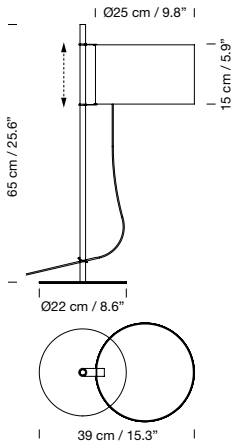

1996
TMD
Miguel Milá

Description

Satin nickel structure. Rotating and height-adjustable white linen lampshade.

Code

TMDTA01

ex-VAT

385 €

The light is switched on/off by pulling softly from the cable.

Contract version available for this product. Contact us for further details.

Light source included:

LED bulb: 3,4 W / E27 / (Max. hgt 105 mm / 4.1")