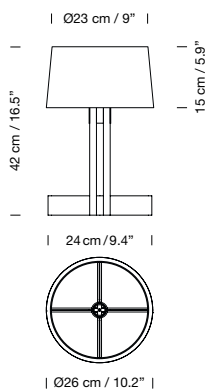

1973
FAD Menor
Miguel Milá

Description

Natural oak wood structure. White linen lampshade.

Code

FADTA01

ex-VAT

495 €

Light source included:

LED bulb: 3,4 W / E27 / (Max. hgt 105 mm / 4.1")