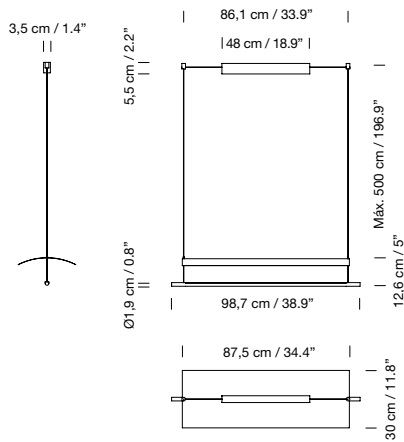

2018 Lámina 85

Antoni Arola

Dimming	Code	ex-VAT
0-10V	LAMPC01	975 €
DALI	LAMPC01D	975 €

White grey metallic shade with glossy finish (exterior).
Black metal structure with matte finish.
Suitable for dimming 0-10V / DALI.
Not included external dimmer switch 0-10V / DALI.
Electric cable length: 5 m / 196.9"
Weight: 3,7 kg / 8.2 lb

Light source included (dimmable):
Built-in LED: 31 W

2018 Sistema Lámina 85

Antoni Arola

Modules	Dimming	Drawing	Code	ex-VAT
2 modules	0-10V	A	LAMPD01	1.675 €
	DALI	A	LAMPD01D	1.675 €
3 modules	0-10V	B	LAMPD02	2.640 €
	DALI	B	LAMPD02D	2.640 €
4 modules	0-10V	C	LAMPD03	3.605 €
	DALI	C	LAMPD03D	3.605 €

White grey metallic shade with glossy finish (exterior).
Black metal structure with matte finish.
Suitable for dimming 0-10V / DALI. Not included external dimmer switch 0-10V / DALI.
Electric cable length: 5 m / 196.9"

Weights:

2 modules: 6 kg / 13 lb
3 modules: 10 kg / 22 lb
4 modules: 13,5 kg / 30 lb

Contact Santa & Cole team for other configurations.

Light source included (dimmable):
2 modules: Built-in LED 54 W
3 modules: Built-in LED 85 W
4 modules: Built-in LED 116 W