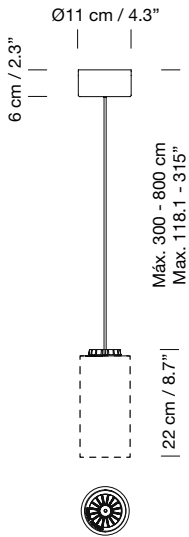

2010 Cirio Simple

Antoni Arola

Surface canopy