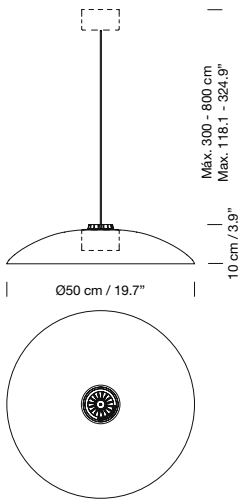

2013
HeadHat Plate M
Santa & Cole Team

Capsule with LED module, translucent white diffuser and heat sink with matte black finish.

Matte finish lampshade and diffuser in white translucent methacrylate.

^[1]Suitable for dimming 1-10V / DALI. Not included external dimmer switch 1-10V / DALI.

Electric cable length: 3 m / 118.1" - 8 m / 315"

Weight: 1,9 kg / 4.2 lb

Light source included:

Not dimmable: Built-in LED: 3,7 W

Dimmable: Built-in LED: 7,7 W

Canopies

A

B

LED capsule with electric black cable

Lampshade: White metallic						Code	ex-VAT
Surface canopy					Built-in canopy		
Not dimmable		Dimmable 1-10V ^[1]		Dimmable DALI ^[1]		Not dimmable	
Black	White	Black	White	Black	White	White	
3 m / 118.1"					HHPPB01		575 €
8 m / 315"					HHPPB02		610 €
3 m / 118.1"					HHPPB03		575 €
8 m / 315"					HHPPB04		610 €
3 m / 118.1"					HHPPB05		620 €
8 m / 315"					HHPPB06		655 €
3 m / 118.1"					HHPPB07		620 €
8 m / 315"					HHPPB08		655 €
3 m / 118.1"					HHPPB05D		620 €
8 m / 315"					HHPPB06D		655 €
3 m / 118.1"					HHPPB07D		620 €
8 m / 315"					HHPPB08D		655 €
3 m / 118.1"					HHPPB09		585 €
8 m / 315"					HHPPB10		620 €