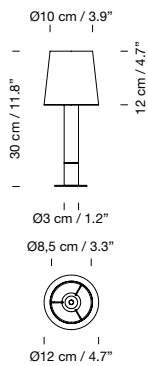

1994

Básica Mínima

Santiago Roqueta,
Santa & Cole Team

Lampshade / Base	Code	ex-VAT
Stitched beige parchment / Bronze	BAMTA01	395 €
Natural ribbon / Nickel	BAMTA02	395 €

Birch wood column with metallic base.
Metal disc Ø 8,5 cm / 3.3".

Contract version available for this product. Contact us for further details.

Light source included:

LED bulb: 5,9 W / E14 / (Max. hgt 85 mm / 3.3")

2021