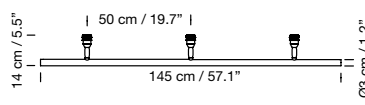

1990

Sistema Fonda

Gabriel Ordeig Cole

Lampshades

P1

P2

M1

Structure

B

C

D

E

F

Examples of composition

Satin nickel tubular structure with natural beech wood supports for 1 or 3 lampshades.

S&C satin nickel metallic canopy for side entry adaptor (p. 147).

Maximum 1200 W per line (6A). One connection per line.

Electric cable length: 3 m / 118.1"

Weight structure for 3 lampshades (without lampshade): 2.7 kg / 6 lb

Weight structure for 18 lampshades (without lampshade): 13 kg / 29 lb

Light source included:

1 x / 3 x LED bulb: 11 W / E27 / (Max. hgt 115 mm / 4.5")