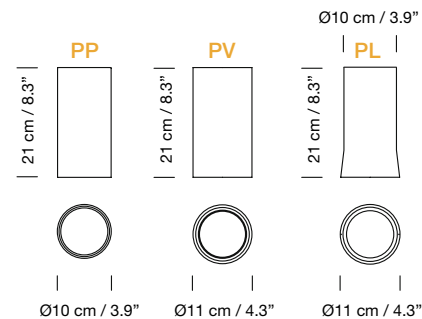

Lampshade: White porcelain (PP)		Code	ex-VAT
LED capsule	Dimming		
3 m / 118.1"	1-10 V	CICPC01	3.265 €
	DALI	CICPC01D	3.265 €
8 m / 315"	1-10 V	CICPC02	3.580 €
	DALI	CICPC02D	3.580 €

Lampshade: White opal glass (PV)		Code	ex-VAT
LED capsule	Dimming		
3 m / 118.1"	1-10 V	CICPC03	3.265 €
	DALI	CICPC03D	3.265 €
8 m / 315"	1-10 V	CICPC04	3.580 €
	DALI	CICPC04D	3.580 €

Lampshade: Polished brass (PL)		Code	ex-VAT
LED capsule	Dimming		
3 m / 118.1"	1-10 V	CICPC05	4.480 €
	DALI	CICPC05D	4.480 €
8 m / 315"	1-10 V	CICPC06	4.795 €
	DALI	CICPC06D	4.795 €

Capsule with LED module, translucent white diffuser and heat sink with black matte finish.

Matte black metal circular canopy + power supply 9 light sources.

Suitable for dimming 1-10V / DALI.

Not included external dimmer switch 1-10V / DALI.

Electric cable length: 3 m / 118.1" - 8 m / 315"

Weight (with porcelain lampshade):

3 m: 12 kg / 26.5 lb

8 m: 14 kg / 30.9 lb

Light source included (dimmable):

Built-in LED: 83 W