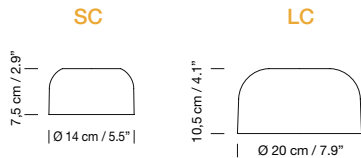

HedHat Bowl

HeadHat Bowl lampshade	Drawing	Code	ex-VAT
White ceramic S	SC	HATS12	85 €
Black ceramic S	SC	HATS11	85 €
White ceramic L	LC	HATL12	160 €
Black ceramic L	LC	HATL11	160 €