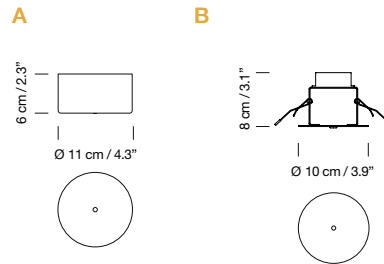

Canopies

Lampshade: White metallic

Code **ex-VAT**

Surface canopy				Built-in canopy		
Not dimmable		Dimmable 1-10V [1]		Dimmable DALI [1]		Not dimmable
Black	White	Black	White	Black	White	White

LED capsule with electric black cable

3 m / 118.1"							HHPPC01	695 €
8 m / 315"							HHPPC02	730 €
	3 m / 118.1"						HHPPC03	695 €
	8 m / 315"						HHPPC04	730 €
		3 m / 118.1"					HHPPC05	740 €
		8 m / 315"					HHPPC06	775 €
			3 m / 118.1"				HHPPC07	740 €
			8 m / 315"				HHPPC08	775 €
				3 m / 118.1"			HHPPC05D	740 €
				8 m / 315"			HHPPC06D	775 €
					3 m / 118.1"		HHPPC07D	740 €
					8 m / 315"		HHPPC08D	775 €
						3 m / 118.1"	HHPPC09	705 €
						8 m / 315"	HHPPC10	740 €