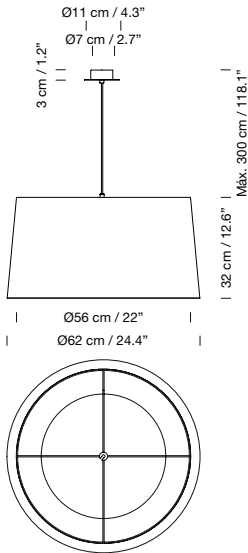

1994

GT5

Santa & Cole Team

Lower disc in translucent white PVC Ø 40 cm / 15.7".

Canopy suitable for side entry adaptor (p. 147).

Electric cable length: 3 m / 118.1"

Weight: 3,5 kg / 7.7 lb

Recommended light source (not included):

1 x / 2 x LED bulb: 11 W / E27 / (Max. hgt 130 mm / 5.1")

Lampshade: Natural ribbon

		Code	ex-VAT
Metallic Sisisi canopy	Cable		
Satin nickel	Black	GT5PA01	460 €
Textured white finish	White	GT5PA02	465 €
Textured white finish	Black	GT5PA03	455 €
Textured black finish	Black	GT5PA04	465 €
Satin nickel for 2 light sources	Black	GT5PA05	545 €
Textured white finish for 2 light sources	White	GT5PA06	525 €
Textured white finish for 2 light sources	Black	GT5PA07	525 €
Textured black finish for 2 light sources	Black	GT5PA08	525 €

Lampshade: Red-amber ribbon

		Code	ex-VAT
Metallic Sisisi canopy	Cable		
Satin nickel	Black	GT5PA09	460 €
Textured white finish	White	GT5PA10	465 €
Textured white finish	Black	GT5PA11	455 €
Textured black finish	Black	GT5PA12	465 €
Satin nickel for 2 light sources	Black	GT5PA13	545 €
Textured white finish for 2 light sources	White	GT5PA14	525 €
Textured white finish for 2 light sources	Black	GT5PA15	525 €
Textured black finish for 2 light sources	Black	GT5PA16	525 €

Lampshade: Black ribbon

		Code	ex-VAT
Metallic Sisisi canopy	Cable		
Satin nickel	Black	GT5PA17	460 €
Textured white finish	White	GT5PA18	465 €
Textured white finish	Black	GT5PA19	455 €
Textured black finish	Black	GT5PA20	465 €
Satin nickel for 2 light sources	Black	GT5PA21	545 €
Textured white finish for 2 light sources	White	GT5PA22	525 €
Textured white finish for 2 light sources	Black	GT5PA23	525 €
Textured black finish for 2 light sources	Black	GT5PA24	525 €