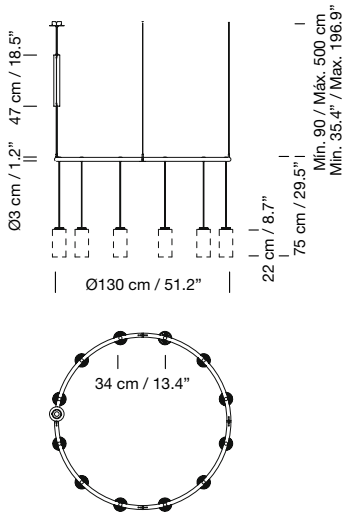

2010

Cirio Circular S

Antoni Arola

Circular canopy