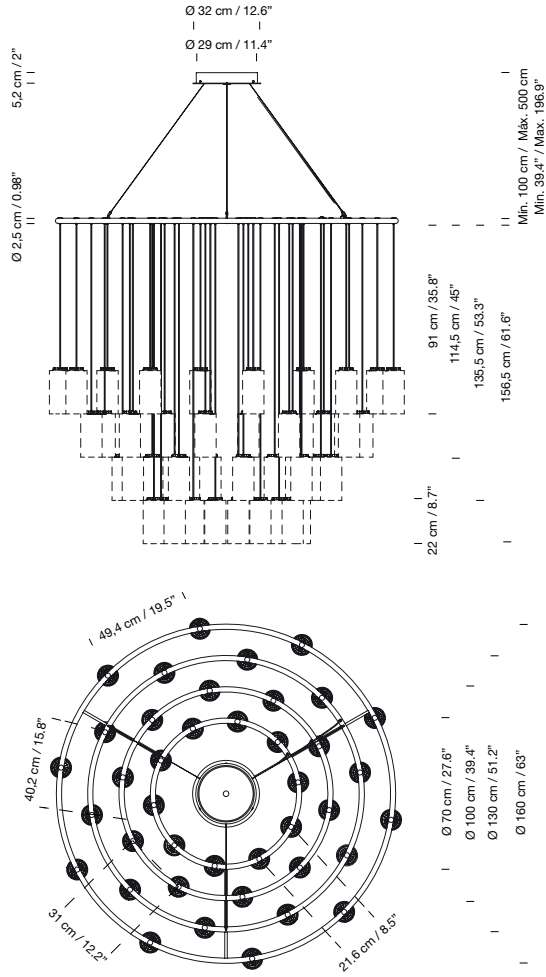

2015
Cirio Chandelier L
Antoni Arola

A