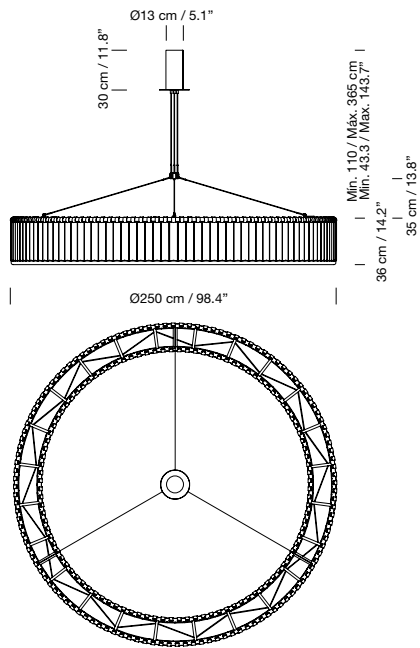

1992
Estadio 250
Miguel Milá

A