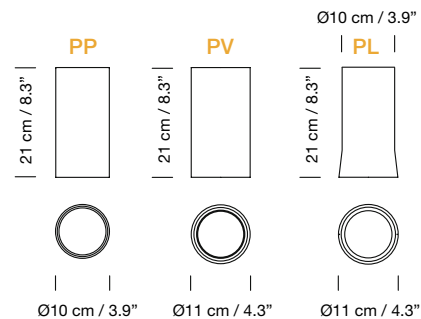

Electric cable length: 3 m / 118.1" - 8 m / 315"

Weight (with porcelain lampshade):

3 m: 9 kg / 19.8 lb

8 m: 10 kg / 22 lb

Lampshades

Light source included (dimmable):

Built-in LED: 64,6 W