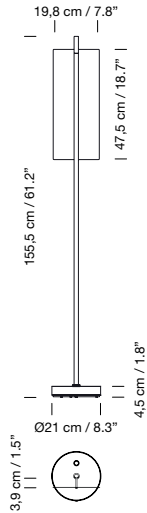

2023 Lámina Dorada 45

Antoni Arola

Description

Metallic flat shade with gold finish.
Black metal structure with matte finish.

Code

LATSA01

ex-VAT

995 €

Dimmer and switch incorporated into the luminaire.

Light source included (dimmable):

Built-in LED: 11 W