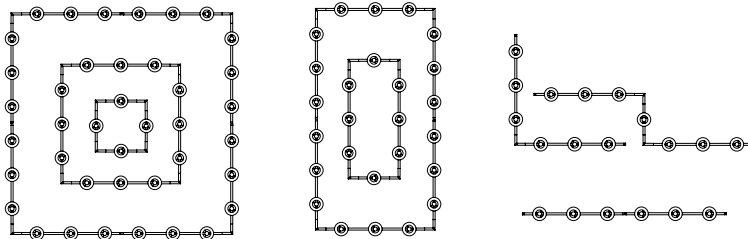

1990

Sistema Fonda

Gabriel Ordeig Cole

Lampshades

P1

P2

M1

Structure

B

C

D

E

F

Examples of composition

Satin nickel tubular structure with natural beech wood supports for 1 or 3 lampshades.

S&C satin nickel metallic canopy for side entry adaptor (p. 147).

Maximum 1200 W per line (6A). One connection per line.

Electric cable length: 3 m / 118.1"

Weight structure for 3 lampshades (without lampshade): 2.7 kg / 6 lb

Weight structure for 18 lampshades (without lampshade): 13 kg / 29 lb

Light source included:

1 x / 3 x LED bulb: 11 W / E27 / (Max. hgt 115 mm / 4.5")