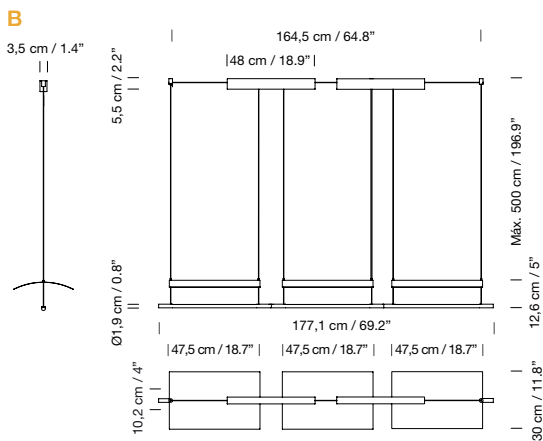

2018 Sistema Lámina 45

Antoni Arola

Modules	Dimming	Drawing	Code	ex-VAT
2 modules	0-10V	A	LAMPB01	1.350 €
	DALI	A	LAMPB01D	1.350 €
3 modules	0-10V	B	LAMPB02	2.150 €
	DALI	B	LAMPB02D	2.150 €
4 modules	0-10V	C	LAMPB03	2.950 €
	DALI	C	LAMPB03D	2.950 €

White grey metallic shade with glossy finish (exterior).

Black metal structure with matte finish.

Suitable for dimming 0-10V / DALI.

Not included external dimmer switch 0-10V / DALI.

Electric cable length: 5 m / 196.9"

Weights:

2 modules: 4 kg / 8.8 lb

3 modules: 7 kg / 15.4 lb

4 modules: 10 kg / 22 lb

Contact Santa & Cole team for other configurations.

Light source included (dimmable):

2 modules: Built-in LED 31 W

3 modules: Built-in LED 49 W

4 modules: Built-in LED 67 W