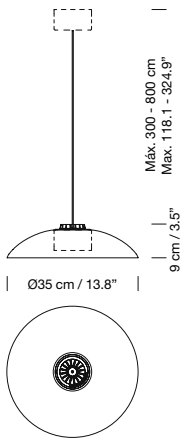

2013 HeadHat Plate S

Santa & Cole Team

Capsule with LED module, translucent white diffuser and heat sink with matte black finish.

Matte finish lampshade and diffuser in white translucent methacrylate.

^[1] Suitable for dimming 1-10V / DALI.

Not included external dimmer switch 1-10V / DALI.

Electric cable length: 3 m / 118.1" - 8 m / 315"

Weight: 1,5 kg / 3.3 lb

Light source included:

Not dimmable: Built-in LED: 3,7 W

Dimmable: Built-in LED: 7,7 W