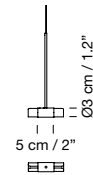

1990

Sistema Fonda

Gabriel Ordeig Cole

Lampshades

P1

P2

M1

Structure

B

C

D

E

F

Examples of composition

Satin nickel tubular structure with natural beech wood supports for 1 or 3 lampshades.

S&C satin nickel metallic canopy for side entry adaptor (p. 147).

Maximum 1200 W per line (6A). One connection per line.

Electric cable length: 3 m / 118.1"

Weight structure for 3 lampshades (without lampshade): 2.7 kg / 6 lb

Weight structure for 18 lampshades (without lampshade): 13 kg / 29 lb

Light source included:

1 x / 3 x LED bulb: 11 W / E27 / (Max. hgt 115 mm / 4.5")