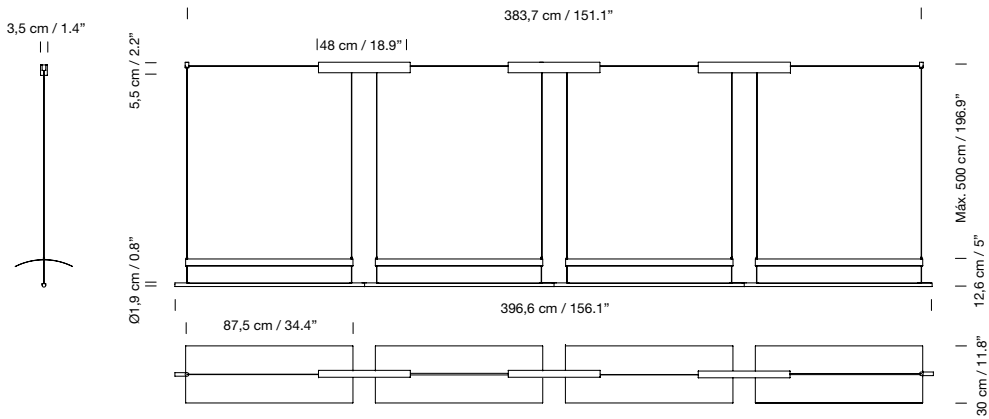

2018
Sistema Lámina 85
Antoni Arola

A

B

C