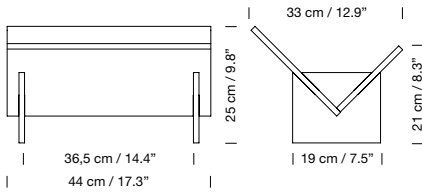

2011
Oakland
Book/Shop

Wooden structure	Code	ex-VAT
Walnut	OAKFA01	325 €
Birch	OAKFA02	325 €

CE