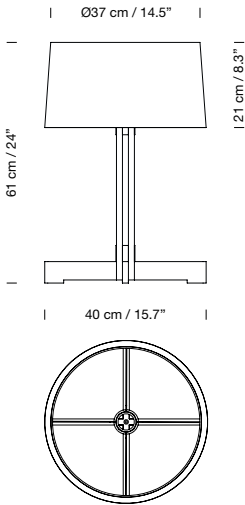

1973 FAD

Miguel Milá

Description

Natural oak wood structure. White linen lampshade.

Code

FADTB01

ex-VAT

770 €

Dimmer included.

Light source included (dimmable):

LED bulb: 3,4 W / E27 / (Max. hgt 105 mm / 4.1")