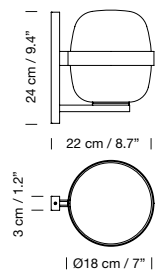

1962 Wally Cestita

Miguel Milá

Matte metallic structure

	Code	ex-VAT
Black	WALWA01	380 €
White grey	WALWA02	380 €

White opal glass lampshade.
Suitable for outdoor use.

Light source included:

LED bulb: 3,4 W / E27 / (Max. hgt 105 mm / 4.1")