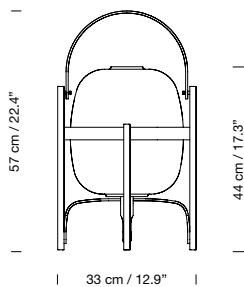

1962 Cesta

Miguel Milá

Description

Cherry wood structure. White opal glass lampshade.

Code

CESTA01

ex-VAT

780 €

Dimmer included.

Light source included (dimmable):

LED bulb: 11 W / E27 / (Max. hgt 130 mm / 5.1")