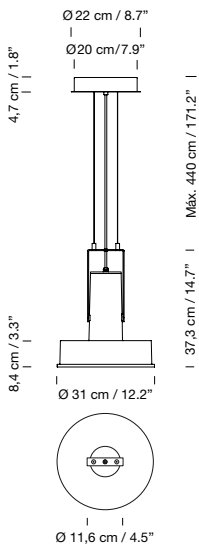

Arne Domus

Santa & Cole Team

Description

White grey structure and canopy.

Code

ARNPA01

ex-VAT

1.435 €

Matte aluminium injection structure.
Acid-etched and tempered glass diffuser.
Metallic circular canopy included with power supply incorporated.
Suitable for dimming 1-10V. Not included external dimmer switch. 1-10V.
Suitable for outdoor use.
Electric cable length: 4 m / 157.5"
Weight: 6,2 kg / 13.7 lb

Available until end of stock.

Light source included (dimmable):

Built-in LED: 33 W

CE IP 54