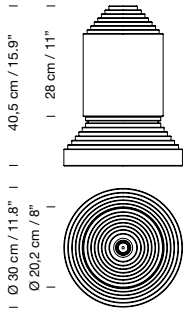

1971 Babel

Ángel Jové

Description

Alabaster column

Code

BABTA01

ex-VAT

930 €

Dimmer included.

Weight: 12,6 kg / 27.8 lb

Light source included (dimmable):

LED bulb: 11 W / E27 / (Max. hgt 115 mm / 4.5")