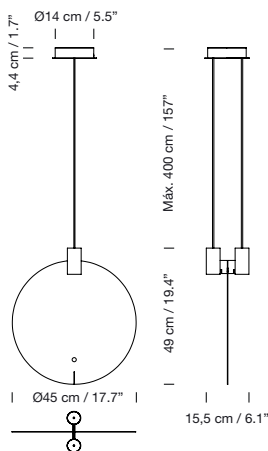

Bijou L

Antoni Arola

Metallic structure	Dimming	Code	ex-VAT
Glossy creme white	1-10 V	BIJPB01	1.055 €
	DALI	BIJPB01D	1.055 €
Glossy pure red	1-10 V	BIJPB02	1.055 €
	DALI	BIJPB02D	1.055 €

White metallic circular canopy included with power supply incorporated.

Suitable for dimming 1-10V / DALI.

Not included external dimmer switch 1-10V / DALI.

Electric cable length: 4 m / 157.5"

Weight: 4 kg / 8.8 lb

Light source included (dimmable):

Built-in LED: 20 W