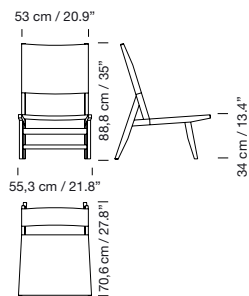

1953
Barceloneta
Federico Correa
Alfonso Milá

Description

Natural varnished beech wood structure.
White fabric backrest. Leather seat.

Code

BARFA01

ex-VAT

1.600 €

CE