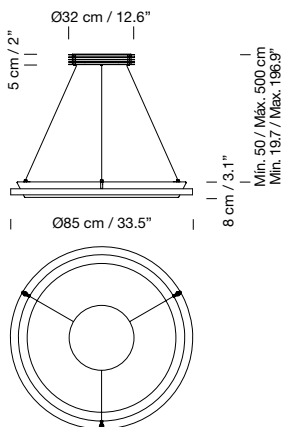

1997 Nimba 90

Antoni Arola

Stainless steel structure	Dimming	Code	ex-VAT
Matte finish	1-10V	NIMPB01	3.550 €
	DALI	NIMPB01D	3.550 €
Golden finish	1-10V	NIMPB02	3.670 €
	DALI	NIMPB02D	3.670 €

White PVC lampshade.

Black metallic circular canopy included with power supply incorporated.

Suitable for dimming 1-10V / DALI.

Not included external dimmer switch 1-10V / DALI.

Electric cable length: 5 m / 196.9"

Weight: 9,5 kg / 20.9 lb

Light source included (dimmable):

Built-in LED: 65 W