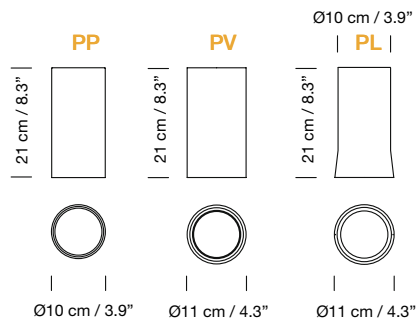

2015
Cirio Chandelier L
Antoni Arola

Lampshade	Dimming	Code	ex-VAT
White porcelain (PP)	1-10V	CIHPC01	15.150 €
	DALI	CIHPC01D	15.150 €
White opal glass (PV)	1-10V	CIHPC02	15.150 €
	DALI	CIHPC02D	15.150 €
Polished brass (PL)	1-10V	CIHPC03	20.550 €
	DALI	CIHPC03D	20.550 €

Capsule with LED module, translucent white diffuser and heat sink with black matte finish.

Matte black aluminium circular structure $\varnothing$ 160 cm / 63" for 40 light sources.

Matte black metallic circular canopy included with power supply incorporated.

2 hanging system options:

- Direct cable to canopy (A)
- Direct cable to ceiling (B)

Suitable for dimming 1-10V / DALI. Not included external dimmer switch 1-10V / DALI.

Electric cable length: 5 m / 196.9"

Weight (with porcelain lampshade): 50 kg / 110.2 lb

Light source included (dimmable):

Built-in LED: 228 W

Lampshades