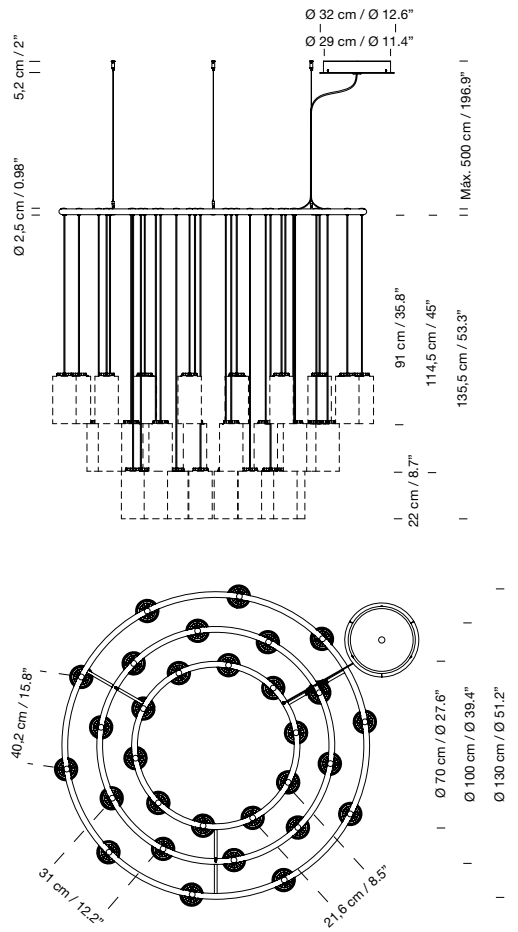

2015
Cirio Chandelier M
Antoni Arola

A

B