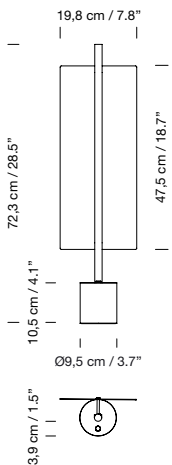

2023 Lámina Dorada 45

Antoni Arola

Description

Metallic flat shade with gold finish. Black metal structure
with matte finish.

Code

LATTA01

ex-VAT

750 €

Dimmer and switch incorporated into the luminaire.

Light source included (dimmable):

Built-in LED: 11 W