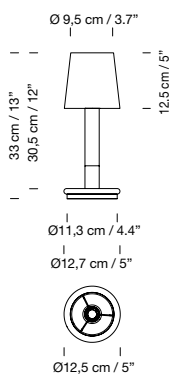

Básica Mínima Batería

Santiago Roqueta,
Santa & Cole Team

Lampshade	Code	ex-VAT
Stitched beige parchment	BMBTA01	480 €
Natural ribbon	BMBTA02	480 €

Birch wood column.
Lithium battery.
Metallic base with bronze finish.
Switch incorporated into the luminaire with 2 levels of intensity.
Power Range:
- 7h on high power
- 14h on minimum power
Includes contact charger.
Battery charging time: 5h.
To prevent degradation of the lamp, it should not be left outdoors permanently.

Light source included (dimmable):

LED bulb: (S&C DC bulb) 1 W