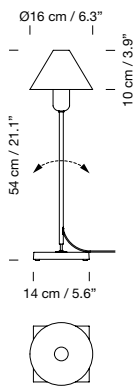

1978 Gira

J.M. Massana, J.M. Tremoleda,
Mariano Ferrer

Orientable lampshade

Brass

Code

GIRTA01

ex-VAT

560 €

Black anodized aluminium

GIRTA02

445 €

Natural anodized aluminium

GIRTA03

445 €

Rotating and chrome-plated structure.

Grey metallic base.

Contract version available for this product. Contact us for further details.

Light source included:

LED bulb: 11 W / E27 / (Max. hgt 110 mm / 4.3")

Specific bulb diameter: 60 mm / 2.36"