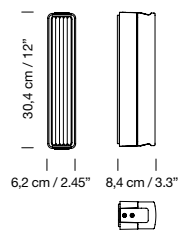

2023 Estadio Singular

Miguel Milá

Metallic structure	Dimming	Code	ex-VAT
Texturized black	1-10V	ESTWB01	475 €
	DALI	ESTWB01D	475 €
White	1-10V	ESTWB02	475 €
	DALI	ESTWB02D	475 €

Glass block shade.

Suitable for dimming 1-10V / DALI. Not included external dimmer switch 1-10V / DALI.

Weight: 2,5 kg / 5.5 lb

Suitable for outdoor use.

Light source included (dimmable):

Built-in LED: 4 W

CE IP 65

US LISTED