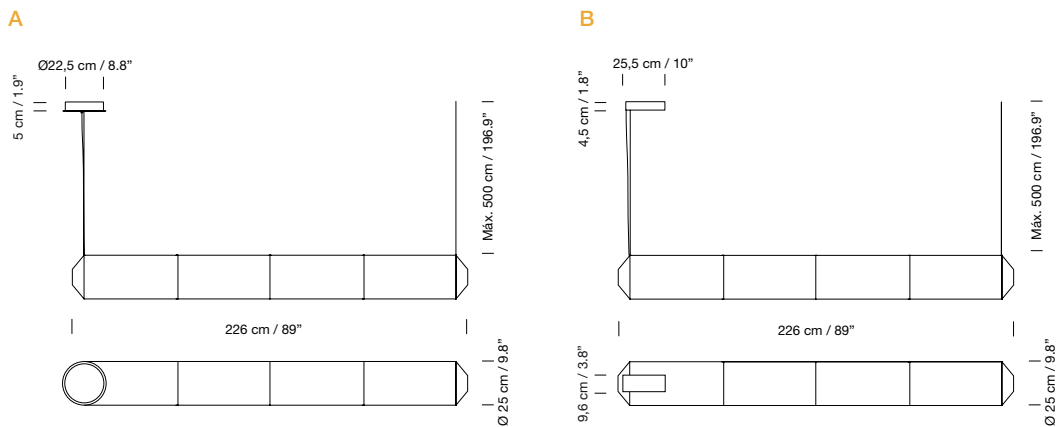

2017
Tekiò Horizontal P4
Anthony Dickens

New canopy

Canopy	Dimming	Drawing	Code	ex-VAT
Circular	1-10V	A	TKHPD01	3.410 €
	DALI	A	TKHPD01D	3.410 €
Rectangular	1-10V	B	TKHPD02	3.410 €
	DALI	B	TKHPD02D	3.410 €

Metal P4 structure.

Washi Japanese paper P4 shade.

White grey metallic canopy with power supply incorporated (new, more compact size).

Suitable for dimming 1-10V / DALI. Not included external dimmer switch 1-10V / DALI.

Dim to Warm control 2200K - 2700K.

Electric cable length: 5 m / 196.9"

Weight: 7,5 kg / 16.5 lb

Light source included (dimmable):

Built-in LED: 120 W