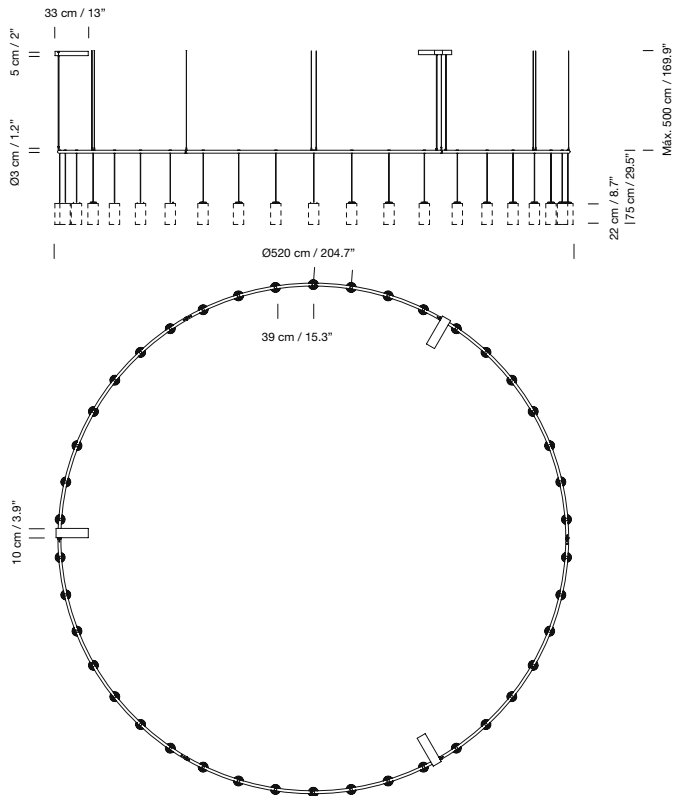

2010
Cirio Circular L
Antoni Arola

Capsule with LED module, translucent white diffuser and heat sink with black matte finish.

Matte black aluminium circular structure $\varnothing$ 520 cm / 204.7" for 42 lampshades.

Suitable for dimming. Not included external dimmer switch.

Electric cable length: 5 m / 196.9"

Weight (with porcelain lampshade): 47 kg / 103.6 lb

Light source included (dimmable):

Circular canopy: 42 x Built-in LED 3,7 W

Rectangular canopy: 42 x Built-in LED 7,7W

Rectangular canopy