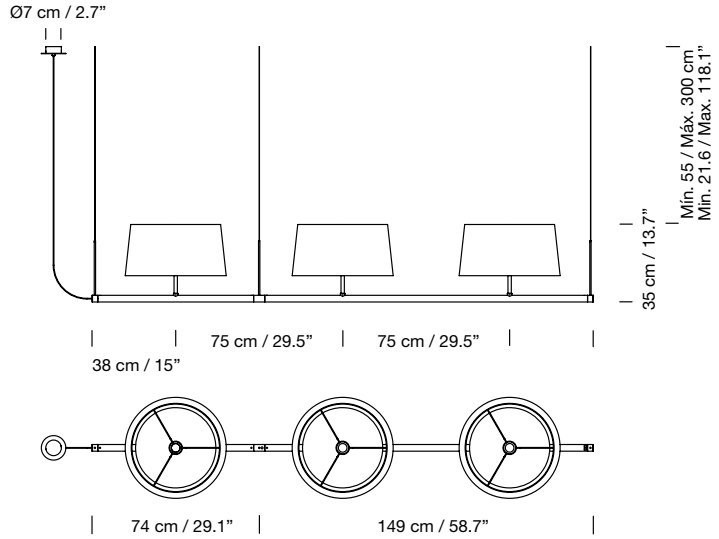

Composition for 3 lampshades