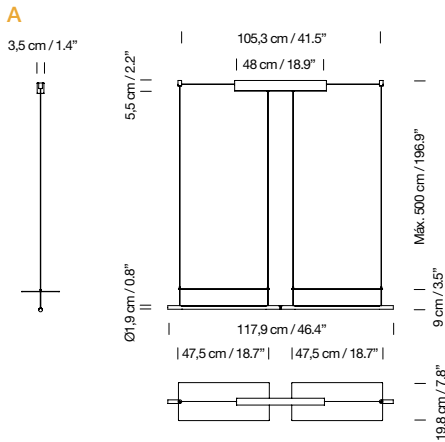

2023 Sistema Lámina Dorada 45

Antoni Arola

Modules	Dimming	Drawing	Code	ex-VAT
2 modules	0-10V	A	LATPB01	1.350 €
	DALI	A	LATPB01D	1.350 €
3 modules	0-10V	B	LATPB02	2.150 €
	DALI	B	LATPB02D	2.150 €
4 modules	0-10V	C	LATPB03	2.950 €
	DALI	C	LATPB03D	2.950 €

Metallic flat shade with gold finish.

Black metal structure with matte finish.

Suitable for dimming 0-10V / DALI.

Not included external dimmer switch 0-10V / DALI.

Electric cable length: 5 m / 196.9"

Weights:

2 modules: 4 kg / 8.8 lb

3 modules: 7 kg / 15.4 lb

4 modules: 10 kg / 22 lb

Contact Santa & Cole team for other configurations.

Light source included (dimmable):

2 modules: Built-in LED 31 W

3 modules: Built-in LED 49 W

4 modules: Built-in LED 67 W