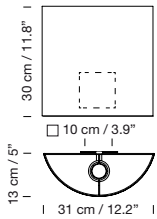

1994

Comodín cuadrado

Santa & Cole Team

Lampshade	Code	ex-VAT
Stitched beige parchment	COMWA01	250 €
Natural ribbon	COMWA02	250 €
Red-amber ribbon	COMWA03	250 €
Black ribbon	COMWA04	250 €
Tile Raw Color ribbon	COMWA05	265 €
Mustard Raw Color ribbon	COMWA06	265 €
Green Raw Color ribbon	COMWA07	265 €
White linen	COMWA08	265 €

Chrome-plated structure.

Light source included:

LED bulb: 3,4 W / E27 / (Max. hgt 105 mm / 4.1")

1994