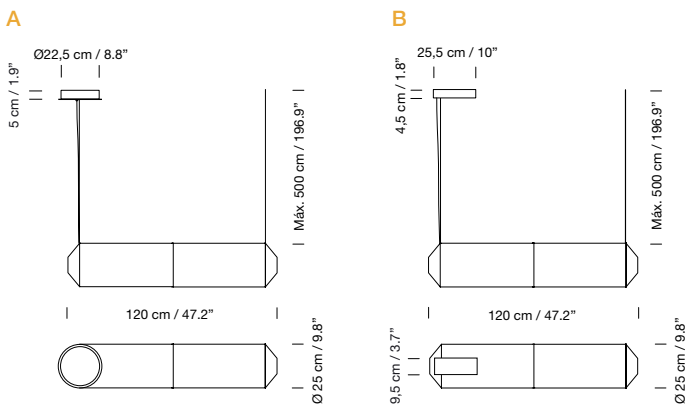

2017

Tekiò Horizontal P2

Anthony Dickens

New canopy

Canopy	Dimming	Drawing	Code	ex-VAT
Circular	1-10V	A	TKHPB01	2.125 €
	DALI	A	TKHPB01D	2.125 €
Rectangular	1-10V	B	TKHPB02	2.125 €
	DALI	B	TKHPB02D	2.125 €

Metal P2 structure.

Washi Japanese paper P2 shade.

White grey metallic canopy with power supply incorporated (new, more compact size).

Suitable for dimming 1-10V / DALI. Not included external dimmer switch 1-10V / DALI.

Dim to Warm control 2200K - 2700K.

Electric cable length: 5 m / 196.9"

Weight: 4,5 kg / 9.9 lb

Light source included (dimmable):

Built-in LED: 73 W