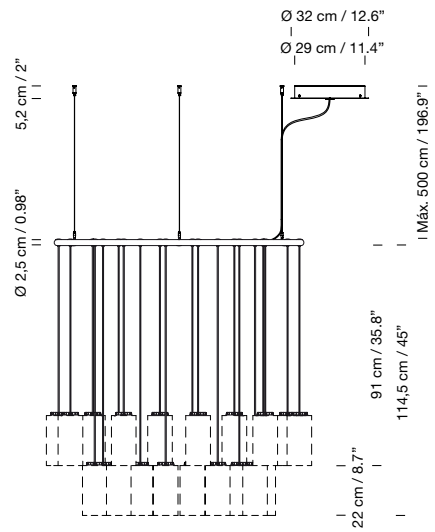

Weight (with porcelain lampshade): 25 kg / 55.1 lb

**Light source included (dimmable):**

Built-in LED: 114 W

Lampshades

2015  
**Cirio Chandelier S**  
 Antoni Arola

A

B

2015  
**Cirio Chandelier M**  
 Antoni Arola