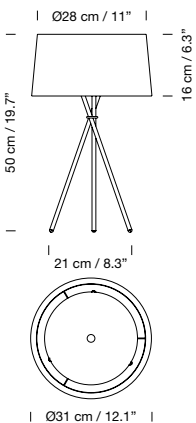

2011
Trípode M3
Santa & Cole Team

Ribbon lampshade

Natural

Code

TRITA01

ex-VAT

445 €

Red-amber

TRITA02

445 €

Black

TRITA03

445 €

Tile Raw Color

TRITA04

470 €

Mustard Raw Color

TRITA05

470 €

Green Raw Color

TRITA06

470 €

Diplomática stripe

TRITA07

470 €

Bretona stripe

TRITA08

470 €

Black metal structure.
Black metal top diffuser.

Light source included:

LED bulb: 5,9 W / E14 / (Max. hgt 85 mm / 3.3")