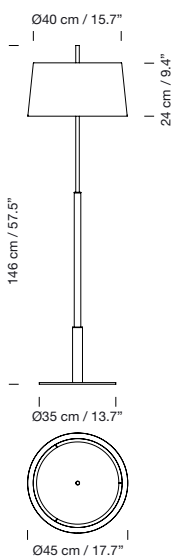

1991 Diana

Federico Correa,
Alfonso Milá, Miguel Milá

Lampshade / Upper diffuser ^[1]

White linen / Translucent
white parchment

Metallic structure

Satin nickel
Shiny gold

Code

DIASA01
DIASA02

ex-VAT

1.150 €
1.335 €

Black linen / Stone parchment

Satin nickel
Shiny gold

DIASA03
DIASA04

1.150 €
1.335 €

^[1] Upper diffuser for energy saving bulbs only.
Dimmer included.

Light sources included (dimmable):

2 x LED bulb: 11 W / E27 / (Max. hgt 137 mm / 5.4")