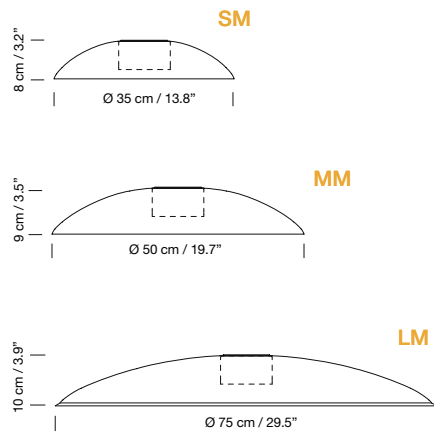

HedHat Plate

HeadHat Plate lampshade	Drawing	Code	ex-VAT
White metallic S	SM	HATS02	235 €
Tile red metallic S	SM	HATS05	235 €
White metallic M	MM	HATM02	265 €
Tile red metallic M	MM	HATM05	265 €
White metallic L	LM	HATL02	385 €
Tile red metallic L	LM	HATL05	385 €

M64

M64 lampshade	Drawing	Code	ex-VAT
Polished aluminium	M64	M6403	210 €
Polished brass	M64	M6404	210 €
Off white	M64	M6406	210 €
Ultramarine blue	M64	M6407	210 €
Cream yellow	M64	M6408	210 €
English green	M64	M6409	210 €
Pure red	M64	M6410	210 €
Soft stone	M64	M6411	210 €
Deep black	M64	M6412	210 €
Reddish orange	M64	M6413	210 €