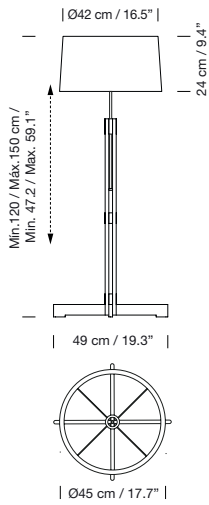

Natural ribbon lampshade.

Dimmer included.

**Light sources included (dimmable):**

3 x LED bulb: 7,8 W / E27 / (Max. hgt 130 mm / 5.1")

1974  
**FAD**  
 Miguel Milá

**Description**

Natural oak wood structure. White linen lampshade.