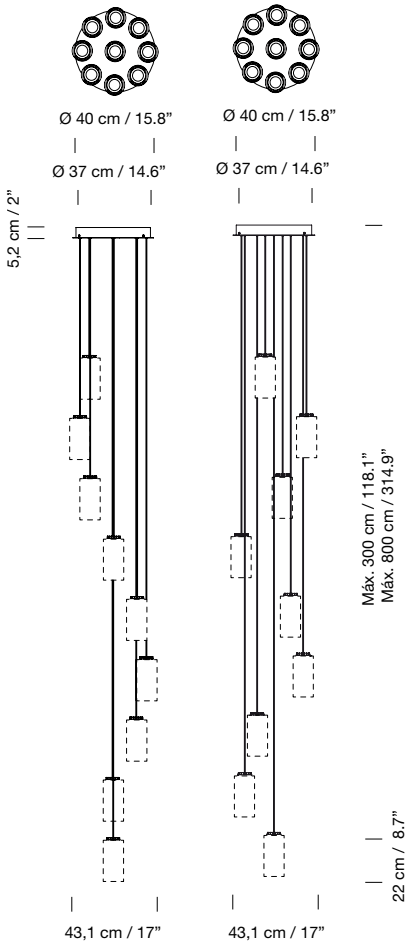

2017 Cirio Cascada 9

Antoni Arola

Spiral
composition

Random
composition

Lampshades