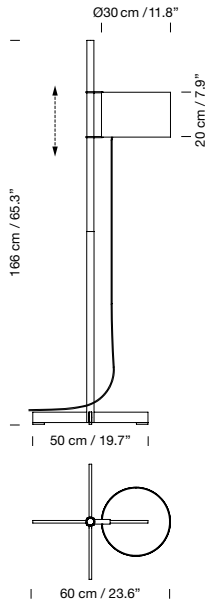

1961 TMM

Miguel Milá

Wooden structure	Parchment lampshade	Code	ex-VAT
Beech	Beige	TMMSA01	715 €
	White	TMMSA02	715 €
	White with upper diffuser ^[1]	TMMSA03	775 €
Natural oak	Beige	TMMSA10	740 €
	White	TMMSA11	740 €
	White with upper diffuser ^[1]	TMMSA12	800 €
Cherry	Beige	TMMSA04	740 €
	White	TMMSA05	740 €
	White with upper diffuser ^[1]	TMMSA06	800 €
Walnut	Beige	TMMSA07	790 €
	White	TMMSA08	790 €
	White with upper diffuser ^[1]	TMMSA09	850 €
Black oak	Beige	TMMSA13	740 €
	White	TMMSA14	740 €
	White with upper diffuser ^[1]	TMMSA15	800 €

Rotating height-adjustable lampshade.

The lampshade is delivered with cable, bulb socket and fastening system to the structure.

The light is switched on/off by pulling softly from the cable.

^[1] White translucent methacrylate upper diffuser for energy saving bulbs only.

Contract version available for this product. Contact us for further details.

Light source included:

LED bulb: 11 W / E27 / (Max. hgt 125 mm / 4.9")