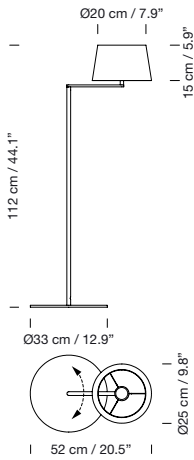

1964 Americana

Miguel Milá

Description

Satin nickel structure. White linen lampshade.

Rotating arm.

Light source included:

LED bulb: 3,4 W / E27 / (Max. hgt 105 mm / 4.1")

Code

AMESA01

ex-VAT

690 €