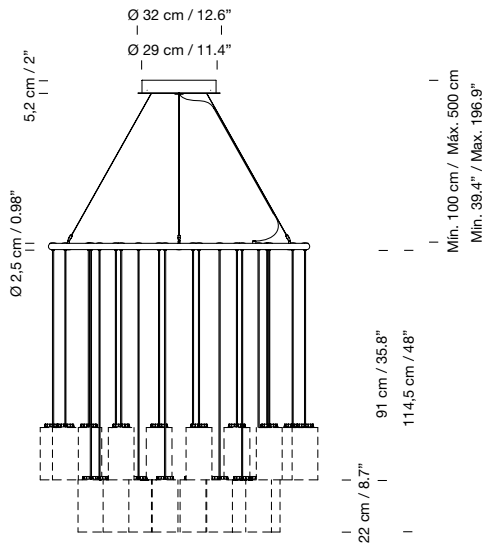

Weight (with porcelain lampshade): 25 kg / 55.1 lb

**Light source included (dimmable):**

Built-in LED: 114 W

Lampshades

2015  
**Cirio Chandelier S**  
 Antoni Arola

A

B

2015  
**Cirio Chandelier M**  
 Antoni Arola