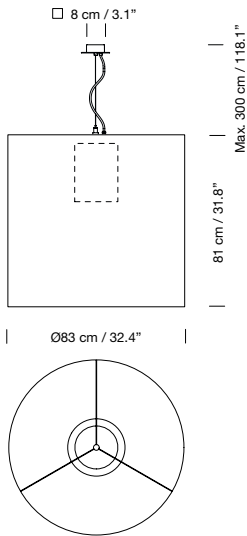

2003 Moaré X

Antoni Arola

Lampshade X	Code	ex-VAT
White	MOAPF01	1.525 €
Red	MOAPF02	1.525 €
Grey	MOAPF03	1.525 €
Black	MOAPF04	1.525 €

Structure with cylindrical acrylsatiné methacrylate diffuser.
Metallic graphite black square canopy included.
Polyester lampshade.
Electric cable length: 3 m / 118.1"
Weight: 6 kg / 13.2 lb

Light sources included:

3 x LED bulb: 11 W / E27 / (Max. hgt 130 mm / 5.1")