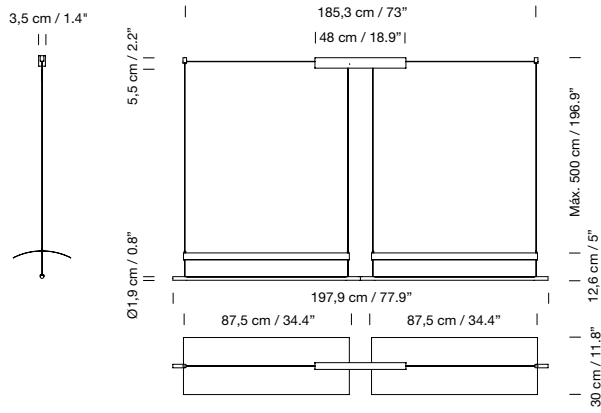

2018
Sistema Lámina 85
Antoni Arola

A