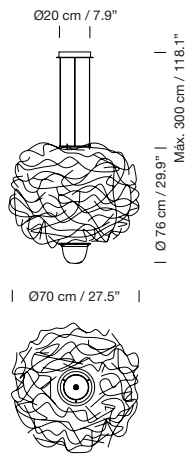

1999

Liceo 70

Lluís Dilmé, Xavier Fabré,

Eulàlia Serra, Ignasi de Solà-Morales

Description

Satin brass structure. Bronze net lampshade.

Code

LICPA01

ex-VAT

6.195 €

Circular polished brass canopy included.

Electric cable length: 3 m / 118.1"

Weight: 15 kg / 33.1 lb

Light sources included:

3 x LED bulb: 11 W / E27 / (Max. hgt 155 mm / 6.1")