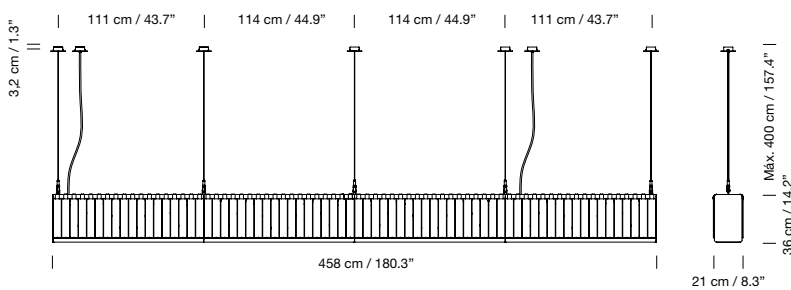

2014
Línea Estadio
Miguel Milá

A

B

C

D