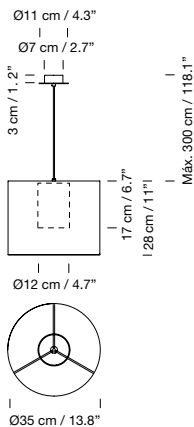

2017 Moaré Liviana S

Antoni Arola

Metallic Sísísí canopy	Cable	Code	ex-VAT
Satin nickel	Black	MOLPA01	395 €
Textured white finish	White	MOLPA02	400 €
Textured white finish	Black	MOLPA03	390 €
Textured black finish	Black	MOLPA04	400 €

Light source

LED bulb 11 W - 2.700 K

Code	ex-VAT
6BOM50	30 €

White polyester lampshade.
White parchment cylindrical diffuser.
Canopy suitable for side entry adaptor (p. 147).
Electric cable length: 3 m / 118.1"
Weight: 4 kg / 8.8 lb

Recommended light source (not included):

LED bulb: 11 W / E27 / (Max. hgt 155 mm / 6.1")