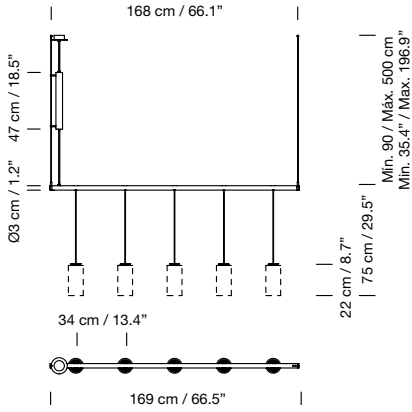

2010

Cirio Lineal 1 module

Antoni Arola

Circular canopy