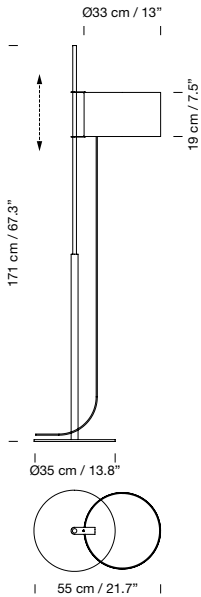

2005 TMD

Miguel Milá

Description

Satin nickel structure. Rotating and height-adjustable white linen lampshade.

Code

TMDSA01

ex-VAT

1.025 €

The lampshade is delivered with cable, bulb socket and fastening system to the structure. The light is switched on/off by pulling softly from the cable.

Contract version available for this product. Contact us for further details.

Light source included:

LED bulb: 11 W / E27 / (Max. hgt 125 mm / 4.9")