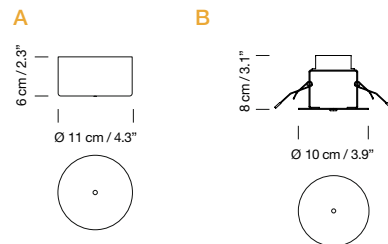

Canopy

Lampshade: White metallic

Code

ex-VAT

Surface canopy

Built-in canopy

Not dimmable

Dimmable 1-10V ^[1]

Dimmable DALI ^[1]

Not dimmable

Black

White

Black

White

Black

White

White

3 m / 118.1"

HHPPA01

545 €

8 m / 315"

HHPPA02

580 €

3 m / 118.1"

HHPPA03

545 €

8 m / 315"

HHPPA04

580 €

3 m / 118.1"

HHPPA05

590 €

8 m / 315"

HHPPA06

625 €

3 m / 118.1"

HHPPA07

590 €

8 m / 315"

HHPPA08

625 €

3 m / 118.1"

HHPPA05D

590 €

8 m / 315"

HHPPA06D

625 €

3 m / 118.1"

HHPPA07D

590 €

8 m / 315"

HHPPA08D

625 €

3 m / 118.1"

HHPPA09

555 €

8 m / 315"

HHPPA10

590 €

LED capsule with electric black cable