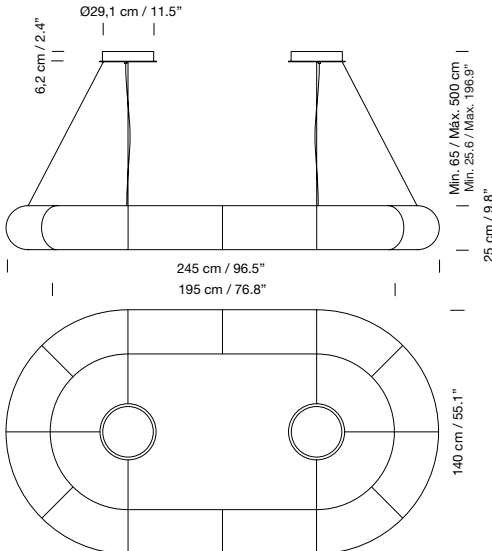

2017
Tekiò Oval P12
Anthony Dickens

New canopy

Canopy	Dimming	Drawing	Code	ex-VAT
Circular	1-10V	A	TKOPA01	8.670 €
	DALI	A	TKOPA01D	8.670 €
Rectangular	1-10V	B	TKOPA02	9.250 €
	DALI	B	TKOPA02D	9.250 €

Metal structure.

Washi Japanese paper shade.

White grey metallic canopy with power supply incorporated (new, more compact size).

Suitable for dimming 1-10V / DALI. Not included external dimmer switch 1-10V / DALI.

Dim to Warm control 2200K - 2700K.

Electric cable length: 5 m / 196.9"

Weight: 20 kg / 44.1 lb

Light source included (dimmable):

Built-in LED: 300 W

A