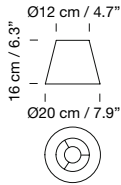

1990

Sistema Fonda

Gabriel Ordeig Cole

Lampshades

P1