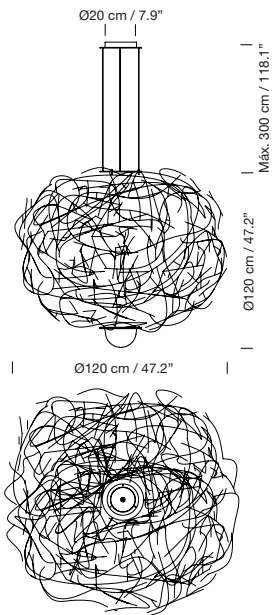

Circular polished brass canopy included.

Electric cable length: 3 m / 118.1"

Weight: 15 kg / 33.1 lb

**Light sources included:**

3 x LED bulb: 11 W / E27 / (Max. hgt 155 mm / 6.1")

1999

**Liceo 120**Lluís Dilmé, Xavier Fabré,  
Eulàlia Serra, Ignasi de Solà-Morales**Description**