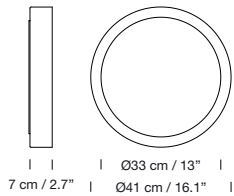

2009

Amigo

Gonzalo Milá

Miguel Milá

Description

White metallic structure. Cylindrical translucent methacrylate diffuser.

Code

AMIOA01

ex-VAT

720 €

Suitable for dimming 1-10V. Not included external dimmer switch. 1-10V.
Suitable for outdoor use.

Light source included (dimmable):

Built-in LED: 40 W

CE IP 55

2015