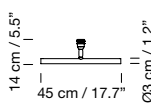

Structure

B