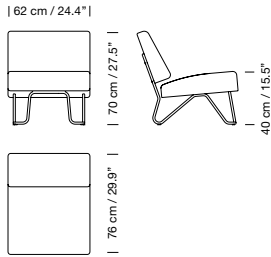

1950 Ibiza Lounge Chair

Germán Rodríguez Arias

Upholstered	Code	ex-VAT
Customer's fabric	IBIFA01	1.225 €
Gabriel Cyber or Gabriel Select fabric	IBIFA02	1.835 €
Gabriel Tailor, Gabriel Focus, Gabriel Focus Melange, Gabriel Focus Royal or Gabriel Capture fabric	IBIFA03	2.150 €
Gabriel Savoy or Gabriel Comfort+ fabric	IBIFA04	2.320 €

Chrome-plated steel tube structure.

Plain fabric measures: 1,40 m / 1.53 yd long (70 cm / 0.76 yd seat and 70 cm / 0.76 yd back) and 1,40 m / 1.53 yd wide.

On special request also available in CMHR foam with a 5% price increase.