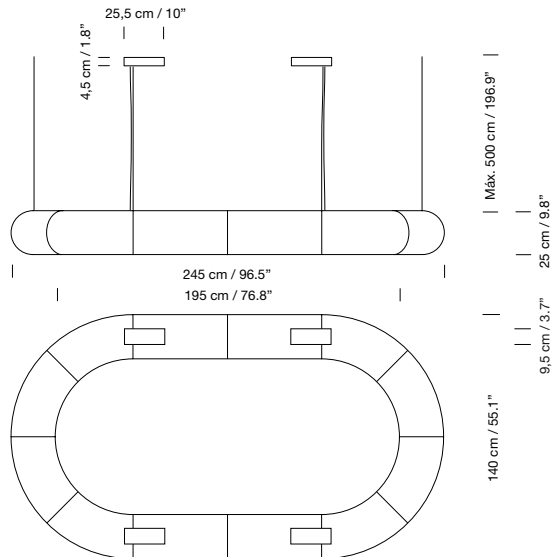

2017
Tekiò Oval P12
Anthony Dickens

New canopy

Canopy	Dimming	Drawing	Code	ex-VAT
Circular	1-10V	A	TKOPA01	8.670 €
	DALI	A	TKOPA01D	8.670 €
Rectangular	1-10V	B	TKOPA02	9.250 €
	DALI	B	TKOPA02D	9.250 €

Metal structure.

Washi Japanese paper shade.

White grey metallic canopy with power supply incorporated (new, more compact size).

Suitable for dimming 1-10V / DALI. Not included external dimmer switch 1-10V / DALI.

Dim to Warm control 2200K - 2700K.

Electric cable length: 5 m / 196.9"

Weight: 20 kg / 44.1 lb

Light source included (dimmable):

Built-in LED: 300 W

A

B