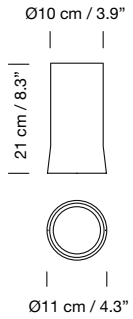

2010
Cirio Circular L
Antoni Arola

Lampshades

PP

PV

PL

Lampshade	Matte black metal canopy	Code	ex-VAT
White porcelain (PP)	Circular. Dimming DALI / DSI / SWITCH DIM	CIRPC01	15.060 €
	Rectangular. Dimming 1-10V	CIRPC02	15.075 €
	Rectangular. Dimming DALI	CIRPC02D	15.075 €
White opal glass (PV)	Circular. Dimming DALI / DSI / SWITCH DIM	CIRPC03	15.060 €
	Rectangular. Dimming 1-10V	CIRPC04	15.075 €
	Rectangular. Dimming DALI	CIRPC04D	15.075 €
Polished brass (PL)	Circular. Dimming DALI / DSI / SWITCH DIM	CIRPC05	20.730 €
	Rectangular. Dimming 1-10V	CIRPC06	20.745 €
	Rectangular. Dimming DALI	CIRPC06D	20.745 €

Circular canopy