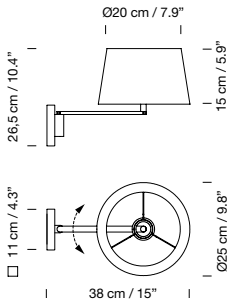

1964
Americana
Miguel Milá

Description

Satin nickel structure. White linen lampshade.

Code

AMEWA01

ex-VAT

460 €

Rotating arm.

Light source included:

LED bulb: 3,4 W / E27 / (Max. hgt 105 mm / 4.1")