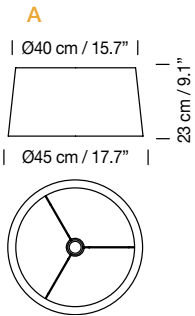

1990
Sistema Gran Fonda
Gabriel Ordeig Cole

Lampshade