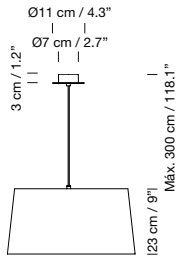

1994

GT6

Santa & Cole Team

| Ø40 cm / 15.6" |

| Ø45 cm / 17.6" |