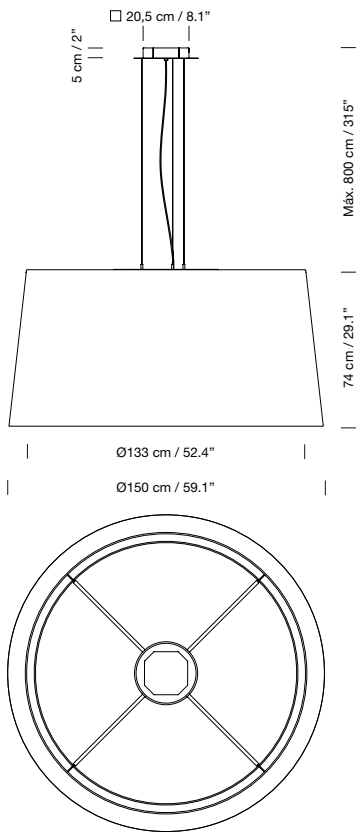

2011

GT1500

Santa & Cole Team

Ribbon lampshade

	Code	ex-VAT
Natural	GTMPB01	4.145 €
Red-amber	GTMPB02	4.145 €
Black	GTMPB03	4.145 €
Tile Raw Color	GTMPB04	4.295 €
Mustard Raw Color	GTMPB05	4.295 €
Green Raw Color	GTMPB06	4.295 €

Capsule with LED module, translucent white diffuser and heat sink with black matte finish.

Black metallic circular canopy.

Lower disc in white translucent PVC: Ø 125 cm / 49.2".

Suitable for dimming 1-10V. Not included external dimmer switch 1-10V.

Electric cable length: 8 m / 315"

Weight: 17 kg / 37.5 lb

Light source included (dimmable):

Built-in LED: 78 W