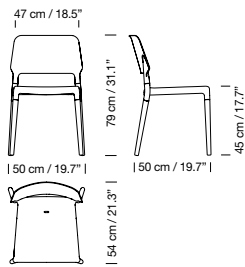

## 2009 Belloch Chair

Lagranja Design