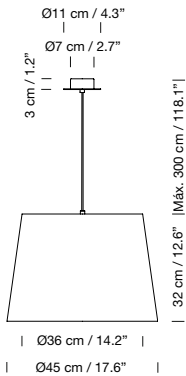

1993

Sísís cónicas GT1

Santa & Cole Team

Lampshade: Stitched beige parchment		Code	ex-VAT
Metallic Sísís canopy	Cable		
Satin nickel	Black	GT1PA01	305 €
Textured white finish	White	GT1PA02	310 €
Textured white finish	Black	GT1PA03	300 €
Textured black finish	Black	GT1PA04	310 €
Satin nickel for 2 light sources	Black	GT1PA05	390 €
Textured white finish for 2 light sources	White	GT1PA06	370 €
Textured white finish for 2 light sources	Black	GT1PA07	370 €
Textured black finish for 2 light sources	Black	GT1PA08	370 €

Lampshade: Natural ribbon		Code	ex-VAT
Metallic Sísís canopy	Cable		
Satin nickel	Black	GT1PA09	300 €
Textured white finish	White	GT1PA10	305 €
Textured white finish	Black	GT1PA11	295 €
Textured black finish	Black	GT1PA12	305 €
Satin nickel for 2 light sources	Black	GT1PA13	385 €
Textured white finish for 2 light sources	White	GT1PA14	365 €
Textured white finish for 2 light sources	Black	GT1PA15	365 €
Textured black finish for 2 light sources	Black	GT1PA16	365 €

Lampshade: Red-amber ribbon		Code	ex-VAT
Metallic Sísís canopy	Cable		
Satin nickel	Black	GT1PA17	300 €
Textured white finish	White	GT1PA18	305 €
Textured white finish	Black	GT1PA19	295 €
Textured black finish	Black	GT1PA20	305 €
Satin nickel for 2 light sources	Black	GT1PA21	385 €
Textured white finish for 2 light sources	White	GT1PA22	365 €
Textured white finish for 2 light sources	Black	GT1PA23	365 €
Textured black finish for 2 light sources	Black	GT1PA24	365 €