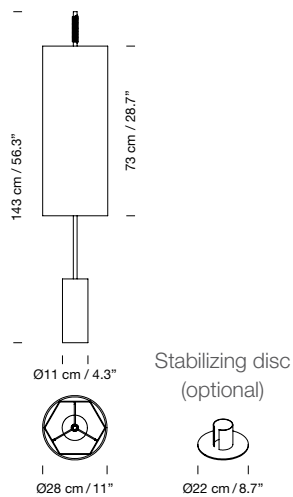

Dórica

Jordi Miralbell,
Mariona Raventós