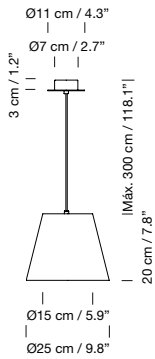

1993

Sísísí cónicas MT1

Santa & Cole Team

Lampshade: Stitched beige parchment		Code	ex-VAT
Metallic Sísísí canopy	Cable		
Satin nickel	Black	MT1PA01	220 €
Textured white finish	White	MT1PA02	225 €
Textured white finish	Black	MT1PA03	215 €
Textured black finish	Black	MT1PA04	225 €

Lampshade: Natural ribbon		Code	ex-VAT
Metallic Sísísí canopy	Cable		
Satin nickel	Black	MT1PA05	220 €
Textured white finish	White	MT1PA06	225 €
Textured white finish	Black	MT1PA07	215 €
Textured black finish	Black	MT1PA08	225 €

Lampshade: Red-amber ribbon		Code	ex-VAT
Metallic Sísísí canopy	Cable		
Satin nickel	Black	MT1PA09	220 €
Textured white finish	White	MT1PA10	225 €
Textured white finish	Black	MT1PA11	215 €
Textured black finish	Black	MT1PA12	225 €

Lampshade: Black ribbon		Code	ex-VAT
Metallic Sísísí canopy	Cable		
Satin nickel	Black	MT1PA13	220 €
Textured white finish	White	MT1PA14	225 €
Textured white finish	Black	MT1PA15	215 €
Textured black finish	Black	MT1PA16	225 €

Lampshade: Tile Raw Color ribbon		Code	ex-VAT
Metallic Sísísí canopy	Cable		
Satin nickel	Black	MT1PA17	230 €
Textured white finish	White	MT1PA18	235 €
Textured white finish	Black	MT1PA19	225 €
Textured black finish	Black	MT1PA20	235 €