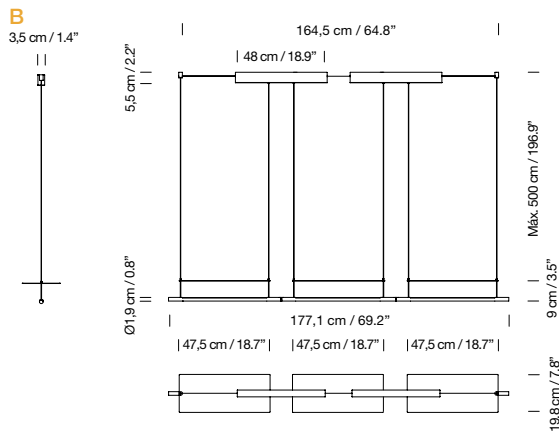

2023 Sistema Lámina Dorada 45

Antoni Arola

Modules	Dimming	Drawing	Code	ex-VAT
2 modules	0-10V	A	LATPB01	1.350 €
	DALI	A	LATPB01D	1.350 €
3 modules	0-10V	B	LATPB02	2.150 €
	DALI	B	LATPB02D	2.150 €
4 modules	0-10V	C	LATPB03	2.950 €
	DALI	C	LATPB03D	2.950 €

Metallic flat shade with gold finish.

Black metal structure with matte finish.

Suitable for dimming 0-10V / DALI.

Not included external dimmer switch 0-10V / DALI.

Electric cable length: 5 m / 196.9"

Weights:

2 modules: 4 kg / 8.8 lb

3 modules: 7 kg / 15.4 lb

4 modules: 10 kg / 22 lb

Contact Santa & Cole team for other configurations.

Light source included (dimmable):

2 modules: Built-in LED 31 W

3 modules: Built-in LED 49 W

4 modules: Built-in LED 67 W