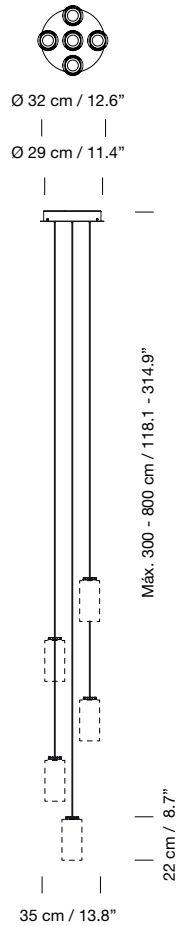

2017 Cirio Cascada 5

Antoni Arola

Spiral
composition

Random
composition

Lampshade: White porcelain (PP)		Code	ex-VAT
LED capsule	Dimming		
3 m / 118.1"	1-10 V	CICPA01	2.080 €
	DALI	CICPA01D	2.080 €
8 m / 315"	1-10 V	CICPA02	2.255 €
	DALI	CICPA02D	2.255 €

Lampshade: White opal glass (PV)		Code	ex-VAT
LED capsule	Dimming		
3 m / 118.1"	1-10 V	CICPA03	2.080 €
	DALI	CICPA03D	2.080 €
8 m / 315"	1-10 V	CICPA04	2.255 €
	DALI	CICPA04D	2.255 €

Lampshade: Polished brass (PL)		Code	ex-VAT
LED capsule	Dimming		
3 m / 118.1"	1-10 V	CICPA05	2.755 €
	DALI	CICPA05D	2.755 €
8 m / 315"	1-10 V	CICPA06	2.930 €
	DALI	CICPA06D	2.930 €

Capsule with LED module, translucent white diffuser and heat sink with black matte finish.

Matte black metal circular canopy + power supply 5 light sources.

Suitable for dimming 1-10V / DALI. Not included external dimmer switch 1-10V / DALI.

Electric cable length: 3 m / 118.1" - 8 m / 315"

Weight (with porcelain lampshade):

3 m: 7 kg / 15.4 lb

8 m: 8 kg / 17.6 lb

Lampshades

Light source included (dimmable):

Built-in LED: 46,1 W