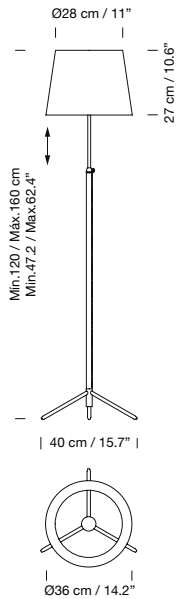

1963 Pie de Salón G3

Jaume Sans

Metallic structure	Lampshade	Code	ex-VAT
Chrome-plated	Natural ribbon	PDSSC01	915 €
	Red-amber ribbon	PDSSC02	915 €
	Black ribbon	PDSSC03	915 €
	Tile Raw Color ribbon	PDSSC04	930 €
	Mustard Raw Color ribbon	PDSSC05	930 €
	Green Raw Color ribbon	PDSSC06	930 €
	White linen	PDSSC07	940 €
Polished brass	Natural ribbon	PDSSC08	1.225 €
	Red-amber ribbon	PDSSC09	1.225 €
	Black ribbon	PDSSC10	1.225 €
	Tile Raw Color ribbon	PDSSC11	1.240 €
	Mustard Raw Color ribbon	PDSSC12	1.240 €
	Green Raw Color ribbon	PDSSC13	1.240 €
	White linen	PDSSC14	1.250 €

Shaft covered in black leather.
Height adjustable lampshade.
Dimmer included.

Light source included (dimmable):

LED bulb: 11 W / E27 / (Max. hgt 137 mm / 5.4")