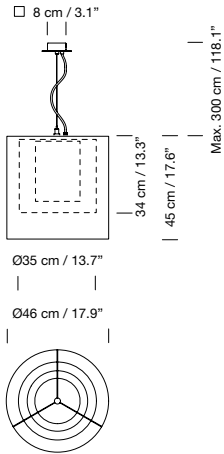

2003 Moaré MS

Antoni Arola

Lampshade M	Lampshade S	Code	ex-VAT
White	White	MOAPA01	1.220 €
	Red	MOAPA02	1.220 €
	Grey	MOAPA03	1.220 €
Red	White	MOAPA04	1.220 €
	Red	MOAPA05	1.220 €
	Grey	MOAPA06	1.220 €
Grey	White	MOAPA07	1.220 €
	Red	MOAPA08	1.220 €
	Grey	MOAPA09	1.220 €
Black	White	MOAPA10	1.220 €
	Red	MOAPA11	1.220 €
	Grey	MOAPA12	1.220 €

Structure with cylindrical acrylsatiné methacrylate diffuser.

Metallic graphite black square canopy included.

Polyester lampshade.

Electric cable length: 3 m / 118.1"

Weight: 5,5 kg / 12.1 lb

Light sources included:

3 x LED bulb: 11 W / E27 / (Max. hgt 130 mm / 5.1")