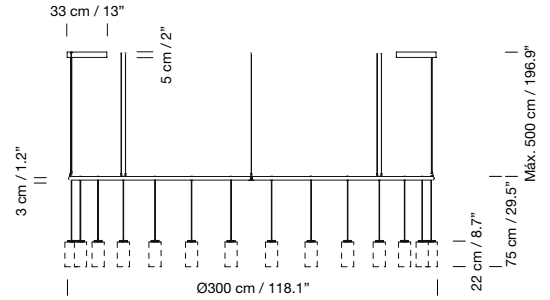

Rectangular canopy