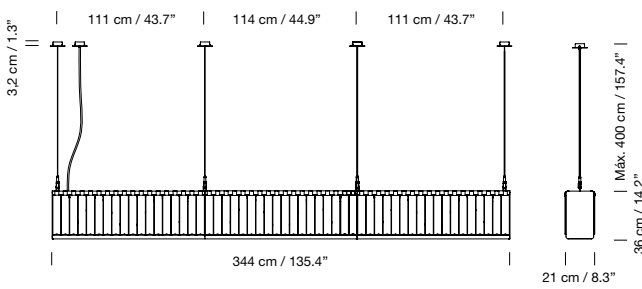

2014
Línea Estadio
Miguel Milá

A

B

C

D