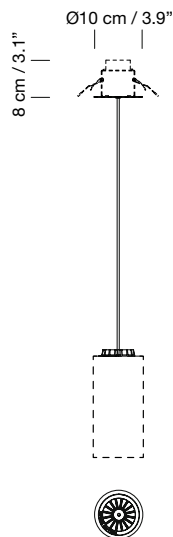

Built-in canopy

Capsule with LED module, translucent white diffuser and heat sink with black matte finish.

^[1] Suitable for dimming 1-10V / DALI.

Not included external dimmer switch 1-10V / DALI.

Electric cable length: 3 m / 118.1"

Weight (with porcelain lampshade): 1,1 kg / 2.4 lb

Light source included:

Not dimmable: Built-in LED 3,7 W

Dimmable: Built-in LED 7,7 W