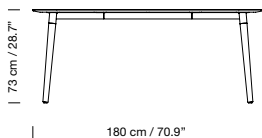

2009 Belloch rectangular Table

Lagranja Design

Description	Code	ex-VAT
White metallic structure with natural beech wood legs. Color Core white colour top.	BEMFB01	2.175 €

CE