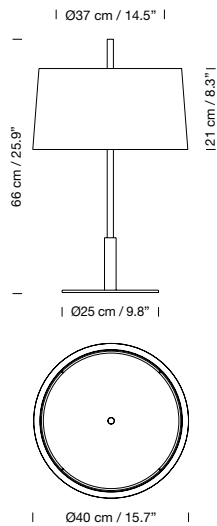

White opal polyethylene lampshade.  
 Electric cable length: 4 m / 157.5"  
 Suitable for outdoor use.

**Light source included:**  
 LED bulb: 3,4 W / E27 / (Max. hgt 130 mm / 5.1")

2020  
**Cestita Alubat**  
 Miguel Milá

LED bulb: 3,4 W / E27 / (Max. hgt 105 mm / 4.1")

Maximum bulb diameter: 60 mm / 2.36"

1991

**Diana Menor**Federico Correa, Alfonso Milá,  
Miguel Milá

Lampshade / Upper diffuser <sup>[1]</sup>	Metallic structure	Code	ex-VAT
White linen / Translucent white parchment	Satin nickel	DIATA01	760 €
	Shiny gold	DIATA02	810 €
Black linen / Stone parchment	Satin nickel	DIATA03	760 €
	Shiny gold	DIATA04	810 €