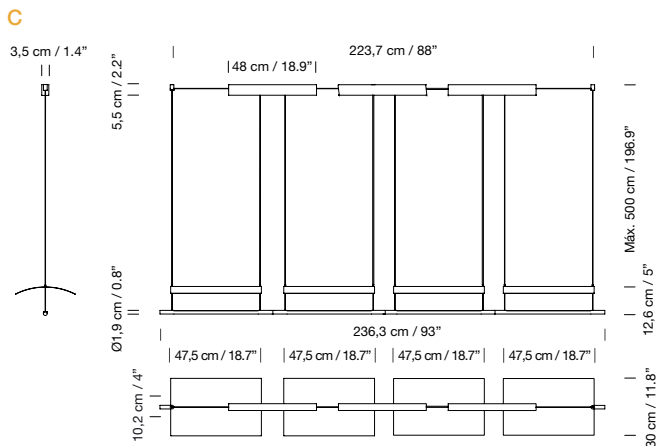

2018 Sistema Lámina 45

Antoni Arola

Modules	Dimming	Drawing	Code	ex-VAT
2 modules	0-10V	A	LAMPB01	1.350 €
	DALI	A	LAMPB01D	1.350 €
3 modules	0-10V	B	LAMPB02	2.150 €
	DALI	B	LAMPB02D	2.150 €
4 modules	0-10V	C	LAMPB03	2.950 €
	DALI	C	LAMPB03D	2.950 €

White grey metallic shade with glossy finish (exterior).

Black metal structure with matte finish.

Suitable for dimming 0-10V / DALI.

Not included external dimmer switch 0-10V / DALI.

Electric cable length: 5 m / 196.9"

Weights:

2 modules: 4 kg / 8.8 lb

3 modules: 7 kg / 15.4 lb

4 modules: 10 kg / 22 lb

Contact Santa & Cole team for other configurations.

Light source included (dimmable):

2 modules: Built-in LED 31 W

3 modules: Built-in LED 49 W

4 modules: Built-in LED 67 W