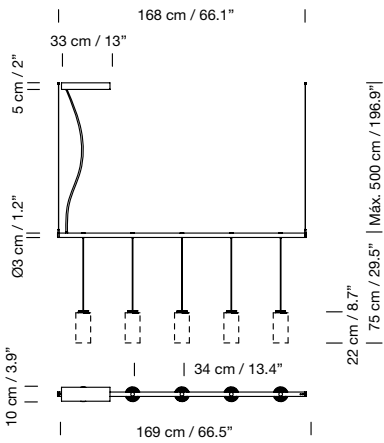

Rectangular canopy