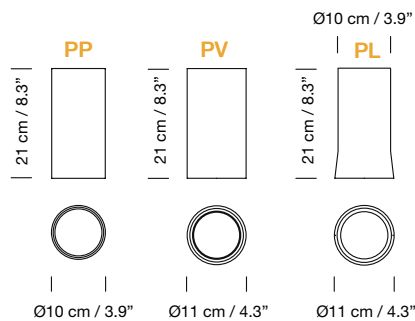

2015
Cirio Chandelier S
Antoni Arola

Lampshade	Dimming	Code	ex-VAT
White porcelain (PP)	1-10V	CIHPA01	7.575 €
	DALI	CIHPA01D	7.575 €
White opal glass (PV)	1-10V	CIHPA02	7.575 €
	DALI	CIHPA02D	7.575 €
Polished brass (PL)	1-10V	CIHPA03	10.275 €
	DALI	CIHPA03D	10.275 €

Capsule with LED module, translucent white diffuser and heat sink with black matte finish.

Matte black aluminium circular structure $\varnothing$ 100 cm / 39.4" for 20 light sources.

Matte black metallic circular canopy included with power supply incorporated.

2 hanging system options:

- Direct cable to canopy (A)
- Direct cable to ceiling (B)

Suitable for dimming 1-10V / DALI. Not included external dimmer switch 1-10V / DALI.

Electric cable length: 5 m / 196.9"

Weight (with porcelain lampshade): 25 kg / 55.1 lb

Light source included (dimmable):

Built-in LED: 114 W

Lampshades