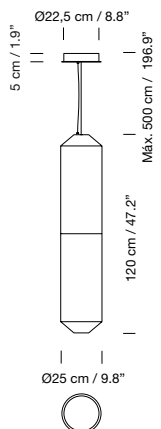

2017 Tekiò Vertical P2

Anthony Dickens

New canopy

Dimming	Code	ex-VAT
1-10 V	TKVPB01	2.125 €
DALI	TKVPB01D	2.125 €

Metal P2 structure. Washi Japanese paper P2 shade.

White grey metallic canopy with power supply incorporated (new, more compact size).

Suitable for dimming 1-10V / DALI. Not included external dimmer switch 1-10V / DALI.

Dim to Warm control 2200 - 2700K.

Electric cable length: 5 m / 196.9"

Weight: 4,5 kg / 9.9 lb

Light source included (dimmable):

Built-in LED: 73 W