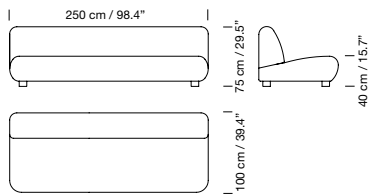

1959 Three Seat Cadaqués Sofa

Federico Correa
Alfonso Milá

Upholstered	Code	ex-VAT
Customer's fabric	CADFC01	4.335 €
Gabriel Cyber, Gabriel Select or Gabriel Grain fabric	CADFC02	5.705 €
Gabriel Tailor, Gabriel Focus, Gabriel Focus Melange, Gabriel Focus Royal or Gabriel Capture fabric	CADFC03	6.810 €
Gabriel Savoy or Gabriel Comfort+ fabric	CADFC04	7.350 €

Beech wood legs with a wenge colour finish.

Plain fabric measures: 12 m / 13.1 yd long by 1,40 m / 1.53 yd wide.

On special request also available in CMHR foam
with a 5% price increase.