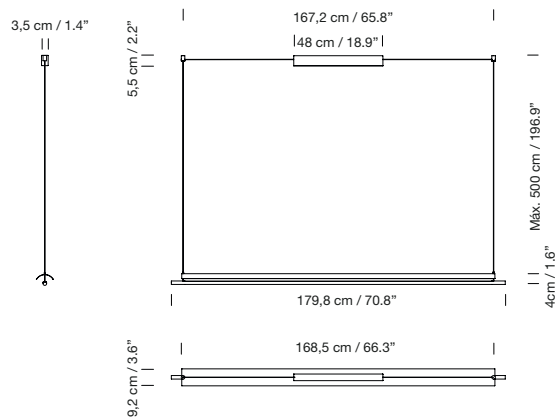

2018
Lámina 165
Antoni Arola

Dimming	Code	ex-VAT
0-10V	LAMPE01	1.265 €
DALI	LAMPE01D	1.265 €

White grey metallic shade with glossy finish (exterior).
Black metal structure with matte finish.
Suitable for dimming 0-10V / DALI.
Not included external dimmer switch 0-10V / DALI.
Electric cable length: 5 m / 196.9"
Weight: 3,8 kg / 8.4 lb

Light source included (dimmable):

Built-in LED: 54 W