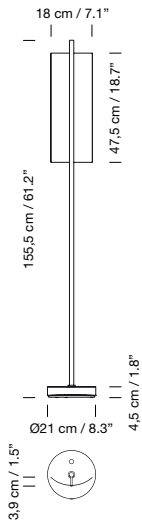

2023 Lámina 45

Antoni Arola

Description

White grey metallic shade with glossy finish (exterior).
Black metal structure with matte finish.

Code

LAMSA01

ex-VAT

995 €

Dimmer and switch incorporated into the luminaire.

Light source included (dimmable):

Built-in LED: 11 W