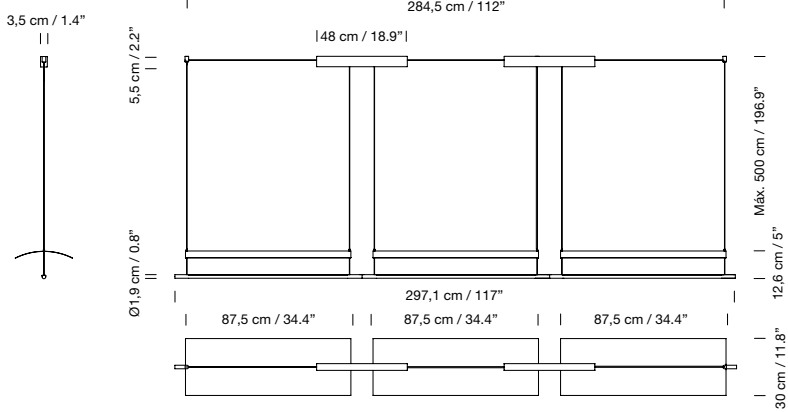

2018
Sistema Lámina 85
Antoni Arola

A

B

C