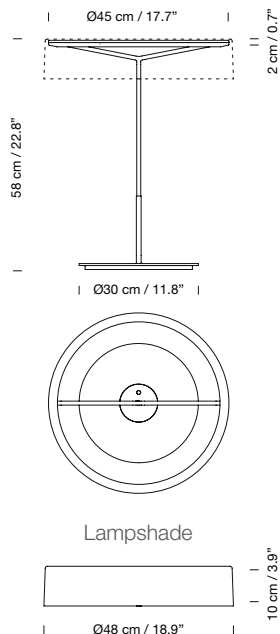

2013 Sin L Antoni Arola

Structure	Lampshade (optional)	Code	ex-VAT
Graphite	Without lampshade	SINTB01	1.900 €
	White opal methacrylate	SINTB06	2.130 €
	Graphite aluminium	SINTB02	2.250 €
White grey	Without lampshade	SINTB03	1.900 €
	White opal methacrylate	SINTB04	2.130 €
	White grey aluminium	SINTB05	2.250 €

Metal structure with matte finish.
Dimmer and switch incorporated into the luminaire.

Light source included (dimmable):
Built-in LED: 25 W