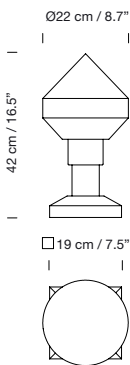

Zelete

Àngel Jové, Santiago Roqueta

Description

	Code	ex-VAT
Alabaster structure	ZELTA01	885 €

Dimmer included.
Weight: 9 kg / 19,8 lb

Light source included (dimmable):

LED bulb: 11 W / E27 / (Max. hgt 115 mm / 4.5")