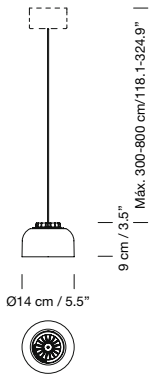

2013
HeadHat Bowl S
Santa & Cole Team

Capsule with LED module, translucent white diffuser and heat sink with black matte finish.
Matte finish interior and gloss exterior lampshade.
[1] Suitable for dimming 1-10V / DALI.
Not included external dimmer switch 1-10V / DALI.
Electric cable length: 3 m / 118.1" - 8 m / 315"
Weight: 1,1 kg / 2.4 lb

Light source included:

Not dimmable: Built-in LED: 3,7 W
Dimmable: Built-in LED: 7,7 W