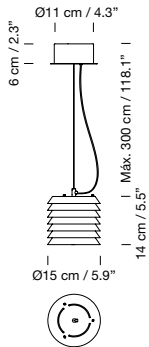

1955

Maija 15

Ilmari Tapiovaara

Metallic lampshades

Matte white
Satin nude rose

Code

MAIPA01
MAIPA02

ex-VAT

710 €
760 €

Diffuser in white translucent glass.
White metallic circular canopy included.
Suitable for dimming 1-10V. Not included external dimmer switch 1-10V.
Electric cable length: 3 m / 118.1"
Weight: 1,4 kg / 3.1 lb

Light source included (dimmable):

Built-in LED: 6 W

1955