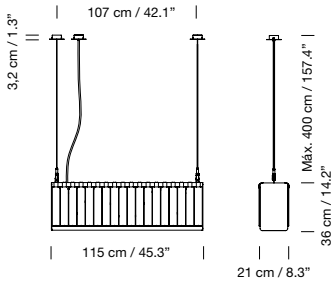

2014
Línea Estadio
Miguel Milá

A