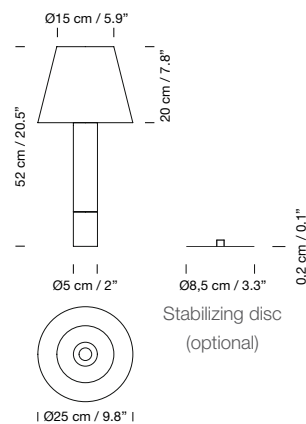

1987 Básica M1

Santiago Roqueta,
Santa & Cole Team

Lampshade: Stitched beige parchment

Code

ex-VAT

Base	Stabilizing disc		
Nickel	—	BASTA01	440 €
Nickel	Nickel	BASTA02	490 €
Bronze	—	BASTA03	440 €
Bronze	Bronze	BASTA04	490 €

Lampshade: Natural ribbon

Code

ex-VAT

Base	Stabilizing disc		
Nickel	—	BASTA05	440 €
Nickel	Nickel	BASTA06	490 €
Bronze	—	BASTA07	440 €
Bronze	Bronze	BASTA08	490 €