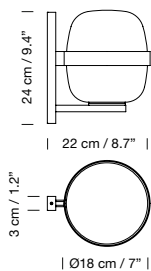

1962 Wally Cestita

Miguel Milá

Matte metallic structure	Code	ex-VAT
Black	WALWA01	380 €
White grey	WALWA02	380 €

White opal glass lampshade.
Suitable for outdoor use.

Light source included:
LED bulb: 3,4 W / E27 / (Max. hgt 105 mm / 4.1")