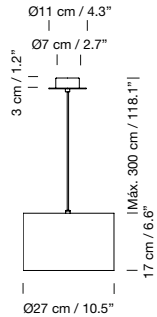

1993

Sísís cilíndricas PT2

Santa & Cole Team

Lampshade: Stitched beige parchment		Code	ex-VAT
Metallic Sísís canopy	Cable		
Satin nickel	Black	PT2PA01	225 €
Textured white finish	White	PT2PA02	230 €
Textured white finish	Black	PT2PA03	220 €
Textured black finish	Black	PT2PA04	230 €

Lampshade: Natural ribbon		Code	ex-VAT
Metallic Sísís canopy	Cable		
Satin nickel	Black	PT2PA05	225 €
Textured white finish	White	PT2PA06	230 €
Textured white finish	Black	PT2PA07	220 €
Textured black finish	Black	PT2PA08	230 €

Light source	Code	ex-VAT
LED bulb 3,4 W - 2.700 K	6BOM51	20 €

Canopy suitable for side entry adaptor (p. 147).

Weight: 0,3 kg / 0.7 lb

Recommended light source (not included):

LED bulb: 3,4 W / E27 / (Max. hgt 105 mm / 4.1")