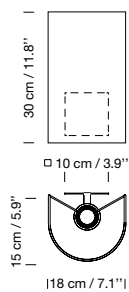

2000 Singular

Miguel Milá

Description

Chrome-plated structure. White linen lampshade.

Code

SINWA01

ex-VAT

240 €

Light source included:

LED bulb: 3,4 W / E27 / (Max. hgt 105 mm / 4.1")