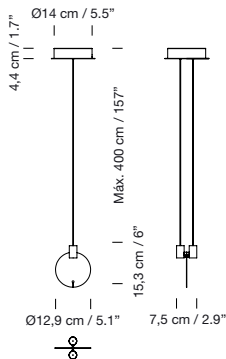

2022

Bijou S

Antoni Arola

Metallic structure	Dimming	Code	ex-VAT
Glossy creme white	1-10 V	BIJPA01	730 €
	DALI	BIJPA01D	730 €
Glossy pure red	1-10 V	BIJPA02	730 €
	DALI	BIJPA02D	730 €

White metallic circular canopy included with power supply incorporated.

Suitable for dimming 1-10V / DALI.

Not included external dimmer switch 1-10V / DALI.

Electric cable length: 4 m / 157.5"

Weight: 1,1 kg / 2.4 lb

Light source included (dimmable):

Built-in LED: 12 W

2022