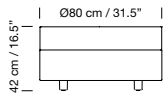

Large Moragas Ottoman

Antoni de Moragas Gallissà

Upholstered	Code	ex-VAT
Customer's fabric	MORMC01	955 €
Gabriel Cyber, Gabriel Select or Gabriel Grain fabric	MORMC02	1.395 €
Gabriel Tailor, Gabriel Focus, Gabriel Focus Melange, Gabriel Focus Royal or Gabriel Capture fabric	MORMC03	1.410 €
Gabriel Savoy fabric	MORMC04	1.590 €

Beech legs with cherry wood colour finish.

Fabric measures: 3 m / 3.28 yd long by 1,40 m / 1.53 yd wide.

On special request also available in CMHR foam with a 5% price increase.