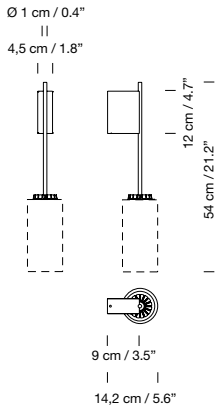

2021 Cirio

Antoni Arola