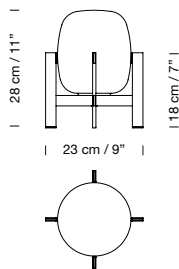

1962
Cestita Metálica
Miguel Milá

Description

Stainless steel structure. White opal glass lampshade.

Code

CESTE01

ex-VAT

950 €

Dimmer included.

Light source included (dimmable):

LED bulb: 3,4 W / E27 / (Max. hgt 105 mm / 4.1")

Maximum bulb diameter: 60 mm / 2.36"