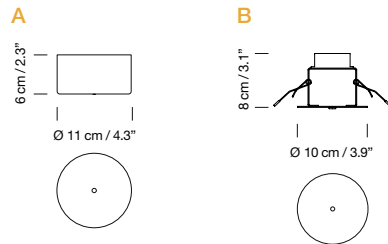

Canopies

Lampshade: White ceramic						Code	ex-VAT
Surface canopy					Built-in canopy		
Not dimmable		Dimmable 1-10V [1]		Dimmable DALI [1]		Not dimmable	
Black	White	Black	White	Black	White	White	
3 m / 118.1"					HHBPA01		395 €
8 m / 315"					HHBPA02		430 €
3 m / 118.1"					HHBPA03		395 €
8 m / 315"					HHBPA04		430 €
3 m / 118.1"					HHBPA05		440 €
8 m / 315"					HHBPA06		475 €
3 m / 118.1"					HHBPA07		440 €
8 m / 315"					HHBPA08		475 €
3 m / 118.1"					HHBPA05D		440 €
8 m / 315"					HHBPA06D		475 €
3 m / 118.1"					HHBPA07D		440 €
8 m / 315"					HHBPA08D		475 €
3 m / 118.1"					HHBPA09		405 €
8 m / 315"					HHBPA10		440 €

LED capsule with electric black cable