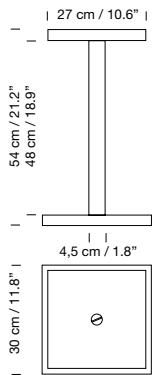

CE

1973  
**Peana Molina**  
 Jaume Sans

Description	Code	ex-VAT
Solid walnut wood structure	MOLFA01	435 €

CE

2023  
**Silo**  
 Santa & Cole Team

MDF structure	Code	ex-VAT
Lacquered in satin black	NESFA01	595 €