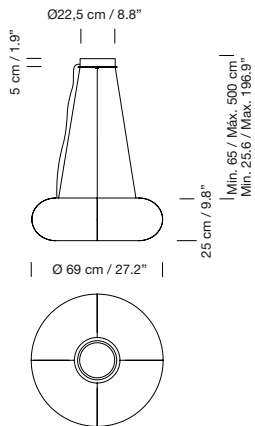

Electric cable length: 5 m / 196.9"

Weight: 7,5 kg / 16.5 lb

Light source included (dimmable):

Built-in LED: 120 W

2017  
**Tekiò Circular P4**  
 Anthony Dickens

**New canopy**

Dimming	Code	ex-VAT
1-10 V	TKCPB01	2.995 €
DALI	TKCPB01D	2.995 €