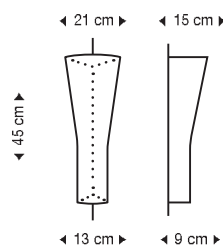

Secto 4230
Wall lamp

birch
white
black
480 €

walnut
530 €

incl. light source
Standard cable length: 240 cm
Also available with direct wall mounting.

Secto Small 4231
Wall lamp

birch
white
black
480 €

walnut
530 €

incl. light source
Standard cable length: 240 cm
Also available with direct wall mounting.

Secto 4236
Corner lamp

birch
white
black
495 €

walnut
545 €

incl. light source
Standard cable length: 240 cm
Also available with direct wall mounting.

Secto Small 4237
Corner lamp

birch
white
black
495 €

walnut
545 €

incl. light source
Standard cable length: 240 cm
Also available with direct wall mounting.

Octo 4240
Pendant lamp

birch
white
black
1000 €

walnut
1050 €

<p>21 cm ∅ 34 cm</p>	<p>Atto 5000 Pendant lamp</p>	<p>birch white black</p>	<p>walnut</p>	<p>incl. light source Standard cable length: 180 cm With a longer cable at extra cost.</p>
<p>54 cm ∅ 55 cm</p>	<p>Kumulo 5200 Pendant lamp</p>	<p>birch white black</p>	<p>walnut</p>	<p>incl. light source Standard cable length: 150 cm With a longer cable at extra cost.</p>
<p>21 cm ∅ 45 cm</p>	<p>Kontro 6000 Pendant lamp</p>	<p>birch white black</p>	<p>walnut</p>	<p>incl. light source Standard cable length: 150 cm With a longer cable at extra cost.</p>
<p>13 cm 100 cm</p>	<p>Owalo 7000 Pendant lamp</p>	<p>birch white black</p>	<p>walnut</p>	<p>incl. light source Standard cable length: 200 cm With a longer cable at extra cost.</p>
<p>35 cm 168 cm base ∅ 22 cm</p>	<p>Owalo 7010 Floor lamp</p>	<p>birch white black</p>	<p>walnut</p>	<p>incl. light source Standard cable length: 230 cm</p>
<p>30 cm 80 cm base ∅ 13 cm</p>	<p>Owalo 7020 Table lamp</p>	<p>birch white black</p>	<p>walnut</p>	<p>incl. light source Standard cable length: 300 cm</p>