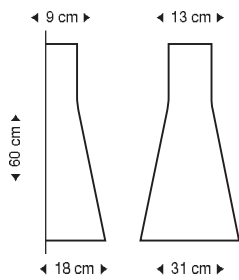

Secto 4210
Floor lamp

birch
white
black
1080 €

walnut
1130 €

incl. light source
Standard cable length: 230 cm

Secto 4220
Table lamp

birch
white
black
835 €

walnut
885 €

incl. light source
Standard cable length: 220 cm

Secto 4230
Wall lamp

birch
white
black
480 €

walnut
530 €

incl. light source
Standard cable length: 240 cm
Also available with direct wall mounting.

Secto Small 4231
Wall lamp

birch
white
black
480 €

walnut
530 €

incl. light source
Standard cable length: 240 cm
Also available with direct wall mounting.

Secto 4236
Corner lamp

birch
white
black
495 €

walnut
545 €

incl. light source
Standard cable length: 240 cm
Also available with direct wall mounting.

<p>21 cm ∅ 34 cm</p>	<p>Atto 5000 Pendant lamp</p>	<p>birch white black</p>	<p>walnut</p>	<p>incl. light source Standard cable length: 180 cm With a longer cable at extra cost.</p>
<p>54 cm ∅ 55 cm</p>	<p>Kumulo 5200 Pendant lamp</p>	<p>birch white black</p>	<p>walnut</p>	<p>incl. light source Standard cable length: 150 cm With a longer cable at extra cost.</p>
<p>21 cm ∅ 45 cm</p>	<p>Kontro 6000 Pendant lamp</p>	<p>birch white black</p>	<p>walnut</p>	<p>incl. light source Standard cable length: 150 cm With a longer cable at extra cost.</p>
<p>13 cm 100 cm</p>	<p>Owalo 7000 Pendant lamp</p>	<p>birch white black</p>	<p>walnut</p>	<p>incl. light source Standard cable length: 200 cm With a longer cable at extra cost.</p>
<p>35 cm 168 cm base ∅ 22 cm</p>	<p>Owalo 7010 Floor lamp</p>	<p>birch white black</p>	<p>walnut</p>	<p>incl. light source Standard cable length: 230 cm</p>
<p>30 cm 80 cm base ∅ 13 cm</p>	<p>Owalo 7020 Table lamp</p>	<p>birch white black</p>	<p>walnut</p>	<p>incl. light source Standard cable length: 300 cm</p>