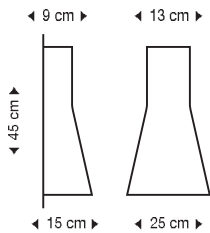

Secto 4210
Floor lamp

birch
white
black
1080 €

walnut
1130 €

incl. light source
Standard cable length: 230 cm

Secto 4220
Table lamp

birch
white
black
835 €

walnut
885 €

incl. light source
Standard cable length: 220 cm

Secto 4230
Wall lamp

birch
white
black
480 €

walnut
530 €

incl. light source
Standard cable length: 240 cm
Also available with direct wall mounting.

Secto Small 4231
Wall lamp

birch
white
black
480 €

walnut
530 €

incl. light source
Standard cable length: 240 cm
Also available with direct wall mounting.

Secto 4236
Corner lamp

birch
white
black
495 €

walnut
545 €

incl. light source
Standard cable length: 240 cm
Also available with direct wall mounting.

<p>21 cm ∅ 34 cm</p>	<p>Atto 5000 Pendant lamp</p>	<p>birch white black</p>	<p>walnut</p>	<p>incl. light source Standard cable length: 180 cm With a longer cable at extra cost.</p>
<p>54 cm ∅ 55 cm</p>	<p>Kumulo 5200 Pendant lamp</p>	<p>birch white black</p>	<p>walnut</p>	<p>incl. light source Standard cable length: 150 cm With a longer cable at extra cost.</p>
<p>21 cm ∅ 45 cm</p>	<p>Kontro 6000 Pendant lamp</p>	<p>birch white black</p>	<p>walnut</p>	<p>incl. light source Standard cable length: 150 cm With a longer cable at extra cost.</p>
<p>13 cm 100 cm</p>	<p>Owalo 7000 Pendant lamp</p>	<p>birch white black</p>	<p>walnut</p>	<p>incl. light source Standard cable length: 200 cm With a longer cable at extra cost.</p>
<p>35 cm 168 cm base ∅ 22 cm</p>	<p>Owalo 7010 Floor lamp</p>	<p>birch white black</p>	<p>walnut</p>	<p>incl. light source Standard cable length: 230 cm</p>
<p>30 cm 80 cm base ∅ 13 cm</p>	<p>Owalo 7020 Table lamp</p>	<p>birch white black</p>	<p>walnut</p>	<p>incl. light source Standard cable length: 300 cm</p>