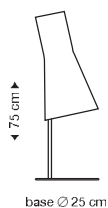

incl. light source
Standard cable length: 200 cm
With a longer cable at extra cost.

Puncto 4203
Pendant lamp

birch
white
black
665 €

walnut
715 €

incl. light source
Standard cable length: 150 cm
With a longer cable at extra cost.

Secto 4210
Floor lamp

birch
white
black
1080 €

walnut
1130 €

incl. light source
Standard cable length: 230 cm

Secto 4220
Table lamp

birch
white
black
835 €

walnut
885 €

incl. light source
Standard cable length: 220 cm

incl. light source
Standard cable length: 240 cm
Also available with direct wall mounting.

Secto 4236
Corner lamp

birch
white
black
495 €

walnut
545 €

incl. light source
Standard cable length: 240 cm
Also available with direct wall mounting.

<p>21 cm ∅ 34 cm</p>	<p>Atto 5000 Pendant lamp</p>	<p>birch white black</p>	<p>walnut</p>	<p>incl. light source Standard cable length: 180 cm With a longer cable at extra cost.</p>
<p>54 cm ∅ 55 cm</p>	<p>Kumulo 5200 Pendant lamp</p>	<p>birch white black</p>	<p>walnut</p>	<p>incl. light source Standard cable length: 150 cm With a longer cable at extra cost.</p>
<p>21 cm ∅ 45 cm</p>	<p>Kontro 6000 Pendant lamp</p>	<p>birch white black</p>	<p>walnut</p>	<p>incl. light source Standard cable length: 150 cm With a longer cable at extra cost.</p>
<p>13 cm 100 cm</p>	<p>Owalo 7000 Pendant lamp</p>	<p>birch white black</p>	<p>walnut</p>	<p>incl. light source Standard cable length: 200 cm With a longer cable at extra cost.</p>
<p>35 cm 168 cm base ∅ 22 cm</p>	<p>Owalo 7010 Floor lamp</p>	<p>birch white black</p>	<p>walnut</p>	<p>incl. light source Standard cable length: 230 cm</p>
<p>30 cm 80 cm base ∅ 13 cm</p>	<p>Owalo 7020 Table lamp</p>	<p>birch white black</p>	<p>walnut</p>	<p>incl. light source Standard cable length: 300 cm</p>