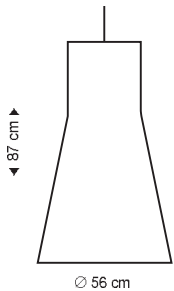

Magnum 4202
Pendant lamp

birch
white
black
1720 €

walnut
1850 €

incl. light source
Standard cable length: 200 cm
With a longer cable at extra cost.