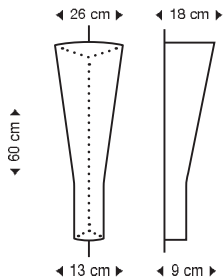

Secto 4230
Wall lamp

birch
white
black
480 €

walnut
530 €

incl. light source
Standard cable length: 240 cm
Also available with direct wall mounting.

Secto Small 4231
Wall lamp

birch
white
black
480 €

walnut
530 €

incl. light source
Standard cable length: 240 cm
Also available with direct wall mounting.

Secto 4236
Corner lamp

birch
white
black
495 €

walnut
545 €

incl. light source
Standard cable length: 240 cm
Also available with direct wall mounting.

<p>21 cm ∅ 34 cm</p>	<p>Atto 5000 Pendant lamp</p>	<p>birch white black</p>	<p>walnut</p>	<p>incl. light source Standard cable length: 180 cm With a longer cable at extra cost.</p>
<p>54 cm ∅ 55 cm</p>	<p>Kumulo 5200 Pendant lamp</p>	<p>birch white black</p>	<p>walnut</p>	<p>incl. light source Standard cable length: 150 cm With a longer cable at extra cost.</p>
<p>21 cm ∅ 45 cm</p>	<p>Kontro 6000 Pendant lamp</p>	<p>birch white black</p>	<p>walnut</p>	<p>incl. light source Standard cable length: 150 cm With a longer cable at extra cost.</p>
<p>13 cm 100 cm</p>	<p>Owalo 7000 Pendant lamp</p>	<p>birch white black</p>	<p>walnut</p>	<p>incl. light source Standard cable length: 200 cm With a longer cable at extra cost.</p>
<p>35 cm 168 cm base ∅ 22 cm</p>	<p>Owalo 7010 Floor lamp</p>	<p>birch white black</p>	<p>walnut</p>	<p>incl. light source Standard cable length: 230 cm</p>
<p>30 cm 80 cm base ∅ 13 cm</p>	<p>Owalo 7020 Table lamp</p>	<p>birch white black</p>	<p>walnut</p>	<p>incl. light source Standard cable length: 300 cm</p>