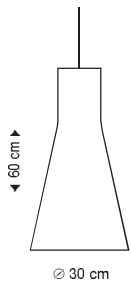

Secto DESIGN

RECOMMENDED RETAIL PRICES
incl. VAT

1 OCTOBER 2024
Germany

Secto 4200
Pendant lamp

birch
white
black
660 €

walnut
710 €

incl. light source
Standard cable length: 150 cm
With a longer cable at extra cost.

Secto Small 4201
Pendant lamp

birch
white
black
600 €

walnut
650 €

incl. light source
Standard cable length: 150 cm
With a longer cable at extra cost.

Magnum 4202
Pendant lamp

birch
white
black
1720 €

walnut
1850 €

incl. light source
Standard cable length: 200 cm
With a longer cable at extra cost.

Puncto 4203
Pendant lamp

birch
white
black
665 €

walnut
715 €

incl. light source
Standard cable length: 150 cm
With a longer cable at extra cost.

<p>21 cm ∅ 34 cm</p>	<p>Atto 5000 Pendant lamp</p>	<p>birch white black</p>	<p>walnut</p>	<p>incl. light source Standard cable length: 180 cm With a longer cable at extra cost.</p>
<p>54 cm ∅ 55 cm</p>	<p>Kumulo 5200 Pendant lamp</p>	<p>birch white black</p>	<p>walnut</p>	<p>incl. light source Standard cable length: 150 cm With a longer cable at extra cost.</p>
<p>21 cm ∅ 45 cm</p>	<p>Kontro 6000 Pendant lamp</p>	<p>birch white black</p>	<p>walnut</p>	<p>incl. light source Standard cable length: 150 cm With a longer cable at extra cost.</p>
<p>13 cm 100 cm</p>	<p>Owalo 7000 Pendant lamp</p>	<p>birch white black</p>	<p>walnut</p>	<p>incl. light source Standard cable length: 200 cm With a longer cable at extra cost.</p>
<p>35 cm 168 cm base ∅ 22 cm</p>	<p>Owalo 7010 Floor lamp</p>	<p>birch white black</p>	<p>walnut</p>	<p>incl. light source Standard cable length: 230 cm</p>
<p>30 cm 80 cm base ∅ 13 cm</p>	<p>Owalo 7020 Table lamp</p>	<p>birch white black</p>	<p>walnut</p>	<p>incl. light source Standard cable length: 300 cm</p>