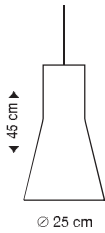

Secto DESIGN

RECOMMENDED RETAIL PRICES
incl. VAT

1 OCTOBER 2024
Germany

Secto 4200
Pendant lamp

birch
white
black
660 €

walnut
710 €

incl. light source
Standard cable length: 150 cm
With a longer cable at extra cost.

Secto Small 4201
Pendant lamp

birch
white
black
600 €

walnut
650 €

incl. light source
Standard cable length: 150 cm
With a longer cable at extra cost.

Magnum 4202
Pendant lamp

birch
white
black
1720 €

walnut
1850 €

incl. light source
Standard cable length: 200 cm
With a longer cable at extra cost.

Puncto 4203
Pendant lamp

birch
white
black
665 €

walnut
715 €

incl. light source
Standard cable length: 150 cm
With a longer cable at extra cost.

<p>21 cm ∅ 34 cm</p>	<p>Atto 5000 Pendant lamp</p>	<p>birch white black</p>	<p>walnut</p>	<p>incl. light source Standard cable length: 180 cm With a longer cable at extra cost.</p>
<p>54 cm ∅ 55 cm</p>	<p>Kumulo 5200 Pendant lamp</p>	<p>birch white black</p>	<p>walnut</p>	<p>incl. light source Standard cable length: 150 cm With a longer cable at extra cost.</p>
<p>21 cm ∅ 45 cm</p>	<p>Kontro 6000 Pendant lamp</p>	<p>birch white black</p>	<p>walnut</p>	<p>incl. light source Standard cable length: 150 cm With a longer cable at extra cost.</p>
<p>13 cm 100 cm</p>	<p>Owalo 7000 Pendant lamp</p>	<p>birch white black</p>	<p>walnut</p>	<p>incl. light source Standard cable length: 200 cm With a longer cable at extra cost.</p>
<p>35 cm 168 cm base ∅ 22 cm</p>	<p>Owalo 7010 Floor lamp</p>	<p>birch white black</p>	<p>walnut</p>	<p>incl. light source Standard cable length: 230 cm</p>
<p>30 cm 80 cm base ∅ 13 cm</p>	<p>Owalo 7020 Table lamp</p>	<p>birch white black</p>	<p>walnut</p>	<p>incl. light source Standard cable length: 300 cm</p>