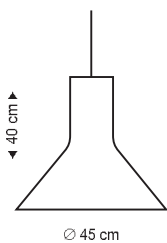

Secto Small 4201
Pendant lamp

birch
white
black
600 €

walnut
650 €

incl. light source
Standard cable length: 150 cm
With a longer cable at extra cost.

Magnum 4202
Pendant lamp

birch
white
black
1720 €

walnut
1850 €

incl. light source
Standard cable length: 200 cm
With a longer cable at extra cost.

Puncto 4203
Pendant lamp

birch
white
black
665 €

walnut
715 €

incl. light source
Standard cable length: 150 cm
With a longer cable at extra cost.

incl. light source
Standard cable length: 240 cm
Also available with direct wall mounting.

Secto 4236
Corner lamp

birch
white
black
495 €

walnut
545 €

incl. light source
Standard cable length: 240 cm
Also available with direct wall mounting.

<p>21 cm ∅ 34 cm</p>	<p>Atto 5000 Pendant lamp</p>	<p>birch white black</p>	<p>walnut</p>	<p>incl. light source Standard cable length: 180 cm With a longer cable at extra cost.</p>
<p>54 cm ∅ 55 cm</p>	<p>Kumulo 5200 Pendant lamp</p>	<p>birch white black</p>	<p>walnut</p>	<p>incl. light source Standard cable length: 150 cm With a longer cable at extra cost.</p>
<p>21 cm ∅ 45 cm</p>	<p>Kontro 6000 Pendant lamp</p>	<p>birch white black</p>	<p>walnut</p>	<p>incl. light source Standard cable length: 150 cm With a longer cable at extra cost.</p>
<p>13 cm 100 cm</p>	<p>Owalo 7000 Pendant lamp</p>	<p>birch white black</p>	<p>walnut</p>	<p>incl. light source Standard cable length: 200 cm With a longer cable at extra cost.</p>
<p>35 cm 168 cm base ∅ 22 cm</p>	<p>Owalo 7010 Floor lamp</p>	<p>birch white black</p>	<p>walnut</p>	<p>incl. light source Standard cable length: 230 cm</p>
<p>30 cm 80 cm base ∅ 13 cm</p>	<p>Owalo 7020 Table lamp</p>	<p>birch white black</p>	<p>walnut</p>	<p>incl. light source Standard cable length: 300 cm</p>