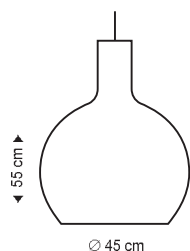

incl. light source
Standard cable length: 240 cm
Also available with direct wall mounting.

Secto 4236
Corner lamp

birch
white
black
495 €

walnut
545 €

incl. light source
Standard cable length: 240 cm
Also available with direct wall mounting.

Secto Small 4237
Corner lamp

birch
white
black
495 €

walnut
545 €

incl. light source
Standard cable length: 240 cm
Also available with direct wall mounting.

Octo 4240
Pendant lamp

birch
white
black
1000 €

walnut
1050 €

incl. light source
Standard cable length: 150 cm
With a longer cable at extra cost.

Octo Small 4241
Pendant lamp

birch
white
black
905 €

walnut
955 €

incl. light source
Standard cable length: 150 cm
With a longer cable at extra cost.

<p>21 cm ∅ 34 cm</p>	<p>Atto 5000 Pendant lamp</p>	<p>birch white black</p>	<p>walnut</p>	<p>incl. light source Standard cable length: 180 cm With a longer cable at extra cost.</p>
<p>54 cm ∅ 55 cm</p>	<p>Kumulo 5200 Pendant lamp</p>	<p>birch white black</p>	<p>walnut</p>	<p>incl. light source Standard cable length: 150 cm With a longer cable at extra cost.</p>
<p>21 cm ∅ 45 cm</p>	<p>Kontro 6000 Pendant lamp</p>	<p>birch white black</p>	<p>walnut</p>	<p>incl. light source Standard cable length: 150 cm With a longer cable at extra cost.</p>
<p>13 cm 100 cm</p>	<p>Owalo 7000 Pendant lamp</p>	<p>birch white black</p>	<p>walnut</p>	<p>incl. light source Standard cable length: 200 cm With a longer cable at extra cost.</p>
<p>35 cm 168 cm base ∅ 22 cm</p>	<p>Owalo 7010 Floor lamp</p>	<p>birch white black</p>	<p>walnut</p>	<p>incl. light source Standard cable length: 230 cm</p>
<p>30 cm 80 cm base ∅ 13 cm</p>	<p>Owalo 7020 Table lamp</p>	<p>birch white black</p>	<p>walnut</p>	<p>incl. light source Standard cable length: 300 cm</p>