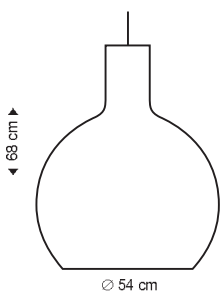

Secto 4230
Wall lamp

birch
white
black
480 €

walnut
530 €

incl. light source
Standard cable length: 240 cm
Also available with direct wall mounting.

Secto Small 4231
Wall lamp

birch
white
black
480 €

walnut
530 €

incl. light source
Standard cable length: 240 cm
Also available with direct wall mounting.

Secto 4236
Corner lamp

birch
white
black
495 €

walnut
545 €

incl. light source
Standard cable length: 240 cm
Also available with direct wall mounting.

Secto Small 4237
Corner lamp

birch
white
black
495 €

walnut
545 €

incl. light source
Standard cable length: 240 cm
Also available with direct wall mounting.

Octo 4240
Pendant lamp

birch
white
black
1000 €

walnut
1050 €

<p>21 cm ∅ 34 cm</p>	<p>Atto 5000 Pendant lamp</p>	<p>birch white black</p>	<p>walnut</p>	<p>incl. light source Standard cable length: 180 cm With a longer cable at extra cost.</p>
<p>54 cm ∅ 55 cm</p>	<p>Kumulo 5200 Pendant lamp</p>	<p>birch white black</p>	<p>walnut</p>	<p>incl. light source Standard cable length: 150 cm With a longer cable at extra cost.</p>
<p>21 cm ∅ 45 cm</p>	<p>Kontro 6000 Pendant lamp</p>	<p>birch white black</p>	<p>walnut</p>	<p>incl. light source Standard cable length: 150 cm With a longer cable at extra cost.</p>
<p>13 cm 100 cm</p>	<p>Owalo 7000 Pendant lamp</p>	<p>birch white black</p>	<p>walnut</p>	<p>incl. light source Standard cable length: 200 cm With a longer cable at extra cost.</p>
<p>35 cm 168 cm base ∅ 22 cm</p>	<p>Owalo 7010 Floor lamp</p>	<p>birch white black</p>	<p>walnut</p>	<p>incl. light source Standard cable length: 230 cm</p>
<p>30 cm 80 cm base ∅ 13 cm</p>	<p>Owalo 7020 Table lamp</p>	<p>birch white black</p>	<p>walnut</p>	<p>incl. light source Standard cable length: 300 cm</p>