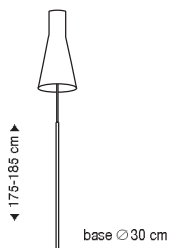

incl. light source
Standard cable length: 200 cm
With a longer cable at extra cost.

Puncto 4203
Pendant lamp

birch
white
black
665 €

walnut
715 €

incl. light source
Standard cable length: 150 cm
With a longer cable at extra cost.

Secto 4210
Floor lamp

birch
white
black
1080 €

walnut
1130 €

incl. light source
Standard cable length: 230 cm

Secto 4220
Table lamp

birch
white
black
835 €

walnut
885 €

incl. light source
Standard cable length: 220 cm

incl. light source
Standard cable length: 240 cm
Also available with direct wall mounting.

Secto 4236
Corner lamp

birch
white
black
495 €

walnut
545 €

incl. light source
Standard cable length: 240 cm
Also available with direct wall mounting.

<p>21 cm ∅ 34 cm</p>	<p>Atto 5000 Pendant lamp</p>	<p>birch white black</p>	<p>walnut</p>	<p>incl. light source Standard cable length: 180 cm With a longer cable at extra cost.</p>
<p>54 cm ∅ 55 cm</p>	<p>Kumulo 5200 Pendant lamp</p>	<p>birch white black</p>	<p>walnut</p>	<p>incl. light source Standard cable length: 150 cm With a longer cable at extra cost.</p>
<p>21 cm ∅ 45 cm</p>	<p>Kontro 6000 Pendant lamp</p>	<p>birch white black</p>	<p>walnut</p>	<p>incl. light source Standard cable length: 150 cm With a longer cable at extra cost.</p>
<p>13 cm 100 cm</p>	<p>Owalo 7000 Pendant lamp</p>	<p>birch white black</p>	<p>walnut</p>	<p>incl. light source Standard cable length: 200 cm With a longer cable at extra cost.</p>
<p>35 cm 168 cm base ∅ 22 cm</p>	<p>Owalo 7010 Floor lamp</p>	<p>birch white black</p>	<p>walnut</p>	<p>incl. light source Standard cable length: 230 cm</p>
<p>30 cm 80 cm base ∅ 13 cm</p>	<p>Owalo 7020 Table lamp</p>	<p>birch white black</p>	<p>walnut</p>	<p>incl. light source Standard cable length: 300 cm</p>