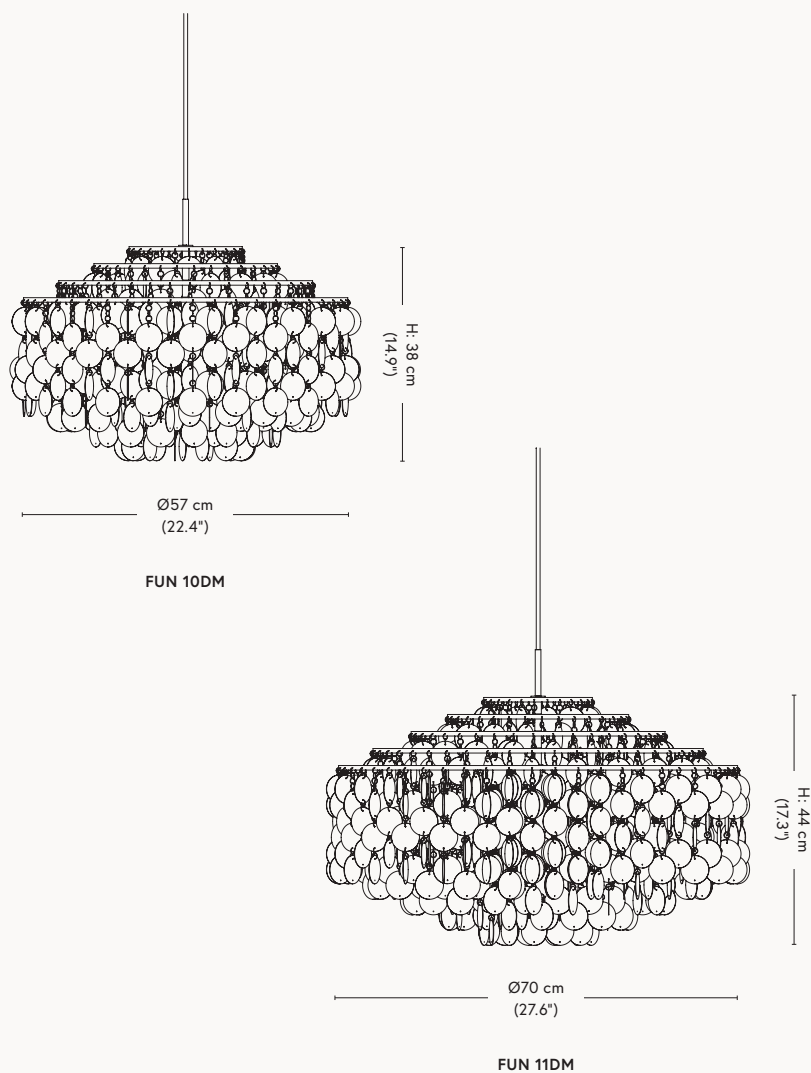

FUN PENDANT 10DM/11DM

1964

LIGHTING

Item no.	Product	Frame	Cord	Colli qty.	Lead time	Weight	PRICE excl. VAT (EUR)
139002	Fun 10DM	Chrome	Black fabric 400 cm (157.5")	1 pc	Stock item	5,0 kg	1.080
138661	Fun 10DM	Brass	Black fabric 400 cm (157.5")	1 pc	Stock item	5,0 kg	1.250
113826	Fun 11DM	Chrome	Black fabric 400 cm (157.5")	1 pc	Stock item	8,0 kg	1.475
138681	Fun 11DM	Brass	Black fabric 400 cm (157.5")	1 pc	Stock item	8,0 kg	1.700

Material

Chrome/Brass plated metal frame, stainless steel rings and seashell discs. Chrome/Brass ceiling canopy.

Technical Information

E27 (220V) max. 60W
IP20. Bulb is not included.

Test & Certifications

CE