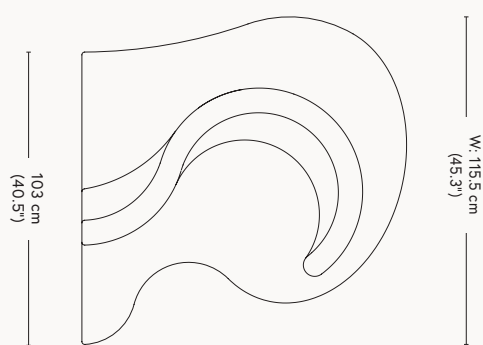

CLOVERLEAF SOFA 1969

FURNITURE

L: 114.5
cm (45.1")

Left Unit