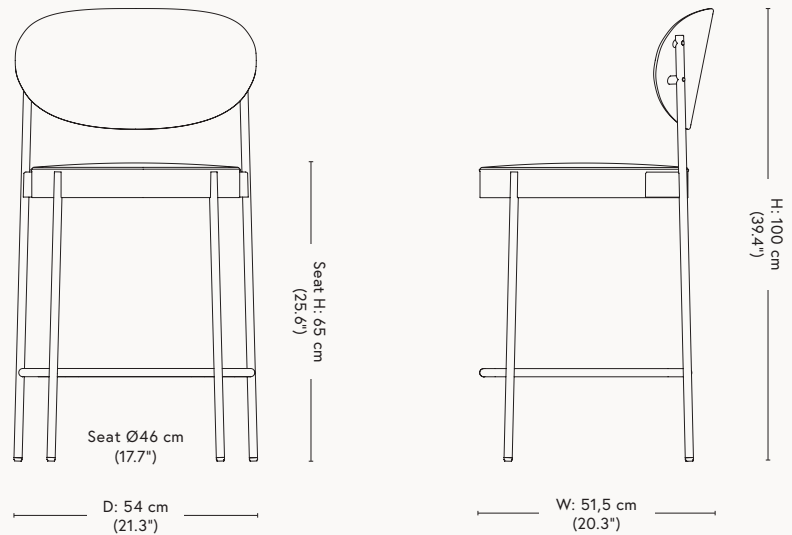

SERIES 430 COUNTER STOOL 65 1967

FURNITURE

Item no	Frame	Price gr.	Upholstery	Colli qty.	Lead time	Weight	PRICE excl. VAT (EUR)
137623	Black	F1	Linara, Remix	1 pc	6-8 weeks	9,0 kg	741
137624	Brass						1.161
137623	Black	F2	Canvas, Parotega, Re-wool	1 pc	6-8 weeks	9,0 kg	774
137624	Brass						1.193
137623	Black	F3	Divina, Divina MD, Divina Melange, Hallingdal,	1 pc	6-8 weeks	9,0 kg	806
137624	Brass		Steelcut Trio, Steelcut Quartet, Tonus				1.236
137623	Black	F4	Harald, Sunday, Vidar	1 pc	6-8 weeks	9,0 kg	838
137624	Brass						1.290
137623	Black	F5	Karakorum	1 pc	6-8 weeks	9,0 kg	860
137624	Brass						1.397
137623	Black	F6	Alpaca Alto, Argo, A Soft Place	1 pc	6-8 weeks	9,0 kg	989
137624	Brass						1.548
137623	Black	L1	Ultra	1 pc	6-8 weeks	9,0 kg	860
137624	Brass						1.397
137623	Black	L2	Envy, Savanne	1 pc	6-8 weeks	9,0 kg	989
137624	Brass						1.548
137623	Black	L3	Duet	1 pc	6-8 weeks	9,0 kg	1.032
137624	Brass						1.580
137623	Black	COM		1 pc	6-8 weeks	9,0 kg	741
137624	Brass						1.161
137623	Black	COL		1 pc	6-8 weeks	9,0 kg	860
137624	Brass						1.397

Material

FSC certified plywood. Elastic band webbing in the seat. HR foam (Cal 117) as standard. CMHR Foam (CRIB 5) upon request. Painted metal/plated brass frame. With felt gliders. Plastic gliders available upon request.

Test & Certifications

Contract standard