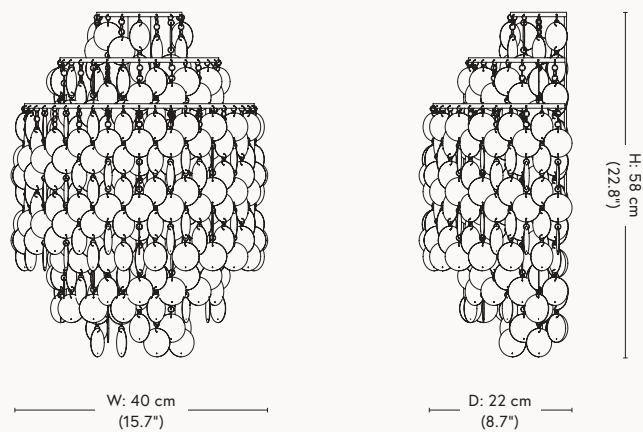

FUN WALL LAMP 1WM 1964

LIGHTING

Item no.	Frame	Cord	Colli qty.	Lead time	Weight	PRICE excl. VAT (EUR)
138685	Chrome	Transparent w. switch 220 cm (86.6")	1 pc	Stock item	3,5 kg	625

Material

Chrome plated metal frame, stainless steel rings and seashell discs.

Technical Information

E27 (220V) max. 60W
IP20. Bulb is not included

Test & Certifications

CE