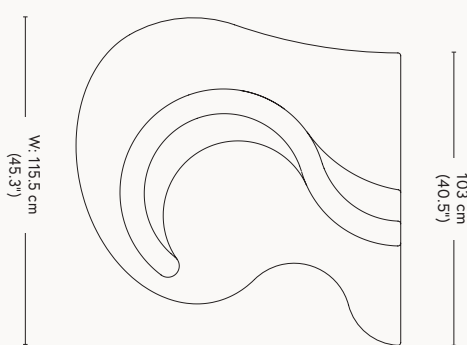

# CLOVERLEAF SOFA 1969

FURNITURE

L: 114.5  
cm (45.1")

Left Unit

L: 114.5  
cm (45.1")

Right Unit

D: 137 cm  
(53.9")

Middle Unit