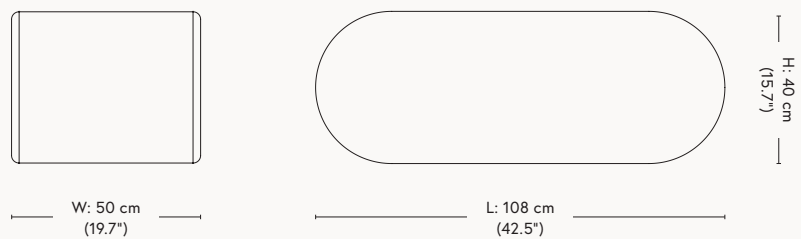

WELLE 5

1969

FURNITURE

Item no.	Price gr.	Upholstery	Colli qty.	Lead time	Weight	PRICE excl. VAT (EUR)
131402	F1	Linara, Remix	1 pc	6-8 weeks	10 kg	645
	F2	Canvas, Parotega, Re-wool	1 pc	6-8 weeks	10 kg	698
	F3	Divina, Divina MD, Divina Melange, Hallingdal, Steelcut Trio, Steelcut Quartet, Tonus	1 pc	6-8 weeks	10 kg	806
	F4	Vidar	1 pc	6-8 weeks	10 kg	913
	F5	Karakorum	1 pc	6-8 weeks	10 kg	1.075
	F6	Alpaca Alto, Argo, A Soft Place, Gentle	1 pc	6-8 weeks	10 kg	1.397
	COM		1 pc	6-8 weeks	10 kg	645

Material

Frame in FSC certified plywood. HR foam (Cal 117) as standard. CMHR foam (CRIB 5) upon request.

Test & Certifications

Contract standard