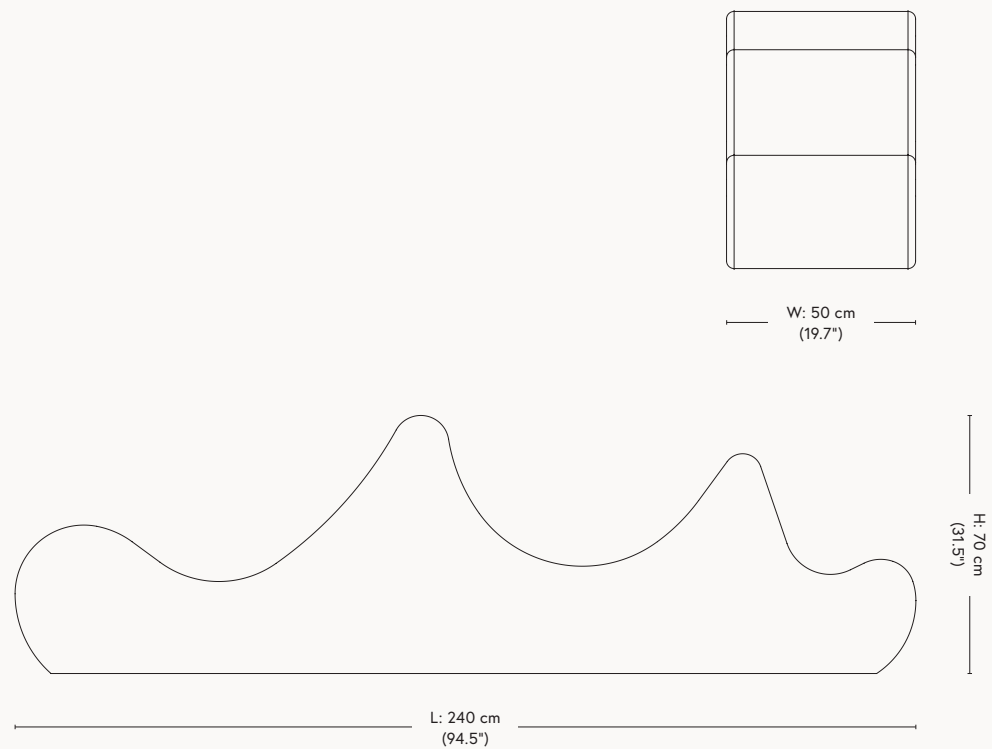

WELLE 3 1969

FURNITURE

Item no.	Price gr.	Upholstery	Colli qty.	Lead time	Weight	PRICE excl. VAT (EUR)
131400	F1	Linara, Remix	1 pc	6-8 weeks	25 kg	1.612
	F2	Canvas, Parotega, Re-wool	1 pc	6-8 weeks	25 kg	1.720
	F3	Divina, Divina MD, Divina Melange, Hallingdal, Steelcut Trio, Steelcut Quartet, Tonus	1 pc	6-8 weeks	25 kg	1.935
	F4	Vidar	1 pc	6-8 weeks	25 kg	2.258
	F5	Karakorum	1 pc	6-8 weeks	25 kg	2.580
	F6	Alpaca Alto, Argo, A Soft Place, Gentle	1 pc	6-8 weeks	25 kg	3.225
	COM		1 pc	6-8 weeks	25 kg	1.612

Material

Frame in FSC certified plywood. HR foam (Cal 117) as standard. CMHR foam (CRIB 5) upon request.

Test & Certifications

Contract standard