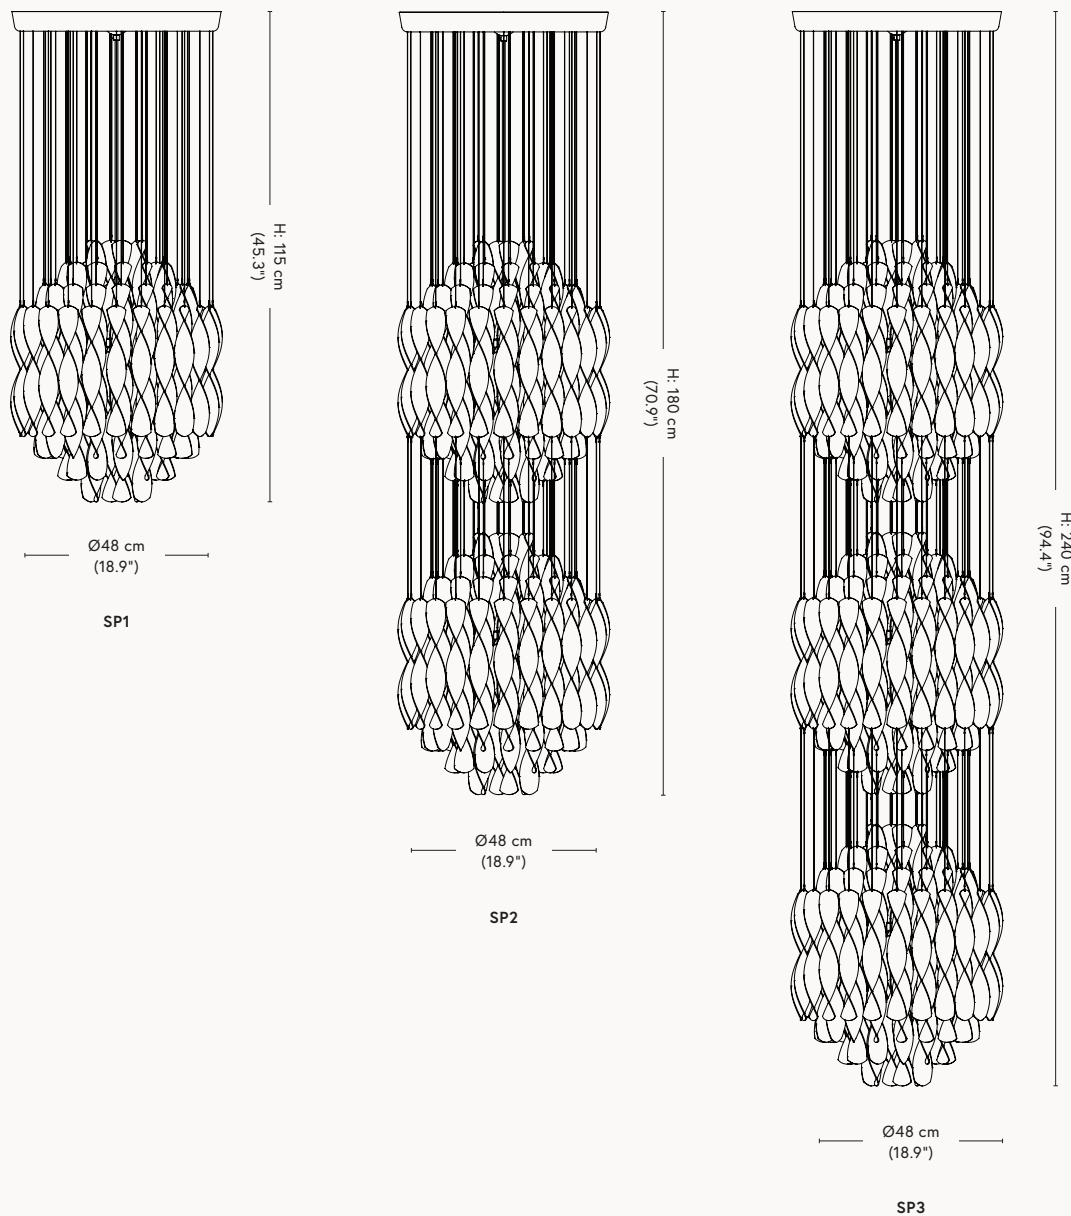

SPIRAL XL PENDANT SP1/SP2/SP3

1962

LIGHTING

Item no.	Product	Color	Cord	Colli qty.	Lead time	Weight	PRICE excl. VAT (EUR)
111648	SP1	Silver	Transparent PVC	1 pc	Stock item	10 kg	2.155
113267	SP1	Gold	Transparent PVC	1 pc	Stock item	10 kg	2.155
114517	SP2	Silver	Transparent PVC	1 pc	Stock item	12 kg	3.060
112588	SP2	Gold	Transparent PVC	1 pc	Stock item	12 kg	3.060
113269	SP3	Silver	Transparent PVC	1 pc	Stock item	14 kg	4.190
113009	SP3	Gold	Transparent PVC	1 pc	Stock item	14 kg	4.190

Material

Cast ABS plastic silver/gold plated spirals, stainless steel rings. Chrome plated/gilded metal canopy included.

Technical Information

SP1: 1 x E27 (220V) max. 60W
SP2: 2 x E27 (220V) max. 60W
SP3: 3 x E27 (220V) max. 60W
IP20. Bulb is not included.

Test & Certifications

CE