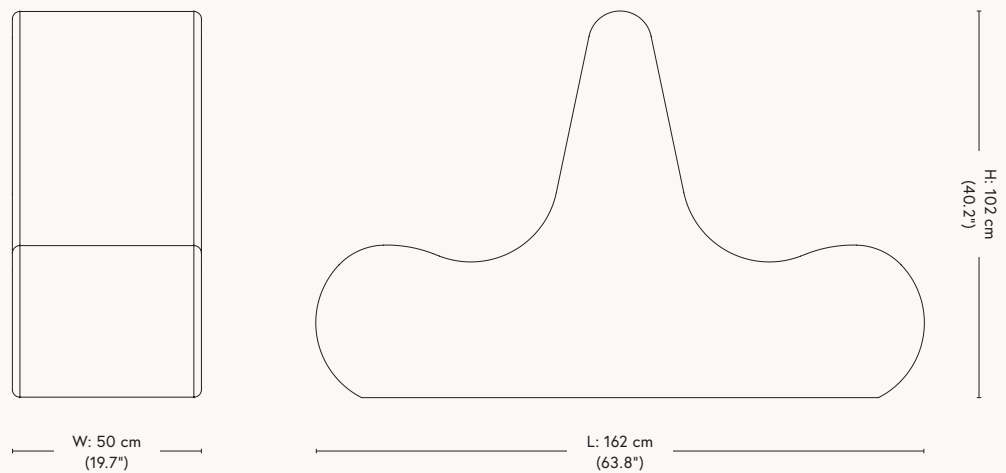

WELLE 1

1969

FURNITURE

Item no.	Price gr.	Upholstery	Colli qty.	Lead time	Weight	PRICE excl. VAT (EUR)
131398	F1	Linara, Remix	1 pc	6-8 weeks	25 kg	1.397
	F2	Canvas, Parotega, Re-wool	1 pc	6-8 weeks	25 kg	1.505
	F3	Divina, Divina MD, Divina Melange, Hallingdal, Steelcut Trio, Steelcut Quartet, Tonus	1 pc	6-8 weeks	25 kg	1.666
	F4	Vidar	1 pc	6-8 weeks	25 kg	1.827
	F5	Karakorum	1 pc	6-8 weeks	25 kg	2.042
	F6	Alpaca Alto, Argo, A Soft Place, Gentle	1 pc	6-8 weeks	25 kg	2.580
	COM		1 pc	6-8 weeks	25 kg	1.397

Material

Frame in FSC certified plywood. HR foam (Cal 117) as standard. CMHR foam (CRIB 5) upon request.

Test & Certifications

Contract standard