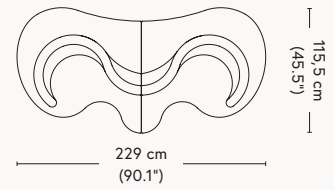

2 UNITS
Seat capacity min. 3