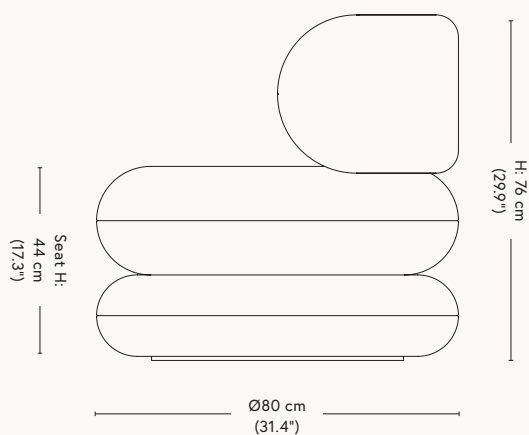

EASY CHAIR 1963

FURNITURE

Item no.	Price gr.	Upholstery	Colli qty.	Lead time	Weight	PRICE excl. VAT (EUR)
140058	F1	Linara, Remix	1 pc	6 weeks	41 kg	1.935
	F2	Canvas, Re-wool	1 pc	6 weeks	41 kg	2.150
	F3	Divina, Divina MD, Divina Melange, Hallingdal, Steelcut Trio, Steelcut Quartet, Tonus	1 pc	6 weeks	41 kg	2.365
	F4	Vidar	1 pc	6 weeks	41 kg	2.580
	F5	Karakorum	1 pc	6 weeks	41 kg	3.010
	F6	Alpaca Alto, Argo, A Soft Place, Gentle	1 pc	6 weeks	41 kg	3.655
	COM		1 pc	6 weeks	41 kg	1.935

Material

FSC & TSCA certified plywood, MDP and MDF.
HR foam (Cal117) as standard CMHR foam (CRIP5)
upon request.

Test & Certifications

Contract standard