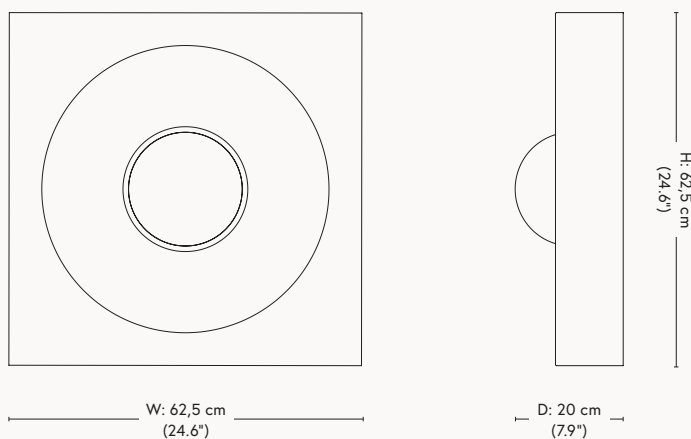

SPIEGEL WALL/CEILING LAMP

1969

LIGHTING

Item no.	Colour	Cord	Colli qty.	Lead time	Weight	PRICE excl. VAT (EUR)
125207	Brushed Aluminium	Black fabric w. switch 250 cm (98")	1 pc	Stock item	4,6 kg	1.360

Material
Brushed aluminum

Technical Information
E14 (220V) max. 25W
IP20. Bulb is not included

Test & Certifications
CE