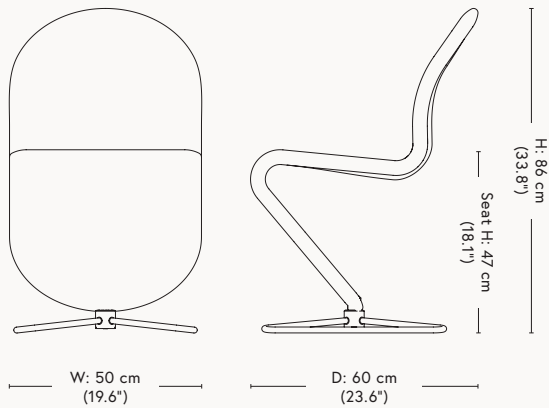

SYSTEM 1-2-3 DINING CHAIR STANDARD 1973

FURNITURE

Butterfly base