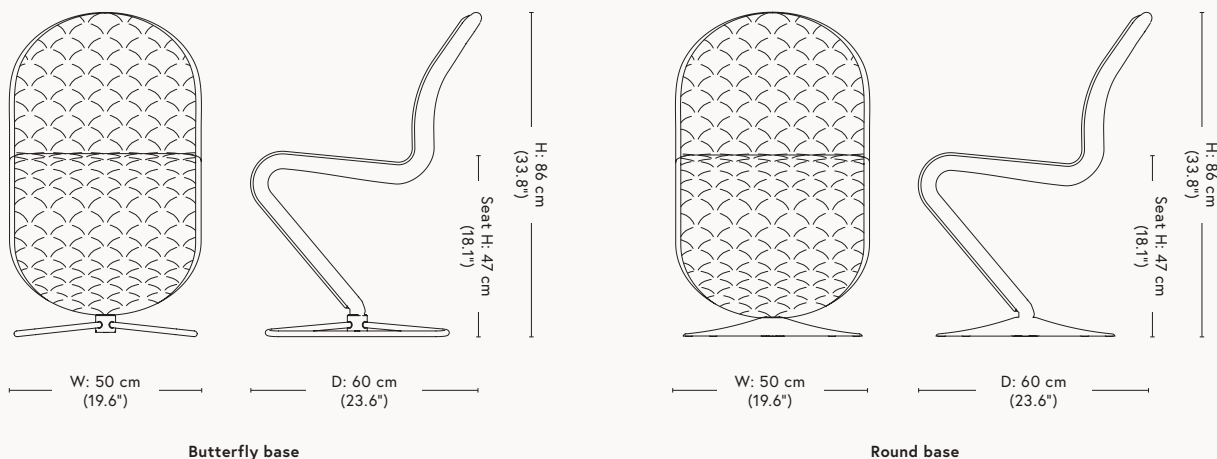

SYSTEM 1-2-3 DINING CHAIR DELUXE 1973

FURNITURE

Item no	Base	Price gr.	Upholstery	Colli qty.	Lead time	Weight	PRICE excl. VAT (EUR)
131389	Butterfly	F1	Linara, Remix	1 pc	6-8 weeks	13,5 kg	1.397
131390	Round						1.397
131389	Butterfly	F2	Canvas, Parotega, Re-wool	1 pc	6-8 weeks	13,5 kg	1.505
131390	Round						1.505
131389	Butterfly	F3	Divina, Divina MD, Divina Melange, Hallingdal, Steelcut Trio, Steelcut Quartet, Tonus	1 pc	6-8 weeks	13,5 kg	1.612
131390	Round						1.612
131389	Butterfly	F4	Harald, Vidar	1 pc	6-8 weeks	13,5 kg	1.827
131390	Round						1.827
131389	Butterfly	F5	Karakorum	1 pc	6-8 weeks	13,5 kg	1.935
131390	Round						1.935
131389	Butterfly	F6	Alpaca Alto, Argo, A Soft Place	1 pc	6-8 weeks	13,5 kg	2.365
131390	Round						2.365
131389	Butterfly	L1	Ultra	1 pc	6-8 weeks	13,5 kg	1.935
131390	Round						1.935
131389	Butterfly	L2	Envy, Savanne	1 pc	6-8 weeks	13,5 kg	2.365
131390	Round						2.365
131389	Butterfly	L3	Duet	1 pc	6-8 weeks	13,5 kg	2.473
131390	Round						2.473
131389	Butterfly	COM		1 pc	6-8 weeks	13,5 kg	1.397
131390	Round						1.397
131389	Butterfly	COL		1 pc	6-8 weeks	13,5 kg	1.935
131390	Round						1.935
Item no.	Add on						
118140	Felt for System 1-2-3 Round base			1 pc	Stock item		10

Material

Steel frame. HR foam (Cal 117) as standard CMHR Foam (CRIB 5) upon request. Chrome plated butterfly base/ Brushed aluminum round base.

Test & Certifications

Contract standard