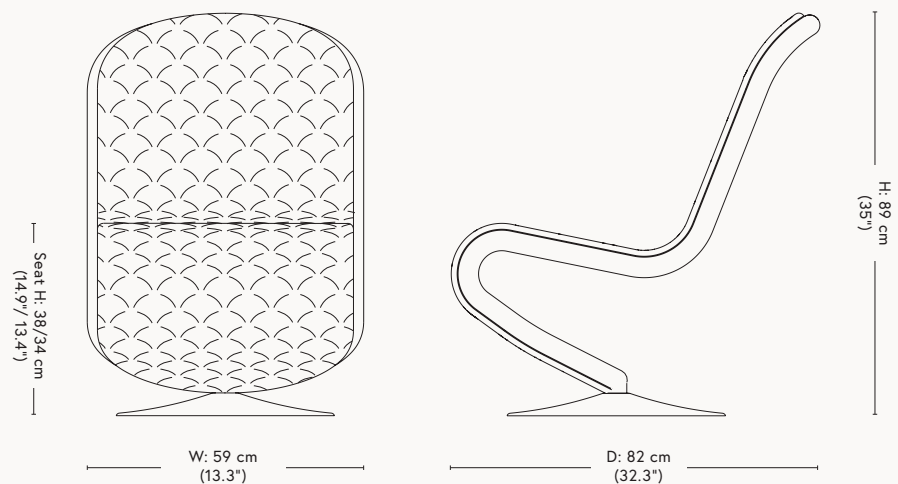

SYSTEM 1-2-3 LOUNGE CHAIR DELUXE 1973

FURNITURE

Item no.	Price gr.	Upholstery	Colli qty.	Lead time	Weight	PRICE excl. VAT (EUR)
131394	F1	Linara, Remix	1 pc	6-8 weeks	16,5 kg	1.612
	F2	Canvas, Parotega, Re-wool	1 pc	6-8 weeks	16,5 kg	1.827
	F3	Divina, Divina MD, Divina Melange, Hallingdal Steelcut Trio, Steelcut Quartet, Tonus	1 pc	6-8 weeks	16,5 kg	2.042
	F4	Harald, Vidar	1 pc	6-8 weeks	16,5 kg	2.258
	F5	Karakorum	1 pc	6-8 weeks	16,5 kg	2.473
	F6	Alpaca Alto, Argo, A Soft Place	1 pc	6-8 weeks	16,5 kg	3.118
	L1	Ultra	1 pc	6-8 weeks	16,5 kg	2.473
	L2	Envy, Savanne	1 pc	6-8 weeks	16,5 kg	3.118
	L3	Duet	1 pc	6-8 weeks	16,5 kg	3.333
	COM		1 pc	6-8 weeks	16,5 kg	1.612
	COL		1 pc	6-8 weeks	16,5 kg	2.473

Item no.	Add on	Colli qty.	Lead time	Weight	PRICE excl. VAT (EUR)
118140	Felt for System 1-2-3 Round base	1 pc	Stock item		10

Material

Steel frame. HR foam (Cal 117) as standard CMHR
Foam (CRIB 5) upon request. Brushed aluminum base.

Test & Certifications

Contract standard