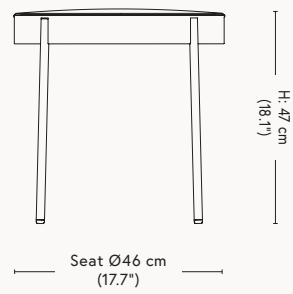

SERIES 430 STOOL 1967

FURNITURE