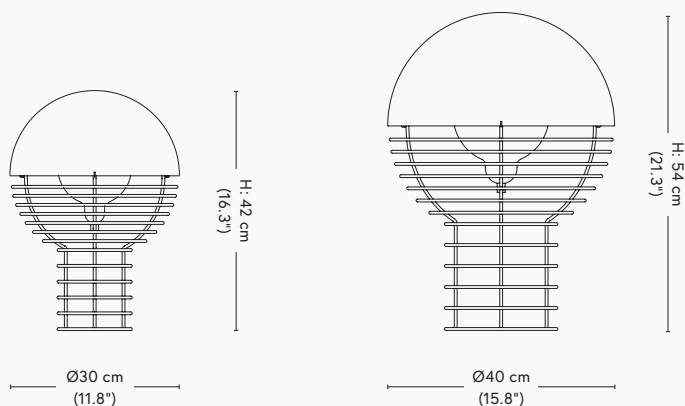

# WIRE TABLE LAMP 1972

LIGHTING

Item no.	Colour	Size	Cord	Colli qty.	Lead time	Weight	PRICE excl. VAT (EUR)
101206	Chrome/White	Ø30 cm (11.8")	Transparent w. switch 220 cm (86.6")	1 pc	Stock item	3,0 kg	455
133823	Chrome/Yellow	Ø30 cm (11.8")	Transparent w. switch 220 cm (86.6")	1 pc	Stock item	3,0 kg	455
133824	Chrome/Red	Ø30 cm (11.8")	Transparent w. switch 220 cm (86.6")	1 pc	Stock item	3,0 kg	455
133825	Chrome/Orange	Ø30 cm (11.8")	Transparent w. switch 220 cm (86.6")	1 pc	Stock item	3,0 kg	455
101330	Chrome/White	Ø40 cm (15.8")	Transparent w. switch 220 cm (86.6")	1 pc	Stock item	4,0 kg	570
136011	Chrome/Orange	Ø40 cm (15.8")	Transparent w. switch 220 cm (86.6")	1 pc	Stock item	4,0 kg	570