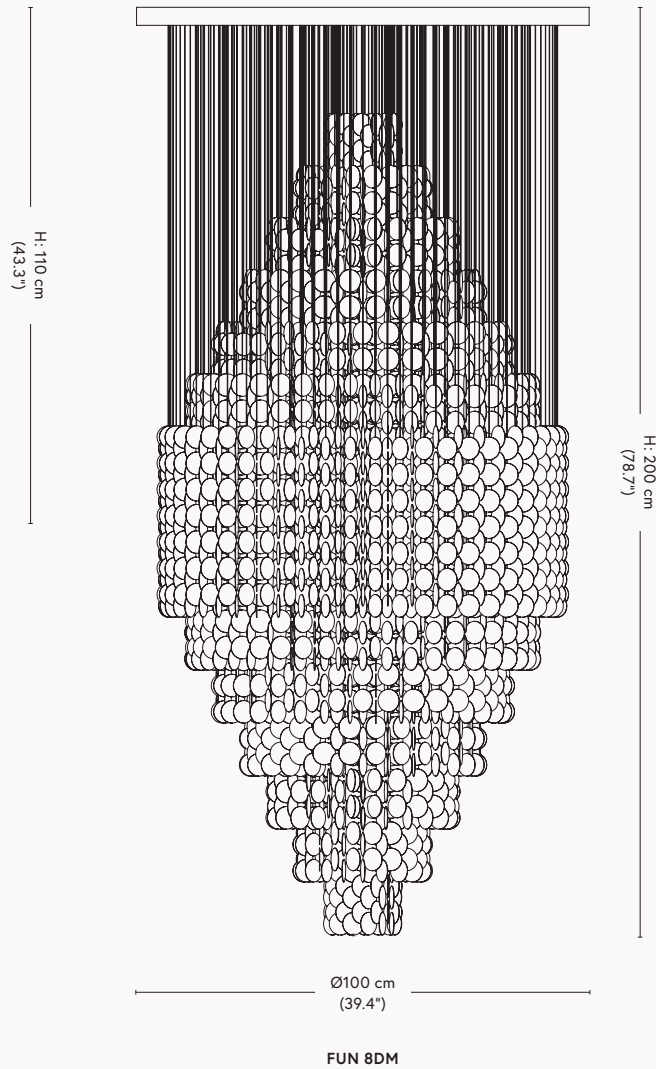

FUN XL PENDANT 1964

LIGHTING

Item no.	Product	Cord	Colli qty.	Lead time	Weight	PRICE excl. VAT (EUR)
111597	FUN 7DM	Transparent PVC	1 pc	Stock item	50 kg	7.930
113819	FUN 8DM	Transparent PVC	1 pc	Stock item	60 kg	15.855

Material

Chrome plated metal frame, stainless steel rings and seashell discs. Ceiling plate in white lacquered MDF.

Technical Information

7DM: 1 x E27 (220V) max. 60W
8DM: 3 x E27 (220V) max. 60W
IP20. Bulb is not included.

Test & Certifications

CE