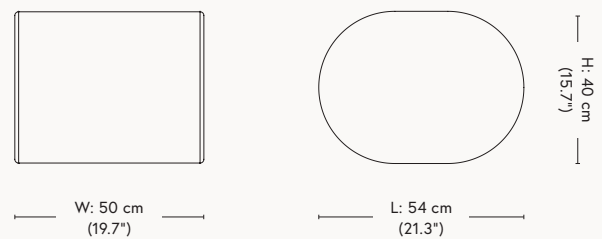

WELLE 6 1969

FURNITURE

Item no.	Price gr.	Upholstery	Colli qty.	Lead time	Weight	PRICE excl. VAT (EUR)
131403	F1	Linara, Remix	1 pc	6-8 weeks	6 kg	430
	F2	Canvas, Parotega, Re-wool	1 pc	6-8 weeks	6 kg	451
	F3	Divina, Divina MD, Divina Melange, Hallingdal, Steelcut Trio, Steelcut Quartet, Tonus	1 pc	6-8 weeks	6 kg	537
	F4	Vidar	1 pc	6-8 weeks	6 kg	645
	F5	Karakorum	1 pc	6-8 weeks	6 kg	752
	F6	Alpaca Alto, Argo, A Soft Place, Gentle	1 pc	6-8 weeks	6 kg	1.021
	COM		1 pc	6-8 weeks	6 kg	430

Material

Frame in FSC certified plywood. HR foam (Cal 117) as standard. CMHR foam (CRIB 5) upon request.

Test & Certifications

Contract standard