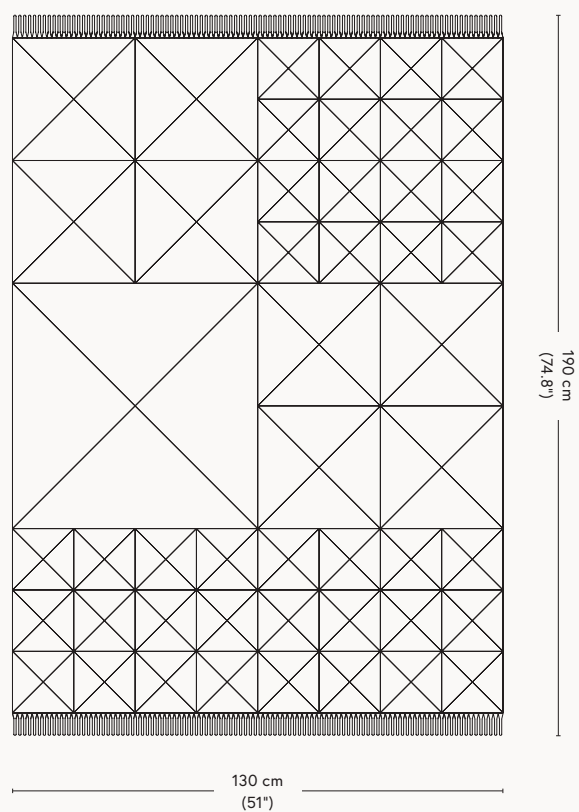

MIRROR THROW 1965

OBJECTS

Item no.	Colour	Colli qty.	Lead time	Weight	PRICE excl. VAT (EUR)
116950	Black	1 pc	Stock item	0,5 kg	230
116951	Blue	1 pc	Stock item	0,5 kg	230
116952	Yellow	1 pc	Stock item	0,5 kg	230
116953	Orange	1 pc	Stock item	0,5 kg	230
124880	Sand	1 pc	Stock item	0,5 kg	230
124881	Dark Green	1 pc	Stock item	0,5 kg	230

Material
100% wool.