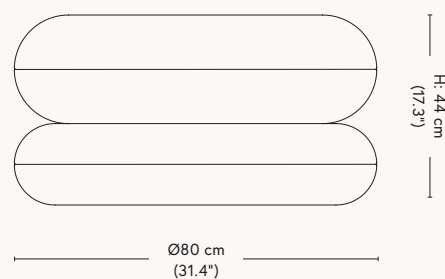

EASY POUF 1963

FURNITURE

Item no.	Price gr.	Upholstery	Colli qty.	Lead time	Weight	PRICE excl. VAT (EUR)
131397	F1	Linara, Remix	1 pc	6 weeks	20 kg	1.397
	F2	Canvas, Re-wool	1 pc	6 weeks	20 kg	1.612
	F3	Divina, Divina MD, Divina Melange, Hallingdal, Steelcut Trio, Steelcut Quartet, Tonus	1 pc	6 weeks	20 kg	1.827
	F4	Vidar	1 pc	6 weeks	20 kg	1.935
	F5	Karakorum	1 pc	6 weeks	20 kg	2.365
	F6	Alpaca Alto, Argo, A Soft Place, Gentle	1 pc	6 weeks	20 kg	2.688
	COM		1 pc	6 weeks	20 kg	1.397

Material

FSC & TSCA certified plywood, MDP and MDF.
HR foam (Cal117) as standard CMHR foam (CRIP5)
upon request.

Test & Certifications

Contract standard