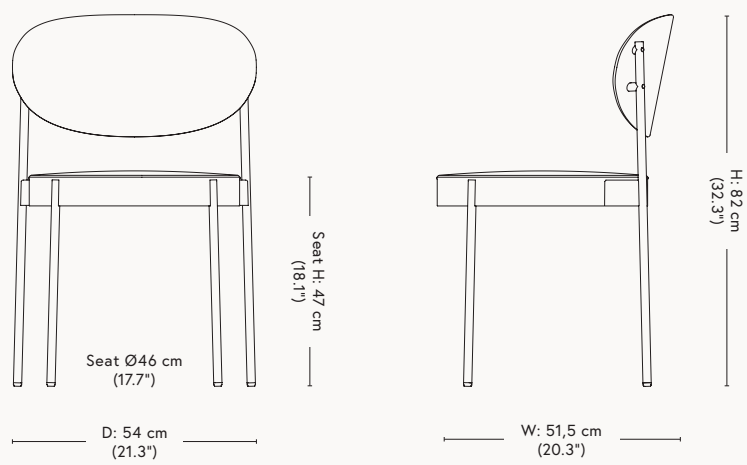

SERIES 430 CHAIR 1967

FURNITURE