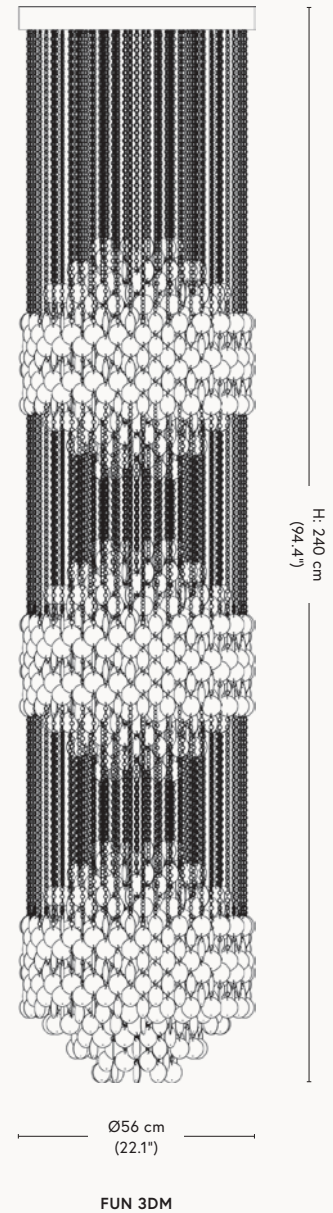

FUN XL PENDANT 1964

LIGHTING

Item no.	Product	Cord	Colli qty.	Lead time	Weight	PRICE excl. VAT (EUR)
114518	FUN 4DM	Transparent PVC	1 pc	Stock item	11 kg	3.400
110905	FUN 5DM	Transparent PVC	1 pc	Stock item	16 kg	4.530
112752	FUN 3DM	Transparent PVC	1 pc	Stock item	18 kg	6.685

Material

Chrome plated metal frame, stainless steel rings and seashell discs. Ceiling plate in white lacquered MDF.

Technical Information

4DM: 1 x E27 (220V) max. 60W
5DM: 2 x E27 (220V) max. 60W
3DM: 3 x E27 (220V) max. 60W
IP20. Bulb is not included.

Test & Certifications

CE