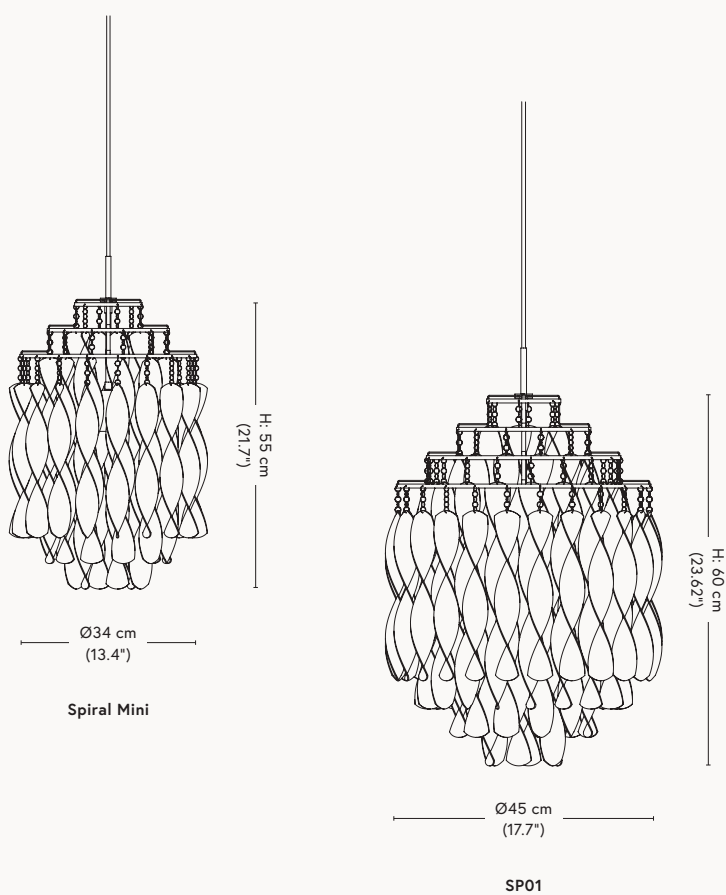

SPIRAL PENDANT MINI/SP01 1962

LIGHTING

Item no.	Product	Color	Cord	Colli qty.	Lead time	Weight	PRICE excl. VAT (EUR)
111309	Spiral Mini	Silver	Black fabric 240 cm (94.5")	1 pc	Stock item	2,8 kg	795
114512	SP01	Silver	Black fabric 400 cm (157.5")	1 pc	Stock item	6,0 kg	1.236
113822	SP01	Gold	Black fabric 400 cm (157.5")	1 pc	Stock item	6,0 kg	1.236

Material

Cast ABS plastic silver/gold plated spirals, stainless steel rings. Chrome plated/gilded metal canopy included.

Technical Information

E27 (220V) max. 60W
IP20. Bulb is not included.

Test & Certifications

CE