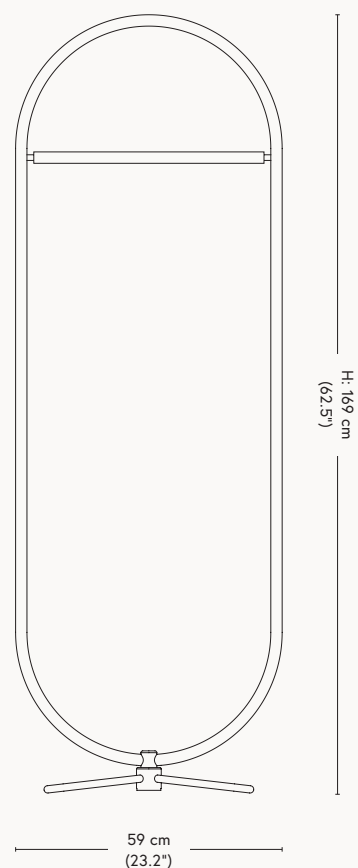

SYSTEM I-2-3 RACK 1973

FURNITURE

Item no.	Product	Base	Colli qty.	Lead time	Weight	PRICE excl. VAT (EUR)
118064	System 1-2-3 Rack	Butterfly	1 pc	Stock item	10 kg	510

Material
Chrome plated steel.