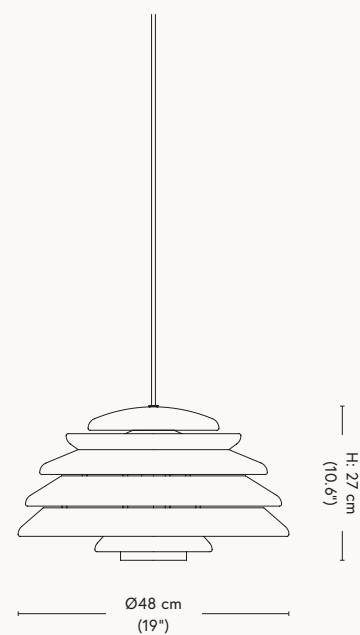

HIVE PENDANT 1980

LIGHTING

Item no.	Colour	Cord	Colli qty.	Lead time	Weight	PRICE excl. VAT (EUR)
100218	Yellow	Black fabric 300 cm (118")	1 pc	Stock item	3,7 kg	795
100220	Polished Aluminium	Black fabric 300 cm (118")	1 pc	Stock item	3,7 kg	1.080

Material

Polished or powder coated aluminium.
Ceiling canopy in same colour/finish as lamp.

Technical Information

E27 (220V) max. 60W
IP20. Bulb is not included

Test & Certifications

CE