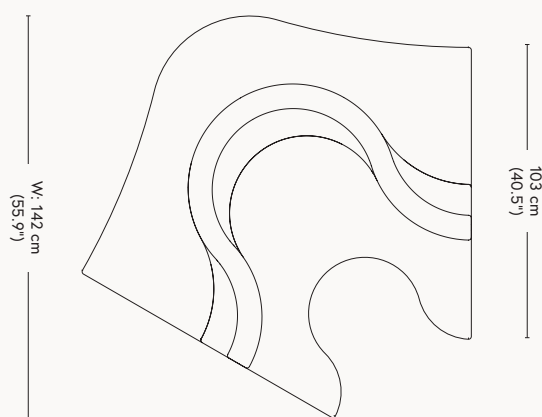

# CLOVERLEAF SOFA 1969

FURNITURE

L: 114.5  
cm (45.1")

Left Unit

L: 114.5  
cm (45.1")

Right Unit

D: 137 cm  
(53.9")

Middle Unit