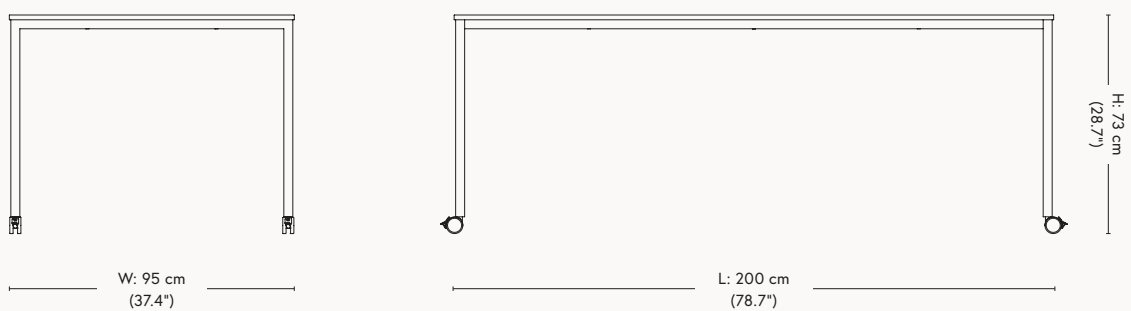

PANTON MOVE TABLE 1972

FURNITURE

Item no.	Colour	Colli qty.	Lead time	Weight	PRICE excl. VAT (EUR)
116912	Black	1 pc	Stock item	45 kg	1.815
116913	White	1 pc	Stock item	45 kg	1.815

Material

Frame in powder coated square steel tube, MDF table top with Fenix nanotech laminate, mounted with lockable TENTE black wheels.