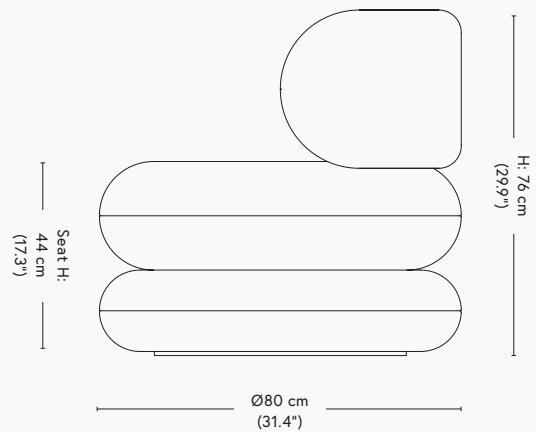

EASY CHAIR WITH SWIVEL 1963

FURNITURE

Item no.	Price gr.	Upholstery	Colli qty.	Lead time	Weight	PRICE excl. VAT (EUR)
139987	F1	Linara, Remix	1 pc	6 weeks	41 kg	2.042
	F2	Canvas, Re-wool	1 pc	6 weeks	41 kg	2.258
	F3	Divina, Divina MD, Divina Melange, Hallingdal, Steelcut Trio, Steelcut Quartet, Tonus	1 pc	6 weeks	41 kg	2.473
	F4	Vidar	1 pc	6 weeks	41 kg	2.688
	F5	Karakorum	1 pc	6 weeks	41 kg	3.118
	F6	Alpaca Alto, Argo, A Soft Place, Gentle	1 pc	6 weeks	41 kg	3.763
	COM		1 pc	6 weeks	41 kg	2.042

Material

FSC & TSCA certified plywood, MDP and MDF.
HR foam (Cal117) as standard CMHR foam (CRIP5)
upon request.

Test & Certifications

Contract standard