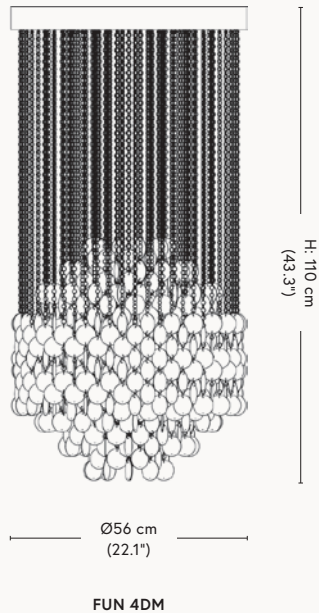

FUN XL PENDANT 1964

LIGHTING

Item no.	Product	Cord	Colli qty.	Lead time	Weight	PRICE excl. VAT (EUR)
114518	FUN 4DM	Transparent PVC	1 pc	Stock item	11 kg	3.400
110905	FUN 5DM	Transparent PVC	1 pc	Stock item	16 kg	4.530
112752	FUN 3DM	Transparent PVC	1 pc	Stock item	18 kg	6.685

Material

Chrome plated metal frame, stainless steel rings and seashell discs. Ceiling plate in white lacquered MDF.

Technical Information

4DM: 1 x E27 (220V) max. 60W
5DM: 2 x E27 (220V) max. 60W
3DM: 3 x E27 (220V) max. 60W
IP20. Bulb is not included.

Test & Certifications

CE