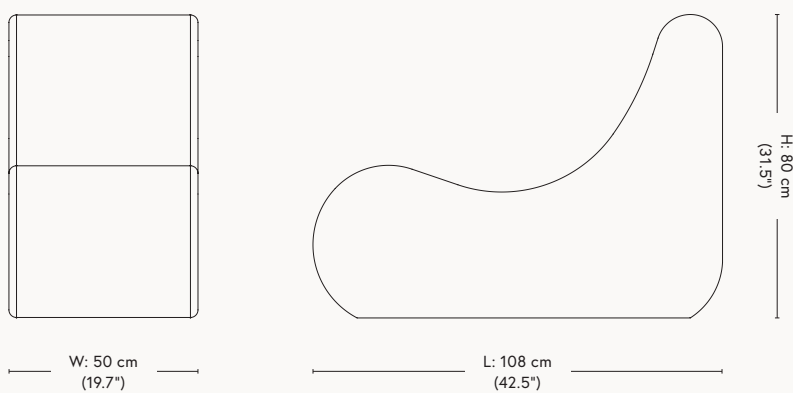

WELLE 2 1969

FURNITURE

Item no.	Price gr.	Upholstery	Colli qty.	Lead time	Weight	PRICE excl. VAT (EUR)
131399	F1	Linara, Remix	1 pc	6-8 weeks	15 kg	806
	F2	Canvas, Parotega, Re-wool	1 pc	6-8 weeks	15 kg	860
	F3	Divina, Divina MD, Divina Melange, Hallingdal, Steelcut Trio, Steelcut Quartet, Tonus	1 pc	6-8 weeks	15 kg	967
	F4	Vidar	1 pc	6-8 weeks	15 kg	1.128
	F5	Karakorum	1 pc	6-8 weeks	15 kg	1.290
	F6	Alpaca Alto, Argo, A Soft Place, Gentle	1 pc	6-8 weeks	15 kg	1.720
	COM		1 pc	6-8 weeks	15 kg	806

Material

Frame in FSC certified plywood. HR foam (Cal 117) as standard. CMHR foam (CRIB 5) upon request.

Test & Certifications

Contract standard