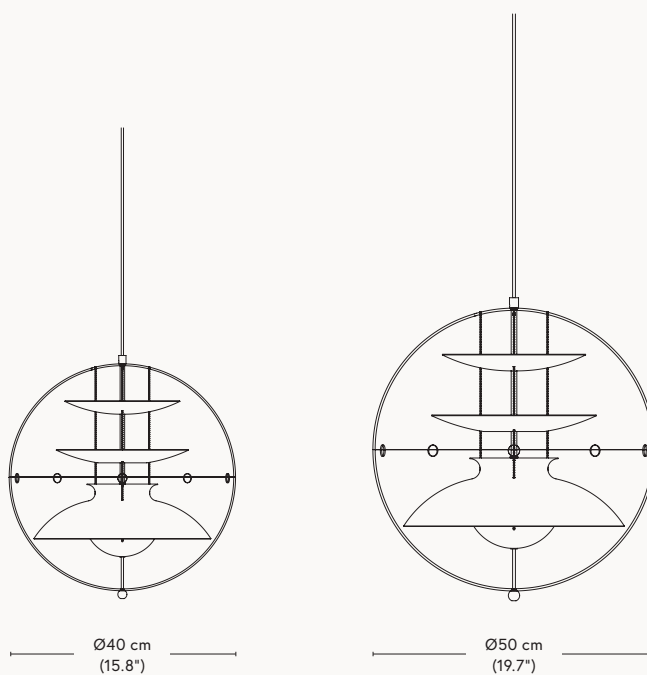

PANTO PENDANT 1977

LIGHTING

Item no.	Size	Cord	Colli qty.	Lead time	Weight	PRICE excl. VAT (EUR)
100114	Ø40 cm (15.8")	White fabric 400 cm (157.5")	1 pc	Stock item	4,0 kg	1.250
100100	Ø50 cm (19.7")	White fabric 400 cm (157.5")	1 pc	Stock item	9,0 kg	1.530

Material

Acrylic outer sphere, refelctors in lacquered aluminum suspended in steel chains. Ceiling canopy in white lacquered metal.

Technical Information

Ø40: E14 (220V) max. 60W
Ø50: E27 (220V) max. 60W
IP20. Bulb is not included.

Test & Certifications

CE