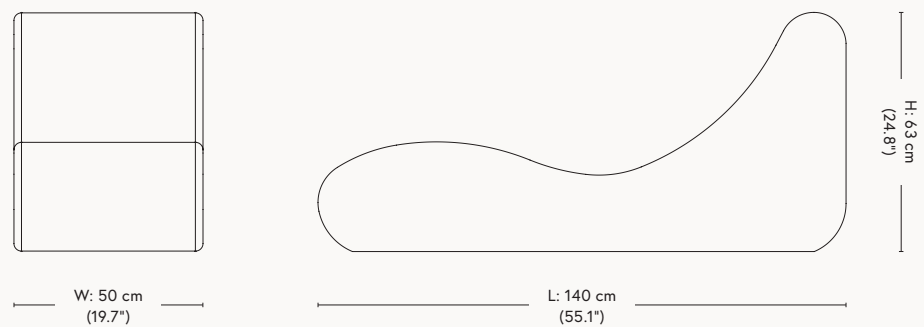

WELLE 4 1969

FURNITURE

Item no.	Price gr.	Upholstery	Colli qty.	Lead time	Weight	PRICE excl. VAT (EUR)
131401	F1	Linara, Remix	1 pc	6-8 weeks	15 kg	860
	F2	Canvas, Parotega, Re-wool	1 pc	6-8 weeks	15 kg	913
	F3	Divina, Divina MD, Divina Melange, Hallingdal, Steelcut Trio, Steelcut Quartet, Tonus	1 pc	6-8 weeks	15 kg	1.021
	F4	Vidar	1 pc	6-8 weeks	15 kg	1.182
	F5	Karakorum	1 pc	6-8 weeks	15 kg	1.344
	F6	Alpaca Alto, Argo, A Soft Place, Gentle	1 pc	6-8 weeks	15 kg	1.827
	COM		1 pc	6-8 weeks	15 kg	860

Material

Frame in FSC certified plywood. HR foam (Cal 117) as standard. CMHR foam (CRIB 5) upon request.

Test & Certifications

Contract standard