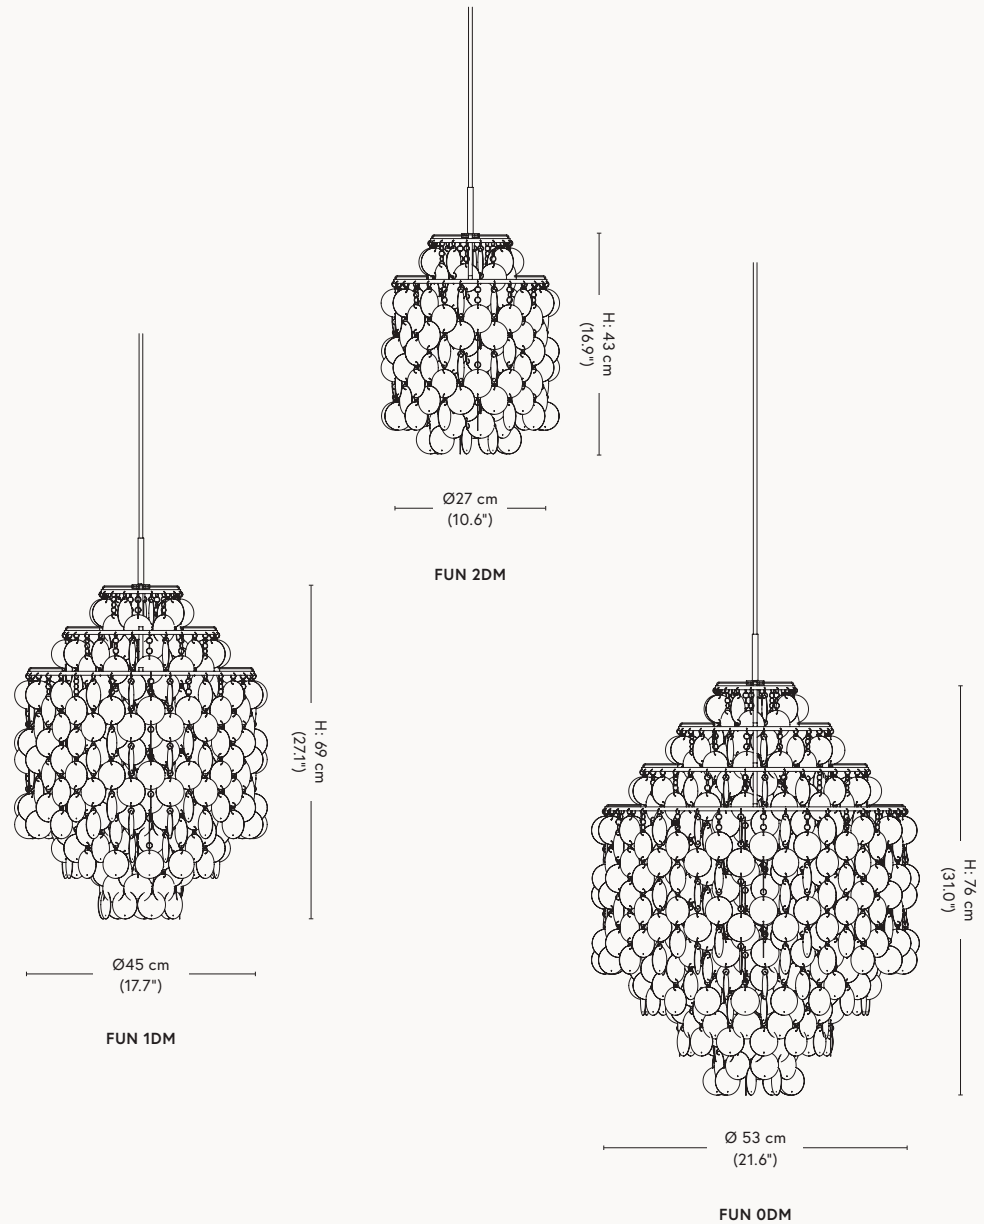

FUN PENDANT 2DM/1DM/0DM 1964

LIGHTING

Item no.	Product	Cord	Colli qty.	Lead time	Weight	PRICE excl. VAT (EUR)
113831	FUN 2DM	Black fabric 400 cm (157.5")	1 pc	Stock item	2,5 kg	570
138682	FUN 1DM	Black fabric 400 cm (157.5")	1 pc	Stock item	4,0 kg	850
113263	FUN 0DM	Black fabric 400 cm (157.5")	1 pc	Stock item	5,5 kg	1.360

Material

Chrome plated metal frame, stainless steel rings and seashell discs. Chrome ceiling canopy.

Technical Information

E27 (220V) max. 60W
IP20. Bulb is not included.

Test & Certifications

CE