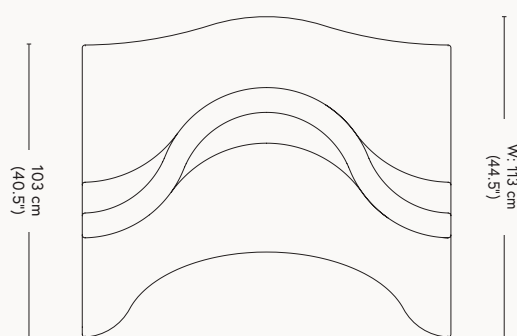

# CLOVERLEAF SOFA 1969

FURNITURE

L: 114.5  
cm (45.1")

Left Unit

L: 114.5  
cm (45.1")

Right Unit

D: 137 cm  
(53.9")

Middle Unit