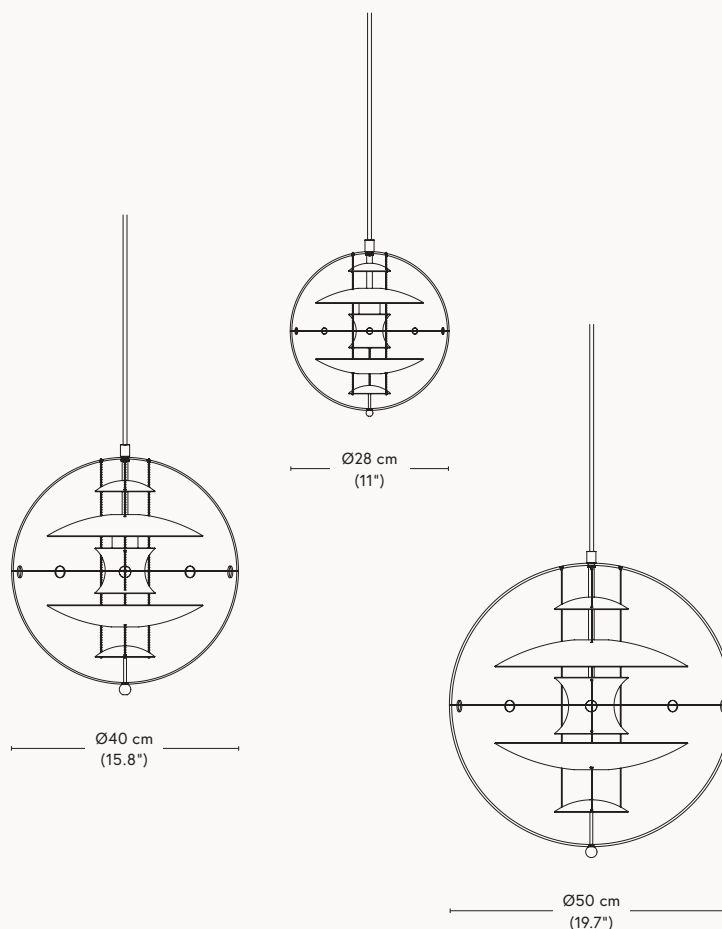

VP GLOBE PENDANT 1969

LIGHTING

Item no.	Colour	Size	Cord	Colli qty.	Lead time	Weight	PRICE excl. VAT (EUR)
130799	Chrome/Red/Blue	Ø28 cm (11")	Black fabric 400 cm (157.5")	1 pc	Stock item	1,8 kg	591
100072	Chrome/Red/Blue	Ø40 cm (15.8")	Black fabric 400 cm (157.5")	1 pc	Stock item	4,5 kg	1.250
100001	Chrome/Red/Blue	Ø50 cm (19.7")	Black fabric 400 cm (157.5")	1 pc	Stock item	7,3 kg	1.530
100143	Coloured Glass/Red/Blue	Ø40 cm (15.8")	Black fabric 400 cm (157.5")	1 pc	Stock item	4,5 kg	1.420
129033	Brushed Alu/Orange	Ø40 cm (15.8")	Black fabric 400 cm (157.5")	1 pc	Stock item	4,5 kg	1.475

Chrome ceiling canopy included

100133	Opal Glass/White	Ø40 cm (15.8")	White fabric 400 cm (157.5")	1 pc	Stock item	4,5 kg	1.420
100127	Opal Glass/White	Ø50 cm (19.7")	White fabric 400 cm (157.5")	1 pc	Stock item	8,3 kg	1.755

White ceiling canopy included

100138	Brass/Red/Blue	Ø40 cm (15.8")	Black fabric 400 cm (157.5")	1 pc	Stock item	4,5 kg	1.530

Brass ceiling canopy included

Material

Acrylic outer sphere, reflectors in polished aluminum/ opal glass/ painted aluminum/ brass plated aluminum/ coloured glass & polished aluminum, suspended in steel chains. Ceiling canopy in chrome/brass pleated or painted metal.

Technical Information

Ø28: G9 (220V) max. 60W
Ø40: E14 (220V) max. 60W
Ø50: E27 (220V) max. 60W
IP20. Bulb is not included.

Test & Certifications

CE