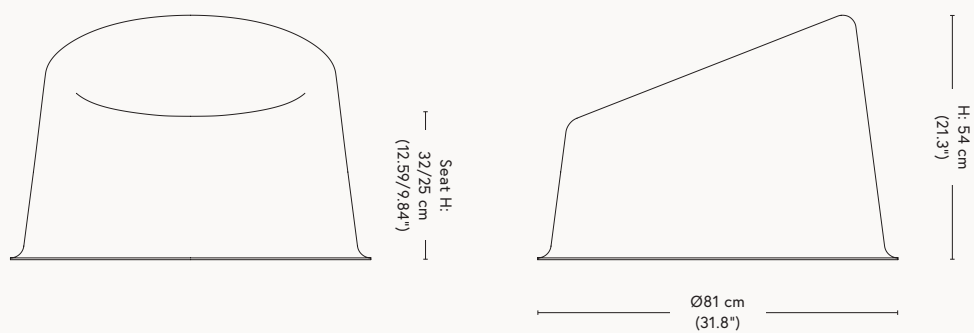

PANTO POP 1969

FURNITURE

Item no.	Colour	Colli qty.	Lead time	Weight	PRICE excl. VAT (EUR)
115772	White	1 pc	Stock item	4,76 kg	150
124911	Dark Green	1 pc	Stock item	4,76 kg	150
124912	Yellow	1 pc	Stock item	4,76 kg	150
124913	Grey	1 pc	Stock item	4,76 kg	150

Material
Polypropylene.