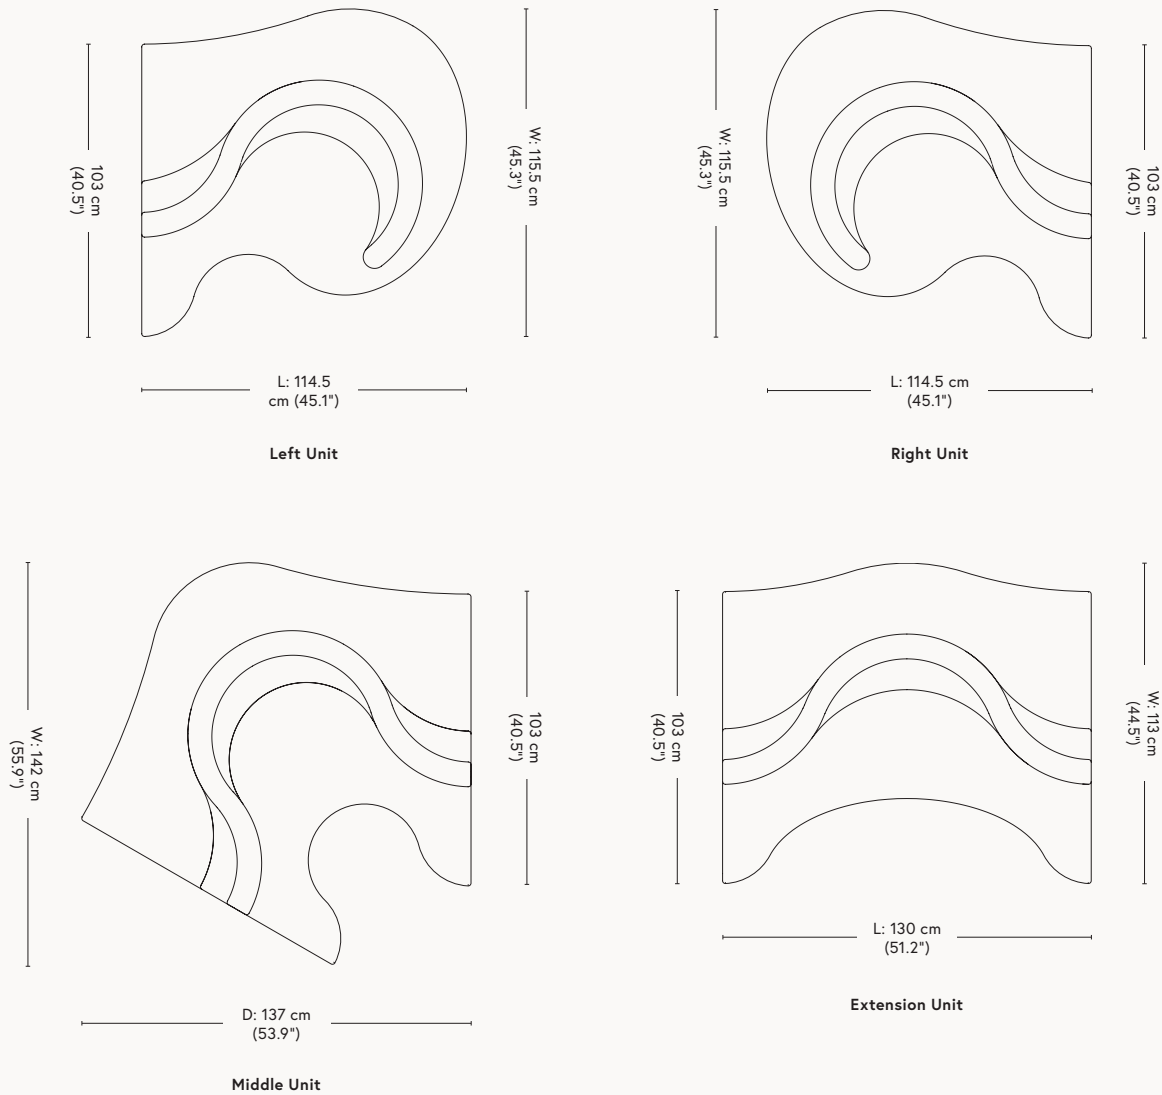

# CLOVERLEAF SOFA IN/OUTDOOR 1969

FURNITURE

H: 80 cm (31.5") / Seat height: 40 cm (15.7")

Item no.	Product	Colli qty.	Lead time	Weight	PRICE excl. VAT (EUR)
134818	Right unit	1 pc	4-6 weeks	40 kg	2.200
134819	Left unit	1 pc	4-6 weeks	40 kg	2.200
134820	Middle Unit	1 pc	4-6 weeks	51 kg	3.095
134821	Extension Unit	1 pc	4-6 weeks	47 kg	3.095