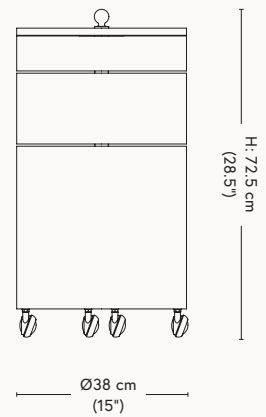

BARBOY 1963

FURNITURE

Item no.	Colour	Colli qty.	Lead time	Weight	PRICE excl. VAT (EUR)
130581	Black	1 pc	Stock item	20 kg	850
130582	White	1 pc	Stock item	20 kg	850
130583	Blue	1 pc	Stock item	20 kg	850
130584	Orange	1 pc	Stock item	20 kg	850
130585	Mushroom	1 pc	Stock item	20 kg	850
130586	Lilac Grey	1 pc	Stock item	20 kg	850
144380	Glossy Creamy White	1 pc	Stock item	20 kg	1.072
144381	Glossy Deep Blue	1 pc	Stock item	20 kg	1.072
144382	Glossy Fresh Orange	1 pc	Stock item	20 kg	1.072

Item no.	Add on	Colli qty.	Lead time	Weight	PRICE excl. VAT (EUR)
118880	Barboy Black Plastic Castors (4 pcs. needed)	1 pc	Stock item		15

Material

Molded and painted 100% FSC wood. Stainless steel knob. Chrome plated castors.

Test & Certifications

Contract standard