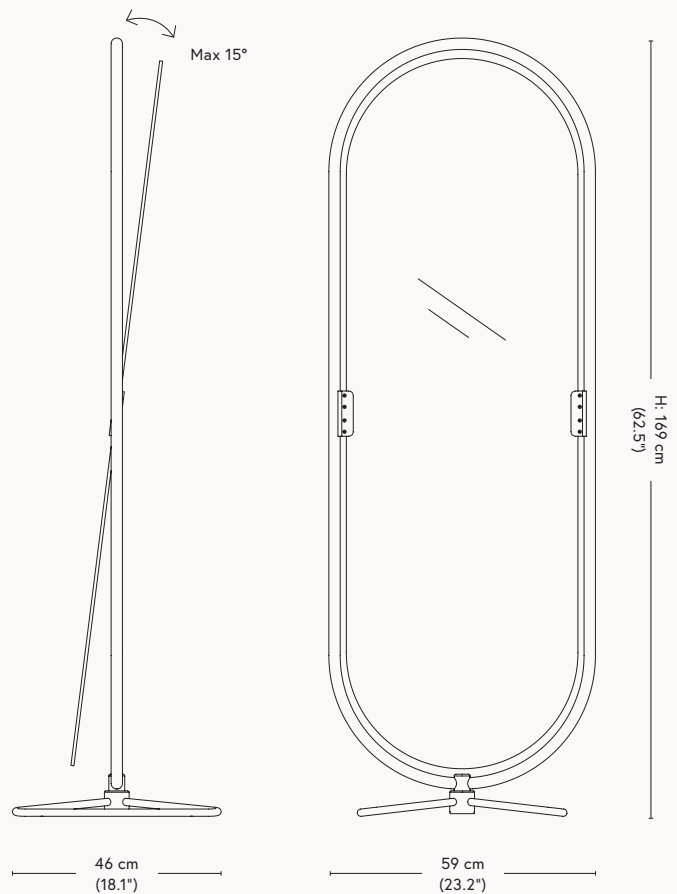

SYSTEM I-2-3 MIRROR 1973

FURNITURE

Item no.	Product	Base	Colli qty.	Lead time	Weight	PRICE excl. VAT (EUR)
118052	System 1-2-3 Mirror	Butterfly	1 pc	Stock item	24,5 kg	1.020

Material

Chrome plated steel. Glass mirror.