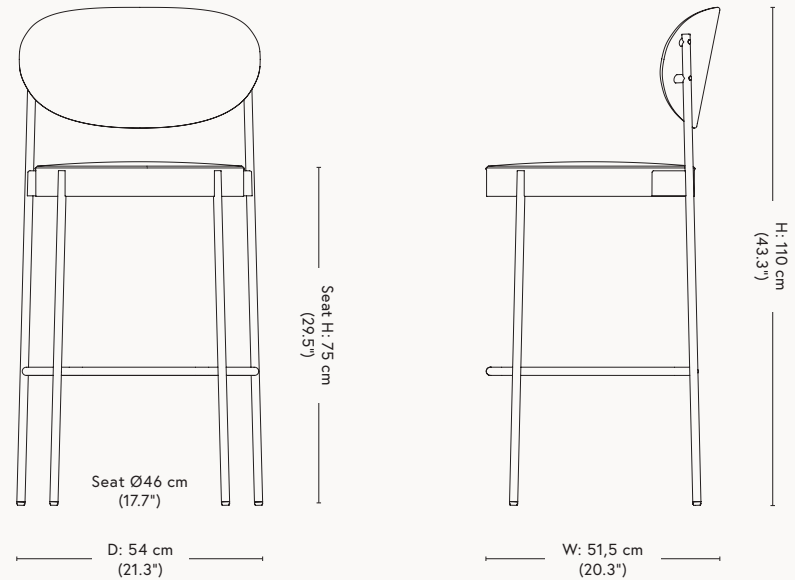

SERIES 430 BAR STOOL 75 1967

FURNITURE

Item no	Frame	Price gr.	Upholstery	Colli qty.	Lead time	Weight	PRICE excl. VAT (EUR)
137026	Black	F1	Linara, Remix	1 pc	6-8 weeks	10 kg	741
137628	Brass						1.161
137026	Black	F2	Canvas, Parotega, Re-wool	1 pc	6-8 weeks	10 kg	774
137628	Brass						1.193
137026	Black	F3	Divina, Divina MD, Divina Melange, Hallingdal,	1 pc	6-8 weeks	10 kg	806
137628	Brass		Steelcut Trio, Steelcut Quartet, Tonus				1.236
137026	Black	F4	Harald, Sunday, Vidar	1 pc	6-8 weeks	10 kg	838
137628	Brass						1.290
137026	Black	F5	Karakorum	1 pc	6-8 weeks	10 kg	860
137628	Brass						1.397
137026	Black	F6	Alpaca Alto, Argo, A Soft Place	1 pc	6-8 weeks	10 kg	989
137628	Brass						1.548
137026	Black	L1	Ultra	1 pc	6-8 weeks	10 kg	860
137628	Brass						1.397
137026	Black	L2	Envy, Savanne	1 pc	6-8 weeks	10 kg	989
137628	Brass						1.548
137026	Black	L3	Duet	1 pc	6-8 weeks	10 kg	1.032
137628	Brass						1.580
137026	Black	COM		1 pc	6-8 weeks	10 kg	741
137628	Brass						1.161
137026	Black	COL		1 pc	6-8 weeks	10 kg	860
137628	Brass						1.397

Material

FSC certified plywood. Elastic band webbing in the seat. HR foam (Cal 117) as standard. CMHR Foam (CRIB 5) upon request. Painted metal/plated brass frame. With felt gliders. Plastic gliders available upon request.

Test & Certifications

Contract standard