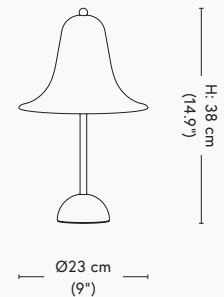

PANTOP TABLE LAMP 1980

LIGHTING

Item no.	Colour	Cord	Colli qty.	Lead time	Weight	PRICE excl. VAT (EUR)
119513	Matt Black	Transparent w. switch 250 cm (98")	1 pc	Stock item	4,0 kg	185
119705	Matt White	Transparent w. switch 250 cm (98")	1 pc	Stock item	4,0 kg	185
124514	Matt Classic Blue	Transparent w. switch 250 cm (98")	1 pc	Stock item	4,0 kg	185
128832	Matt Terracotta	Transparent w. switch 250 cm (98")	1 pc	Stock item	4,0 kg	185
124515	Matt Metallic	Transparent w. switch 250 cm (98")	1 pc	Stock item	4,0 kg	230
119706	Dark Green	Transparent w. switch 250 cm (98")	1 pc	Stock item	4,0 kg	185
119707	Mint Grey	Transparent w. switch 250 cm (98")	1 pc	Stock item	4,0 kg	185
119708	Warm Yellow	Transparent w. switch 250 cm (98")	1 pc	Stock item	4,0 kg	185
119709	Light blue	Transparent w. switch 250 cm (98")	1 pc	Stock item	4,0 kg	185
119710	Dusty Rose	Transparent w. switch 250 cm (98")	1 pc	Stock item	4,0 kg	185
119711	Grey Sand	Transparent w. switch 250 cm (98")	1 pc	Stock item	4,0 kg	185
124517	Burgundy	Transparent w. switch 250 cm (98")	1 pc	Stock item	4,0 kg	185
124520	Bright Red	Transparent w. switch 250 cm (98")	1 pc	Stock item	4,0 kg	185
128827	Dusty Blue	Transparent w. switch 250 cm (98")	1 pc	Stock item	4,0 kg	185

Material

Base, stem, and shade is made of metal.
Glossy versions have a chrome top bolt.

Technical Information

E14 (220V) max. 25W
IP20. Bulb is not included

Test & Certifications

CE