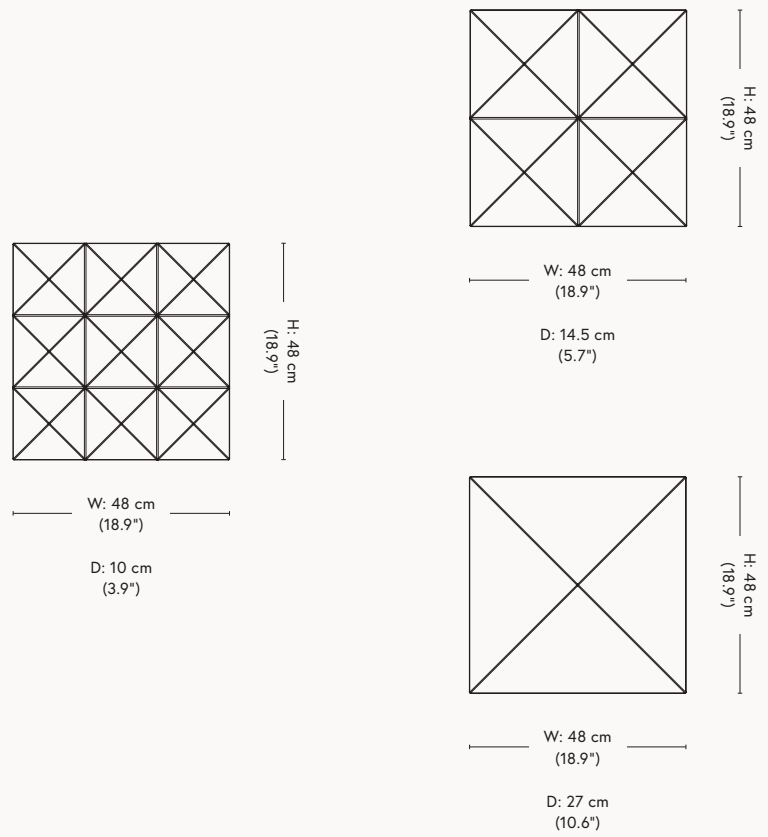

MIRROR SCULPTURES 1965

OBJECTS

Item no.	Product	Colli qty.	Lead time	Weight	PRICE excl. VAT (EUR)
130369	Mirror Sculptures 1 Pyramid	1 pc	Stock item	3,36 kg	240
130370	Mirror Sculptures 4 Pyramid	1 pc	Stock item	2,72 kg	240
130371	Mirror Sculptures 9 Pyramid	1 pc	Stock item	2,72 kg	240

Material

3.5mm acrylic vacuum foam with PVD, chrome plated. Metal wall mount.