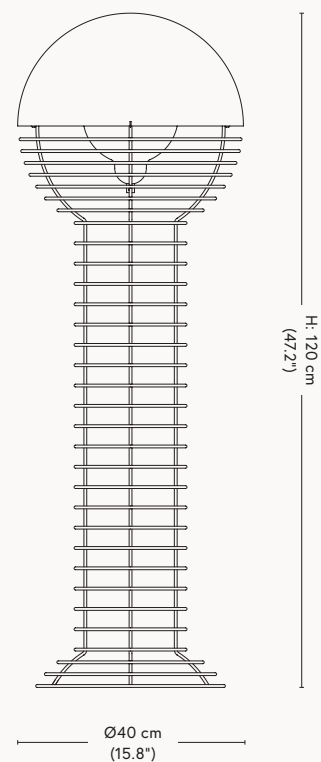

WIRE FLOOR LAMP 1972

LIGHTING

Item no.	Colour	Cord	Colli qty.	Lead time	Weight	PRICE excl. VAT (EUR)
104134	Chrome/White	Transparent w. in-line footswitch 220 cm (86.6")	1 pc	Stock item	5,5 kg	795
136017	Chrome/Orange	Transparent w. in-line footswitch 220 cm (86.6")	1 pc	Stock item	5,5 kg	795

Material

Frame in chrome plated steel, shade in acrylic.

Technical Information

E27 (220V) max. 60W
IP20. Bulb is not included

Test & Certifications

CE