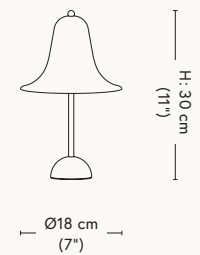

PANTOP PORTABLE 1980

LIGHTING

Item no.	Colour	Charging cable	Colli qty.	Lead time	Weight	PRICE excl. VAT (EUR)
124534	Matt Black	Micro USB 5.0 1A 200 cm (79")	1 pc	Stock item	0,62 kg	125
124535	Matt White	Micro USB 5.0 1A 200 cm (79")	1 pc	Stock item	0,62 kg	125
124542	Matt Classic Blue	Micro USB 5.0 1A 200 cm (79")	1 pc	Stock item	0,62 kg	125
128839	Matt Terracotta	Micro USB 5.0 1A 200 cm (79")	1 pc	Stock item	0,62 kg	125
124536	Dark Green	Micro USB 5.0 1A 200 cm (79")	1 pc	Stock item	0,62 kg	125
124539	Light blue	Micro USB 5.0 1A 200 cm (79")	1 pc	Stock item	0,62 kg	125
124540	Dusty Rose	Micro USB 5.0 1A 200 cm (79")	1 pc	Stock item	0,62 kg	125
124541	Grey Sand	Micro USB 5.0 1A 200 cm (79")	1 pc	Stock item	0,62 kg	125
124543	Bright Red	Micro USB 5.0 1A 200 cm (79")	1 pc	Stock item	0,62 kg	125
124544	Burgundy	Micro USB 5.0 1A 200 cm (79")	1 pc	Stock item	0,62 kg	125
128835	Dusty Blue	Micro USB 5.0 1A 200 cm (79")	1 pc	Stock item	0,62 kg	125
124538	Warm Yellow	Micro USB 5.0 1A 200 cm (79")	1 pc	Stock item	0,62 kg	125
130469	Brass	Micro USB 5.0 1A 200 cm (79")	1 pc	Stock item	0,62 kg	160
130471	Chrome	Micro USB 5.0 1A 200 cm (79")	1 pc	Stock item	0,62 kg	160

Material

Base, stem and shade is made from painted polycarbonate. Dimmer/top bolt is made from brushed metal.

Test & Certifications

CE

Battery Information

Number of batteries installed (pcs.): 1
Battery weight: 47 g
Battery type: 18650
Battery capacity (mAh): 2600
Battery capacity (WH): 9,62 WH
Charging time: 5 hrs
Operating time: 7 hrs

Technical Information

Light source: 1.5W LED Board (Replacable)
CRI: 85
Colour temperature (Kelvin): 2700 K
Light output: 110 lm
Charging time: 5 hrs
Life hour: 25,000 hrs
Dimmable: 3 steps
IP44