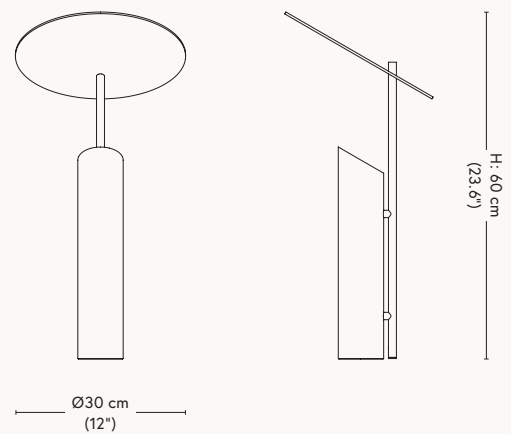

REFLECT TABLE LAMP 1972

LIGHTING

Item no.	Colour	Cord	Colli qty.	Lead time	Weight	PRICE excl. VAT (EUR)
103588	Matt Red	Black fabric w. switch 250 cm (98")	1 pc	Stock item	4,2 kg	455
103590	Grey/Satin	Black fabric w. switch 250 cm (98")	1 pc	Stock item	4,2 kg	455
130700	Matt White*	White fabric w. switch 250 cm (98")	1 pc	Stock item	4,2 kg	455

Material

All parts are made from steel. Powder coated finish.
Vertical stem is finished in satin

* Includes two colour pads to change the colour of light to a red or pink tone.

Technical Information

E14 (220V) max. 25W
IP20. Bulb is not included

Test & Certifications

CE