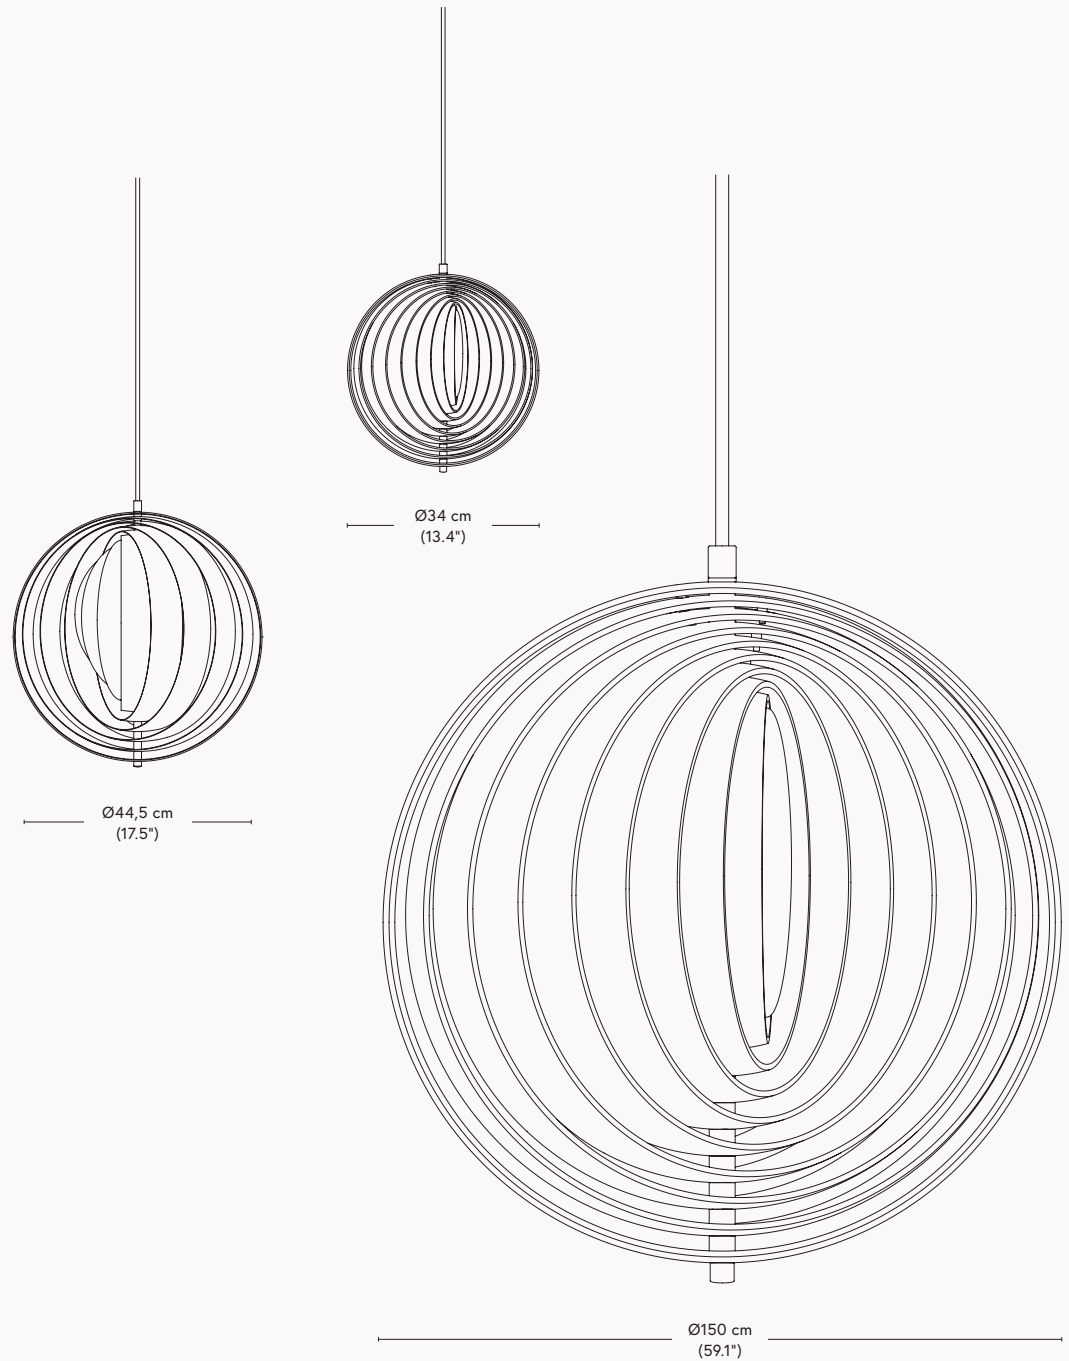

MOON PENDANT 1960

LIGHTING

Item no.	Size	Cord	Colli qty.	Lead time	Weight	PRICE excl. VAT (EUR)
100250	Ø34 cm (13.4")	White fabric 250 cm (98.4")	1 pc	Stock item	4,0 kg	570
100261	Ø44,5 cm (17.5")	White fabric 250 cm (98.4")	1 pc	Stock item	7,0 kg	850
100275	Ø150 cm (59.1")	Special requirements for mounting	1 pc	Stock item	100 kg	15.855

Material

Lamellae and canopy in white lacquered metal.

Technical Information

1 x E27 (220V) max. 60W
Ø150: 4 x E27 (220V) max. 60W
IP20. Bulb is not included

Test & Certifications

CE