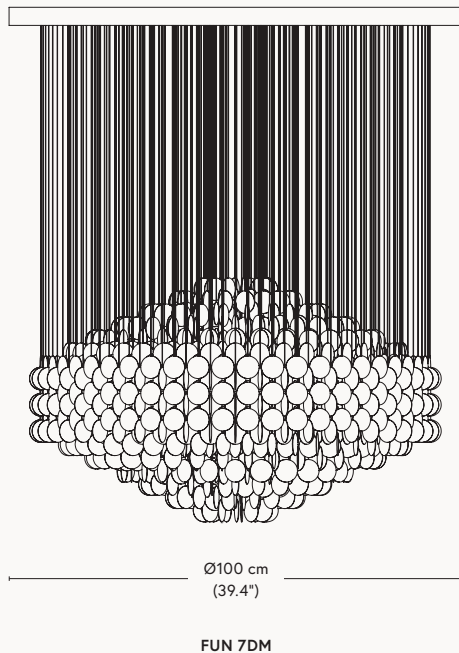

FUN XL PENDANT 1964

LIGHTING

Item no.	Product	Cord	Colli qty.	Lead time	Weight	PRICE excl. VAT (EUR)
111597	FUN 7DM	Transparent PVC	1 pc	Stock item	50 kg	7.930
113819	FUN 8DM	Transparent PVC	1 pc	Stock item	60 kg	15.855

Material

Chrome plated metal frame, stainless steel rings and seashell discs. Ceiling plate in white lacquered MDF.

Technical Information

7DM: 1 x E27 (220V) max. 60W
8DM: 3 x E27 (220V) max. 60W
IP20. Bulb is not included.

Test & Certifications

CE