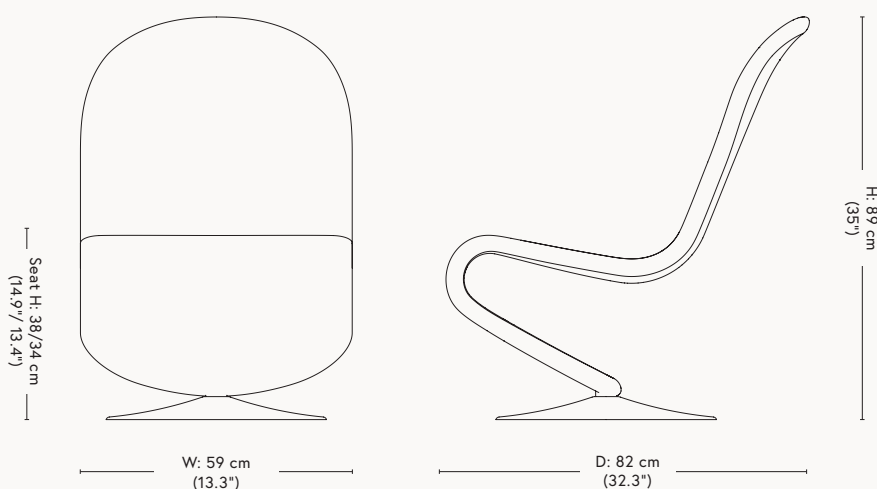

SYSTEM 1-2-3 LOUNGE CHAIR STANDARD 1973

FURNITURE

Item no.	Price gr.	Upholstery	Colli qty.	Lead time	Weight	PRICE excl. VAT (EUR)
131393	F1	Linara, Remix	1 pc	6-8 weeks	16,5 kg	1.128
	F2	Canvas, Re-wool	1 pc	6-8 weeks	16,5 kg	1.236
	F3	Divina, Divina MD, Divina Melange, Hallingdal Steelcut Trio, Steelcut Quartet, Tonus	1 pc	6-8 weeks	16,5 kg	1.290
	F4	Vidar	1 pc	6-8 weeks	16,5 kg	1.541
	F5	Karakorum	1 pc	6-8 weeks	16,5 kg	1.612
	F6	Argo	1 pc	6-8 weeks	16,5 kg	1.827
	L1	Ultra	1 pc	6-8 weeks	16,5 kg	1.612
	L2	Envy, Savanne	1 pc	6-8 weeks	16,5 kg	1.827
	L3	Duet	1 pc	6-8 weeks	16,5 kg	2.042
	COM		1 pc	6-8 weeks	16,5 kg	1.128
	COL		1 pc	6-8 weeks	16,5 kg	1.612

Item no.	Add on	Colli qty.	Lead time	Weight	PRICE excl. VAT (EUR)
118140	Felt for System 1-2-3 Round base	1 pc	Stock item		10

Material

Steel frame. HR foam (Cal 117) as standard CMHR
Foam (CRIB 5) upon request. Brushed aluminum base.

Test & Certifications

Contract standard