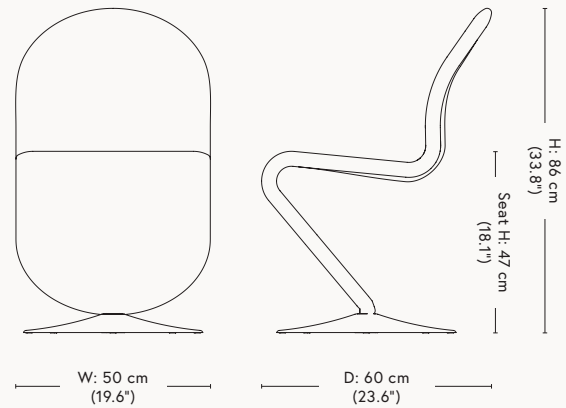

# SYSTEM 1-2-3 DINING CHAIR STANDARD 1973

FURNITURE

Butterfly base

Round base

Item no	Base	Price gr.	Upholstery	Colli qty.	Lead time	Weight	PRICE excl. VAT (EUR)
131391	Butterfly	F1	Linara, Remix	1 pc	6-8 weeks	13,5 kg	967
131392	Round						967
131391	Butterfly	F2	Canvas, Re-wool	1 pc	6-8 weeks	13,5 kg	1.021
131392	Round						1.021
131391	Butterfly	F3	Divina, Divina MD, Divina Melange, Hallingdal, Steelcut Trio, Steelcut Quartet, Tonus	1 pc	6-8 weeks	13,5 kg	1.075
131392	Round						1.075
131391	Butterfly	F4	Vidar	1 pc	6-8 weeks	13,5 kg	1.182
131392	Round						1.182
131391	Butterfly	F5	Karakorum	1 pc	6-8 weeks	13,5 kg	1.290
131392	Round						1.290
131391	Butterfly	F6	Argo	1 pc	6-8 weeks	13,5 kg	1.505
131392	Round						1.505
131391	Butterfly	L1	Ultra	1 pc	6-8 weeks	13,5 kg	1.290
131392	Round						1.290
131391	Butterfly	L2	Envy, Savanne	1 pc	6-8 weeks	13,5 kg	1.505
131392	Round						1.505
131391	Butterfly	L3	Duet	1 pc	6-8 weeks	13,5 kg	1.612
131392	Round						1.612
131391	Butterfly	COM		1 pc	6-8 weeks	13,5 kg	967
131392	Round						967
131391	Butterfly	COL		1 pc	6-8 weeks	13,5 kg	1.290
131392	Round						1.290
<b>Item no.</b>	<b>Add on</b>						
118140	Felt for System 1-2-3 Round base			1 pc	Stock item		10