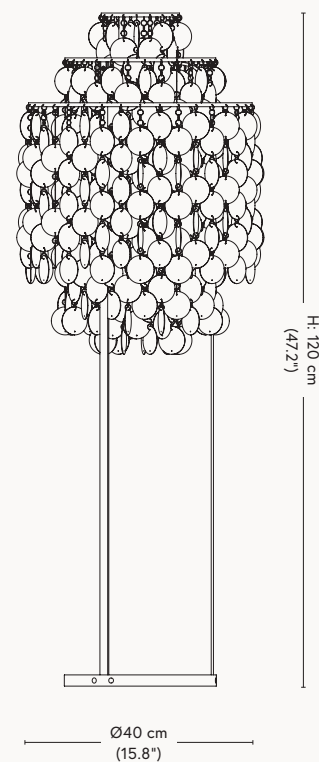

FUN FLOOR LAMP 1STM 1964

LIGHTING

Item no.	Frame	Cord	Colli qty.	Lead time	Weight	PRICE excl. VAT (EUR)
139006	Chrome	Transparent w. in-line footswitch 220 cm (86.6")	1 pc	Stock item	8,5 kg	1.080
113552	Brass	Transparent w. in-line footswitch 220 cm (86.6")	1 pc	Stock item	8,5 kg	1.250

Material

Chrome/Brass plated metal frame, stainless steel rings and seashell discs.

Technical Information

E27 (220V) max. 60W
IP20. Bulb is not included

Test & Certifications

CE